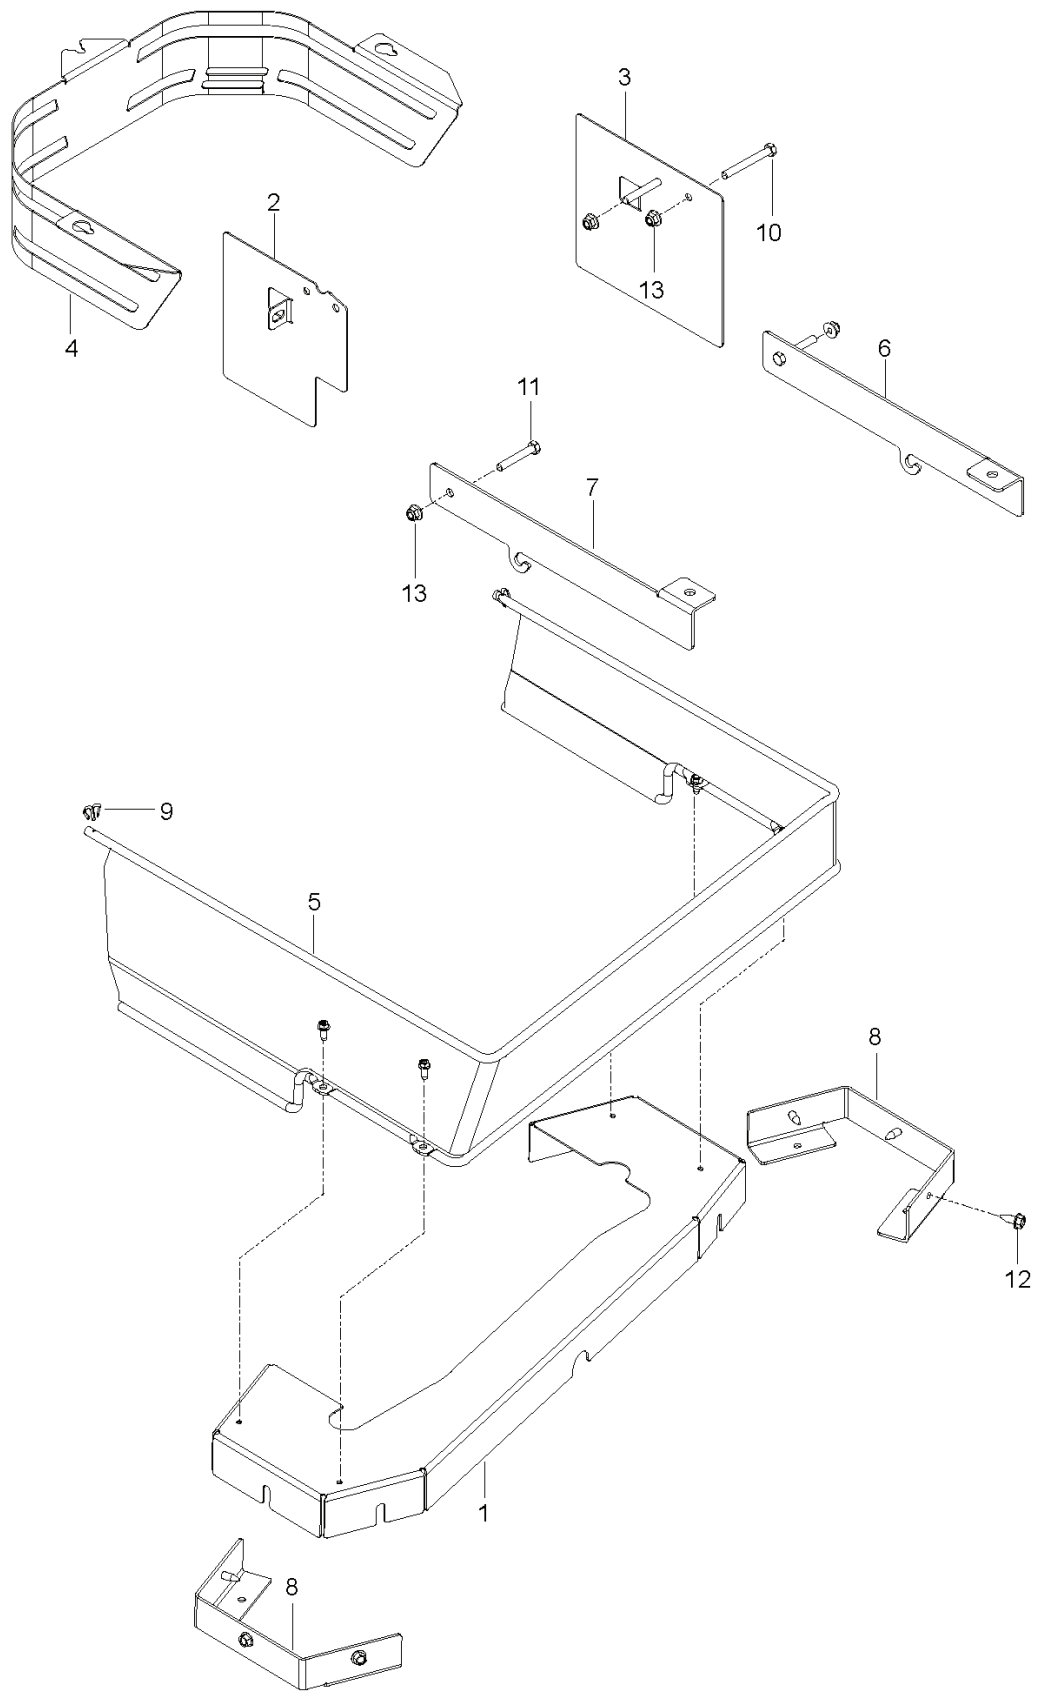

# **SPARE PARTS LIST**

---

REF.	PART NO.	DESCRIPTION	REMARK	QTY.	KIT
1	587595601	DECAL		1	
2	587595501	DECAL		1	
3	587769201	DECAL		2	
4	539105745	DECAL		1	
5	592898301	DECAL		1	
6	539108385	DECAL		1	
7	539108386	DECAL		1	
8	539109897	DECAL		1	
9	590485501	DECAL		1	
10	532423829	DECAL		1	
11	588035101	DECAL		1	
12	586978801	DECAL		1	
13	577469001	DECAL		2	
14	510240201	DECAL		1	
15	589357901	DECAL		2	
16	591357301	DECAL		1	
17	587000701	PAD		1	
18	590884901	DECAL		1	

REF.	PART NO.	DESCRIPTION	REMARK	QTY.	KIT
1	585039802	GUARD		1	
2	589283302	FRAME TUBE		1	
3	589283402	FRAME TUBE		1	
4	584991002	TUBE		1	
5	598712401	PLATE KIT		1	
6	586703801	FRONT COVER		1	
7	585523004	SUPPORT		1	
8	585989301	BUMPER		1	
9	585523104	CROSS MEMBER		1	
10	585523204	SKID PLATE		2	
11	585331602	COVER		7	
12	585331502	COVER		1	
13	539104411	KNOB		1	
14	585474302	BRACKET		1	
15	585523604	SUPPORT		1	
16	580501302	BRACKET		1	
17	585523404	SUPPORT		2	
18	817000510	BOLT		1	
19	532416358	SCREW		2	
20	874780536	BOLT		1	
21	874490544	SCREW		2	
22	874780648	BOLT		2	
23	585940001	BOLT		7	
24	577117701	SCREW		5	
25	586654301	BOLT		8	
26	586881101	BOLT		2	
27	539112899	NUT, 5/16-18, NYLOC		4	
28	521996501	NUT		6	
29	585938101	NUT		2	
30	873900500	NUT		2	
31	819111116	WASHER		8	
32	532423063	WASHER		1	