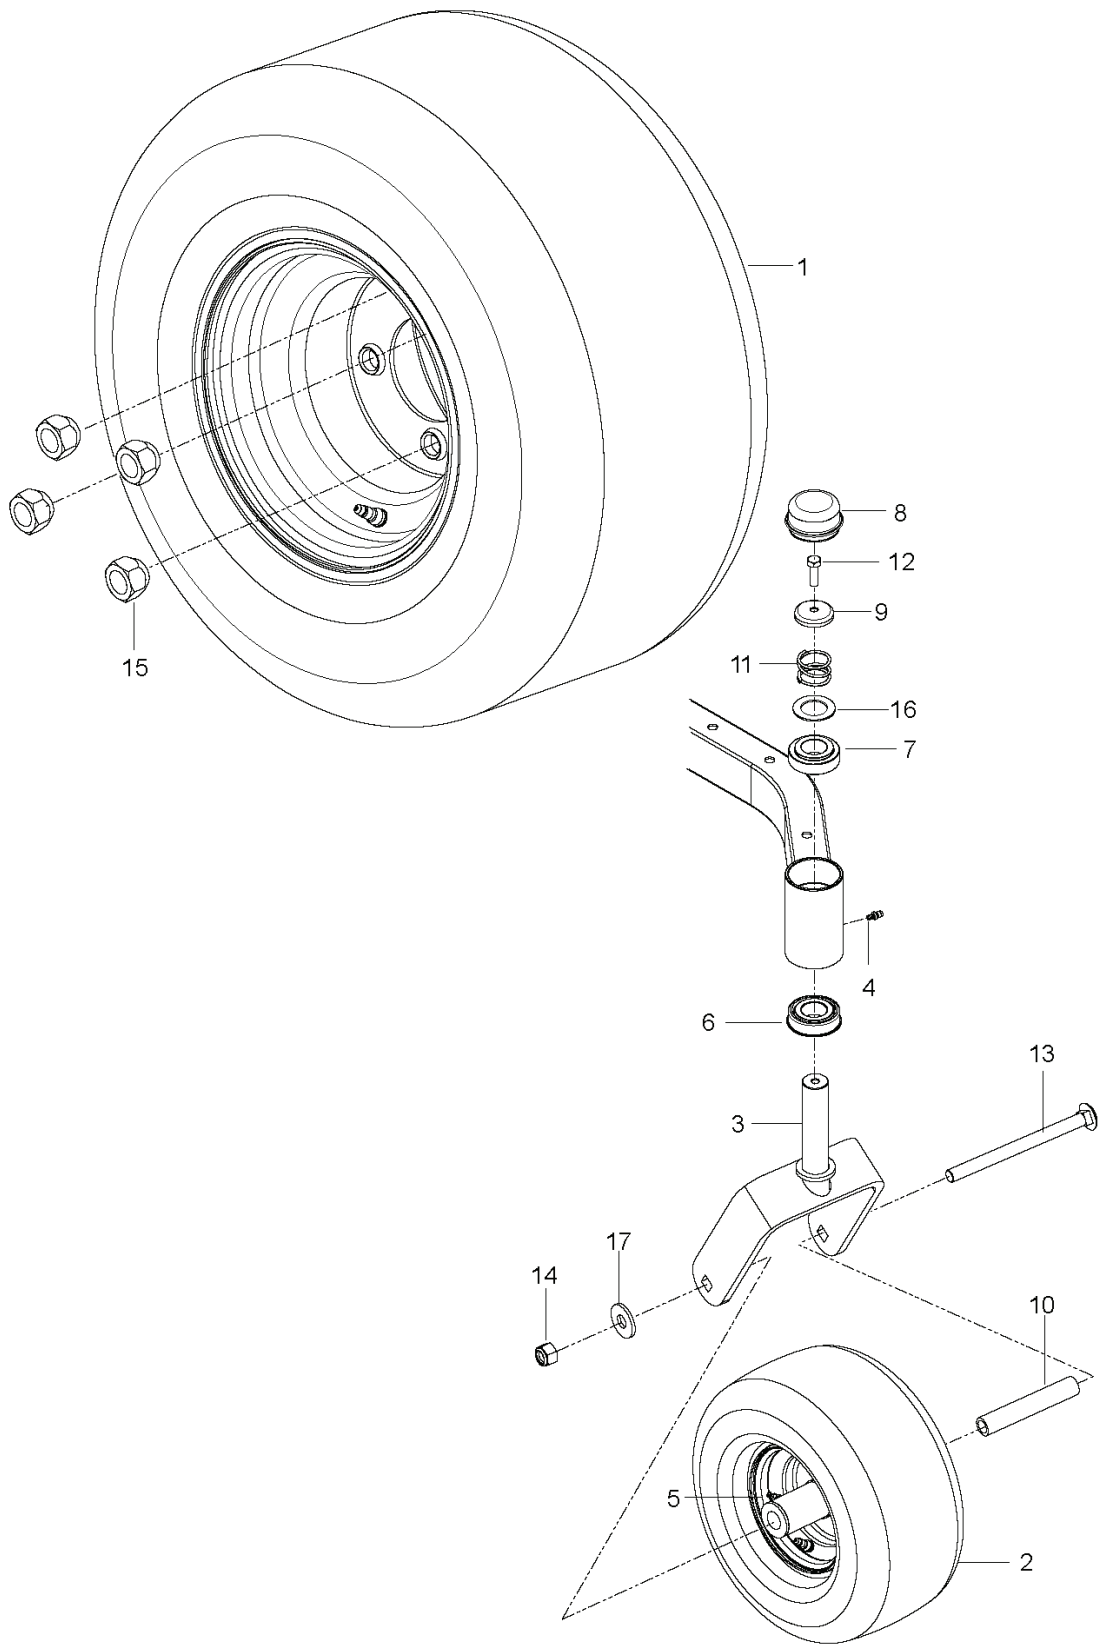

REF.	PART NO.	DESCRIPTION	REMARK	QTY.	KIT
1	590486701	WHEEL		2	
2	590486802	WHEEL		2	
3	586650302	YOKE		2	
4	539115638	FITTING		2	
5	539103300	NIPPLE		2	
6	539112660	BEARING		2	
7	539117901	BUSHING		2	
8	539102535	CAP		2	
9	539115749	CASTER PLUG		2	
10	585995401	SPACER		2	
11	539115747	SPRING		2	
12	874950516	SCREW		2	
13	576601501	SCREW		2	
14	873930800	NUT		2	
15	587653902	NUT		8	
16	539115675	WASHER		2	
17	819182212	WASHER		2