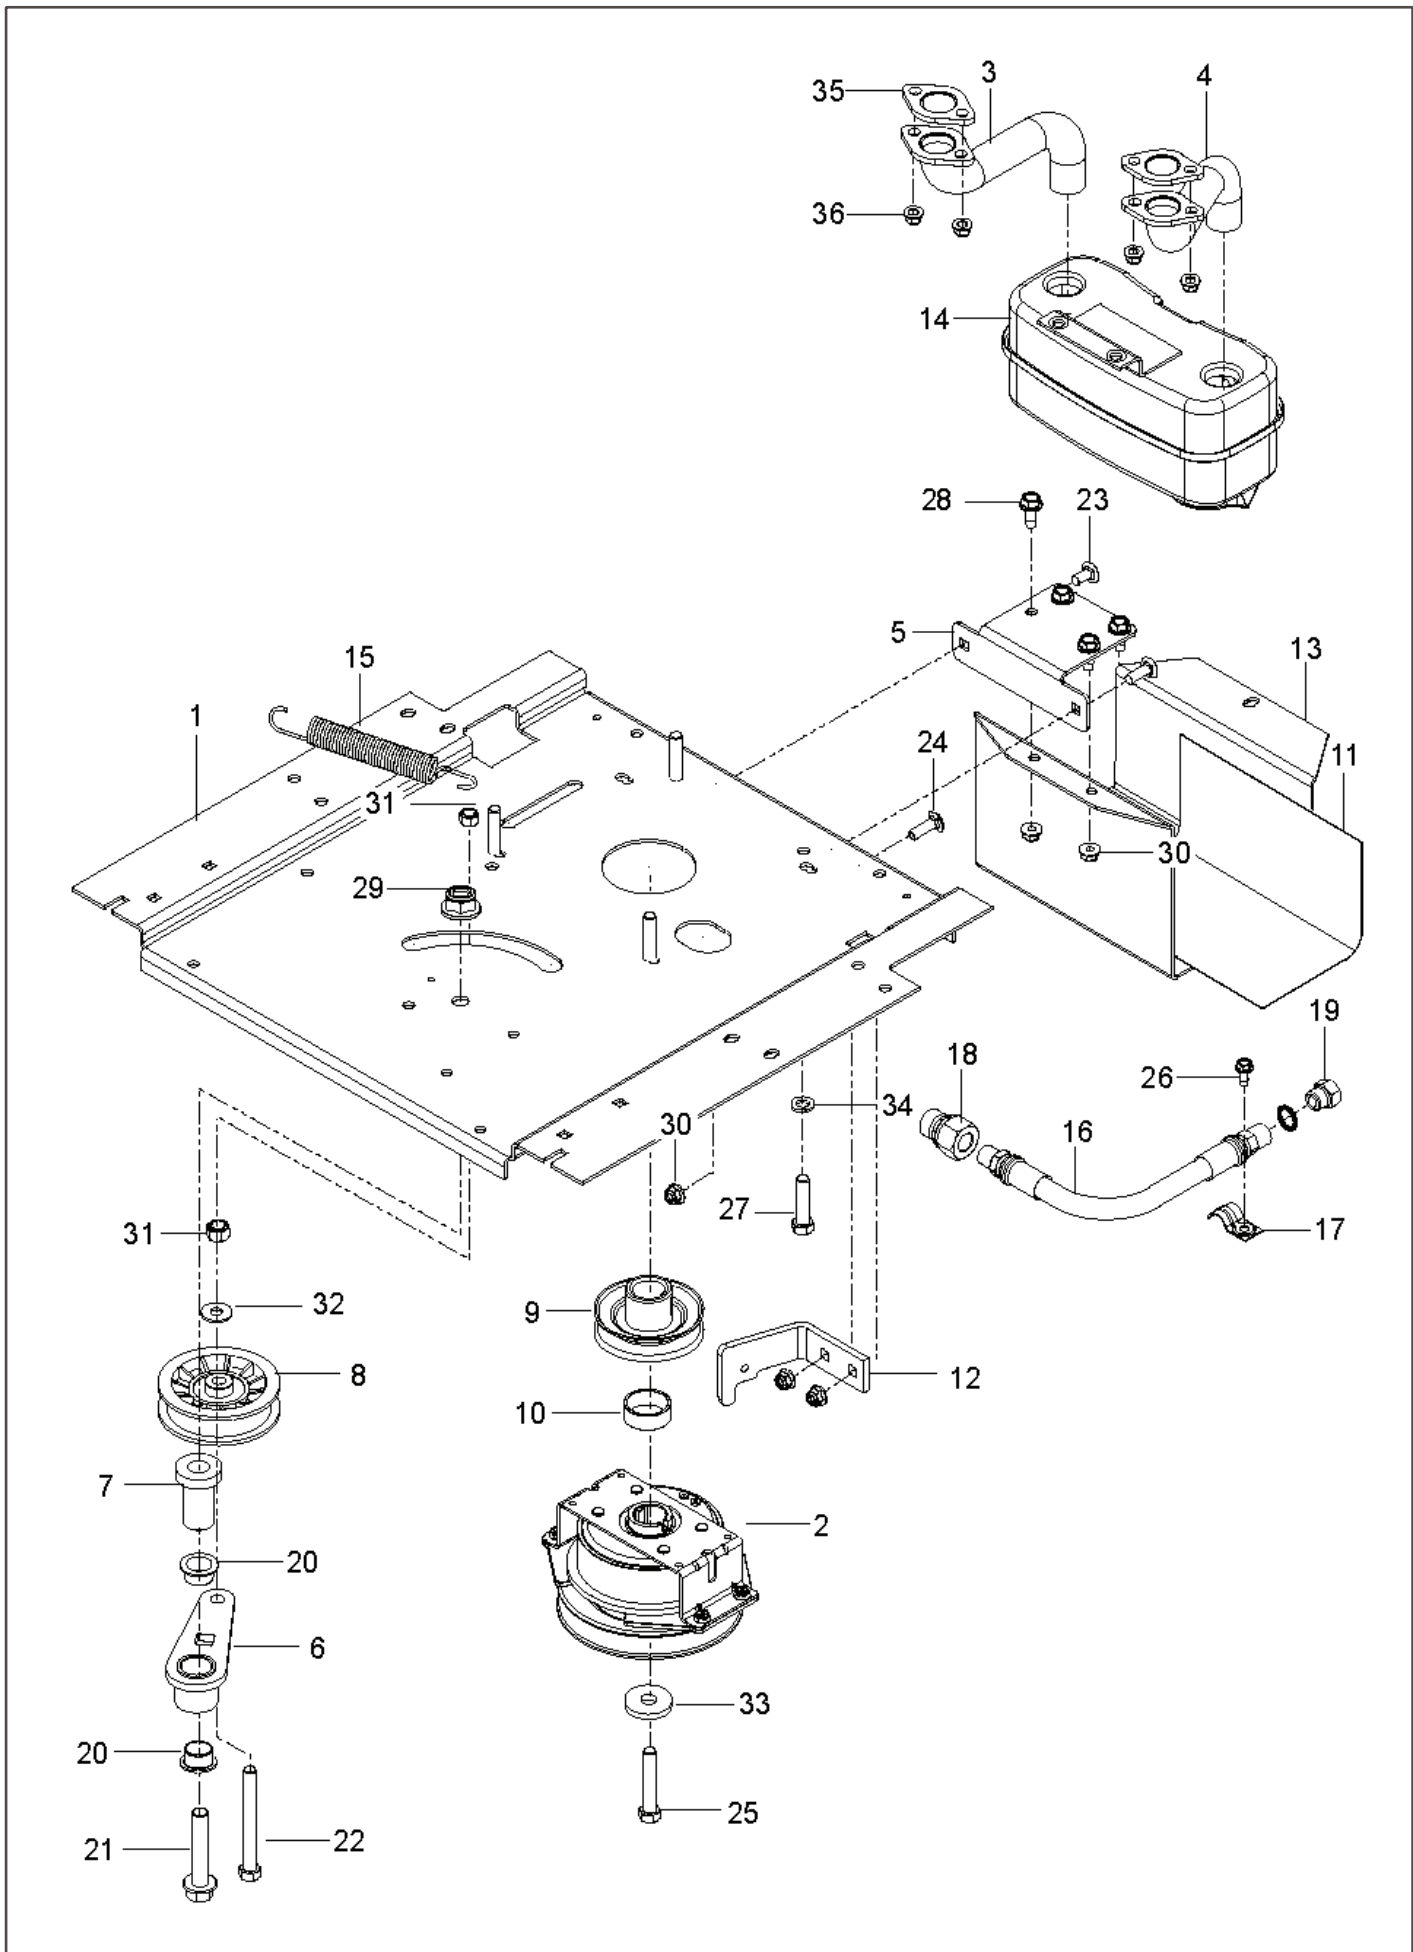

# **SPARE PARTS LIST**

---

REF.	PART NO.	DESCRIPTION	REMARK	QTY.	KIT
1	587595601	DECAL		1	
2	587595501	DECAL		1	
3	587769201	DECAL		2	
4	539105745	DECAL		1	
5	592898301	DECAL		1	
6	539108385	DECAL		1	
7	539108386	DECAL		1	
8	539109897	DECAL		1	
9	590485501	DECAL		1	
10	532423829	DECAL		1	
11	588035101	DECAL		1	
12	586978801	DECAL		1	
13	577469001	DECAL		2	
14	510240201	DECAL		1	
15	589357901	DECAL		2	
16	591357301	DECAL		1	
17	587000701	PAD		1	
18	590884901	DECAL		1	

REF.	PART NO.	DESCRIPTION	REMARK	QTY.	KIT
1	585039802	GUARD		1	
2	589283302	FRAME TUBE		1	
3	589283402	FRAME TUBE		1	
4	584991002	TUBE		1	
5	598712401	PLATE KIT		1	
6	586703801	FRONT COVER		1	
7	585523004	SUPPORT		1	
8	585989301	BUMPER		1	
9	585523104	CROSS MEMBER		1	
10	585523204	SKID PLATE		2	
11	585331602	COVER		7	
12	585331502	COVER		1	
13	539104411	KNOB		1	
14	585474302	BRACKET		1	
15	585523604	SUPPORT		1	
16	580501302	BRACKET		1	
17	585523404	SUPPORT		2	
18	817000510	BOLT		1	
19	532416358	SCREW		2	
20	874780536	BOLT		1	
21	874490544	SCREW		2	
22	874780648	BOLT		2	
23	585940001	BOLT		7	
24	577117701	SCREW		5	
25	586654301	BOLT		8	
26	586881101	BOLT		2	
27	539112899	NUT, 5/16-18, NYLOC		4	
28	521996501	NUT		6	
29	585938101	NUT		2	
30	873900500	NUT		2	
31	819111116	WASHER		8	
32	532423063	WASHER		1	