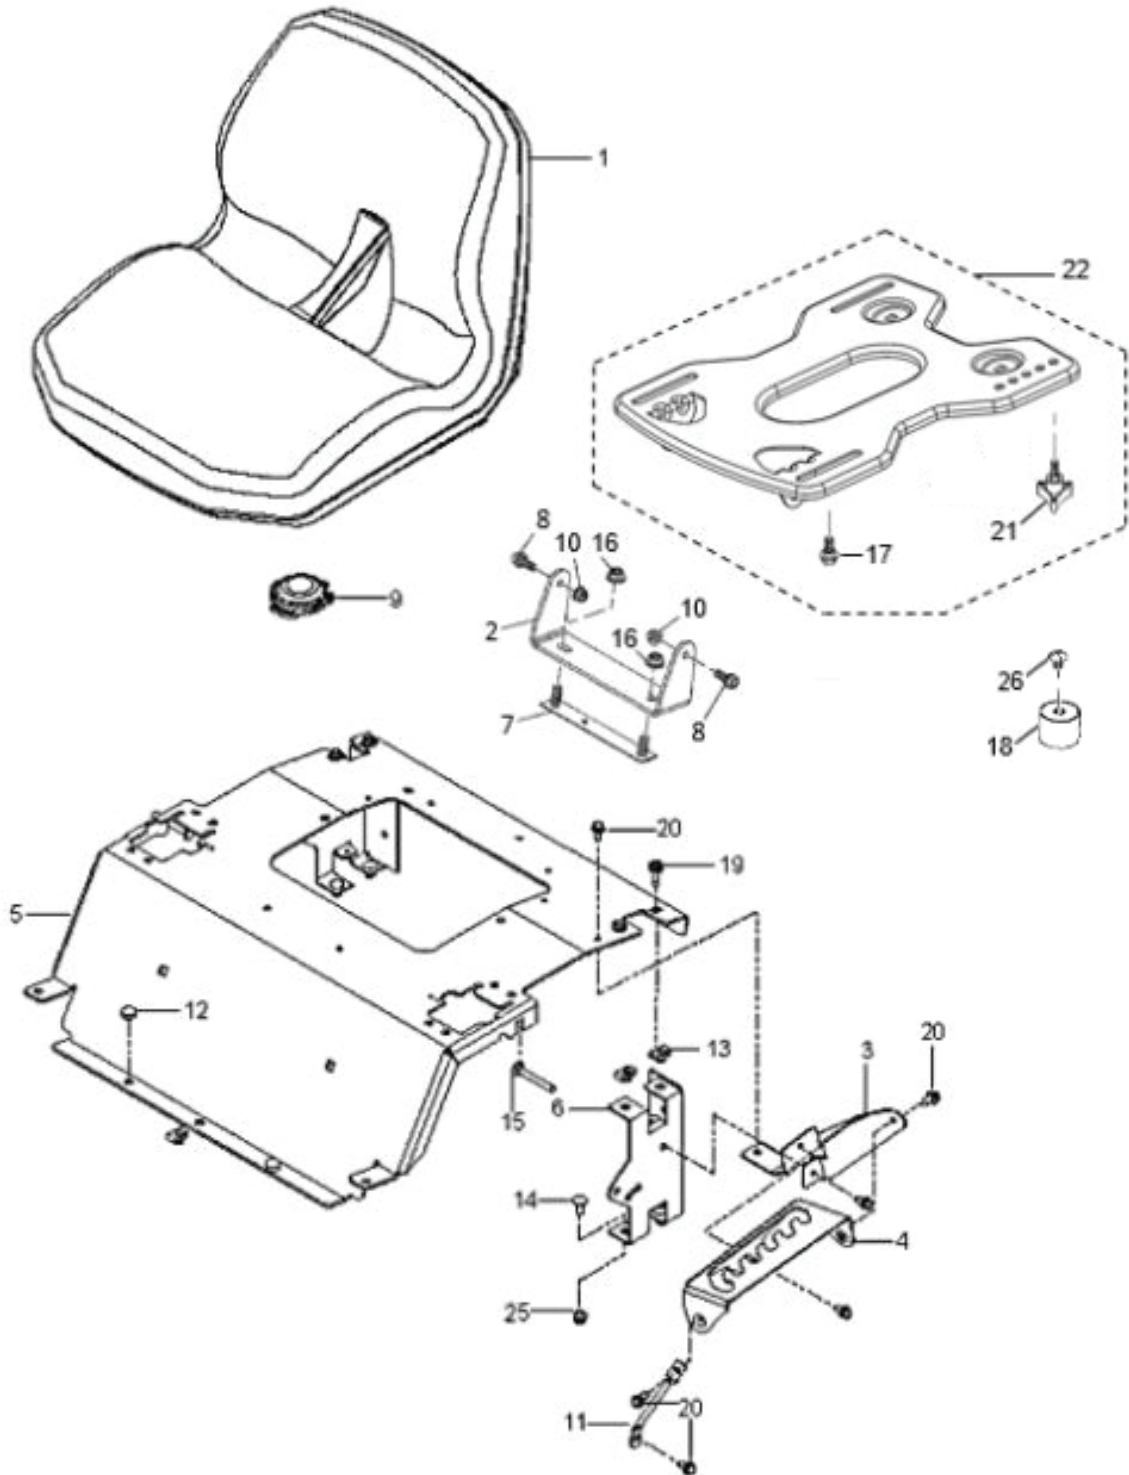

*OPTIONAL

REF.	PART NO.	DESCRIPTION	REMARK	QTY.	KIT
1	597658101	SEAT		1	
2	597330002	BRACKET		1	
3	586220802	SUPPORT PLATE		1	
4	586221202	PLATE		1	
5	597160003	PLATE		1	
6	580308202	SUPPORT		1	
7	590777602	BRACKET		1	
8	596240701	BOLT		2	
9	532192749	SWITCH SEAT DP W/RAMPS		1	
10	594944401	NUT		2	
11	586428601	SUPPORT LEG		1	
12	585989301	BUMPER		2	
13	539104763	CLIP		5	
14	539990316	BOLT		4	
15	510422701	SCREW		2	
16	521996502	NUT		2	
17	597781801	BOLT		2	
18	597553401	BUMPER		2	
19	874490512	BOLT		4	
20	817000510	BOLT		6	
21	597783101	KNOB		2	
22	598001601	SERVICE KIT		1	
23	597658203	SERVICE KIT		1	
24	597959401	COVER		1	
25	539112899	NUT, 5/16-18, NYLOC		4	
26	597869301	BOLT		2