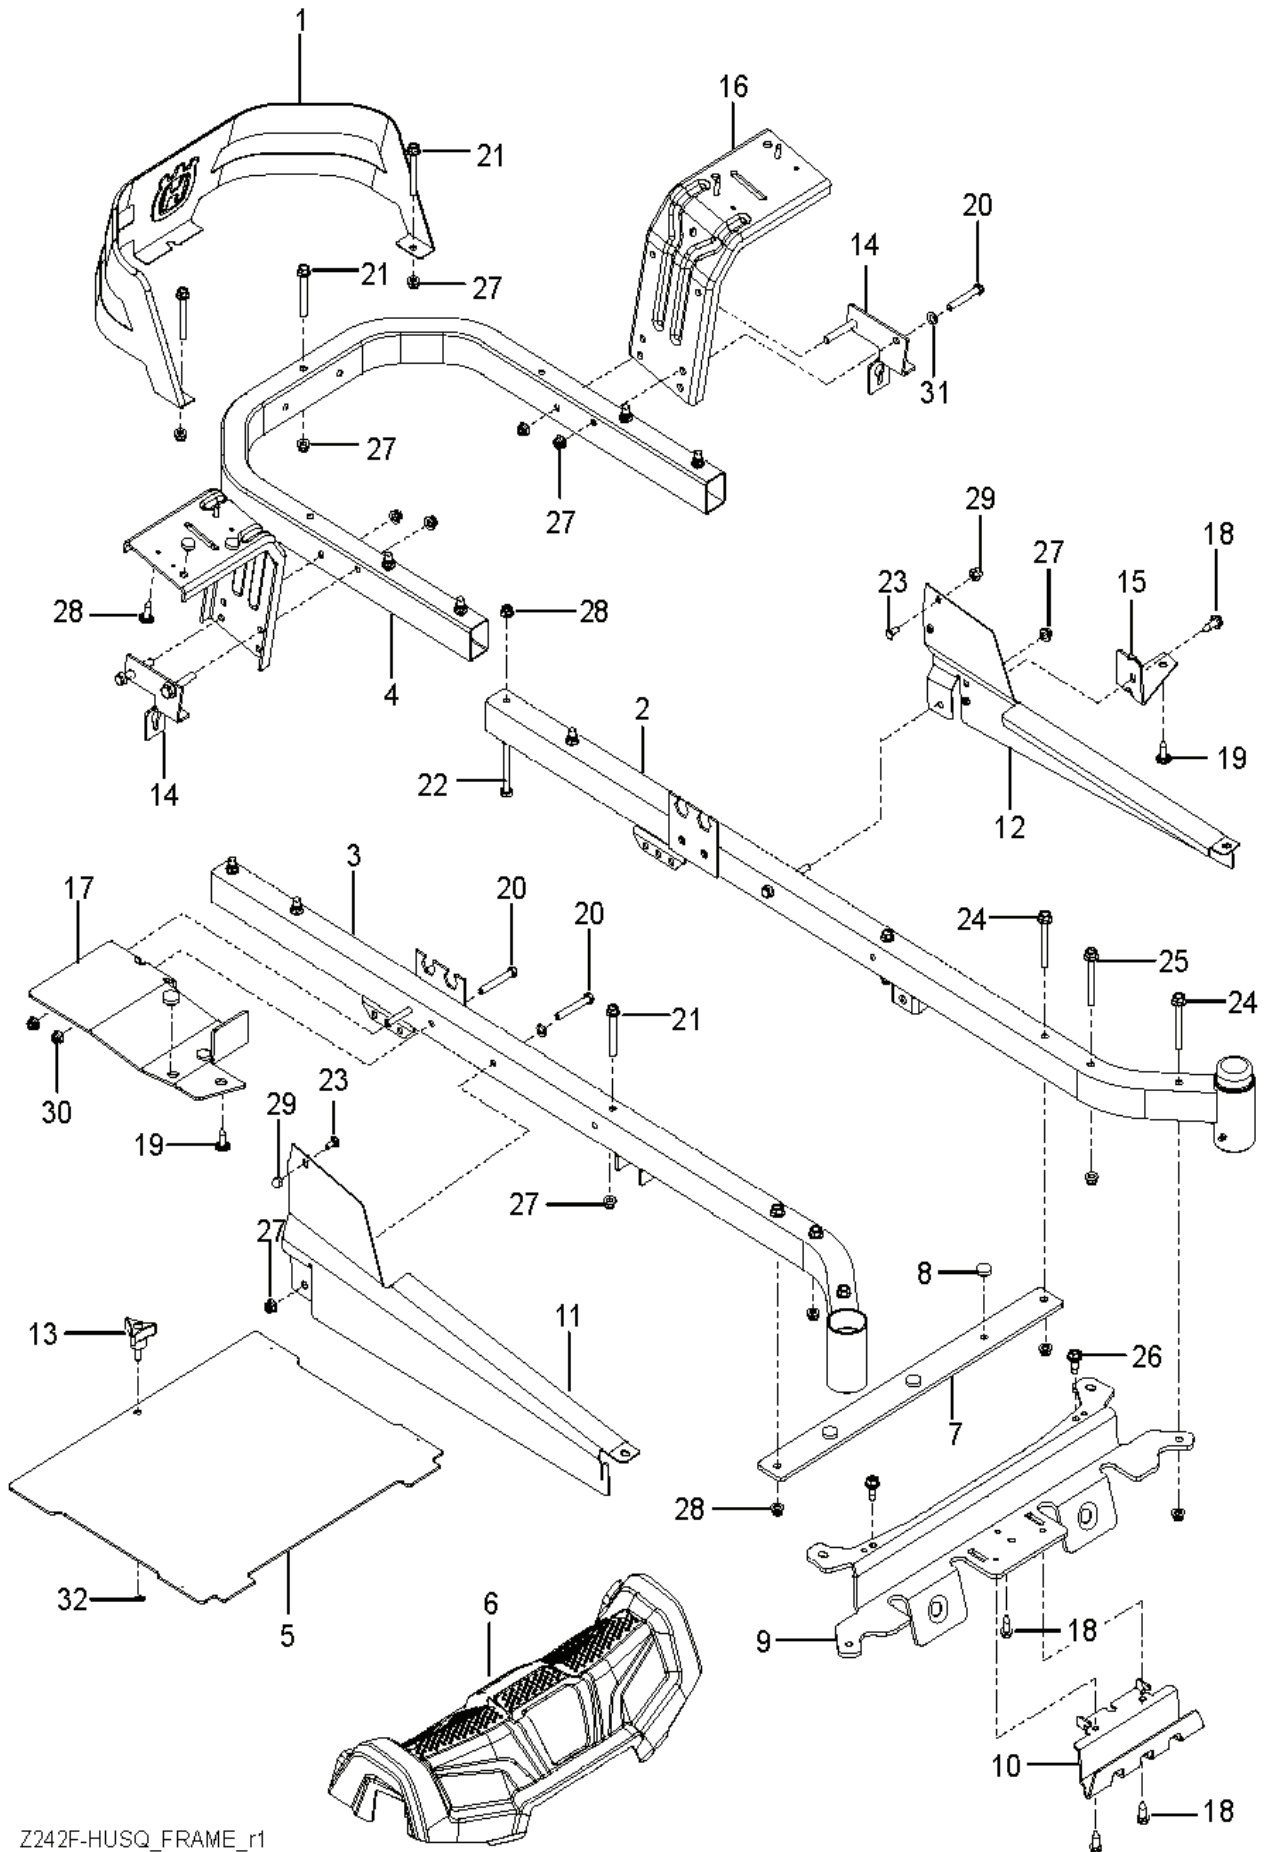

# **SPARE PARTS LIST**

---

REF.	PART NO.	DESCRIPTION	REMARK	QTY.	KIT
1	587595601	DECAL		1	
2	587595501	DECAL		1	
3	587769201	DECAL		2	
4	539105745	DECAL		1	
5	592898301	DECAL		1	
6	539108385	DECAL		1	
7	539108386	DECAL		1	
8	539109897	DECAL		1	
9	590485501	DECAL		1	
10	532423829	DECAL		1	
11	588035101	DECAL		1	
12	586978801	DECAL		1	
13	577469001	DECAL		2	
14	510240201	DECAL		1	
15	589357901	DECAL		2	
16	591357301	DECAL		1	
17	587000701	PAD		1	
18	590884901	DECAL		1	

REF.	PART NO.	DESCRIPTION	REMARK	QTY.	KIT
1	585039802	GUARD		1	
2	589283302	FRAME TUBE		1	
3	589283402	FRAME TUBE		1	
4	584991002	TUBE		1	
5	598712401	PLATE KIT		1	
6	586703801	FRONT COVER		1	
7	585523004	SUPPORT		1	
8	585989301	BUMPER		1	
9	585523104	CROSS MEMBER		1	
10	585523204	SKID PLATE		2	
11	585331602	COVER		7	
12	585331502	COVER		1	
13	539104411	KNOB		1	
14	585474302	BRACKET		1	
15	585523604	SUPPORT		1	
16	580501302	BRACKET		1	
17	585523404	SUPPORT		2	
18	817000510	BOLT		1	
19	532416358	SCREW		2	
20	874780536	BOLT		1	
21	874490544	SCREW		2	
22	874780648	BOLT		2	
23	585940001	BOLT		7	
24	577117701	SCREW		5	
25	586654301	BOLT		8	
26	586881101	BOLT		2	
27	539112899	NUT, 5/16-18, NYLOC		4	
28	521996501	NUT		6	
29	585938101	NUT		2	
30	873900500	NUT		2	
31	819111116	WASHER		8	
32	532423063	WASHER		1	