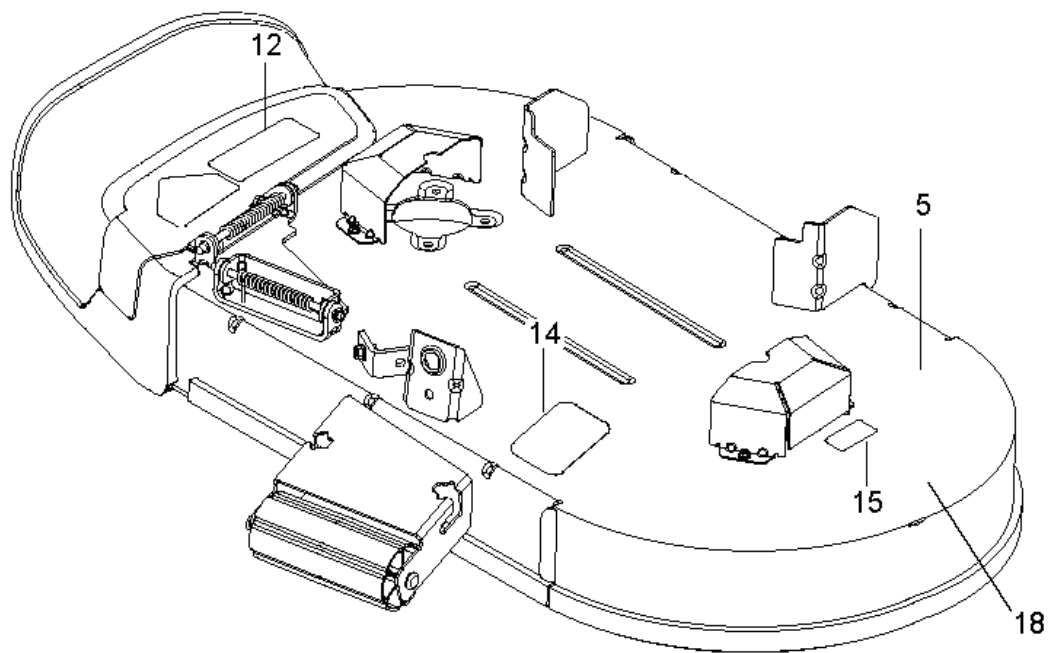

# **SPARE PARTS LIST**

---

REF.	PART NO.	DESCRIPTION	REMARK	QTY.	KIT
1	587595601	DECAL		1	
2	587595501	DECAL		1	
3	587769201	DECAL		2	
4	539105745	DECAL		1	
5	592898301	DECAL		1	
6	539108385	DECAL		1	
7	539108386	DECAL		1	
8	539109897	DECAL		1	
9	590485501	DECAL		1	
10	532423829	DECAL		1	
11	588035101	DECAL		1	
12	586978801	DECAL		1	
13	577469001	DECAL		2	
14	510240201	DECAL		1	
15	589357901	DECAL		2	
16	591357301	DECAL		1	
17	587000701	PAD		1	
18	590884901	DECAL		1	

REF.	PART NO.	DESCRIPTION	REMARK	QTY.	KIT
1	585039802	GUARD		1	
2	589283302	FRAME TUBE		1	
3	589283402	FRAME TUBE		1	
4	584991002	TUBE		1	
5	598712401	PLATE KIT		1	
6	586703801	FRONT COVER		1	
7	585523004	SUPPORT		1	
8	585989301	BUMPER		1	
9	585523104	CROSS MEMBER		1	
10	585523204	SKID PLATE		2	
11	585331602	COVER		7	
12	585331502	COVER		1	
13	539104411	KNOB		1	
14	585474302	BRACKET		1	
15	585523604	SUPPORT		1	
16	580501302	BRACKET		1	
17	585523404	SUPPORT		2	
18	817000510	BOLT		1	
19	532416358	SCREW		2	
20	874780536	BOLT		1	
21	874490544	SCREW		2	
22	874780648	BOLT		2	
23	585940001	BOLT		7	
24	577117701	SCREW		5	
25	586654301	BOLT		8	
26	586881101	BOLT		2	
27	539112899	NUT, 5/16-18, NYLOC		4	
28	521996501	NUT		6	
29	585938101	NUT		2	
30	873900500	NUT		2	
31	819111116	WASHER		8	
32	532423063	WASHER		1	