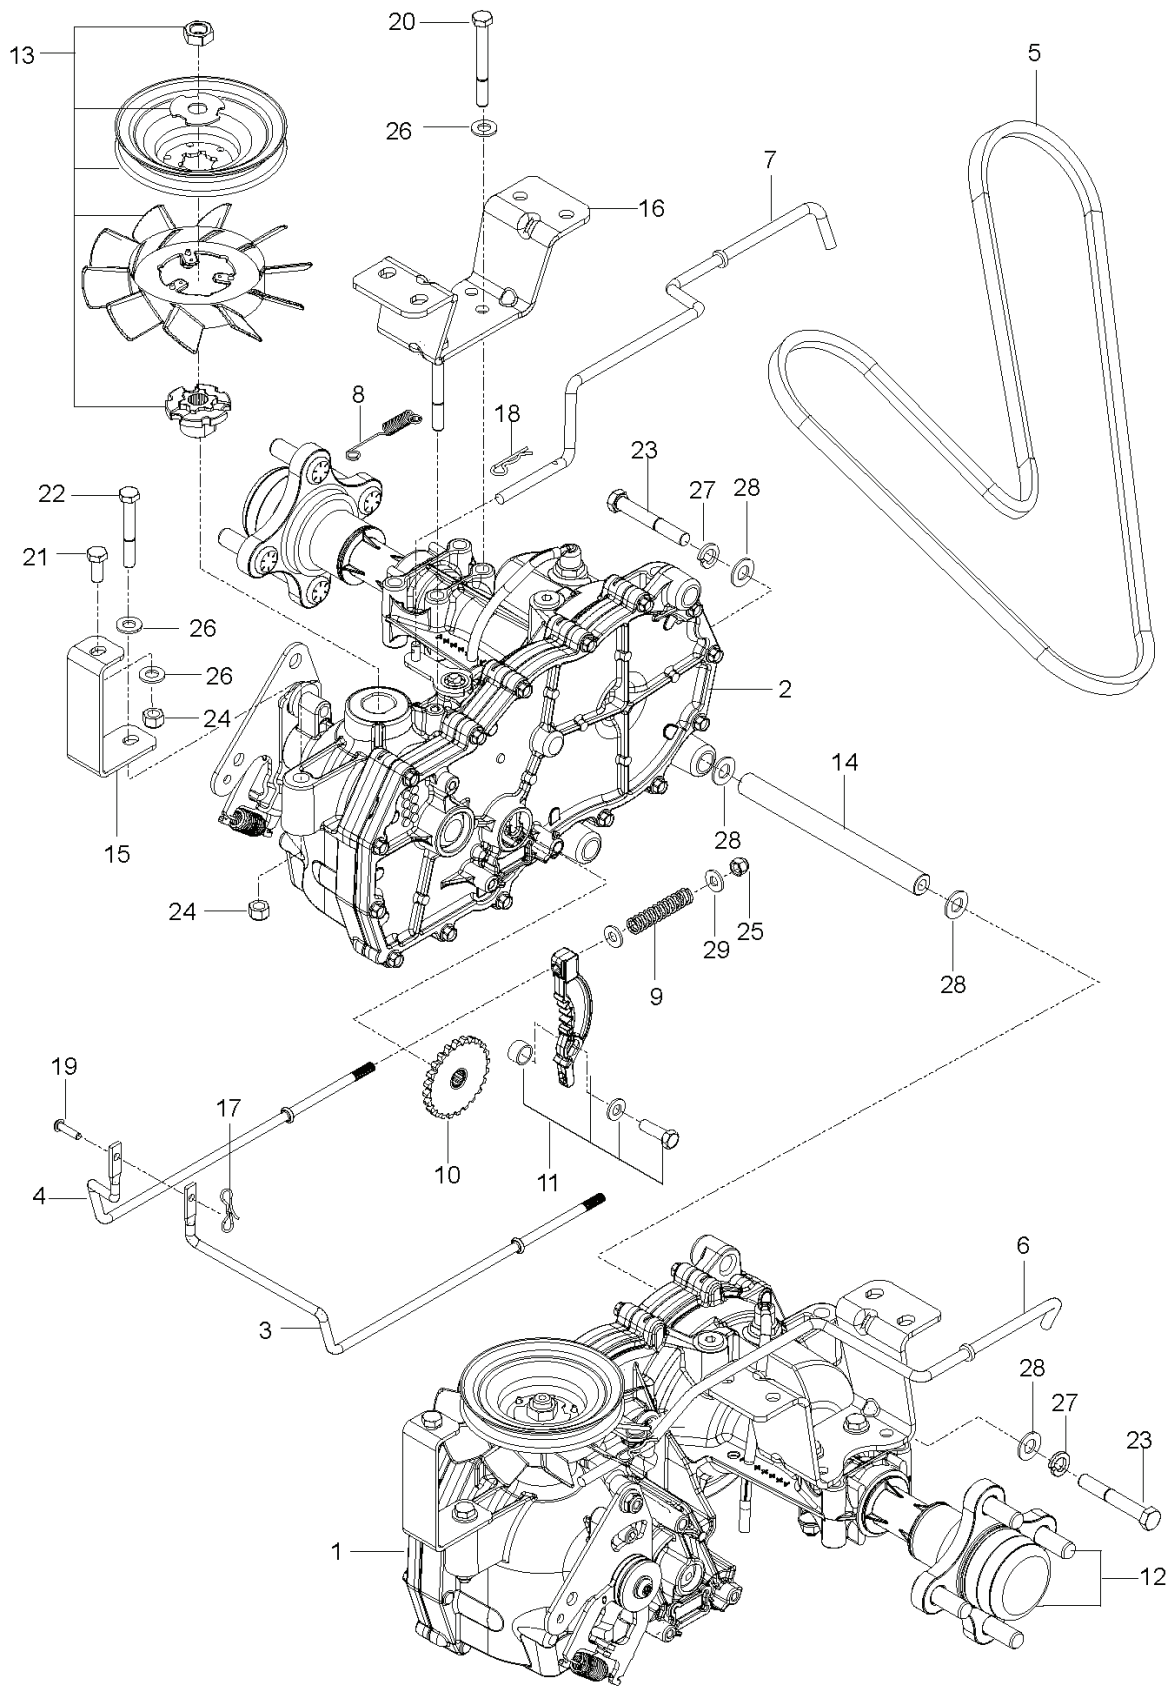

REF.	PART NO.	DESCRIPTION	REMARK	QTY.	KIT
1	510375601	TRANSMISSION		1	
2	510375602	TRANSMISSION		1	
3	574030501	LINKAGE		1	
4	574030502	LINKAGE		1	
5	539110411	BELT		1	
6	585474401	ROD		1	
7	585474501	ROD		1	
8	586665101	SPRING		2	
9	539110342	SPRING		2	
10	539120080	DISC		2	
11	539120079	ARM		2	
12	575507001	KIT		1	
13	501403602	TRANSMISSION KIT		2	
14	510184104	SPACING TUBE		2	
15	580806502	SUPPORT		2	
16	580806602	BRACKET		2	
17	587225301	PIN		1	
18	539976988	PIN		4	
19	587115301	PEN		1	
20	874780544	BOLT		4	
21	539976934	SCREW		2	
22	874780536	BOLT		2	
23	539990637	SCREW		4	
24	873800500	LOCK NUT		8	
25	539976978	NUT		2	
26	819111116	WASHER		16	
27	539990118	WASHER		4	
28	819131316	WASHER		8	
29	819091016	WASHER		4