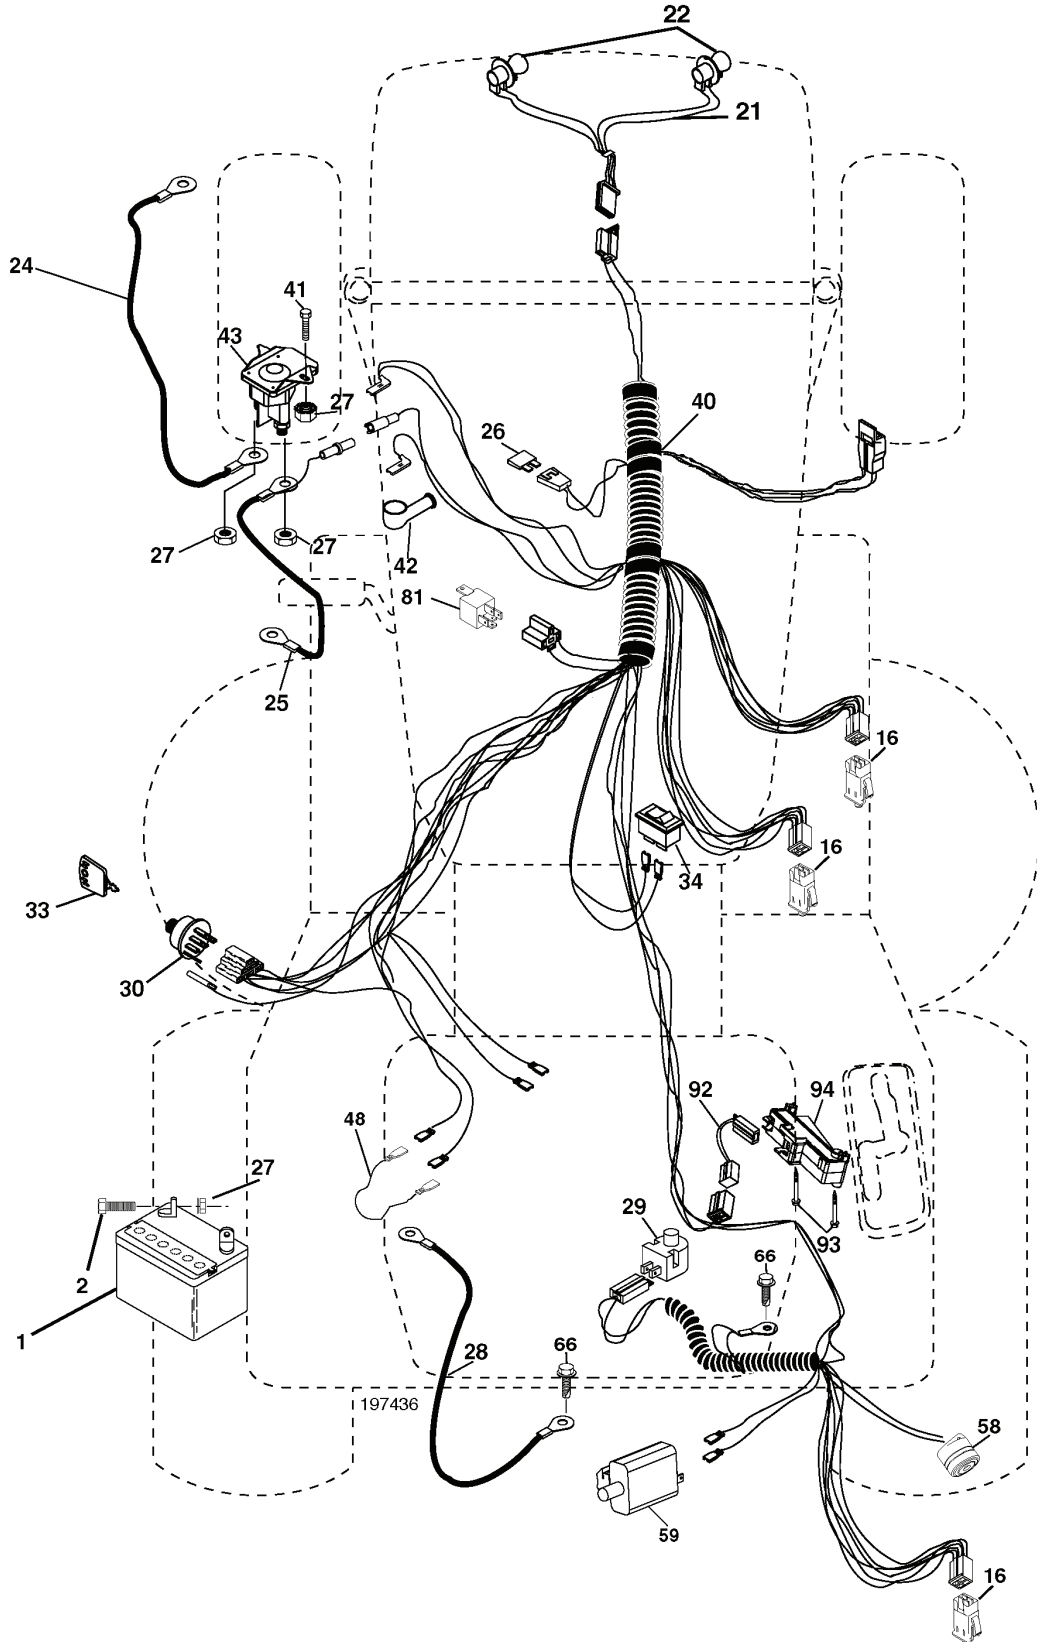

REPAIR PARTS

TRACTOR- -MODEL NO. CT151 (96061006500) PRODUCT NO. 960 61 00-65
ELECTRICAL

REF.	PART NO.	DESCRIPTION	REMARK	QTY.	KIT
1	532144927	BATTERY		1	
2	874760412	BOLT		1	
16	532176138	MICRO SWITCH		1	
21	532175688	HARNES		1	
22	532004152	BULB		1	
24	532124780	CABLE		1	
25	532165987	CABLE		1	
26	532175158	FUSE		1	
27	873510400	NUT		1	
28	532127725	CABLE		1	
29	532192749	SWITCH.SEAT.DP W/RAMPS		1	
30	532193350	IGNITION MODULE		1	
33	532140401	KEY		1	
34	532110712	SWITCH		1	
40	532197436	CABLE ASSY		1	
41	871110408	BOLT		1	
42	532131563	COVER		1	
43	532192507	SOLENOID		1	
48	532140844	ADAPTER		1	
58	532169419	BUZZER		1	
59	532180379	SWITCH FBI		1	
66	817490608	SCREW		1	
81	532109748	RELAY		1	
92	532196615	CABLE ASSY		1	
93	532192540	SCREW		1	
94	532191834	MODULE.REVERSE.ROS		1	