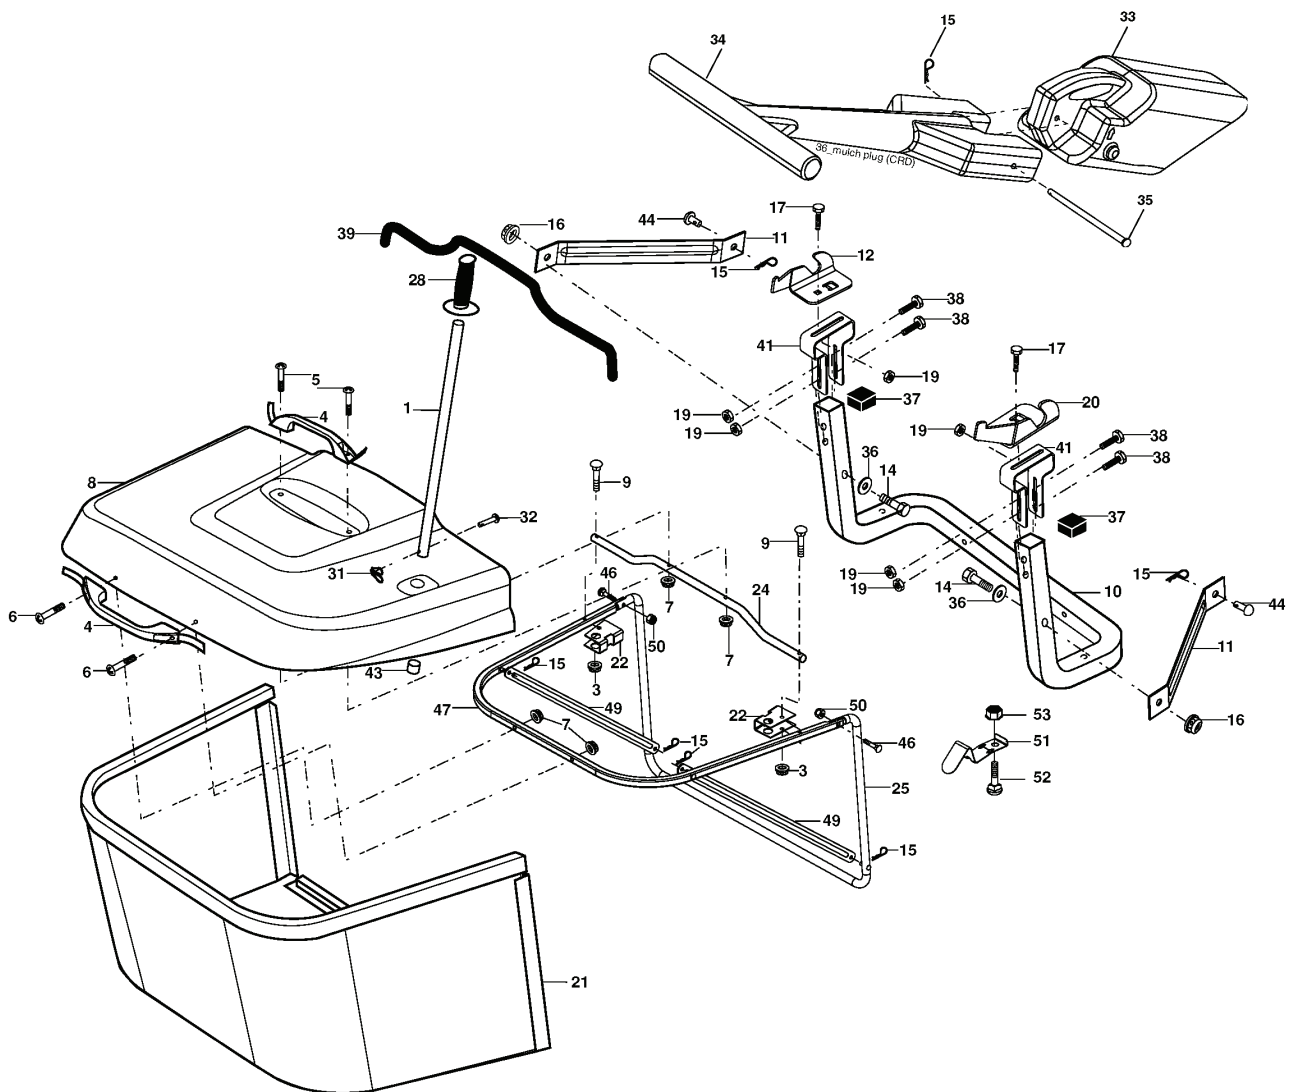

REPAIR PARTS

TRACTOR- -MODEL NO. CT151 (96061006500) PRODUCT NO. 960 61 00-65
BAGGER

Bagger Asy (CRD)_11

REF.	PART NO.	DESCRIPTION	REMARK	QTY.	KIT
1	532165249	ROD		1	
3	532123976	LOCKNUT		1	
4	532169916	HANDLE		1	
5	874981024	SCREW		1	
6	874981032	SCREW		1	
7	873401000	NUT		1	
8	532181095	COVER		1	
9	872140418	BOLT		1	
10	532181282	TUBE		1	
11	532165719	ROD		1	
12	532188848	BRACKET		1	
14	874520636	BOLT		1	
16	873900600	NUT		1	
15	532124670	RETAINER RING		1	
17	872140506	BOLT		1	
19	873900500	NUT		1	
20	532188847	BRACKET		1	
21	532193838	BAG		1	
22	532165781	CLAMP		1	
24	532165783	FRAME		1	
25	532193705	PIPE		1	
28	532165787	HANDLE		1	
31	532169484	PIN		1	
32	532126875	RIVET		1	
33	532165571	PLUG		1	
34	532165570	HANDLE		1	
35	532165572	PIN RETAINING SCREW		1	
36	819132012	WASHER		1	
37	532175401	PLUG		1	
38	872010520	BOLT		1	
39	532180985	SEAL		1	
41	532169683	BRACKET		1	
43	532174083	PLUG		1	
44	532193312	PIN CLEVIS		1	
46	872110510	BOLT		1	
47	532193704	PIPE		1	
49	532193305	ROD		1	
50	873800500	LOCK NUT		1	
51	532199903	LATCH		1	
52	872110406	BOLT		1	
53	873510400	NUT		1