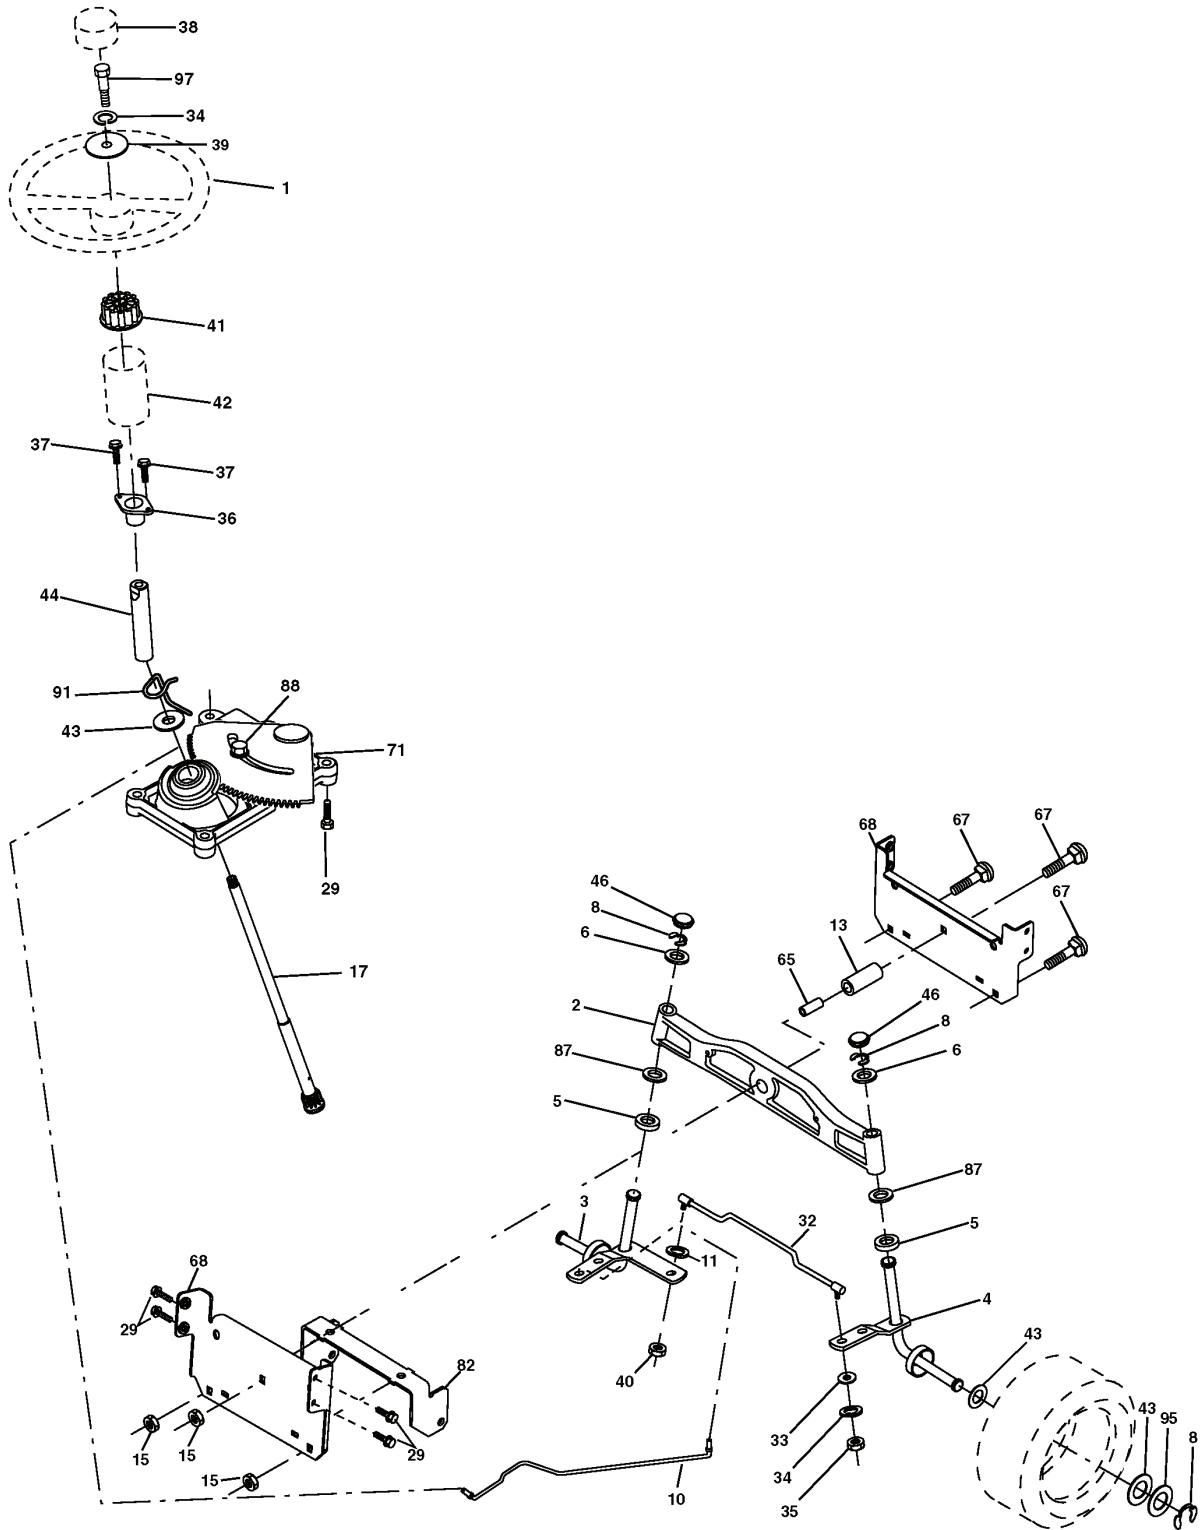

REPAIR PARTS

TRACTOR- -MODEL NO. CT151 (96061006500) PRODUCT NO. 960 61 00-65
STEERING ASSEMBLY

REF.	PART NO.	DESCRIPTION	REMARK	QTY.	KIT
1	532193651	STEERING WHEEL		1	
2	532184706	SHAFT		1	
3	532169840	SPINDLE		1	
4	532169839	SPINDLE		1	
5	532124931	WASHER		1	
6	532121748	WASHER		1	
8	812000029	RETAINER RING		1	
10	532175121	ROD		1	
11	810040600	WASHER		1	
13	532136518	PIPE		1	
15	532145212	NUT		1	
17	532190753	ROD		1	
29	817000612	SCREW		1	
32	532170162	ROD		1	
33	819111216	WASHER		1	
34	810040500	WASHER		1	
35	873540500	NUT		1	
36	532155099	BUSHING		1	
37	532152927	SCREW		1	
38	532193652	HUB		1	
39	819113812	WASHER		1	
40	876540600	NUT		1	
41	532186737	ADAPTER		1	
42	532169634	SLEEVE		1	
43	532121749	WASHER		1	
44	532190752	SHAFT		1	
46	532121232	HUB CAP		1	
65	532160367	SPACER		1	
67	872110618	BOLT		1	
68	532169827	SHAFT		1	
71	532175146	STEERING GEAR		1	
82	532199978	SUPPORT ESSIEU AVANT		1	
87	532173966	WASHER		1	
88	532175118	BOLT		1	
91	532175553	SPRING		1	
95	532188967	WASHER		1	
97	874780564	BOLT		1	
	PART NO.		REMARK		KIT