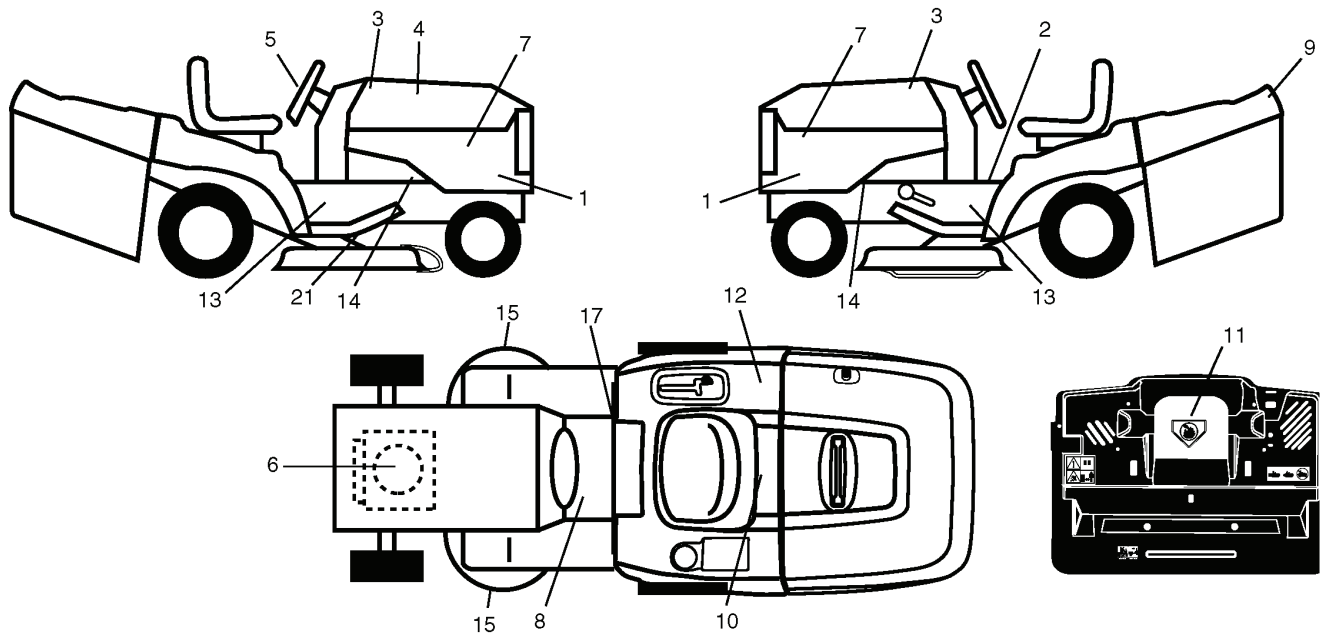

REPAIR PARTS

TRACTOR- -MODEL NO. CT151 (96061006500) PRODUCT NO. 960 61 00-65
DECALS

REF.	PART NO.	DESCRIPTION	REMARK	QTY.	KIT
1	532191143	DECAL		1	
2	532400389	LABEL		1	
3	532188923	DECAL		1	
4	532401023	LABEL		1	
5	532188925	DECAL		1	
6	532196841	DECAL		1	
7	532188921	DECAL		1	
8	532159737	DECAL		1	
9	532188929	DECAL		1	
10	532145005	DECAL		1	
11	532182166	DECAL		1	
12	532180432	DECAL		1	
13	532401146	DECAL		1	
14	532159736	DECAL		1	
15	532196842	DECAL		1	
17	532140837	DECAL		1	
21	532166286	DECAL		1	
-	532138311	DECAL		1	
-	532181091	PLATE		1	
-	532181090	PLATE		1	
-	532180435	DECAL		1	
-	532400379	OPERATORS MANUAL		1