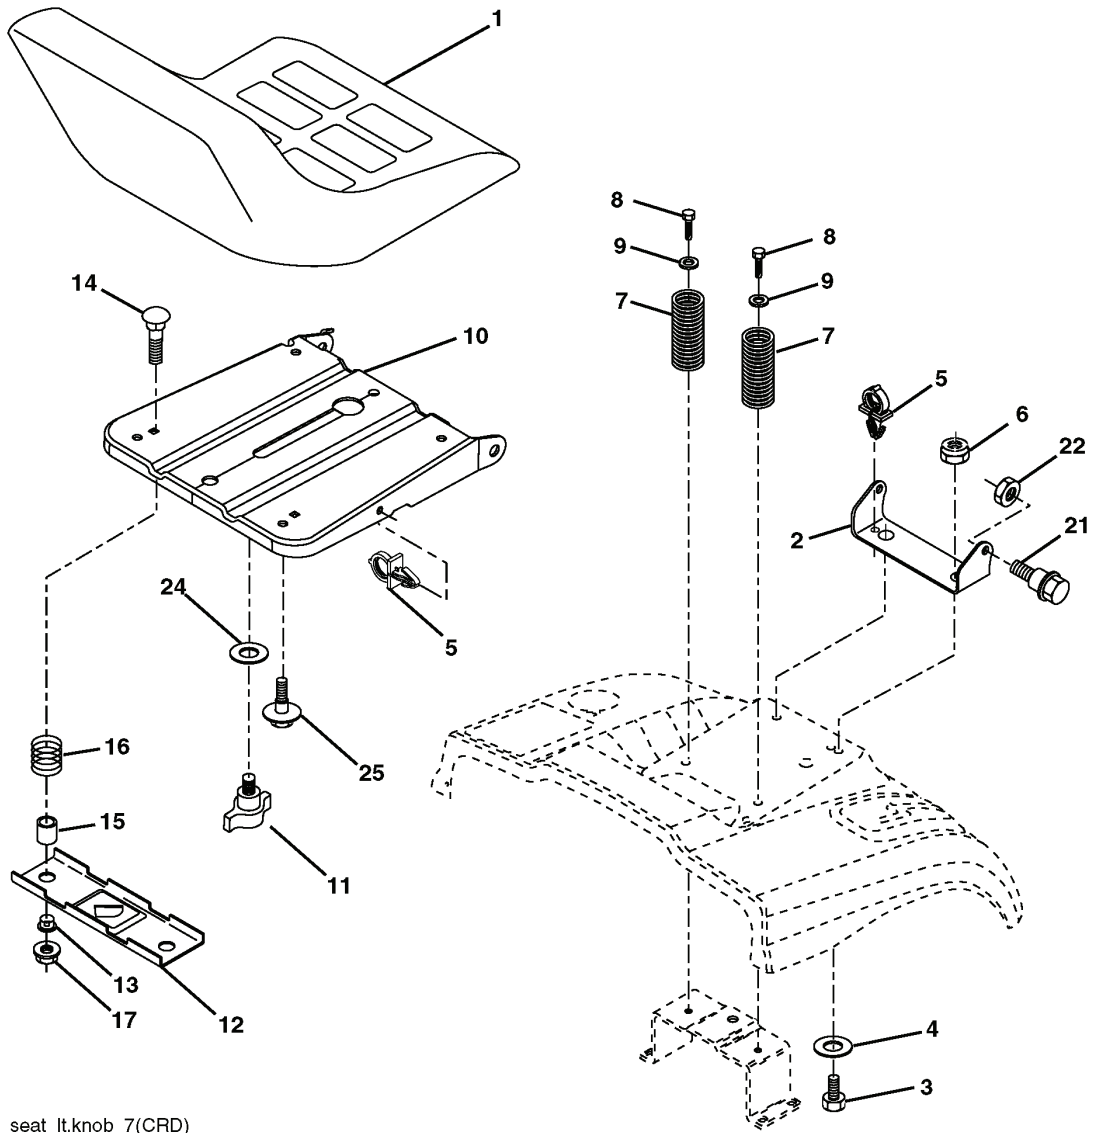

CT151, 96061006500, 960610065, 2006-03

SPARE PARTS LIST

REPAIR PARTS

TRACTOR- -MODEL NO. CT151 (96061006500) PRODUCT NO. 960 61 00-65

WHEELS & TIRES

REF.	PART NO.	DESCRIPTION	REMARK	QTY.	KIT
1	532059192	CAP VALVE		1	
2	532065139	NIPPLE		1	
3	532106222	TIRE		1	
4	532059904	HOSE		1	
5	532138336	RIM		1	
6	532124957	FITTING		1	
7	532124959	BEARING		1	
8	532138337	RIM.SPROCKET		1	
9	532106268	TIRE		1	
10	532124926	HOSE		1	
11	532175039	HUB CAP		1	
-	532144334	SEALING FOAM		1	

ILLUSTRATED PARTS LIST

MFQD NO. 96061006500

CUSTOMER CATALOG NO. CT151

PRODUCT NO. 960 61 00-65

401023

REF.	PART NO.	DESCRIPTION	REMARK	QTY.	KIT
531 02 95-01	531029501	AIR FILTER		1	
531 02 98-62	531029862	FILTER		1	
532 18 02-17	532180217	BELT		1	
531 02 95-03	531029503	FILTER		1	
532 18 63-85	532186385	BLADE		1	
532 18 63-87	532186387	BLADE		1	
532 18 63-88	532186388	BLADE		1	
531 02 95-04	531029504	SPARK PLUG		1	
532 16 56-31	532165631	BELT		1	
532 18 63-86	532186386	BLADE		1	

REPAIR PARTS

TRACTOR- -MODEL NO. CT151 (96061006500) PRODUCT NO. 960 61 00-65
SEAT ASSEMBLY

seat_lt.knob_7(CRD)

REF.	PART NO.	DESCRIPTION	REMARK	QTY.	KIT
1	532190120	SIEGE CONDUCTEUR		1	
2	532140551	BRACKET		1	
3	871110616	SCREW		1	
4	819131610	WASHER		1	
5	532145006	CLIP		1	
6	873800600	NUT		1	
7	532124181	SPRING		1	
8	817000616	SCREW		1	
9	819131614	WASHER		1	
10	532195530	BERCEAU DE SIEGE CONDUCTEUR		1	
11	532166369	WING NUT		1	
12	532174648	BRACKET		1	
13	532121248	BUSHING		1	
14	872050412	BOLT		1	
15	532134300	SPACER		1	
16	532121250	SPRING		1	
17	532123976	LOCKNUT		1	
21	532171852	BOLT		1	
22	873800500	LOCK NUT		1	
24	819171912	WASHER		1	
25	532127018	BOLT		1	