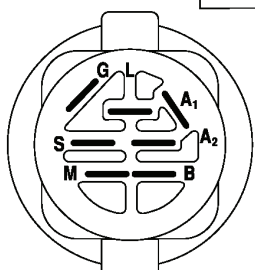

TRACTOR- -MODEL NO. CT151 (96061006500) PRODUCT NO. 960 61 00-65 SCHEMATIC