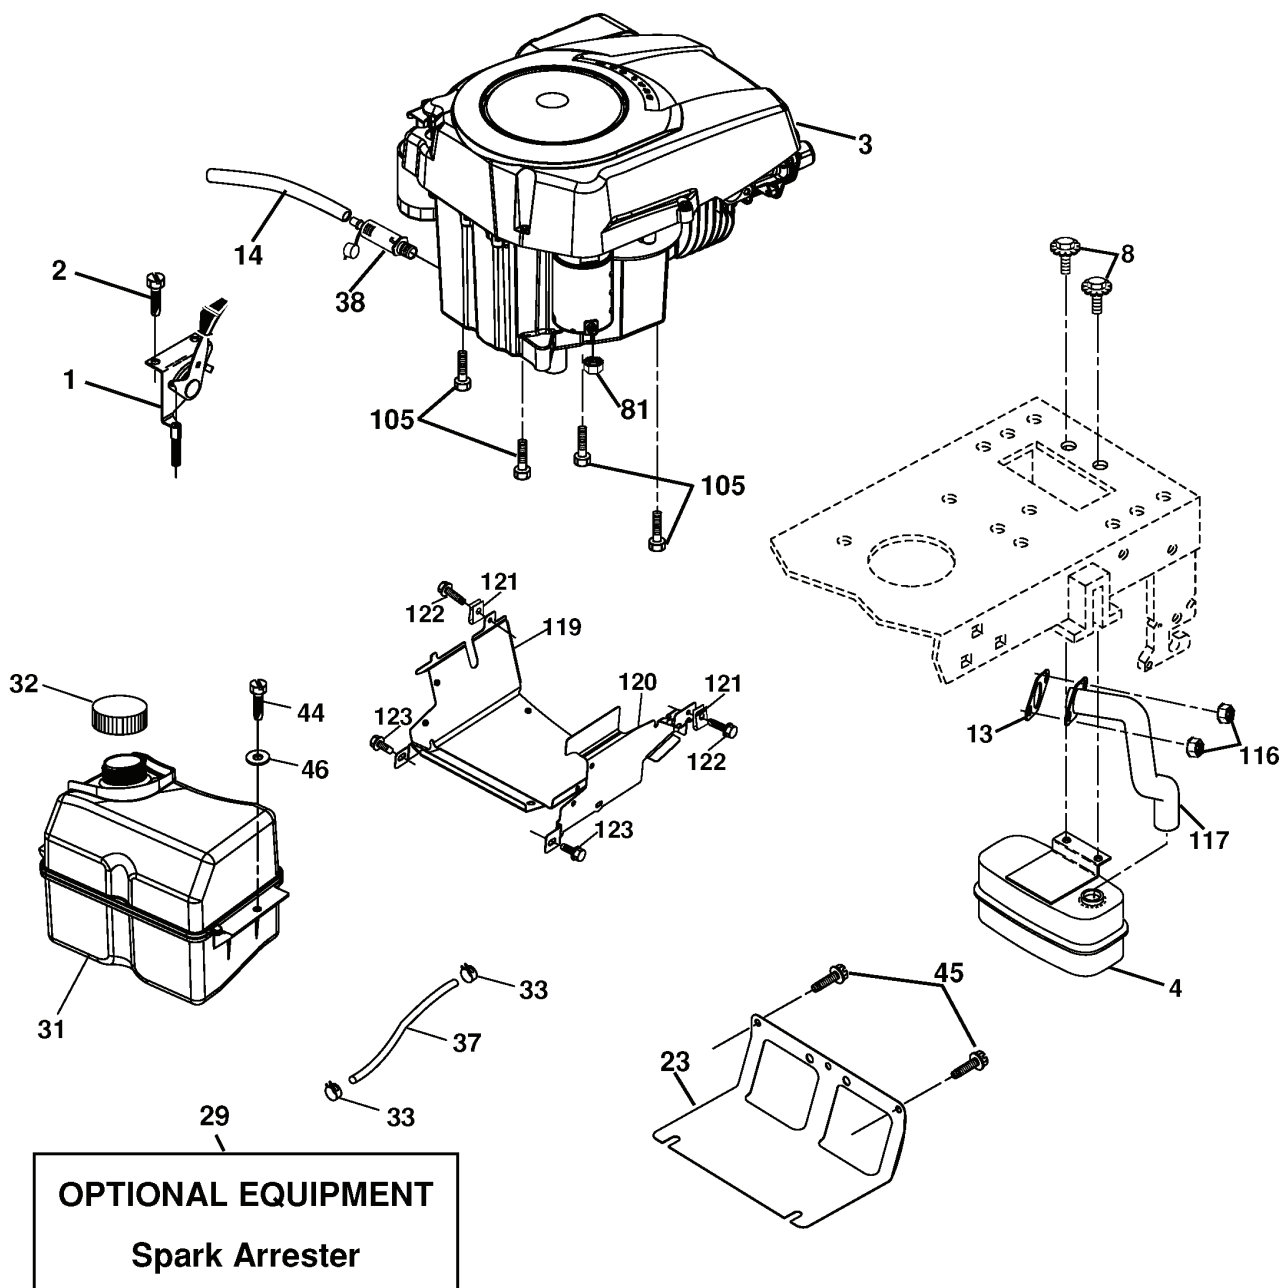

REPAIR PARTS

TRACTOR- -MODEL NO. CT151 (96061006500) PRODUCT NO. 960 61 00-65
ENGINE

REF.	PART NO.	DESCRIPTION	REMARK	QTY.	KIT
1	532170805	CONTROL THROT /CH FLAG		1	
2	817720408	SCREW		1	
4	532188655	MUFFLER		1	
8	532171877	BOLT		1	
13	532185909	GASKET		1	
14	532148456	TUBE		1	
23	532169837	HEAT SHIELD		1	
29	532137180	SPARK ARRESTER KIT		1	
31	532185534	TANK UNIT		1	
32	532140527	FUEL CAP		1	
33	532123487	HOSE CLAMP		1	
37	532137040	HOSE		1	
38	532181654	PLUG		1	
44	817670412	SCREW		1	
45	817000612	SCREW		1	
46	819091416	WASHER		1	
81	873510400	NUT		1	
105	817120616	SCREW		1	
116	532184362	NUT		1	
117	532188654	TUBE EXHAUST		1	
119	532400594	PROTECTOR		1	
120	532400595	PROTECTOR		1	
121	532196688	NUT		1	
122	532137729	SCREW		1	
123	812670508	SCREW		1