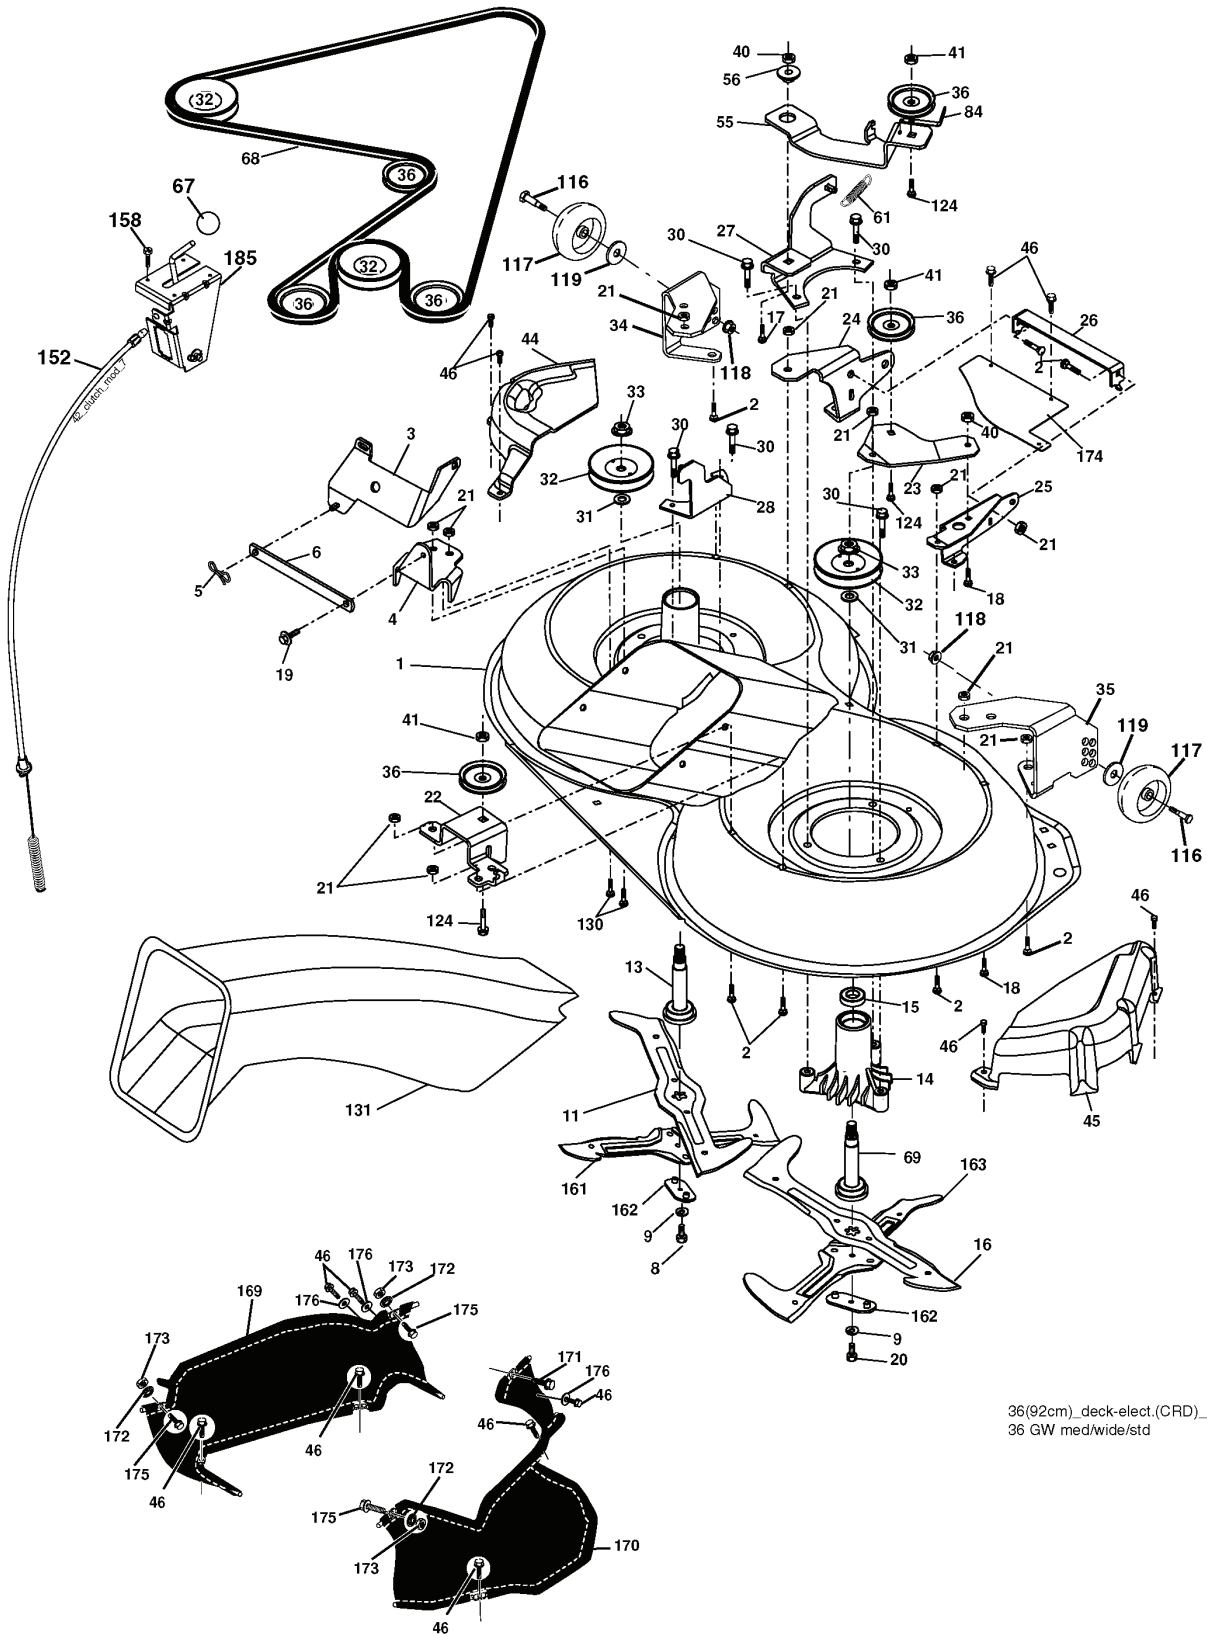

REPAIR PARTS

TRACTOR- -MODEL NO. CT151 (96061006500) PRODUCT NO. 960 61 00-65
MOWER

36(92cm)_deck-elect.(CRD)_2
36 GW med/wide/std

REF.	PART NO.	DESCRIPTION	REMARK	QTY.	KIT
1	532400108	HOUSING		1	
2	872140506	BOLT		1	
3	532165569	BRACKET		1	
4	532165558	BRACKET		1	
5	532124670	RETAINER RING		1	
6	532165557	ROD		1	
8	532181712	BOLT		1	
9	810030600	WASHER		1	
11	532186385	BLADE		1	
13	532137645	SHAFT		1	
14	532128774	BEARING HOUSING		1	
15	532110485	BEARING		1	
16	532186386	BLADE		1	
17	872140610	BOLT		1	
18	872110606	BOLT		1	
19	532132827	SPEC. BOLT		1	
20	532181713	BOLT		1	
21	873680500	NUT		1	
22	532199590	BRACKET		1	
23	532165446	PLATE		1	
24	532165242	BRACKET		1	
25	532165244	BRACKET		1	
26	532400110	SUPPORT		1	
27	532165568	BRACKET		1	
28	532165567	BRACKET		1	
30	532173984	SCREW		1	
31	532187690	WASHER		1	
32	532175707	MANDREL PULLEY		1	
33	532400234	NUT		1	
34	532400107	BRACKET		1	
35	532400106	BRACKET		1	
36	532146763	PULLEY		1	
40	873680600	NUT		1	
41	873900600	NUT		1	
44	532175538	COVER		1	
45	532175539	COVER		1	
46	532137729	SCREW		1	
55	532199498	ARM		1	
56	532165723	SPACER		1	
61	532199486	SPRING		1	
67	532106932	KNOB		1	
68	532180217	BELT		1	
69	532165482	SHAFT		1	
84	532156085	BELT GUIDE		1	
116	532184219	BOLT		1	
117	532174873	WHEEL		1	
118	873930600	NUT		1	
119	819121414	WASHER		1	
124	872110612	BOLT		1	
130	872110506	BOLT		1	
131	532165661	PIPE		1	
152	532176074	WIRE		1	
158	817720408	SCREW		1	
161	532186387	BLADE		1	
162	532180878	ADAPTER		1	
163	532186388	BLADE		1	
169	532400274	GUARD		1	
170	532400275	PROTECTOR		1	
171	817490608	SCREW		1	
172	532401220	STARLOCK 3/8		1	
173	873800600	NUT		1	
174	532400241	PROTECTOR		1	
175	872110608	BOLT		1	
176	819091416	WASHER		1	
185	532188234	CABLE		1	
-	532181857	BEARING HOUSING		1	
-	532181858	BEARING HOUSING		1	
-	532401373	CUTTING DECK		1