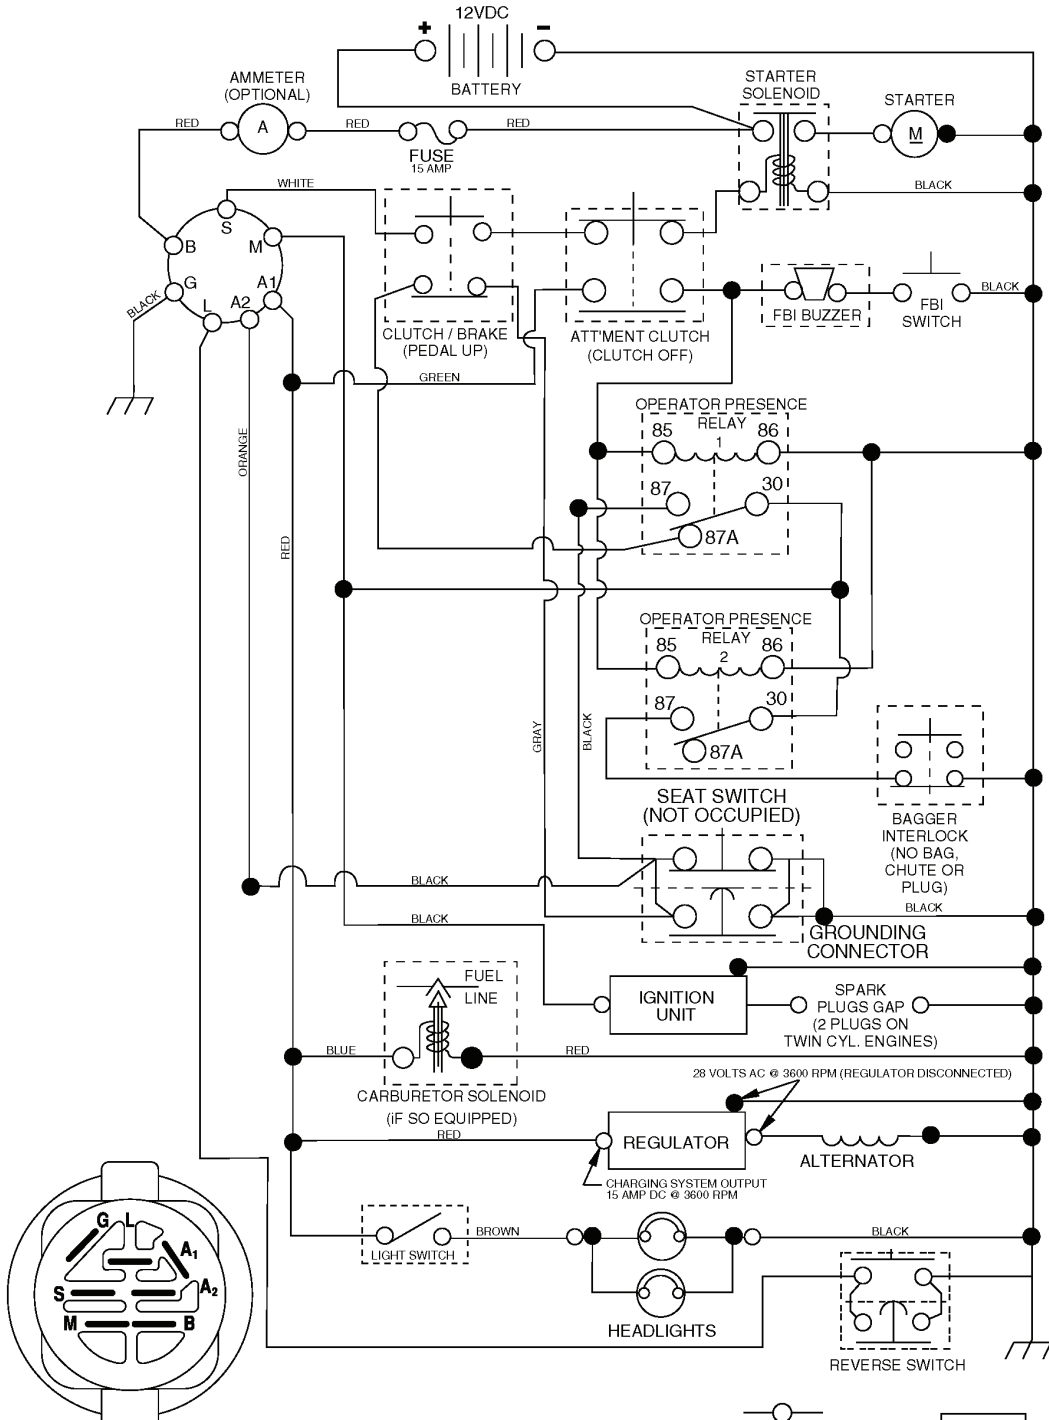

REPAIR PARTS

TRACTOR- -MODEL NO. CT151 (96061006500) PRODUCT NO. 960 61 00-65
BAGGER

Bagger Asy (CRD)_11

REF.	PART NO.	DESCRIPTION	REMARK	QTY.	KIT
1	532165249	ROD		1	
3	532123976	LOCKNUT		1	
4	532169916	HANDLE		1	
5	874981024	SCREW		1	
6	874981032	SCREW		1	
7	873401000	NUT		1	
8	532181095	COVER		1	
9	872140418	BOLT		1	
10	532181282	TUBE		1	
11	532165719	ROD		1	
12	532188848	BRACKET		1	
14	874520636	BOLT		1	
16	873900600	NUT		1	
15	532124670	RETAINER RING		1	
17	872140506	BOLT		1	
19	873900500	NUT		1	
20	532188847	BRACKET		1	
21	532193838	BAG		1	
22	532165781	CLAMP		1	
24	532165783	FRAME		1	
25	532193705	PIPE		1	
28	532165787	HANDLE		1	
31	532169484	PIN		1	
32	532126875	RIVET		1	
33	532165571	PLUG		1	
34	532165570	HANDLE		1	
35	532165572	PIN RETAINING SCREW		1	
36	819132012	WASHER		1	
37	532175401	PLUG		1	
38	872010520	BOLT		1	
39	532180985	SEAL		1	
41	532169683	BRACKET		1	
43	532174083	PLUG		1	
44	532193312	PIN CLEVIS		1	
46	872110510	BOLT		1	
47	532193704	PIPE		1	
49	532193305	ROD		1	
50	873800500	LOCK NUT		1	
51	532199903	LATCH		1	
52	872110406	BOLT		1	
53	873510400	NUT		1	

TRACTOR- -MODEL NO. CT151 (96061006500) PRODUCT NO. 960 61 00-65 SCHEMATIC

IGNITION SWITCH

POSITION	CIRCUIT	"MAKE"
OFF	M+G+A1	
RUN/OVERRIDE	B+A1	
RUN	B+A1	L+A2
START	B + S + A1	

WIRING INSULATED CLIPS
NOTE: IF WIRING INSULATED CLIPS WERE REMOVED FOR SERVICING OF UNIT, THEY SHOULD BE REPLACED TO PROPERLY SECURE YOUR WIRING.