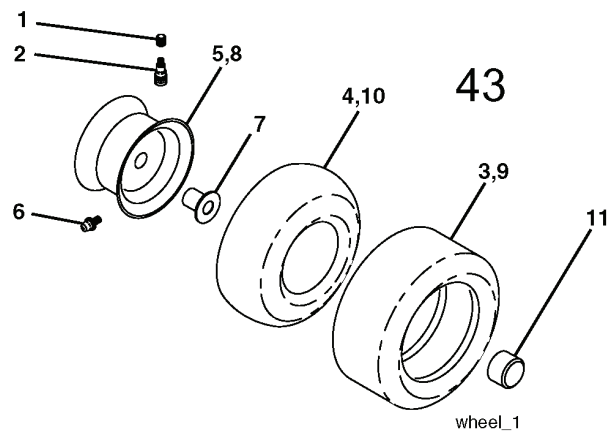

CT151, 96061006500, 960610065, 2006-03

SPARE PARTS LIST

REPAIR PARTS

TRACTOR- -MODEL NO. CT151 (96061006500) PRODUCT NO. 960 61 00-65

WHEELS & TIRES

REF.	PART NO.	DESCRIPTION	REMARK	QTY.	KIT
1	532059192	CAP VALVE		1	
2	532065139	NIPPLE		1	
3	532106222	TIRE		1	
4	532059904	HOSE		1	
5	532138336	RIM		1	
6	532124957	FITTING		1	
7	532124959	BEARING		1	
8	532138337	RIM.SPROCKET		1	
9	532106268	TIRE		1	
10	532124926	HOSE		1	
11	532175039	HUB CAP		1	
-	532144334	SEALING FOAM		1	

ILLUSTRATED PARTS LIST

MFQD NO. 96061006500

CUSTOMER CATALOG NO. CT151

PRODUCT NO. 960 61 00-65

401023

REF.	PART NO.	DESCRIPTION	REMARK	QTY.	KIT
531 02 95-01	531029501	AIR FILTER		1	
531 02 98-62	531029862	FILTER		1	
532 18 02-17	532180217	BELT		1	
531 02 95-03	531029503	FILTER		1	
532 18 63-85	532186385	BLADE		1	
532 18 63-87	532186387	BLADE		1	
532 18 63-88	532186388	BLADE		1	
531 02 95-04	531029504	SPARK PLUG		1	
532 16 56-31	532165631	BELT		1	
532 18 63-86	532186386	BLADE		1	

REPAIR PARTS

TRACTOR- -MODEL NO. CT151 (96061006500) PRODUCT NO. 960 61 00-65
SEAT ASSEMBLY

seat_lt.knob_7(CRD)

REF.	PART NO.	DESCRIPTION	REMARK	QTY.	KIT
1	532190120	SIEGE CONDUCTEUR		1	
2	532140551	BRACKET		1	
3	871110616	SCREW		1	
4	819131610	WASHER		1	
5	532145006	CLIP		1	
6	873800600	NUT		1	
7	532124181	SPRING		1	
8	817000616	SCREW		1	
9	819131614	WASHER		1	
10	532195530	BERCEAU DE SIEGE CONDUCTEUR		1	
11	532166369	WING NUT		1	
12	532174648	BRACKET		1	
13	532121248	BUSHING		1	
14	872050412	BOLT		1	
15	532134300	SPACER		1	
16	532121250	SPRING		1	
17	532123976	LOCKNUT		1	
21	532171852	BOLT		1	
22	873800500	LOCK NUT		1	
24	819171912	WASHER		1	
25	532127018	BOLT		1	