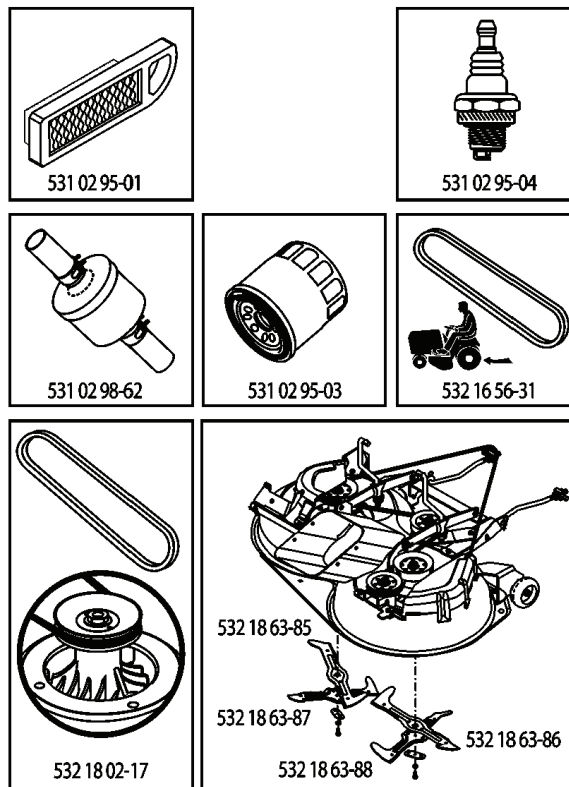

CT151, 96061006500, 960610065, 2006-03

SPARE PARTS LIST

REPAIR PARTS

TRACTOR- -MODEL NO. CT151 (96061006500) PRODUCT NO. 960 61 00-65

WHEELS & TIRES

REF.	PART NO.	DESCRIPTION	REMARK	QTY.	KIT
1	532059192	CAP VALVE		1	
2	532065139	NIPPLE		1	
3	532106222	TIRE		1	
4	532059904	HOSE		1	
5	532138336	RIM		1	
6	532124957	FITTING		1	
7	532124959	BEARING		1	
8	532138337	RIM.SPROCKET		1	
9	532106268	TIRE		1	
10	532124926	HOSE		1	
11	532175039	HUB CAP		1	
-	532144334	SEALING FOAM		1	

ILLUSTRATED PARTS LIST

MFQD NO. 96061006500

CUSTOMER CATALOG NO. CT151

PRODUCT NO. 960 61 00-65

401023

REF.	PART NO.	DESCRIPTION	REMARK	QTY.	KIT
531 02 95-01	531029501	AIR FILTER		1	
531 02 98-62	531029862	FILTER		1	
532 18 02-17	532180217	BELT		1	
531 02 95-03	531029503	FILTER		1	
532 18 63-85	532186385	BLADE		1	
532 18 63-87	532186387	BLADE		1	
532 18 63-88	532186388	BLADE		1	
531 02 95-04	531029504	SPARK PLUG		1	
532 16 56-31	532165631	BELT		1	
532 18 63-86	532186386	BLADE		1	

REPAIR PARTS

TRACTOR- -MODEL NO. CT151 (96061006500) PRODUCT NO. 960 61 00-65
SEAT ASSEMBLY

seat_lt.knob_7(CRD)

REF.	PART NO.	DESCRIPTION	REMARK	QTY.	KIT
1	532190120	SIEGE CONDUCTEUR		1	
2	532140551	BRACKET		1	
3	871110616	SCREW		1	
4	819131610	WASHER		1	
5	532145006	CLIP		1	
6	873800600	NUT		1	
7	532124181	SPRING		1	
8	817000616	SCREW		1	
9	819131614	WASHER		1	
10	532195530	BERCEAU DE SIEGE CONDUCTEUR		1	
11	532166369	WING NUT		1	
12	532174648	BRACKET		1	
13	532121248	BUSHING		1	
14	872050412	BOLT		1	
15	532134300	SPACER		1	
16	532121250	SPRING		1	
17	532123976	LOCKNUT		1	
21	532171852	BOLT		1	
22	873800500	LOCK NUT		1	
24	819171912	WASHER		1	
25	532127018	BOLT		1	