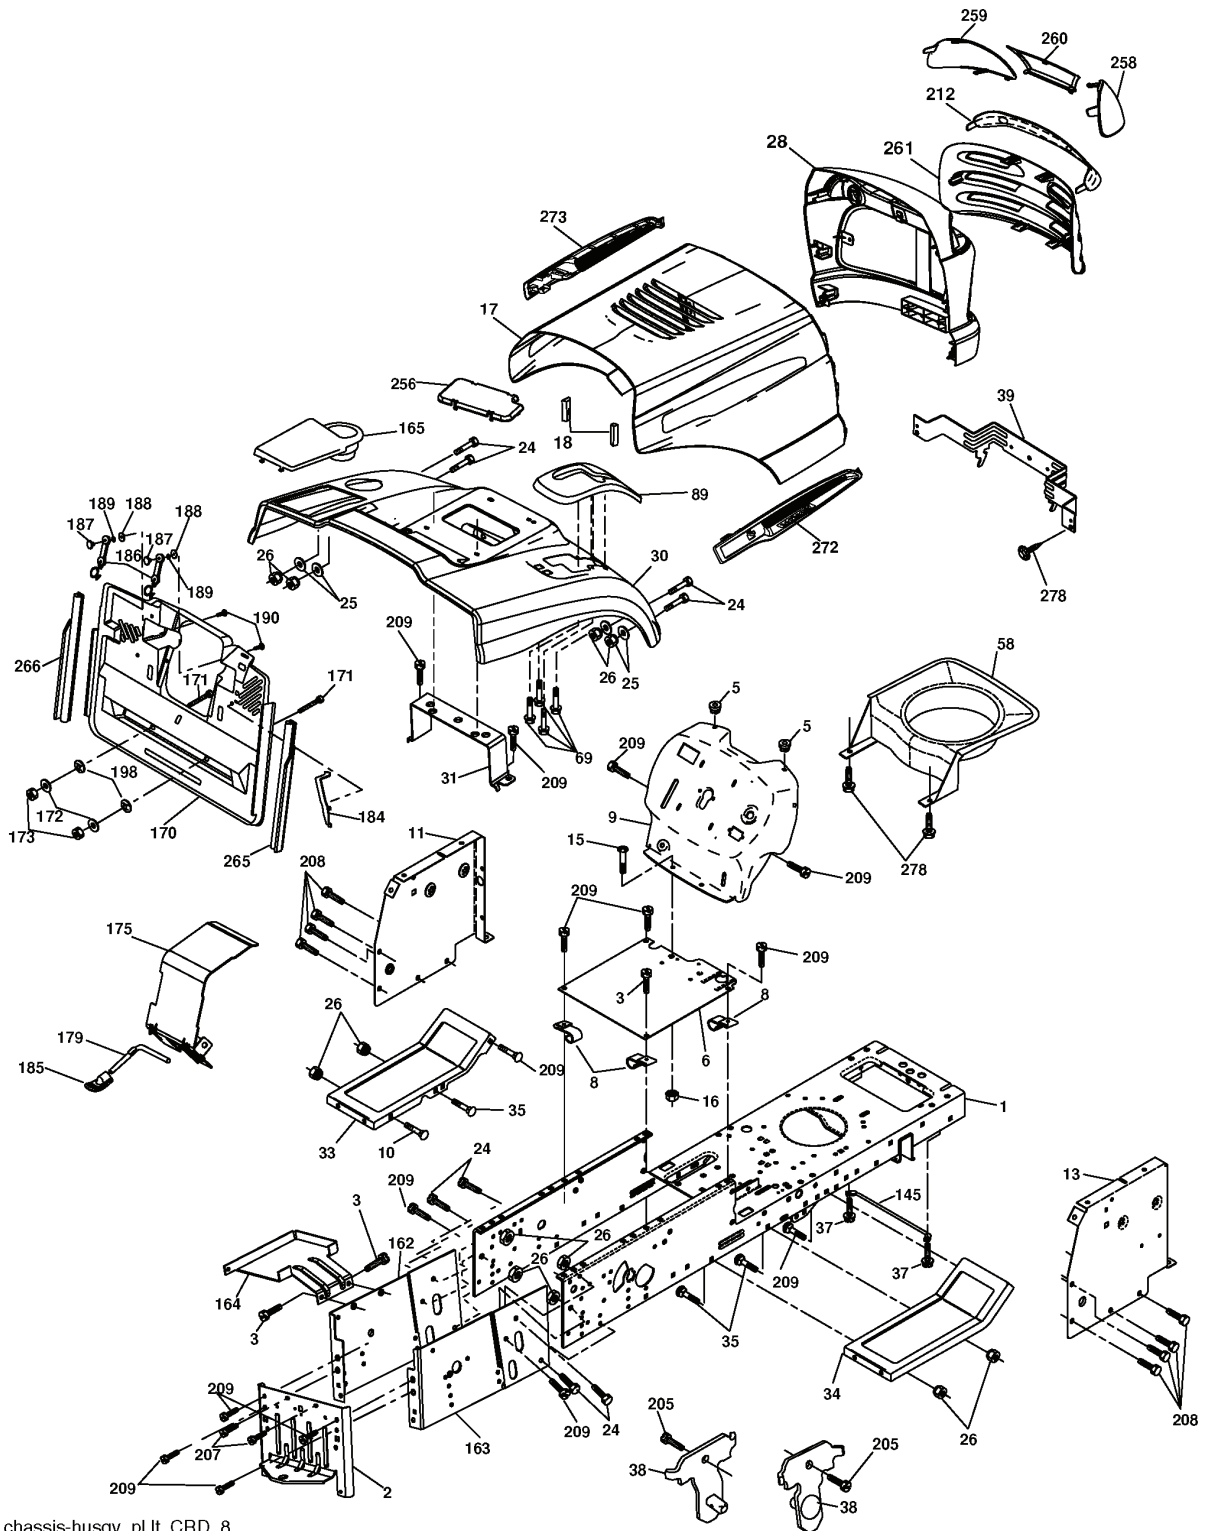

REPAIR PARTS

TRACTOR- -MODEL NO. CT151 (96061006500) PRODUCT NO. 960 61 00-65
CHASSIS AND ENCLOSURES

REF.	PART NO.	DESCRIPTION	REMARK	QTY.	KIT
1	532174620	CHASSIS		1	
2	532180384	DRAWBAR		1	
3	817060612	SCREW		1	
5	532155272	DAMPER		1	
6	532184419	PLATE		1	
8	532126471	CLIP		1	
9	532194289	TABLEAU*RPL.PAR 532193518014		1	
10	872140608	BOLT		1	
11	532174996	DASHBOARD		1	
13	532172106	DASH		1	
15	874180512	SCREW		1	
16	873510500	NUT		1	
17	532188893	HOOD		1	
18	532184921	BUMPER		1	
24	874780616	BOLT		1	
25	819131312	WASHER		1	
26	873800600	NUT		1	
28	532183538	GRILL		1	
30	532197376	GUARD		1	
31	532165156	BRACKET		1	
33	532181057	FOOTREST		1	
34	532181058	FOOTREST		1	
35	872110606	BOLT		1	
37	817490508	SCREW		1	
38	532181748	BRACKET		1	
39	532174714	BRACKET PIVOT LASER LT		1	
58	532187154	DUCT		1	
69	532142432	SCREW		1	
89	532197407	CONSOLE		1	
145	532156524	SHAFT		1	
162	532180382	BRACKET		1	
163	532180383	BRACKET		1	
164	532165605	SUPPORT		1	
165	532181100	COVER		1	
170	532199488	COVER		1	
171	872140620	BOLT		1	
172	819132016	WASHER		1	
173	873510600	NUT		1	
175	532188203	DOOR TRAP		1	
179	532188202	ROD PIVOT FBI		1	
184	532174662	BRACKET		1	
185	532181101	KNOB		1	
186	532160793	LATCH		1	
187	532125004	NUT		1	
188	819061216	WASHER		1	
189	810071000	WASHER		1	
190	871081010	SCREW		1	
198	532168937	WASHER		1	
205	817490608	SCREW		1	
207	817670508	SCREW		1	
208	817670608	SCREW		1	
209	817000612	SCREW		1	
212	532183548	INSERT		1	
256	532181361	COVER		1	
258	532185214	LENS		1	
259	532185213	LENS		1	
260	532185216	INSERT		1	
261	532185212	INSERT		1	
265	532185704	SEALING		1	
266	532185703	SEALING		1	
272	532188896	VENT HOOD RH		1	
273	532188895	VENT HOOD LH		1	
278	532191611	SCREW		1	
-	532187801	PLUG		1