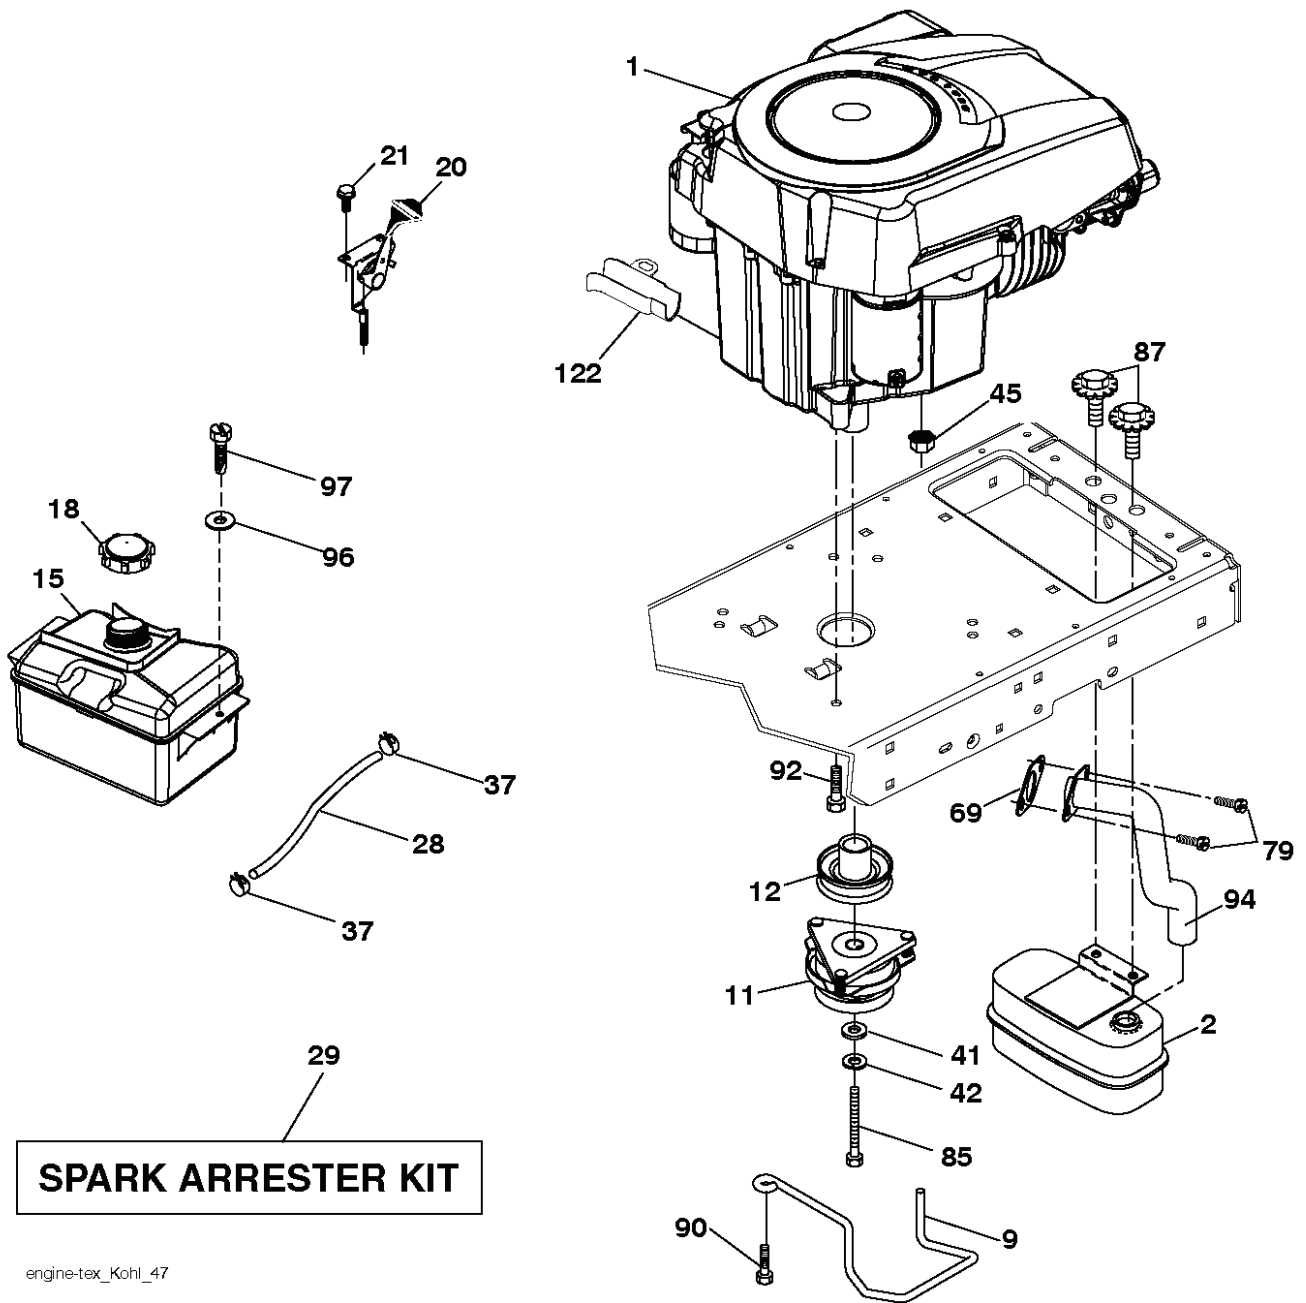

T12S

With 12V Outlet Option

With Service Minder Option

REF.	PART NO.	DESCRIPTION	REMARK	QTY.	KIT
1	532163465	BATTERY		0	
2	874760412	BOLT		0	
8	532193228	BOX		0	
16	532176138	MICRO SWITCH		0	
21	532400252	HARNESS		0	
22	532004152	BULB		0	
25	532412894	CABLE.STARTER.GGA.BL/R*SUBS/2*		0	
26	532175158	FUSE		0	
27	873510400	NUT		0	
28	532198885	CABLE		0	
29	532401545	SWITCH		0	
30	532193350	IGNITION MODULE		0	
33	532411935	KEY		0	
34	532110712	SWITCH		0	
40	532401104	CABLE ASSY		0	
41	817720408	SCREW		0	
42	532131563	COVER		0	
43	532192507	SOLENOID		0	
50	532174651	SWITCH		1	
55	817060512	SCREW		0	
71	532400449	CABLE		0	
79	532175242	HOLDER		0	
90	532435395	TERMINAL COVER		0	
102	532404454	CABLE		1	
105	532407568	SWITCH		1	