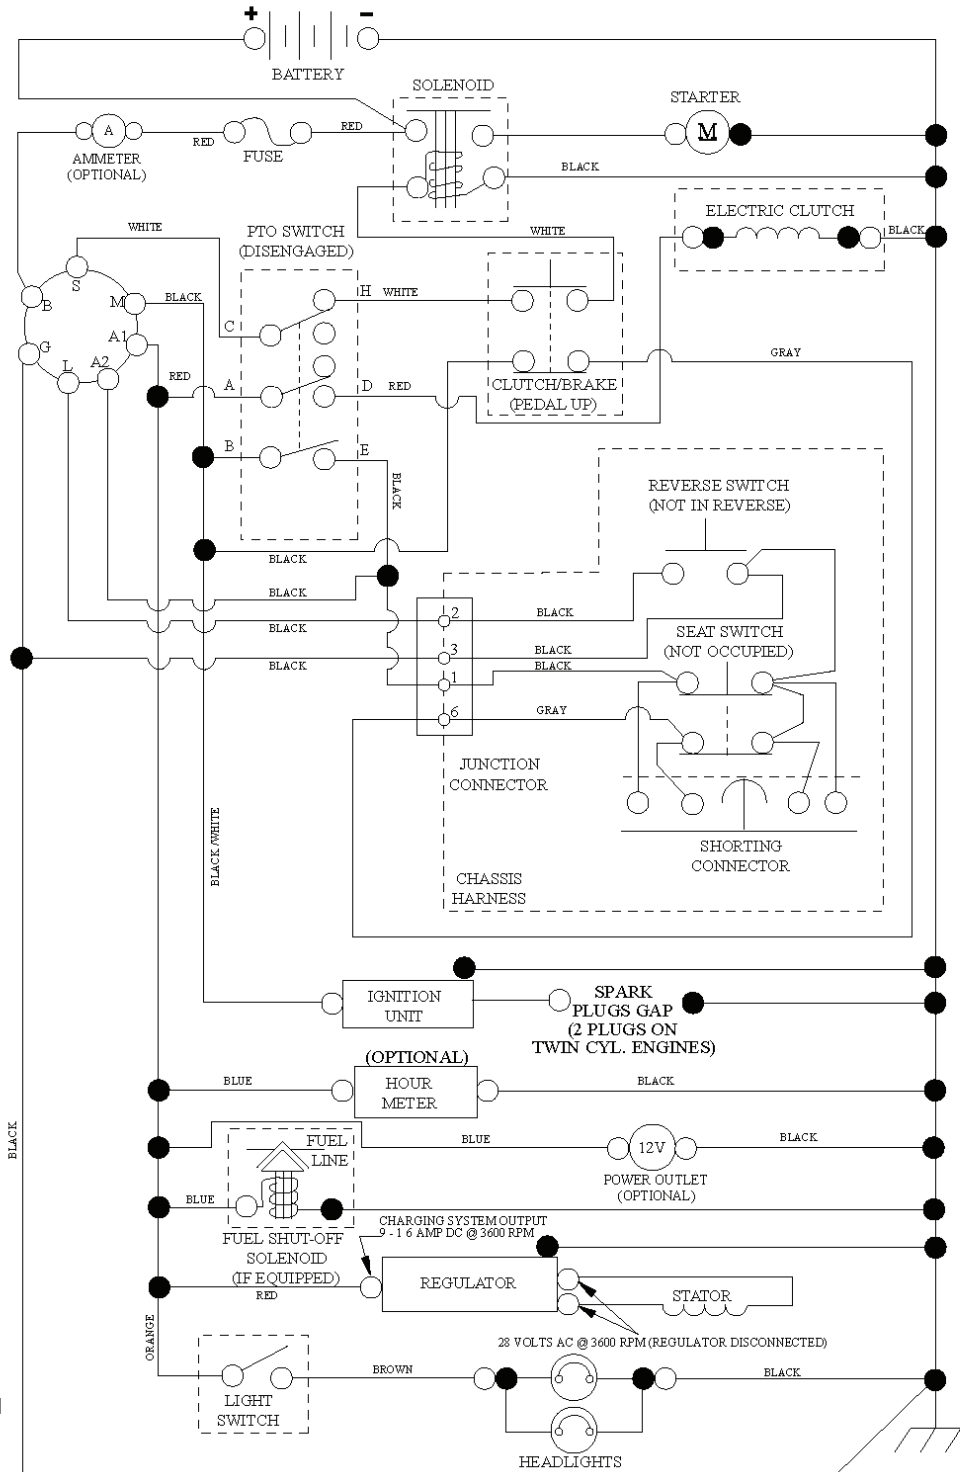

38-7_Tex_elect_1

REF.	PART NO.	DESCRIPTION	REMARK	QTY.	KIT
1	532444163	HOUSING		0	
6	532195186	ARM		0	
8	532193003	SCREW		0	
11	532138497	BLADE		0	
13	532192872	SHAFT ASSY		0	
14	532187281	BEARING HOUSING		0	
15	532110485	BEARING		0	
19	532196539	BOLT		0	
21	873680500	NUT		0	
23	532192557	HINGE		0	
24	532105304	HUB CAP		0	
25	532197026	TORSION SPRING		0	
26	532110452	NUT		0	
27	532401472	DEFLECTOR		0	
29	532131491	SHAFT		0	
30	532173984	SCREW		0	
31	532187690	WASHER		0	
32	532153532	PULLEY		0	
33	532400234	NUT		0	
34	872110612	BOLT		0	
40	873900600	NUT		0	
55	532197249	ARM		0	
56	532199092	SPACER		0	
57	817000616	SCREW		0	
59	532141043	GUARD		0	
68	532447559	BELT		0	
69	872140505	BOLT		0	
115	872110505	BOLT		0	
144	532193414	BELT GUIDE		0	
145	532193197	PULLEY		0	
147	532401872	SPRING		0	
188	532195161	STUD		0	
189	873900500	NUT		0	
199	532400095	BAFFLE		0	
209	819133210	WASHER		0	
241	532152927	SCREW		0	
242	532415598	HOSE COUPLING		0	
--	532192870	SPINDLE		0	
--	580304501	CUTTING DECK		0	

lift-tex_27

*Key 91 may be substituted for Key 101

REF.	PART NO.	DESCRIPTION	REMARK	QTY.	KIT
2	532422027	SHAFT		0	
3	532195231	LEVER		0	
7	532411555	GRIP		0	
10	532196314	SPRING		0	
87	532194209	SPRING		0	
88	532410710	SPRING		0	
89	819191912	WASHER		0	
90	532194208	PIN		0	
91	532195181	LINK		0	
97	817000612	SCREW		0	
98	532195270	LINK		0	
100	873930600	NUT		0	
101	532407003	LINK		0	

PTO SWITCH (MATING SIDE)

IGNITION SWITCH

POSITION	CIRCUIT	"MAKE"
OFF	M+G+A1	
RUN/OVERRIDE	B+A1	
RUN	B+A1	L+A2
START	B + S + A1	

CHASSIS HARNESS CONNECTOR (MATING SIDE)

DASH HARNESS CONNECTOR

WIRING INSULATED CLIPS
 NOTE: IF WIRING INSULATED CLIPS WERE REMOVED FOR SERVICING OF UNIT, THEY SHOULD BE RE-INSTALLED TO PROPERLY SECURE YOUR WIRING.