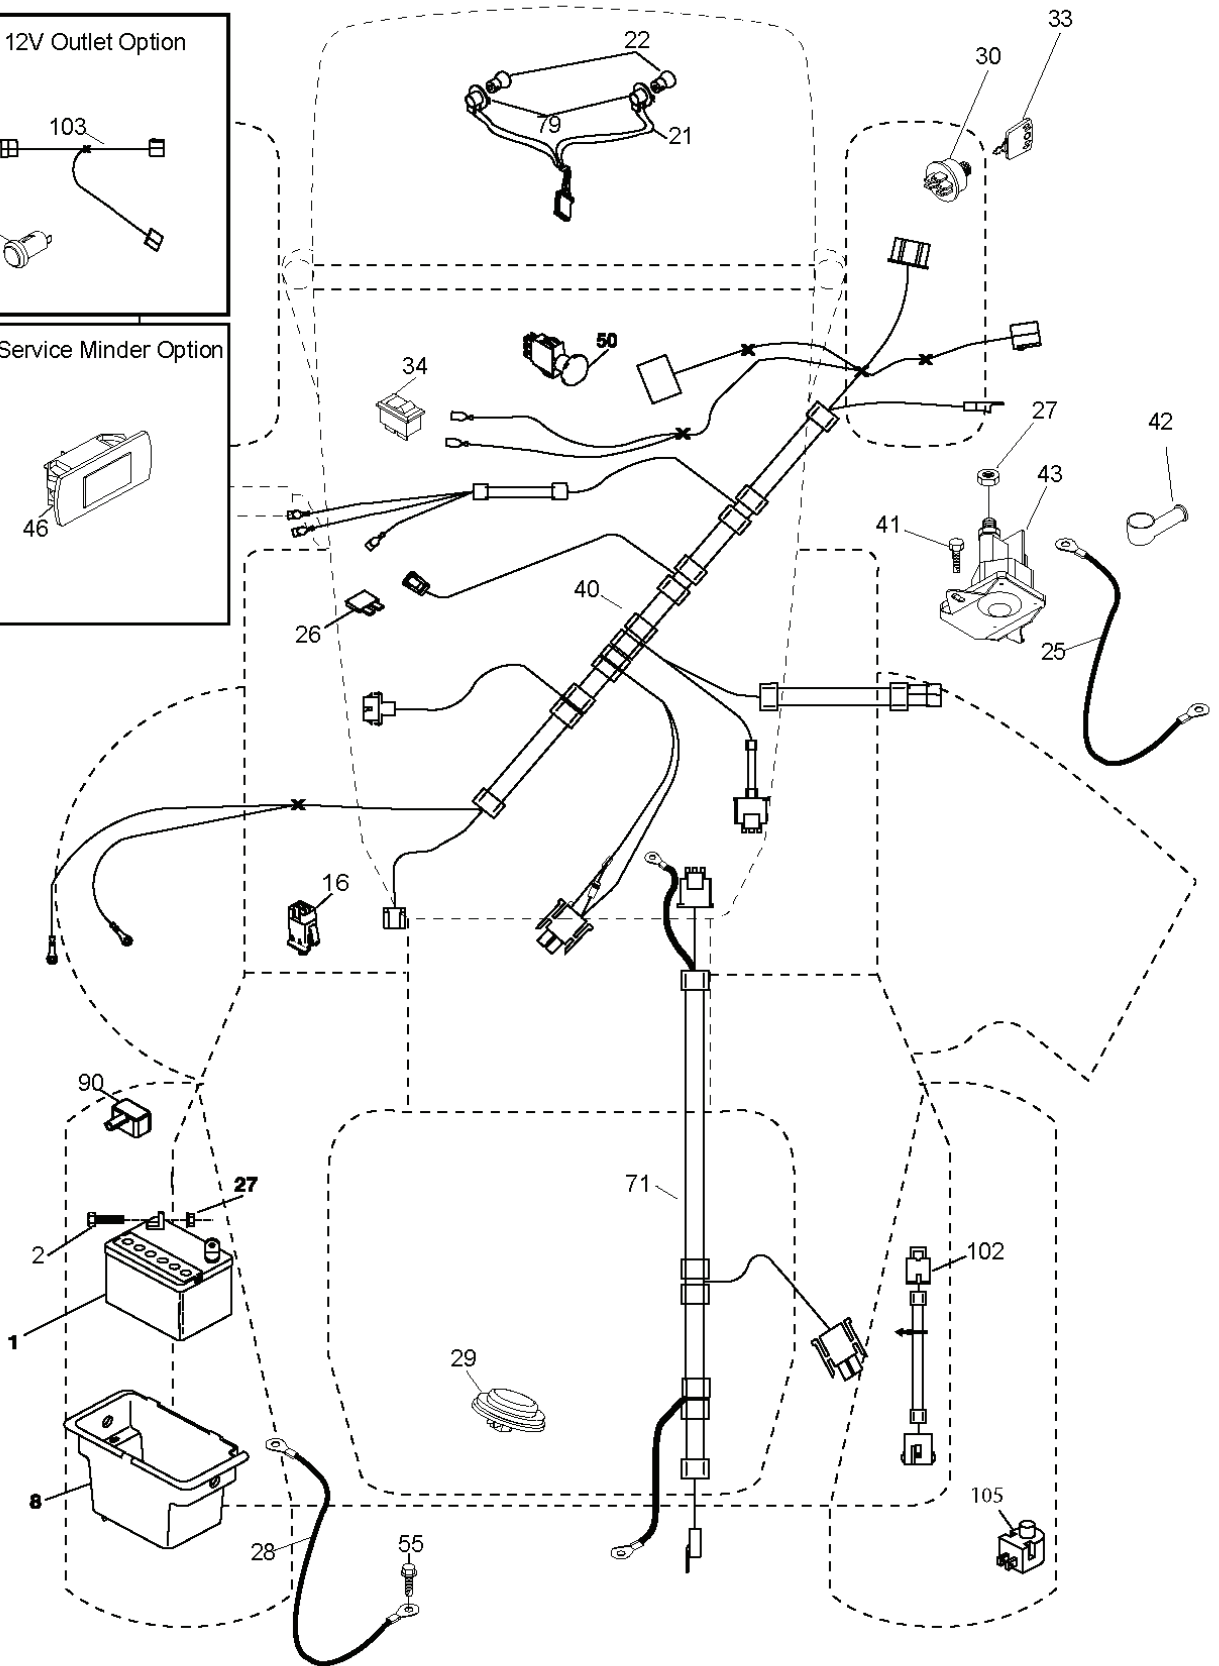

T12S

With 12V Outlet Option

With Service Minder Option

REF.	PART NO.	DESCRIPTION	REMARK	QTY.	KIT
1	532163465	BATTERY		0	
2	874760412	BOLT		0	
8	532193228	BOX		0	
16	532176138	MICRO SWITCH		0	
21	532400252	HARNESS		0	
22	532004152	BULB		0	
25	532412894	CABLE.STARTER.GGA.BL/R*SUBS/2*		0	
26	532175158	FUSE		0	
27	873510400	NUT		0	
28	532198885	CABLE		0	
29	532401545	SWITCH		0	
30	532193350	IGNITION MODULE		0	
33	532411935	KEY		0	
34	532110712	SWITCH		0	
40	532401104	CABLE ASSY		0	
41	817720408	SCREW		0	
42	532131563	COVER		0	
43	532192507	SOLENOID		0	
50	532174651	SWITCH		1	
55	817060512	SCREW		0	
71	532400449	CABLE		0	
79	532175242	HOLDER		0	
90	532435395	TERMINAL COVER		0	
102	532404454	CABLE		1	
105	532407568	SWITCH		1