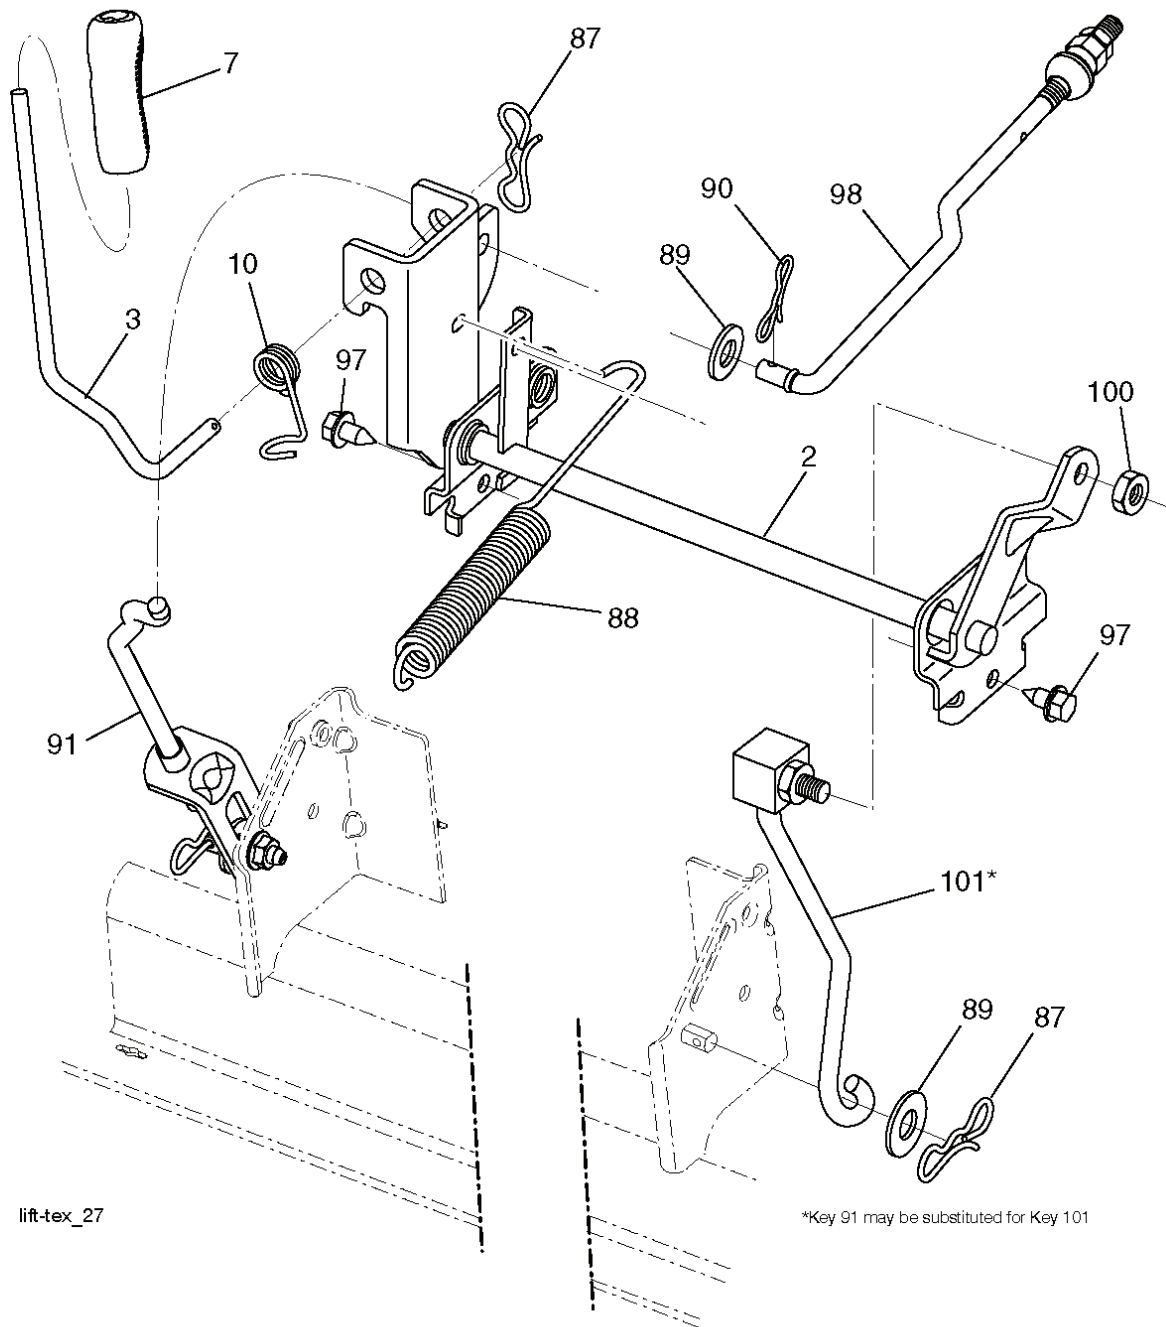

lift-tex_27

*Key 91 may be substituted for Key 101

REF.	PART NO.	DESCRIPTION	REMARK	QTY.	KIT
2	532422027	SHAFT		0	
3	532195231	LEVER		0	
7	532411555	GRIP		0	
10	532196314	SPRING		0	
87	532194209	SPRING		0	
88	532410710	SPRING		0	
89	819191912	WASHER		0	
90	532194208	PIN		0	
91	532195181	LINK		0	
97	817000612	SCREW		0	
98	532195270	LINK		0	
100	873930600	NUT		0	
101	532407003	LINK		0