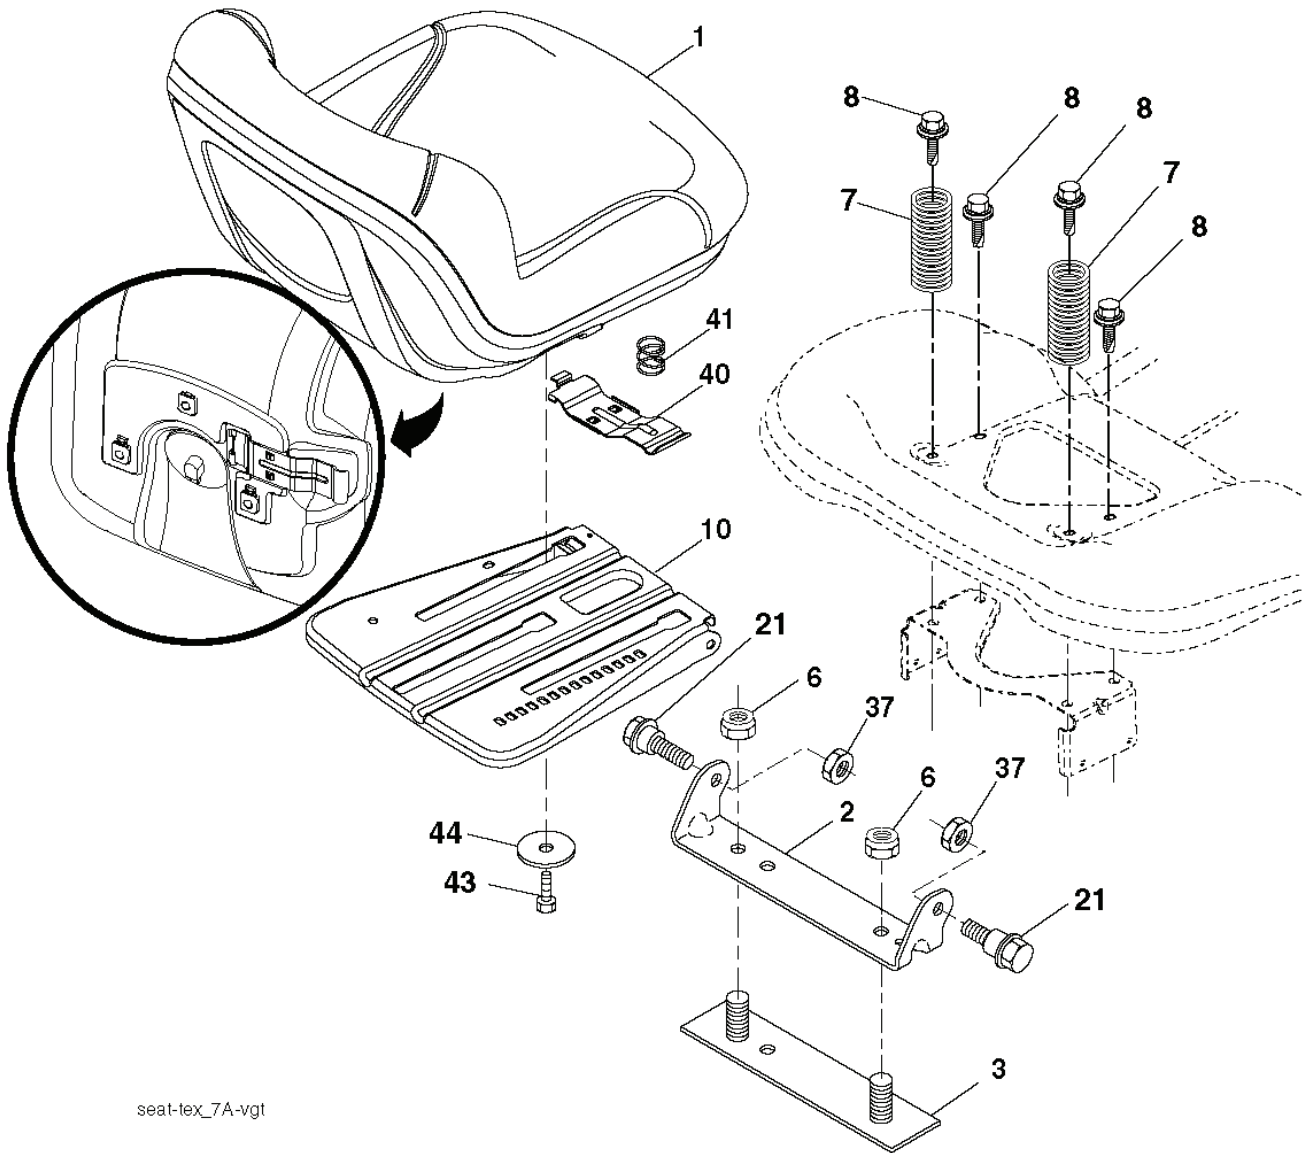

PTO SWITCH (MATING SIDE)

IGNITION SWITCH

POSITION	CIRCUIT	"MAKE"
OFF	M+G+A1	
RUN/OVERRIDE	B+A1	
RUN	B+A1	L+A2
START	B + S + A1	

CHASSIS HARNESS CONNECTOR (MATING SIDE)

DASH HARNESS CONNECTOR

WIRING INSULATED CLIPS
 NOTE: IF WIRING INSULATED CLIPS WERE REMOVED FOR SERVICING OF UNIT, THEY SHOULD BE RE-INSTALLED TO PROPERLY SECURE YOUR WIRING.

NON-REMOVABLE CONNECTIONS

REMOVABLE CONNECTIONS

seat-tex_7A-vgt

REF.	PART NO.	DESCRIPTION	REMARK	QTY.	KIT
1	532439819	SEAT		0	
2	532180166	BRACKET		0	
3	532140675	STRAP		0	
6	873800600	NUT		0	
7	532124181	SPRING		0	
8	532171877	BOLT		0	
10	532196977	PLATE		0	
21	532171852	BOLT		0	
37	873800500	LOCK NUT		0	
40	532197661	HANDLE		0	
41	532198200	SPRING		0	
43	874760612	BOLT		0	
44	819133812	WASHER		0	