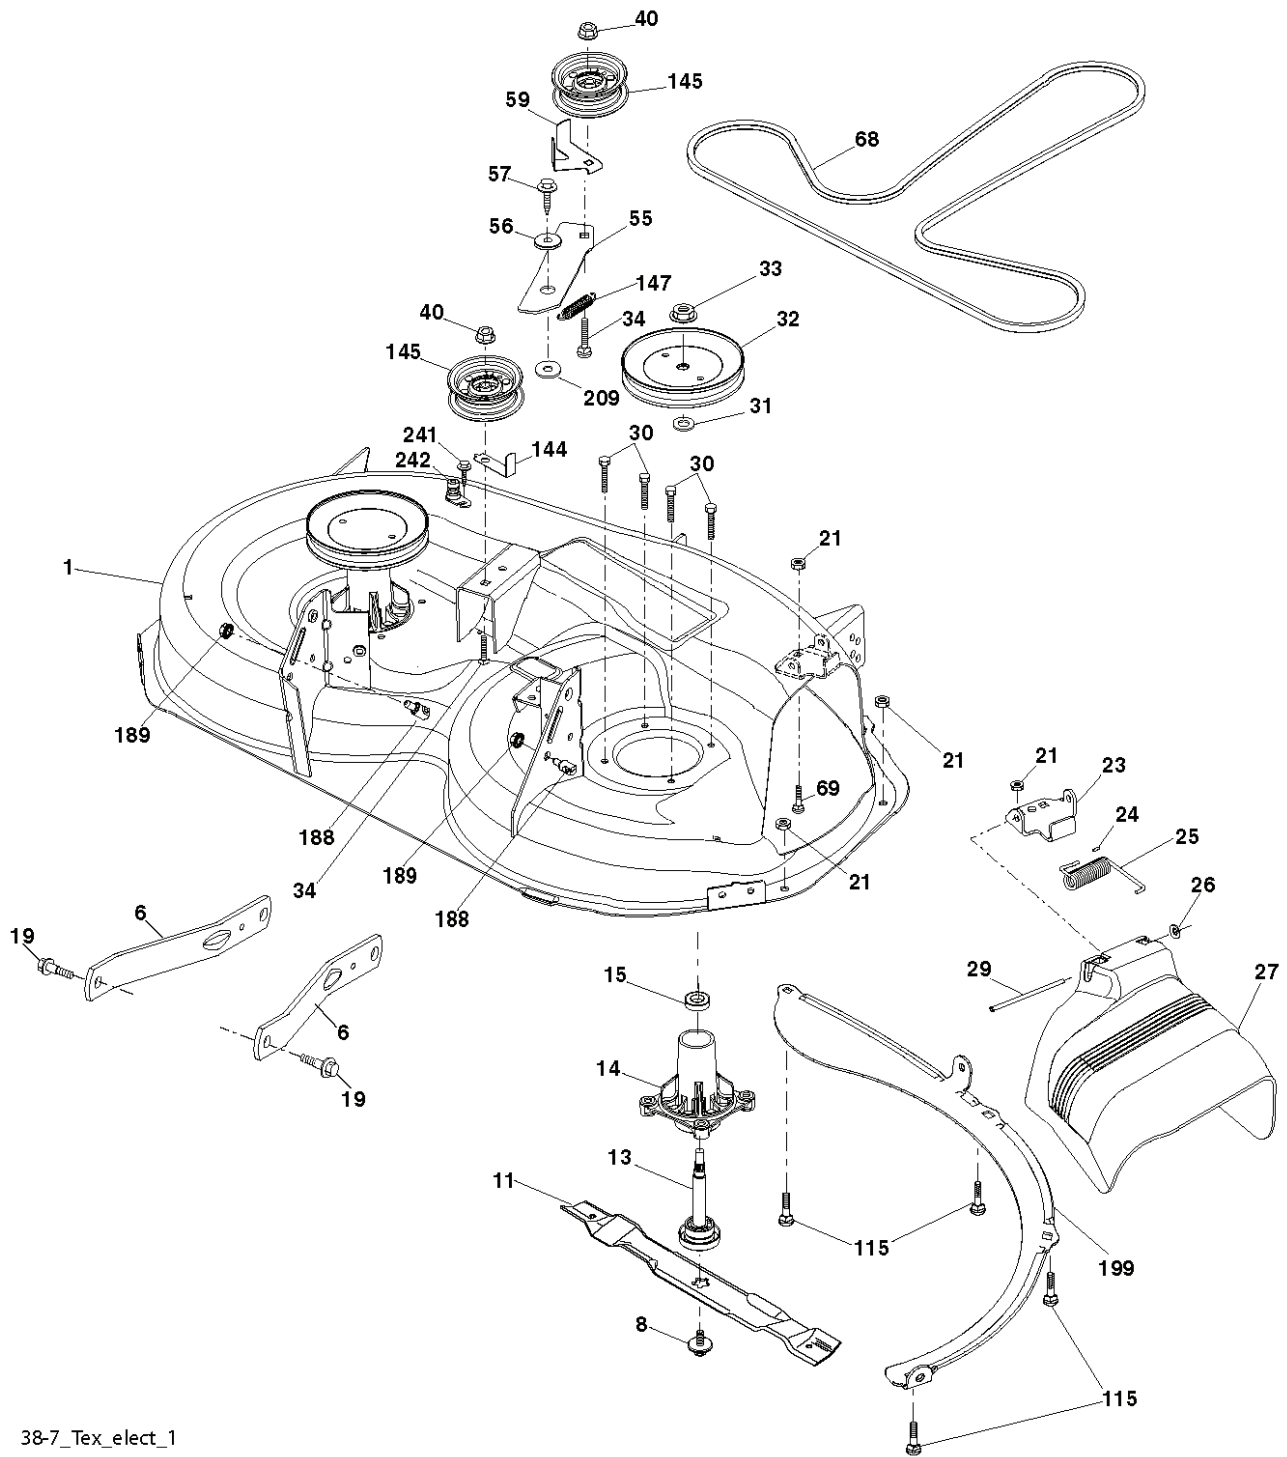

38-7_Tex_elect_1

REF.	PART NO.	DESCRIPTION	REMARK	QTY.	KIT
1	532444163	HOUSING		0	
6	532195186	ARM		0	
8	532193003	SCREW		0	
11	532138497	BLADE		0	
13	532192872	SHAFT ASSY		0	
14	532187281	BEARING HOUSING		0	
15	532110485	BEARING		0	
19	532196539	BOLT		0	
21	873680500	NUT		0	
23	532192557	HINGE		0	
24	532105304	HUB CAP		0	
25	532197026	TORSION SPRING		0	
26	532110452	NUT		0	
27	532401472	DEFLECTOR		0	
29	532131491	SHAFT		0	
30	532173984	SCREW		0	
31	532187690	WASHER		0	
32	532153532	PULLEY		0	
33	532400234	NUT		0	
34	872110612	BOLT		0	
40	873900600	NUT		0	
55	532197249	ARM		0	
56	532199092	SPACER		0	
57	817000616	SCREW		0	
59	532141043	GUARD		0	
68	532447559	BELT		0	
69	872140505	BOLT		0	
115	872110505	BOLT		0	
144	532193414	BELT GUIDE		0	
145	532193197	PULLEY		0	
147	532401872	SPRING		0	
188	532195161	STUD		0	
189	873900500	NUT		0	
199	532400095	BAFFLE		0	
209	819133210	WASHER		0	
241	532152927	SCREW		0	
242	532415598	HOSE COUPLING		0	
--	532192870	SPINDLE		0	
--	580304501	CUTTING DECK		0