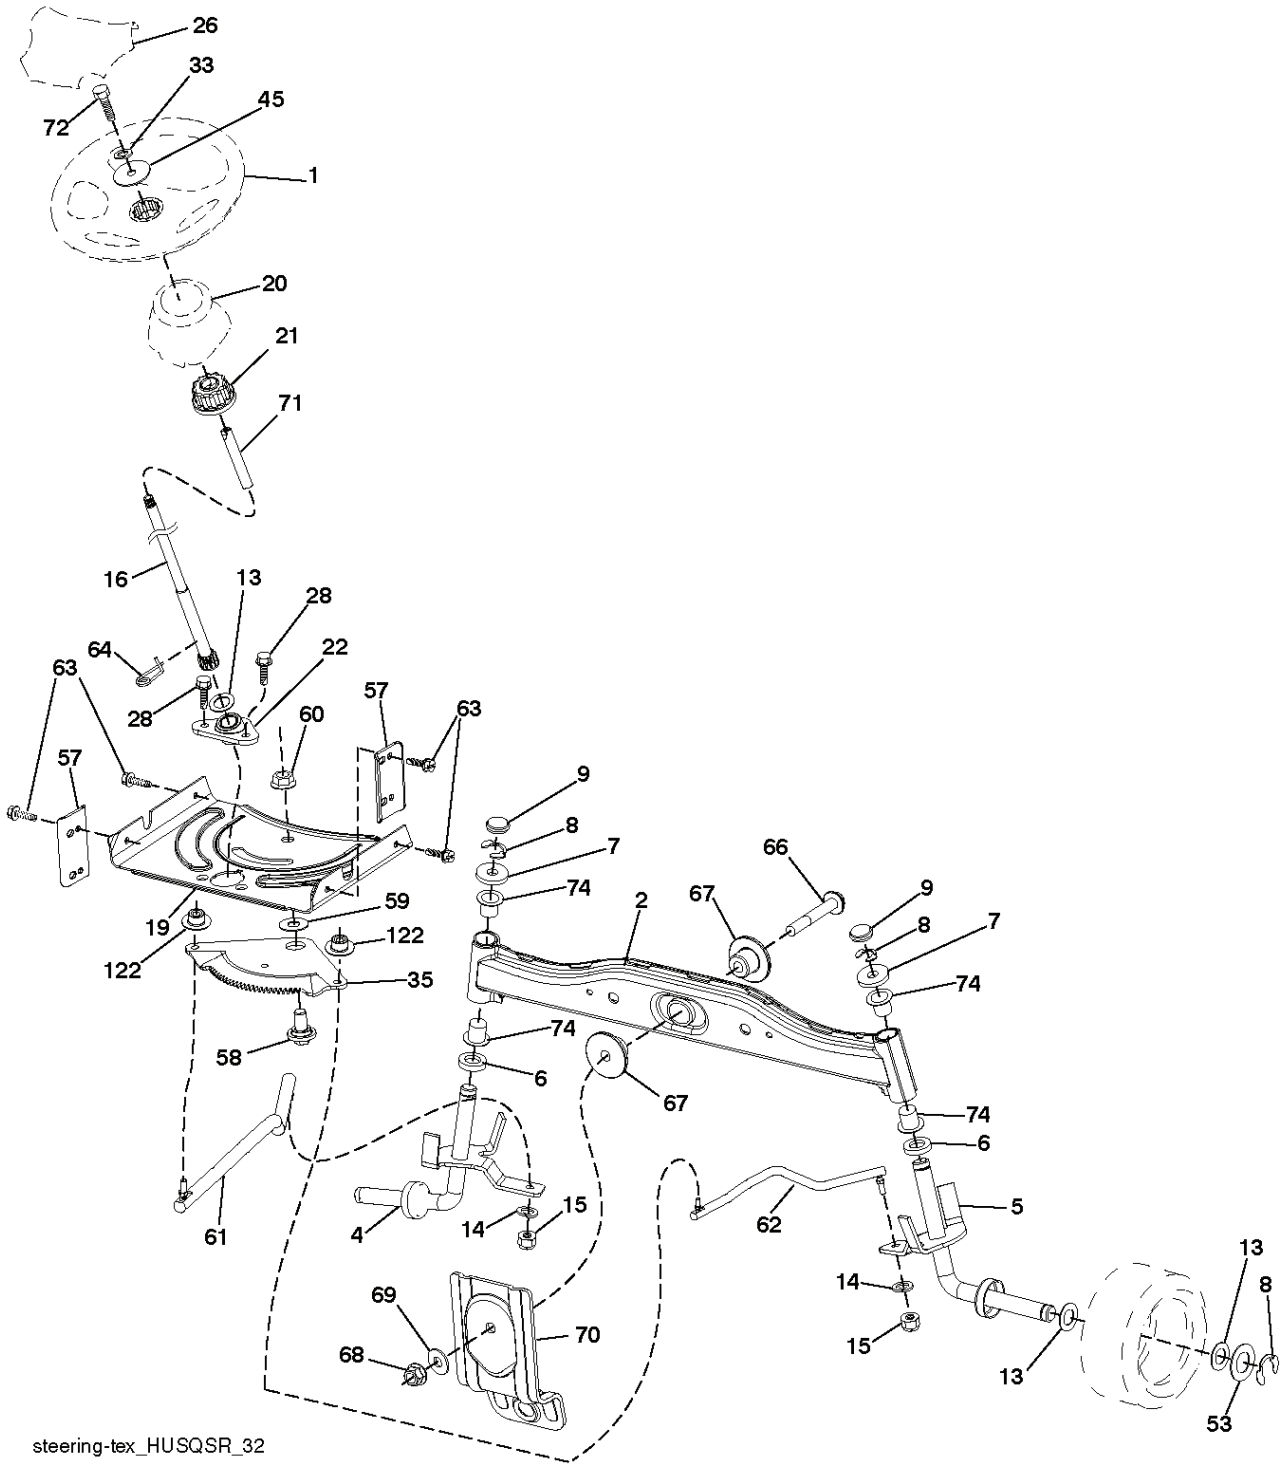

38-7_Tex_elect_1

REF.	PART NO.	DESCRIPTION	REMARK	QTY.	KIT
1	532444163	HOUSING		0	
6	532195186	ARM		0	
8	532193003	SCREW		0	
11	532138497	BLADE		0	
13	532192872	SHAFT ASSY		0	
14	532187281	BEARING HOUSING		0	
15	532110485	BEARING		0	
19	532196539	BOLT		0	
21	873680500	NUT		0	
23	532192557	HINGE		0	
24	532105304	HUB CAP		0	
25	532197026	TORSION SPRING		0	
26	532110452	NUT		0	
27	532401472	DEFLECTOR		0	
29	532131491	SHAFT		0	
30	532173984	SCREW		0	
31	532187690	WASHER		0	
32	532153532	PULLEY		0	
33	532400234	NUT		0	
34	872110612	BOLT		0	
40	873900600	NUT		0	
55	532197249	ARM		0	
56	532199092	SPACER		0	
57	817000616	SCREW		0	
59	532141043	GUARD		0	
68	532447559	BELT		0	
69	872140505	BOLT		0	
115	872110505	BOLT		0	
144	532193414	BELT GUIDE		0	
145	532193197	PULLEY		0	
147	532401872	SPRING		0	
188	532195161	STUD		0	
189	873900500	NUT		0	
199	532400095	BAFFLE		0	
209	819133210	WASHER		0	
241	532152927	SCREW		0	
242	532415598	HOSE COUPLING		0	
--	532192870	SPINDLE		0	
--	580304501	CUTTING DECK		0	

NON-REMOVABLE CONNECTIONS

REMOVABLE CONNECTIONS

seat-tex_7A-vgt

REF.	PART NO.	DESCRIPTION	REMARK	QTY.	KIT
1	532439819	SEAT		0	
2	532180166	BRACKET		0	
3	532140675	STRAP		0	
6	873800600	NUT		0	
7	532124181	SPRING		0	
8	532171877	BOLT		0	
10	532196977	PLATE		0	
21	532171852	BOLT		0	
37	873800500	LOCK NUT		0	
40	532197661	HANDLE		0	
41	532198200	SPRING		0	
43	874760612	BOLT		0	
44	819133812	WASHER		0	

REF.	PART NO.	DESCRIPTION	REMARK	QTY.	KIT
1	532059192	CAP VALVE		0	
2	532065139	NIPPLE		0	
3	532138336	RIM	Front 6"	0	
4	532059904	HOSE	Front (Service Item Only)	0	
5	532106222	TIRE	Front 15 x 6.0-6	0	
6	532124957	FITTING	(Front Wheel Only)	0	
7	532124959	BEARING	(Front Wheel Only)	0	
8	532175039	HUB CAP		0	
9	532420531	TIRE	Rear 18 x 9.5-8	0	
10	532124926	HOSE	Rear (Service Item Only)	0	
11	532138337	RIM SPROCKET	Rear 8"	0	
--	532144334	SEALING FOAM		0	