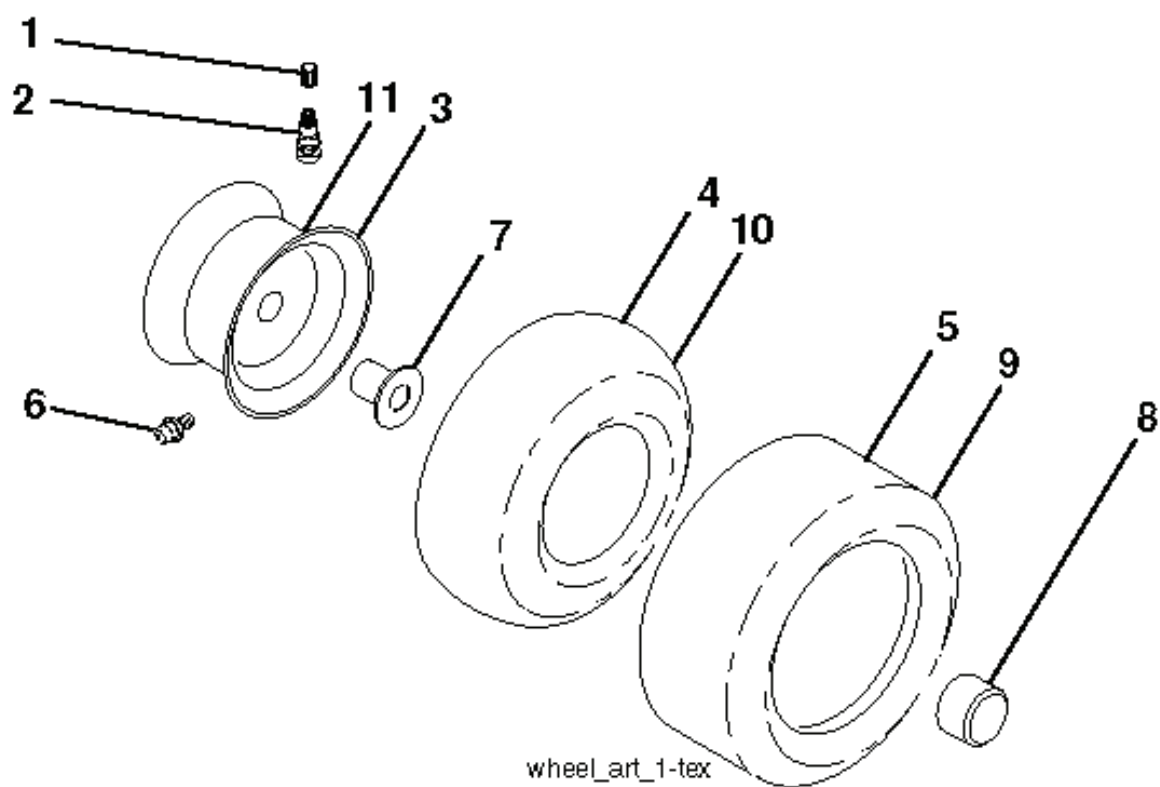

PTO SWITCH (MATING SIDE)

IGNITION SWITCH

POSITION	CIRCUIT	"MAKE"
OFF	M+G+A1	
RUN/OVERRIDE	B+A1	
RUN	B+A1	L+A2
START	B + S + A1	

CHASSIS HARNESS CONNECTOR (MATING SIDE)

DASH HARNESS CONNECTOR

WIRING INSULATED CLIPS
 NOTE: IF WIRING INSULATED CLIPS WERE REMOVED FOR SERVICING OF UNIT, THEY SHOULD BE RE-INSTALLED TO PROPERLY SECURE YOUR WIRING.

NON-REMOVABLE CONNECTIONS

REMOVABLE CONNECTIONS

seat-tex_7A-vgt

REF.	PART NO.	DESCRIPTION	REMARK	QTY.	KIT
1	532439819	SEAT		0	
2	532180166	BRACKET		0	
3	532140675	STRAP		0	
6	873800600	NUT		0	
7	532124181	SPRING		0	
8	532171877	BOLT		0	
10	532196977	PLATE		0	
21	532171852	BOLT		0	
37	873800500	LOCK NUT		0	
40	532197661	HANDLE		0	
41	532198200	SPRING		0	
43	874760612	BOLT		0	
44	819133812	WASHER		0	

REF.	PART NO.	DESCRIPTION	REMARK	QTY.	KIT
1	532059192	CAP VALVE		0	
2	532065139	NIPPLE		0	
3	532138336	RIM	Front 6"	0	
4	532059904	HOSE	Front (Service Item Only)	0	
5	532106222	TIRE	Front 15 x 6.0-6	0	
6	532124957	FITTING	(Front Wheel Only)	0	
7	532124959	BEARING	(Front Wheel Only)	0	
8	532175039	HUB CAP		0	
9	532420531	TIRE	Rear 18 x 9.5-8	0	
10	532124926	HOSE	Rear (Service Item Only)	0	
11	532138337	RIM SPROCKET	Rear 8"	0	
--	532144334	SEALING FOAM		0	