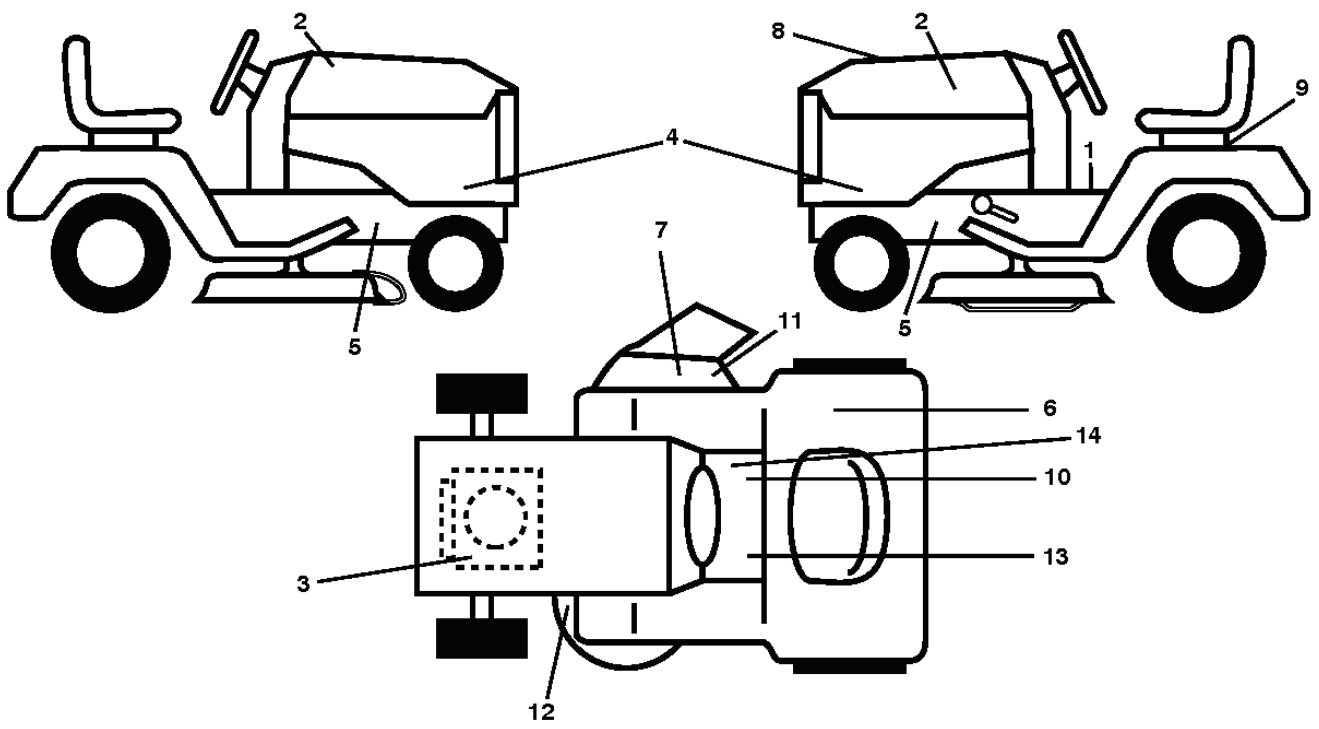

REF.	PART NO.	DESCRIPTION	REMARK	QTY.	KIT
1	532400389	LABEL		0	
2	581627301	DECAL		0	
3	532196841	DECAL		0	
4	532448069	DECAL		0	
5	532159736	DECAL		0	
6	532180432	DECAL		0	
7	532182166	DECAL		0	
8	532448060	DECAL		0	
9	532145005	DECAL		0	
10	532140837	DECAL		0	
11	532196357	DECALC."DANGER DEFLECTEUR"		0	
12	532194302	DECALC.SCHEMA MONTAGE		0	
13	532159737	DECAL		0	
14	532178302	DECAL		1	
--	532166960	DECAL		0	
--	532162598	DECAL		0	
--	532439681	PLATE		0	
--	532439966	PAD		0