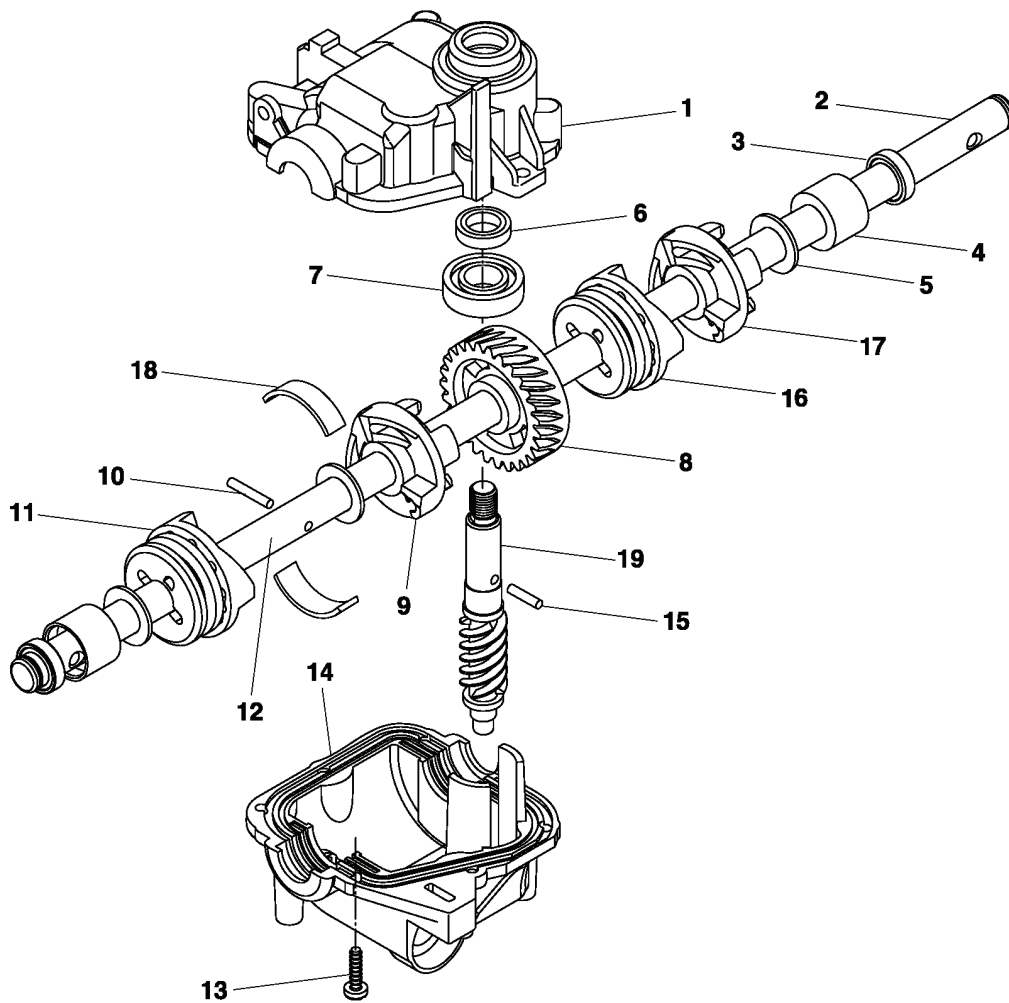

52SVH-BBC, 96141006303, 961410063, 200

SPARE PARTS LIST

ROTARY LAWN MOWER - MODEL NUMBER R152SVH-BBC (96141006303)
PRODUCT NUMBER 961 41 00-63
GEAR CASE ASSEMBLY - - PART NUMBER 532 40 80-29

REF.	PART NO.	DESCRIPTION	REMARK	QTY.	KIT
1	532412736	CASE		1	
2	532413269	SHAFT		1	
3	532183508	SEAL, OUTPUT SHAFT		1	
4	532183511	BUSHING		1	
5	532183509	WASHER		1	
6	532183514	SEAL, INPUT SHAFT		1	
7	532183506	BALL BEARING		1	
8	532412742	GEAR		1	
9	532412739	FIXED DOG CLUTCH LH		1	
10	532412746	PIN 3.50.337		1	
11	532412740	MOVEABLE DOG CLUTCH LH		1	
12	532413268	SHAFT		1	
13	532183513	SCREW		1	
14	532412747	CASE		1	
15	532412741	PIN 7 33732		1	
16	532412744	FIXED DOG CLUTCH RH		1	
17	532412743	CLUTCH		1	
18	532410731	SPRING		1	
19	532413267	SHAFT		1	

REF.	PART NO.	DESCRIPTION	REMARK	QTY.	KIT
55	532189378	DECAL		1	
49	532132004	NUT		1	
69	532751068	BEARING		1	
50	532188501	LEVER		1	
54	532189014	PIPE		1	
55	532194192	STUD		1	
56	812000058	E-CLIP		1	
57	532053998	WASHER		1	
58	873510600	NUT		1	
59	532190931	BELT COVER		1	
62	532750097	SCREW HEX HEAD RL508A/B		1	
63	532180188	LINK		1	
64	873197033	NUT		1	
66	532182131	STUC.GUIDE.BELT.RWGD		1	
67	532180393	SPRING		1	
68	873900400	NUT		1	
69	532190929	BRAKE, CLUTCH		1	
70	874780410	BOLT		1	
71	532188545	KEEPER		1	
72	532180394	SPRING		1	
81	532183365	SCREW		1	
-	532182134	DECAL:"WARNING"		1	