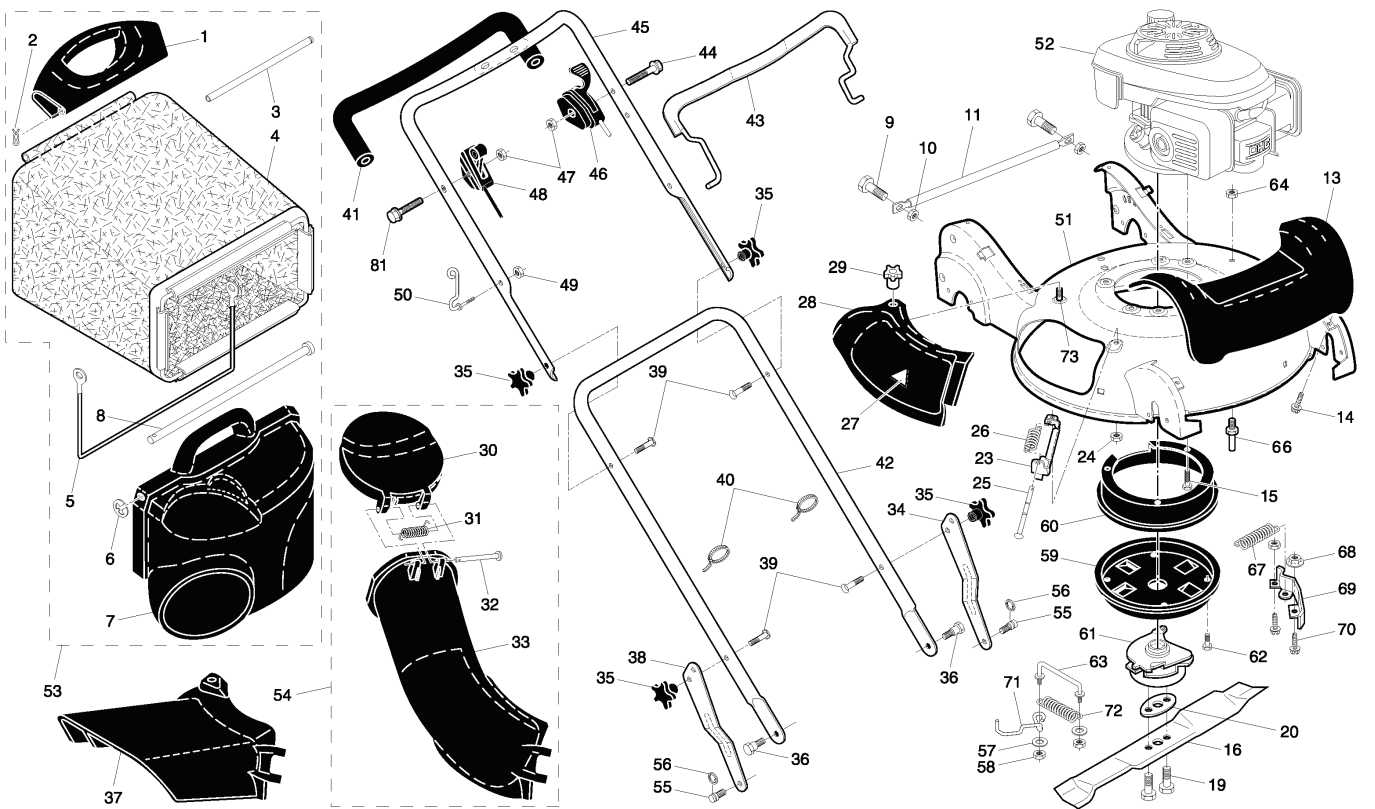

ROTARY LAWN MOWER - MODEL NUMBER R152SVH-BBC (96141006303) PRODUCT NUMBER 961 41 00-63

REF.	PART NO.	DESCRIPTION	REMARK	QTY.	KIT
1	532190582	HANDLE		1	
1	532197012	CONTROL		1	
2	532411673	COVER		1	
3	532187353	DISC		1	
3	532183483	PIN		1	
4	532401898	BOX		1	
4	532190037	ARM		1	
5	532188506	FRAME		1	
5	532411664	COVER		1	
6	532181698	SCREW		1	
6	812000014	RETAINER RING		1	
7	532400723	BRACKET		1	
7	532190581	BAG		1	
9	532197011	CABLE		1	
8	532183479	PIN		1	
9	872140405	BOLT		1	
10	532416963	DRIVE COVER		1	
10	873800400	NUT		1	
11	532194188	SCREW		1	
11	532190692	PIPE		1	
12	812000012	RETAINER RING		1	
13	532088652	SCREW		1	
14	532408027	BEARING		1	
15	532408029	GEARBOX ASSY		1	
15	532150406	BOLT		1	
16	532406558	SPRING		1	
16	532199380	BLADE		1	
19	532193407	BOLT		1	
17	532408005	BELT		1	
20	532193409	SPACER WASHER		1	
18	532163409	SCREW		1	
19	532194018	PULLEY		1	
23	532183609	BRACKET		1	
22	532193791	PULLEY		1	
24	532191730	NUT		1	
25	532183445	PIN		1	
23	532197480	O-RING		1	
24	532409149	NUT		1	
25	873930500	NUT		1	
27	532182166	DECAL		1	
26	532416734	ARM		1	
28	532190515	PLATE		1	
27	532166043	PULLEY		1	
29	532183447	KNOB		1	
30	532190580	PLATE		1	
28	532160829	BOLT		1	
29	817060410	SCREW		1	
31	532183478	SPRING		1	
32	532183445	PIN		1	
30	532183457	SHIELD		1	
31	532088348	WASHER		1	
32	532192619	WHEEL		1	
35	532185588	KNOB		1	
33	532409148	NUT		1	
36	532194187	BOLT		1	
34	532183442	RADKAPPE		1	
35	532185994	KNOB		1	
37	532185996	DEFLECTOR		1	
37	532404845	PAWL DRIVE		1	
39	532191574	SCREW		1	
38	812000058	E-CLIP		1	
40	532066426	HOOP		1	
39	532403849	PINION		1	
43	532190520	LEVER		1	
42	532187096	HANDLE		1	
44	532190518	LEVER		1	
43	532186299	BAIL		1	
46	532192230	WHEEL		1	
47	532183438	BUSHING		1	
44	532183365	SCREW		1	
48	532169675	PIN		1	
45	532186296	HANDLE		1	
49	532196469	SHAFT		1	
46	532196541	CONTROL		1	
47	532132004	NUT		1	
50	532408031	BELT		1	
48	532191257	THROTTLE CONTROL		1	
53	532416740	REAR AXLE		1