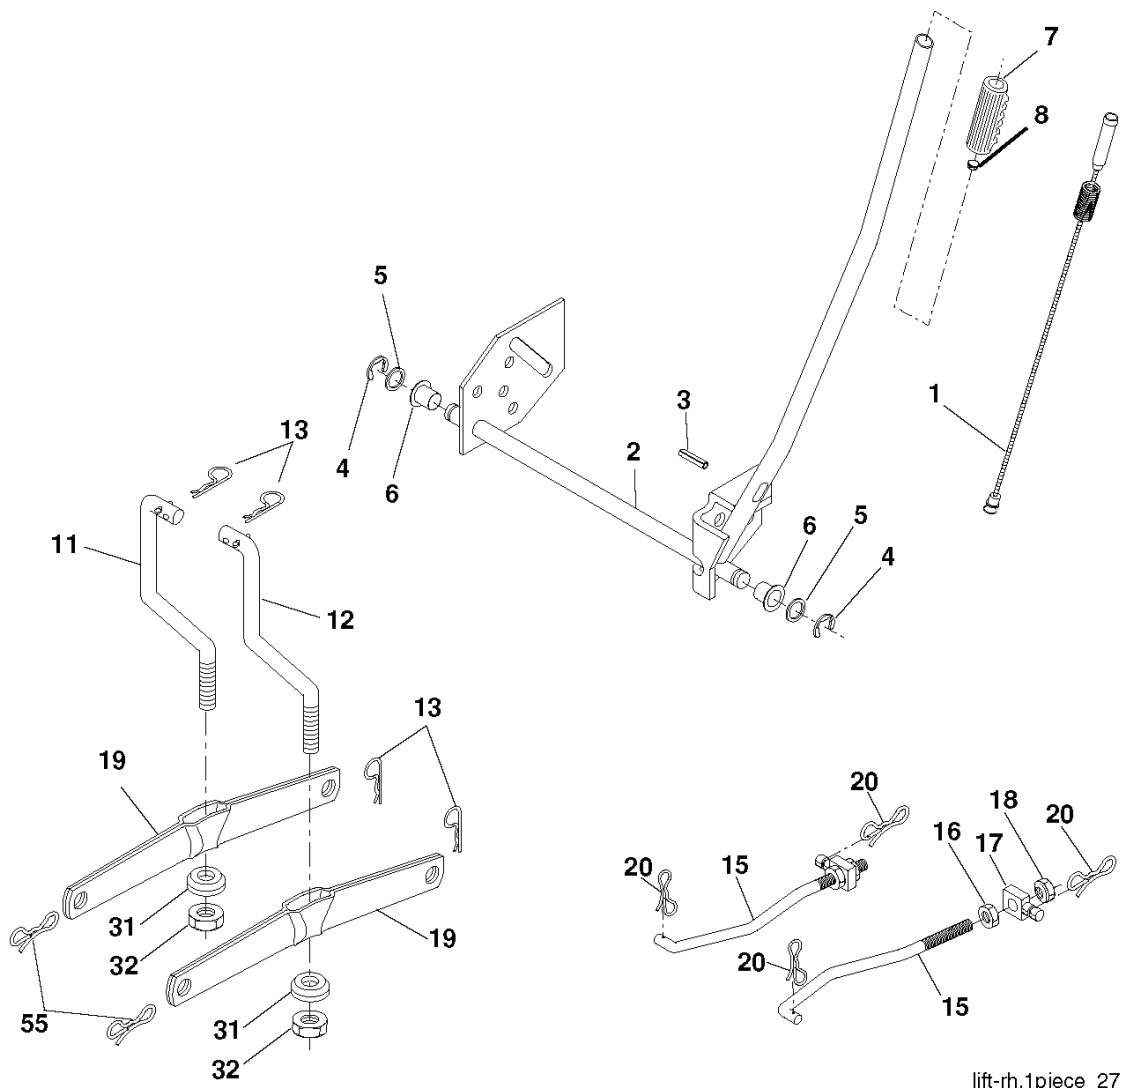

lift-rh.1piece_27

REF.	PART NO.	DESCRIPTION	REMARK	QTY.	KIT
1	532404981	PLUNGE		1	
2	532159471	LEVER		1	
3	532105767	PIN RETAINING SCREW		1	
4	812000002	RETAINER RING		1	
5	819211621	WASHER		1	
6	532120183	BEARING		1	
7	532109413	GRIP		1	
8	532124526	KNOB		1	
11	532139865	LINK		1	
12	532139866	LINK		1	
13	532124670	RETAINER RING		1	
15	532173288	LINK		1	
16	873350800	NUT		1	
17	532175689	BRACKET		1	
18	873800800	NUT		1	
19	532139868	LEVER		1	
20	532194209	SPRING		1	
31	532169865	BEARING		1	
32	873540600	NUT		1	
55	532194208	PIN		1