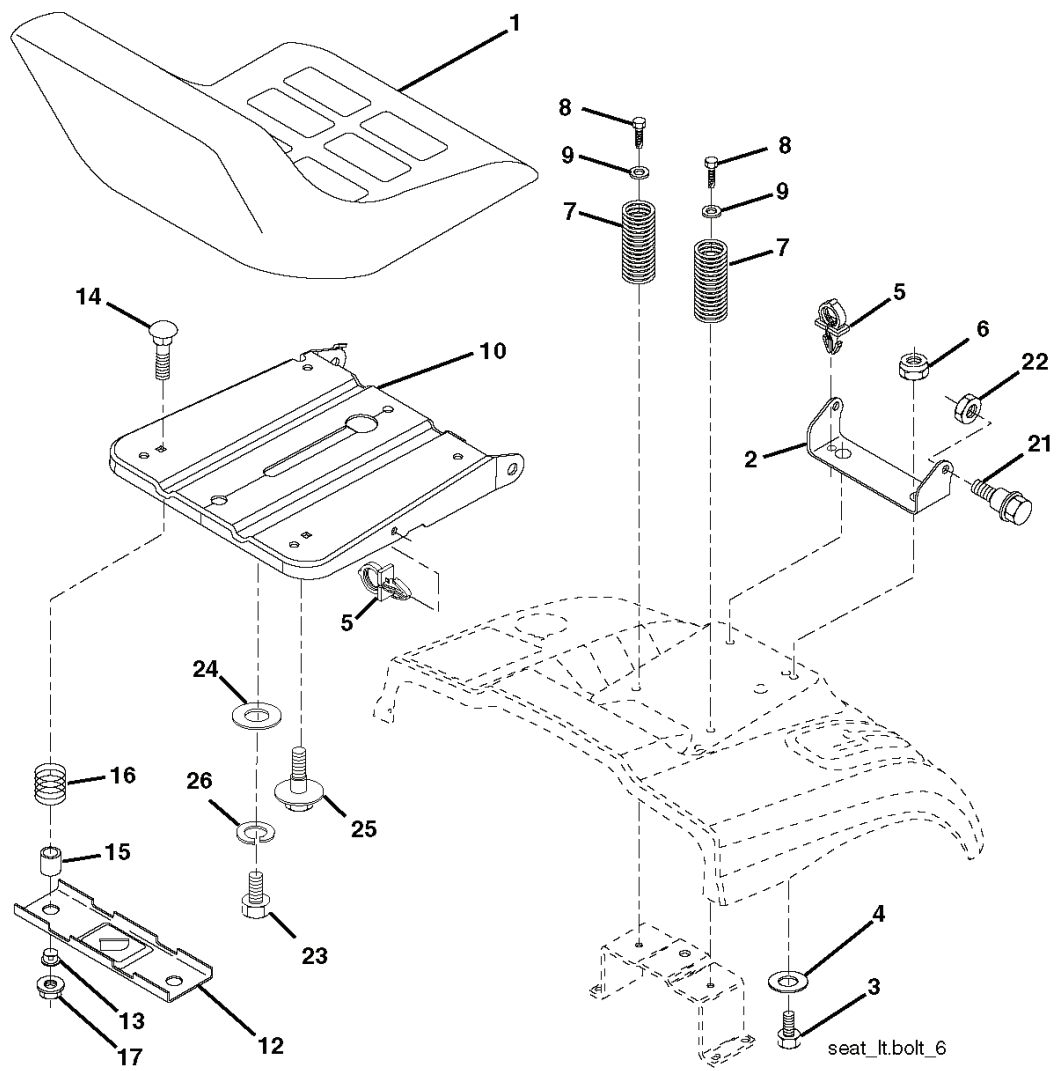

LT131, 96011026407, 2012-08

SPARE PARTS LIST

REF.	PART NO.	DESCRIPTION	REMARK	QTY.	KIT
1	532163465	BATTERY		1	
2	874760412	BOLT		1	
8	532176689	BATTERY BOX		1	
16	532176138	MICRO SWITCH		1	
21	532175688	HARNESS		1	
22	532004152	BULB		1	
24	532421297	CABLE		1	
25	532421299	CABLE		1	
26	532175158	FUSE		1	
27	873510400	NUT		1	
28	532421298	CABLE		1	
29	532192749	SWITCH,SEAT,DP W/RAMPS		1	
30	532193350	IGNITION MODULE		1	
33	532411935	KEY		1	
34	532110712	SWITCH		1	
40	532197428	CABLE ASSY		1	
41	871110408	BOLT		1	
42	532131563	COVER		1	
43	532192507	SOLENOID		1	
79	532175242	HOLDER		1	
90	532435395	TERMINAL COVER		1	
92	532196615	CABLE ASSY		1	
93	532192540	SCREW		1	
94	532191834	MODULE,REVERSE,ROS		1	

REF.	PART NO.	DESCRIPTION	REMARK	QTY.	KIT
796032	586617101	AIR FILTER		1	
QC12YC	531029776	SPARK PLUG		1	
394358	582288363	FUEL FILTER		1	
532138255	532138255	BELT		1	
532193214	532193214	BELT		1	
532193957	532193957	RIDE ON BLADE		1	

REF.	PART NO.	DESCRIPTION	REMARK	QTY.	KIT
1	532401042	SIEGE CONDUCTEUR		1	
2	532140551	BRACKET		1	
3	871110616	SCREW		1	
4	819131610	WASHER		1	
5	532145006	CLIP		1	
6	873800600	NUT		1	
7	532124181	SPRING		1	
8	817000616	SCREW		1	
9	819131614	WASHER		1	
10	532195530	BERCEAU DE SIEGE CONDUCTEUR		1	
12	532174648	BRACKET		1	
13	532121248	BUSHING		1	
14	872050412	BOLT		1	
15	532134300	SPACER		1	
16	532121250	SPRING		1	
17	532123976	LOCKNUT		1	
21	532171852	BOLT		1	
22	873800500	LOCK NUT		1	
23	871110814	BOLT		1	
24	819171912	WASHER		1	
25	532127018	BOLT		1	
26	810040800	WASHER		1	