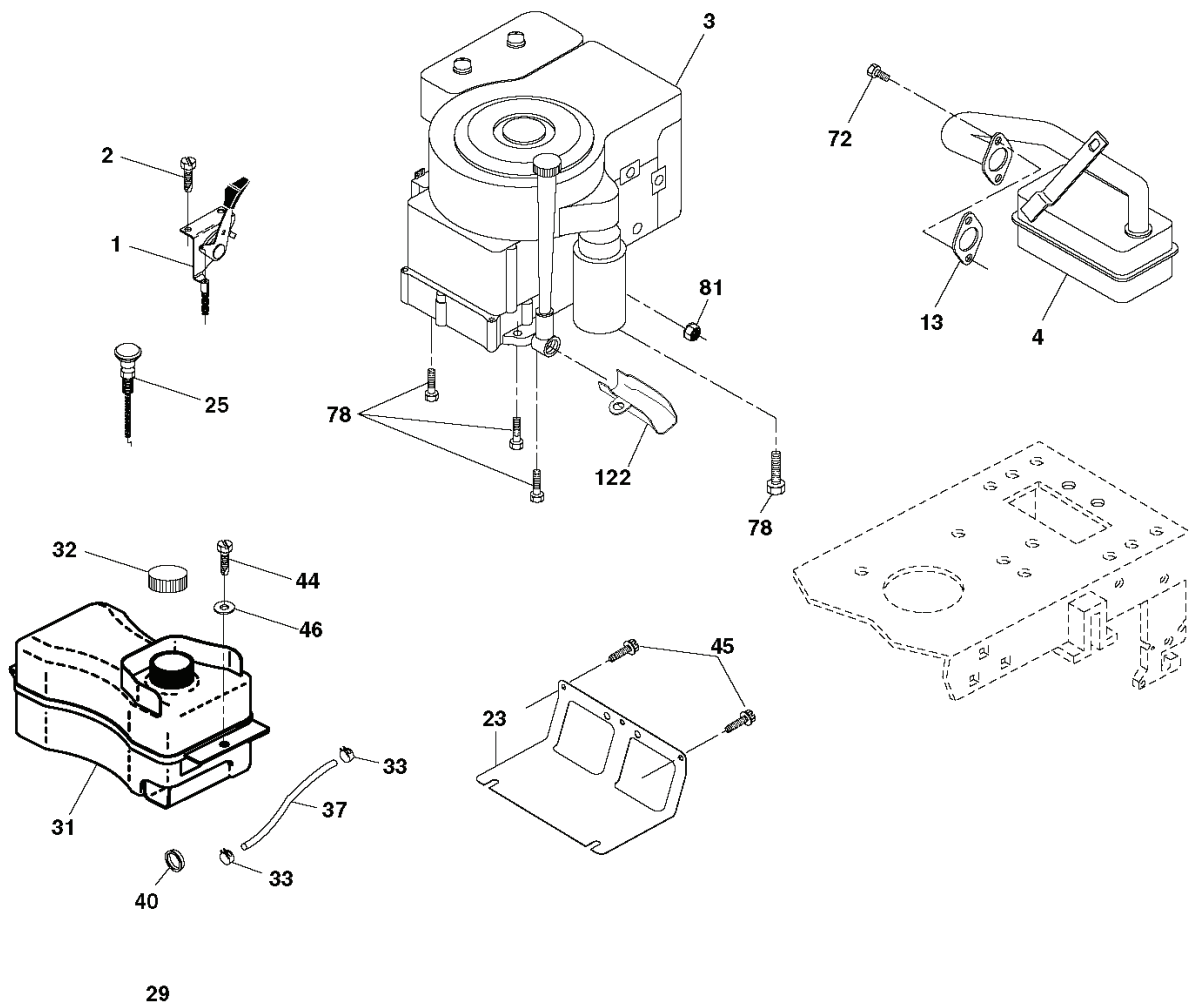

29

OPTIONAL EQUIPMENT
Spark Arrester

engine-LT_bs_10

REF.	PART NO.	DESCRIPTION	REMARK	QTY.	KIT
1	532170551	THROTTLE CONTROL		1	
2	817720408	SCREW		1	
4	532179758	MUFFLER		1	
3	000000000	W/O DESCRIPTION	ENGINE B&S MODEL 219807-3402-B1 (438614)	1	
13	532165291	GASKET		1	
23	532169837	HEAT SHIELD		1	
25	532190695	CONTROL CHOKE		1	
29	532137180	SPARK ARRESTER KIT		1	
31	532407516	FUEL TANK		1	
32	532430220	FUEL CAP		1	
33	532123487	HOSE CLAMP		1	
37	532137040	HOSE		1	
40	532124028	BUSHING		1	
44	817670412	SCREW		1	
45	817000612	SCREW		1	
46	819091416	WASHER		1	
72	532192334	SCREW		1	
78	817060620	SCREW		1	
81	873510400	NUT		1	
122	532421922	EXTENSION PIPE		1