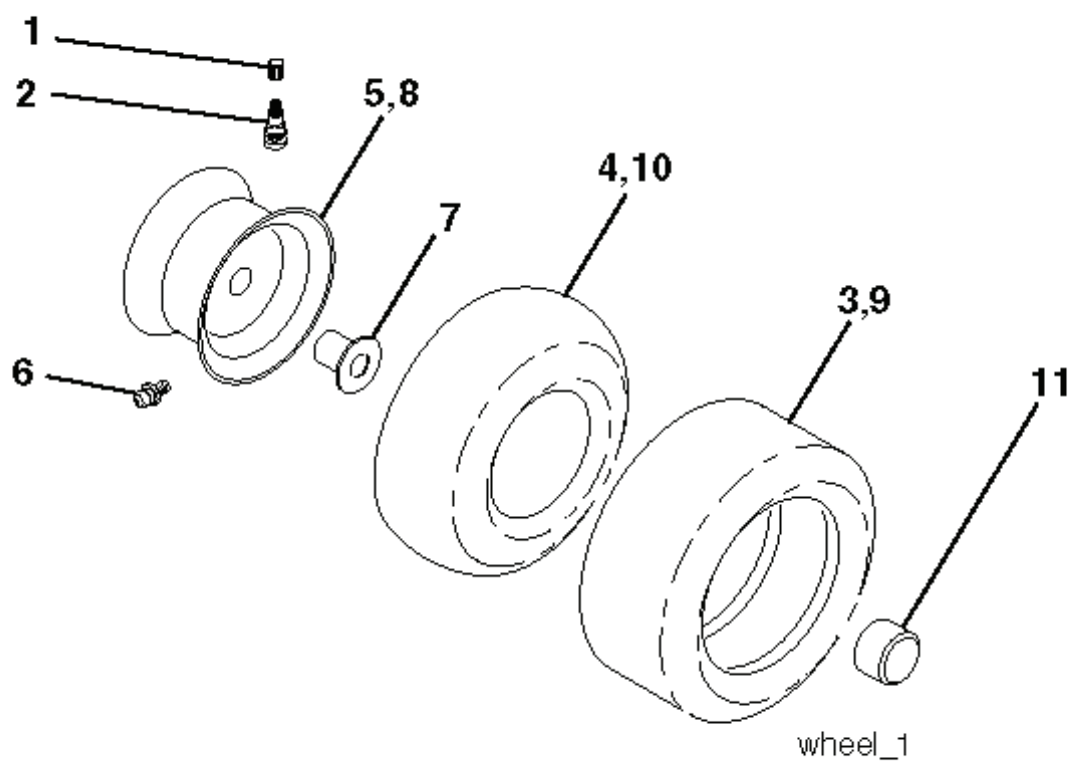

REF.	PART NO.	DESCRIPTION	REMARK	QTY.	KIT
1	532059192	CAP VALVE		1	
2	532065139	NIPPLE		1	
3	532124157	TIRE	Front 15 x 6.0-6	1	
4	532059904	HOSE	Front (Service Item Only)	1	
5	532138336	RIM	Front 6"	1	
6	532124957	FITTING	(Front Wheel Only)	1	
7	532124959	BEARING	(Front Wheel Only)	1	
8	532138337	RIM SPROCKET	Rear 8"	1	
9	532123969	TIRE	Rear 18 x 9.5-8 C	1	
10	532124926	HOSE	Rear (Service Item Only)	1	
11	532175039	HUB CAP		1	
--	532144334	SEALING FOAM		1