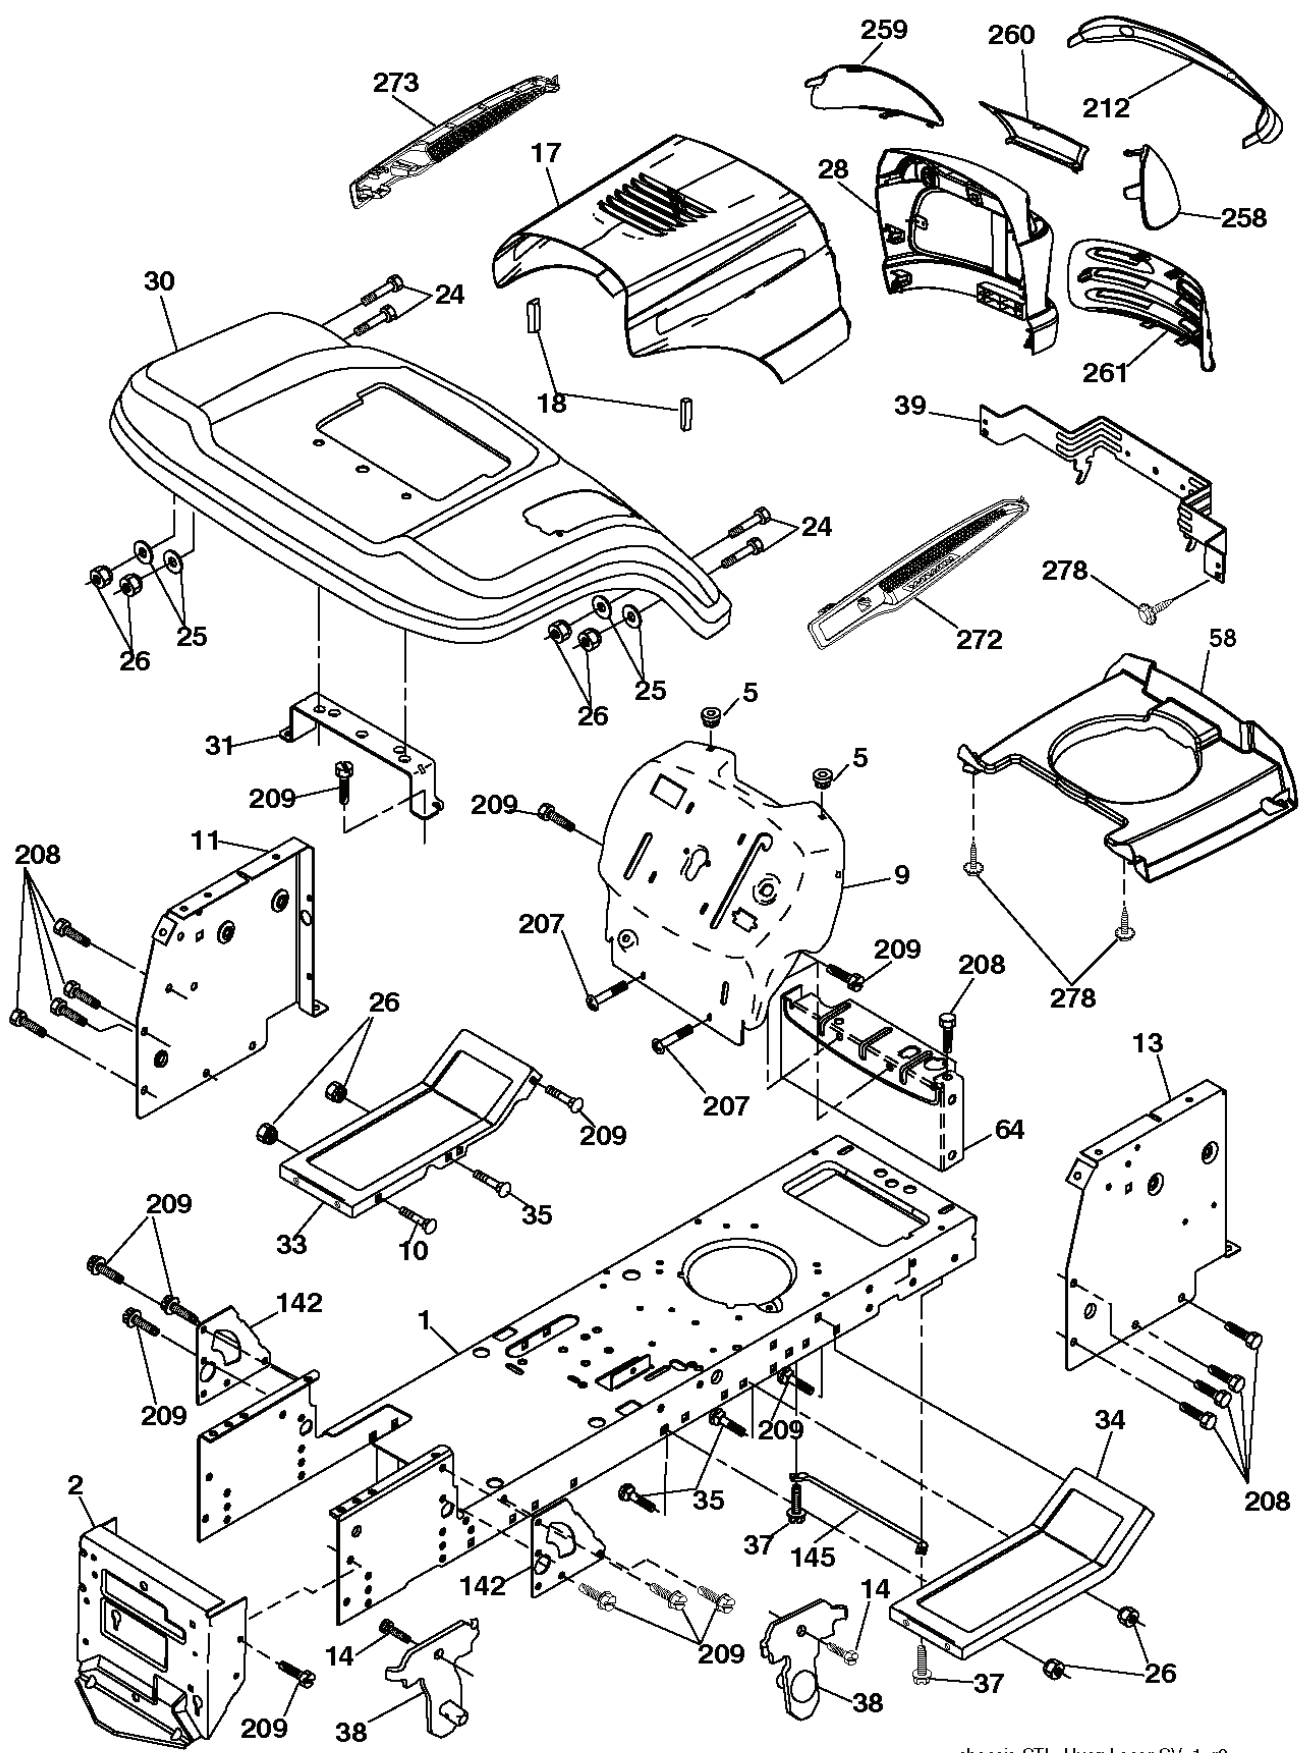

LT131, 96011026407, 2012-08

SPARE PARTS LIST

REF.	PART NO.	DESCRIPTION	REMARK	QTY.	KIT
1	532163465	BATTERY		1	
2	874760412	BOLT		1	
8	532176689	BATTERY BOX		1	
16	532176138	MICRO SWITCH		1	
21	532175688	HARNESS		1	
22	532004152	BULB		1	
24	532421297	CABLE		1	
25	532421299	CABLE		1	
26	532175158	FUSE		1	
27	873510400	NUT		1	
28	532421298	CABLE		1	
29	532192749	SWITCH,SEAT,DP W/RAMPS		1	
30	532193350	IGNITION MODULE		1	
33	532411935	KEY		1	
34	532110712	SWITCH		1	
40	532197428	CABLE ASSY		1	
41	871110408	BOLT		1	
42	532131563	COVER		1	
43	532192507	SOLENOID		1	
79	532175242	HOLDER		1	
90	532435395	TERMINAL COVER		1	
92	532196615	CABLE ASSY		1	
93	532192540	SCREW		1	
94	532191834	MODULE,REVERSE,ROS		1	

REF.	PART NO.	DESCRIPTION	REMARK	QTY.	KIT
796032	586617101	AIR FILTER		1	
QC12YC	531029776	SPARK PLUG		1	
394358	582288363	FUEL FILTER		1	
532138255	532138255	BELT		1	
532193214	532193214	BELT		1	
532193957	532193957	RIDE ON BLADE		1	

REF.	PART NO.	DESCRIPTION	REMARK	QTY.	KIT
1	532401042	SIEGE CONDUCTEUR		1	
2	532140551	BRACKET		1	
3	871110616	SCREW		1	
4	819131610	WASHER		1	
5	532145006	CLIP		1	
6	873800600	NUT		1	
7	532124181	SPRING		1	
8	817000616	SCREW		1	
9	819131614	WASHER		1	
10	532195530	BERCEAU DE SIEGE CONDUCTEUR		1	
12	532174648	BRACKET		1	
13	532121248	BUSHING		1	
14	872050412	BOLT		1	
15	532134300	SPACER		1	
16	532121250	SPRING		1	
17	532123976	LOCKNUT		1	
21	532171852	BOLT		1	
22	873800500	LOCK NUT		1	
23	871110814	BOLT		1	
24	819171912	WASHER		1	
25	532127018	BOLT		1	
26	810040800	WASHER		1	

REF.	PART NO.	DESCRIPTION	REMARK	QTY.	KIT
166	817490510	SCREW		1	
168	532165492	BOLT		1	
169	532165580	RETAINER		1	
170	532187414	KEEPER		1	
197	532169613	SLEEVE		1	
198	532169593	WASHER		1	
202	872110614	BOLT		1	
263	817000612	SCREW		1	
268	532182402	PROTECTOR		1	
275	819131614	WASHER		1	