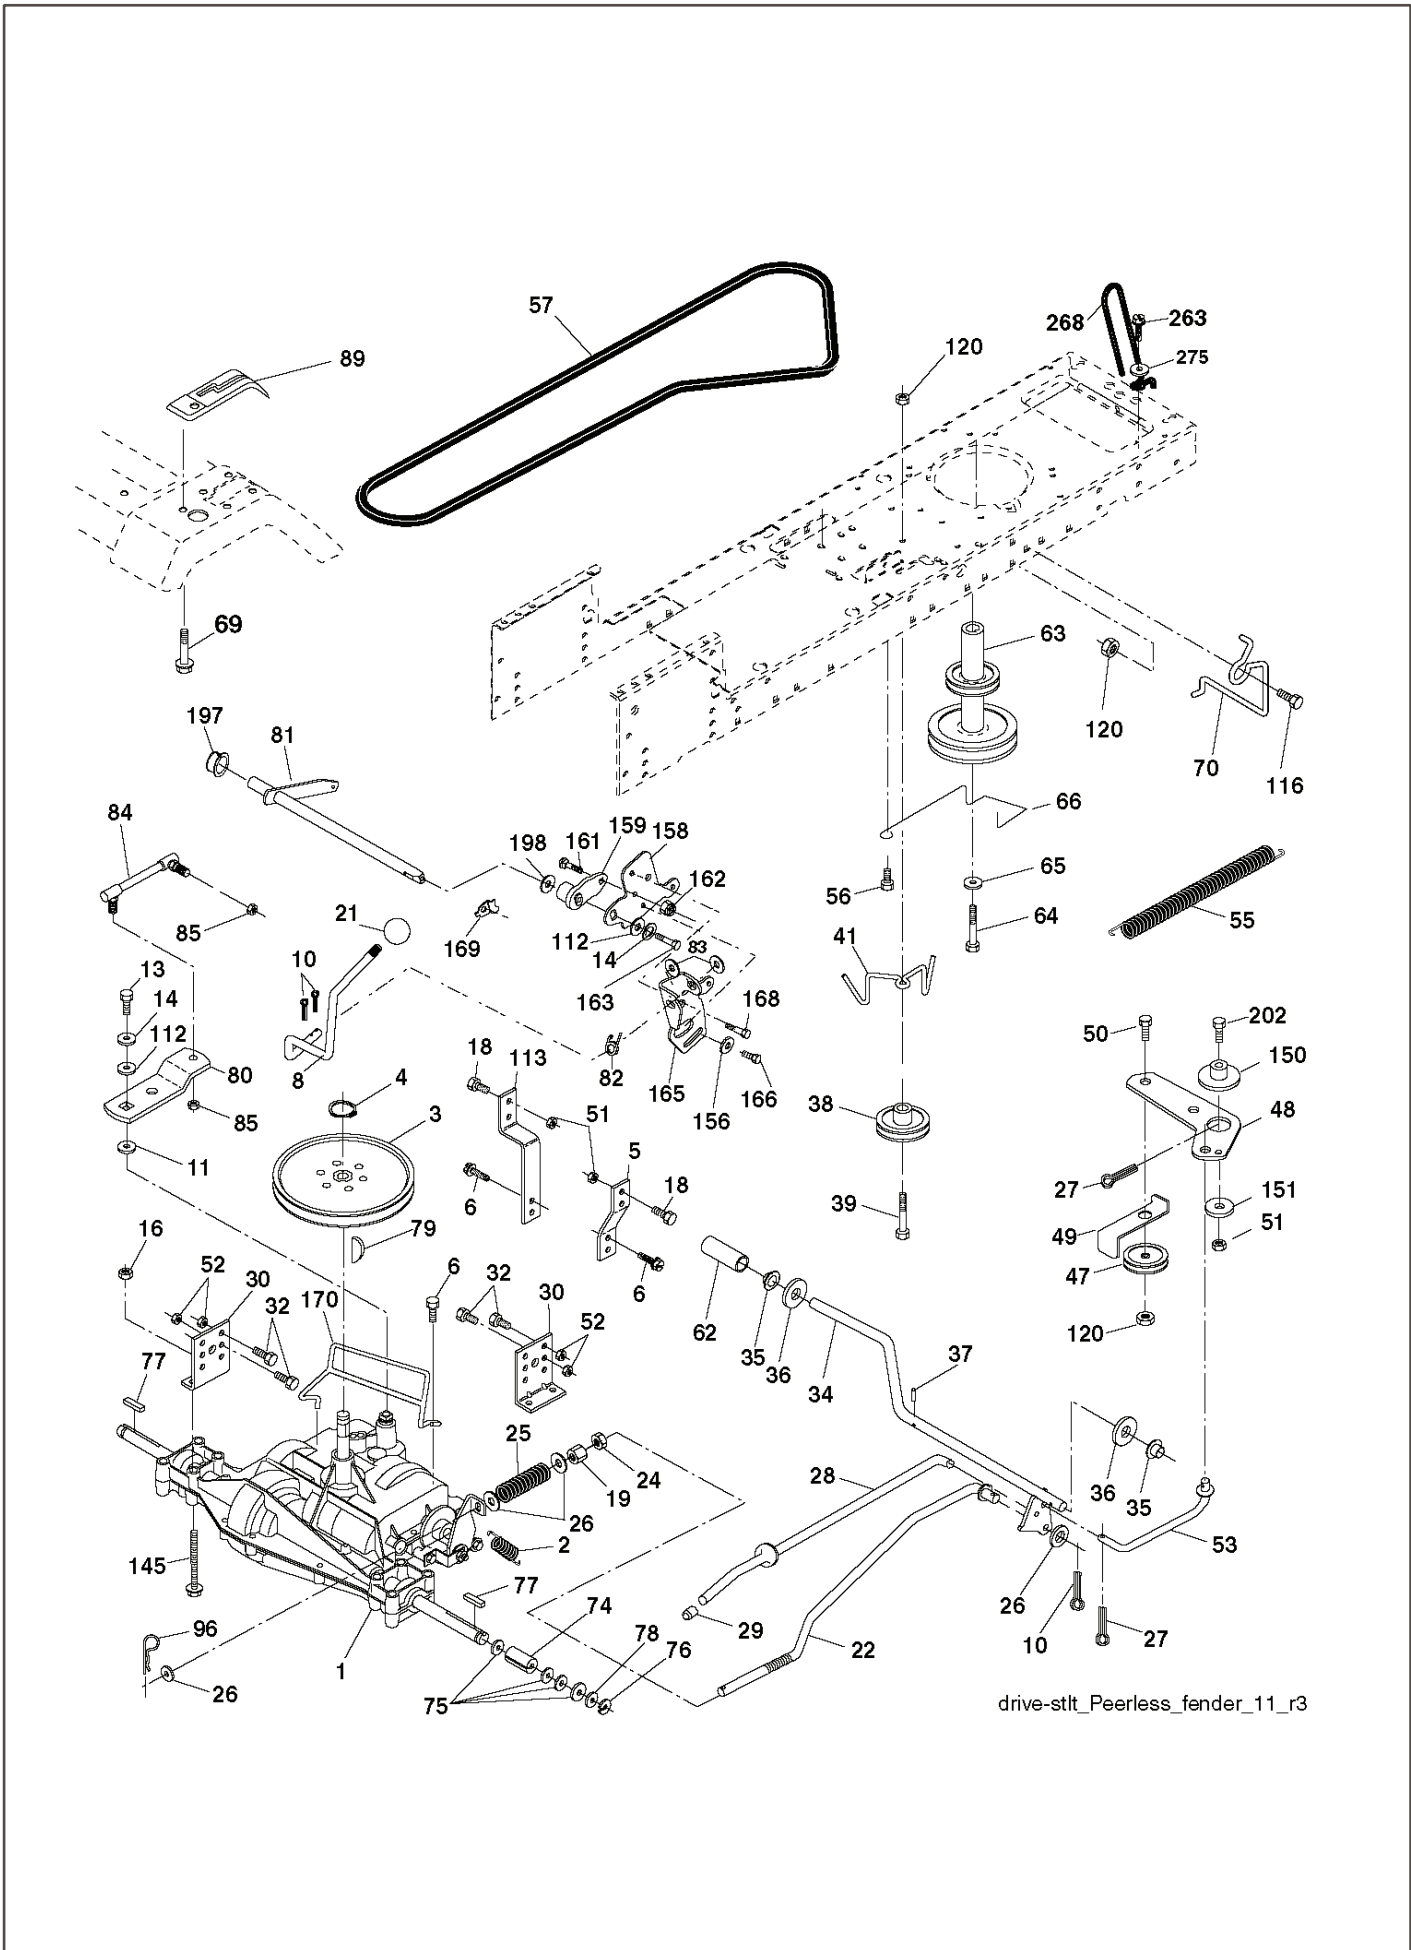

drive-stlt_Peerless_fender_11_r3

REF.	PART NO.	DESCRIPTION	REMARK	QTY.	KIT
1	000000000	W/O DESCRIPTION	TRANSAXLE PEERLESS MODEL 206-545C (165670)	1	
2	532146682	SPRING		1	
3	532123666	PULLEY		1	
4	812000028	CLIP		1	
5	532121520	BRACKET		1	
6	817060512	SCREW		1	
8	532192706	LEVER		1	
10	876020416	SPLIT PIN		1	
11	532105701	WASHER		1	
13	874550412	BOLT		1	
14	810040400	WASHER		1	
16	873800500	LOCK NUT		1	
18	874780616	BOLT		1	
19	873800600	NUT		1	
21	532106933	KNOB		1	
22	532130804	ROD		1	
24	873350600	NUT		1	
25	532106888	SPRING		1	
26	819131316	WASHER		1	
27	876020412	SPLIT PIN		1	
28	532175765	SHAFT		1	
29	532071673	COVER		1	
30	532174973	BRACKET		1	
32	874760512	BOLT		1	
34	532175578	SHAFT		1	
35	532120183	BEARING		1	
36	819211616	WASHER		1	
37	532124963	PIN RETAINING SCREW		1	
38	532179114	PULLEY		1	
39	872110622	BOLT		1	
41	532175556	BELT GUIDE		1	
47	532127783	PULLEY		1	
48	532154407	GUIDE		1	
49	532123205	BELT GUIDE		1	
50	872110612	BOLT		1	
51	873680600	NUT		1	
52	873680500	NUT		1	
53	532199652	TIGE DE TENSION POULIE		1	
55	532105709	SPRING		1	
56	817060620	SCREW		1	
57	532138255	BELT		1	
62	532124872	PEDAL RUBBER		1	
63	532175410	PULLEY		1	
64	532173937	BOLT		1	
65	810040700	WASHER		1	
66	532154778	TENSIONER		1	
69	532142432	SCREW		1	
70	532134683	BELT GUIDE		1	
74	532137057	SPACER		1	
75	532121749	WASHER		1	
76	812000001	RETAINER RING		1	
77	532123583	KEY		1	
78	532121748	WASHER		1	
79	532125096	WOODRUFF KEY		1	
80	532131486	ROD		1	
81	532165594	SHAFT		1	
82	532165711	SPRING		1	
83	819171216	WASHER		1	
84	532166228	LINK		1	
85	532150360	NUT		1	
89	532194971	CONSOLE SHIFT LT		1	
96	532124788	RETAINER RING		1	
112	819091210	WASHER		1	
113	532127285	BRACKET		1	
116	872140608	BOLT		1	
120	873900600	NUT		1	
145	874490540	BOLT		1	
150	532175456	SPACER		1	
151	819133210	WASHER		1	
156	532166002	WASHER		1	
158	532437458	BRACKET		1	
159	532444304	LEVER		1	
161	872140406	BOLT		1	
162	873680400	NUT		1	
163	874780416	BOLT		1	
165	532438250	BRACKET		1