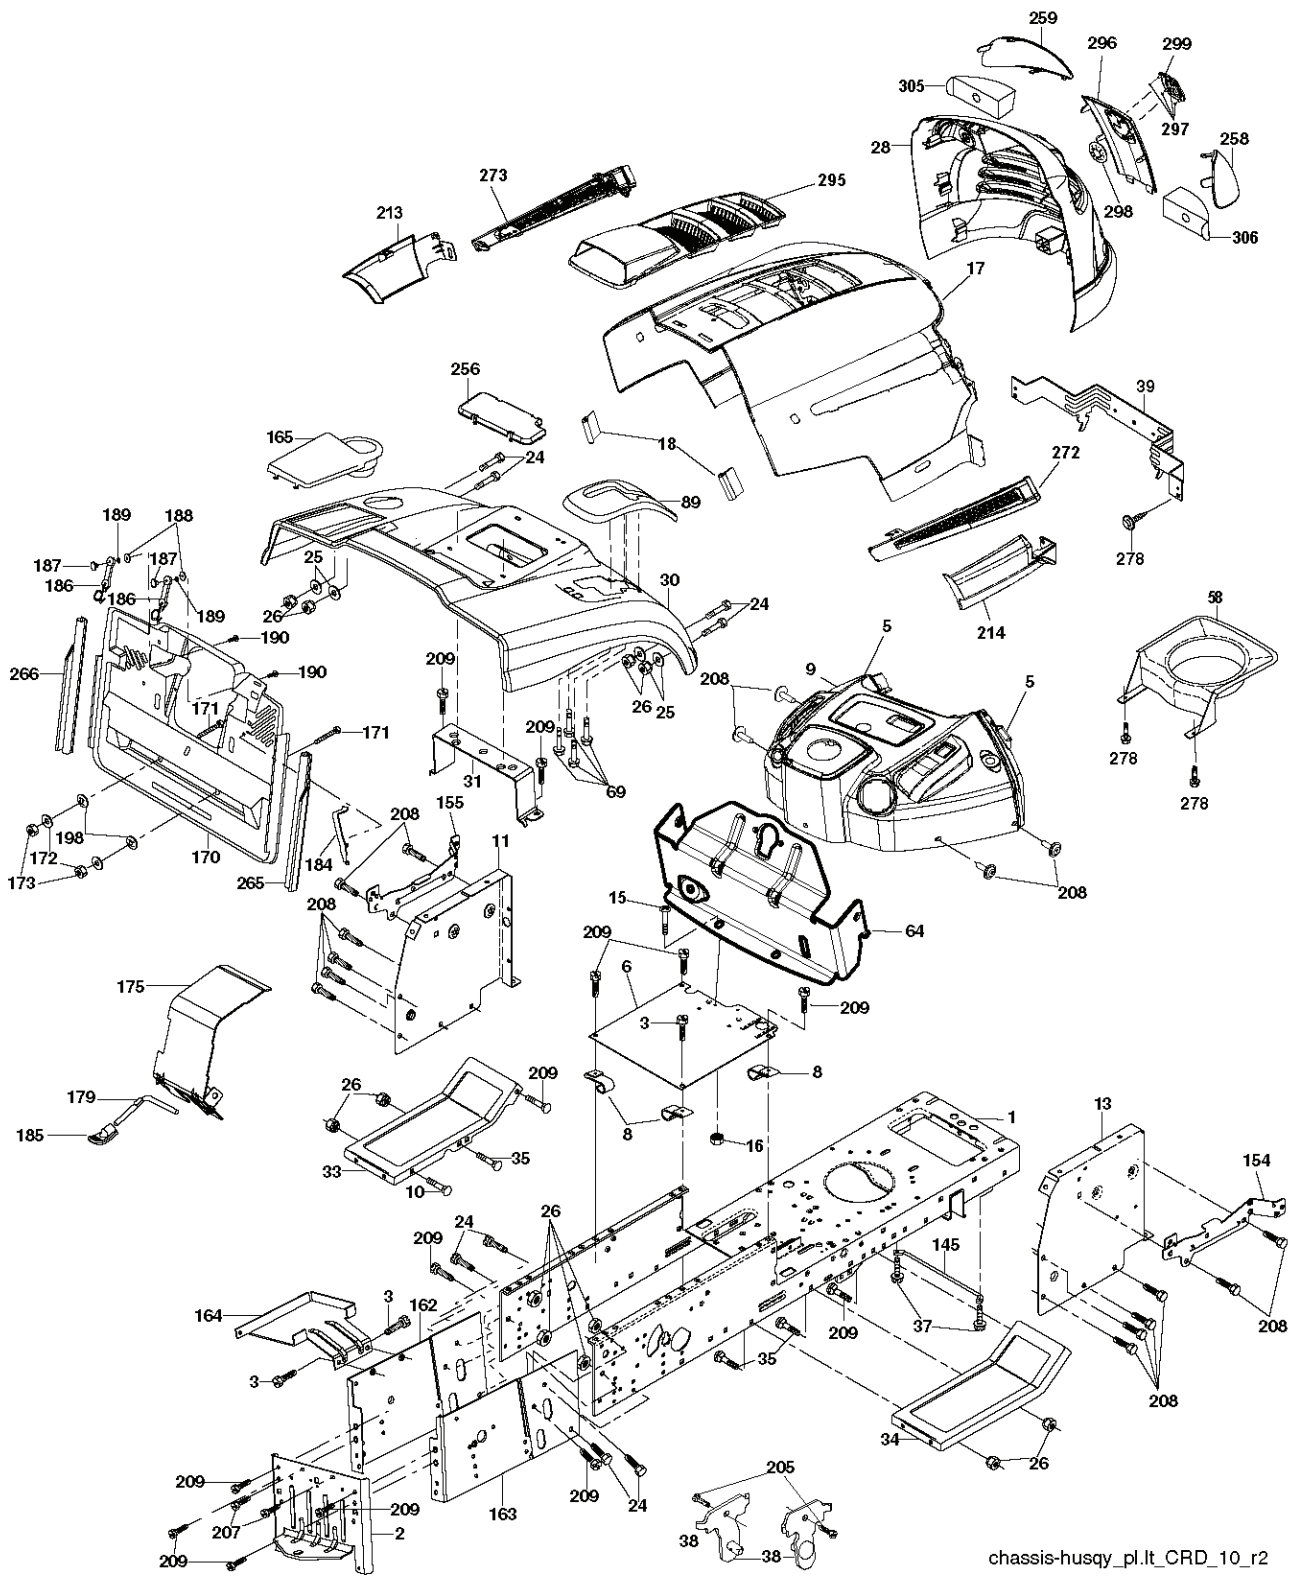

REF.	PART NO.	DESCRIPTION	REMARK	QTY.	KIT
2	532447572	COVER		1	
3	532174814	NUT		1	
5	532445248	TUBE		1	
7	873900400	NUT		1	
8	580436801	COVER		1	
10	532443755	FRAME		1	
21	532445943	BAG		1	
25	532445528	LATCH		1	
26	817490412	SCREW		1	
42	532440428	CLIP		1	
44	532199687	SCREW		1	
45	532443754	FRAME		1	
46	532445541	CONNECTOR		1	
47	532444079	CONNECTOR		1	
48	532444080	BAFFLE		1	
49	532171873	BOLT		1	
50	532171877	BOLT		1	
51	872110506	BOLT		1	
52	873800500	LOCK NUT		1	
54	532447218	HANDLE		1	
55	872140512	BOLT		1	
56	532420306	CLEVIS PIN		1	
58	532085179	CLIP		1	
59	532444763	TUBE		1	
64	532430422	PEN		1	
65	532124788	RETAINER RING		1	
69	532421801	SCREW		1	
70	817000612	SCREW		1	
71	532445238	PIVOTING ARM		1	
72	532445236	BRACKET		1	
73	872110510	BOLT		1	
74	532445243	BRACKET		1	
78	532445257	ACTUATOR		1	
79	532447368	SPACER		1	
80	873900500	NUT		1	
83	873800600	NUT		1	
84	872110608	BOLT		1	
85	581314102	BRACKET		1	
86	581314002	BRACKET		1	
87	581314802	BRACKET		1	
88	581314702	BRACKET		1	
89	581315102	TUBE ASSY		1	
90	581314202	BRACKET		1	
91	532448634	CLEVIS PIN		1	
92	586052302	BRACKET		1	
93	586052402	BRACKET		1	
94	586052502	BRACKET		1	
95	817000512	SCREW		1