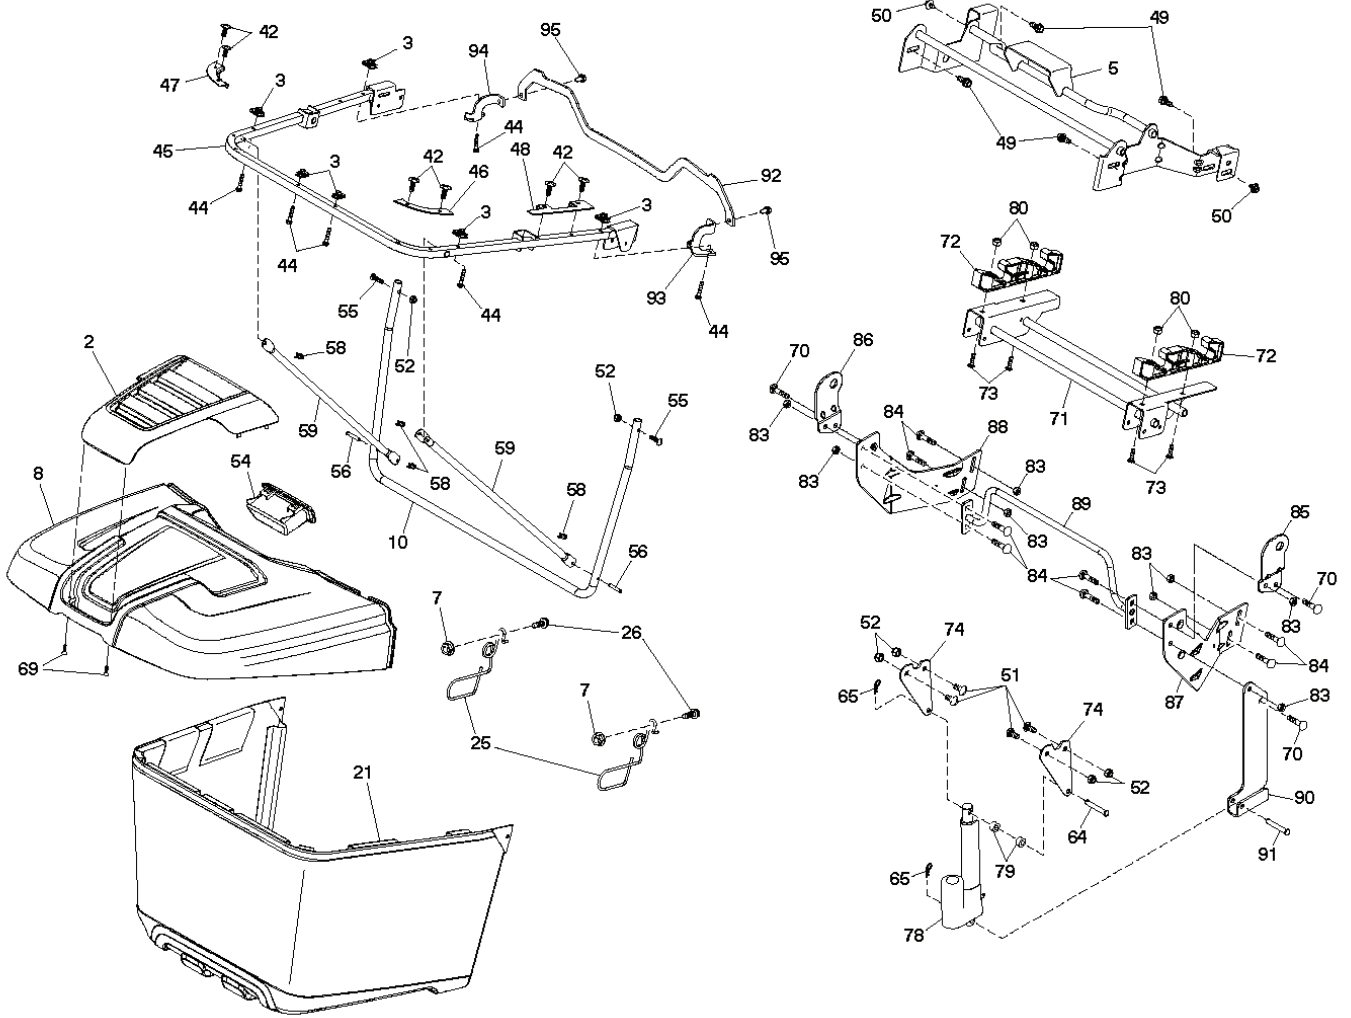

REF.	PART NO.	DESCRIPTION	REMARK	QTY.	KIT
2	532447572	COVER		1	
3	532174814	NUT		1	
5	532445248	TUBE		1	
7	873900400	NUT		1	
8	580436801	COVER		1	
10	532443755	FRAME		1	
21	532445943	BAG		1	
25	532445528	LATCH		1	
26	817490412	SCREW		1	
42	532440428	CLIP		1	
44	532199687	SCREW		1	
45	532443754	FRAME		1	
46	532445541	CONNECTOR		1	
47	532444079	CONNECTOR		1	
48	532444080	BAFFLE		1	
49	532171873	BOLT		1	
50	532171877	BOLT		1	
51	872110506	BOLT		1	
52	873800500	LOCK NUT		1	
54	532447218	HANDLE		1	
55	872140512	BOLT		1	
56	532420306	CLEVIS PIN		1	
58	532085179	CLIP		1	
59	532444763	TUBE		1	
64	532430422	PEN		1	
65	532124788	RETAINER RING		1	
69	532421801	SCREW		1	
70	817000612	SCREW		1	
71	532445238	PIVOTING ARM		1	
72	532445236	BRACKET		1	
73	872110510	BOLT		1	
74	532445243	BRACKET		1	
78	532445257	ACTUATOR		1	
79	532447368	SPACER		1	
80	873900500	NUT		1	
83	873800600	NUT		1	
84	872110608	BOLT		1	
85	581314102	BRACKET		1	
86	581314002	BRACKET		1	
87	581314802	BRACKET		1	
88	581314702	BRACKET		1	
89	581315102	TUBE ASSY		1	
90	581314202	BRACKET		1	
91	532448634	CLEVIS PIN		1	
92	586052302	BRACKET		1	
93	586052402	BRACKET		1	
94	586052502	BRACKET		1	
95	817000512	SCREW		1