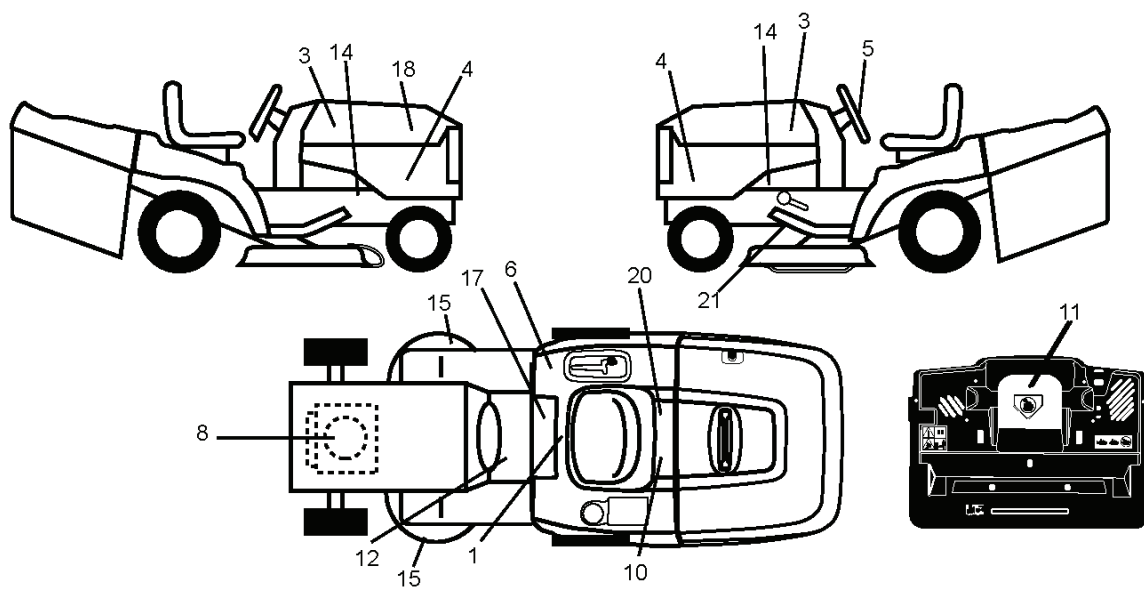

REF.	PART NO.	DESCRIPTION	REMARK	QTY.	KIT
1	532400389	LABEL		1	
3	532402832	LABEL		1	
4	532409761	DECAL		1	
5	532404484	LABEL		1	
6	532180432	DECAL		1	
8	532196841	DECAL		1	
10	532145005	DECAL		1	
11	532182166	DECAL		1	
12	532159737	DECAL		1	
14	532159736	DECAL		1	
15	532196842	DECAL		1	
17	532140837	DECAL		1	
18	532409725	DECAL		1	
20	532166960	DECAL		1	
21	532166286	DECAL		1	
--	532138311	DECAL		1	
--	532180435	DECAL		1	
--	532181917	PROTEGE*RPL.PAR 532179769418		1	
--	532181916	PROTEGE*RPL.PAR 532179768418		1	
--	532409296	OPERATOR'S MANUAL		1	
--	532409298	OPERATOR'S MANUAL		1	
--	532409299	OPERATOR'S MANUAL		1	
--	532409301	OPERATOR'S MANUAL		1