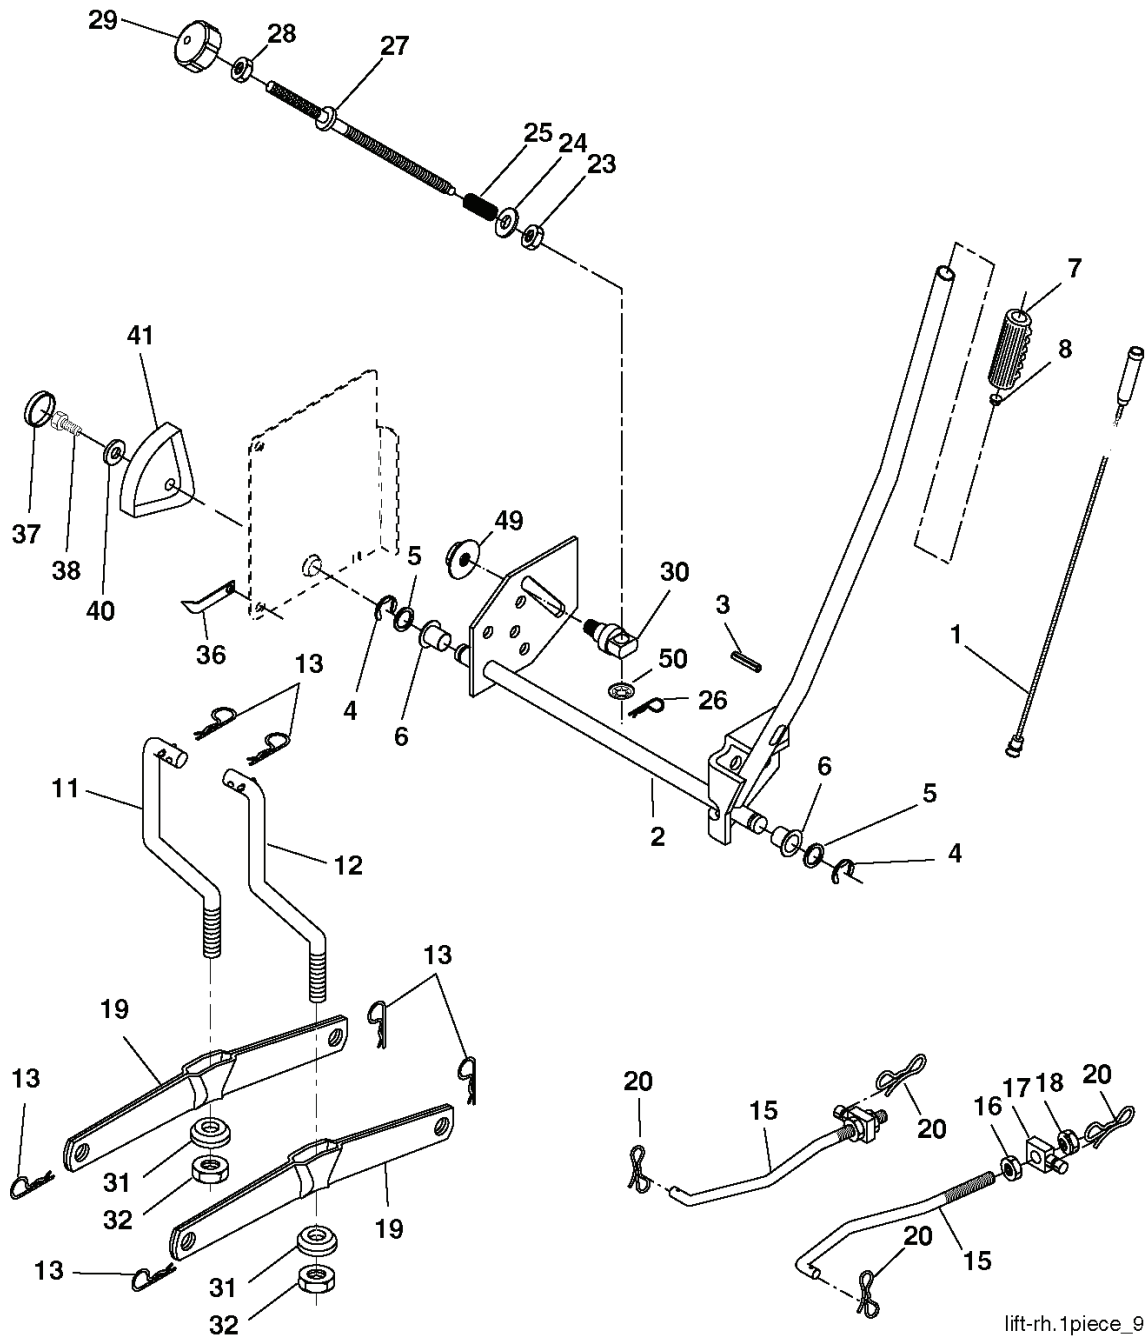

REF.	PART NO.	DESCRIPTION	REMARK	QTY.	KIT
1	532183897	CONTROL		1	
2	532211611	SCREW		1	
3				1	
4	532188655	MUFFLER		1	
8	532171877	BOLT		1	
13	532185909	GASKET		1	
14	532148456	TUBE		1	
23	532169837	HEAT SHIELD		1	
29	532137180	SPARK ARRESTER KIT		1	
31	532407545	FUEL TANK		1	
32	532197725	PLUG		1	
33	532123487	HOSE CLAMP		1	
37	532137040	HOSE		1	
38	532181654	PLUG		1	
44	817670412	SCREW		1	
45	817000612	SCREW		1	
46	819091416	WASHER		1	
79	532192334	SCREW		1	
81	873510400	NUT		1	
105	817120616	SCREW		1	
117	532188654	TUBE EXHAUST		1	

lift-rh.1piece_9