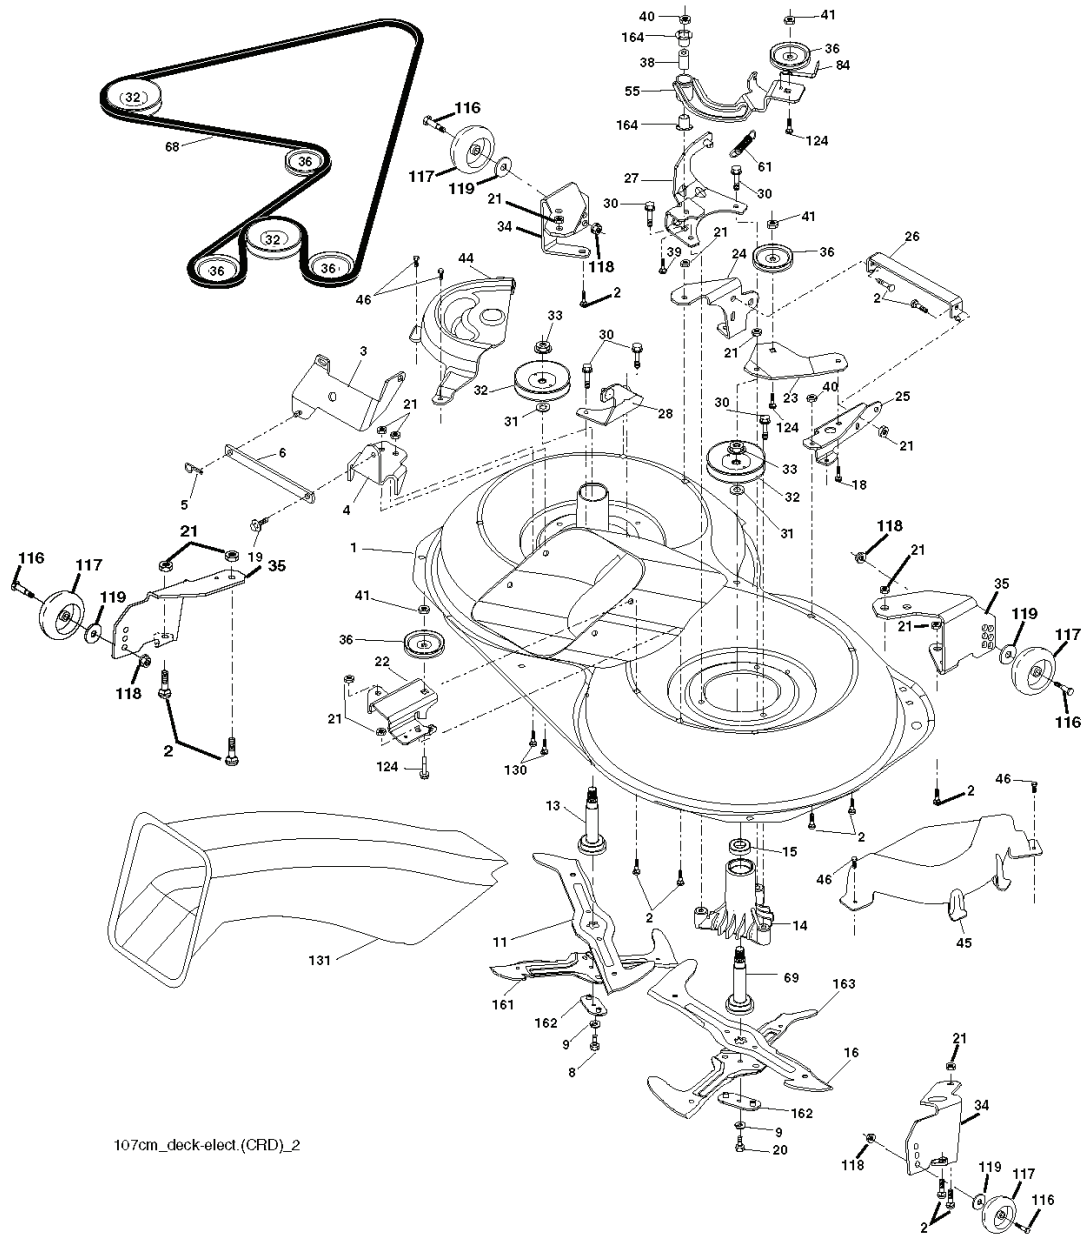

CTH191, 96061018801, 2007-04

SPARE PARTS LIST

107cm_deck-elect (CRD)_2

REF.	PART NO.	DESCRIPTION	REMARK	QTY.	KIT
1	532169160	HOUSING		1	
2	872140506	BOLT		1	
3	532165569	BRACKET		1	
4	532169167	BRACKET		1	
5	532124670	RETAINER RING		1	
6	532165557	ROD		1	
8	532181712	BOLT		1	
9	810030600	WASHER		1	
11	532180583	BLADE		1	
13	532137645	SHAFT		1	
14	532128774	BEARING HOUSING		1	
15	532110485	BEARING		1	
16	532180584	BLADE		1	
18	872110606	BOLT		1	
19	532132827	SPEC. BOLT		1	
20	532181713	BOLT		1	
21	873680500	NUT		1	
22	532169165	BRACKET		1	
23	532169166	BRACKET		1	
24	532169170	BRACKET		1	
25	532400105	BRACKET		1	
26	532400110	SUPPORT		1	
27	532169172	BRACKET		1	
28	532169168	BRACKET		1	
30	532173984	SCREW		1	
31	532187690	WASHER		1	
32	532198145	PULLEY		1	
33	532400234	NUT		1	
34	532400103	BRACKET		1	
35	532400104	BRACKET		1	
36	532146763	PULLEY		1	
38	532169851	SPACER		1	
39	872110622	BOLT		1	
40	873680600	NUT		1	
41	873900600	NUT		1	
44	532175538	COVER		1	
45	532175539	COVER		1	
46	532137729	SCREW		1	
55	532169849	LEVER		1	
61	532199487	SPRING		1	
68	532402009	BELT		1	
69	532165482	SHAFT		1	
84	532156085	BELT GUIDE		1	
116	532193406	BOLT		1	
117	532174873	WHEEL		1	
118	873900600	NUT		1	
119	819132012	WASHER		1	
124	872110612	BOLT		1	
130	872110506	BOLT		1	
131	532165661	PIPE		1	
161	532180424	BLADE		1	
162	532180878	ADAPTER		1	
163	532180425	BLADE		1	
164	532124937	BEARING COL. STRG.		1	
--	532181857	BEARING HOUSING		1	
--	532181858	BEARING HOUSING		1	
--	532400325	HOUSING		1	