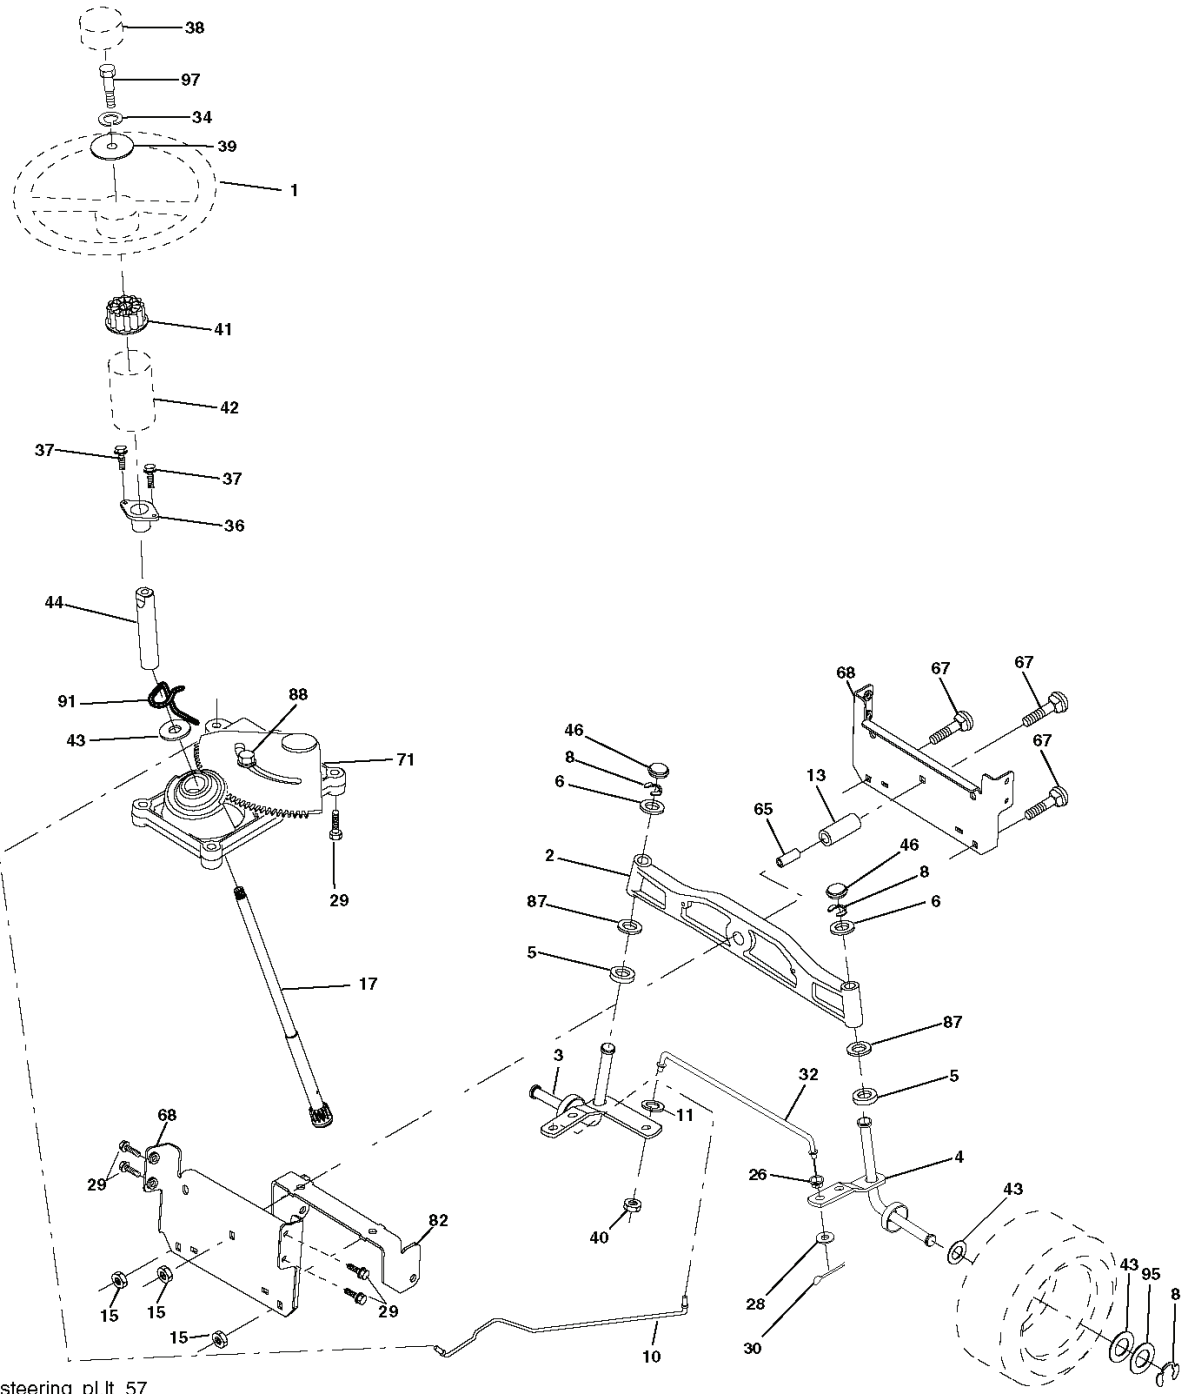

CTH191, 96061018801, 2007-04

SPARE PARTS LIST

107cm_deck-elect (CRD)_2

REF.	PART NO.	DESCRIPTION	REMARK	QTY.	KIT
1	532169160	HOUSING		1	
2	872140506	BOLT		1	
3	532165569	BRACKET		1	
4	532169167	BRACKET		1	
5	532124670	RETAINER RING		1	
6	532165557	ROD		1	
8	532181712	BOLT		1	
9	810030600	WASHER		1	
11	532180583	BLADE		1	
13	532137645	SHAFT		1	
14	532128774	BEARING HOUSING		1	
15	532110485	BEARING		1	
16	532180584	BLADE		1	
18	872110606	BOLT		1	
19	532132827	SPEC. BOLT		1	
20	532181713	BOLT		1	
21	873680500	NUT		1	
22	532169165	BRACKET		1	
23	532169166	BRACKET		1	
24	532169170	BRACKET		1	
25	532400105	BRACKET		1	
26	532400110	SUPPORT		1	
27	532169172	BRACKET		1	
28	532169168	BRACKET		1	
30	532173984	SCREW		1	
31	532187690	WASHER		1	
32	532198145	PULLEY		1	
33	532400234	NUT		1	
34	532400103	BRACKET		1	
35	532400104	BRACKET		1	
36	532146763	PULLEY		1	
38	532169851	SPACER		1	
39	872110622	BOLT		1	
40	873680600	NUT		1	
41	873900600	NUT		1	
44	532175538	COVER		1	
45	532175539	COVER		1	
46	532137729	SCREW		1	
55	532169849	LEVER		1	
61	532199487	SPRING		1	
68	532402009	BELT		1	
69	532165482	SHAFT		1	
84	532156085	BELT GUIDE		1	
116	532193406	BOLT		1	
117	532174873	WHEEL		1	
118	873900600	NUT		1	
119	819132012	WASHER		1	
124	872110612	BOLT		1	
130	872110506	BOLT		1	
131	532165661	PIPE		1	
161	532180424	BLADE		1	
162	532180878	ADAPTER		1	
163	532180425	BLADE		1	
164	532124937	BEARING COL. STRG.		1	
--	532181857	BEARING HOUSING		1	
--	532181858	BEARING HOUSING		1	
--	532400325	HOUSING		1	