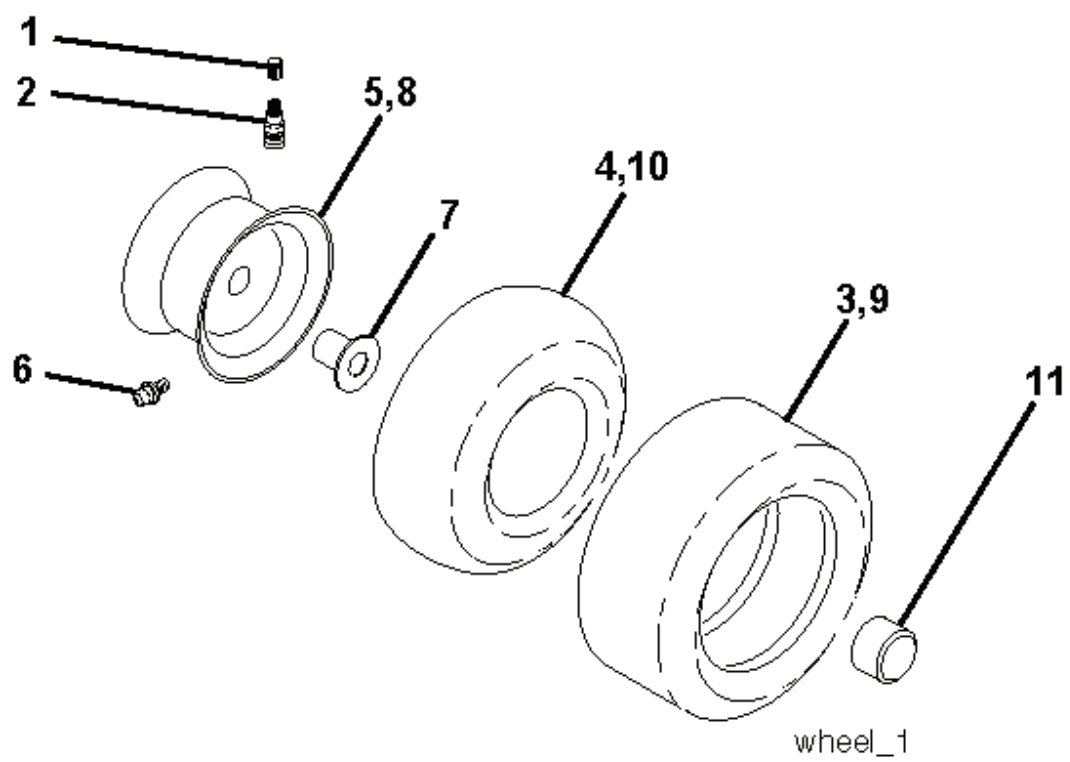

IGNITION SWITCH

POSITION	CIRCUIT	"MAKE"
OFF	M+G+A1	NONE
RUNLIGHT	B+A1	A2+L
RUN	B+A1	NONE
START	B + S + A1	NONE

PTO SWITCH

POSITION	CIRCUIT
OFF	C + G, B + H
ON	C + F, B + E, A + D

WIRING INSULATED CLIPS
 NOTE: IF WIRING INSULATED CLIPS WERE REMOVED FOR SERVICING OF UNIT, THEY SHOULD BE REPLACED TO PROPERLY SECURE YOUR WIRING.

02752

○ REMOVABLE CONNECTIONS

● NON-REMOVABLE CONNECTIONS

seat_lt.knob_16(CRD)

REF.	PART NO.	DESCRIPTION	REMARK	QTY.	KIT
1	532188715	SIEGE CONDUCTEUR		1	
2	532140551	BRACKET		1	
3	871110616	SCREW		1	
4	819131610	WASHER		1	
5	532145006	CLIP		1	
6	873800600	NUT		1	
7	532124181	SPRING		1	
8	817000616	SCREW		1	
9	819131614	WASHER		1	
10	532195530	BERCEAU DE SIEGE CONDUCTEUR		1	
11	532166369	WING NUT		1	
12	532174648	BRACKET		1	
13	532121248	BUSHING		1	
14	872050412	BOLT		1	
15	532121249	SPACER		1	
16	532123740	SPRING		1	
17	532123976	LOCKNUT		1	
21	532171852	BOLT		1	
22	873800500	LOCK NUT		1	
24	819171912	WASHER		1	
25	532127018	BOLT		1	

REF.	PART NO.	DESCRIPTION	REMARK	QTY.	KIT
1	532059192	CAP VALVE		1	
2	532065139	NIPPLE		1	
3	532106222	TIRE		1	
4	532059904	HOSE		1	
5	532138336	RIM		1	
6	532124957	FITTING		1	
7	532124959	BEARING		1	
8	532138337	RIM SPROCKET		1	
9	532122082	TIRE		1	
10	532124926	HOSE		1	
11	532175039	HUB CAP		1	
--	532144334	SEALING FOAM		1	
	PART NO.		REMARK		KIT
	PART NO.		REMARK		KIT