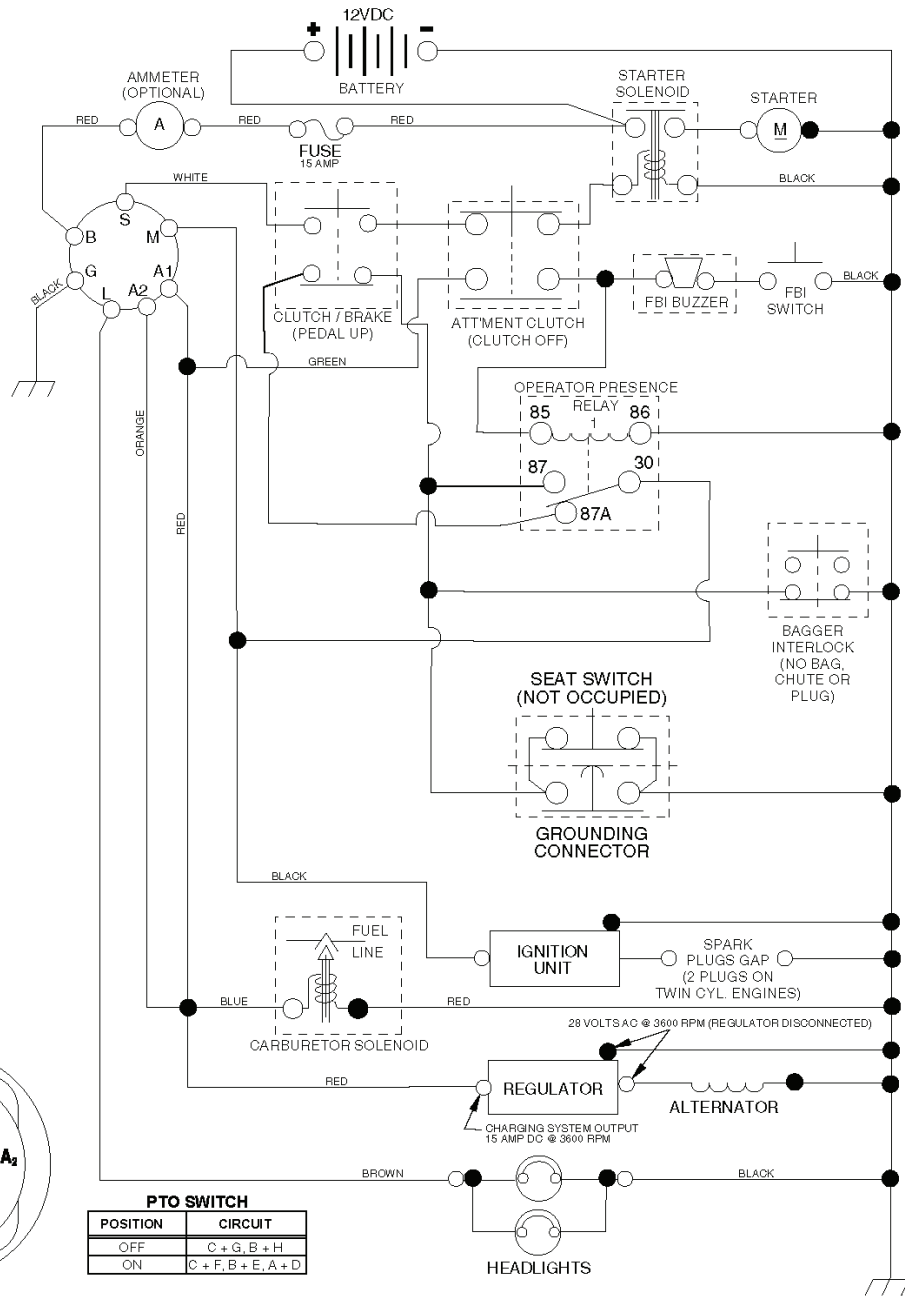

IGNITION SWITCH

POSITION	CIRCUIT	"MAKE"
OFF	M+G+A1	NONE
RUNLIGHT	B+A1	A2+L
RUN	B+A1	NONE
START	B + S + A1	NONE

PTO SWITCH

POSITION	CIRCUIT
OFF	C + G, B + H
ON	C + F, B + E, A + D

WIRING INSULATED CLIPS
NOTE: IF WIRING INSULATED CLIPS WERE REMOVED FOR SERVICING OF UNIT, THEY SHOULD BE REPLACED TO PROPERLY SECURE YOUR WIRING.

02752

○ REMOVABLE CONNECTIONS

● NON-REMOVABLE CONNECTIONS