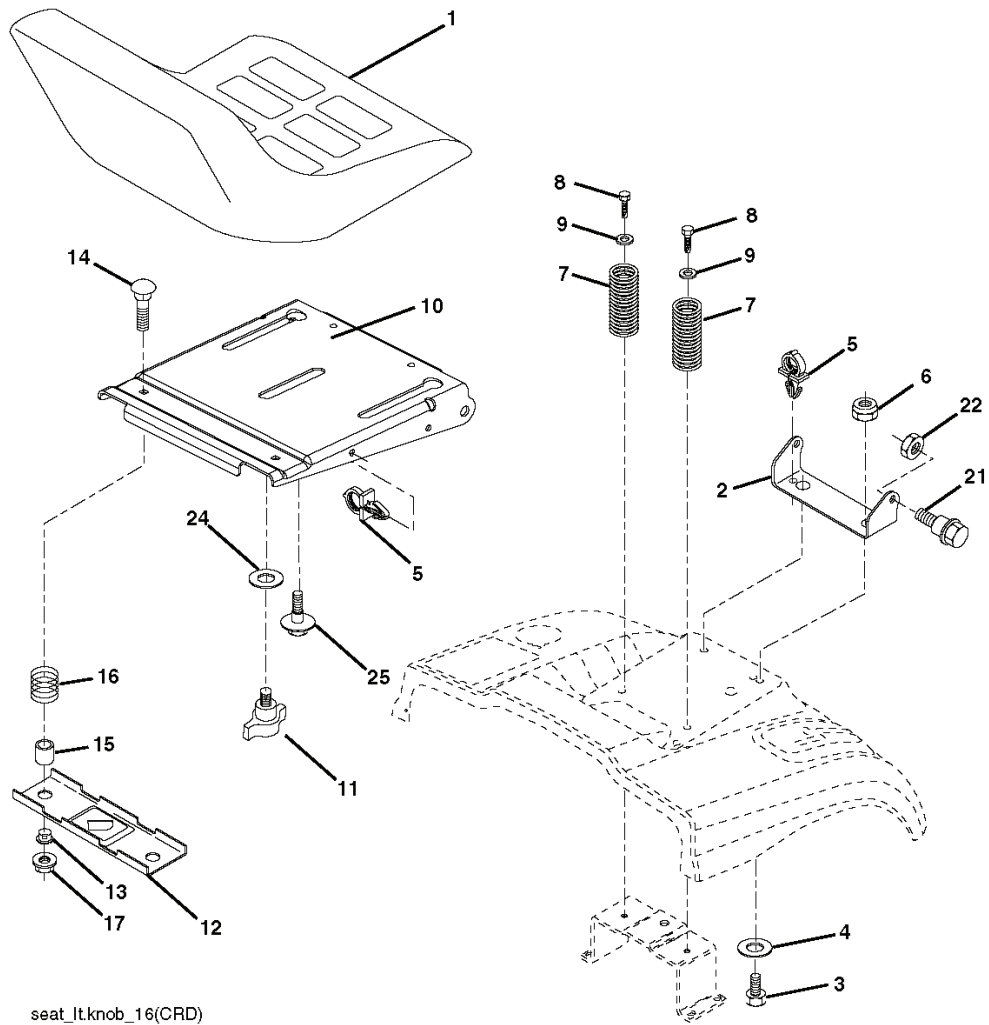

lift-rh.1piece_9

REF.	PART NO.	DESCRIPTION	REMARK	QTY.	KIT
1	532159460	WIRE		1	
2	532159471	LEVER		1	
3	532105676	PEN		1	
4	812000002	RETAINER RING		1	
5	819211621	WASHER		1	
6	532120183	BEARING		1	
7	532125631	HANDLE		1	
8	532122365	PLUG		1	
11	532165829	ROD		1	
12	532165831	ROD		1	
13	532124670	RETAINER RING		1	
15	532173288	LINK		1	
16	873350800	NUT		1	
17	532175689	BRACKET		1	
18	873800800	NUT		1	
19	532139868	LEVER		1	
20	532194209	SPRING		1	
23	532110807	NUT		1	
24	819131016	WASHER		1	
25	532164024	SPRING		1	
26	532169484	PIN		1	
27	532164543	ROD		1	
28	873350600	NUT		1	
29	532138057	KNOB		1	
30	532150233	TRUNNION		1	
31	532169865	BEARING		1	
32	873540600	NUT		1	
36	532155097	INDICATOR		1	
37	532123935	PLUG		1	
38	817060516	SCREW		1	
40	819112410	WASHER		1	
41	532123934	INDICATOR		1	
49	532145212	NUT		1	
50	532110452	NUT		1	

IGNITION SWITCH

POSITION	CIRCUIT	"MAKE"
OFF	M+G+A1	NONE
RUNLIGHT	B+A1	A2+L
RUN	B+A1	NONE
START	B + S + A1	NONE

PTO SWITCH

POSITION	CIRCUIT
OFF	C + G, B + H
ON	C + F, B + E, A + D

WIRING INSULATED CLIPS
 NOTE: IF WIRING INSULATED CLIPS WERE REMOVED FOR SERVICING OF UNIT, THEY SHOULD BE REPLACED TO PROPERLY SECURE YOUR WIRING.

02752

○ REMOVABLE CONNECTIONS

● NON-REMOVABLE CONNECTIONS

seat_lt.knob_16(CRD)

REF.	PART NO.	DESCRIPTION	REMARK	QTY.	KIT
1	532188715	SIEGE CONDUCTEUR		1	
2	532140551	BRACKET		1	
3	871110616	SCREW		1	
4	819131610	WASHER		1	
5	532145006	CLIP		1	
6	873800600	NUT		1	
7	532124181	SPRING		1	
8	817000616	SCREW		1	
9	819131614	WASHER		1	
10	532195530	BERCEAU DE SIEGE CONDUCTEUR		1	
11	532166369	WING NUT		1	
12	532174648	BRACKET		1	
13	532121248	BUSHING		1	
14	872050412	BOLT		1	
15	532121249	SPACER		1	
16	532123740	SPRING		1	
17	532123976	LOCKNUT		1	
21	532171852	BOLT		1	
22	873800500	LOCK NUT		1	
24	819171912	WASHER		1	
25	532127018	BOLT		1	