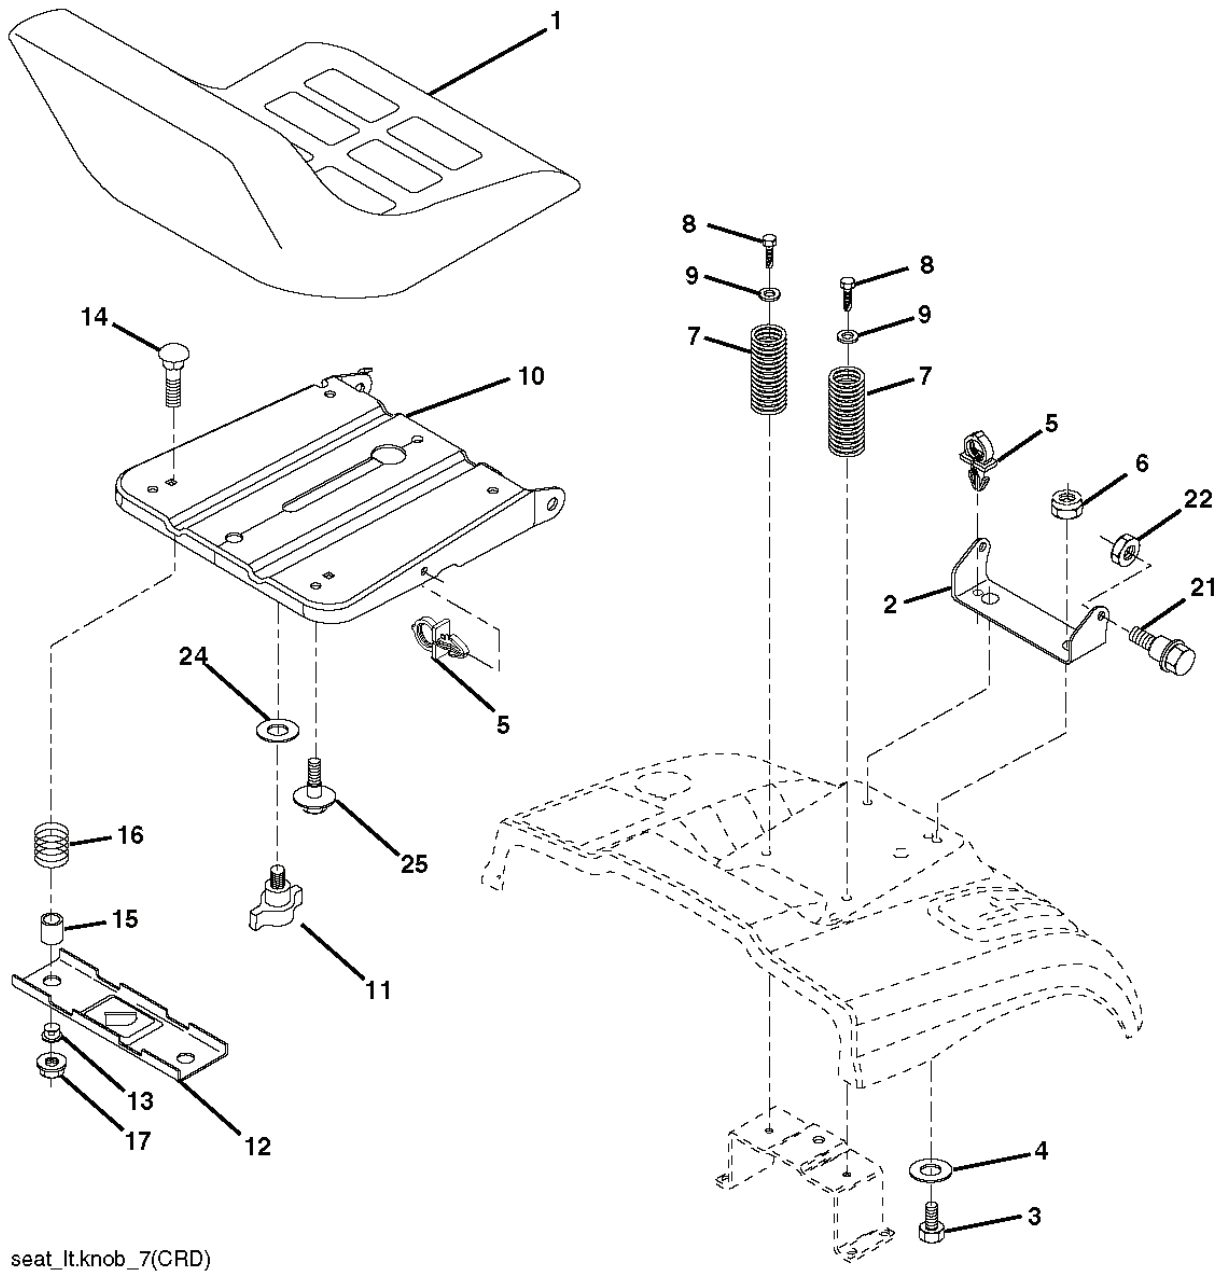

IGNITION SWITCH

POSITION	CIRCUIT	"MAKE"
OFF	M+G+A1	
RUN/OVERRIDE	B+A1	
RUN	B+A1	L+A2
START	B + S + A1	

03048

WIRING INSULATED CLIPS  
NOTE: IF WIRING INSULATED CLIPS WERE REMOVED FOR SERVICING OF UNIT, THEY SHOULD BE RE-INSTALLED TO PROPERLY SECURE YOUR WIRING.

PTO SWITCH

POSITION	CIRCUIT
OFF	C + G, B + H
ON	C + F, B + E, A + D

RELAY

NON-REMOVABLE CONNECTIONS

REMOVABLE CONNECTIONS

seat\_lt.knob\_7(CRD)

---

REF.	PART NO.	DESCRIPTION	REMARK	QTY.	KIT
1	532188715	SIEGE CONDUCTEUR		1	
2	532140551	BRACKET		1	
3	871110616	SCREW		1	
4	819131610	WASHER		1	
5	532145006	CLIP		1	
6	873800600	NUT		1	
7	532124181	SPRING		1	
8	817000616	SCREW		1	
9	819131614	WASHER		1	
10	532195530	BERCEAU DE SIEGE CONDUCTEUR		1	
11	532166369	WING NUT		1	
12	532174648	BRACKET		1	
13	532121248	BUSHING		1	
14	872050412	BOLT		1	
15	532121249	SPACER		1	
16	532123740	SPRING		1	
17	532123976	LOCKNUT		1	
21	532171852	BOLT		1	
22	873800500	LOCK NUT		1	
24	819171912	WASHER		1	
25	532127018	BOLT		1	