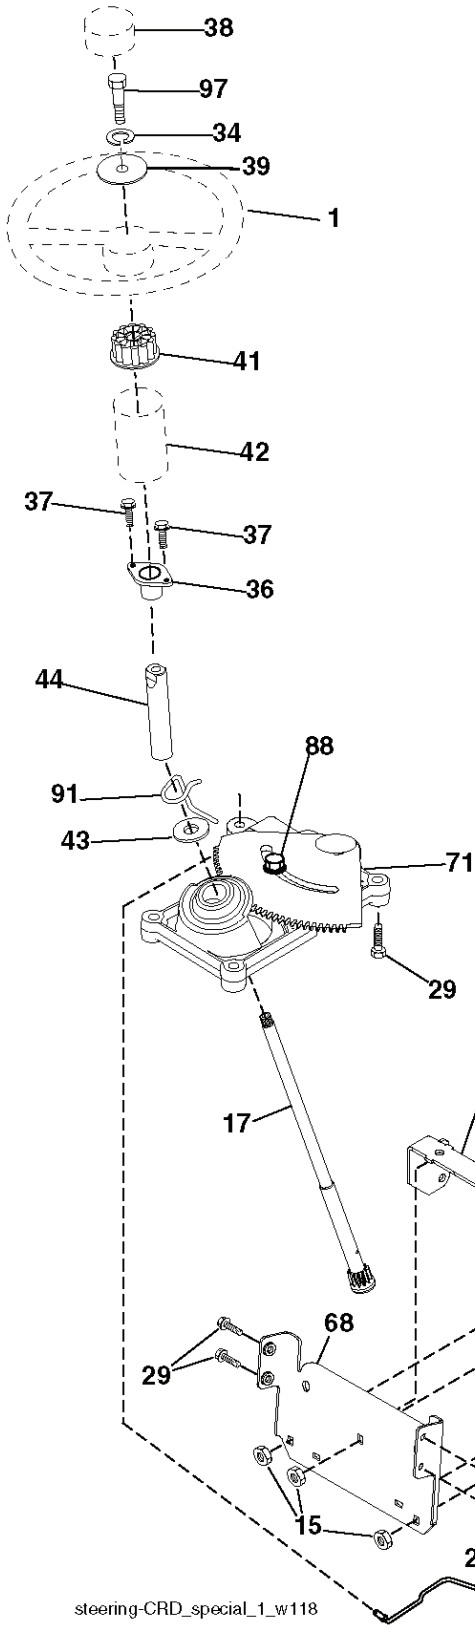

PTO SWITCH

POSITION	CIRCUIT
OFF	C + G, B + H
ON	C + F, B + E, A + D

RELAY

NON-REMOVABLE CONNECTIONS

REMOVABLE CONNECTIONS

seat\_lt.knob\_7(CRD)

---

REF.	PART NO.	DESCRIPTION	REMARK	QTY.	KIT
1	532188715	SIEGE CONDUCTEUR		1	
2	532140551	BRACKET		1	
3	871110616	SCREW		1	
4	819131610	WASHER		1	
5	532145006	CLIP		1	
6	873800600	NUT		1	
7	532124181	SPRING		1	
8	817000616	SCREW		1	
9	819131614	WASHER		1	
10	532195530	BERCEAU DE SIEGE CONDUCTEUR		1	
11	532166369	WING NUT		1	
12	532174648	BRACKET		1	
13	532121248	BUSHING		1	
14	872050412	BOLT		1	
15	532121249	SPACER		1	
16	532123740	SPRING		1	
17	532123976	LOCKNUT		1	
21	532171852	BOLT		1	
22	873800500	LOCK NUT		1	
24	819171912	WASHER		1	
25	532127018	BOLT		1	