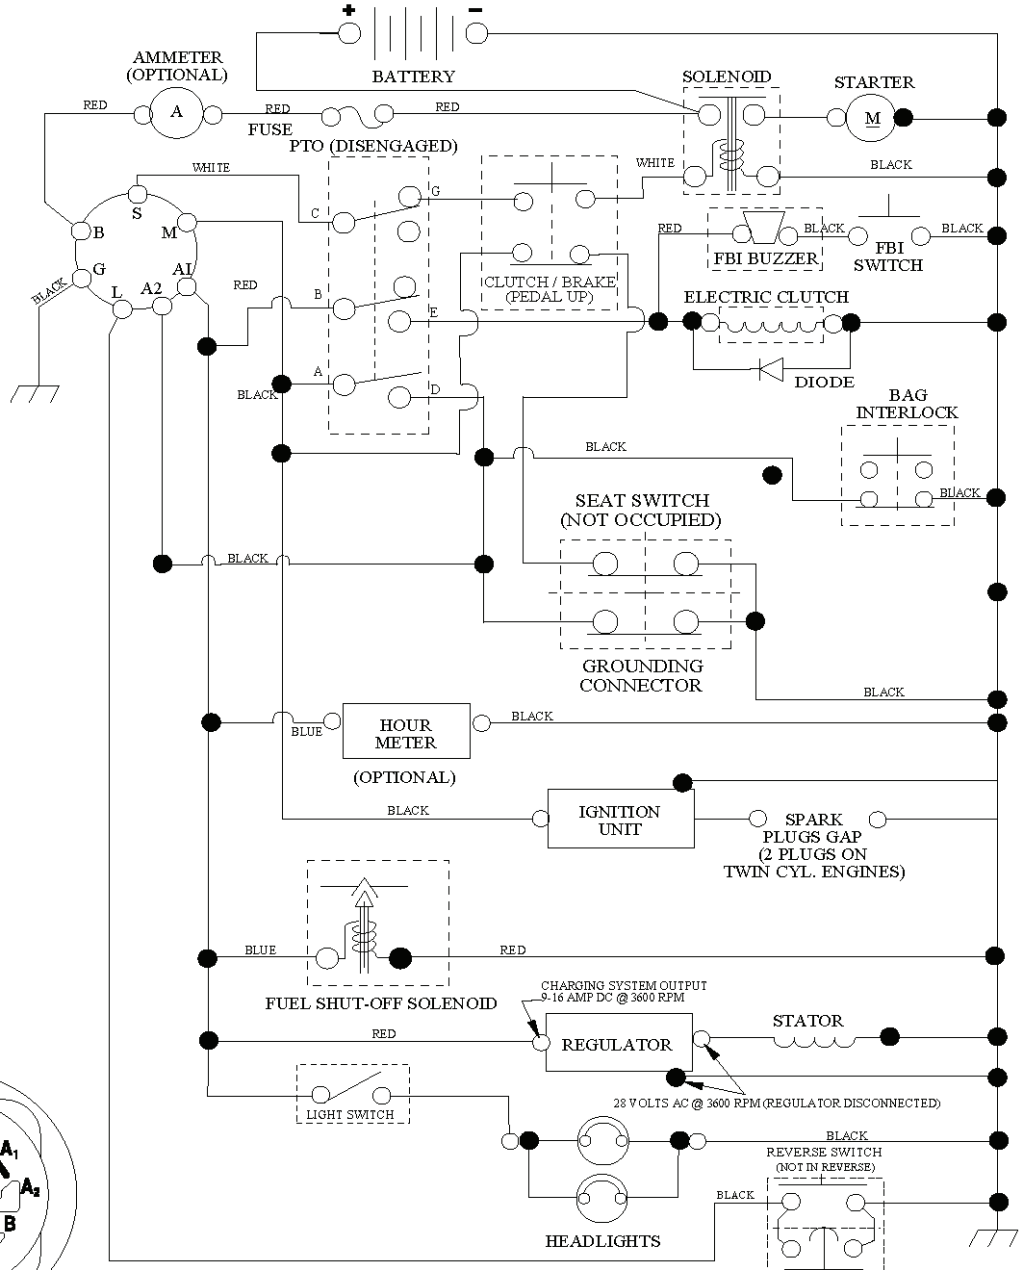

IGNITION SWITCH

POSITION	CIRCUIT	"MAKE"
OFF	M+G+A1	
RUN/OVERRIDE	B+A1	
RUN	B+A1	L+A2
START	B + S + A1	

03048

WIRING INSULATED CLIPS
NOTE: IF WIRING INSULATED CLIPS WERE REMOVED FOR SERVICING OF UNIT, THEY SHOULD BE RE-INSTALLED TO PROPERLY SECURE YOUR WIRING.

PTO SWITCH

POSITION	CIRCUIT
OFF	C + G, B + H
ON	C + F, B + E, A + D

NON-REMOVABLE CONNECTIONS

REMOVABLE CONNECTIONS