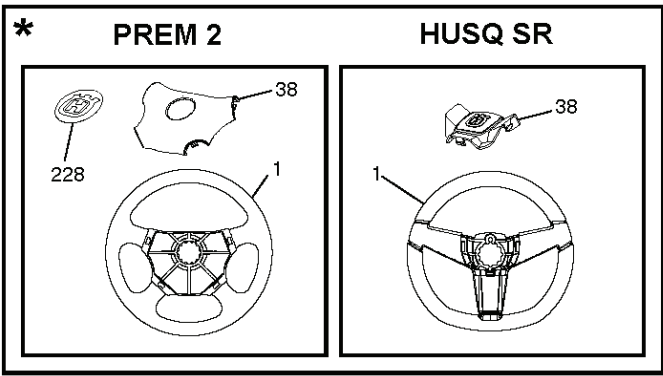

IGNITION SWITCH

POSITION	CIRCUIT	"MAKE"
OFF	M+G+A1	
RUN/OVERRIDE	B+A1	
RUN	B+A1	L+A2
START	B + S + A1	

03048

WIRING INSULATED CLIPS  
NOTE: IF WIRING INSULATED CLIPS WERE REMOVED FOR SERVICING OF UNIT, THEY SHOULD BE RE-INSTALLED TO PROPERLY SECURE YOUR WIRING.

PTO SWITCH

POSITION	CIRCUIT
OFF	C + G, B + H
ON	C + F, B + E, A + D

RELAY

NON-REMOVABLE CONNECTIONS

REMOVABLE CONNECTIONS

seat\_lt.knob\_7(CRD)

---

REF.	PART NO.	DESCRIPTION	REMARK	QTY.	KIT
1	532188715	SIEGE CONDUCTEUR		1	
2	532140551	BRACKET		1	
3	871110616	SCREW		1	
4	819131610	WASHER		1	
5	532145006	CLIP		1	
6	873800600	NUT		1	
7	532124181	SPRING		1	
8	817000616	SCREW		1	
9	819131614	WASHER		1	
10	532195530	BERCEAU DE SIEGE CONDUCTEUR		1	
11	532166369	WING NUT		1	
12	532174648	BRACKET		1	
13	532121248	BUSHING		1	
14	872050412	BOLT		1	
15	532121249	SPACER		1	
16	532123740	SPRING		1	
17	532123976	LOCKNUT		1	
21	532171852	BOLT		1	
22	873800500	LOCK NUT		1	
24	819171912	WASHER		1	
25	532127018	BOLT		1	