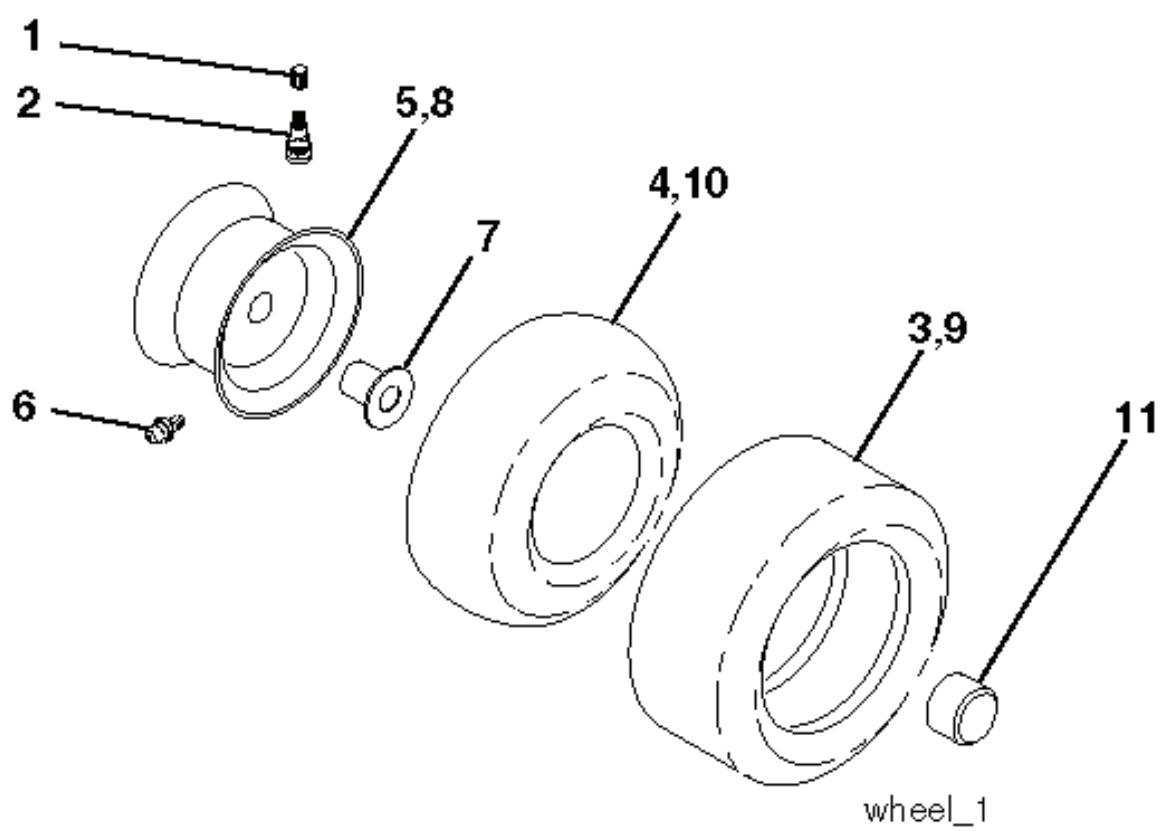

REF.	PART NO.	DESCRIPTION	REMARK	QTY.	KIT
1	532059192	CAP VALVE		1	
2	532065139	NIPPLE		1	
3	532106222	TIRE		1	
4	532059904	HOSE		1	
5	532138336	RIM		1	
6	532124957	FITTING		1	
7	532124959	BEARING		1	
8	532138337	RIM.SPROCKET		1	
9	532122082	TIRE		1	
10	532124926	HOSE		1	
11	532175039	HUB CAP		1	
--	532144334	SEALING FOAM		1