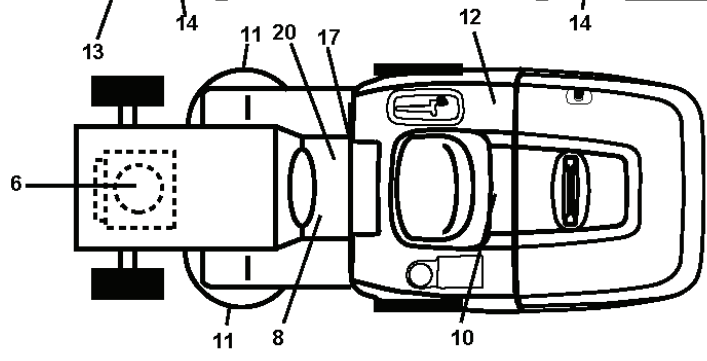

REF.	PART NO.	DESCRIPTION	REMARK	QTY.	KIT
1	532409758	DECAL		1	
2	532400389	LABEL		1	
3	532422012	DECAL		1	
4	532413388	DECAL		1	
5	532401146	DECAL		1	
6	532196841	DECAL		1	
8	532159737	DECAL		1	
10	532145005	DECAL		1	
11	532182166	DECAL		1	
12	532180432	DECAL		1	
13	532166286	DECAL		1	
14	532159736	DECAL		1	
17	532140837	DECAL		1	
20	532166960	DECAL		1	
--	532138311	DECAL		1	
--	532181916	PROTEGE*RPL.PAR 532179768418		1	
--	532181917	PROTEGE*RPL.PAR 532179769418		1	
--	532409412	OPERATOR'S MANUAL		1	
	PART NO.		REMARK		KIT