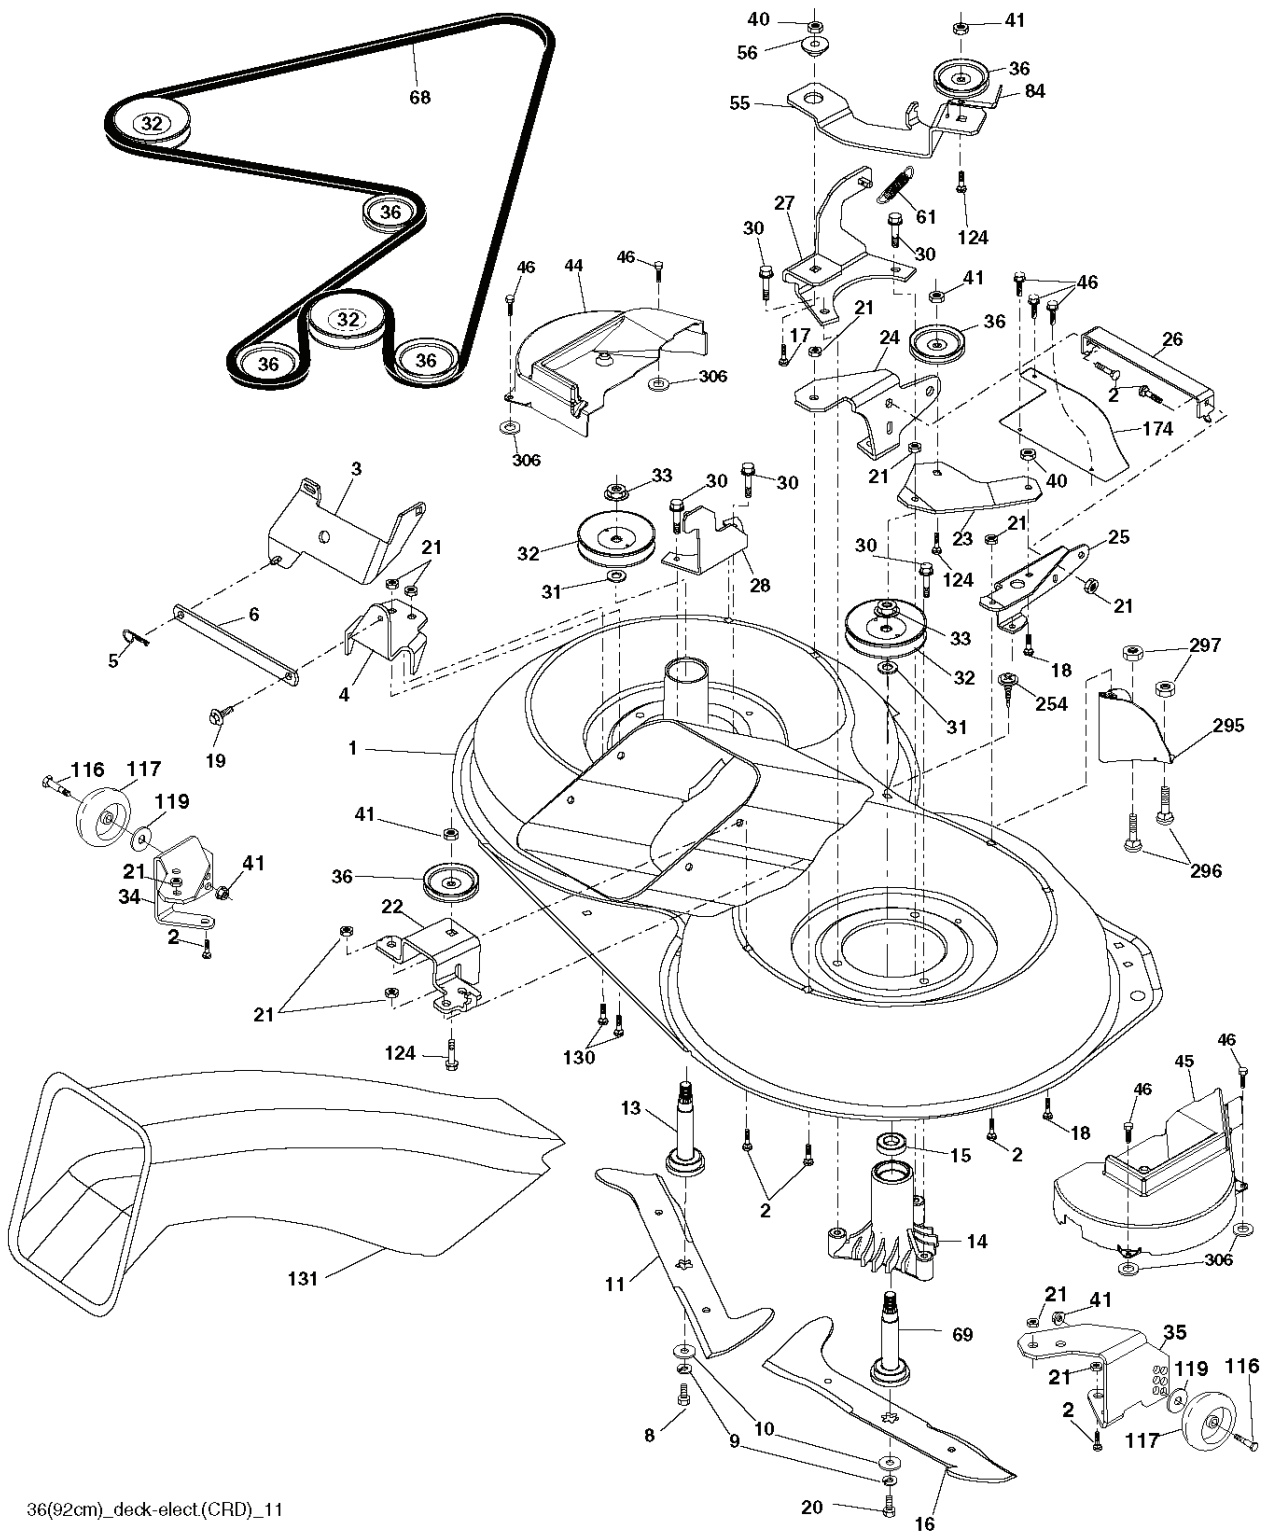

36(92cm)_deck-elect(CRD)_11

REF.	PART NO.	DESCRIPTION	REMARK	QTY.	KIT
1	532400108	HOUSING		1	
2	872140506	BOLT		1	
3	532165569	BRACKET		1	
4	532165558	BRACKET		1	
5	532124670	RETAINER RING		1	
6	532165557	ROD		1	
8	532181712	BOLT		1	
9	810030600	WASHER		1	
10	532140296	WASHER		1	
11	532186385	BLADE		1	
13	532137645	SHAFT		1	
14	532128774	BEARING HOUSING		1	
15	532110485	BEARING		1	
16	532186386	BLADE		1	
17	872140610	BOLT		1	
18	872110606	BOLT		1	
19	532132827	SPEC. BOLT		1	
20	532181713	BOLT		1	
21	873680500	NUT		1	
22	532199590	BRACKET		1	
23	532165446	PLATE		1	
24	532165242	BRACKET		1	
25	532165244	BRACKET		1	
26	532400110	SUPPORT		1	
27	532165568	BRACKET		1	
28	532165567	BRACKET		1	
30	532173984	SCREW		1	
31	532187690	WASHER		1	
32	532153532	PULLEY		1	
33	532400234	NUT		1	
34	532400107	BRACKET		1	
35	532400106	BRACKET		1	
36	532146763	PULLEY		1	
40	873680600	NUT		1	
41	873900600	NUT		1	
44	532420752	COVER		1	
45	532420753	COVER		1	
46	532137729	SCREW		1	
55	532199498	ARM		1	
56	532165723	SPACER		1	
61	532199486	SPRING		1	
68	532402008	BELT		1	
69	532165482	SHAFT		1	
84	532156085	BELT GUIDE		1	
116	532193406	BOLT		1	
117	532174873	WHEEL		1	
119	819132012	WASHER		1	
124	872110612	BOLT		1	
130	872110506	BOLT		1	
131	532165661	PIPE		1	
174	532400241	PROTECTOR		1	
254	817000616	SCREW		1	
295	532412171	PLATE		1	
296	872140406	BOLT		1	
297	873930400	NUT		1	
306	532423062	NUT		1	
--	532181857	BEARING HOUSING	Mandrel Assembly (Includes housing, shaft assembly, and bearing only - pulley/nut/washer and blade bolt/washers not included).	1	
--	532181858	BEARING HOUSING		1	
--	532422785	CUTTING DECK	Replacement Mower. Complete (Std. Deck - Order separately gauge wheel components key nos. 116 - 119).	1