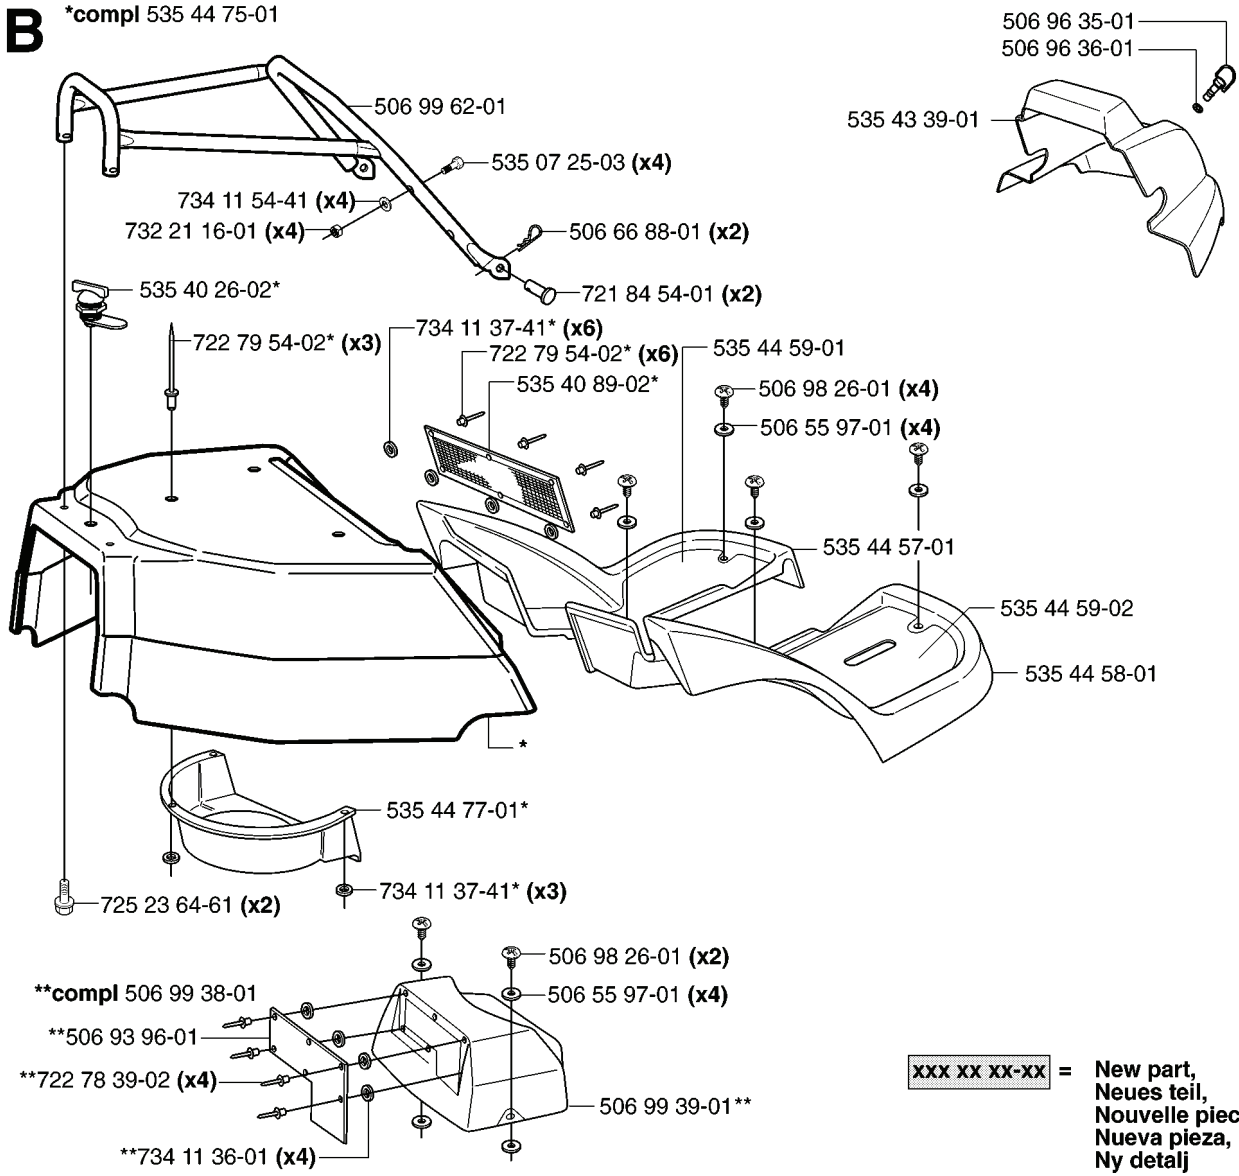

B *compl 535 44 75-01

xxx xx xx-xx = New part,
Neues teil,
Nouvelle piece,
Nueva pieza,
Ny detalj