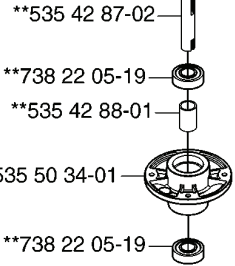

Mitten.
Centre.
Centre.
Zentrum.
Keski.

*compl 535 50 35-01