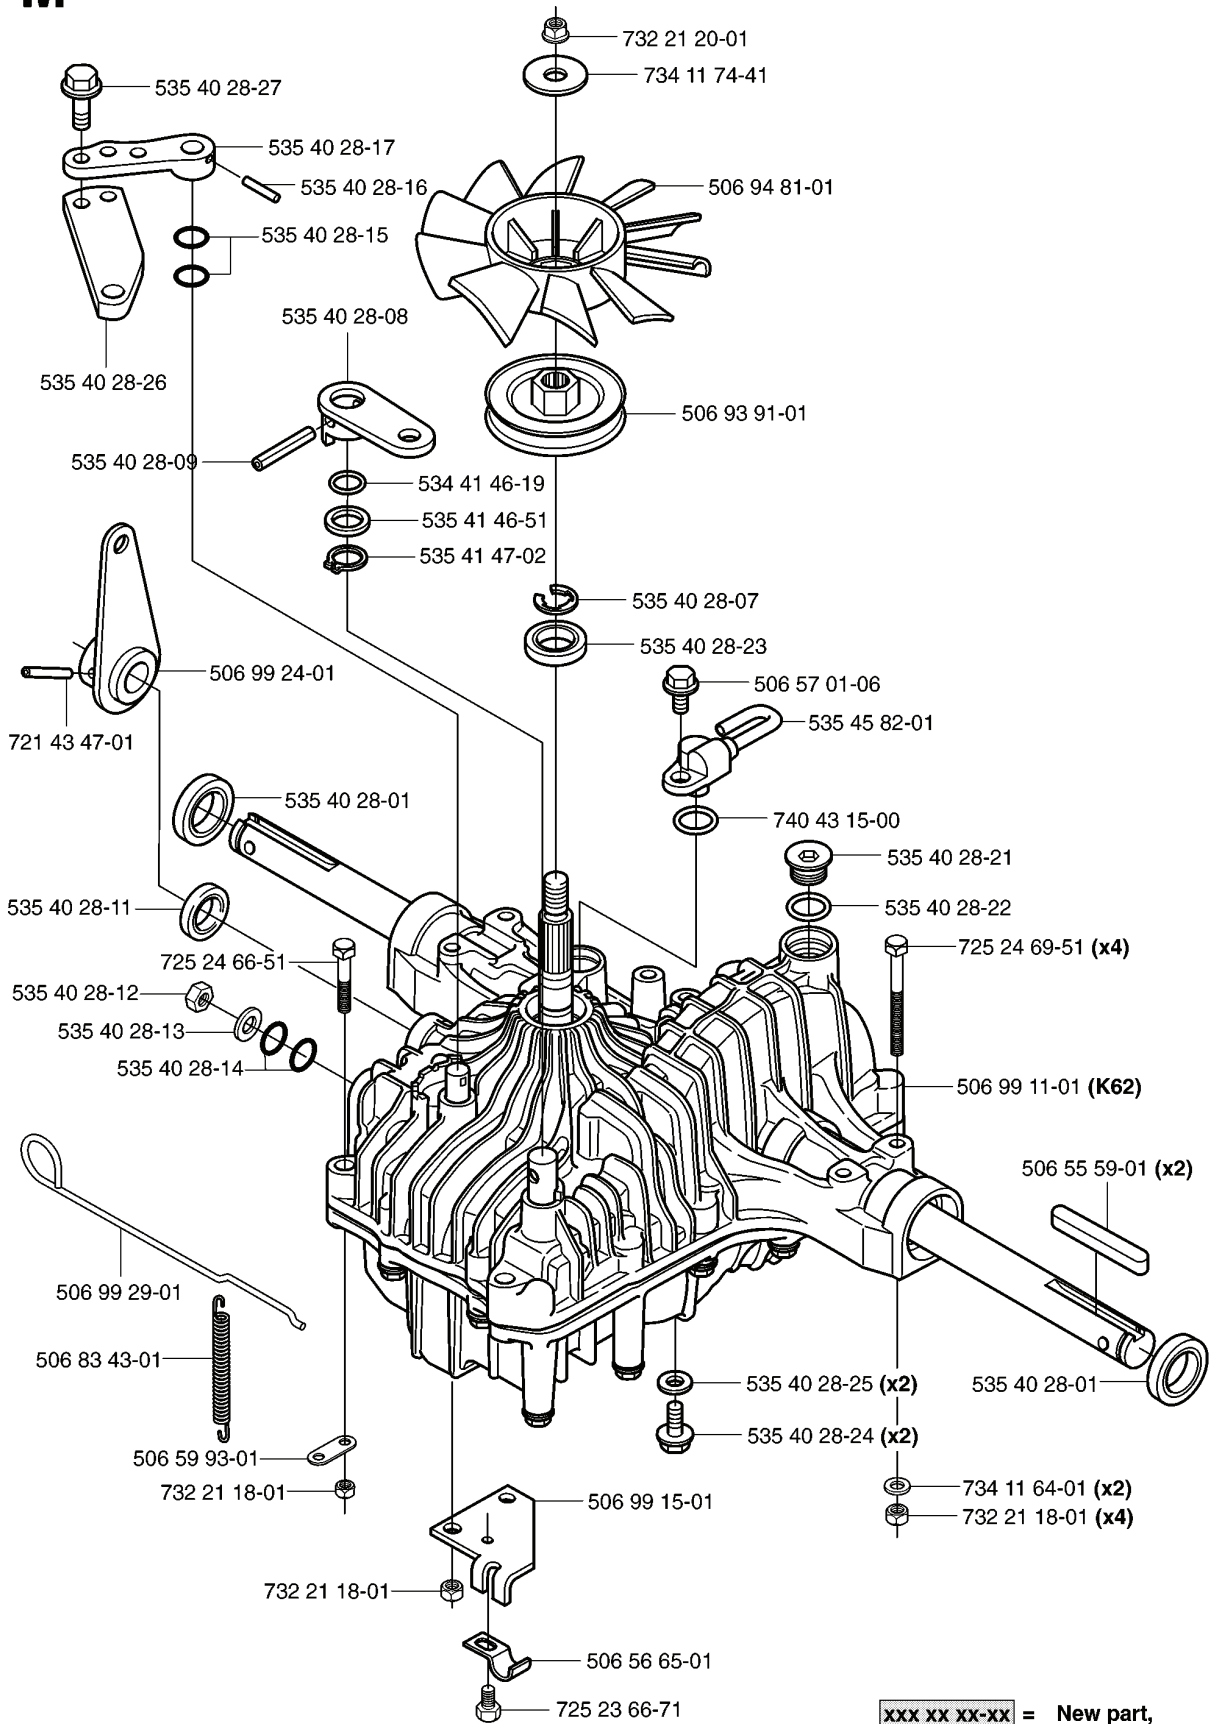

M K62 Pro15

xxx xx xx-xx = New part,
Neues teil,
Nouvelle piece,
Nueva pieza,
Ny detalj