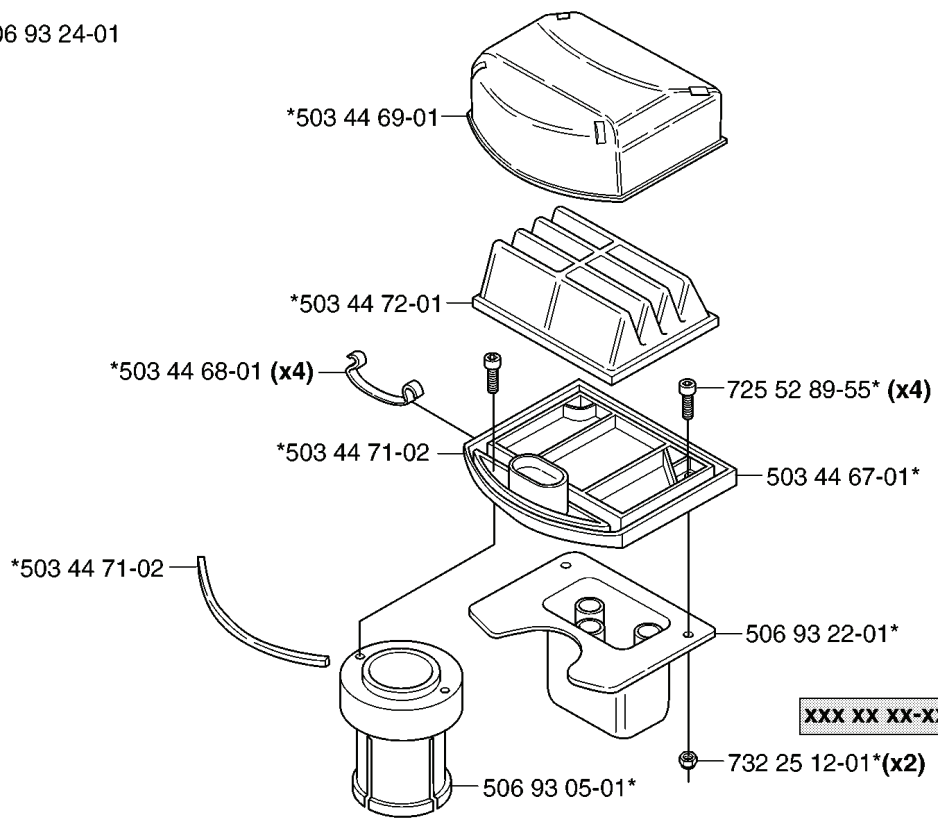

F *compl 506 93 24-01