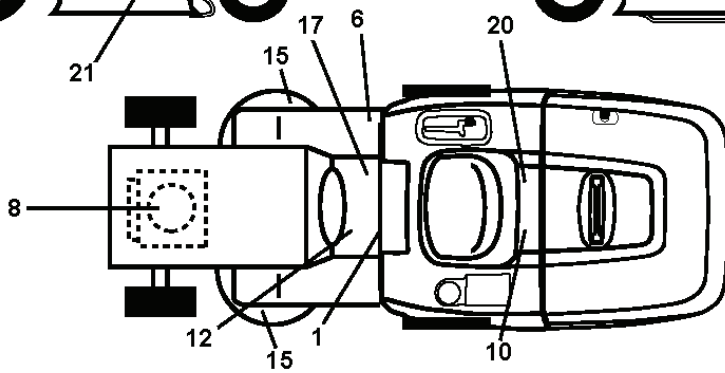

IGNITION SWITCH

POSITION	CIRCUIT	"MAKE"
OFF	M+G+A1	
RUN/OVERRIDE	B+A1	
RUN	B+A1	L+A2
START	B + S + A1	

WIRING INSULATED CLIPS
 NOTE: IF WIRING INSULATED CLIPS WERE REMOVED FOR SERVICING OF UNIT, THEY SHOULD BE RE-INSTALLED TO PROPERLY SECURE YOUR WIRING.

03048

PTO SWITCH

POSITION	CIRCUIT
OFF	C + G, B + H
ON	C + F, B + E, A + D

● NON-REMOVABLE CONNECTIONS

○ REMOVABLE CONNECTIONS

seat_lt.knob_7(CRD)

REF.	PART NO.	DESCRIPTION	REMARK	QTY.	KIT
1	532188715	SIEGE CONDUCTEUR		1	
2	532140551	BRACKET		1	
3	871110616	SCREW		1	
4	819131610	WASHER		1	
5	532145006	CLIP		1	
6	873800600	NUT		1	
7	532124181	SPRING		1	
8	817000616	SCREW		1	
9	819131614	WASHER		1	
10	532195530	BERCEAU DE SIEGE CONDUCTEUR		1	
11	532166369	WING NUT		1	
12	532174648	BRACKET		1	
13	532121248	BUSHING		1	
14	872050412	BOLT		1	
15	532121249	SPACER		1	
16	532123740	SPRING		1	
17	532123976	LOCKNUT		1	
21	532171852	BOLT		1	
22	873800500	LOCK NUT		1	
24	819171912	WASHER		1	
25	532127018	BOLT		1	

REF.	PART NO.	DESCRIPTION	REMARK	QTY.	KIT
1	532059192	CAP VALVE		1	
2	532065139	NIPPLE		1	
3	532106222	TIRE		1	
4	532059904	HOSE		1	
5	532138336	RIM		1	
6	532124957	FITTING		1	
7	532124959	BEARING		1	
8	532138337	RIM SPROCKET		1	
9	532122082	TIRE		1	
10	532124926	HOSE		1	
11	532175039	HUB CAP		1	
--	532144334	SEALING FOAM		1	