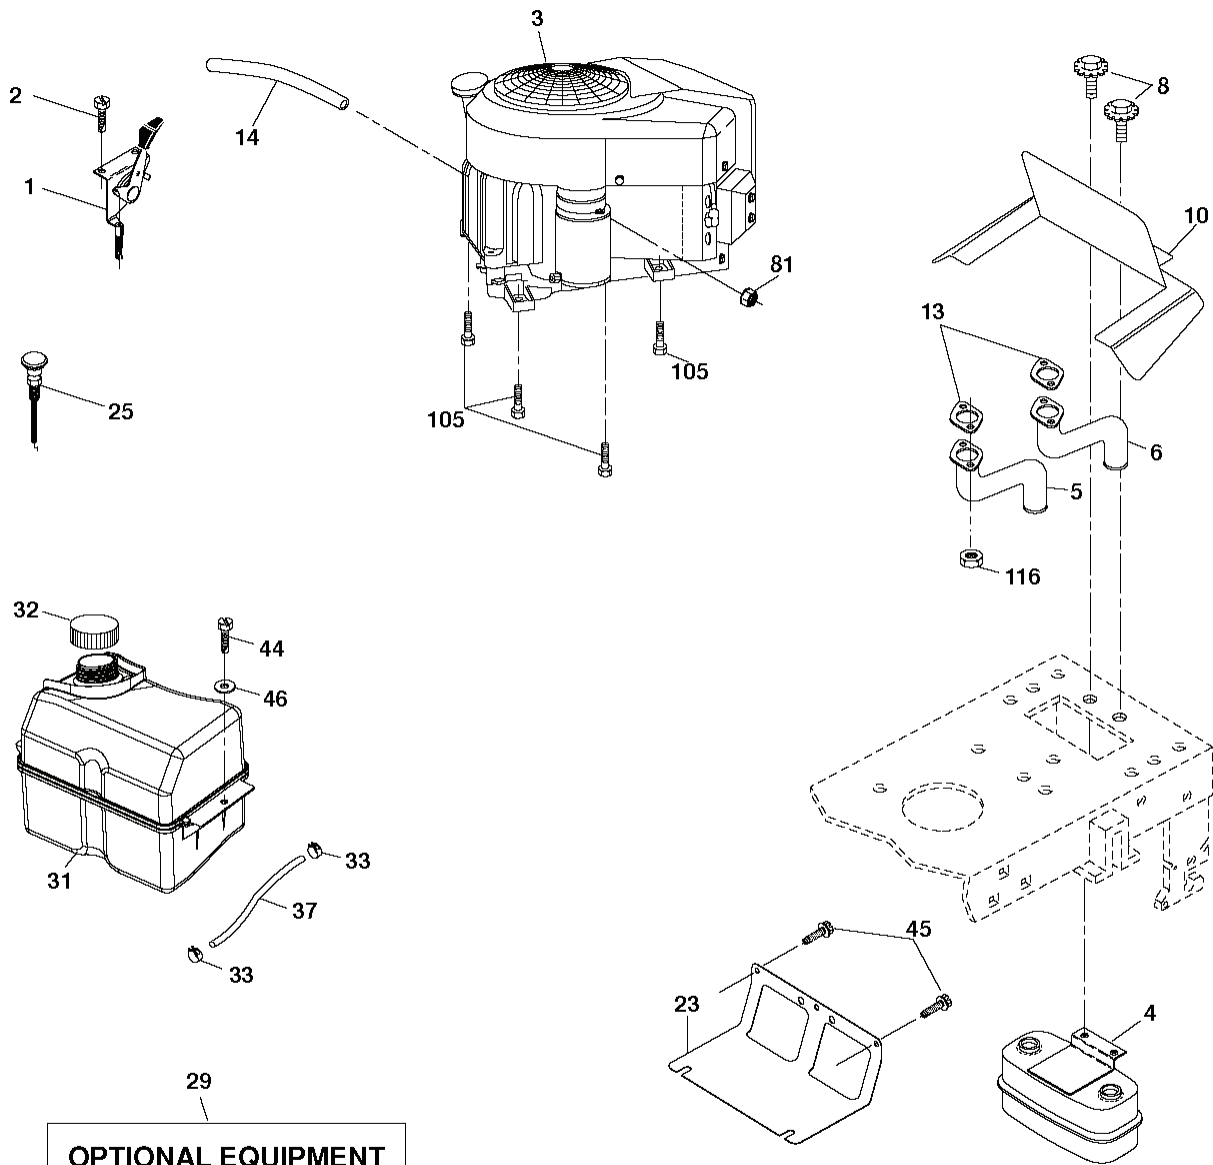

REF.	PART NO.	DESCRIPTION	REMARK	QTY.	KIT
1	532178385	THROTTLE TRIGGER		1	
2	532416358	SCREW		1	
3				1	
4	532149723	MUFFLER		1	
5	532181444	TUBE		1	
6	532181442	TUBE		1	
8	532171877	BOLT		1	
10	532146629	HEAT SHIELD		1	
13	532178084	GASKET, ENGINE		1	
14	532148456	TUBE		1	
23	532169837	HEAT SHIELD		1	
25	532189541	CHOKE CONTROL		1	
29	532137180	SPARK ARRESTER KIT		1	
31	532407489	TANK FUEL		1	
32	532197725	PLUG		1	
33	532123487	HOSE CLAMP		1	
37	532137040	HOSE		1	
44	817670412	SCREW		1	
45	817000612	SCREW		1	
46	819091416	WASHER		1	
81	873510400	NUT		1	
105	817120616	SCREW		1	
116	532184362	NUT		1