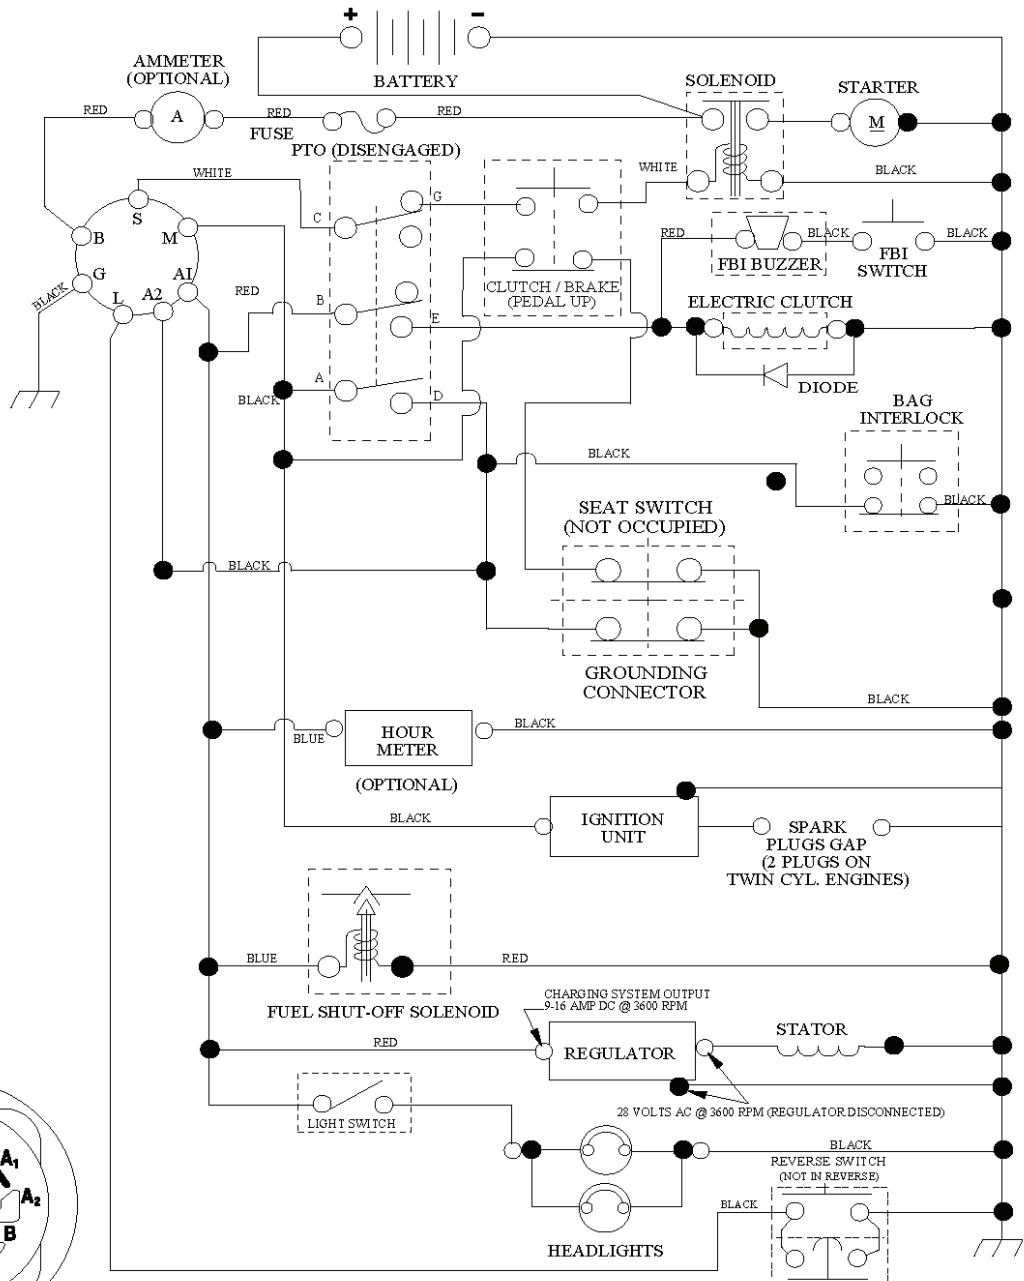

IGNITION SWITCH

POSITION	CIRCUIT	"MAKE"
OFF	M+G+A1	
RUN/OVERRIDE	B+A1	
RUN	B+A1	L+A2
START	B + S + A1	

WIRING INSULATED CLIPS
NOTE: IF WIRING INSULATED CLIPS WERE REMOVED FOR SERVICING OF UNIT, THEY SHOULD BE RE-INSTALLED TO PROPERLY SECURE YOUR WIRING.

03048

PTO SWITCH

POSITION	CIRCUIT
OFF	C + G, B + H
ON	C + F, B + E, A + D

● NON-REMOVABLE CONNECTIONS

○ REMOVABLE CONNECTIONS