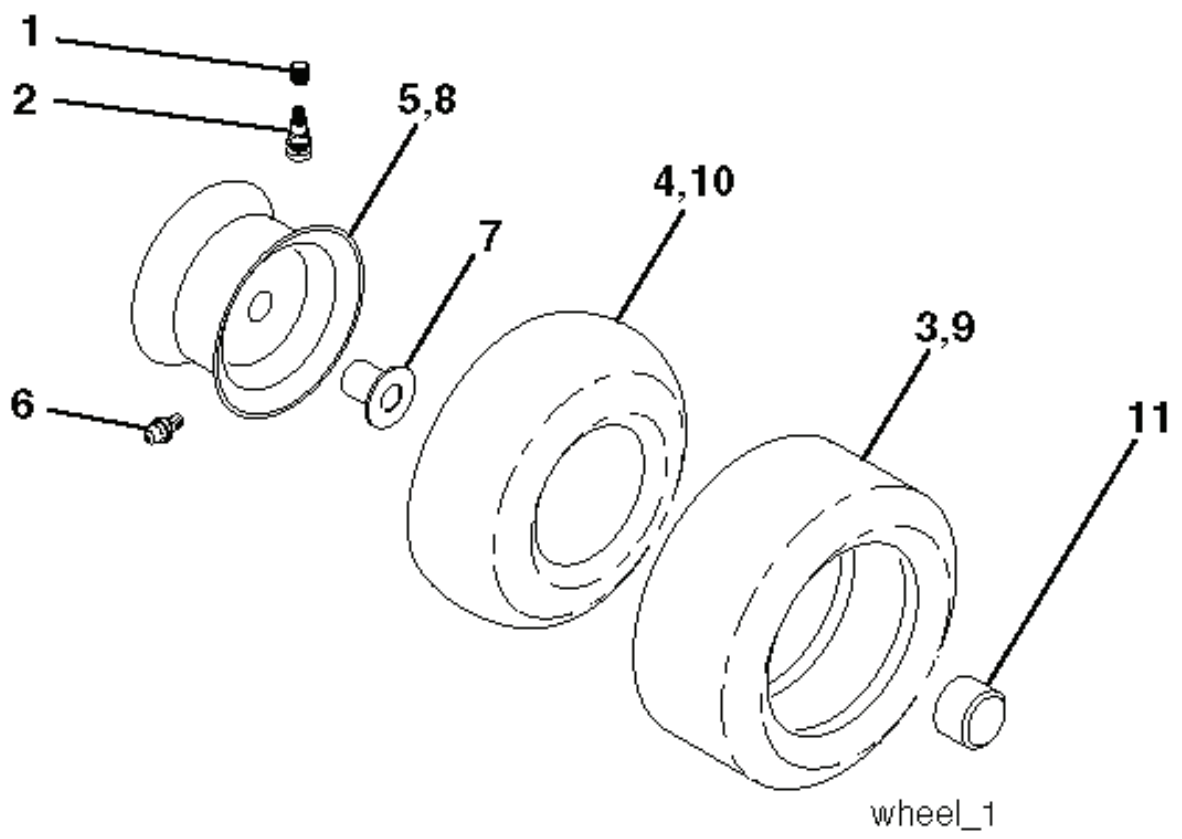

03048

PTO SWITCH

POSITION	CIRCUIT
OFF	C + G, B + H
ON	C + F, B + E, A + D

● NON-REMOVABLE CONNECTIONS

○ REMOVABLE CONNECTIONS

seat_lt.knob_7(CRD)

REF.	PART NO.	DESCRIPTION	REMARK	QTY.	KIT
1	532188715	SIEGE CONDUCTEUR		1	
2	532140551	BRACKET		1	
3	871110616	SCREW		1	
4	819131610	WASHER		1	
5	532145006	CLIP		1	
6	873800600	NUT		1	
7	532124181	SPRING		1	
8	817000616	SCREW		1	
9	819131614	WASHER		1	
10	532195530	BERCEAU DE SIEGE CONDUCTEUR		1	
11	532166369	WING NUT		1	
12	532174648	BRACKET		1	
13	532121248	BUSHING		1	
14	872050412	BOLT		1	
15	532121249	SPACER		1	
16	532123740	SPRING		1	
17	532123976	LOCKNUT		1	
21	532171852	BOLT		1	
22	873800500	LOCK NUT		1	
24	819171912	WASHER		1	
25	532127018	BOLT		1	

REF.	PART NO.	DESCRIPTION	REMARK	QTY.	KIT
1	532059192	CAP VALVE		1	
2	532065139	NIPPLE		1	
3	532106222	TIRE		1	
4	532059904	HOSE		1	
5	532138336	RIM		1	
6	532124957	FITTING		1	
7	532124959	BEARING		1	
8	532138337	RIM SPROCKET		1	
9	532122082	TIRE		1	
10	532124926	HOSE		1	
11	532175039	HUB CAP		1	
--	532144334	SEALING FOAM		1	