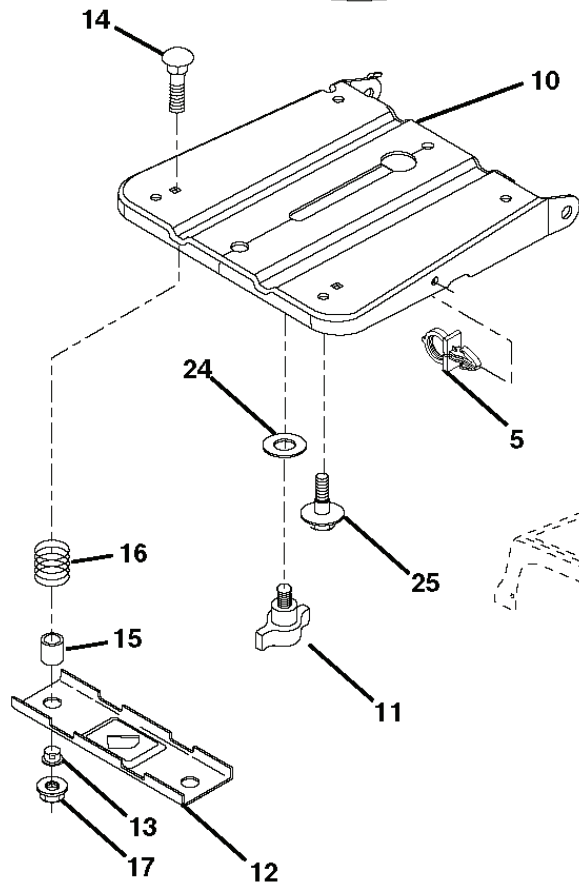

IGNITION SWITCH

POSITION	CIRCUIT	"MAKE"
OFF	M+G+A1	
RUN/OVERRIDE	B+A1	
RUN	B+A1	L+A2
START	B + S + A1	

WIRING INSULATED CLIPS
 NOTE: IF WIRING INSULATED CLIPS WERE REMOVED FOR SERVICING OF UNIT, THEY SHOULD BE RE-INSTALLED TO PROPERLY SECURE YOUR WIRING.

03048

PTO SWITCH

POSITION	CIRCUIT
OFF	C + G, B + H
ON	C + F, B + E, A + D

● NON-REMOVABLE CONNECTIONS

○ REMOVABLE CONNECTIONS

seat_lt.knob_7(CRD)

REF.	PART NO.	DESCRIPTION	REMARK	QTY.	KIT
1	532188715	SIEGE CONDUCTEUR		1	
2	532140551	BRACKET		1	
3	871110616	SCREW		1	
4	819131610	WASHER		1	
5	532145006	CLIP		1	
6	873800600	NUT		1	
7	532124181	SPRING		1	
8	817000616	SCREW		1	
9	819131614	WASHER		1	
10	532195530	BERCEAU DE SIEGE CONDUCTEUR		1	
11	532166369	WING NUT		1	
12	532174648	BRACKET		1	
13	532121248	BUSHING		1	
14	872050412	BOLT		1	
15	532121249	SPACER		1	
16	532123740	SPRING		1	
17	532123976	LOCKNUT		1	
21	532171852	BOLT		1	
22	873800500	LOCK NUT		1	
24	819171912	WASHER		1	
25	532127018	BOLT		1	

REF.	PART NO.	DESCRIPTION	REMARK	QTY.	KIT
1	532059192	CAP VALVE		1	
2	532065139	NIPPLE		1	
3	532106222	TIRE		1	
4	532059904	HOSE		1	
5	532138336	RIM		1	
6	532124957	FITTING		1	
7	532124959	BEARING		1	
8	532138337	RIM SPROCKET		1	
9	532122082	TIRE		1	
10	532124926	HOSE		1	
11	532175039	HUB CAP		1	
--	532144334	SEALING FOAM		1	