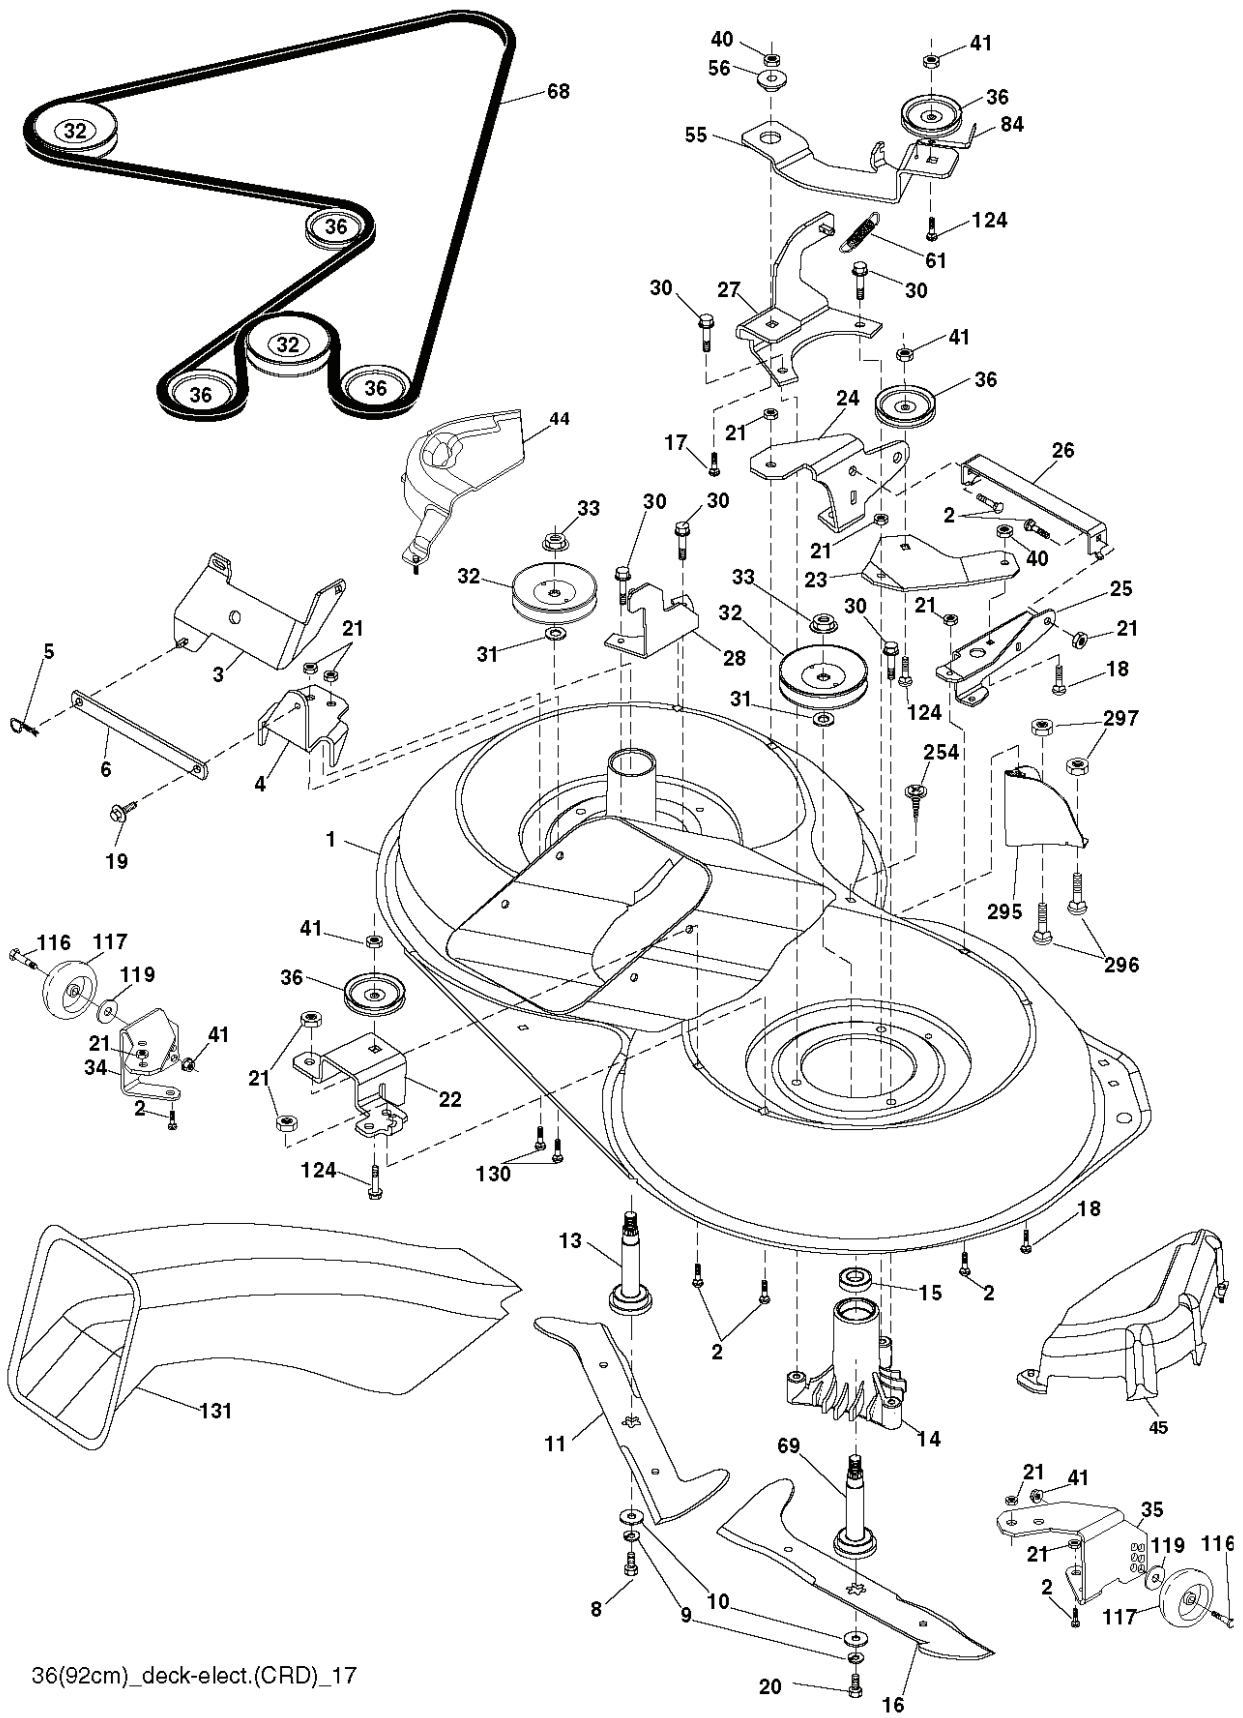

REF.	PART NO.	DESCRIPTION	REMARK	QTY.	KIT
1	532183897	CONTROL		1	
2	532416358	SCREW		1	
3				1	
4	532188655	MUFFLER		1	
8	532171877	BOLT		1	
13	532185909	GASKET		1	
14	532148456	TUBE		1	
23	532169837	HEAT SHIELD		1	
29	532137180	SPARK ARRESTER KIT		1	
31	532407545	FUEL TANK		1	
32	532197725	PLUG		1	
33	532123487	HOSE CLAMP		1	
37	532137040	HOSE		1	
38	532181654	PLUG		1	
44	817670412	SCREW		1	
45	817000612	SCREW		1	
46	819091416	WASHER		1	
72	532192334	SCREW		1	
81	873510400	NUT		1	
91	532187495	BUSHING		1	
105	817120616	SCREW		1	
117	532188654	TUBE EXHAUST		1	

36(92cm)_deck-elect.(CRD)_17