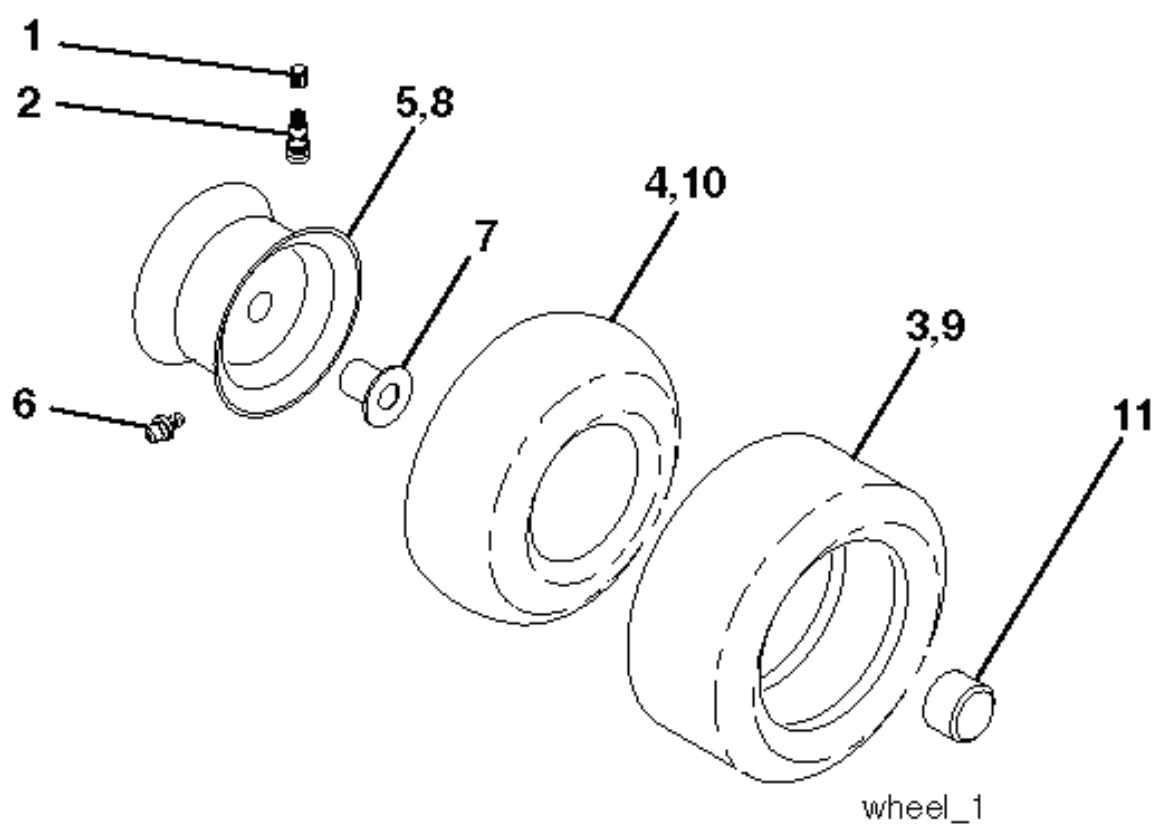

REF.	PART NO.	DESCRIPTION	REMARK	QTY.	KIT
1	532059192	CAP VALVE		1	
2	532065139	NIPPLE		1	
3	532106222	TIRE		1	
4	532059904	HOSE		1	
5	532138336	RIM		1	
6	532124957	FITTING		1	
7	532124959	BEARING		1	
8	532138337	RIM.SPROCKET		1	
9	532420531	TIRE		1	
10	532124926	HOSE		1	
11	532175039	HUB CAP		1	
--	532144334	SEALING FOAM		1