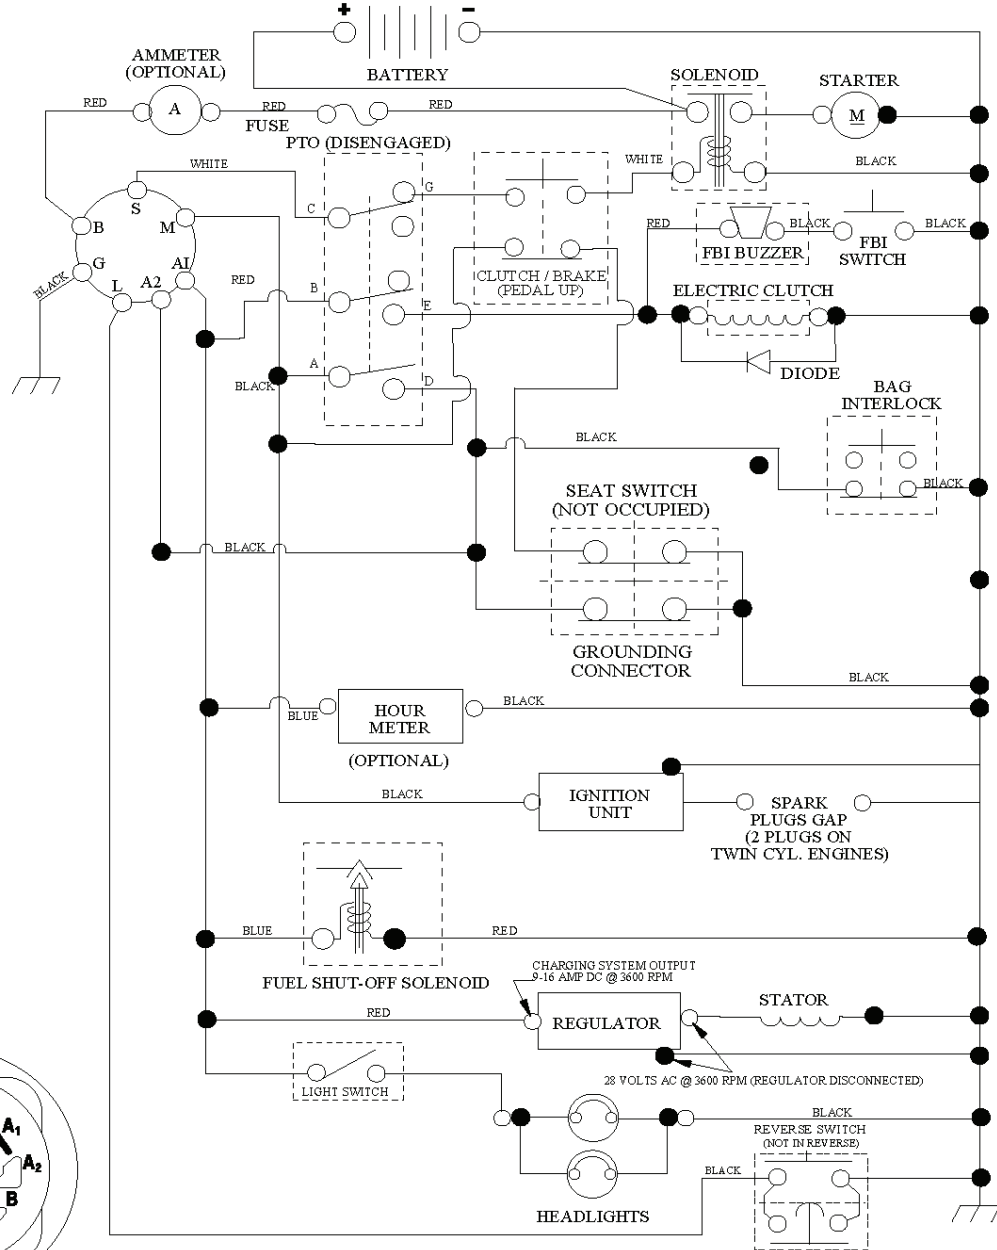

36(92cm)\_deck-elect.(CRD)\_17

REF.	PART NO.	DESCRIPTION	REMARK	QTY.	KIT
1	532400108	HOUSING		1	
2	872140506	BOLT		1	
3	532165569	BRACKET		1	
4	532165558	BRACKET		1	
5	532124670	RETAINER RING		1	
6	532165557	ROD		1	
8	532181712	BOLT		1	
9	810030600	WASHER		1	
10	532140296	WASHER		1	
11	532186385	BLADE		1	
13	532137645	SHAFT		1	
14	532128774	BEARING HOUSING		1	
15	532110485	BEARING		1	
16	532186386	BLADE		1	
17	872140610	BOLT		1	
18	872110606	BOLT		1	
19	532132827	SPEC. BOLT		1	
20	532181713	BOLT		1	
21	873680500	NUT		1	
22	532199590	BRACKET		1	
23	532165446	PLATE		1	
24	532165242	BRACKET		1	
25	532165244	BRACKET		1	
26	532400110	SUPPORT		1	
27	532165568	BRACKET		1	
28	532165567	BRACKET		1	
30	532173984	SCREW		1	
31	532187690	WASHER		1	
32	532153532	PULLEY		1	
33	532400234	NUT		1	
34	532400107	BRACKET		1	
35	532400106	BRACKET		1	
36	532146763	PULLEY		1	
40	873680600	NUT		1	
41	873900600	NUT		1	
44	532175538	COVER		1	
45	532175539	COVER		1	
46	532137729	SCREW		1	
55	532199498	ARM		1	
56	532165723	SPACER		1	
61	532199486	SPRING		1	
68	532402008	BELT		1	
69	532165482	SHAFT		1	
84	532156085	BELT GUIDE		1	
116	532193406	BOLT		1	
117	532174873	WHEEL		1	
119	819132012	WASHER		1	
124	872110612	BOLT		1	
130	872110506	BOLT		1	
131	532165661	PIPE		1	
254	817000616	SCREW		1	
295	532412171	PLATE		1	
296	872140406	BOLT		1	
297	873930400	NUT		1	
--	532181857	BEARING HOUSING	Mandrel Assembly (Includes housing, shaft assembly, and bearing only - pulley/nut/washer and blade bolt/washers not included)	1	
--	532181858	BEARING HOUSING		1	
--	532413711	CUTTING DECK	(Std. Deck - Order separately guage wheel components key nos. 116 - 119)	1	

SCH05

IGNITION SWITCH

POSITION	CIRCUIT	"MAKE"
OFF	M+G+A1	
RUN/OVERRIDE	B+A1	
RUN	B+A1	L+A2
START	B + S + A1	

WIRING INSULATED CLIPS  
 NOTE: IF WIRING INSULATED CLIPS WERE REMOVED FOR SERVICING OF UNIT, THEY SHOULD BE RE-INSTALLED TO PROPERLY SECURE YOUR WIRING.