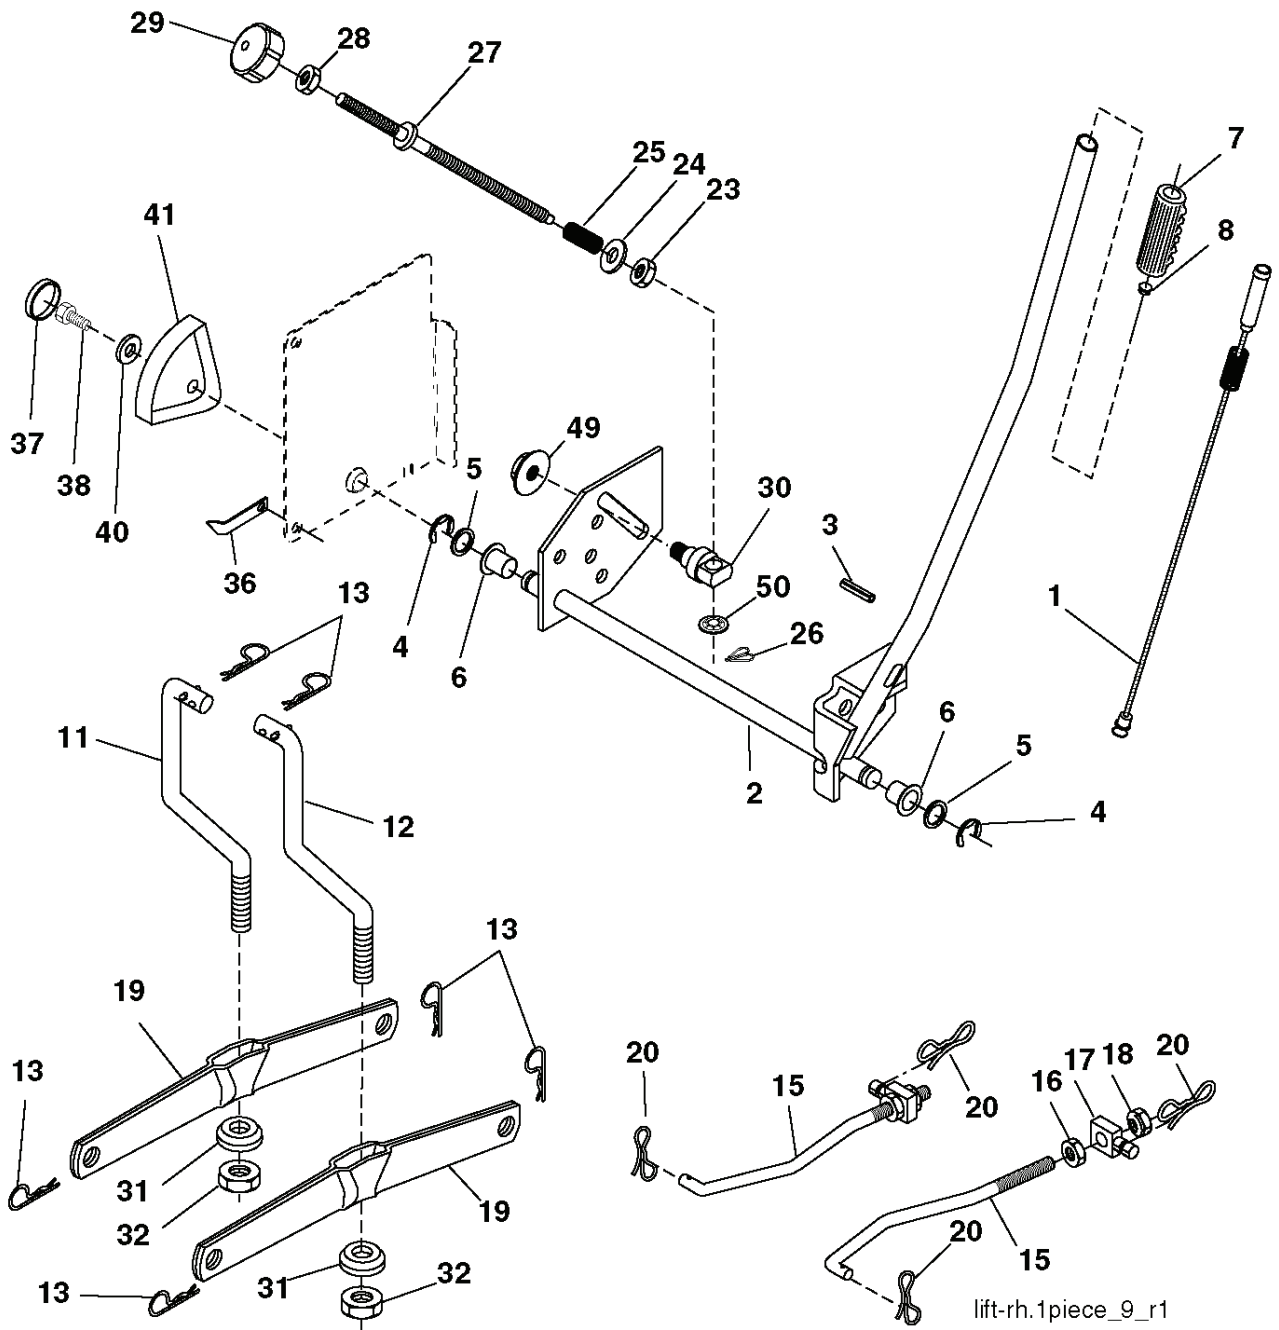

36(92cm)\_deck-elect.(CRD)\_17

REF.	PART NO.	DESCRIPTION	REMARK	QTY.	KIT
1	532400108	HOUSING		1	
2	872140506	BOLT		1	
3	532165569	BRACKET		1	
4	532165558	BRACKET		1	
5	532124670	RETAINER RING		1	
6	532165557	ROD		1	
8	532181712	BOLT		1	
9	810030600	WASHER		1	
10	532140296	WASHER		1	
11	532186385	BLADE		1	
13	532137645	SHAFT		1	
14	532128774	BEARING HOUSING		1	
15	532110485	BEARING		1	
16	532186386	BLADE		1	
17	872140610	BOLT		1	
18	872110606	BOLT		1	
19	532132827	SPEC. BOLT		1	
20	532181713	BOLT		1	
21	873680500	NUT		1	
22	532199590	BRACKET		1	
23	532165446	PLATE		1	
24	532165242	BRACKET		1	
25	532165244	BRACKET		1	
26	532400110	SUPPORT		1	
27	532165568	BRACKET		1	
28	532165567	BRACKET		1	
30	532173984	SCREW		1	
31	532187690	WASHER		1	
32	532153532	PULLEY		1	
33	532400234	NUT		1	
34	532400107	BRACKET		1	
35	532400106	BRACKET		1	
36	532146763	PULLEY		1	
40	873680600	NUT		1	
41	873900600	NUT		1	
44	532175538	COVER		1	
45	532175539	COVER		1	
46	532137729	SCREW		1	
55	532199498	ARM		1	
56	532165723	SPACER		1	
61	532199486	SPRING		1	
68	532402008	BELT		1	
69	532165482	SHAFT		1	
84	532156085	BELT GUIDE		1	
116	532193406	BOLT		1	
117	532174873	WHEEL		1	
119	819132012	WASHER		1	
124	872110612	BOLT		1	
130	872110506	BOLT		1	
131	532165661	PIPE		1	
254	817000616	SCREW		1	
295	532412171	PLATE		1	
296	872140406	BOLT		1	
297	873930400	NUT		1	
--	532181857	BEARING HOUSING	Mandrel Assembly (Includes housing, shaft assembly, and bearing only - pulley/nut/washer and blade bolt/washers not included)	1	
--	532181858	BEARING HOUSING		1	
--	532413711	CUTTING DECK	(Std. Deck - Order separately guage wheel components key nos. 116 - 119)	1	