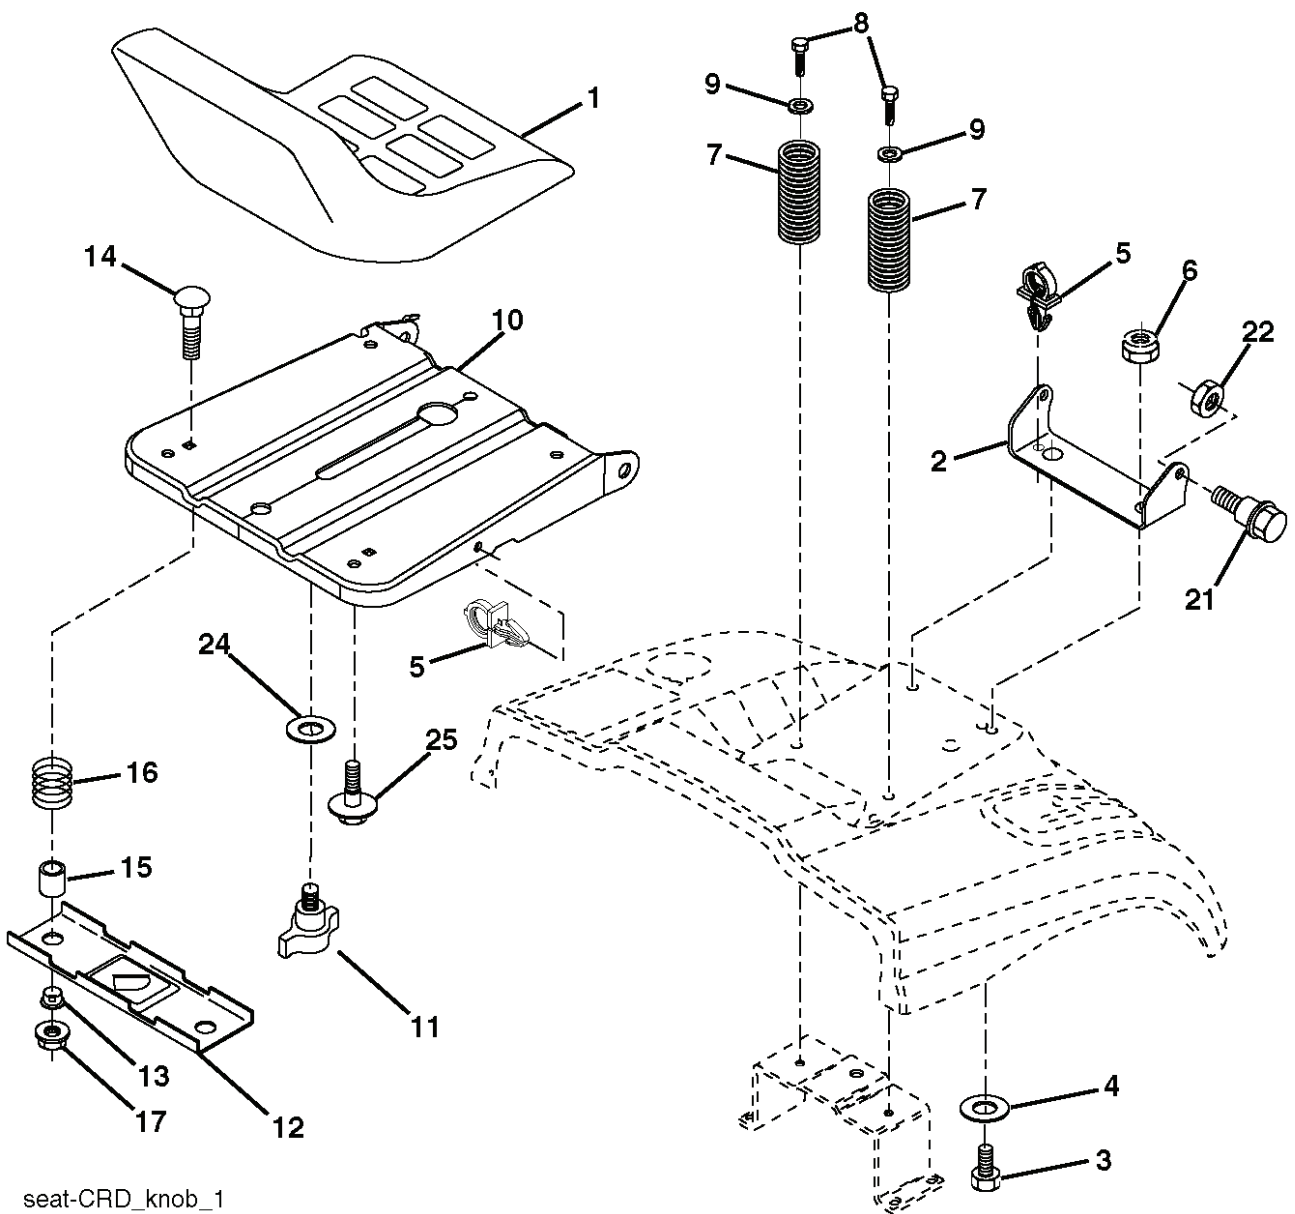

lift-rh.1piece\_9\_r1

REF.	PART NO.	DESCRIPTION	REMARK	QTY.	KIT
1	532404981	PLUNGE		1	
2	532159471	LEVER		1	
3	532105767	PIN RETAINING SCREW		1	
4	812000002	RETAINER RING		1	
5	819211621	WASHER		1	
6	532120183	BEARING		1	
7	532125631	HANDLE		1	
8	532122365	PLUG		1	
11	532165829	ROD		1	
12	532165831	ROD		1	
13	532124670	RETAINER RING		1	
15	532173288	LINK		1	
16	873350800	NUT		1	
17	532175689	BRACKET		1	
18	873800800	NUT		1	
19	532139868	LEVER		1	
20	532194209	SPRING		1	
23	532110807	NUT		1	
24	819131016	WASHER		1	
25	532164024	SPRING		1	
26	532169484	PIN		1	
27	532164543	ROD		1	
28	873350600	NUT		1	
29	532138057	KNOB		1	
30	532150233	TRUNNION		1	
31	532169865	BEARING		1	
32	873540600	NUT		1	
36	532155097	INDICATOR		1	
37	532123935	PLUG		1	
38	817060516	SCREW		1	
40	819112410	WASHER		1	
41	532123934	INDICATOR		1	
49	532145212	NUT		1	
50	532110452	NUT		1	

SCH05

IGNITION SWITCH

POSITION	CIRCUIT	"MAKE"
OFF	M+G+A1	
RUN/OVERRIDE	B+A1	
RUN	B+A1	L+A2
START	B + S + A1	

WIRING INSULATED CLIPS  
 NOTE: IF WIRING INSULATED CLIPS WERE REMOVED FOR SERVICING OF UNIT, THEY SHOULD BE RE-INSTALLED TO PROPERLY SECURE YOUR WIRING.

03048

PTO SWITCH

POSITION	CIRCUIT
OFF	C + G, B + H
ON	C + F, B + E, A + D

RELAY

NON-REMOVABLE CONNECTIONS

REMOVABLE CONNECTIONS

seat-CRD\_knob\_1

---

REF.	PART NO.	DESCRIPTION	REMARK	QTY.	KIT
1	532190120	SIEGE CONDUCTEUR		1	
2	532140551	BRACKET		1	
3	871110616	SCREW		1	
4	819131610	WASHER		1	
5	532145006	CLIP		1	
6	873800600	NUT		1	
7	532124181	SPRING		1	
8	817000616	SCREW		1	
9	819131614	WASHER		1	
10	532195530	BERCEAU DE SIEGE CONDUCTEUR		1	
11	532166369	WING NUT		1	
12	532174648	BRACKET		1	
13	532121248	BUSHING		1	
14	872050412	BOLT		1	
15	532134300	SPACER		1	
16	532121250	SPRING		1	
17	532123976	LOCKNUT		1	
21	532171852	BOLT		1	
22	873800500	LOCK NUT		1	
24	819171912	WASHER		1	
25	532127018	BOLT		1	