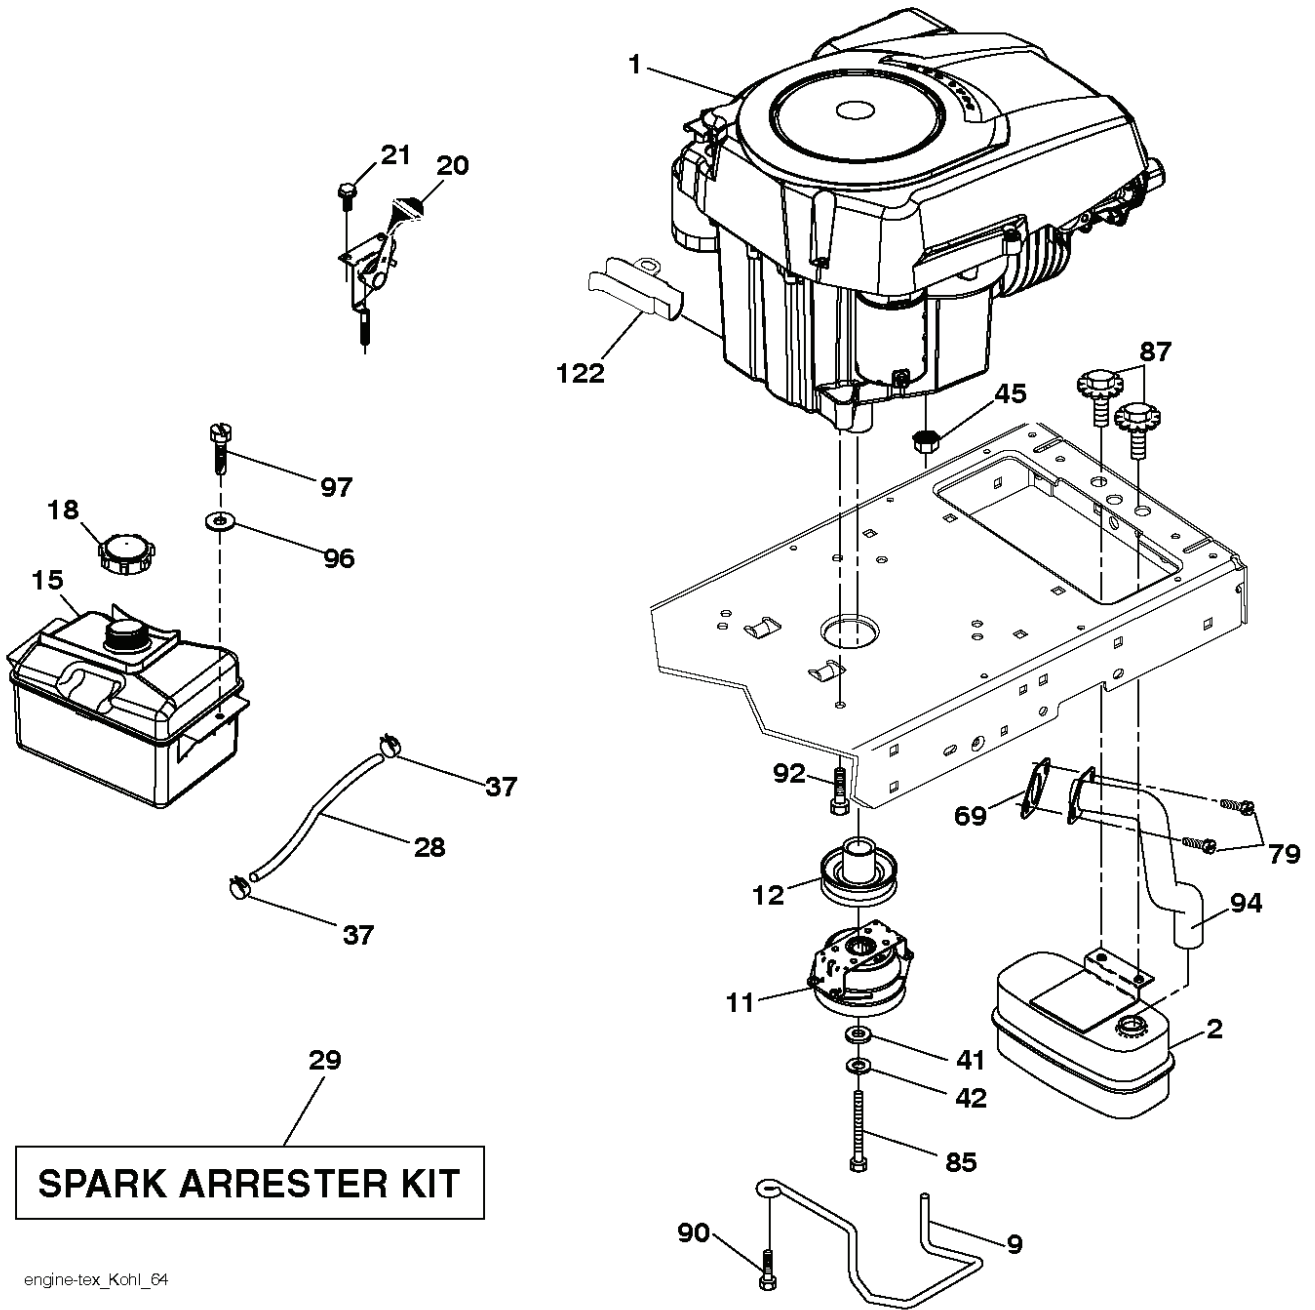

TR04S

With Service Minder Option

46

With Charge Indicator Option

142  
143

---

REF.	PART NO.	DESCRIPTION	REMARK	QTY.	KIT
1	532163465	BATTERY		0	
2	874760412	BOLT		0	
8	532193228	BOX		0	
16	532176138	MICRO SWITCH		0	
21	532400252	HARNESS		0	
22	532004152	BULB		0	
25	581498001	CABLE		0	
26	532175158	FUSE		0	
27	873510400	NUT		0	
28	532421686	CABLE		0	
29	532401545	SWITCH		0	
30	532193350	IGNITION MODULE		0	
33	532411935	KEY		0	
34	532110712	SWITCH		0	
40	585555301	HARNESS		0	
43	532192507	SOLENOID		0	
46	532401763	DISPLAY		0	
50	532174651	SWITCH		0	
55	817060512	SCREW		0	
71	581023001	HARNESS		0	
79	532175242	HOLDER		0	
90	532435395	TERMINAL COVER		0	
99	817670412	SCREW		1	
102	532404454	CABLE		0	
105	532407568	SWITCH		0	
106	532174814	NUT		1	
142	583857801	HARNESS		1	
143	532448059	HARNESS		1	

REF.	PART NO.	DESCRIPTION	REMARK	QTY.	KIT
1	000000000	W/O DESCRIPTION	Engine Kohler Model No. SV530-3212 (438331)	0	
2	580532301	MUFFLER		0	
9	584908001	KEEPER		0	
11	587241501	CLUTCH		0	
12	532405097	PULLEY		0	
15	581289901	TANK		0	
18	532430220	FUEL CAP		0	
20	532183897	CONTROL		0	
21	532416358	SCREW		0	
28	532137040	HOSE		0	
29	532137180	SPARK ARRESTER KIT		0	
37	532123487	HOSE CLAMP		0	
41	532126197	WASHER		0	
42	810040700	WASHER		0	
45	873510400	NUT		0	
69	532185909	GASKET		0	
79	532192334	SCREW		0	
85	581332804	BOLT		0	
87	532171877	BOLT		0	
90	817000616	SCREW		0	
92	817120616	SCREW		0	
94	583955301	TUBE		0	
96	819091416	WASHER		0	
97	817670412	SCREW		0	
122	532421922	EXTENSION PIPE		0	