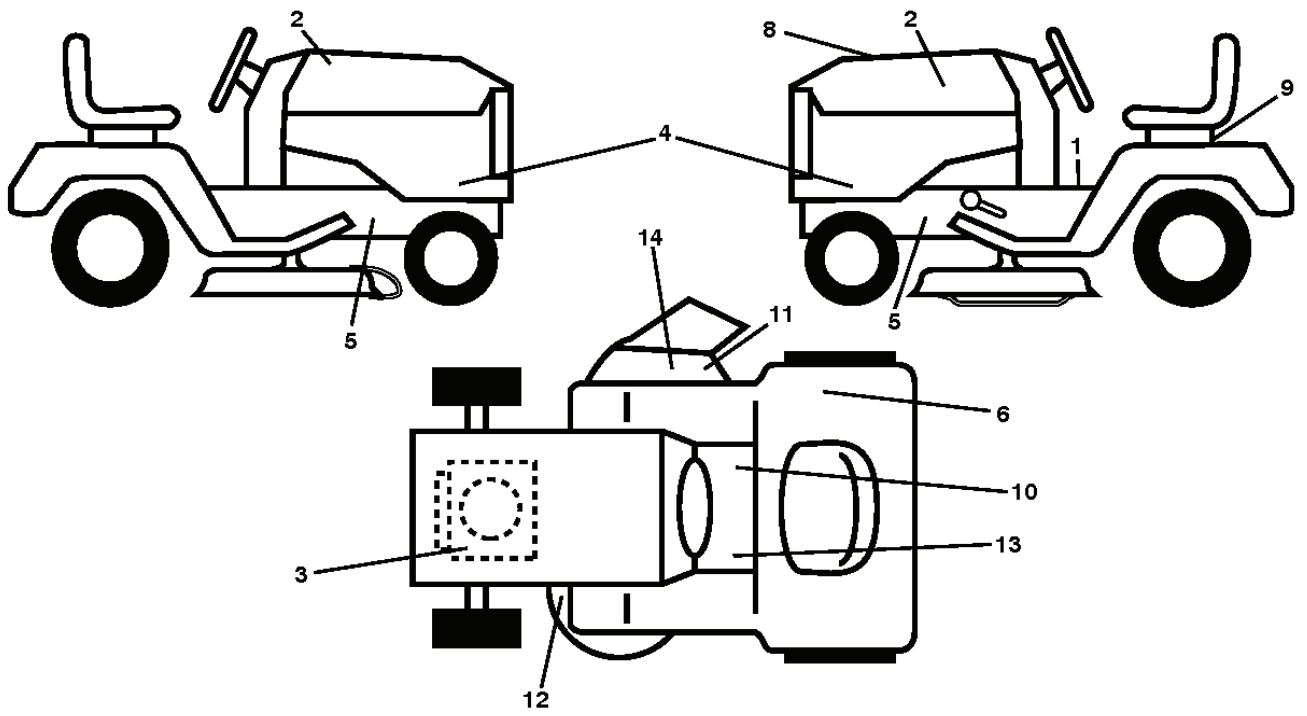

---

REF.	PART NO.	DESCRIPTION	REMARK	QTY.	KIT
1	532400389	LABEL		0	
2	581627301	DECAL		0	
3	532196841	DECAL		0	
4	532447468	DECAL		0	
5	532159736	DECAL		0	
6	532180432	DECAL		0	
8	532448537	DECAL		0	
9	532145005	DECAL		0	
10	532140837	DECAL		0	
11	532196357	DECAL.C."DANGER DEFLECTEUR"		0	
12	532160396	DECAL		0	
13	532159737	DECAL		0	
14	584904601	DECAL		1	
--	532439681	PLATE		0	
--	532439682	PAD		0	
--	532162598	DECAL		0	
--	532166960	DECAL		0	

REF.	PART NO.	DESCRIPTION	REMARK	QTY.	KIT
1	000000000	W/O DESCRIPTION	Engine Kohler Model No. SV530-3212 (438331)	0	
2	580532301	MUFFLER		0	
9	584908001	KEEPER		0	
11	587241501	CLUTCH		0	
12	532405097	PULLEY		0	
15	581289901	TANK		0	
18	532430220	FUEL CAP		0	
20	532183897	CONTROL		0	
21	532416358	SCREW		0	
28	532137040	HOSE		0	
29	532137180	SPARK ARRESTER KIT		0	
37	532123487	HOSE CLAMP		0	
41	532126197	WASHER		0	
42	810040700	WASHER		0	
45	873510400	NUT		0	
69	532185909	GASKET		0	
79	532192334	SCREW		0	
85	581332804	BOLT		0	
87	532171877	BOLT		0	
90	817000616	SCREW		0	
92	817120616	SCREW		0	
94	583955301	TUBE		0	
96	819091416	WASHER		0	
97	817670412	SCREW		0	
122	532421922	EXTENSION PIPE		0	