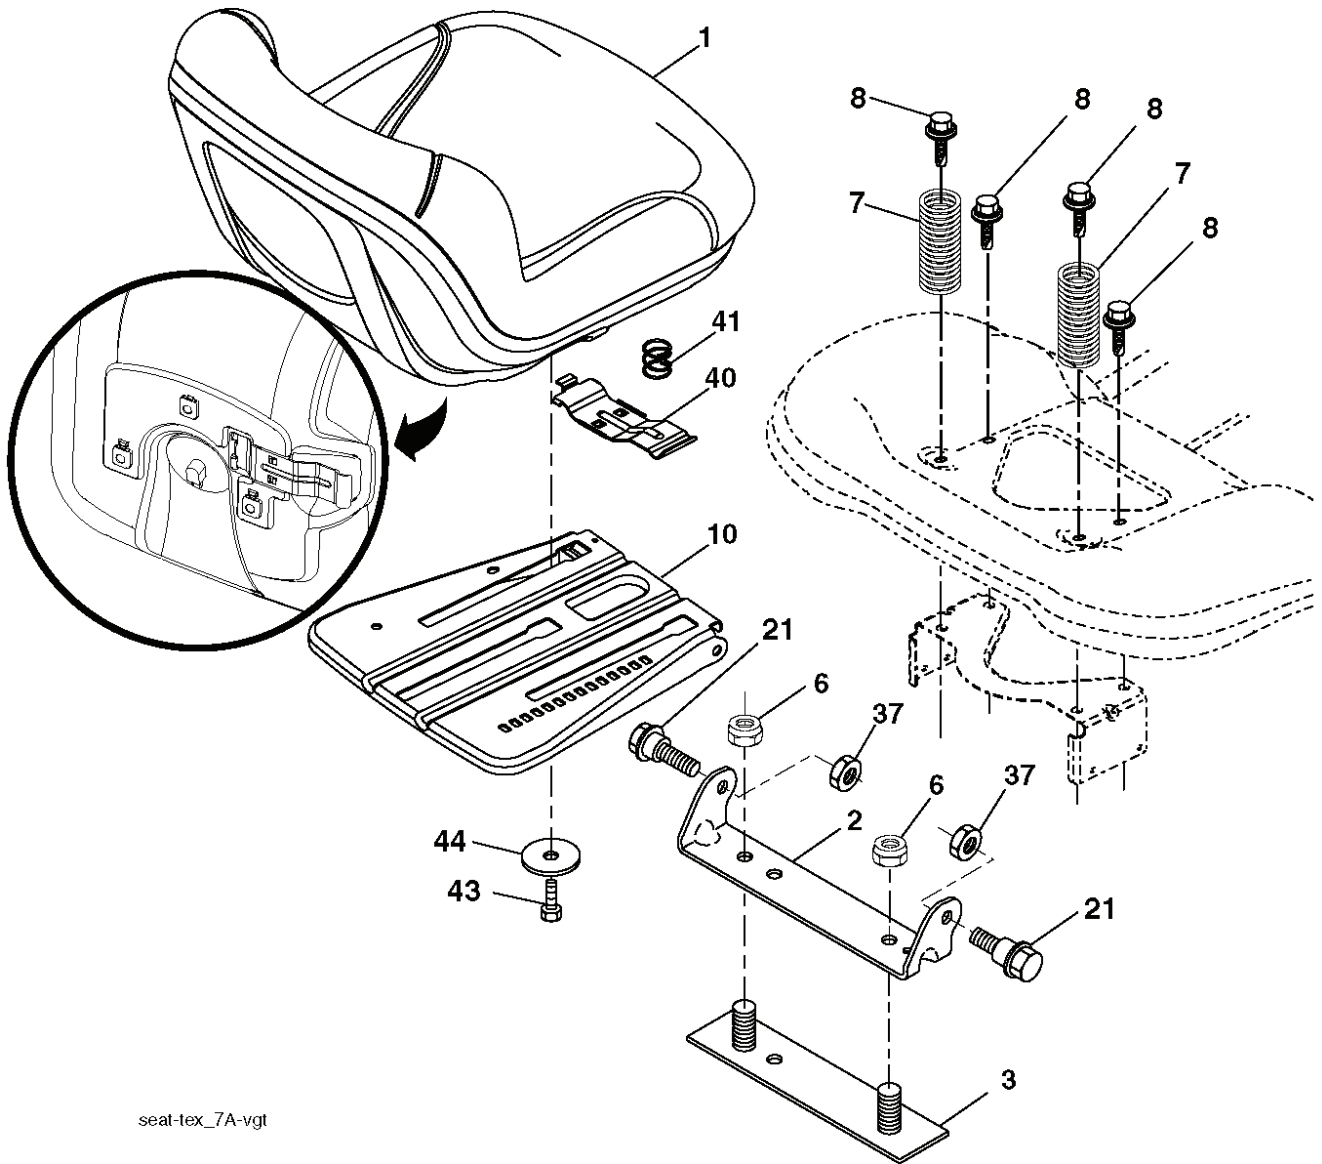

REF.	PART NO.	DESCRIPTION	REMARK	QTY.	KIT
1	532448157	CUTTING DECK		0	
6	532195186	ARM		0	
11	532138971	BLADE		0	
12	584309301	SCREW		1	
13	587256501	SHAFT		0	
14	532187281	BEARING HOUSING		0	
15	585323901	BEARING		0	
19	532196539	BOLT		0	
20	532159770	RAIL		0	
21	873680500	NUT		0	
23	532192557	HINGE		0	
24	532105304	HUB CAP		0	
25	532197026	TORSION SPRING		0	
26	532110452	NUT		0	
27	532403004	SHIELD		0	
29	532131491	SHAFT		0	
30	532173984	SCREW		0	
32	532153535	PULLEY		0	
33	532400234	NUT		0	
34	872110612	BOLT		0	
36	532197379	PULLEY		0	
40	873900600	NUT		0	
55	532437110	ARM		0	
56	532199092	SPACER		0	
57	817000616	SCREW		0	
59	532141043	GUARD		0	
62	872110616	BOLT		0	
68	532144959	BELT		0	
69	872140505	BOLT		0	
116	532124842	BOLT		0	
117	532188606	WHEEL		0	
119	819121414	WASHER		0	
145	532193197	PULLEY		0	
188	532195161	STUD		0	
189	873900500	NUT		0	
190	532197251	SPRING		1	
241	532152927	SCREW		0	
242	532415598	HOSE COUPLING		0	
--	587253301	MANDREL		0	
--	532448144	CUTTER ASSY		0	

PTO SWITCH (MATING SIDE)

IGNITION SWITCH

POSITION	CIRCUIT "MAKE"
OFF	M+G+A1
RUN/OVERRIDE	B+A1
RUN	B+A1 L+A2
START	B+S+A1

CHASSIS HARNESS CONNECTOR (MATING SIDE)

DASH HARNESS CONNECTOR

WIRING INSULATED CLIPS  
 NOTE: IF WIRING INSULATED CLIPS WERE REMOVED FOR SERVICING OF UNIT, THEY SHOULD BE RE-INSTALLED TO PROPERLY SECURE YOUR WIRING.

● NON-REMOVABLE CONNECTIONS

○ REMOVABLE CONNECTIONS

seat-tex\_7A-vgt

---

REF.	PART NO.	DESCRIPTION	REMARK	QTY.	KIT
1	532439819	SEAT		0	
2	532180166	BRACKET		0	
3	532140675	STRAP		0	
6	873800600	NUT		0	
7	532124181	SPRING		0	
8	532171877	BOLT		0	
10	532196977	PLATE		0	
21	532171852	BOLT		0	
37	873800500	LOCK NUT		0	
40	532197661	HANDLE		0	
41	532198200	SPRING		0	
43	874760612	BOLT		0	
44	819133812	WASHER		0	