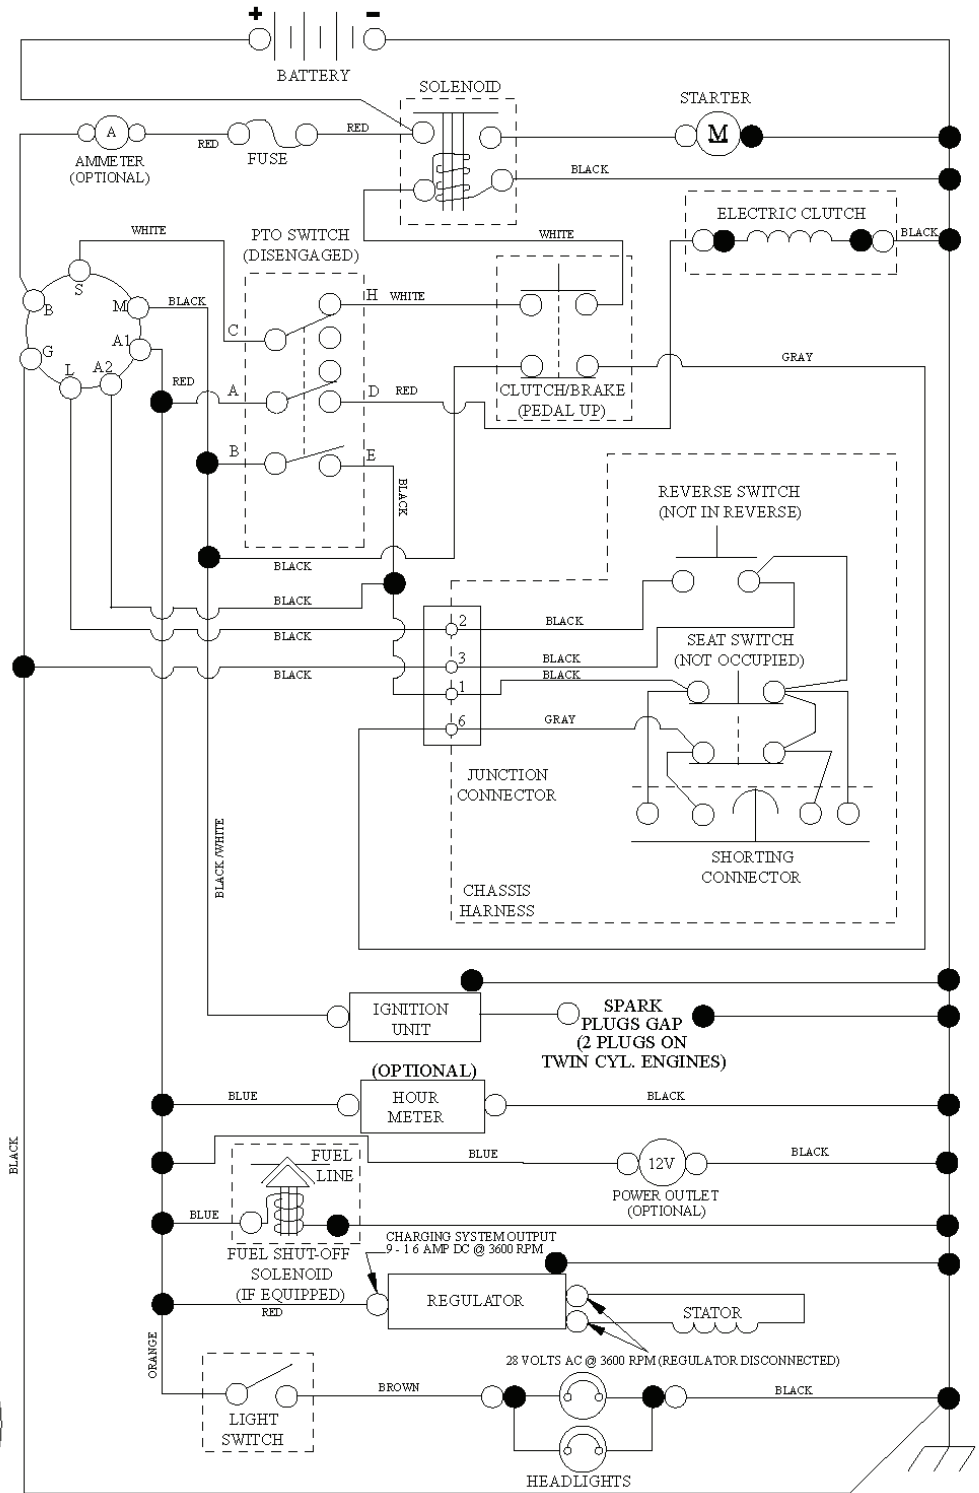

REF.	PART NO.	DESCRIPTION	REMARK	QTY.	KIT
1	532448157	CUTTING DECK		0	
6	532195186	ARM		0	
11	532138971	BLADE		0	
12	584309301	SCREW		1	
13	587256501	SHAFT		0	
14	532187281	BEARING HOUSING		0	
15	585323901	BEARING		0	
19	532196539	BOLT		0	
20	532159770	RAIL		0	
21	873680500	NUT		0	
23	532192557	HINGE		0	
24	532105304	HUB CAP		0	
25	532197026	TORSION SPRING		0	
26	532110452	NUT		0	
27	532403004	SHIELD		0	
29	532131491	SHAFT		0	
30	532173984	SCREW		0	
32	532153535	PULLEY		0	
33	532400234	NUT		0	
34	872110612	BOLT		0	
36	532197379	PULLEY		0	
40	873900600	NUT		0	
55	532437110	ARM		0	
56	532199092	SPACER		0	
57	817000616	SCREW		0	
59	532141043	GUARD		0	
62	872110616	BOLT		0	
68	532144959	BELT		0	
69	872140505	BOLT		0	
116	532124842	BOLT		0	
117	532188606	WHEEL		0	
119	819121414	WASHER		0	
145	532193197	PULLEY		0	
188	532195161	STUD		0	
189	873900500	NUT		0	
190	532197251	SPRING		1	
241	532152927	SCREW		0	
242	532415598	HOSE COUPLING		0	
--	587253301	MANDREL		0	
--	532448144	CUTTER ASSY		0	

PTO SWITCH (MATING SIDE)

IGNITION SWITCH

POSITION	CIRCUIT "MAKE"
OFF	M+G+A1
RUN/OVERRIDE	B+A1
RUN	B+A1 L+A2
START	B+S+A1

CHASSIS HARNESS CONNECTOR (MATING SIDE)

DASH HARNESS CONNECTOR

WIRING INSULATED CLIPS  
 NOTE: IF WIRING INSULATED CLIPS WERE REMOVED FOR SERVICING OF UNIT, THEY SHOULD BE RE-INSTALLED TO PROPERLY SECURE YOUR WIRING.