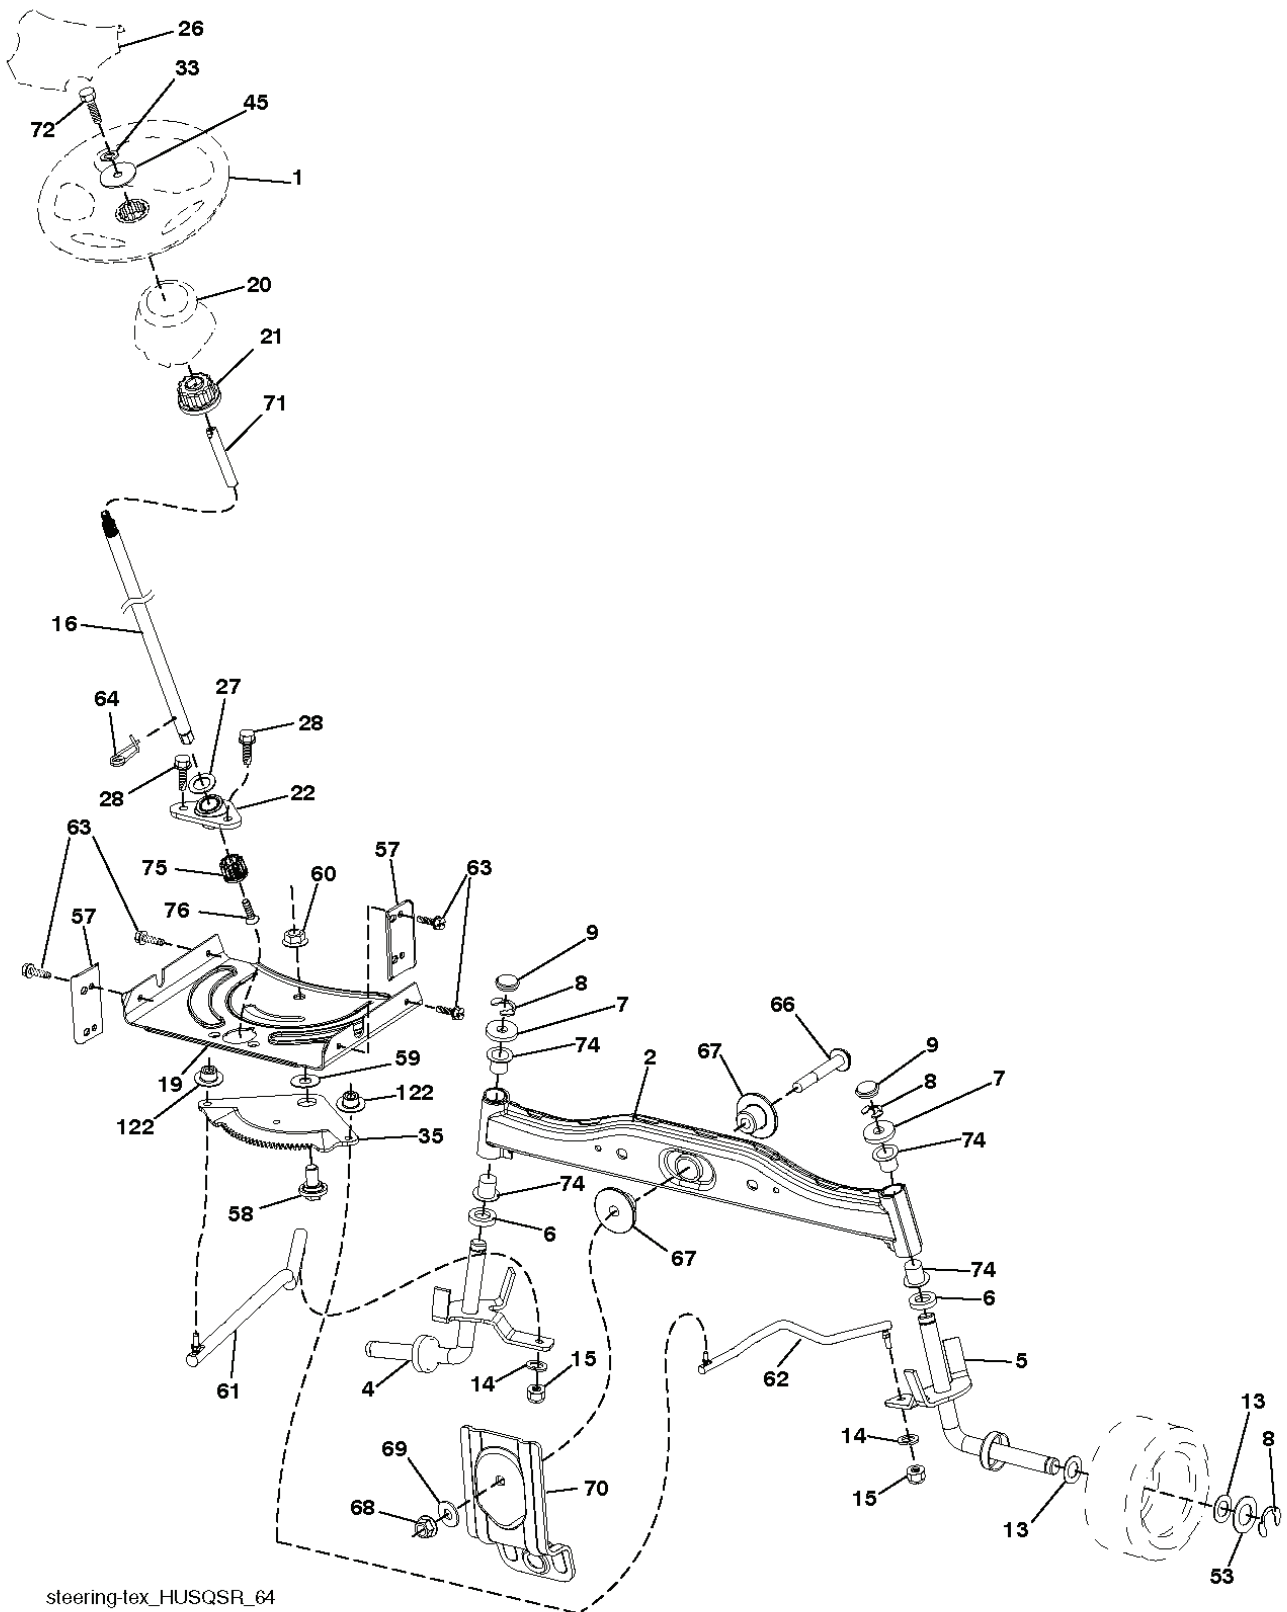

REF.	PART NO.	DESCRIPTION	REMARK	QTY.	KIT
1	532448157	CUTTING DECK		0	
6	532195186	ARM		0	
11	532138971	BLADE		0	
12	584309301	SCREW		1	
13	587256501	SHAFT		0	
14	532187281	BEARING HOUSING		0	
15	585323901	BEARING		0	
19	532196539	BOLT		0	
20	532159770	RAIL		0	
21	873680500	NUT		0	
23	532192557	HINGE		0	
24	532105304	HUB CAP		0	
25	532197026	TORSION SPRING		0	
26	532110452	NUT		0	
27	532403004	SHIELD		0	
29	532131491	SHAFT		0	
30	532173984	SCREW		0	
32	532153535	PULLEY		0	
33	532400234	NUT		0	
34	872110612	BOLT		0	
36	532197379	PULLEY		0	
40	873900600	NUT		0	
55	532437110	ARM		0	
56	532199092	SPACER		0	
57	817000616	SCREW		0	
59	532141043	GUARD		0	
62	872110616	BOLT		0	
68	532144959	BELT		0	
69	872140505	BOLT		0	
116	532124842	BOLT		0	
117	532188606	WHEEL		0	
119	819121414	WASHER		0	
145	532193197	PULLEY		0	
188	532195161	STUD		0	
189	873900500	NUT		0	
190	532197251	SPRING		1	
241	532152927	SCREW		0	
242	532415598	HOSE COUPLING		0	
--	587253301	MANDREL		0	
--	532448144	CUTTER ASSY		0	

● NON-REMOVABLE CONNECTIONS

○ REMOVABLE CONNECTIONS

seat-tex\_7A-vgt

---

REF.	PART NO.	DESCRIPTION	REMARK	QTY.	KIT
1	532439819	SEAT		0	
2	532180166	BRACKET		0	
3	532140675	STRAP		0	
6	873800600	NUT		0	
7	532124181	SPRING		0	
8	532171877	BOLT		0	
10	532196977	PLATE		0	
21	532171852	BOLT		0	
37	873800500	LOCK NUT		0	
40	532197661	HANDLE		0	
41	532198200	SPRING		0	
43	874760612	BOLT		0	
44	819133812	WASHER		0	