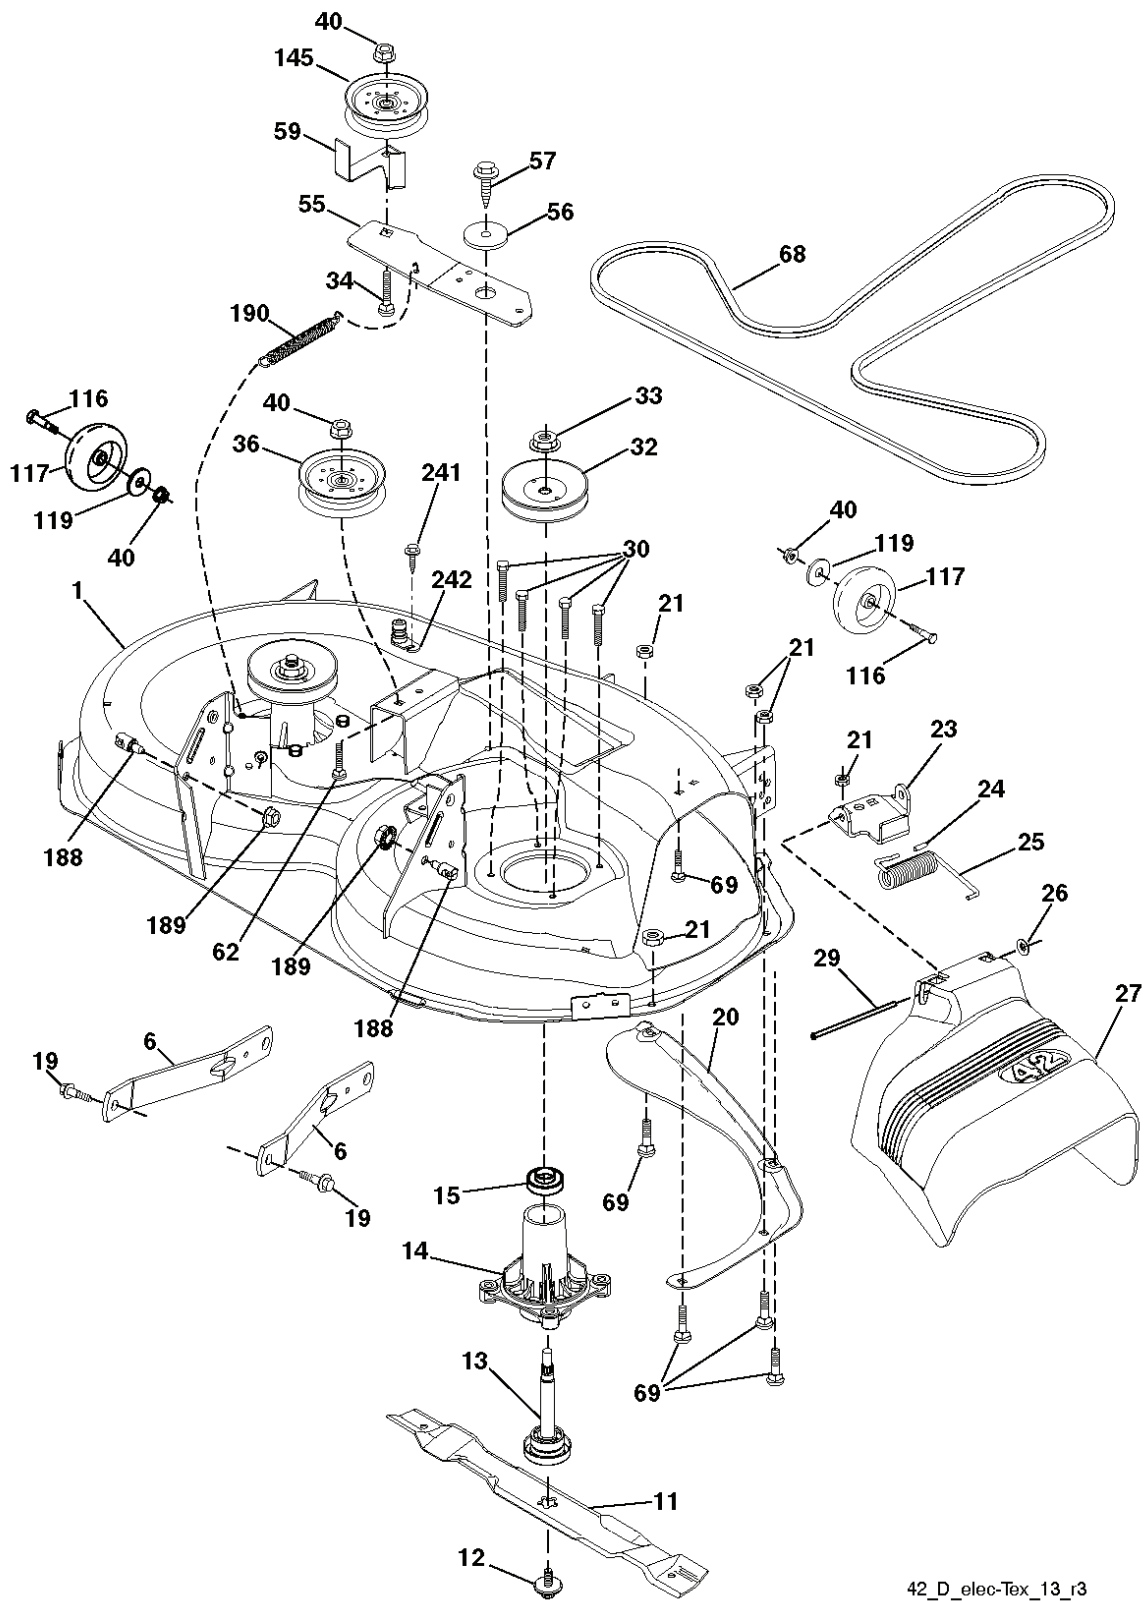

REF.	PART NO.	DESCRIPTION	REMARK	QTY.	KIT
1	532448157	CUTTING DECK		0	
6	532195186	ARM		0	
11	532138971	BLADE		0	
12	584309301	SCREW		1	
13	587256501	SHAFT		0	
14	532187281	BEARING HOUSING		0	
15	585323901	BEARING		0	
19	532196539	BOLT		0	
20	532159770	RAIL		0	
21	873680500	NUT		0	
23	532192557	HINGE		0	
24	532105304	HUB CAP		0	
25	532197026	TORSION SPRING		0	
26	532110452	NUT		0	
27	532403004	SHIELD		0	
29	532131491	SHAFT		0	
30	532173984	SCREW		0	
32	532153535	PULLEY		0	
33	532400234	NUT		0	
34	872110612	BOLT		0	
36	532197379	PULLEY		0	
40	873900600	NUT		0	
55	532437110	ARM		0	
56	532199092	SPACER		0	
57	817000616	SCREW		0	
59	532141043	GUARD		0	
62	872110616	BOLT		0	
68	532144959	BELT		0	
69	872140505	BOLT		0	
116	532124842	BOLT		0	
117	532188606	WHEEL		0	
119	819121414	WASHER		0	
145	532193197	PULLEY		0	
188	532195161	STUD		0	
189	873900500	NUT		0	
190	532197251	SPRING		1	
241	532152927	SCREW		0	
242	532415598	HOSE COUPLING		0	
--	587253301	MANDREL		0	
--	532448144	CUTTER ASSY		0