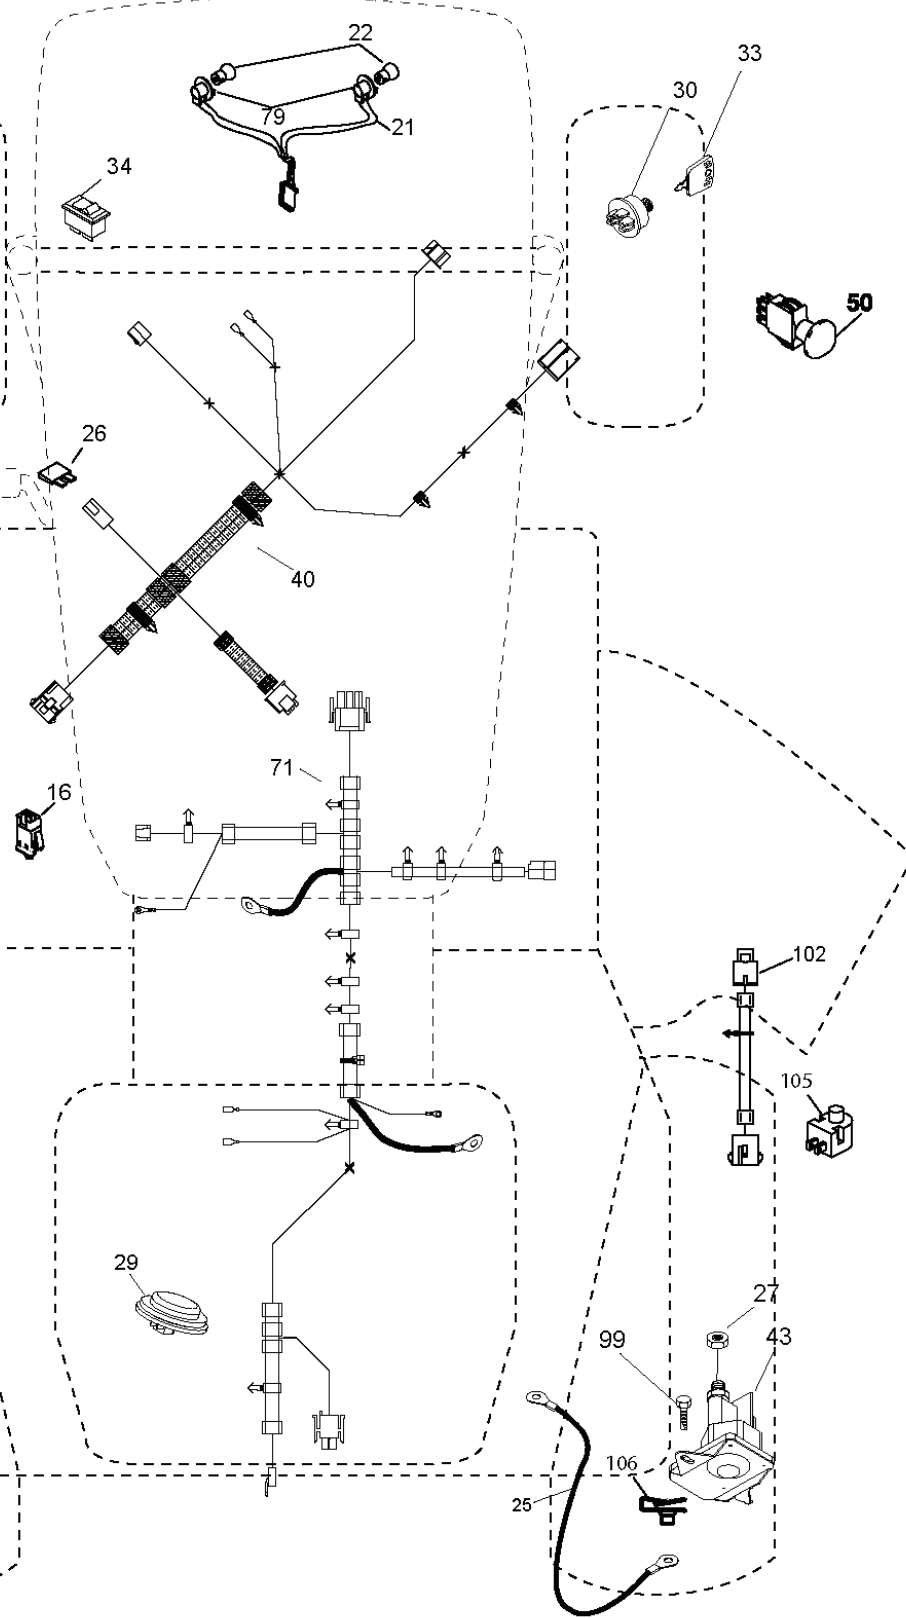

TR04S

With Service Minder Option

46

With Charge Indicator Option

142  
143

---

REF.	PART NO.	DESCRIPTION	REMARK	QTY.	KIT
1	532163465	BATTERY		0	
2	874760412	BOLT		0	
8	532193228	BOX		0	
16	532176138	MICRO SWITCH		0	
21	532400252	HARNESS		0	
22	532004152	BULB		0	
25	581498001	CABLE		0	
26	532175158	FUSE		0	
27	873510400	NUT		0	
28	532421686	CABLE		0	
29	532401545	SWITCH		0	
30	532193350	IGNITION MODULE		0	
33	532411935	KEY		0	
34	532110712	SWITCH		0	
40	585555301	HARNESS		0	
43	532192507	SOLENOID		0	
46	532401763	DISPLAY		0	
50	532174651	SWITCH		0	
55	817060512	SCREW		0	
71	581023001	HARNESS		0	
79	532175242	HOLDER		0	
90	532435395	TERMINAL COVER		0	
99	817670412	SCREW		1	
102	532404454	CABLE		0	
105	532407568	SWITCH		0	
106	532174814	NUT		1	
142	583857801	HARNESS		1	
143	532448059	HARNESS		1	

REF.	PART NO.	DESCRIPTION	REMARK	QTY.	KIT
1	000000000	W/O DESCRIPTION	Engine Kohler Model No. SV530-3212 (438331)	0	
2	580532301	MUFFLER		0	
9	584908001	KEEPER		0	
11	587241501	CLUTCH		0	
12	532405097	PULLEY		0	
15	581289901	TANK		0	
18	532430220	FUEL CAP		0	
20	532183897	CONTROL		0	
21	532416358	SCREW		0	
28	532137040	HOSE		0	
29	532137180	SPARK ARRESTER KIT		0	
37	532123487	HOSE CLAMP		0	
41	532126197	WASHER		0	
42	810040700	WASHER		0	
45	873510400	NUT		0	
69	532185909	GASKET		0	
79	532192334	SCREW		0	
85	581332804	BOLT		0	
87	532171877	BOLT		0	
90	817000616	SCREW		0	
92	817120616	SCREW		0	
94	583955301	TUBE		0	
96	819091416	WASHER		0	
97	817670412	SCREW		0	
122	532421922	EXTENSION PIPE		0	