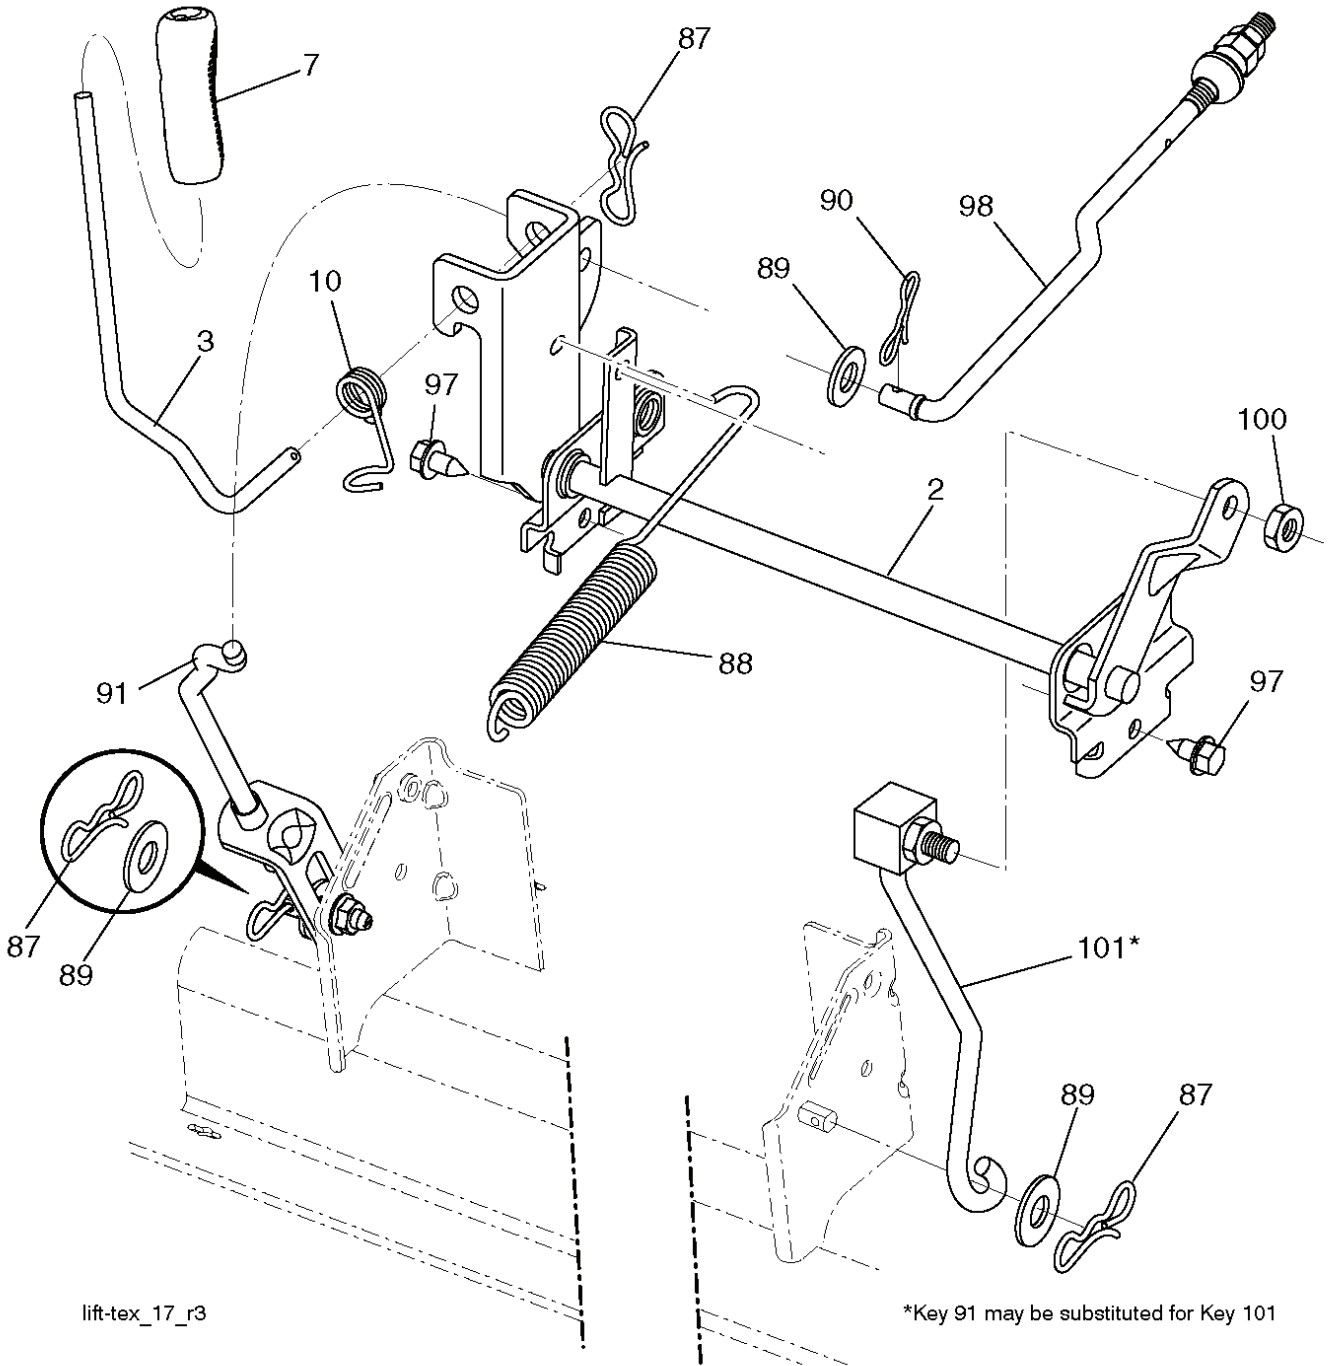

REF.	PART NO.	DESCRIPTION	REMARK	QTY.	KIT
1	000000000	W/O DESCRIPTION	Engine Kohler Model No. SV530-3212 (438331)	0	
2	580532301	MUFFLER		0	
9	584908001	KEEPER		0	
11	587241501	CLUTCH		0	
12	532405097	PULLEY		0	
15	581289901	TANK		0	
18	532430220	FUEL CAP		0	
20	532183897	CONTROL		0	
21	532416358	SCREW		0	
28	532137040	HOSE		0	
29	532137180	SPARK ARRESTER KIT		0	
37	532123487	HOSE CLAMP		0	
41	532126197	WASHER		0	
42	810040700	WASHER		0	
45	873510400	NUT		0	
69	532185909	GASKET		0	
79	532192334	SCREW		0	
85	581332804	BOLT		0	
87	532171877	BOLT		0	
90	817000616	SCREW		0	
92	817120616	SCREW		0	
94	583955301	TUBE		0	
96	819091416	WASHER		0	
97	817670412	SCREW		0	
122	532421922	EXTENSION PIPE		0	

REF.	PART NO.	DESCRIPTION	REMARK	QTY.	KIT
1	532448157	CUTTING DECK		0	
6	532195186	ARM		0	
11	532138971	BLADE		0	
12	584309301	SCREW		1	
13	587256501	SHAFT		0	
14	532187281	BEARING HOUSING		0	
15	585323901	BEARING		0	
19	532196539	BOLT		0	
20	532159770	RAIL		0	
21	873680500	NUT		0	
23	532192557	HINGE		0	
24	532105304	HUB CAP		0	
25	532197026	TORSION SPRING		0	
26	532110452	NUT		0	
27	532403004	SHIELD		0	
29	532131491	SHAFT		0	
30	532173984	SCREW		0	
32	532153535	PULLEY		0	
33	532400234	NUT		0	
34	872110612	BOLT		0	
36	532197379	PULLEY		0	
40	873900600	NUT		0	
55	532437110	ARM		0	
56	532199092	SPACER		0	
57	817000616	SCREW		0	
59	532141043	GUARD		0	
62	872110616	BOLT		0	
68	532144959	BELT		0	
69	872140505	BOLT		0	
116	532124842	BOLT		0	
117	532188606	WHEEL		0	
119	819121414	WASHER		0	
145	532193197	PULLEY		0	
188	532195161	STUD		0	
189	873900500	NUT		0	
190	532197251	SPRING		1	
241	532152927	SCREW		0	
242	532415598	HOSE COUPLING		0	
--	587253301	MANDREL		0	
--	532448144	CUTTER ASSY		0	