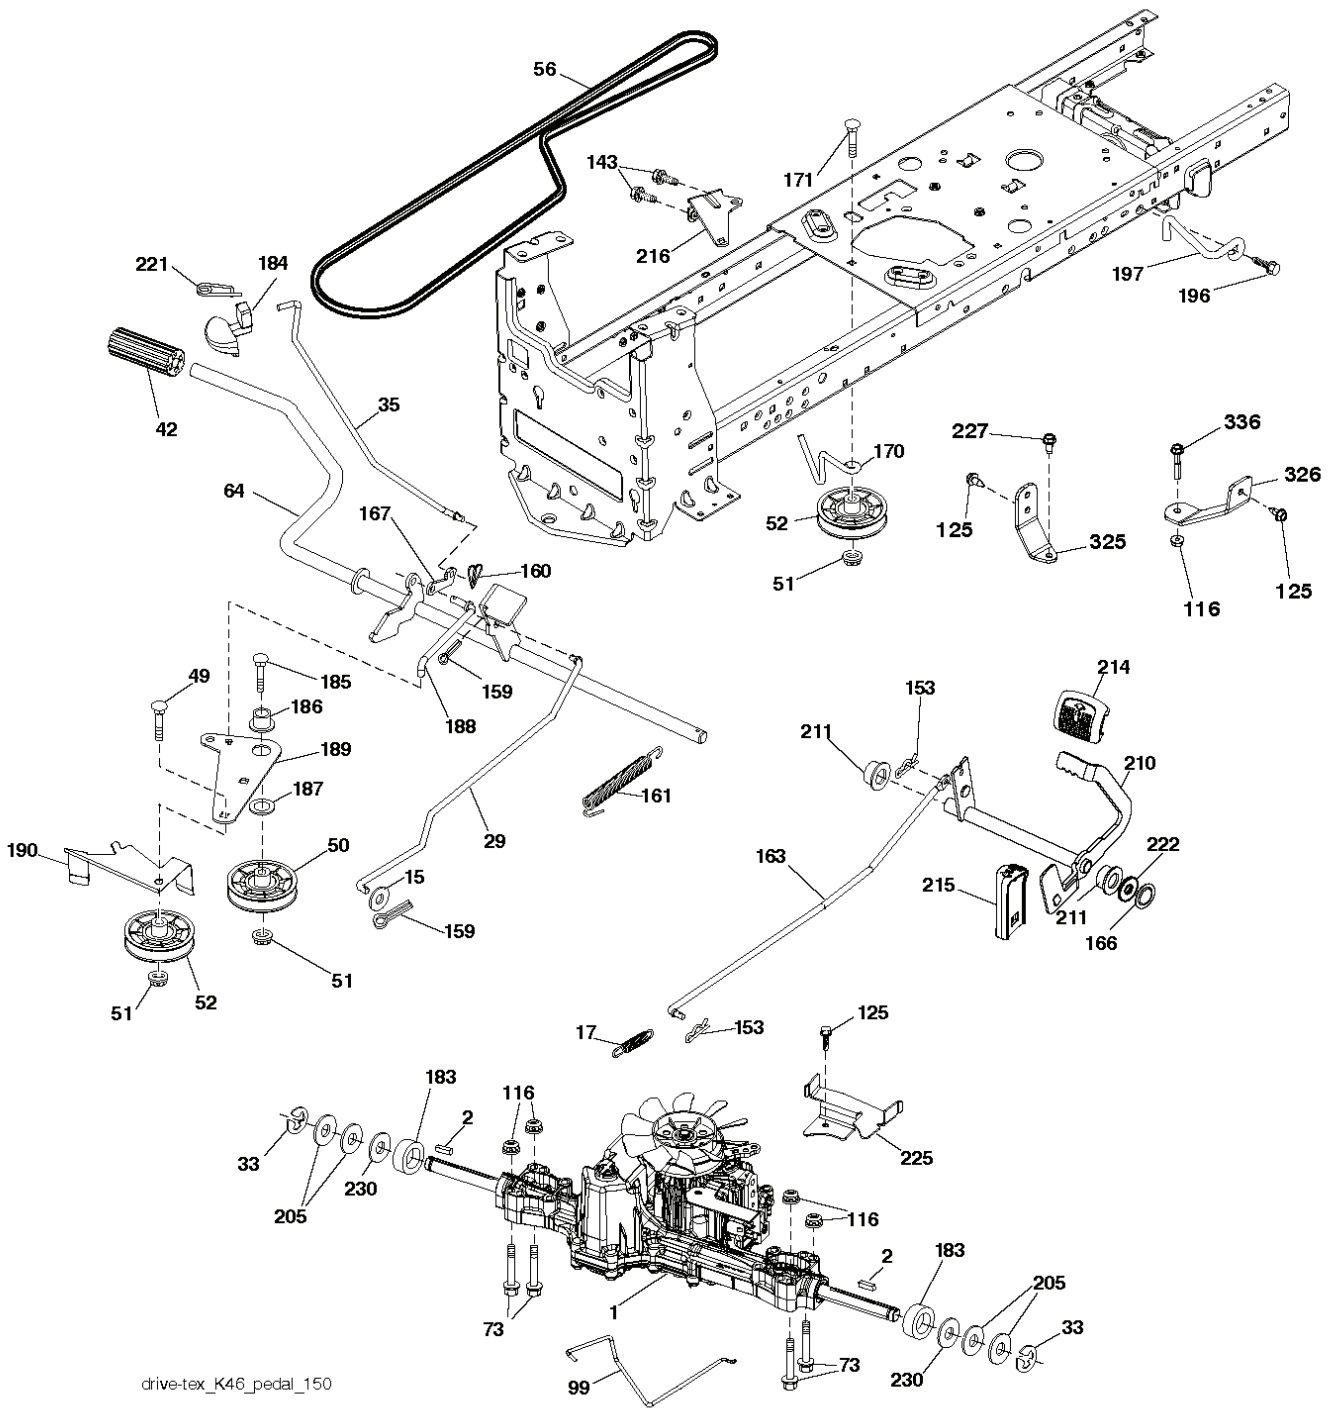

---

REF.	PART NO.	DESCRIPTION	REMARK	QTY.	KIT
1	532400389	LABEL		0	
2	581627301	DECAL		0	
3	532196841	DECAL		0	
4	532447468	DECAL		0	
5	532159736	DECAL		0	
6	532180432	DECAL		0	
8	532448537	DECAL		0	
9	532145005	DECAL		0	
10	532140837	DECAL		0	
11	532196357	DECAL.C."DANGER DEFLECTEUR"		0	
12	532160396	DECAL		0	
13	532159737	DECAL		0	
14	584904601	DECAL		1	
--	532439681	PLATE		0	
--	532439682	PAD		0	
--	532162598	DECAL		0	
--	532166960	DECAL		0	

REF.	PART NO.	DESCRIPTION	REMARK	QTY.	KIT
1	000000000	W/O DESCRIPTION	Engine Kohler Model No. SV530-3212 (438331)	0	
2	580532301	MUFFLER		0	
9	584908001	KEEPER		0	
11	587241501	CLUTCH		0	
12	532405097	PULLEY		0	
15	581289901	TANK		0	
18	532430220	FUEL CAP		0	
20	532183897	CONTROL		0	
21	532416358	SCREW		0	
28	532137040	HOSE		0	
29	532137180	SPARK ARRESTER KIT		0	
37	532123487	HOSE CLAMP		0	
41	532126197	WASHER		0	
42	810040700	WASHER		0	
45	873510400	NUT		0	
69	532185909	GASKET		0	
79	532192334	SCREW		0	
85	581332804	BOLT		0	
87	532171877	BOLT		0	
90	817000616	SCREW		0	
92	817120616	SCREW		0	
94	583955301	TUBE		0	
96	819091416	WASHER		0	
97	817670412	SCREW		0	
122	532421922	EXTENSION PIPE		0	