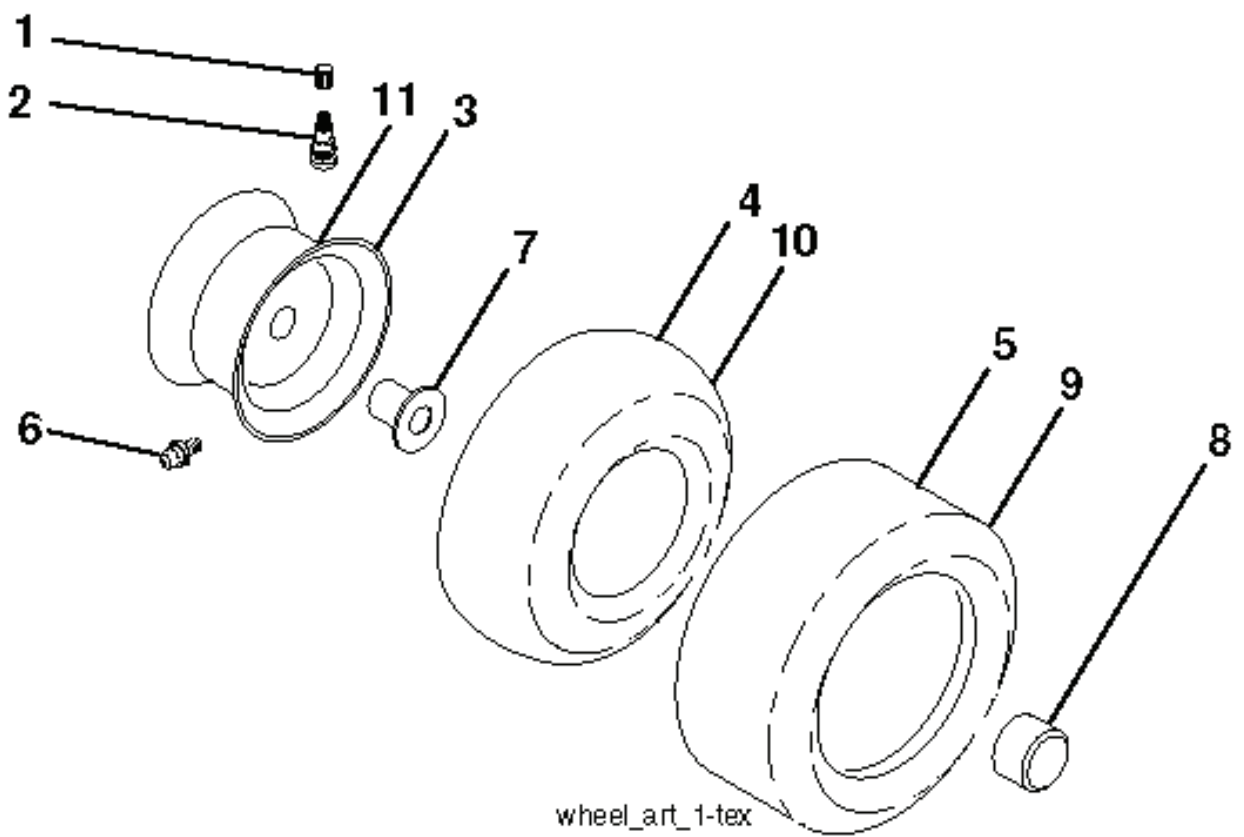

REF.	PART NO.	DESCRIPTION	REMARK	QTY.	KIT
1	532059192	CAP VALVE		1	
2	532065139	NIPPLE		1	
3	532138336	RIM	Front 6"	1	
4	532059904	HOSE	Front (Service Item Only)	1	
5	532106222	TIRE	Front 15 x 6.0-6	1	
6	532124957	FITTING	(Front Wheel Only)	1	
7	532124959	BEARING	(Front Wheel Only)	1	
8	532175039	HUB CAP		1	
9	532122082	TIRE	Rear 20 x 10-8C	1	
10	532124926	HOSE	Rear (Service Item Only)	1	
11	532138337	RIM SPROCKET	Rear 8"	1	
--	532144334	SEALING FOAM		1	
	PART NO.		REMARK		KIT