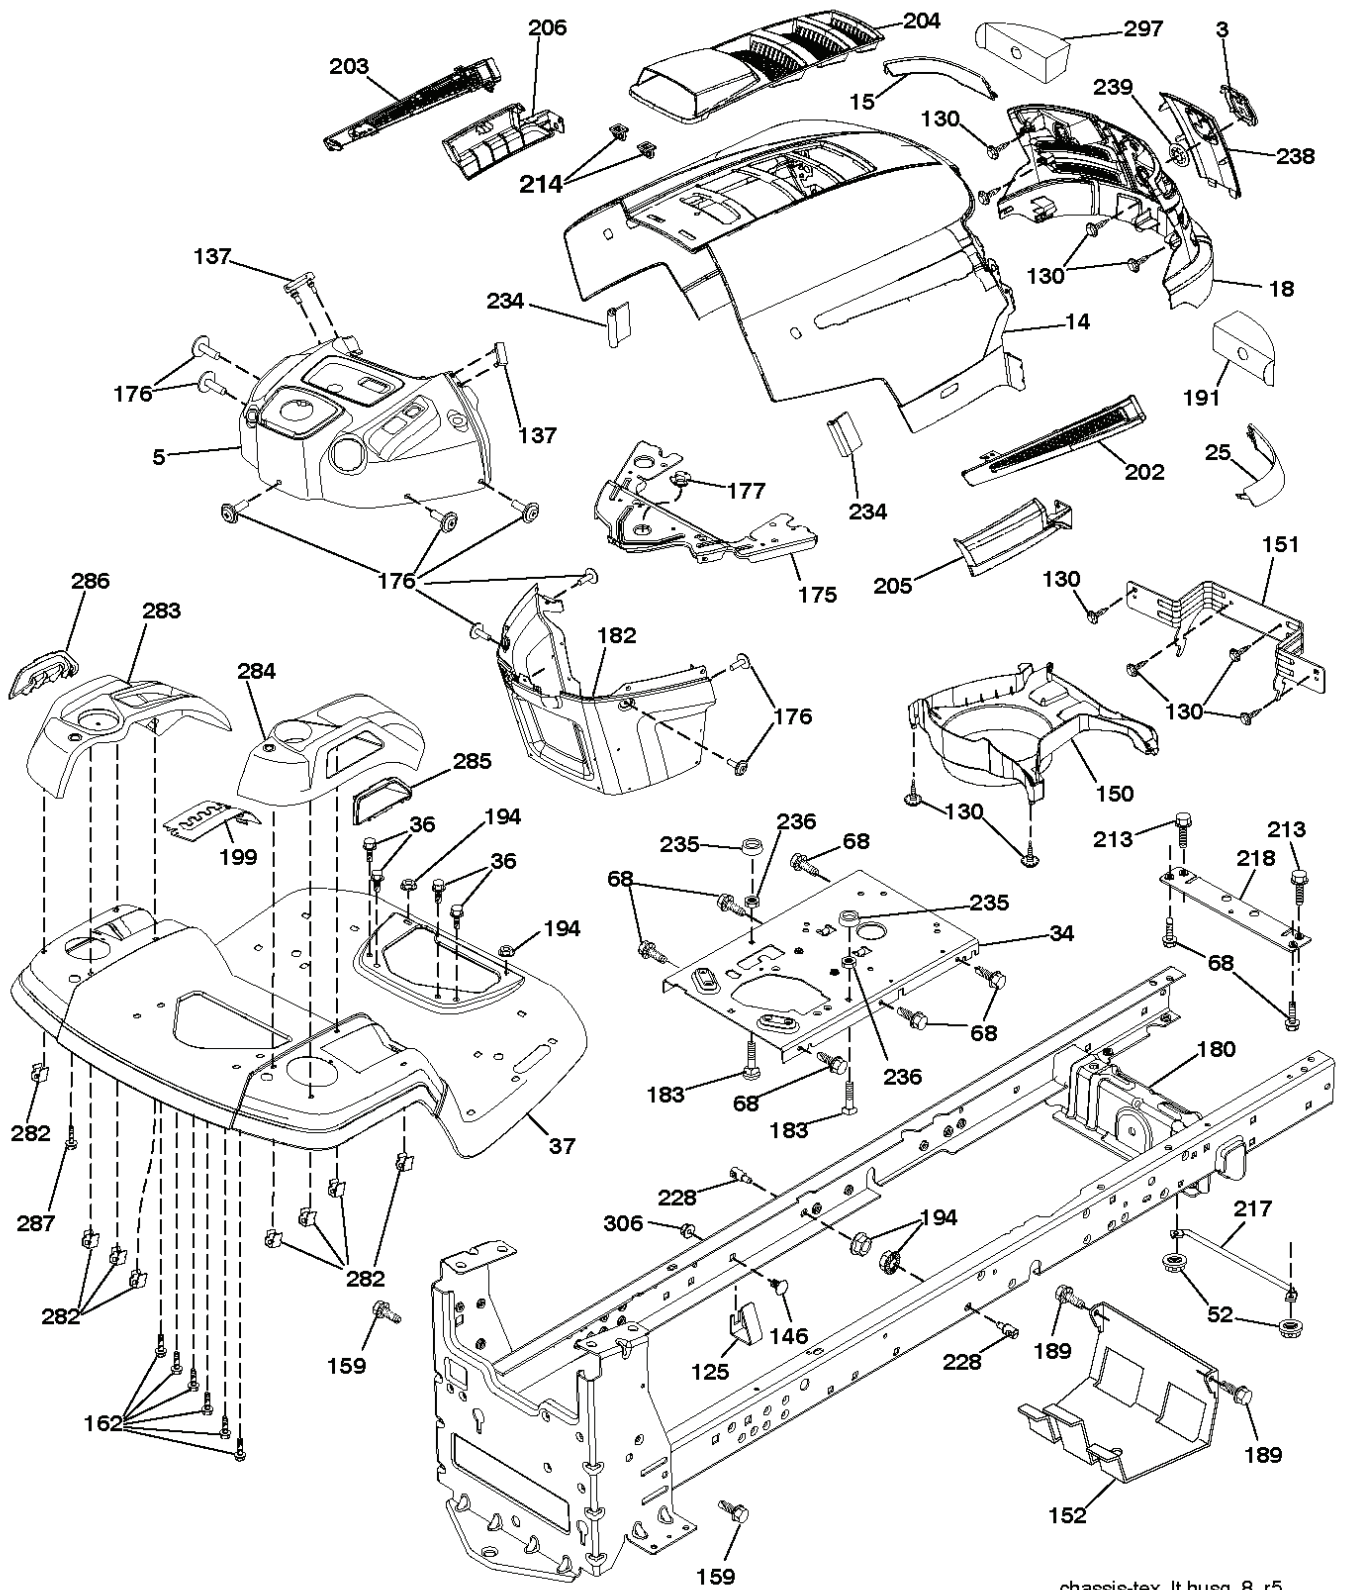

REF.	PART NO.	DESCRIPTION	REMARK	QTY.	KIT
3	581056301	LOGOTYPE		0	
5	585529804	DASH		0	
14	532441267	HOOD		0	
15	532441428	LENS		0	
18	532441368	GRILLE		0	
25	532441427	LENS		0	
34	532447253	PLATE		0	
36	817060512	SCREW		0	
37	532441266	FENDER		0	
52	873680500	NUT		0	
68	817490508	SCREW		0	
125	581684801	CLIP		1	
130	532416358	SCREW		0	
137	532407590	DAMPING PIECE		0	
146	581857901	BOLT		1	
150	532407537	AIR CONDUCTOR		0	
151	532407807	BRACKET		0	
152	532199535	SHIELD		0	
159	817000612	SCREW		0	
162	532142432	SCREW		0	
175	532199472	PLATE		0	
176	532400776	SCREW		0	
177	532195228	BUSHING		0	
180	532195457	CHASSIS		0	
182	532407176	DASH		0	
183	874520520	BOLT		0	
189	817000512	SCREW		0	
191	532416501	INSERT		0	
194	873900500	NUT		0	
199	532413485	PLATE		0	
202	532441342	COVER		0	
203	532441343	COVER		0	
204	532441375	COVER		0	
205	532441344	SKIRT		0	
206	532441345	SKIRT		0	
213	874760512	BOLT		0	
214	532199145	CLIP		0	
217	532409167	ROD		0	
218	532196395	PLATE		0	
228	532195161	STUD		0	
234	532404742	DAMPING PIECE		0	
235	532406129	SPACER		0	
236	873930500	NUT		0	
238	532441374	SPARE PARTS		0	
239	532404883	CLIP		0	
282	532414110	CLIP		0	
283	532442039	DECK		0	
284	532439823	CONSOLE		0	
285	532416315	CONSOLE		0	
286	532416317	CONSOLE		0	
287	817600406	SCREW		0	
297	532406665	INSERT		0	
306	873900600	NUT		1