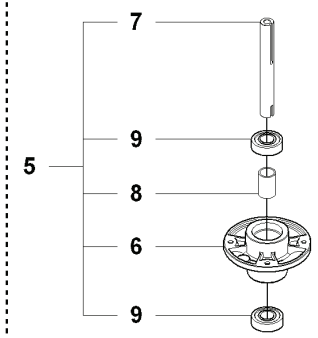

X2 502 30 00-02 CT103
MOWER DECK

73
CombiT 103

REF.	PART NO.	DESCRIPTION	REMARK	QTY.	KIT
40	502642102	BRACKET		1	
41	725245171	SCREW EHHM		4	
42	732211801	LOCK NUT		4	
43	502641802	CROSS BAR		1	
44	502641902	CROSS BAR		1	
45	506869601	BEARING		8	
46	506813801	REINFORCING PLATE		4	
47	725246151	SCREW EHHM		8	
48	732211801	LOCK NUT		8	
49	504812701	PARALLEL ROD ASSY		1	
50	502642301	PARALLEL ROD		1	
51	506839803	BOLT		1	
52	721618301	SPLIT PIN		1	
53	502642002	DECK FRAME		1	
54	738210404	BALL BEARING		4	
55	535505901	PIVOTHJUL		2	
56	535504601	FORK		1	
57	506963001	WHEEL ASSY		1	
58	506810802	TUBE		1	
59	506874102	SPACER		2	
60	725251951	SCREW EHHM		1	
61	732212051	NUT		1	
62	506504805	WASHER		2	
63	506570104	SCREW EHHFM		2	
64	734116441	WASHER		2	
65	544017001	HUB CAP		2	
66	506597401	SCREW EHHFM		4	
67	732211801	LOCK NUT		2	
68	502639501	DECK ATTACHMENT		1	
69	502642401	LOCK		1	
70	725245171	SCREW EHHM		1	
71	732211801	LOCK NUT		1