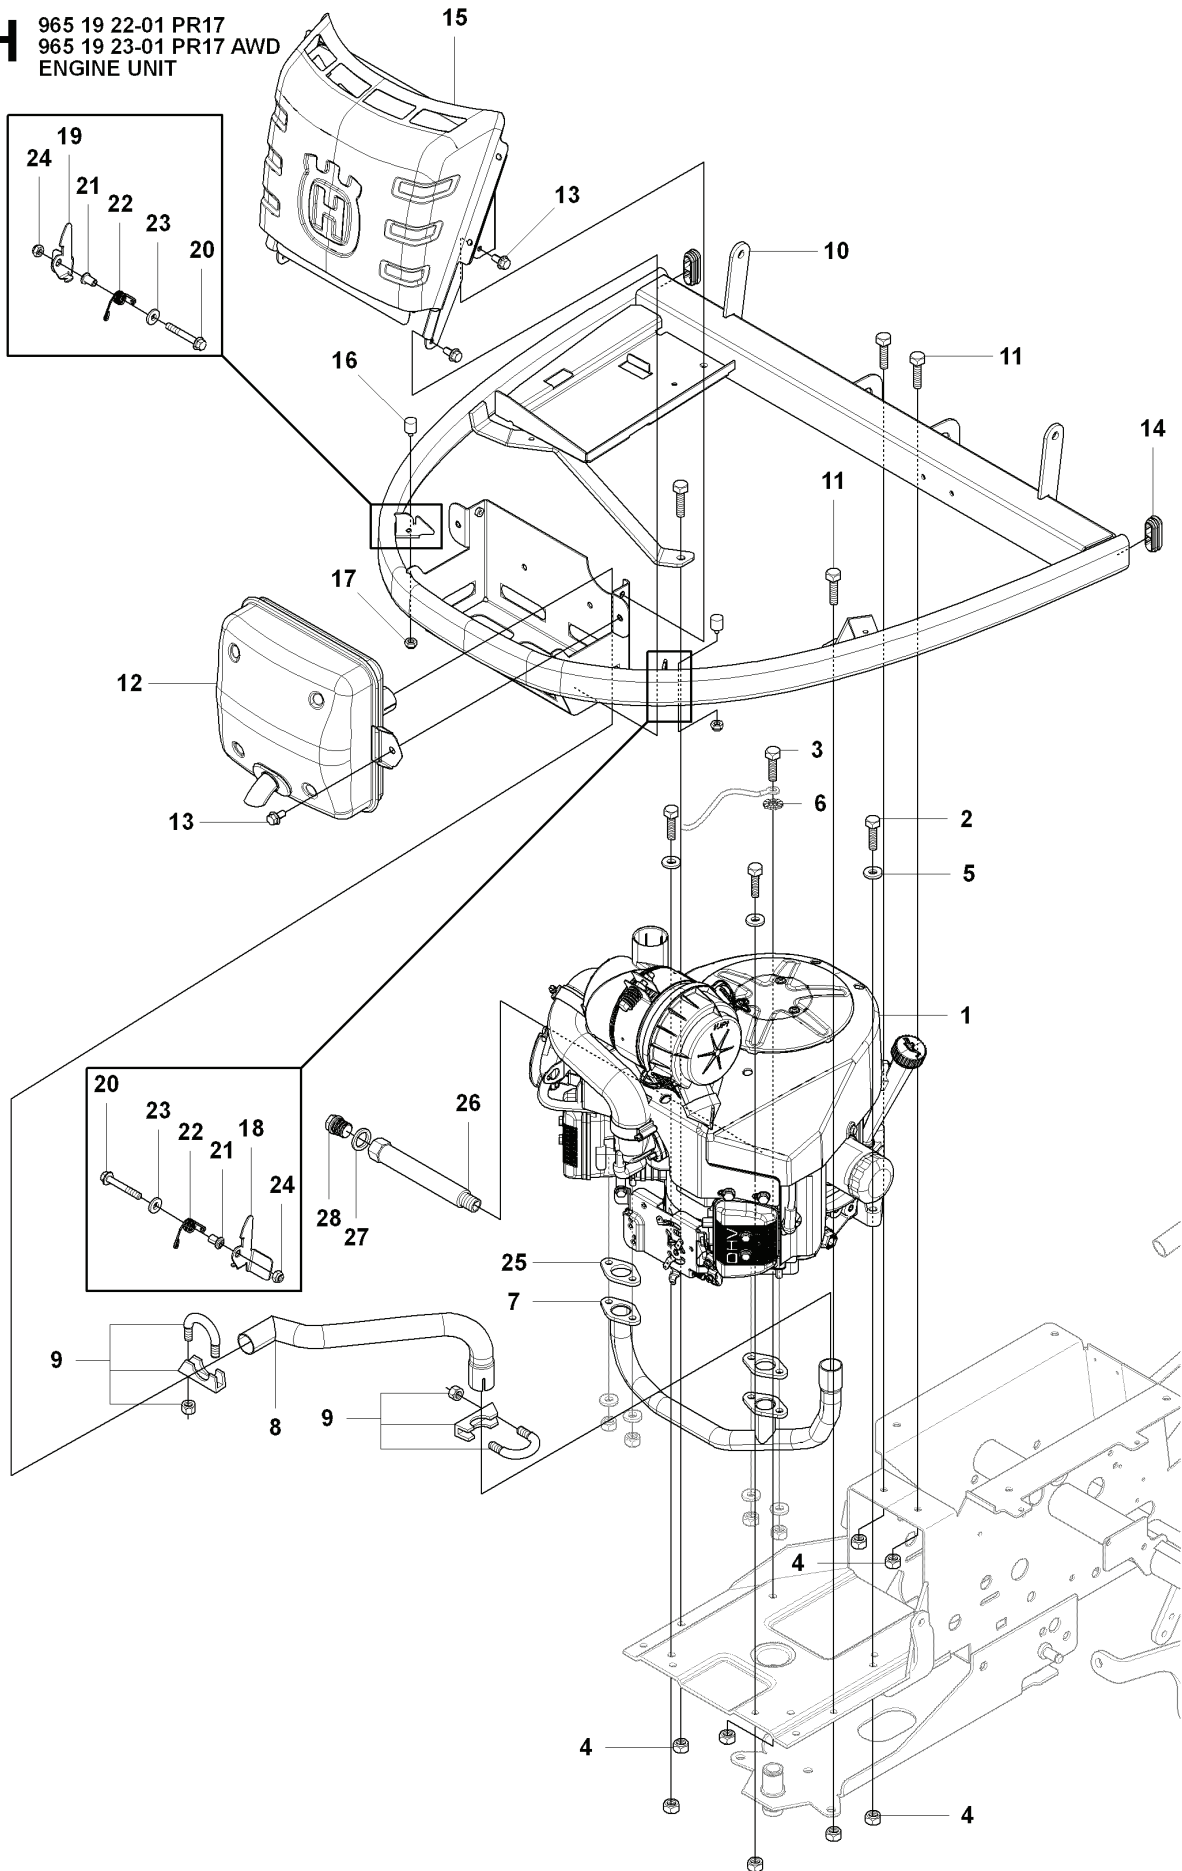

H 965 19 22-01 PR17
965 19 23-01 PR17 AWD
ENGINE UNIT

REF.	PART NO.	DESCRIPTION	REMARK	QTY.	KIT
1	502636501	ENGINE		1	
2	725245751	SCREW		3	
3	725245951	SCREW EHHM		1	
4	732211801	LOCK NUT		8	
5	734116401	WASHER		3	
6	735216400	LOCKWASHER		1	
7	502636701	EXHAUST PIPE		1	
8	502637001	EXHAUST EXTENDER		1	
9	506668401	CLAMP ASSY		2	
10	502530401	ENGINE FRAME		1	
11	725245171	SCREW EHHM		4	
12	544392701	MUFFLER ASSY		1	
13	535475212	SCREW EHHFM		6	
14	504643601	PLUG		2	
15	505395501	HEAT PROTECTOR		1	
16	504638801	DAMPER		2	
17	732211401	LOCK NUT		2	
18	504613401	LATCH		1	
19	504613402	LATCH		1	
20	725237451	SCREW EHHM		2	
21	504638401	BUSHING		2	
22	504639001	SPRING		2	
23	734115441	WASHER		2	
24	732211601	LOCK NUT		2	
25	535414236	GASKET		2	
26	535414416	JOINT		1	
27	531001190	O-RING		1	
28	535414460	PLUG		1