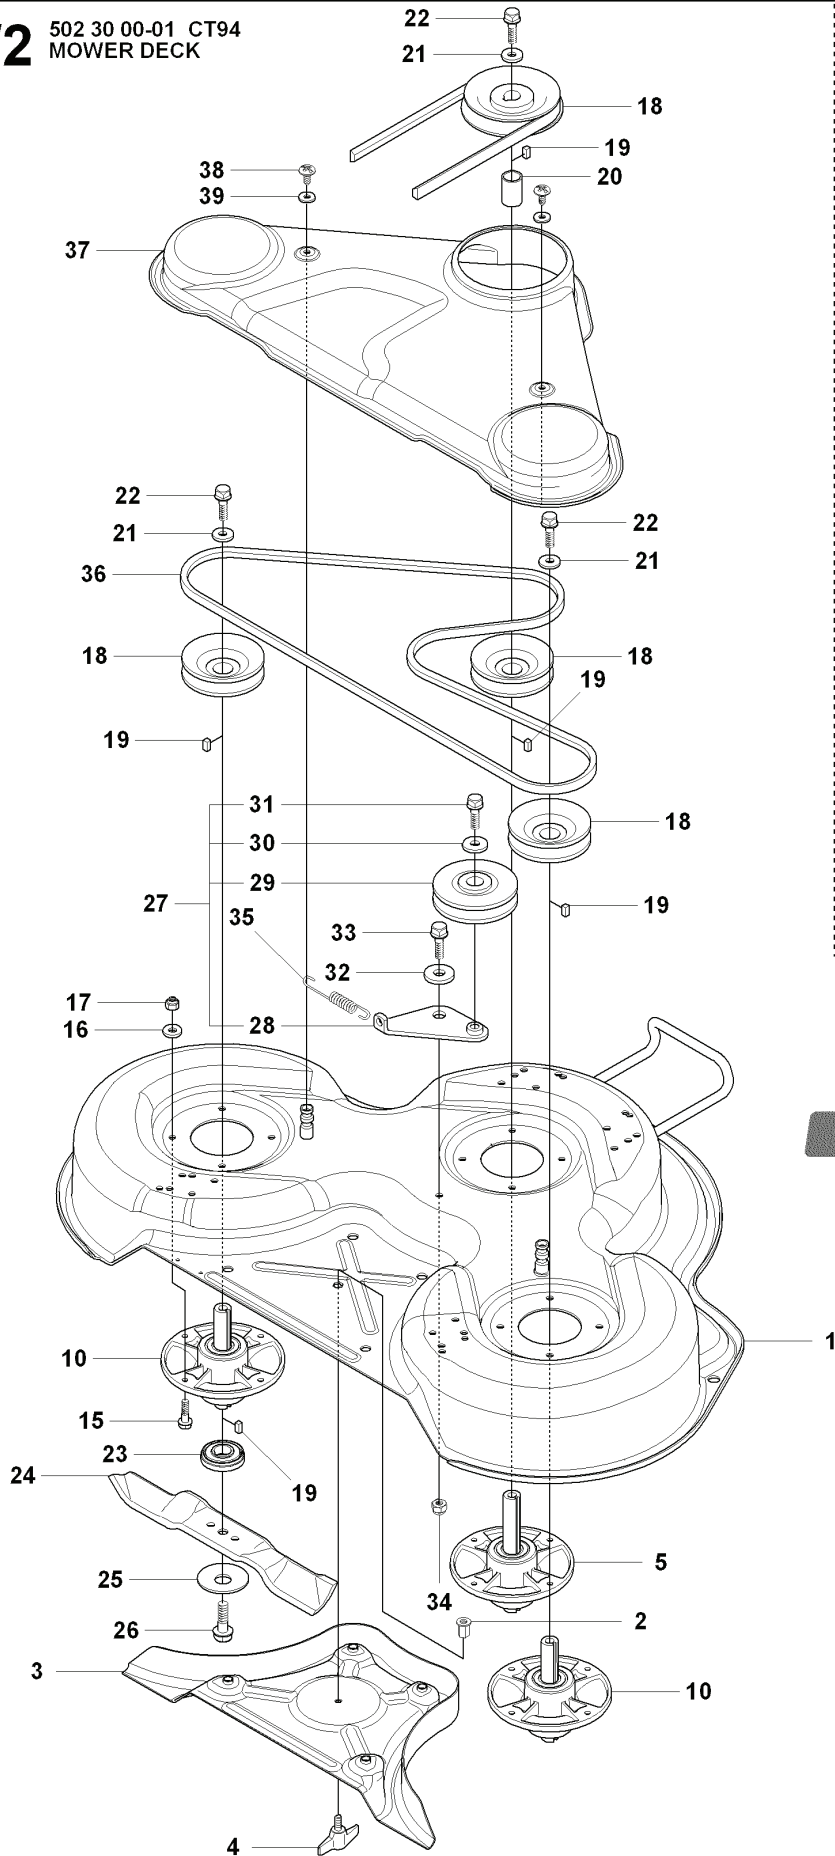

W2 502 30 00-01 CT94
MOWER DECK

73
CombiT 94

REF.	PART NO.	DESCRIPTION	REMARK	QTY.	KIT
40	502642101	BRACKET		1	
41	725245171	SCREW EHHM		4	
42	732211801	LOCK NUT		4	
43	502641801	CROSS BAR		1	
44	502641901	CROSS BAR		1	
45	506869601	BEARING		8	
46	506813801	REINFORCING PLATE		4	
47	725246151	SCREW EHHM		8	
48	732211801	LOCK NUT		8	
49	504812701	PARALLEL ROD ASSY		1	
50	502642301	PARALLEL ROD		1	
51	506839803	BOLT		1	
52	721618301	SPLIT PIN		1	
53	502642001	DECK FRAME		1	
54	738210404	BALL BEARING		4	
55	535505901	PIVOTHJUL		2	
56	535504601	FORK		1	
57	506963001	WHEEL ASSY		1	
58	506810802	TUBE		1	
59	506874102	SPACER		2	
60	725251951	SCREW EHHM		1	
61	732212051	NUT		1	
62	506504805	WASHER		2	
63	506570104	SCREW EHHFM		2	
64	734116441	WASHER		2	
65	544017001	HUB CAP		2	
66	506597401	SCREW EHHFM		4	
67	732211801	LOCK NUT		2	
68	502639501	DECK ATTACHMENT		1	
69	502642401	LOCK		1	
70	725245171	SCREW EHHM		1	
71	732211801	LOCK NUT		1