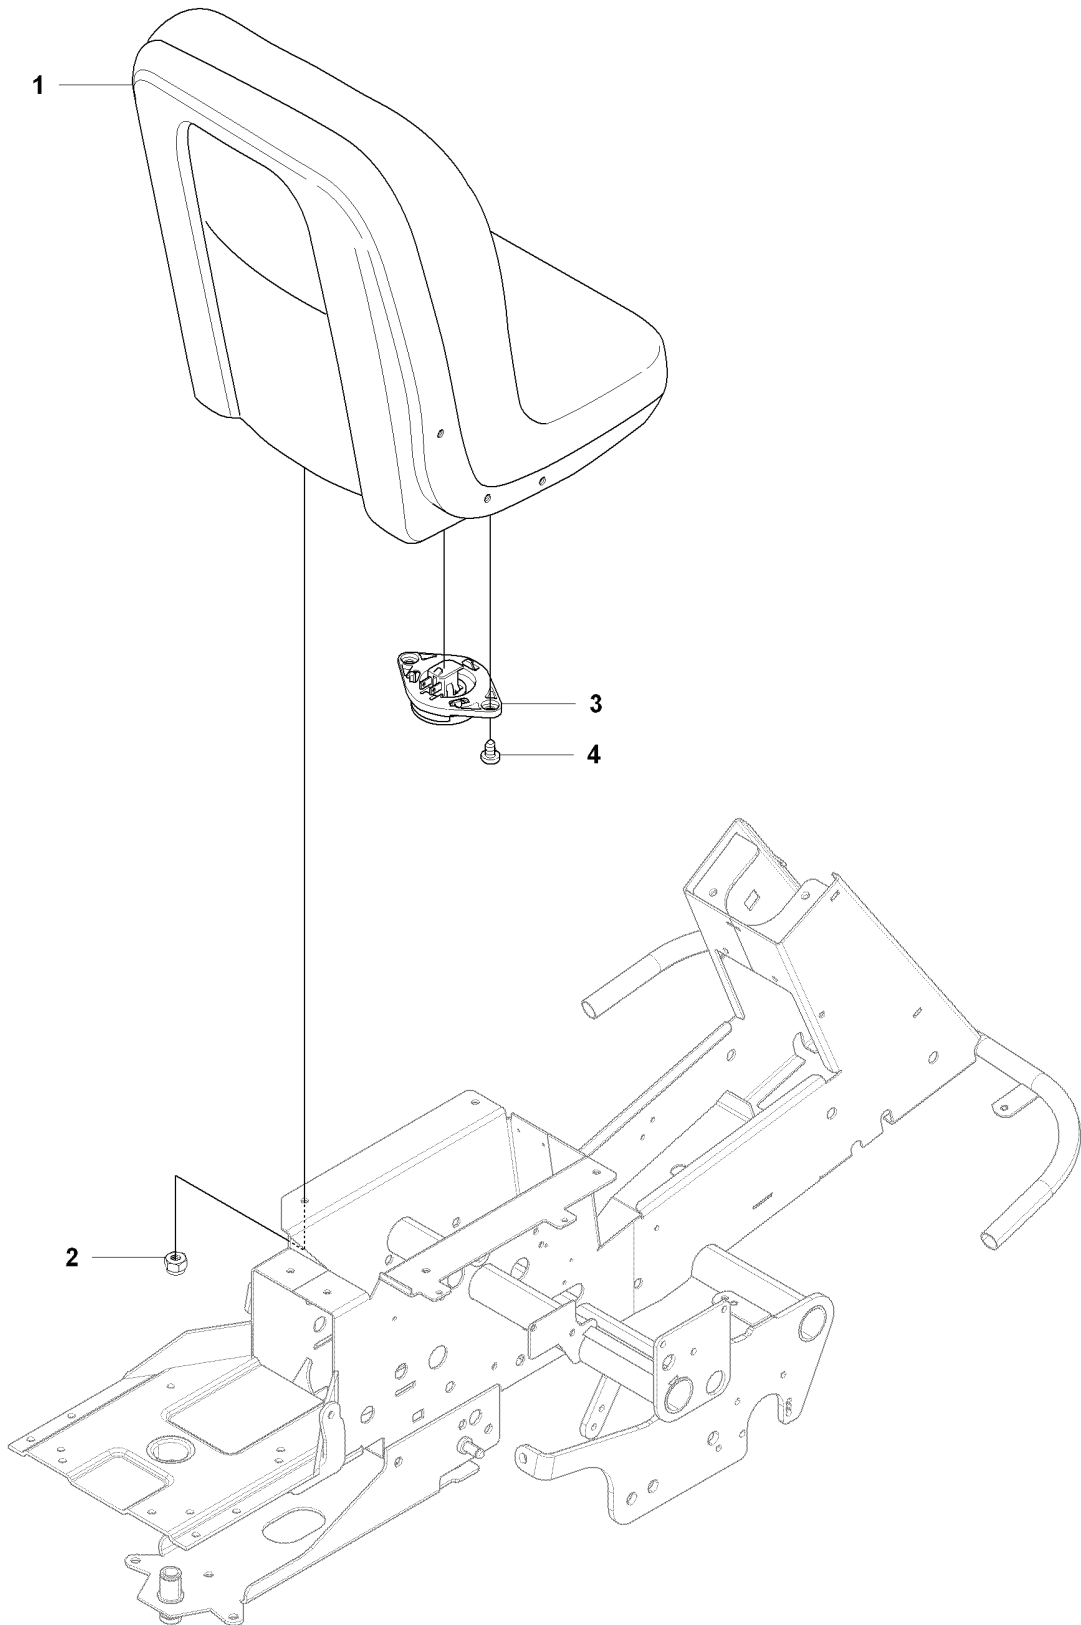

A 965 19 22-01 PR17
965 19 23-01 PR17 AWD
SEAT

REF.	PART NO.	DESCRIPTION	REMARK	QTY.	KIT
1	535458501	SEAT ASSY		1	
2	732211801	LOCK NUT		4	
3	506565601	SÅTESBRYTARE KPL		1	
4	503218816	SCREW IH SCT		2