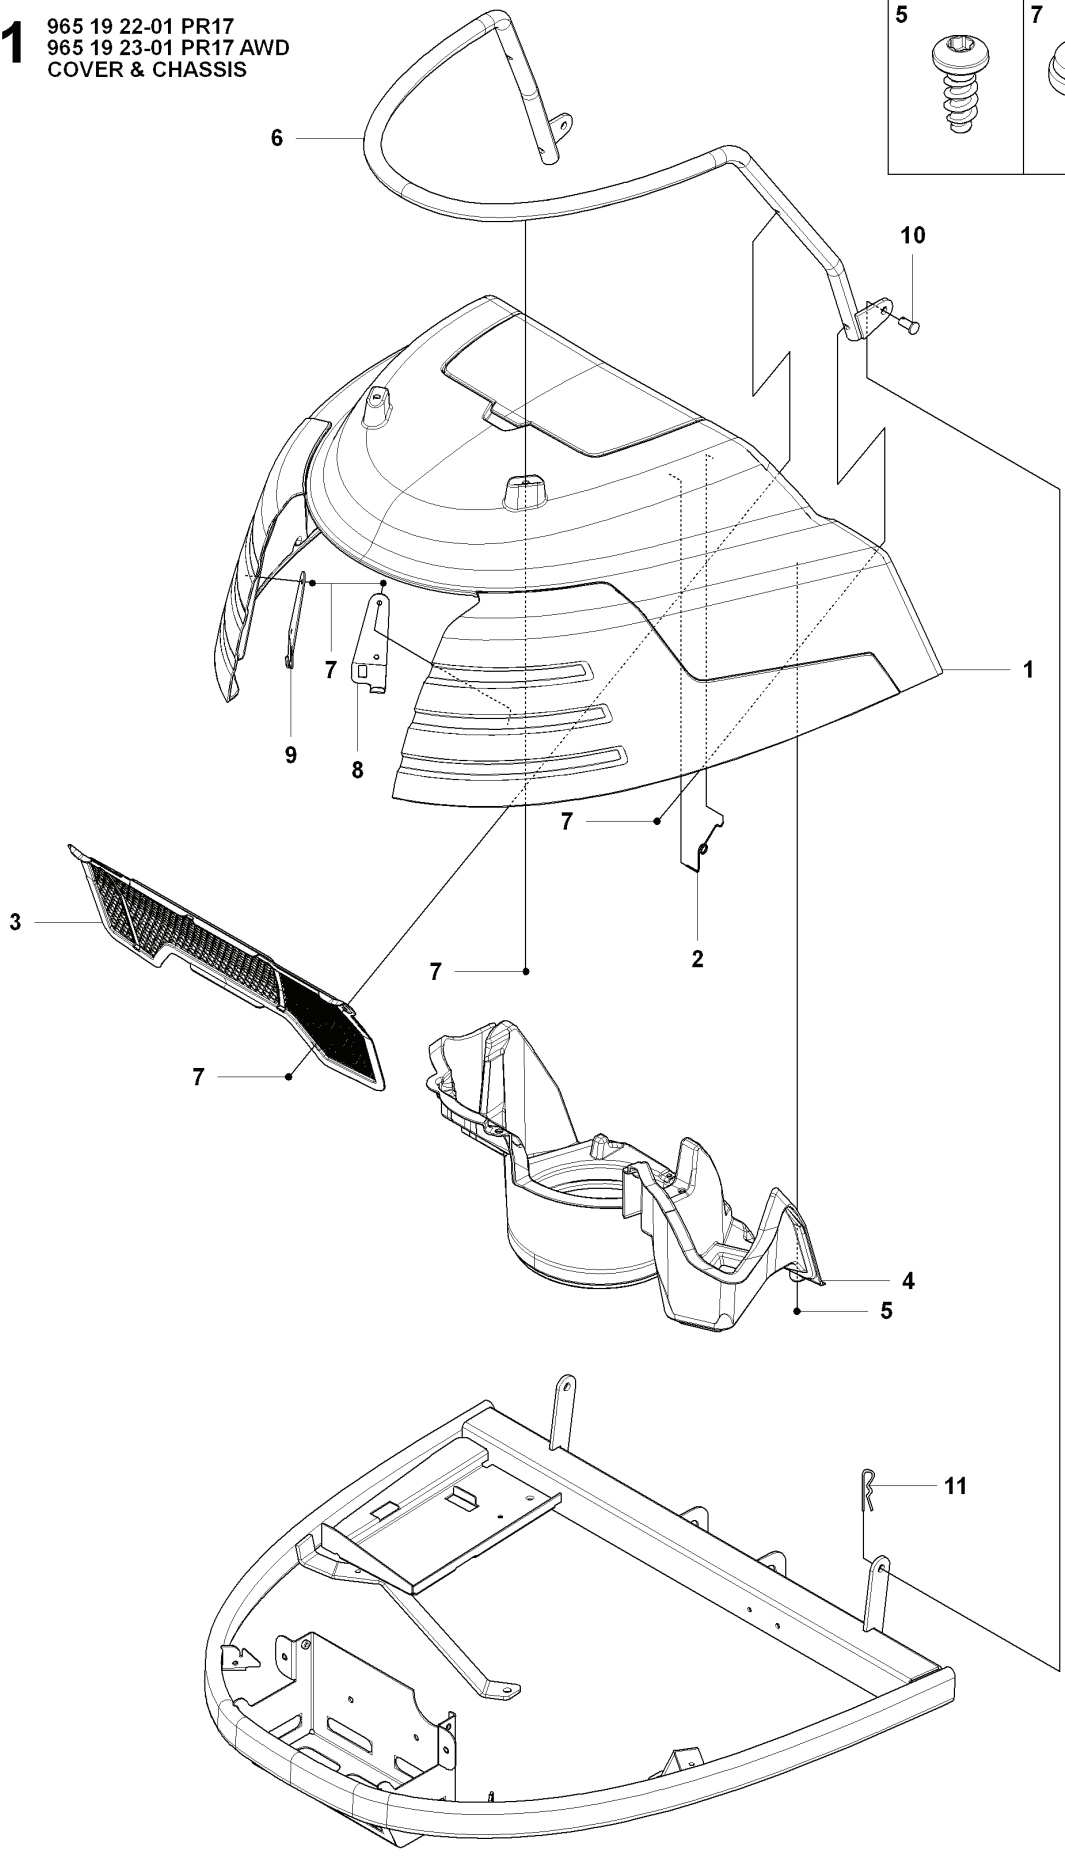

C1 965 19 22-01 PR17
965 19 23-01 PR17 AWD
COVER & CHASSIS

REF.	PART NO.	DESCRIPTION	REMARK	QTY.	KIT
1	502625501	ENGINE HOOD ASSY		1	
2	504124101	SPRING		2	
3	502482201	GRID		1	
4	504101901	AIR CONDUCTOR		1	
5	504610901	SCREW ITXPANT		5	
6	502494601	LOAD CARRIER		1	
7	544400501	SCREW		10	
8	504613901	GUIDE PLATE		1	
9	504613902	GUIDE PLATE		1	
10	721845401	CLEVIS PIN		2	
11	506668801	SPRING COTTER		2