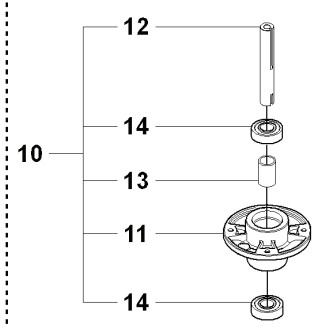

X2 502 30 00-02 CT103
MOWER DECK

73
CombiT 103

REF.	PART NO.	DESCRIPTION	REMARK	QTY.	KIT
40	502642102	BRACKET		1	
41	725245171	SCREW EHHM		4	
42	732211801	LOCK NUT		4	
43	502641802	CROSS BAR		1	
44	502641902	CROSS BAR		1	
45	506869601	BEARING		8	
46	506813801	REINFORCING PLATE		4	
47	725246151	SCREW EHHM		8	
48	732211801	LOCK NUT		8	
49	504812701	PARALLEL ROD ASSY		1	
50	502642301	PARALLEL ROD		1	
51	506839803	BOLT		1	
52	721618301	SPLIT PIN		1	
53	502642002	DECK FRAME		1	
54	738210404	BALL BEARING		4	
55	535505901	PIVOTHJUL		2	
56	535504601	FORK		1	
57	506963001	WHEEL ASSY		1	
58	506810802	TUBE		1	
59	506874102	SPACER		2	
60	725251951	SCREW EHHM		1	
61	732212051	NUT		1	
62	506504805	WASHER		2	
63	506570104	SCREW EHHFM		2	
64	734116441	WASHER		2	
65	544017001	HUB CAP		2	
66	506597401	SCREW EHHFM		4	
67	732211801	LOCK NUT		2	
68	502639501	DECK ATTACHMENT		1	
69	502642401	LOCK		1	
70	725245171	SCREW EHHM		1	
71	732211801	LOCK NUT		1