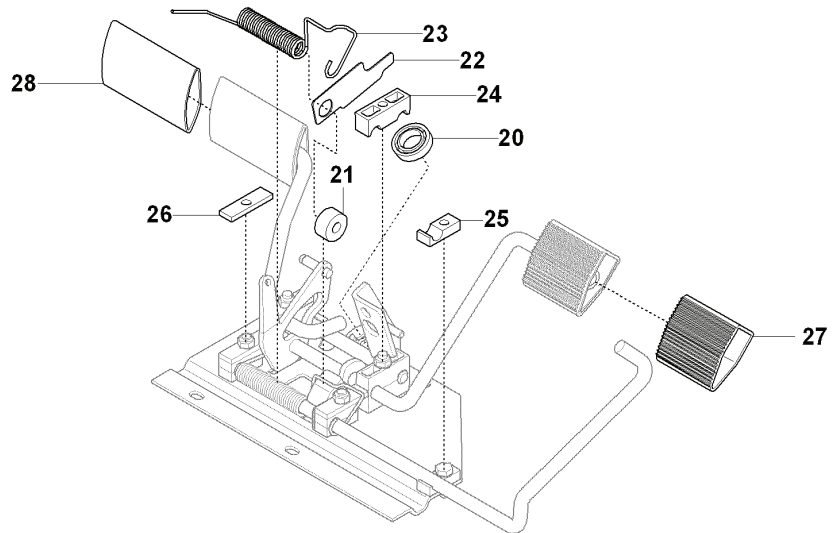

C2 965 19 22-01 PR17
965 19 23-01 PR17 AWD
COVER & CHASSIS

REF.	PART NO.	DESCRIPTION	REMARK	QTY.	KIT
12	502637401	CONTROL COVER		1	
13	535425801	SCREW IH PANM		4	
14	502637601	CONTROL COVER		1	
15	535429101	SPRING NUT		6	
16	535446401	CONTROL CAP INNER		1	
19	506982601	SCREW		8	
20	506559701	WASHER		10	
23	535460501	SEALING		1	
24	535459701	COVER		1	
25	535425802	SCREW IH PANM		4	
26	535462901	SPACER		2	
28	504702401	UNIT COVER		1	
29	535402603	LOCK		1	
30	535421501	LOCK GOLVTUNNEL		1	
31	502298301	CHASSIS		1	
32	535447101	LAMP CHIMNEY		1	
33	535446701	HOUSING		1	
34	535446801	LAMP		2	
35	535415619	SCREW		2	
36	506892001	SPEED NUT		2	

F 965 19 22-01 PR17
 965 19 23-01 PR17 AWD
 PEDAL SYSTEM

PEDALS

REF.	PART NO.	DESCRIPTION	REMARK	QTY.	KIT
1	544126001	PEDAL PLATE ASSY		1	
2	535473701	KNOB		1	
3	506570104	SCREW EHHFM		4	
4	506938301	DAMPING PIECE		1	
5	506938402	SHAFT		1	
6	735310920	E-CLIP		2	
7	506946301	BRAKE SPRING		1	
8	506992701	BRAKE WIRE		1	
8	535489601	BRAKE WIRE		1	
9	735310920	E-CLIP		1	
10	506538404	BROMSSPÄRR KPL. GEM.		1	
11	725236461	SCREW EHHFT		2	
12	505515101	CONTROL CABLE		1	
13	731231401	HEXAGON NUT		2	
14	506557301	VINKELLAS8 DIN71802		2	
15	732211401	LOCK NUT		2	
16	506800001	BRACKET		1	
17	535475316	SCREW EHHFM		2	
18	732211401	LOCK NUT		2	
19	506566501	CLIP		1	
20	738210204	BALL BEARING		1	
21	535480201	ROLLER		1	
22	535480601	PROTECTIVE PLATE		1	
23	535480701	SPRING		1	
24	535480801	BEARING SUPPORT		4	
25	535480901	BEARING SUPPORT		5	
26	535481001	REINFORCEMENT PLATE		3	
27	535478801	PEDAL		1	
28	535478802	PEDAL		1	
29	506538501	LOCKING ARM		1	
30	506538601	BRACKET		1	
31	506538901	SPRING		1	
32	506538801	SHAFT		1	
33	735583501	WASHER		2	
34	506538704	CONTROL BUTTON		1	
35	729532971	SCREW CRPANT		1	