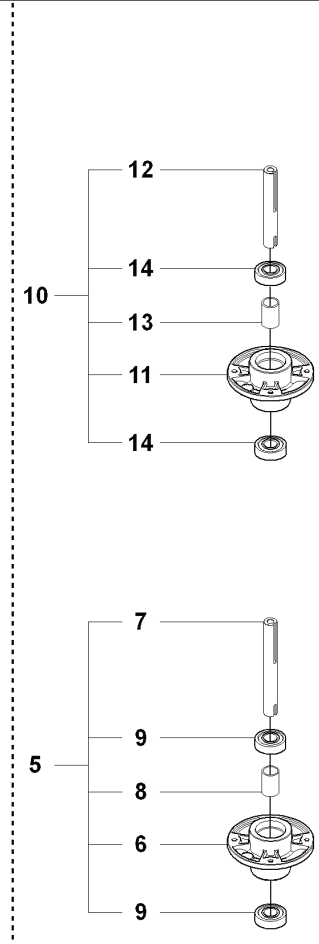

X2 502 30 00-02 CT103
MOWER DECK

73
CombiT 103

REF.	PART NO.	DESCRIPTION	REMARK	QTY.	KIT
1	504569801	DECK SHELL ASSY		1	
2	506916201	NUT		3	
3	544449201	PLUG		1	
4	506570104	SCREW EHHFM		3	
5	535503501	MANDREL		1	
6	535503401	BEARING HOUSING		1	
7	535428701	SHAFT		1	
8	535428801	SPACER		1	
9	738220519	BALL BEARING		2	
10	535503502	MANDREL		2	
11	535503401	BEARING HOUSING		1	
12	535428702	SHAFT		1	
13	535428801	SPACER		1	
14	738220519	BALL BEARING		2	
15	535423801	SCREW RSQM		12	
16	734116401	WASHER		12	
17	732211801	LOCK NUT		12	
18	535429001	PULLEY		4	
19	506533501	PARALLEL KEY		7	
20	535428801	SPACER		1	
21	535429201	WASHER		3	
22	725254251	SCREW EHHM		3	
23	535504201	ADAPTER		3	
24	504190410	BLADE		3	
25	506792302	KNIFE PLATE		3	
26	725254251	SCREW EHHM		3	
27	506540701	BELT TENSIONER ASSY		1	
28	506519501	SPÄNNARM KPL.		1	
29	506532701	PULLEY		1	
30	734116441	WASHER		1	
31	506558302	SCREW EHHFT		1	
32	506918702	WASHER		1	
33	725245171	SCREW EHHM		1	
34	732211801	LOCK NUT		1	
35	506533101	SPRING		1	
36	589534401	BELT		1	
37	544096101	BELT COVER		1	
38	506982601	SCREW		2	
39	506559701	WASHER		2	
72	506789701	LABEL		1	
73	544238111	LABEL		1	
74	506929001	LABEL		1