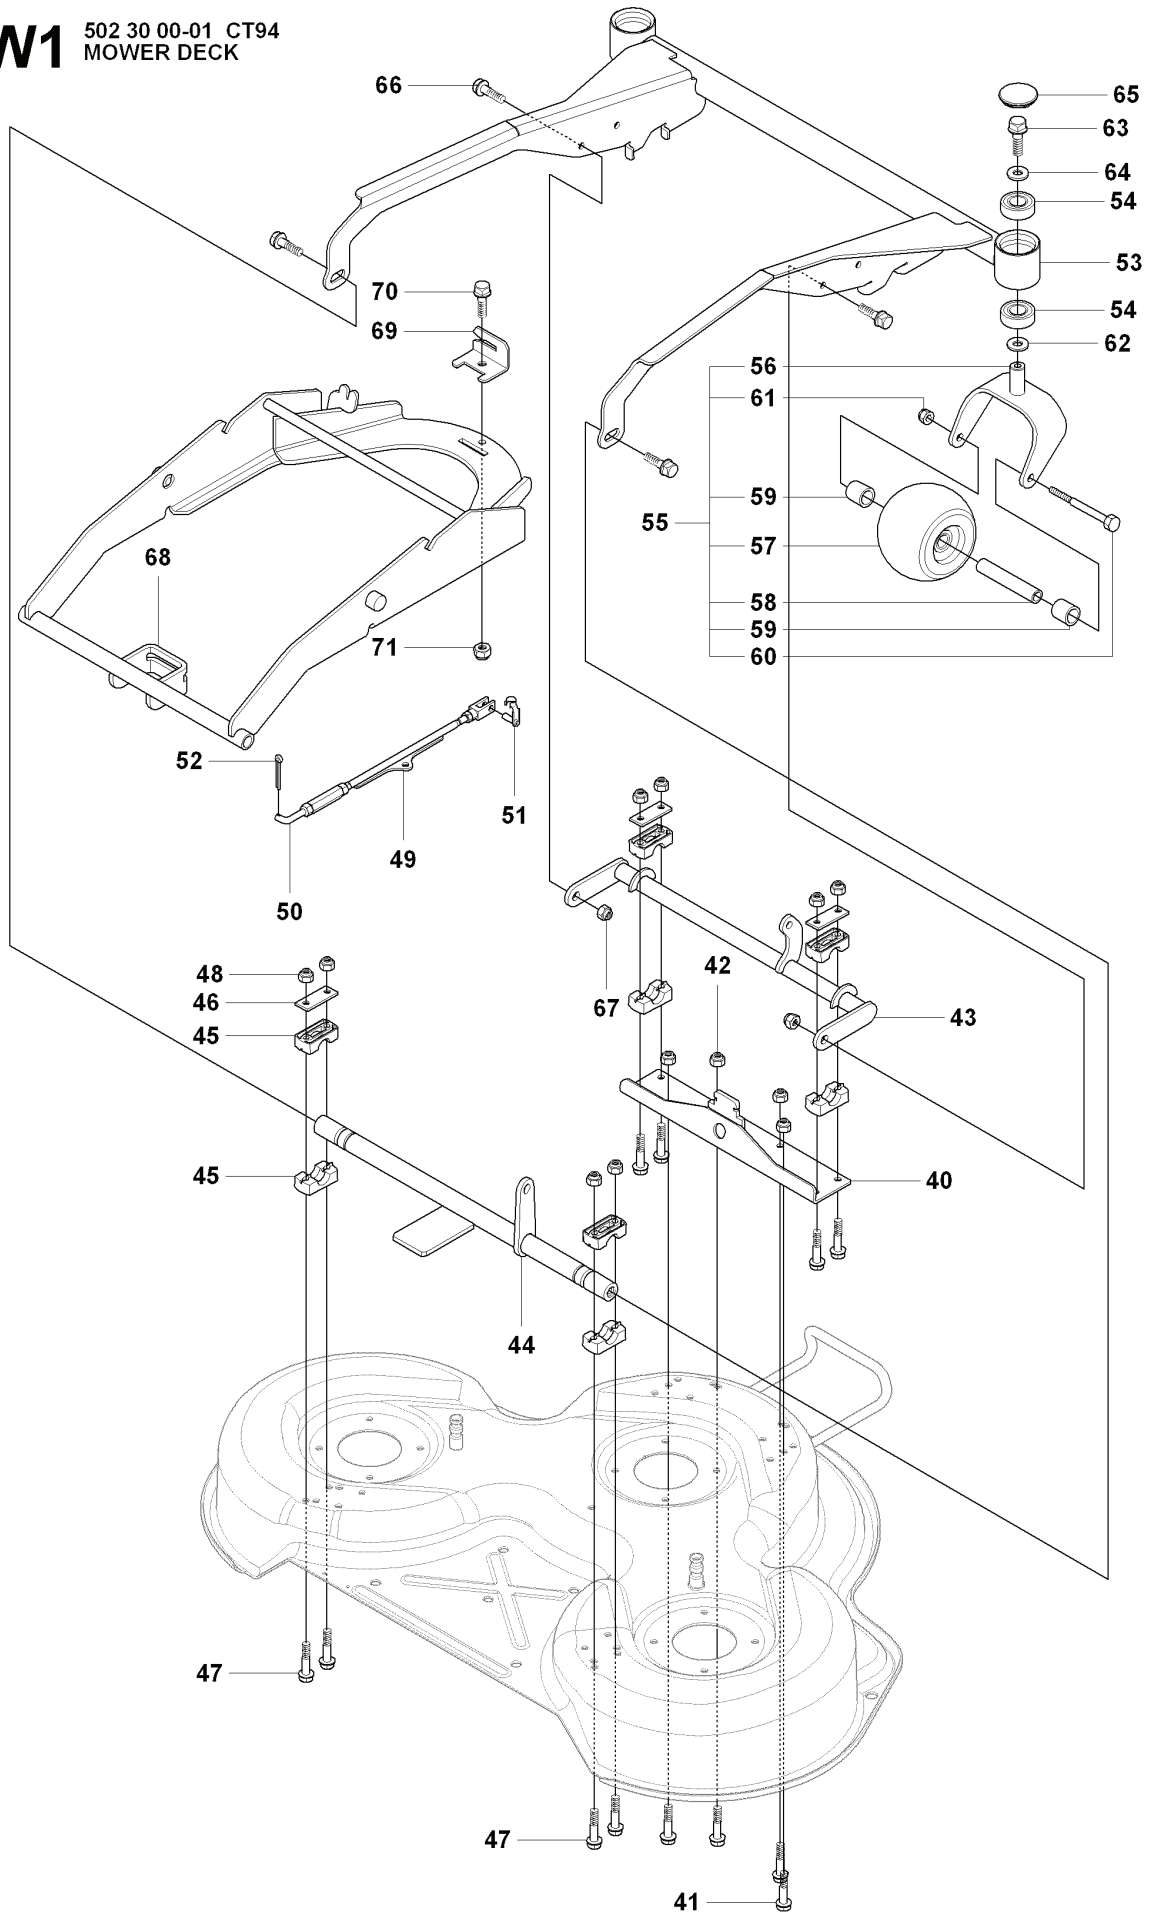

REF.	PART NO.	DESCRIPTION	REMARK	QTY.	KIT
1	544065509	DECK SHELL ASSY		1	
2	506916201	NUT		1	
3	544065801	PLUG		1	
4	544066101	KNOB		1	
5	535503501	MANDREL		1	
6	535503401	BEARING HOUSING		1	
7	535428701	SHAFT		1	
8	535428801	SPACER		1	
9	738220519	BALL BEARING		2	
10	535503502	MANDREL		2	
11	535503401	BEARING HOUSING		1	
12	535428702	SHAFT		1	
13	535428801	SPACER		1	
14	738220519	BALL BEARING		2	
15	535423801	SCREW RSQM		12	
16	734116401	WASHER		12	
17	732211801	LOCK NUT		12	
18	535429001	PULLEY		4	
19	506533501	PARALLEL KEY		7	
20	535428801	SPACER		1	
21	535429201	WASHER		3	
22	725254251	SCREW EHHM		3	
23	535504201	ADAPTER		3	
24	579652610	BLADE		3	
25	506792302	KNIFE PLATE		3	
26	725254251	SCREW EHHM		3	
27	506540701	BELT TENSIONER ASSY		1	
28	506519501	SPÄNNARM KPL.		1	
29	506532701	PULLEY		1	
30	734116441	WASHER		1	
31	506558302	SCREW EHHFT		1	
32	506918702	WASHER		1	
33	725245171	SCREW EHHM		1	
34	732211801	LOCK NUT		1	
35	506533101	SPRING		1	
36	589538501	BELT		1	
37	544066301	BELT COVER		1	
38	506982601	SCREW		2	
39	506559701	WASHER		2	
72	506789701	LABEL		1	
73	544238110	LABEL		1	
74	506929001	LABEL		1	

W1 502 30 00-01 CT94
MOWER DECK