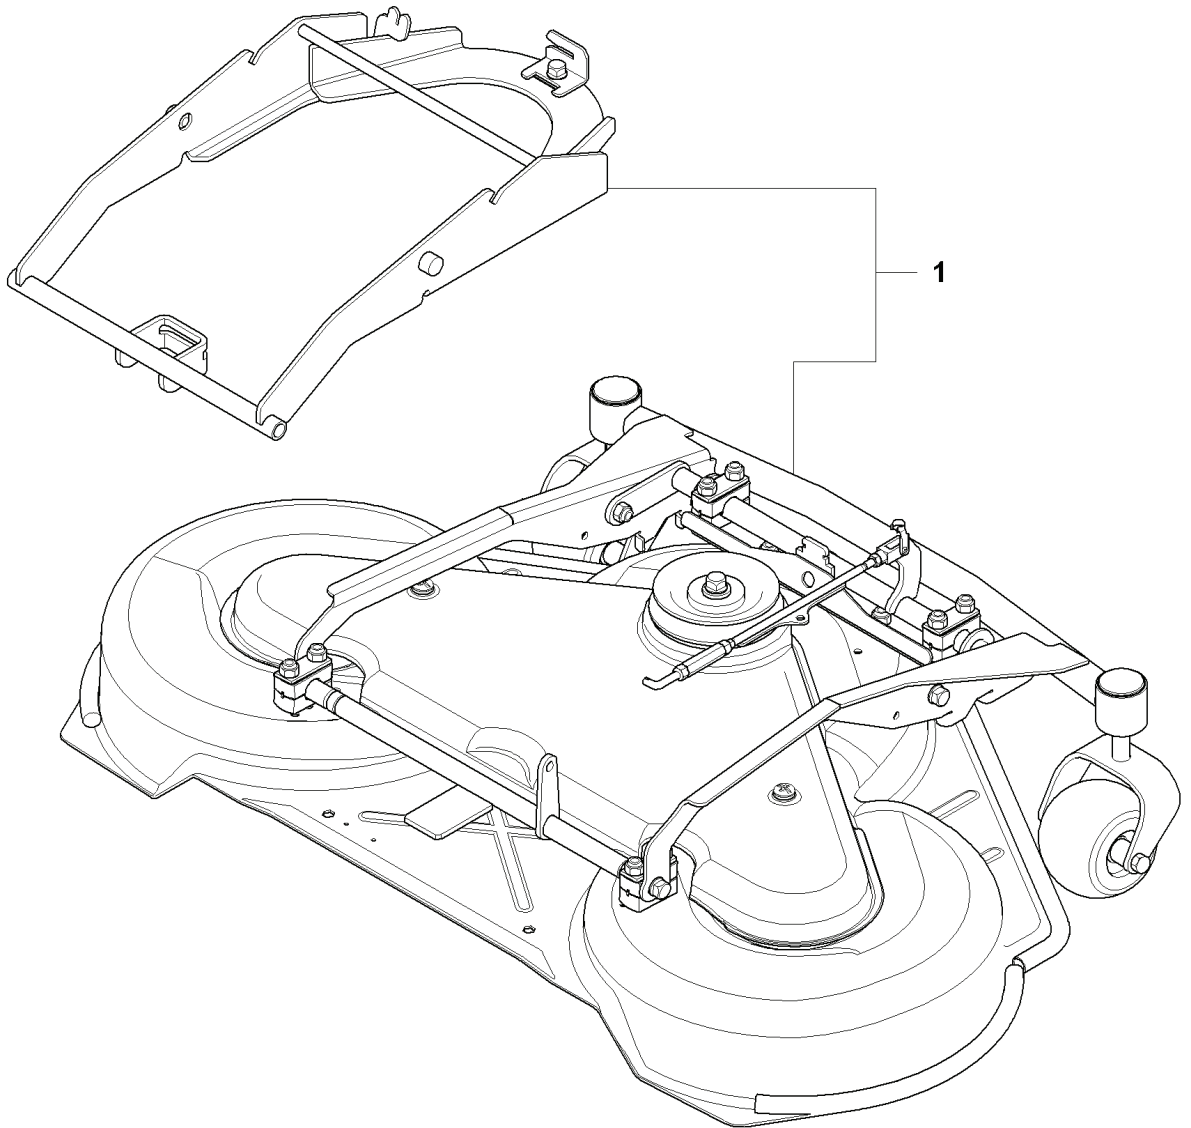

REF.	PART NO.	DESCRIPTION	REMARK	QTY.	KIT
17	535445702	FLYGEL VÄNSTER		1	
18	535445802	FLYGEL HÖGER		1	
19	506982601	SCREW		8	
20	506559701	WASHER		10	
21	535445901	PEDISTAL MAT		1	
22	535445902	PEDISTAL MAT		1	
27	504206301	COVER		1	

V 965 19 22-01 PR17
965 19 23-01 PR17 AWD
965 19 73-01 MOWER DECK, CT112