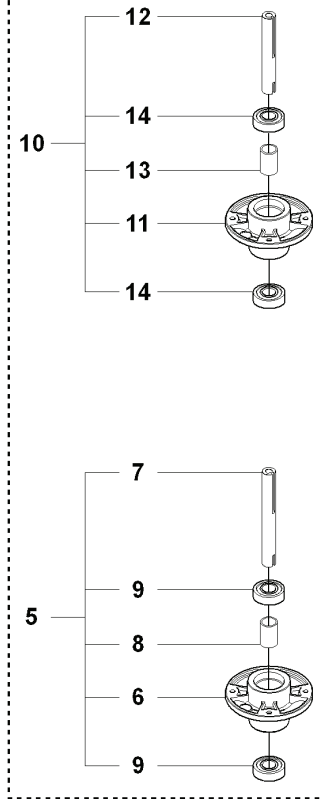

W2 502 30 00-01 CT94
MOWER DECK

73
CombiT 94

REF.	PART NO.	DESCRIPTION	REMARK	QTY.	KIT
40	502642101	BRACKET		1	
41	725245171	SCREW EHHM		4	
42	732211801	LOCK NUT		4	
43	502641801	CROSS BAR		1	
44	502641901	CROSS BAR		1	
45	506869601	BEARING		8	
46	506813801	REINFORCING PLATE		4	
47	725246151	SCREW EHHM		8	
48	732211801	LOCK NUT		8	
49	504812701	PARALLEL ROD ASSY		1	
50	502642301	PARALLEL ROD		1	
51	506839803	BOLT		1	
52	721618301	SPLIT PIN		1	
53	502642001	DECK FRAME		1	
54	738210404	BALL BEARING		4	
55	535505901	PIVOTHJUL		2	
56	535504601	FORK		1	
57	506963001	WHEEL ASSY		1	
58	506810802	TUBE		1	
59	506874102	SPACER		2	
60	725251951	SCREW EHHM		1	
61	732212051	NUT		1	
62	506504805	WASHER		2	
63	506570104	SCREW EHHFM		2	
64	734116441	WASHER		2	
65	544017001	HUB CAP		2	
66	506597401	SCREW EHHFM		4	
67	732211801	LOCK NUT		2	
68	502639501	DECK ATTACHMENT		1	
69	502642401	LOCK		1	
70	725245171	SCREW EHHM		1	
71	732211801	LOCK NUT		1