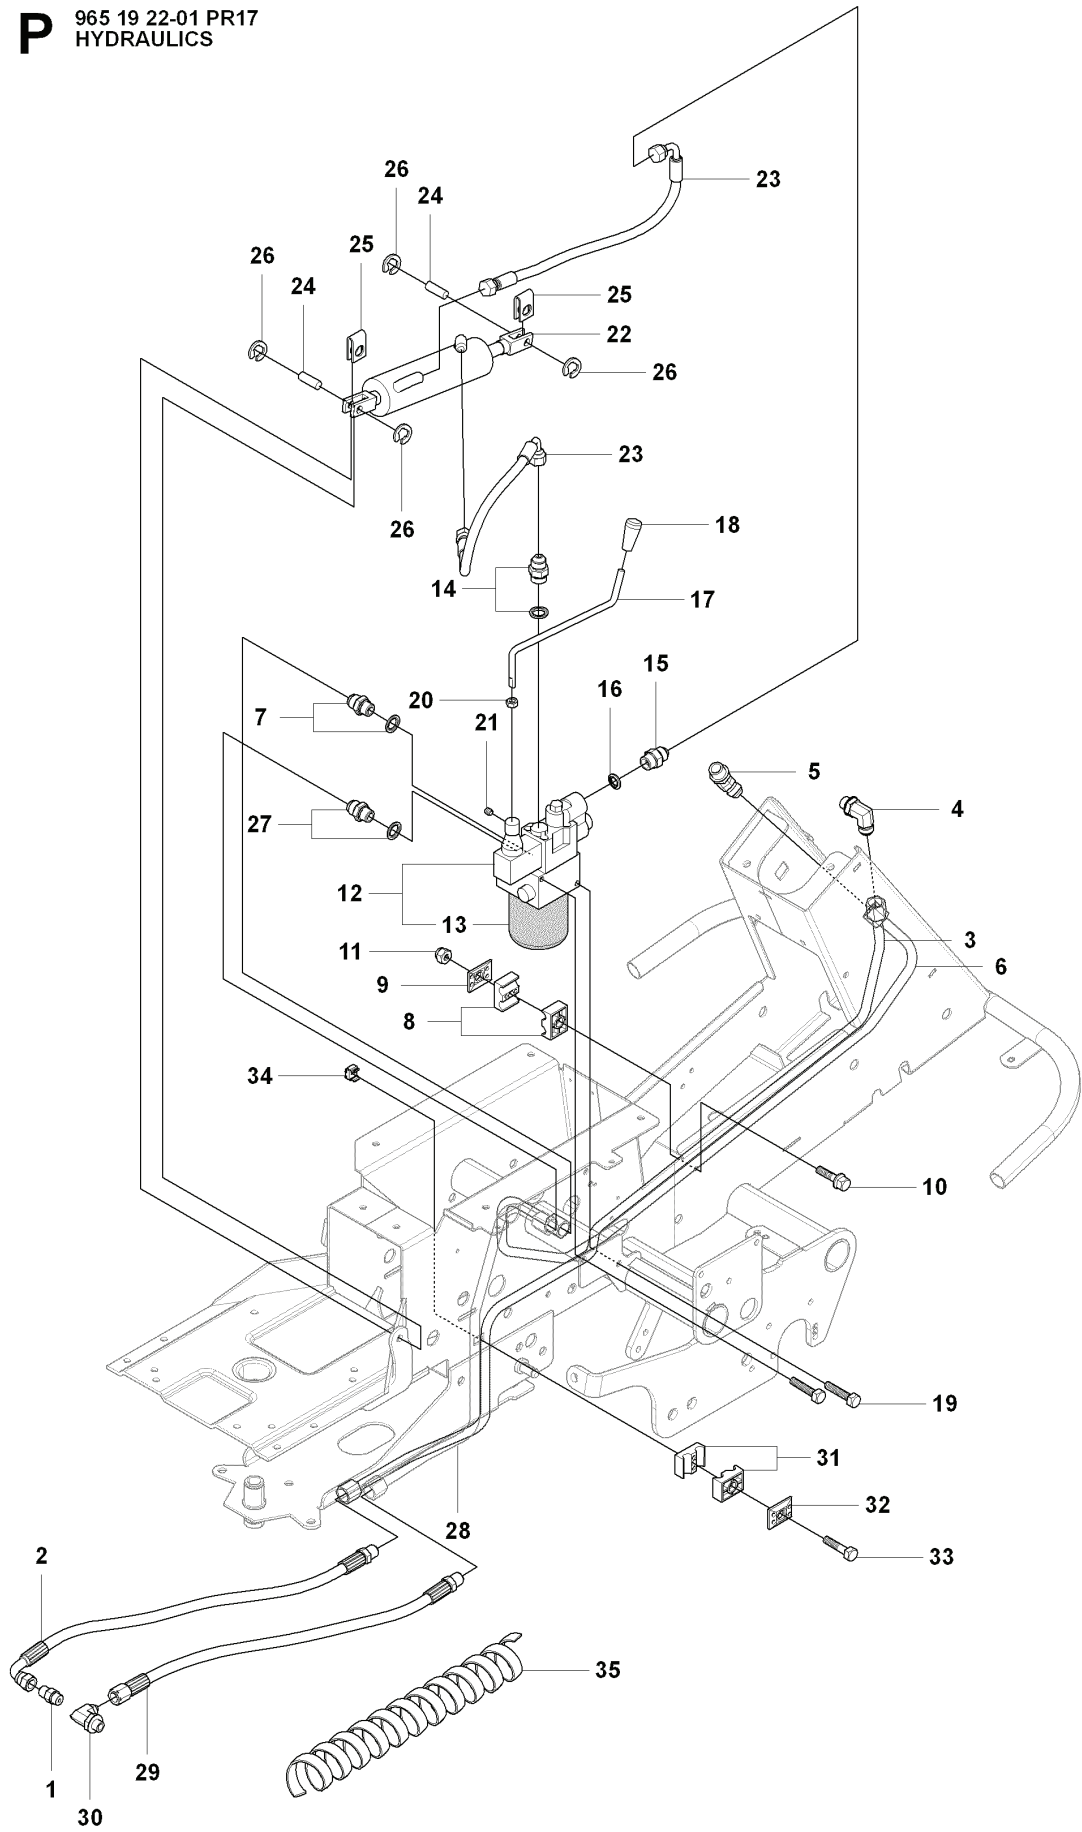

P 965 19 22-01 PR17
HYDRAULICS

REF.	PART NO.	DESCRIPTION	REMARK	QTY.	KIT
1	535426501	PIPE FITTING		1	
2	535450301	HYDRAULIC HOSE		1	
3	504210301	HYDRAULIC PIPE		1	
4	535437301	PIPE FITTING		1	
5	535426901	PIPE FITTING		1	
6	504209901	HYDRAULIC PIPE		1	
7	535426801	PIPE FITTING		1	
8	544373303	PIPE CLAMP		1	
9	535438501	COVER WASHER		1	
10	535475245	SCREW EHHFM		1	
11	732211601	LOCK NUT		1	
12	535427402	FILTERBLOCK ASSY		1	
13	535427502	FILTER		1	
14	535437001	PIPE FITTING		1	
15	535437101	PIPE FITTING		1	
16	535437201	WASHER		1	
17	505440001	LIFTING LEVER		1	
18	535438201	KNOB		1	
19	725244971	SCREW EHHM		2	
20	731231801	HEXAGON NUT		1	
21	728844305	SCREW IHSETM		1	
22	535427201	CYLINDER ASSY		1	
23	535427103	HYDRAULIC HOSE		2	
24	535437601	LOCKING PIN		2	
25	535456601	U-PLÁT		2	
26	735311200	CIRCLIP		4	
27	535426801	PIPE FITTING		1	
28	504210401	HYDRAULIC PIPE		1	
29	535450402	HYDRAULIC HOSE		1	
30	535426601	PIPE FITTING		1	
31	544373303	PIPE CLAMP		1	
32	535438501	COVER WASHER		1	
33	535475245	SCREW EHHFM		1	
34	544811702	CAGE NUT		1	
35	544026601	HOSE GUARD		1