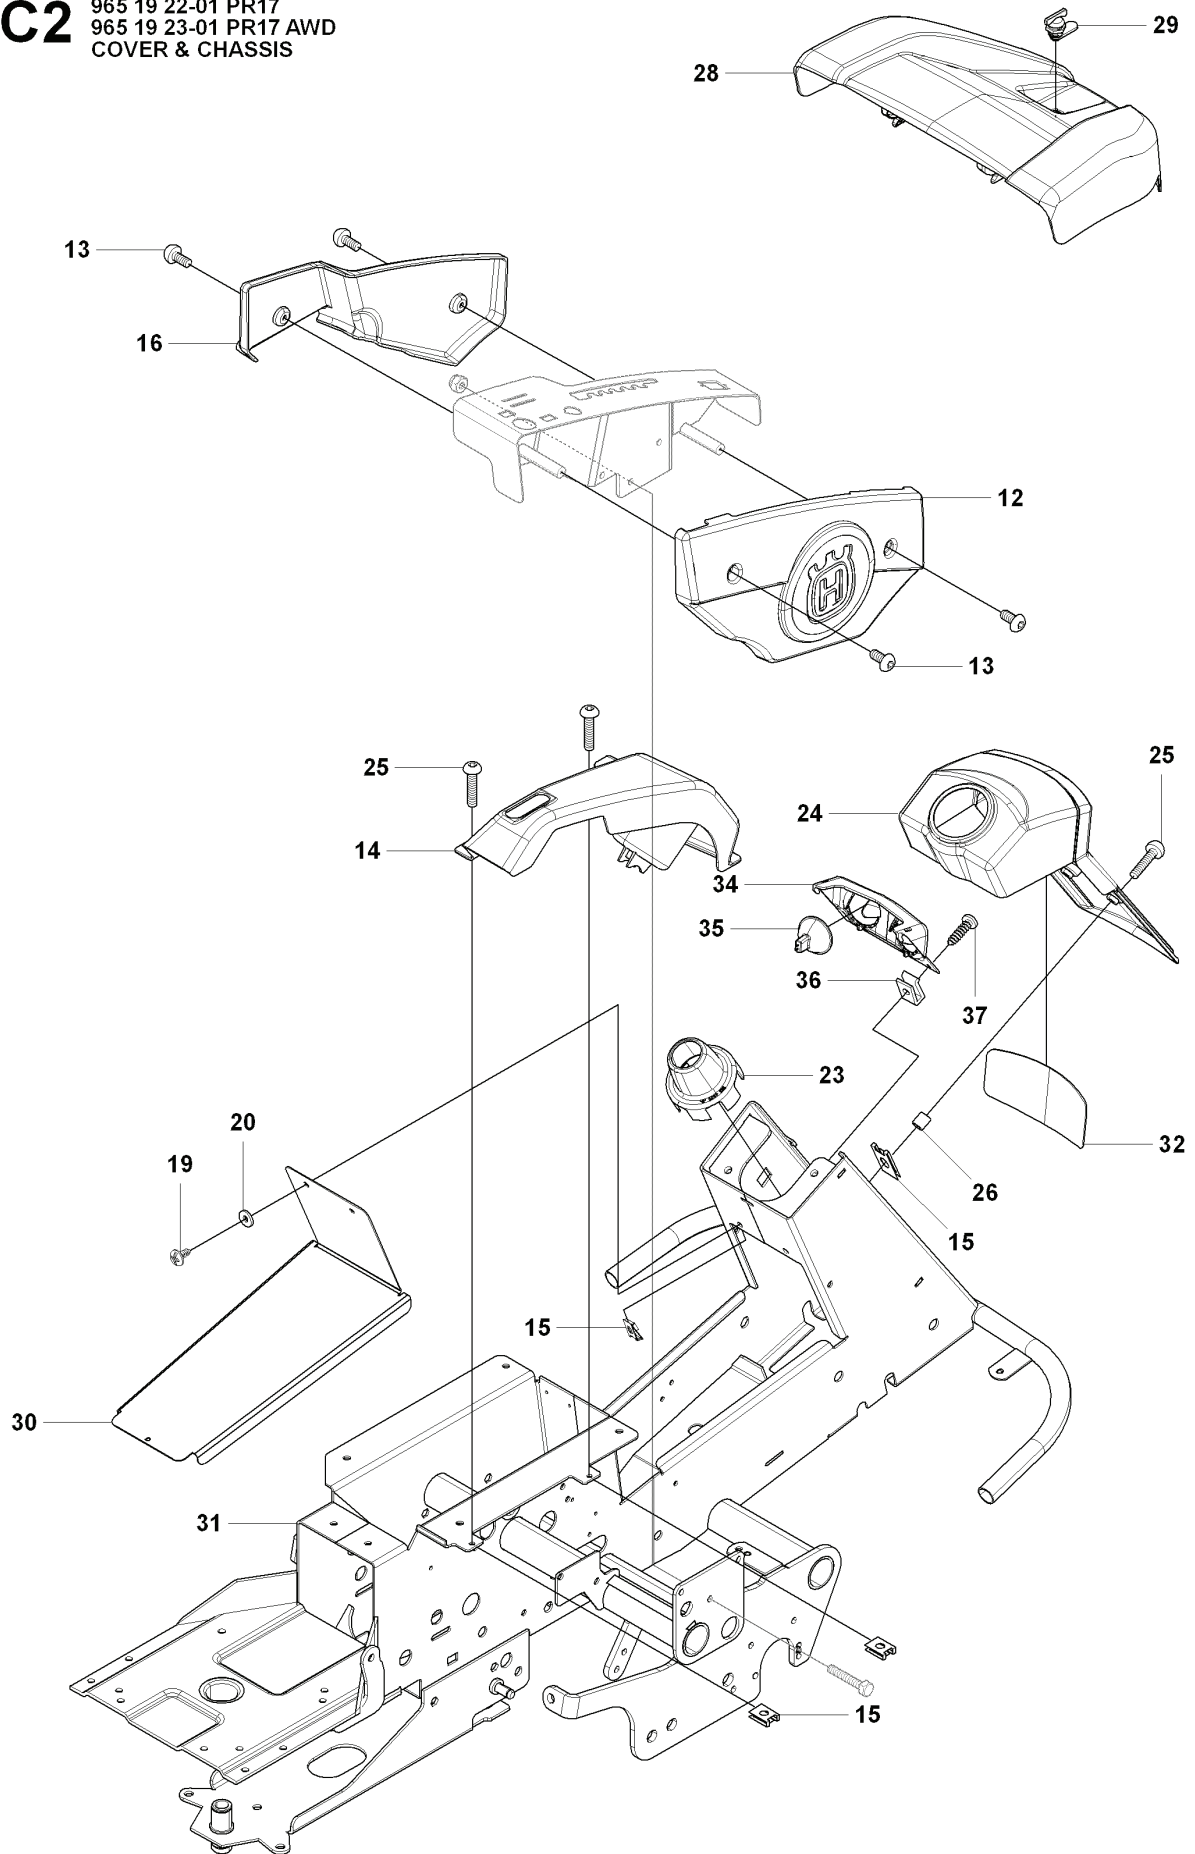

C2 965 19 22-01 PR17
965 19 23-01 PR17 AWD
COVER & CHASSIS

REF.	PART NO.	DESCRIPTION	REMARK	QTY.	KIT
12	502637401	CONTROL COVER		1	
13	535425801	SCREW IH PANM		4	
14	502637601	CONTROL COVER		1	
15	535429101	SPRING NUT		6	
16	535446401	CONTROL CAP INNER		1	
19	506982601	SCREW		8	
20	506559701	WASHER		10	
23	535460501	SEALING		1	
24	535459701	COVER		1	
25	535425802	SCREW IH PANM		4	
26	535462901	SPACER		2	
28	504702401	UNIT COVER		1	
29	535402603	LOCK		1	
30	535421501	LOCK GOLVTUNNEL		1	
31	502298301	CHASSIS		1	
32	535447101	LAMP CHIMNEY		1	
33	535446701	HOUSING		1	
34	535446801	LAMP		2	
35	535415619	SCREW		2	
36	506892001	SPEED NUT		2