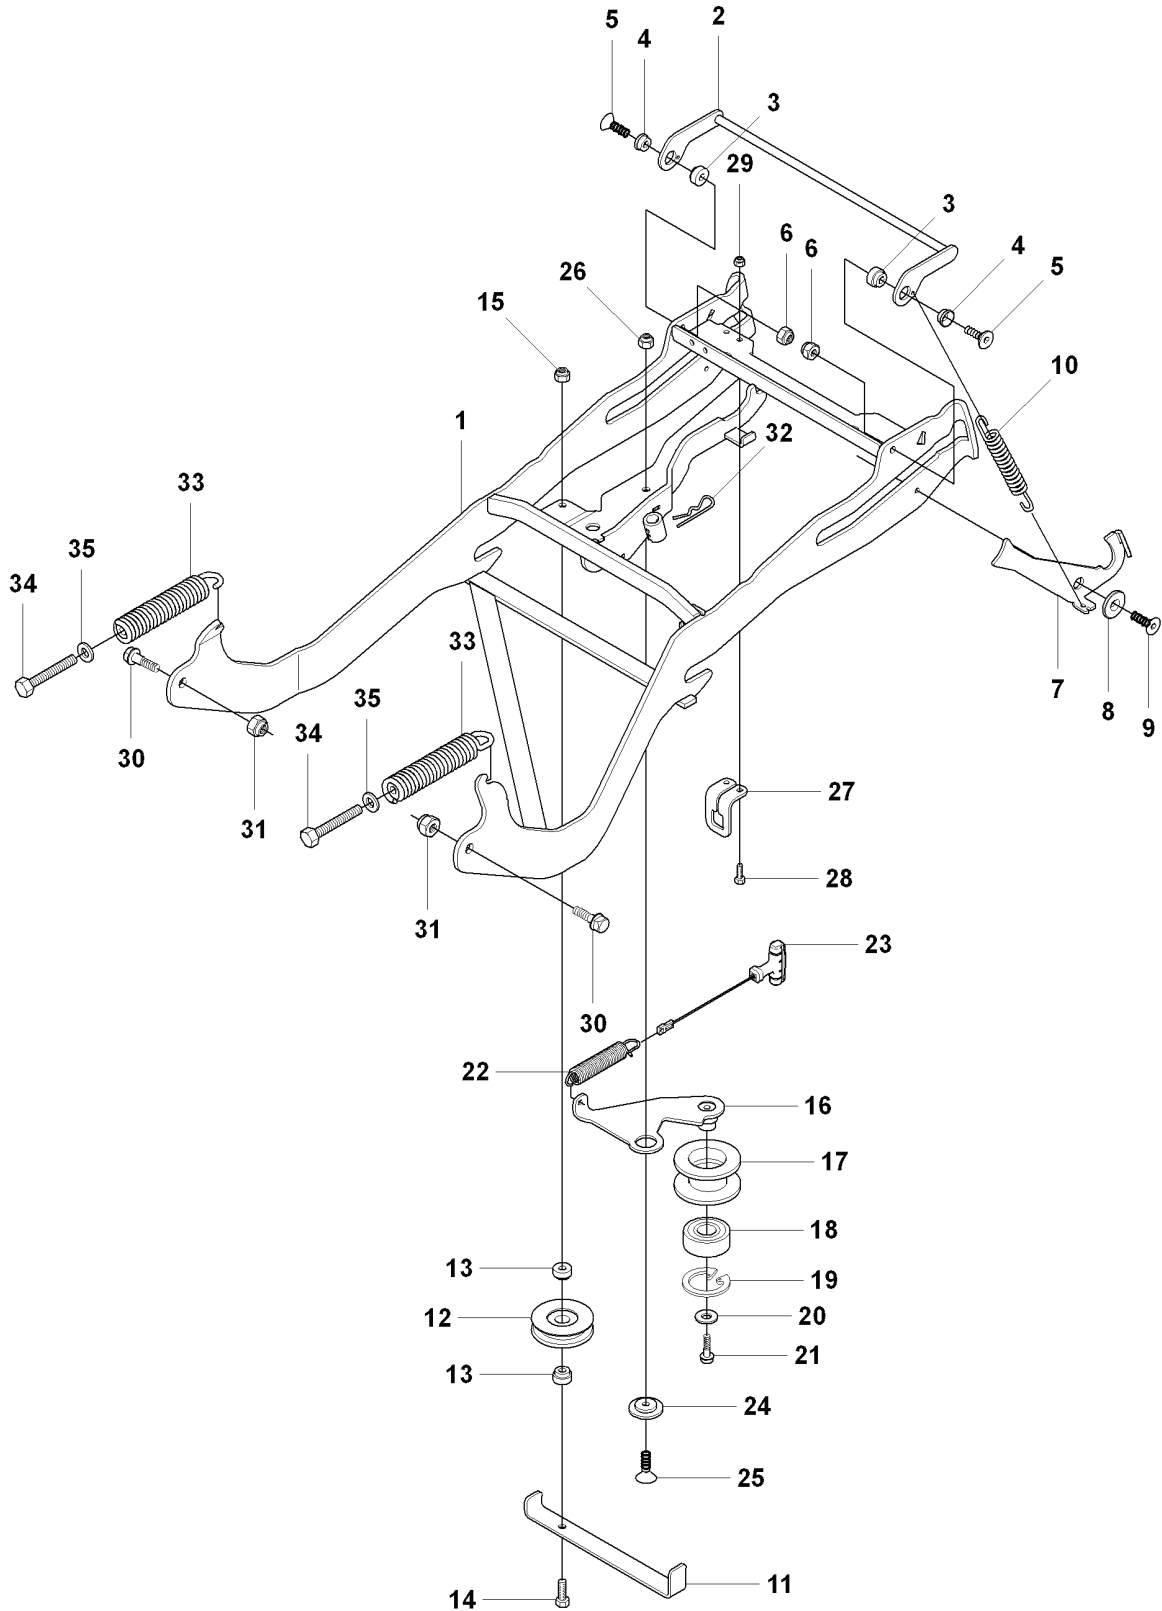

REF.	PART NO.	DESCRIPTION	REMARK	QTY.	KIT
1	535406101	BRACKET		1	
2	506986102	GLIDLAGER		2	
3	535482601	TRANSMISSION		1	
4	504628201	SCREW EHHM		4	
5	725246651	SCREW		1	
6	506599301	LINK		1	
7	506991501	BRACKET		1	
8	734116401	WASHER		5	
9	732211801	LOCK NUT		5	
10	506992401	LEVER		1	
11	721434701	SPRING PIN		1	
12	505490101	ARM		1	
13	506834301	SPRING		1	
14	506991601	LEVER		1	
15	506986103	BUSHING		1	
16	506992001	PIPE		1	
17	725246051	SCREW EHHM		1	
18	734116441	WASHER		1	
19	732211801	LOCK NUT		1	
20	506992101	LEVER		1	
21	725244971	SCREW EHHM		2	
22	506992201	ADJUSTMENT ROD		1	
23	732211601	LOCK NUT		2	
24	506992801	BRACKET		1	
25	725236871	SCREW EHHM		1	
26	725237271	SCREW EHHM		1	
27	731231601	HEXAGON NUT		1	
28	506535603	DRAW SPRING		1	
29	506993001	BELT TENSIONER ASSY		1	
30	506992001	PIPE		1	
31	725246251	SCREW EHHM		1	
32	734116441	WASHER		1	
33	732211801	LOCK NUT		1	
34	506542501	SPRING		1	
35	725237271	SCREW EHHM		1	
36	731231601	HEXAGON NUT		1	
37	535458101	EXPANSION TANK		1	
38	725236871	SCREW EHHM		2	
39	734115441	WASHER		2	
40	506673301	TANK CAP ASSY		1	
41	535458301	HOSE		1	
42	505443601	HOSE CLAMP		2	
43	506991401	PULLEY		1	
44	506948101	FAN		1	
45	734117441	WASHER		1	
46	732212001	LOCK NUT		1	
47	506889901	HITCH		1	
48	725249371	SCREW EHHM		2	
49	506566501	CLIP		1	
50	725236671	SCREW EHHM		1	

R 965 19 22-01 PR17
965 19 23-01 PR17 AWD
EQUIPMENT FRAME ASSY