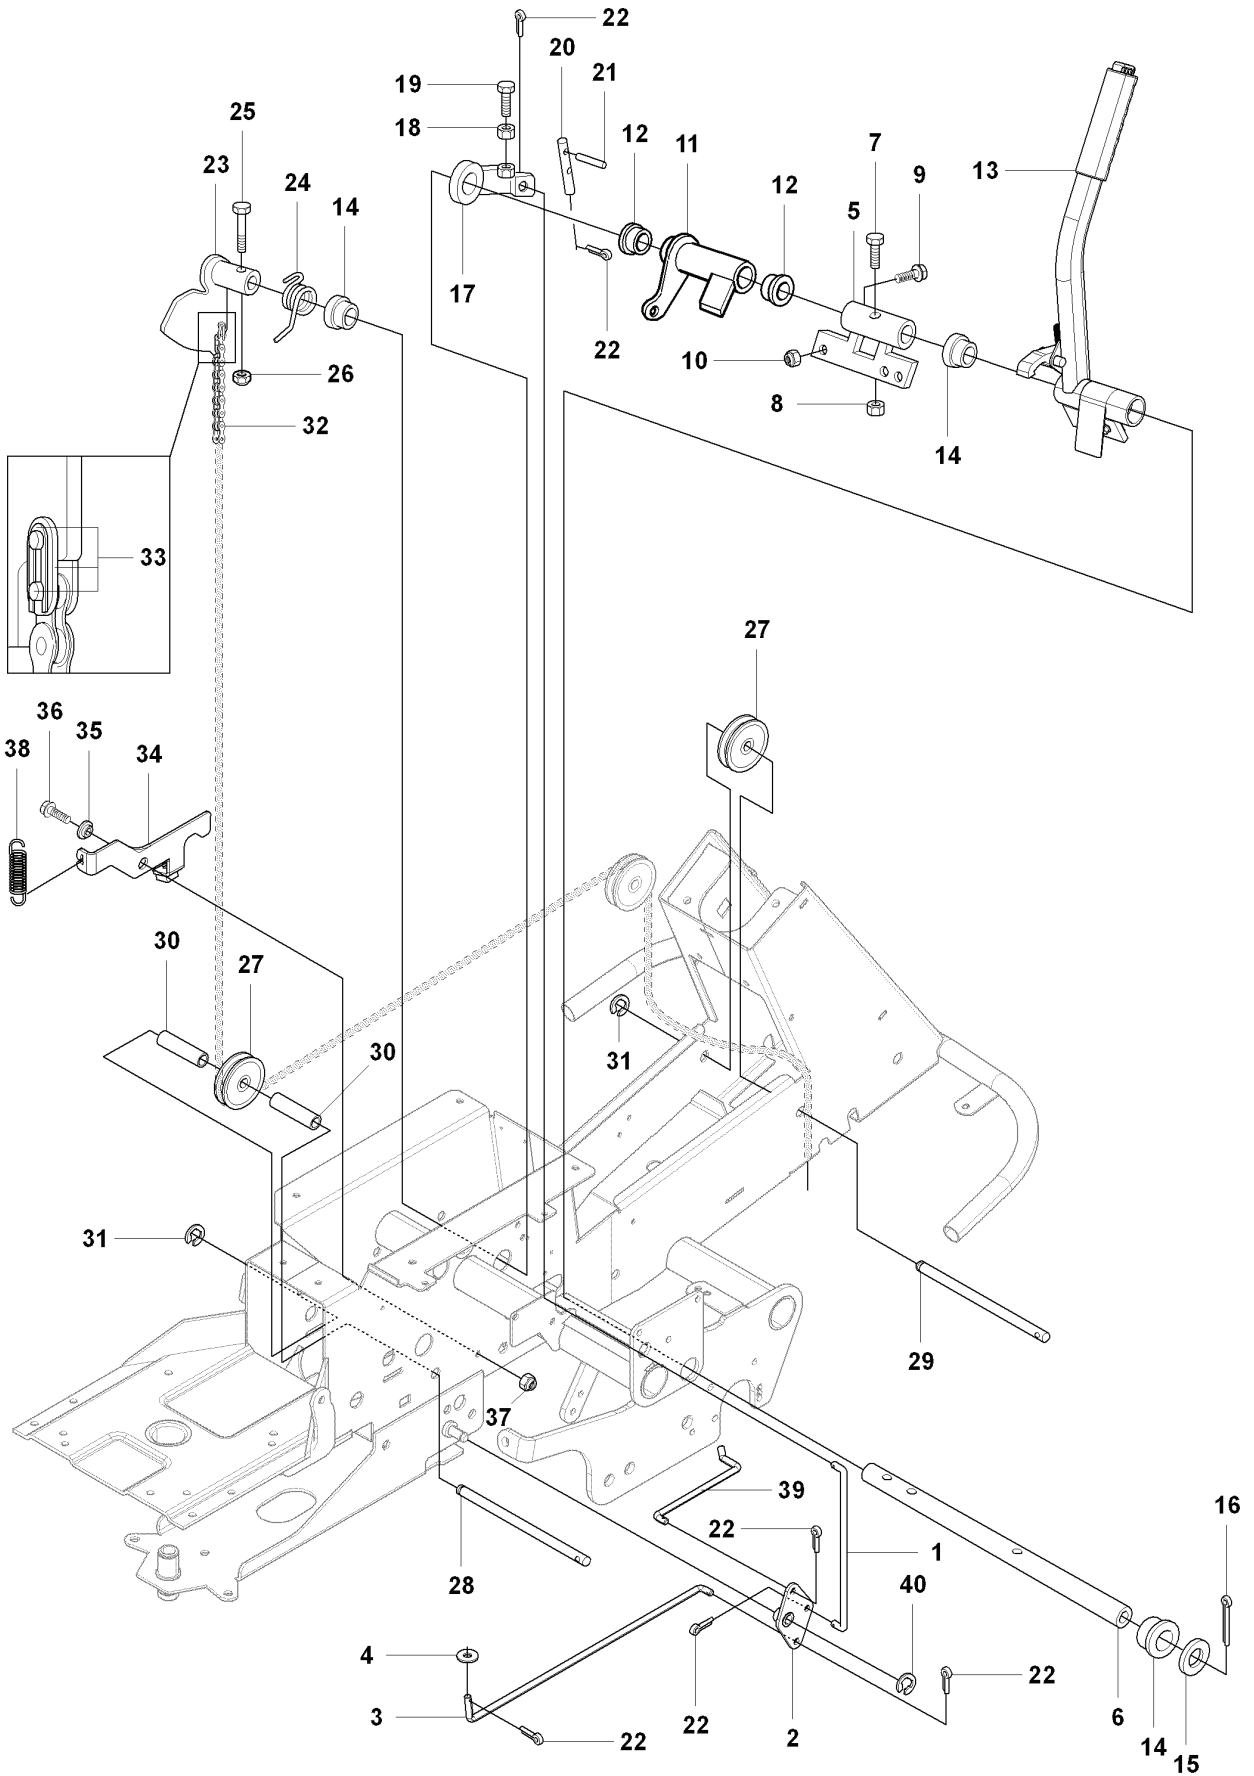

REF.	PART NO.	DESCRIPTION	REMARK	QTY.	KIT
1	502637801	EQUIPMENT FRAME		1	
2	504557801	HOOK		1	
3	544003401	BUSHING		2	
4	506993302	SLEEVE		2	
5	725645901	SCREW IHCSFM		2	
6	732211801	LOCK NUT		2	
7	504558002	LEVER		1	
8	506918701	WASHER		1	
9	725644901	SCREW IHCSFM		1	
10	506535603	DRAW SPRING		1	
11	504621601	BELT GUIDE		1	
12	544004601	PULLEY ASSY		1	
13	544003401	BUSHING		2	
14	725246051	SCREW EHHM		1	
15	732211801	LOCK NUT		1	
16	504621901	BELT TENSIONER		1	
17	506928901	PULLEY		1	
18	738210404	BALL BEARING		1	
19	735313810	CIRCLIP		1	
20	734116441	WASHER		1	
21	506558302	SCREW EHHFT		1	
22	504622401	SPRING		1	
23	504622101	HANDLE ASSY		1	
24	505451701	WASHER		1	
25	725645301	SCREW IHCSFM		1	
26	732211801	LOCK NUT		1	
27	504621701	GUIDE		1	
28	725236871	SCREW EHHM		2	
29	732211601	LOCK NUT		2	
30	506895801	COLLAR SCREW		2	
31	732252201	HEXAGON LOCKING NUT		2	
32	506966601	HAIR PIN COTTER		1	
33	505418701	SPRING		2	
34	725251571	SCREW EHHM		2	
35	734117201	WASHER		2	

D 965 19 22-01 PR17
965 19 23-01 PR17 AWD
LIFTING SYSTEM