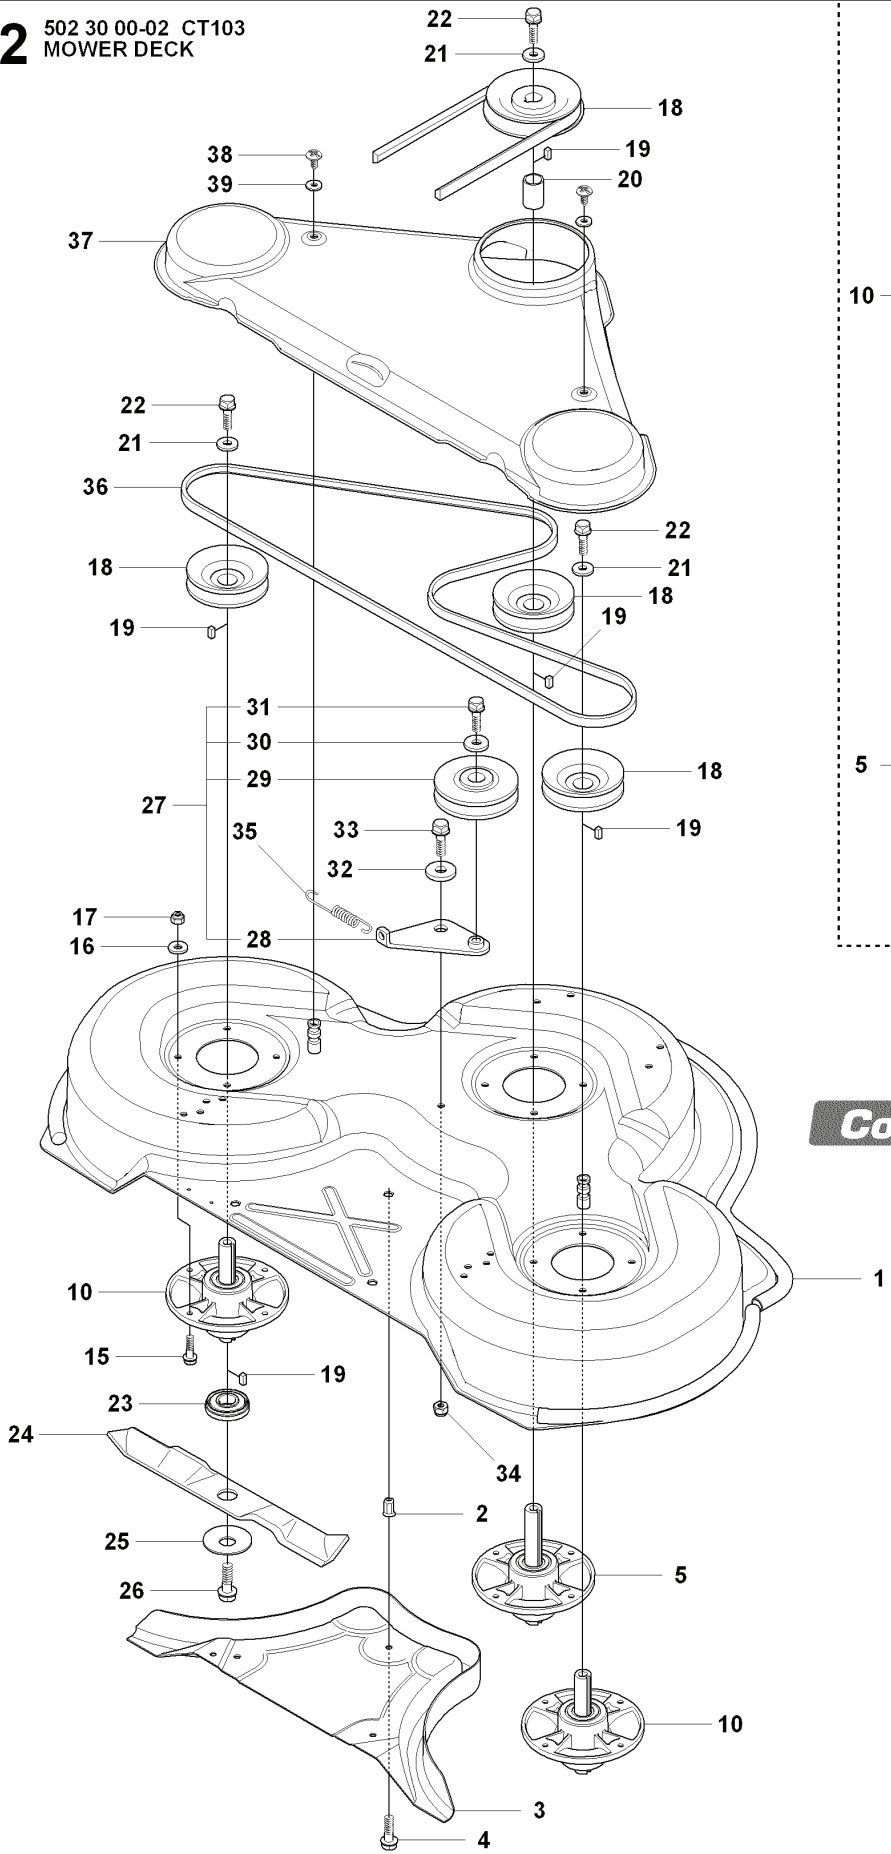

V 965 19 22-01 PR17
965 19 23-01 PR17 AWD
965 19 73-01 MOWER DECK, CT112

REF.	PART NO.	DESCRIPTION	REMARK	QTY.	KIT
1	502300003	CUTTING DECK		1	

X2 502 30 00-02 CT103
MOWER DECK

73
CombiT 103

REF.	PART NO.	DESCRIPTION	REMARK	QTY.	KIT
1	504569801	DECK SHELL ASSY		1	
2	506916201	NUT		3	
3	544449201	PLUG		1	
4	506570104	SCREW EHHFM		3	
5	535503501	MANDREL		1	
6	535503401	BEARING HOUSING		1	
7	535428701	SHAFT		1	
8	535428801	SPACER		1	
9	738220519	BALL BEARING		2	
10	535503502	MANDREL		2	
11	535503401	BEARING HOUSING		1	
12	535428702	SHAFT		1	
13	535428801	SPACER		1	
14	738220519	BALL BEARING		2	
15	535423801	SCREW RSQM		12	
16	734116401	WASHER		12	
17	732211801	LOCK NUT		12	
18	535429001	PULLEY		4	
19	506533501	PARALLEL KEY		7	
20	535428801	SPACER		1	
21	535429201	WASHER		3	
22	725254251	SCREW EHHM		3	
23	535504201	ADAPTER		3	
24	504190410	BLADE		3	
25	506792302	KNIFE PLATE		3	
26	725254251	SCREW EHHM		3	
27	506540701	BELT TENSIONER ASSY		1	
28	506519501	SPÄNNARM KPL.		1	
29	506532701	PULLEY		1	
30	734116441	WASHER		1	
31	506558302	SCREW EHHFT		1	
32	506918702	WASHER		1	
33	725245171	SCREW EHHM		1	
34	732211801	LOCK NUT		1	
35	506533101	SPRING		1	
36	589534401	BELT		1	
37	544096101	BELT COVER		1	
38	506982601	SCREW		2	
39	506559701	WASHER		2	
72	506789701	LABEL		1	
73	544238111	LABEL		1	
74	506929001	LABEL		1	