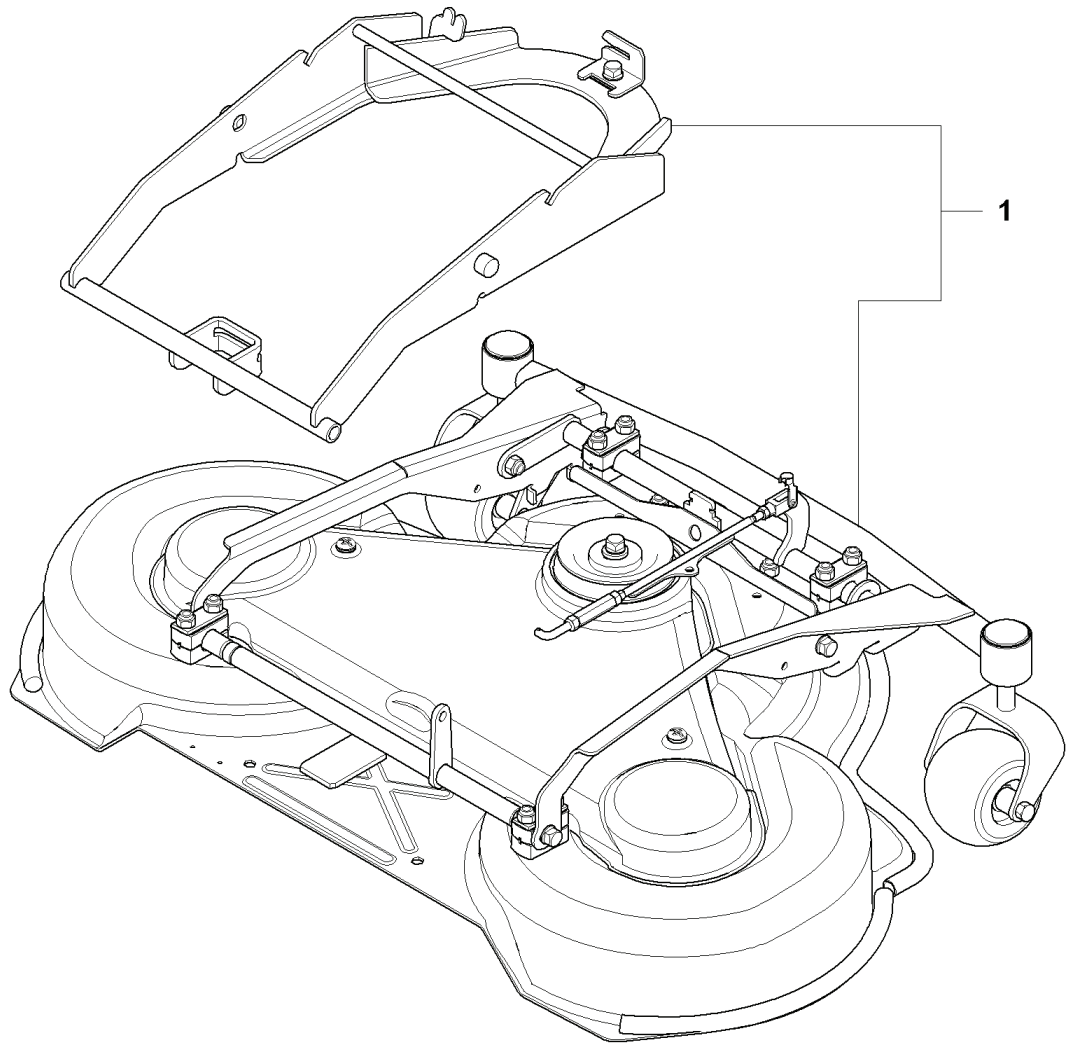

REF.	PART NO.	DESCRIPTION	REMARK	QTY.	KIT
29	504547001	BELLOWS		1	
30	544202703	HOSE CLAMP		1	

U 965 19 22-01 PR17
965 19 23-01 PR17 AWD
965 19 72-01 MOWER DECK, CT103