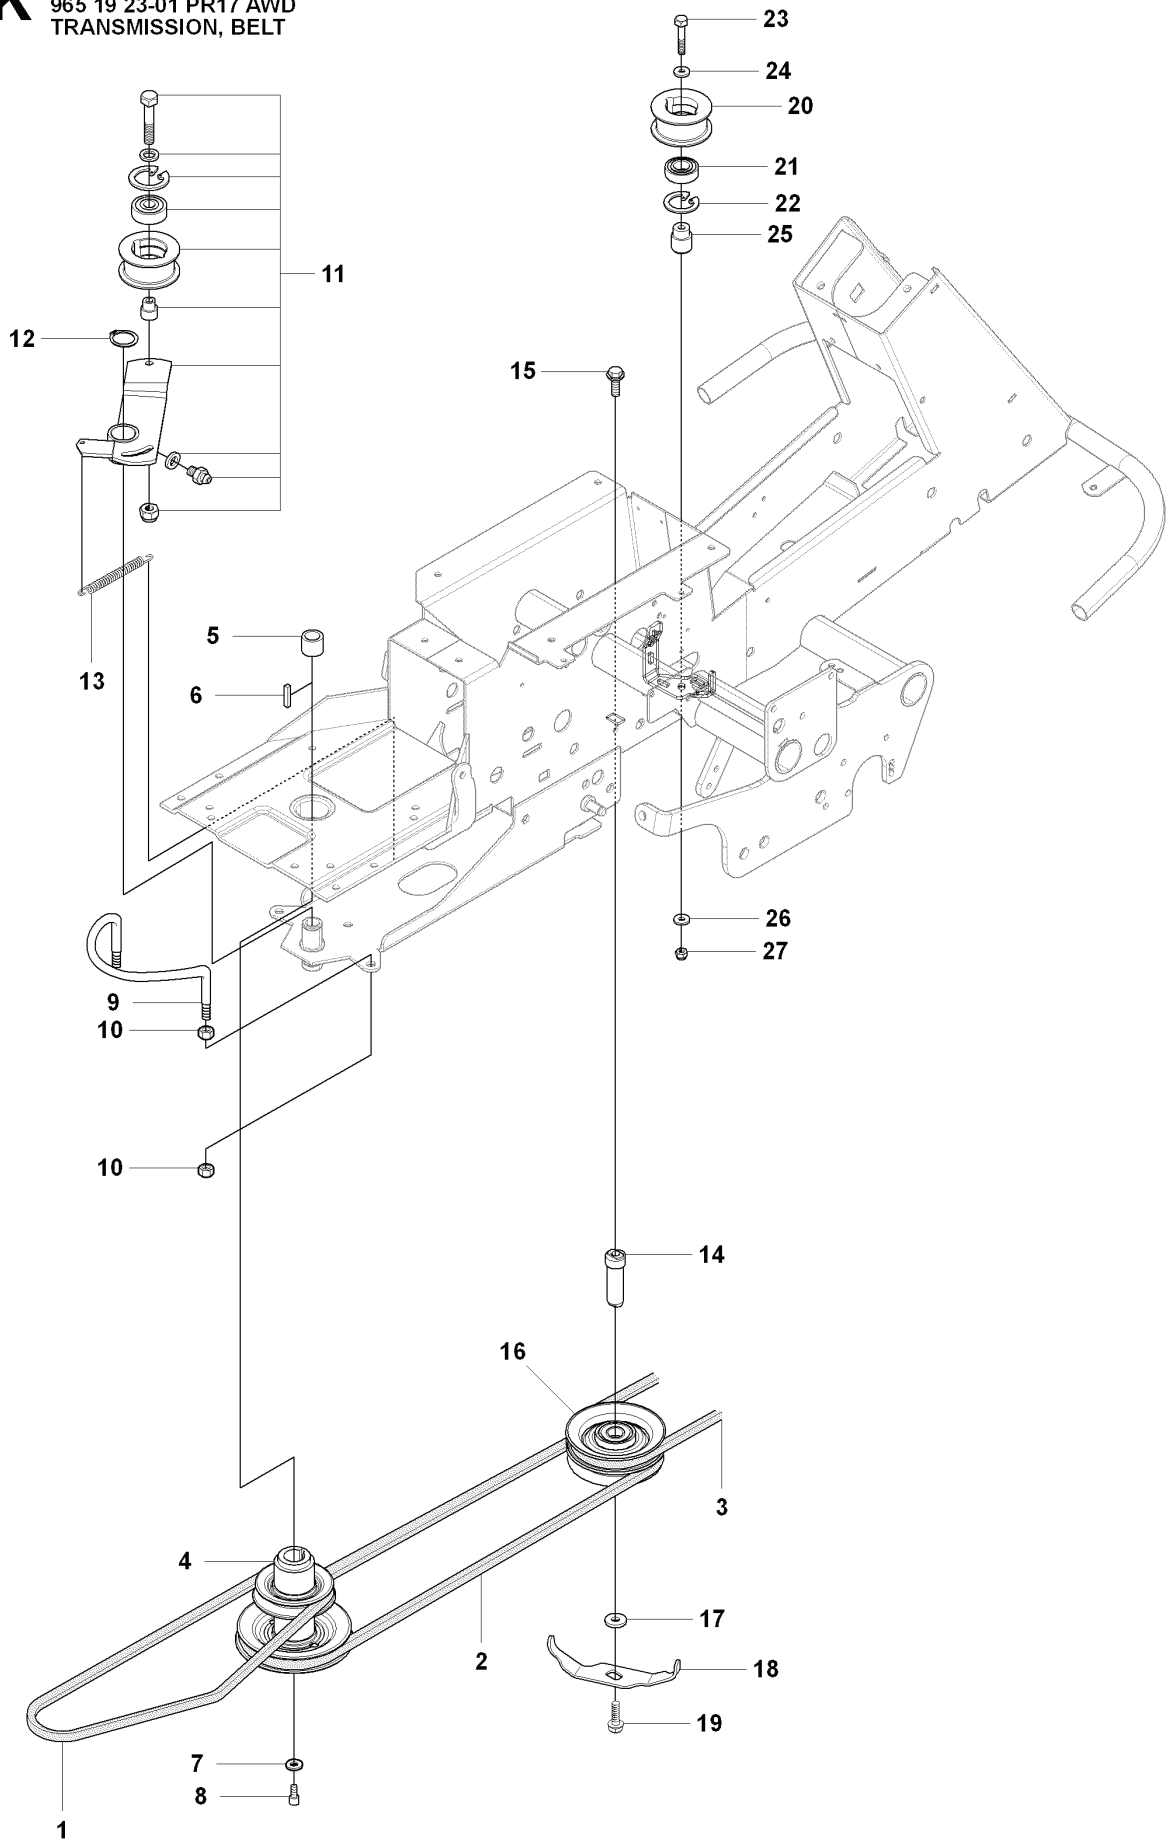

K 965 19 22-01 PR17
965 19 23-01 PR17 AWD
TRANSMISSION, BELT

REF.	PART NO.	DESCRIPTION	REMARK	QTY.	KIT
1	506991901	DRIVE BELT		1	
2	589533501	BELT		1	
3	589531901	BELT		1	
4	535482401	PULLEY		1	
5	506509201	SPACING SLEEVE		1	
6	506555901	WEDGE		1	
7	506597501	WASHER		1	
8	506556002	SCREW UNC		1	
9	506664501	BELT GUIDE		1	
10	731232051	HEXAGON NUT		4	
11	535484402	BELT TENSIONER ASSY		1	
12	735312600	CIRCLIP		1	
13	506665601	SPRING		1	
14	544426102	SHAFT		1	
15	506675402	SCREW EHHFM		1	
16	535482201	PULLEY		1	
17	506775701	WASHER		1	
18	544405301	BELT GUIDE		1	
19	506570105	SCREW EHHFM		1	
20	506928901	PULLEY		1	
21	738210404	BALL BEARING		1	
22	735313810	CIRCLIP		1	
23	725246151	SCREW EHHM		1	
24	734116441	WASHER		1	
25	544002901	BUSHING		1	
26	734116401	WASHER		1	
27	732211801	LOCK NUT		1