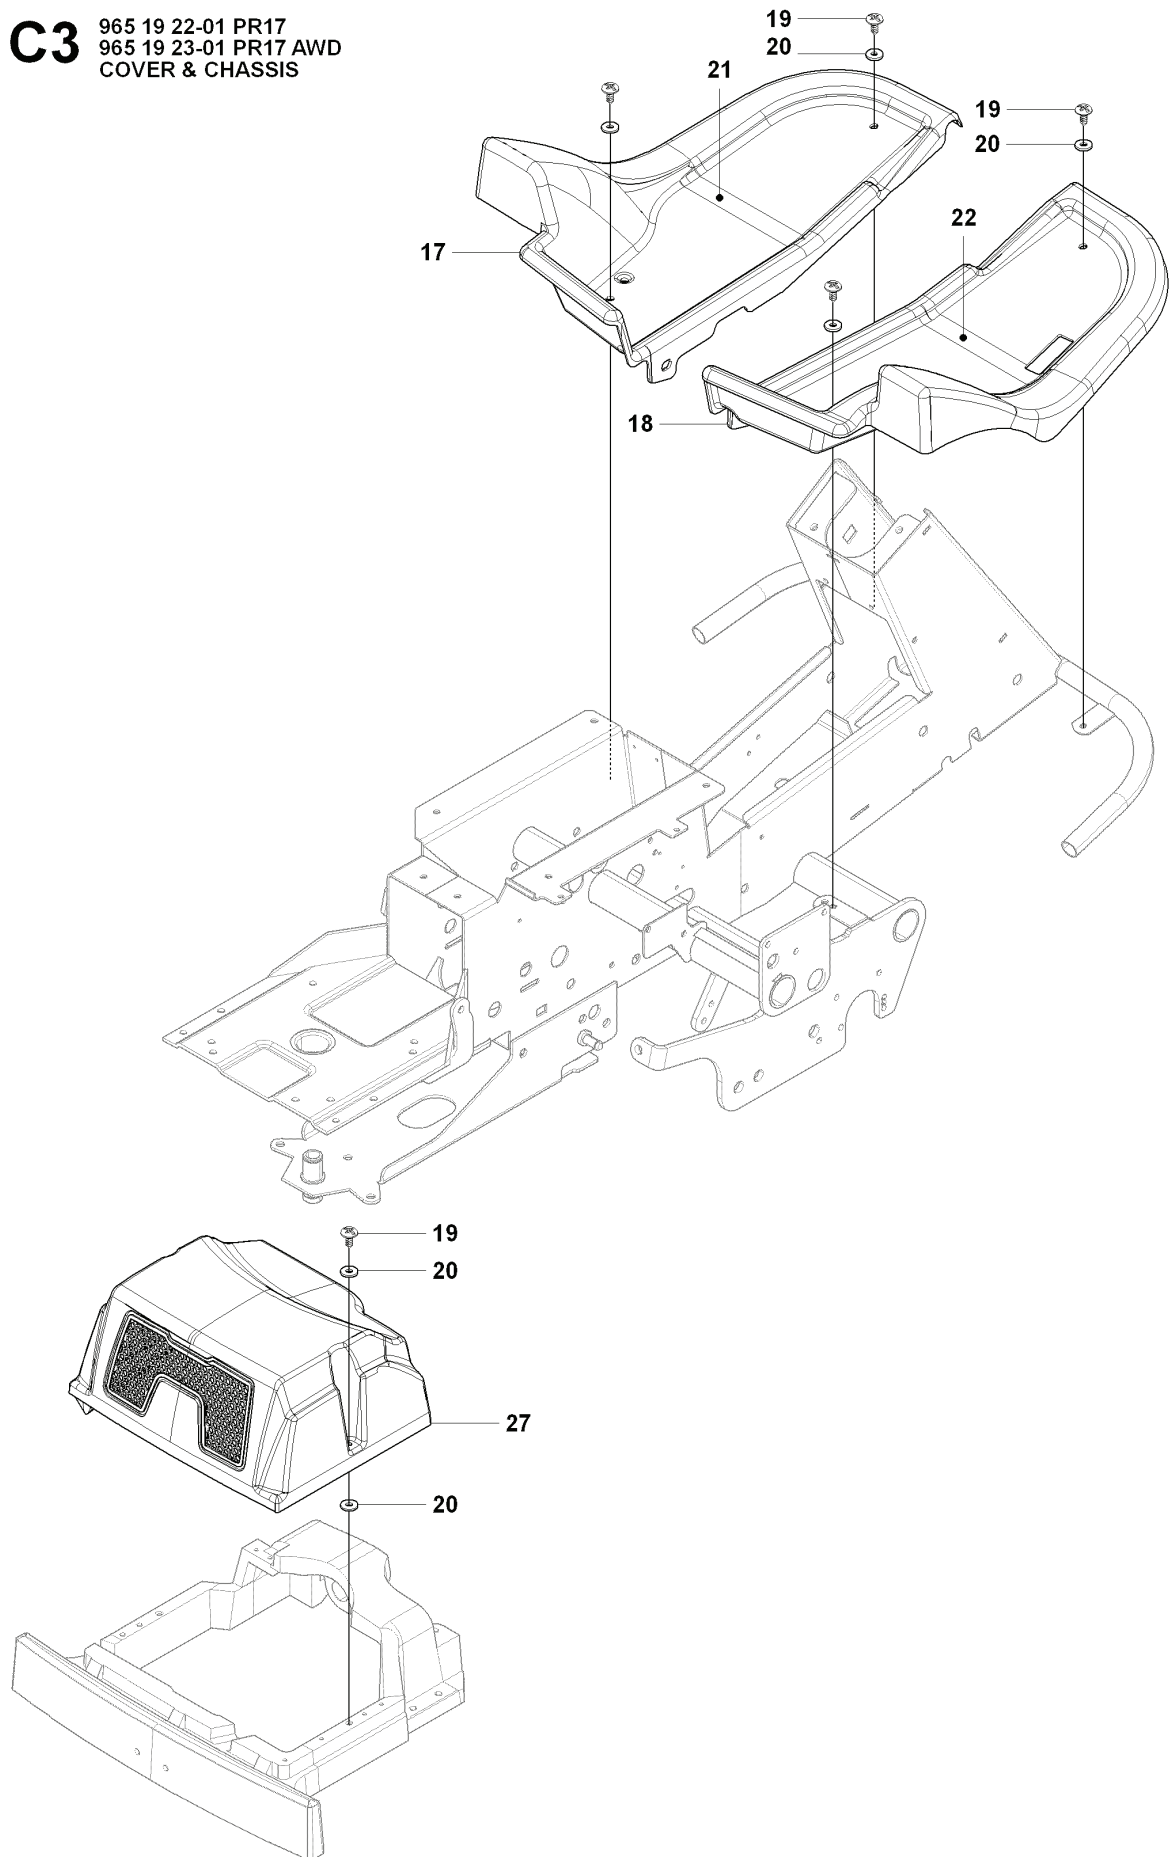

REF.	PART NO.	DESCRIPTION	REMARK	QTY.	KIT
1	504630001	WHEEL ASSY		4	
2	506867801	RIM		1	
3	535460001	TYRE		1	
4	523034701	VALVE		1	
5	506864701	HUB ASSY		2	
6	506890101	HUB		1	
7	738210504	BALL BEARING		1	
8	738220419	BALL BEARING		1	
9	506890201	BOLT		4	
10	504638001	HUB ASSY		2	
11	504736201	SLEEVE		1	
12	506890201	BOLT		4	
13	506865001	WHEEL NUT		16	
14	504619801	BRACKET		2	
15	505453001	FRONT AXLE		1	
16	506570105	SCREW EHHFM		6	
17	734116401	WASHER		6	
18	732211801	LOCK NUT		6	
19	725245961	SCREW EHHFT		1	
20	505512401	WASHER STEEL		2	
21	506800901	SLEEVE		2	
22	506504805	WASHER		2	
23	506504806	WASHER		2	
24	506555901	WEDGE		2	
25	735312200	CIRCLIP		2	
26	735312600	CIRCLIP		2	
27	506864801	PROTECTIVE COVER		4	

C3 965 19 22-01 PR17
965 19 23-01 PR17 AWD
COVER & CHASSIS