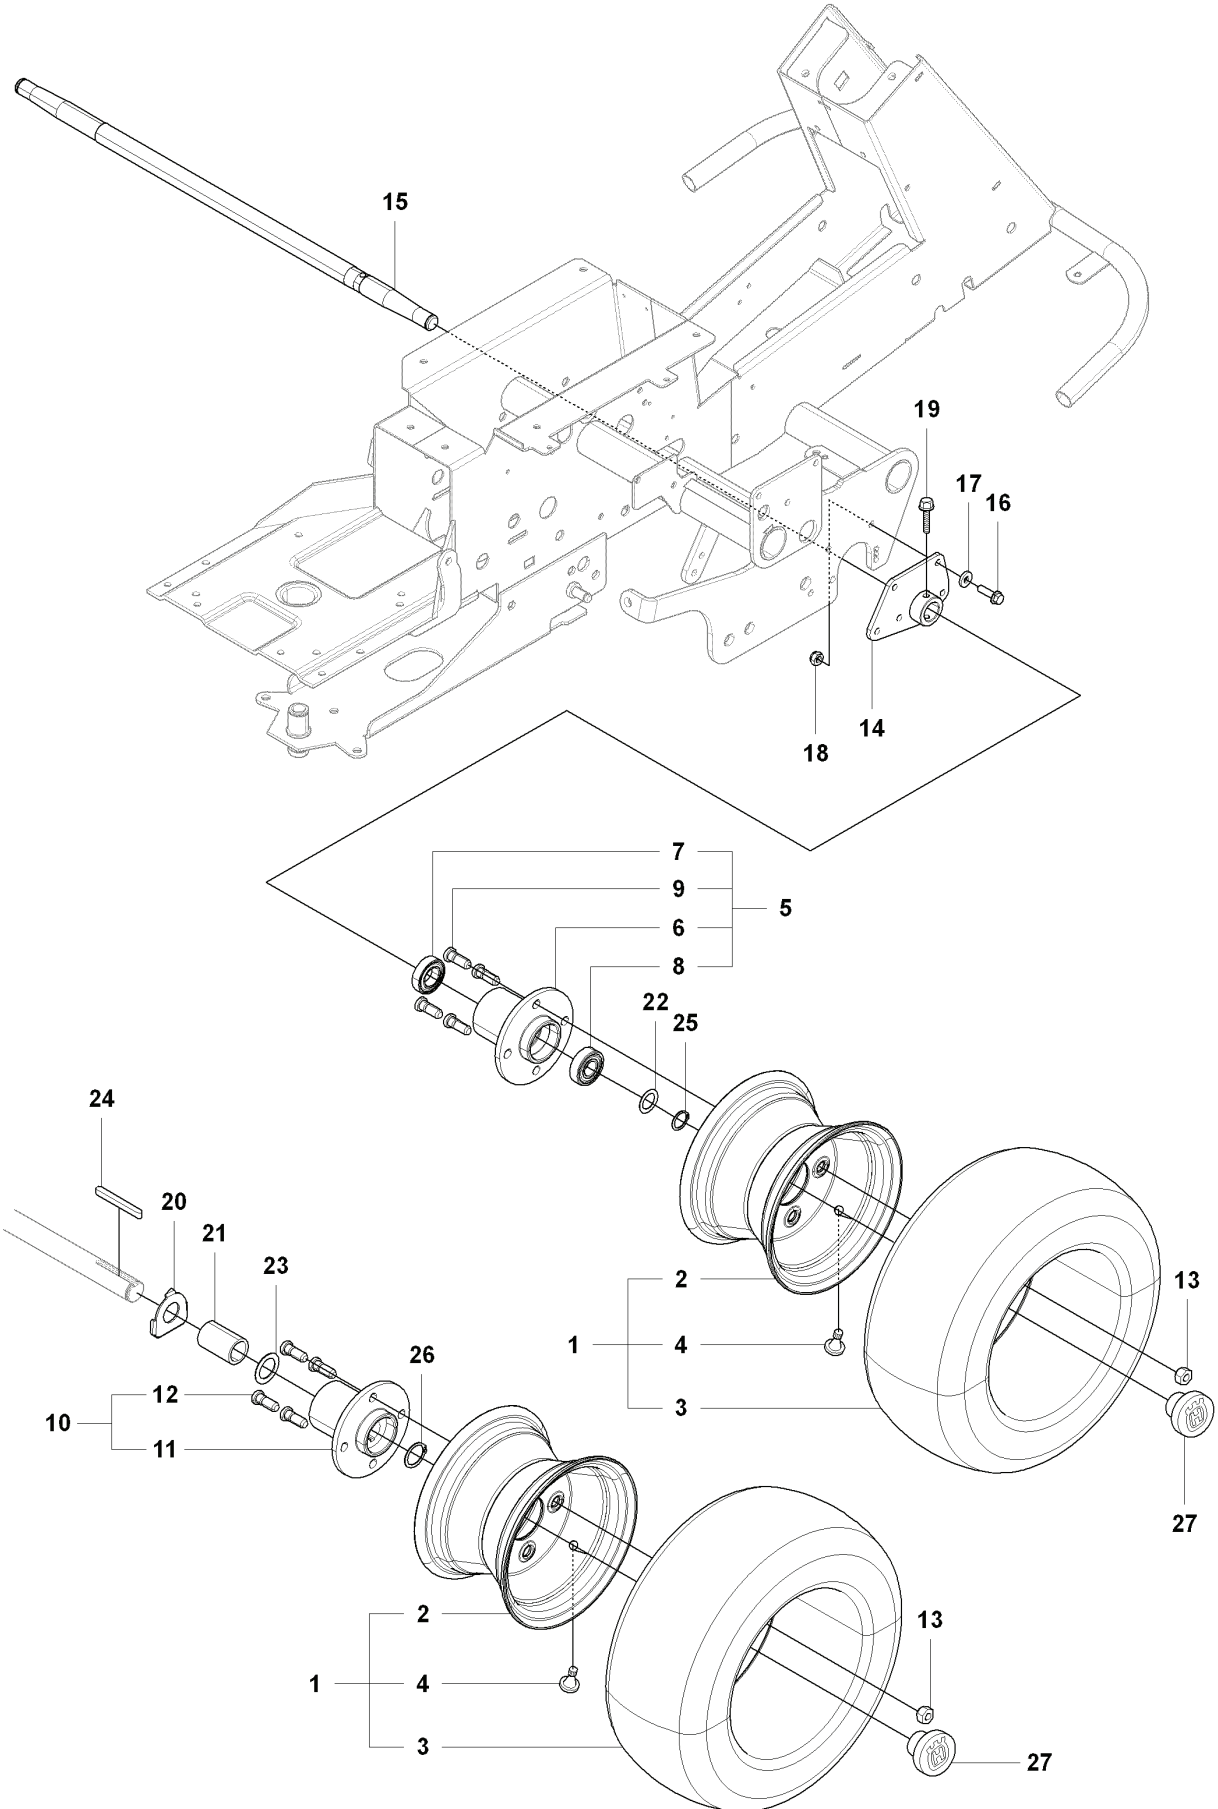

REF.	PART NO.	DESCRIPTION	REMARK	QTY.	KIT
1	506665901	CLUTCH ROD FRONT		1	
2	504636701	LINK		1	
3	535444703	CLUTCH ROD REAR		1	
4	734116441	WASHER		1	
5	506951101	DRIVER ASSY		1	
6	506968001	SHAFT		1	
7	725254451	SCREW EHHM		1	
8	732252201	HEXAGON LOCKING NUT		1	
9	725245351	SCREW EHHM		2	
10	731231801	HEXAGON NUT		2	
11	506951401	ACTUATOR		1	
12	506556501	BEARING		2	
13	504907901	LIFTING LEVER ASSY		1	
14	506556501	BEARING		3	
15	506515701	WASHER		1	
16	721620101	SPLIT PIN		1	
17	506784301	LINK ASSY		1	
18	731232051	HEXAGON NUT		1	
19	725249751	SCREW		1	
20	506905301	PEN		1	
21	721125930	GROOVED PIN		1	
22	721618301	SPLIT PIN		6	
23	506940501	LIFTING ARM		1	
24	506817001	SPRING		1	
25	725254471	SCREW EHHM		1	
26	732252201	HEXAGON LOCKING NUT		1	
27	506905601	OFFSET PULLEY		2	
28	506905701	SHAFT		1	
29	506905702	SHAFT		1	
30	506905801	TUBE SLEEVE		2	
31	735311820	E-CLIP		2	
32	506554608	CHAIN		1	
33	506554701	LINKAGE		1	
34	504628701	BRAKE LEVER		1	
35	506918702	WASHER		1	
36	506570105	SCREW EHHFM		1	
37	732211801	LOCK NUT		1	
38	506542501	SPRING		1	
39	504636801	ROD		1	
40	735311420	E-CLIP		1	

J 965 19 22-01 PR17
WHEEL ASSY