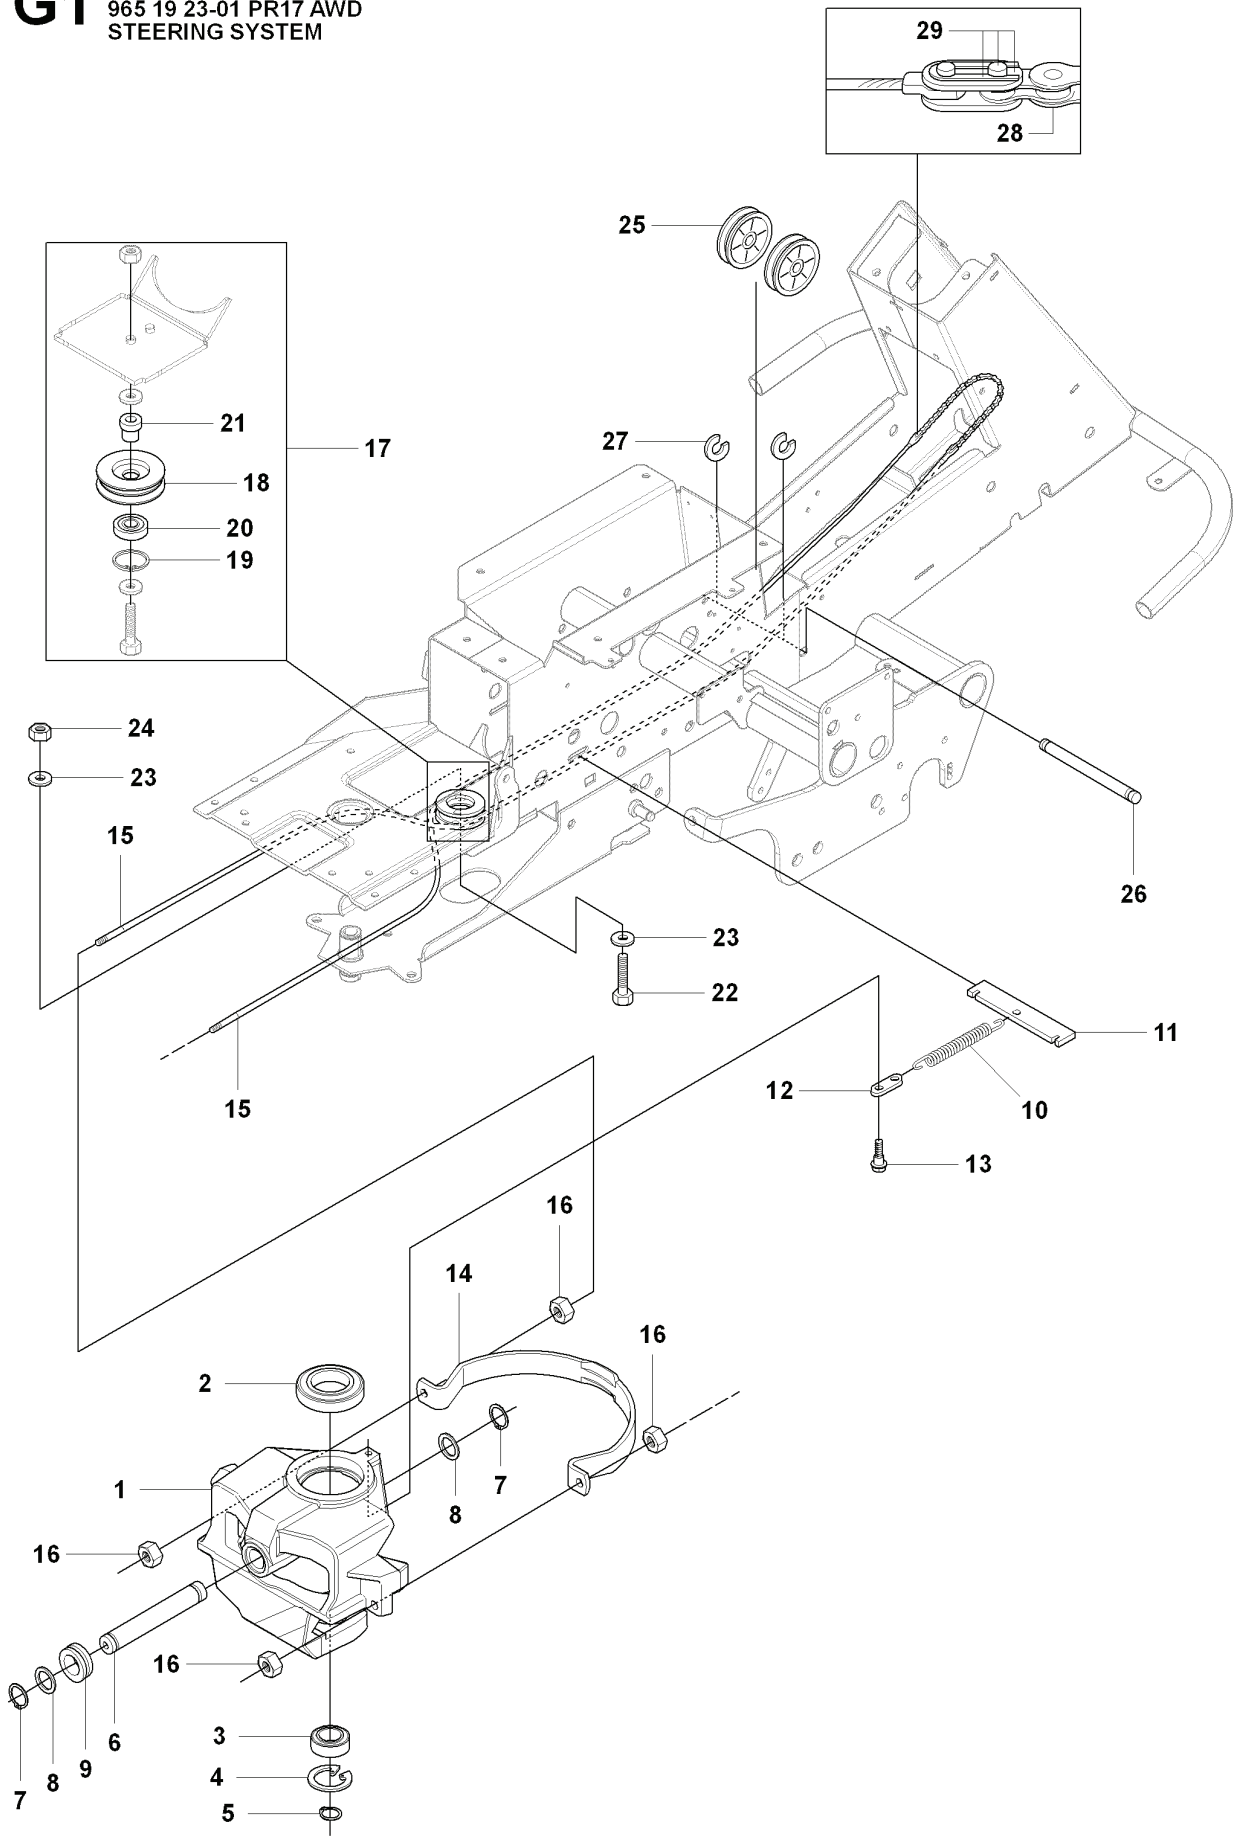

G1 965 19 22-01 PR17
965 19 23-01 PR17 AWD
STEERING SYSTEM

REF.	PART NO.	DESCRIPTION	REMARK	QTY.	KIT
1	506934702	SPINDLE		1	
2	738211004	BALL BEARING		1	
3	738210504	BALL BEARING		1	
4	735314010	CIRCLIP		1	
5	735312600	CIRCLIP		1	
6	535463001	SWING AXLE		1	
7	735312600	CIRCLIP		2	
8	506773401	WASHER		2	
9	740681421	V-RING		1	
10	506671901	SPRING		1	
11	506576301	SPRING RETAINER		1	
12	506670801	LINK		1	
13	506597401	SCREW EHHFM		1	
14	544427301	WIRE GUIDE		1	
15	506589104	WIRE ASSY		2	
16	731232051	HEXAGON NUT		4	
17	506500903	BARRING WHEEL		1	
18	535424101	BARRING WHEEL		1	
19	735314010	CIRCLIP		1	
20	738220419	BALL BEARING		1	
21	506500802	BUSHING		1	
22	725250051	SCREW EHHM		1	
23	734117441	WASHER		2	
24	732212051	NUT		1	
25	506522401	STARTER PULLEY		2	
26	506539401	SHAFT		1	
27	735311420	E-CLIP		2	
28	506554601	CHAIN		1	
29	506554701	LINKAGE		2