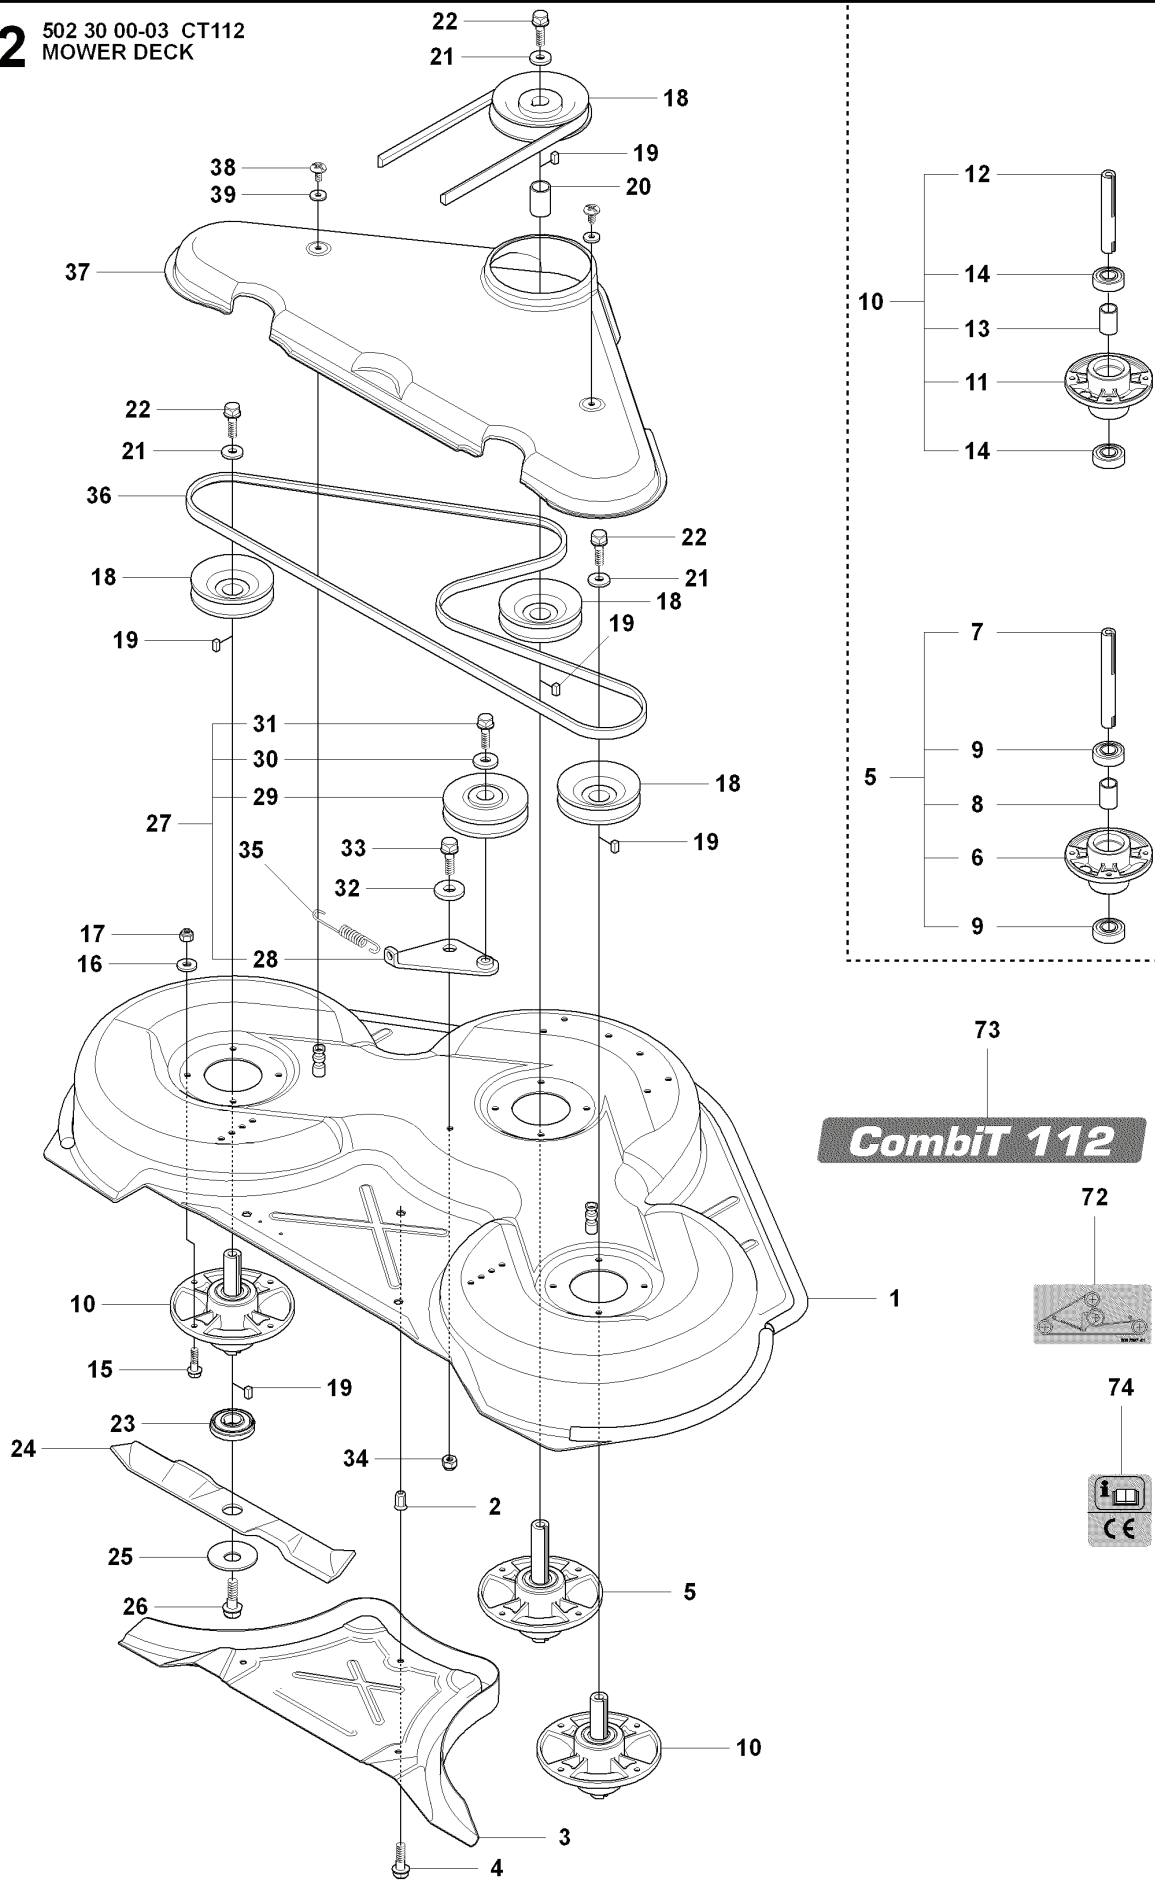

Y2 502 30 00-03 CT112
MOWER DECK

73
CombiT 112

REF.	PART NO.	DESCRIPTION	REMARK	QTY.	KIT
1	504569901	DECK SHELL ASSY		1	
2	506916201	NUT		3	
3	544449301	PLUG		1	
4	506570104	SCREW EHHFM		3	
5	535503501	MANDREL		1	
6	535503401	BEARING HOUSING		1	
7	535428701	SHAFT		1	
8	535428801	SPACER		1	
9	738220519	BALL BEARING		2	
10	535503502	MANDREL		2	
11	535503401	BEARING HOUSING		1	
12	535428702	SHAFT		1	
13	535428801	SPACER		1	
14	738220519	BALL BEARING		2	
15	535423801	SCREW RSQM		12	
16	734116401	WASHER		12	
17	732211801	LOCK NUT		12	
18	535429001	PULLEY		4	
19	506533501	PARALLEL KEY		7	
20	535428801	SPACER		1	
21	535429201	WASHER		3	
22	725254251	SCREW EHHM		3	
23	535504201	ADAPTER		3	
24	504187810	BLADE		3	
25	506792302	KNIFE PLATE		3	
26	725254251	SCREW EHHM		3	
27	506540701	BELT TENSIONER ASSY		1	
28	506519501	SPÄNNARM KPL.		1	
29	506532701	PULLEY		1	
30	734116441	WASHER		1	
31	506558302	SCREW EHHFT		1	
32	506918702	WASHER		1	
33	725245171	SCREW EHHM		1	
34	732211801	LOCK NUT		1	
35	506533101	SPRING		1	
36	589531901	BELT		1	
37	544096201	BELT COVER		1	
38	506982601	SCREW		2	
39	506559701	WASHER		2	
72	506789701	LABEL		1	
73	544238112	LABEL		1	
74	506929001	LABEL		1