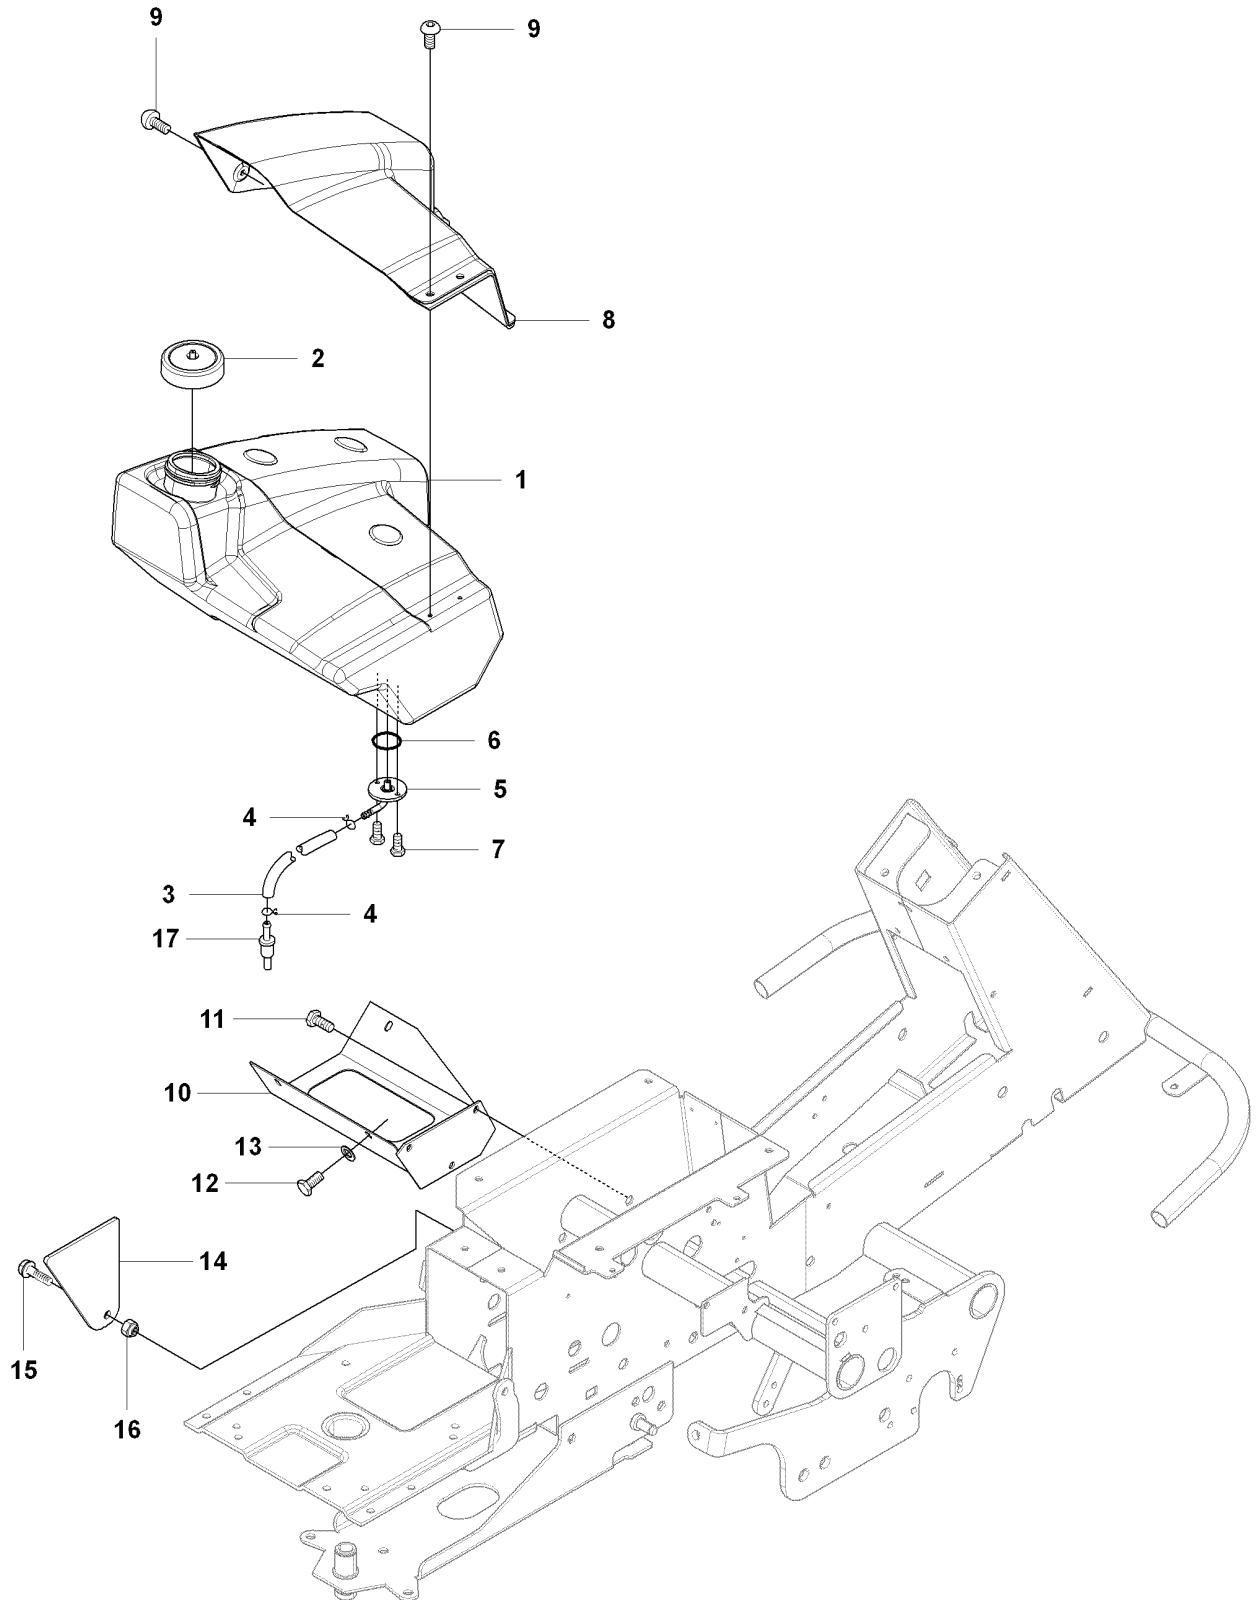

B 965 19 22-01 PR17
965 19 23-01 PR17 AWD
FUEL SYSTEM

REF.	PART NO.	DESCRIPTION	REMARK	QTY.	KIT
1	535446101	FUEL TANK		1	
2	506673301	TANK CAP ASSY		1	
3	506946708	FUEL HOSE		1	
4	535469701	HOSE BRACE		2	
5	506891801	CONNECTION		1	
6	740481202	O-RING		1	
7	535415619	SCREW		2	
8	535446201	DESIGN COVER TANK		1	
9	535425801	SCREW IHANM		4	
10	535438601	BRACKET		1	
11	725245171	SCREW EHHM		3	
12	725236651	HEXAGONAL SCREW M6X12		3	
13	734115601	WASHER		3	
14	535438801	TANK SUPPORT		1	
15	725249571	SCREW EHHM		1	
16	732212001	LOCK NUT		1	
17	506791001	FUEL FILTER		1