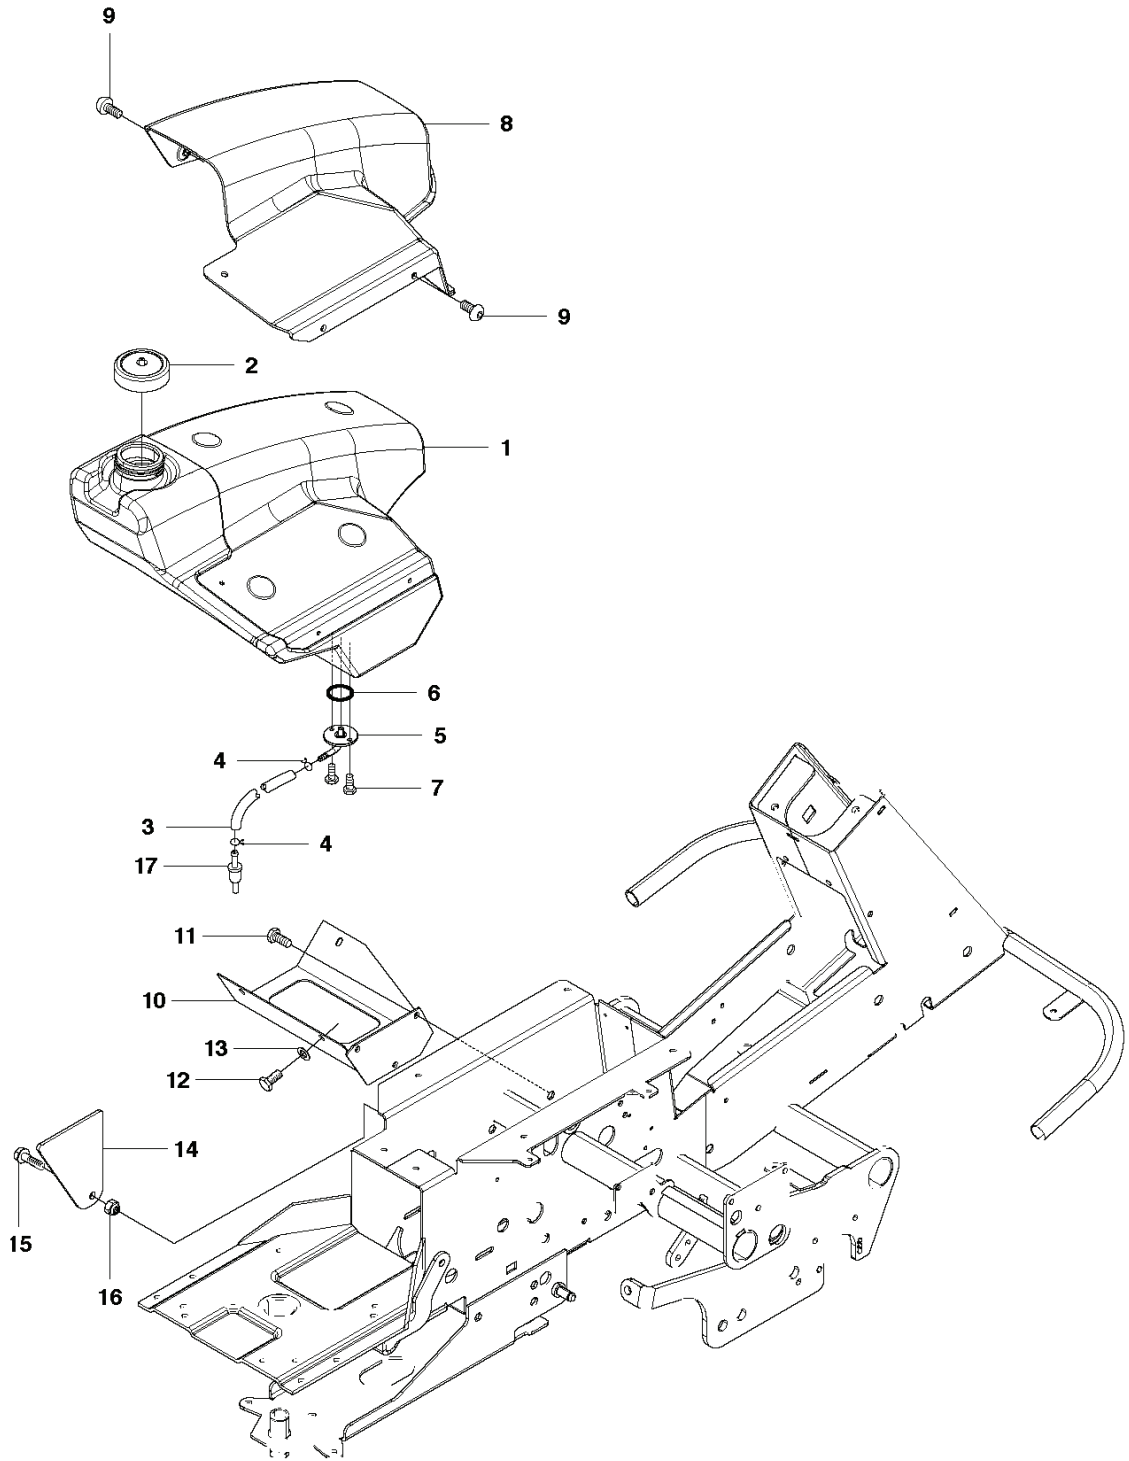

PF21, PF21 AWD
FUEL SYSTEM

REF.	PART NO.	DESCRIPTION	REMARK	QTY.	KIT
1	535425201	FUEL TANK		1	
2	506673301	TANK CAP ASSY		1	
3	506946705	FUEL HOSE		1	
4	535469701	HOSE BRACE		2	
5	506891801	CONNECTION		1	
6	740481202	O-RING		1	
7	535415619	SCREW		2	
8	535432701	DESIGN COVER TANK		1	
9	535425801	SCREW IHANM		5	
10	535438601	BRACKET		1	
11	725245171	SCREW EHHM		3	
12	725236651	HEXAGONAL SCREW M6X12		3	
13	734115601	WASHER		3	
14	535438801	TANK SUPPORT		1	
15	725249571	SCREW EHHM		1	
16	732212001	LOCK NUT		1	
17	506791001	FUEL FILTER		1