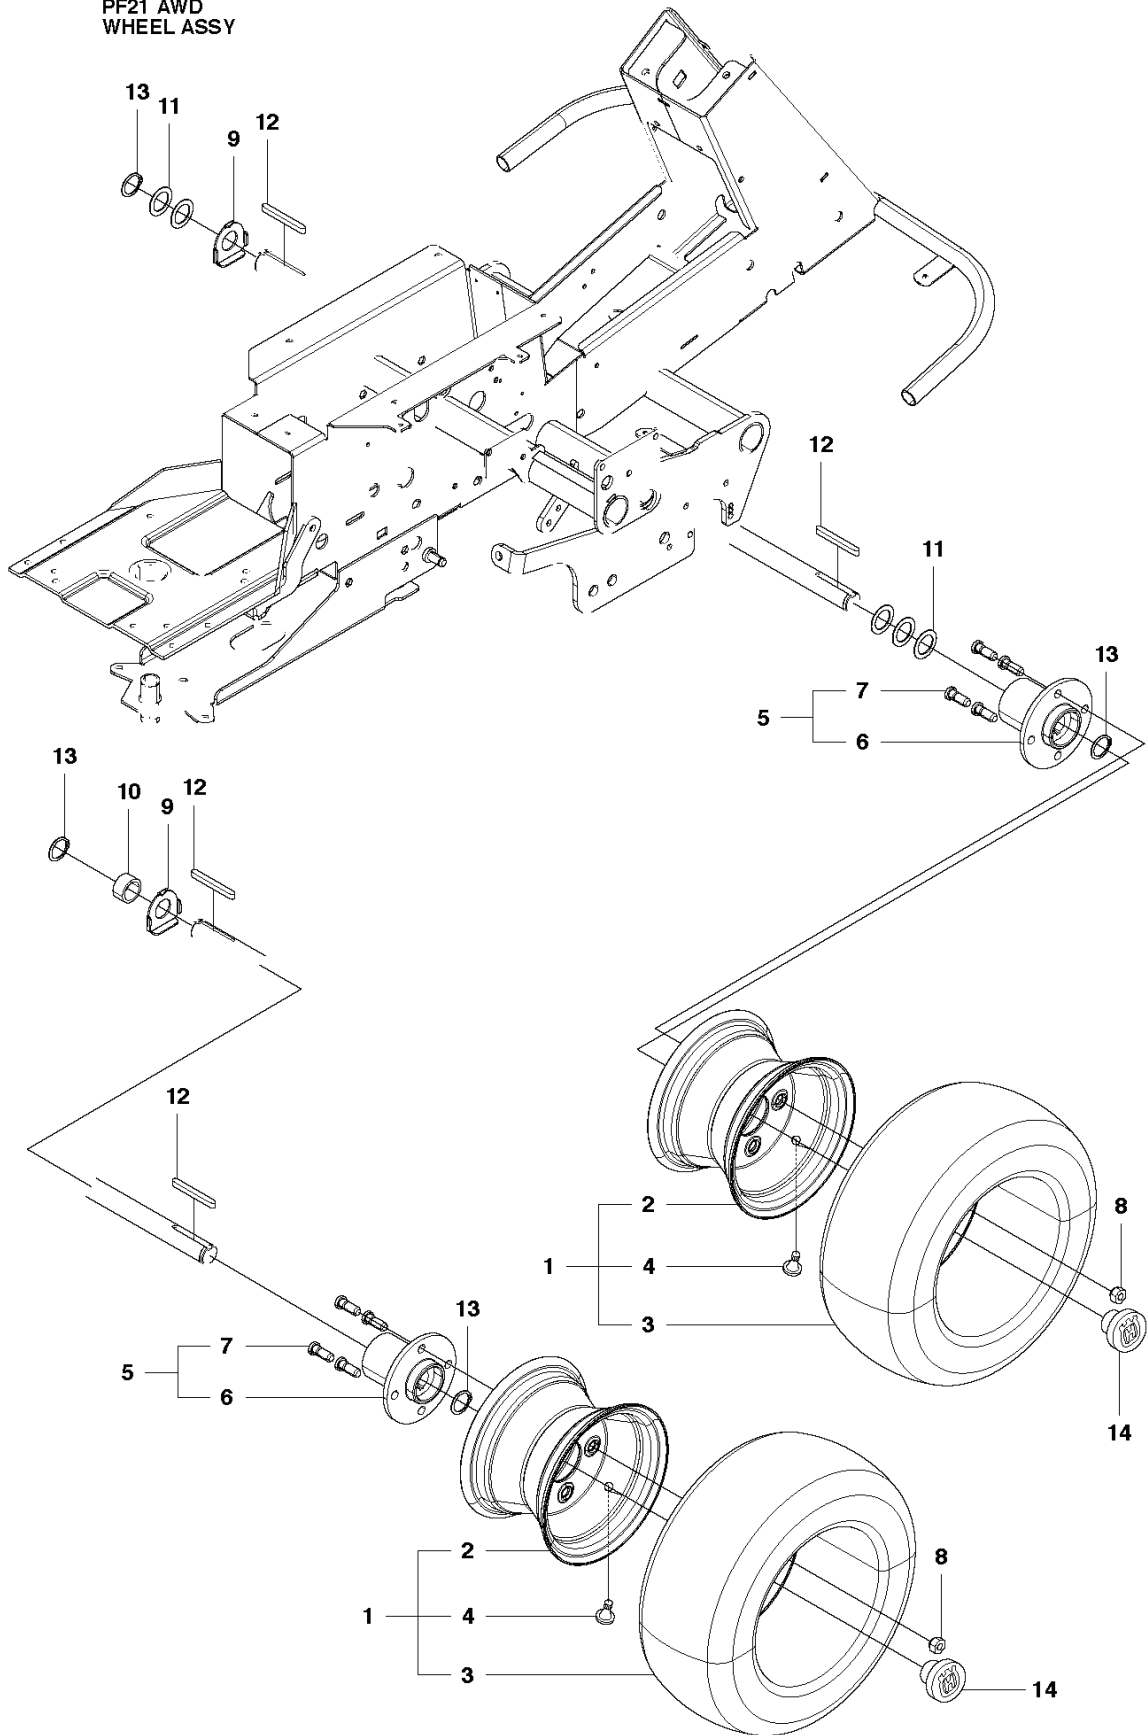

PF21 AWD
WHEEL ASSY

REF.	PART NO.	DESCRIPTION	REMARK	QTY.	KIT
1	504630002	WHEEL ASSY		4	
2	506867801	RIM		1	1
3	535467901	TIRE		1	1
4	506574301	VALVE ASSY		1	1
5	506864601	HUB ASSY		4	
6	506890001	HUB		1	5
7	506890201	BOLT		4	5
8	506865001	WHEEL NUT		16	
10	506864601	HUB ASSY		2	
11	506504806	WASHER		8	
12	506555901	WEDGE		4	
13	574458801	CIRCLIP		8	
14	506864801	PROTECTIVE COVER		4