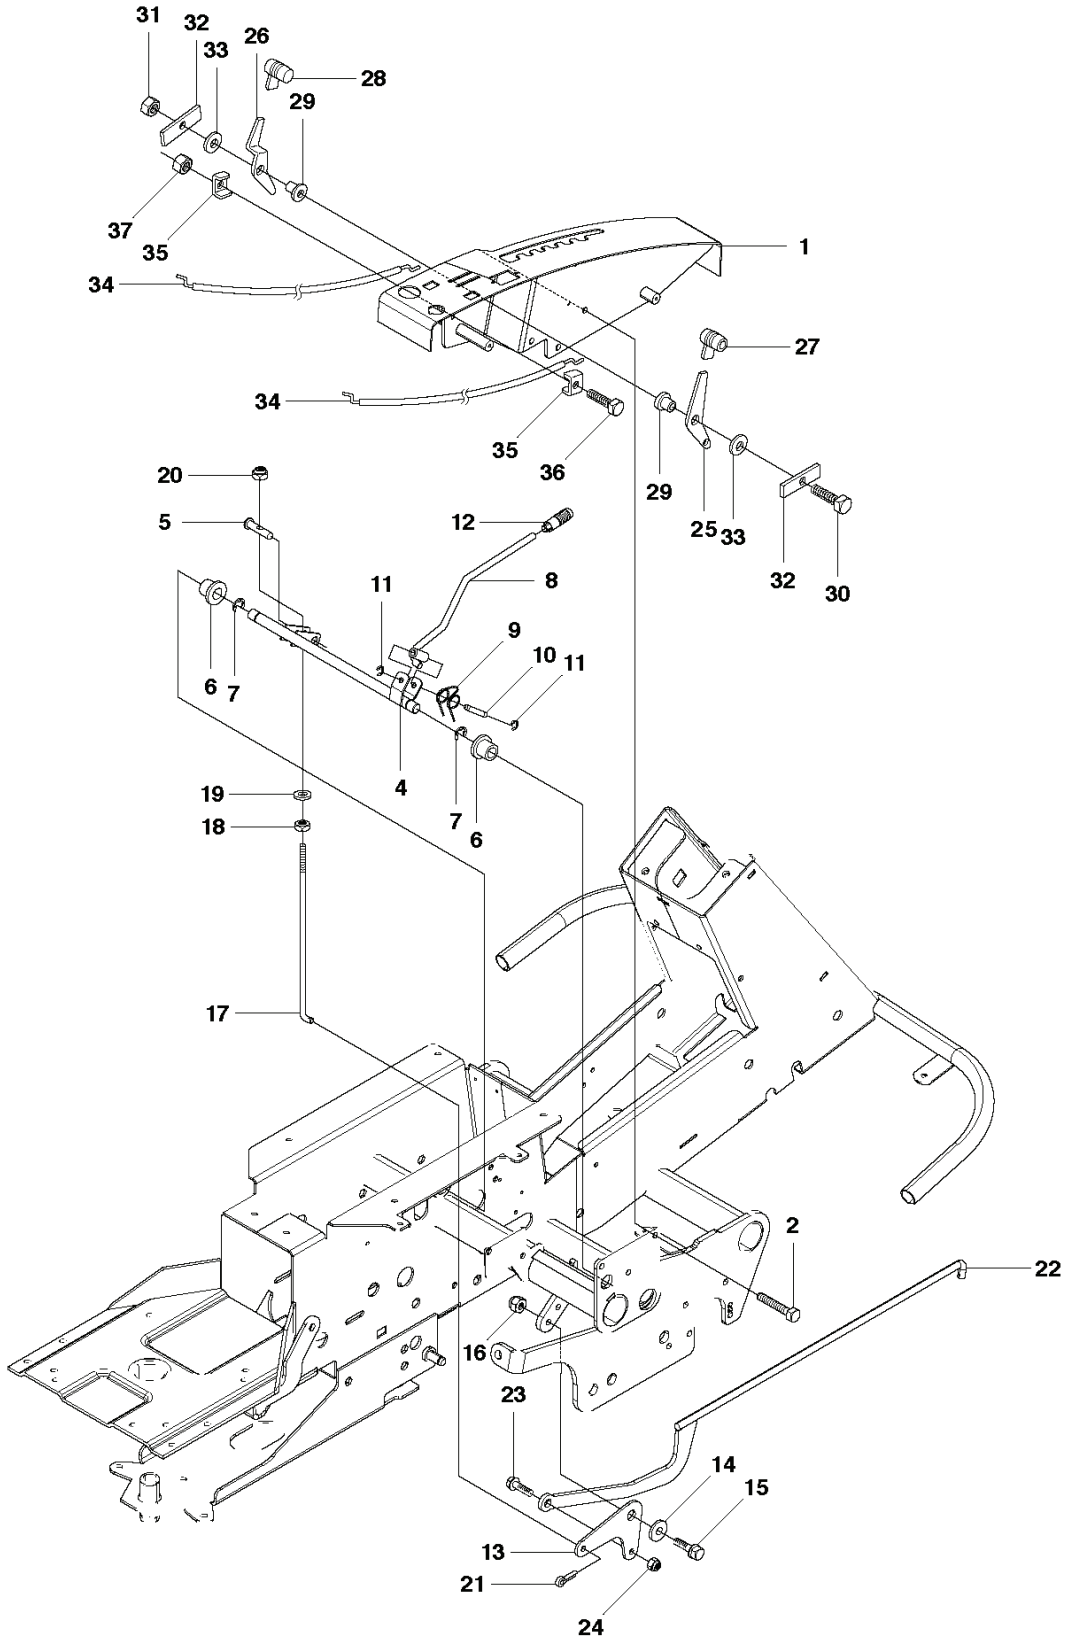

PF21, PF21 AWD
HEIGHT ADJUSTER & CONTROL UNIT

REF.	PART NO.	DESCRIPTION	REMARK	QTY.	KIT
1	535475401	CONTROL PLATE		1	
2	725245171	SCREW EHHM		3	
4	506784502	CONTROL LEVER		1	
5	506784601	PEN		1	
6	506554301	BEARING		2	
7	735312220	E-CLIP		2	
8	506784701	REGLERSPAK KPL.		1	
9	506531401	SPRING		1	
10	506531501	SHAFT		1	
11	735310920	E-CLIP		2	
12	506542001	HANDLE		1	
13	502636301	LINK		1	
14	506918702	WASHER		1	
15	725245371	SCREW EHHM		1	
16	732211601	LOCK NUT		1	
17	506854501	HEIGHT ROD		1	
18	731231801	HEXAGON NUT		1	
19	734117201	WASHER		1	
20	732211801	LOCK NUT		1	
21	721618301	SPLIT PIN		1	
22	502636402	CONNECTOR		1	
23	506597401	SCREW EHHFM		1	
24	731231801	HEXAGON NUT		1	
25	506865903	CONTROL		1	
26	506865904	CONTROL		1	
27	506889101	KNOB		1	
28	506889102	KNOB		1	
29	506888901	BUSHING		2	
30	725237471	SCREW EHHM		1	
31	732211601	LOCK NUT		1	
32	506928502	LOCKWASHER		2	
33	506839401	SPRING WASHER		2	
34	506863907	GASWIRE KPL.		2	
35	506508201	CLIP		2	
36	725233551	SCREW EHHM		1	
37	732211401	LOCK NUT		1