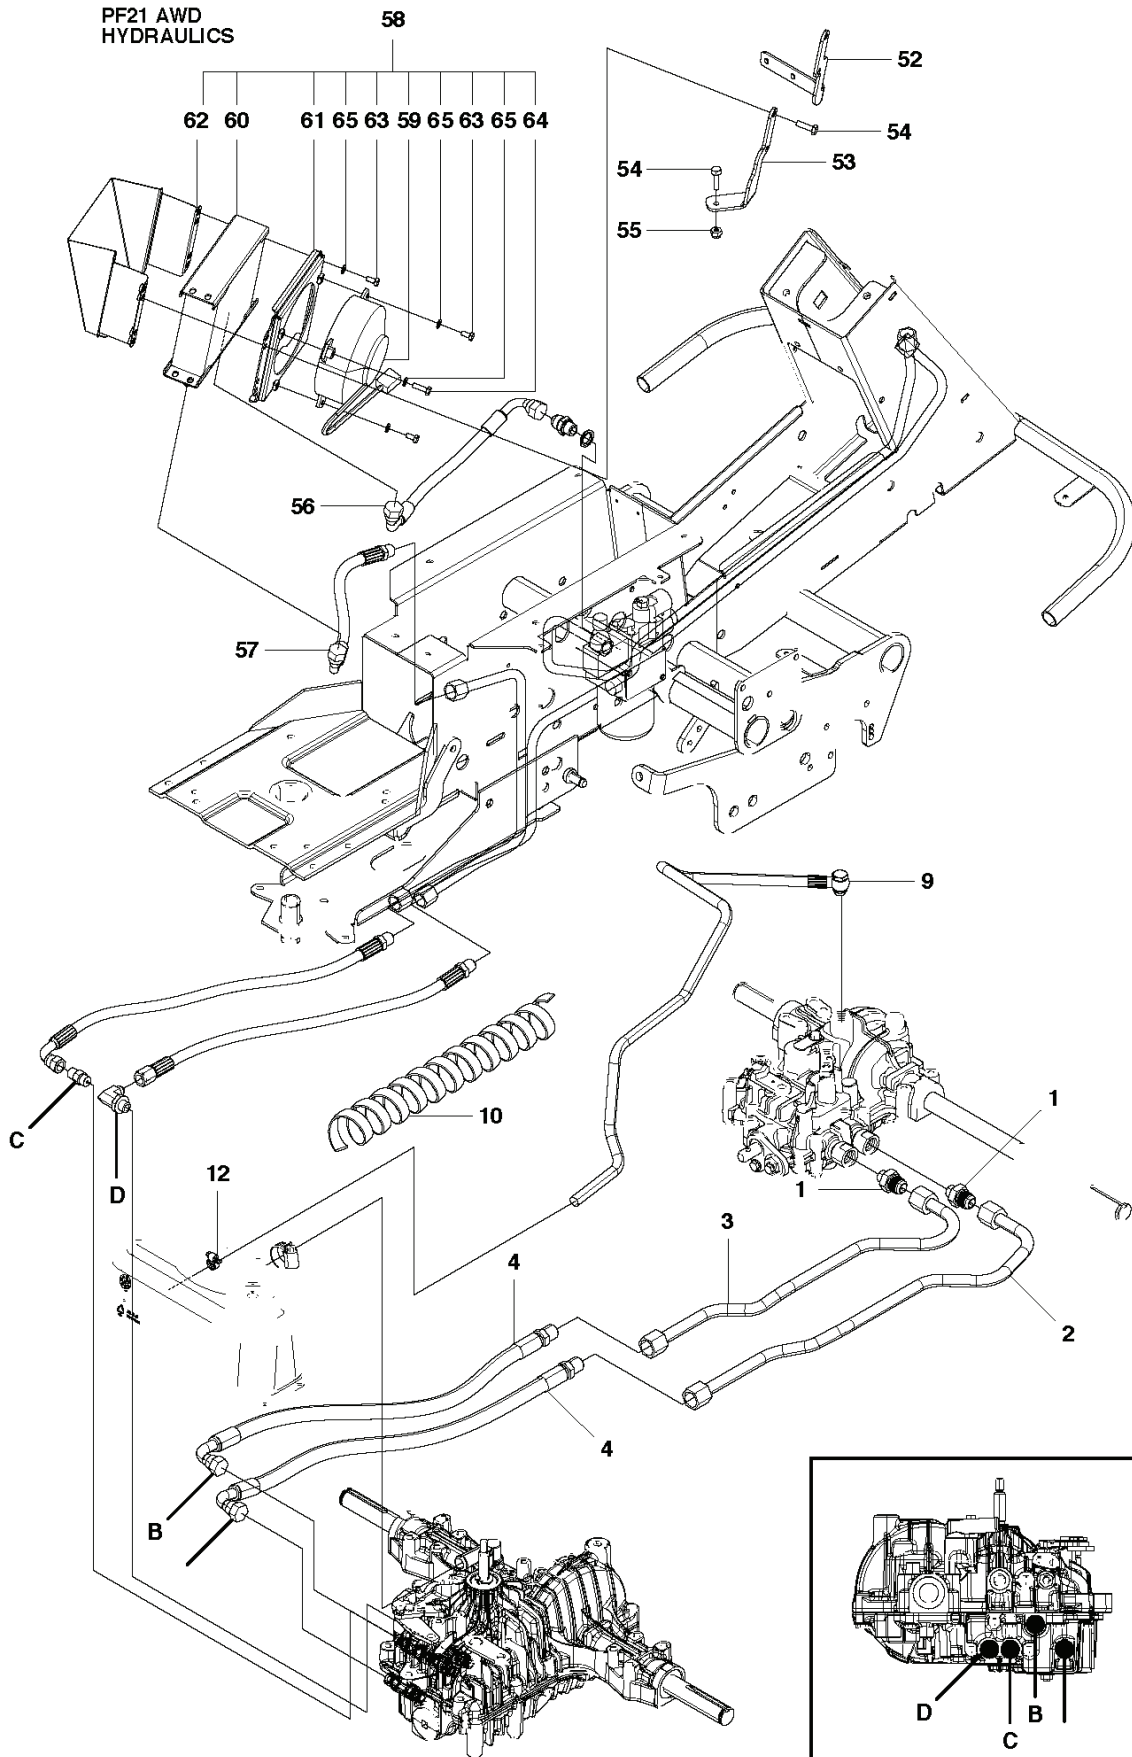

PF21 AWD
HYDRAULICS

REF.	PART NO.	DESCRIPTION	REMARK	QTY.	KIT
1	535426806	PIPE FITTING		2	
2	544450401	HYDRAULIC PIPE		1	
3	544450501	HYDRAULIC PIPE		1	
4	544456401	HYDRAULIC HOSE		2	
9	574531101	HYDRAULIC HOSE		1	
10	544026607	HOSE GUARD		1	
12	599432701	HOSE CLAMP		1	
52	504629601	BRACKET		1	
53	504629701	BRACKET		1	
54	535475212	SCREW EHHFM		7	
55	732211601	LOCK NUT		3	
56	505520401	HYDRAULIC HOSE		1	
57	505496901	HYDRAULIC HOSE		1	
58	505459001	OIL COOLER		1	
59	504629301	FAN		1	
60	505459101	OIL COOLER		1	
61	505459201	FAN COVER		1	
62	505459301	AIR INTAKE		1	
63	725236671	SCREW EHHM		6	
64	725237071	SCREW EHHM		1	
65	734115201	WASHER		7