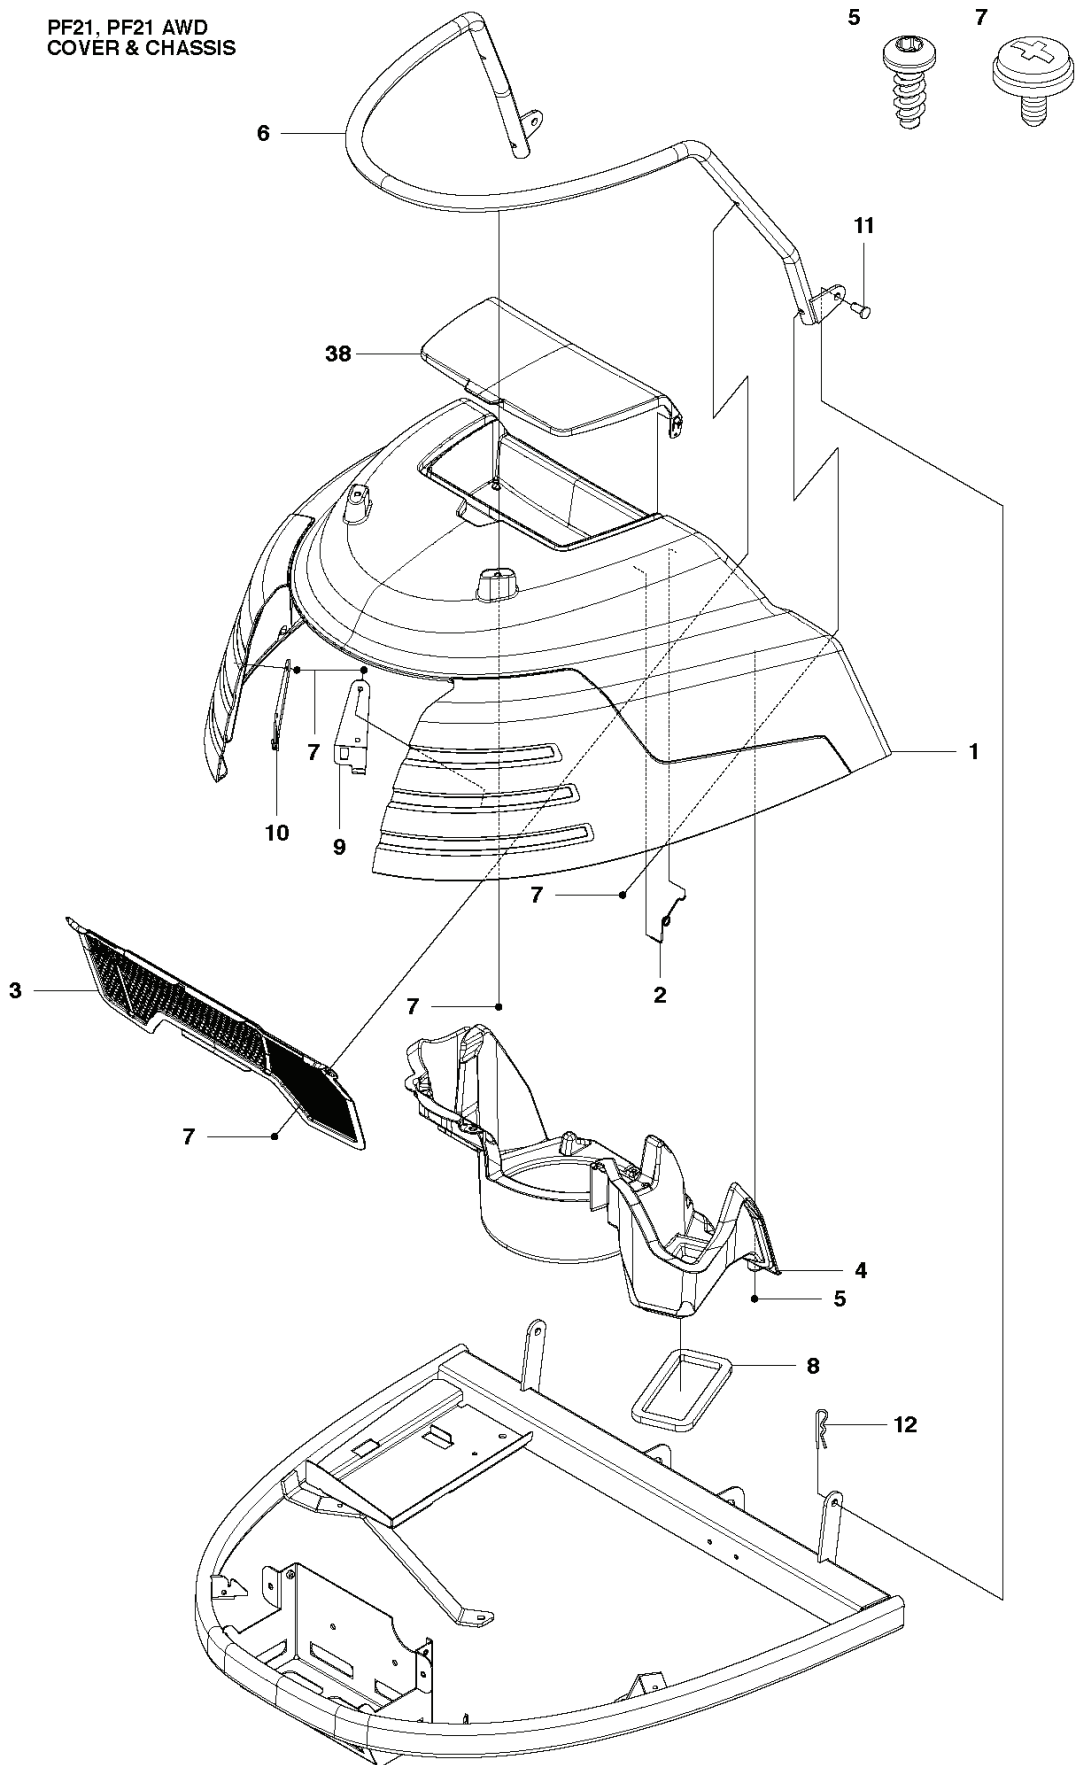

PF21, PF21 AWD
COVER & CHASSIS

REF.	PART NO.	DESCRIPTION	REMARK	QTY.	KIT
1	502625501	ENGINE HOOD ASSY		1	
2	504124101	SPRING		2	
3	502482201	GRID		1	
4	504101902	AIR CONDUCTOR		1	
5	504610901	SCREW ITXPANT		5	
6	502494601	LOAD CARRIER		1	
7	544400501	SCREW		10	
8	504629501	SEALING		1	
9	504613901	GUIDE PLATE		1	
10	504613902	GUIDE PLATE		1	
11	721845401	CLEVIS PIN		2	
12	506668801	SPRING COTTER		2	
38	504101401	LID		1