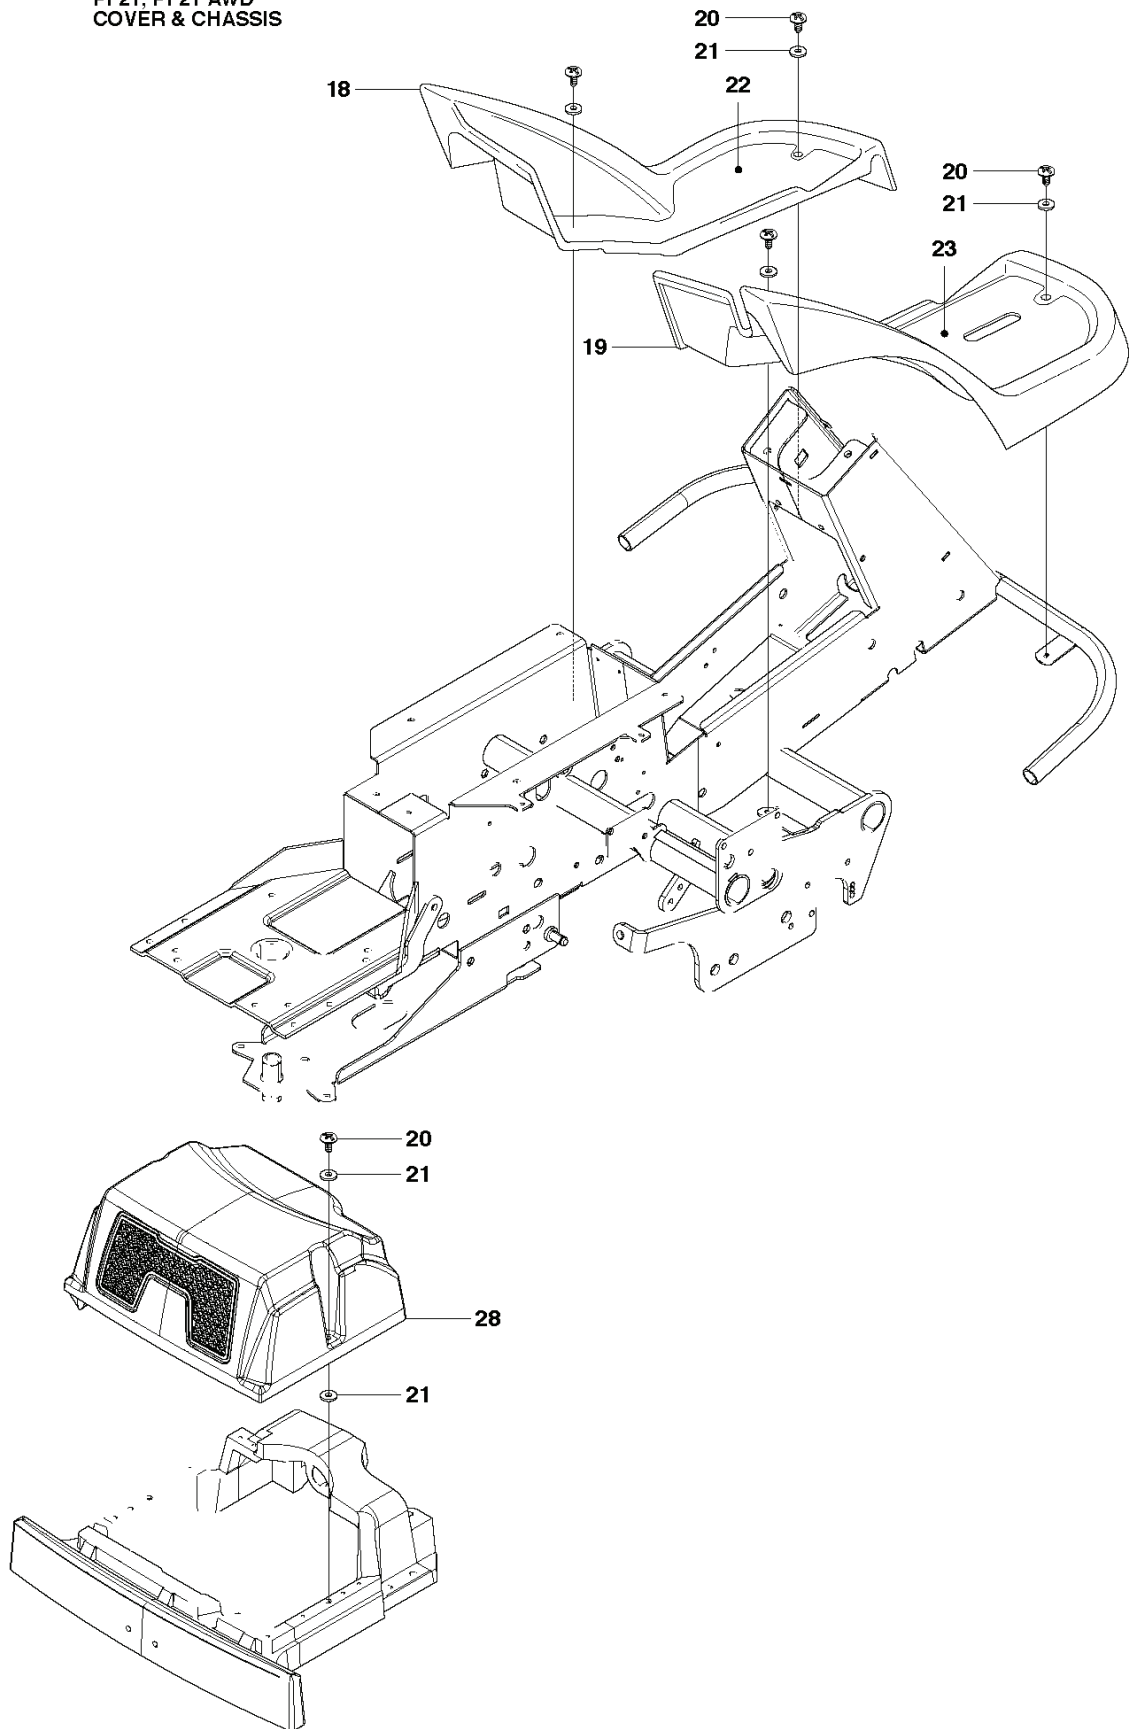

PF21, PF21 AWD
COVER & CHASSIS

REF.	PART NO.	DESCRIPTION	REMARK	QTY.	KIT
18	535432103	FLYGEL VÄNSTER		1	
19	535474602	FLYGEL HÖGER		1	
20	506982601	SCREW		6	
21	506559701	WASHER		8	
22	535474701	PEDISTAL MAT		1	
23	535474702	PEDISTAL MAT		1	
28	574886101	COVER		1