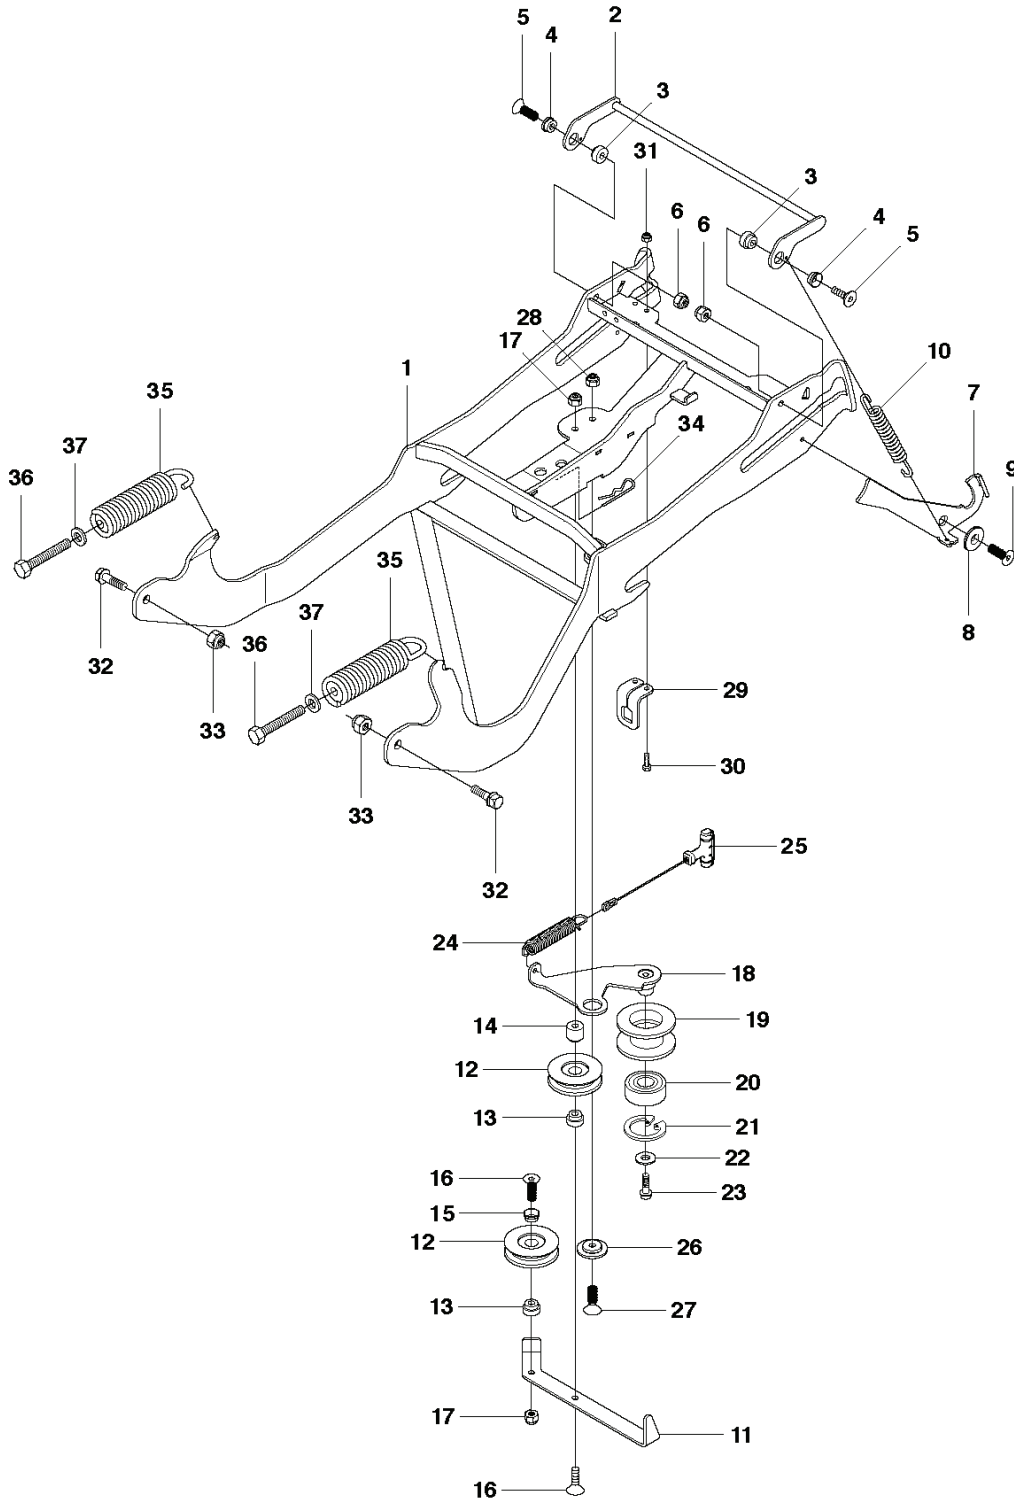

PF21, PF21 AWD
EQUIPMENT FRAME ASSY

REF.	PART NO.	DESCRIPTION	REMARK	QTY.	KIT
1	502637901	EQUIPMENT FRAME		1	
2	504557801	HOOK		1	
3	544003401	BUSHING		2	
4	506993302	SLEEVE		2	
5	725645901	SCREW IHCSFM		2	
6	732211801	LOCK NUT		2	
7	504558001	LEVER		1	
8	506918701	WASHER		1	
9	725644801	SCREW IHCSFM		1	
10	506535603	DRAW SPRING		1	
11	504812801	BELT GUIDE		1	
12	544004601	PULLEY ASSY		2	
13	544003401	BUSHING		2	
14	544003402	BUSHING		1	
15	506993302	SLEEVE		1	
16	725645901	SCREW IHCSFM		2	
17	732211801	LOCK NUT		2	
18	504621901	BELT TENSIONER		1	
19	506928901	PULLEY		1	
20	738210404	BALL BEARING		1	
21	735313810	CIRCLIP		1	
22	734116441	WASHER		1	
23	506558302	SCREW EHHFT		1	
24	504622401	SPRING		1	
25	504622101	HANDLE ASSY		1	
26	505451701	WASHER		1	
27	725645301	SCREW IHCSFM		1	
28	732211801	LOCK NUT		1	
29	504621701	GUIDE		1	
30	725236871	SCREW EHHM		2	
31	732211601	LOCK NUT		2	
32	506895801	COLLAR SCREW		2	
33	732252201	HEXAGON LOCKING NUT		2	
34	506966601	HAIR PIN COTTER		1	
35	505420901	SPRING		2	
36	725251571	SCREW EHHM		2	
37	734117201	WASHER		2