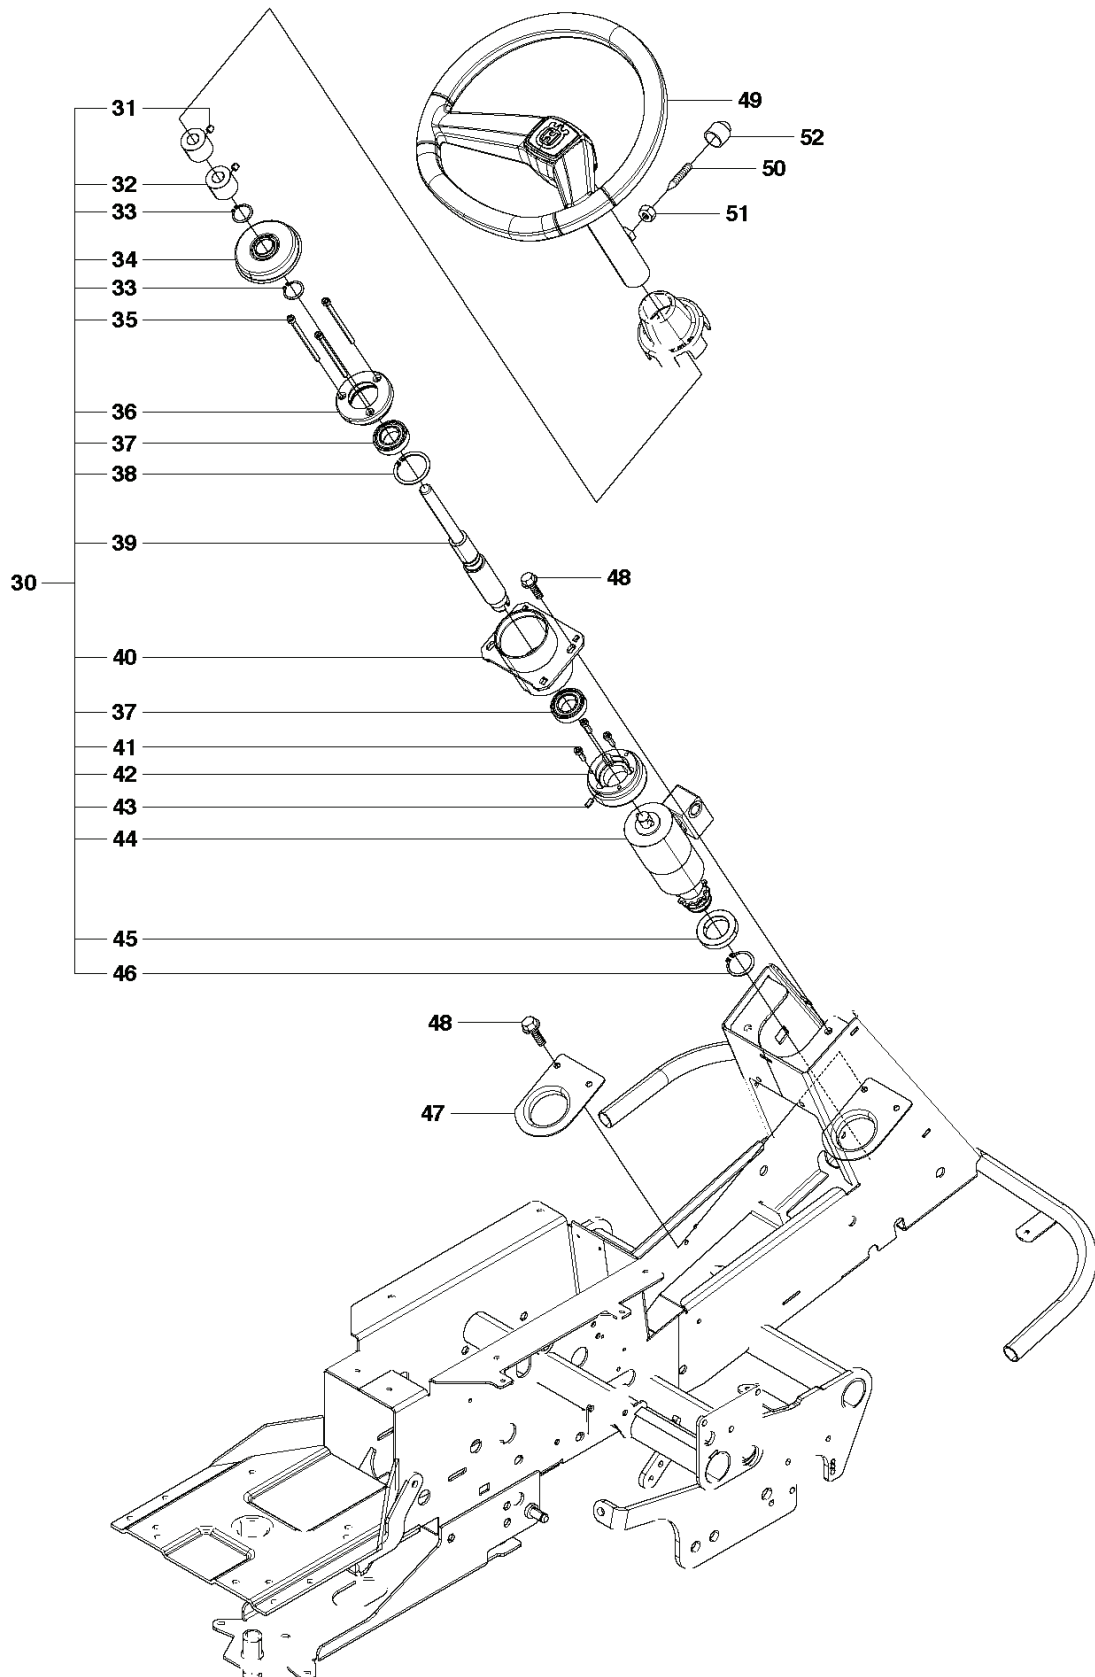

PF21, PF21 AWD
STEERING SYSTEM

REF.	PART NO.	DESCRIPTION	REMARK	QTY.	KIT
30	502636001	COMFORT STEERING		1	
31	728844305	SCREW IHSETM		2	30
32	506863401	DRIVER		2	30
33	735312600	CIRCLIP		2	30
34	535423701	BELLOWS		1	30
35	535432801	SCREW IHSCM		3	30
36	535423601	BEARING HOUSING		1	30
37	738210504	BALL BEARING		2	30
38	735314010	CIRCLIP		1	30
39	535421901	STEERING ROD		1	30
40	502296201	REINFORCING TUBE		1	30
41	725537001	SCREW IHSCM		3	30
42	535423501	BEARING HOUSING		1	30
43	721433501	SPRING PIN		1	30
44	535457102	COMFORT STEERING		1	30
45	535427801	BALL BEARING		1	30
46	735313300	CIRCLIP		1	30
47	504538201	BEARING CAGE		1	
48	506570104	SCREW EH-HFM		4	
49	544375201	STEERING WHEEL		1	
50	728745505	SCREW IHSETM		1	
51	731231801	HEXAGON NUT		1	
52	544433201	PROTECTIVE COVER		1