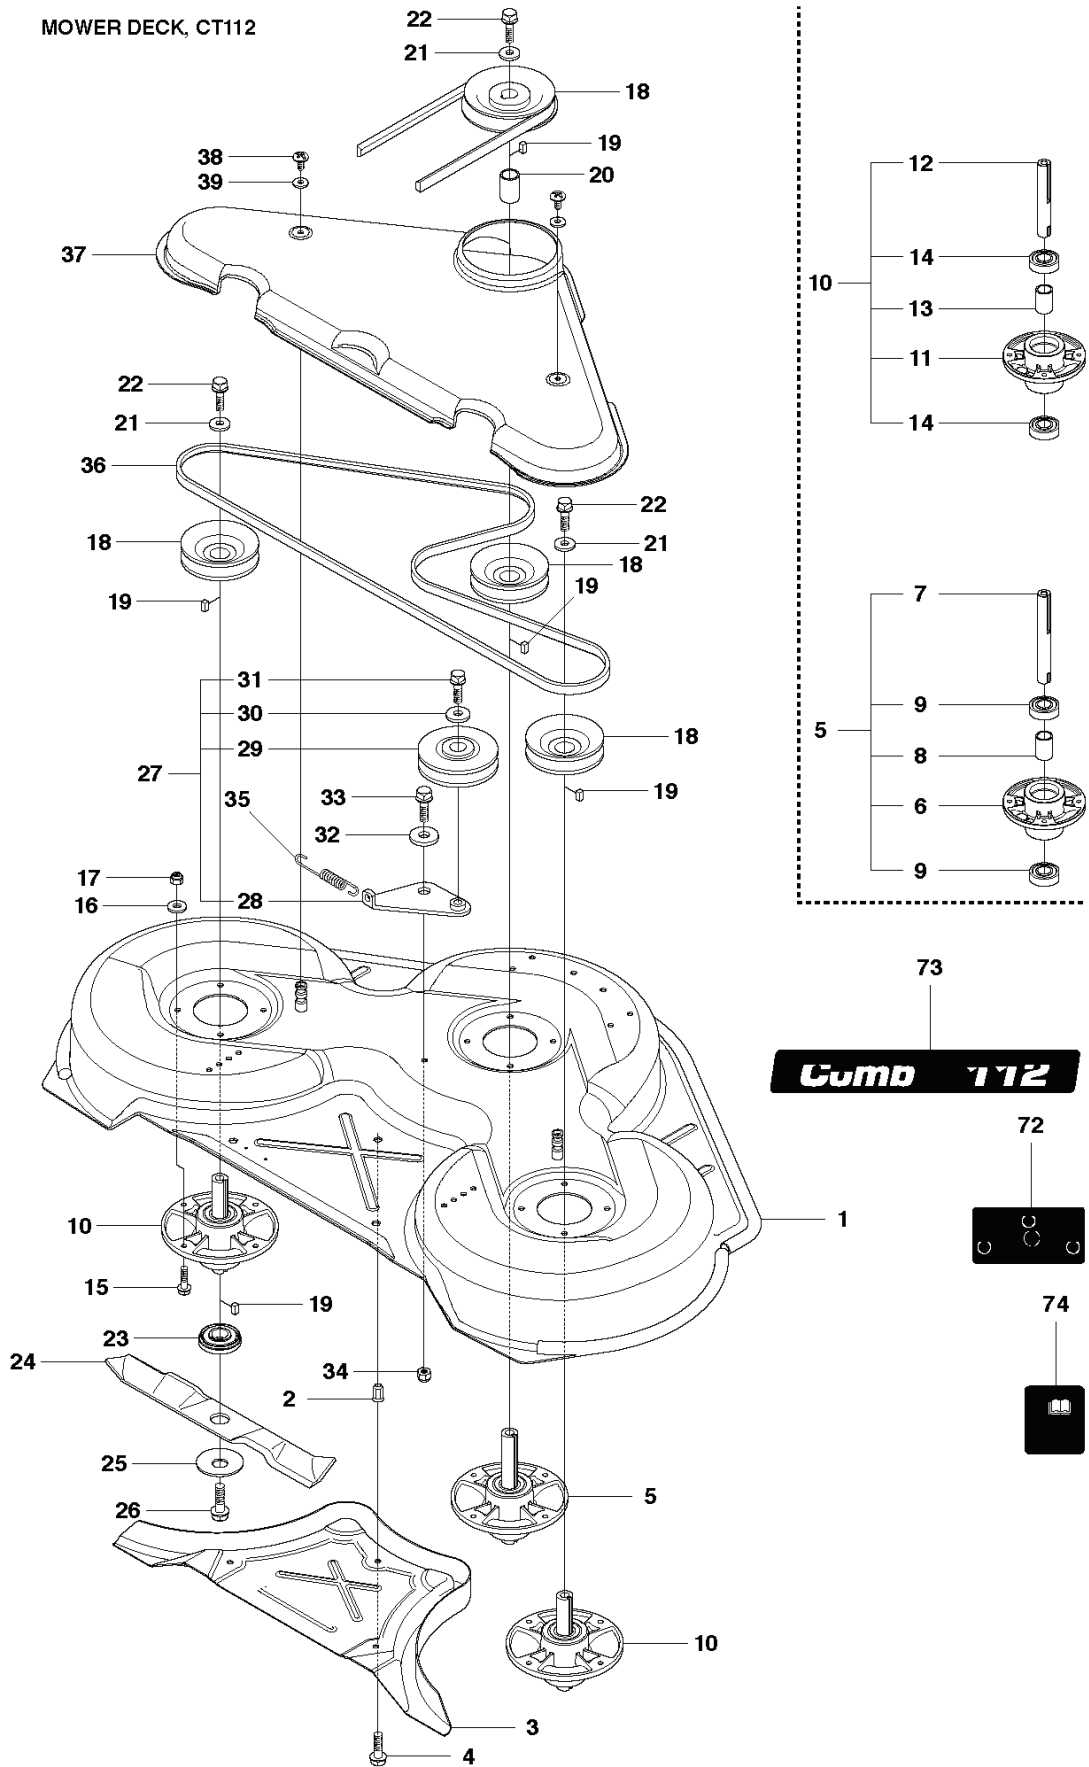

MOWER DECK, CT103

---

REF.	PART NO.	DESCRIPTION	REMARK	QTY.	KIT
1	965197201	CUTTING DECK		1	

MOWER DECK, CT112

---

REF.	PART NO.	DESCRIPTION	REMARK	QTY.	KIT
1	965197301	CUTTING DECK		1	

MOWER DECK, CT112

REF.	PART NO.	DESCRIPTION	REMARK	QTY.	KIT
1	504569901	DECK SHELL ASSY		1	
2	506916201	NUT		1	
3	544449301	PLUG		1	
4	506570104	SCREW EHHFM		1	
5	535503501	MANDREL		1	
6	544067801	BEARING HOUSING		1	5
7	535428701	SHAFT		1	5
8	535428801	SPACER		1	5
9	738220519	BALL BEARING		2	5
10	535503502	MANDREL		2	
11	544067801	BEARING HOUSING		1	10
12	535428702	SHAFT		1	10
13	535428801	SPACER		1	10
14	738220519	BALL BEARING		2	10
15	535423801	SCREW RSQM		12	
16	734116401	WASHER		12	
17	732211801	LOCK NUT		12	
18	535429001	PULLEY		4	
19	506533501	PARALLEL KEY		7	
20	535428801	SPACER		1	
21	535429201	WASHER		3	
22	725254251	SCREW EHHM		3	
23	535504201	ADAPTER		3	
24	504187810	BLADE		3	
25	506792302	KNIFE PLATE		3	
26	725254251	SCREW EHHM		3	
27	506540701	BELT TENSIONER ASSY		1	
28	506519501	SPÄNNARM KPL.		1	27
29	506532701	PULLEY		1	27
30	734116441	WASHER		1	27
31	506558302	SCREW EHHFT		1	27
32	506918702	WASHER		1	
33	725245171	SCREW EHHM		1	
34	732211801	LOCK NUT		1	
35	506533101	SPRING		1	
36	589531901	BELT		1	
37	544096201	BELT COVER		1	
38	506982601	SCREW		2	
39	506559701	WASHER		2	
72	506789701	LABEL		1	
73	544238112	LABEL		1	
74	506929001	LABEL		1	