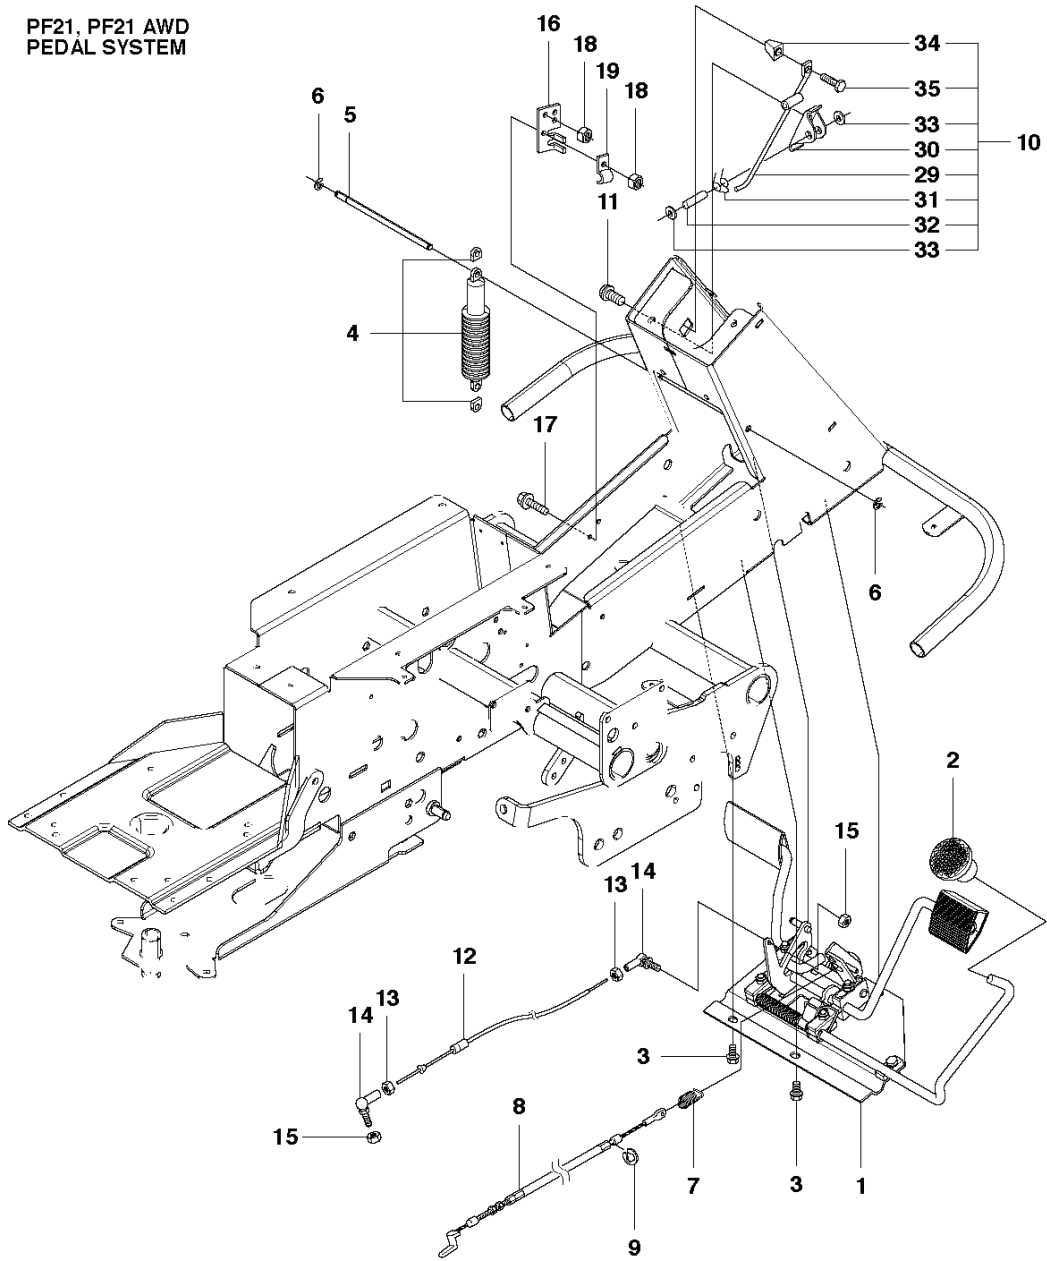

PF21, PF21 AWD
PEDAL SYSTEM

REF.	PART NO.	DESCRIPTION	REMARK	QTY.	KIT
1	544126001	PEDAL PLATE ASSY		1	
2	535473701	KNOB		1	
3	506570104	SCREW EHHFM		4	
4	506938301	DAMPING PIECE		1	
5	506938402	SHAFT		1	
6	735310920	E-CLIP		2	
7	506946301	BRAKE SPRING		1	
8	506992702	CABLE	PF21	1	
8	535489601	BRAKE WIRE	PF21 AWD	1	
9	735310920	E-CLIP		1	
10	506538404	BROMSSPÄRR KPL. GEM.		1	
11	725236461	SCREW EHHFT		2	
12	574411201	CONTROL CABLE		1	
13	731231401	HEXAGON NUT		2	
14	506557301	VINKELLAS8 DIN71802		2	
15	732211401	LOCK NUT		2	
16	506800001	BRACKET		1	
17	535475316	SCREW EHHFM		2	
18	732211401	LOCK NUT		2	
19	506566501	CLIP		1	
29	506538501	LOCKING ARM		1	10
30	506538601	BRACKET		1	10
31	506538901	SPRING		1	10
32	506538801	SHAFT		1	10
33	735583501	WASHER		2	10
34	506538704	CONTROL BUTTON		1	10
35	729532971	SCREW CRPANT		1	10