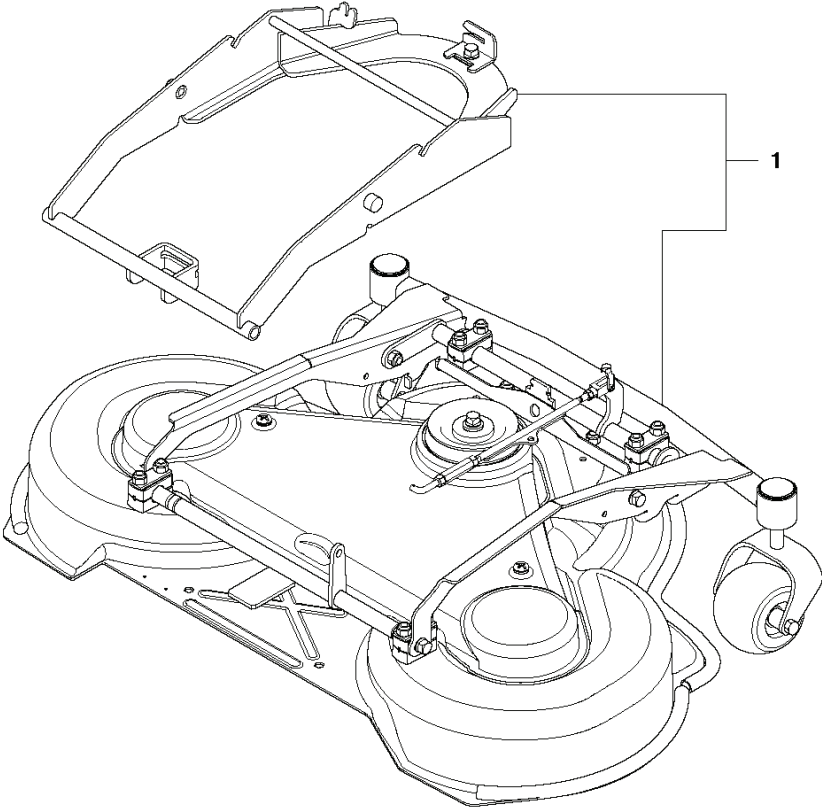

REF.	PART NO.	DESCRIPTION	REMARK	QTY.	KIT
40	502642102	BRACKET		1	
41	725245171	SCREW EHHM		4	
42	732211801	LOCK NUT		4	
43	502641802	CROSS BAR		1	
44	502641902	CROSS BAR		1	
45	506869601	BEARING		8	
46	506813801	REINFORCING PLATE		4	
47	725246151	SCREW EHHM		8	
48	732211801	LOCK NUT		8	
49	504812701	PARALLEL ROD ASSY		1	
50	502642301	PARALLEL ROD		1	
51	506839803	BOLT		1	
52	721618301	SPLIT PIN		1	
53	502642002	DECK FRAME		1	
54	738210404	BALL BEARING		4	
55	535505901	PIVOTHJUL		2	
56	535504601	FORK		1	55
57	506963001	WHEEL ASSY		1	55
58	506810802	TUBE		1	55
59	506874102	SPACER		2	55
60	725251951	SCREW EHHM		1	55
61	732212051	NUT		1	55
62	506504805	WASHER		2	
63	506570104	SCREW EHHFM		2	
64	734116441	WASHER		2	
65	544017001	HUB CAP		2	
66	506597401	SCREW EHHFM		4	
67	732211801	LOCK NUT		2	
68	502639501	DECK ATTACHMENT		1	
69	502642401	LOCK		1	
70	725245171	SCREW EHHM		1	
71	732211801	LOCK NUT		1	
72	506789701	LABEL		1	
73	544238111	LABEL		1	
74	506929001	LABEL		1	

MOWER DECK, CT103