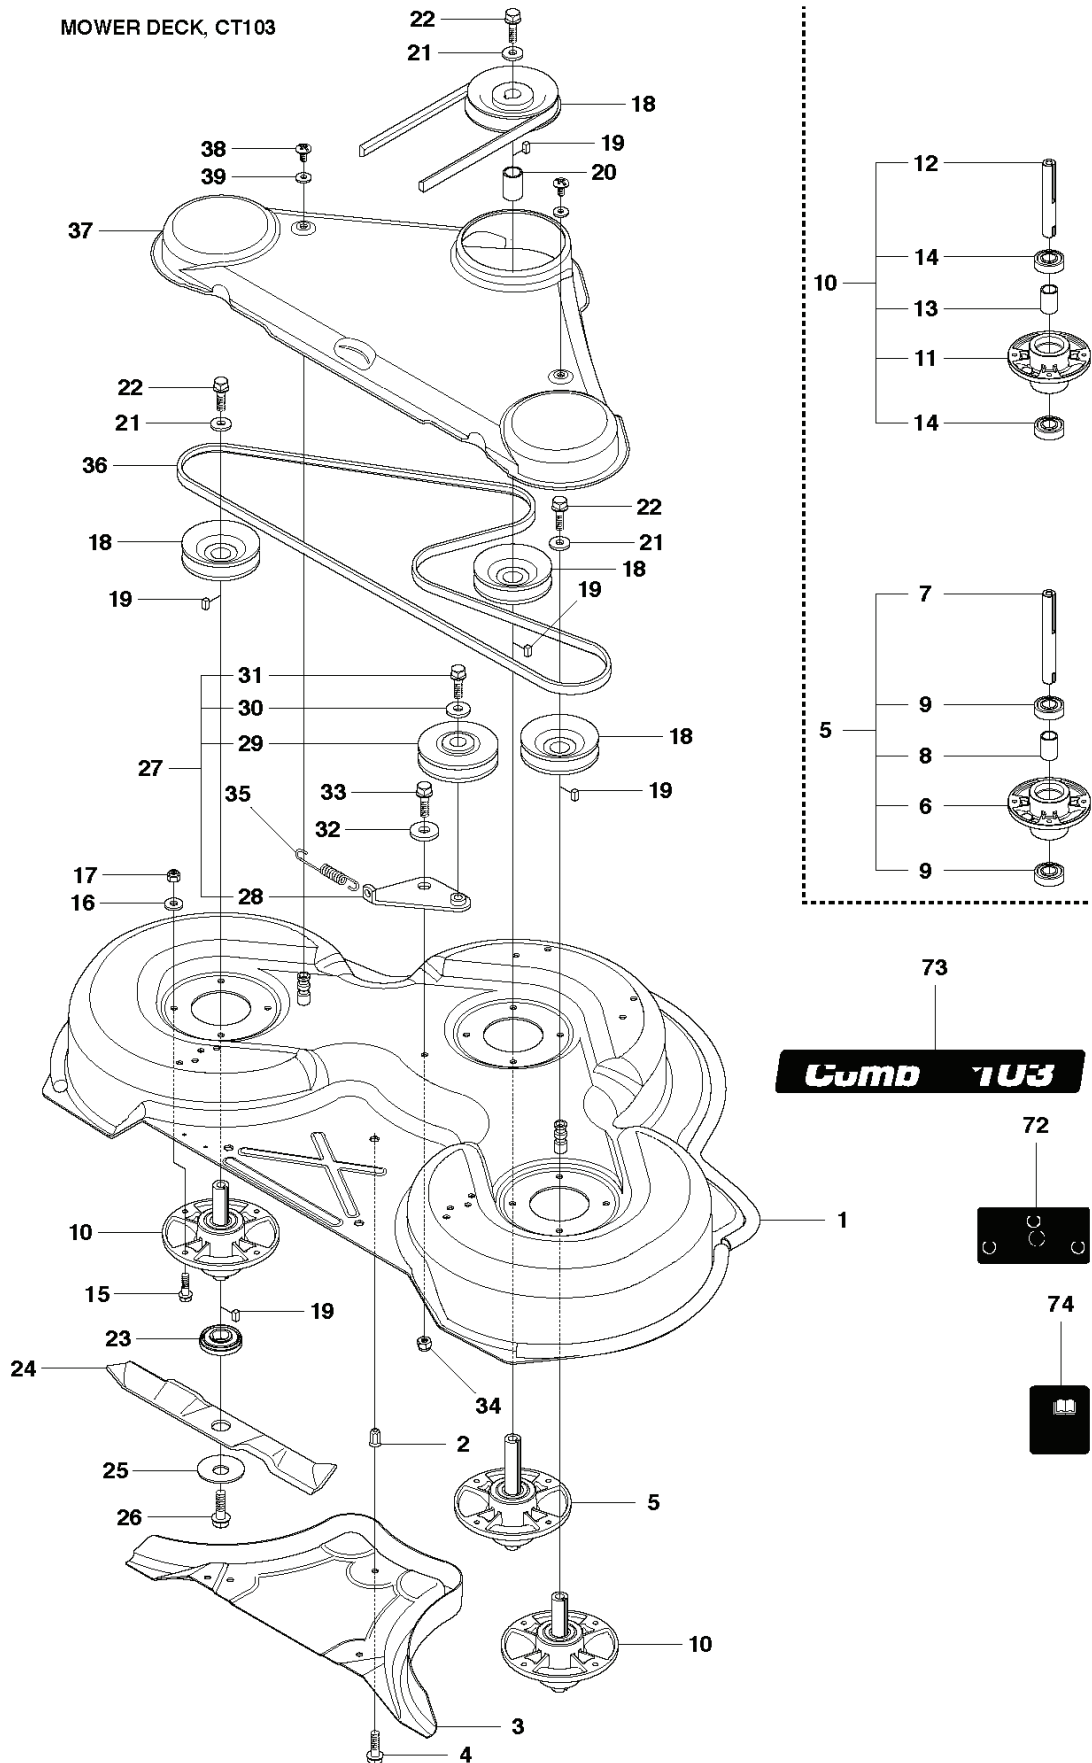

MOWER DECK, CT103

REF.	PART NO.	DESCRIPTION	REMARK	QTY.	KIT
1	504569801	DECK SHELL ASSY		1	
2	506916201	NUT		3	
3	544449201	PLUG		1	
4	506570104	SCREW EHHFM		3	
5	535503501	MANDREL		1	
6	544067801	BEARING HOUSING		1	5
7	535428701	SHAFT		1	5
8	535428801	SPACER		1	5
9	738220519	BALL BEARING		2	5
10	535503502	MANDREL		2	
11	544067801	BEARING HOUSING		1	10
12	535428702	SHAFT		1	10
13	535428801	SPACER		1	10
14	738220519	BALL BEARING		2	10
15	535423801	SCREW RSQM		12	
16	734116401	WASHER		12	
17	732211801	LOCK NUT		12	
18	535429001	PULLEY		4	
19	506533501	PARALLEL KEY		7	
20	535428801	SPACER		1	
21	535429201	WASHER		3	
22	725254251	SCREW EHHM		3	
23	535504201	ADAPTER		3	
24	504190410	BLADE		3	
25	506792302	KNIFE PLATE		3	
26	725254251	SCREW EHHM		3	
27	506540701	BELT TENSIONER ASSY		1	
28	506519501	SPÄNNARM KPL.		1	27
29	506532701	PULLEY		1	27
30	734116441	WASHER		1	27
31	506558302	SCREW EHHFT		1	27
32	506918702	WASHER		1	
33	725245171	SCREW EHHM		1	
34	732211801	LOCK NUT		1	
35	506533101	SPRING		1	
36	589534401	BELT		1	
37	544096101	BELT COVER		1	
38	506982601	SCREW		2	
39	506559701	WASHER		2	
72	506789701	LABEL		1	
73	544238111	LABEL		1	
74	506929001	LABEL		1