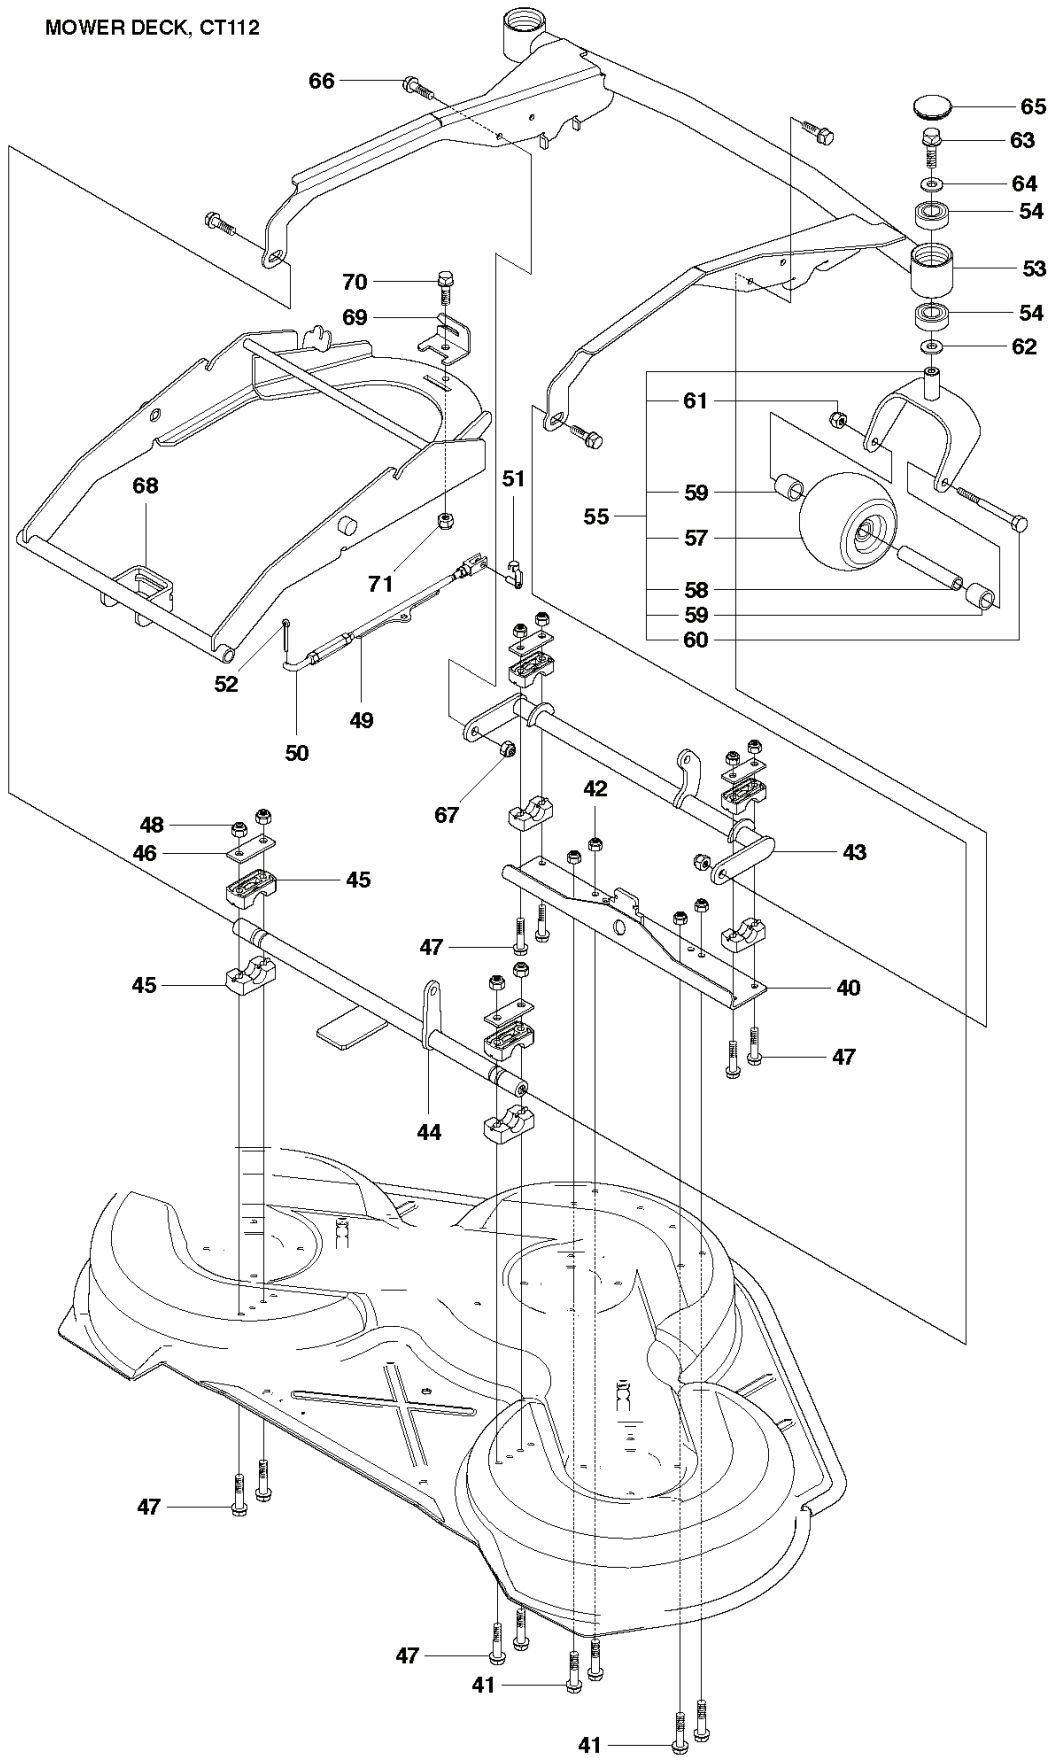

MOWER DECK, CT112

REF.	PART NO.	DESCRIPTION	REMARK	QTY.	KIT
40	502642102	BRACKET		1	
41	725245171	SCREW EHHM		4	
42	732211801	LOCK NUT		4	
43	502641802	CROSS BAR		1	
44	502641902	CROSS BAR		1	
45	506869601	BEARING		8	
46	506813801	REINFORCING PLATE		4	
47	725246151	SCREW EHHM		8	
48	732211801	LOCK NUT		8	
49	504812701	PARALLEL ROD ASSY		1	
50	502642301	PARALLEL ROD		1	
51	506839803	BOLT		1	
52	721618301	SPLIT PIN		1	
53	502642002	DECK FRAME		1	
54	738210404	BALL BEARING		4	
55	535505901	PIVOTHUJL		2	
57	506963001	WHEEL ASSY		1	55
58	506810802	TUBE		1	55
59	506874102	SPACER		2	55
60	725251951	SCREW EHHM		1	55
61	732212051	NUT		1	55
62	506504805	WASHER		2	
63	506570104	SCREW EHHFM		2	
64	734116441	WASHER		2	
65	544017001	HUB CAP		2	
66	506597401	SCREW EHHFM		4	
67	732211801	LOCK NUT		2	
68	502639501	DECK ATTACHMENT		1	
69	502642401	LOCK		1	
70	725245171	SCREW EHHM		1	
71	732211801	LOCK NUT		1