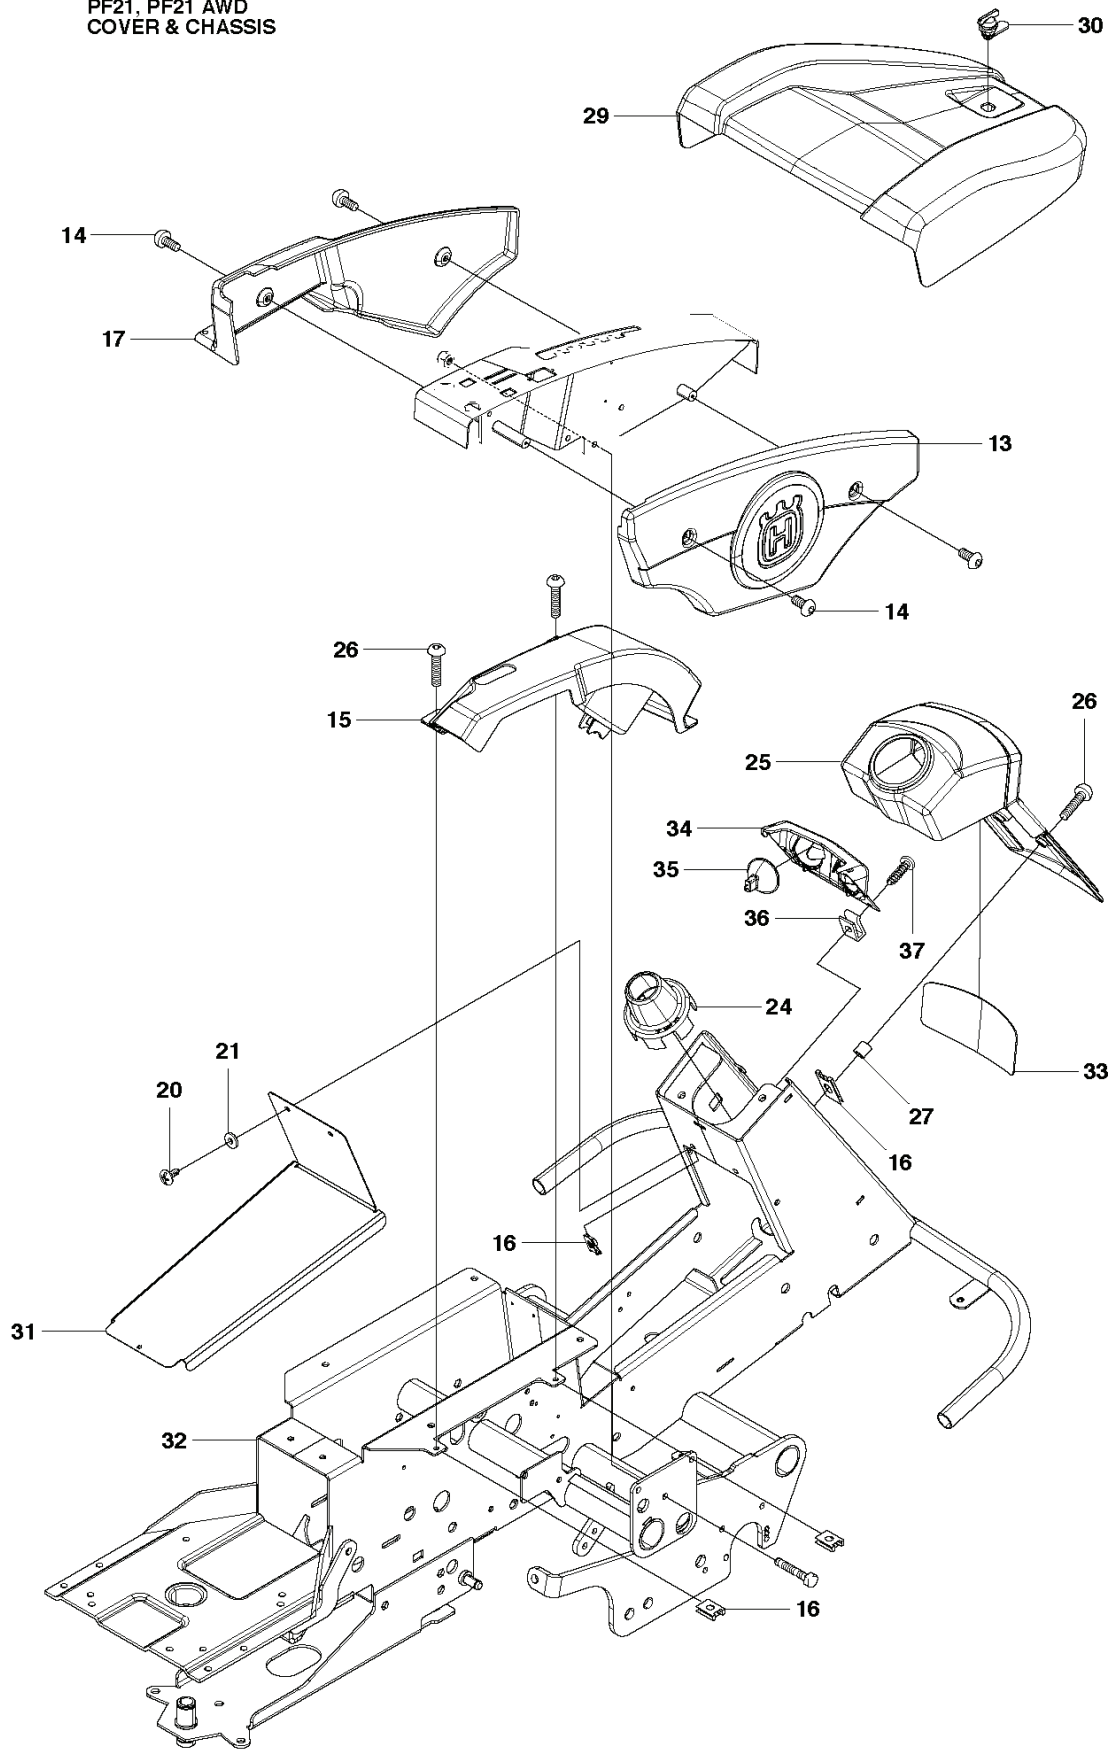

PF21, PF21 AWD
COVER & CHASSIS

REF.	PART NO.	DESCRIPTION	REMARK	QTY.	KIT
13	502637501	CONTROL COVER		1	
14	535425801	SCREW IH PANM		4	
15	502637701	CONTROL COVER		1	
16	535429101	SPRING NUT		6	
17	535476501	CONTROL CAP INNER		1	
20	506982601	SCREW		6	
21	506559701	WASHER		8	
24	535460501	SEALING		1	
25	535459701	COVER		1	
26	535425802	SCREW IH PANM		4	
27	535462901	SPACER		2	
29	502286901	UNIT COVER		1	
30	525390501	LOCK		1	
31	535421501	LOCK GOLVTUNNEL		1	
32	502298302	CHASSIS		1	
33	535447101	LAMP CHIMNEY		1	
34	535446701	HOUSING		1	
35	535446801	LAMP		2	
36	535415619	SCREW		2	
37	506892001	SPEED NUT		2