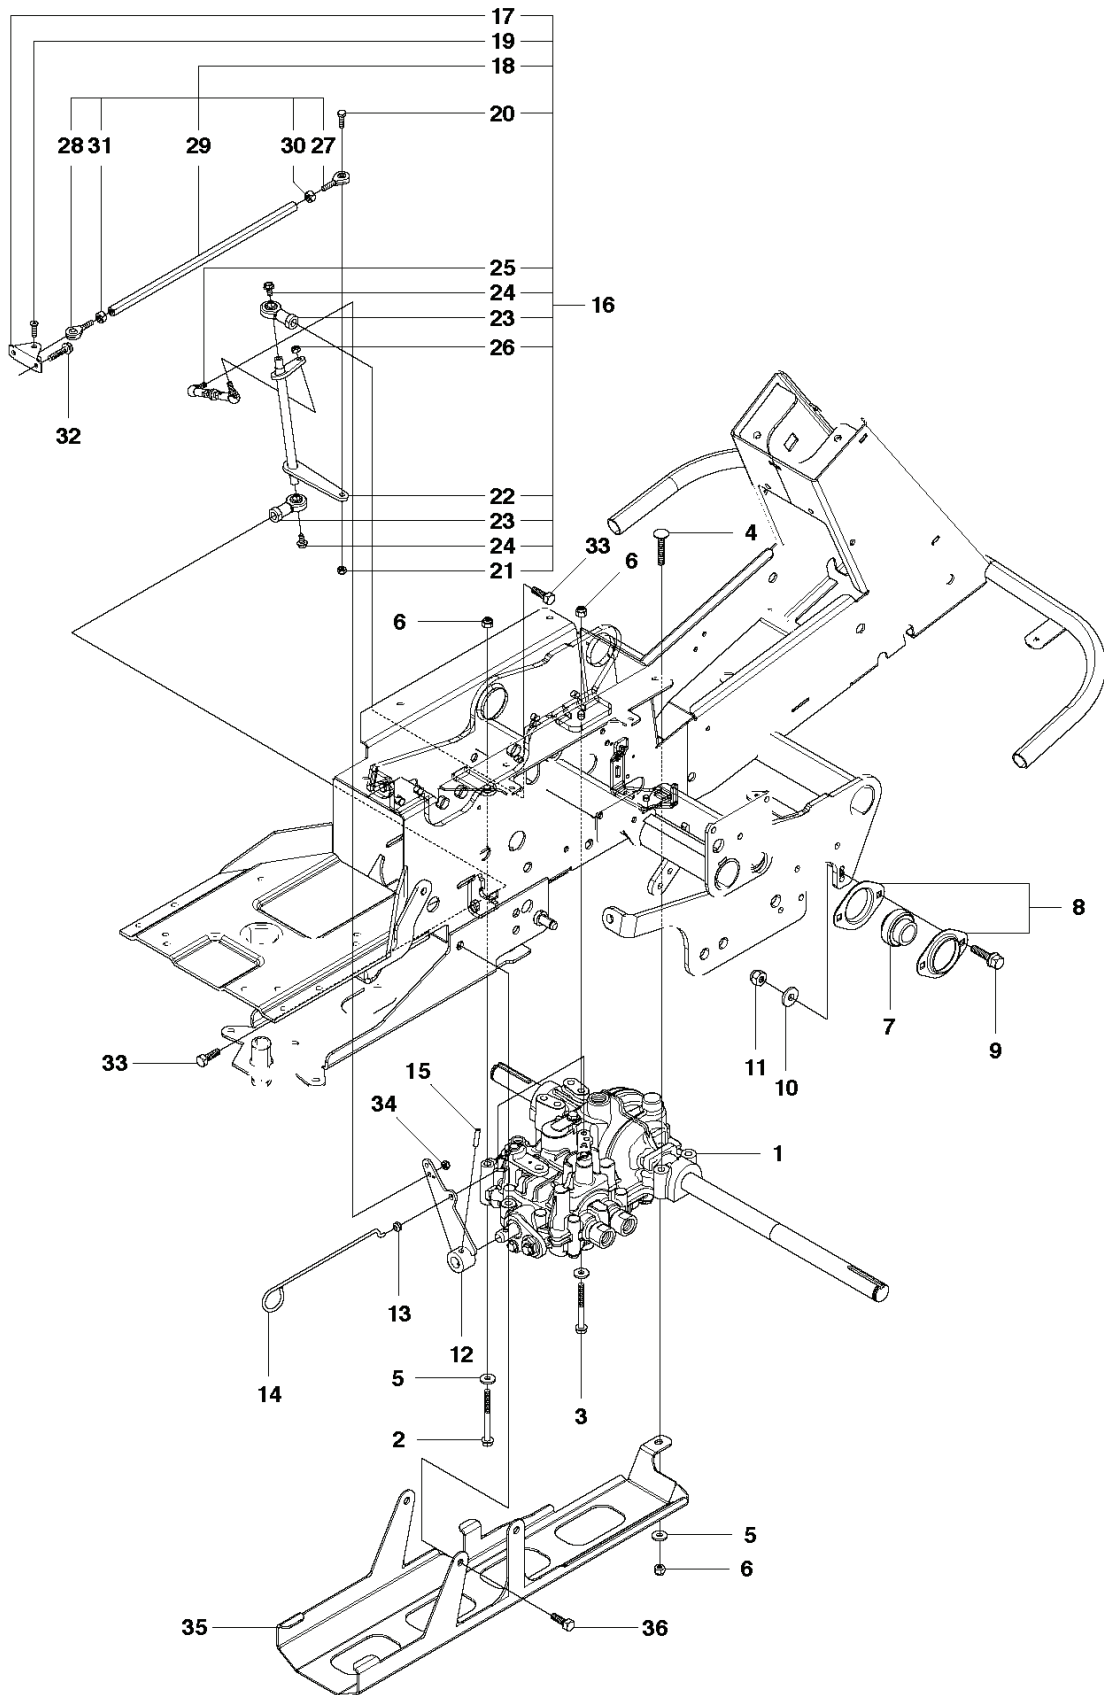

PF21 AWD
TRANSMISSION, FRONT

REF.	PART NO.	DESCRIPTION	REMARK	QTY.	KIT
1	574425201	TRANSMISSION		1	
2	725246751	SCREW EHHM		1	
3	725246451	SCREW EHHM		1	
4	535423803	SCREW RSQM		1	
5	734116401	WASHER		3	
6	732211801	LOCK NUT		3	
7	544008902	BEARING		1	
8	544009002	BEARING HOUSING		1	
9	506570105	SCREW EHHFM		2	
10	734116401	WASHER		2	
11	732211801	LOCK NUT		2	
12	544435201	LEVER		1	
13	503735801	BUSHING		1	
14	535499701	ARM		1	
15	721434701	SPRING PIN		1	
16	544841501	LINK ASSY		1	
17	535492802	BRACKET		1	16
18	544456701	ROD		1	16
19	544841701	SCREW		1	16
20	725237071	SCREW EHHM		1	16
21	732251601	HEXAGON LOCKING NUT		1	16
22	535497401	LEVER		1	16
23	506951701	ROD END		2	16
24	535475212	SCREW EHHFM		2	16
25	544441901	ADJUSTMENT ROD		1	16
26	732251601	HEXAGON LOCKING NUT		1	16
27	535486601	ROD END		1	18
28	535486602	ROD END		1	18
29	535486501	ROD		1	18
30	731231601	HEXAGON NUT		1	18
31	503221018	HEXAGON NUT		1	18
32	725236651	HEXAGONAL SCREW M6X12		2	
33	725249371	SCREW EHHM		2	
34	732211601	LOCK NUT		1	
35	544845701	SKID PLATE		1	
36	506570104	SCREW EHHFM		3