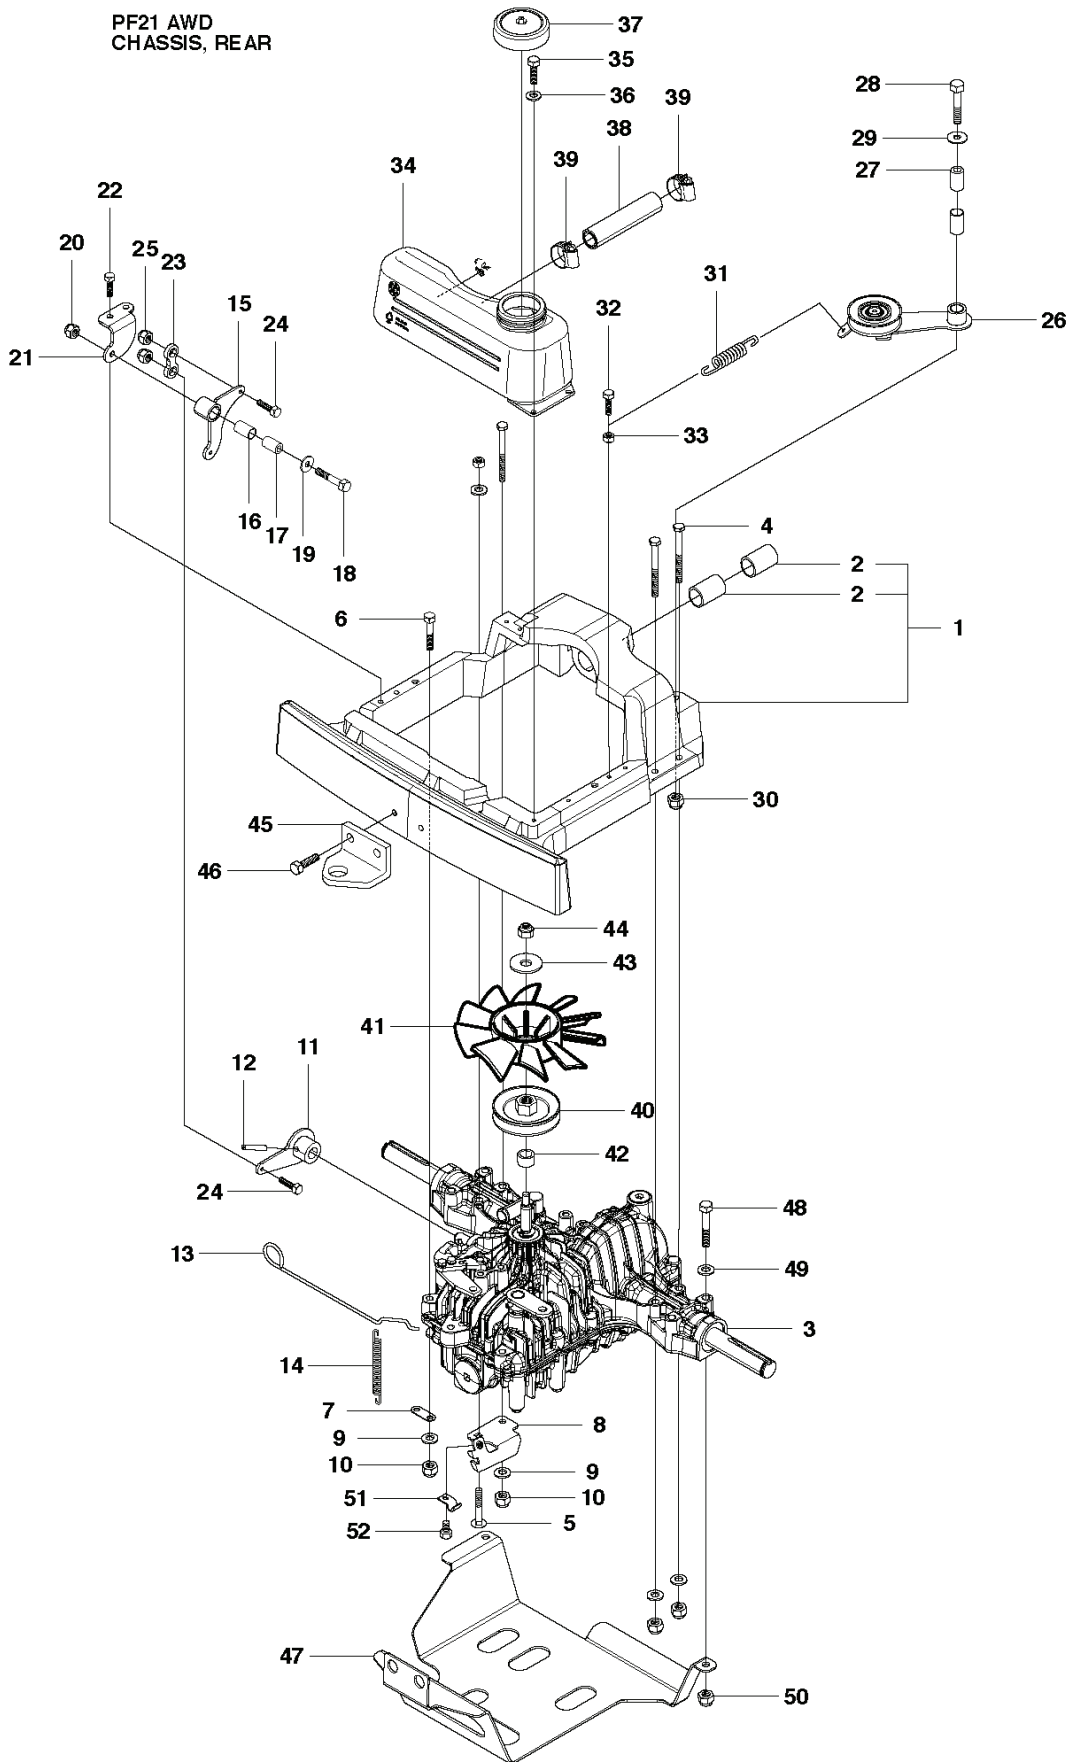

PF21 AWD
CHASSIS, REAR

REF.	PART NO.	DESCRIPTION	REMARK	QTY.	KIT
1	535406101	BRACKET		1	
2	506986102	GLIDLAGER		2	1
3	574425001	TRANSMISSION		1	
4	504628201	SCREW EHHM		3	
5	535423808	SCREW RSQM		1	
6	725246651	SCREW		1	
7	506599301	LINK		1	
8	544388101	BRACKET		1	
9	734116401	WASHER		5	
10	732211801	LOCK NUT		5	
11	544387301	CONTROL LEVER		1	
12	721434701	SPRING PIN		1	
13	505490101	ARM		1	
14	506834301	SPRING		1	
15	544388201	LEVER		1	
16	506986103	BUSHING		1	
17	506992001	PIPE		1	
18	725246051	SCREW EHHM		1	
19	734116441	WASHER		1	
20	732211801	LOCK NUT		1	
21	544388501	BRACKET		1	
22	725244971	SCREW EHHM		2	
23	544888401	LINK RODS		1	
24	535475316	SCREW EHHFM		2	
25	732211401	LOCK NUT		2	
26	506993001	BELT TENSIONER ASSY		1	
27	506992001	PIPE		1	
28	725246251	SCREW EHHM		1	
29	734116441	WASHER		1	
30	732211801	LOCK NUT		1	
31	506542502	SPRING		1	
32	725237271	SCREW EHHM		1	
33	731231601	HEXAGON NUT		1	
34	544388601	EXPANSION TANK		1	
35	725236871	SCREW EHHM		2	
36	734115441	WASHER		2	
37	506673301	TANK CAP ASSY		1	
38	535458302	HOSE		1	
39	505443601	HOSE CLAMP		2	
40	506991401	PULLEY		1	
41	506948101	FAN		1	
42	502433801	SLEEVE		1	
43	734117441	WASHER		1	
44	732212001	LOCK NUT		1	
45	506889901	HITCH		1	
46	725249371	SCREW EHHM		2	
47	504555101	SKID PLATE		1	
48	725246451	SCREW EHHM		2	
49	734116401	WASHER		2	
50	732211801	LOCK NUT		2	
51	506566501	CLIP		1	
52	725236671	SCREW EHHM		1