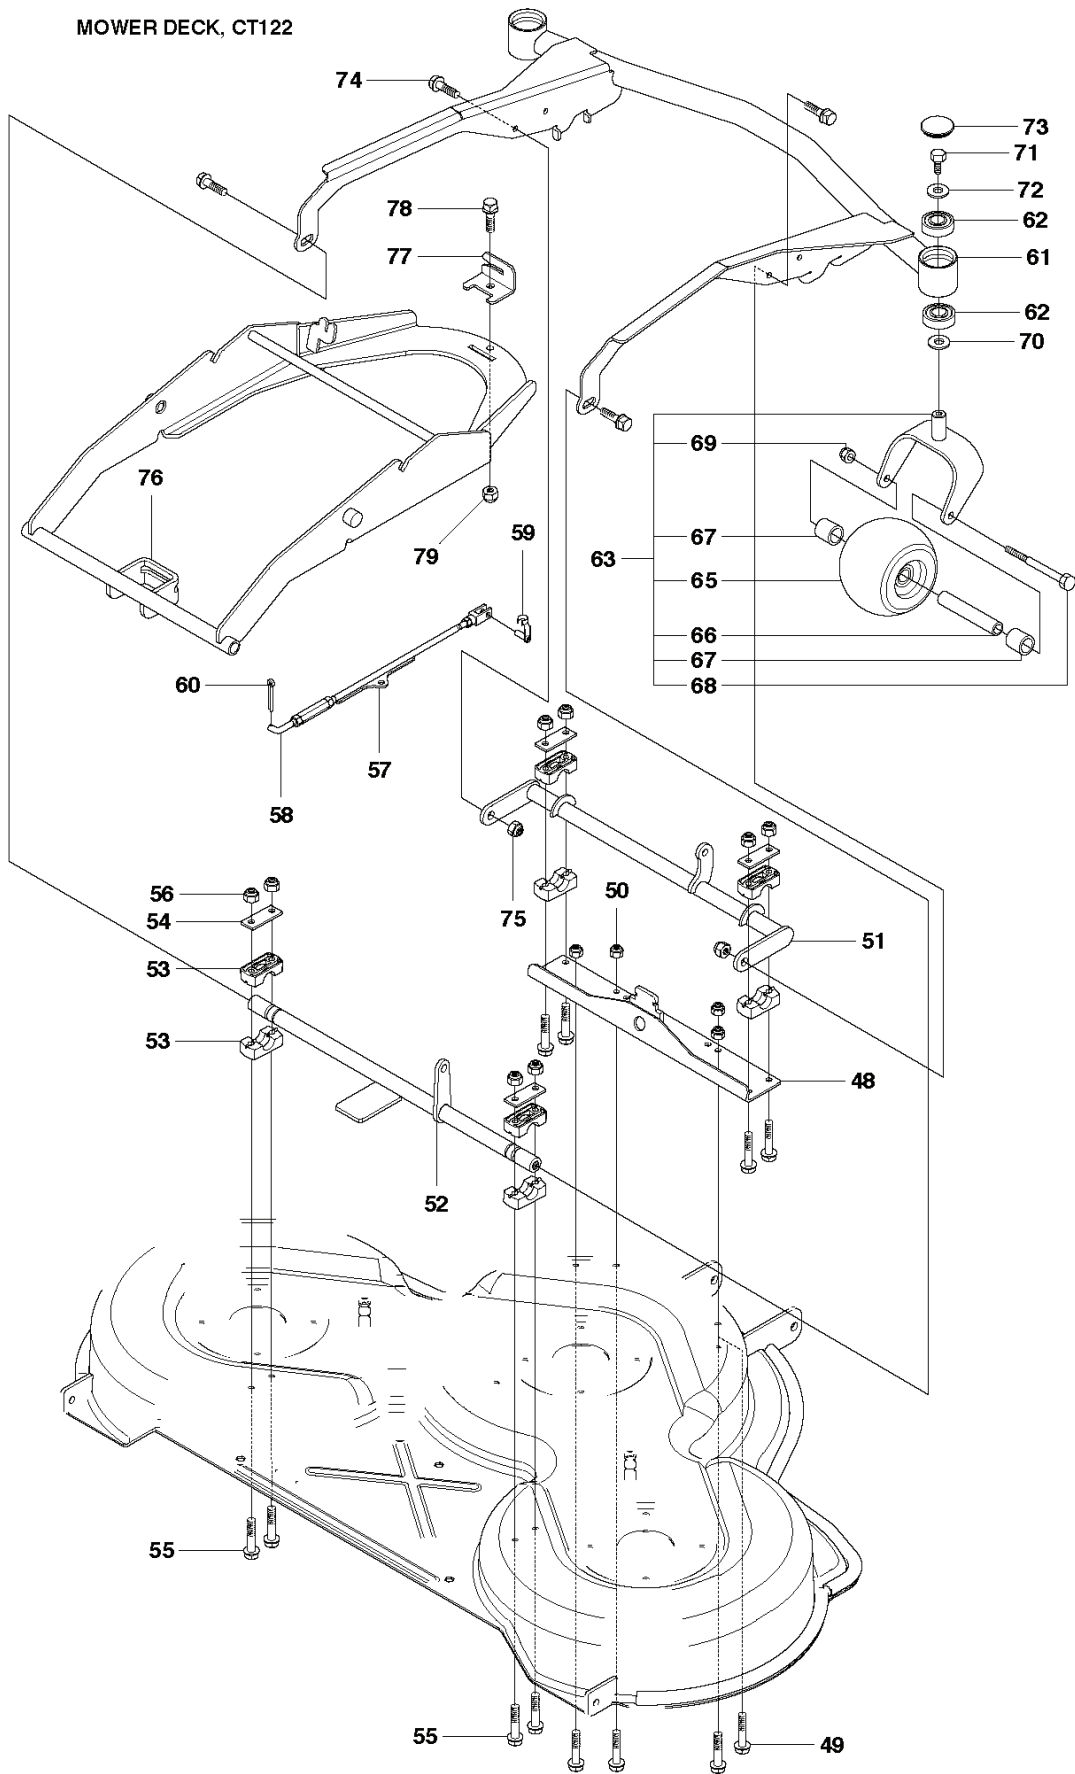

MOWER DECK, CT122

REF.	PART NO.	DESCRIPTION	REMARK	QTY.	KIT
48	502642102	BRACKET		1	
49	725245171	SCREW EHHM		4	
50	732211801	LOCK NUT		4	
51	502641803	CROSS BAR		1	
52	502641903	CROSS BAR		1	
53	506869601	BEARING		8	
54	506813801	REINFORCING PLATE		4	
55	725246151	SCREW EHHM		8	
56	732211801	LOCK NUT		8	
57	504812702	PARALLEL ROD ASSY		1	
58	502642301	PARALLEL ROD		1	
59	506839803	BOLT		1	
60	721618301	SPLIT PIN		1	
61	502642003	DECK FRAME		1	
62	738210404	BALL BEARING		4	
63	535505901	PIVOTHJUL		2	
65	506963001	WHEEL ASSY		1	63
66	506810802	TUBE		1	63
67	506874102	SPACER		2	63
68	725251951	SCREW EHHM		1	63
69	732212051	NUT		1	63
70	506504805	WASHER		2	
71	506570104	SCREW EHHFM		2	
72	734116441	WASHER		2	
73	544017001	HUB CAP		2	
74	506597401	SCREW EHHFM		4	
75	732211801	LOCK NUT		2	
76	502639502	DECK ATTACHMENT		1	
77	502642401	LOCK		1	
78	725245171	SCREW EHHM		1	
79	732211801	LOCK NUT		1	
80	506789701	LABEL		1	
81	544238113	LABEL		1	
82	506929001	LABEL		1	
83	734117441	WASHER		2