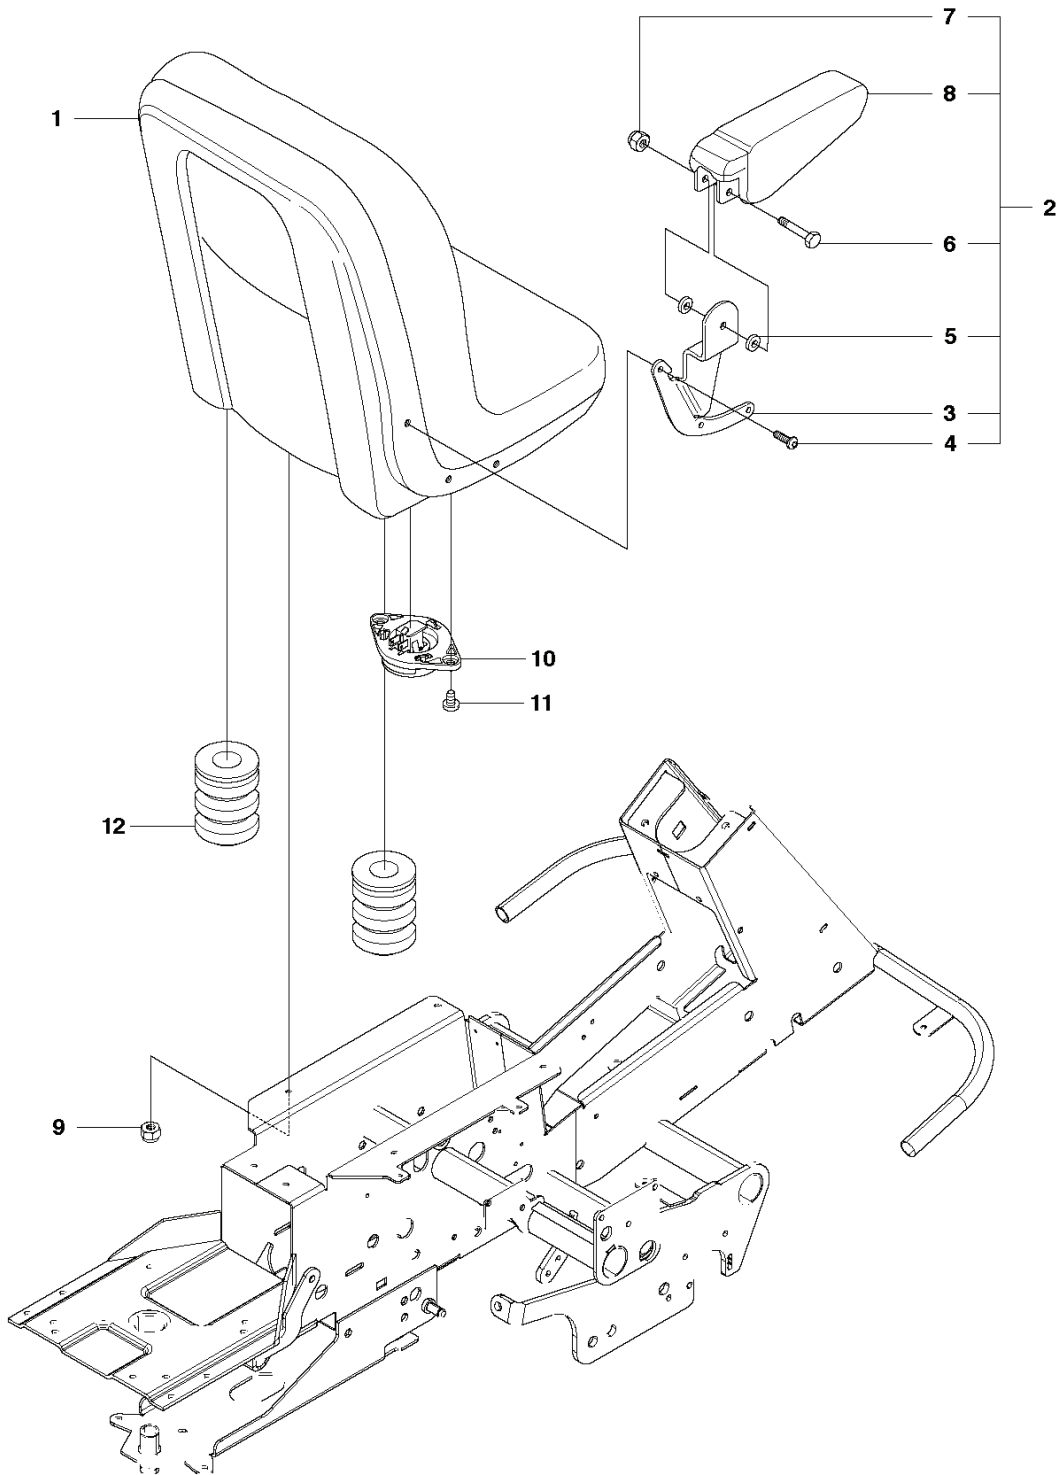

PF21, PF21 AWD
SEAT

REF.	PART NO.	DESCRIPTION	REMARK	QTY.	KIT
1	535458501	SEAT ASSY		1	
2	535458601	ARM REST KIT		1	
3	535414975	BRACKET		1	2
3	535414976	BRACKET		1	2
4	535414977	SCREW		6	2
5	535414978	SPACER		4	2
6	535414979	SCREW		2	2
7	535414980	NUT		2	2
8	535414981	ARMSTÖD		2	2
9	732211801	LOCK NUT		4	
10	506565601	SÄTESBRYTARE KPL		1	
11	503218816	SCREW IH SCT		2	
12	529292401	DAMPING PIECE		2