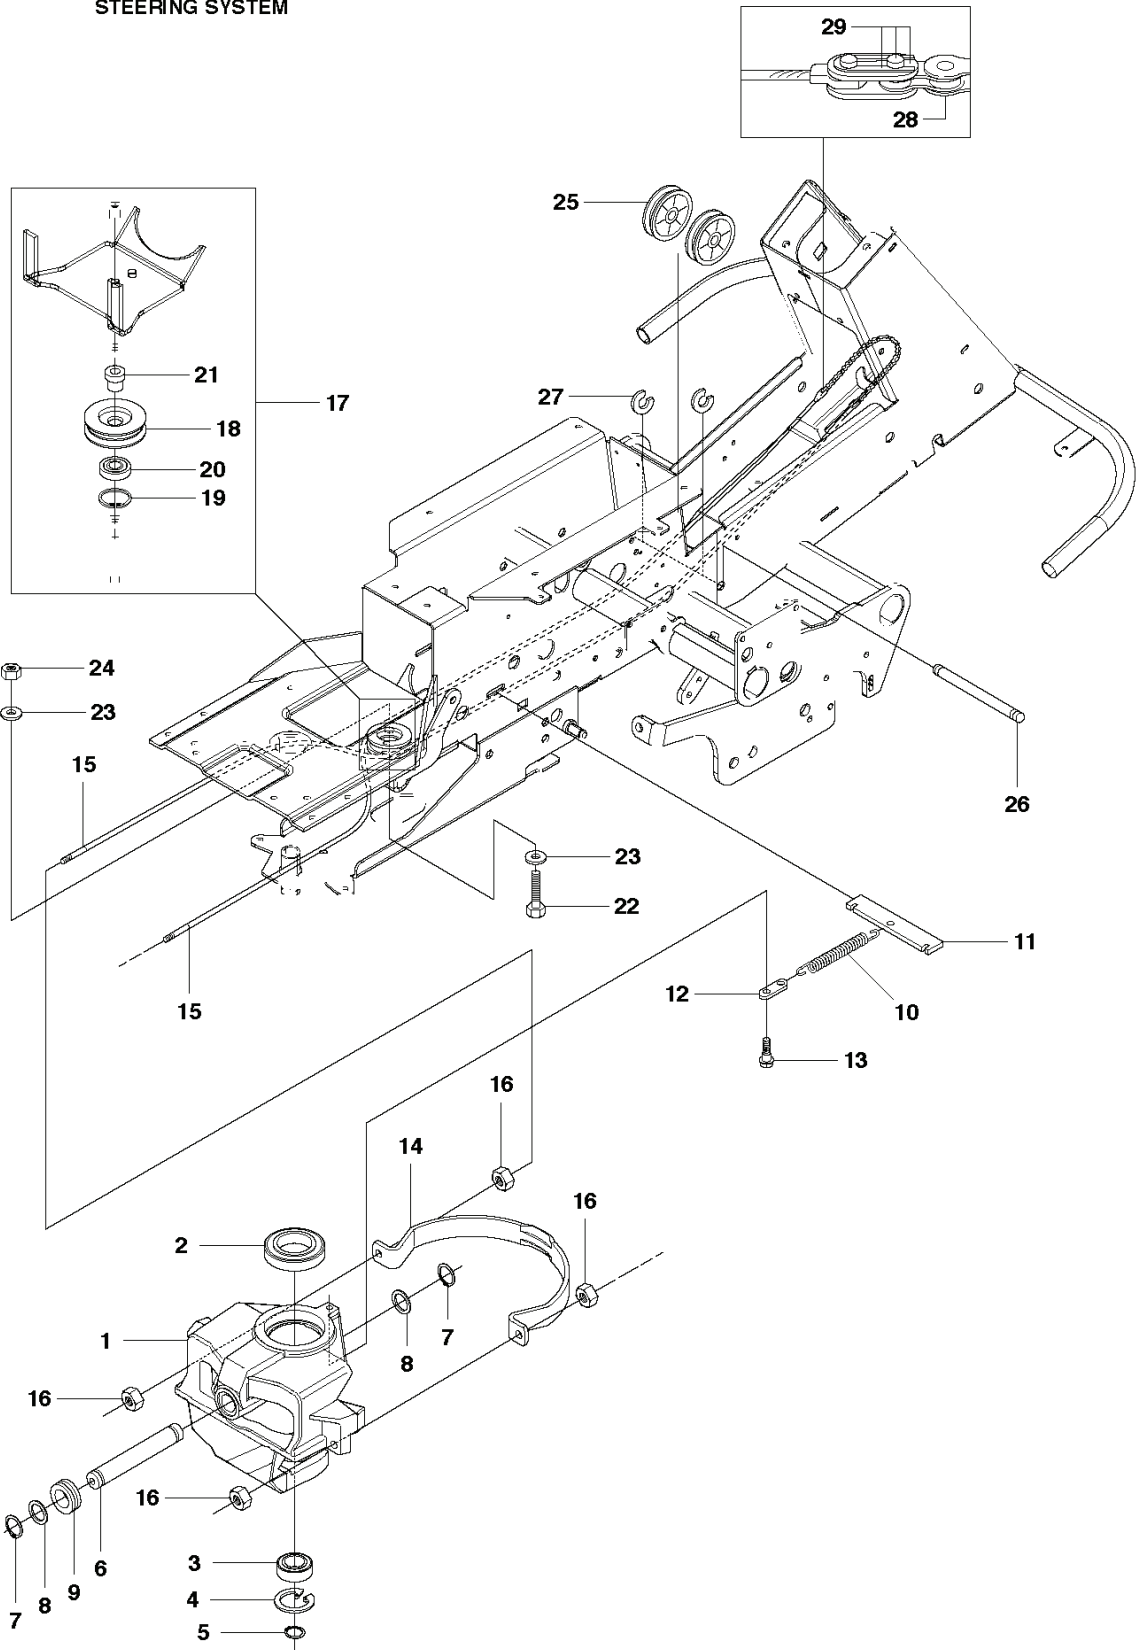

PF21, PF21 AWD
STEERING SYSTEM

REF.	PART NO.	DESCRIPTION	REMARK	QTY.	KIT
1	506934702	SPINDLE		1	
2	738211004	BALL BEARING		1	
3	738210504	BALL BEARING		1	
4	735314010	CIRCLIP		1	
5	735312600	CIRCLIP		1	
6	535463001	SWING AXLE		1	
7	735312600	CIRCLIP		2	
8	506773401	WASHER		2	
9	740681421	V-RING		1	
10	506671901	SPRING		1	
11	506576301	SPRING RETAINER		1	
12	506670801	LINK		1	
13	506597401	SCREW EHHFM		1	
14	544427301	WIRE GUIDE		1	
15	506589103	WIRE ASSY		2	
16	731232051	HEXAGON NUT		4	
17	506500903	BARRING WHEEL		1	
18	535424101	BARRING WHEEL		1	17
19	735314010	CIRCLIP		1	17
20	738220419	BALL BEARING		1	17
21	506500802	BUSHING		1	17
22	725250051	SCREW EHHM		1	
23	734117441	WASHER		2	
24	732212051	NUT		1	
25	506522401	STARTER PULLEY		2	
26	506539403	SHAFT		1	
27	735311420	E-CLIP		2	
28	506554601	CHAIN		1	
29	506554701	LINKAGE		2