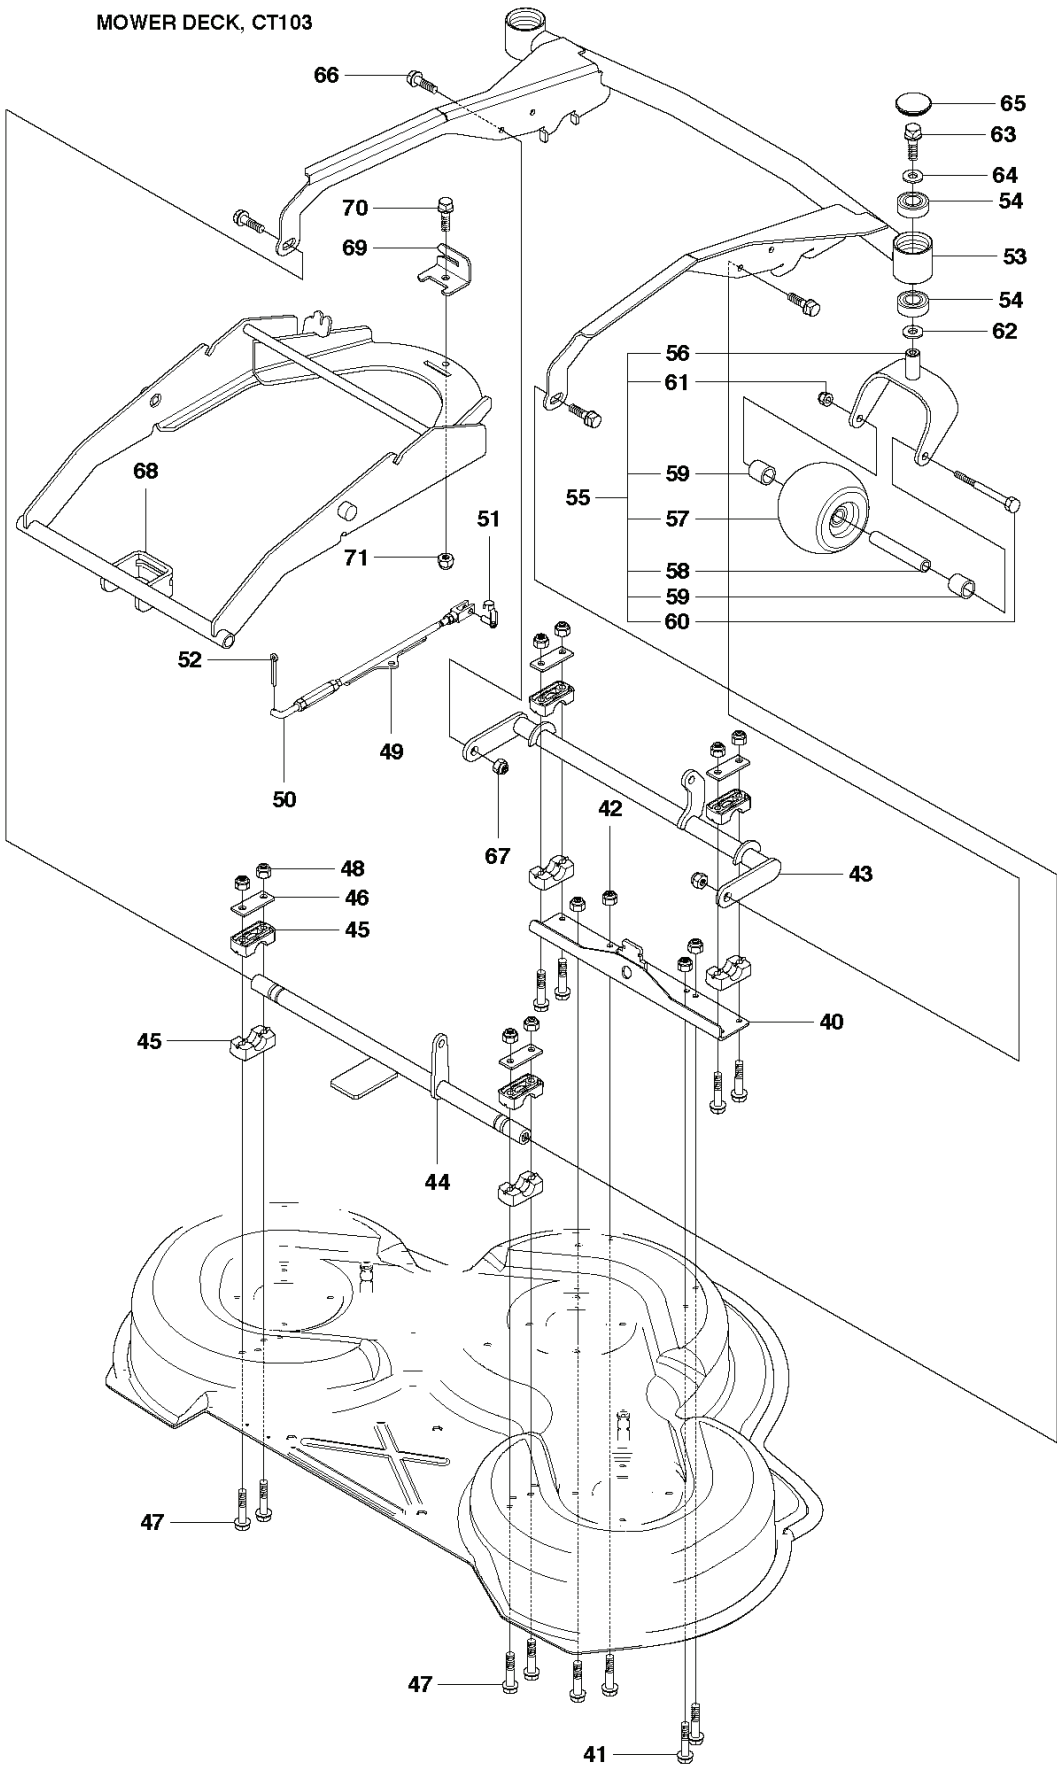

MOWER DECK, CT103

REF.	PART NO.	DESCRIPTION	REMARK	QTY.	KIT
40	502642102	BRACKET		1	
41	725245171	SCREW EHHM		4	
42	732211801	LOCK NUT		4	
43	502641802	CROSS BAR		1	
44	502641902	CROSS BAR		1	
45	506869601	BEARING		8	
46	506813801	REINFORCING PLATE		4	
47	725246151	SCREW EHHM		8	
48	732211801	LOCK NUT		8	
49	504812701	PARALLEL ROD ASSY		1	
50	502642301	PARALLEL ROD		1	
51	506839803	BOLT		1	
52	721618301	SPLIT PIN		1	
53	502642002	DECK FRAME		1	
54	738210404	BALL BEARING		4	
55	535505901	PIVOTHJUL		2	
56	535504601	FORK		1	55
57	506963001	WHEEL ASSY		1	55
58	506810802	TUBE		1	55
59	506874102	SPACER		2	55
60	725251951	SCREW EHHM		1	55
61	732212051	NUT		1	55
62	506504805	WASHER		2	
63	506570104	SCREW EHHFM		2	
64	734116441	WASHER		2	
65	544017001	HUB CAP		2	
66	506597401	SCREW EHHFM		4	
67	732211801	LOCK NUT		2	
68	502639501	DECK ATTACHMENT		1	
69	502642401	LOCK		1	
70	725245171	SCREW EHHM		1	
71	732211801	LOCK NUT		1	
72	506789701	LABEL		1	
73	544238111	LABEL		1	
74	506929001	LABEL		1