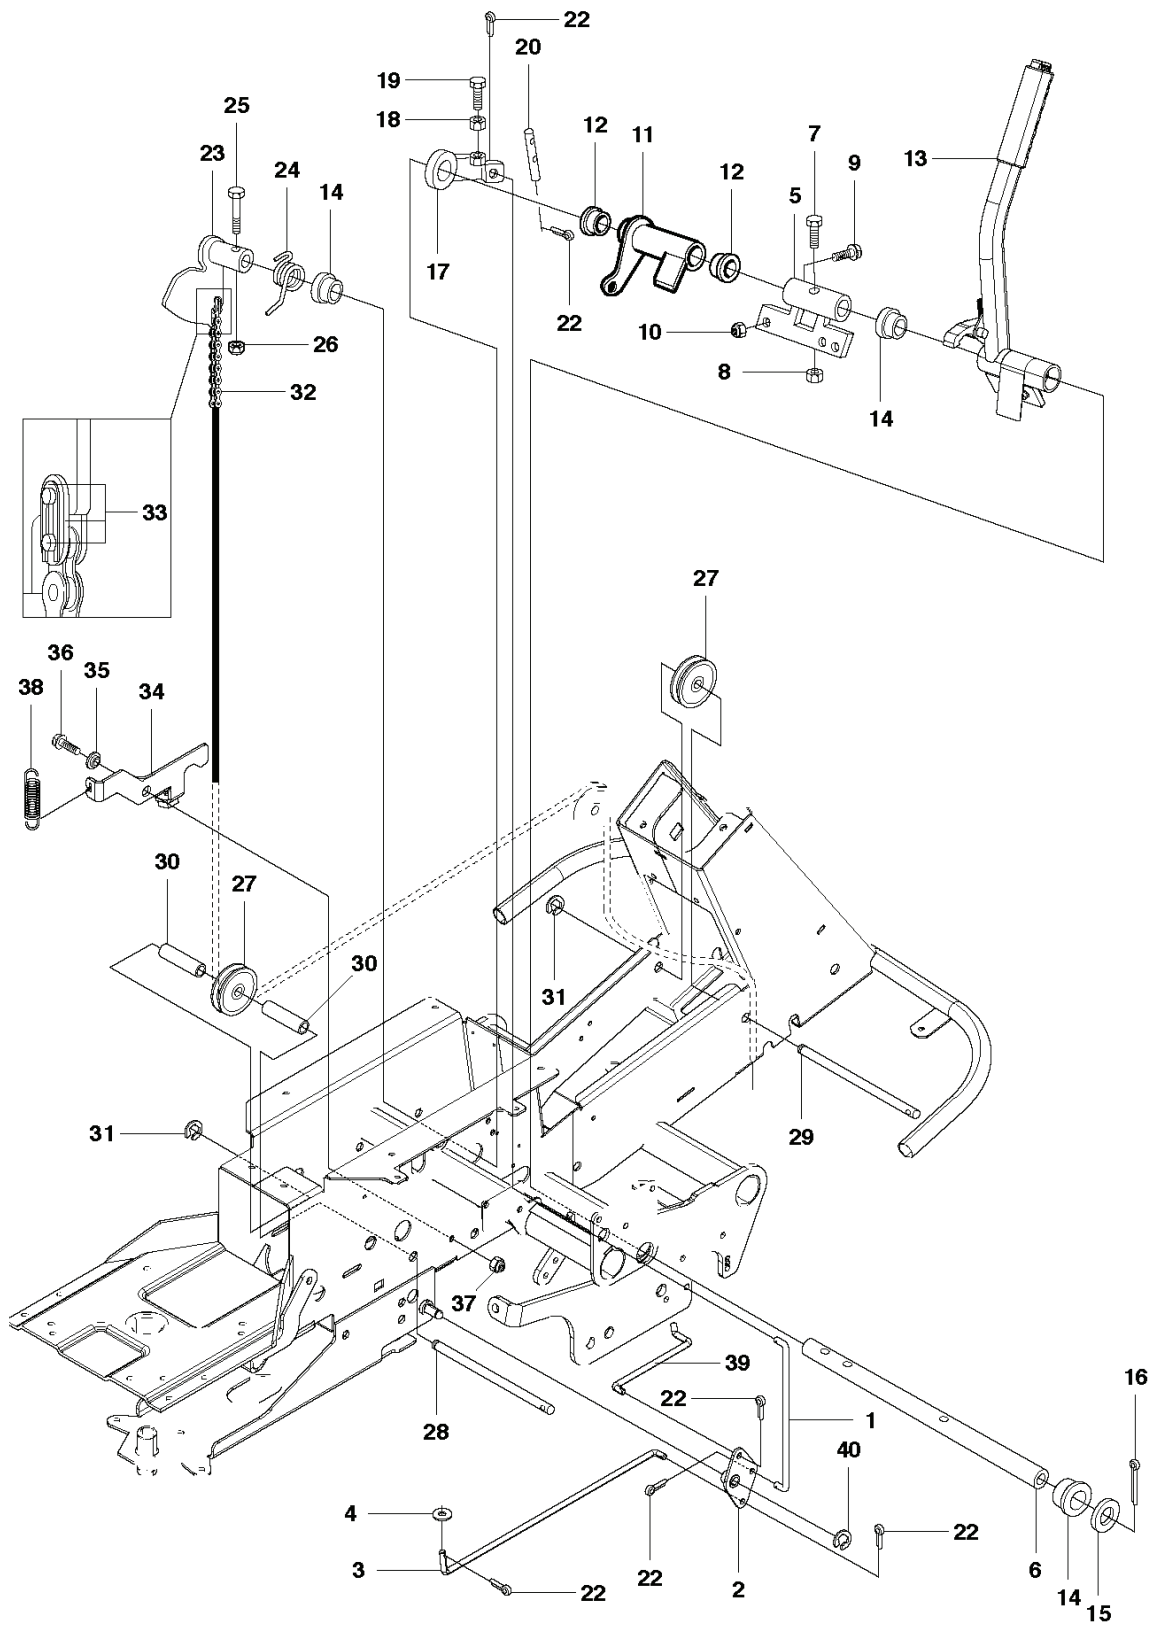

16

17

15

18

---

REF.	PART NO.	DESCRIPTION	REMARK	QTY.	KIT
1	535462801	CONTROL LABEL		1	
2	506893301	DECAL		1	
3	506893401	DECAL		1	
4	506893501	DECAL		1	
5	544211401	LABEL		1	
6	544833501	LABEL		2	
7	506968301	DECAL		1	
8	506944801	LABEL		1	
9	535413101	LABEL		1	
10	505217701	LABEL		1	
10	505217703	LABEL		1	
11	506584501	LABEL		1	
12	505514502	LABEL		1	
13	505514402	LABEL		1	
14	505516601	LABEL		1	
15	505516701	LABEL		2	
16	544391102	LABEL		1	
17	544391101	LABEL		2	
18	535458702	LABEL		1	

PF21, PF21 AWD  
LIFTING SYSTEM

REF.	PART NO.	DESCRIPTION	REMARK	QTY.	KIT
1	506665901	CLUTCH ROD FRONT		1	
2	504636701	LINK		1	
3	535444702	CLUTCH ROD REAR		1	
4	734116441	WASHER		1	
5	506951101	DRIVER ASSY		1	
6	506968001	SHAFT		1	
7	725254451	SCREW EHHM		1	
8	732252201	HEXAGON LOCKING NUT		1	
9	725245351	SCREW EHHM		2	
10	731231801	HEXAGON NUT		2	
11	506951401	ACTUATOR		1	
12	506556501	BEARING		2	
13	504907901	LIFTING LEVER ASSY		1	
14	506556501	BEARING		3	
15	506515701	WASHER		1	
16	721620101	SPLIT PIN		1	
17	506784301	LINK ASSY		1	
18	731232051	HEXAGON NUT		1	
19	725249751	SCREW		1	
20	525406601	PEN		1	
22	721618301	SPLIT PIN		6	
23	506940501	LIFTING ARM		1	
24	506817001	SPRING		1	
25	725254471	SCREW EHHM		1	
26	732252201	HEXAGON LOCKING NUT		1	
27	506905601	OFFSET PULLEY		2	
28	506905701	SHAFT		1	
29	506905702	SHAFT		1	
30	506905801	TUBE SLEEVE		2	
31	735311820	E-CLIP		2	
32	506554608	CHAIN		1	
33	506554701	LINKAGE		1	
34	504628701	BRAKE LEVER		1	
35	506918702	WASHER		1	
36	506570105	SCREW EHHFM		1	
37	732211801	LOCK NUT		1	
38	506542501	SPRING		1	
39	504636801	ROD		1	
40	735311420	E-CLIP		1	