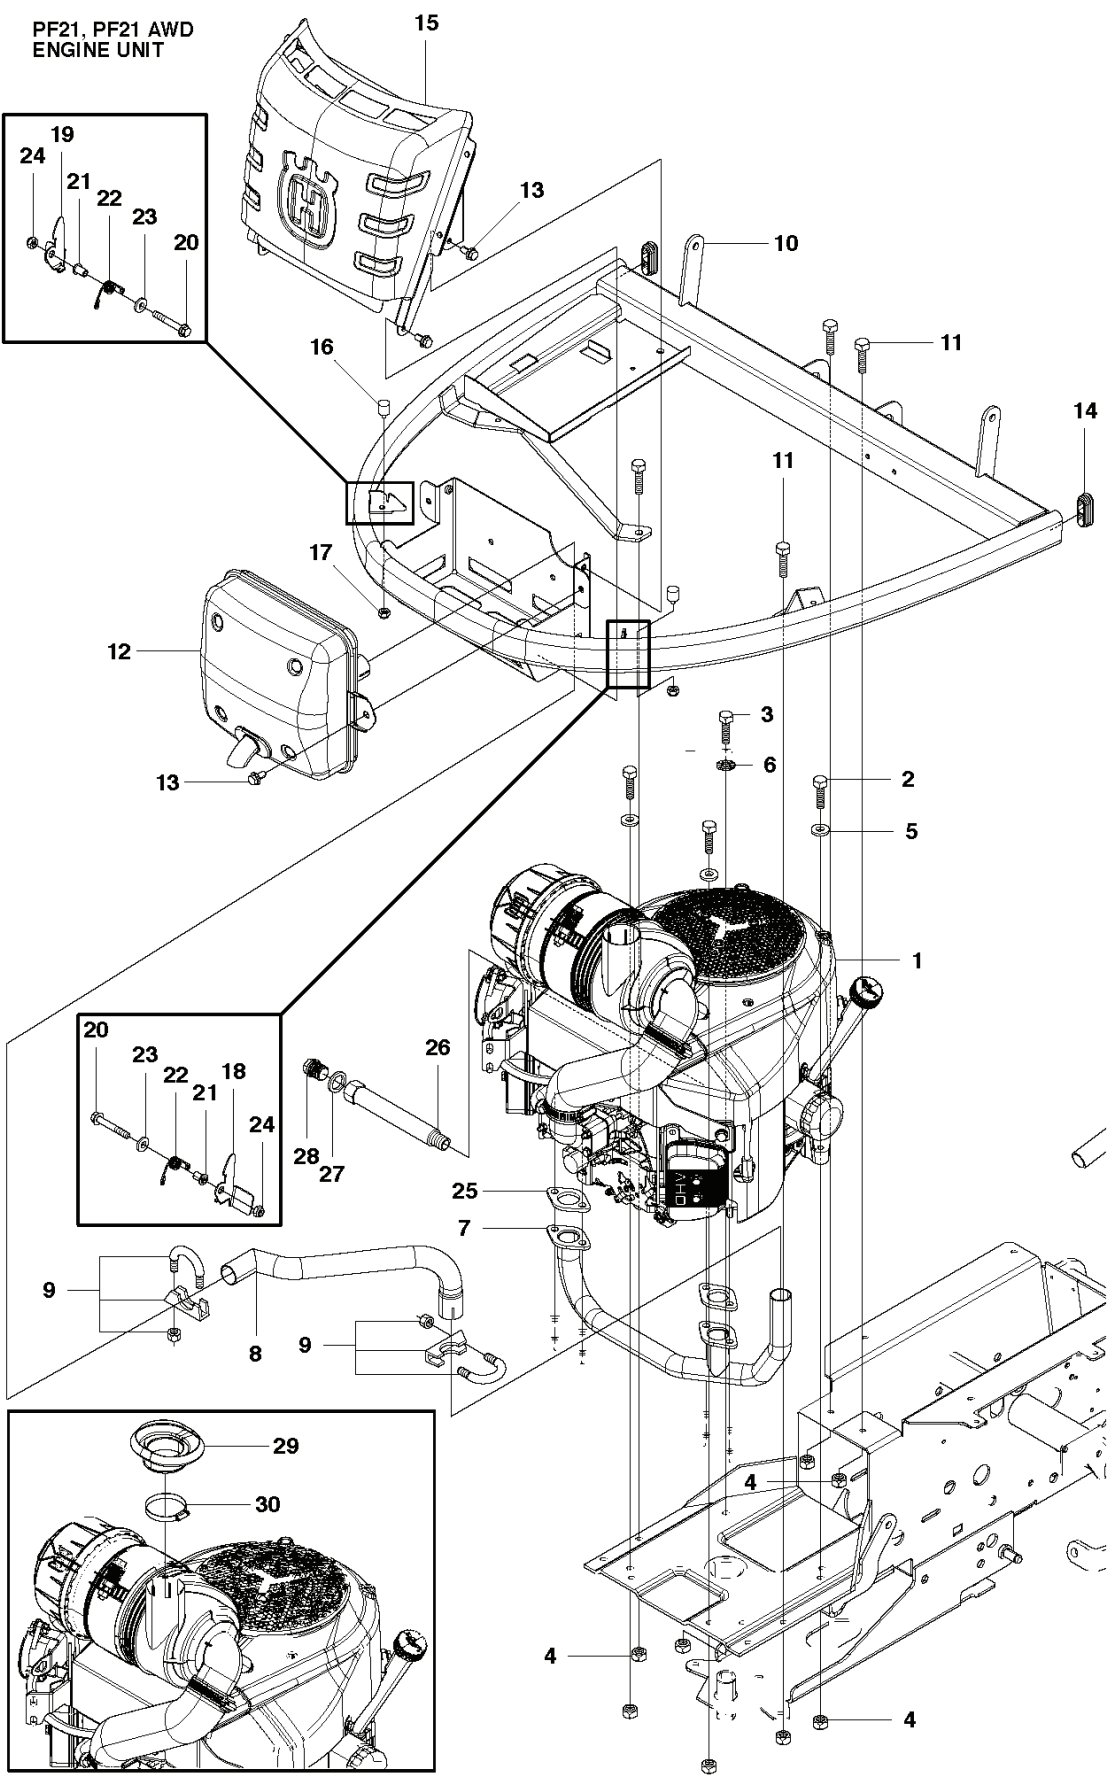

PF21, PF21 AWD
ENGINE UNIT

REF.	PART NO.	DESCRIPTION	REMARK	QTY.	KIT
1	502636601	ENGINE		1	
2	725245751	SCREW		3	
3	725245951	SCREW EHHM		1	
4	732211801	LOCK NUT		8	
5	734116401	WASHER		3	
6	735216400	LOCKWASHER		1	
7	502636801	EXHAUST PIPE		1	
8	502637001	EXHAUST EXTENDER		1	
9	506668401	CLAMP ASSY		2	
10	502530401	ENGINE FRAME		1	
11	725245171	SCREW EHHM		4	
12	544392701	MUFFLER ASSY		1	
13	535475212	SCREW EHHFM		6	
14	504643601	PLUG		2	
15	505395501	HEAT PROTECTOR		1	
16	504638801	DAMPER		2	
17	732211401	LOCK NUT		2	
18	504613401	LATCH		1	
19	504613402	LATCH		1	
20	725237451	SCREW EHHM		2	
21	504638401	BUSHING		2	
22	504639001	SPRING		2	
23	734115441	WASHER		2	
24	732211601	LOCK NUT		2	
25	535414236	GASKET		2	1
26	535414416	JOINT		1	1
27	531001190	O-RING		1	1
28	535414460	PLUG		1	1
29	504546901	BELLOWS		1	
30	544202703	HOSE CLAMP		1