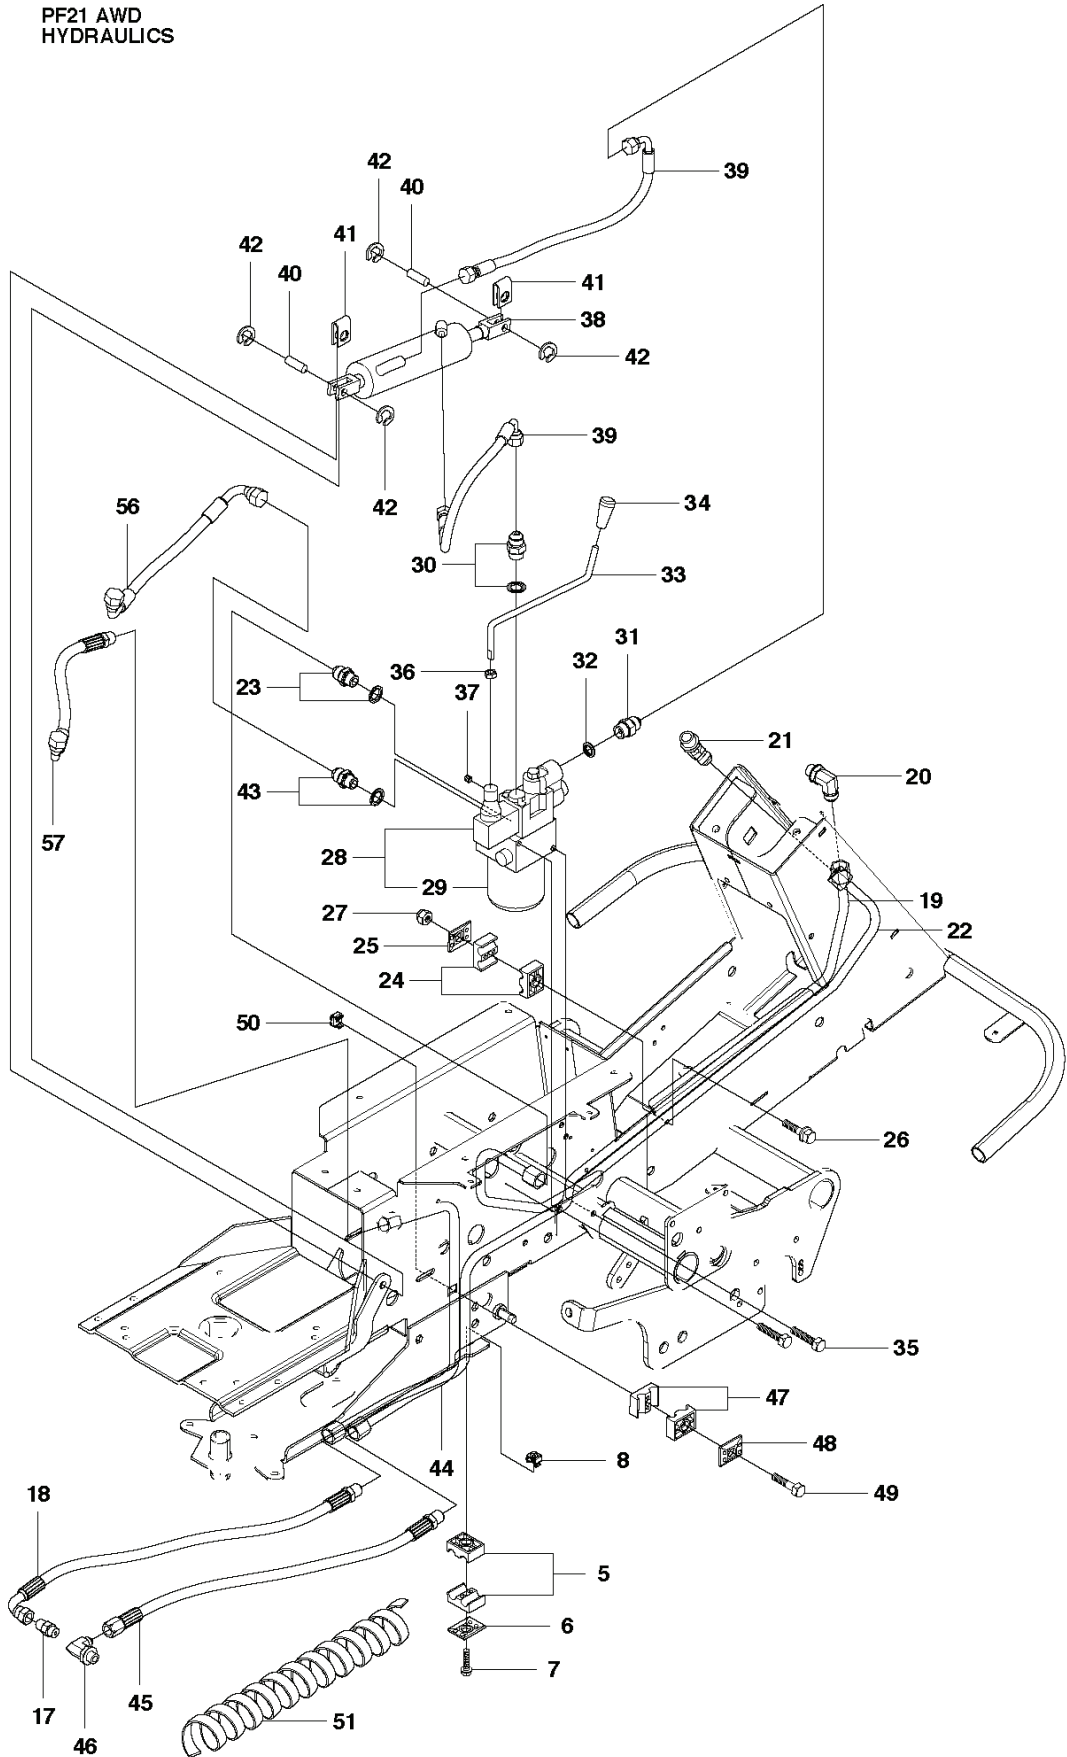

PF21 AWD
HYDRAULICS

REF.	PART NO.	DESCRIPTION	REMARK	QTY.	KIT
5	544373302	PIPE CLAMP		1	
6	544373802	COVER PLATE		1	
7	506570107	SCREW EHHFM		1	
8	544811701	CAGE NUT		1	
17	535426805	PIPE FITTING		1	
18	535450301	HYDRAULIC HOSE		1	
19	544834201	HYDRAULIC PIPE		1	
20	535437301	PIPE FITTING		1	
21	535426901	PIPE FITTING		1	
22	504209901	HYDRAULIC PIPE		1	
23	535426801	PIPE FITTING		1	
24	544373303	PIPE CLAMP		1	
25	535438501	COVER WASHER		1	
26	535475245	SCREW EHHFM		1	
27	732211601	LOCK NUT		1	
28	522535602	FILTER UNIT		1	
29	535427502	FILTER		1	
30	535426805	PIPE FITTING		1	
31	535437101	PIPE FITTING		1	
32	535437201	WASHER		1	
33	505440001	LIFTING LEVER		1	
34	535438201	KNOB		1	
35	725244971	SCREW EHHM		2	
36	731231801	HEXAGON NUT		1	
37	728844305	SCREW IHSETM		1	
38	535427201	CYLINDER ASSY		1	
39	535427103	HYDRAULIC HOSE		2	
40	535437601	LOCKING PIN		2	
41	535456601	U-PLÁT		2	
42	735311200	CIRCLIP		4	
43	535426801	PIPE FITTING		1	
44	504643401	HYDRAULIC PIPE		1	
45	575415301	HYDRAULIC HOSE		1	
46	535437305	PIPE FITTING		1	
47	544373303	PIPE CLAMP		1	
48	535438501	COVER WASHER		1	
49	535475245	SCREW EHHFM		1	
50	544811702	CAGE NUT		1	
51	544026607	HOSE GUARD		1	
56	505520401	HYDRAULIC HOSE		1	
57	505496901	HYDRAULIC HOSE		1