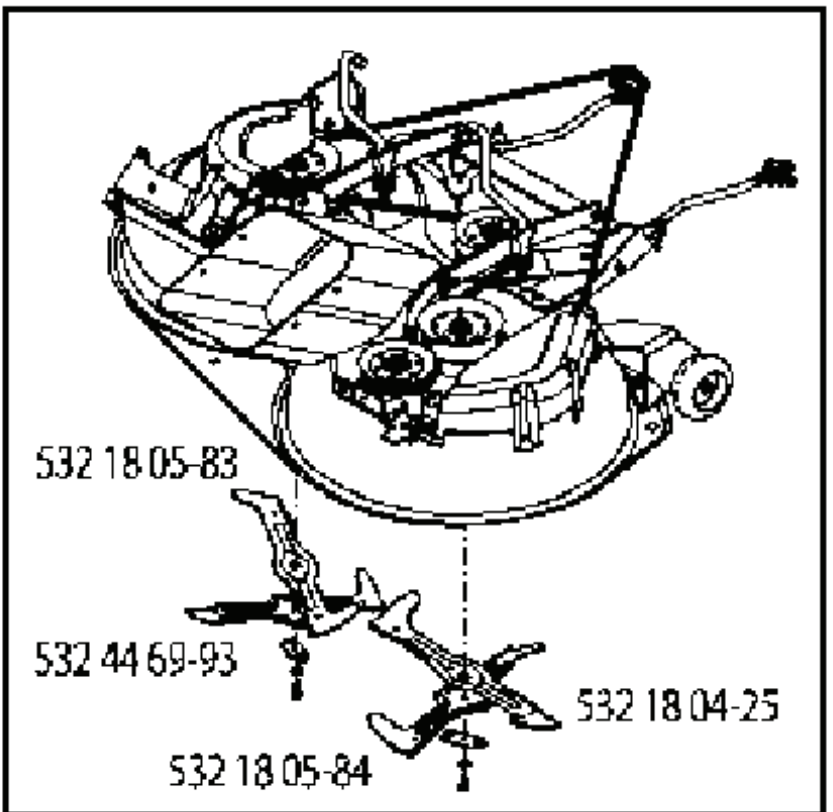

REF.	PART NO.	DESCRIPTION	REMARK	QTY.	KIT
1	000000000	W/O DESCRIPTION	Engine Kohler Model No. SV590-3210 438332) (Order parts from engine manufacturer.)	1	
2	532188655	MUFFLER		1	
9	532194320	BELT GUIDE		1	
11	587241601	CLUTCH		1	
12	532405097	PULLEY		1	
15	581289901	TANK		1	
18	532430220	FUEL CAP		1	
20	532183897	CONTROL		1	
21	532416358	SCREW		1	
28	532137040	HOSE		1	
29	532137180	SPARK ARRESTER KIT		1	
37	532123487	HOSE CLAMP		1	
41	532126197	WASHER		1	
42	810040700	WASHER		1	
45	873510400	NUT		1	
69	532185909	GASKET		1	
79	532192334	SCREW		1	
85	532179953	BOLT		1	
87	537171877	BOLT		1	
90	817000616	SCREW		1	
92	817120616	SCREW		1	
94	532188654	TUBE EXHAUST		1	
96	819091416	WASHER		1	
97	817670412	SCREW		1	
102	817060516	SCREW		1	
108	532423041	COVER		1	
122	532421922	EXTENSION PIPE		1