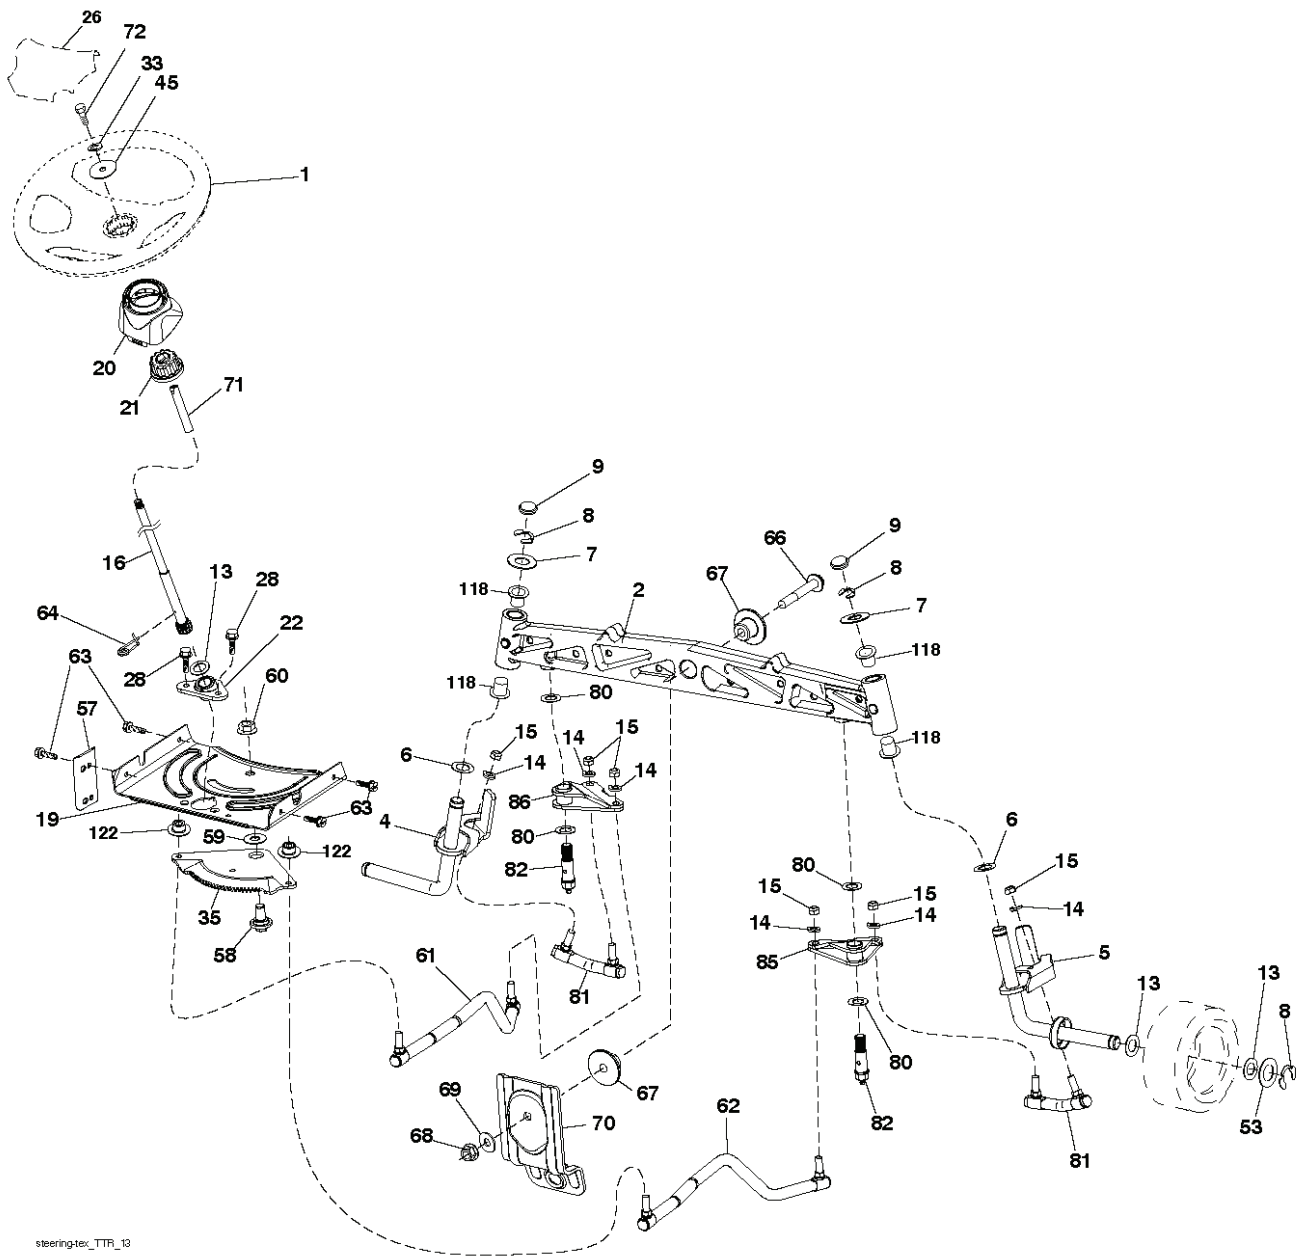

engine-tex_Kohl_64

REF.	PART NO.	DESCRIPTION	REMARK	QTY.	KIT
1	000000000	W/O DESCRIPTION	Engine Kohler Model No. SV590-3210 438332) (Order parts from engine manufacturer.)	1	
2	532188655	MUFFLER		1	
9	532194320	BELT GUIDE		1	
11	587241601	CLUTCH		1	
12	532405097	PULLEY		1	
15	581289901	TANK		1	
18	532430220	FUEL CAP		1	
20	532183897	CONTROL		1	
21	532416358	SCREW		1	
28	532137040	HOSE		1	
29	532137180	SPARK ARRESTER KIT		1	
37	532123487	HOSE CLAMP		1	
41	532126197	WASHER		1	
42	810040700	WASHER		1	
45	873510400	NUT		1	
69	532185909	GASKET		1	
79	532192334	SCREW		1	
85	532179953	BOLT		1	
87	537171877	BOLT		1	
90	817000616	SCREW		1	
92	817120616	SCREW		1	
94	532188654	TUBE EXHAUST		1	
96	819091416	WASHER		1	
97	817670412	SCREW		1	
102	817060516	SCREW		1	
108	532423041	COVER		1	
122	532421922	EXTENSION PIPE		1	

IGNITION SWITCH

POSITION	CIRCUIT	"MAKE"
OFF	M+G+A1	
RUN/OVERRIDE	B+A1	
RUN	B+A1	L+A2
START	B + S + A1	

CHASSIS HARNESS CONNECTOR (C1) (MATING SIDE)

DASH HARNESS CONNECTOR (C1) (MATING SIDE)

WIRING INSULATED CLIPS
 NOTE: IF WIRING INSULATED CLIPS WERE REMOVED FOR SERVICING OF UNIT, THEY SHOULD BE RE-INSTALLED TO PROPERLY SECURE YOUR WIRING.

NON-REMOVABLE CONNECTIONS

REMOVABLE CONNECTIONS

seat-hex_6.5SL_3

REF.	PART NO.	DESCRIPTION	REMARK	QTY.	KIT
1	532439822	SEAT		1	
2	532180166	BRACKET		1	
3	532140675	STRAP		1	
6	873800600	NUT		1	
7	532124181	SPRING		1	
8	532171877	BOLT		1	
10	532196977	PLATE		1	
21	532171852	BOLT		1	
37	873800500	LOCK NUT		1	
40	532197661	HANDLE		1	
41	532198200	SPRING		1	
43	874760612	BOLT		1	
44	819133812	WASHER		1	