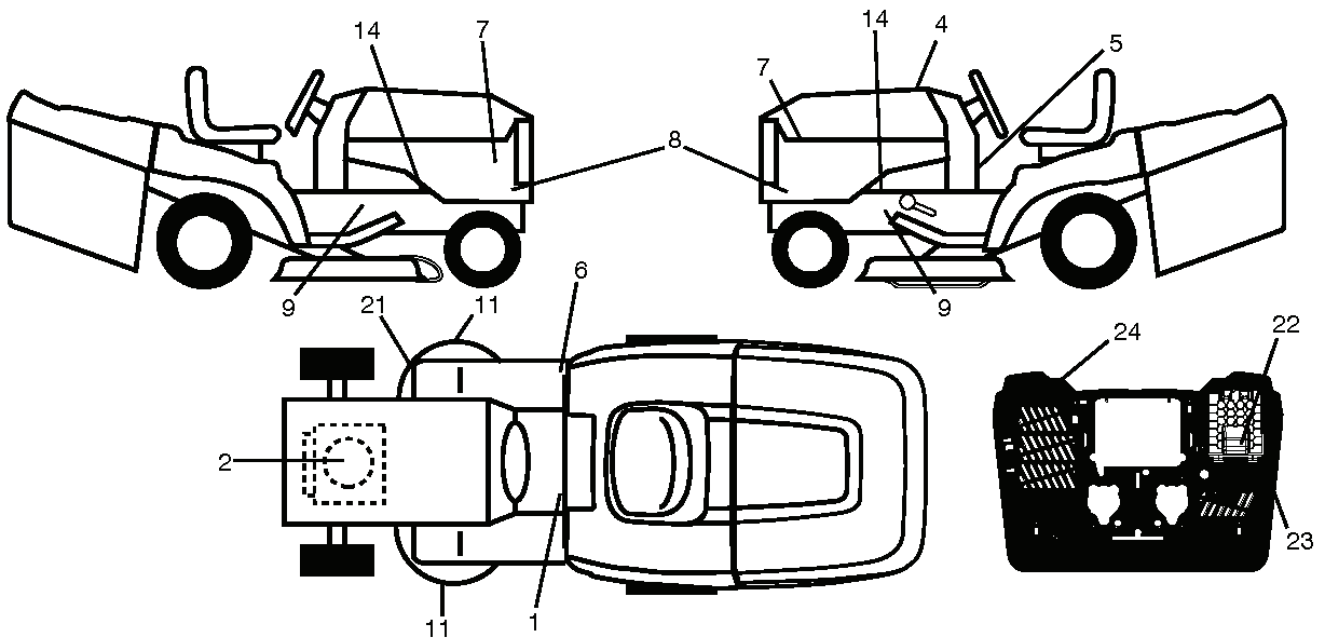

REF.	PART NO.	DESCRIPTION	REMARK	QTY.	KIT
1	532445503	DECAL		1	
2	532196841	DECAL		1	
4	586049701	DECAL		1	
5	532440247	DECAL		1	
6	532180432	DECAL		1	
7	581627301	DECAL		1	
8	532446775	DECAL		1	
9	532401146	DECAL		1	
11	532182166	DECAL		1	
14	532159736	DECAL		1	
21	532441189	DECAL		1	
22	532445102	DECAL		1	
23	532444619	DECAL		1	
24	532445493	DECAL		1	
--	532441409	PAD		1	
--	532441410	PAD		1