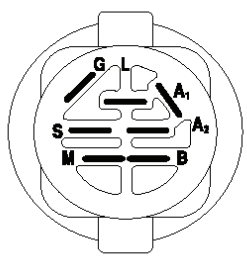

IGNITION SWITCH

POSITION	CIRCUIT	"MAKE"
OFF	M+G+A1	
RUN/OVERRIDE	B+A1	
RUN	B+A1	L+A2
START	B + S + A1	

WIRING INSULATED CLIPS
NOTE: IF WIRING INSULATED CLIPS WERE REMOVED FOR SERVICING OF UNIT, THEY SHOULD BE RE-INSTALLED TO PROPERLY SECURE YOUR WIRING.