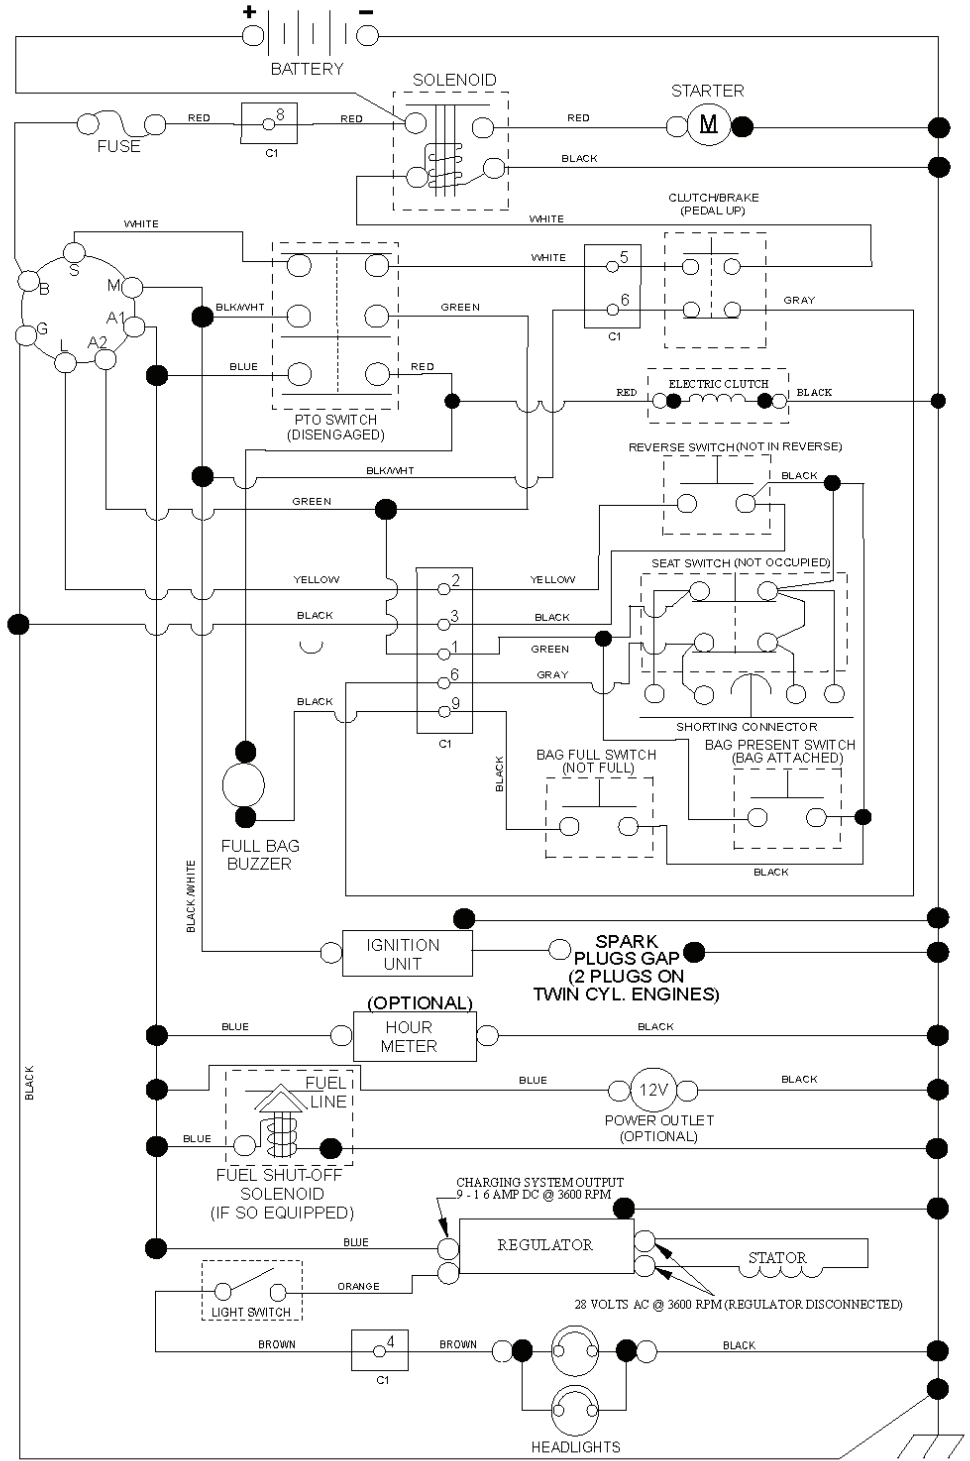

IGNITION SWITCH

POSITION	CIRCUIT	"MAKE"
OFF	M+G+A1	
RUN/OVERRIDE	B+A1	
RUN	B+A1	L+A2
START	B + S + A1	

WIRING INSULATED CLIPS
NOTE: IF WIRING INSULATED CLIPS WERE REMOVED FOR SERVICING OF UNIT, THEY SHOULD BE RE-INSTALLED TO PROPERLY SECURE YOUR WIRING.