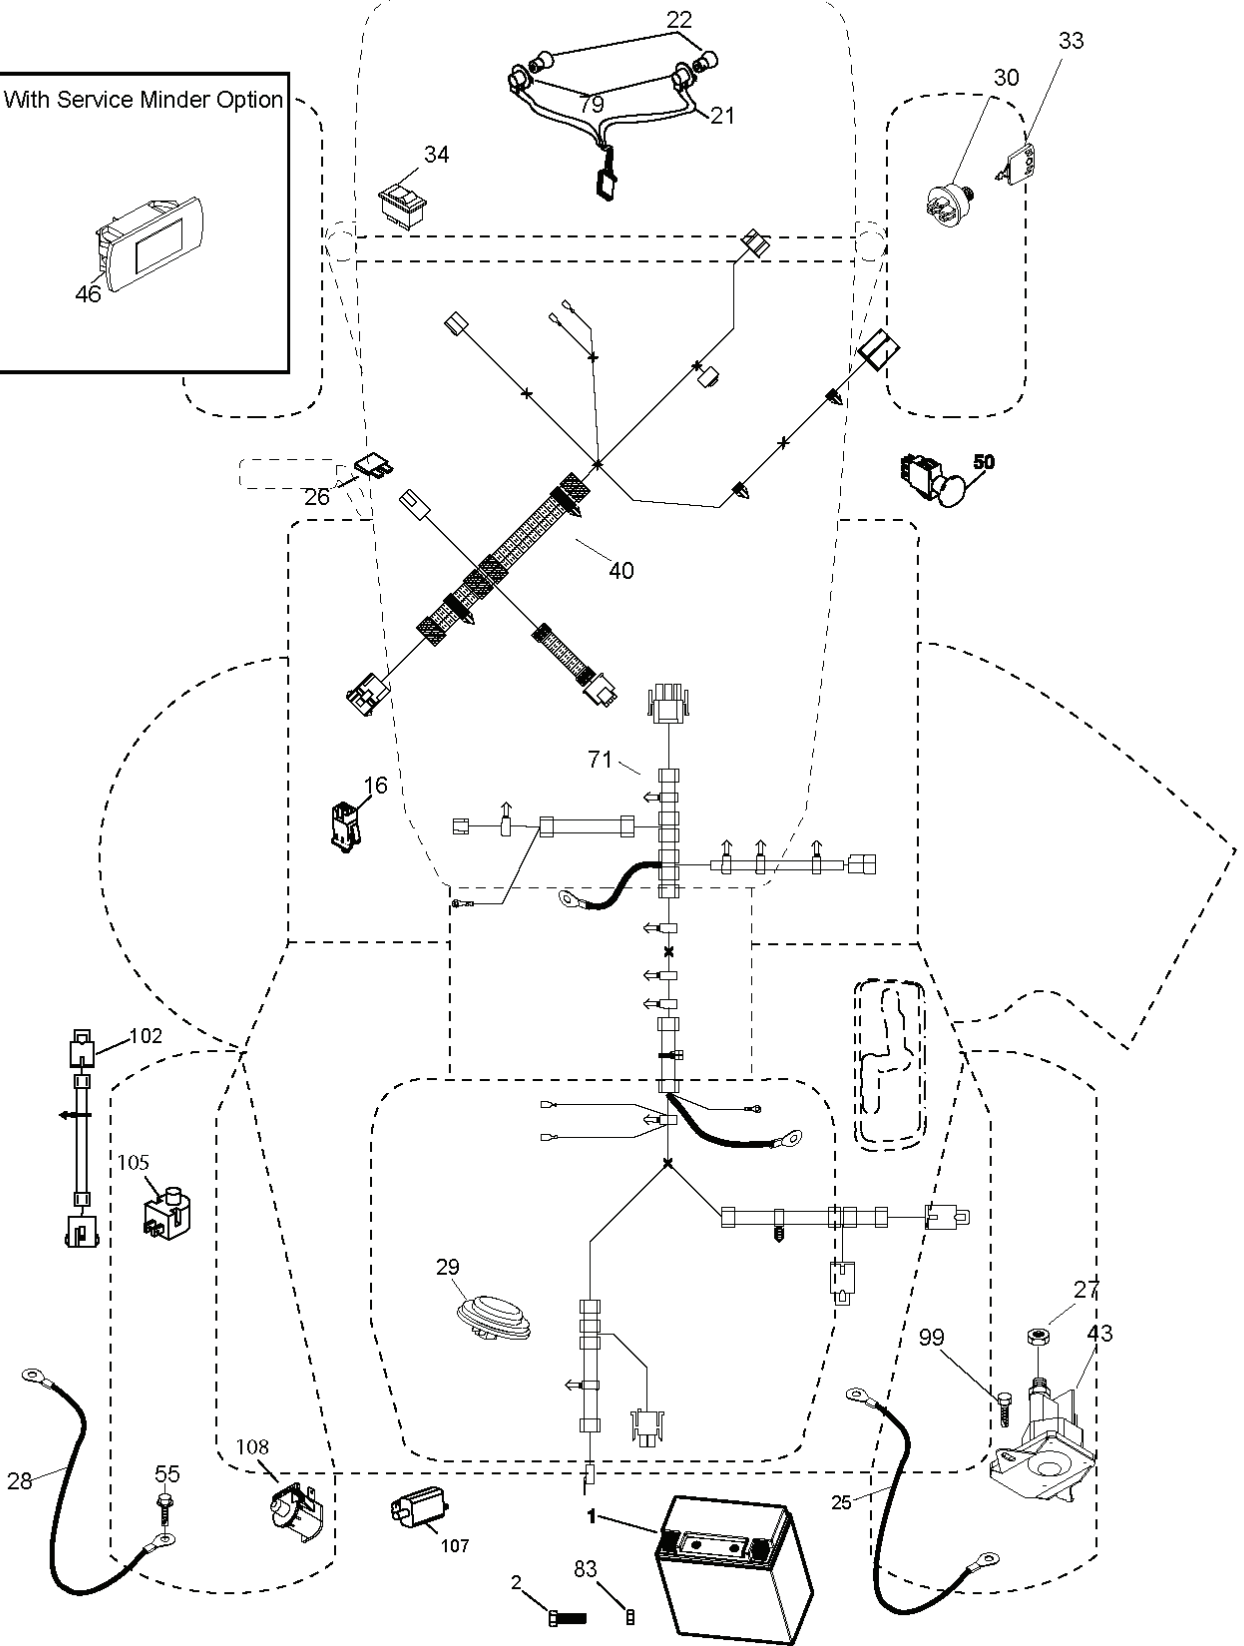

TC09S

With Service Minder Option

REF.	PART NO.	DESCRIPTION	REMARK	QTY.	KIT
1	532437157	BATTERY		1	
2	532440923	SCREW		1	
16	532176138	MICRO SWITCH		1	
21	532400252	HARNESS		1	
22	532004152	BULB		1	
25	532441382	CABLE		1	
26	532175158	FUSE		1	
27	873510400	NUT		1	
28	532441383	CABLE		1	
29	532401545	SWITCH		1	
30	532193350	IGNITION MODULE		1	
33	532411935	KEY		1	
34	532110712	SWITCH		1	
40	532429533	HARNESS		1	
43	532192507	SOLENOID		1	
46	532401763	DISPLAY		1	
50	532174651	SWITCH		1	
55	817060512	SCREW		1	
71	532440820	HARNESS		1	
79	532175242	HOLDER		1	
83	532436774	NUT		1	
99	817720408	SCREW		1	
102	532441262	HARNESS ASSY		1	
105	532407568	SWITCH		1	
107	532180379	SWITCH FBI		1	
108	532421062	SWITCH		1