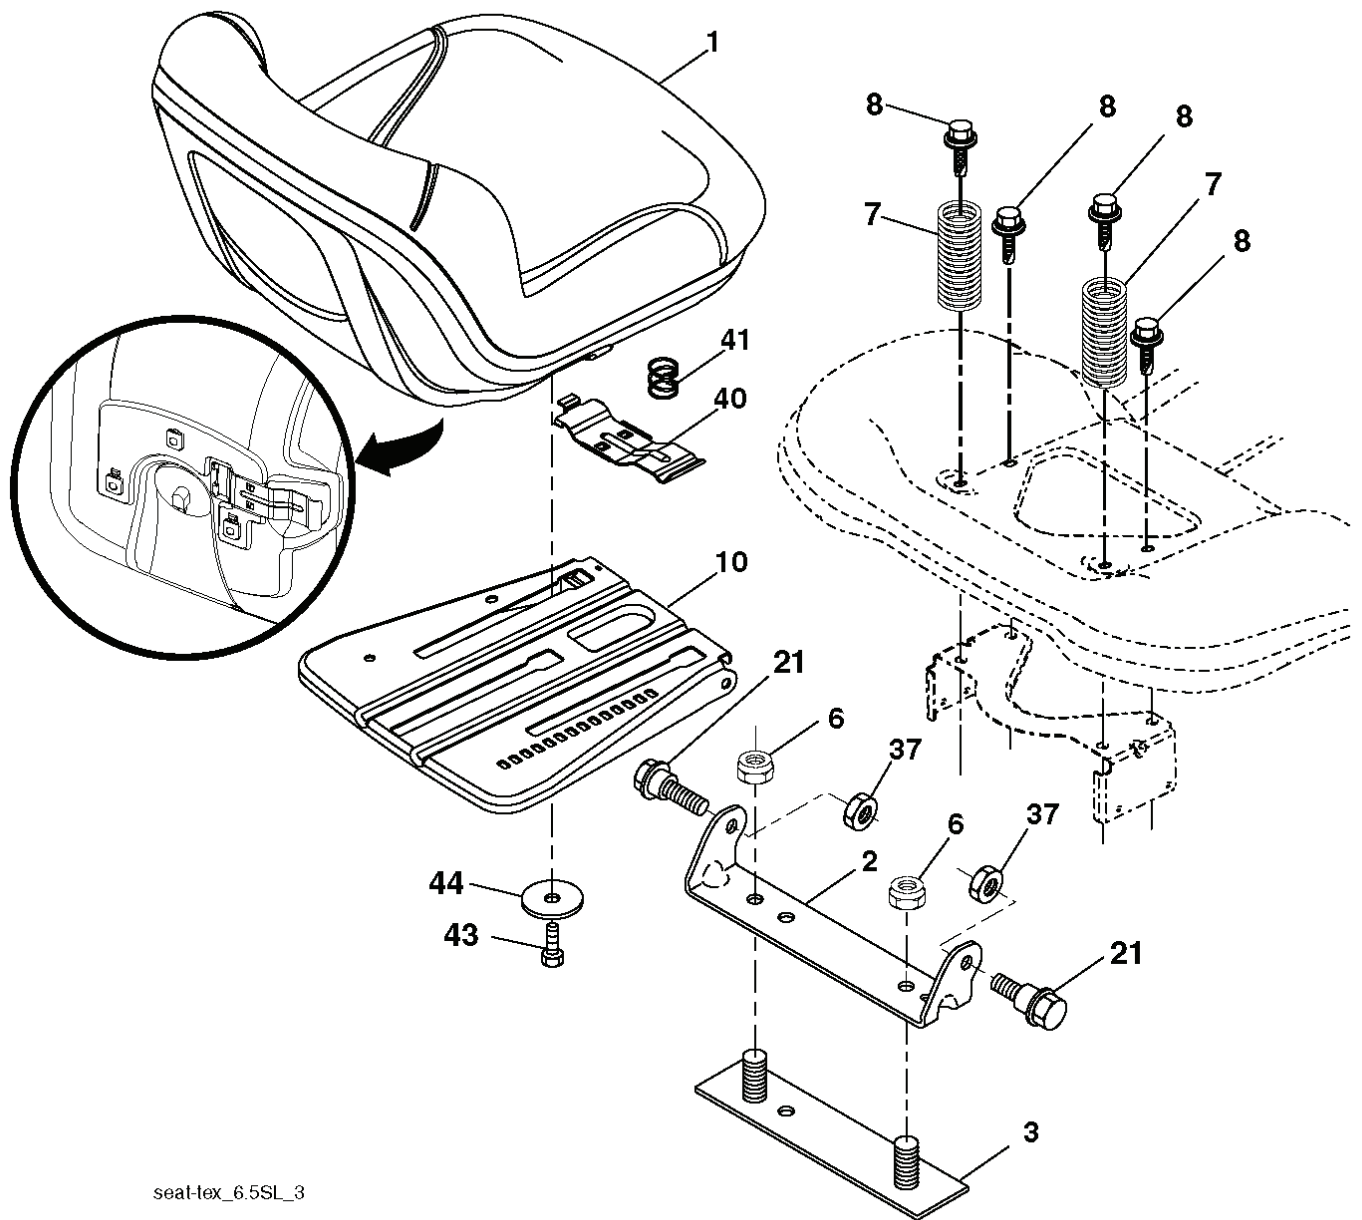

REF.	PART NO.	DESCRIPTION	REMARK	QTY.	KIT
--	581650501	MANDREL	(Includes Housing, Shaft Assembly, And Bearing Only - Pulley/Nut/Washer And Blade Bolt/Washers Not Included)	1	
--	581929201	DECK		1	

REF.	PART NO.	DESCRIPTION	REMARK	QTY.	KIT
2	532436996	SHAFT		1	
3	532195231	LEVER		1	
7	580962301	GRIP		1	
10	532196314	SPRING		1	
87	532194209	SPRING		1	
88	532445496	SPRING		1	
89	819191912	WASHER		1	
90	532194208	PIN		1	
91	532195181	LINK		1	
97	817490608	SCREW		1	
98	532195270	LINK		1	
100	873930600	NUT		1	
101	532407003	LINK		1	

IGNITION SWITCH

POSITION	CIRCUIT	"MAKE"
OFF	M+G+A1	
RUN/OVERRIDE	B+A1	
RUN	B+A1	L+A2
START	B + S + A1	

CHASSIS HARNESS CONNECTOR (C1) (MATING SIDE)

DASH HARNESS CONNECTOR (C1) (MATING SIDE)

WIRING INSULATED CLIPS
 NOTE: IF WIRING INSULATED CLIPS WERE REMOVED FOR SERVICING OF UNIT, THEY SHOULD BE RE-INSTALLED TO PROPERLY SECURE YOUR WIRING.

NON-REMOVABLE CONNECTIONS

REMOVABLE CONNECTIONS

seat-hex_6.5SL_3

REF.	PART NO.	DESCRIPTION	REMARK	QTY.	KIT
1	532439822	SEAT		1	
2	532180166	BRACKET		1	
3	532140675	STRAP		1	
6	873800600	NUT		1	
7	532124181	SPRING		1	
8	532171877	BOLT		1	
10	532196977	PLATE		1	
21	532171852	BOLT		1	
37	873800500	LOCK NUT		1	
40	532197661	HANDLE		1	
41	532198200	SPRING		1	
43	874760612	BOLT		1	
44	819133812	WASHER		1	