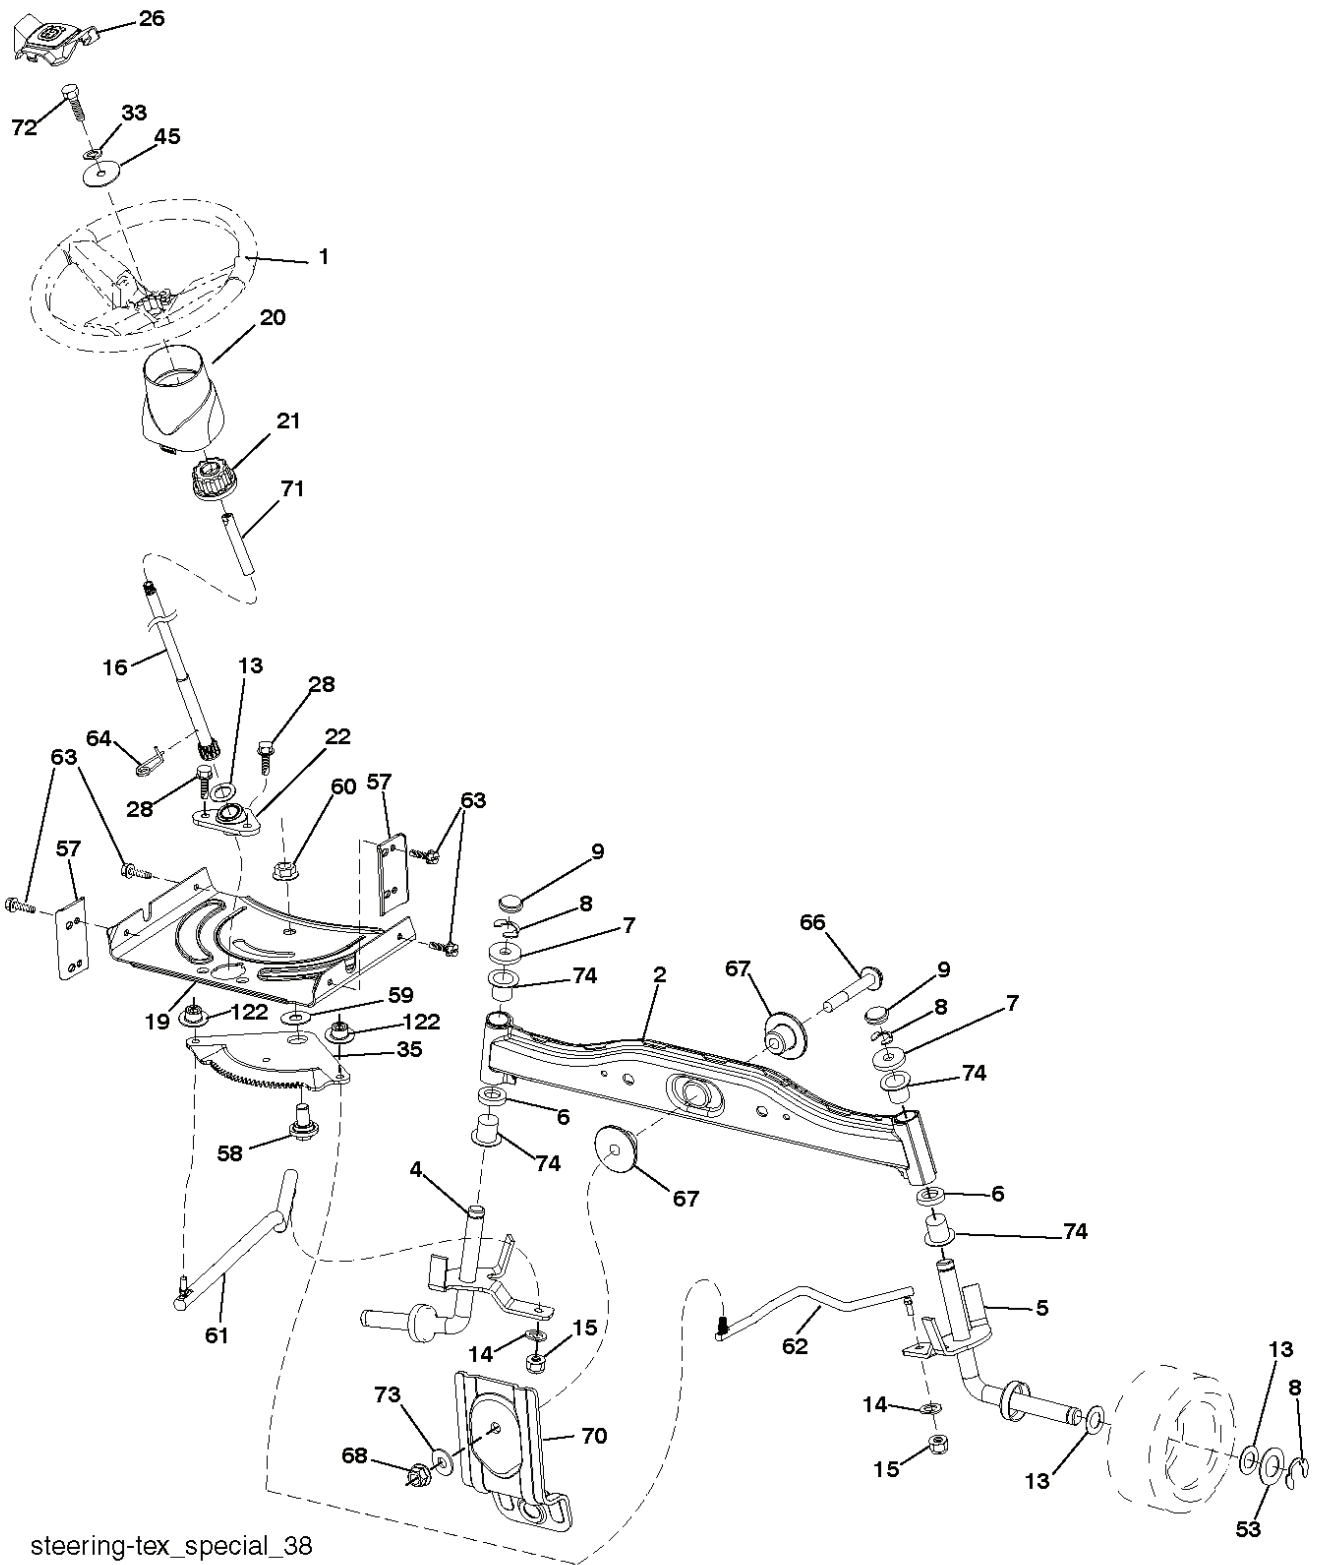

REF.	PART NO.	DESCRIPTION	REMARK	QTY.	KIT
1	587771801	DECK		1	
6	532195186	ARM		1	
7	532416358	SCREW		1	
11	581116301	BLADE		1	
12	584309301	SCREW		1	
13	587256501	SHAFT		1	
14	532187281	BEARING HOUSING		1	
15	585323901	BEARING		1	
19	532196539	BOLT		1	
21	873680500	NUT		1	
23	532192557	HINGE		1	
24	532105304	HUB CAP		1	
25	532197026	TORSION SPRING		1	
26	532110452	NUT		1	
27	532401472	DEFLECTOR		1	
29	532131491	SHAFT		1	
32	532199789	PULLEY		1	
33	532400234	NUT		1	
34	872110612	BOLT		1	
37	819131316	WASHER		1	
38	532199541	BELT GUIDE		1	
40	873900600	NUT		1	
41	584953901	BOLT		1	
42	532197256	SPRING		1	
43	532198410	SPRING		1	
46	532137729	SCREW		1	
55	532197249	ARM		1	
56	532199092	SPACER		1	
57	817000616	SCREW		1	
59	532141043	GUARD		1	
60	532199471	ARM		1	
63	532199470	ARM		1	
64	532199790	LINK		1	
67	532403012	HANDLE		1	
68	532408381	BELT		1	
69	872140505	BOLT		1	
70	532401246	CLUTCH		1	
122	532197258	BELT GUIDE		1	
123	532197259	BELT GUIDE		1	
144	532193414	BELT GUIDE		1	
145	532193197	PULLEY		1	
147	532401872	SPRING		1	
152	532435111	CABLE		1	
188	532195161	STUD		1	
189	873900500	NUT		1	
195	817000612	SCREW		1	
199	532400095	BAFFLE		1	
209	819133210	WASHER		1	
--	587253301	MANDREL	Mandrel Assembly (Includes housing, shaft assembly, and bearing only - pulley/nut/washer and blade bolt/washers not included)	1	
--	532400422	CUTTING DECK		1	

● NON-REMOVABLE CONNECTIONS

○ REMOVABLE CONNECTIONS

seat-tex\_6.5SL\_11

---

REF.	PART NO.	DESCRIPTION	REMARK	QTY.	KIT
1	532424067	SEAT		1	
2	532180166	BRACKET		1	
6	873800600	NUT		1	
7	587613301	SPRING		1	
8	532171877	BOLT		1	
10	532196977	PLATE		1	
21	587907801	BOLT		1	
37	873800500	LOCK NUT		1	
40	532197661	HANDLE		1	
41	532198200	SPRING		1	
43	874760612	BOLT		1	
44	819133812	WASHER		1	
46	588090401	BOLT		1	