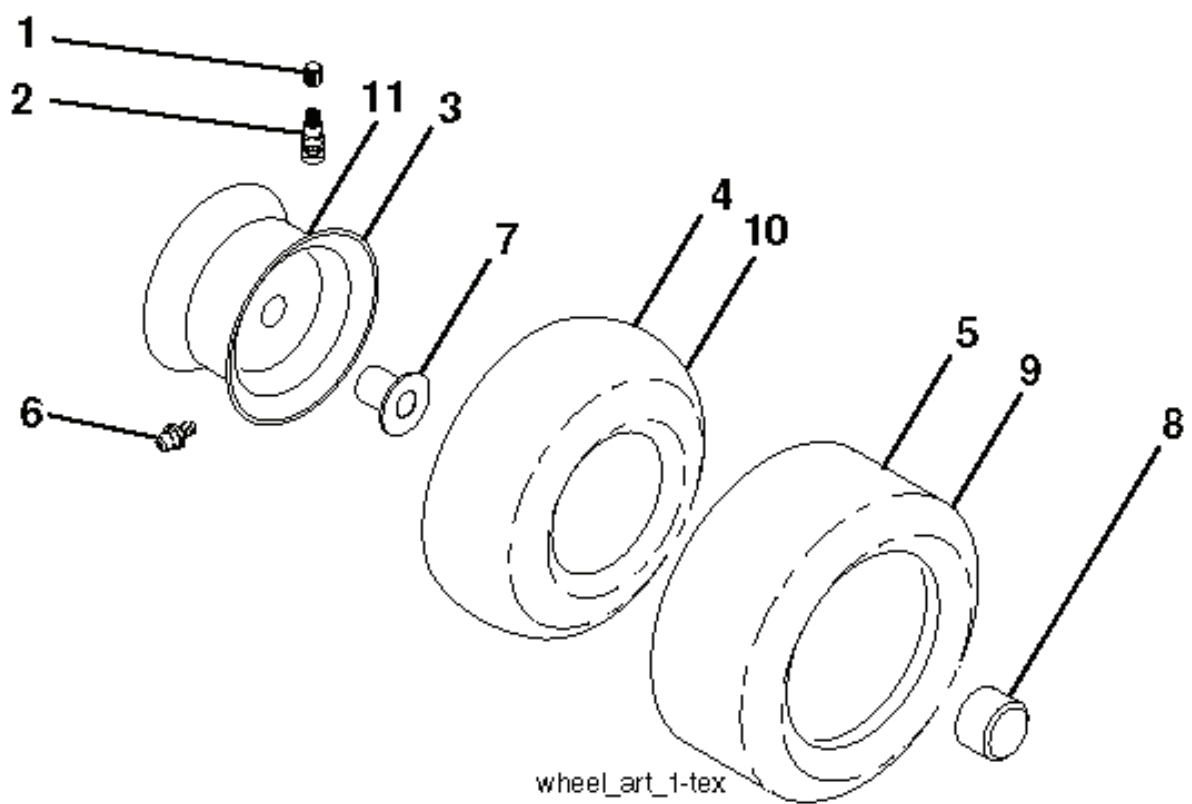

IGNITION SWITCH

POSITION	CIRCUIT	"MAKE"
OFF	M+G+A1	
RUN/OVERRIDE	B+A1	
RUN	B+A1	L+A2
START	B + S + A1	

03107

CHASSIS HARNESS CONNECTOR (MATING SIDE)

DASH HARNESS CONNECTOR (MATING SIDE)

WIRING INSULATED CLIPS  
NOTE: IF WIRING INSULATED CLIPS WERE REMOVED FOR SERVICING OF UNIT, THEY SHOULD BE RE-INSTALLED TO PROPERLY SECURE YOUR WIRING.

● NON-REMOVABLE CONNECTIONS

○ REMOVABLE CONNECTIONS

seat-tex\_6.5SL\_11

---

REF.	PART NO.	DESCRIPTION	REMARK	QTY.	KIT
1	532424067	SEAT		1	
2	532180166	BRACKET		1	
6	873800600	NUT		1	
7	587613301	SPRING		1	
8	532171877	BOLT		1	
10	532196977	PLATE		1	
21	587907801	BOLT		1	
37	873800500	LOCK NUT		1	
40	532197661	HANDLE		1	
41	532198200	SPRING		1	
43	874760612	BOLT		1	
44	819133812	WASHER		1	
46	588090401	BOLT		1	

wheel\_art\_1-tex

REF.	PART NO.	DESCRIPTION	REMARK	QTY.	KIT
1	532059192	CAP VALVE		1	
2	532065139	NIPPLE		1	
3	532138336	RIM		1	
4	532059904	HOSE		1	
5	532106222	TIRE		1	
6	532124957	FITTING		1	
7	532124959	BEARING		1	
8	532175039	HUB CAP		1	
9	532420531	TIRE		1	
10	532124926	HOSE		1	
11	532138337	RIM SPROCKET		1	
--	532144334	SEALING FOAM		1	
	PART NO.		REMARK		KIT