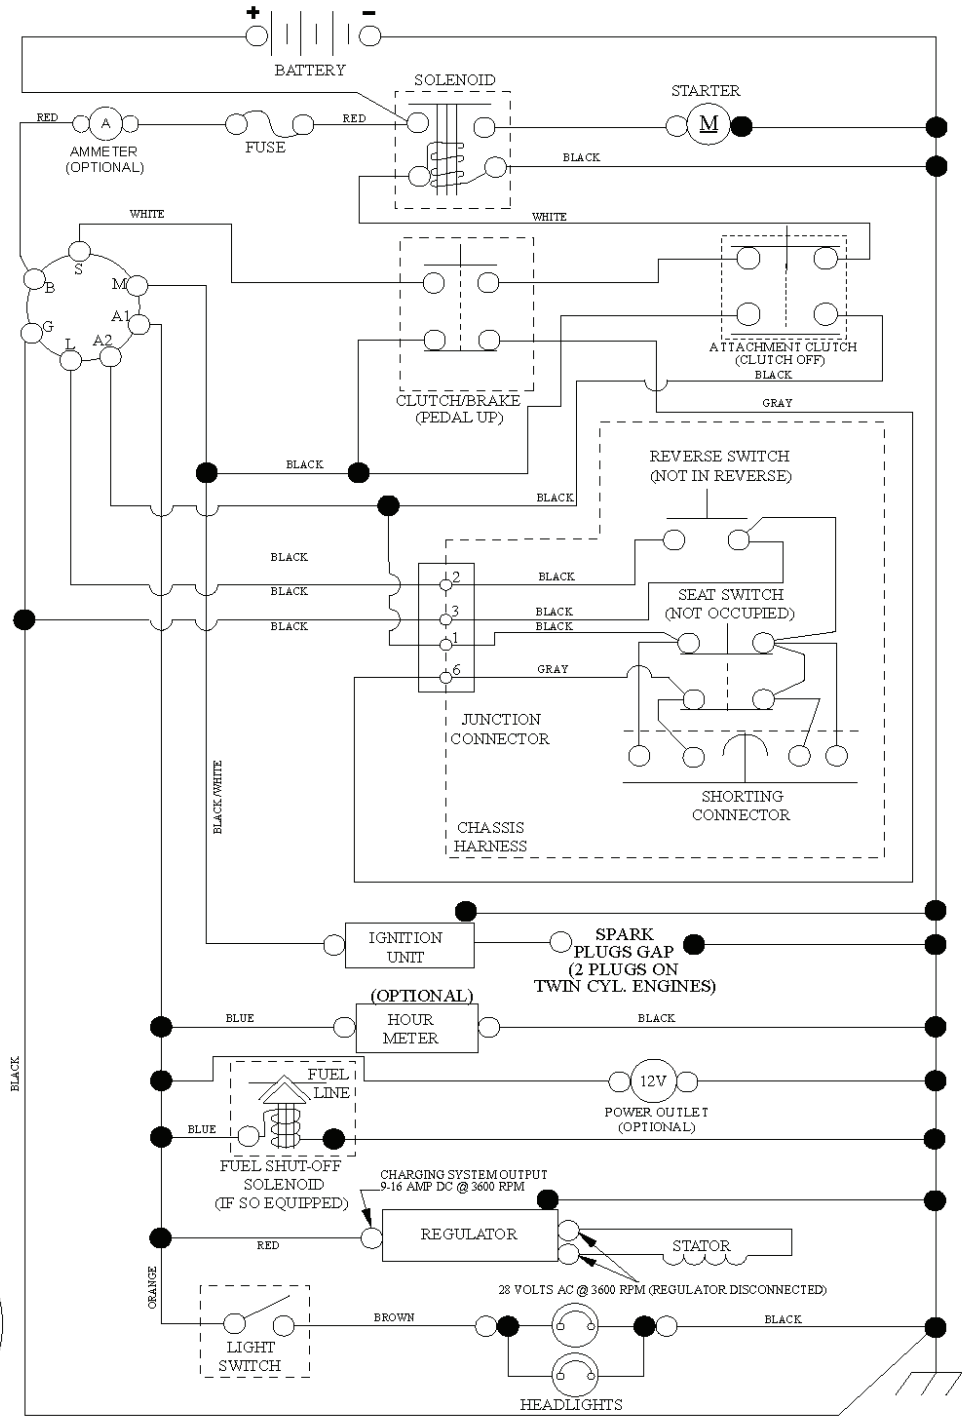

IGNITION SWITCH

POSITION	CIRCUIT	"MAKE"
OFF	M+G+A1	
RUN/OVERRIDE	B+A1	
RUN	B+A1	L+A2
START	B + S + A1	

03107

WIRING INSULATED CLIPS
NOTE: IF WIRING INSULATED CLIPS WERE REMOVED FOR SERVICING OF UNIT, THEY SHOULD BE RE-INSTALLED TO PROPERLY SECURE YOUR WIRING.

● NON-REMOVABLE CONNECTIONS

○ REMOVABLE CONNECTIONS