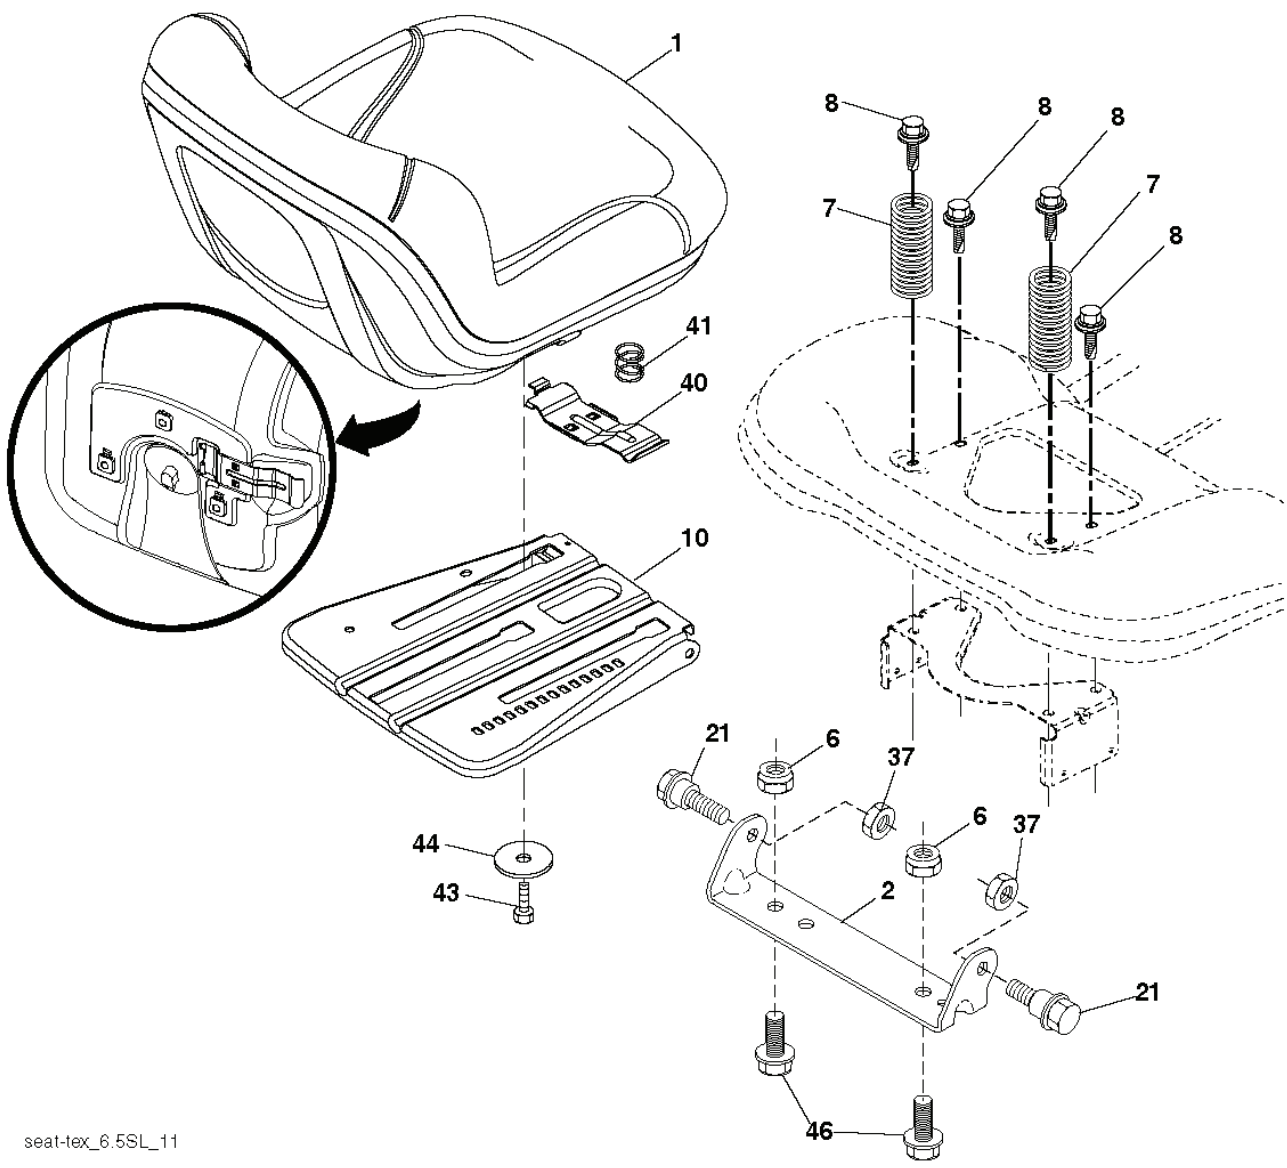

IGNITION SWITCH

POSITION	CIRCUIT	"MAKE"
OFF	M+G+A1	
RUN/OVERRIDE	B+A1	
RUN	B+A1	L+A2
START	B + S + A1	

03107

CHASSIS HARNESS CONNECTOR (MATING SIDE)

DASH HARNESS CONNECTOR (MATING SIDE)

WIRING INSULATED CLIPS  
NOTE: IF WIRING INSULATED CLIPS WERE REMOVED FOR SERVICING OF UNIT, THEY SHOULD BE RE-INSTALLED TO PROPERLY SECURE YOUR WIRING.

● NON-REMOVABLE CONNECTIONS

○ REMOVABLE CONNECTIONS

seat-tex\_6.5SL\_11

---

REF.	PART NO.	DESCRIPTION	REMARK	QTY.	KIT
1	532424067	SEAT		1	
2	532180166	BRACKET		1	
6	873800600	NUT		1	
7	587613301	SPRING		1	
8	532171877	BOLT		1	
10	532196977	PLATE		1	
21	587907801	BOLT		1	
37	873800500	LOCK NUT		1	
40	532197661	HANDLE		1	
41	532198200	SPRING		1	
43	874760612	BOLT		1	
44	819133812	WASHER		1	
46	588090401	BOLT		1	