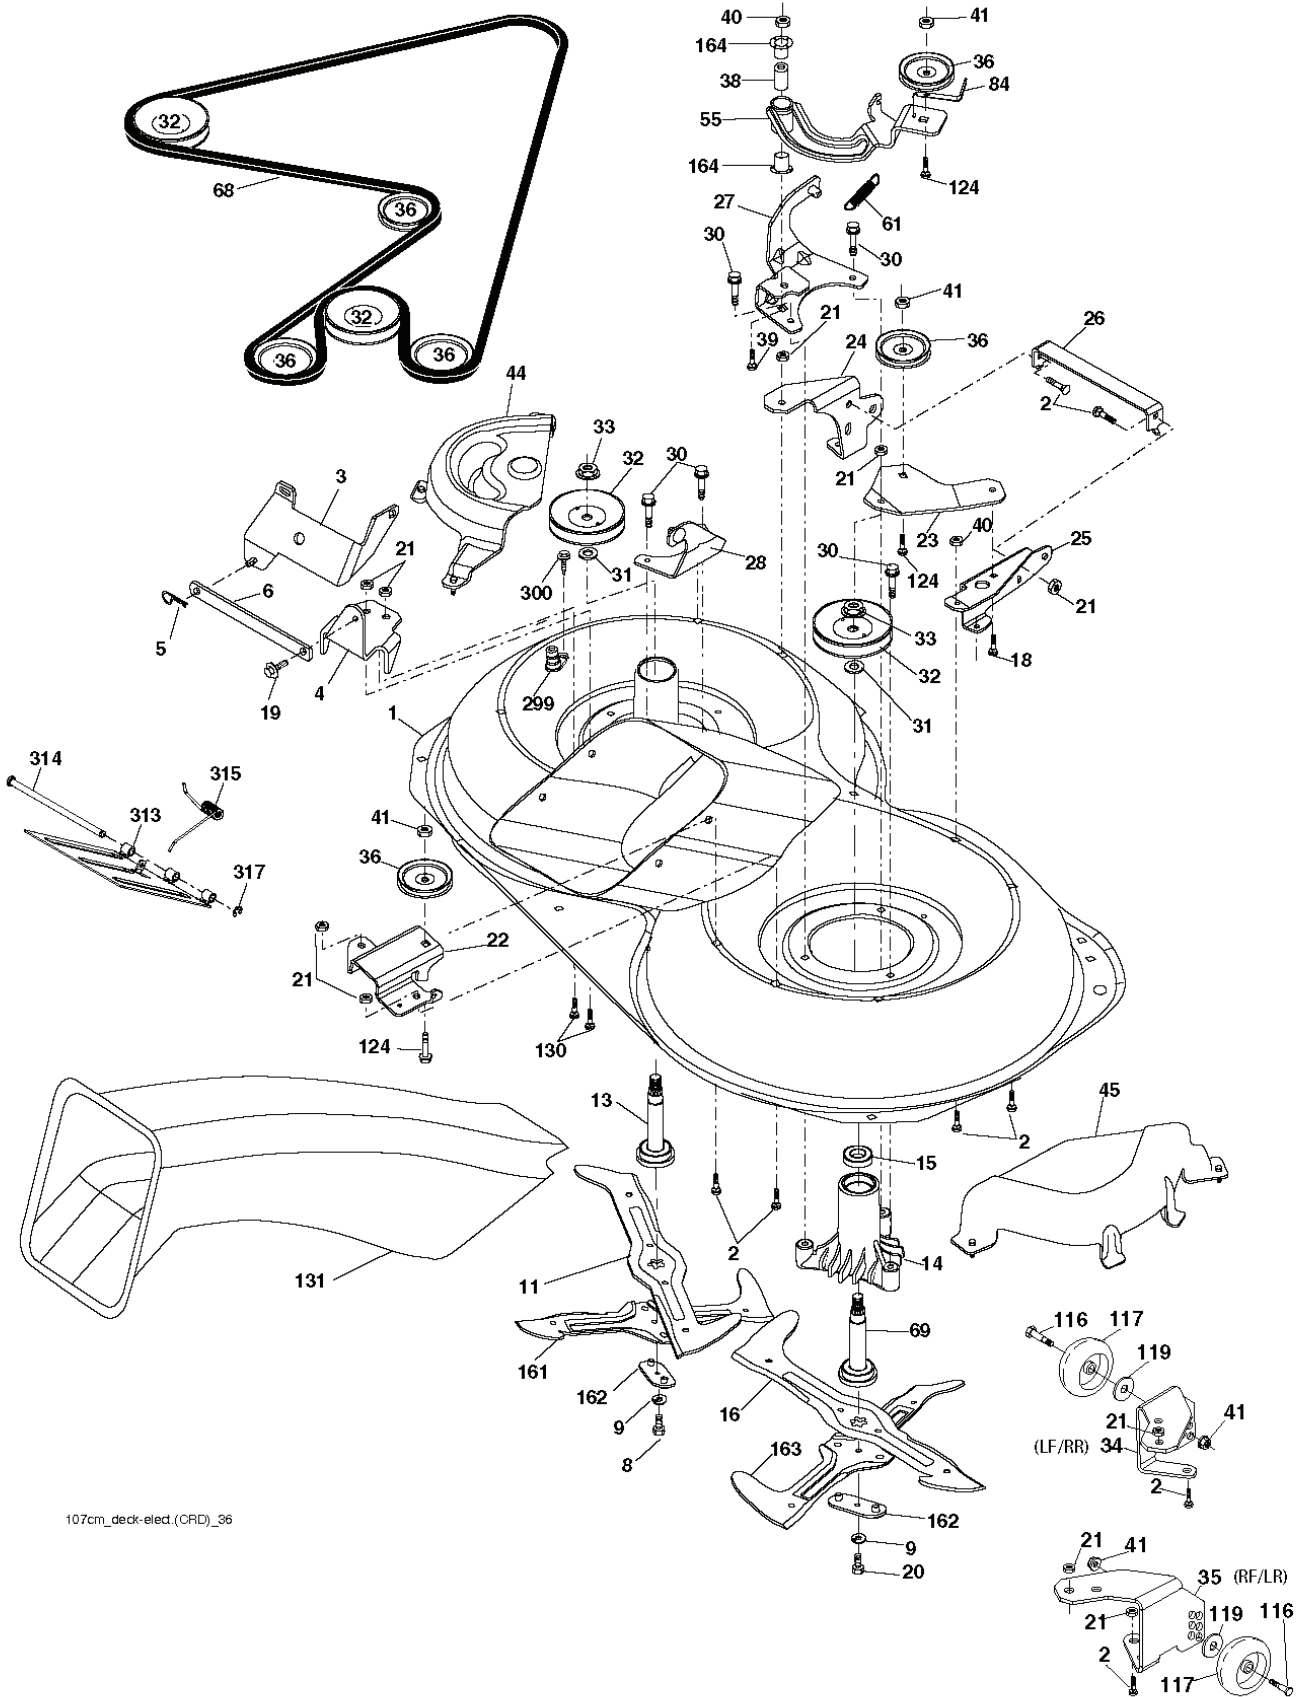

107cm_deck-elect.(CRD)_36

REF.	PART NO.	DESCRIPTION	REMARK	QTY.	KIT
1	532441061	CUTTING DECK		1	
2	872140506	BOLT		1	
3	532431864	BRACKET		1	
4	532169167	BRACKET		1	
5	532124670	RETAINER RING		1	
6	532165557	ROD		1	
8	532181712	BOLT		1	
9	810030600	WASHER		1	
11	532180583	BLADE		1	
13	532137645	SHAFT		1	
14	532128774	BEARING HOUSING		1	
15	532110485	BEARING		1	
16	532180584	BLADE		1	
18	872110606	BOLT		1	
19	532132827	SPEC. BOLT		1	
20	532181713	BOLT		1	
21	873680500	NUT		1	
22	532169165	BRACKET		1	
23	532169166	BRACKET		1	
24	532413436	BRACKET		1	
25	532400105	BRACKET		1	
26	532400110	SUPPORT		1	
27	532169172	BRACKET		1	
28	532169168	BRACKET		1	
30	532173984	SCREW		1	
31	532187690	WASHER		1	
32	532198145	PULLEY		1	
33	532400234	NUT		1	
34	532400103	BRACKET		1	
35	532400104	BRACKET		1	
36	532146763	PULLEY		1	
38	532169851	SPACER		1	
39	872110622	BOLT		1	
40	873680600	NUT		1	
41	873900600	NUT		1	
44	532432773	COVER		1	
45	532432772	COVER		1	
55	532169849	LEVER		1	
61	532199487	SPRING		1	
68	532402009	BELT		1	
69	532165482	SHAFT		1	
84	532156085	BELT GUIDE		1	
116	532193406	BOLT		1	
117	532174873	WHEEL		1	
119	819132012	WASHER		1	
124	872110612	BOLT		1	
130	872110506	BOLT		1	
131	532438163	CHUTE		1	
161	532180424	BLADE		1	
162	532180878	ADAPTER		1	
163	532180425	BLADE		1	
164	532124937	BEARING COL. STRG.		1	
299	532415598	HOSE COUPLING		1	
300	532152927	SCREW		1	
313	532438197	COVER		1	
314	532435861	PEN		1	
315	532439928	SPRING		1	
317	532437988	RING		1	
--	532181857	BEARING HOUSING	Mandrel Assembly (Includes housing, shaft assembly, and bearing only - pulley/nut/washer and blade bolt/washers not included).	1	
--	532181858	BEARING HOUSING		1	
--	532439257	CUTTING DECK		1