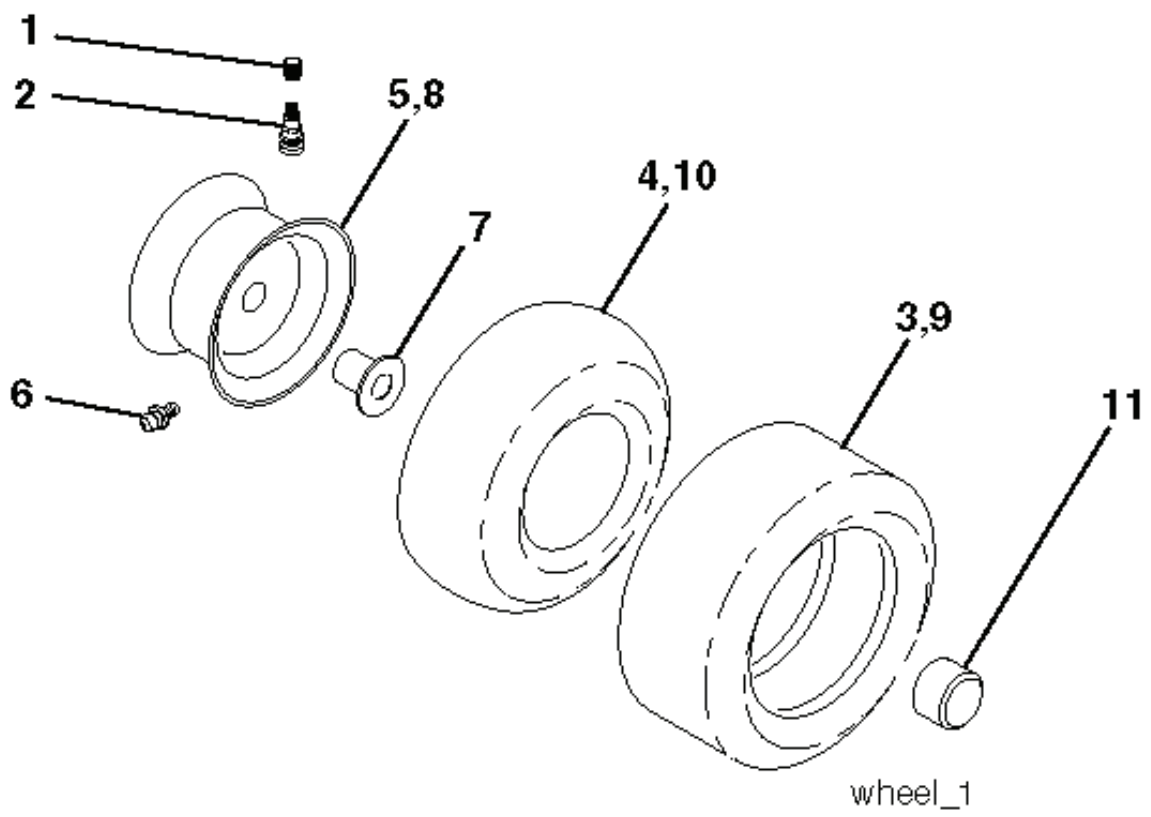

107cm_deck-elect.(CRD)_36

REF.	PART NO.	DESCRIPTION	REMARK	QTY.	KIT
1	532441061	CUTTING DECK		1	
2	872140506	BOLT		1	
3	532431864	BRACKET		1	
4	532169167	BRACKET		1	
5	532124670	RETAINER RING		1	
6	532165557	ROD		1	
8	532181712	BOLT		1	
9	810030600	WASHER		1	
11	532180583	BLADE		1	
13	532137645	SHAFT		1	
14	532128774	BEARING HOUSING		1	
15	532110485	BEARING		1	
16	532180584	BLADE		1	
18	872110606	BOLT		1	
19	532132827	SPEC. BOLT		1	
20	532181713	BOLT		1	
21	873680500	NUT		1	
22	532169165	BRACKET		1	
23	532169166	BRACKET		1	
24	532413436	BRACKET		1	
25	532400105	BRACKET		1	
26	532400110	SUPPORT		1	
27	532169172	BRACKET		1	
28	532169168	BRACKET		1	
30	532173984	SCREW		1	
31	532187690	WASHER		1	
32	532198145	PULLEY		1	
33	532400234	NUT		1	
34	532400103	BRACKET		1	
35	532400104	BRACKET		1	
36	532146763	PULLEY		1	
38	532169851	SPACER		1	
39	872110622	BOLT		1	
40	873680600	NUT		1	
41	873900600	NUT		1	
44	532432773	COVER		1	
45	532432772	COVER		1	
55	532169849	LEVER		1	
61	532199487	SPRING		1	
68	532402009	BELT		1	
69	532165482	SHAFT		1	
84	532156085	BELT GUIDE		1	
116	532193406	BOLT		1	
117	532174873	WHEEL		1	
119	819132012	WASHER		1	
124	872110612	BOLT		1	
130	872110506	BOLT		1	
131	532438163	CHUTE		1	
161	532180424	BLADE		1	
162	532180878	ADAPTER		1	
163	532180425	BLADE		1	
164	532124937	BEARING COL. STRG.		1	
299	532415598	HOSE COUPLING		1	
300	532152927	SCREW		1	
313	532438197	COVER		1	
314	532435861	PEN		1	
315	532439928	SPRING		1	
317	532437988	RING		1	
--	532181857	BEARING HOUSING	Mandrel Assembly (Includes housing, shaft assembly, and bearing only - pulley/nut/washer and blade bolt/washers not included).	1	
--	532181858	BEARING HOUSING		1	
--	532439257	CUTTING DECK		1	