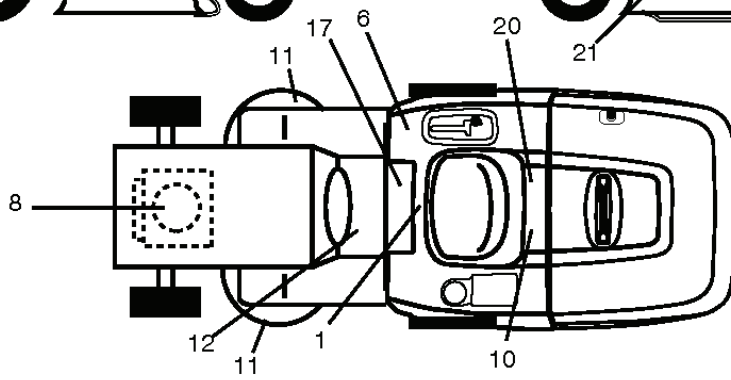

CTH192, 96061030900, 2010-12

SPARE PARTS LIST

REF.	PART NO.	DESCRIPTION	REMARK	QTY.	KIT
531029501	531029501	AIR FILTER		1	
531029502	531029502	FILTER		1	
531029504	531029504	SPARK PLUG		1	
531029503	531029503	FILTER		1	
532170140	532170140	BELT		1	
532402009	532402009	BELT		1	
532180583	532180583	BLADE		1	
532180424	532180424	BLADE		1	
532180584	532180584	BLADE		1	
532180425	532180425	BLADE		1	

REF.	PART NO.	DESCRIPTION	REMARK	QTY.	KIT
1	532400389	LABEL		1	
2	532440248	DECAL		1	
3	581627301	DECAL		1	
4	532440553	DECAL		1	
6	532180432	DECAL		1	
8	532196841	DECAL		1	
10	532145005	DECAL		1	
11	532182166	DECAL		1	
12	532159737	DECAL		1	
14	532159736	DECAL		1	
17	532140837	DECAL		1	
18	532409725	DECAL		1	
20	532166960	DECAL		1	
21	532166286	DECAL		1	
--	532138311	DECAL		1	
--	532441494	PAD		1	
--	532440648	PAD		1	