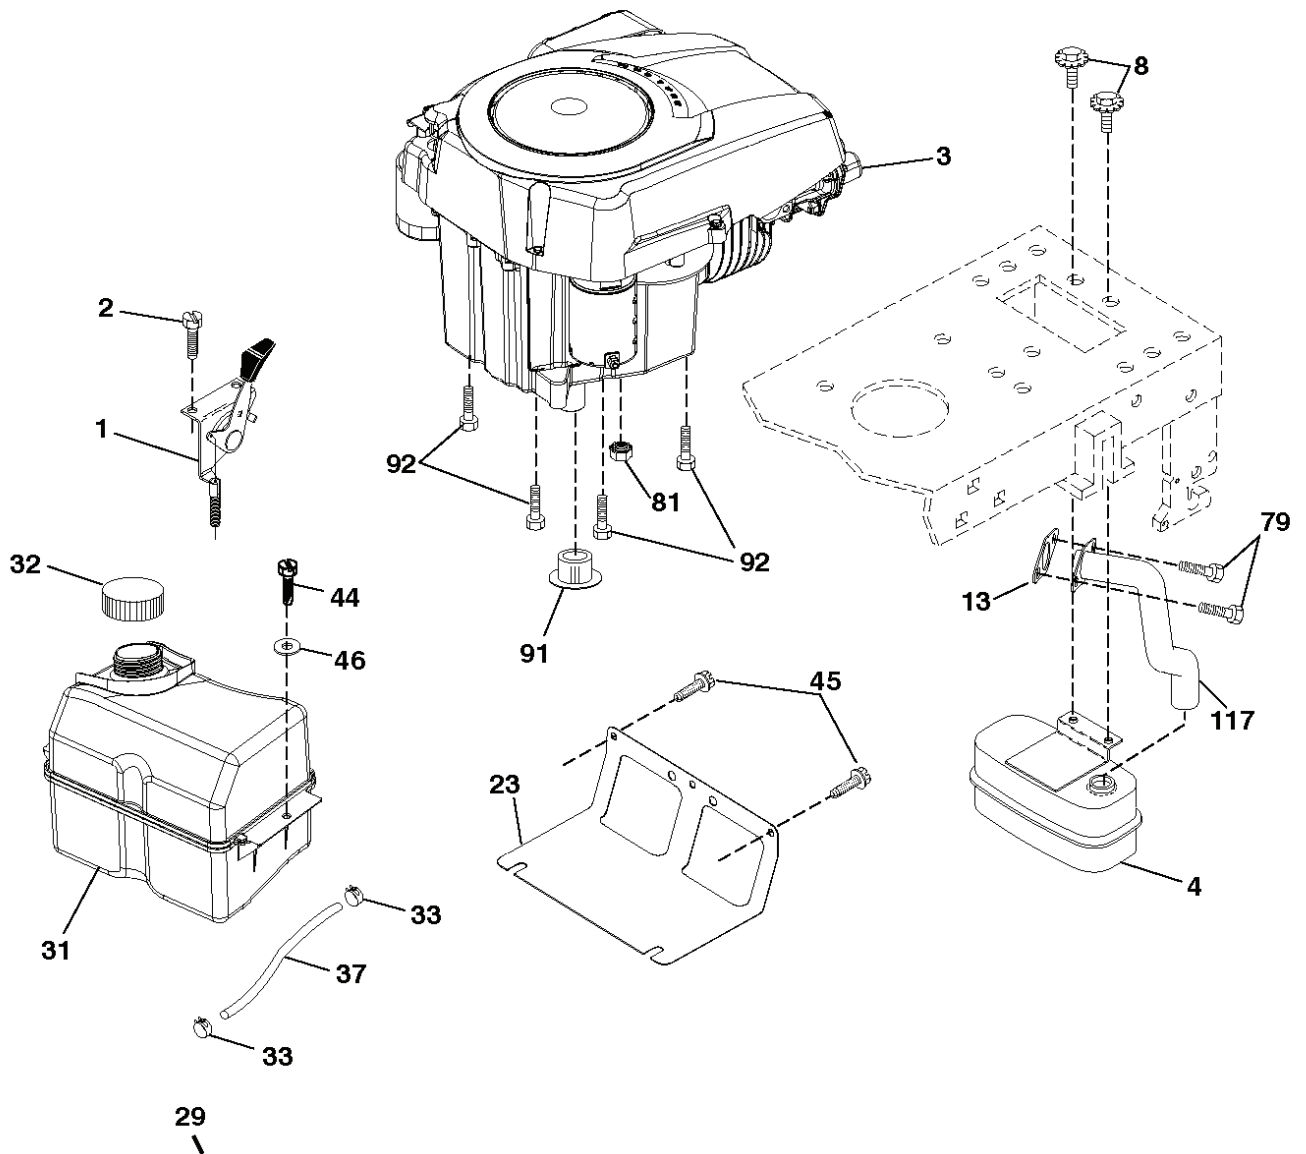

29

OPTIONAL EQUIPMENT

Spark Arrester

REF.	PART NO.	DESCRIPTION	REMARK	QTY.	KIT
1	532183897	CONTROL		1	
2	532416358	SCREW		1	
3	000000000	W/O DESCRIPTION	Engine Kohler SV590-0210	1	
4	532188655	MUFFLER		1	
8	532171877	BOLT		1	
13	532185909	GASKET		1	
23	532169837	HEAT SHIELD		1	
29	532137180	SPARK ARRESTER KIT		1	
31	532407545	FUEL TANK		1	
32	532430220	FUEL CAP		1	
33	532123487	HOSE CLAMP		1	
37	532137040	HOSE		1	
44	817670412	SCREW		1	
45	817000612	SCREW		1	
46	819091416	WASHER		1	
79	532192334	SCREW		1	
81	873510400	NUT		1	
91	532187495	BUSHING		1	
92	817120616	SCREW		1	
117	532188654	TUBE EXHAUST		1