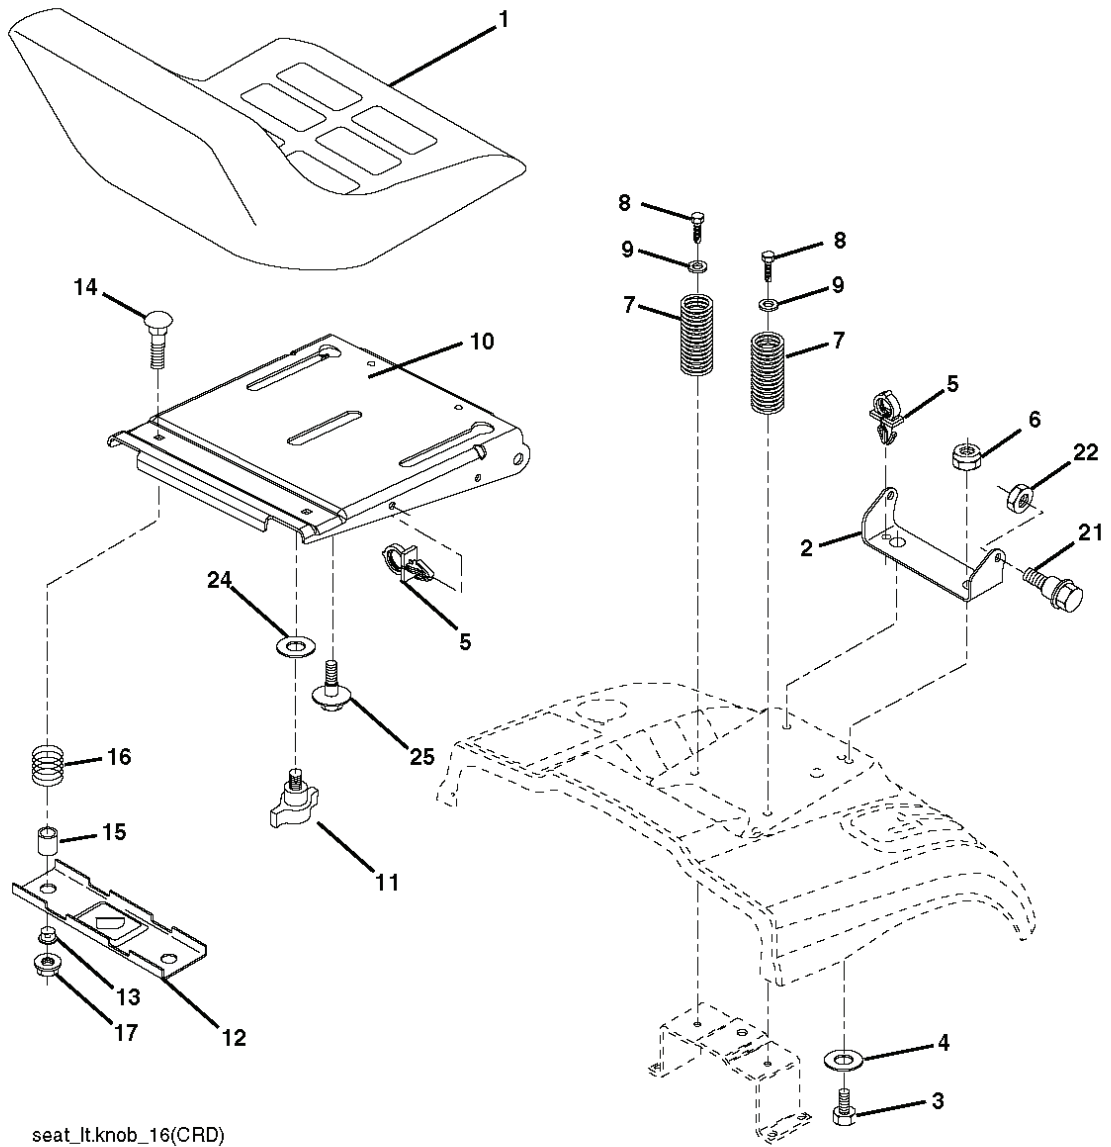

SCH05

IGNITION SWITCH

POSITION	CIRCUIT	"MAKE"
OFF	M+G+A1	
RUN/OVERRIDE	B+A1	
RUN	B+A1	L+A2
START	B + S + A1	

03048

WIRING INSULATED CLIPS
NOTE: IF WIRING INSULATED CLIPS WERE REMOVED FOR SERVICING OF UNIT, THEY SHOULD BE RE-INSTALLED TO PROPERLY SECURE YOUR WIRING.

PTO SWITCH

POSITION	CIRCUIT
OFF	C + G, B + H
ON	C + F, B + E, A + D

RELAY

NON-REMOVABLE CONNECTIONS

REMOVABLE CONNECTIONS

seat_lt.knob_16(CRD)

REF.	PART NO.	DESCRIPTION	REMARK	QTY.	KIT
1	532188715	SIEGE CONDUCTEUR		1	
2	532140551	BRACKET		1	
3	871110616	SCREW		1	
4	819131610	WASHER		1	
5	532145006	CLIP		1	
6	873800600	NUT		1	
7	532124181	SPRING		1	
8	817000616	SCREW		1	
9	819131614	WASHER		1	
10	532195530	BERCEAU DE SIEGE CONDUCTEUR		1	
11	532166369	WING NUT		1	
12	532174648	BRACKET		1	
13	532121248	BUSHING		1	
14	872050412	BOLT		1	
15	532121249	SPACER		1	
16	532123740	SPRING		1	
17	532123976	LOCKNUT		1	
21	532171852	BOLT		1	
22	873800500	LOCK NUT		1	
24	819171912	WASHER		1	
25	532127018	BOLT		1	