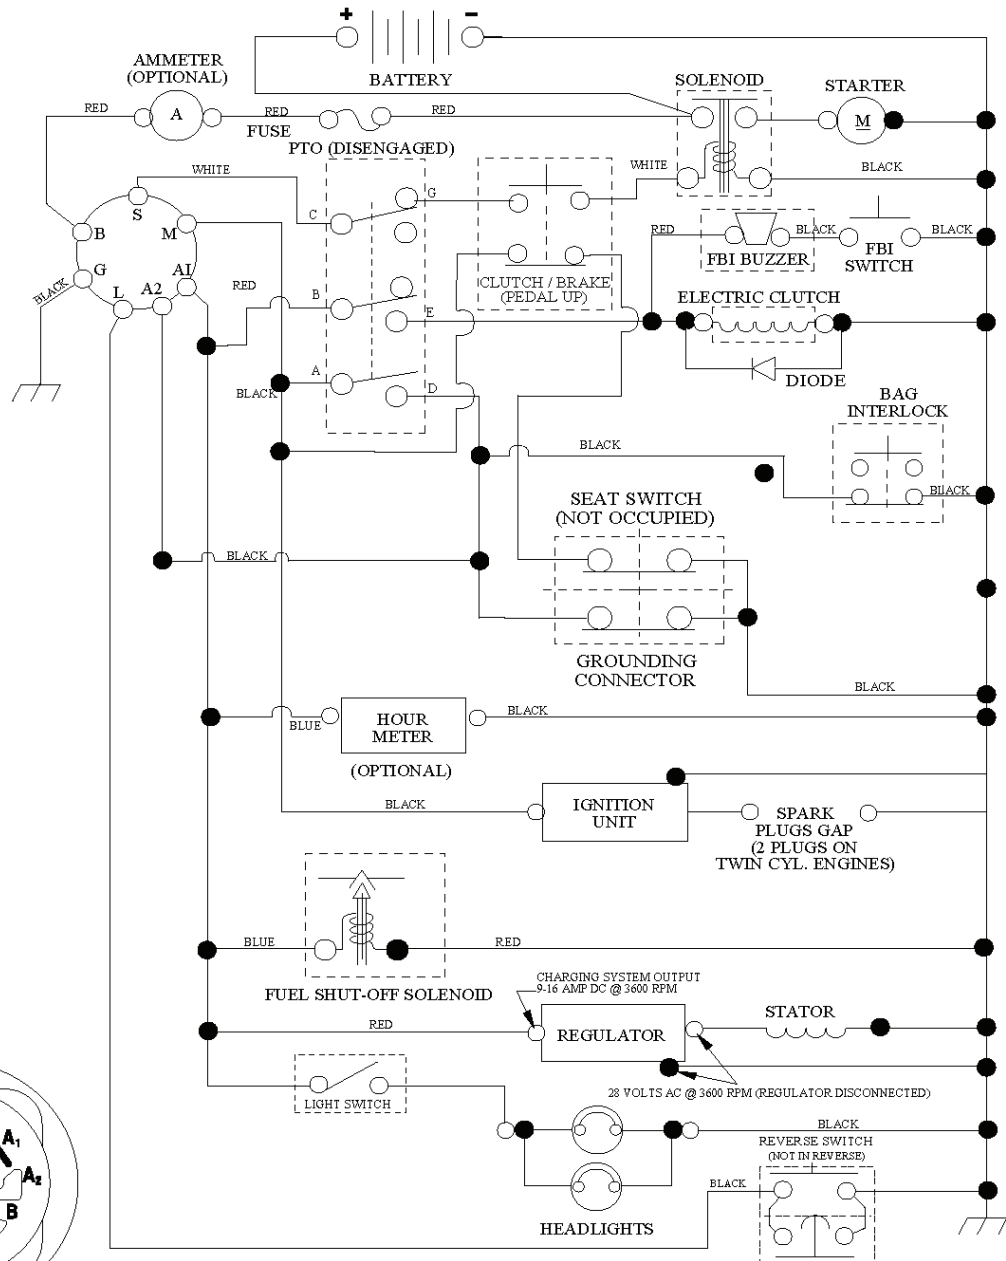

C06

REF.	PART NO.	DESCRIPTION	REMARK	QTY.	KIT
1	532163465	BATTERY		1	
2	874760412	BOLT		1	
16	532176138	MICRO SWITCH		1	
21	532400252	HARNESS		1	
22	532004152	BULB		1	
24	532165987	CABLE		1	
25	532421299	CABLE		1	
26	532175158	FUSE		1	
27	873510400	NUT		1	
28	532127725	CABLE		1	
29	532192749	SWITCH.SEAT.DP W/RAMPS		1	
30	532193350	IGNITION MODULE		1	
33	532411935	KEY		1	
34	532110712	SWITCH		1	
40	532197434	CABLE ASSY		1	
41	871110408	BOLT		1	
42	532131563	COVER		1	
43	532192507	SOLENOID		1	
46	532413931	HOUR METER		1	
48	532140844	ADAPTER		1	
50	532174651	SWITCH		1	
58	532169419	BUZZER		1	
59	532180379	SWITCH FBI		1	
66	817490608	SCREW		1	
79	532175242	HOLDER		1	
81	532109748	RELAY		1	
92	532196615	CABLE ASSY		1	
93	532192540	SCREW		1	
94	532191834	MODULE.REVERSE.ROS		1	

lift-rh.1piece_9_r1

REF.	PART NO.	DESCRIPTION	REMARK	QTY.	KIT
1	532404981	PLUNGE		1	
2	532159471	LEVER		1	
3	532105767	PIN RETAINING SCREW		1	
4	812000002	RETAINER RING		1	
5	819211621	WASHER		1	
6	532120183	BEARING		1	
7	532125631	HANDLE		1	
8	532122365	PLUG		1	
11	532165829	ROD		1	
12	532165831	ROD		1	
13	532124670	RETAINER RING		1	
15	532173288	LINK		1	
16	873350800	NUT		1	
17	532175689	BRACKET		1	
18	873800800	NUT		1	
19	532139868	LEVER		1	
20	532194209	SPRING		1	
23	532110807	NUT		1	
24	819131016	WASHER		1	
25	532164024	SPRING		1	
26	532169484	PIN		1	
27	532164543	ROD		1	
28	873350600	NUT		1	
29	532138057	KNOB		1	
30	532150233	TRUNNION		1	
31	532169865	BEARING		1	
32	873540600	NUT		1	
36	532155097	INDICATOR		1	
37	532123935	PLUG		1	
38	817060516	SCREW		1	
40	819112410	WASHER		1	
41	532123934	INDICATOR		1	
49	532409149	NUT		1	
50	532110452	NUT		1	

SCH05

IGNITION SWITCH

POSITION	CIRCUIT	"MAKE"
OFF	M+G+A1	
RUN/OVERRIDE	B+A1	
RUN	B+A1	L+A2
START	B + S + A1	

03048

WIRING INSULATED CLIPS
NOTE: IF WIRING INSULATED CLIPS WERE REMOVED FOR SERVICING OF UNIT, THEY SHOULD BE RE-INSTALLED TO PROPERLY SECURE YOUR WIRING.