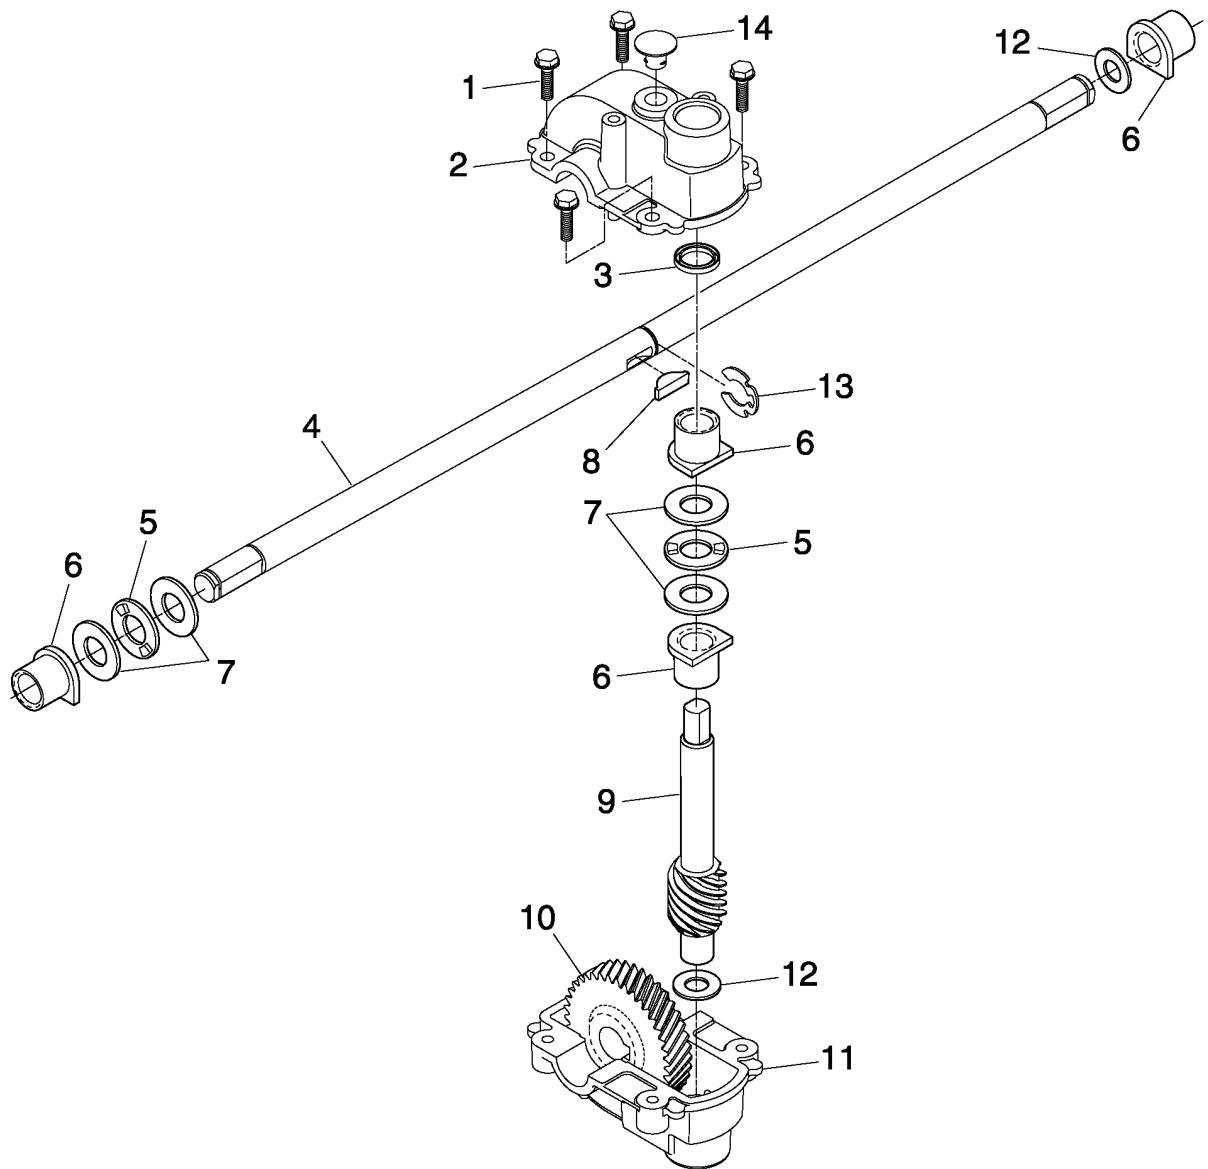

R52 S, R52 F, 954170215, 2004-10

SPARE PARTS LIST

REF.	PART NO.	DESCRIPTION	REMARK	QTY.	KIT
1	532169369	HANDLE		1	
2	532174205	HANDLE		1	
3	532176573	CONTROL BAR		1	
4	532179585	HOLDER		1	
5	532132004	NUT		1	
6	532066426	HOOP		1	
7	532131959	BOLT		1	
8	532087692	KNOB		1	
9	532164265	HANDLE		1	
10	532161551	BOLT		1	
11	873990500	NUT		1	
12	532051793	PIN		1	
13	532133107	WIRE		1	
14	532125162	PLATE		1	
15	532750634	SCREW		1	
16	532162085	COVER		1	
17	532189059	SEAL		1	
18	532187535	PLUG		1	
19	532176937	CUTTINGDECK		1	
20	532164548	BRACKET		1	
21	532169306	BRACKET		1	
22	532150078	SCREW		1	
23	532163183	BOLT		1	
24	873800500	LOCK NUT		1	
25	532161333	PLATE		1	
26	532163409	SCREW		1	
27	532083816	SCREW		1	
28	532111190	CLAMP		1	
29	532189185	SHIELD		1	
30	532184590	ADAPTER		1	
31	532175052	MOWER BLADE		1	
32	532851074	WASHER		1	
33	532850263	WASHER		1	
34	532851084	SCREW		1	
35	532187723	KEY		1	
36	532184941	PULLEY		1	
37	532150406	BOLT		1	
39	532188763	BAG		1	
40	532180026	FRAME		1	
41	532183365	SCREW		1	
42	532182154	THROTTLE CONTROL		1	
43	532182166	DECAL		1	
44	532054583	SCREW		1	
45	532190510	DOOR		1	
46	532088349	NUT		1	
47	532190512	DEFLECTOR		1	
--	532182134	DECALC:"WARNING"		1	
--	532191263			1	
--	532191264			1	

ROTARY LAWN MOWER - - MODEL NUMBER R52S (R52F)
PRODUCT NUMBER 954 17 02-15
GEARCASE ASSEMBLY - PART NUMBER 532 16 96-11

REF.	PART NO.	DESCRIPTION	REMARK	QTY.	KIT
1	817541011	SCREW		1	
2	532160672	GEAR CASE, UPPER		1	
3	532057072	SEALING		1	
4	532166457	DRIVE SHAFT		1	
5	532160818	BEARING		1	
6	532077881	BEARING		1	
7	532160817	WASHER		1	
8	532850848	KEY		1	
9	532160678	SHAFT		1	
10	532160679	GEAR		1	
11	532160673	GEAR CASE, LOWER		1	
12	532057079	WASHER		1	
13	812000039	RETAINER RING		1	
14	532086447	PLUG		1	
--	532750369	GREASE		1	
--	532174535	GETRIEBE		1	