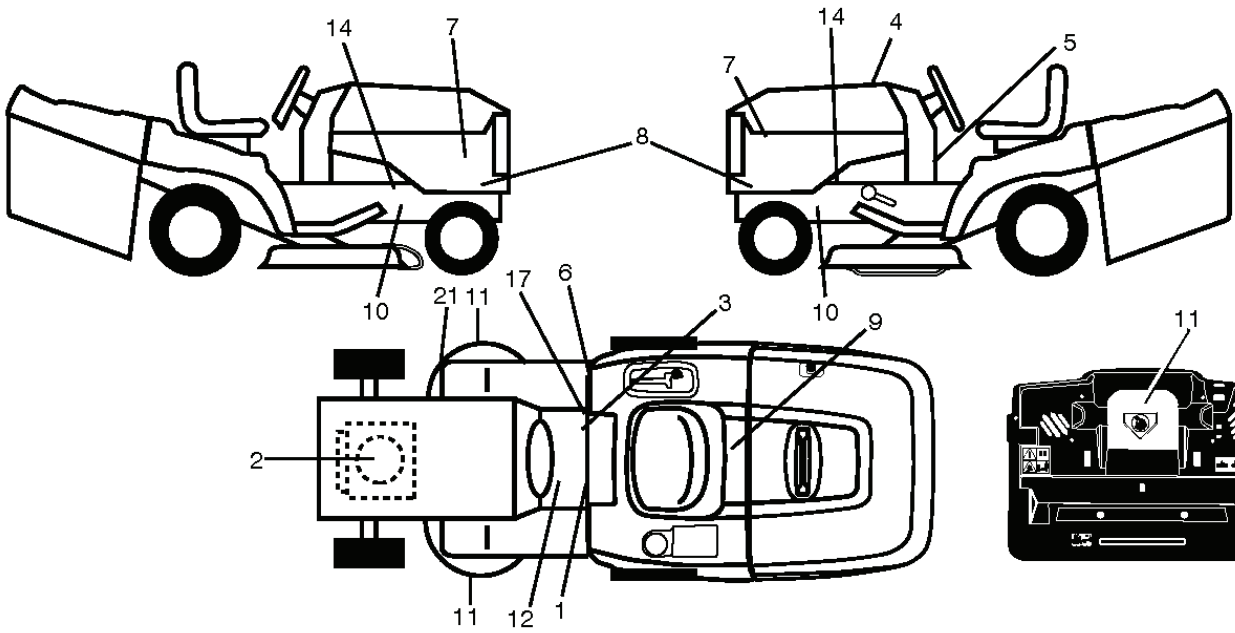

REF.	PART NO.	DESCRIPTION	REMARK	QTY.	KIT
1	532400389	LABEL		1	
2	532196841	DECAL		1	
3	532178302	DECAL		1	
4	532438895	DECAL		1	
5	532440247	DECAL		1	
6	532180432	DECAL		1	
7	581627301	DECAL		1	
8	532439951	DECAL		1	
9	532440901	DECAL		1	
10	532401146	DECAL		1	
11	532182166	DECAL		1	
12	532159737	DECAL		1	
14	532159736	DECAL		1	
17	532140837	DECAL		1	
21	532441189	DECAL		1	
--	532180435	DECAL		1	
--	532442744	DECAL		1	
--	532441409	PAD		1	
--	532441410	PAD		1