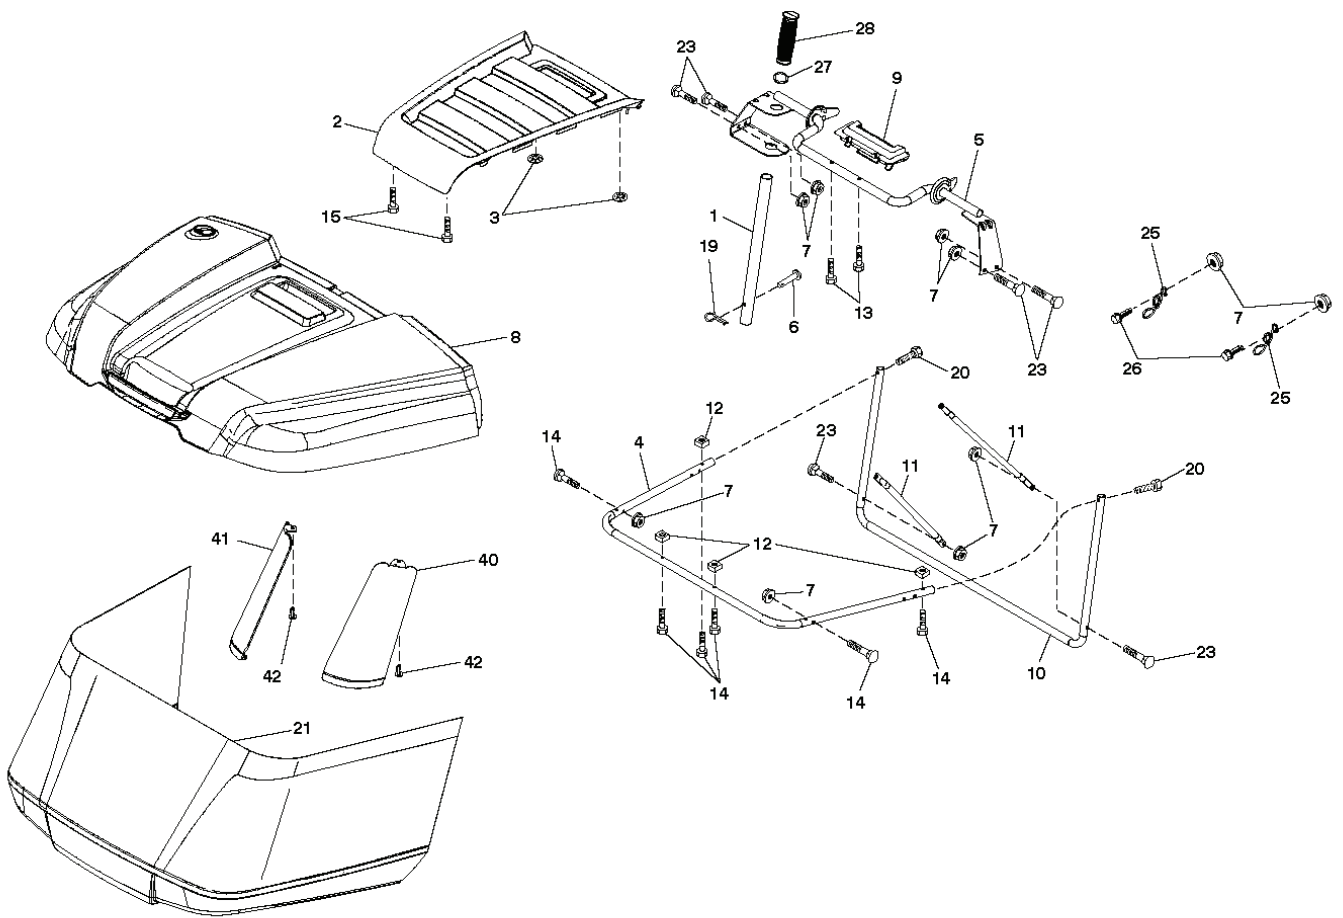

REF.	PART NO.	DESCRIPTION	REMARK	QTY.	KIT
1	532428610	TUBE		1	
2	532441358	BAGGER		1	
3	532413808	NUT		1	
4	532439612	TUBE		1	
5	532417632	FRAME		1	
6	532126875	RIVET		1	
7	873900400	NUT		1	
8	532435165	COVER		1	
9	532417629	INSERT		1	
10	532436770	FRAME		1	
11	532436771	BRACE		1	
12	532421793	NUT SQUARE		1	
13	532421780	SCREW		1	
14	532421800	BOLT		1	
15	532421801	SCREW		1	
19	532194208	PIN		1	
20	585368801	BOLT		1	
21	532438162	BAG		1	
23	872040410	BOLT		1	
25	532421614	SPRING		1	
26	817490412	SCREW		1	
27	532421262	GROMMET		1	
28	532165787	HANDLE		1	
40	532439418	SUPPORT		1	
41	532439435	SUPPORT		1	
42	532440428	CLIP		1