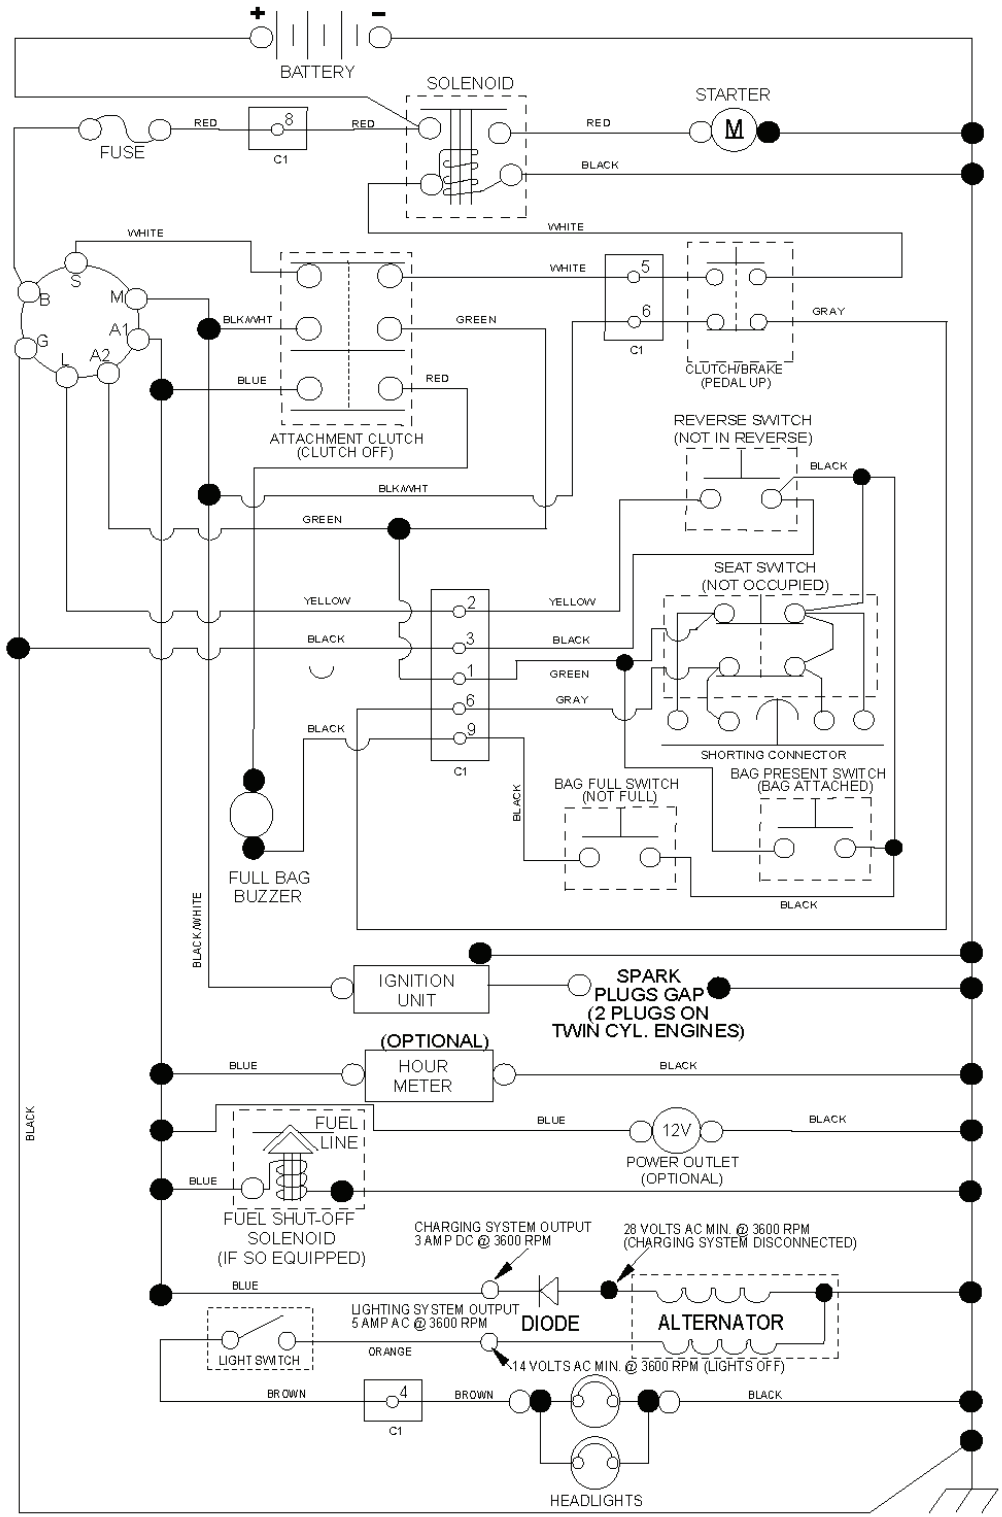

NOTE
YOUR TRACTOR IS EQUIPPED WITH A SPECIAL ALTERNATOR SYSTEM. THE LIGHTS ARE NOT CONNECTED TO THE BATTERY, BUT HAVE THEIR OWN ELECTRICAL SOURCE. BECAUSE OF THIS, THE BRIGHTNESS OF THE LIGHTS WILL CHANGE WITH ENGINE SPEED. AT IDLE THE LIGHTS WILL DIM. AS THE ENGINE SPEED IS INCREASED, THE LIGHTS WILL BECOME THEIR BRIGHTEST.