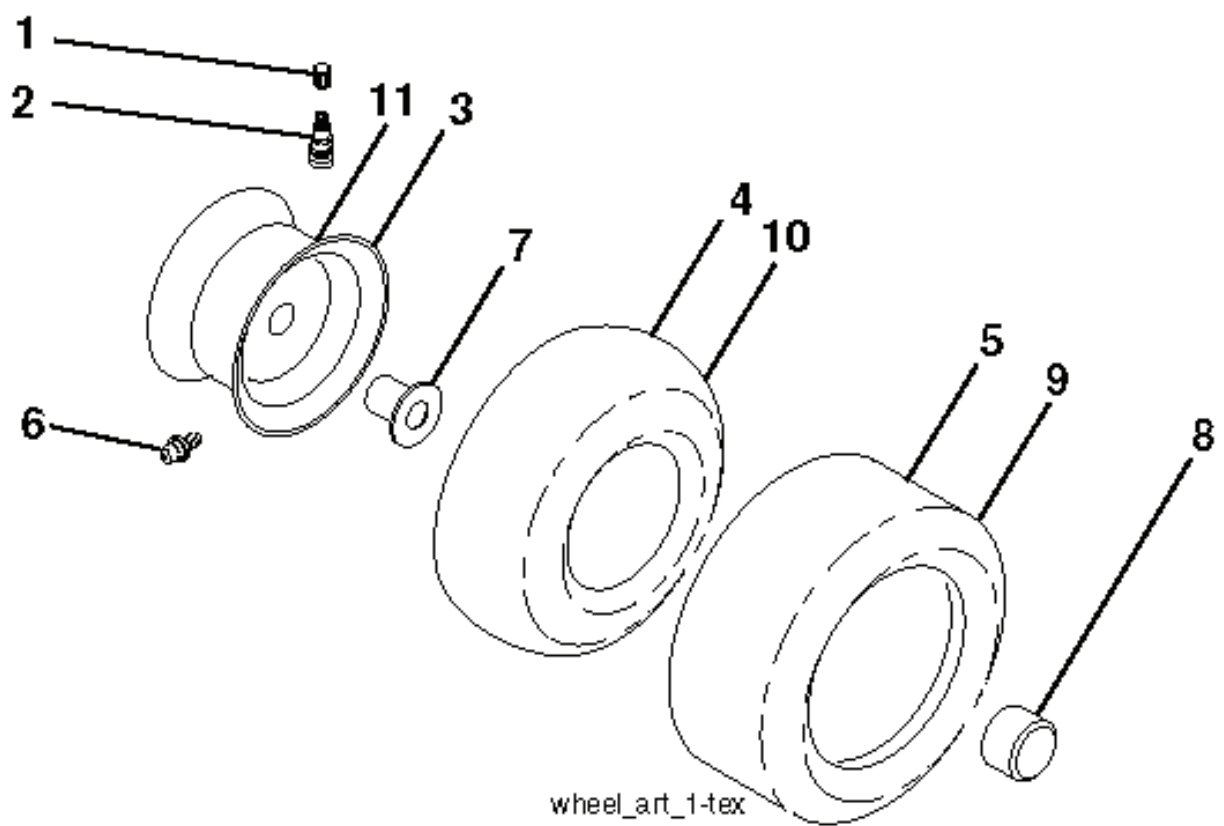

REF.	PART NO.	DESCRIPTION	REMARK	QTY.	KIT
138	532440743	HOSE		1	
139	532440742	CLAMP		1	
140	532448632	GUARD		1	
141	532448529	GUARD		1	
146	532445896	SPRING		1	
152	532440555	CABLE		1	
--	532192870	SPINDLE	NOT SHOWN	1	
--	532441130	DECK	"Includes housing, shaft assembly, and bearing only - pulley/nut/washer and blade bolt/washers not included"	1	

IGNITION SWITCH

POSITION	CIRCUIT	"MAKE"
OFF	M+G+A1	
RUN/OVERRIDE	B+A1	
RUN	B+A1	L+A2
START	B + S + A1	

CHASSIS HARNESS CONNECTOR (C1) (MATING SIDE)

DASH HARNESS CONNECTOR (C1) (MATING SIDE)

WIRING INSULATED CLIPS
 NOTE: IF WIRING INSULATED CLIPS WERE REMOVED FOR SERVICING OF UNIT, THEY SHOULD BE RE-INSTALLED TO PROPERLY SECURE YOUR WIRING.

● **NON-REMOVABLE CONNECTIONS**

○ **REMOVABLE CONNECTIONS**

REF.	PART NO.	DESCRIPTION	REMARK	QTY.	KIT
1	532439822	SEAT		1	
2	532180166	BRACKET		1	
3	532140675	STRAP		1	
6	873800600	NUT		1	
7	532124181	SPRING		1	
8	532171877	BOLT		1	
10	532196977	PLATE		1	
21	532171852	BOLT		1	
37	873800500	LOCK NUT		1	
40	532197661	HANDLE		1	
41	532198200	SPRING		1	
43	874760612	BOLT		1	
44	819133812	WASHER		1	

REF.	PART NO.	DESCRIPTION	REMARK	QTY.	KIT
1	532059192	CAP VALVE		1	
2	532065139	NIPPLE		1	
3	532138336	RIM	Front 6"	1	
4	532059904	HOSE	(Service Item Only)	1	
5	532106222	TIRE	Front 15" x 6.0"-6"	1	
6	532124957	FITTING	(Front Wheel Only)	1	
7	532124959	BEARING	(Front Wheel Only)	1	
8	532175039	HUB CAP		1	
9	532420531	TIRE	Rear 18" x 9.5"-8"	1	
10	532124926	HOSE	(Service Item Only)	1	
11	532138337	RIM SPROCKET	Rear 8"	1	
	532144334	SEALING FOAM		1	