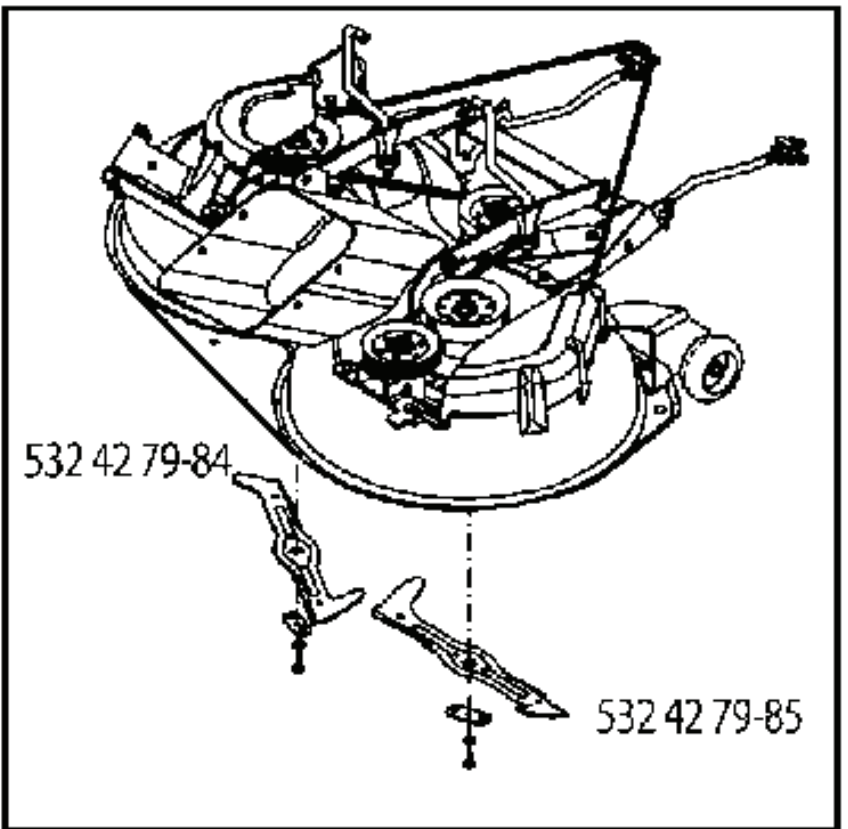

REF.	PART NO.	DESCRIPTION	REMARK	QTY.	KIT
1	000000000	W/O DESCRIPTION	Engine Kawasaki Model No. FS481V-AS53 (437949)	1	
2	532445962	MUFFLER		1	
9	532194320	BELT GUIDE		1	
12	532405471	PULLEY		1	
15	532435816	FUEL TANK		1	
18	532441462	CUP		1	
20	532412165	CABLE		1	
21	532416358	SCREW		1	
22	532189541	CHOKE CONTROL		1	
28	532137040	HOSE		1	
29	532137180	SPARK ARRESTER KIT		1	
37	532123487	HOSE CLAMP		1	
42	810040700	WASHER		1	
45	873510400	NUT		1	
62	532434017	SHIELD		1	
69	532178151	MUFFLER GASKET		1	
70	532424765	EXHAUST		1	
71	532424766	EXHAUST		1	
81	532148456	TUBE		1	
85	532173937	BOLT		1	
86	532184362	NUT		1	
87	537171877	BOLT		1	
90	817000616	SCREW		1	
92	817120616	SCREW		1	
96	819091416	WASHER		1	
97	817670412	SCREW		1	
102	817060516	SCREW		1	
108	532423041	COVER		1	
137	532441461	FUEL CAP ASSY		1