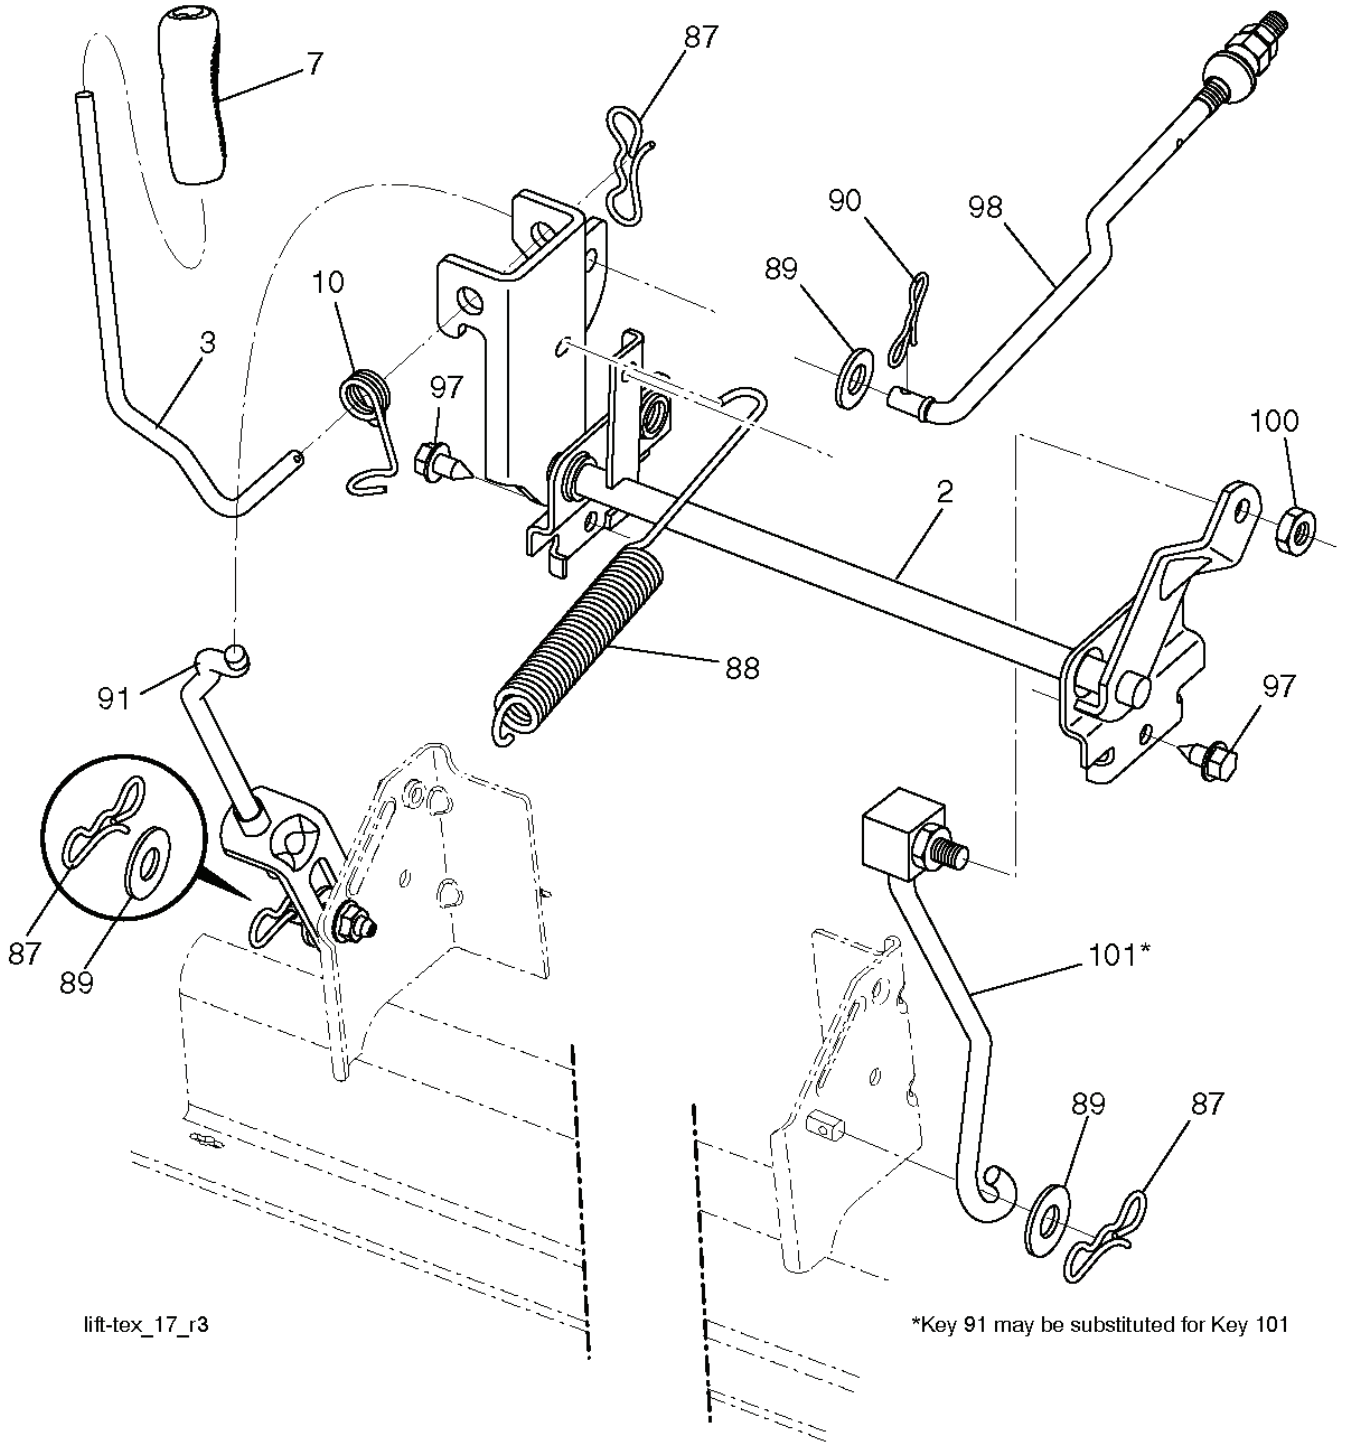

lift-tex_17_r3

*Key 91 may be substituted for Key 101

REF.	PART NO.	DESCRIPTION	REMARK	QTY.	KIT
2	532436996	SHAFT	RH	1	
3	532195231	LEVER	RH	1	
7	532411555	GRIP		1	
10	532196314	SPRING		1	
87	532194209	SPRING		1	
88	532436995	SPRING		1	
89	819191912	WASHER		1	
90	532194208	PIN		1	
91	532195181	LINK		1	
97	817490608	SCREW		1	
98	532195270	LINK		1	
100	873930600	NUT		1	
101	532407003	LINK		1