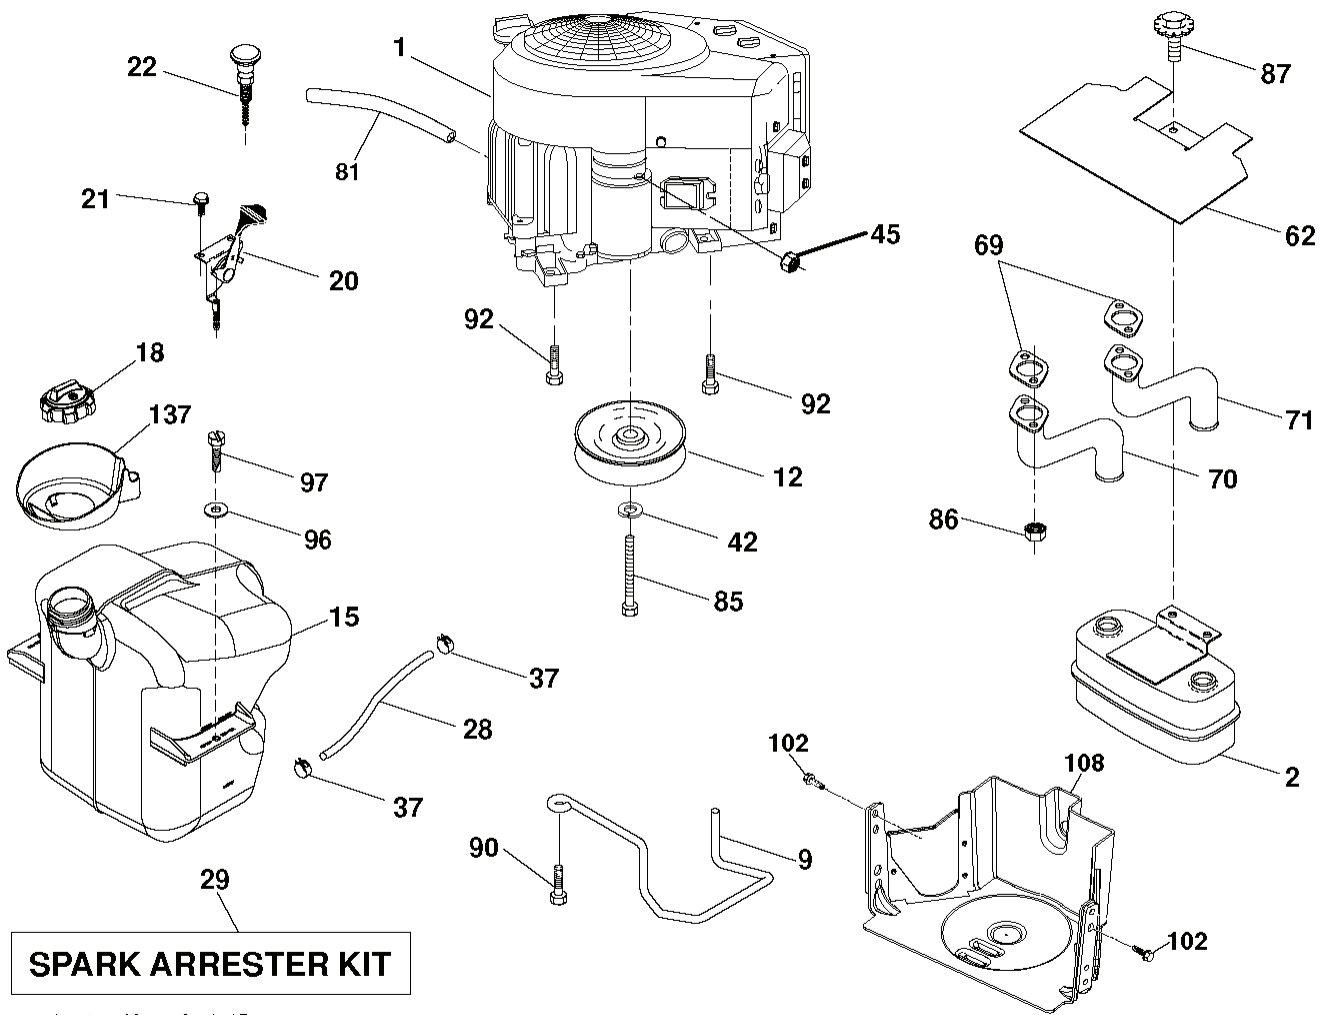

REF.	PART NO.	DESCRIPTION	REMARK	QTY.	KIT
1	000000000	W/O DESCRIPTION	Engine Kawasaki Model No. FS481V-AS53 (437949)	1	
2	532445962	MUFFLER		1	
9	532194320	BELT GUIDE		1	
12	532405471	PULLEY		1	
15	532435816	FUEL TANK		1	
18	532441462	CUP		1	
20	532412165	CABLE		1	
21	532416358	SCREW		1	
22	532189541	CHOKE CONTROL		1	
28	532137040	HOSE		1	
29	532137180	SPARK ARRESTER KIT		1	
37	532123487	HOSE CLAMP		1	
42	810040700	WASHER		1	
45	873510400	NUT		1	
62	532434017	SHIELD		1	
69	532178151	MUFFLER GASKET		1	
70	532424765	EXHAUST		1	
71	532424766	EXHAUST		1	
81	532148456	TUBE		1	
85	532173937	BOLT		1	
86	532184362	NUT		1	
87	537171877	BOLT		1	
90	817000616	SCREW		1	
92	817120616	SCREW		1	
96	819091416	WASHER		1	
97	817670412	SCREW		1	
102	817060516	SCREW		1	
108	532423041	COVER		1	
137	532441461	FUEL CAP ASSY		1