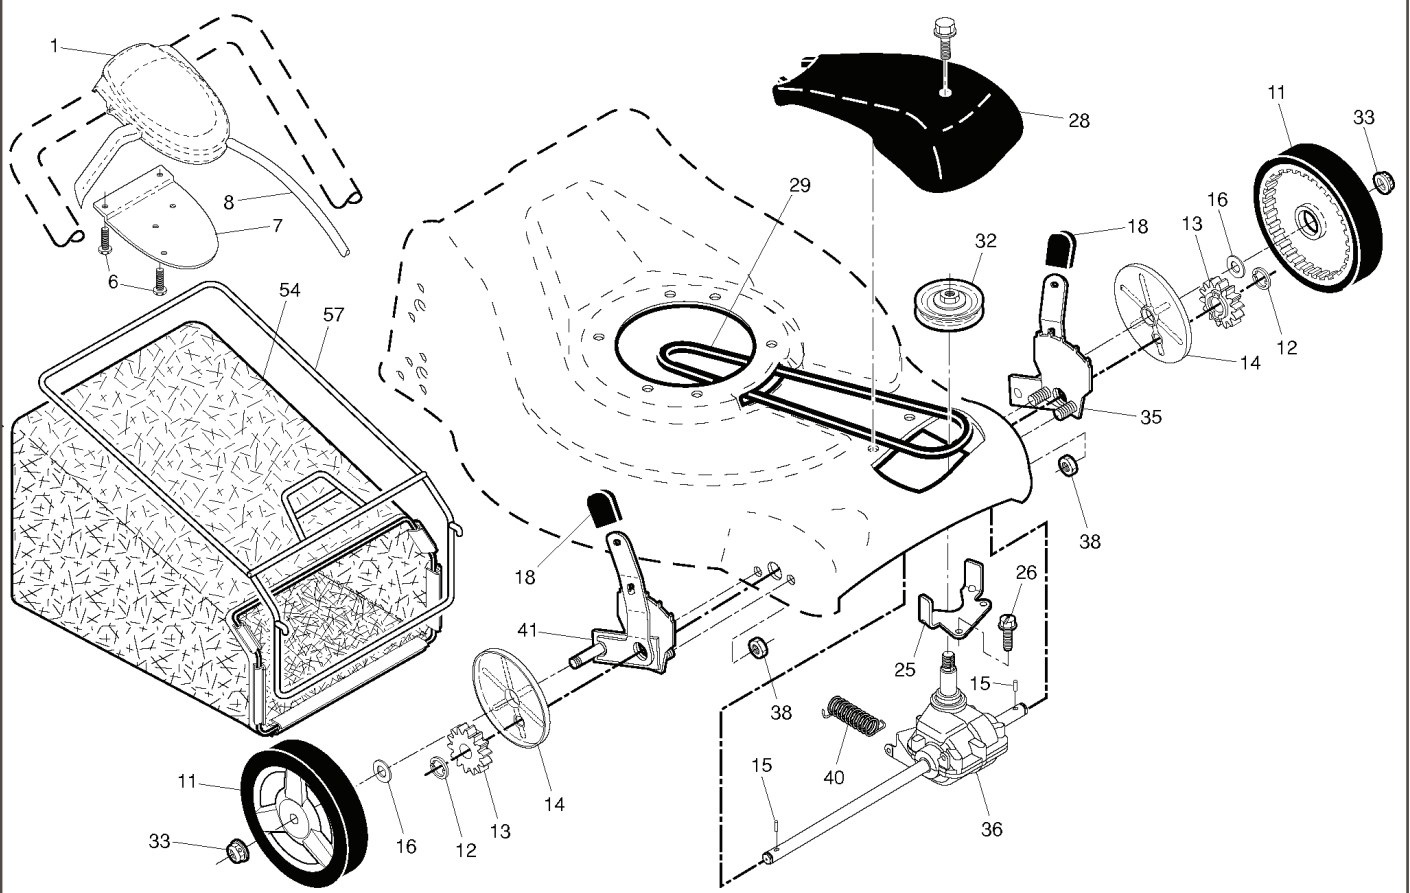

R53 SV, 96141019309, 2013-02

SPARE PARTS LIST

REF.	PART NO.	DESCRIPTION	REMARK	QTY.	KIT
1	532425661	DRIVE CONTROL		1	
6	532181698	SCREW		1	
7	532400723	BRACKET		1	
8	532406259	CABLE ASSY		1	
11	532411081	WHEEL		1	
12	812000058	E-CLIP		1	
13	532403849	PINION		1	
14	581840401	DUST COVER		1	
15	532404845	PAWL DRIVE		1	
16	532067725	WASHER		1	
18	532701037	KNOB		1	
25	532431711	BRACKET		1	
26	532163409	SCREW		1	
28	532432664	COVER		1	
29	532194149	BELT		1	
32	532443262	PULLEY		1	
33	532409148	NUT		1	
35	532438485	ADJUSTER	LH	1	
36	532404833	GEARCASE ASSEMBLY, COMPLETE		1	
38	873800400	NUT		1	
40	532406558	SPRING		1	
41	532438486	ADJUSTER	RH	1	
54	580953406	GRASS BAG ASSY		1	
57	532411950	FRAME		1	