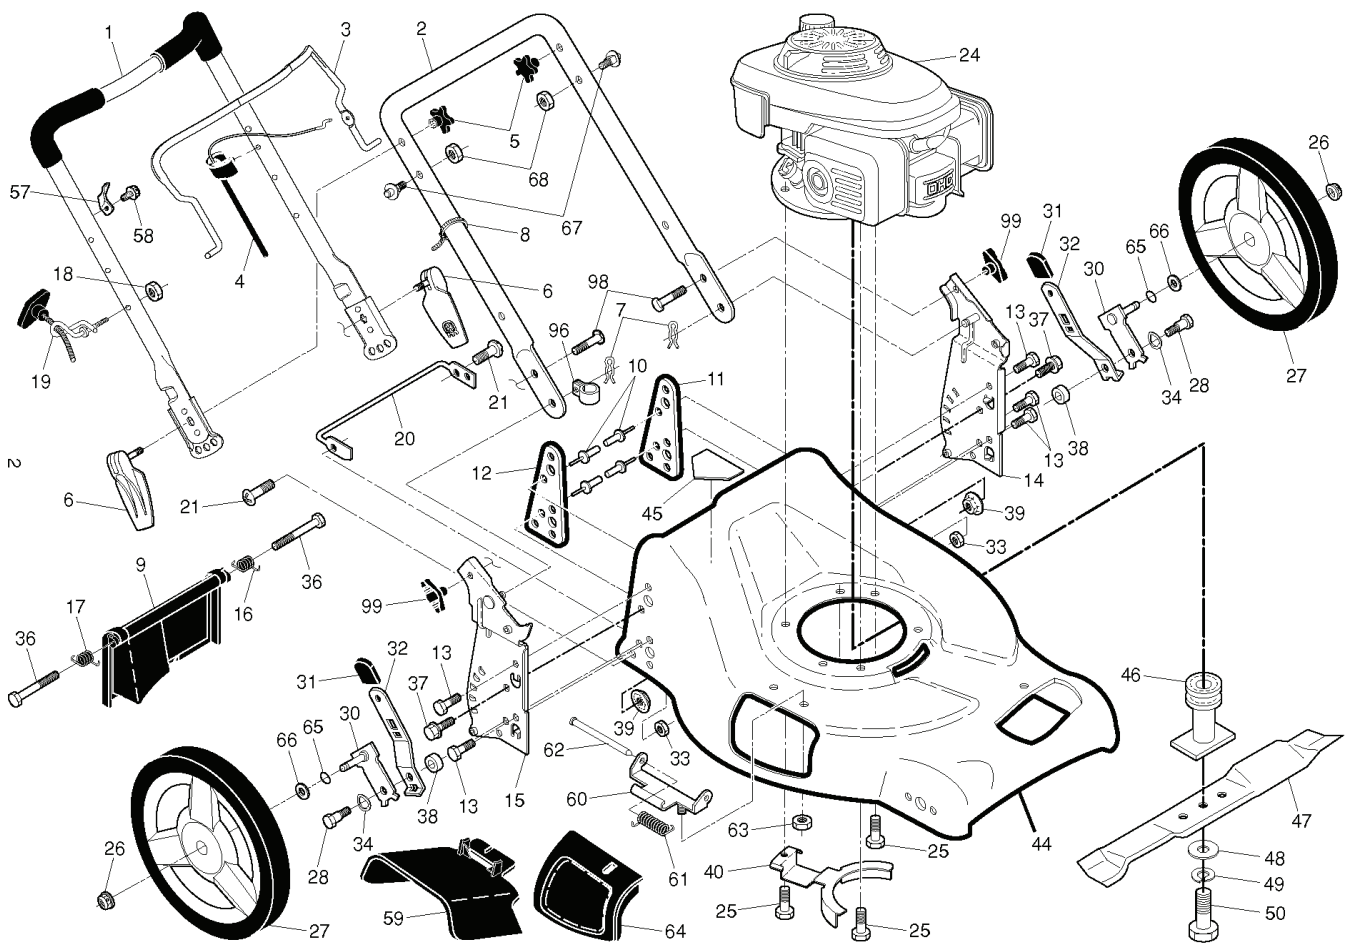

R53 SV, 96141019309, 2013-02

SPARE PARTS LIST

REF.	PART NO.	DESCRIPTION	REMARK	QTY.	KIT
1	532425661	DRIVE CONTROL		1	
6	532181698	SCREW		1	
7	532400723	BRACKET		1	
8	532406259	CABLE ASSY		1	
11	532411081	WHEEL		1	
12	812000058	E-CLIP		1	
13	532403849	PINION		1	
14	581840401	DUST COVER		1	
15	532404845	PAWL DRIVE		1	
16	532067725	WASHER		1	
18	532701037	KNOB		1	
25	532431711	BRACKET		1	
26	532163409	SCREW		1	
28	532432664	COVER		1	
29	532194149	BELT		1	
32	532443262	PULLEY		1	
33	532409148	NUT		1	
35	532438485	ADJUSTER	LH	1	
36	532404833	GEARCASE ASSEMBLY, COMPLETE		1	
38	873800400	NUT		1	
40	532406558	SPRING		1	
41	532438486	ADJUSTER	RH	1	
54	580953406	GRASS BAG ASSY		1	
57	532411950	FRAME		1	