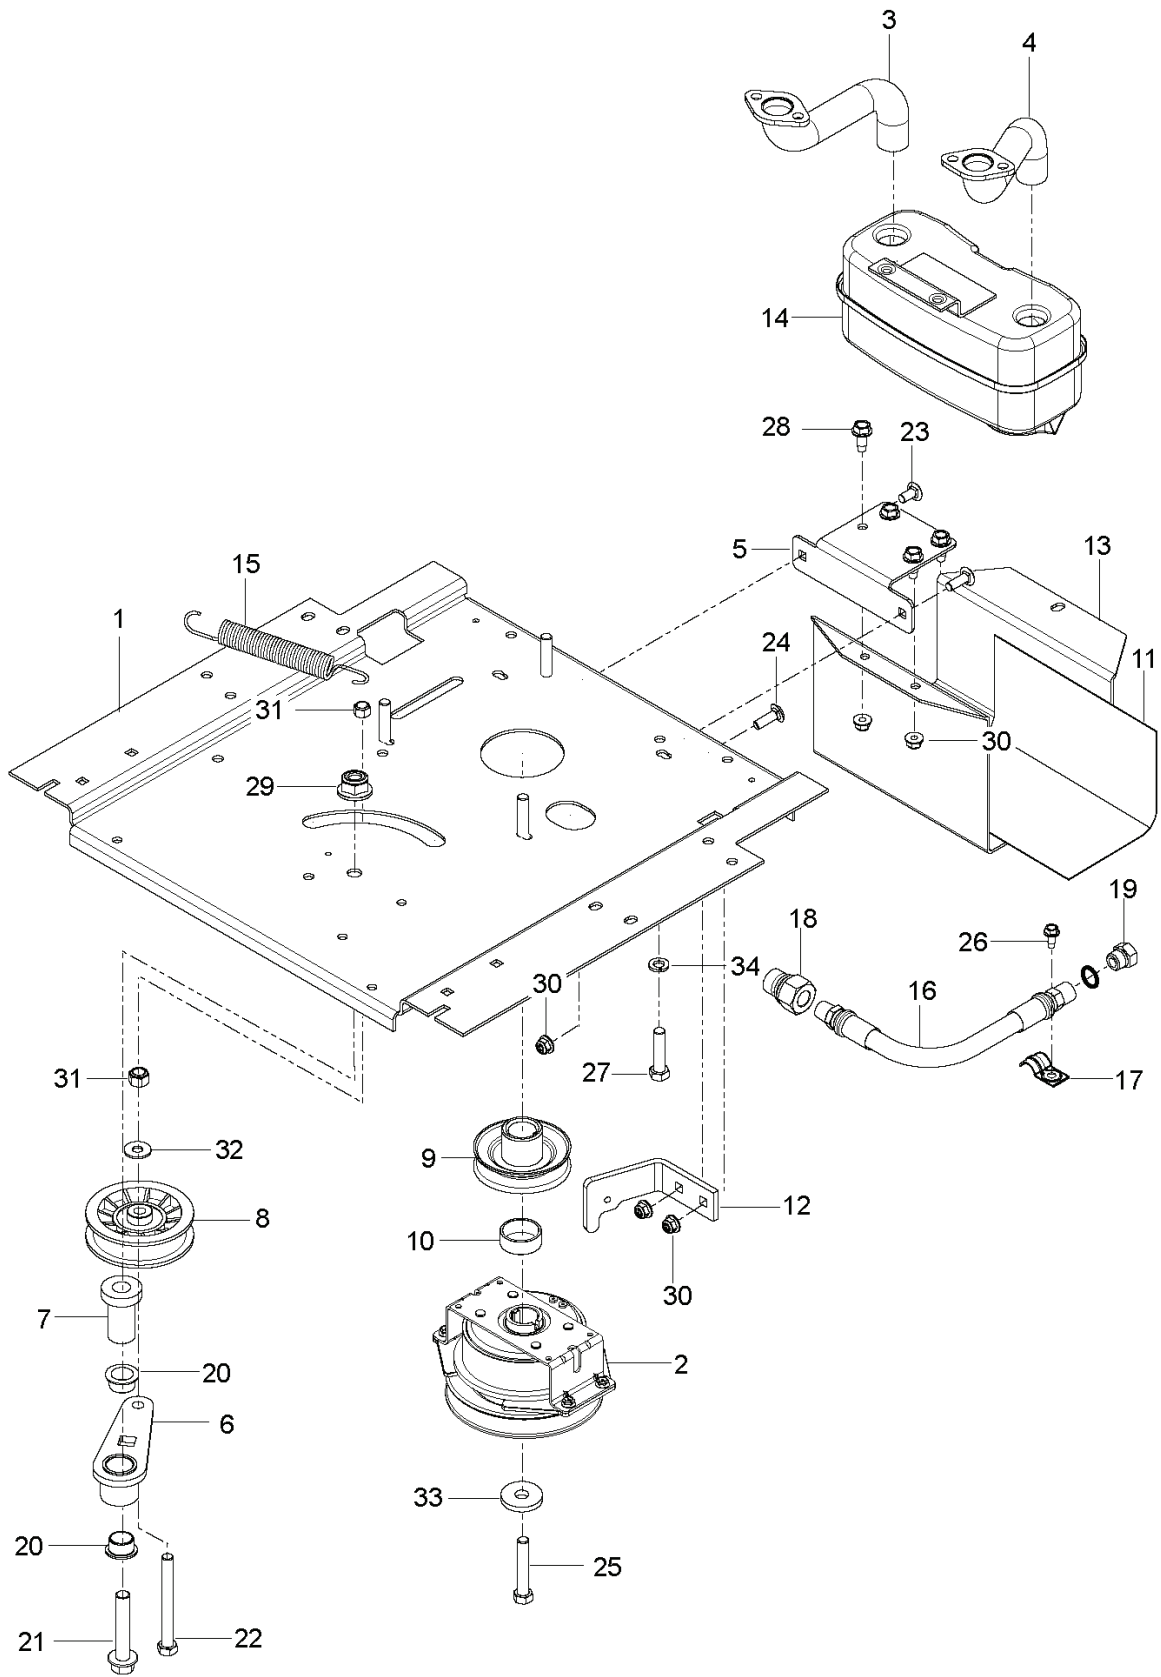

REF.	PART NO.	DESCRIPTION	REMARK	QTY.	KIT
1	588017102	PLATE		1	
2	587241601	CLUTCH		1	
3	583955701	TUBE		1	
4	583955601	TUBE		1	
5	581886702	BRACKET		1	
6	532448145	ARM		1	
7	582538901	SPINDLE		1	
8	539110311	PULLEY		1	
9	587537401	PULLEY		1	
10	587660101	SPACER		1	
11	539132859	HEAT SHIELD		1	
12	587633302	STOP		1	
13	587451202	GUARD		1	
14	539131604	MUFFLER ASSY		1	
15	532196105	SPRING		1	
16	584825501	HOSE ASSY		1	
17	539101363	CLAMP		1	
18	522599001	ADAPTER		1	
19	585807101	PLUG		1	
20	501603701	BEARING		2	
21	582539501	BOLT		1	
22	874520656	BOLT		1	
23	539990316	BOLT		2	
24	539990208	SCREW		2	
25	581332804	BOLT		1	
26	817490410	SCREW		1	
27	874780620	BOLT		4	
28	817490512	SCREW		4	
29	521991101	NUT		1	
30	539112899	NUT, 5/16-18, NYLOC		5	
31	539976979	NUT		2	
32	539990692	WASHER		1	
33	532126197	WASHER		1	
34	810030600	WASHER		4	
	522598601	PIGTAIL		1	
	589543901	INSTRUCTION		1	
	000000000	W/O DESCRIPTION	Engine, Kawasaki FX691V 23 HP. For engine replacement parts, see a Kawasaki dealer.	1