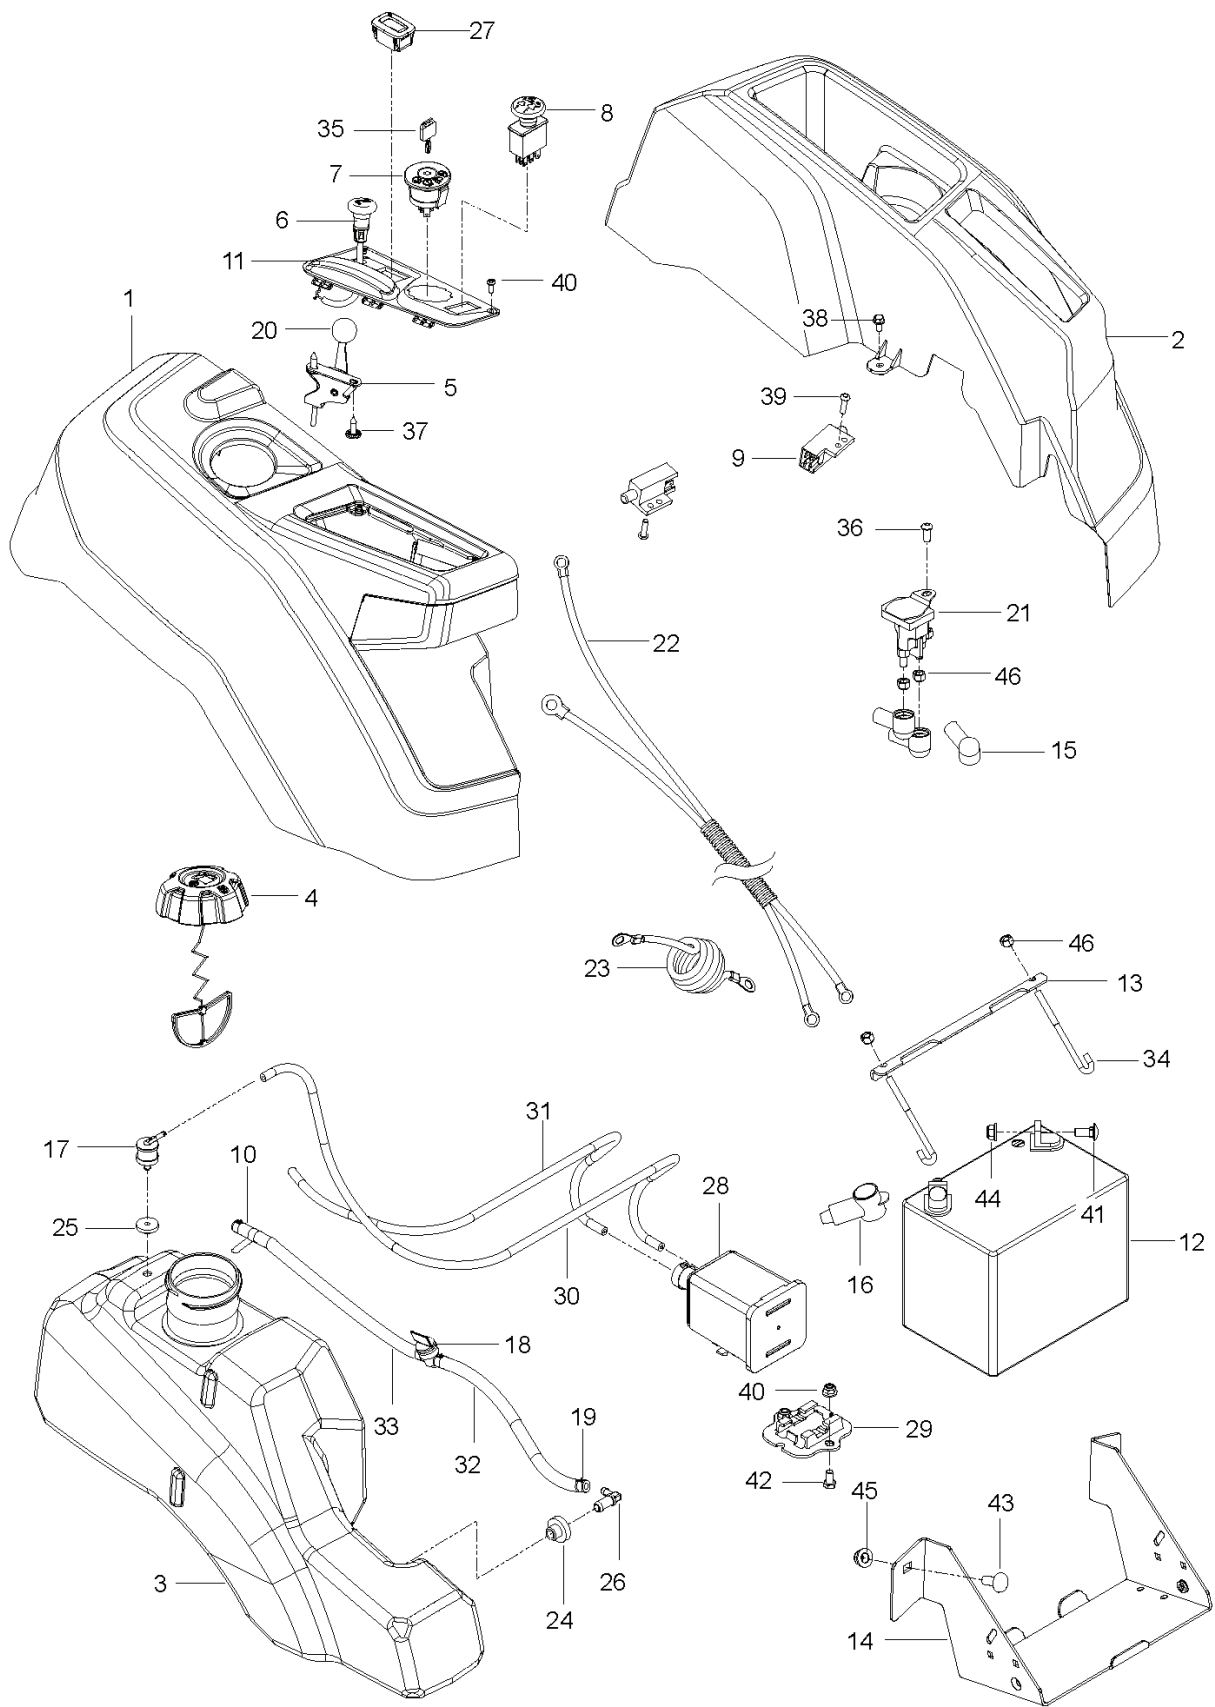

REF.	PART NO.	DESCRIPTION	REMARK	QTY.	KIT
1	585522801	CONSOLE ASSY		1	
2	586621201	CONSOLE ASSY		1	
3	578180602	FUEL TANK ASSY	Fits 2.75" filler neck	1	22, 23, 24, 25
4	585124801	FUEL CAP ASSY	Fits 2.75" filler neck	1	
4	529989702	CAP	Fits 2.00" filler neck	1	
5	539112438	THROTTLE CABLE		1	
6	586881501	CHOKE CONTROL ASSY		1	
7	539107541	IGNITION SWITCH		1	
8	582107602	SWITCH		1	
9	587601501	SWITCH		2	
10	586123906	FUEL HOSE		1	18, 19, 32, 33
11	585522703	CONTROL PANEL		1	
12	539102436	BATTERY		1	
13	510030003	BRACKET		1	
14	582609602	BOX		1	
15	532131563	COVER		3	
16	539102759	INSULATOR		1	
17	576618101	TANK VENT		1	
18	539916325	VALVE		1	
19	532123487	HOSE CLAMP		4	
20	539133049	KNOB ROUND BALL		1	
21	532192507	SOLENOID		1	
22	587198601	HARNESS		1	
23	586108201	HARNESS		1	
24	532003645	BUSHING		1	
25	532437492	GROMMET		1	
26	532139277	NIPPLE		1	
27	586161801	HOUR METER		1	
28	532414114	FILTER		1	
29	575242701	BRACKET		1	
30	587044550	HOSE		1	
31	587044536	HOSE		2	
32	587044810	HOSE		1	
33	587044818	HOSE		1	
34	588839401	HOOK		2	
35	532140401	KEY		1	
36	539111229	SCR 1/4-20 X 5/8 BTN SKT HD ZD		1	
37	532141841	SCREW		2	
38	817490408	SCREW		2	
39	586936001	SCREW		1	
40	545227101	SCREW		2	
41	872140506	BOLT		2	
42	539108392	HCS 5/16-18 X 5/8 GR 5 ZD		1	
43	539990645	BOLT		2	
44	539112899	NUT, 5/16-18, NYLOC		2	
45	521996501	NUT		2	
46	539976978	NUT		5	
	586337301	HARNESS	NOT SHOWN	1	
	532109748	RELAY	NOT SHOWN	1	
	586548101	HARNESS		1	
	505280001	TIE WRAP		1