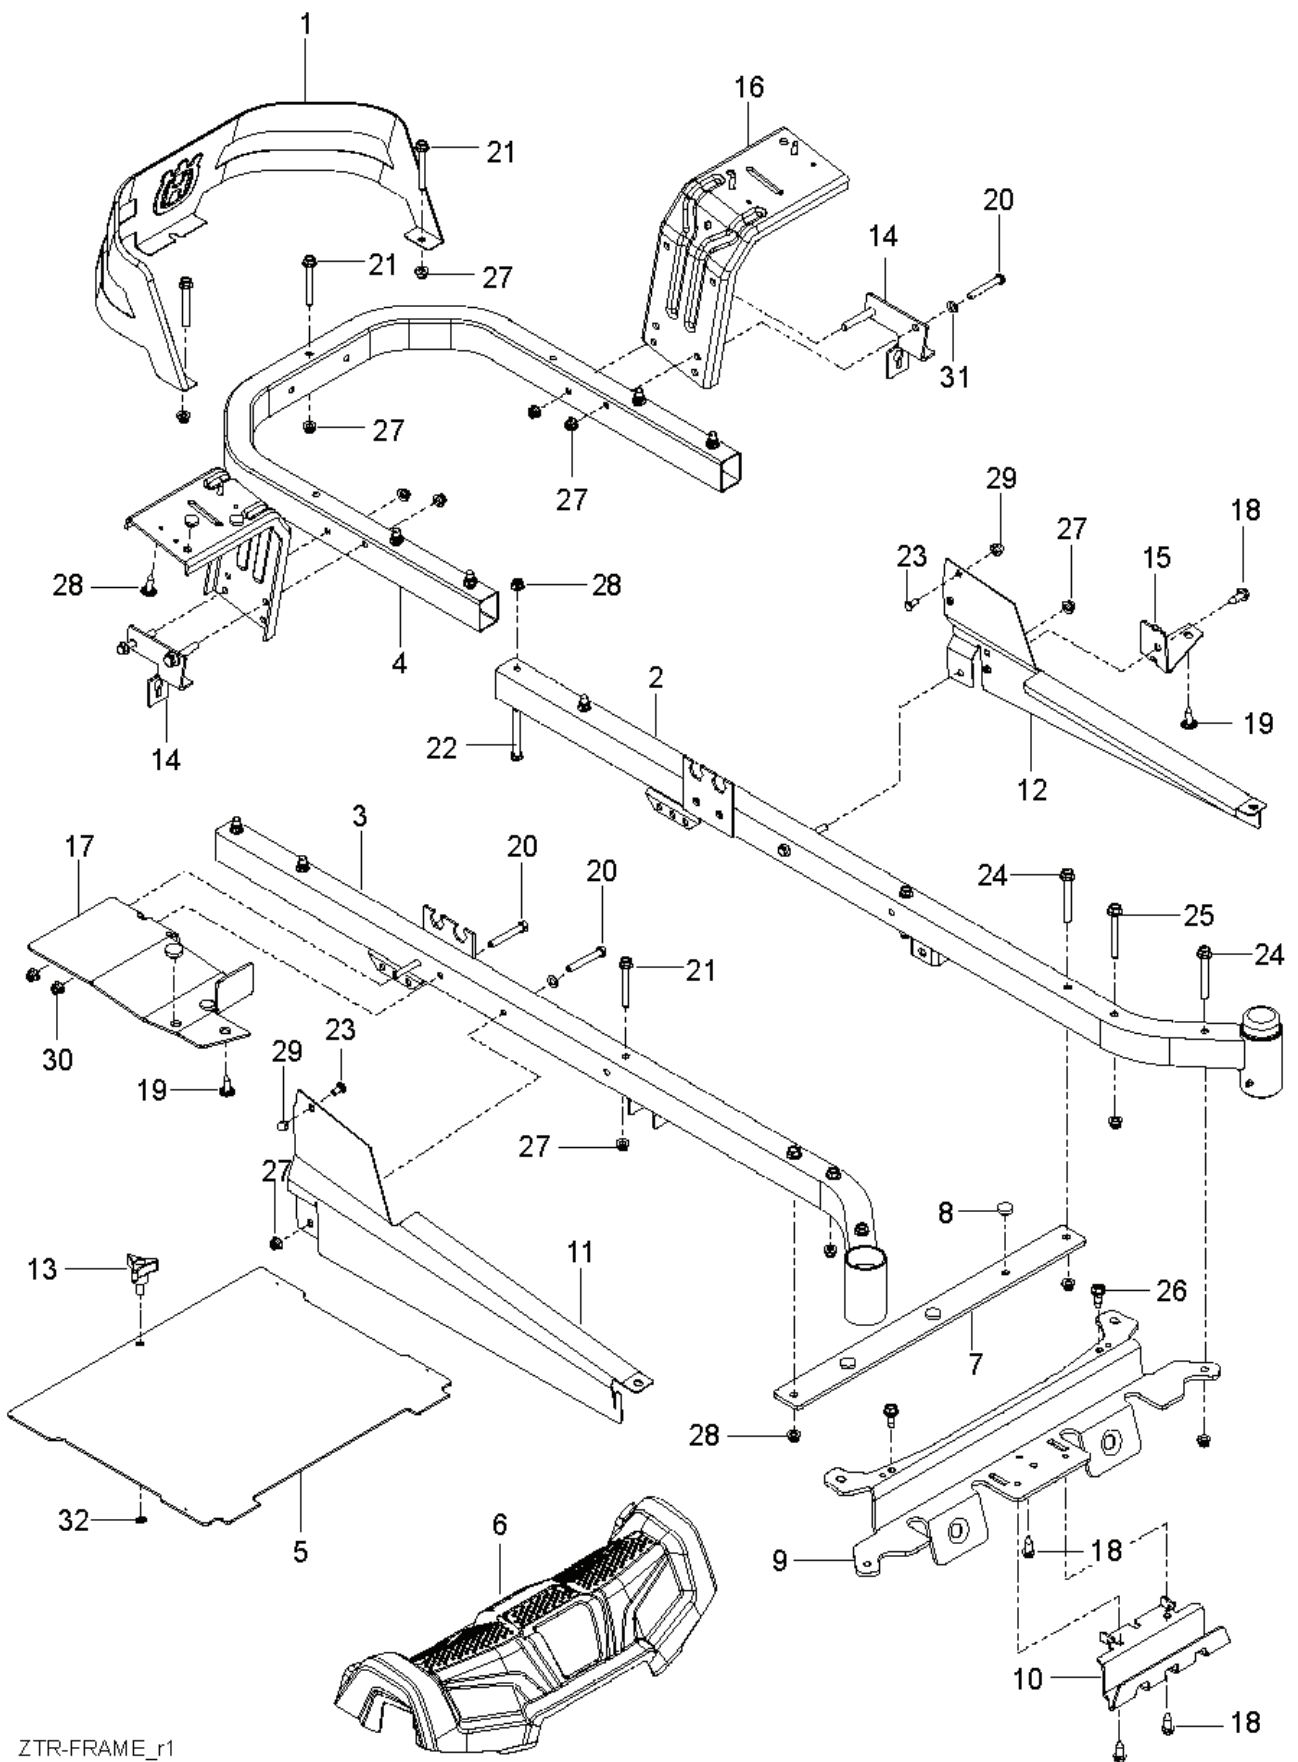

REF.	PART NO.	DESCRIPTION	REMARK	QTY.	KIT
1	585039802	GUARD		1	
2	589283302	FRAME TUBE		1	
3	589283402	FRAME TUBE		1	
4	584991002	TUBE		1	
5	522842902	PLATE	W/ SFTY DECALS	1	
6	585522401	FRONT COVER		1	
7	585523004	SUPPORT		1	
8	585989301	BUMPER		7	
9	585523104	CROSS MEMBER		1	
10	585523204	SKID PLATE		1	
11	585331602	COVER		1	
12	585331502	COVER		1	
13	539104411	KNOB		1	
14	585474302	BRACKET		2	
15	585523604	SUPPORT		1	
16	580501302	BRACKET		2	
17	585523404	SUPPORT		1	
18	817000510	BOLT		4	
19	532416358	SCREW		6	
20	874780536	BOLT		8	
21	874780544	BOLT		5	
22	874780648	BOLT		8	
23	585940001	BOLT		2	
24	577117701	SCREW		4	
25	586654301	BOLT		2	
26	586881101	BOLT		2	
27	539112899	NUT, 5/16-18, NYLOC		9	
28	521996501	NUT		14	
29	585938101	NUT		2	
30	873900500	NUT		2	
31	819111116	WASHER		6	
32	532423063	WASHER		1	

REF.	PART NO.	DESCRIPTION	REMARK	QTY.	KIT
1	510375601	TRANSMISSION		1	
2	510375602	TRANSMISSION		1	
3	574030501	LINKAGE		1	
4	574030502	LINKAGE		1	
5	539110411	BELT		1	
6	585474401	ROD		1	
7	585474501	ROD		1	
8	586665101	SPRING		2	
9	539110342	SPRING		2	
10	539120080	DISC		2	
11	539120079	ARM		2	
12	575507001	KIT		1	
13	501403602	TRANSMISSION KIT		2	
14	510184104	SPACING TUBE		2	
15	580806502	SUPPORT		2	
16	580806602	BRACKET		2	
17	587225301	PIN		1	
18	539976988	PIN		4	
19	587115301	PEN		1	
20	874780544	BOLT		4	
21	539976934	SCREW		2	
22	874780536	BOLT		2	
23	539990637	SCREW		4	
24	873800500	LOCK NUT		8	
25	539976978	NUT		2	
26	819111116	WASHER		16	
27	539990118	WASHER		4	
28	819131316	WASHER		8	
29	819091016	WASHER		4	