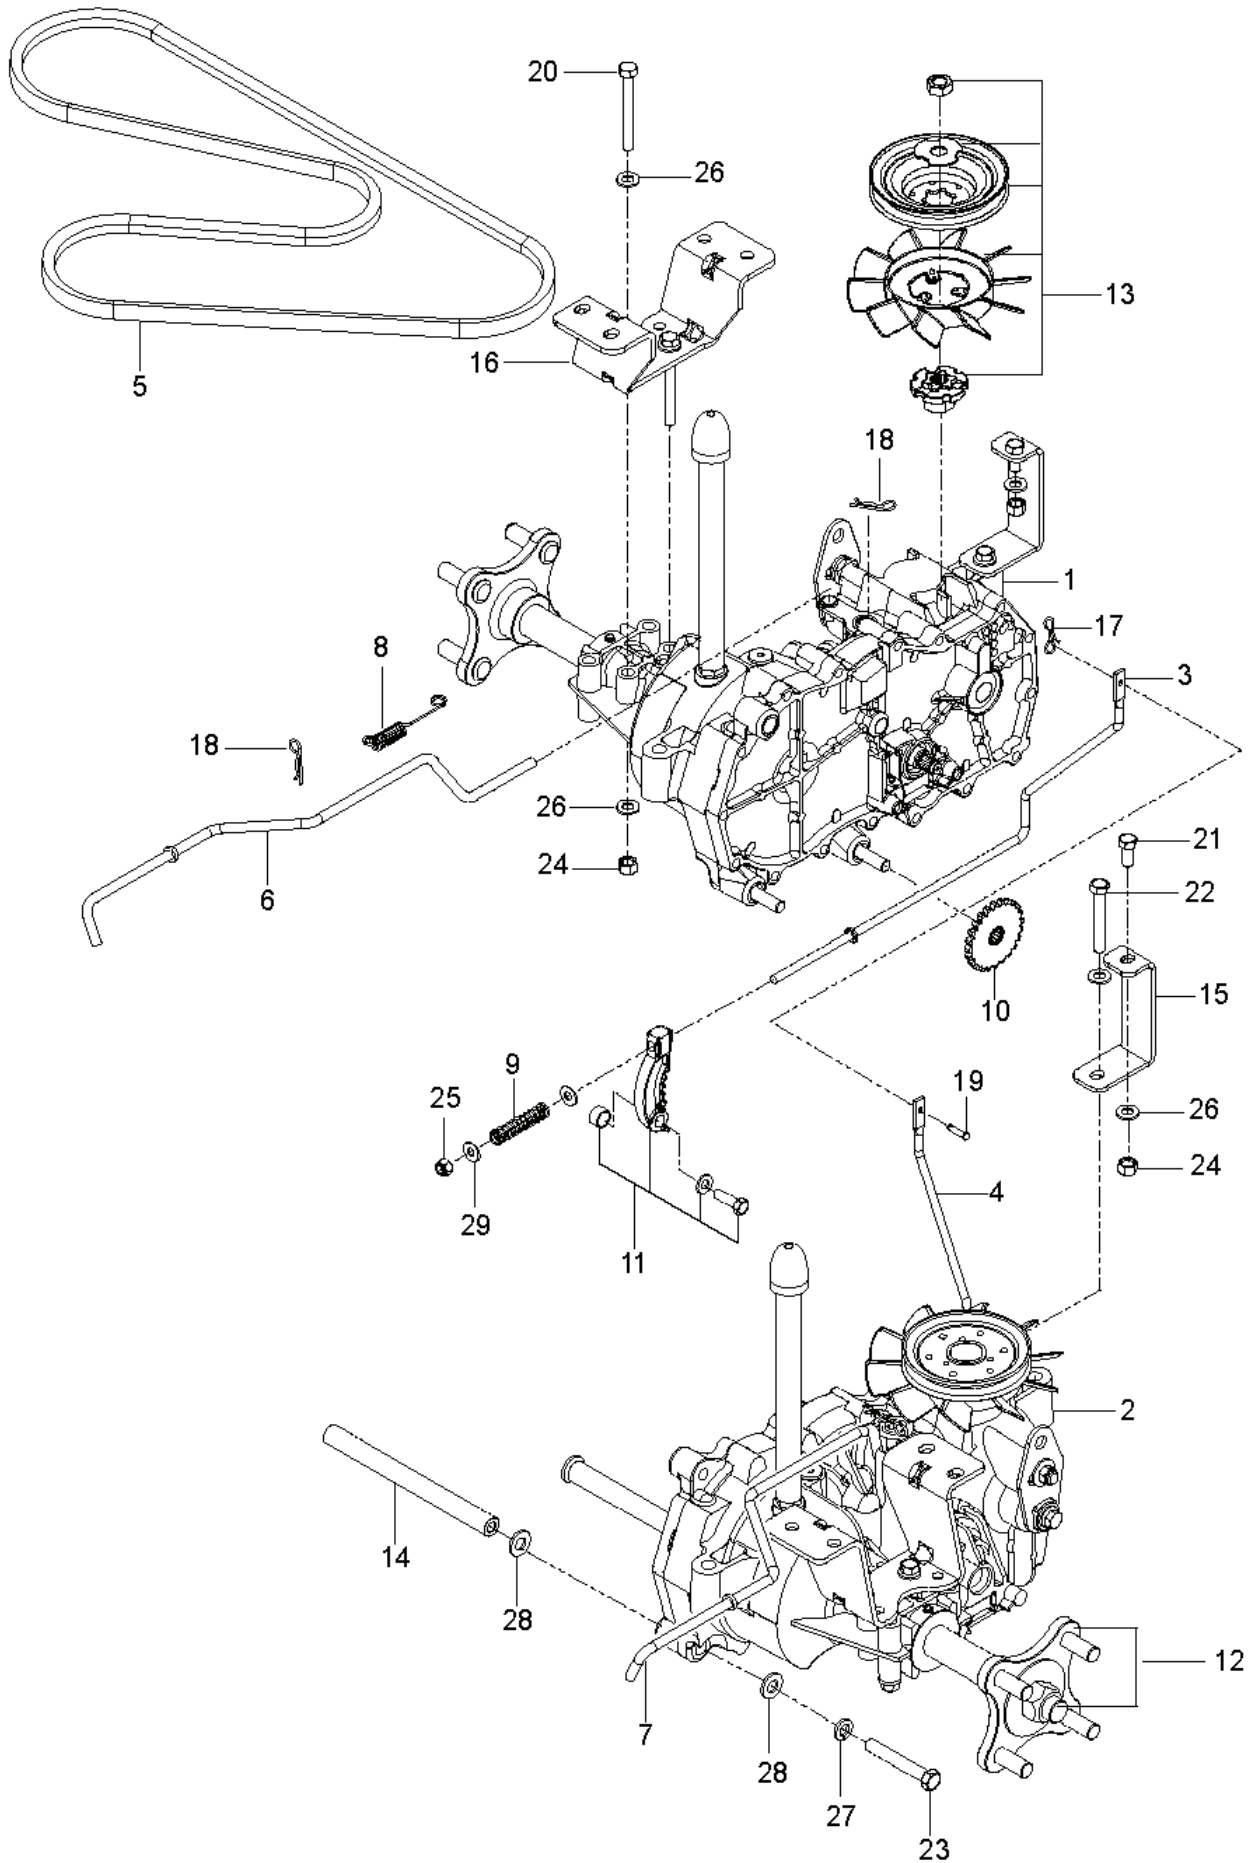

# **SPARE PARTS LIST**

REF.	PART NO.	DESCRIPTION	REMARK	QTY.	KIT
1	588017102	PLATE		1	
2	587241601	CLUTCH		1	
3	583955701	TUBE		1	
4	583955601	TUBE		1	
5	581886702	BRACKET		1	
6	532448145	ARM		1	
7	582538901	SPINDLE		1	
8	539110311	PULLEY		1	
9	587537401	PULLEY		1	
10	587660101	SPACER		1	
11	539132859	HEAT SHIELD		1	
12	587633302	STOP		1	
13	587451202	GUARD		1	
14	539131604	MUFFLER ASSY		1	
15	532196105	SPRING		1	
16	584825501	HOSE ASSY		1	
17	539101363	CLAMP		1	
18	522599001	ADAPTER		1	
19	585807101	PLUG		1	
20	501603701	BEARING		2	
21	582539501	BOLT		1	
22	874520656	BOLT		1	
23	539990316	BOLT		2	
24	539990208	SCREW		2	
25	581332804	BOLT		1	
26	817490410	SCREW		1	
27	874780620	BOLT		4	
28	817490512	SCREW		4	
29	521991101	NUT		1	
30	539112899	NUT, 5/16-18, NYLOC		5	
31	539976979	NUT		2	
32	539990692	WASHER		1	
33	532126197	WASHER		1	
34	810030600	WASHER		4	
	522598601	PIGTAIL		1	
	589543901	INSTRUCTION		1	
	000000000	W/O DESCRIPTION	Engine, Kawasaki FX691V 23 HP. For engine replacement parts, see a Kawasaki dealer.	1	

REF.	PART NO.	DESCRIPTION	REMARK	QTY.	KIT
1	510375601	TRANSMISSION		1	
2	510375602	TRANSMISSION		1	
3	574030501	LINKAGE		1	
4	574030502	LINKAGE		1	
5	539110411	BELT		1	
6	585474401	ROD		1	
7	585474501	ROD		1	
8	586665101	SPRING		2	
9	539110342	SPRING		2	
10	539120080	DISC		2	
11	539120079	ARM		2	
12	575507001	KIT		1	
13	501403602	TRANSMISSION KIT		2	
14	510184104	SPACING TUBE		2	
15	580806502	SUPPORT		2	
16	580806602	BRACKET		2	
17	587225301	PIN		1	
18	539976988	PIN		4	
19	587115301	PEN		1	
20	874780544	BOLT		4	
21	539976934	SCREW		2	
22	874780536	BOLT		2	
23	539990637	SCREW		4	
24	873800500	LOCK NUT		8	
25	539976978	NUT		2	
26	819111116	WASHER		16	
27	539990118	WASHER		4	
28	819131316	WASHER		8	
29	819091016	WASHER		4	