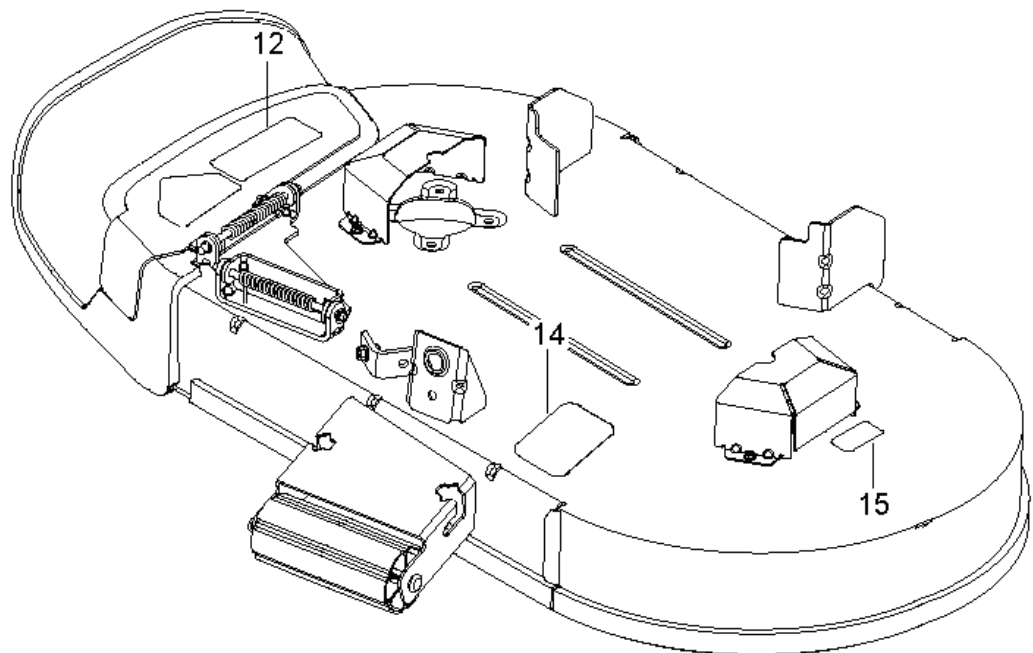

REF.	PART NO.	DESCRIPTION	REMARK	QTY.	KIT
1	587595601	DECAL		1	
2	587595501	DECAL		1	
3	587769201	DECAL		2	
4	539105745	DECAL		1	
5	532428677	DECAL		1	
6	539108385	DECAL		1	
7	539108386	DECAL		1	
8	539109897	DECAL		1	
9	590485501	DECAL		1	
10	532423829	DECAL		1	
11	588035101	DECAL		1	
12	586978801	DECAL		1	
13	577469001	DECAL		2	
14	510240201	DECAL		1	
15	589357901	DECAL		2	
16	501082601	DECAL		1	
17	581724102	DECAL		1	
18	593363001	DECAL		1