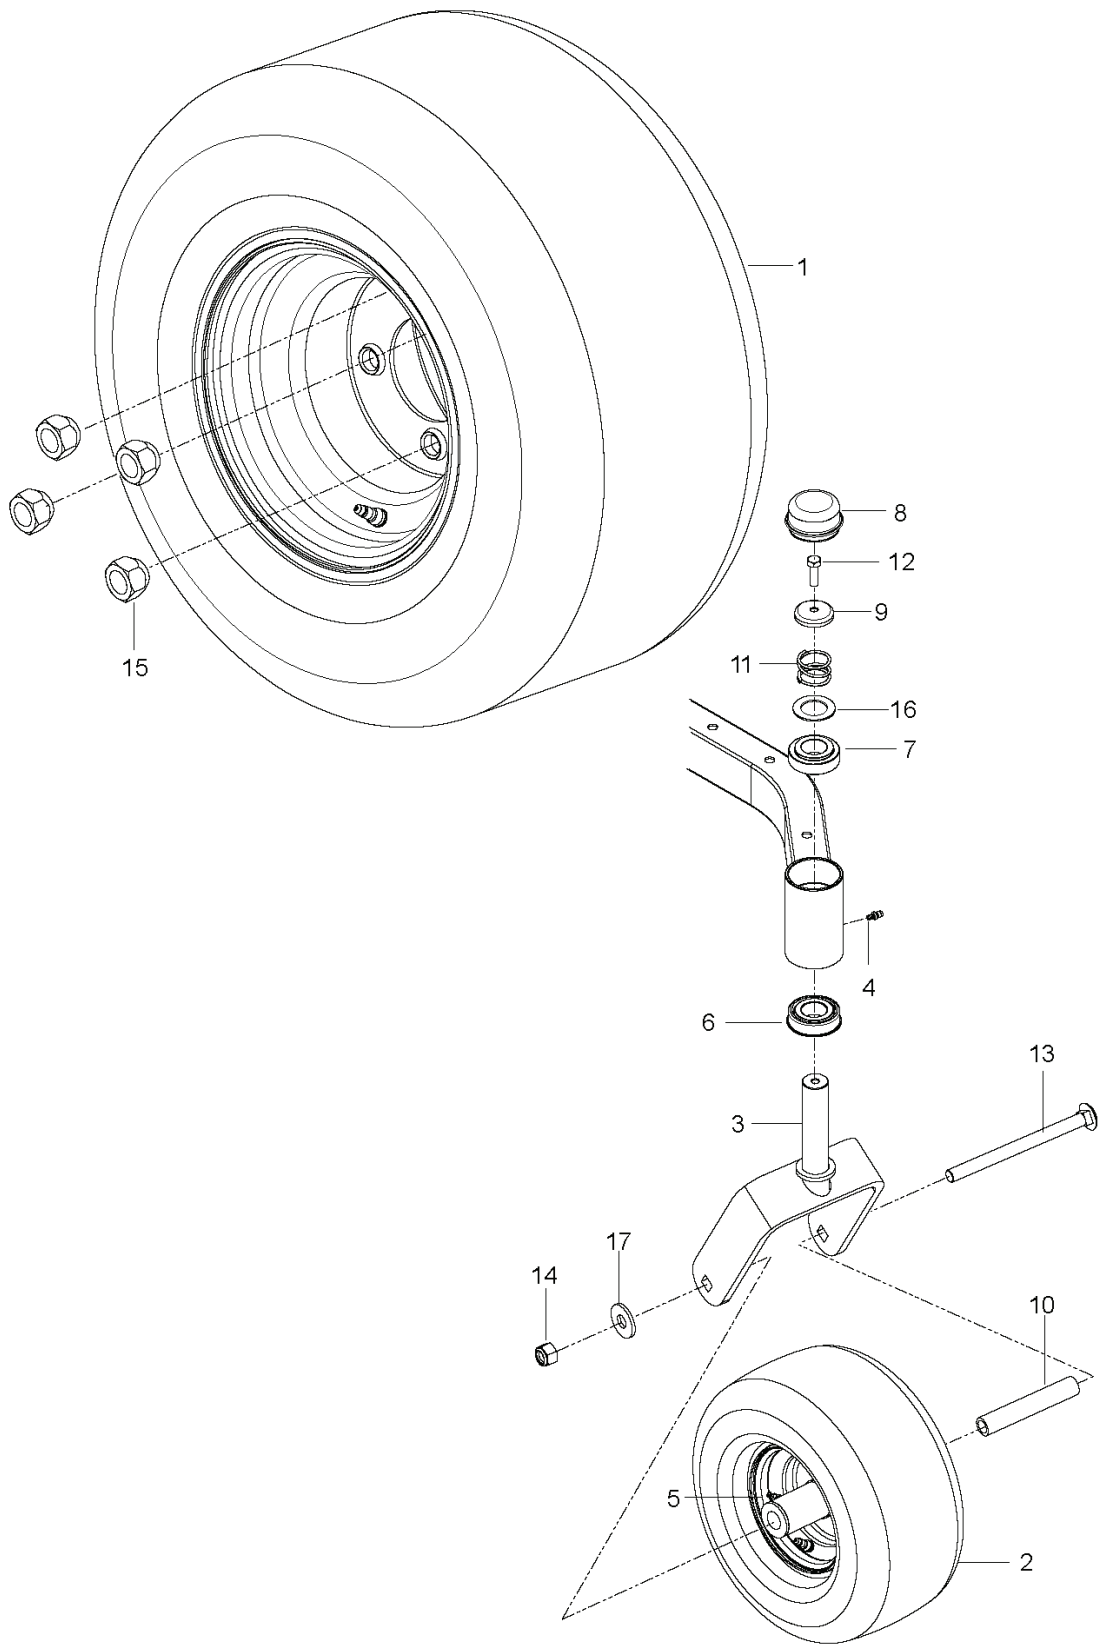

REF.	PART NO.	DESCRIPTION	REMARK	QTY.	KIT
1	585039802	GUARD		1	
2	589283302	FRAME TUBE		1	
3	589283402	FRAME TUBE		1	
4	584991002	TUBE		1	
5	522842902	PLATE	W/ SFTY DECALS	1	
6	585522401	FRONT COVER		1	
7	585523004	SUPPORT		1	
8	585989301	BUMPER		7	
9	585523104	CROSS MEMBER		1	
10	585523204	SKID PLATE		1	
11	585331602	COVER		1	
12	585331502	COVER		1	
13	539104411	KNOB		1	
14	585474302	BRACKET		2	
15	585523604	SUPPORT		1	
16	580501302	BRACKET		2	
17	585523404	SUPPORT		1	
18	817000510	BOLT		4	
19	532416358	SCREW		6	
20	874780536	BOLT		8	
21	874780544	BOLT		5	
22	874780648	BOLT		8	
23	585940001	BOLT		2	
24	577117701	SCREW		4	
25	586654301	BOLT		2	
26	586881101	BOLT		2	
27	539112899	NUT, 5/16-18, NYLOC		9	
28	521996501	NUT		14	
29	585938101	NUT		2	
30	873900500	NUT		2	
31	819111116	WASHER		6	
32	532423063	WASHER		1	

REF.	PART NO.	DESCRIPTION	REMARK	QTY.	KIT
1	510375601	TRANSMISSION		1	
2	510375602	TRANSMISSION		1	
3	574030501	LINKAGE		1	
4	574030502	LINKAGE		1	
5	539110411	BELT		1	
6	585474401	ROD		1	
7	585474501	ROD		1	
8	586665101	SPRING		2	
9	539110342	SPRING		2	
10	539120080	DISC		2	
11	539120079	ARM		2	
12	575507001	KIT		1	
13	501403602	TRANSMISSION KIT		2	
14	510184104	SPACING TUBE		2	
15	580806502	SUPPORT		2	
16	580806602	BRACKET		2	
17	587225301	PIN		1	
18	539976988	PIN		4	
19	587115301	PEN		1	
20	874780544	BOLT		4	
21	539976934	SCREW		2	
22	874780536	BOLT		2	
23	539990637	SCREW		4	
24	873800500	LOCK NUT		8	
25	539976978	NUT		2	
26	819111116	WASHER		16	
27	539990118	WASHER		4	
28	819131316	WASHER		8	
29	819091016	WASHER		4	