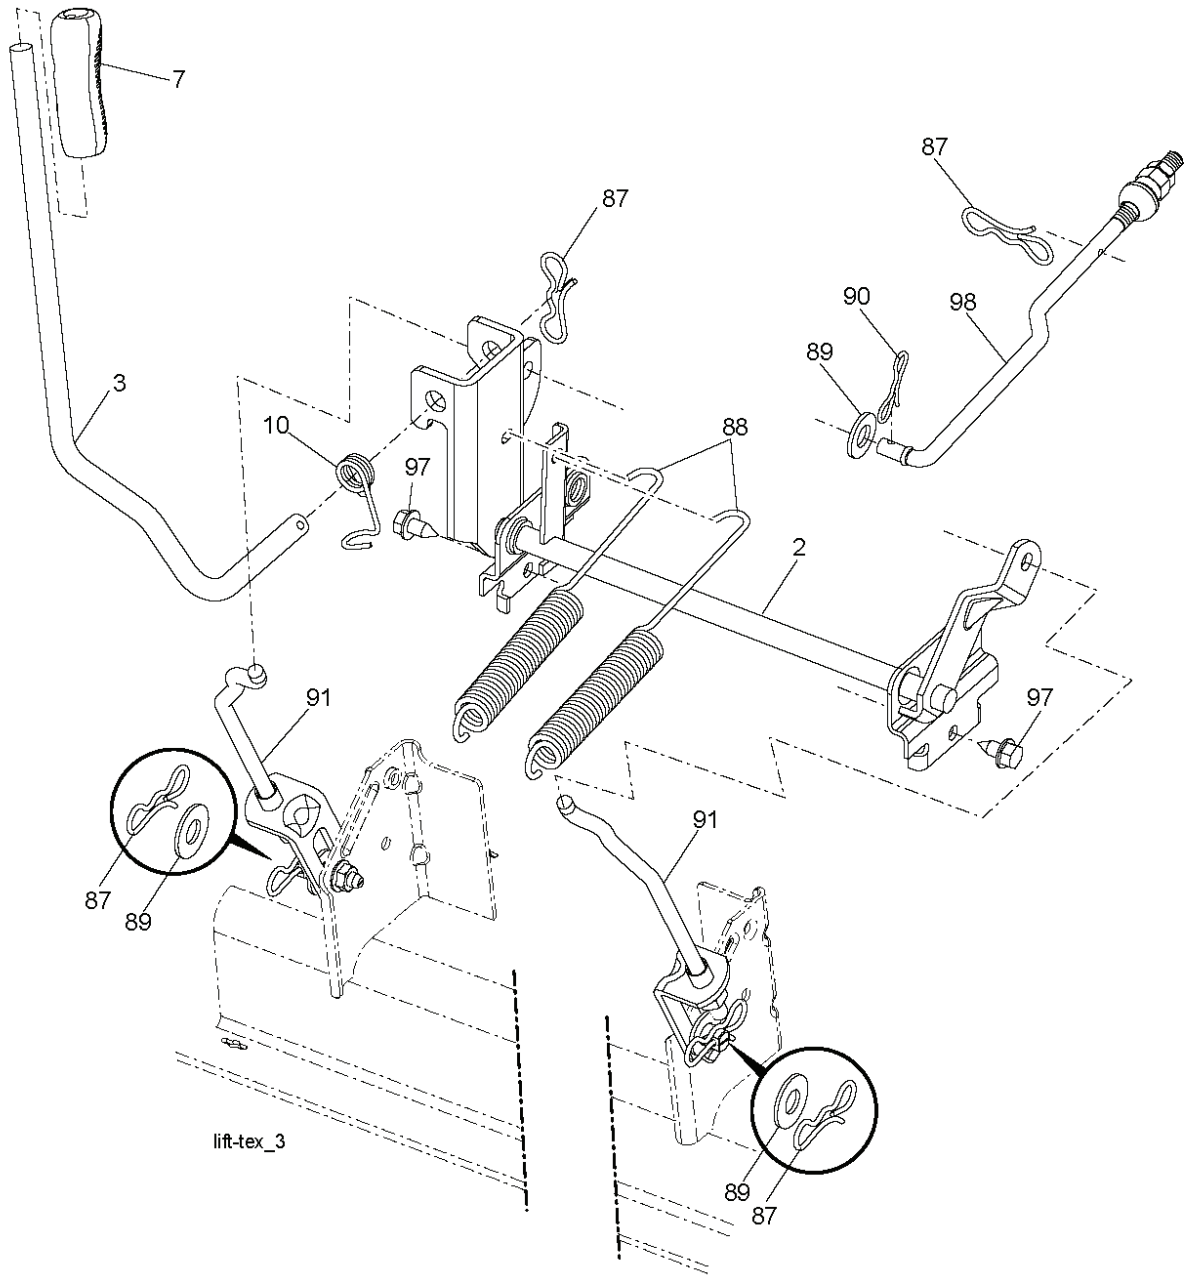

YTH220 TWIN, 96041002702, 2008-09

SPARE PARTS LIST

SPARK ARRESTER KIT

Engine-tex_Kohl-2cyl_1_r2

REF.	PART NO.	DESCRIPTION	REMARK	QTY.	KIT
1				1	
2	532149723	MUFFLER		1	
9	532194320	BELT GUIDE		1	
11	532179335	CLUTCH		1	
12	532194343	PULLEY		1	
15	532193499	FUEL TANK		1	
18	532194267	FUEL CAP		1	
20	532182937	THROTTLE CONTROL		1	
21	532416358	SCREW		1	
22	532191596	COMMA*RPLPAR 532187767428		1	
28	532142158	FULE LINE		1	
29	532137180	SPARK ARRESTER KIT		1	
37	532123487	HOSE CLAMP		1	
41	532126197	WASHER		1	
42	810040700	WASHER		1	
45	873510400	NUT		1	
62	532146629	HEAT SHIELD		1	
69	532186054	GASKET MUFFLER		1	
70	532146699	PIPE		1	
71	532146700	PIPE		1	
79	532192334	SCREW		1	
81	532148456	TUBE		1	
82	532181654	PLUG		1	
84	817120616	SCREW		1	
85	532179953	BOLT		1	
87	532171877	BOLT		1	
90	817000616	SCREW		1	
91	532187495	BUSHING		1	
95	532192334	SCREW		1	

lift-tex_3

REF.	PART NO.	DESCRIPTION	REMARK	QTY.	KIT
2	532195223	SHAFT		1	
3	532195230	LEVER		1	
7	532411555	GRIP		1	
10	532196314	SPRING		1	
87	532194209	SPRING		1	
88	532410710	SPRING		1	
89	819191912	WASHER		1	
90	532194208	PIN		1	
91	532197984	LINK		1	
97	817000612	SCREW		1	
98	532195264	LINK		1	

PTO SWITCH
(MATING SIDE)

IGNITION SWITCH

POSITION	CIRCUIT	"MAKE"
OFF	M+G+A1	
RUN/OVERRIDE	B+A1	
RUN	B+A1	L+A2
START	B + S + A1	

CHASSIS HARNESS CONNECTOR
(MATING SIDE)

DASH HARNESS CONNECTOR

WIRING INSULATED CLIPS
NOTE: IF WIRING INSULATED CLIPS WERE REMOVED FOR SERVICING OF UNIT, THEY SHOULD BE RE-INSTALLED TO PROPERLY SECURE YOUR WIRING.

wheel_art_1-vgt

REF.	PART NO.	DESCRIPTION	REMARK	QTY.	KIT
1	532059192	CAP VALVE		1	
2	532065139	NIPPLE		1	
3	532144509	RIM SPROCKET		1	
4	532008134	HOSE		1	
5	532106230	TIRE		1	
6	532124957	FITTING		1	
7	532124959	BEARING		1	
8	532175039	HUB CAP		1	
9	532184708	WHEEL		1	
10	532007154	HOSE		1	
11	532401782	RIM		1	
--	532144334	SEALING FOAM		1	