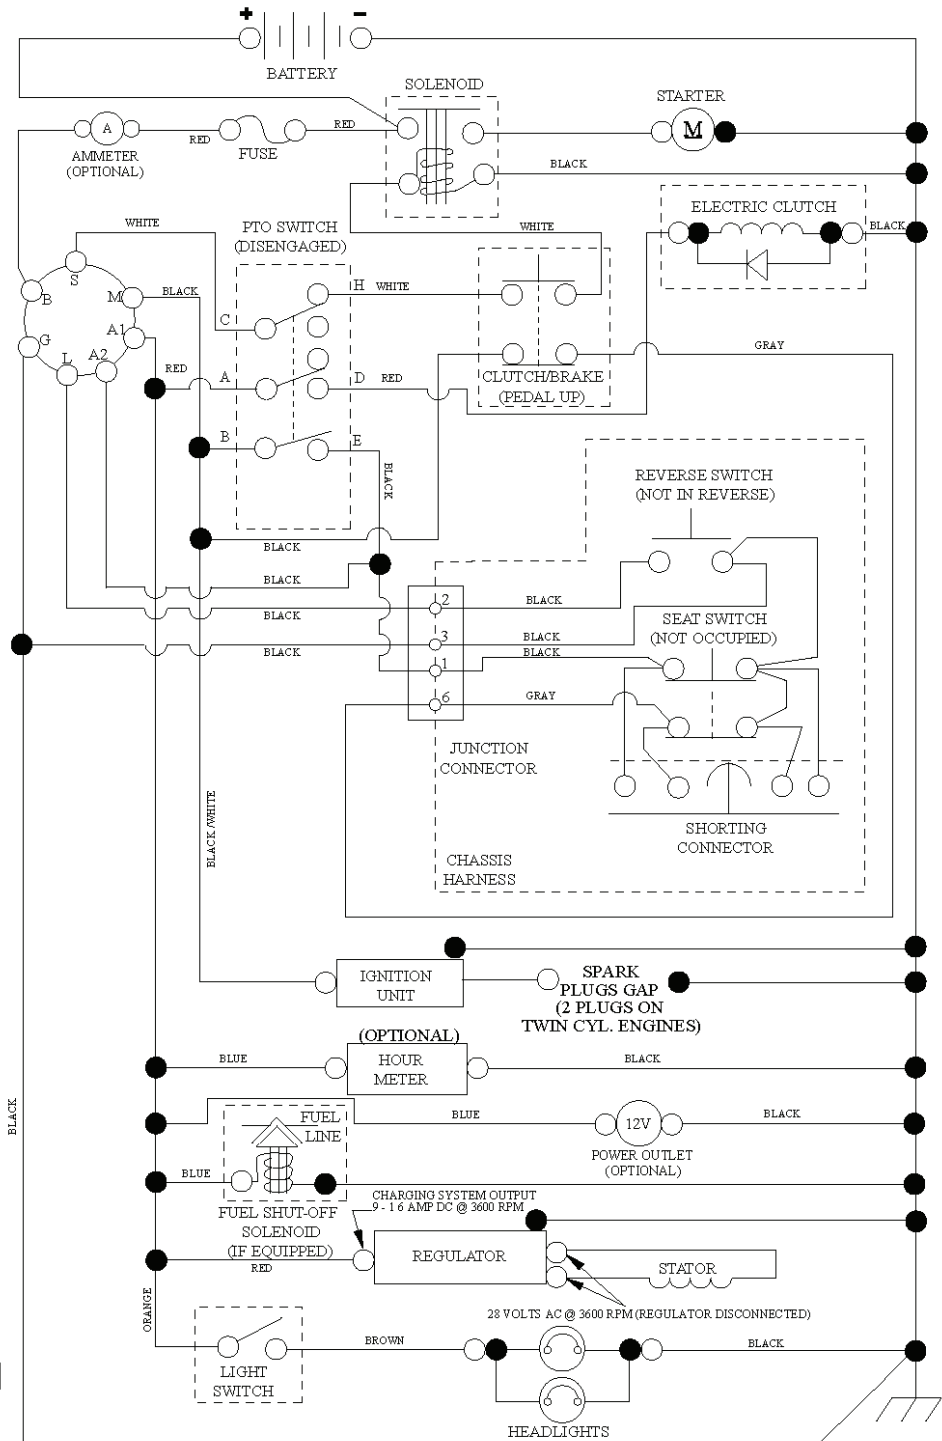

YTH220 TWIN, 96041002702, 2008-09

SPARE PARTS LIST

SPARK ARRESTER KIT

Engine-tex_Kohl-2cyl_1_r2

REF.	PART NO.	DESCRIPTION	REMARK	QTY.	KIT
1				1	
2	532149723	MUFFLER		1	
9	532194320	BELT GUIDE		1	
11	532179335	CLUTCH		1	
12	532194343	PULLEY		1	
15	532193499	FUEL TANK		1	
18	532194267	FUEL CAP		1	
20	532182937	THROTTLE CONTROL		1	
21	532416358	SCREW		1	
22	532191596	COMMA*RPLPAR 532187767428		1	
28	532142158	FULE LINE		1	
29	532137180	SPARK ARRESTER KIT		1	
37	532123487	HOSE CLAMP		1	
41	532126197	WASHER		1	
42	810040700	WASHER		1	
45	873510400	NUT		1	
62	532146629	HEAT SHIELD		1	
69	532186054	GASKET MUFFLER		1	
70	532146699	PIPE		1	
71	532146700	PIPE		1	
79	532192334	SCREW		1	
81	532148456	TUBE		1	
82	532181654	PLUG		1	
84	817120616	SCREW		1	
85	532179953	BOLT		1	
87	532171877	BOLT		1	
90	817000616	SCREW		1	
91	532187495	BUSHING		1	
95	532192334	SCREW		1	

lift-tex_3

REF.	PART NO.	DESCRIPTION	REMARK	QTY.	KIT
2	532195223	SHAFT		1	
3	532195230	LEVER		1	
7	532411555	GRIP		1	
10	532196314	SPRING		1	
87	532194209	SPRING		1	
88	532410710	SPRING		1	
89	819191912	WASHER		1	
90	532194208	PIN		1	
91	532197984	LINK		1	
97	817000612	SCREW		1	
98	532195264	LINK		1	

PTO SWITCH
(MATING SIDE)

IGNITION SWITCH

POSITION	CIRCUIT	"MAKE"
OFF	M+G+A1	
RUN/OVERRIDE	B+A1	
RUN	B+A1	L+A2
START	B + S + A1	

CHASSIS HARNESS CONNECTOR
(MATING SIDE)

DASH HARNESS CONNECTOR

WIRING INSULATED CLIPS
NOTE: IF WIRING INSULATED CLIPS WERE REMOVED FOR SERVICING OF UNIT, THEY SHOULD BE RE-INSTALLED TO PROPERLY SECURE YOUR WIRING.

wheel_art_1-vgt

REF.	PART NO.	DESCRIPTION	REMARK	QTY.	KIT
1	532059192	CAP VALVE		1	
2	532065139	NIPPLE		1	
3	532144509	RIM SPROCKET		1	
4	532008134	HOSE		1	
5	532106230	TIRE		1	
6	532124957	FITTING		1	
7	532124959	BEARING		1	
8	532175039	HUB CAP		1	
9	532184708	WHEEL		1	
10	532007154	HOSE		1	
11	532401782	RIM		1	
--	532144334	SEALING FOAM		1	