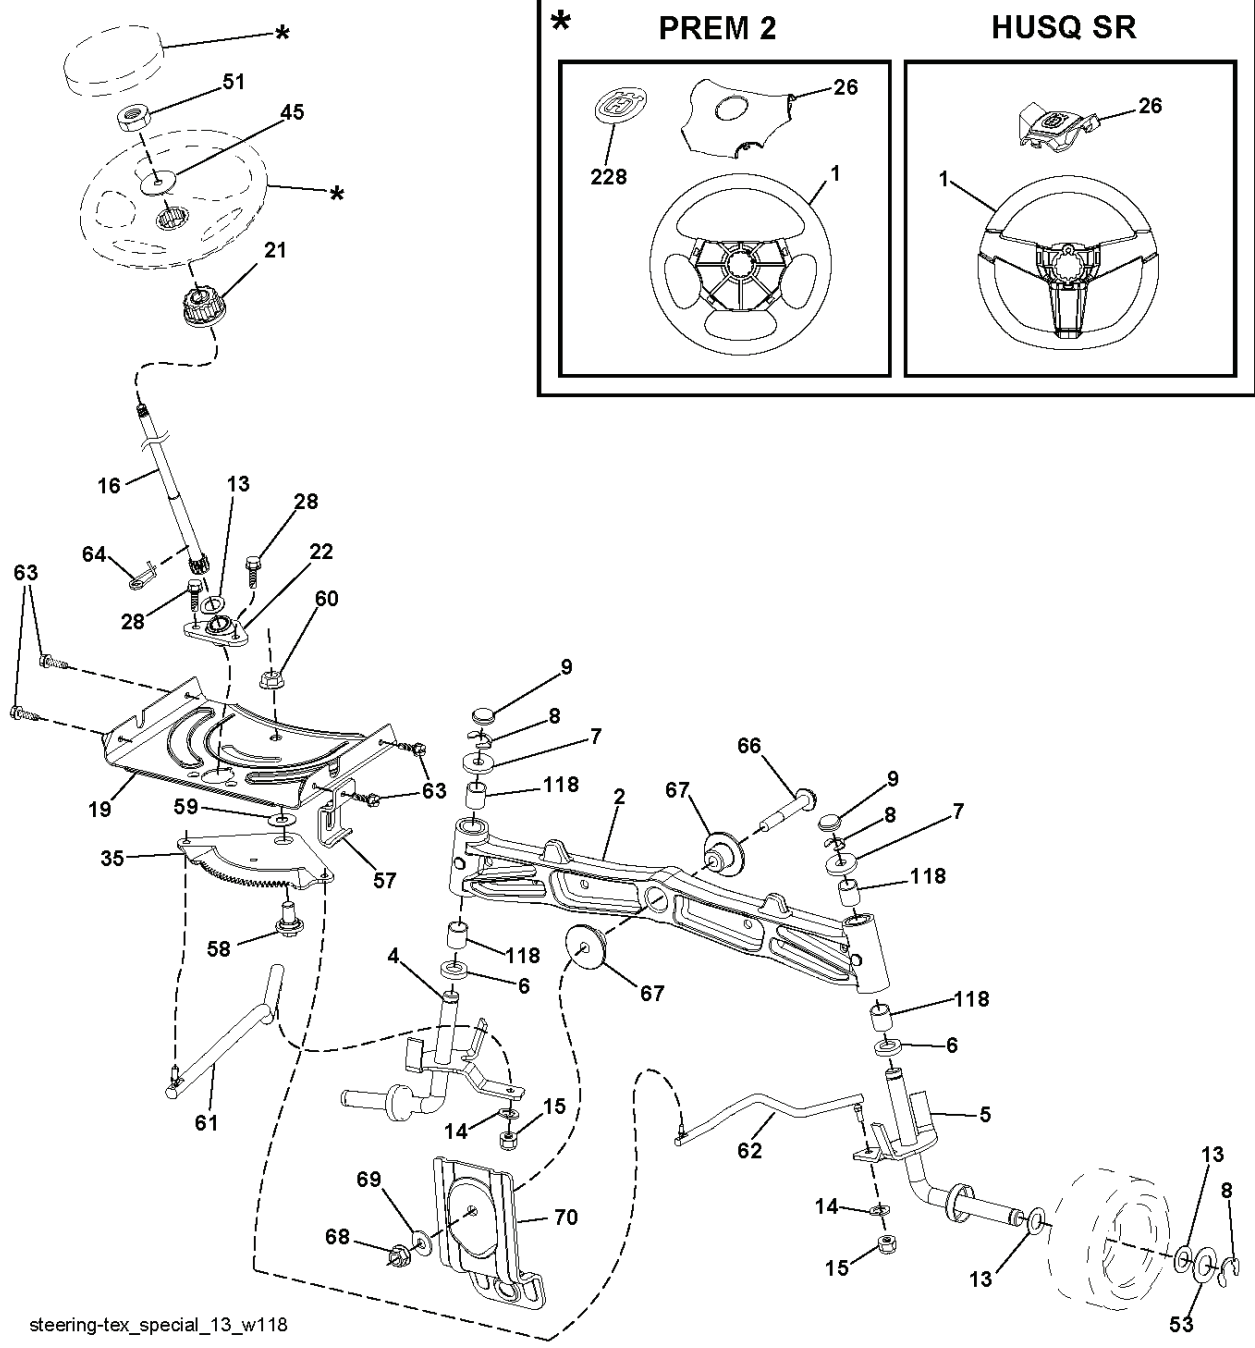

YTH220 TWIN, 96041002702, 2008-09

SPARE PARTS LIST

SPARK ARRESTER KIT

Engine-tex_Kohl-2cyl_1_r2

REF.	PART NO.	DESCRIPTION	REMARK	QTY.	KIT
1				1	
2	532149723	MUFFLER		1	
9	532194320	BELT GUIDE		1	
11	532179335	CLUTCH		1	
12	532194343	PULLEY		1	
15	532193499	FUEL TANK		1	
18	532194267	FUEL CAP		1	
20	532182937	THROTTLE CONTROL		1	
21	532416358	SCREW		1	
22	532191596	COMMA*RPLPAR 532187767428		1	
28	532142158	FULE LINE		1	
29	532137180	SPARK ARRESTER KIT		1	
37	532123487	HOSE CLAMP		1	
41	532126197	WASHER		1	
42	810040700	WASHER		1	
45	873510400	NUT		1	
62	532146629	HEAT SHIELD		1	
69	532186054	GASKET MUFFLER		1	
70	532146699	PIPE		1	
71	532146700	PIPE		1	
79	532192334	SCREW		1	
81	532148456	TUBE		1	
82	532181654	PLUG		1	
84	817120616	SCREW		1	
85	532179953	BOLT		1	
87	532171877	BOLT		1	
90	817000616	SCREW		1	
91	532187495	BUSHING		1	
95	532192334	SCREW		1	

PTO SWITCH
(MATING SIDE)

IGNITION SWITCH

POSITION	CIRCUIT	"MAKE"
OFF	M+G+A1	
RUN/OVERRIDE	B+A1	
RUN	B+A1	L+A2
START	B + S + A1	

CHASSIS HARNESS CONNECTOR
(MATING SIDE)

DASH HARNESS CONNECTOR

WIRING INSULATED CLIPS
NOTE: IF WIRING INSULATED CLIPS WERE REMOVED FOR SERVICING OF UNIT, THEY SHOULD BE RE-INSTALLED TO PROPERLY SECURE YOUR WIRING.

NON-REMOVABLE CONNECTIONS

REMOVABLE CONNECTIONS

seat-tex_6.5SL_3

REF.	PART NO.	DESCRIPTION	REMARK	QTY.	KIT
1	532406621	SEAT		1	
2	532180166	BRACKET		1	
3	532140675	STRAP		1	
6	873800600	NUT		1	
7	532124181	SPRING		1	
8	532171877	BOLT		1	
10	532196977	PLATE		1	
21	532171852	BOLT		1	
37	873800500	LOCK NUT		1	
40	532197661	HANDLE		1	
41	532198200	SPRING		1	
43	874760612	BOLT		1	
44	819133812	WASHER		1	

wheel_art_1-vgt

REF.	PART NO.	DESCRIPTION	REMARK	QTY.	KIT
1	532059192	CAP VALVE		1	
2	532065139	NIPPLE		1	
3	532144509	RIM SPROCKET		1	
4	532008134	HOSE		1	
5	532106230	TIRE		1	
6	532124957	FITTING		1	
7	532124959	BEARING		1	
8	532175039	HUB CAP		1	
9	532184708	WHEEL		1	
10	532007154	HOSE		1	
11	532401782	RIM		1	
--	532144334	SEALING FOAM		1	