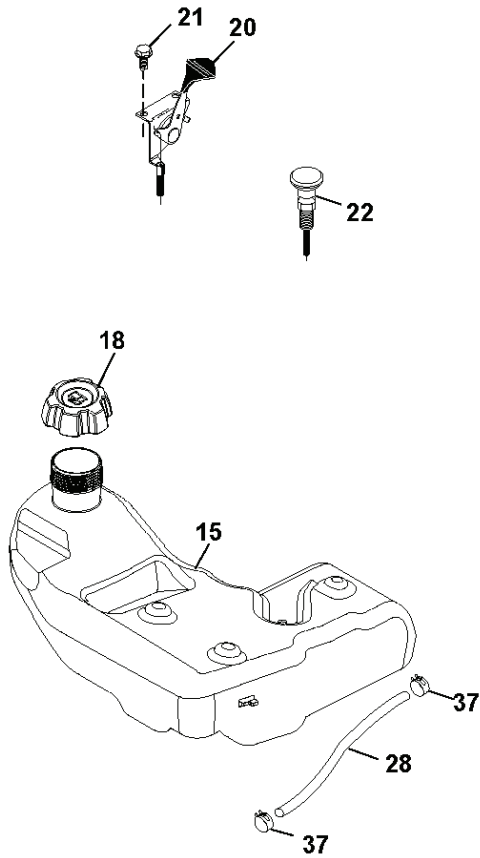

YTH220 TWIN, 96041002702, 2008-09

SPARE PARTS LIST

SPARK ARRESTER KIT

Engine-tex_Kohl-2cyl_1_r2

REF.	PART NO.	DESCRIPTION	REMARK	QTY.	KIT
1				1	
2	532149723	MUFFLER		1	
9	532194320	BELT GUIDE		1	
11	532179335	CLUTCH		1	
12	532194343	PULLEY		1	
15	532193499	FUEL TANK		1	
18	532194267	FUEL CAP		1	
20	532182937	THROTTLE CONTROL		1	
21	532416358	SCREW		1	
22	532191596	COMMA*RPLPAR 532187767428		1	
28	532142158	FULE LINE		1	
29	532137180	SPARK ARRESTER KIT		1	
37	532123487	HOSE CLAMP		1	
41	532126197	WASHER		1	
42	810040700	WASHER		1	
45	873510400	NUT		1	
62	532146629	HEAT SHIELD		1	
69	532186054	GASKET MUFFLER		1	
70	532146699	PIPE		1	
71	532146700	PIPE		1	
79	532192334	SCREW		1	
81	532148456	TUBE		1	
82	532181654	PLUG		1	
84	817120616	SCREW		1	
85	532179953	BOLT		1	
87	532171877	BOLT		1	
90	817000616	SCREW		1	
91	532187495	BUSHING		1	
95	532192334	SCREW		1	

lift-tex_3

REF.	PART NO.	DESCRIPTION	REMARK	QTY.	KIT
2	532195223	SHAFT		1	
3	532195230	LEVER		1	
7	532411555	GRIP		1	
10	532196314	SPRING		1	
87	532194209	SPRING		1	
88	532410710	SPRING		1	
89	819191912	WASHER		1	
90	532194208	PIN		1	
91	532197984	LINK		1	
97	817000612	SCREW		1	
98	532195264	LINK		1	

NON-REMOVABLE CONNECTIONS

REMOVABLE CONNECTIONS

seat-tex_6.5SL_3

REF.	PART NO.	DESCRIPTION	REMARK	QTY.	KIT
1	532406621	SEAT		1	
2	532180166	BRACKET		1	
3	532140675	STRAP		1	
6	873800600	NUT		1	
7	532124181	SPRING		1	
8	532171877	BOLT		1	
10	532196977	PLATE		1	
21	532171852	BOLT		1	
37	873800500	LOCK NUT		1	
40	532197661	HANDLE		1	
41	532198200	SPRING		1	
43	874760612	BOLT		1	
44	819133812	WASHER		1	

wheel_art_1-vgt

REF.	PART NO.	DESCRIPTION	REMARK	QTY.	KIT
1	532059192	CAP VALVE		1	
2	532065139	NIPPLE		1	
3	532144509	RIM SPROCKET		1	
4	532008134	HOSE		1	
5	532106230	TIRE		1	
6	532124957	FITTING		1	
7	532124959	BEARING		1	
8	532175039	HUB CAP		1	
9	532184708	WHEEL		1	
10	532007154	HOSE		1	
11	532401782	RIM		1	
--	532144334	SEALING FOAM		1	