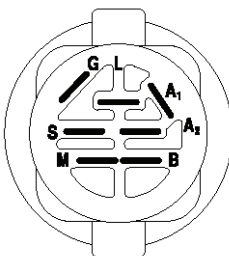

IGNITION SWITCH

POSITION	CIRCUIT	"MAKE"
OFF	M+G+A1	
RUN/OVERRIDE	B+A1	
RUN	B+A1	L+A2
START	B + S + A1	

WIRING INSULATED CLIPS
NOTE: IF WIRING INSULATED CLIPS WERE REMOVED FOR SERVICING OF UNIT, THEY SHOULD BE RE-INSTALLED TO PROPERLY SECURE YOUR WIRING.

NON-REMOVABLE CONNECTIONS

REMOVABLE CONNECTIONS