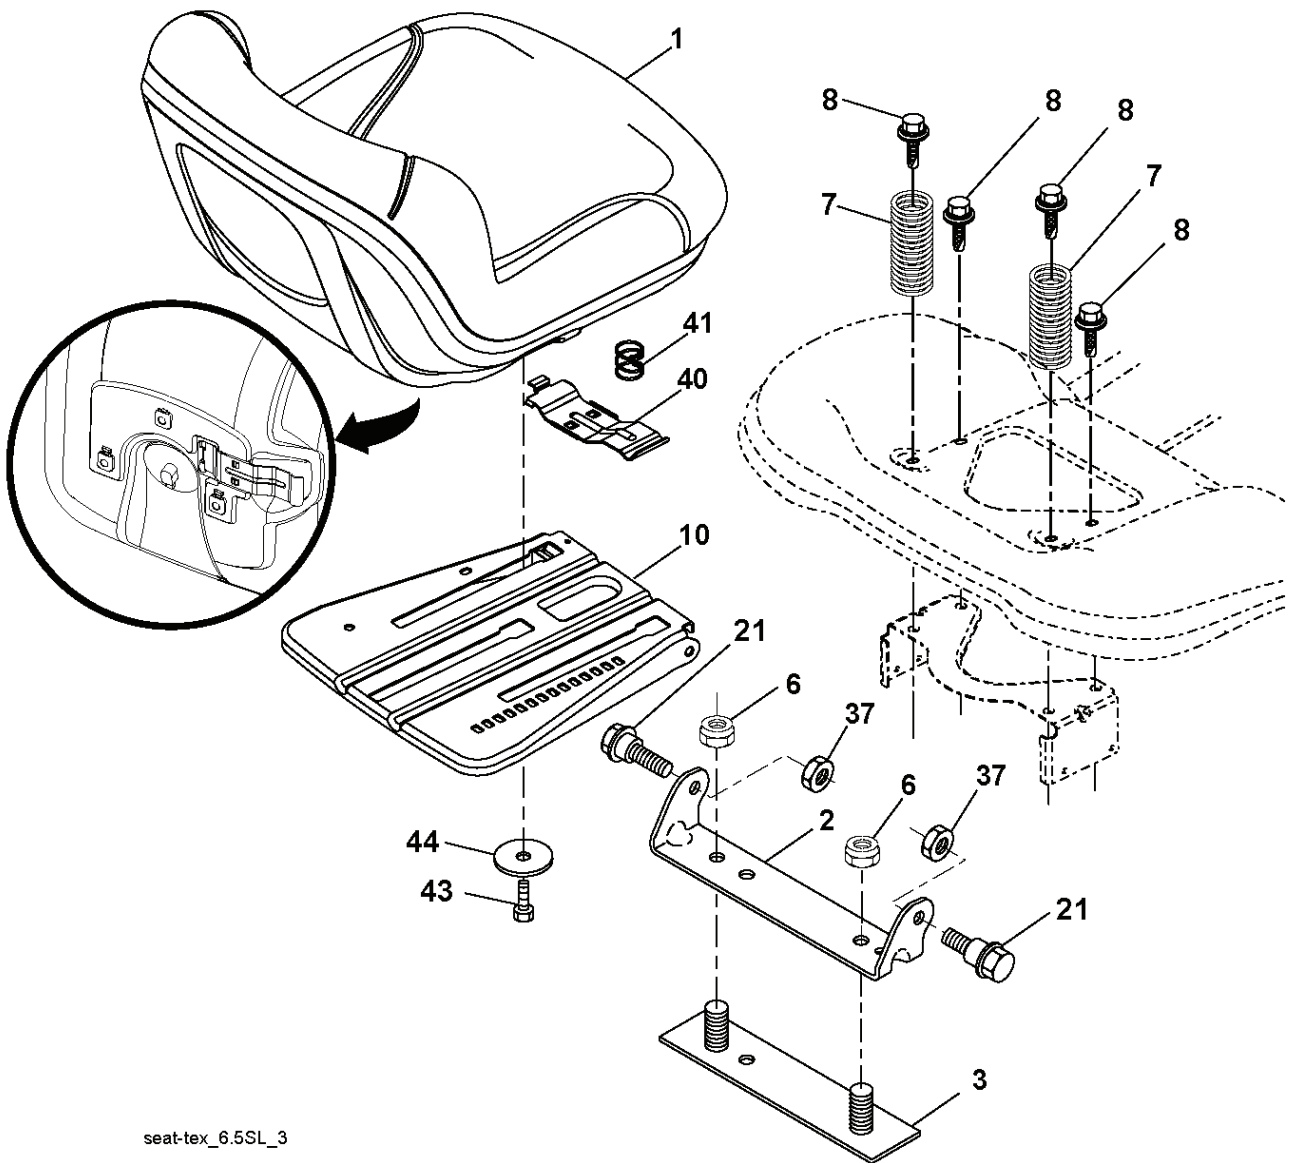

lift-tex_3

REF.	PART NO.	DESCRIPTION	REMARK	QTY.	KIT
2	532195223	SHAFT		1	
3	532195230	LEVER		1	
7	532411555	GRIP		1	
10	532196314	SPRING		1	
87	532194209	SPRING		1	
88	532410710	SPRING		1	
89	819191912	WASHER		1	
90	532194208	PIN		1	
91	532197984	LINK		1	
97	817000612	SCREW		1	
98	532195264	LINK		1	

PTO SWITCH
(MATING SIDE)

IGNITION SWITCH

POSITION	CIRCUIT	"MAKE"
OFF	M+G+A1	
RUN/OVERRIDE	B+A1	
RUN	B+A1	L+A2
START	B + S + A1	

CHASSIS HARNESS CONNECTOR
(MATING SIDE)

DASH HARNESS CONNECTOR

WIRING INSULATED CLIPS
NOTE: IF WIRING INSULATED CLIPS WERE REMOVED FOR SERVICING OF UNIT, THEY SHOULD BE RE-INSTALLED TO PROPERLY SECURE YOUR WIRING.

NON-REMOVABLE CONNECTIONS

REMOVABLE CONNECTIONS

seat-tex_6.5SL_3

REF.	PART NO.	DESCRIPTION	REMARK	QTY.	KIT
1	532406621	SEAT		1	
2	532180166	BRACKET		1	
3	532140675	STRAP		1	
6	873800600	NUT		1	
7	532124181	SPRING		1	
8	532171877	BOLT		1	
10	532196977	PLATE		1	
21	532171852	BOLT		1	
37	873800500	LOCK NUT		1	
40	532197661	HANDLE		1	
41	532198200	SPRING		1	
43	874760612	BOLT		1	
44	819133812	WASHER		1	

wheel_art_1-vgt

REF.	PART NO.	DESCRIPTION	REMARK	QTY.	KIT
1	532059192	CAP VALVE		1	
2	532065139	NIPPLE		1	
3	532144509	RIM SPROCKET		1	
4	532008134	HOSE		1	
5	532106230	TIRE		1	
6	532124957	FITTING		1	
7	532124959	BEARING		1	
8	532175039	HUB CAP		1	
9	532184708	WHEEL		1	
10	532007154	HOSE		1	
11	532401782	RIM		1	
--	532144334	SEALING FOAM		1	