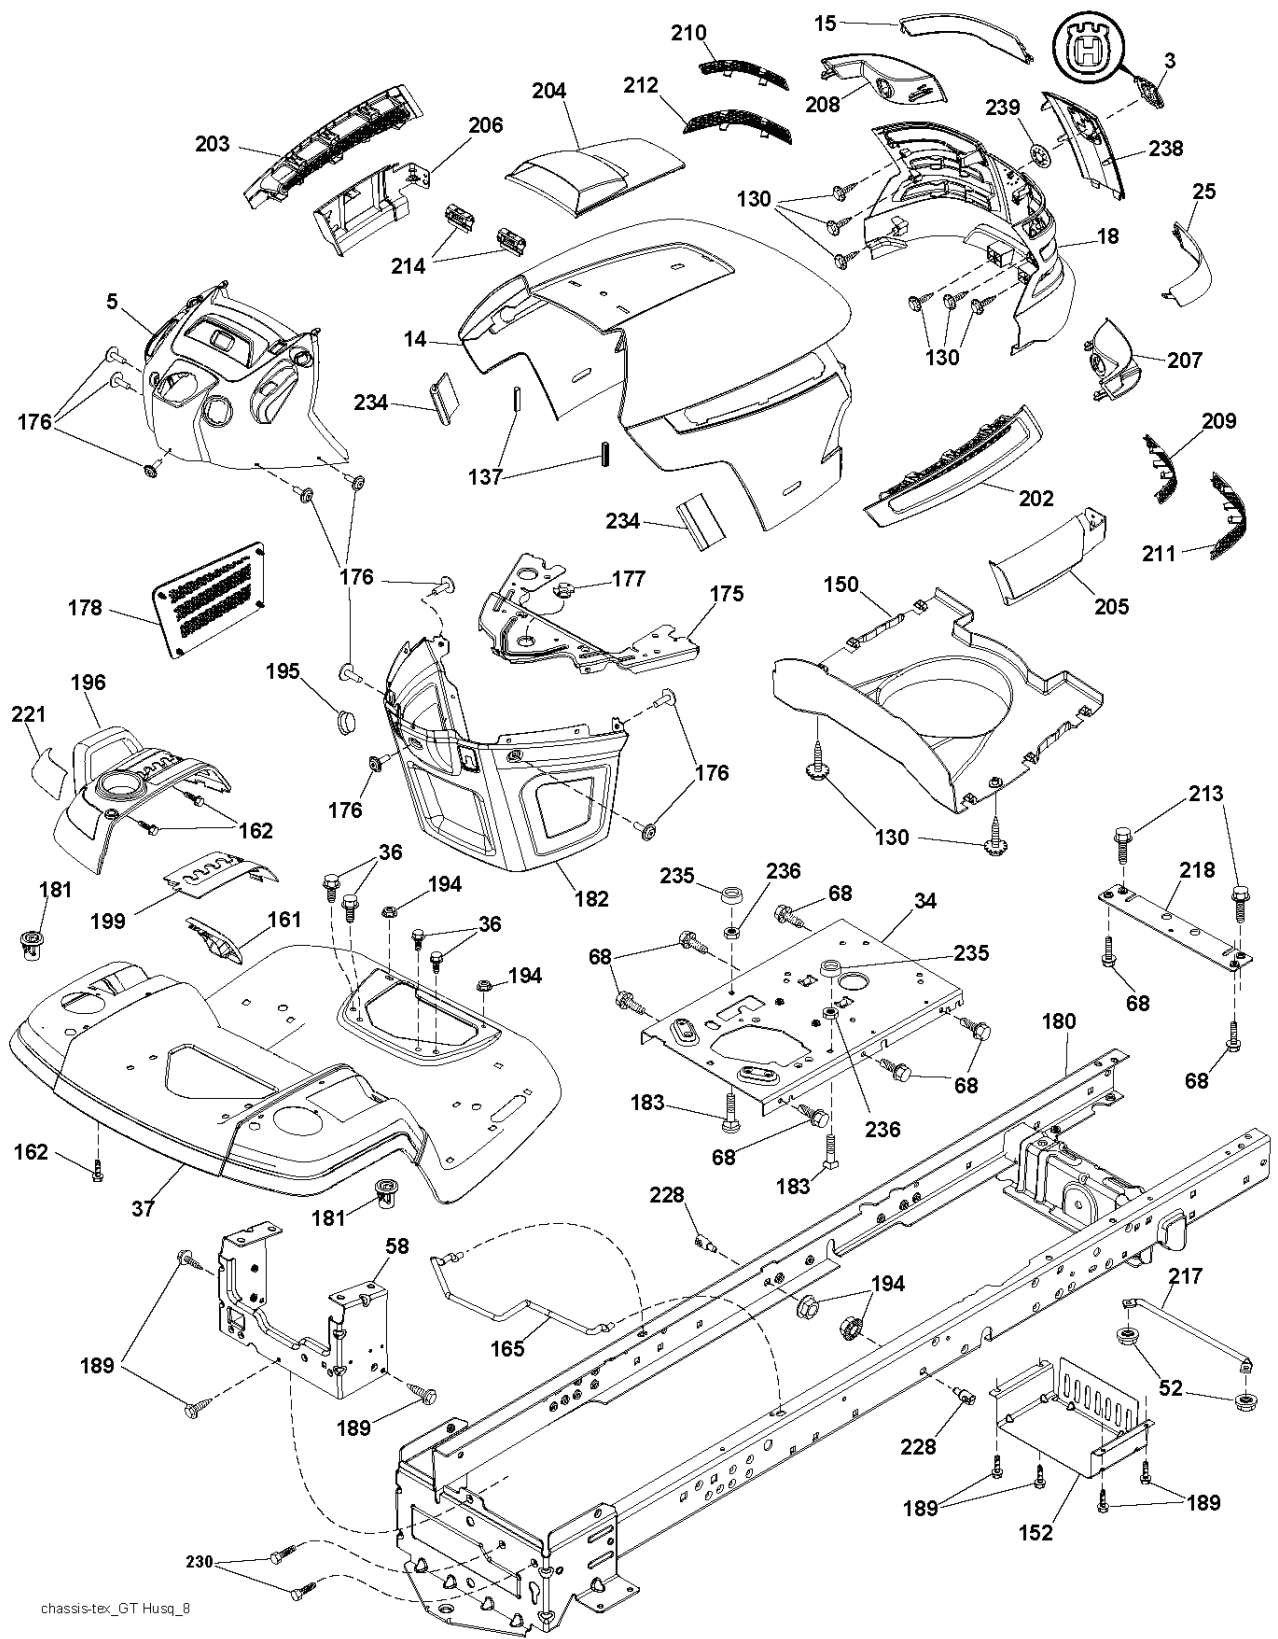

PTO SWITCH
(MATING SIDE)

IGNITION SWITCH

POSITION	CIRCUIT	"MAKE"
OFF	M+G+A1	
RUN/OVERRIDE	B+A1	
RUN	B+A1	L+A2
START	B + S + A1	

CHASSIS HARNESS CONNECTOR
(MATING SIDE)

DASH HARNESS CONNECTOR

WIRING INSULATED CLIPS
NOTE: IF WIRING INSULATED CLIPS WERE REMOVED FOR SERVICING OF UNIT, THEY SHOULD BE RE-INSTALLED TO PROPERLY SECURE YOUR WIRING.

NON-REMOVABLE CONNECTIONS

REMOVABLE CONNECTIONS

seat-tex_6.5SL_3

REF.	PART NO.	DESCRIPTION	REMARK	QTY.	KIT
1	532406621	SEAT		1	
2	532180166	BRACKET		1	
3	532140675	STRAP		1	
6	873800600	NUT		1	
7	532124181	SPRING		1	
8	532171877	BOLT		1	
10	532196977	PLATE		1	
21	532171852	BOLT		1	
37	873800500	LOCK NUT		1	
40	532197661	HANDLE		1	
41	532198200	SPRING		1	
43	874760612	BOLT		1	
44	819133812	WASHER		1	

wheel_art_1-vgt

REF.	PART NO.	DESCRIPTION	REMARK	QTY.	KIT
1	532059192	CAP VALVE		1	
2	532065139	NIPPLE		1	
3	532144509	RIM SPROCKET		1	
4	532008134	HOSE		1	
5	532106230	TIRE		1	
6	532124957	FITTING		1	
7	532124959	BEARING		1	
8	532175039	HUB CAP		1	
9	532184708	WHEEL		1	
10	532007154	HOSE		1	
11	532401782	RIM		1	
--	532144334	SEALING FOAM		1	

REF.	PART NO.	DESCRIPTION	REMARK	QTY.	KIT
1	532400389	LABEL		1	
3	532196357	DECALC.'DANGER DEFLECTEUR'		1	
4	532196841	DECAL		1	
5	532140837	DECAL		1	
6	532178302	DECAL		1	
8	532198785	LABEL		1	
9	532145005	DECAL		1	
10	532159737	DECAL		1	
11	532159736	DECAL		1	
12	532182166	DECAL		1	
14	532408846	DECAL		1	
15	532180433	DECAL		1	
16	532422012	DECAL		1	
18	532408775	DECAL		1	
--	532162598	DECAL		1	
--	532166960	DECAL		1	
--	532401771	FOOTREST		1	
--	532403773	FOOTREST		1	
--	532416306	OPERATOR'S MANUAL		1	
--	532416292	OPERATOR'S MANUAL		1	
--	532416293	OPERATOR'S MANUAL		1	
--	532416294	OPERATOR'S MANUAL		1	