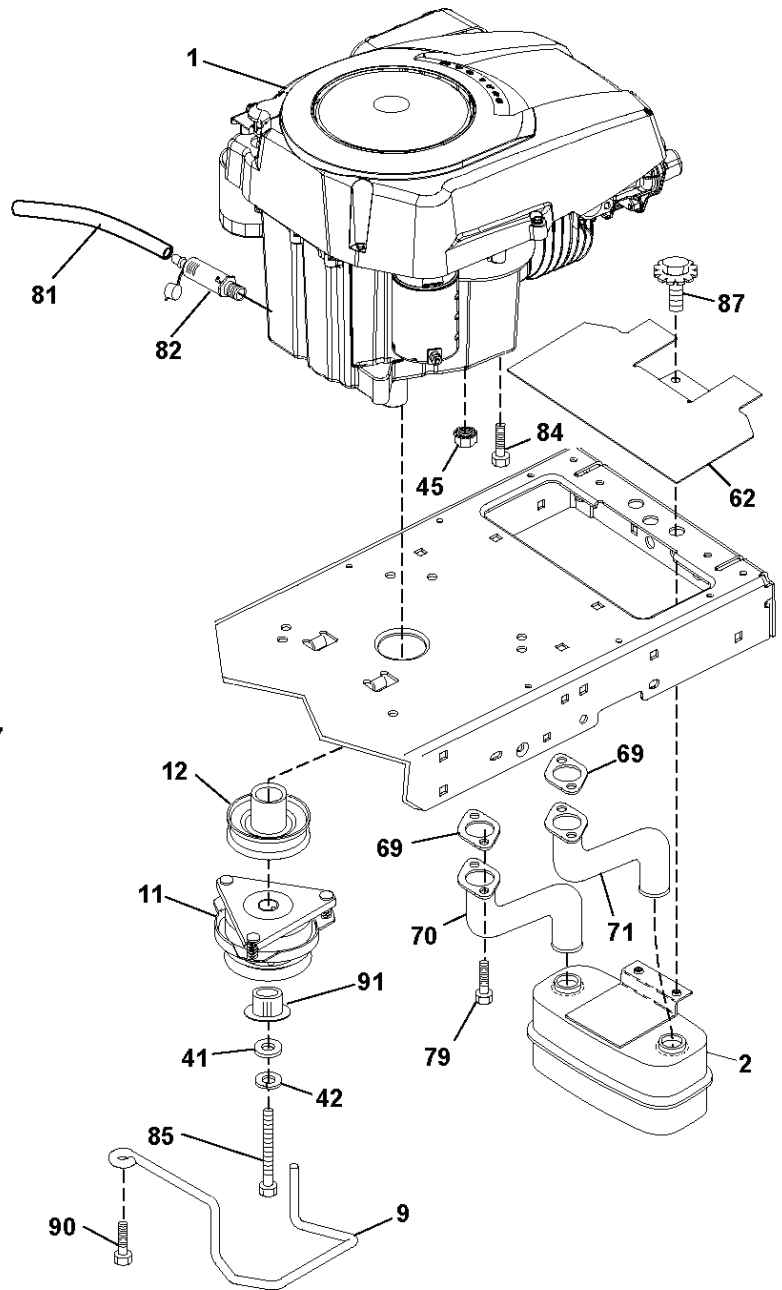

YTH220 TWIN, 96041002702, 2008-09

SPARE PARTS LIST

SPARK ARRESTER KIT

Engine-tex_Kohl-2cyl_1_r2

REF.	PART NO.	DESCRIPTION	REMARK	QTY.	KIT
1				1	
2	532149723	MUFFLER		1	
9	532194320	BELT GUIDE		1	
11	532179335	CLUTCH		1	
12	532194343	PULLEY		1	
15	532193499	FUEL TANK		1	
18	532194267	FUEL CAP		1	
20	532182937	THROTTLE CONTROL		1	
21	532416358	SCREW		1	
22	532191596	COMMA*RPLPAR 532187767428		1	
28	532142158	FULE LINE		1	
29	532137180	SPARK ARRESTER KIT		1	
37	532123487	HOSE CLAMP		1	
41	532126197	WASHER		1	
42	810040700	WASHER		1	
45	873510400	NUT		1	
62	532146629	HEAT SHIELD		1	
69	532186054	GASKET MUFFLER		1	
70	532146699	PIPE		1	
71	532146700	PIPE		1	
79	532192334	SCREW		1	
81	532148456	TUBE		1	
82	532181654	PLUG		1	
84	817120616	SCREW		1	
85	532179953	BOLT		1	
87	532171877	BOLT		1	
90	817000616	SCREW		1	
91	532187495	BUSHING		1	
95	532192334	SCREW		1	

lift-tex_3

REF.	PART NO.	DESCRIPTION	REMARK	QTY.	KIT
2	532195223	SHAFT		1	
3	532195230	LEVER		1	
7	532411555	GRIP		1	
10	532196314	SPRING		1	
87	532194209	SPRING		1	
88	532410710	SPRING		1	
89	819191912	WASHER		1	
90	532194208	PIN		1	
91	532197984	LINK		1	
97	817000612	SCREW		1	
98	532195264	LINK		1	

NON-REMOVABLE CONNECTIONS

REMOVABLE CONNECTIONS

seat-tex_6.5SL_3

REF.	PART NO.	DESCRIPTION	REMARK	QTY.	KIT
1	532406621	SEAT		1	
2	532180166	BRACKET		1	
3	532140675	STRAP		1	
6	873800600	NUT		1	
7	532124181	SPRING		1	
8	532171877	BOLT		1	
10	532196977	PLATE		1	
21	532171852	BOLT		1	
37	873800500	LOCK NUT		1	
40	532197661	HANDLE		1	
41	532198200	SPRING		1	
43	874760612	BOLT		1	
44	819133812	WASHER		1	

wheel_art_1-vgt

REF.	PART NO.	DESCRIPTION	REMARK	QTY.	KIT
1	532059192	CAP VALVE		1	
2	532065139	NIPPLE		1	
3	532144509	RIM SPROCKET		1	
4	532008134	HOSE		1	
5	532106230	TIRE		1	
6	532124957	FITTING		1	
7	532124959	BEARING		1	
8	532175039	HUB CAP		1	
9	532184708	WHEEL		1	
10	532007154	HOSE		1	
11	532401782	RIM		1	
--	532144334	SEALING FOAM		1	