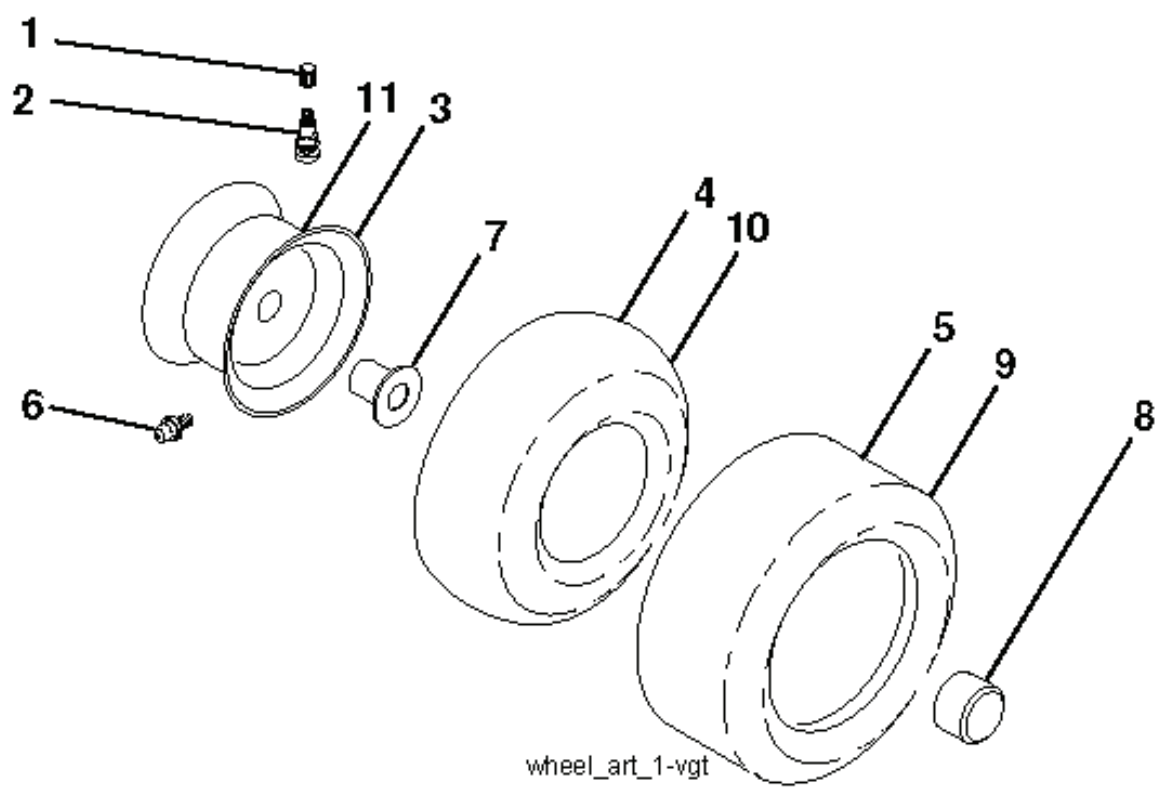

PTO SWITCH
(MATING SIDE)

IGNITION SWITCH

POSITION	CIRCUIT	"MAKE"
OFF	M+G+A1	
RUN/OVERRIDE	B+A1	
RUN	B+A1	L+A2
START	B + S + A1	

CHASSIS HARNESS CONNECTOR
(MATING SIDE)

DASH HARNESS CONNECTOR

WIRING INSULATED CLIPS
NOTE: IF WIRING INSULATED CLIPS WERE REMOVED FOR SERVICING OF UNIT, THEY SHOULD BE RE-INSTALLED TO PROPERLY SECURE YOUR WIRING.

NON-REMOVABLE CONNECTIONS

REMOVABLE CONNECTIONS

seat-tex_6.5SL_3

REF.	PART NO.	DESCRIPTION	REMARK	QTY.	KIT
1	532406621	SEAT		1	
2	532180166	BRACKET		1	
3	532140675	STRAP		1	
6	873800600	NUT		1	
7	532124181	SPRING		1	
8	532171877	BOLT		1	
10	532196977	PLATE		1	
21	532171852	BOLT		1	
37	873800500	LOCK NUT		1	
40	532197661	HANDLE		1	
41	532198200	SPRING		1	
43	874760612	BOLT		1	
44	819133812	WASHER		1	

wheel_art_1-vgt

REF.	PART NO.	DESCRIPTION	REMARK	QTY.	KIT
1	532059192	CAP VALVE		1	
2	532065139	NIPPLE		1	
3	532144509	RIM SPROCKET		1	
4	532008134	HOSE		1	
5	532106230	TIRE		1	
6	532124957	FITTING		1	
7	532124959	BEARING		1	
8	532175039	HUB CAP		1	
9	532184708	WHEEL		1	
10	532007154	HOSE		1	
11	532401782	RIM		1	
--	532144334	SEALING FOAM		1	