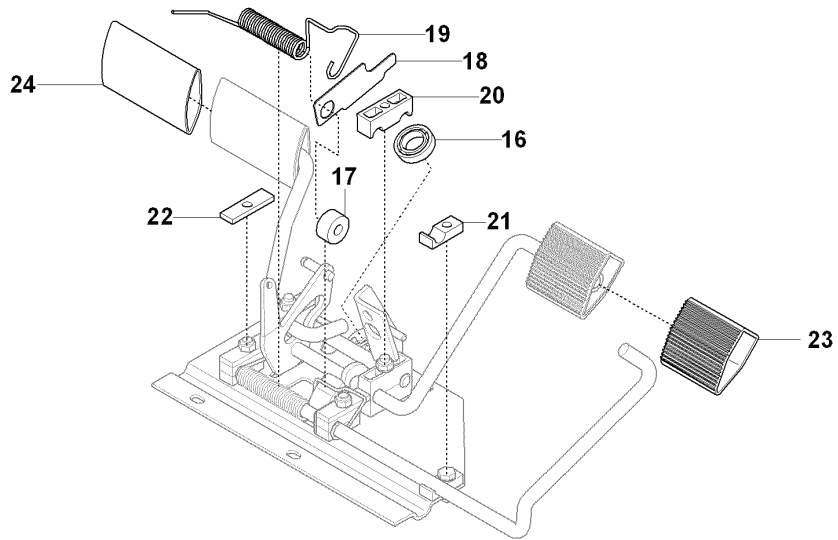

P RIDER R175AWD
PEDALS

PEDALS