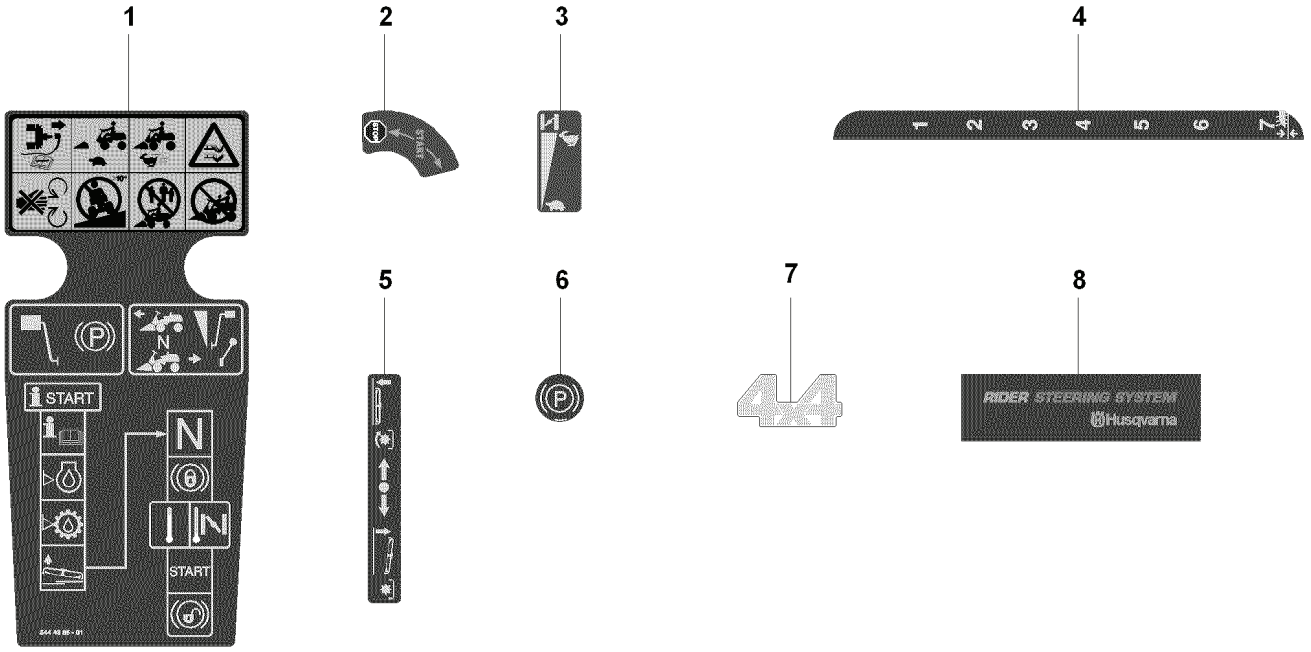

S RIDER R175AWD
DECALS

REF.	PART NO.	DESCRIPTION	REMARK	QTY.	KIT
1	544438601	LABEL		1	
2	544438701	LABEL		1	
3	544438801	LABEL		1	
4	544439002	LABEL		1	
5	544439201	LABEL		1	
6	506584501	LABEL		1	
7	544833501	LABEL		2	
8	544833601	LABEL		1	
9	505217701	LABEL		1	
10	544391102	LABEL		1	
11	544211401	LABEL		2	
12	506999601	LABEL		1	
13	544833901	LABEL		1	
14	544833902	LABEL		1