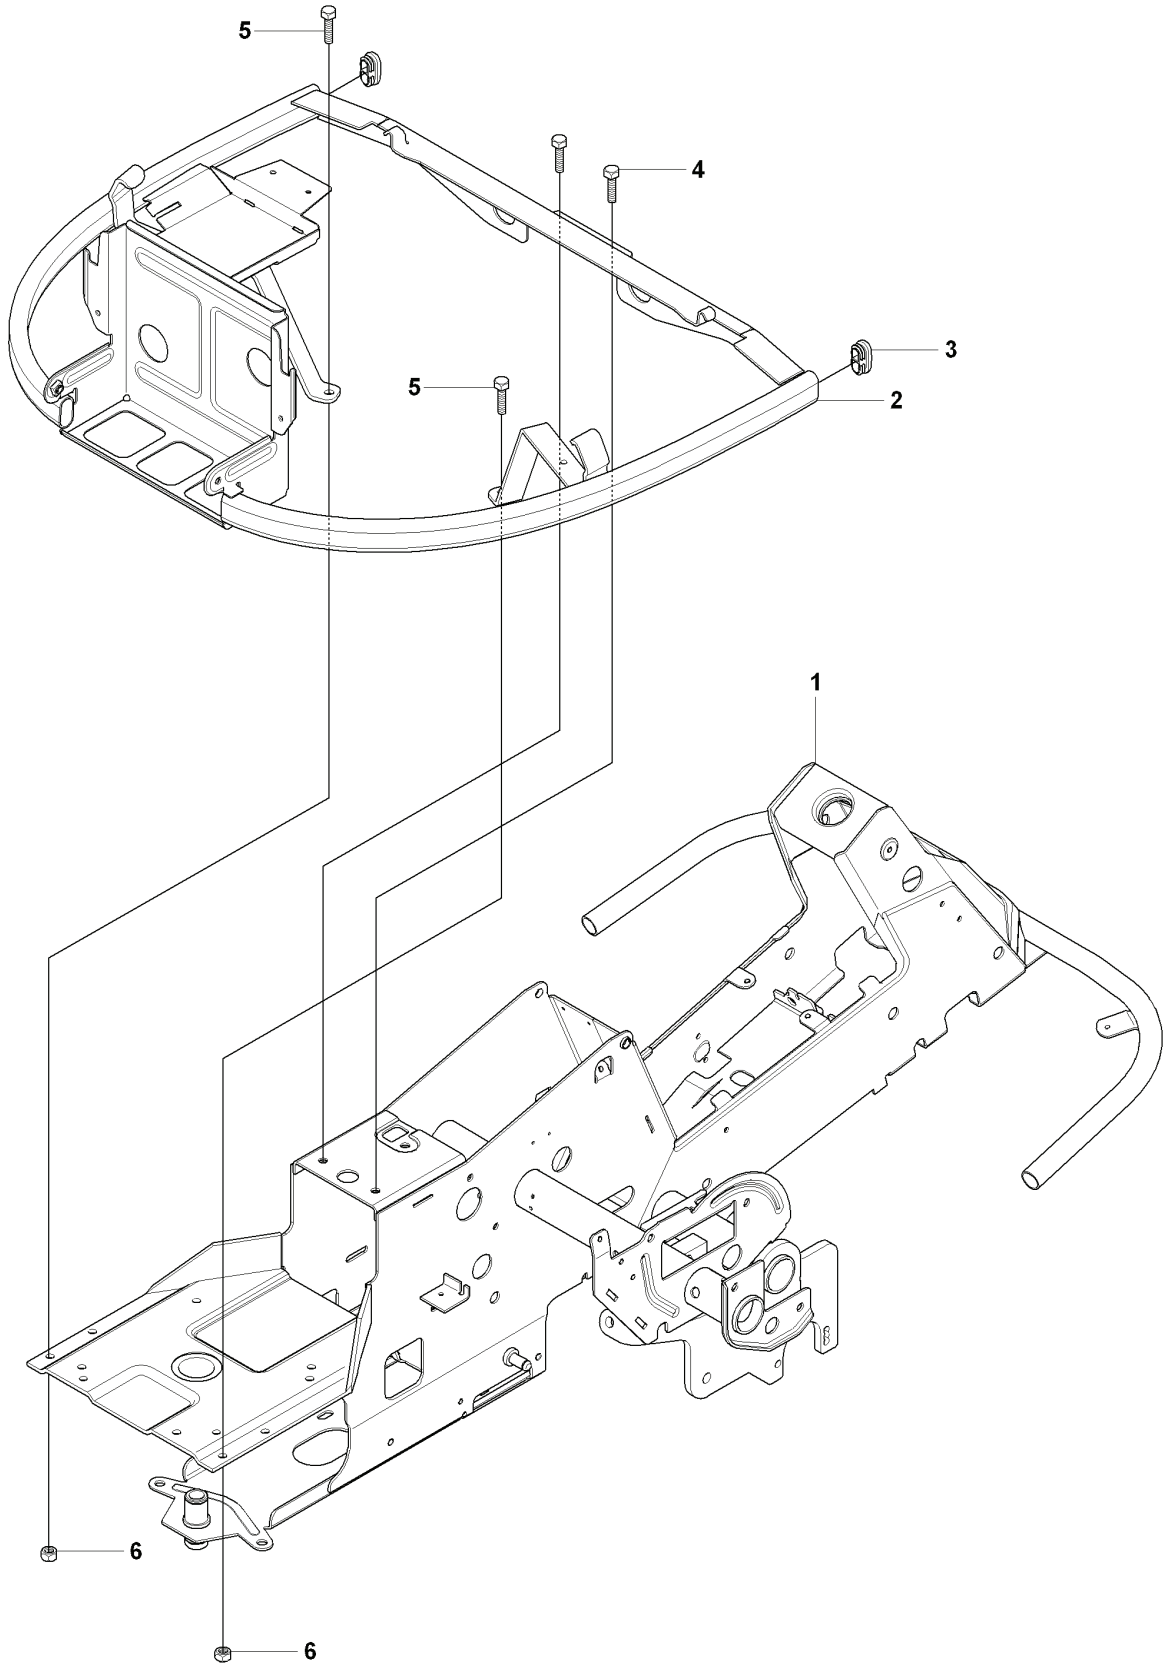

F RIDER R175AWD
CHASSIS

REF.	PART NO.	DESCRIPTION	REMARK	QTY.	KIT
1	544842401	FRAME		1	
2	544244202	ENGINE FRAME		1	
3	544244401	PLUG		2	
4	506570103	SCREW EHHFM		2	
5	725245171	SCREW EHHM		2	
6	732211801	LOCK NUT		2