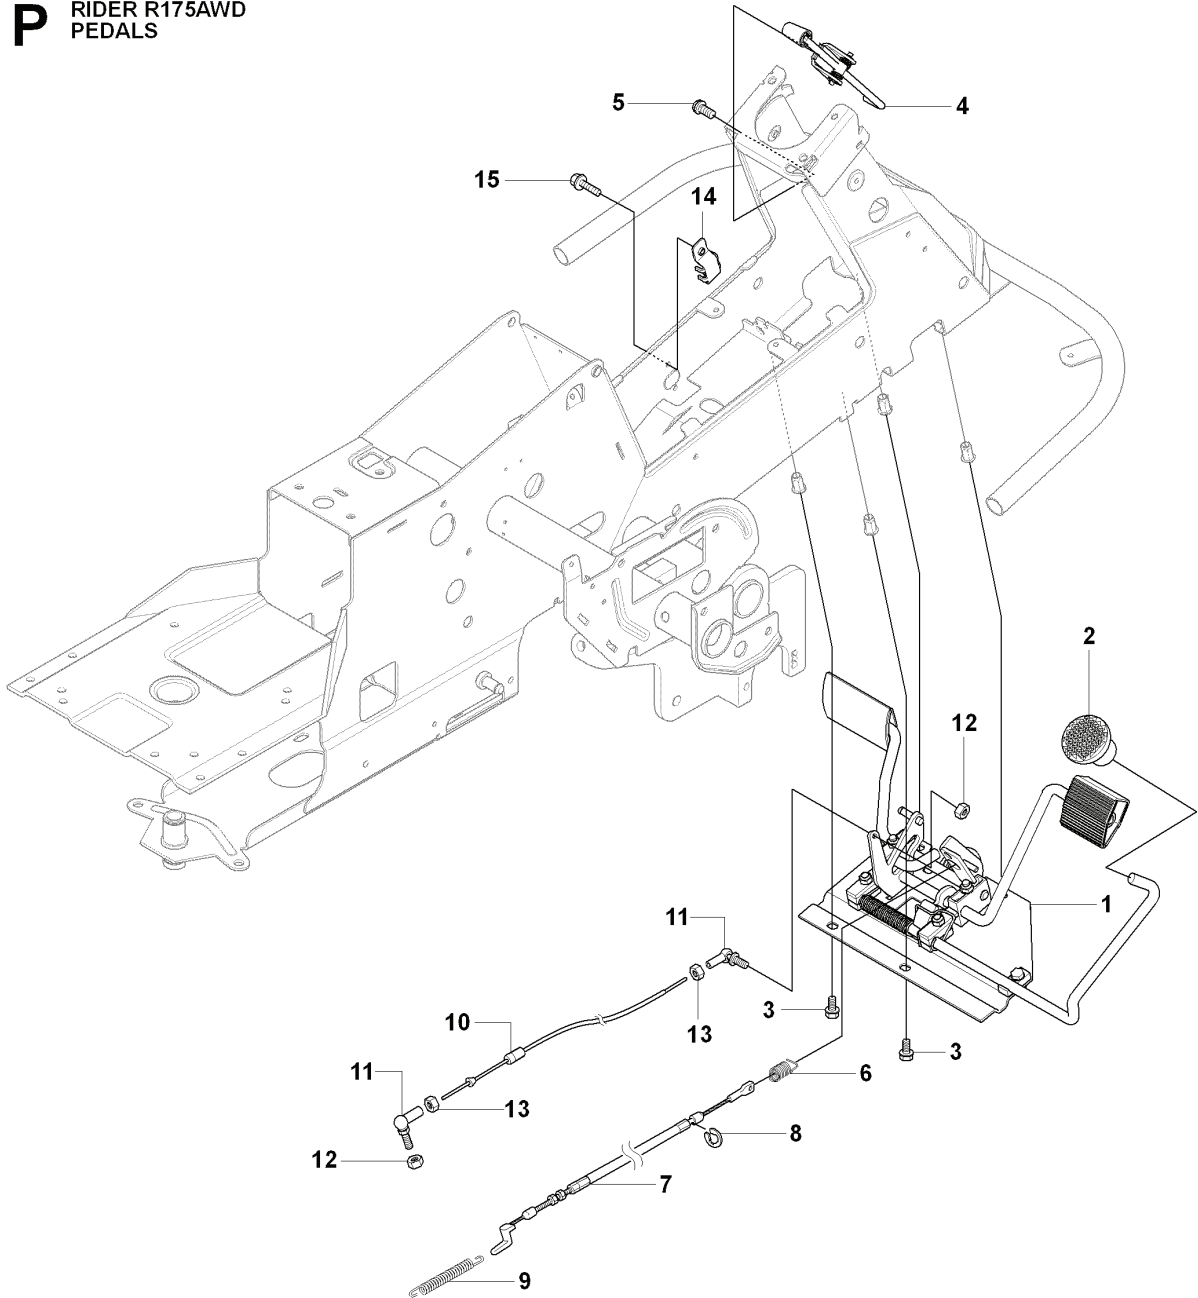

P RIDER R175AWD
PEDALS

PEDALS

REF.	PART NO.	DESCRIPTION	REMARK	QTY.	KIT
1	544126001	PEDAL PLATE ASSY		1	
2	535473701	KNOB		1	
3	506570104	SCREW EHHFM		4	
4	544403101	BRAKE LEVER ASSY		1	
5	725236461	SCREW EHHFT		2	
6	506946301	BRAKE SPRING		1	
7	535489601	BRAKE WIRE		1	
8	735310920	E-CLIP		1	
9	506535603	DRAW SPRING		1	
10	506827202	CONTROL CABLE		1	
11	506557301	VINKELLAS8 DIN71802		2	
12	732211401	LOCK NUT		2	
13	731231401	HEXAGON NUT		2	
14	522430801	BRACKET		1	
15	725236461	SCREW EHHFT		1	
16	738210204	BALL BEARING		1	
17	535480201	ROLLER		1	
18	535480601	PROTECTIVE PLATE		1	
19	535480701	SPRING		1	
20	535480801	BEARING SUPPORT		4	
21	535480901	BEARING SUPPORT		1	
22	535481001	REINFORCEMENT PLATE		1	
23	535478801	PEDAL		1	
24	535478802	PEDAL		1