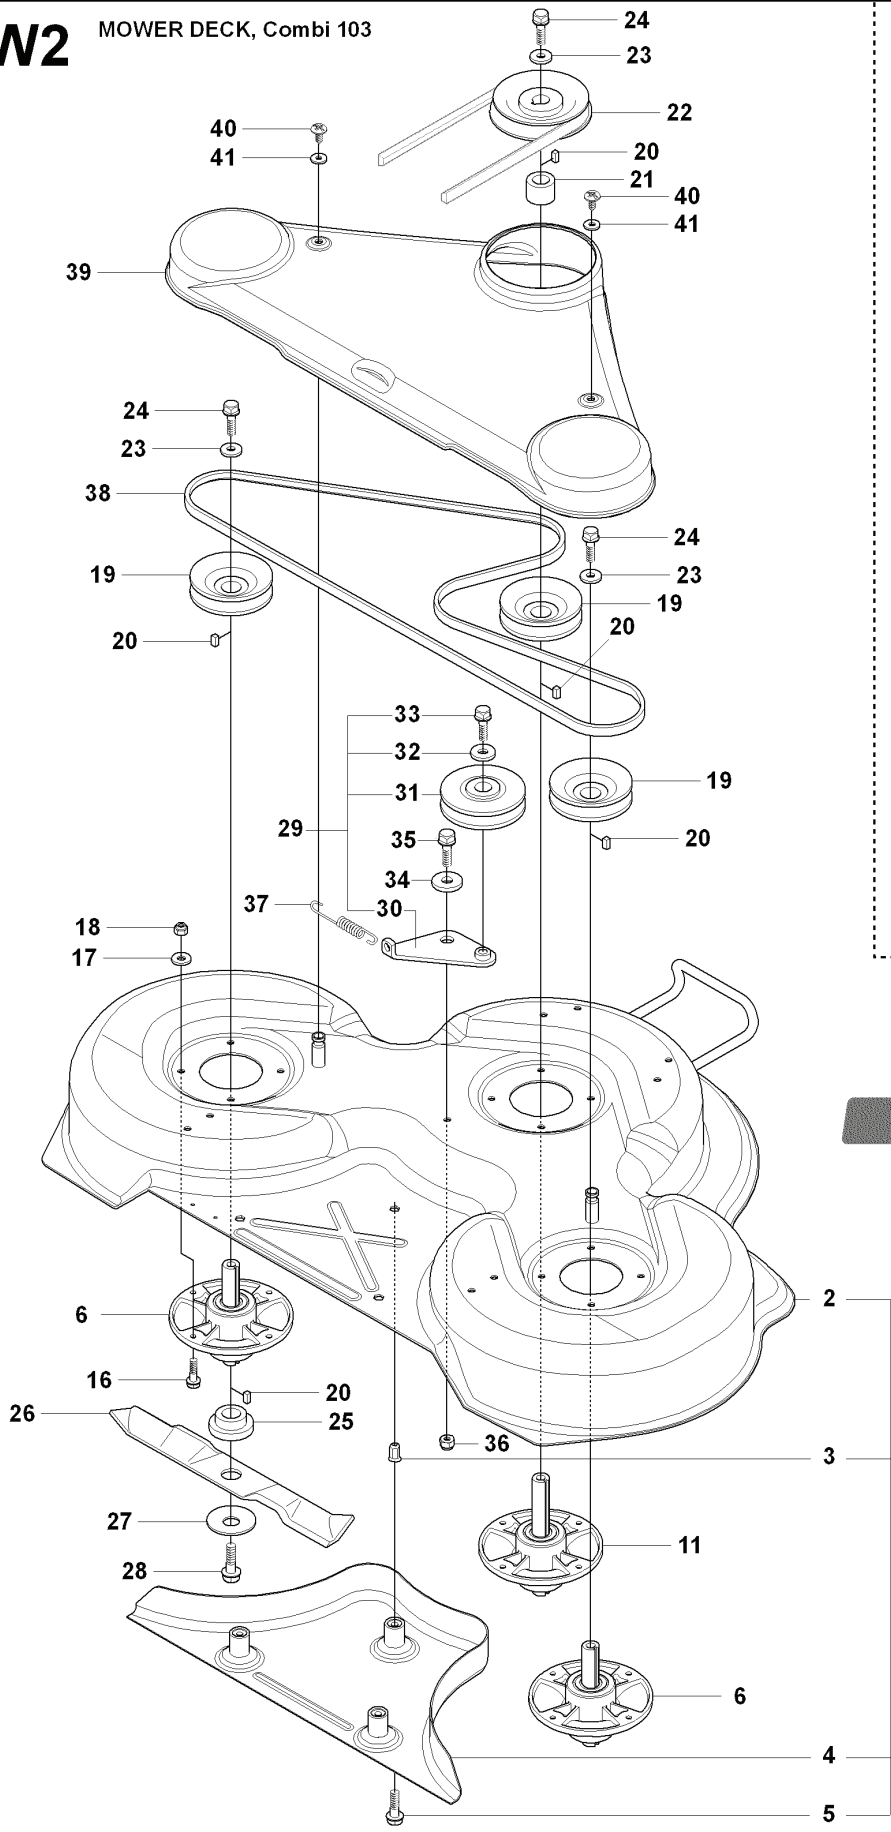

W2

MOWER DECK, Combi 103

Yttre.
Outer.
Exterieur.
Äusser.
Ulko.

REF.	PART NO.	DESCRIPTION	REMARK	QTY.	KIT
1	544112903	CUTTING DECK		1	
2	544112801	CUTTING DECK		1	
3	506916201	NUT		3	
4	544449201	PLUG		1	
5	506570104	SCREW EHHFM		3	
6	544065901	BLADE HOUSING ASSY		2	
7	544067902	SHAFT		1	
8	738230434	BALL BEARING		2	
9	544068001	SPACING SLEEVE		1	
10	544067801	BEARING HOUSING		1	
11	544065902	BLADE HOUSING ASSY		1	
12	544067901	SHAFT		1	
13	738230434	BALL BEARING		2	
14	544068001	SPACING SLEEVE		1	
15	544067801	BEARING HOUSING		1	
16	535423801	SCREW RSQM		12	
17	734116401	WASHER		12	
18	732211801	LOCK NUT		12	
19	506922101	PULLEY		3	
20	506533501	PARALLEL KEY		7	
21	544068002	SPACING SLEEVE		1	
22	506778601	PULLEY		1	
23	734117441	WASHER		3	
24	544114101	SCREW EHHM		3	
25	535504202	ADAPTER		3	
26	504188210	BLADE		3	
27	506792301	KNIFE PLATE		3	
28	544114101	SCREW EHHM		3	
29	506540701	BELT TENSIONER ASSY		1	
30	506519501	SPÄNNARM KPL.		1	
31	506532701	PULLEY		1	
32	734116441	WASHER		1	
33	506558302	SCREW EHHFT		1	
34	506918702	WASHER		1	
35	725245171	SCREW EHHM		1	
36	732211801	LOCK NUT		1	
37	506533101	SPRING		1	
38	589530601	BELT		1	
39	544096101	BELT COVER		1	
40	506982601	SCREW		2	
41	506559701	WASHER		2	
75	506789701	LABEL		1	
76	544238103	LABEL		1