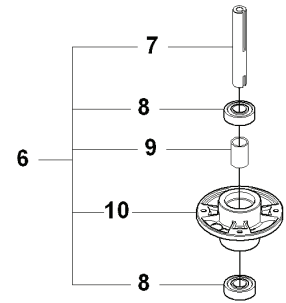

Mitten.
Centre.
Centre.
Zentrum.
Keski.