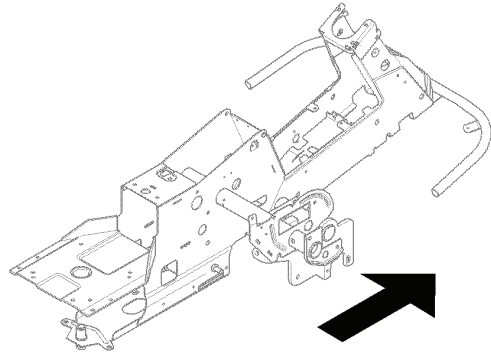

# **SPARE PARTS LIST**

**T** RIDER R175AWD  
FRAME

REF.	PART NO.	DESCRIPTION	REMARK	QTY.	KIT
1	535490102	FRAME		1	
2	506895801	COLLAR SCREW		2	
3	732252201	HEXAGON LOCKING NUT		2	
4	506837601	SPRING		2	
5	506837701	RING BOLT		2	
6	731232051	HEXAGON NUT		4	
7	734117201	WASHER		2	
8	506966601	HAIR PIN COTTER		1	
9	506981401	WHEEL ASSY		2	
10	506980001	SHAFT		1	
11	506979601	WHEEL		1	
12	734117771	WASHER		1	
13	735311520	E-CLIP		1	
14	506997801	LINK ASSY		1	
15	506997901	LINK ASSY		1	
16	506963701	LÅSDON		1	
17	506982801	BRACKET		1	
18	722783902	BLIND RIVET		2	
19	506597401	SCREW EHHFM		2	
20	732211801	LOCK NUT		2	
21	506974601	PEN		1	
22	721861701	CLEVIS PIN		1	
23	721680251	SPRING COTTER		1	
24	506974801	PULLEY		1	
25	725246151	SCREW EHHM		1	
26	734116441	WASHER		1	
27	732211801	LOCK NUT		1	
28	535493601	BELT TENSIONER ASSY		1	
29	535493701	SPÄNNARM		1	
30	506928901	PULLEY		1	
31	738210404	BALL BEARING		1	
32	735313810	CIRCLIP		1	
33	506558302	SCREW EHHFT		1	
34	734116441	WASHER		1	
35	506976801	SPRING		1	
36	544007401	BUSHING		1	

**R** RIDER R175AWD  
WHEELS & TIRES

---

REF.	PART NO.	DESCRIPTION	REMARK	QTY.	KIT
1	544126301	WHEEL		4	
2	544114201	RIM		1	
3	535460001	TYRE		1	
4	506574301	VALVE ASSY		1	
5	506504803	WASHER		2	
6	506945801	WASHER		1	
7	506596203	SPACING SLEEVE		2	
8	544132601	SLEEVE		1	
9	544132602	SLEEVE		1	
10	506504805	WASHER		4	
11	506899001	E-CLIP		4	
12	544353501	HUB CAP		4	