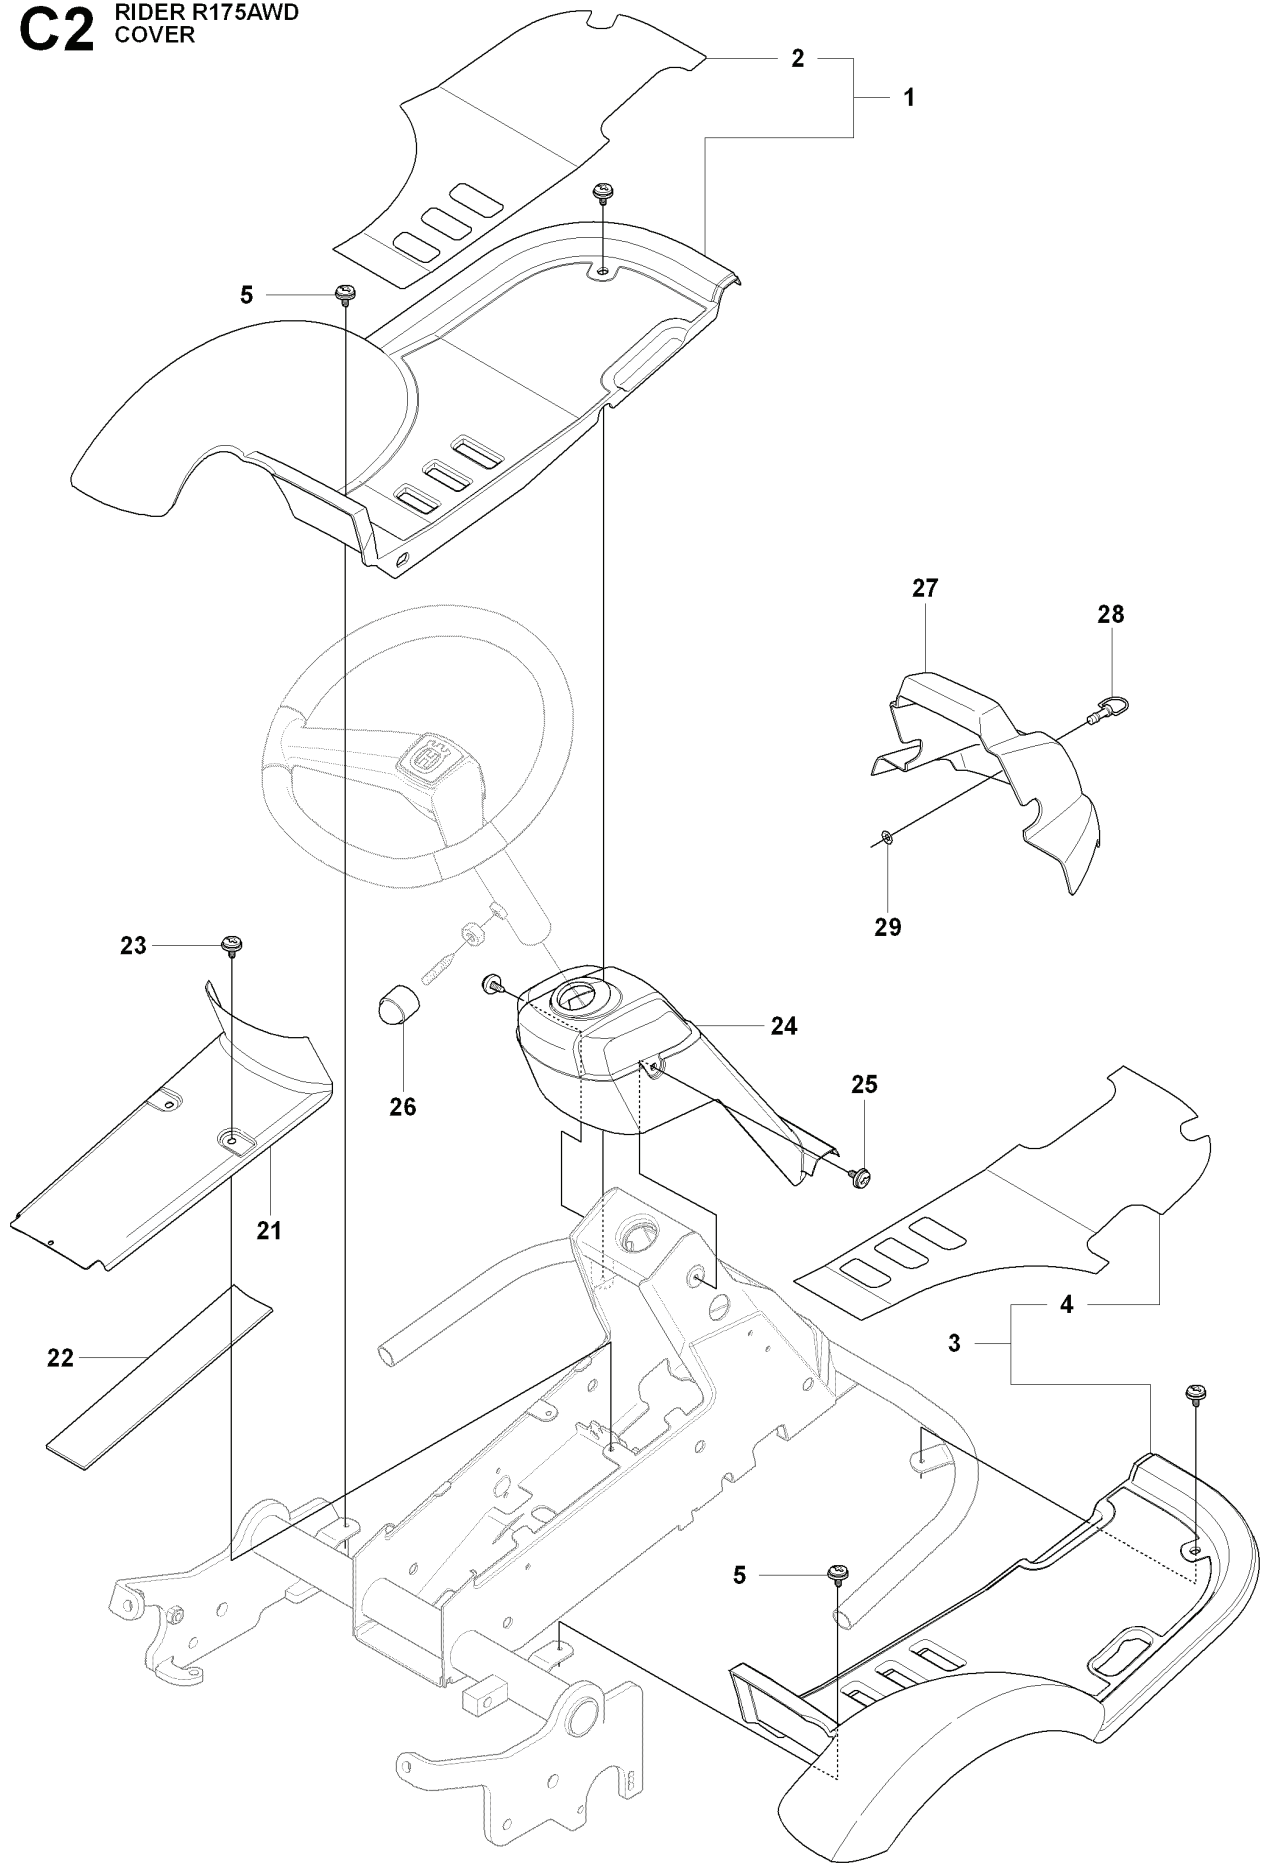

C2 RIDER R175AWD
COVER

REF.	PART NO.	DESCRIPTION	REMARK	QTY.	KIT
1	544895901	FOOT PLATE		1	
2	544248401	MAT		1	
3	544895903	FOOT PLATE		1	
4	544248403	MAT		1	
5	544400501	SCREW		4	
21	544239201	COVER		1	
22	544427501	MAT		1	
23	544400501	SCREW		2	
24	544326501	COVER		1	
25	544400501	SCREW		2	
26	544433201	PROTECTIVE COVER		1	
27	535433901	COVER		1	
28	525390601	LOCK		1	
29	506963601	WASHER		1