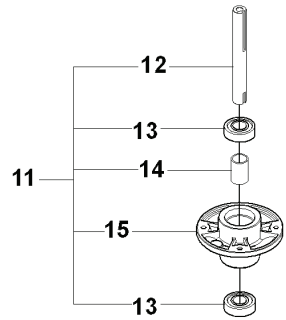

**G** RIDER R175AWD  
TRANSMISSION

---

REF.	PART NO.	DESCRIPTION	REMARK	QTY.	KIT
1	589531201	BELT		1	
2	589530401	BELT		1	
3	594978001	BELT		1	
4	506509201	SPACING SLEEVE		1	
5	506555901	WEDGE		1	
6	535482401	PULLEY		1	
7	506597501	WASHER		1	
8	506556002	SCREW UNC		1	
9	506664501	BELT GUIDE		1	
10	731232051	HEXAGON NUT		4	
11	535484401	BELT TENSIONER ASSY		1	
12	735312600	CIRCLIP		1	
13	506665601	SPRING		1	
14	544426101	SHAFT		1	
15	506675402	SCREW EHHFM		1	
16	535482201	PULLEY		1	
17	506775701	WASHER		1	
18	544405301	BELT GUIDE		1	
19	506570105	SCREW EHHFM		1	

## MOWER DECK, Combi 112

Yttre.  
Outer.  
Exterieur.  
Äusser.  
Ulko.

Mitten.  
Centre.  
Centre.  
Zentrum.  
Keski.

76

**Combi 112**

75

REF.	PART NO.	DESCRIPTION	REMARK	QTY.	KIT
1	544113003	CUTTING DECK		1	
2	544113101	CUTTING DECK		1	
3	506916201	NUT		3	
4	544449301	PLUG		1	
5	506570104	SCREW EHHFM		3	
6	544065901	BLADE HOUSING ASSY		2	
7	544067902	SHAFT		1	
8	738230434	BALL BEARING		2	
9	544068001	SPACING SLEEVE		1	
10	544067801	BEARING HOUSING		1	
11	544065902	BLADE HOUSING ASSY		1	
12	544067901	SHAFT		1	
13	738230434	BALL BEARING		2	
14	544068001	SPACING SLEEVE		1	
15	544067801	BEARING HOUSING		1	
16	535423801	SCREW RSQM		12	
17	734116401	WASHER		12	
18	732211801	LOCK NUT		12	
19	506922101	PULLEY		3	
20	506533501	PARALLEL KEY		7	
21	544068002	SPACING SLEEVE		1	
22	506778601	PULLEY		1	
23	734117441	WASHER		3	
24	544114101	SCREW EHHM		3	
25	535504202	ADAPTER		3	
26	504188110	BLADE		3	
27	506792301	KNIFE PLATE		3	
28	544114101	SCREW EHHM		3	
29	506540701	BELT TENSIONER ASSY		1	
30	506519501	SPÄNNARM KPL.		1	
31	506532701	PULLEY		1	
32	734116441	WASHER		1	
33	506558302	SCREW EHHFT		1	
34	506918702	WASHER		1	
35	725245171	SCREW EHHM		1	
36	732211801	LOCK NUT		1	
37	506533101	SPRING		1	
38	535411901	BELT		1	
39	544096201	BELT COVER		1	
40	506982601	SCREW		2	
41	506559701	WASHER		2	
75	506789701	LABEL		1	
76	544238105	LABEL		1	