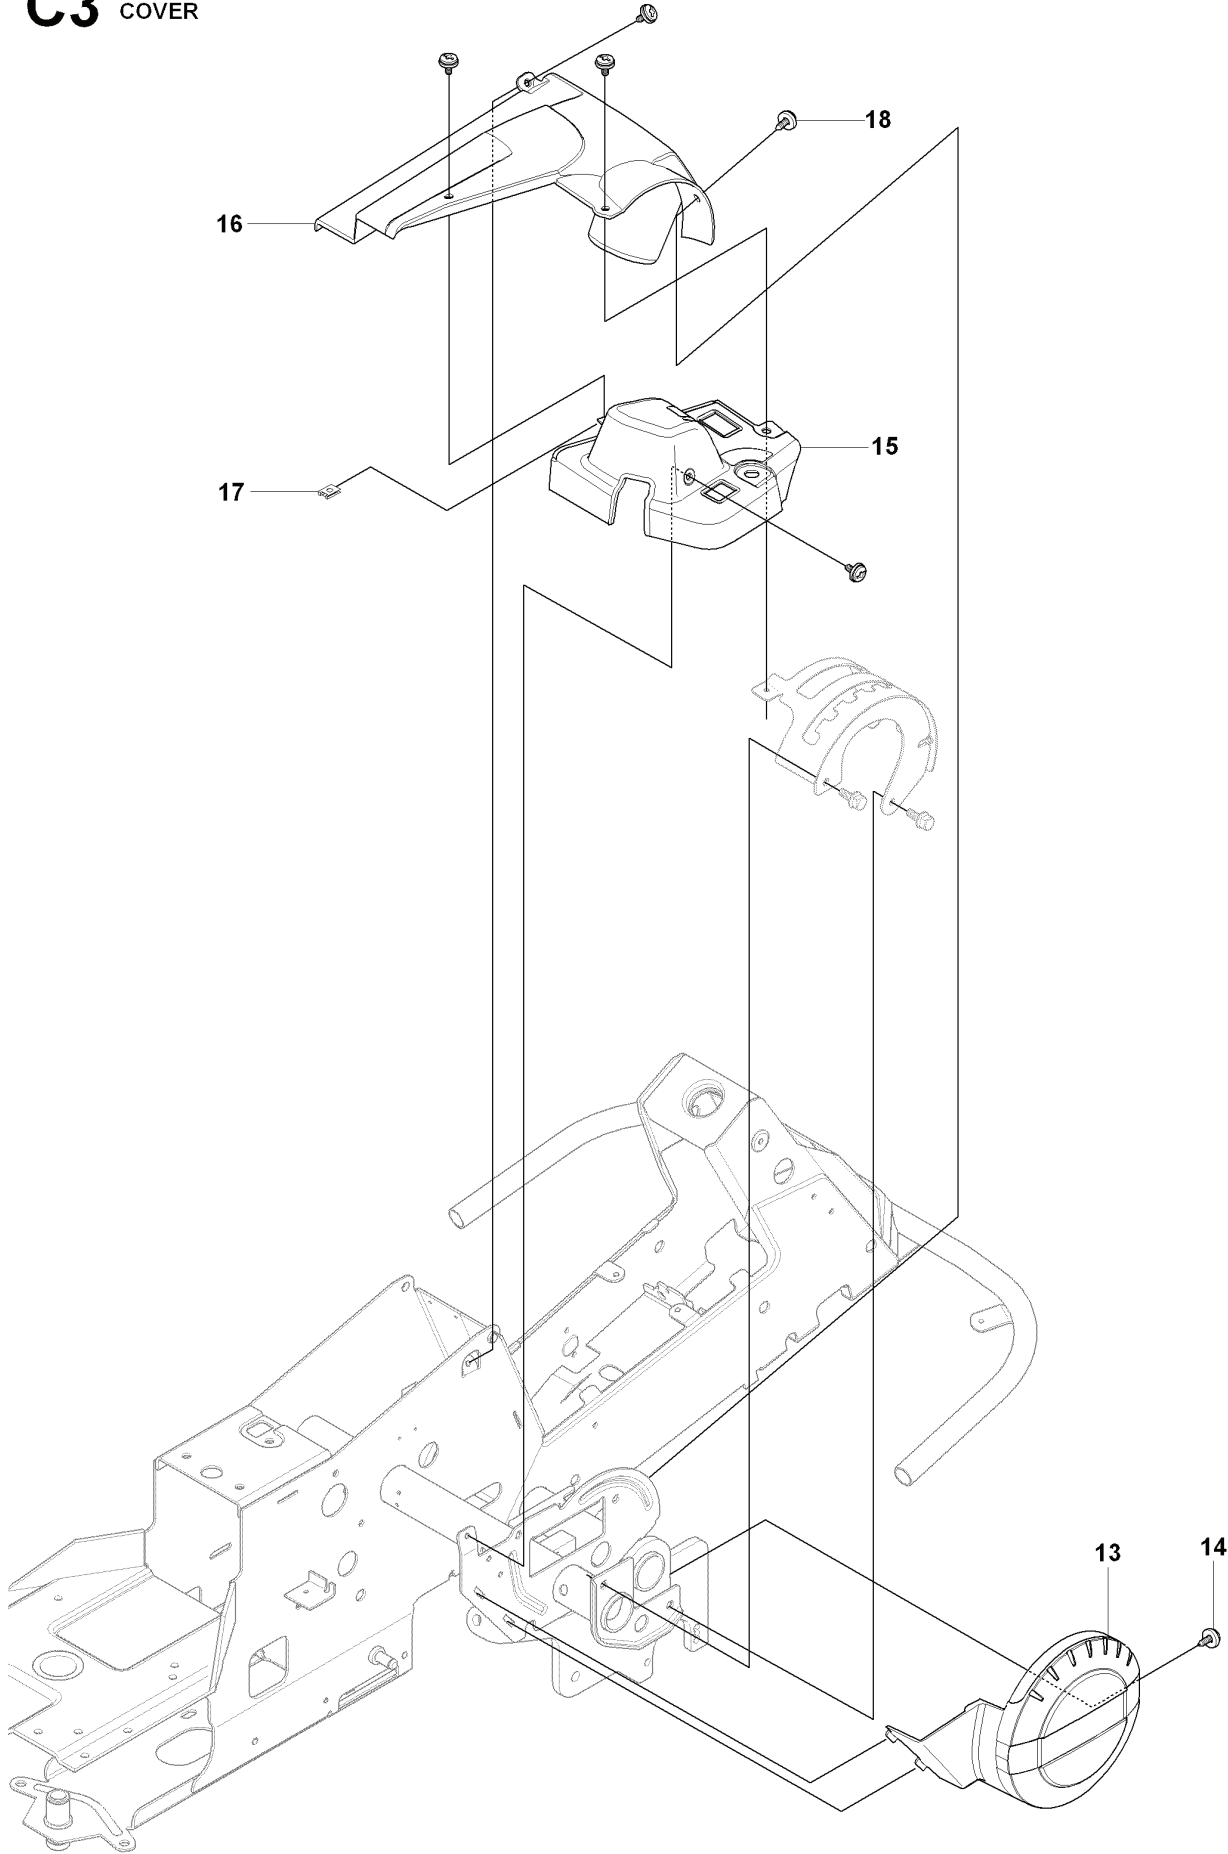

C3

**RIDER R175AWD
COVER**

REF.	PART NO.	DESCRIPTION	REMARK	QTY.	KIT
13	535502501	CONTROL COVER		1	
14	544400501	SCREW		1	
15	544332103	CONTROL COVER		1	
16	544332202	COVER		1	
17	535429101	SPRING NUT		1	
18	544400501	SCREW		4