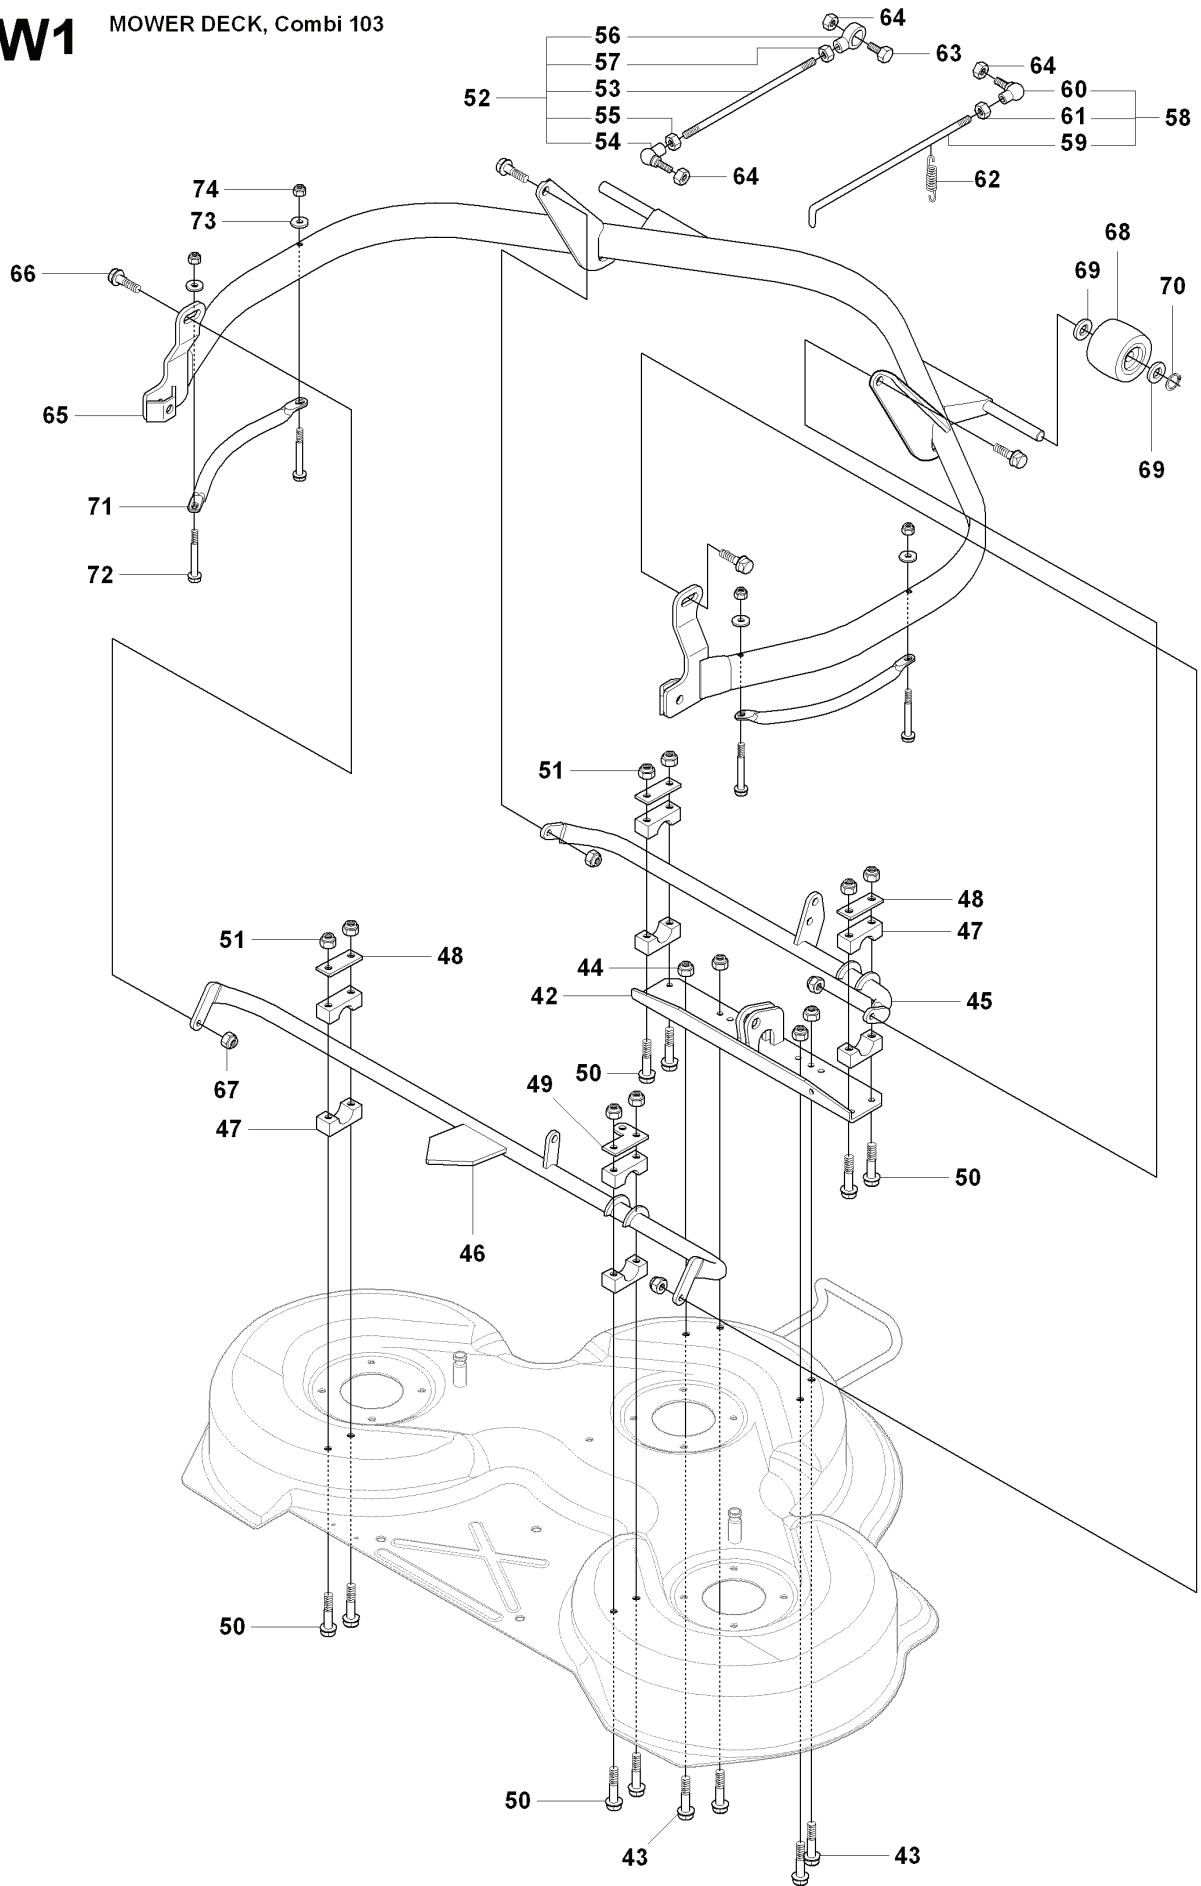

W1

MOWER DECK, Combi 103

REF.	PART NO.	DESCRIPTION	REMARK	QTY.	KIT
42	535423001	BRACKET		1	
43	725245171	SCREW EHHM		4	
44	732211801	LOCK NUT		4	
45	535468801	FRÄMRE TVÄRRÖR KPL.		1	
46	535468701	REAR CROSS TUBES ASS		1	
47	506869601	BEARING		8	
48	506813801	REINFORCING PLATE		3	
49	506979101	SERVICEBRICKA		1	
50	725246151	SCREW EHHM		8	
51	732211801	LOCK NUT		8	
52	506933904	PARALLEL ROD ASSY		1	
53	506814906	ROD		1	
54	506789901	VINKELLÄNK DIN 71802		1	
55	506897601	NUT		1	
56	506951701	ROD END		1	
57	731232051	HEXAGON NUT		1	
58	506941206	CLUTCH ROD ASSY		1	
59	506941306	CONNECTION ROD		1	
60	506789901	VINKELLÄNK DIN 71802		1	
61	506897601	NUT		1	
62	506535603	DRAW SPRING		1	
63	725249571	SCREW EHHM		1	
64	732212051	NUT		3	
65	535463601	PROTECTIVE TUBING		1	
66	506597401	SCREW EHHFM		4	
67	732211801	LOCK NUT		4	
68	506963001	WHEEL ASSY		2	
69	535464101	WASHER		4	
70	735311700	CIRCLIP		2	
71	535476301	SIDE RAIL		2	
72	727638301	SCREW RSQM		4	
73	734115601	WASHER		4	
74	732211601	LOCK NUT		4