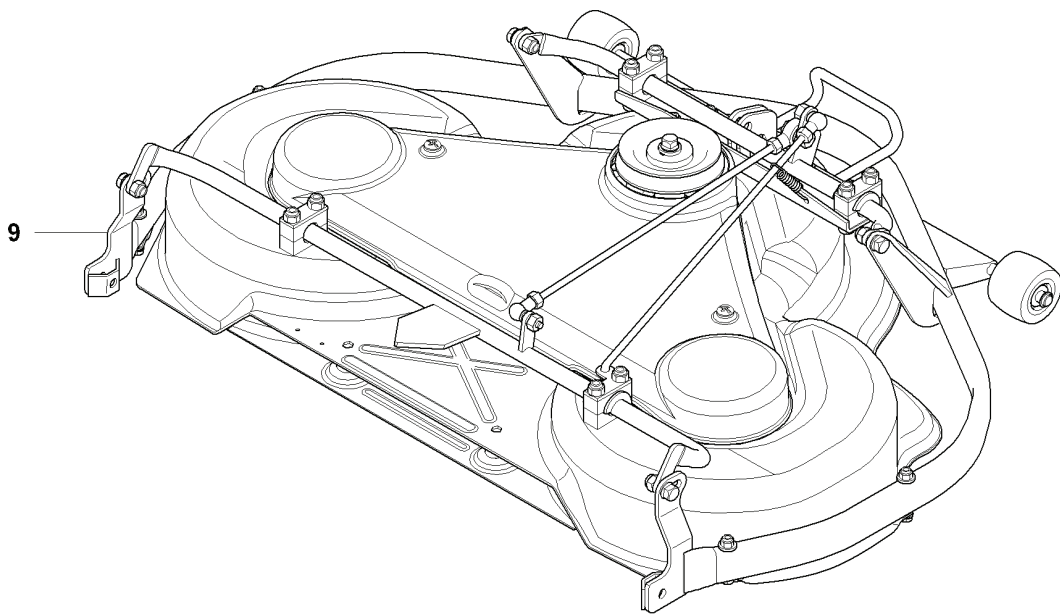

U MOWER DECK, Combi 103

REF.	PART NO.	DESCRIPTION	REMARK	QTY.	KIT
1	506929001	LABEL		1	
3	535431301	LÄNKRÖRRSINFÄSTN.KPL		1	
4	725254251	SCREW EHHM		1	
5	725253671	SCREW EHHM		1	
6	732252201	HEXAGON LOCKING NUT		2	
7	506597401	SCREW EHHFM		2	
8	732211801	LOCK NUT		2	
9	965078401	CUTTING DECK		1