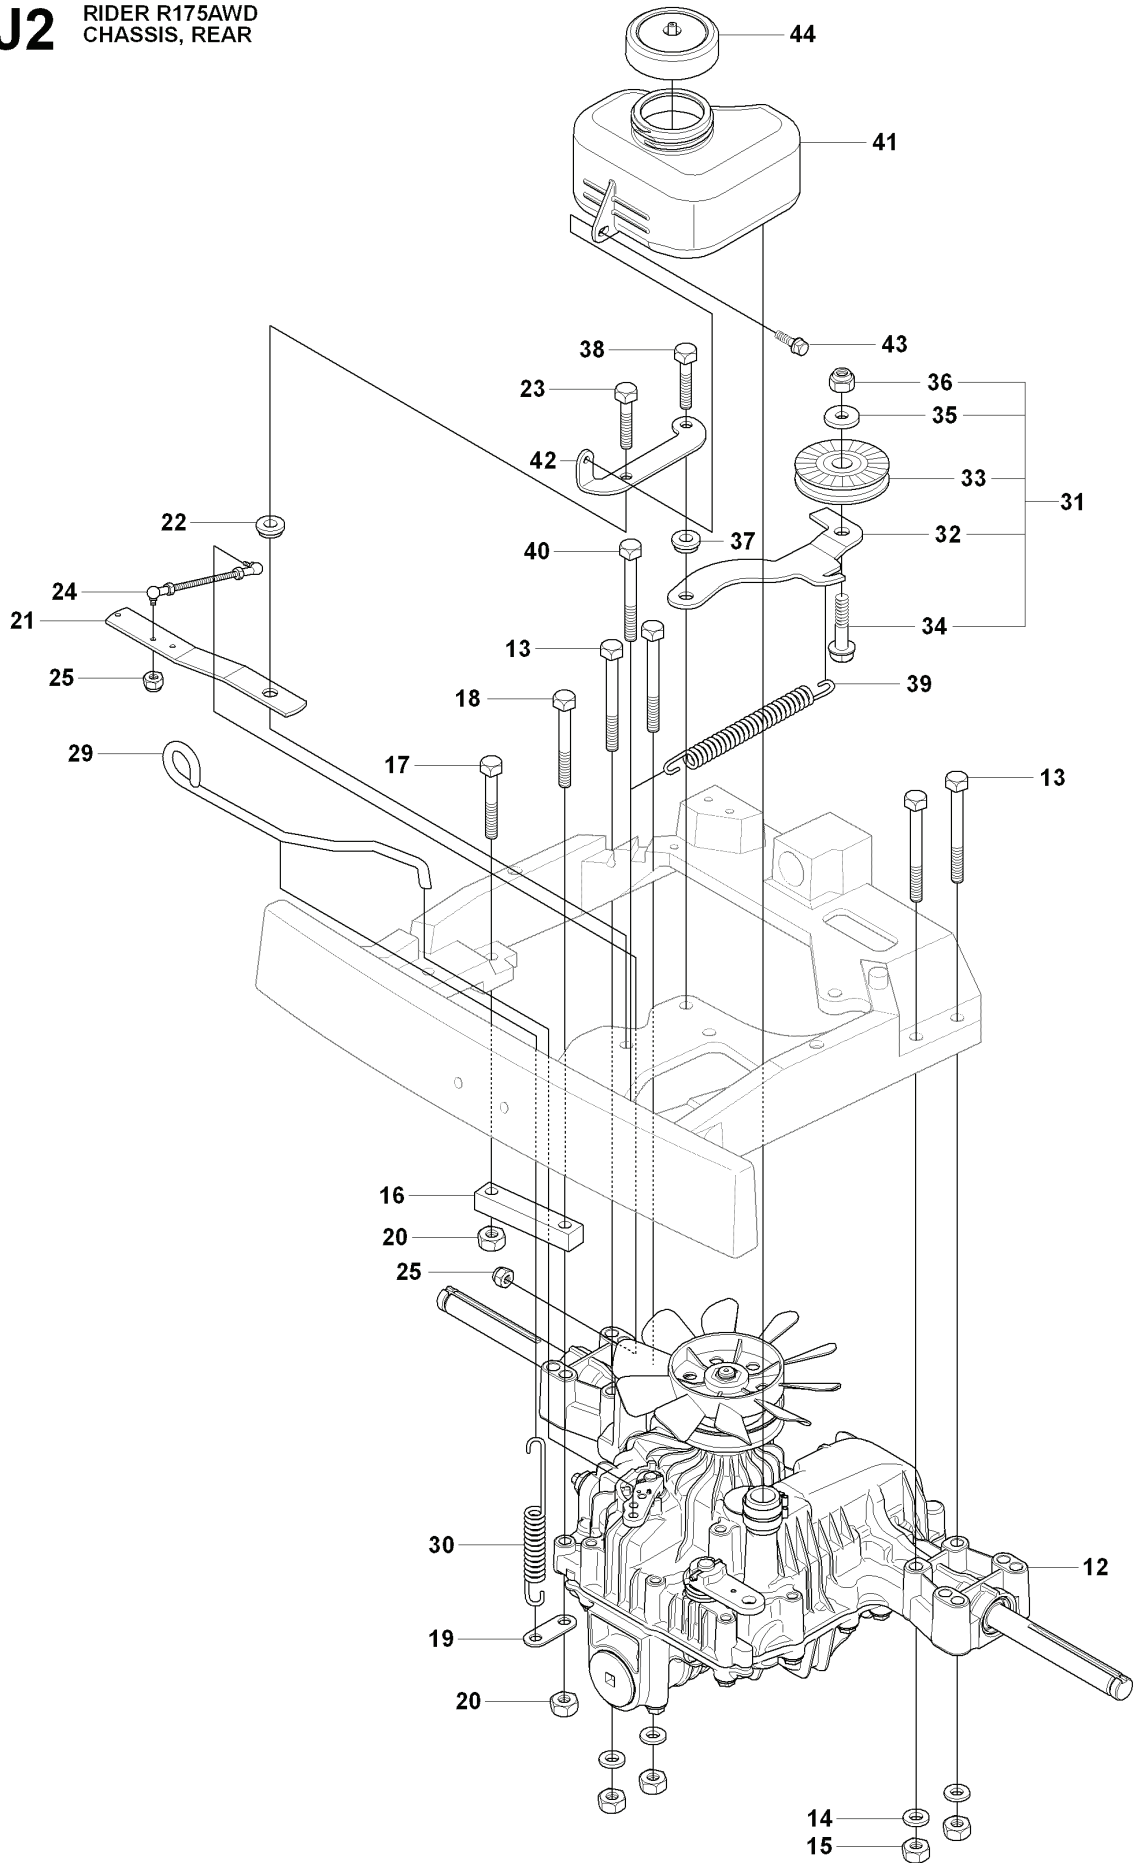

REF.	PART NO.	DESCRIPTION	REMARK	QTY.	KIT
1	506671901	SPRING		1	
2	506576301	SPRING RETAINER		1	
3	506670801	LINK		1	
4	506597401	SCREW EHHFM		1	
5	544375202	STEERING WHEEL		1	
6	728745505	SCREW IHSETM		1	
7	731231801	HEXAGON NUT		1	
8	535499501	ROD STEERING ASSY		1	
9	506863401	DRIVER		3	
10	728844305	SCREW IHSETM		3	
11	506863601	WASHER		1	
12	506887801	SPACER		1	
13	738210404	BALL BEARING		1	
14	506570104	SCREW EHHFM		1	
15	506500903	BARRING WHEEL		1	
16	535424101	BARRING WHEEL		1	
17	735314010	CIRCLIP		1	
18	738220419	BALL BEARING		1	
19	506500802	BUSHING		1	
20	506675402	SCREW EHHFM		1	
21	734117441	WASHER		1	
22	506589104	WIRE ASSY		2	
23	506522401	STARTER PULLEY		2	
24	506539402	SHAFT		1	
25	735311420	E-CLIP		2	
26	506554601	CHAIN		1	
27	506554701	LINKAGE		2	
28	544427301	WIRE GUIDE		1	
29	731232051	HEXAGON NUT		4	

REF.	PART NO.	DESCRIPTION	REMARK	QTY.	KIT
12	544116101	TRANSMISSION		1	
13	725246751	SCREW EHHM		4	
14	734116401	WASHER		4	
15	731231801	HEXAGON NUT		4	
16	506987201	MOMENTFÄSTE		1	
17	725245951	SCREW EHHM		1	
18	725246251	SCREW EHHM		1	
19	506599301	LINK		1	
20	731231801	HEXAGON NUT		2	
21	506987403	LEVER		1	
22	506918702	WASHER		1	
23	725245151	SCREW		1	
24	506987501	ADJUSTMENT ROD		1	
25	732211401	LOCK NUT		2	
29	506988201	FRIKOPPLINGSSTÅNG		1	
30	506834301	SPRING		1	
31	506988401	BELT TENSIONER ASSY		1	
32	506988501	BELT TENSIONER		1	
33	506946901	PULLEY		1	
34	725245551	SCREW		1	
35	734116441	WASHER		1	
36	732211801	LOCK NUT		1	
37	506918702	WASHER		1	
38	725245151	SCREW		1	
39	506988601	SPRING		1	
40	725246451	SCREW EHHM		1	
41	544100101	EXPANSION TANK		1	
42	544121701	BRACKET		1	
43	725236461	SCREW EHHFT		1	
44	506673301	TANK CAP ASSY		1	
46	506889901	HITCH		1	