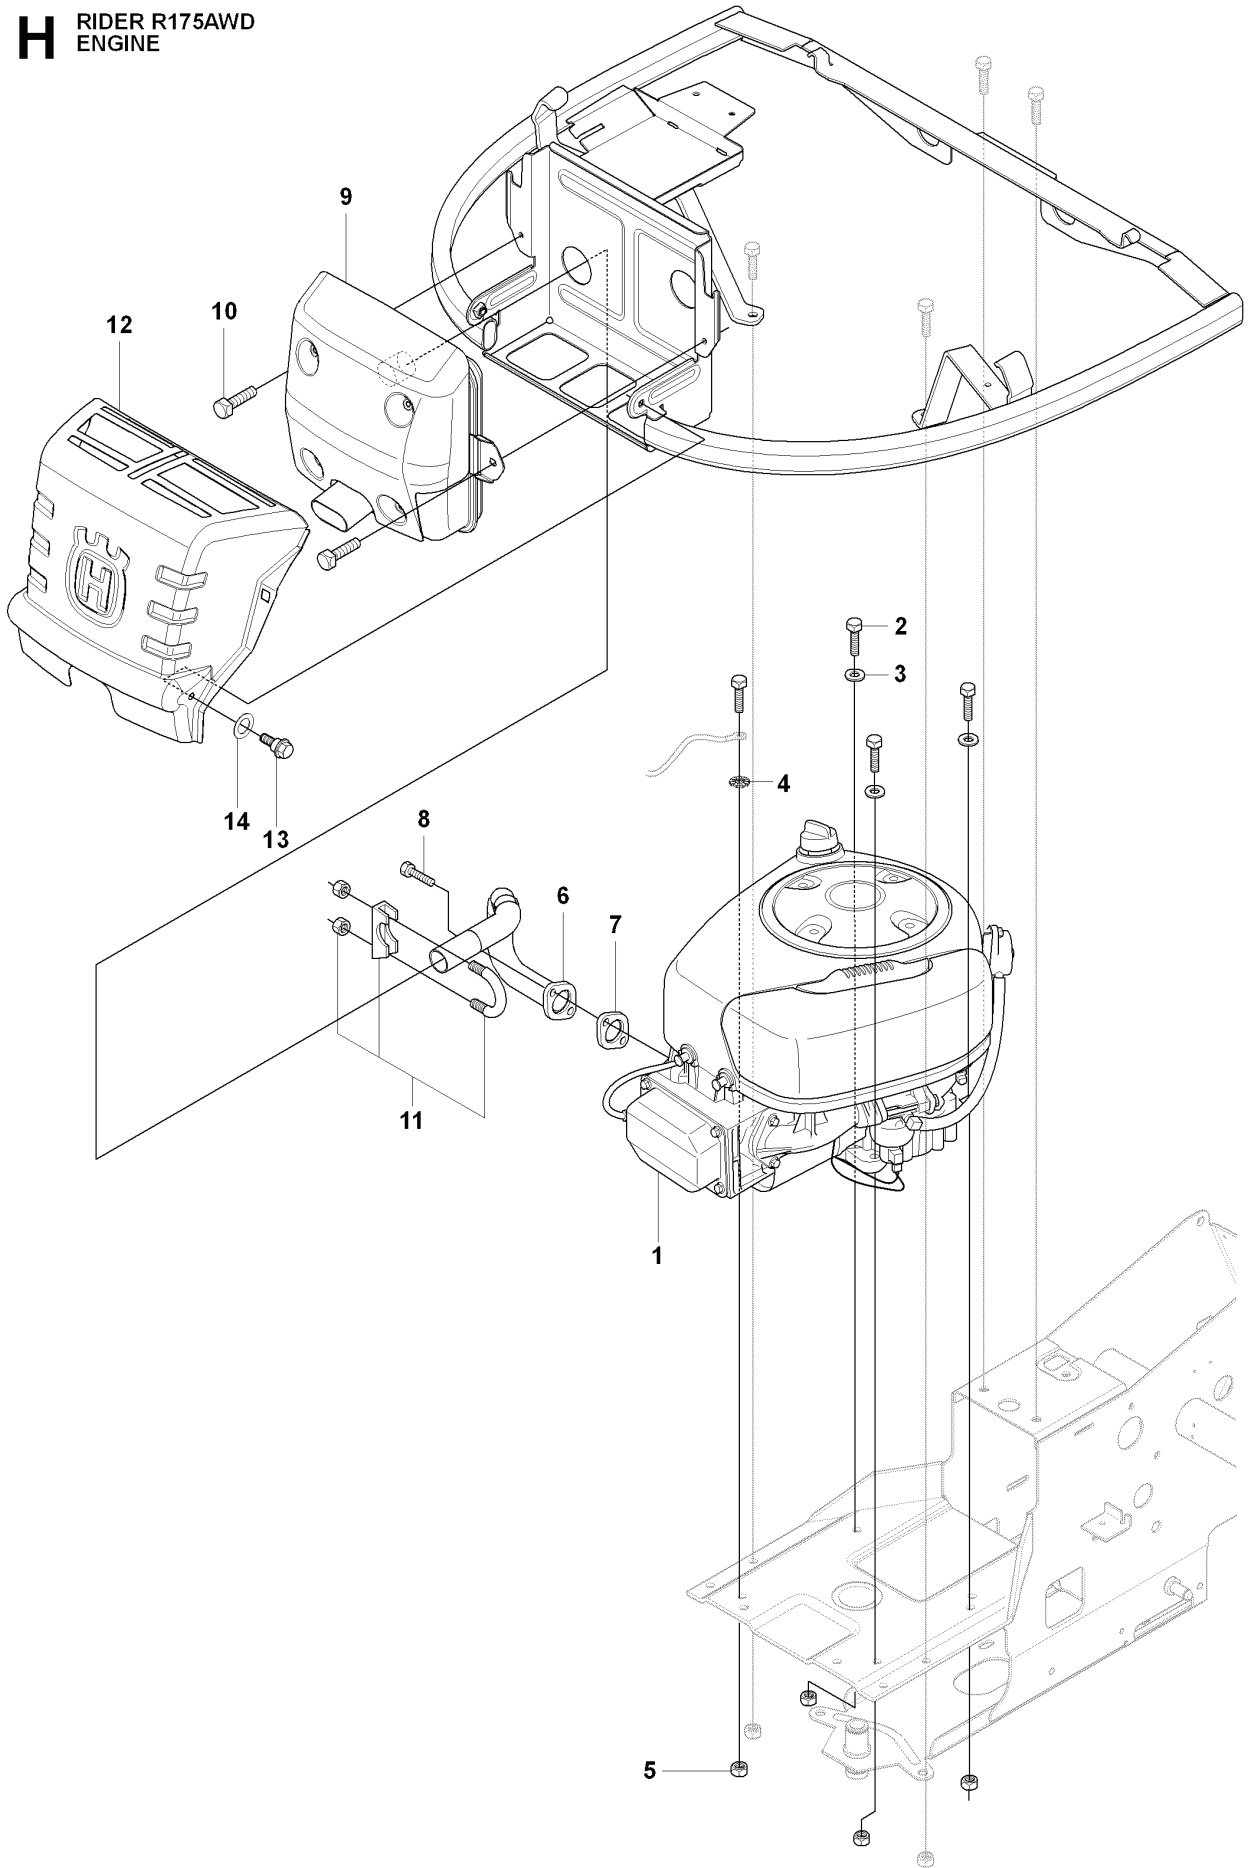

H RIDER R175AWD
ENGINE

REF.	PART NO.	DESCRIPTION	REMARK	QTY.	KIT
1	544833101	ENGINE		1	
2	725245751	SCREW		4	
3	734116401	WASHER		3	
4	735216400	LOCKWASHER		1	
5	732211801	LOCK NUT		4	
6	535500601	EXHAUST PIPE ASSY		1	
7	506914501	GASKET		1	
8	506556301	SCREW UNC		2	
9	544335701	MUFFLER ASSY		1	
10	725236461	SCREW EHHFT		2	
11	506668401	CLAMP ASSY		1	
12	544248301	HEAT PROTECTOR		1	
13	506597401	SCREW EHHFM		2	
14	506839401	SPRING WASHER		2