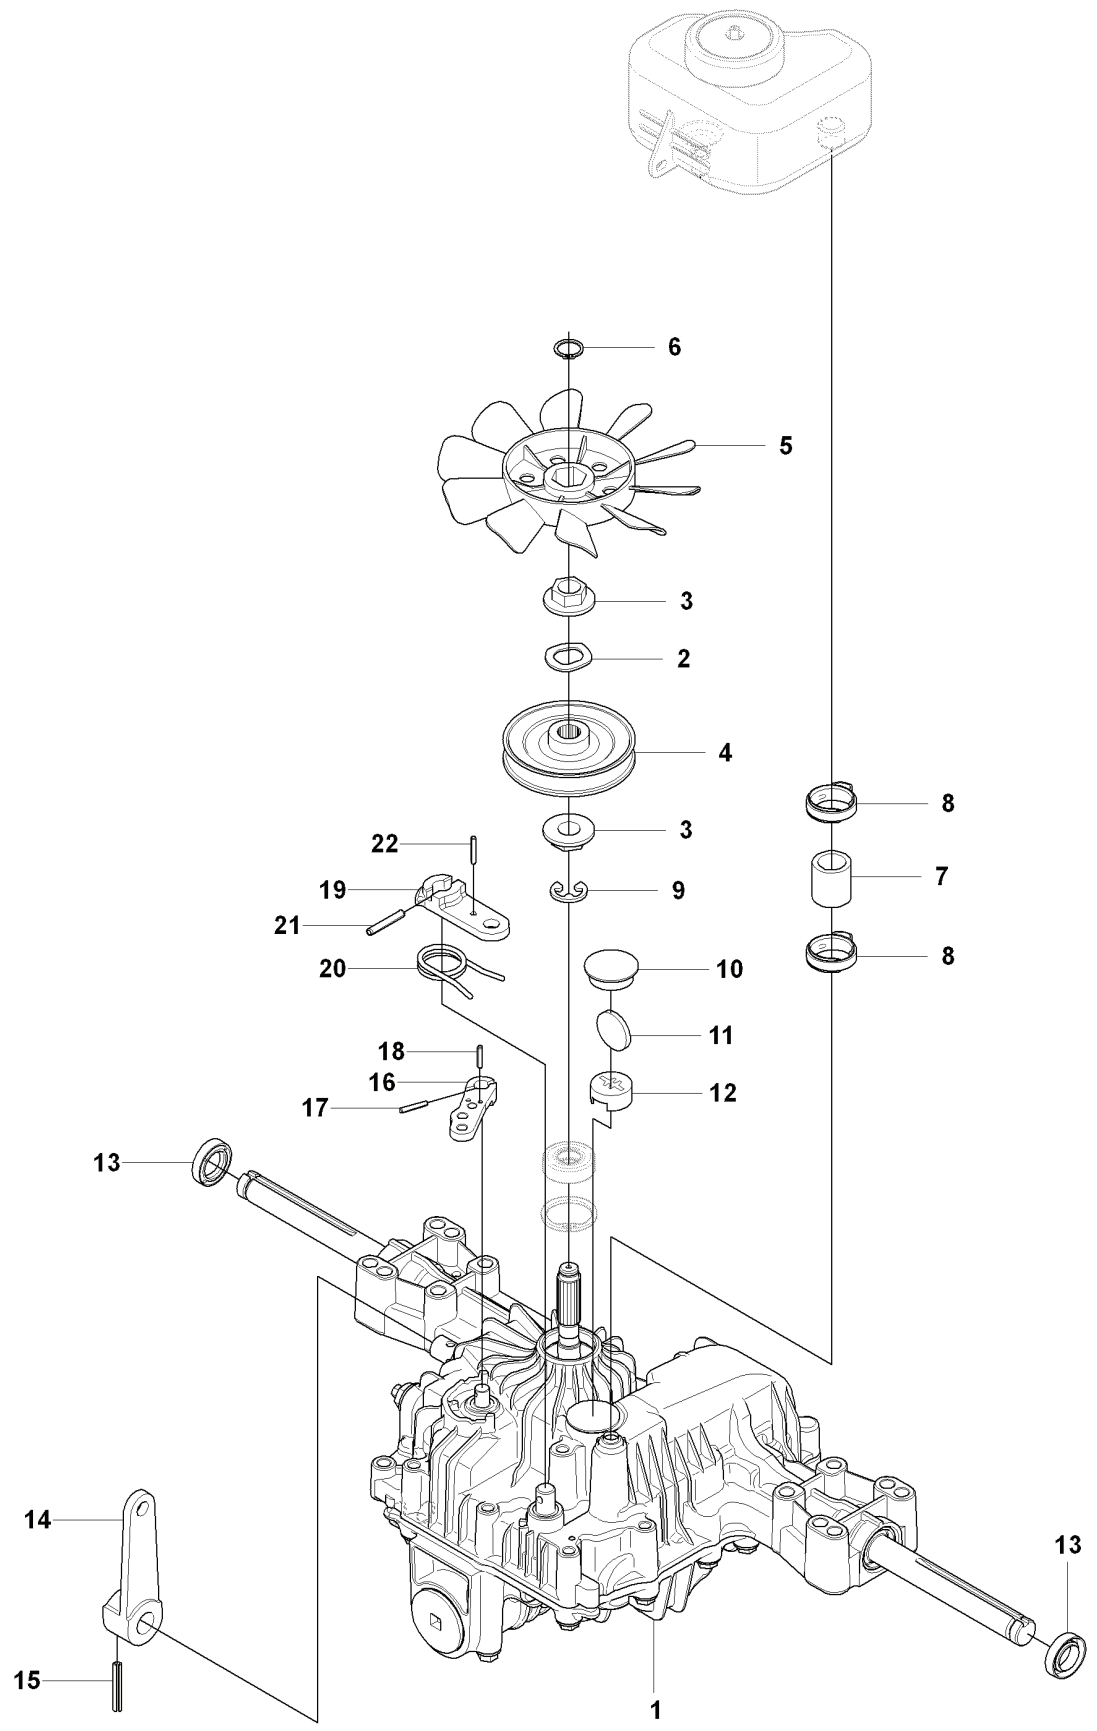

K RIDER R175AWD
HYDROSTAT K574 SP

REF.	PART NO.	DESCRIPTION	REMARK	QTY.	KIT
1	544116101	TRANSMISSION		1	
2	506986501	SPRING WASHER		1	
3	506986601	DISTANCE		2	
4	502451901	PULLEY		1	
5	506986801	FAN		1	
6	735311500	CIRCLIP		1	
7	502451601	TUBE		1	
8	506987001	HOSE CLAMP		2	
9	535402807	CLIP		1	
10	535402832	PLUG		1	
11	535402829	MAGNET		1	
12	535402830	HOLDER		1	
13	535402837	SEALING		2	
14	502453201	CONTROL LEVER		1	
15	535402809	PIN RETAINING SCREW		1	
16	535402817	LEVER		1	
17	535402816	PIN RETAINING SCREW		1	
18	535402833	PIN RETAINING SCREW		1	
19	535402838	LEVER		1	
20	535402839	SPRING		1	
21	535402840	PIN RETAINING SCREW		1	
22	535402841	PIN		1