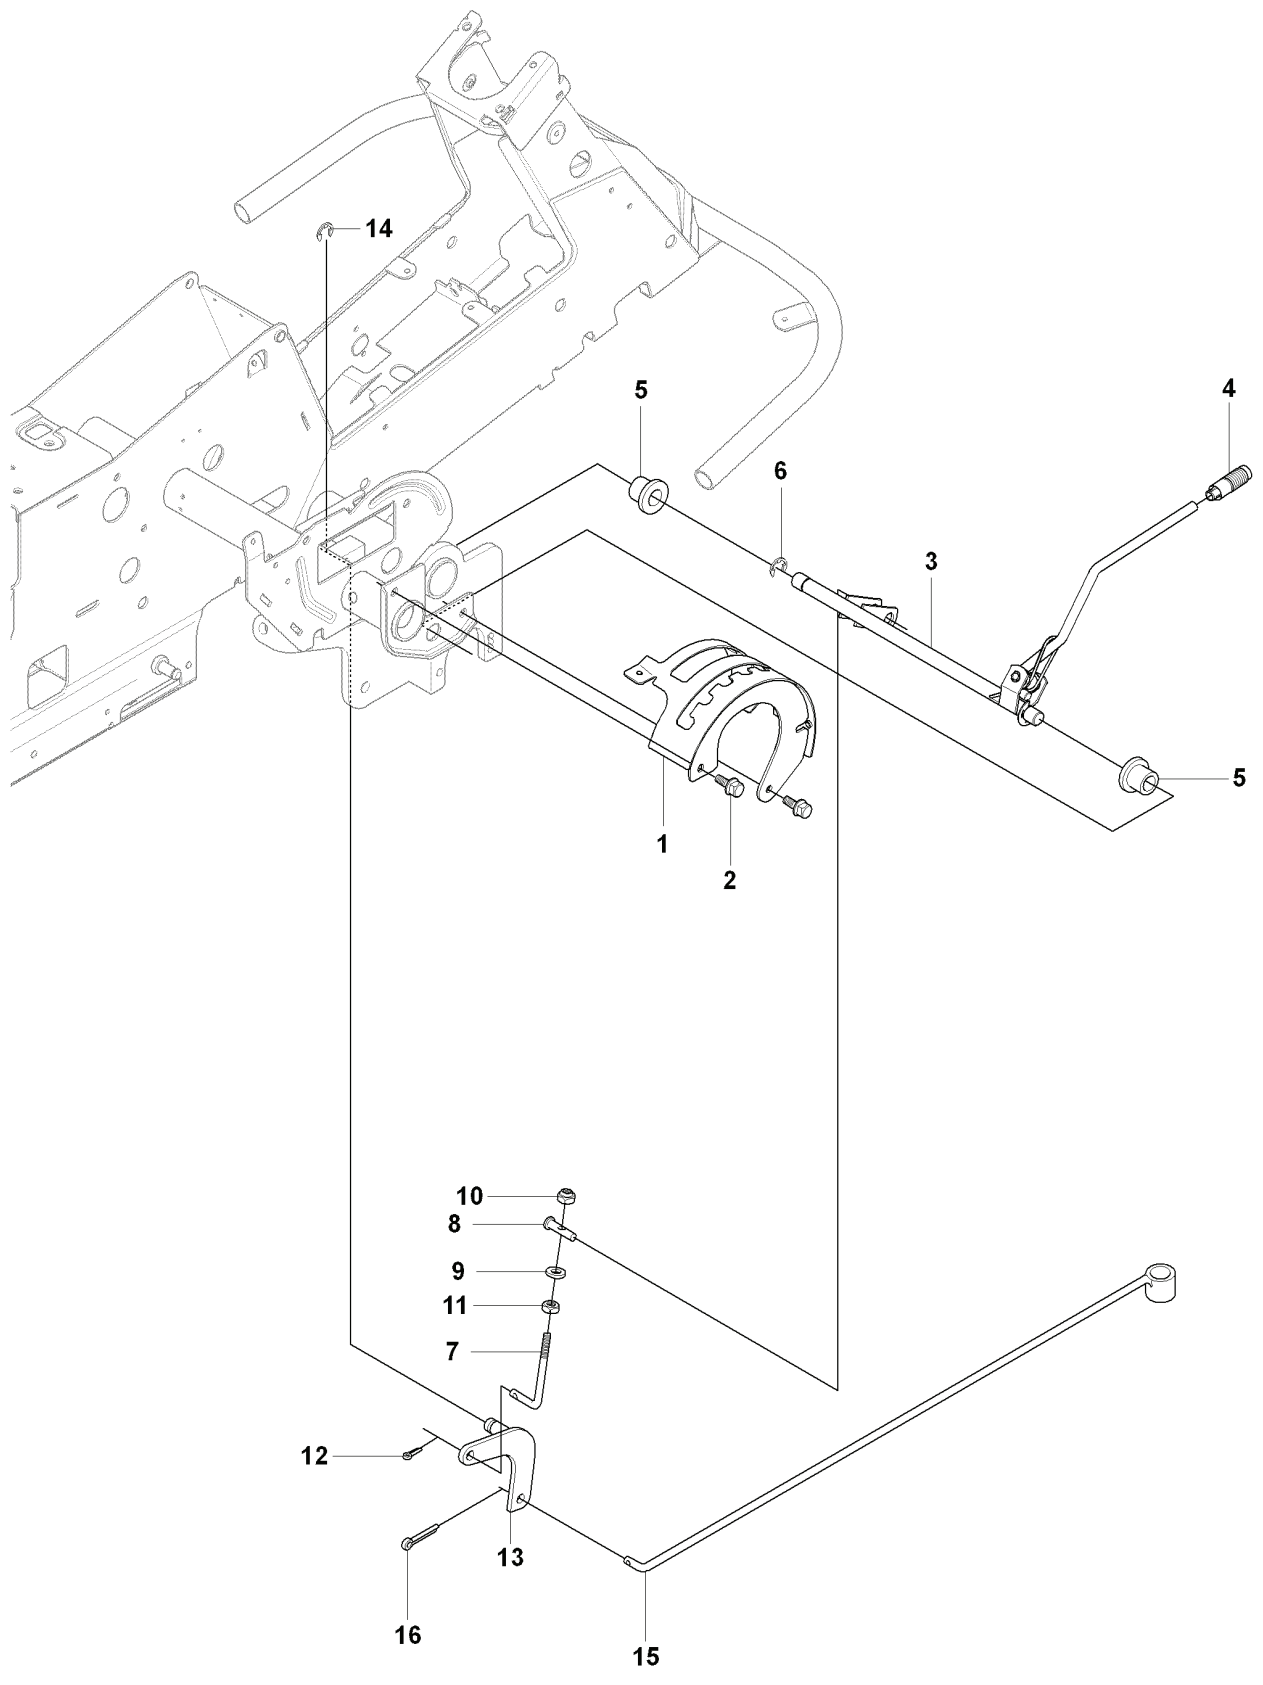

D RIDER R175AWD
HEIGHT ADJUSTMENT

REF.	PART NO.	DESCRIPTION	REMARK	QTY.	KIT
1	535501401	CONTROL PLATE		1	
2	506570103	SCREW EHI-FM		2	
3	504734501	ADJUSTER		1	
4	506542001	HANDLE		1	
5	506554301	BEARING		2	
6	735312220	E-CLIP		1	
7	506908201	HEIGHT ROD		1	
8	506784601	PEN		1	
9	734117201	WASHER		1	
10	732211801	LOCK NUT		1	
11	731231801	HEXAGON NUT		1	
12	721618301	SPLIT PIN		1	
13	506998301	LINK ASSY		1	
14	735311520	E-CLIP		1	
15	506975101	CONNECTOR		1	
16	721618301	SPLIT PIN		1