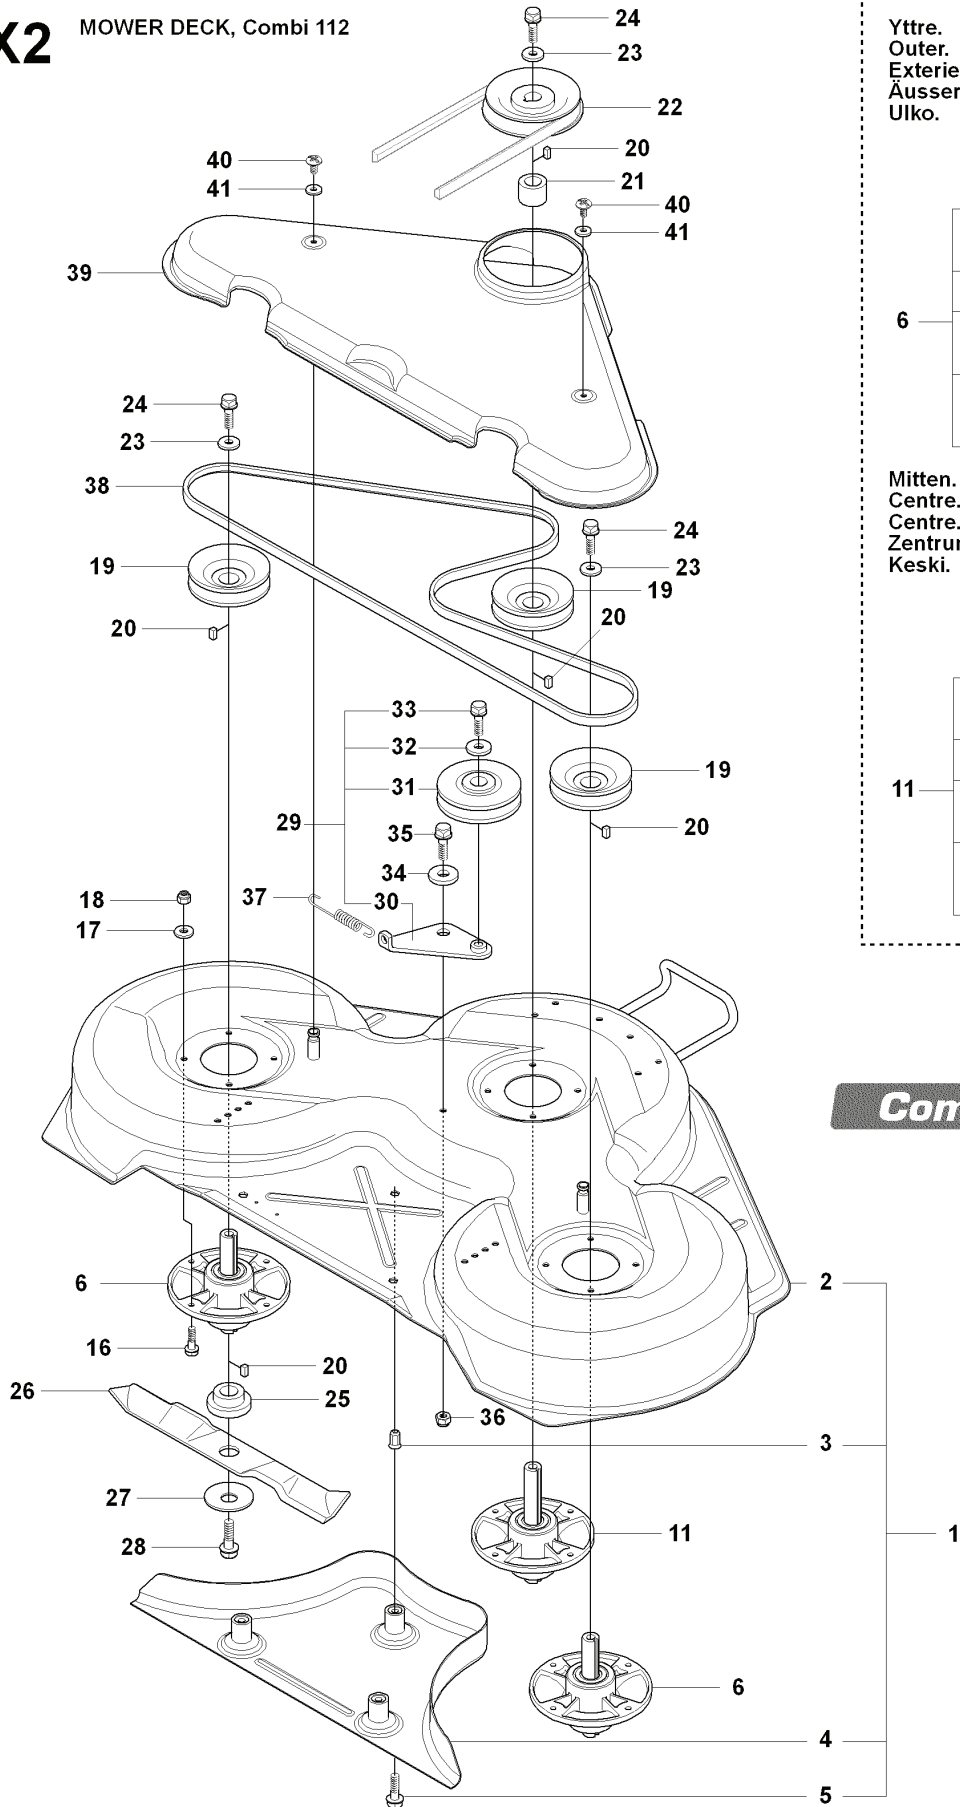

X2

MOWER DECK, Combi 112

Yttre.
Outer.
Exterieur.
Äusser.
Ulko.

REF.	PART NO.	DESCRIPTION	REMARK	QTY.	KIT
1	544113003	CUTTING DECK		1	
2	544113101	CUTTING DECK		1	
3	506916201	NUT		3	
4	544449301	PLUG		1	
5	506570104	SCREW EHHFM		3	
6	544065901	BLADE HOUSING ASSY		2	
7	544067902	SHAFT		1	
8	738230434	BALL BEARING		2	
9	544068001	SPACING SLEEVE		1	
10	544067801	BEARING HOUSING		1	
11	544065902	BLADE HOUSING ASSY		1	
12	544067901	SHAFT		1	
13	738230434	BALL BEARING		2	
14	544068001	SPACING SLEEVE		1	
15	544067801	BEARING HOUSING		1	
16	535423801	SCREW RSQM		12	
17	734116401	WASHER		12	
18	732211801	LOCK NUT		12	
19	506922101	PULLEY		3	
20	506533501	PARALLEL KEY		7	
21	544068002	SPACING SLEEVE		1	
22	506778601	PULLEY		1	
23	734117441	WASHER		3	
24	544114101	SCREW EHHM		3	
25	535504202	ADAPTER		3	
26	504188110	BLADE		3	
27	506792301	KNIFE PLATE		3	
28	544114101	SCREW EHHM		3	
29	506540701	BELT TENSIONER ASSY		1	
30	506519501	SPÄNNARM KPL.		1	
31	506532701	PULLEY		1	
32	734116441	WASHER		1	
33	506558302	SCREW EHHFT		1	
34	506918702	WASHER		1	
35	725245171	SCREW EHHM		1	
36	732211801	LOCK NUT		1	
37	506533101	SPRING		1	
38	535411901	BELT		1	
39	544096201	BELT COVER		1	
40	506982601	SCREW		2	
41	506559701	WASHER		2	
75	506789701	LABEL		1	
76	544238105	LABEL		1