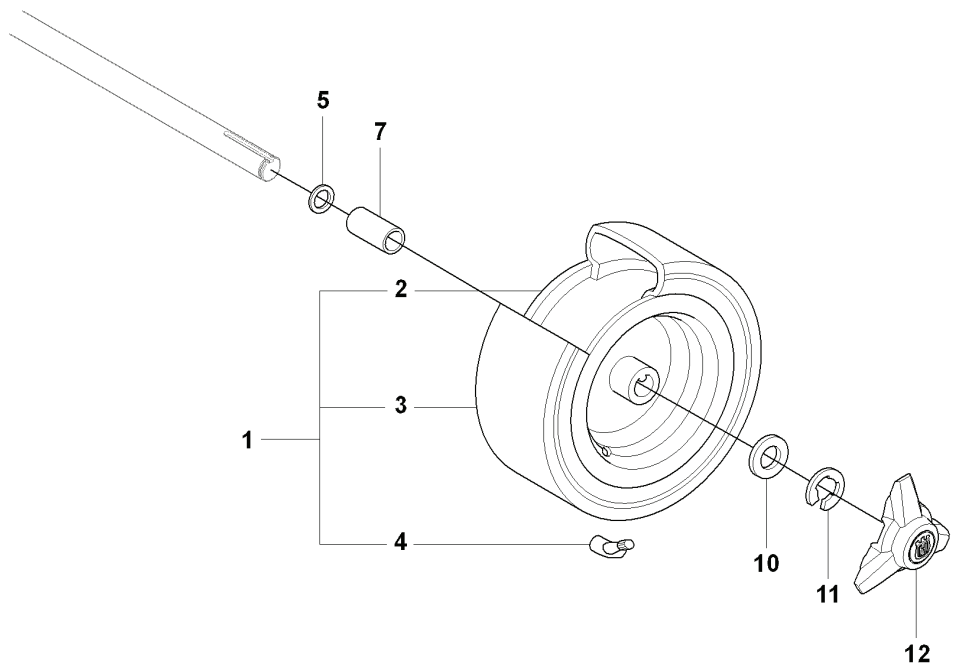

R RIDER R175AWD
WHEELS & TIRES

REF.	PART NO.	DESCRIPTION	REMARK	QTY.	KIT
1	544126301	WHEEL		4	
2	544114201	RIM		1	
3	535460001	TYRE		1	
4	506574301	VALVE ASSY		1	
5	506504803	WASHER		2	
6	506945801	WASHER		1	
7	506596203	SPACING SLEEVE		2	
8	544132601	SLEEVE		1	
9	544132602	SLEEVE		1	
10	506504805	WASHER		4	
11	506899001	E-CLIP		4	
12	544353501	HUB CAP		4