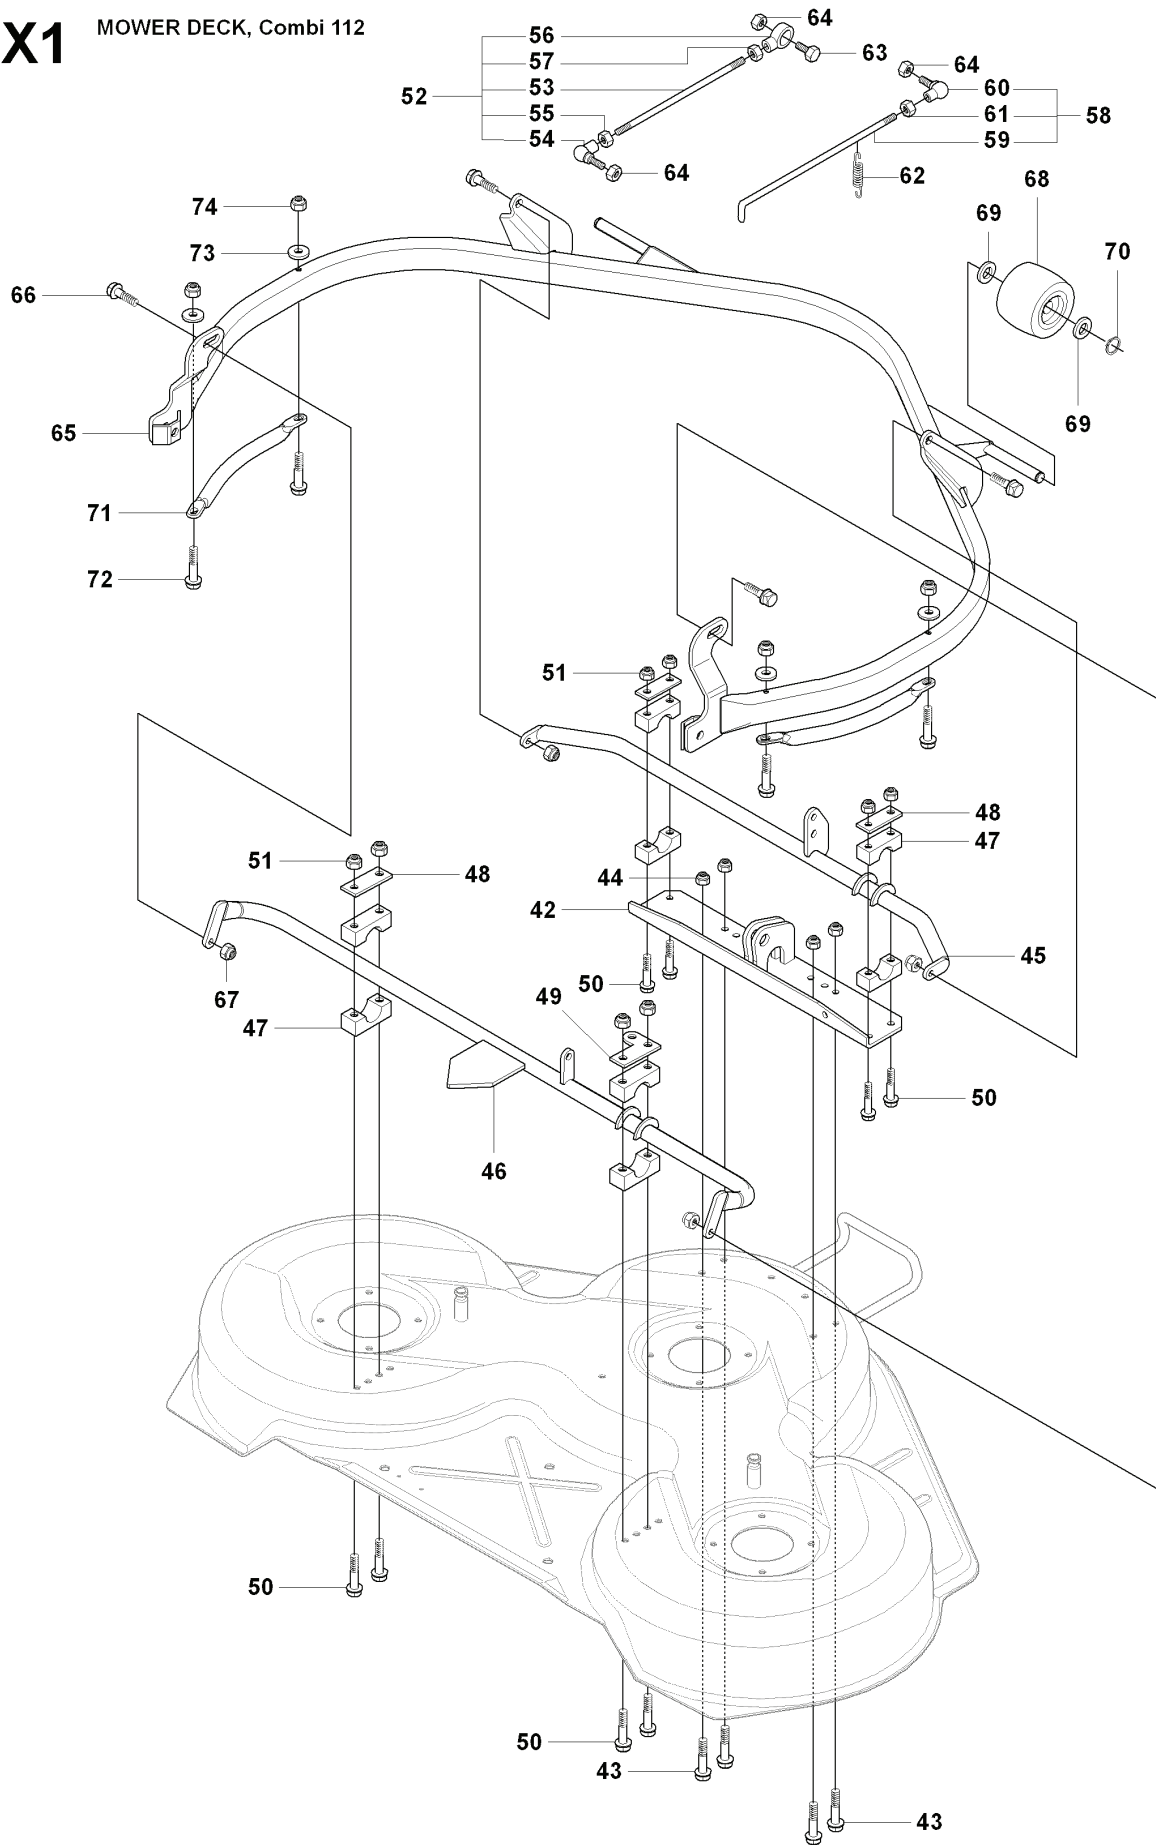

X1 MOWER DECK, Combi 112

REF.	PART NO.	DESCRIPTION	REMARK	QTY.	KIT
42	535423001	BRACKET		1	
43	725245171	SCREW EHHM		4	
44	732211801	LOCK NUT		4	
45	535430601	FRONT CROSS TUBE ASS		1	
46	535431201	REAR CROSS TUBES ASS		1	
47	506869601	BEARING		8	
48	506813801	REINFORCING PLATE		3	
49	506979101	SERVICEBRICKA		1	
50	725246151	SCREW EHHM		8	
51	732211801	LOCK NUT		8	
52	506933904	PARALLEL ROD ASSY		1	
53	506814906	ROD		1	
54	506789901	VINKELLÄNK DIN 71802		1	
55	506897601	NUT		1	
56	506951701	ROD END		1	
57	731232051	HEXAGON NUT		1	
58	506941206	CLUTCH ROD ASSY		1	
59	506941306	CONNECTION ROD		1	
60	506789901	VINKELLÄNK DIN 71802		1	
61	506897601	NUT		1	
62	506535603	DRAW SPRING		1	
63	725249571	SCREW EHHM		1	
64	732212051	NUT		3	
65	535412302	PROTECTIVE TUBING		1	
66	506597401	SCREW EHHFM		4	
67	732211801	LOCK NUT		4	
68	506963001	WHEEL ASSY		2	
69	535464101	WASHER		4	
70	735311700	CIRCLIP		2	
71	535476301	SIDE RAIL		2	
72	727638301	SCREW RSQM		4	
73	734115601	WASHER		4	
74	732211601	LOCK NUT		4