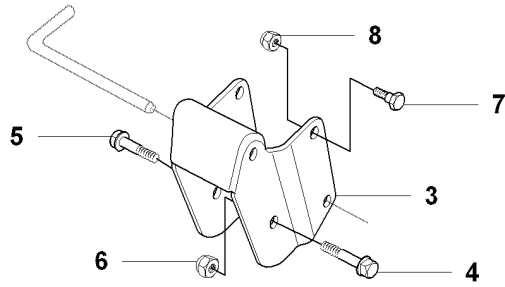

MOWER DECK, Combi 112

2

1

REF.	PART NO.	DESCRIPTION	REMARK	QTY.	KIT
1	506929001	LABEL		1	
2	535437401	LABEL WARNING		1	
3	535431301	LÄNKRÖRRSINFÄSTN.KPL		1	
4	725254251	SCREW EHHM		1	
5	725253671	SCREW EHHM		1	
6	732252201	HEXAGON LOCKING NUT		2	
7	506597401	SCREW EHHFM		2	
8	732211801	LOCK NUT		2	
9	965078501	CUTTING DECK		1