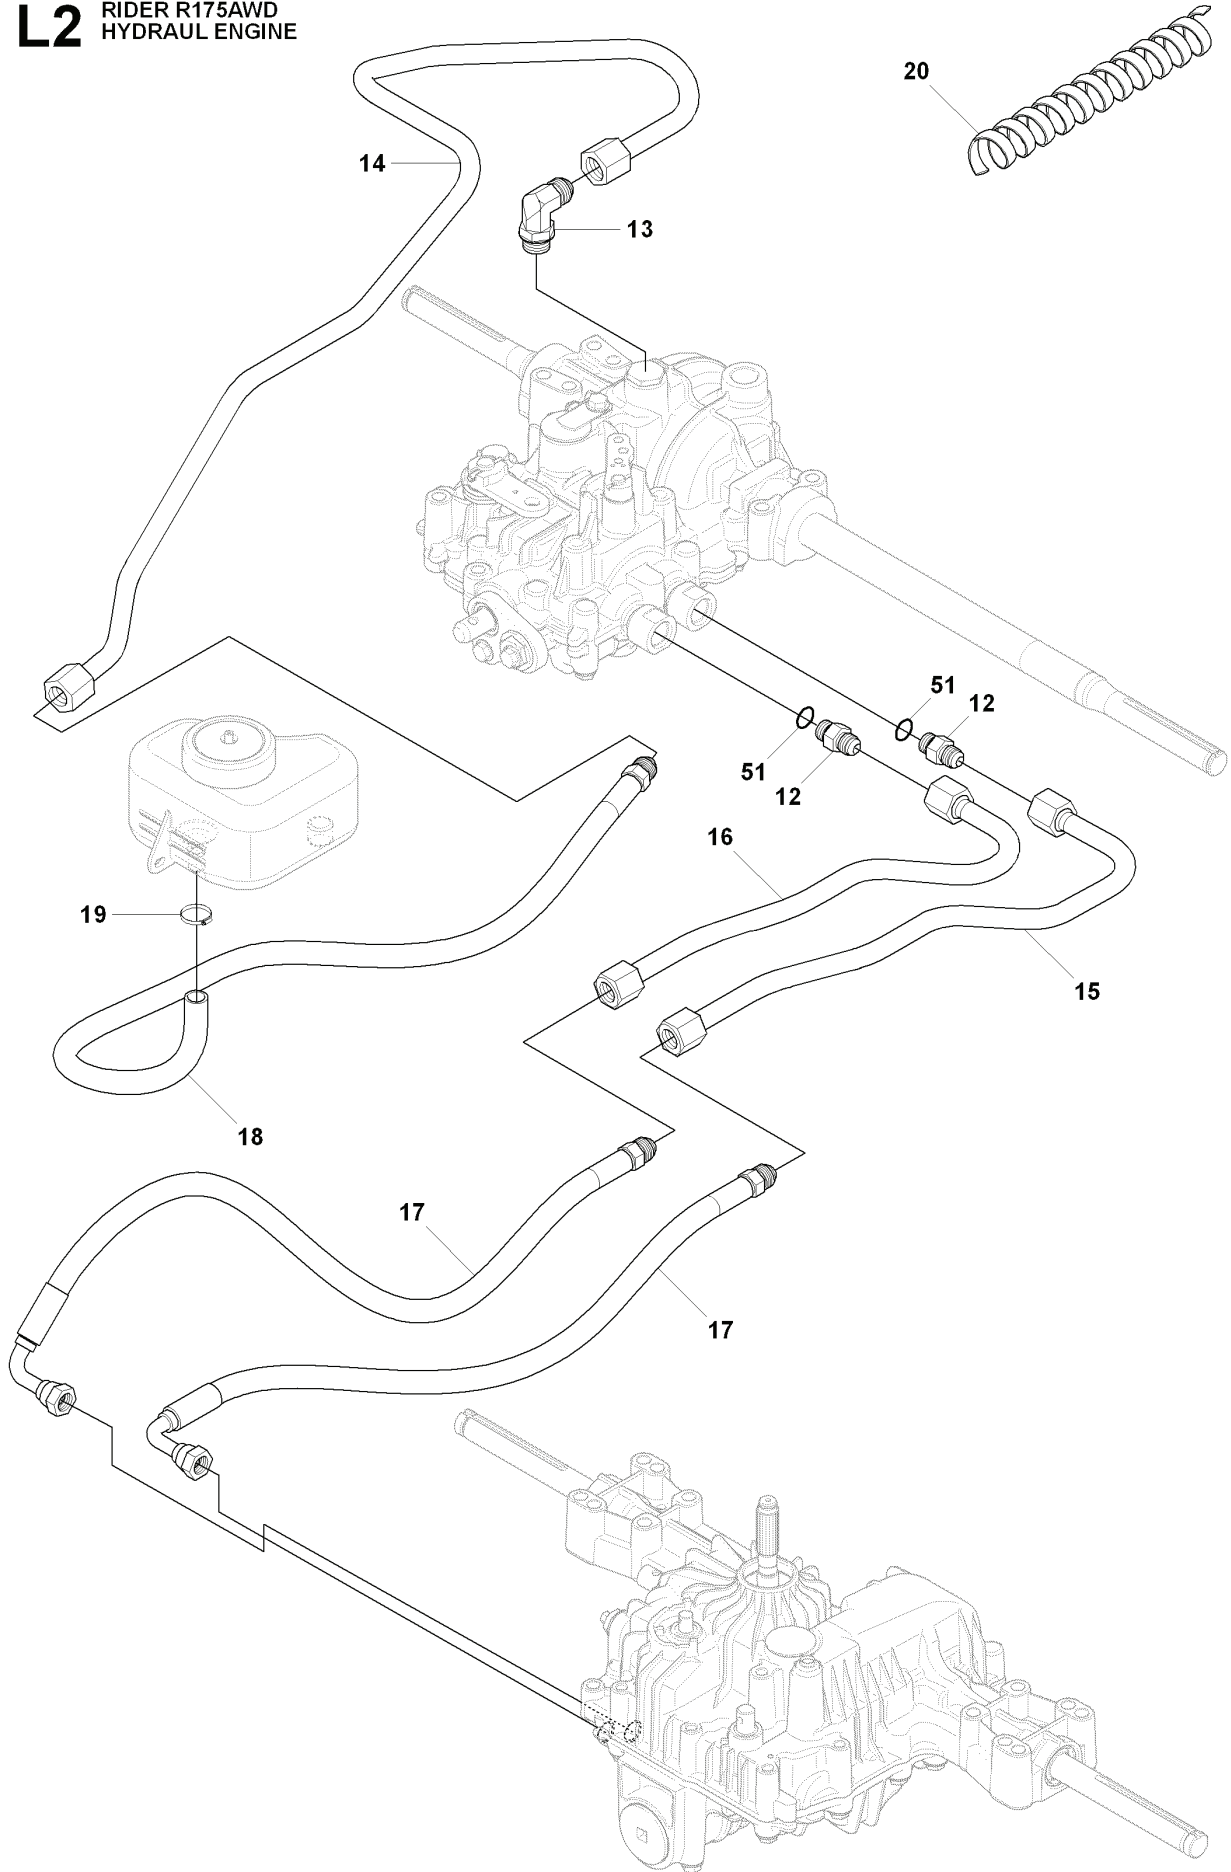

L2 RIDER R175AWD
HYDRAUL ENGINE

REF.	PART NO.	DESCRIPTION	REMARK	QTY.	KIT
12	535426507	PIPE FITTING		2	
13	535437302	PIPE FITTING		1	
14	544807801	HYDRAULIC PIPE		1	
15	544807901	HYDRAULIC PIPE		1	
16	544808001	HYDRAULIC PIPE		1	
17	544456403	HYDRAULIC HOSE		2	
18	544122201	HOSE		1	
19	505131101	HOSE CLAMP		1	
20	544026601	HOSE GUARD		1	
51	505451101	O-RING		2