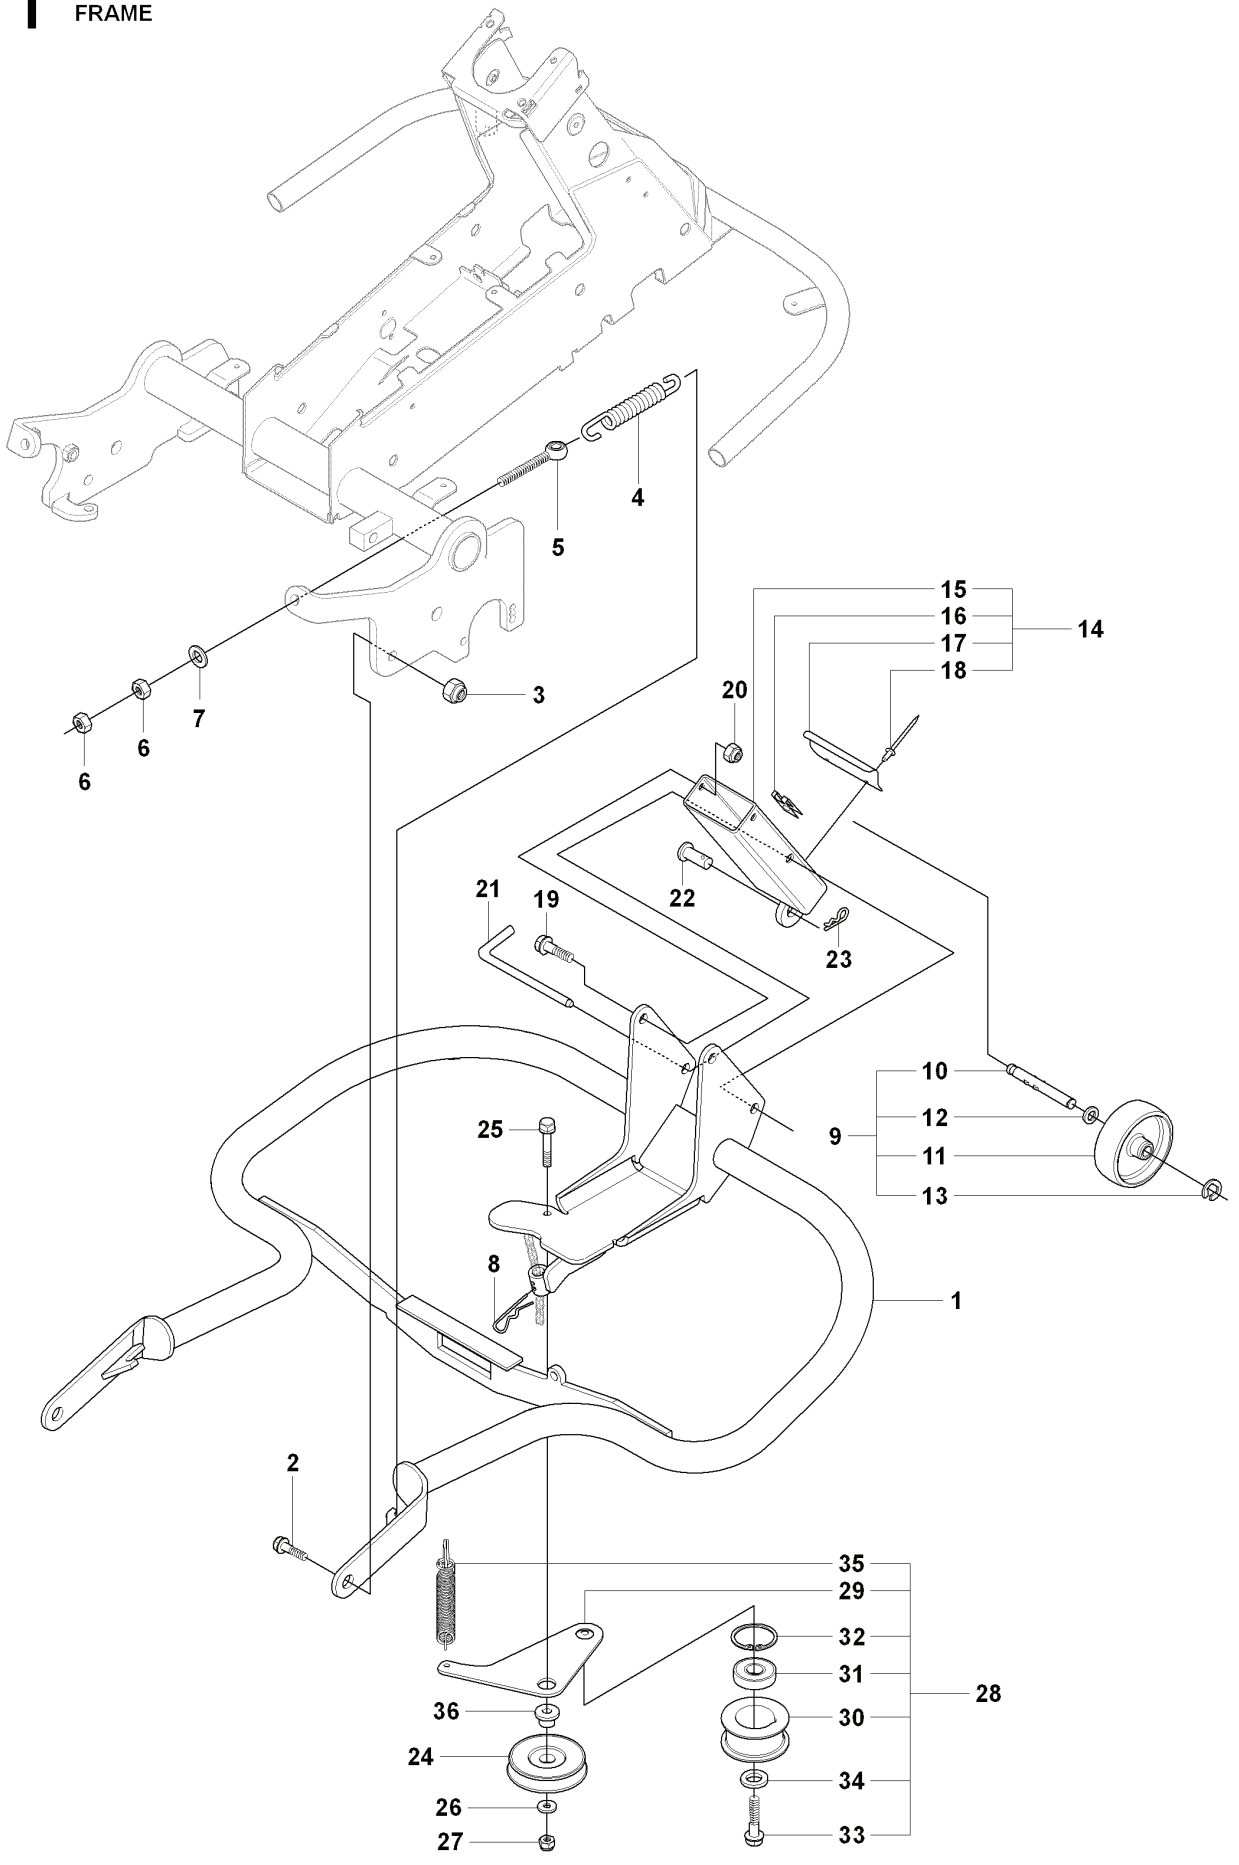

# **SPARE PARTS LIST**

**T** RIDER R175AWD  
FRAME

REF.	PART NO.	DESCRIPTION	REMARK	QTY.	KIT
1	535490102	FRAME		1	
2	506895801	COLLAR SCREW		2	
3	732252201	HEXAGON LOCKING NUT		2	
4	506837601	SPRING		2	
5	506837701	RING BOLT		2	
6	731232051	HEXAGON NUT		4	
7	734117201	WASHER		2	
8	506966601	HAIR PIN COTTER		1	
9	506981401	WHEEL ASSY		2	
10	506980001	SHAFT		1	
11	506979601	WHEEL		1	
12	734117771	WASHER		1	
13	735311520	E-CLIP		1	
14	506997801	LINK ASSY		1	
15	506997901	LINK ASSY		1	
16	506963701	LÅSDON		1	
17	506982801	BRACKET		1	
18	722783902	BLIND RIVET		2	
19	506597401	SCREW EHHFM		2	
20	732211801	LOCK NUT		2	
21	506974601	PEN		1	
22	721861701	CLEVIS PIN		1	
23	721680251	SPRING COTTER		1	
24	506974801	PULLEY		1	
25	725246151	SCREW EHHM		1	
26	734116441	WASHER		1	
27	732211801	LOCK NUT		1	
28	535493601	BELT TENSIONER ASSY		1	
29	535493701	SPÄNNARM		1	
30	506928901	PULLEY		1	
31	738210404	BALL BEARING		1	
32	735313810	CIRCLIP		1	
33	506558302	SCREW EHHFT		1	
34	734116441	WASHER		1	
35	506976801	SPRING		1	
36	544007401	BUSHING		1	

**E** RIDER R175AWD  
MOWER LIFT

---

REF.	PART NO.	DESCRIPTION	REMARK	QTY.	KIT
1	501018601	LIFTING LEVER ASSY		1	
2	506556501	BEARING		2	
3	506905301	PEN		1	
4	721125930	GROOVED PIN		1	
5	721618301	SPLIT PIN		1	
6	506784301	LINK ASSY		1	
7	725249751	SCREW		1	
8	731232051	HEXAGON NUT		1	
9	506905401	LIFTING ARM		1	
10	725254251	SCREW EHHM		1	
11	732252201	HEXAGON LOCKING NUT		1	
12	506916801	SPRING		1	
13	506905601	OFFSET PULLEY		2	
14	506905701	SHAFT		1	
15	506905702	SHAFT		1	
16	735311820	E-CLIP		2	
17	506554607	CHAIN		1	
18	506554701	LINKAGE		1	
19	506905901	CHAIN STOP		1	
20	721618701	SPLIT PIN		1	
21	544456901	CONNECTION ROD		1	
22	721618301	SPLIT PIN		1	
23	544378601	LINK		1	
24	735311420	E-CLIP		1	
25	544448801	CONNECTION ROD		1	
26	734116441	WASHER		1	
27	721618301	SPLIT PIN		1	