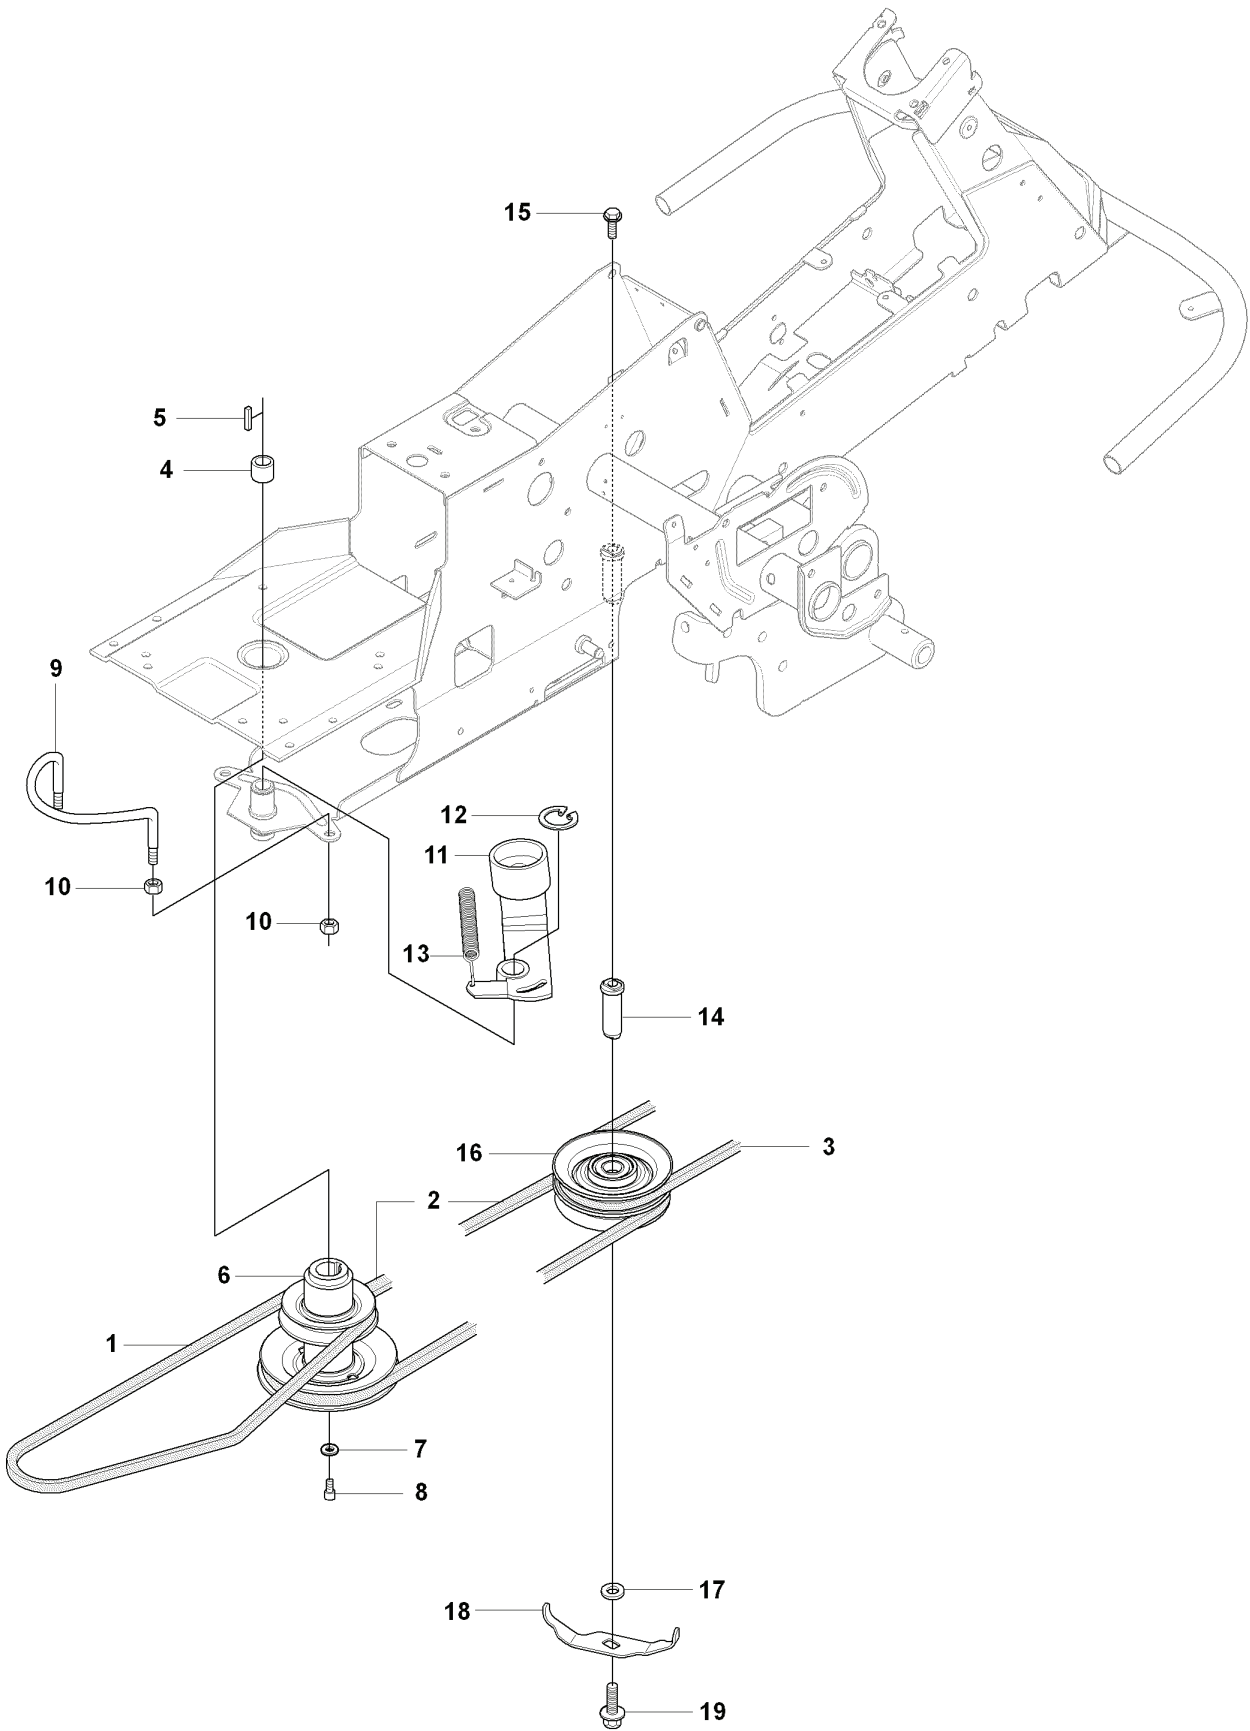

**E** RIDER R175AWD  
MOWER LIFT

---

REF.	PART NO.	DESCRIPTION	REMARK	QTY.	KIT
1	501018601	LIFTING LEVER ASSY		1	
2	506556501	BEARING		2	
3	506905301	PEN		1	
4	721125930	GROOVED PIN		1	
5	721618301	SPLIT PIN		1	
6	506784301	LINK ASSY		1	
7	725249751	SCREW		1	
8	731232051	HEXAGON NUT		1	
9	506905401	LIFTING ARM		1	
10	725254251	SCREW EHHM		1	
11	732252201	HEXAGON LOCKING NUT		1	
12	506916801	SPRING		1	
13	506905601	OFFSET PULLEY		2	
14	506905701	SHAFT		1	
15	506905702	SHAFT		1	
16	735311820	E-CLIP		2	
17	506554607	CHAIN		1	
18	506554701	LINKAGE		1	
19	506905901	CHAIN STOP		1	
20	721618701	SPLIT PIN		1	
21	544456901	CONNECTION ROD		1	
22	721618301	SPLIT PIN		1	
23	544378601	LINK		1	
24	735311420	E-CLIP		1	
25	544448801	CONNECTION ROD		1	
26	734116441	WASHER		1	
27	721618301	SPLIT PIN		1	

MOWER DECK, Combi 112

2

1

---

REF.	PART NO.	DESCRIPTION	REMARK	QTY.	KIT
1	506929001	LABEL		1	
2	535437401	LABEL WARNING		1	
3	535431301	LÄNKRÖRRSINFÄSTN.KPL		1	
4	725254251	SCREW EHHM		1	
5	725253671	SCREW EHHM		1	
6	732252201	HEXAGON LOCKING NUT		2	
7	506597401	SCREW EHHFM		2	
8	732211801	LOCK NUT		2	
9	965078501	CUTTING DECK		1	

**G** RIDER R175AWD  
TRANSMISSION

---

REF.	PART NO.	DESCRIPTION	REMARK	QTY.	KIT
1	589531201	BELT		1	
2	589530401	BELT		1	
3	594978001	BELT		1	
4	506509201	SPACING SLEEVE		1	
5	506555901	WEDGE		1	
6	535482401	PULLEY		1	
7	506597501	WASHER		1	
8	506556002	SCREW UNC		1	
9	506664501	BELT GUIDE		1	
10	731232051	HEXAGON NUT		4	
11	535484401	BELT TENSIONER ASSY		1	
12	735312600	CIRCLIP		1	
13	506665601	SPRING		1	
14	544426101	SHAFT		1	
15	506675402	SCREW EHHFM		1	
16	535482201	PULLEY		1	
17	506775701	WASHER		1	
18	544405301	BELT GUIDE		1	
19	506570105	SCREW EHHFM		1	