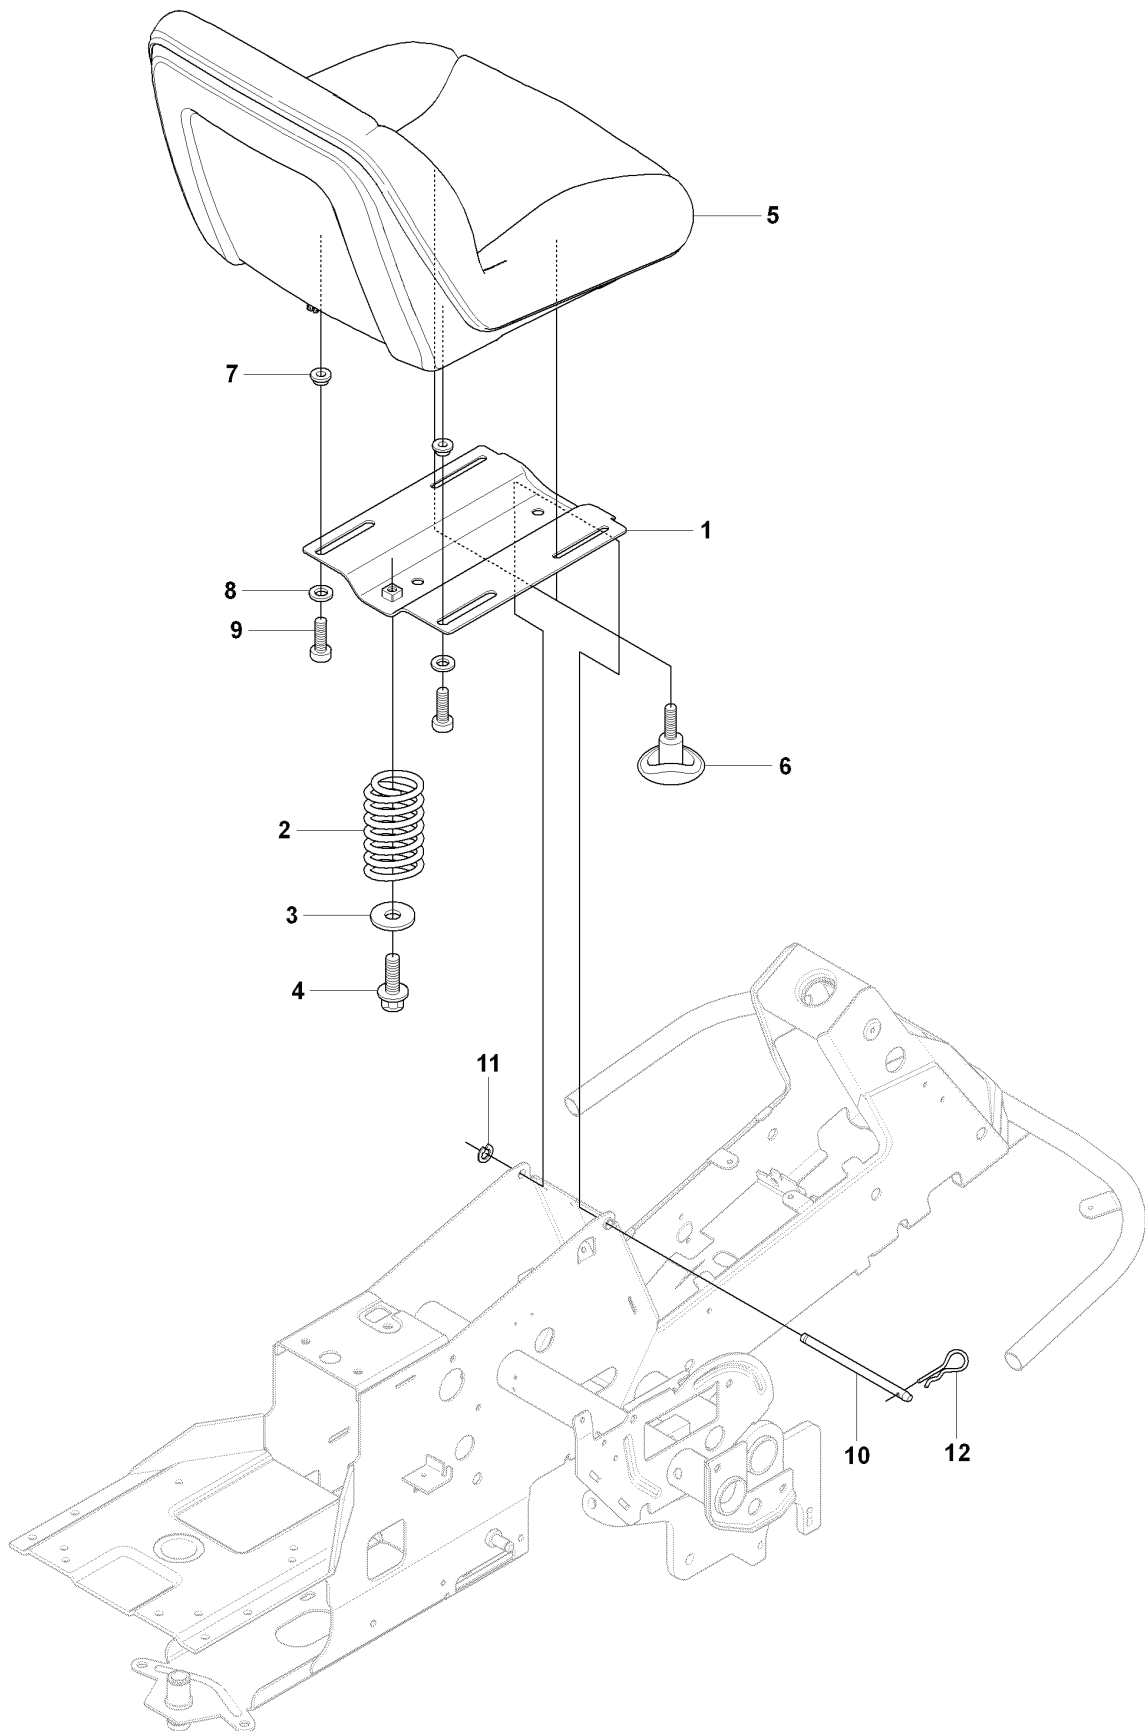

A RIDER R175AWD
SEAT, TS2500

REF.	PART NO.	DESCRIPTION	REMARK	QTY.	KIT
1	544328503	SEAT BRACKET		1	
2	506915301	COMPRESSION SPRING		1	
3	734117441	WASHER		1	
4	725249371	SCREW EHHM		1	
5	544433301	SEAT		1	
6	506565501	JUSTERVRED		2	
7	506565301	BUSHING		2	
8	734116441	WASHER		2	
9	506556301	SCREW UNC		2	
10	506509901	SHAFT		1	
11	735311200	CIRCLIP		1	
12	506668801	SPRING COTTER		1