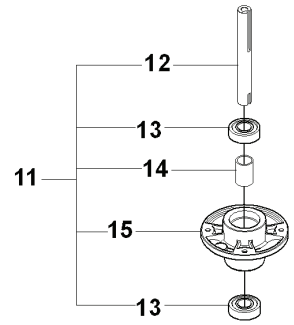

# W2

MOWER DECK, Combi 103

Yttre.  
Outer.  
Exterieur.  
Äusser.  
Ulko.

Mitten.  
Centre.  
Centre.  
Zentrum.  
Keski.

76  
**Combi 103**

75

REF.	PART NO.	DESCRIPTION	REMARK	QTY.	KIT
1	544112903	CUTTING DECK		1	
2	544112801	CUTTING DECK		1	
3	506916201	NUT		3	
4	544449201	PLUG		1	
5	506570104	SCREW EHHFM		3	
6	544065901	BLADE HOUSING ASSY		2	
7	544067902	SHAFT		1	
8	738230434	BALL BEARING		2	
9	544068001	SPACING SLEEVE		1	
10	544067801	BEARING HOUSING		1	
11	544065902	BLADE HOUSING ASSY		1	
12	544067901	SHAFT		1	
13	738230434	BALL BEARING		2	
14	544068001	SPACING SLEEVE		1	
15	544067801	BEARING HOUSING		1	
16	535423801	SCREW RSQM		12	
17	734116401	WASHER		12	
18	732211801	LOCK NUT		12	
19	506922101	PULLEY		3	
20	506533501	PARALLEL KEY		7	
21	544068002	SPACING SLEEVE		1	
22	506778601	PULLEY		1	
23	734117441	WASHER		3	
24	544114101	SCREW EHHM		3	
25	535504202	ADAPTER		3	
26	504188210	BLADE		3	
27	506792301	KNIFE PLATE		3	
28	544114101	SCREW EHHM		3	
29	506540701	BELT TENSIONER ASSY		1	
30	506519501	SPÄNNARM KPL.		1	
31	506532701	PULLEY		1	
32	734116441	WASHER		1	
33	506558302	SCREW EHHFT		1	
34	506918702	WASHER		1	
35	725245171	SCREW EHHM		1	
36	732211801	LOCK NUT		1	
37	506533101	SPRING		1	
38	589530601	BELT		1	
39	544096101	BELT COVER		1	
40	506982601	SCREW		2	
41	506559701	WASHER		2	
75	506789701	LABEL		1	
76	544238103	LABEL		1	