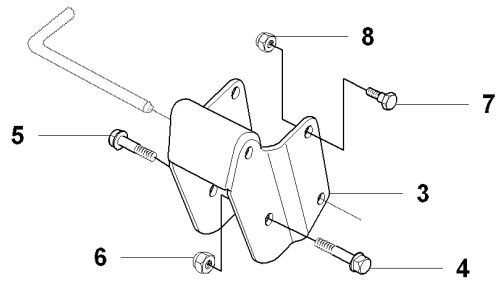

U MOWER DECK, Combi 103

REF.	PART NO.	DESCRIPTION	REMARK	QTY.	KIT
1	506929001	LABEL		1	
3	535431301	LÄNKRÖRRSINFÄSTN.KPL		1	
4	725254251	SCREW EHHM		1	
5	725253671	SCREW EHHM		1	
6	732252201	HEXAGON LOCKING NUT		2	
7	506597401	SCREW EHHFM		2	
8	732211801	LOCK NUT		2	
9	965078401	CUTTING DECK		1