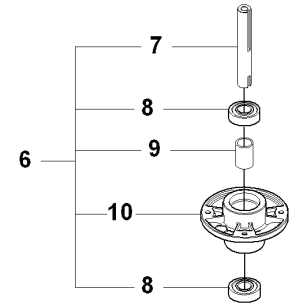

# U MOWER DECK, Combi 103

---

REF.	PART NO.	DESCRIPTION	REMARK	QTY.	KIT
1	506929001	LABEL		1	
3	535431301	LÄNKRÖRRSINFÄSTN.KPL		1	
4	725254251	SCREW EHHM		1	
5	725253671	SCREW EHHM		1	
6	732252201	HEXAGON LOCKING NUT		2	
7	506597401	SCREW EHHFM		2	
8	732211801	LOCK NUT		2	
9	965078401	CUTTING DECK		1	

# W2

MOWER DECK, Combi 103

Yttre.  
Outer.  
Exterieur.  
Äusser.  
Ulko.

Mitten.  
Centre.  
Centre.  
Zentrum.  
Keski.

76  
**Combi 103**

75

REF.	PART NO.	DESCRIPTION	REMARK	QTY.	KIT
1	544112903	CUTTING DECK		1	
2	544112801	CUTTING DECK		1	
3	506916201	NUT		3	
4	544449201	PLUG		1	
5	506570104	SCREW EHHFM		3	
6	544065901	BLADE HOUSING ASSY		2	
7	544067902	SHAFT		1	
8	738230434	BALL BEARING		2	
9	544068001	SPACING SLEEVE		1	
10	544067801	BEARING HOUSING		1	
11	544065902	BLADE HOUSING ASSY		1	
12	544067901	SHAFT		1	
13	738230434	BALL BEARING		2	
14	544068001	SPACING SLEEVE		1	
15	544067801	BEARING HOUSING		1	
16	535423801	SCREW RSQM		12	
17	734116401	WASHER		12	
18	732211801	LOCK NUT		12	
19	506922101	PULLEY		3	
20	506533501	PARALLEL KEY		7	
21	544068002	SPACING SLEEVE		1	
22	506778601	PULLEY		1	
23	734117441	WASHER		3	
24	544114101	SCREW EHHM		3	
25	535504202	ADAPTER		3	
26	504188210	BLADE		3	
27	506792301	KNIFE PLATE		3	
28	544114101	SCREW EHHM		3	
29	506540701	BELT TENSIONER ASSY		1	
30	506519501	SPÄNNARM KPL.		1	
31	506532701	PULLEY		1	
32	734116441	WASHER		1	
33	506558302	SCREW EHHFT		1	
34	506918702	WASHER		1	
35	725245171	SCREW EHHM		1	
36	732211801	LOCK NUT		1	
37	506533101	SPRING		1	
38	589530601	BELT		1	
39	544096101	BELT COVER		1	
40	506982601	SCREW		2	
41	506559701	WASHER		2	
75	506789701	LABEL		1	
76	544238103	LABEL		1	