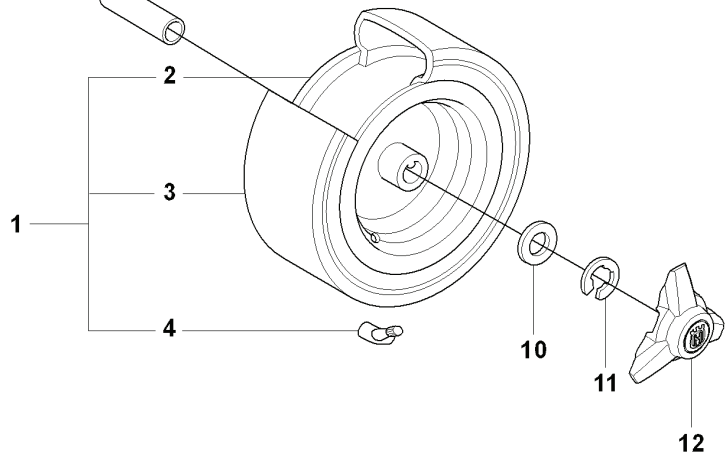

R RIDER R175AWD
WHEELS & TIRES

REF.	PART NO.	DESCRIPTION	REMARK	QTY.	KIT
1	544126301	WHEEL		4	
2	544114201	RIM		1	
3	535460001	TYRE		1	
4	506574301	VALVE ASSY		1	
5	506504803	WASHER		2	
6	506945801	WASHER		1	
7	506596203	SPACING SLEEVE		2	
8	544132601	SLEEVE		1	
9	544132602	SLEEVE		1	
10	506504805	WASHER		4	
11	506899001	E-CLIP		4	
12	544353501	HUB CAP		4