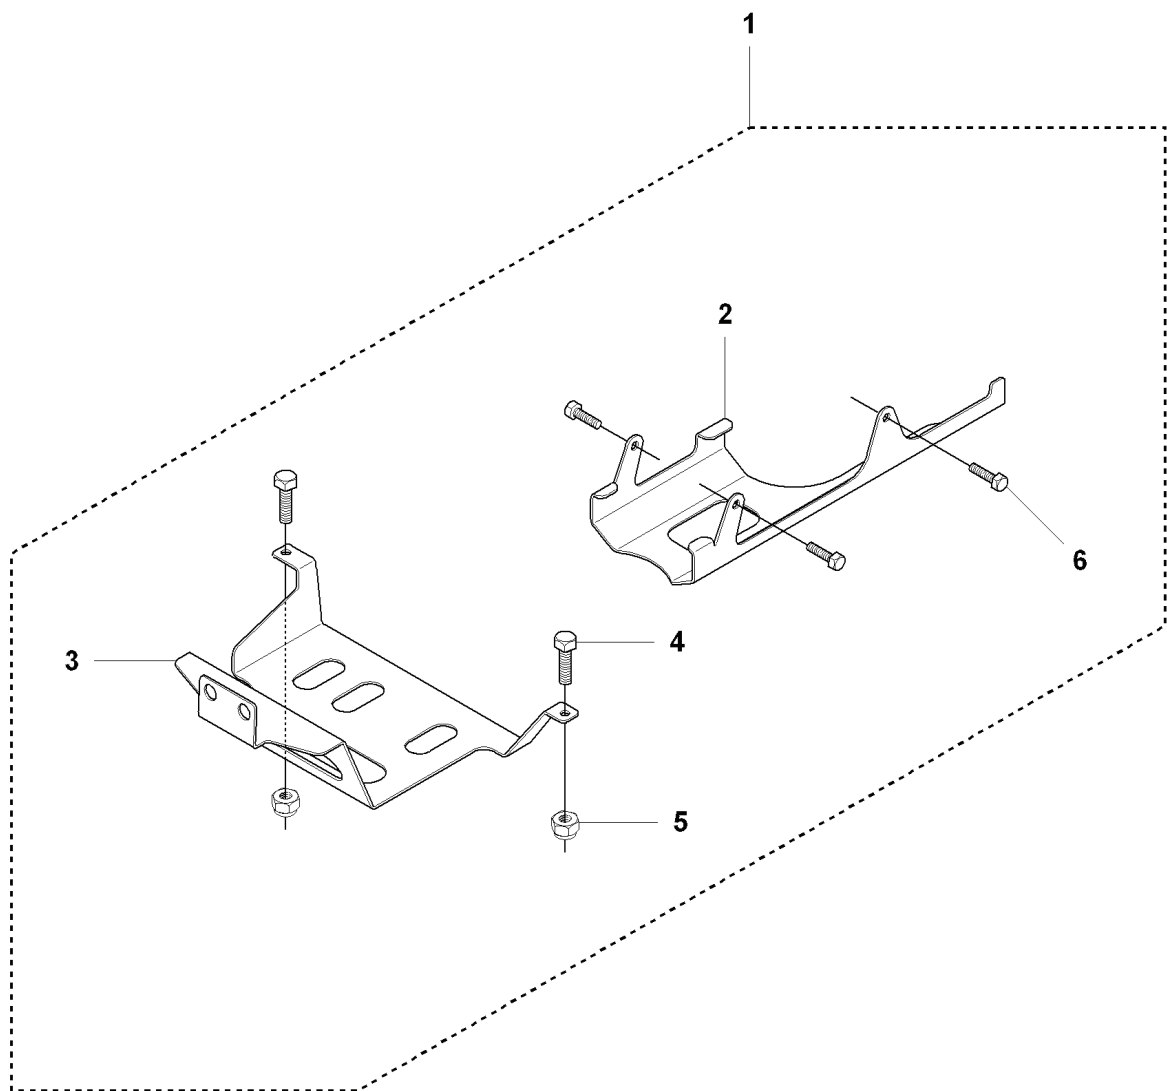

Y RIDER R175AWD
ACCESSORIES

REF.	PART NO.	DESCRIPTION	REMARK	QTY.	KIT
1	544069304	KIT		1	
2	504046201	SKID PLATE		1	
3	544143301	SKID PLATE		1	
4	725246371	SCREW EHHM		2	
5	732211801	LOCK NUT		2	
6	725244961	SCREW EHHFT		3