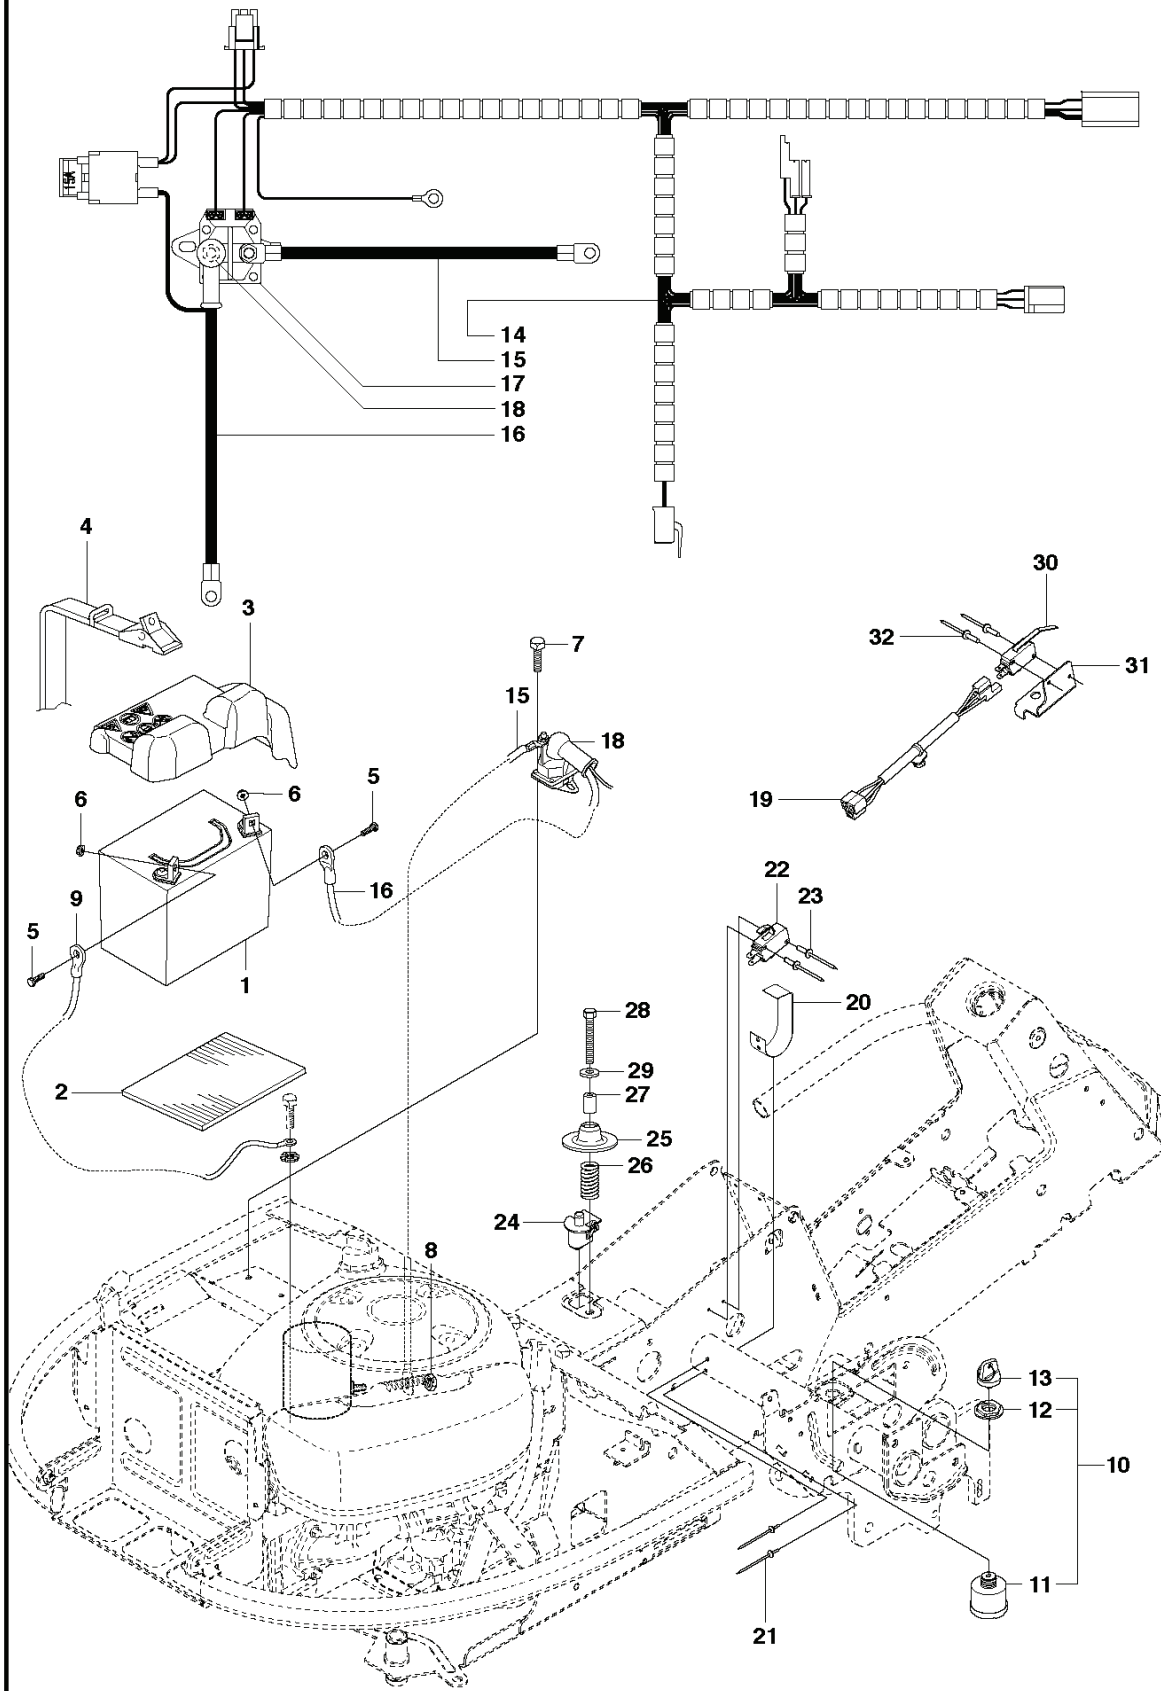

Q RIDER R175AWD
ELECTRICAL

REF.	PART NO.	DESCRIPTION	REMARK	QTY.	KIT
1	510138501	BATTERY		1	
2	535441101	BATTERY MAT		1	
3	510026901	COVER		1	
4	506836802	BELT		1	
5	522622101	SCREW EHHM		1	
6	522624301	NUT		1	
7	725236461	SCREW EHHFT		1	
8	506899801	NUT		1	
9	544967603	CABLE		1	
10	544442101	IGNITION SWITCH		1	
11	544442201	IGNITION SWITCH		1	
12	544442301	NUT		1	
13	544442401	IGNITION KEY		1	
14	544926301	WIRING		1	
15	544928601	CABLE		1	
16	544926104	CABLE		1	
17	544439801	RELAY		1	
18	506899801	NUT		2	
19	544892201	WIRING		1	
20	506909301	PLATE SPRING		1	
21	722783902	BLIND RIVET		2	
22	535469101	SWITCH		1	
23	544440701	RIVET		2	
24	506909601	SWITCH		1	
25	506909701	SPRING WASHER		1	
26	544441201	SPRING		1	
27	506909902	SPACING TUBE		1	
28	725246051	SCREW EHHM		1	
29	734116401	WASHER		1	
30	544415501	SWITCH		1	
31	544415701	BRACKET		1	
32	544440701	RIVET		2