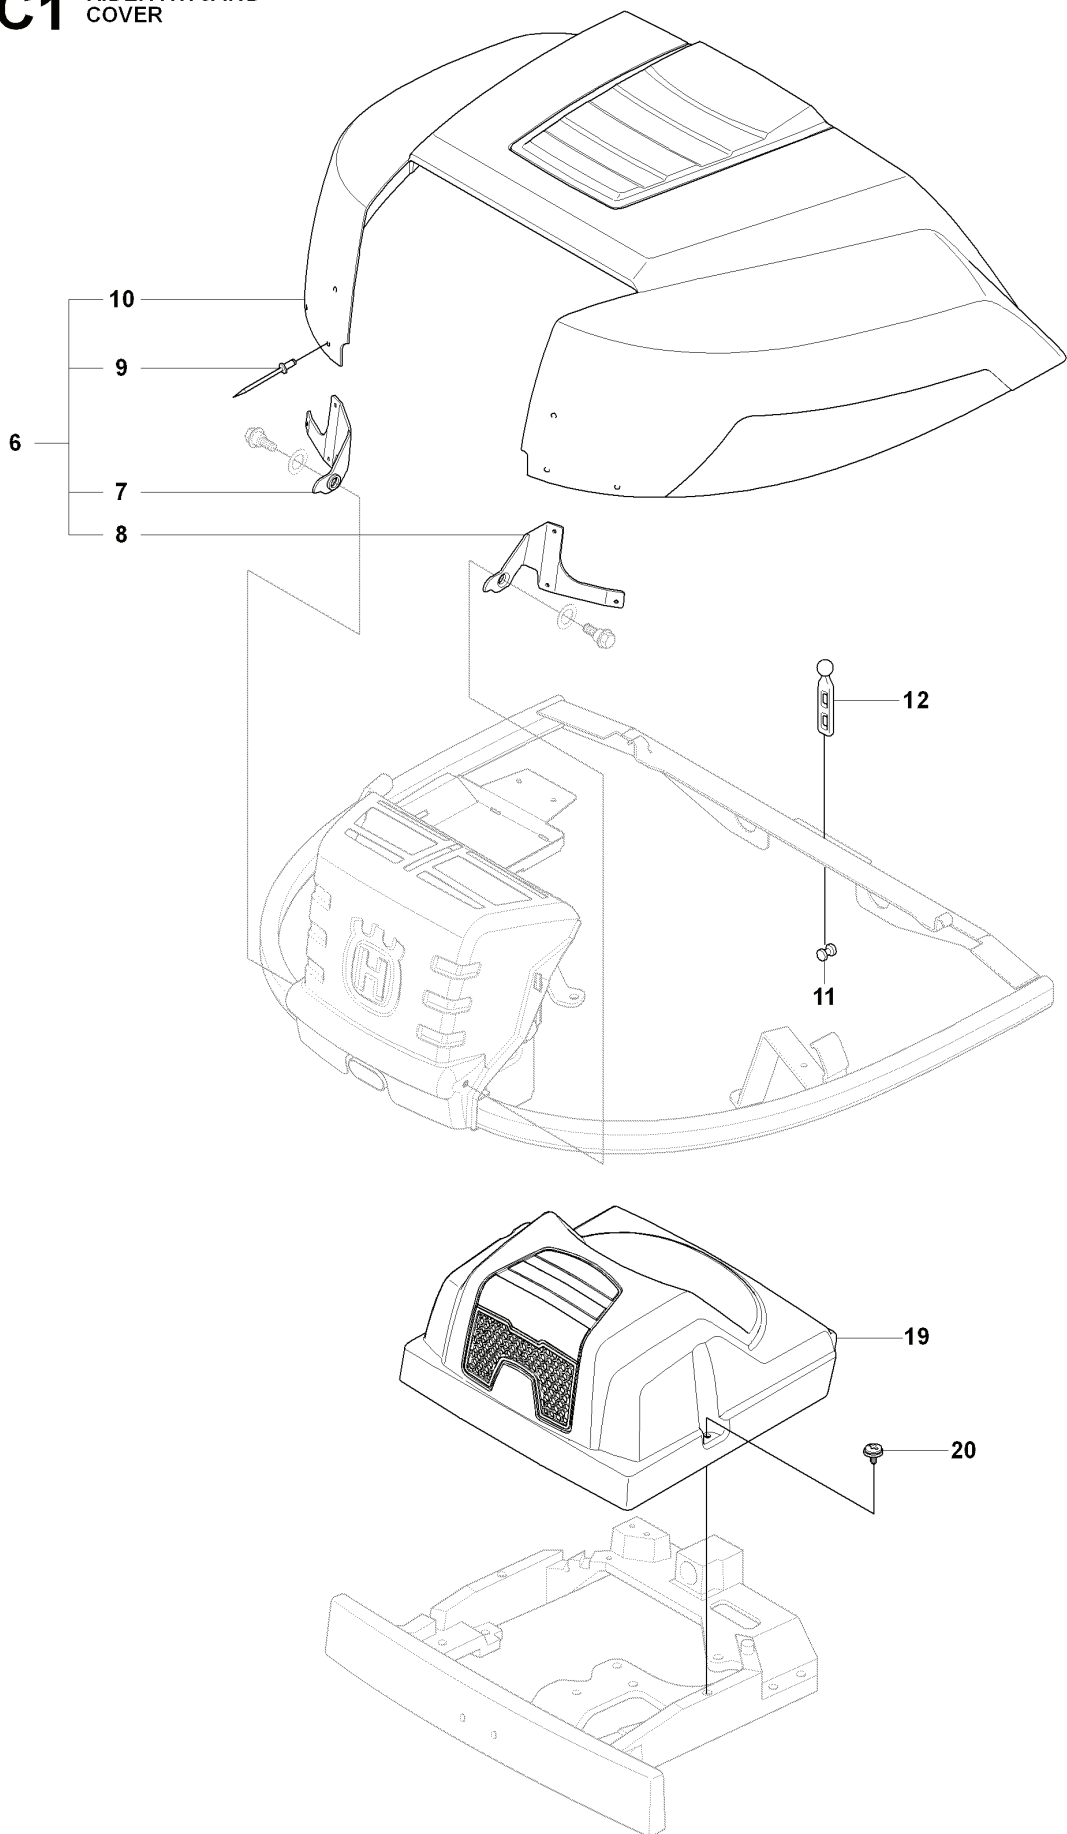

C1 RIDER R175AWD COVER

REF.	PART NO.	DESCRIPTION	REMARK	QTY.	KIT
6	544245002	ENGINE HOOD ASSY		1	
7	544245101	HINGE		1	
8	544245102	HINGE		1	
9	722795402	RIVET		6	
10	544245002	ENGINE HOOD ASSY		1	
11	506599501	BUTTON		1	
12	506599601	GUMMISTROPP		1	
19	544373901	COVER		1	
20	544400501	SCREW		2