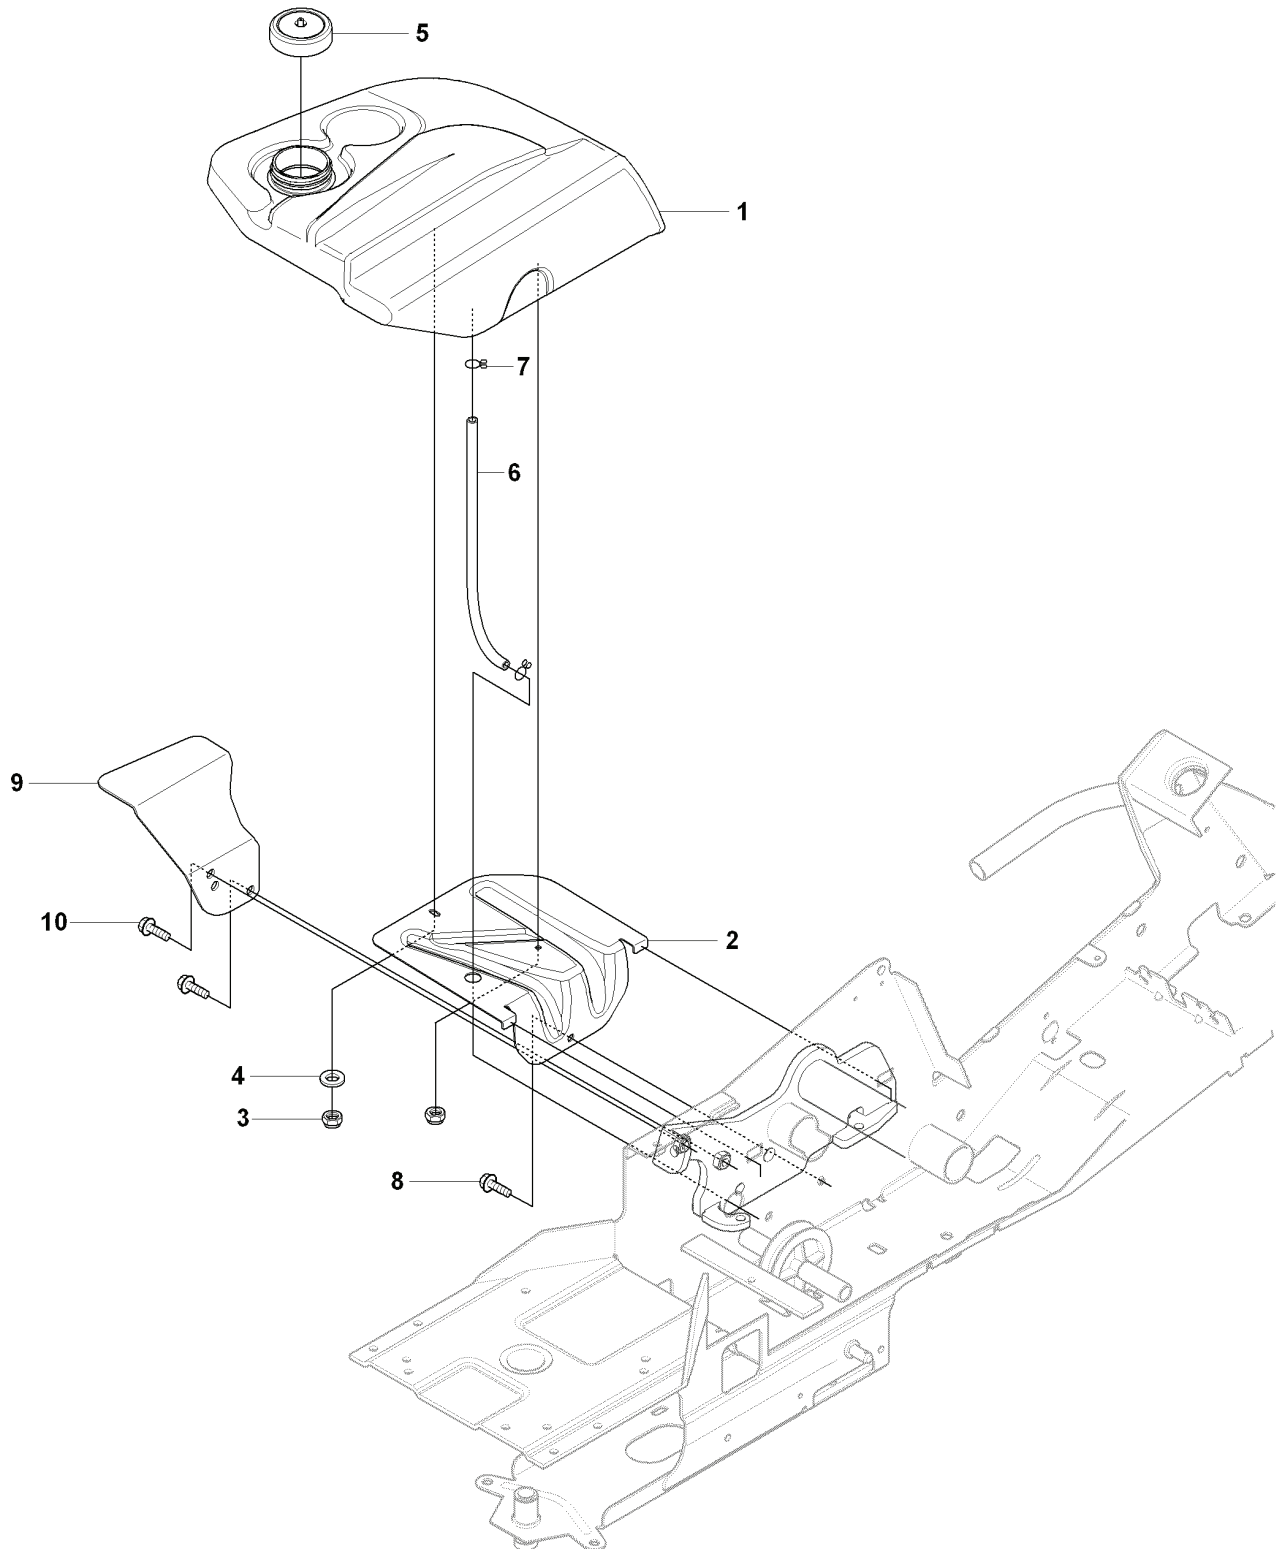

B RIDER R175AWD
FUEL SYSTEM

REF.	PART NO.	DESCRIPTION	REMARK	QTY.	KIT
1	535501301	FUEL TANK		1	
2	544329301	BRACKET		1	
3	732211601	LOCK NUT		2	
4	734115601	WASHER		1	
5	506673301	TANK CAP ASSY		1	
6	506946707	FUEL HOSE		1	
7	535469701	HOSE BRACE		2	
8	725236461	SCREW EHHFT		1	
9	501020301	SUPPORT		1	
10	725249371	SCREW EHHM		2