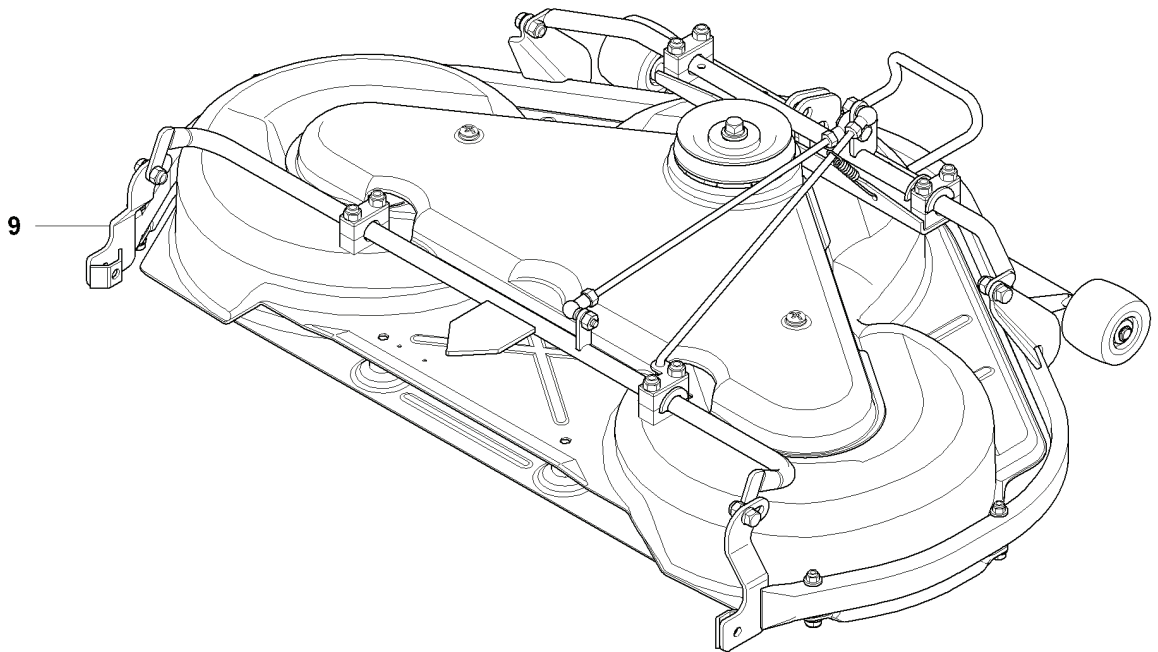

MOWER DECK, Combi 112

2

1

REF.	PART NO.	DESCRIPTION	REMARK	QTY.	KIT
1	506929001	LABEL		1	
2	535437401	LABEL WARNING		1	
3	535431301	LÄNKRÖRRSINFÄSTN.KPL		1	
4	725254251	SCREW EHHM		1	
5	725253671	SCREW EHHM		1	
6	732252201	HEXAGON LOCKING NUT		2	
7	506597401	SCREW EHHFM		2	
8	732211801	LOCK NUT		2	
9	965078501	CUTTING DECK		1