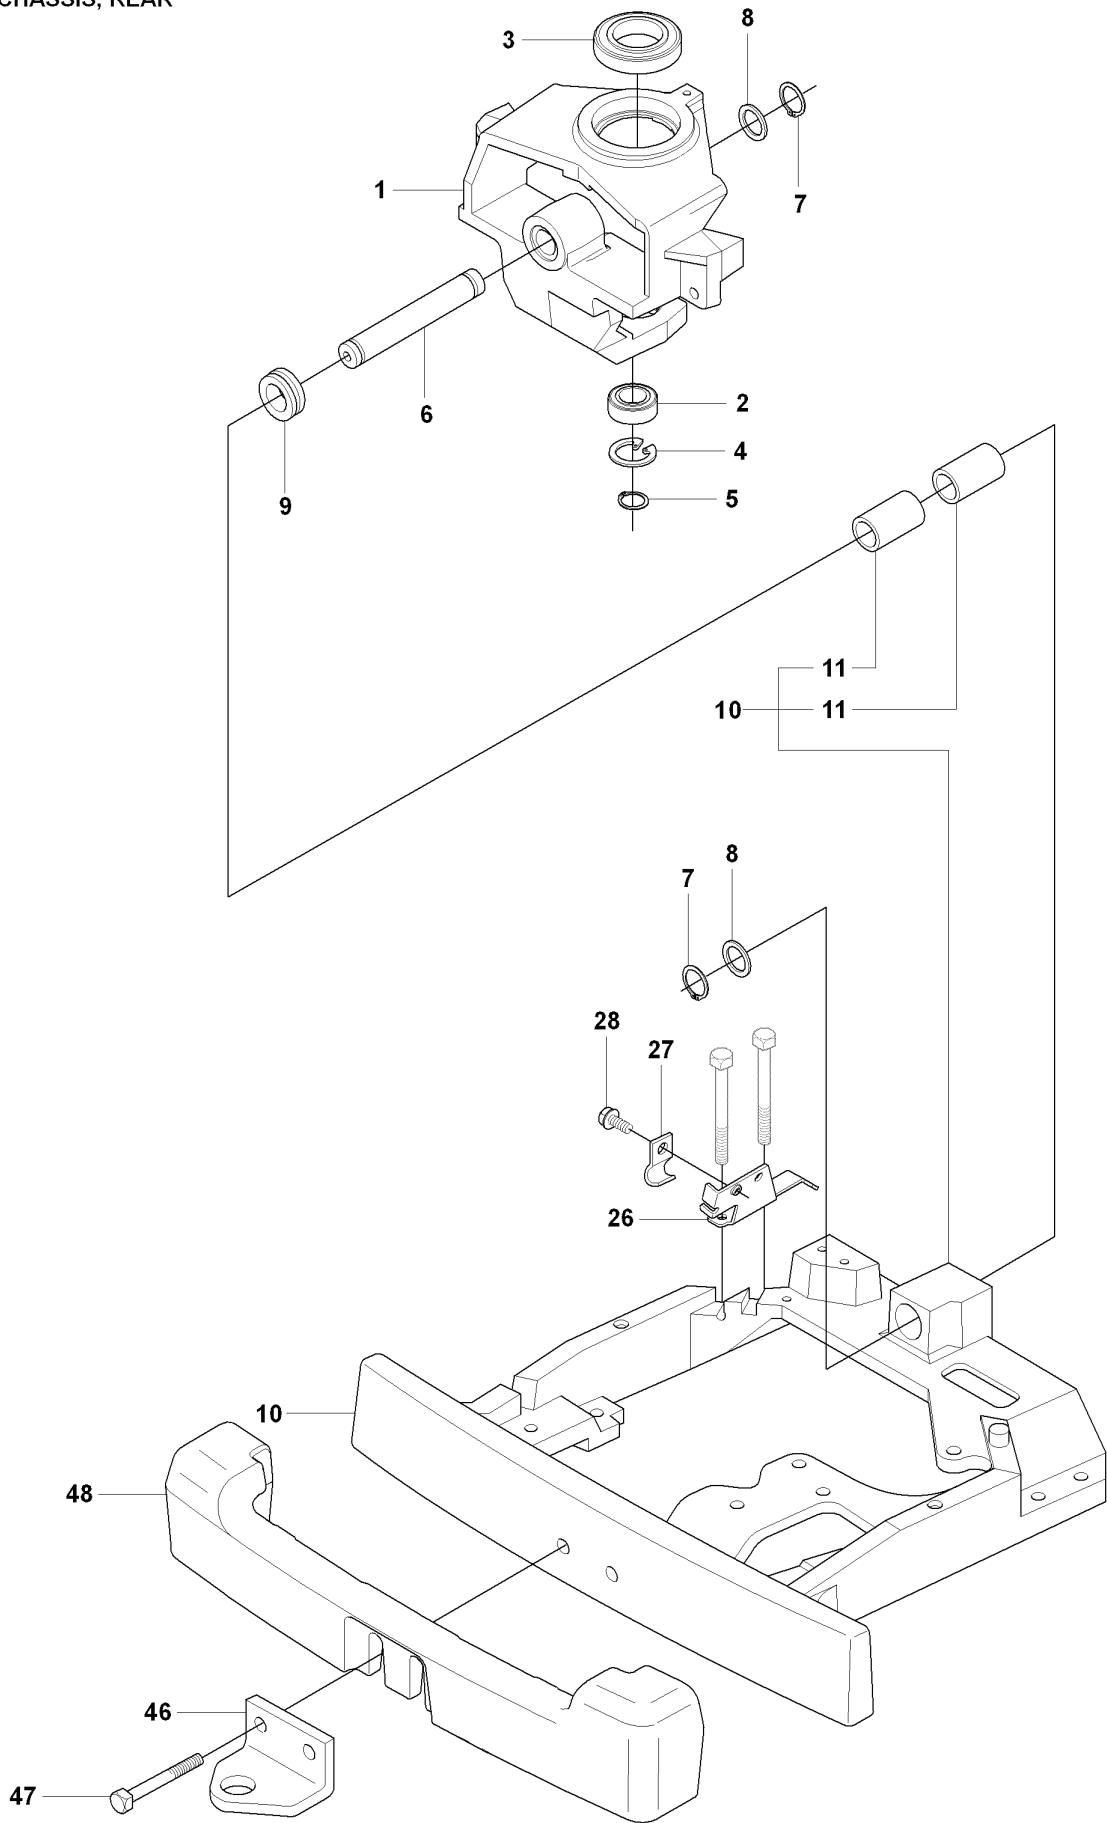

J1 RIDER R175AWD
CHASSIS, REAR

REF.	PART NO.	DESCRIPTION	REMARK	QTY.	KIT
1	506985803	SPINDLE		1	
2	738210504	BALL BEARING		1	
3	738211004	BALL BEARING		1	
4	735314010	CIRCLIP		1	
5	735312600	CIRCLIP		1	
6	506985901	SWING AXLE		1	
7	735312600	CIRCLIP		2	
8	506773401	WASHER		2	
9	740681421	V-RING		1	
10	535406001	BRACKET		1	
11	506986102	GLIDLAGER		2	
26	544262101	BRACKET		1	
27	506566501	CLIP		1	
28	725236461	SCREW EHHFT		1	
47	725250051	SCREW EHHM		2	
48	544039602	COUNTERWEIGHT		1