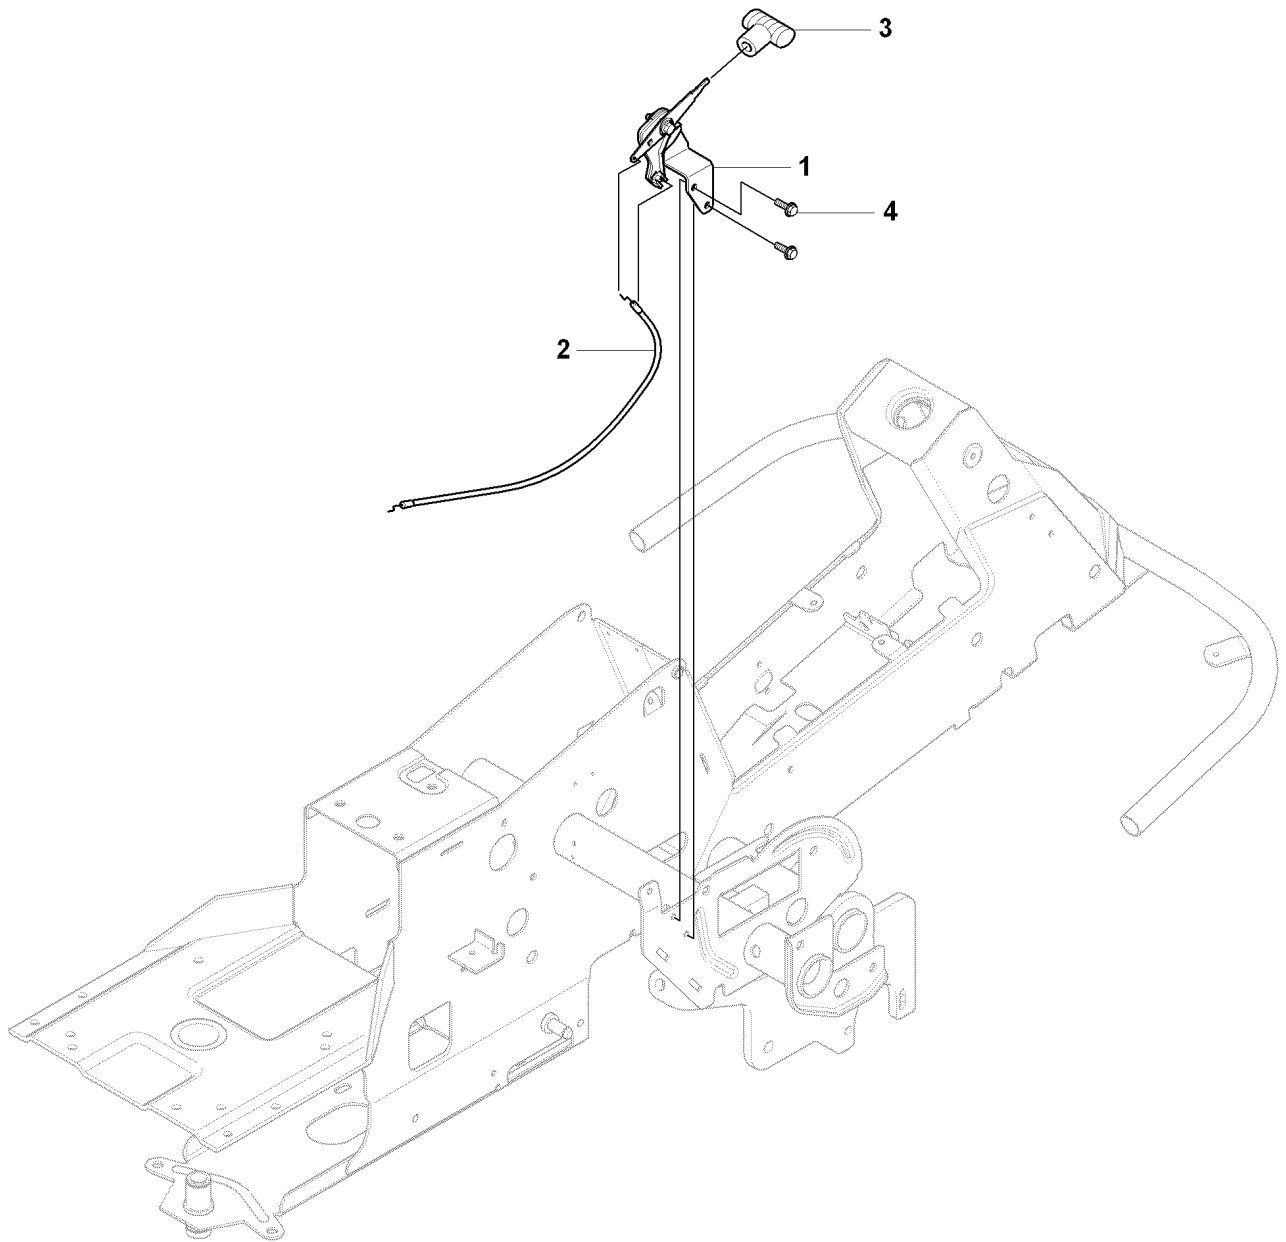

N RIDER R1/5AWD
CONTROLS

REF.	PART NO.	DESCRIPTION	REMARK	QTY.	KIT
1	544301501	THROTTLE CONTROL ASSY		1	
2	544301701	WIRE		1	
3	506889101	KNOB		1	
4	725236461	SCREW EHHFT		2