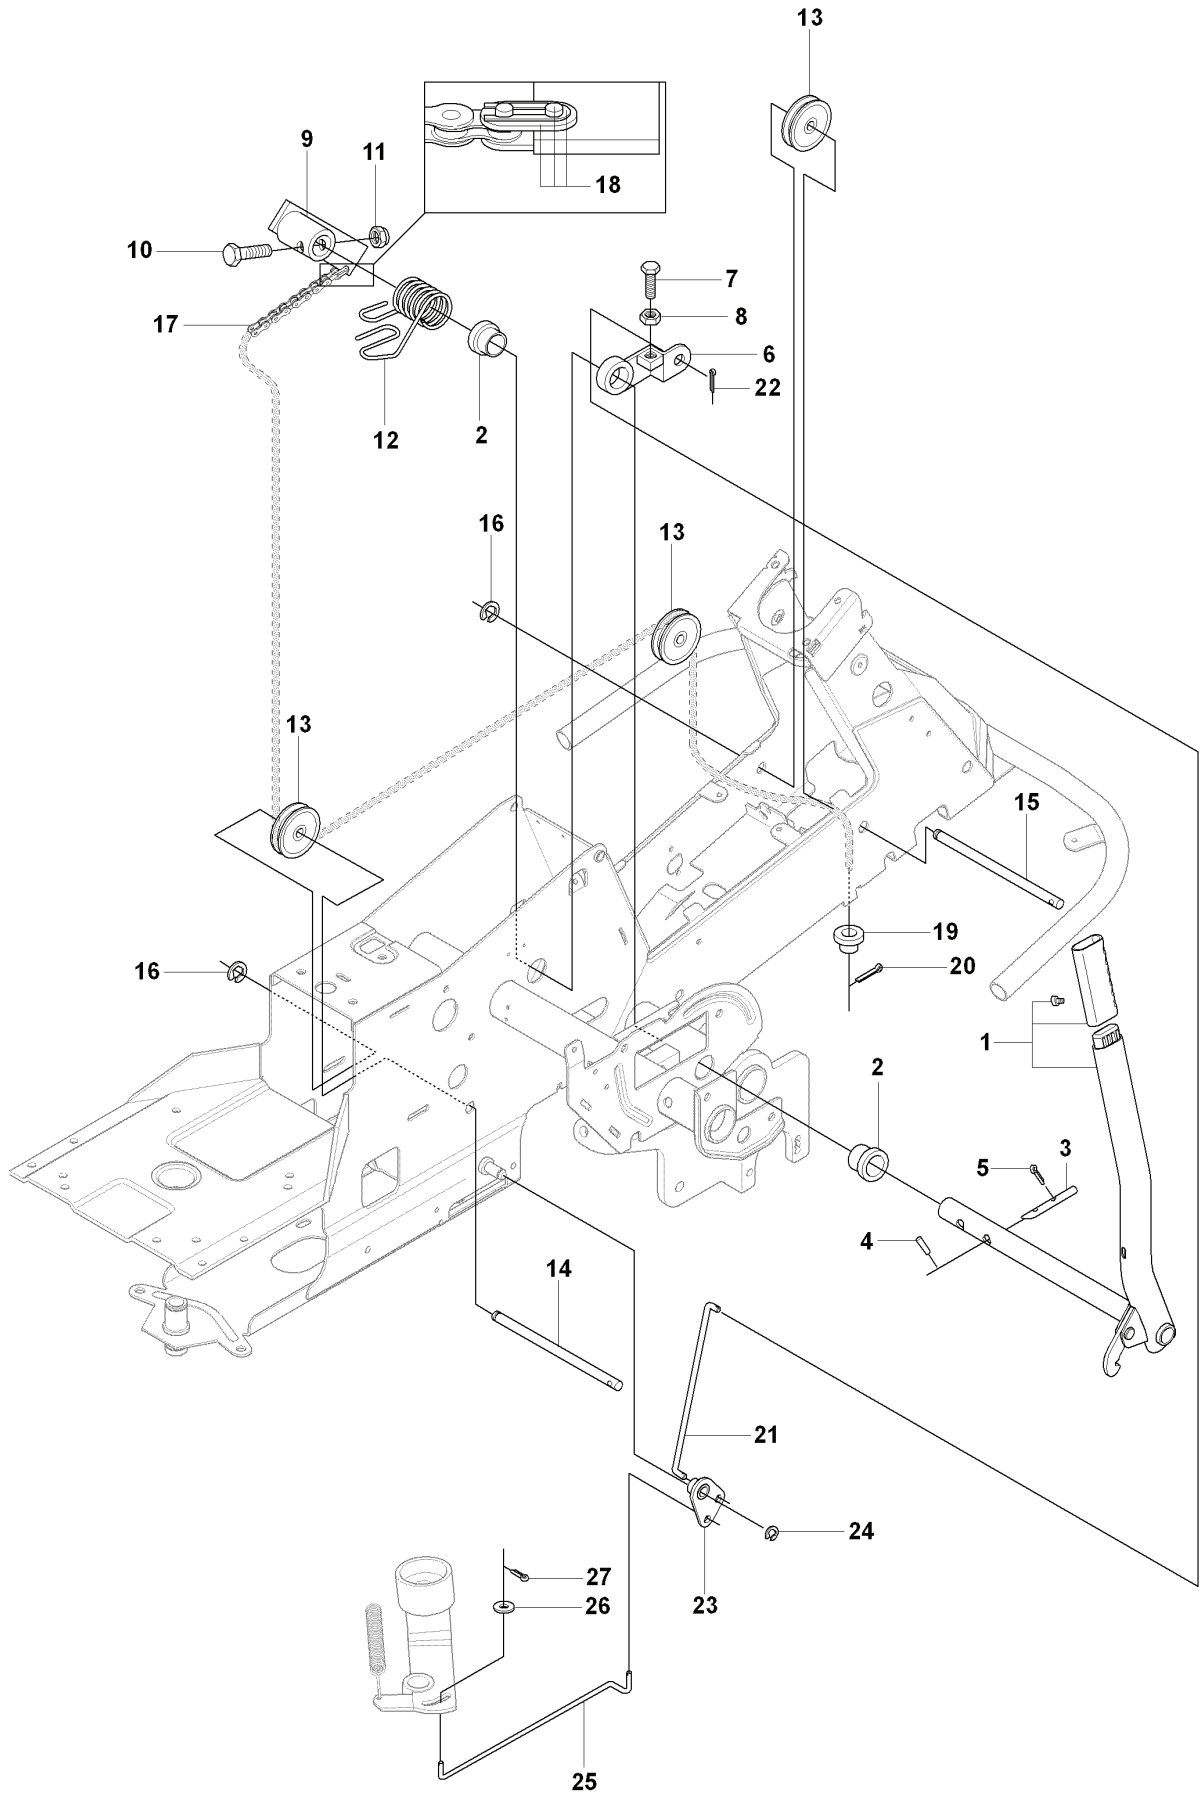

E RIDER R175AWD
MOWER LIFT

REF.	PART NO.	DESCRIPTION	REMARK	QTY.	KIT
1	501018601	LIFTING LEVER ASSY		1	
2	506556501	BEARING		2	
3	506905301	PEN		1	
4	721125930	GROOVED PIN		1	
5	721618301	SPLIT PIN		1	
6	506784301	LINK ASSY		1	
7	725249751	SCREW		1	
8	731232051	HEXAGON NUT		1	
9	506905401	LIFTING ARM		1	
10	725254251	SCREW EHHM		1	
11	732252201	HEXAGON LOCKING NUT		1	
12	506916801	SPRING		1	
13	506905601	OFFSET PULLEY		2	
14	506905701	SHAFT		1	
15	506905702	SHAFT		1	
16	735311820	E-CLIP		2	
17	506554607	CHAIN		1	
18	506554701	LINKAGE		1	
19	506905901	CHAIN STOP		1	
20	721618701	SPLIT PIN		1	
21	544456901	CONNECTION ROD		1	
22	721618301	SPLIT PIN		1	
23	544378601	LINK		1	
24	735311420	E-CLIP		1	
25	544448801	CONNECTION ROD		1	
26	734116441	WASHER		1	
27	721618301	SPLIT PIN		1