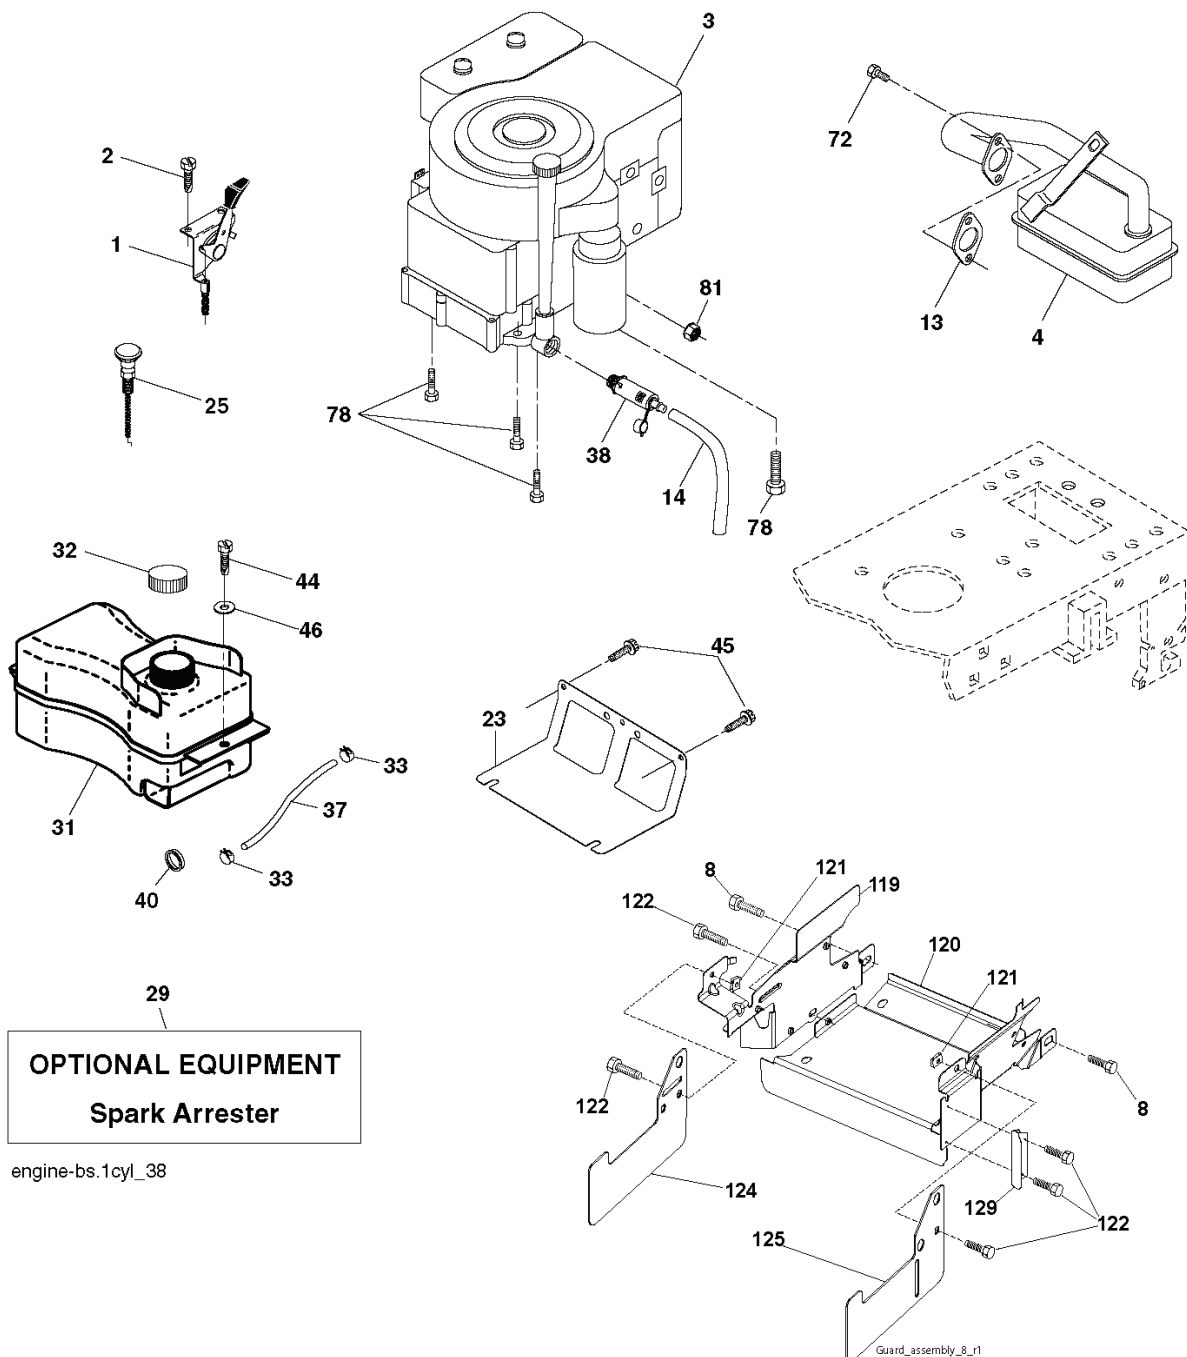

29

OPTIONAL EQUIPMENT
Spark Arrester

engine-bs.1cyl_38

Guard_assembly_8_r1

REF.	PART NO.	DESCRIPTION	REMARK	QTY.	KIT
1	532170551	THROTTLE CONTROL		1	
2	817720408	SCREW		1	
3				1	
4	532179758	MUFFLER		1	
8	532171877	BOLT		1	
13	532165291	GASKET		1	
14	532148456	TUBE		1	
23	532169837	HEAT SHIELD		1	
25	532190695	CONTROL CHOKE		1	
29	532137180	SPARK ARRESTER KIT		1	
31	532407516	FUEL TANK		1	
32	532197725	PLUG		1	
33	532123487	HOSE CLAMP		1	
37	532137040	HOSE		1	
38	532181654	PLUG		1	
40	532124028	BUSHING		1	
44	817670412	SCREW		1	
45	817000612	SCREW		1	
46	819091416	WASHER		1	
72	532192334	SCREW		1	
78	817060620	SCREW		1	
81	873510400	NUT		1	
119	532197949	PROTECTION POULIE MOTEUR GA.		1	
120	532197948	PROTECTION POULIE MOTEUR DR.		1	
121	532196688	NUT		1	
122	532137729	SCREW		1	
124	532410520	PROTECTION		1	
125	532410521	PROTECTION		1	
129	532400328	GUARD		1