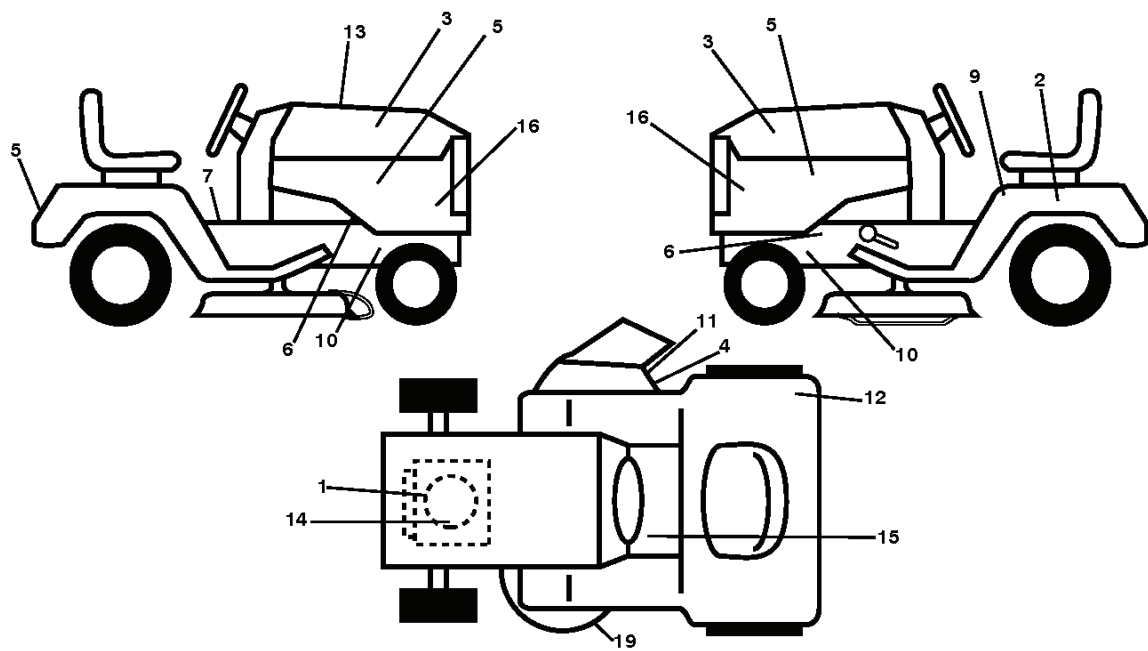

REF.	PART NO.	DESCRIPTION	REMARK	QTY.	KIT
1	532196841	DECAL		1	
2	532145005	DECAL		1	
3	532415558	DECAL		1	
4	532196357	DECALC."DANGER DEFLECTEUR"		1	
5	532402832	LABEL		1	
6	532196842	DECAL		1	
7	532140837	DECAL		1	
9	532400389	LABEL		1	
10	532159736	DECAL		1	
11	532182166	DECAL		1	
12	532180432	DECAL		1	
13	532415522	DECAL		1	
14	532408813	DECAL		1	
15	532159737	DECAL		1	
16	532415550	DECAL		1	
19	532194302	DECALC.SCHEMA MONTAGE		1	
--	532162598	DECAL		1	
--	532138311	DECAL		1	
--	532415514	OPERATOR'S MANUAL		1	
--	532415524	ILLUSTRATED PARTS LIST		1