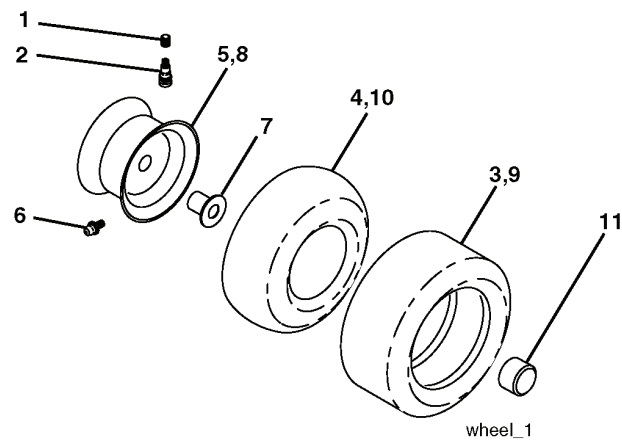

REPAIR PARTS

TRACTOR- -MODEL NO. CTH171 (HECTH171C), PRODUCT NO. 954 17 02-09
ELECTRICAL

REF.	PART NO.	DESCRIPTION	REMARK	QTY.	KIT
1	532144927	BATTERY		1	
2	874760412	BOLT		1	
16	532176138	MICRO SWITCH		1	
21	532175688	HARNESS		1	
22	532004152	BULB		1	
24	532124780	CABLE		1	
25	532165987	CABLE		1	
26	532175158	FUSE		1	
27	873510400	NUT		1	
28	532127725	CABLE		1	
29	532121305	SWITCH		1	
30	532175566	SWITCH		1	
33	532140401	KEY		1	
40	532188036	HARNESS		1	
41	871110408	BOLT		1	
42	532131563	COVER		1	
43	532178861	SOLENOID		1	
48	532140844	ADAPTER		1	
52	532141940	WIRE		1	
58	532169419	BUZZER		1	
59	532180379	SWITCH FBI		1	
66	817490608	SCREW		1	
81	532109748	RELAY		1	

REPAIR PARTS

TRACTOR- -MODEL NO. CTH171 (HECTH171C), PRODUCT NO. 954 17 02-09

WHEELS & TIRES

REF.	PART NO.	DESCRIPTION	REMARK	QTY.	KIT
1	532059192	CAP VALVE		1	
2	532065139	NIPPLE		1	
3	532106222	TIRE		1	
4	532059904	HOSE		1	
5	532138336	RIM		1	
6	532124957	FITTING		1	
7	532124959	BEARING		1	
8	532138337	RIM SPROCKET		1	
9	532122082	TIRE		1	
10	532124926	HOSE		1	
11	532175039	HUB CAP		1	
--	532144334	SEALING FOAM		1	