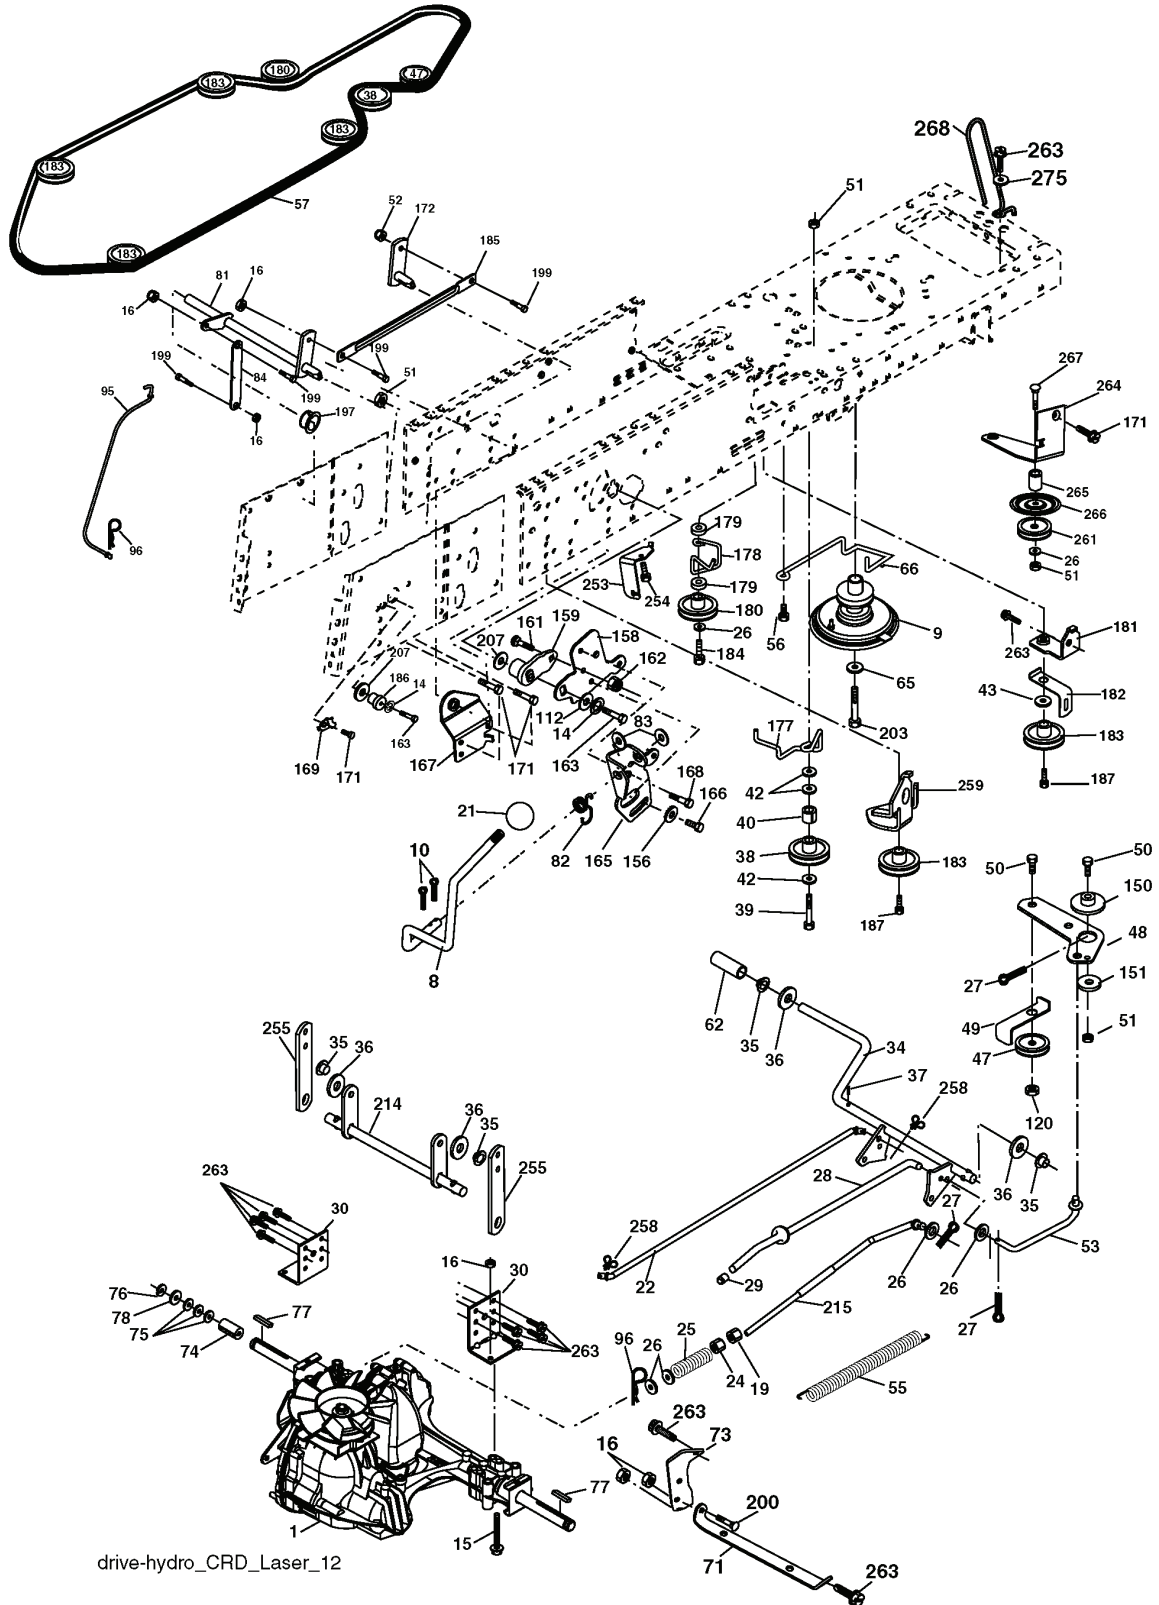

REPAIR PARTS

TRACTOR- -MODEL NO. CTH171 (HECTH171C), PRODUCT NO. 954 17 02-09
DRIVE

drive-hydro_CRD_Laser_12

REF.	PART NO.	DESCRIPTION	REMARK	QTY.	KIT
8	532165619	ROD		1	
9	532180354	CLUTCH		1	
10	876020416	SPLIT PIN		1	
14	810040400	WASHER		1	
16	873800500	LOCK NUT		1	
19	873800600	NUT		1	
21	532121274	KNOB		1	
22	532175607	ROD		1	
24	873350600	NUT		1	
25	532106888	SPRING		1	
26	819131316	WASHER		1	
27	876020412	SPLIT PIN		1	
28	532175765	SHAFT		1	
29	532071673	COVER		1	
30	532169592	BRACKET		1	
34	532175578	SHAFT		1	
35	532120183	BEARING		1	
36	819211616	WASHER		1	
37	532124963	PIN RETAINING SCREW		1	
38	532165936	PULLEY		1	
39	874760644	BOLT		1	
40	532124965	SPACER		1	
42	819131312	WASHER		1	
43	819111012	WASHER		1	
47	532127783	PULLEY		1	
48	532154407	GUIDE		1	
49	532123205	BELT GUIDE		1	
50	872110612	BOLT		1	
51	873680600	NUT		1	
52	873680500	NUT		1	
53	532105710	LINK		1	
55	532105709	SPRING		1	
56	817060620	SCREW		1	
57	532170140	BELT		1	
62	532123533	PEDAL RUBBER		1	
65	810040700	WASHER		1	
66	532154778	TENSIONER		1	
71	532169182	BRACKET		1	
73	532169183	ROD		1	
74	532137057	SPACER		1	
75	532121749	WASHER		1	
76	812000001	RETAINER RING		1	
77	532123583	KEY		1	
78	532121748	WASHER		1	
81	532170006	SHAFT		1	
82	532165711	SPRING		1	
83	819171216	WASHER		1	
84	532170007	LINK		1	
95	532170015	LINK		1	
96	532124788	RETAINER RING		1	
112	819091210	WASHER		1	
120	873900600	NUT		1	
145	874490544	SCREW		1	
150	532165850	BUSHING		1	
151	819133210	WASHER		1	
156	532166002	WASHER		1	
158	532165589	BRACKET		1	
159	532183900	LEVER		1	
160	532169845	WASHER		1	
161	872140406	BOLT		1	
162	873680400	NUT		1	
163	874780416	BOLT		1	
165	532165623	BRACKET		1	
166	817490510	SCREW		1	
167	532165588	BRACKET		1	
168	532165492	BOLT		1	
169	532165580	RETAINER		1	
171	817490608	SCREW		1	
172	532170271	LINK		1	
177	532165932	HOLDER		1	
178	532165933	HOLDER		1	
179	532120958	WASHER		1	
180	532165630	PULLEY		1	
181	532180211	BRACKET		1	
182	532182682	BELT GUIDE		1	
183	532186007	PULLEY		1	
184	817490644	SCREW		1	
185	532170008	LINK		1