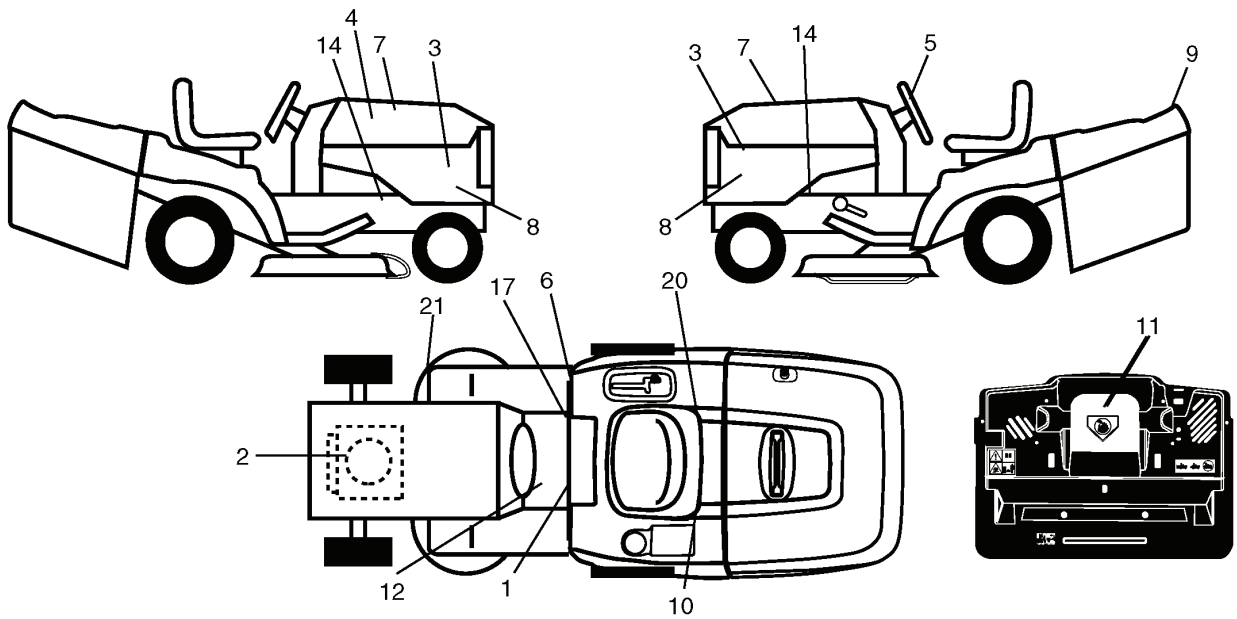

REPAIR PARTS

TRACTOR- -MODEL NO. CTH171 (HECTH171C), PRODUCT NO. 954 17 02-09
DECALS

REF.	PART NO.	DESCRIPTION	REMARK	QTY.	KIT
1	532145498	DECAL		1	
2	532180431	DECALC.VOLUTE MOTEUR		1	
3	532188921	DECAL		1	
4	532189148	DECALC.CAPOT		1	
5	532188925	DECAL		1	
6	532180432	DECAL		1	
7	532188923	DECAL		1	
8	532191145	DECAL		1	
9	532188927	DECAL		1	
10	532145005	DECAL		1	
11	532182166	DECAL		1	
12	532159737	DECAL		1	
14	532159736	DECAL		1	
17	532140837	DECAL		1	
20	532166960	DECAL		1	
21	532166286	DECAL		1	
--	532138311	DECAL		1	
--	532180435	DECAL		1	
--	532182621	DECAL		1	
--	532181090	PLATE		1	
--	532181091	PLATE		1	
--	532191691			1	
--	532191692			1