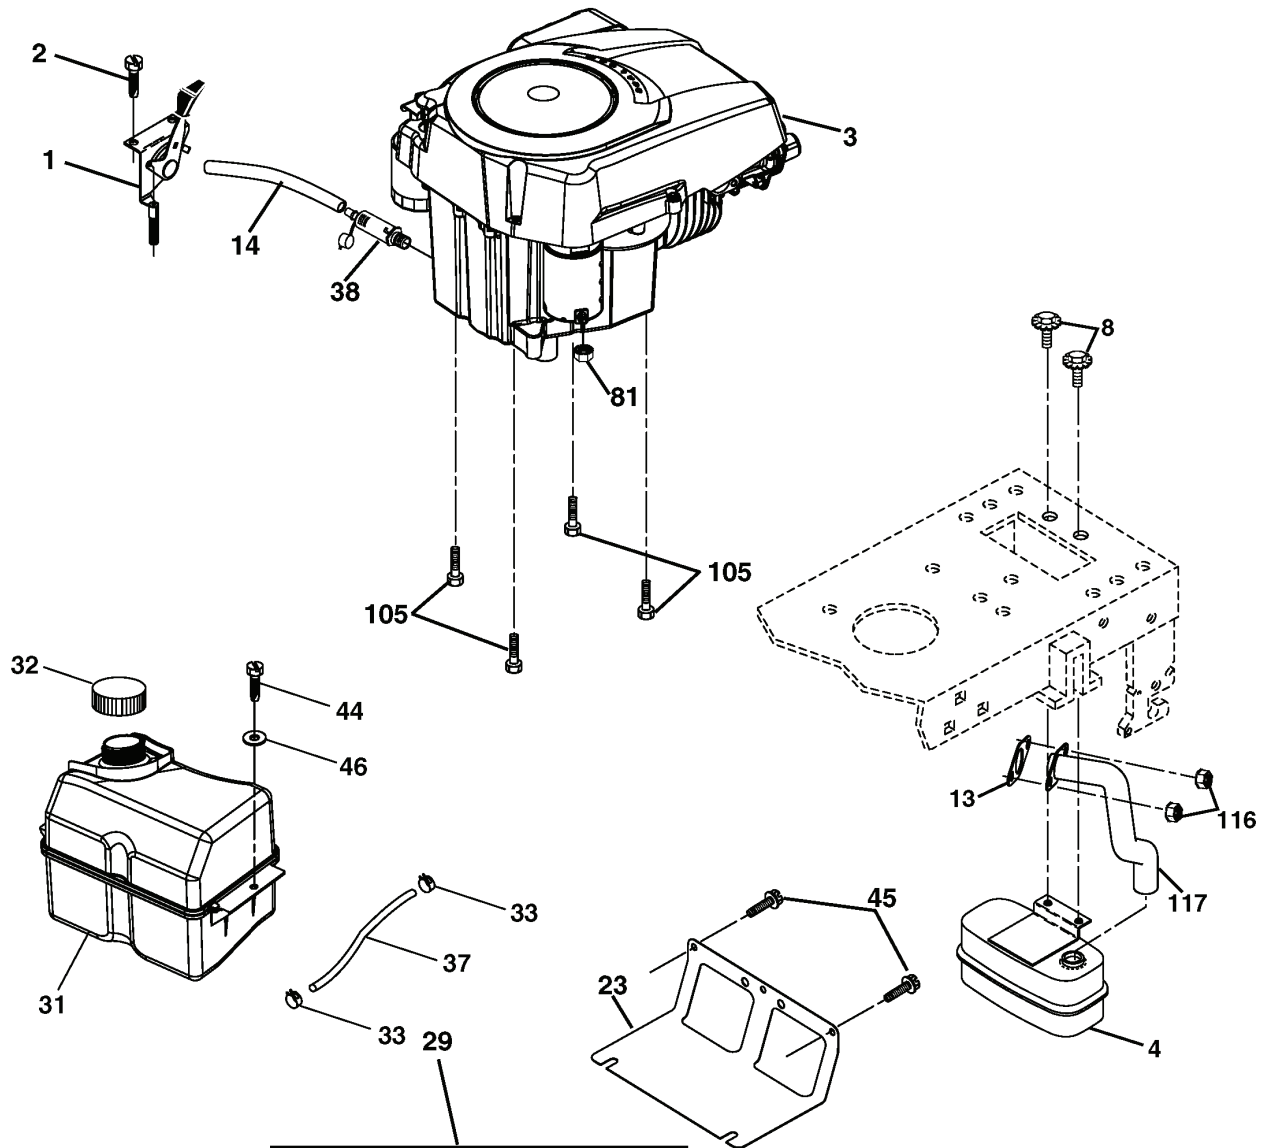

REPAIR PARTS

TRACTOR- -MODEL NO. CTH171 (HECTH171C), PRODUCT NO. 954 17 02-09
ENGINE

OPTIONAL EQUIPMENT
Spark Arrester

REF.	PART NO.	DESCRIPTION	REMARK	QTY.	KIT
1	532170805	CONTROL THROT /CH FLAG		1	
2	817720408	SCREW		1	
4	532188655	MUFFLER		1	
8	532171877	BOLT		1	
13	532185909	GASKET		1	
14	532148456	TUBE		1	
23	532169837	HEAT SHIELD		1	
29	532137180	SPARK ARRESTER KIT		1	
31	532185534	TANK UNIT		1	
32	532140527	FUEL CAP		1	
33	532123487	HOSE CLAMP		1	
37	532137040	HOSE		1	
38	532181654	PLUG		1	
44	817670412	SCREW		1	
45	817000612	SCREW		1	
46	819091416	WASHER		1	
81	873510400	NUT		1	
105	817120616	SCREW		1	
116	532184362	NUT		1	
117	532188654	TUBE EXHAUST		1