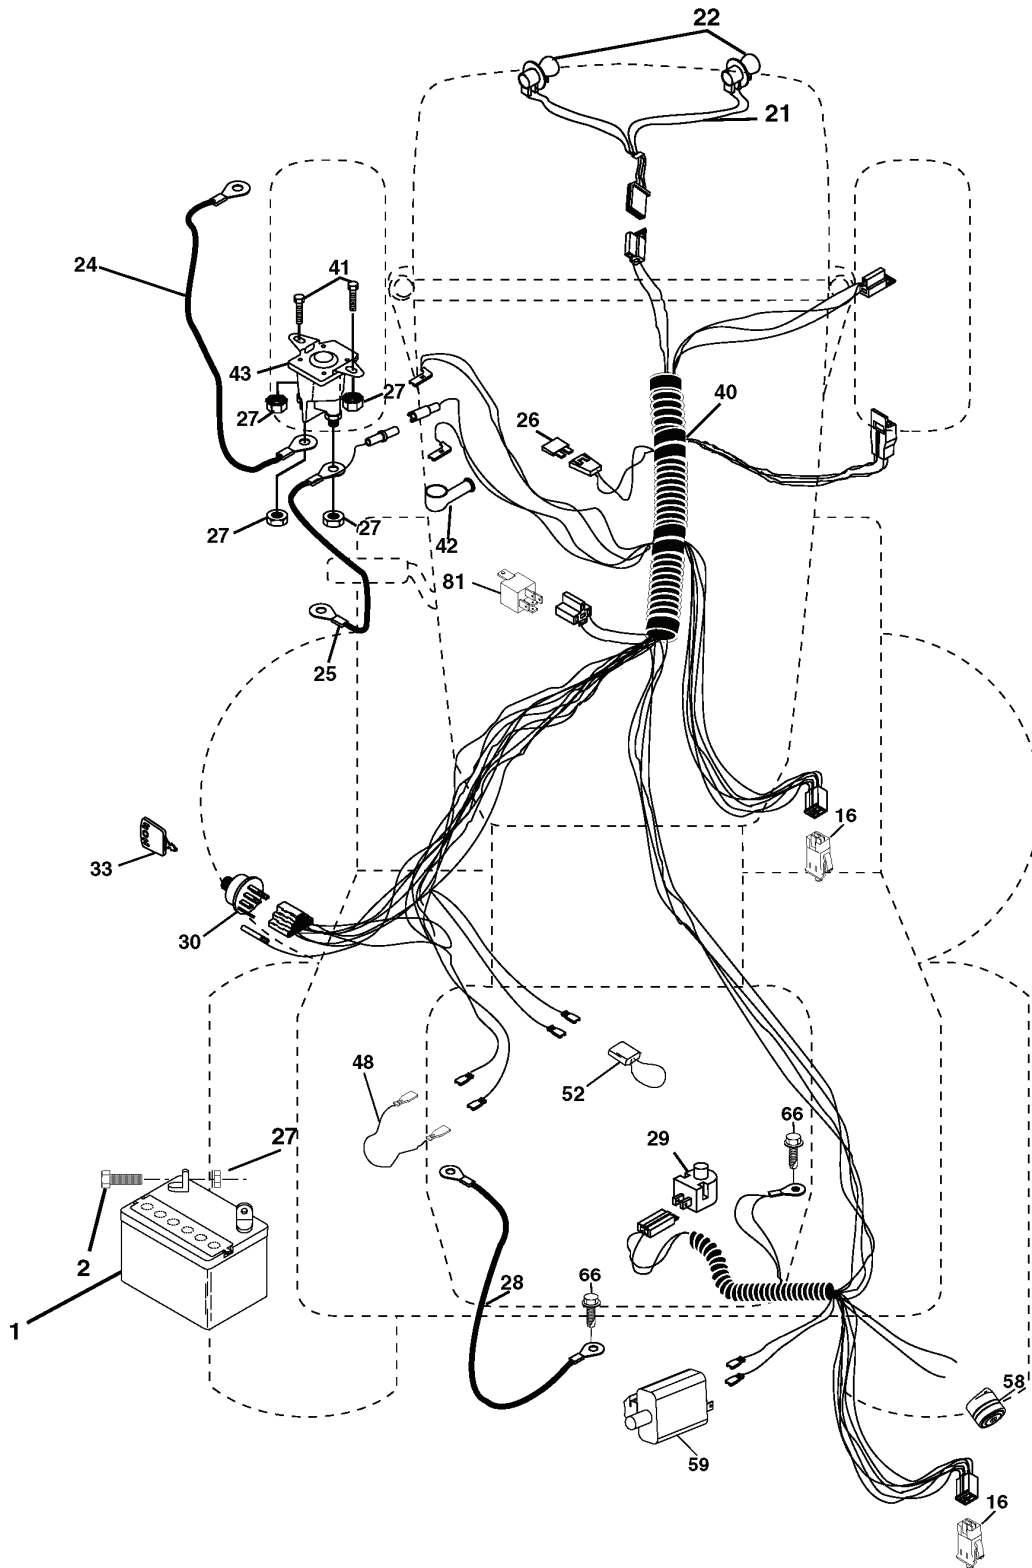

REPAIR PARTS

TRACTOR- -MODEL NO. CTH171 (HECTH171C), PRODUCT NO. 954 17 02-09
DECALS

REF.	PART NO.	DESCRIPTION	REMARK	QTY.	KIT
1	532145498	DECAL		1	
2	532180431	DECALC.VOLUTE MOTEUR		1	
3	532188921	DECAL		1	
4	532189148	DECALC.CAPOT		1	
5	532188925	DECAL		1	
6	532180432	DECAL		1	
7	532188923	DECAL		1	
8	532191145	DECAL		1	
9	532188927	DECAL		1	
10	532145005	DECAL		1	
11	532182166	DECAL		1	
12	532159737	DECAL		1	
14	532159736	DECAL		1	
17	532140837	DECAL		1	
20	532166960	DECAL		1	
21	532166286	DECAL		1	
--	532138311	DECAL		1	
--	532180435	DECAL		1	
--	532182621	DECAL		1	
--	532181090	PLATE		1	
--	532181091	PLATE		1	
--	532191691			1	
--	532191692			1	

REPAIR PARTS

TRACTOR- -MODEL NO. CTH171 (HECTH171C), PRODUCT NO. 954 17 02-09
ELECTRICAL

REF.	PART NO.	DESCRIPTION	REMARK	QTY.	KIT
1	532144927	BATTERY		1	
2	874760412	BOLT		1	
16	532176138	MICRO SWITCH		1	
21	532175688	HARNESS		1	
22	532004152	BULB		1	
24	532124780	CABLE		1	
25	532165987	CABLE		1	
26	532175158	FUSE		1	
27	873510400	NUT		1	
28	532127725	CABLE		1	
29	532121305	SWITCH		1	
30	532175566	SWITCH		1	
33	532140401	KEY		1	
40	532188036	HARNESS		1	
41	871110408	BOLT		1	
42	532131563	COVER		1	
43	532178861	SOLENOID		1	
48	532140844	ADAPTER		1	
52	532141940	WIRE		1	
58	532169419	BUZZER		1	
59	532180379	SWITCH FBI		1	
66	817490608	SCREW		1	
81	532109748	RELAY		1	

REPAIR PARTS

TRACTOR- -MODEL NO. CTH171 (HECTH171C), PRODUCT NO. 954 17 02-09

WHEELS & TIRES

REF.	PART NO.	DESCRIPTION	REMARK	QTY.	KIT
1	532059192	CAP VALVE		1	
2	532065139	NIPPLE		1	
3	532106222	TIRE		1	
4	532059904	HOSE		1	
5	532138336	RIM		1	
6	532124957	FITTING		1	
7	532124959	BEARING		1	
8	532138337	RIM SPROCKET		1	
9	532122082	TIRE		1	
10	532124926	HOSE		1	
11	532175039	HUB CAP		1	
--	532144334	SEALING FOAM		1	