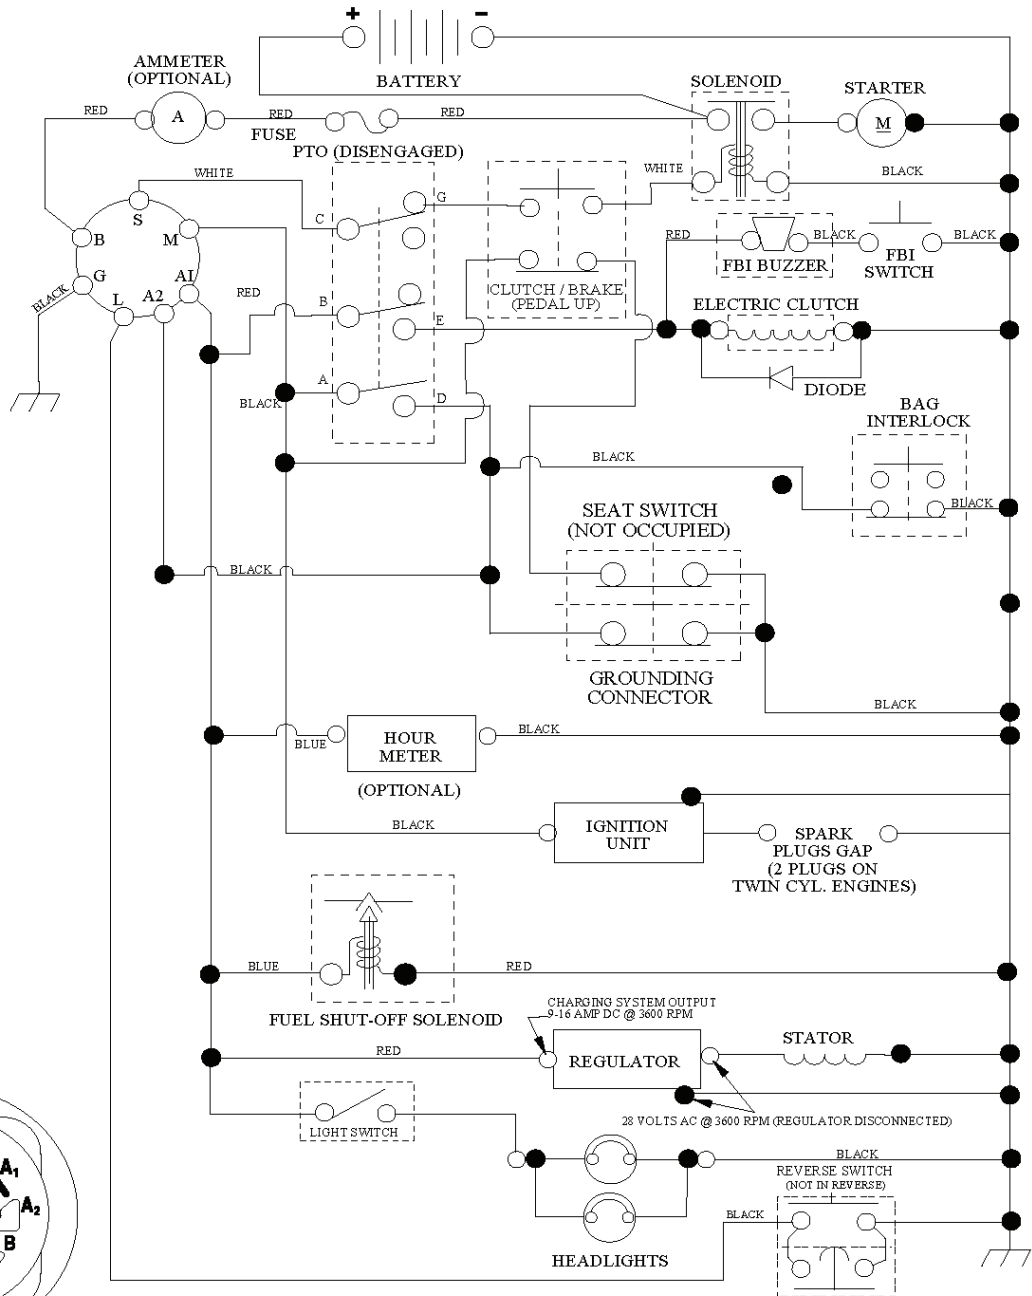

IGNITION SWITCH

POSITION	CIRCUIT	"MAKE"
OFF	M+G+A1	
RUN/OVERRIDE	B+A1	
RUN	B+A1	L+A2
START	B + S + A1	

03048

WIRING INSULATED CLIPS
NOTE: IF WIRING INSULATED CLIPS WERE REMOVED FOR SERVICING OF UNIT, THEY SHOULD BE RE-INSTALLED TO PROPERLY SECURE YOUR WIRING.

PTO SWITCH

POSITION	CIRCUIT
OFF	C + G, B + H
ON	C + F, B + E, A + D

● NON-REMOVABLE CONNECTIONS

○ REMOVABLE CONNECTIONS