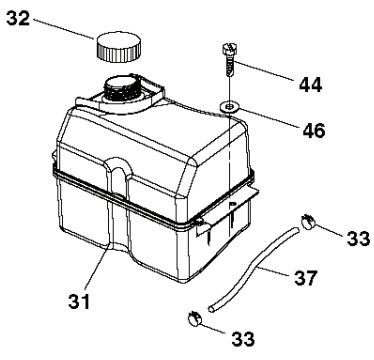

29

OPTIONAL EQUIPMENT

Spark Arrester

engine-ko.twin_20