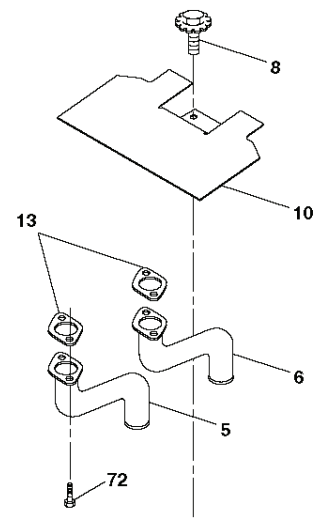

29

OPTIONAL EQUIPMENT

Spark Arrester

engine-ko.twin_20