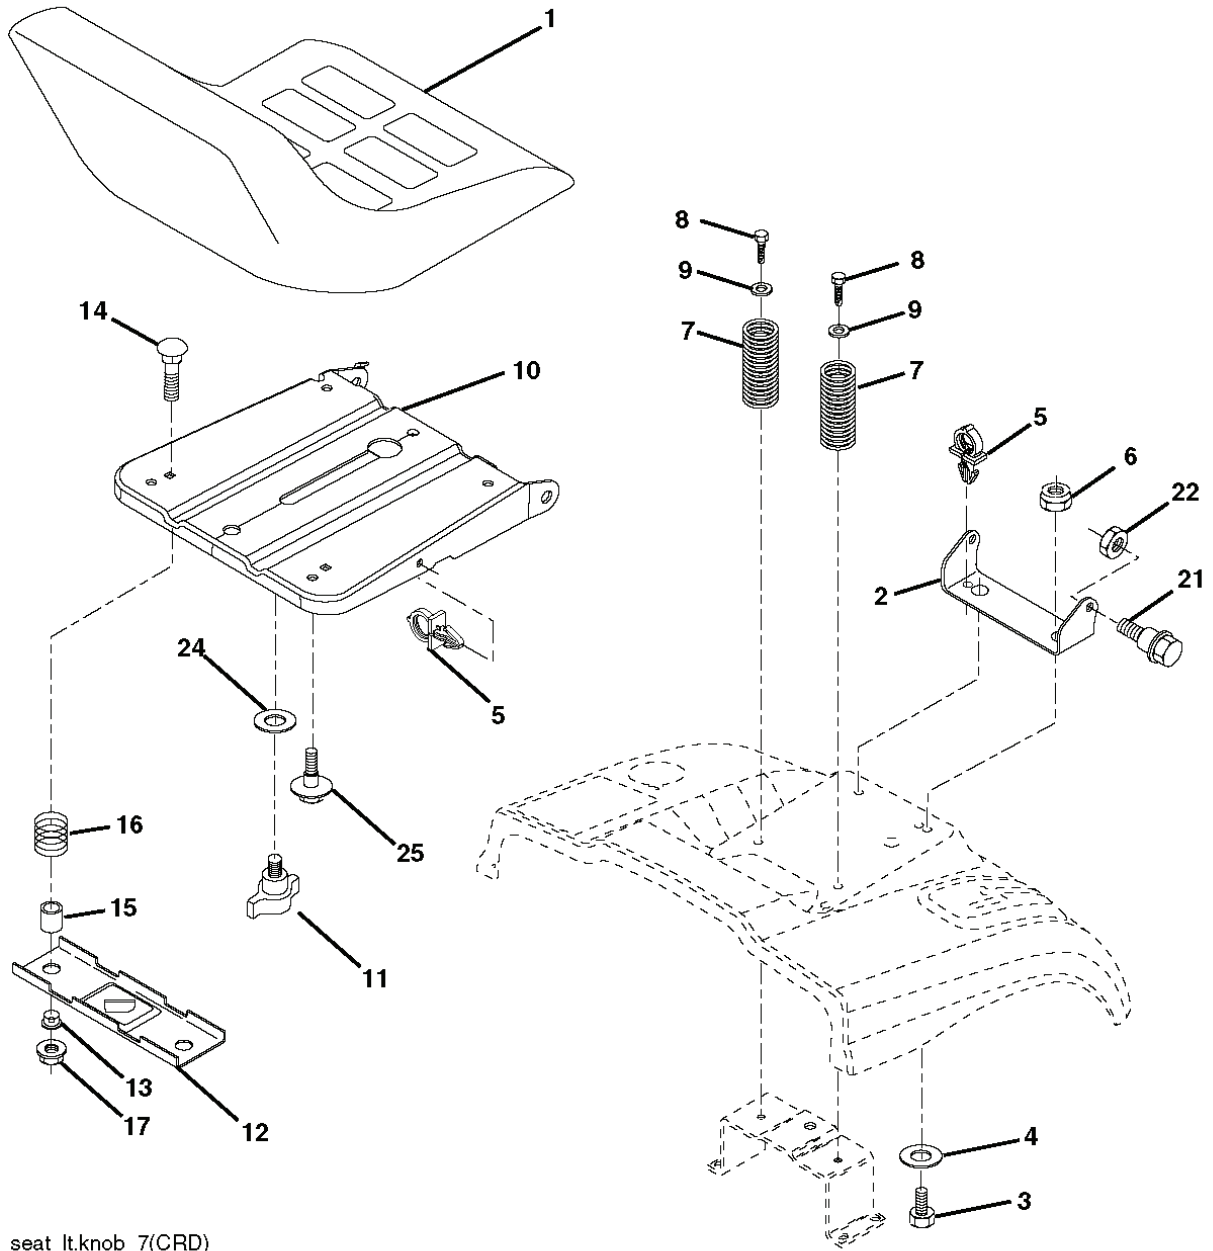

IGNITION SWITCH

POSITION	CIRCUIT	"MAKE"
OFF	M+G+A1	
RUN/OVERRIDE	B+A1	
RUN	B+A1	L+A2
START	B + S + A1	

03048

WIRING INSULATED CLIPS
NOTE: IF WIRING INSULATED CLIPS WERE REMOVED FOR SERVICING OF UNIT, THEY SHOULD BE RE-INSTALLED TO PROPERLY SECURE YOUR WIRING.

PTO SWITCH

POSITION	CIRCUIT
OFF	C + G, B + H
ON	C + F, B + E, A + D

● NON-REMOVABLE CONNECTIONS

○ REMOVABLE CONNECTIONS

seat_lt.knob_7(CRD)

REF.	PART NO.	DESCRIPTION	REMARK	QTY.	KIT
1	532188715	SIEGE CONDUCTEUR		1	
2	532140551	BRACKET		1	
3	871110616	SCREW		1	
4	819131610	WASHER		1	
5	532145006	CLIP		1	
6	873800600	NUT		1	
7	532124181	SPRING		1	
8	817000616	SCREW		1	
9	819131614	WASHER		1	
10	532195530	BERCEAU DE SIEGE CONDUCTEUR		1	
11	532166369	WING NUT		1	
12	532174648	BRACKET		1	
13	532121248	BUSHING		1	
14	872050412	BOLT		1	
15	532121249	SPACER		1	
16	532123740	SPRING		1	
17	532123976	LOCKNUT		1	
21	532171852	BOLT		1	
22	873800500	LOCK NUT		1	
24	819171912	WASHER		1	
25	532127018	BOLT		1	