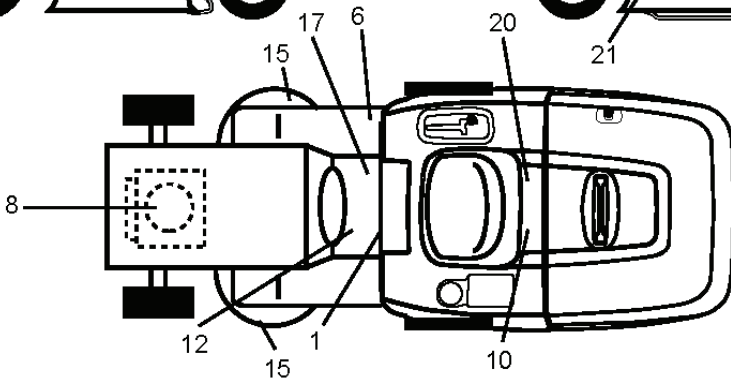

REF.	PART NO.	DESCRIPTION	REMARK	QTY.	KIT
1	532400389	LABEL		1	
3	532422012	DECAL		1	
4	532408798	DECAL		1	
6	532180432	DECAL		1	
7	532409679	DECAL		1	
8	532196841	DECAL		1	
10	532145005	DECAL		1	
11	532182166	DECAL		1	
12	532159737	DECAL		1	
14	532159736	DECAL		1	
15	532196842	DECAL		1	
17	532140837	DECAL		1	
20	532166960	DECAL		1	
21	532166286	DECAL		1	
--	532180435	DECAL		1	
--	532181917	PROTEGE*RPL.PAR 532179769418		1	
--	532181916	PROTEGE*RPL.PAR 532179768418		1	
--	532138311	DECAL		1	
--	532409055	OPERATOR'S MANUAL		1	
--	532409056	OPERATOR'S MANUAL		1	
--	532409057	OPERATOR'S MANUAL		1	
--	532409058	OPERATOR'S MANUAL		1