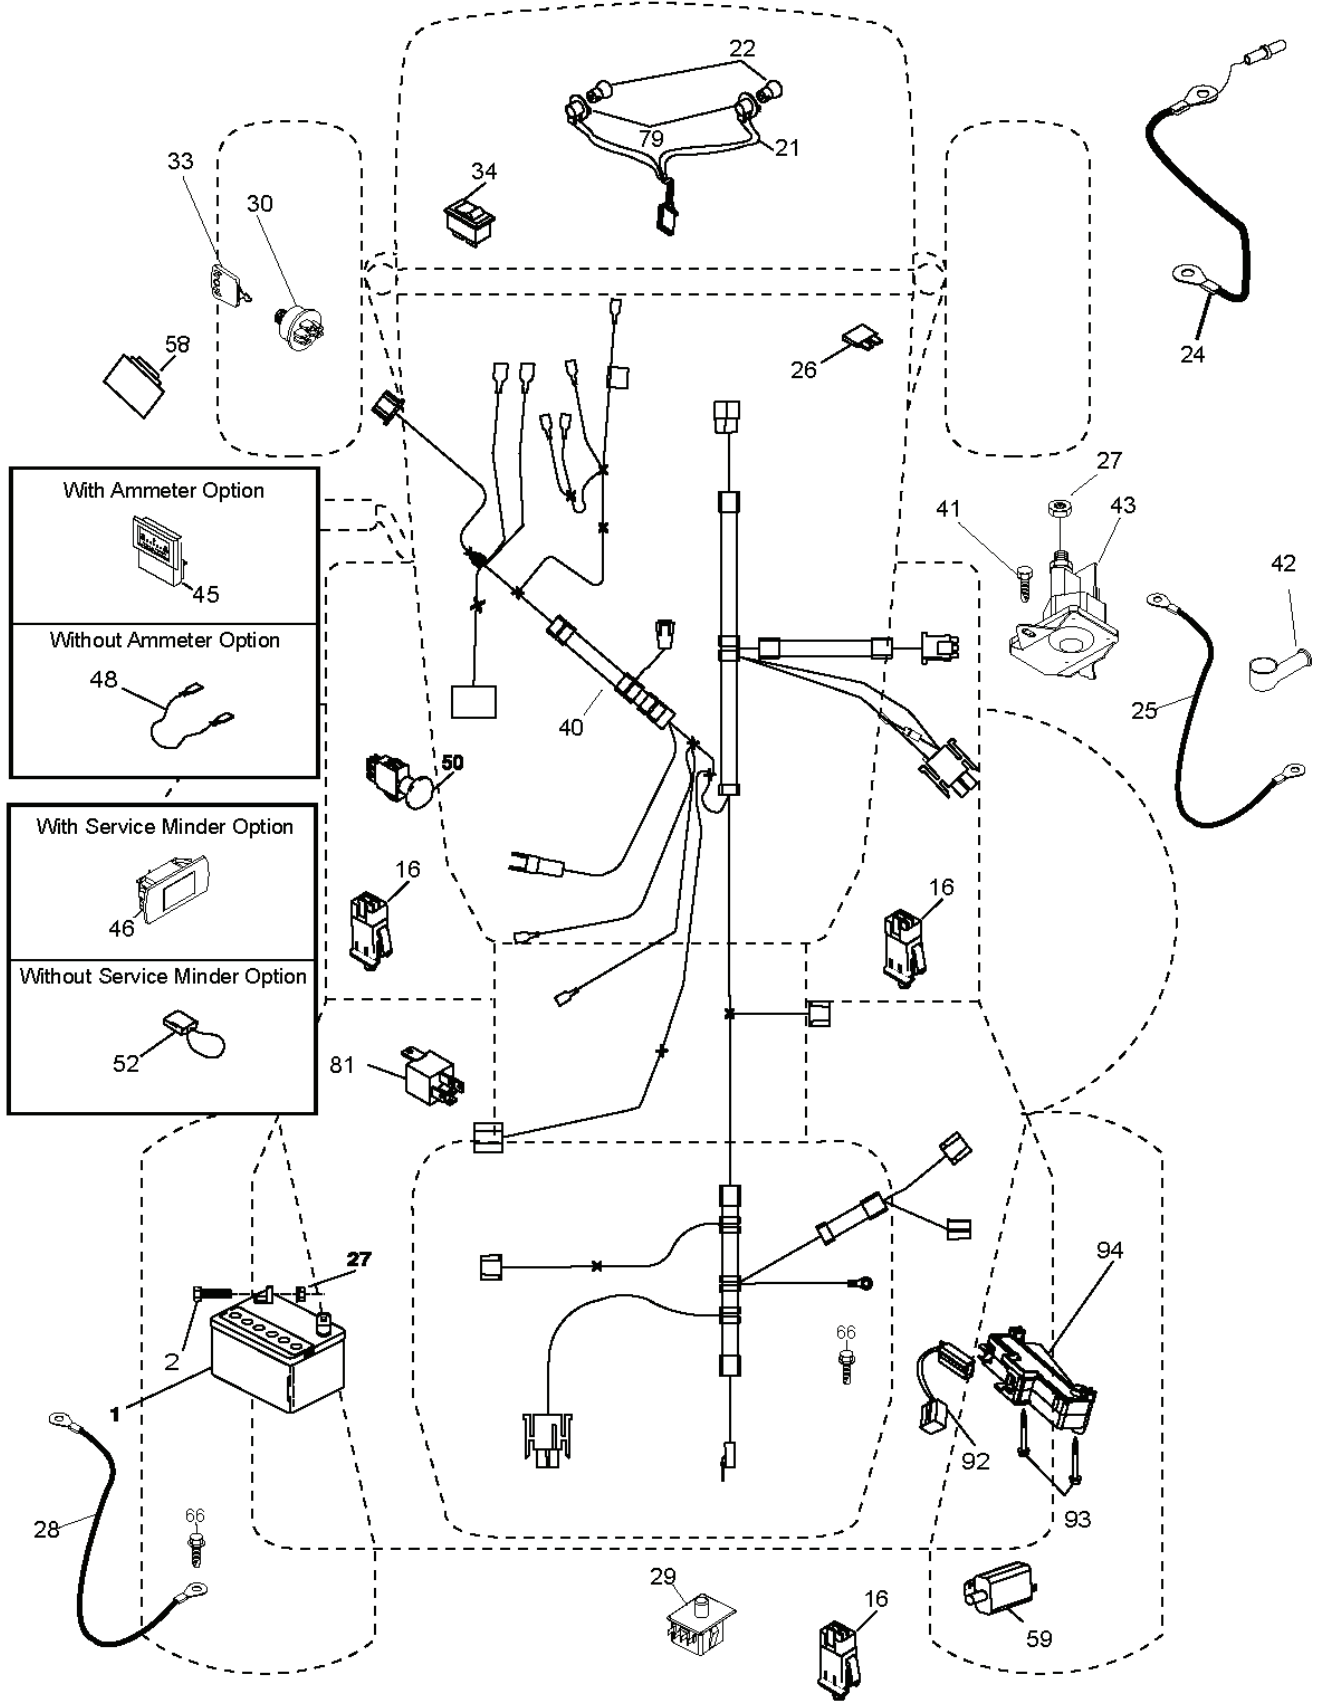

C03

REF.	PART NO.	DESCRIPTION	REMARK	QTY.	KIT
1	532163465	BATTERY		1	
2	874760412	BOLT		1	
16	532176138	MICRO SWITCH		1	
21	532183759	HARNESS		1	
22	532004152	BULB		1	
24	532108423	CABLE ASSY		1	
25	532165987	CABLE		1	
26	532175158	FUSE		1	
27	873510400	NUT		1	
28	532127725	CABLE		1	
29	532192749	SWITCH.SEAT.DP W/RAMPS		1	
30	532193350	IGNITION MODULE		1	
33	532411935	KEY		1	
34	532110712	SWITCH		1	
40	532197434	CABLE ASSY		1	
41	871110408	BOLT		1	
42	532131563	COVER		1	
43	532192507	SOLENOID		1	
46	532413931	HOUR METER		1	
48	532140844	ADAPTER		1	
50	532174651	SWITCH		1	
58	532169419	BUZZER		1	
59	532180379	SWITCH FBI		1	
66	817490608	SCREW		1	
79	532175242	HOLDER		1	
81	532109748	RELAY		1	
92	532196615	CABLE ASSY		1	
93	532192540	SCREW		1	
94	532191834	MODULE.REVERSE.ROS		1