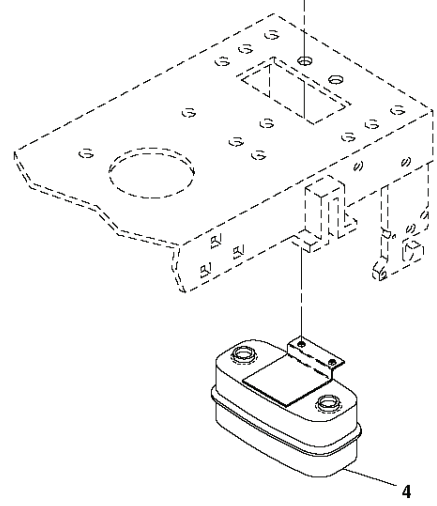

29

OPTIONAL EQUIPMENT

Spark Arrester

engine-ko.twin_20