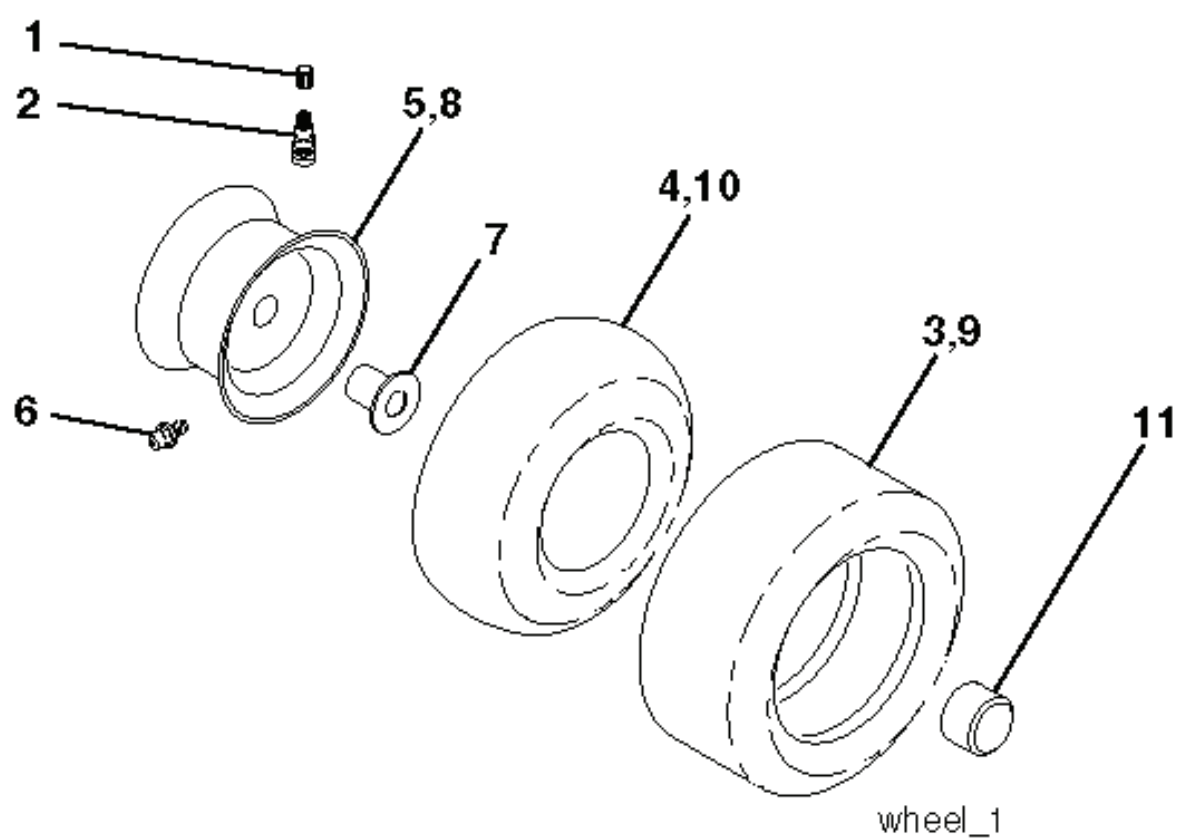

CTH220 TWIN, 96061019003, 2008-11

SPARE PARTS LIST

REF.	PART NO.	DESCRIPTION	REMARK	QTY.	KIT
1	532169160	HOUSING		1	
2	872140506	BOLT		1	
3	532431864	BRACKET		1	
4	532169167	BRACKET		1	
5	532124670	RETAINER RING		1	
6	532165557	ROD		1	
8	532181712	BOLT		1	
9	810030600	WASHER		1	
11	532180583	BLADE		1	
13	532137645	SHAFT		1	
14	532128774	BEARING HOUSING		1	
15	532110485	BEARING		1	
16	532180584	BLADE		1	
18	872110606	BOLT		1	
19	532132827	SPEC. BOLT		1	
20	532181713	BOLT		1	
21	873680500	NUT		1	
22	532169165	BRACKET		1	
23	532169166	BRACKET		1	
24	532413436	BRACKET		1	
25	532400105	BRACKET		1	
26	532400110	SUPPORT		1	
27	532169172	BRACKET		1	
28	532169168	BRACKET		1	
30	532173984	SCREW		1	
31	532187690	WASHER		1	
32	532198145	PULLEY		1	
33	532400234	NUT		1	
34	532400103	BRACKET		1	
35	532400104	BRACKET		1	
36	532146763	PULLEY		1	
38	532169851	SPACER		1	
39	872110622	BOLT		1	
40	873680600	NUT		1	
41	873900600	NUT		1	
44	532175538	COVER		1	
45	532175539	COVER		1	
46	532137729	SCREW		1	
55	532169849	LEVER		1	
61	532199487	SPRING		1	
68	532402009	BELT		1	
69	532165482	SHAFT		1	
84	532156085	BELT GUIDE		1	
116	532193406	BOLT		1	
117	532174873	WHEEL		1	
118	873900600	NUT		1	
119	819132012	WASHER		1	
124	872110612	BOLT		1	
130	872110506	BOLT		1	
131	532165661	PIPE		1	
161	532180424	BLADE		1	
162	532180878	ADAPTER		1	
163	532180425	BLADE		1	
164	532124937	BEARING COL. STRG.		1	
--	532181857	BEARING HOUSING	Mandrel Assembly (Includes housing, shaft assembly, and bearing only - pulley/nut/washer and blade bolt/washers not included).	1	
--	532181858	BEARING HOUSING		1	
--	532400325	HOUSING		1	

REF.	PART NO.	DESCRIPTION	REMARK	QTY.	KIT
1	532059192	CAP VALVE		1	
2	532065139	NIPPLE		1	
3	532106222	TIRE		1	
4	532059904	HOSE		1	
5	532138336	RIM		1	
6	532124957	FITTING		1	
7	532124959	BEARING		1	
8	532138337	RIM SPROCKET		1	
9	532122082	TIRE		1	
10	532124926	HOSE		1	
11	532175039	HUB CAP		1	
--	532144334	SEALING FOAM		1	