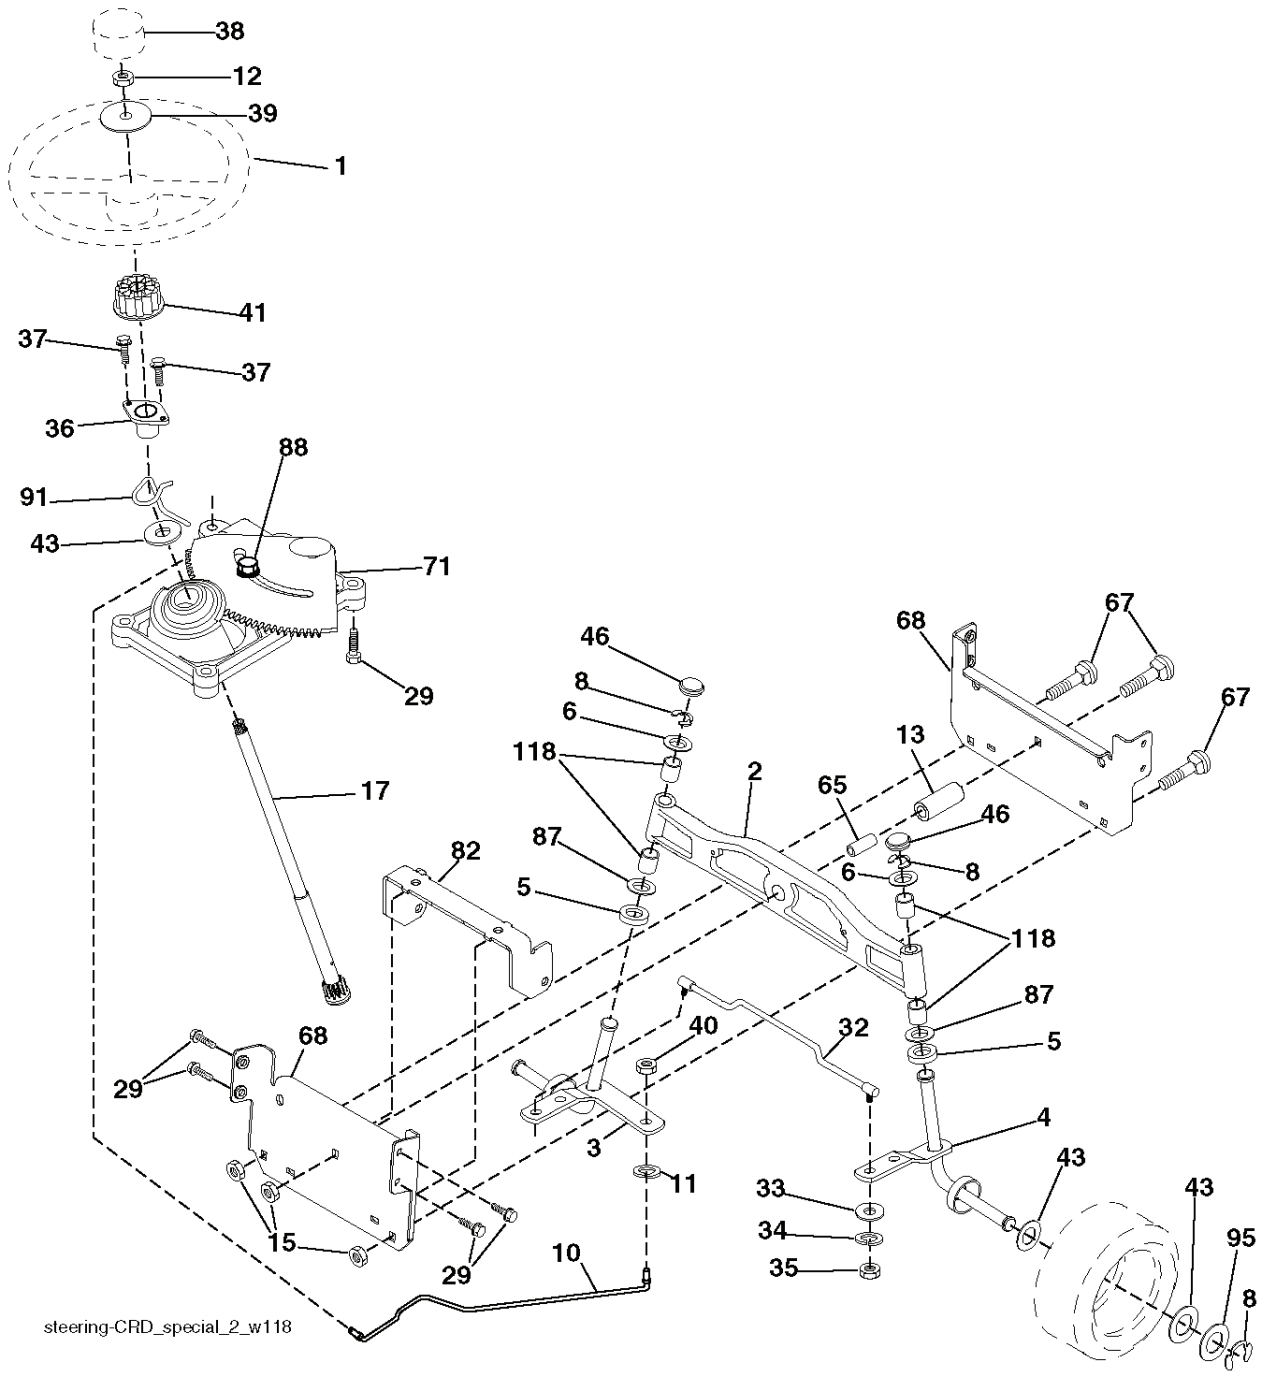

steering-CRD_special_2_w118

REF.	PART NO.	DESCRIPTION	REMARK	QTY.	KIT
1	532416480	STEERING WHEEL		1	
2	532193542	AXLE		1	
3	532169840	SPINDLE		1	
4	532169839	SPINDLE		1	
5	532124931	WASHER		1	
6	532121748	WASHER		1	
8	812000029	RETAINER RING		1	
10	532175121	ROD		1	
12	873940800	NUT		1	
11	810040600	WASHER		1	
13	532136518	PIPE		1	
15	532145212	NUT		1	
17	532177883	SHAFT		1	
29	817000612	SCREW		1	
32	532171888	ROD		1	
33	819111216	WASHER		1	
34	810040500	WASHER		1	
35	873540500	NUT		1	
36	532155105	BUSHING		1	
37	532152927	SCREW		1	
38	532415987	KNOB		1	
39	819183812	WASHER		1	
40	873540600	NUT		1	
41	532186737	ADAPTER		1	
43	532121749	WASHER		1	
46	532121232	HUB CAP		1	
65	532414736	SPACER		1	
67	872110618	BOLT		1	
68	532169827	SHAFT		1	
71	532175146	STEERING GEAR		1	
82	532199978	SUPPORT ESSIEU AVANT		1	
87	532173966	WASHER		1	
88	532175118	BOLT		1	
91	532175553	SPRING		1	
95	532188967	WASHER		1	
118	532406013	BEARING		1