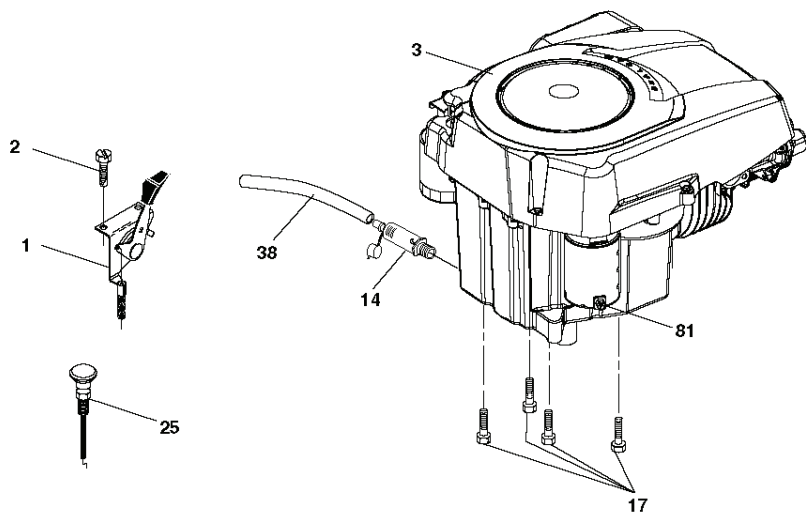

29

OPTIONAL EQUIPMENT

Spark Arrester

engine-ko.twin_20