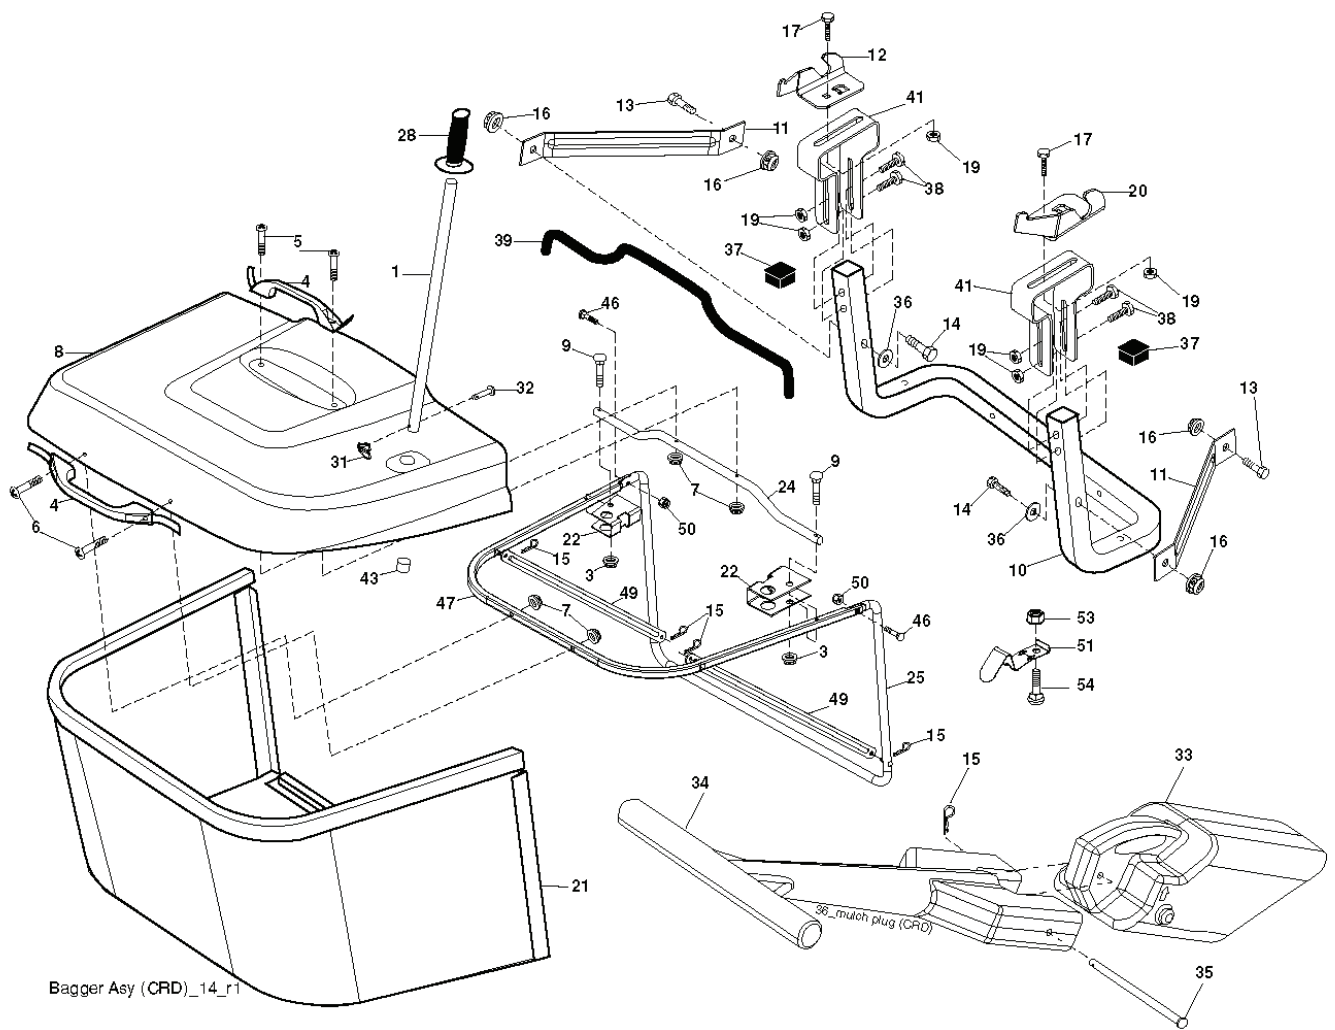

REF.	PART NO.	DESCRIPTION	REMARK	QTY.	KIT
1	532059192	CAP VALVE		1	
2	532065139	NIPPLE		1	
3	532106222	TIRE		1	
4	532059904	HOSE		1	
5	532138336	RIM		1	
6	532124957	FITTING		1	
7	532124959	BEARING		1	
8	532138337	RIM SPROCKET		1	
9	532122082	TIRE		1	
10	532124926	HOSE		1	
11	532175039	HUB CAP		1	
--	532144334	SEALING FOAM		1	

C03

REF.	PART NO.	DESCRIPTION	REMARK	QTY.	KIT
1	532163465	BATTERY		1	
2	874760412	BOLT		1	
16	532176138	MICRO SWITCH		1	
21	532183759	HARNESS		1	
22	532004152	BULB		1	
24	532108423	CABLE ASSY		1	
25	532165987	CABLE		1	
26	532175158	FUSE		1	
27	873510400	NUT		1	
28	532127725	CABLE		1	
29	532192749	SWITCH.SEAT.DP W/RAMPS		1	
30	532193350	IGNITION MODULE		1	
33	532411935	KEY		1	
34	532110712	SWITCH		1	
40	532197434	CABLE ASSY		1	
41	871110408	BOLT		1	
42	532131563	COVER		1	
43	532192507	SOLENOID		1	
46	532413931	HOUR METER		1	
48	532140844	ADAPTER		1	
50	532174651	SWITCH		1	
58	532169419	BUZZER		1	
59	532180379	SWITCH FBI		1	
66	817490608	SCREW		1	
79	532175242	HOLDER		1	
81	532109748	RELAY		1	
92	532196615	CABLE ASSY		1	
93	532192540	SCREW		1	
94	532191834	MODULE.REVERSE.ROS		1	

29

OPTIONAL EQUIPMENT

Spark Arrester

engine-ko.twin_20

REF.	PART NO.	DESCRIPTION	REMARK	QTY.	KIT
1	532182937	THROTTLE CONTROL		1	
2	532416358	SCREW		1	
3				1	
4	532149723	MUFFLER		1	
5	532146699	PIPE		1	
6	532146700	PIPE		1	
8	532171877	BOLT		1	
10	532146629	HEAT SHIELD		1	
13	532186054	GASKET MUFFLER		1	
14	532148456	TUBE		1	
17	817120616	SCREW		1	
23	532169837	HEAT SHIELD		1	
25	532189541	CHOKE CONTROL		1	
29	532137180	SPARK ARRESTER KIT		1	
31	532407489	TANK FUEL		1	
32	532197725	PLUG		1	
33	532123487	HOSE CLAMP		1	
37	532137040	HOSE		1	
38	532181654	PLUG		1	
44	817670412	SCREW		1	
45	817000612	SCREW		1	
46	819091416	WASHER		1	
72	532192334	SCREW		1	
81	873510400	NUT		1	