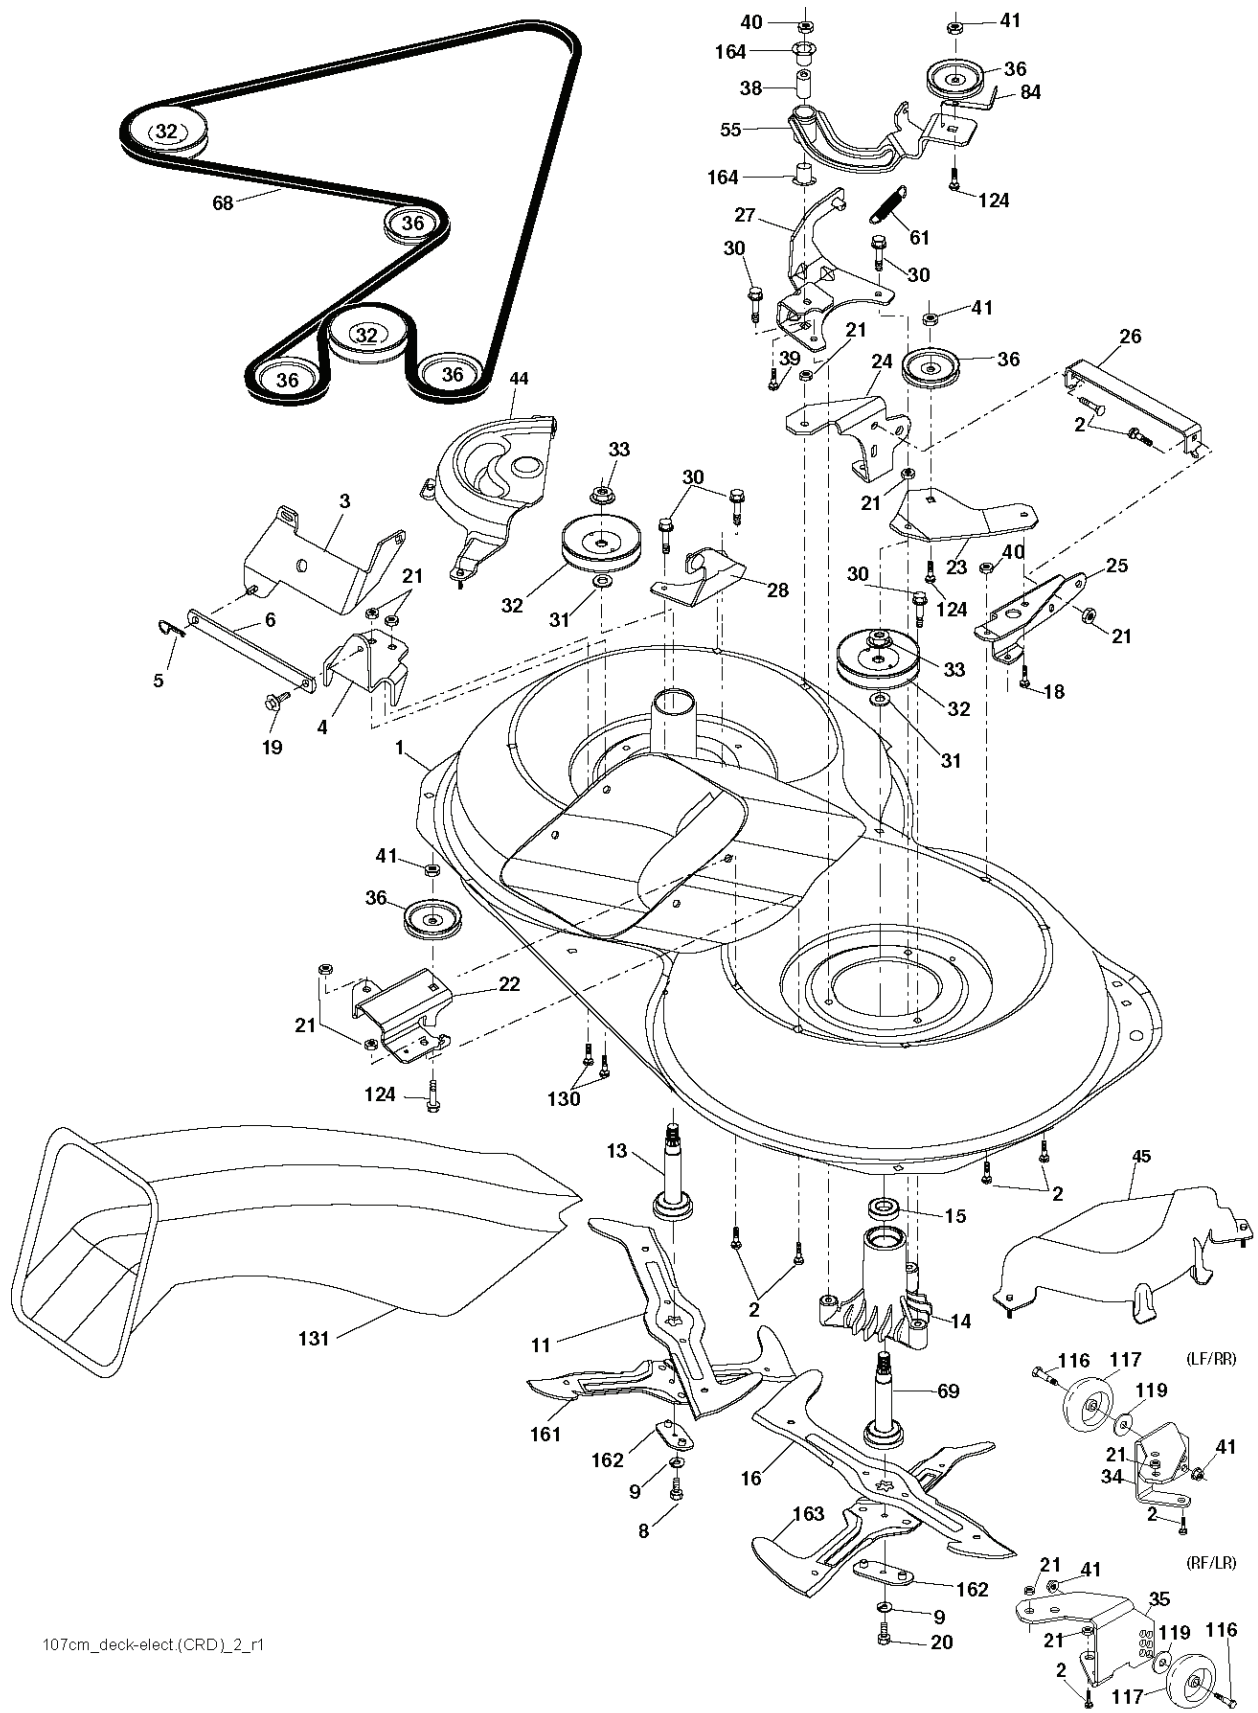

CTH220 TWIN, 96061019003, 2008-11

SPARE PARTS LIST

REF.	PART NO.	DESCRIPTION	REMARK	QTY.	KIT
1	532169160	HOUSING		1	
2	872140506	BOLT		1	
3	532431864	BRACKET		1	
4	532169167	BRACKET		1	
5	532124670	RETAINER RING		1	
6	532165557	ROD		1	
8	532181712	BOLT		1	
9	810030600	WASHER		1	
11	532180583	BLADE		1	
13	532137645	SHAFT		1	
14	532128774	BEARING HOUSING		1	
15	532110485	BEARING		1	
16	532180584	BLADE		1	
18	872110606	BOLT		1	
19	532132827	SPEC. BOLT		1	
20	532181713	BOLT		1	
21	873680500	NUT		1	
22	532169165	BRACKET		1	
23	532169166	BRACKET		1	
24	532413436	BRACKET		1	
25	532400105	BRACKET		1	
26	532400110	SUPPORT		1	
27	532169172	BRACKET		1	
28	532169168	BRACKET		1	
30	532173984	SCREW		1	
31	532187690	WASHER		1	
32	532198145	PULLEY		1	
33	532400234	NUT		1	
34	532400103	BRACKET		1	
35	532400104	BRACKET		1	
36	532146763	PULLEY		1	
38	532169851	SPACER		1	
39	872110622	BOLT		1	
40	873680600	NUT		1	
41	873900600	NUT		1	
44	532175538	COVER		1	
45	532175539	COVER		1	
46	532137729	SCREW		1	
55	532169849	LEVER		1	
61	532199487	SPRING		1	
68	532402009	BELT		1	
69	532165482	SHAFT		1	
84	532156085	BELT GUIDE		1	
116	532193406	BOLT		1	
117	532174873	WHEEL		1	
118	873900600	NUT		1	
119	819132012	WASHER		1	
124	872110612	BOLT		1	
130	872110506	BOLT		1	
131	532165661	PIPE		1	
161	532180424	BLADE		1	
162	532180878	ADAPTER		1	
163	532180425	BLADE		1	
164	532124937	BEARING COL. STRG.		1	
--	532181857	BEARING HOUSING	Mandrel Assembly (Includes housing, shaft assembly, and bearing only - pulley/nut/washer and blade bolt/washers not included).	1	
--	532181858	BEARING HOUSING		1	
--	532400325	HOUSING		1	