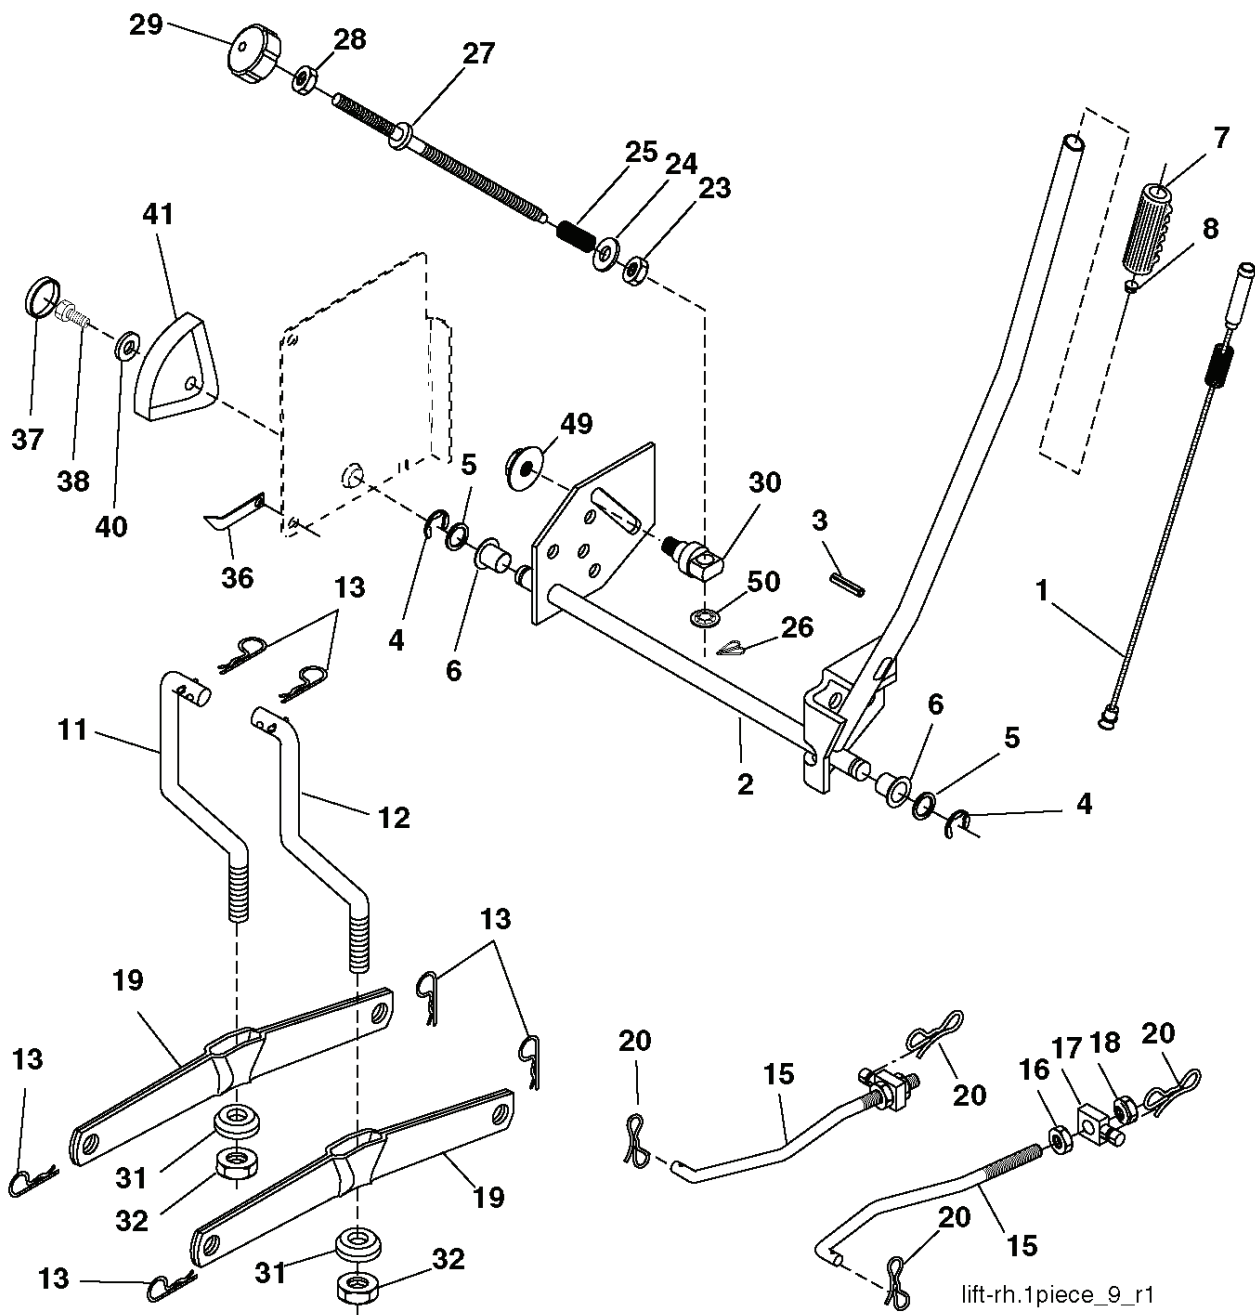

CTH220 TWIN, 96061019003, 2008-11

SPARE PARTS LIST

REF.	PART NO.	DESCRIPTION	REMARK	QTY.	KIT
1	532169160	HOUSING		1	
2	872140506	BOLT		1	
3	532431864	BRACKET		1	
4	532169167	BRACKET		1	
5	532124670	RETAINER RING		1	
6	532165557	ROD		1	
8	532181712	BOLT		1	
9	810030600	WASHER		1	
11	532180583	BLADE		1	
13	532137645	SHAFT		1	
14	532128774	BEARING HOUSING		1	
15	532110485	BEARING		1	
16	532180584	BLADE		1	
18	872110606	BOLT		1	
19	532132827	SPEC. BOLT		1	
20	532181713	BOLT		1	
21	873680500	NUT		1	
22	532169165	BRACKET		1	
23	532169166	BRACKET		1	
24	532413436	BRACKET		1	
25	532400105	BRACKET		1	
26	532400110	SUPPORT		1	
27	532169172	BRACKET		1	
28	532169168	BRACKET		1	
30	532173984	SCREW		1	
31	532187690	WASHER		1	
32	532198145	PULLEY		1	
33	532400234	NUT		1	
34	532400103	BRACKET		1	
35	532400104	BRACKET		1	
36	532146763	PULLEY		1	
38	532169851	SPACER		1	
39	872110622	BOLT		1	
40	873680600	NUT		1	
41	873900600	NUT		1	
44	532175538	COVER		1	
45	532175539	COVER		1	
46	532137729	SCREW		1	
55	532169849	LEVER		1	
61	532199487	SPRING		1	
68	532402009	BELT		1	
69	532165482	SHAFT		1	
84	532156085	BELT GUIDE		1	
116	532193406	BOLT		1	
117	532174873	WHEEL		1	
118	873900600	NUT		1	
119	819132012	WASHER		1	
124	872110612	BOLT		1	
130	872110506	BOLT		1	
131	532165661	PIPE		1	
161	532180424	BLADE		1	
162	532180878	ADAPTER		1	
163	532180425	BLADE		1	
164	532124937	BEARING COL. STRG.		1	
--	532181857	BEARING HOUSING	Mandrel Assembly (Includes housing, shaft assembly, and bearing only - pulley/nut/washer and blade bolt/washers not included).	1	
--	532181858	BEARING HOUSING		1	
--	532400325	HOUSING		1	