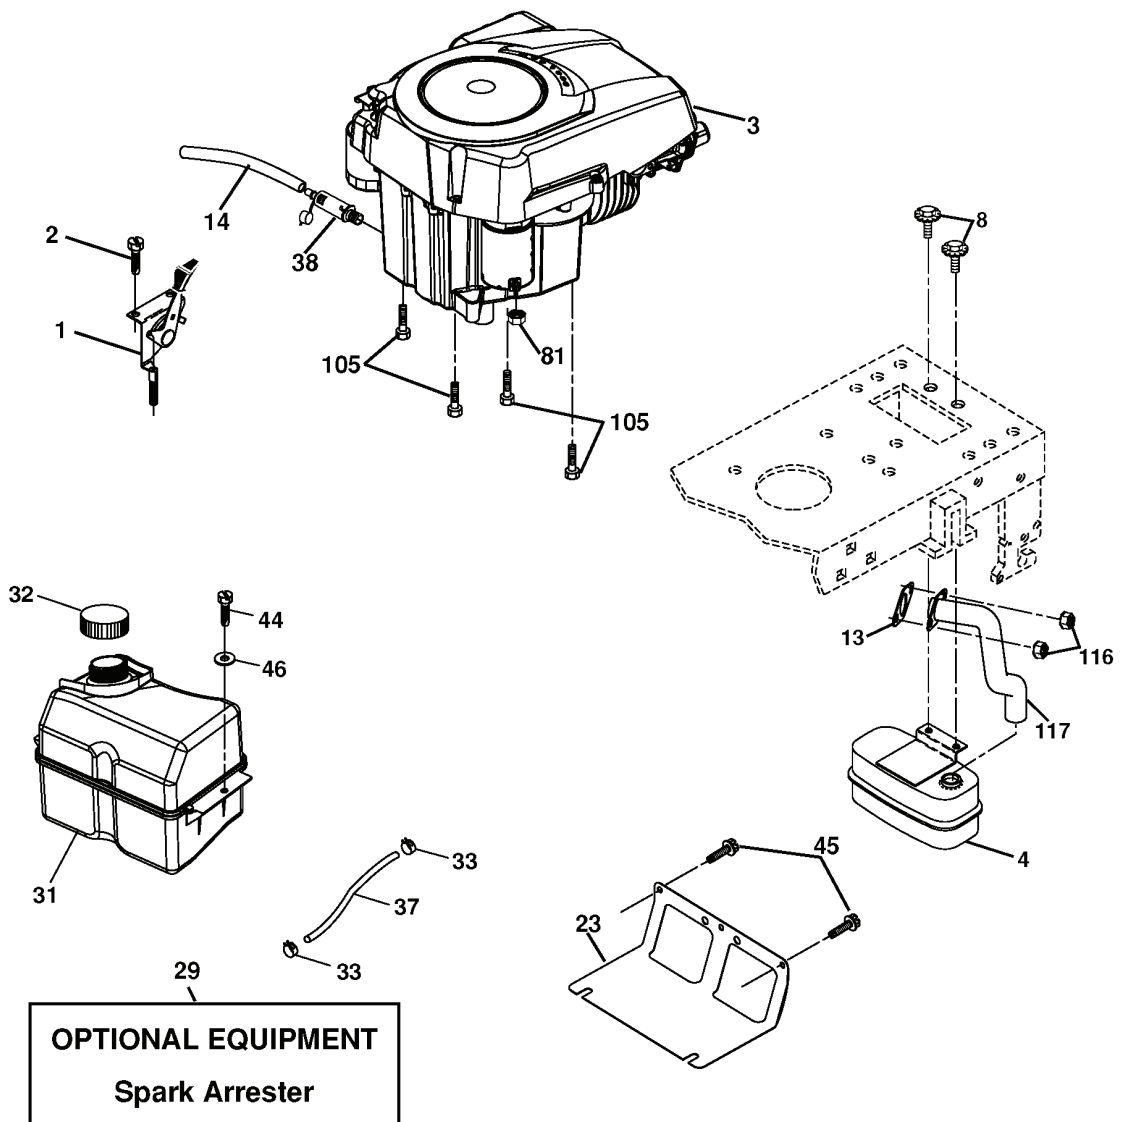

CTH151, 96061006800, 960610068, 2006-0

SPARE PARTS LIST

TRACTOR- -MODEL NO. CTH151 (96061006800) PRODUCT NO. 960 61 00-68 SCHEMATIC

03050_197436 (WITH LIGHTS)

IGNITION SWITCH

POSITION	CIRCUIT "MAKE"
OFF	M+G+A1
RUN/OVERRIDE	B+A1
RUN	B+A1 L+A2
START	B + S + A1

WIRING INSULATED CLIPS

NOTE: IF WIRING INSULATED CLIPS WERE REMOVED FOR SERVICING OF UNIT, THEY SHOULD BE REPLACED TO PROPERLY SECURE YOUR WIRING.

REPAIR PARTS

TRACTOR- -MODEL NO. CTH151 (96061006800) PRODUCT NO. 960 61 00-68
CHASSIS AND ENCLOSURES

REPAIR PARTS

TRACTOR- -MODEL NO. CTH151 (96061006800) PRODUCT NO. 960 61 00-68
ENGINE

REF.	PART NO.	DESCRIPTION	REMARK	QTY.	KIT
1	532170805	CONTROL THROT /CH FLAG		1	
2	817720408	SCREW		1	
4	532188655	MUFFLER		1	
8	532171877	BOLT		1	
13	532185909	GASKET		1	
14	532148456	TUBE		1	
23	532169837	HEAT SHIELD		1	
29	532137180	SPARK ARRESTER KIT		1	
31	532185534	TANK UNIT		1	
32	532197725	PLUG		1	
33	532123487	HOSE CLAMP		1	
37	532137040	HOSE		1	
38	532181654	PLUG		1	
44	817670412	SCREW		1	
45	817000612	SCREW		1	
46	819091416	WASHER		1	
81	873510400	NUT		1	
105	817120616	SCREW		1	
116	532184362	NUT		1	
117	532188654	TUBE EXHAUST		1	

REPAIR PARTS

TRACTOR- -MODEL NO. CTH151 (96061006800) PRODUCT NO. 960 61 00-68

WHEELS & TIRES

REF.	PART NO.	DESCRIPTION	REMARK	QTY.	KIT
1	532059192	CAP VALVE		1	
2	532065139	NIPPLE		1	
3	532106222	TIRE		1	
4	532059904	HOSE		1	
5	532138336	RIM		1	
6	532124957	FITTING		1	
7	532124959	BEARING		1	
8	532138337	RIM.SPROCKET		1	
9	532122082	TIRE		1	
10	532124926	HOSE		1	
11	532175039	HUB CAP		1	
--	532144334	SEALING FOAM		1	