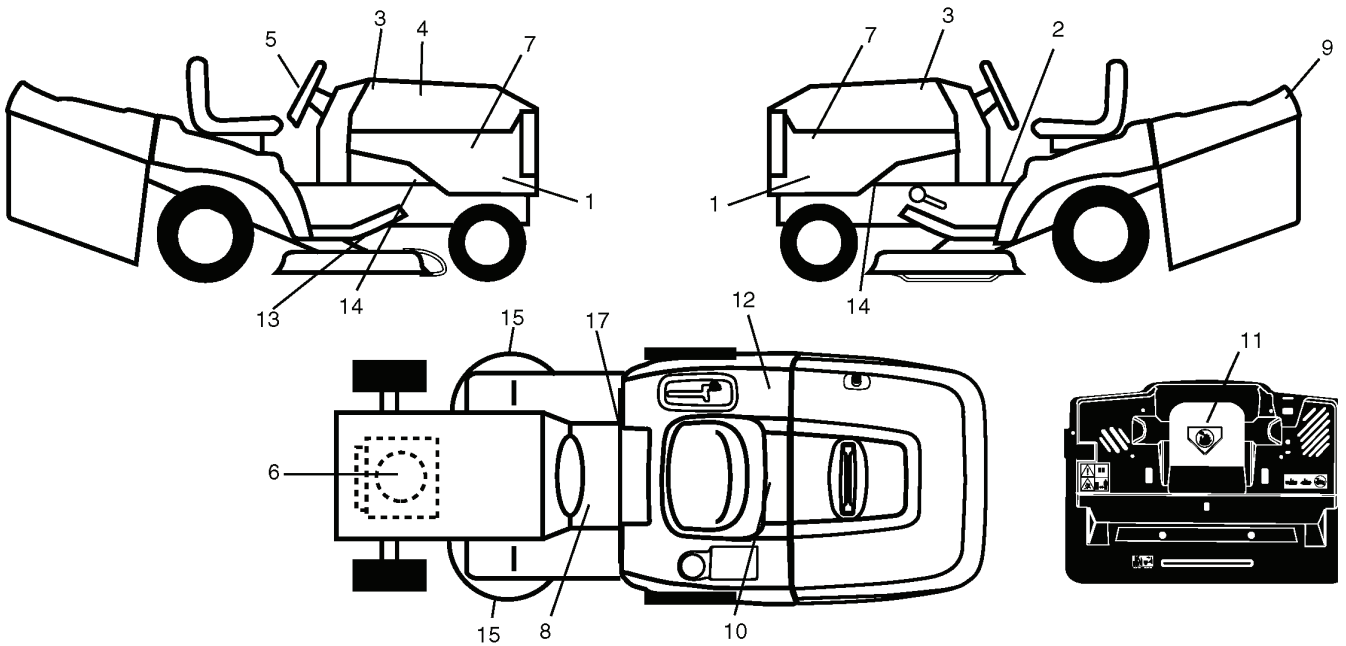

REPAIR PARTS

TRACTOR- -MODEL NO. CTH151 (96061006800) PRODUCT NO. 960 61 00-68

WHEELS & TIRES

REF.	PART NO.	DESCRIPTION	REMARK	QTY.	KIT
1	532059192	CAP VALVE		1	
2	532065139	NIPPLE		1	
3	532106222	TIRE		1	
4	532059904	HOSE		1	
5	532138336	RIM		1	
6	532124957	FITTING		1	
7	532124959	BEARING		1	
8	532138337	RIM.SPROCKET		1	
9	532122082	TIRE		1	
10	532124926	HOSE		1	
11	532175039	HUB CAP		1	
--	532144334	SEALING FOAM		1	

REPAIR PARTS

TRACTOR- -MODEL NO. CTH151 (96061006800) PRODUCT NO. 960 61 00-68
DECALS

REF.	PART NO.	DESCRIPTION	REMARK	QTY.	KIT
1	532191142	DECAL		1	
2	532400389	LABEL		1	
3	532188923	DECAL		1	
4	532401024	DECAL		1	
5	532188925	DECAL		1	
6	532196841	DECAL		1	
7	532188921	DECAL		1	
8	532159737	DECAL		1	
9	532188930	DECAL		1	
10	532145005	DECAL		1	
11	532182166	DECAL		1	
12	532180432	DECAL		1	
13	532166286	DECAL		1	
14	532159736	DECAL		1	
15	532196842	DECAL		1	
17	532140837	DECAL		1	
--	532166960	DECAL		1	
--	532138311	DECAL		1	
--	532181091	PLATE		1	
--	532181090	PLATE		1	
--	532400965	OPERATORS MANUAL		1	
--	532400966	OPERATORS MANUAL		1	
--	532401417	OPERATORS MANUAL		1	
--	532401418	OPERATORS MANUAL		1	