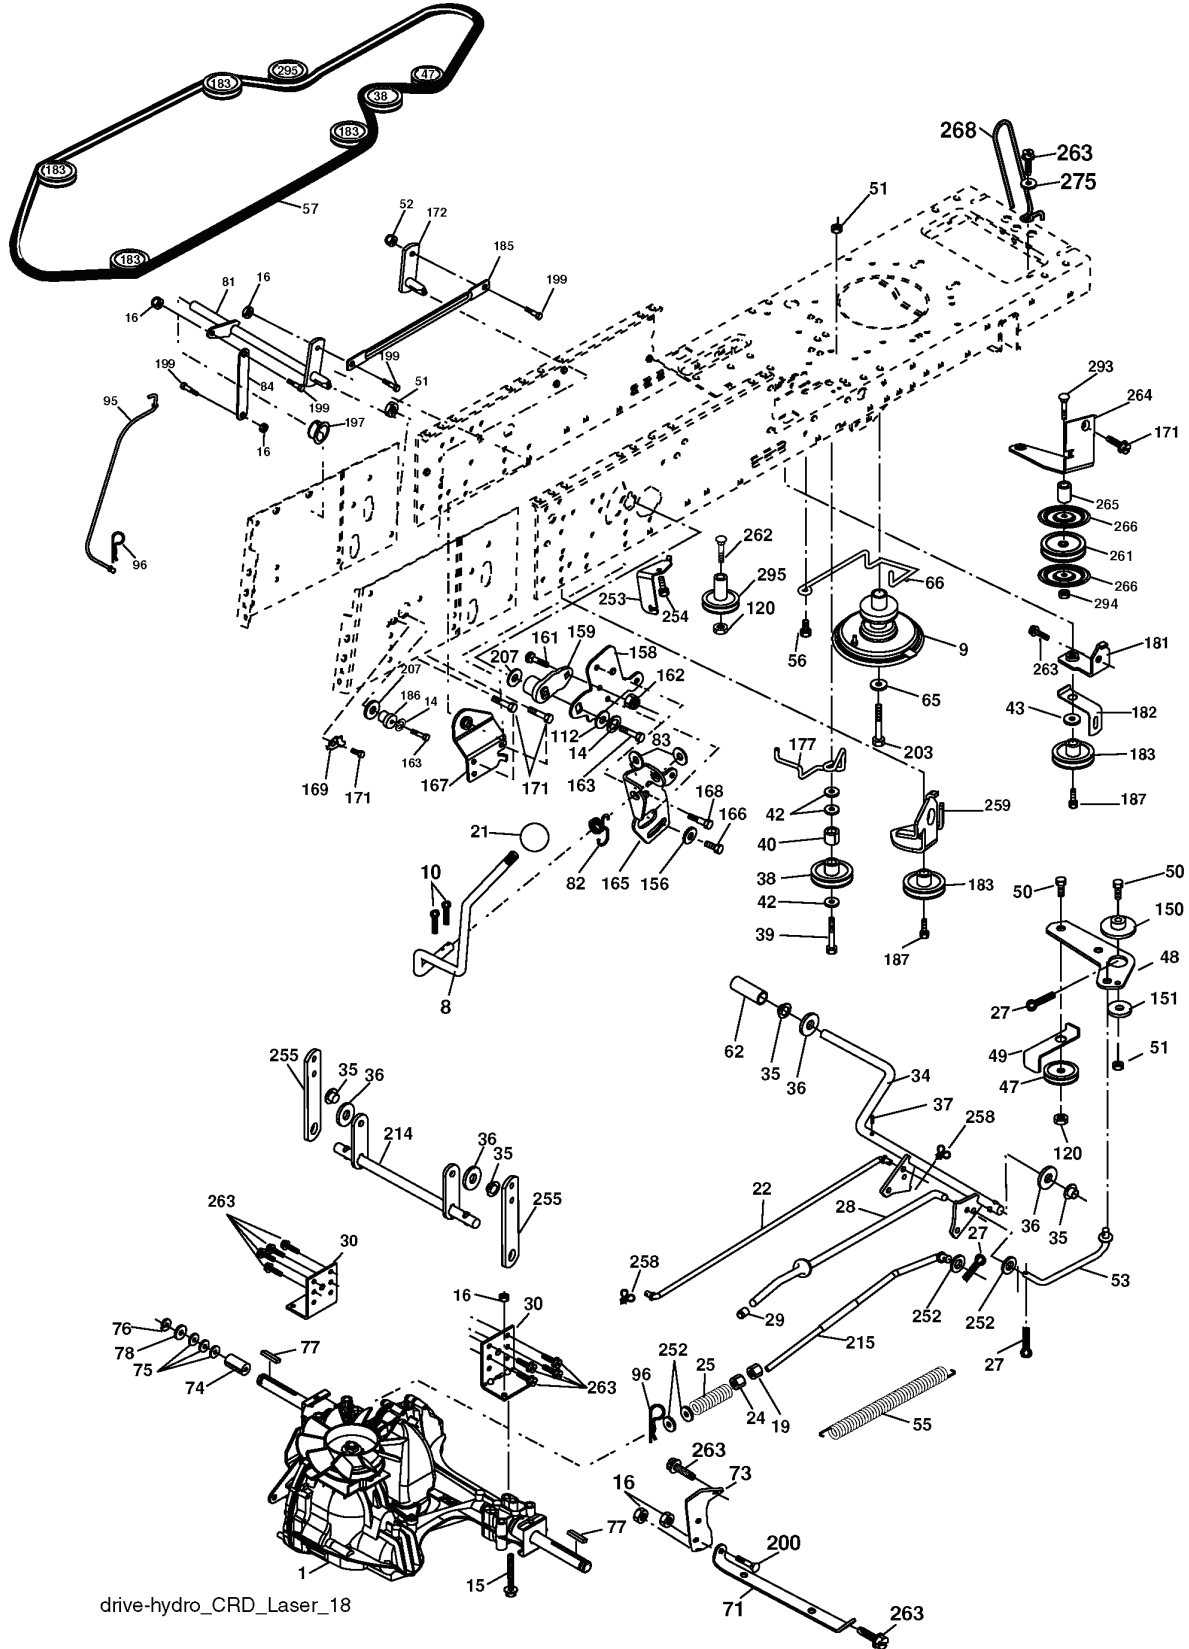

REPAIR PARTS

TRACTOR- -MODEL NO. CTH151 (96061006800) PRODUCT NO. 960 61 00-68
DRIVE

drive-hydro_CRD_Laser_18

REF.	PART NO.	DESCRIPTION	REMARK	QTY.	KIT
8	532192706	LEVER		1	
9	532198144	CLUTCH		1	
10	876020416	SPLIT PIN		1	
14	810040400	WASHER		1	
15	874490544	SCREW		1	
16	873800500	LOCK NUT		1	
19	873800600	NUT		1	
21	532121274	KNOB		1	
22	532175607	ROD		1	
24	873350600	NUT		1	
25	532192036	SPRING		1	
27	876020412	SPLIT PIN		1	
28	532175765	SHAFT		1	
29	532071673	COVER		1	
30	532169592	BRACKET		1	
34	532175578	SHAFT		1	
35	532120183	BEARING		1	
36	819211616	WASHER		1	
37	532124963	PIN RETAINING SCREW		1	
38	532165936	PULLEY		1	
39	874760644	BOLT		1	
40	532124965	SPACER		1	
42	819131312	WASHER		1	
43	819111012	WASHER		1	
47	532127783	PULLEY		1	
48	532154407	GUIDE		1	
49	532123205	BELT GUIDE		1	
50	872110612	BOLT		1	
51	873680600	NUT		1	
52	873680500	NUT		1	
53	532199652	TIGE DE TENSION POULIE		1	
55	532105709	SPRING		1	
56	817060620	SCREW		1	
57	532170140	BELT		1	
62	532123533	PEDAL RUBBER		1	
65	810040700	WASHER		1	
66	532154778	TENSIONER		1	
71	532169182	BRACKET		1	
73	532169183	ROD		1	
74	532137057	SPACER		1	
75	532121749	WASHER		1	
76	812000001	RETAINER RING		1	
77	532123583	KEY		1	
78	532121748	WASHER		1	
81	532170006	SHAFT		1	
82	532165711	SPRING		1	
83	819171216	WASHER		1	
84	532170007	LINK		1	
95	532170015	LINK		1	
96	532124788	RETAINER RING		1	
112	819091210	WASHER		1	
120	873900600	NUT		1	
150	532165850	BUSHING		1	
151	819133210	WASHER		1	
156	532166002	WASHER		1	
158	532165589	BRACKET		1	
159	532183900	LEVER		1	
161	872140406	BOLT		1	
162	873680400	NUT		1	
163	874780416	BOLT		1	
165	532165623	BRACKET		1	
166	817490510	SCREW		1	
167	532165588	BRACKET		1	
168	532165492	BOLT		1	
169	532165580	RETAINER		1	
171	817490608	SCREW		1	
172	532170271	LINK		1	
177	532165932	HOLDER		1	
181	532180211	BRACKET		1	
182	532182682	BELT GUIDE		1	
183	532199532	PULLEY		1	
184	817490644	SCREW		1	
185	532170008	LINK		1	
186	532165614	HUB		1	
187	817580520	BOLT		1	
197	532169613	SLEEVE		1	
199	532169612	SCREW		1	
200	872140508	BOLT		1