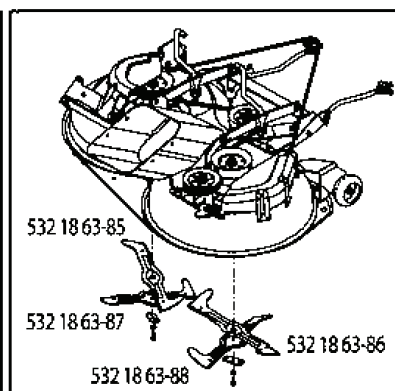

REPAIR PARTS

TRACTOR- -MODEL NO. CTH151 (96061006800) PRODUCT NO. 960 61 00-68
ENGINE

REF.	PART NO.	DESCRIPTION	REMARK	QTY.	KIT
1	532170805	CONTROL THROT /CH FLAG		1	
2	817720408	SCREW		1	
4	532188655	MUFFLER		1	
8	532171877	BOLT		1	
13	532185909	GASKET		1	
14	532148456	TUBE		1	
23	532169837	HEAT SHIELD		1	
29	532137180	SPARK ARRESTER KIT		1	
31	532185534	TANK UNIT		1	
32	532197725	PLUG		1	
33	532123487	HOSE CLAMP		1	
37	532137040	HOSE		1	
38	532181654	PLUG		1	
44	817670412	SCREW		1	
45	817000612	SCREW		1	
46	819091416	WASHER		1	
81	873510400	NUT		1	
105	817120616	SCREW		1	
116	532184362	NUT		1	
117	532188654	TUBE EXHAUST		1	

ILLUSTRATED PARTS LIST

MFG. ID NO. 96061006800

CUSTOMER CATALOG NO. CTH151

PRODUCT NO. 960 61 00-68

REF.	PART NO.	DESCRIPTION	REMARK	QTY.	KIT
531 02 95-01	531029501	AIR FILTER		1	
531 02 98-62	531029862	FILTER		1	
532 18 02-17	532180217	BELT		1	
532 18 63-88	532186388	BLADE		1	
532 18 63-87	532186387	BLADE		1	
532 18 63-85	532186385	BLADE		1	
531 02 95-03	531029503	FILTER		1	
531 02 95-04	531029504	SPARK PLUG		1	
532 17 01-40	532170140	BELT		1	
532 18 63-86	532186386	BLADE		1	

REPAIR PARTS

TRACTOR- -MODEL NO. CTH151 (96061006800) PRODUCT NO. 960 61 00-68

WHEELS & TIRES

REF.	PART NO.	DESCRIPTION	REMARK	QTY.	KIT
1	532059192	CAP VALVE		1	
2	532065139	NIPPLE		1	
3	532106222	TIRE		1	
4	532059904	HOSE		1	
5	532138336	RIM		1	
6	532124957	FITTING		1	
7	532124959	BEARING		1	
8	532138337	RIM.SPROCKET		1	
9	532122082	TIRE		1	
10	532124926	HOSE		1	
11	532175039	HUB CAP		1	
--	532144334	SEALING FOAM		1	