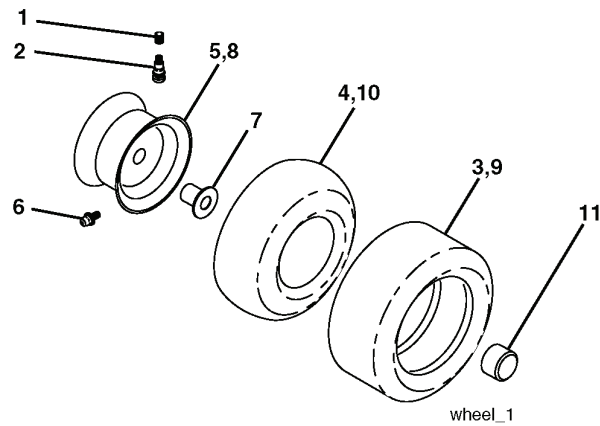

REPAIR PARTS

TRACTOR- -MODEL NO. CTH151 (96061006800) PRODUCT NO. 960 61 00-68
ENGINE

REF.	PART NO.	DESCRIPTION	REMARK	QTY.	KIT
1	532170805	CONTROL THROT /CH FLAG		1	
2	817720408	SCREW		1	
4	532188655	MUFFLER		1	
8	532171877	BOLT		1	
13	532185909	GASKET		1	
14	532148456	TUBE		1	
23	532169837	HEAT SHIELD		1	
29	532137180	SPARK ARRESTER KIT		1	
31	532185534	TANK UNIT		1	
32	532197725	PLUG		1	
33	532123487	HOSE CLAMP		1	
37	532137040	HOSE		1	
38	532181654	PLUG		1	
44	817670412	SCREW		1	
45	817000612	SCREW		1	
46	819091416	WASHER		1	
81	873510400	NUT		1	
105	817120616	SCREW		1	
116	532184362	NUT		1	
117	532188654	TUBE EXHAUST		1	

ILLUSTRATED PARTS LIST

MFG. ID NO. 96061006800

CUSTOMER CATALOG NO. CTH151

PRODUCT NO. 960 61 00-68

REF.	PART NO.	DESCRIPTION	REMARK	QTY.	KIT
531 02 95-01	531029501	AIR FILTER		1	
531 02 98-62	531029862	FILTER		1	
532 18 02-17	532180217	BELT		1	
532 18 63-88	532186388	BLADE		1	
532 18 63-87	532186387	BLADE		1	
532 18 63-85	532186385	BLADE		1	
531 02 95-03	531029503	FILTER		1	
531 02 95-04	531029504	SPARK PLUG		1	
532 17 01-40	532170140	BELT		1	
532 18 63-86	532186386	BLADE		1	

REPAIR PARTS

TRACTOR- -MODEL NO. CTH151 (96061006800) PRODUCT NO. 960 61 00-68

WHEELS & TIRES

REF.	PART NO.	DESCRIPTION	REMARK	QTY.	KIT
1	532059192	CAP VALVE		1	
2	532065139	NIPPLE		1	
3	532106222	TIRE		1	
4	532059904	HOSE		1	
5	532138336	RIM		1	
6	532124957	FITTING		1	
7	532124959	BEARING		1	
8	532138337	RIM.SPROCKET		1	
9	532122082	TIRE		1	
10	532124926	HOSE		1	
11	532175039	HUB CAP		1	
--	532144334	SEALING FOAM		1	