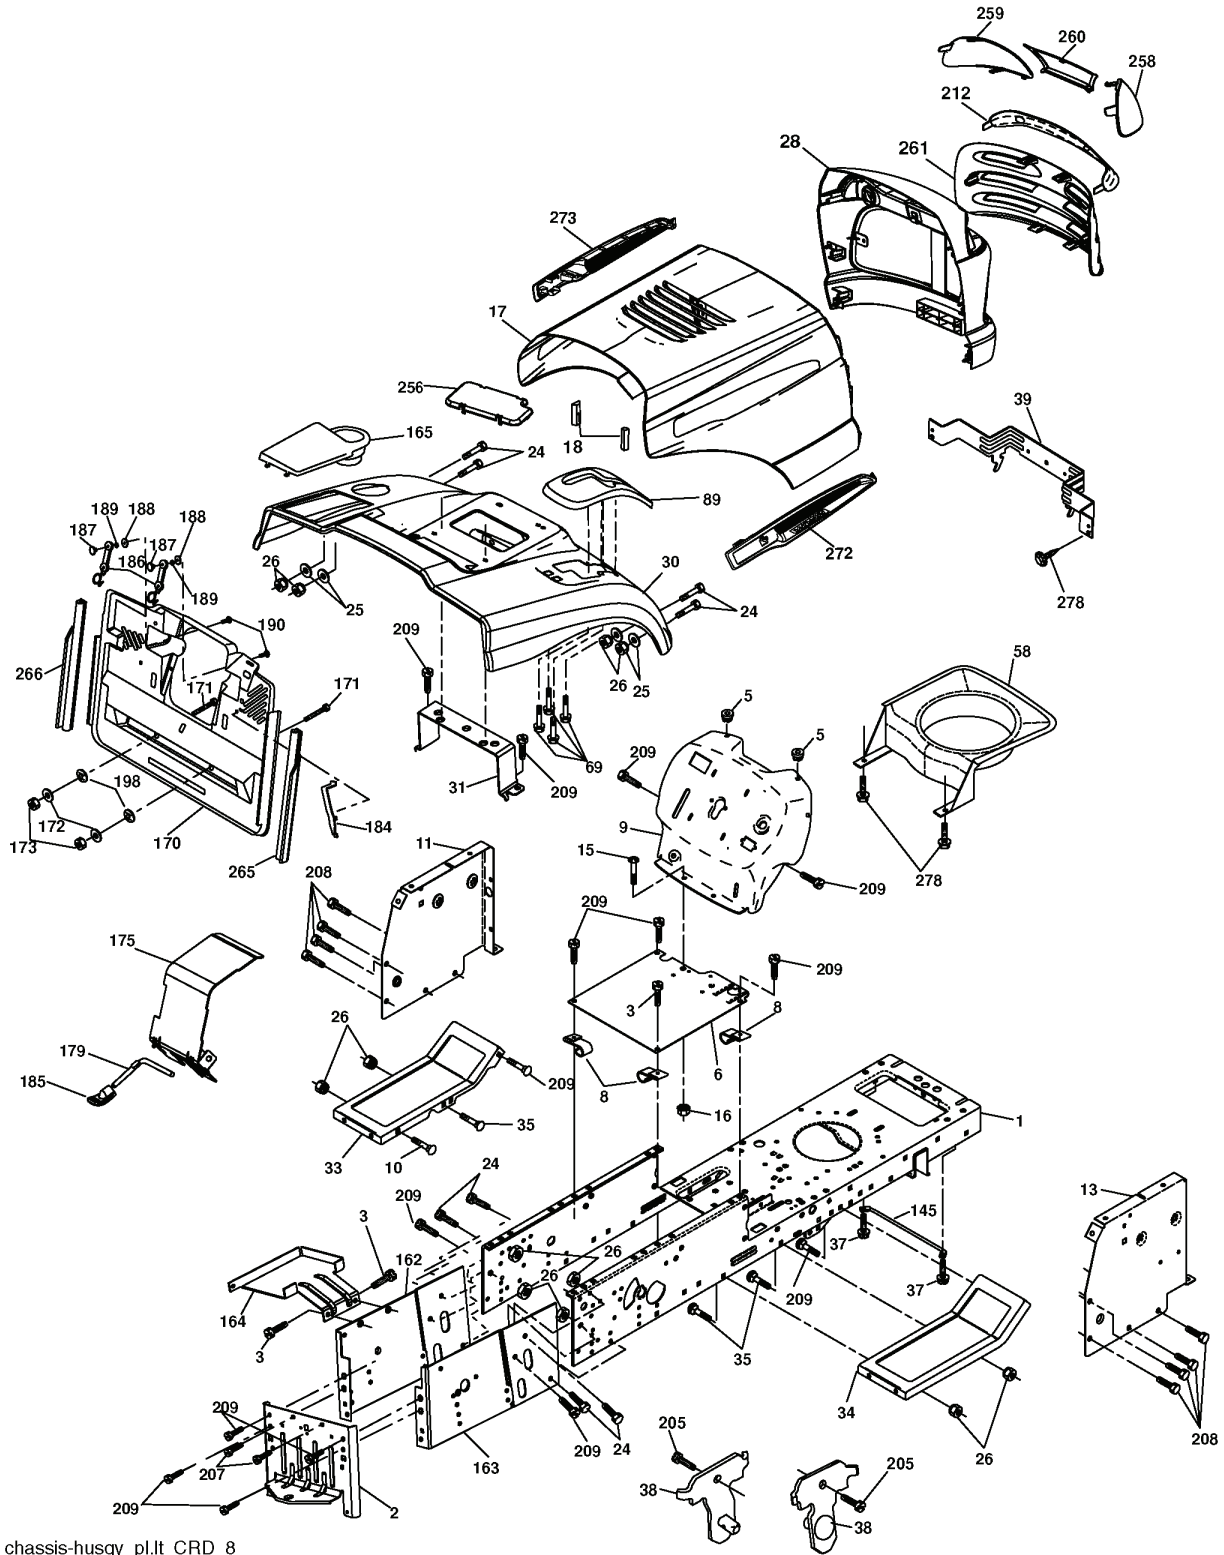

REPAIR PARTS

TRACTOR- -MODEL NO. CTH151 (96061006800) PRODUCT NO. 960 61 00-68
CHASSIS AND ENCLOSURES

REF.	PART NO.	DESCRIPTION	REMARK	QTY.	KIT
1	532174620	CHASSIS		1	
2	532180384	DRAWBAR		1	
3	817060612	SCREW		1	
5	532155272	DAMPER		1	
6	532184419	PLATE		1	
8	532126471	CLIP		1	
9	532194289	TABLEAU*RPL.PAR 532193518014		1	
10	872140608	BOLT		1	
11	532174996	DASHBOARD		1	
13	532172106	DASH		1	
15	874180512	SCREW		1	
16	873510500	NUT		1	
17	532188893	HOOD		1	
18	532184921	BUMPER		1	
24	874780616	BOLT		1	
25	819131312	WASHER		1	
26	873800600	NUT		1	
28	532183538	GRILL		1	
30	532197376	GUARD		1	
31	532165156	BRACKET		1	
33	532181057	FOOTREST		1	
34	532181058	FOOTREST		1	
35	872110606	BOLT		1	
37	817490508	SCREW		1	
38	532181748	BRACKET		1	
39	532174714	BRACKET PIVOT LASER LT		1	
58	532187154	DUCT		1	
69	532142432	SCREW		1	
89	532197377	BRACKET		1	
145	532156524	SHAFT		1	
162	532180382	BRACKET		1	
163	532180383	BRACKET		1	
164	532165605	SUPPORT		1	
165	532181100	COVER		1	
170	532199488	COVER		1	
171	872140620	BOLT		1	
172	819132016	WASHER		1	
173	873510600	NUT		1	
175	532188203	DOOR TRAP		1	
179	532188202	ROD PIVOT FBI		1	
184	532174662	BRACKET		1	
185	532181101	KNOB		1	
186	532160793	LATCH		1	
187	532125004	NUT		1	
188	819061216	WASHER		1	
189	810071000	WASHER		1	
190	871081010	SCREW		1	
198	532168937	WASHER		1	
205	817490608	SCREW		1	
207	817670508	SCREW		1	
208	817670608	SCREW		1	
209	817000612	SCREW		1	
212	532183548	INSERT		1	
256	532181361	COVER		1	
258	532185214	LENS		1	
259	532185213	LENS		1	
260	532185216	INSERT		1	
261	532185212	INSERT		1	
265	532185704	SEALING		1	
266	532185703	SEALING		1	
272	532188896	VENT HOOD RH		1	
273	532188895	VENT HOOD LH		1	
278	532191611	SCREW		1	
--	532187801	PLUG		1