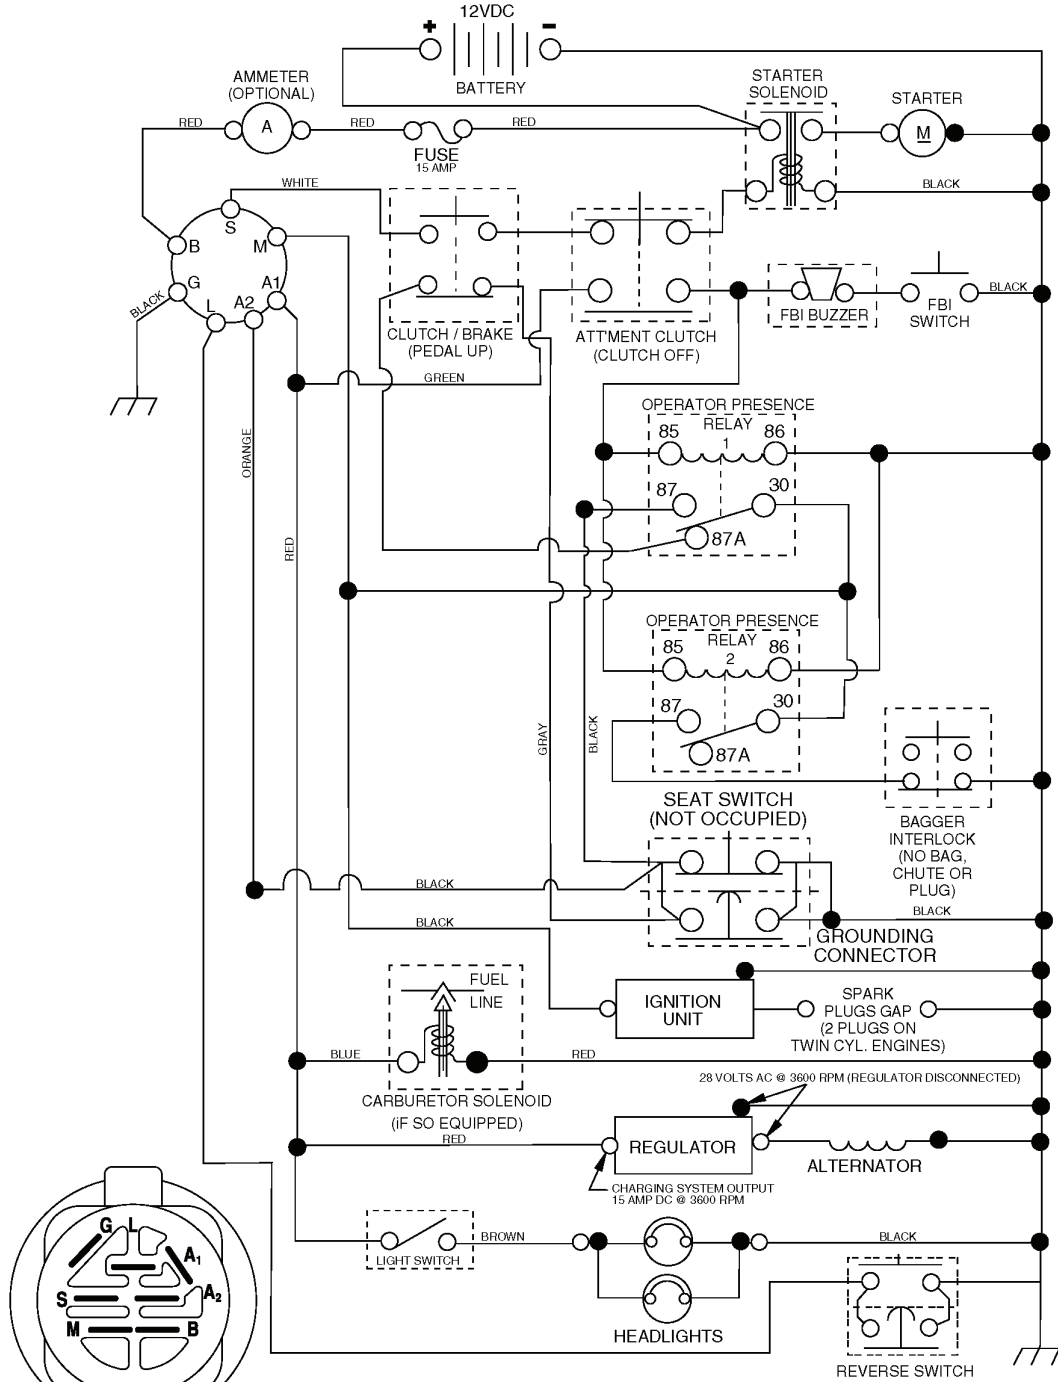

CTH151, 96061006800, 960610068, 2006-0

SPARE PARTS LIST

TRACTOR- -MODEL NO. CTH151 (96061006800) PRODUCT NO. 960 61 00-68 SCHEMATIC

03050_197436 (WITH LIGHTS)

IGNITION SWITCH

POSITION	CIRCUIT "MAKE"
OFF	M+G+A1
RUN/OVERRIDE	B+A1
RUN	B+A1 L+A2
START	B + S + A1

REPAIR PARTS

TRACTOR- -MODEL NO. CTH151 (96061006800) PRODUCT NO. 960 61 00-68
ENGINE

REF.	PART NO.	DESCRIPTION	REMARK	QTY.	KIT
1	532170805	CONTROL THROT /CH FLAG		1	
2	817720408	SCREW		1	
4	532188655	MUFFLER		1	
8	532171877	BOLT		1	
13	532185909	GASKET		1	
14	532148456	TUBE		1	
23	532169837	HEAT SHIELD		1	
29	532137180	SPARK ARRESTER KIT		1	
31	532185534	TANK UNIT		1	
32	532197725	PLUG		1	
33	532123487	HOSE CLAMP		1	
37	532137040	HOSE		1	
38	532181654	PLUG		1	
44	817670412	SCREW		1	
45	817000612	SCREW		1	
46	819091416	WASHER		1	
81	873510400	NUT		1	
105	817120616	SCREW		1	
116	532184362	NUT		1	
117	532188654	TUBE EXHAUST		1	

REPAIR PARTS

TRACTOR- -MODEL NO. CTH151 (96061006800) PRODUCT NO. 960 61 00-68

WHEELS & TIRES

REF.	PART NO.	DESCRIPTION	REMARK	QTY.	KIT
1	532059192	CAP VALVE		1	
2	532065139	NIPPLE		1	
3	532106222	TIRE		1	
4	532059904	HOSE		1	
5	532138336	RIM		1	
6	532124957	FITTING		1	
7	532124959	BEARING		1	
8	532138337	RIM.SPROCKET		1	
9	532122082	TIRE		1	
10	532124926	HOSE		1	
11	532175039	HUB CAP		1	
--	532144334	SEALING FOAM		1	