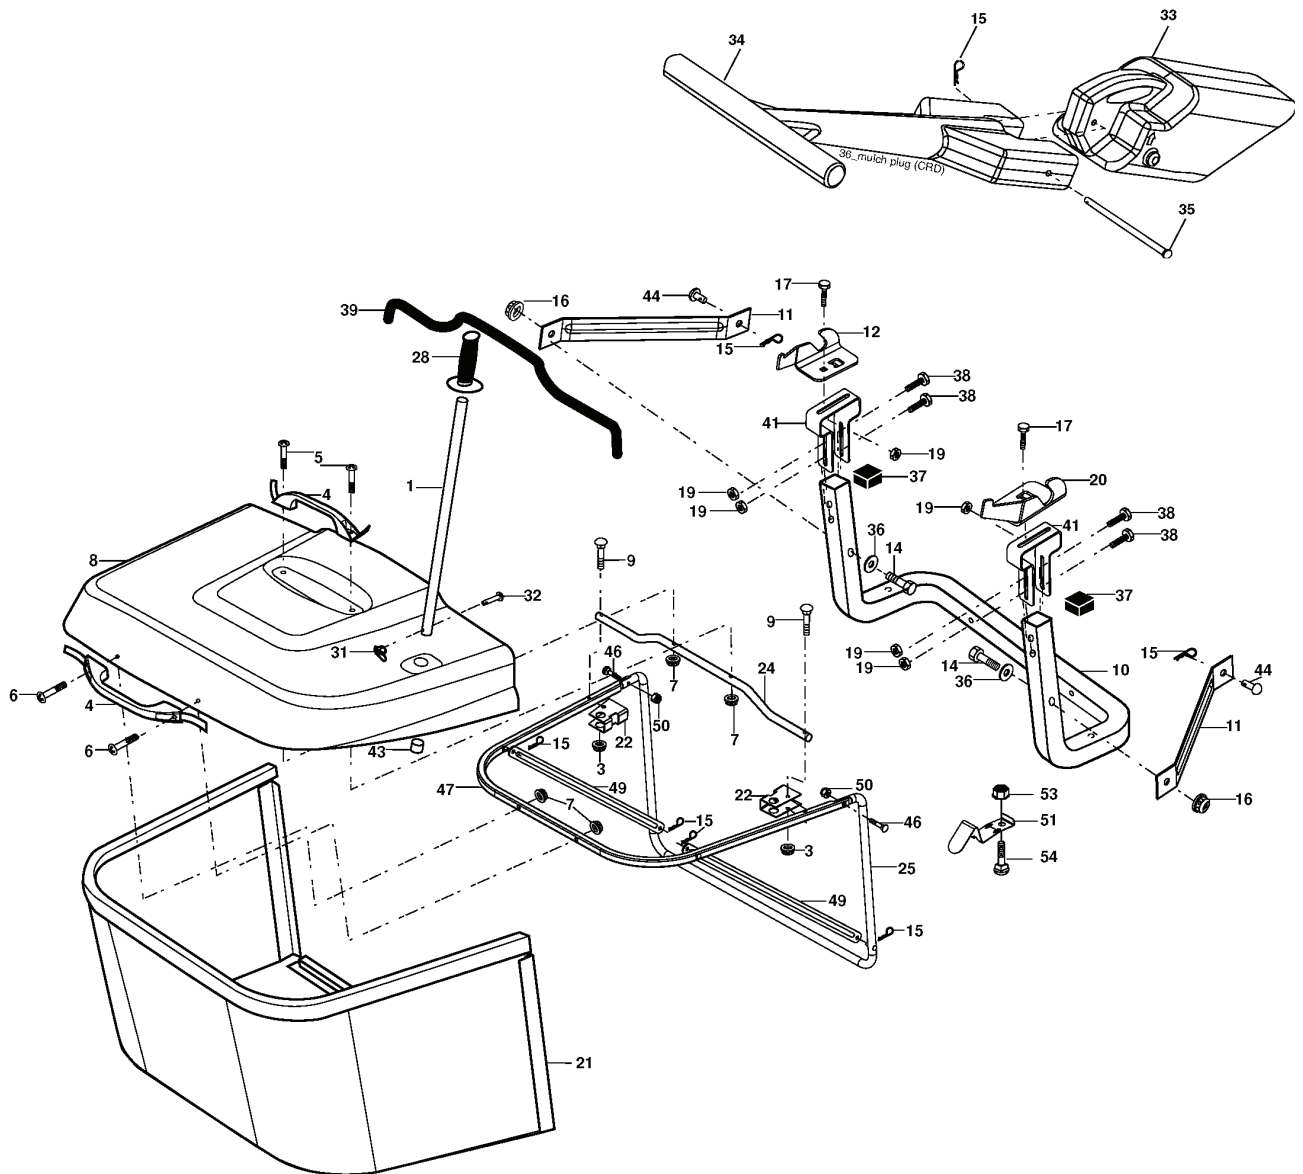

REPAIR PARTS

TRACTOR- -MODEL NO. CTH151 (96061006800) PRODUCT NO. 960 61 00-68
BAGGER

Bagger Asy (CRD)_11

REF.	PART NO.	DESCRIPTION	REMARK	QTY.	KIT
1	532165249	ROD		1	
3	532123976	LOCKNUT		1	
4	532169916	HANDLE		1	
5	874981024	SCREW		1	
6	874981032	SCREW		1	
7	873401000	NUT		1	
8	532181095	COVER		1	
9	872140418	BOLT		1	
10	532181282	TUBE		1	
11	532165719	ROD		1	
12	532188848	BRACKET		1	
14	874520636	BOLT		1	
16	873900600	NUT		1	
15	532124670	RETAINER RING		1	
17	872140506	BOLT		1	
19	873900500	NUT		1	
20	532188847	BRACKET		1	
21	532193838	BAG		1	
22	532165781	CLAMP		1	
24	532165783	FRAME		1	
25	532193705	PIPE		1	
28	532165787	HANDLE		1	
31	532169484	PIN		1	
32	532126875	RIVET		1	
33	532165571	PLUG		1	
34	532165570	HANDLE		1	
35	532165572	PIN RETAINING SCREW		1	
36	819132012	WASHER		1	
37	532175401	PLUG		1	
38	872010520	BOLT		1	
39	532180985	SEAL		1	
41	532169683	BRACKET		1	
43	532174083	PLUG		1	
44	532193312	PIN CLEVIS		1	
46	873110510	BOLT		1	
47	532193704	PIPE		1	
49	532193305	ROD		1	
50	872800500	NUT		1	
51	532199903	LATCH		1	
53	873510400	NUT		1	
54	872140406	BOLT		1