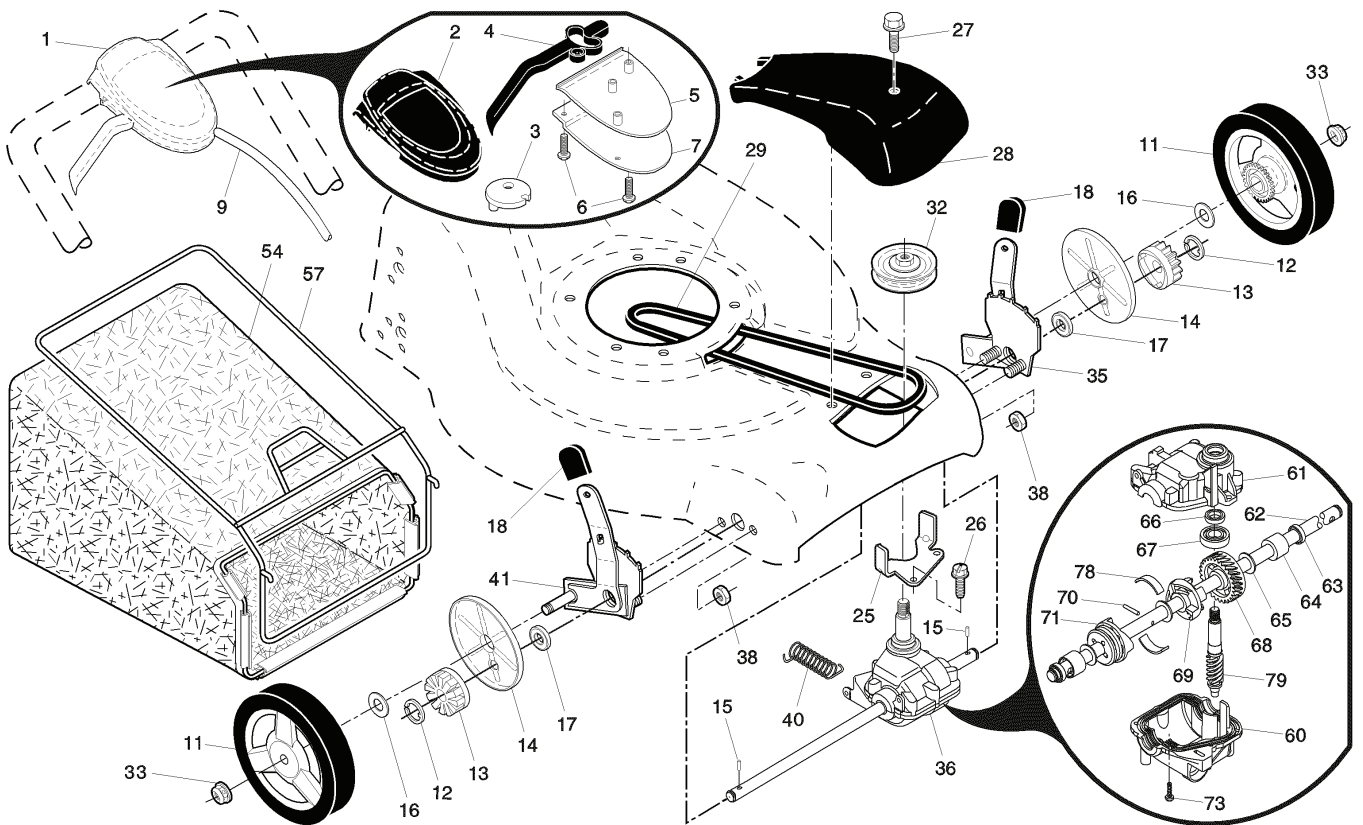

R53 SV, 96141019301, 2008-05

SPARE PARTS LIST

ROTARY LAWN MOWER - - MODEL NUMBER R53SV(08) (96141019301) PRODUCT NUMBER 961 41 01-93

REF.	PART NO.	DESCRIPTION	REMARK	QTY.	KIT
1	532419020	DRIVE CONTROL		1	
2	532411673	COVER		1	
3	532406262	PULLEY		1	
4	532190037	ARM		1	
5	532411664	COVER		1	
6	532181698	SCREW		1	
7	532400723	BRACKET		1	
9	532406259	CABLE ASSY		1	
11	532411081	WHEEL		1	
12	812000058	E-CLIP		1	
13	532403849	PINION		1	
14	532189403	DUST COVER		1	
15	532404845	PAWL DRIVE		1	
16	532067725	WASHER		1	
17	532191039	BEARING		1	
18	532701037	KNOB		1	
25	532411663	GUIDE COURROIE		1	
26	532163409	SCREW		1	
27	532175262	SCREW		1	
28	532185579	DRIVE COVER		1	
29	532194149	BELT		1	
32	532194018	PULLEY		1	
33	532409148	NUT		1	
35	532408862	WHEEL ADJ KIT LH		1	
36	532404833	GEARCASE ASSEMBLY, COMPLETE		1	
38	873800400	NUT		1	
40	532406558	SPRING		1	
41	532408861	WHEEL ADJ KIT RH		1	
54	532401903	BAG		1	
57	532411950	FRAME		1	
61	532410726	CASE		1	
62	532410949	SHAFT OUTPUT		1	
63	532183508	SEAL OUTPUT SHAFT		1	
64	532183511	BUSHING		1	
65	532183509	WASHER		1	
66	532183514	SEAL INPUT SHAFT		1	
67	532183506	BALL BEARING		1	
68	532410729	GEAR		1	
69	532410732	FIXED DOG CLUTCH		1	
70	532410733	PEN		1	
71	532410730	MOVEABLE DOG CLUTCH		1	
73	532183513	SCREW		1	
74	532410734	CASE		1	
78	532410731	SPRING		1	
79	532410727	SHAFT WORM		1	