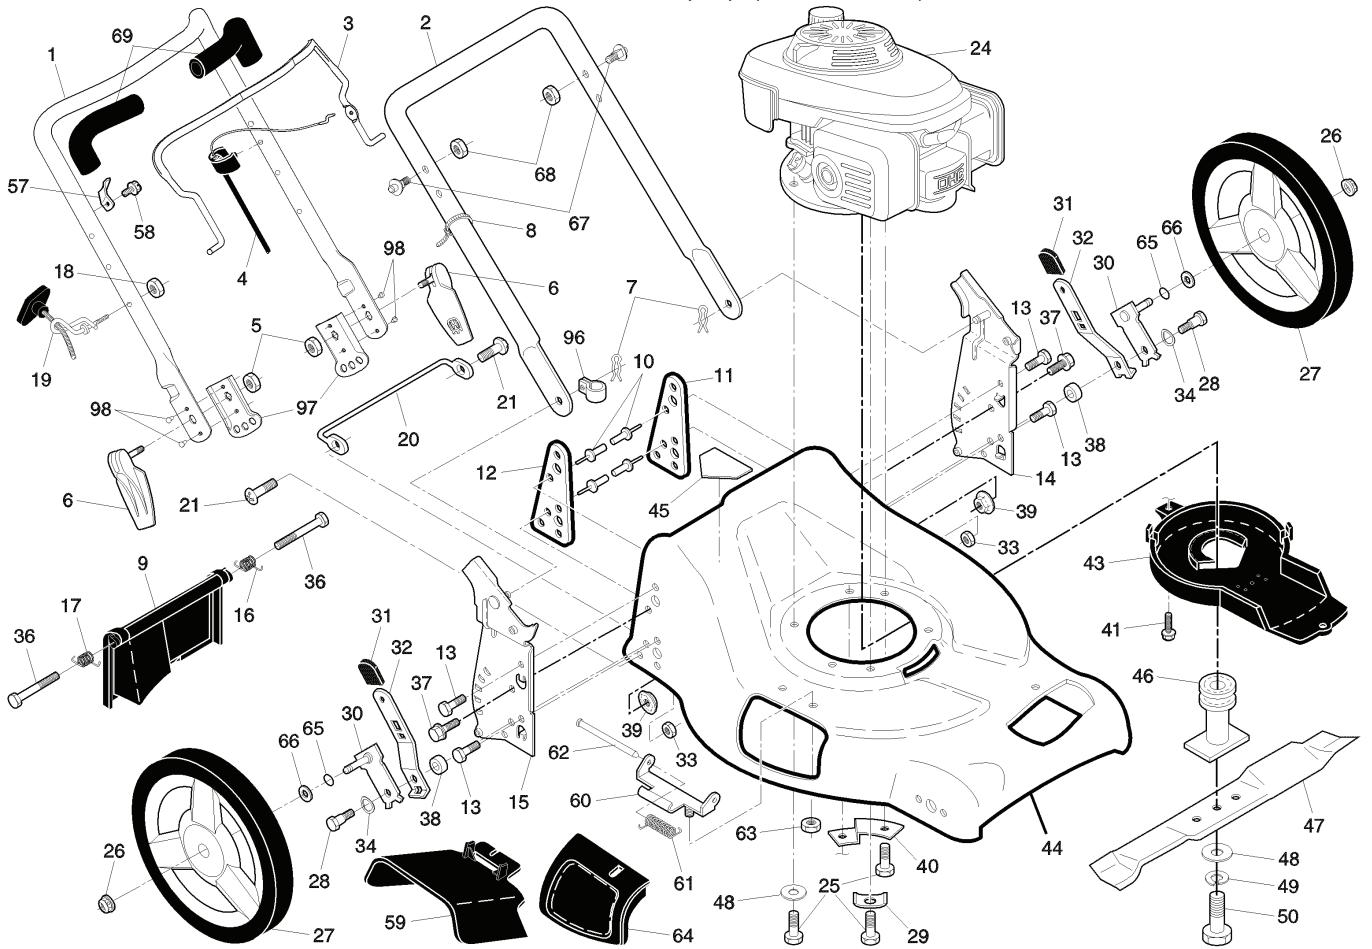

ROTARY LAWN MOWER - - MODEL NUMBER R53SV(08) (96141019301) PRODUCT NUMBER 961 41 01-93

REF.	PART NO.	DESCRIPTION	REMARK	QTY.	KIT
1	532420577	HANDLE		1	
2	532420510	HANDLE		1	
3	532186298	LEVER		1	
4	532415350	CONTROL CABLE		1	
5	532191730	NUT		1	
6	532413507	KNOB		1	
7	532051793	PIN		1	
8	532066426	HOOP		1	
9	532406985	DEFLECTOR		1	
10	532128415	RIVET		1	
11	532410540	BRACKET		1	
12	532410542	BRACKET		1	
13	817060410	SCREW		1	
14	532418113	BRACKET.ASM.HND.21FG.EZ.LHW		1	
15	532418112	BRACKET.ASM.HND.21FG.EZ.R.HWP		1	
16	532405417	SPRING		1	
17	532405418	SPRING		1	
18	532132004	NUT		1	
19	532194788	GUIDE		1	
20	532413543	FOOT.GUARD.21.DOMED.CE*SUBS/2*		1	
21	817490416	SCREW		1	
25	532150406	BOLT		1	
26	532409149	NUT		1	
27	532410815	WHEEL ASSY		1	
28	532401638	BOLT		1	
29	532125078	WASHER		1	
30	532413141	ARM		1	
31	532701037	KNOB		1	
32	532409889	SELECTOR SPRING		1	
33	873800500	LOCK NUT		1	
34	532401630	WASHER		1	
36	532184193	BOLT		1	
37	874780512	SCREW		1	
38	532401629	SPACER		1	
39	532155377	NUT		1	
40	532190939	BRACKET		1	
41	532192325	SCREW		1	
43	532405844	SHIELD KIT		1	
44	532408016	KIT.HSG.21.FGD.MC.ORG.*SUBS/2*		1	
45	532182166	DECAL		1	
46	532197752	BLADE ADAPTER / PULLEY		1	
47	532199377	MOWER BLADE		1	
48	532851074	WASHER		1	
49	532850263	WASHER		1	
50	532851084	SCREW		1	
57	532125203	BRACKET		1	
58	532750634	SCREW		1	
59	532185582	DEFLECTOR		1	
60	532175735	HINGE		1	
61	532193000	HINGE		1	
62	532175650	ROD		1	
63	873800400	NUT		1	
64	532185576	DOOR		1	
65	532197480	O-RING		1	
66	532088348	WASHER		1	
67	532199255	PEN		1	
68	532751153	NUT		1	
69	532182748	HANDLE		1	
96	532197991	CLIP		1	
97	532413534	BRACKET		1	
98	532199697	RIVET		1	
-	532182191	LABEL WARNING		1