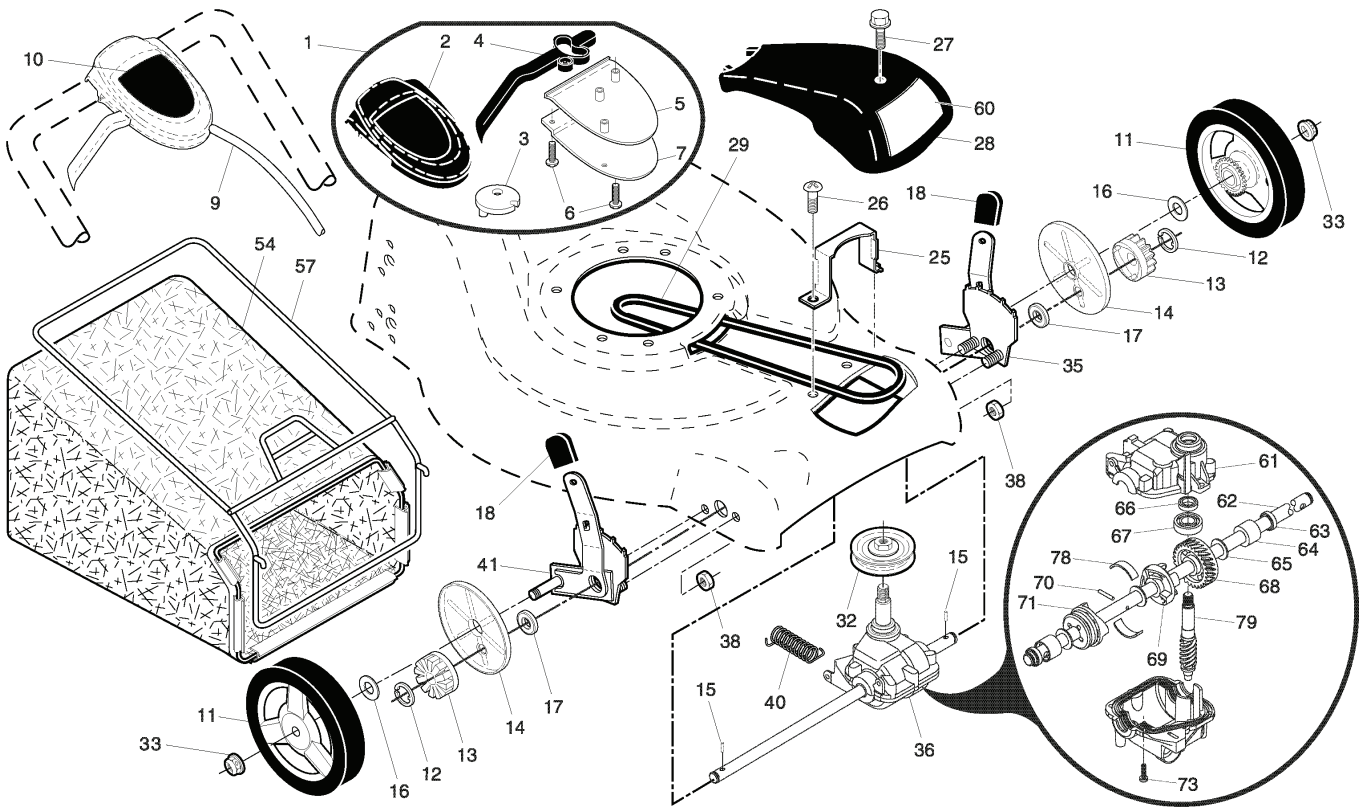

# **SPARE PARTS LIST**

ROTARY LAWN MOWER - - MODEL NUMBER **R53SV** (96141013502) PRODUCT NUMBER 961 41 01-35

REF.	PART NO.	DESCRIPTION	REMARK	QTY.	KIT
1	532407316	DRIVE CONTROL		1	
2	532411673	COVER		1	
3	532406262	PULLEY		1	
4	532190039	LEVER		1	
5	532411664	COVER		1	
6	532181698	SCREW		1	
7	532400723	BRACKET		1	
9	532406259	CABLE ASSY		1	
11	532402567	WHEEL		1	
12	812000058	E-CLIP		1	
13	532403849	PINION		1	
14	532189403	DUST COVER		1	
15	532404845	PAWL DRIVE		1	
16	532067725	WASHER		1	
17	532404831	BEARING ASM		1	
18	532701037	KNOB		1	
25	532411663	GUIDE COURROIE		1	
26	532163409	SCREW		1	
27	532175262	SCREW		1	
28	532185579	DRIVE COVER		1	
29	532194149	BELT		1	
32	532194018	PULLEY		1	
33	532409148	NUT		1	
36	532404833	GEARCASE ASSEMBLY, COMPLETE		1	
38	873800400	NUT		1	
40	532406558	SPRING		1	
54	532401903	BAG		1	
57	532401802	FRAME		1	
60	532193557	DECAL		1	
61	532410726	CASE		1	
62	532410949	SHAFT OUTPUT		1	
63	532183508	SEAL, OUTPUT SHAFT		1	
64	532183511	BUSHING		1	
65	532183509	WASHER		1	
66	532183514	SEAL, INPUT SHAFT		1	
67	532183506	BALL BEARING		1	
68	532410729	GEAR		1	
69	532410732	FIXED DOG CLUTCH		1	
70	532410733	PEN		1	
71	532410730	MOVEABLE DOG CLUTCH		1	
73	532183513	SCREW		1	
74	532410734	CASE		1	
78	532410731	SPRING		1	
79	532410727	SHAFT WORM		1	