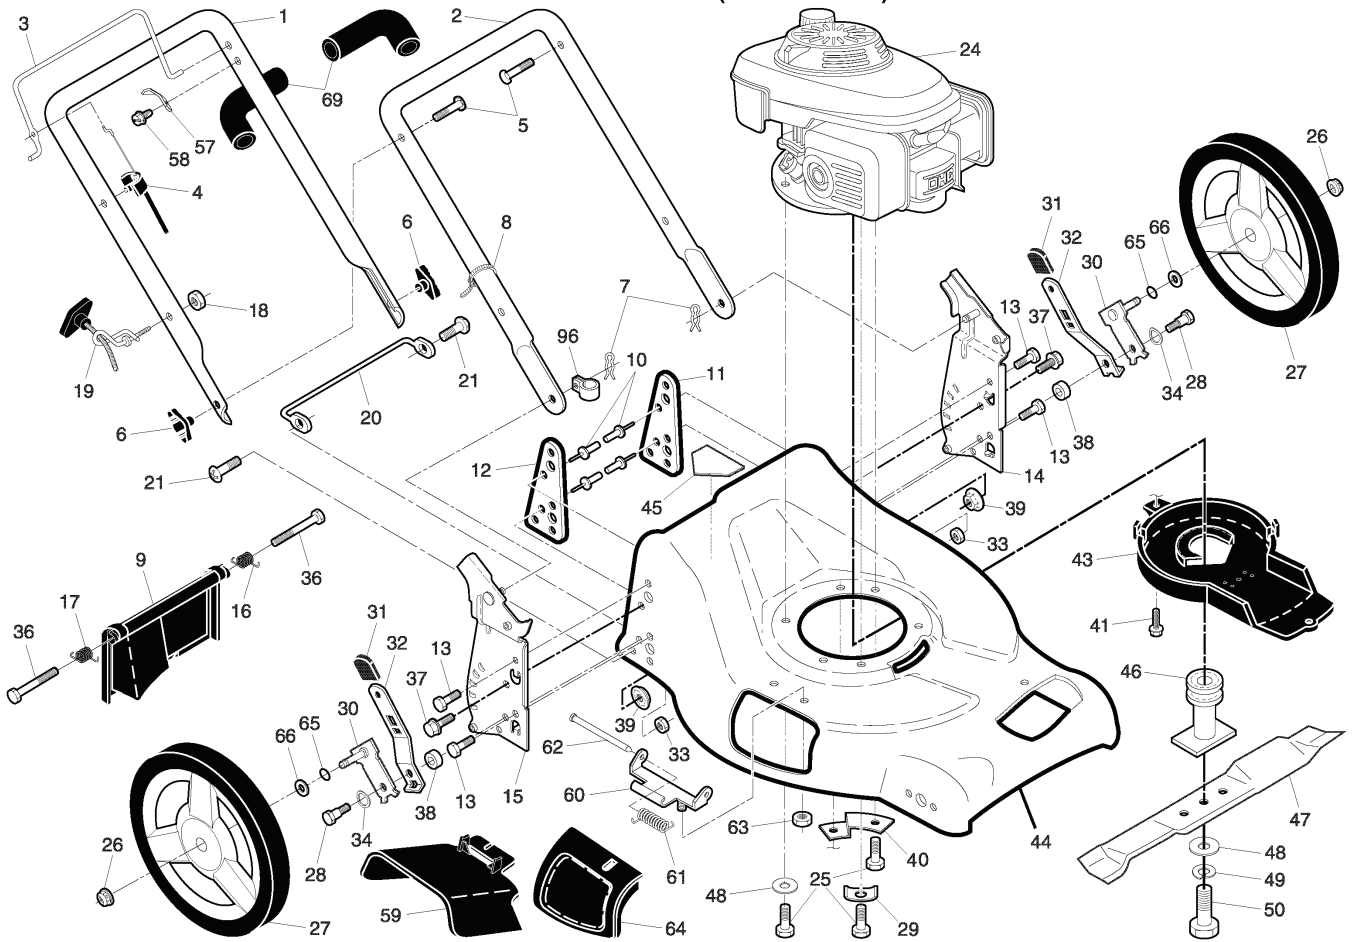

ROTARY LAWN MOWER - - MODEL NUMBER **R53SV** (96141013502) PRODUCT NUMBER 961 41 01-35

REF.	PART NO.	DESCRIPTION	REMARK	QTY.	KIT
1	532196403	HANDLE		1	
2	532153418	HANDLE		1	
3	532197019	CONTROL		1	
4	532183567	CABLE		1	
5	532191574	SCREW		1	
6	532191938	KNOB		1	
7	532051793	PIN		1	
8	532066426	HOOP		1	
9	532406985	DEFLECTOR		1	
10	532128415	RIVET		1	
11	532406573	SUPPORT BRACKET LH		1	
12	532406574	SUPPORT BRACKET RH		1	
13	817060410	SCREW		1	
14	532196037	BRACKET		1	
15	532196036	BRACKET		1	
16	532405417	SPRING		1	
17	532405418	SPRING		1	
18	532132004	NUT		1	
19	532194788	GUIDE		1	
20	532413543	FOOT.GUARD.21.DOMED.CE*SUBS/2*		1	
21	817490416	SCREW		1	
25	532150406	BOLT		1	
26	532409149	NUT		1	
27	532402595	WHEEL		1	
28	532401638	BOLT		1	
29	532125078	WASHER		1	
30	532413141	ARM		1	
31	532701037	KNOB		1	
32	532409889	SELECTOR SPRING		1	
33	873800500	LOCK NUT		1	
34	532401630	WASHER		1	
36	532184193	BOLT		1	
37	874780512	SCREW		1	
38	532401629	SPACER		1	
39	532155377	NUT		1	
40	532190939	BRACKET		1	
41	532192325	SCREW		1	
43	532405844	SHIELD KIT		1	
44	532408016	KIT.HSG.21.FGD.MC.ORG.*SUBS/2*		1	
45	532182166	DECAL		1	
46	532197752	BLADE ADAPTER / PULLEY		1	
47	532199377	MOWER BLADE		1	
48	532851074	WASHER		1	
49	532850263	WASHER		1	
50	532851084	SCREW		1	
57	532125162	PLATE		1	
59	532185582	DEFLECTOR		1	
60	532175735	HINGE		1	
61	532193000	HINGE		1	
62	532175650	ROD		1	
63	873800400	NUT		1	
64	532185576	DOOR		1	
65	532197480	O-RING		1	
66	532088348	WASHER		1	
69	532182748	HANDLE		1	
96	532197991	CLIP		1	
-	532182191	LABEL WARNING		1	
-	532411345	OPERATOR'S MANUAL		1	
-	532411346	OPERATOR'S MANUAL		1	
-	532411342	OPERATOR'S MANUAL		1