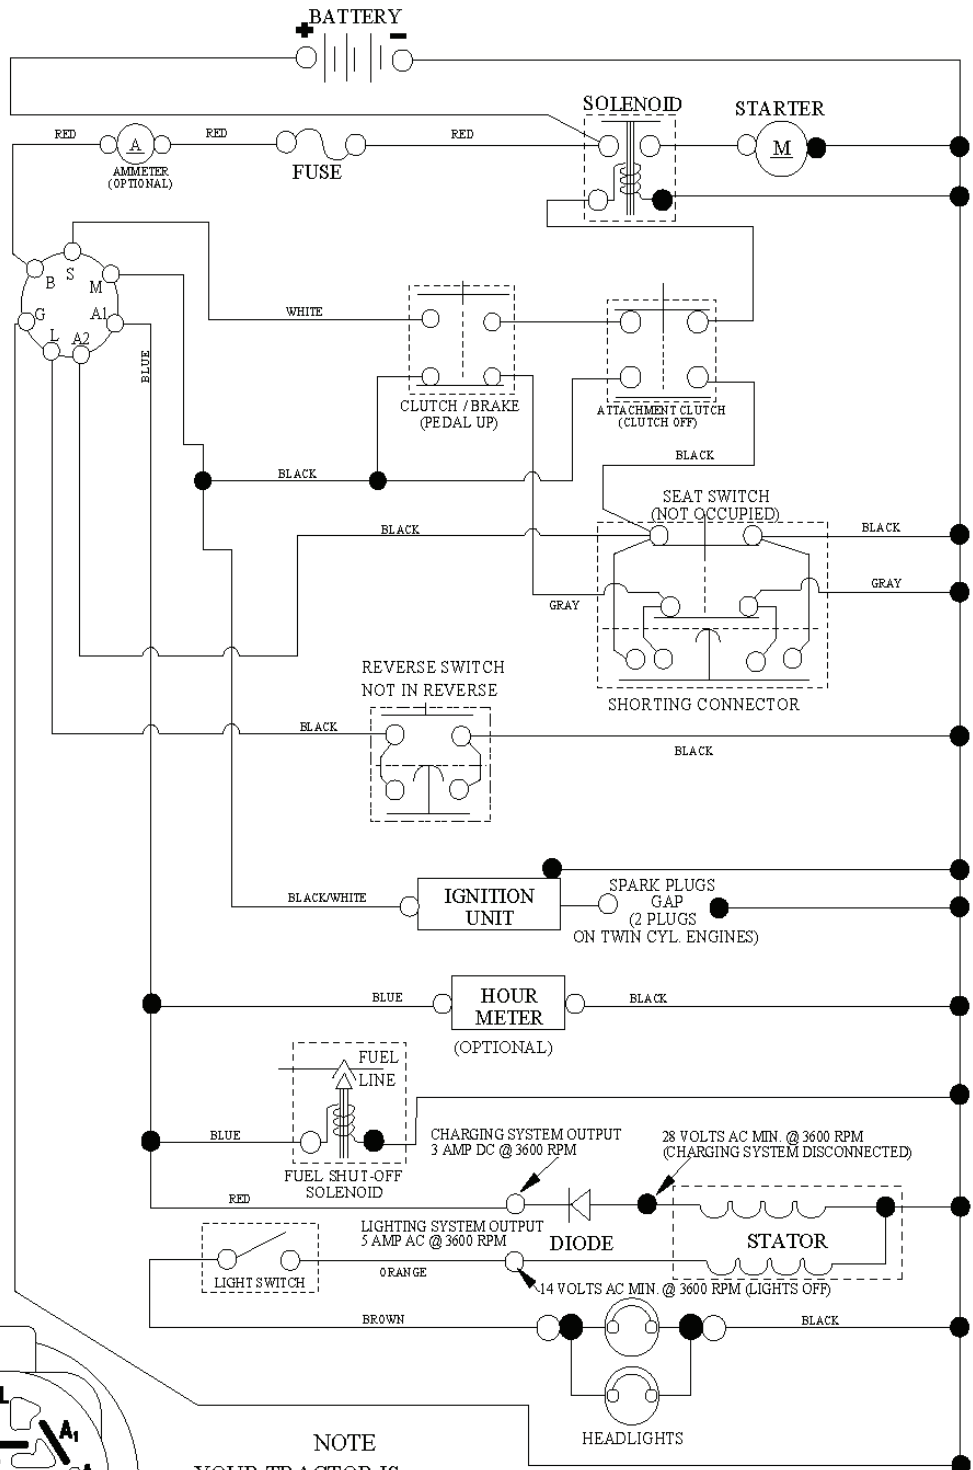

IGNITION SWITCH

POSITION	CIRCUIT	"MAKE"
OFF	M+G+A1	
RUN/OVERRIDE	B+A1	
RUN	B+A1	L+A2
START	B + S + A1	

NOTE
YOUR TRACTOR IS EQUIPPED WITH A SPECIAL ALTERNATOR SYSTEM. THE LIGHTS ARE NOT CONNECTED TO THE BATTERY, BUT HAVE THEIR OWN ELECTRICAL SOURCE. BECAUSE OF THIS, THE BRIGHTNESS OF THE LIGHTS WILL CHANGE WITH ENGINE SPEED. AT IDLE THE LIGHTS WILL DIM. AS THE ENGINE IS SPEEDED UP, THE LIGHTS WILL BECOME THEIR BRIGHTEST.

WIRING INSULATED CLIPS
NOTE: IF WIRING INSULATED CLIPS WERE REMOVED FOR SERVICING OF UNIT, THEY SHOULD BE RE-INSTALLED TO PROPERLY SECURE YOUR WIRING.