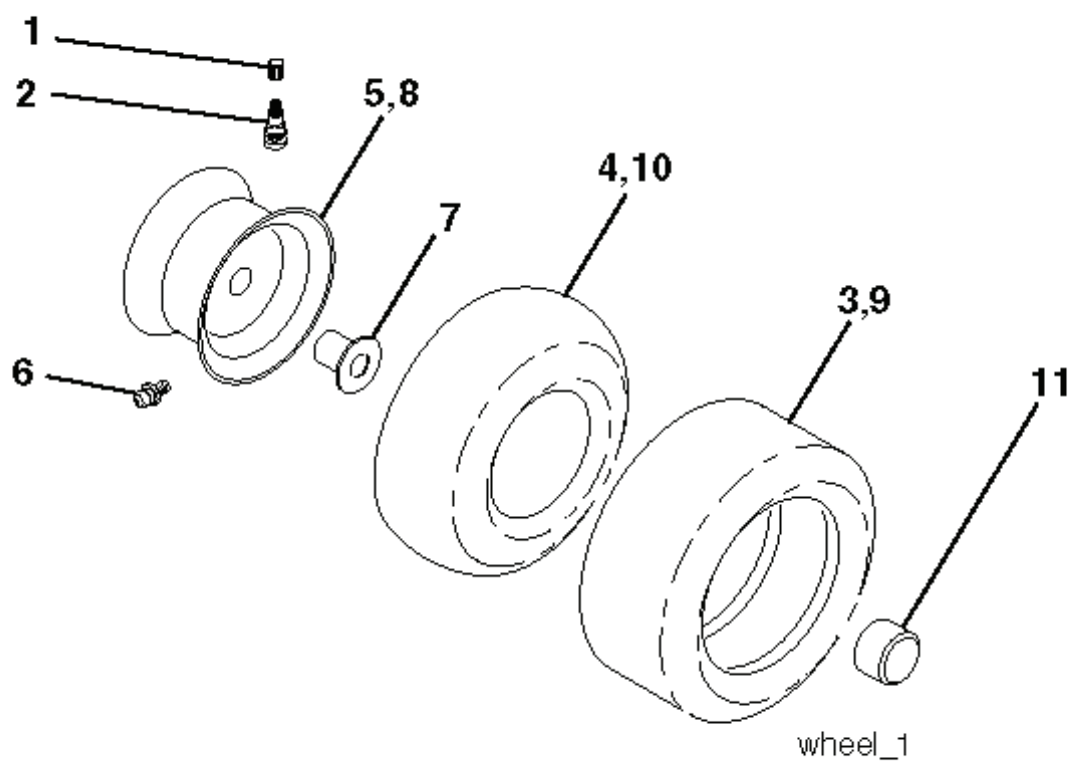

WIRING INSULATED CLIPS
 NOTE: IF WIRING INSULATED CLIPS WERE REMOVED FOR SERVICING OF UNIT, THEY SHOULD BE RE-INSTALLED TO PROPERLY SECURE YOUR WIRING.

REF.	PART NO.	DESCRIPTION	REMARK	QTY.	KIT
1	532401042	SIEGE CONDUCTEUR		1	
2	532140551	BRACKET		1	
3	871110616	SCREW		1	
4	819131610	WASHER		1	
5	532145006	CLIP		1	
6	873800600	NUT		1	
7	532124181	SPRING		1	
8	817000616	SCREW		1	
9	819131614	WASHER		1	
10	532195530	BERCEAU DE SIEGE CONDUCTEUR		1	
12	532174648	BRACKET		1	
13	532121248	BUSHING		1	
14	872050412	BOLT		1	
15	532134300	SPACER		1	
16	532121250	SPRING		1	
17	532123976	LOCKNUT		1	
21	532171852	BOLT		1	
22	873800500	LOCK NUT		1	
23	871110814	BOLT		1	
24	819171912	WASHER		1	
25	532127018	BOLT		1	
26	810040800	WASHER		1	

steering_pl.lt_68_r2

REF.	PART NO.	DESCRIPTION	REMARK	QTY.	KIT
1	532186780	STEERING WHEEL		1	
2	532418168	AXLE		1	
3	532169840	SPINDLE		1	
4	532169839	SPINDLE		1	
5	532124931	WASHER		1	
6	532121748	WASHER		1	
7	819272016	WASHER		1	
8	812000029	RETAINER RING		1	
9	532124937	BEARING COL. STRG.		1	
10	532175121	ROD		1	
11	810040600	WASHER		1	
13	532136518	PIPE		1	
15	873900600	NUT		1	
17	532190753	ROD		1	
26	532126847	BUSHING		1	
28	819131416	WASHER		1	
29	817000612	SCREW		1	
30	876020412	SPLIT PIN		1	
32	532192757	TIGE D'ASSEMBLAGE		1	
34	810040500	WASHER		1	
36	532155099	BUSHING		1	
37	532152927	SCREW		1	
38	532192916	INSERT DE VOLANT		1	
39	819113812	WASHER		1	
40	873540600	NUT		1	
41	532186737	ADAPTER		1	
42	532169633	SLEEVE		1	
43	532121749	WASHER		1	
44	532190752	SHAFT		1	
46	532121232	HUB CAP		1	
65	532414736	SPACER		1	
67	872110618	BOLT		1	
68	532169827	SHAFT		1	
71	532175146	STEERING GEAR		1	
82	532199978	SUPPORT ESSIEU AVANT		1	
88	532175118	BOLT		1	
91	532175553	SPRING		1	
95	532188967	WASHER		1	
97	532428982	BOLT		1	