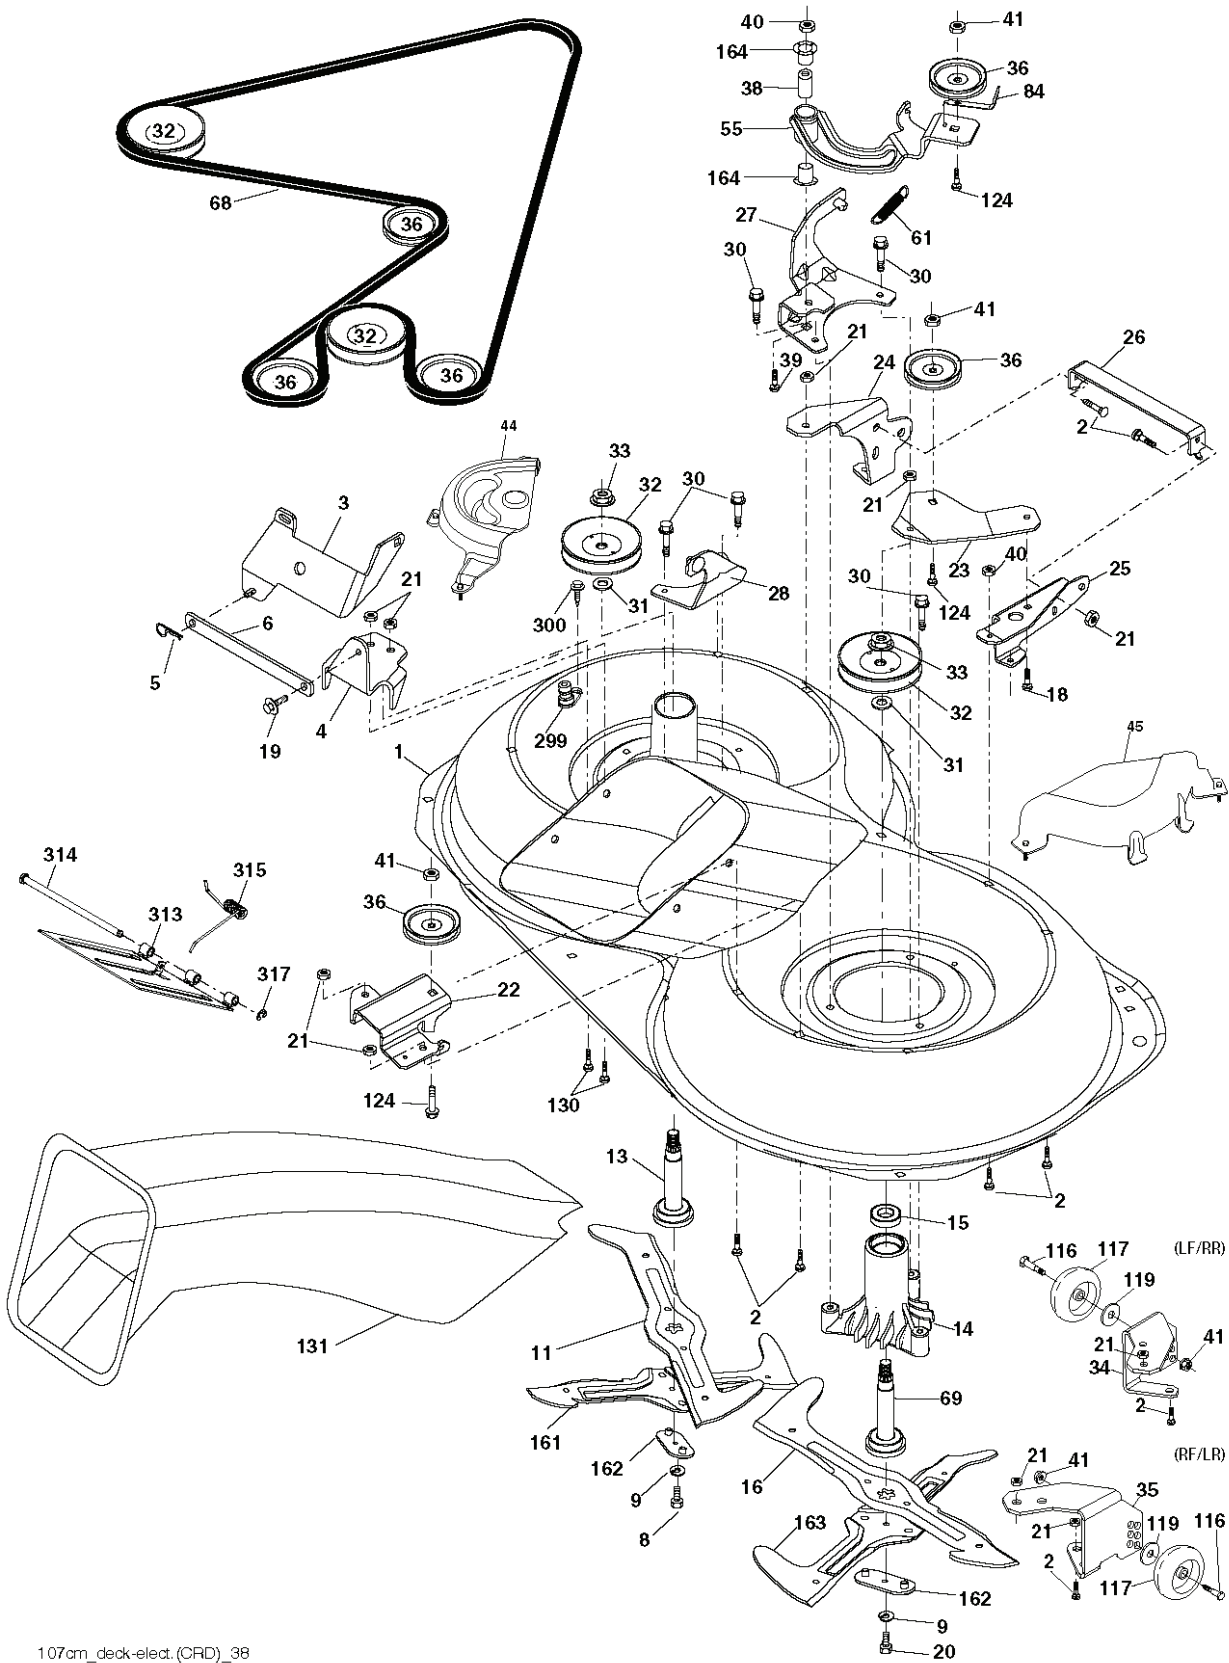

REF.	PART NO.	DESCRIPTION	REMARK	QTY.	KIT
1	532178385	THROTTLE TRIGGER		1	
2	532416358	SCREW		1	
3	000000000	W/O DESCRIPTION	Engine Kawa FS65 1V-AS50	1	
4	532149723	MUFFLER		1	
5	532424765	EXHAUST		1	
6	532424766	EXHAUST		1	
8	532171877	BOLT		1	
10	532434017	SHIELD		1	
13	532178151	MUFFLER GASKET		1	
14	532148456	TUBE		1	
23	532439870	SHIELD		1	
25	532191596	COMMA*RPLPAR 532187767428		1	
29	532137180	SPARK ARRESTER KIT		1	
31	532437592	FUEL TANK		1	
33	532123487	HOSE CLAMP		1	
37	532137040	HOSE		1	
44	817670412	SCREW		1	
45	817000612	SCREW		1	
46	819091416	WASHER		1	
81	873510400	NUT		1	
91	532187495	BUSHING		1	
105	817120616	SCREW		1	
116	532184362	NUT		1