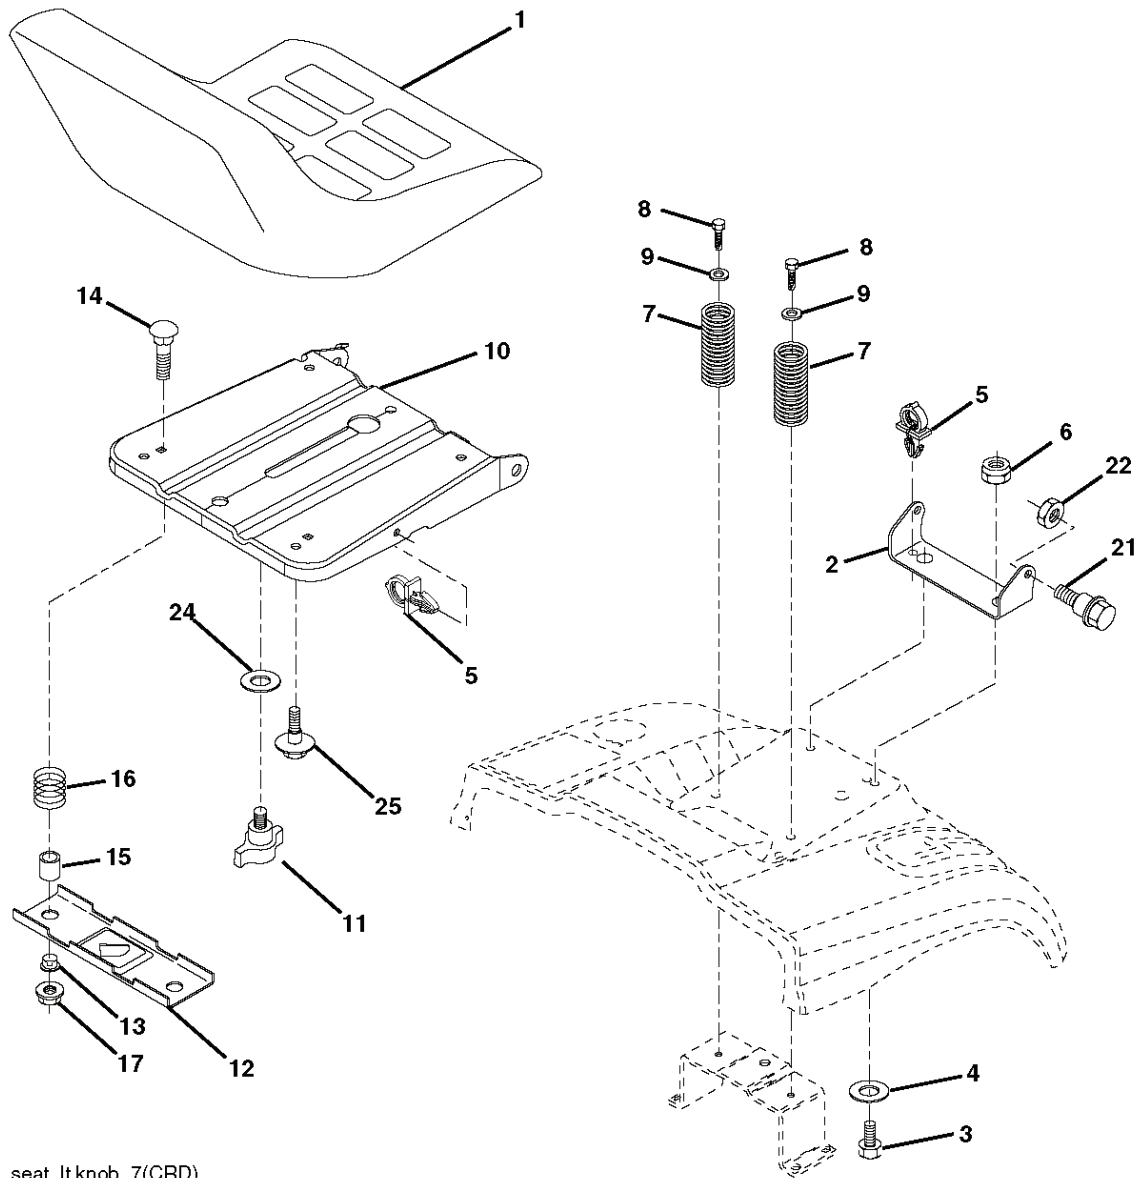

IGNITION SWITCH

POSITION	CIRCUIT	"MAKE"
OFF	M+G+A1	
RUN/OVERRIDE	B+A1	
RUN	B+A1	L+A2
START	B + S + A1	

WIRING INSULATED CLIPS
 NOTE: IF WIRING INSULATED CLIPS WERE REMOVED FOR SERVICING OF UNIT, THEY SHOULD BE RE-INSTALLED TO PROPERLY SECURE YOUR WIRING.

03048

PTO SWITCH

POSITION	CIRCUIT
OFF	C + G, B + H
ON	C + F, B + E, A + D

RELAY

NON-REMOVABLE CONNECTIONS

REMOVABLE CONNECTIONS

seat_lt.knob_7(CRD)

REF.	PART NO.	DESCRIPTION	REMARK	QTY.	KIT
1	532188715	SIEGE CONDUCTEUR		1	
2	532140551	BRACKET		1	
3	871110616	SCREW		1	
4	819131610	WASHER		1	
5	532145006	CLIP		1	
6	873800600	NUT		1	
7	532124181	SPRING		1	
8	817000616	SCREW		1	
9	819131614	WASHER		1	
10	532195530	BERCEAU DE SIEGE CONDUCTEUR		1	
11	532166369	WING NUT		1	
12	532174648	BRACKET		1	
13	532121248	BUSHING		1	
14	872050412	BOLT		1	
15	532121249	SPACER		1	
16	532123740	SPRING		1	
17	532123976	LOCKNUT		1	
21	532171852	BOLT		1	
22	873800500	LOCK NUT		1	
24	819171912	WASHER		1	
25	532127018	BOLT		1	