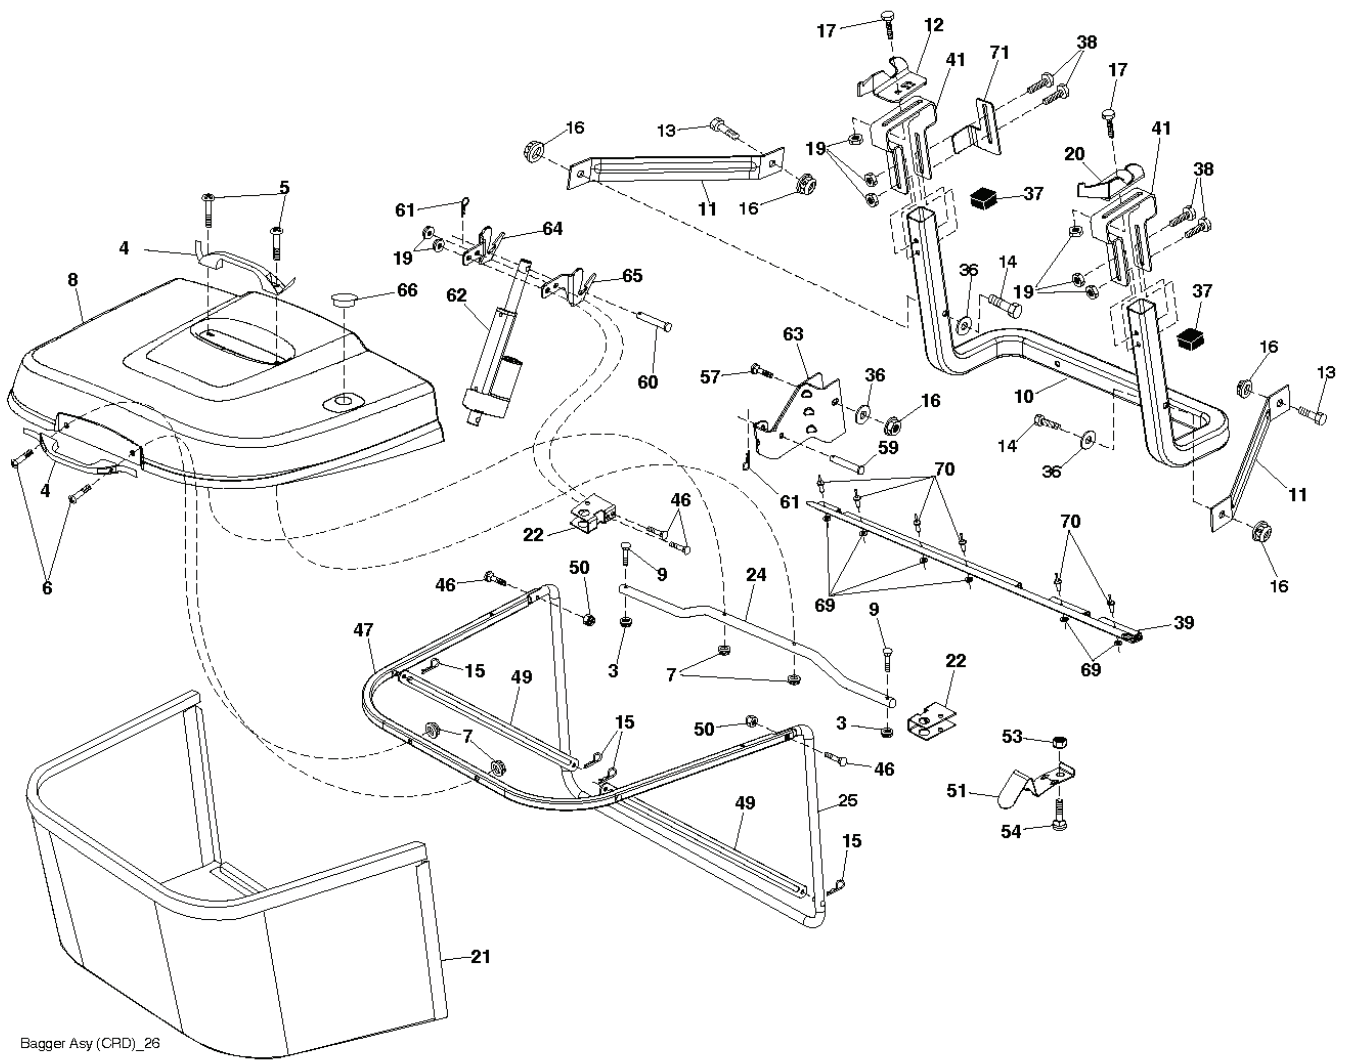

REF.	PART NO.	DESCRIPTION	REMARK	QTY.	KIT
1	532405007	PLUNGE		1	
2	532198070	SHAFT		1	
3	532188822	GROOVED PIN		1	
4	812000002	RETAINER RING		1	
5	819211621	WASHER		1	
6	532120183	BEARING		1	
7	532125631	HANDLE		1	
8	532122365	PLUG		1	
11	532165829	ROD		1	
12	532165831	ROD		1	
13	532124670	RETAINER RING		1	
15	532173288	LINK		1	
16	873350800	NUT		1	
17	532175689	BRACKET		1	
18	873800800	NUT		1	
19	532139868	LEVER		1	
20	532194209	SPRING		1	
23	532110807	NUT		1	
24	819131016	WASHER		1	
25	532164024	SPRING		1	
26	532169484	PIN		1	
27	532164543	ROD		1	
28	873350600	NUT		1	
29	532138057	KNOB		1	
30	532150233	TRUNNION		1	
31	532169865	BEARING		1	
32	873540600	NUT		1	
36	532155097	INDICATOR		1	
37	532123935	PLUG		1	
38	817060516	SCREW		1	
40	819112410	WASHER		1	
41	532123934	INDICATOR		1	
49	532409149	NUT		1	
50	532110452	NUT		1	

IGNITION SWITCH

POSITION	CIRCUIT	"MAKE"
OFF	M+G+A1	
RUN/OVERRIDE	B+A1	
RUN	B+A1	L+A2
START	B + S + A1	

WIRING INSULATED CLIPS
 NOTE: IF WIRING INSULATED CLIPS WERE REMOVED FOR SERVICING OF UNIT, THEY SHOULD BE RE-INSTALLED TO PROPERLY SECURE YOUR WIRING.

03048

PTO SWITCH

POSITION	CIRCUIT
OFF	C + G, B + H
ON	C + F, B + E, A + D

RELAY

NON-REMOVABLE CONNECTIONS

REMOVABLE CONNECTIONS

seat_lt.knob_7(CRD)

REF.	PART NO.	DESCRIPTION	REMARK	QTY.	KIT
1	532188715	SIEGE CONDUCTEUR		1	
2	532140551	BRACKET		1	
3	871110616	SCREW		1	
4	819131610	WASHER		1	
5	532145006	CLIP		1	
6	873800600	NUT		1	
7	532124181	SPRING		1	
8	817000616	SCREW		1	
9	819131614	WASHER		1	
10	532195530	BERCEAU DE SIEGE CONDUCTEUR		1	
11	532166369	WING NUT		1	
12	532174648	BRACKET		1	
13	532121248	BUSHING		1	
14	872050412	BOLT		1	
15	532121249	SPACER		1	
16	532123740	SPRING		1	
17	532123976	LOCKNUT		1	
21	532171852	BOLT		1	
22	873800500	LOCK NUT		1	
24	819171912	WASHER		1	
25	532127018	BOLT		1	