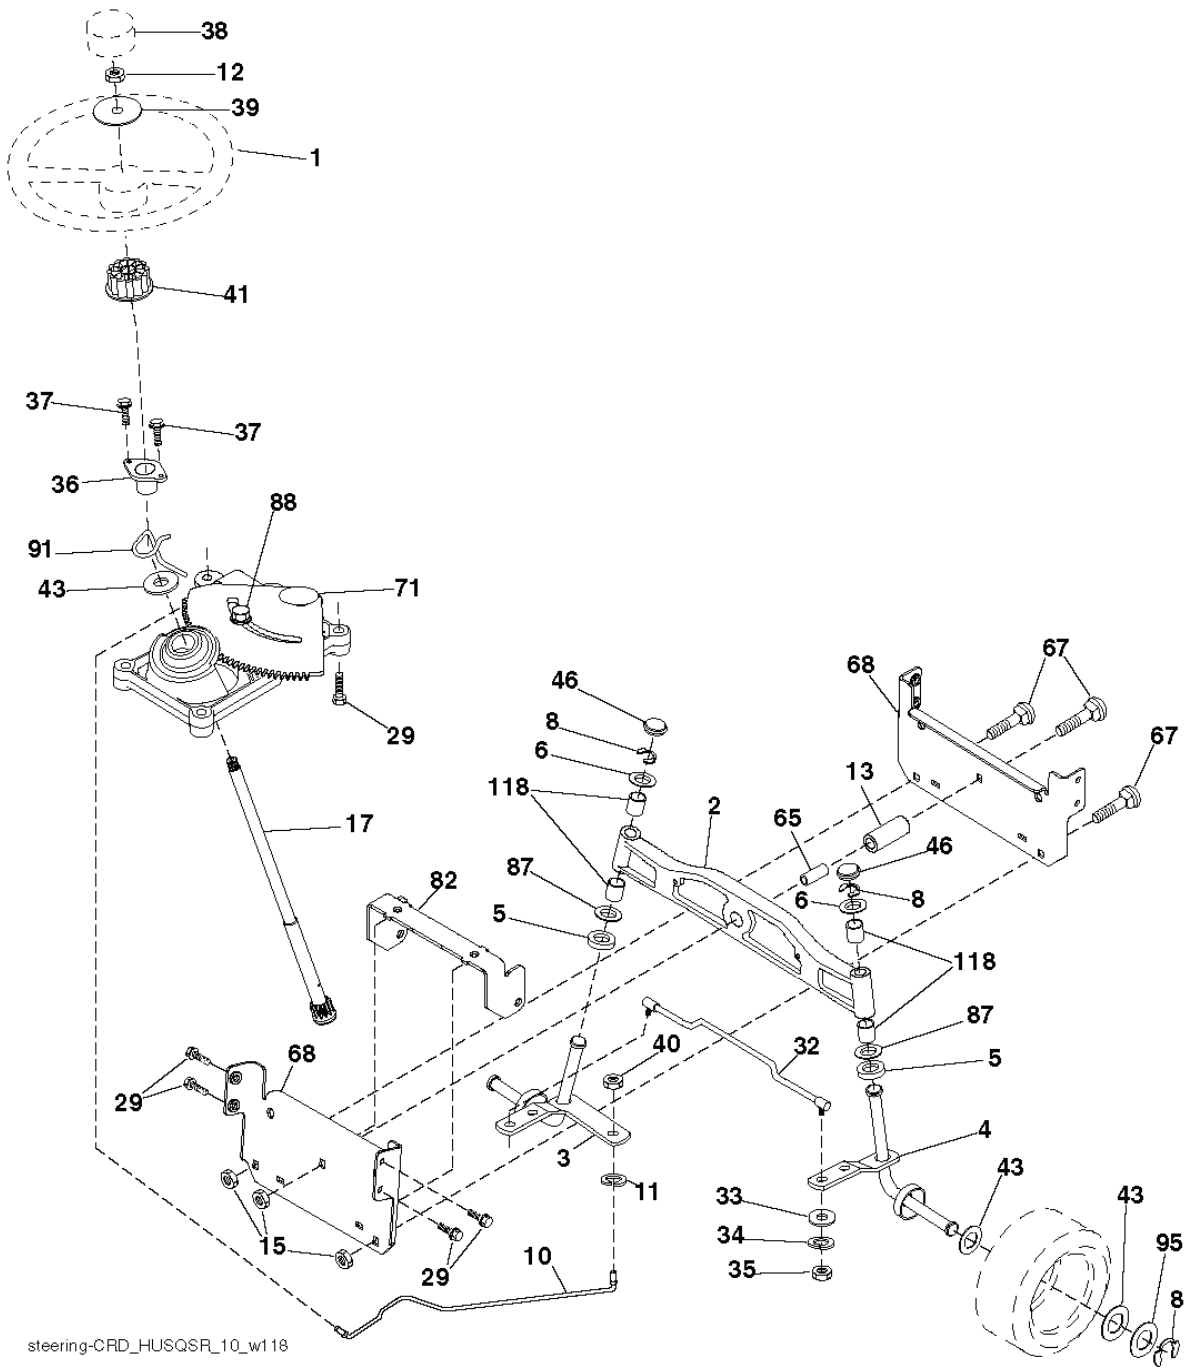

CTH222 T, 96061031100, 2010 - 11

SPARE PARTS LIST

steering-CRD_HUSQSR_10_w118

REF.	PART NO.	DESCRIPTION	REMARK	QTY.	KIT
1	532416480	STEERING WHEEL		1	
2	532193542	AXLE		1	
3	532169840	SPINDLE		1	
4	532169839	SPINDLE		1	
5	532124931	WASHER		1	
6	532121748	WASHER		1	
8	812000029	RETAINER RING		1	
10	532175121	ROD		1	
12	873940800	NUT		1	
11	810040600	WASHER		1	
13	532136518	PIPE		1	
15	873900600	NUT		1	
17	532177883	SHAFT		1	
29	817000612	SCREW		1	
32	532171888	ROD		1	
33	819111216	WASHER		1	
34	810040500	WASHER		1	
35	873540500	NUT		1	
36	532155105	BUSHING		1	
37	532152927	SCREW		1	
38	532415987	KNOB		1	
39	819183812	WASHER		1	
40	873540600	NUT		1	
41	532186737	ADAPTER		1	
43	532121749	WASHER		1	
46	532121232	HUB CAP		1	
65	532414736	SPACER		1	
67	872110618	BOLT		1	
68	532169827	SHAFT		1	
71	532175146	STEERING GEAR		1	
82	532199978	SUPPORT ESSIEU AVANT		1	
87	532173966	WASHER		1	
88	532175118	BOLT		1	
91	532175553	SPRING		1	
95	532188967	WASHER		1	
118	532406013	BEARING		1	

REF.	PART NO.	DESCRIPTION	REMARK	QTY.	KIT
1	532059192	CAP VALVE		1	
2	532065139	NIPPLE		1	
3	532106222	TIRE	Front 15 x 6.0-0	1	
4	532059904	HOSE	(Service Item Only)	1	
5	532138336	RIM	Front 6"	1	
6	532124957	FITTING	(Front Wheel Only)	1	
7	532124959	BEARING	(Front Wheel Only)	1	
8	532138337	RIM SPROCKET	Rear 8"	1	
9	532122082	TIRE	Rear 20 x 10-8	1	
10	532124926	HOSE	(Service Item Only)	1	
11	532175039	HUB CAP		1	
--	532144334	SEALING FOAM		1	

REF.	PART NO.	DESCRIPTION	REMARK	QTY.	KIT
1	532400389	LABEL		1	
3	581627301	DECAL		1	
4	532437962	DECAL		1	
6	532180432	DECAL		1	
7	532439586	DECAL		1	
8	532196841	DECAL		1	
10	532145005	DECAL		1	
11	532182166	DECAL		1	
12	532159737	DECAL		1	
13	532432641	DECAL		1	
14	532159736	DECAL		1	
17	532140837	DECAL		1	
20	532166960	DECAL		1	
21	532166286	DECAL		1	
--	532180435	DECAL		1	
--	532181917	PROTEGE*RPL.PAR 532179769418		1	
--	532181916	PROTEGE*RPL.PAR 532179768418		1	
--	532138311	DECAL		1	