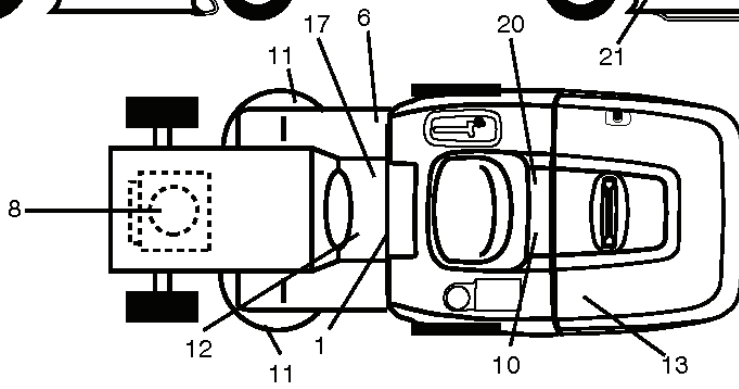

REF.	PART NO.	DESCRIPTION	REMARK	QTY.	KIT
1	532400389	LABEL		1	
3	581627301	DECAL		1	
4	532437962	DECAL		1	
6	532180432	DECAL		1	
7	532439586	DECAL		1	
8	532196841	DECAL		1	
10	532145005	DECAL		1	
11	532182166	DECAL		1	
12	532159737	DECAL		1	
13	532432641	DECAL		1	
14	532159736	DECAL		1	
17	532140837	DECAL		1	
20	532166960	DECAL		1	
21	532166286	DECAL		1	
--	532180435	DECAL		1	
--	532181917	PROTEGE*RPL.PAR 532179769418		1	
--	532181916	PROTEGE*RPL.PAR 532179768418		1	
--	532138311	DECAL		1