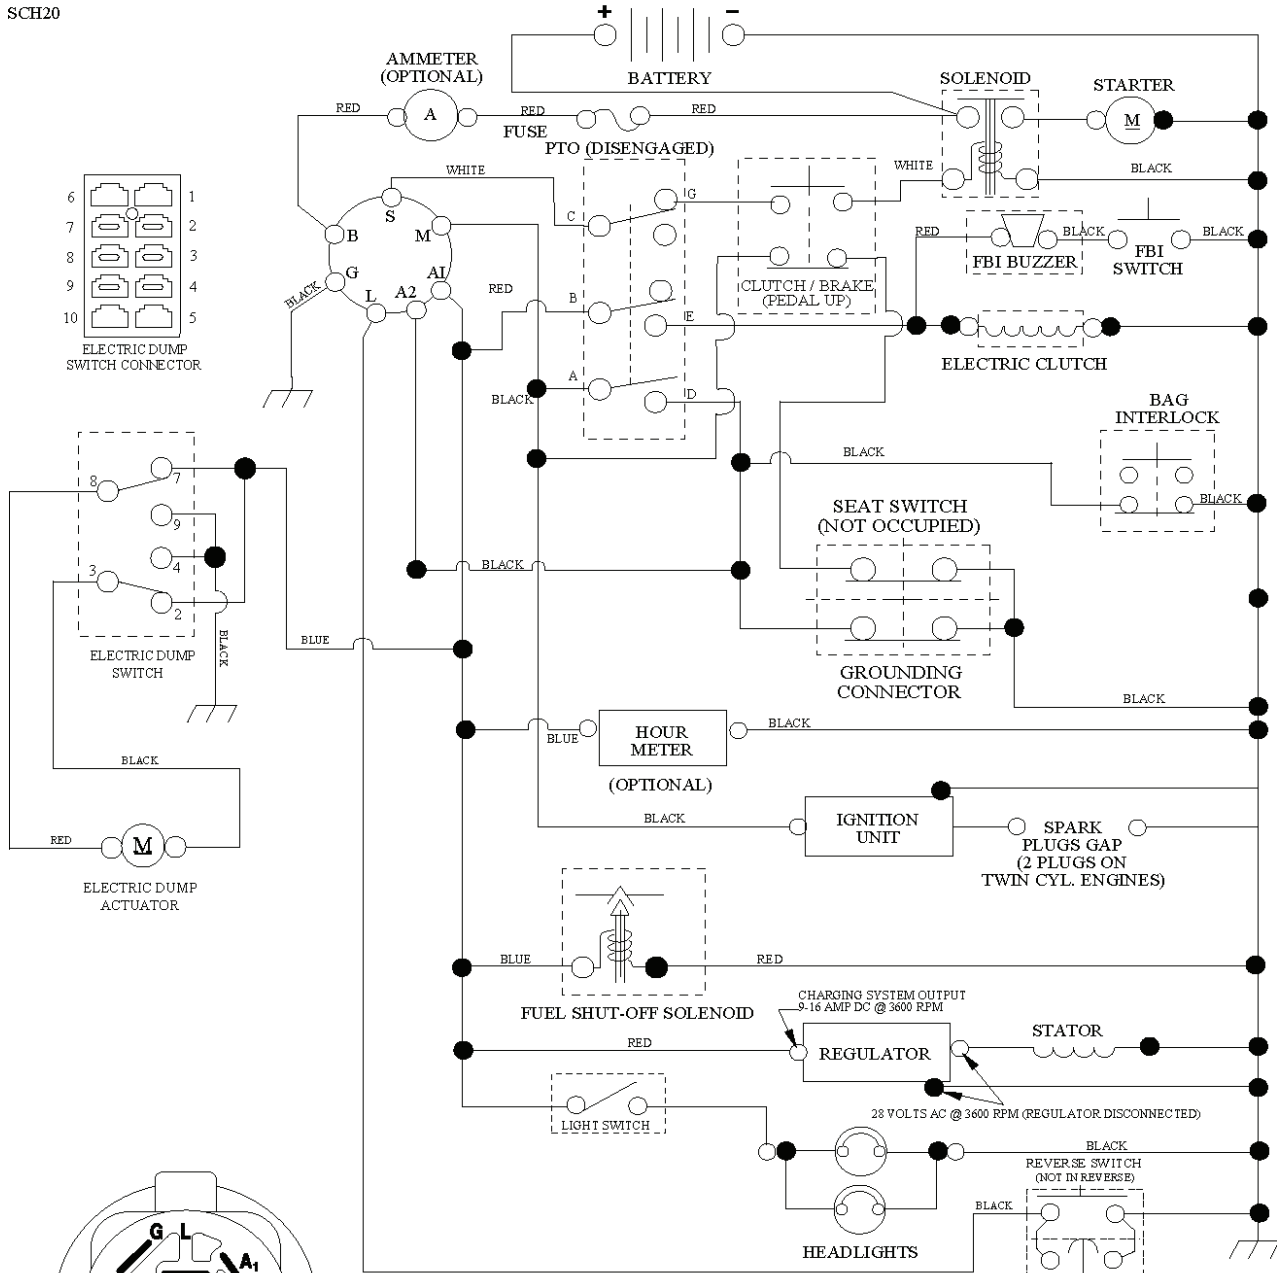

IGNITION SWITCH

POSITION	CIRCUIT	"MAKE"
OFF	M+G+A1	
RUN/OVERRIDE	B+A1	
RUN	B+A1	L+A2
START	B + S + A1	

WIRING INSULATED CLIPS
NOTE: IF WIRING INSULATED CLIPS WERE REMOVED FOR SERVICING OF UNIT, THEY SHOULD BE RE-INSTALLED TO PROPERLY SECURE YOUR WIRING.

03048

PTO SWITCH

POSITION	CIRCUIT
OFF	C + G, B + H
ON	C + F, B + E, A + D

NON-REMOVABLE CONNECTIONS

REMOVABLE CONNECTIONS