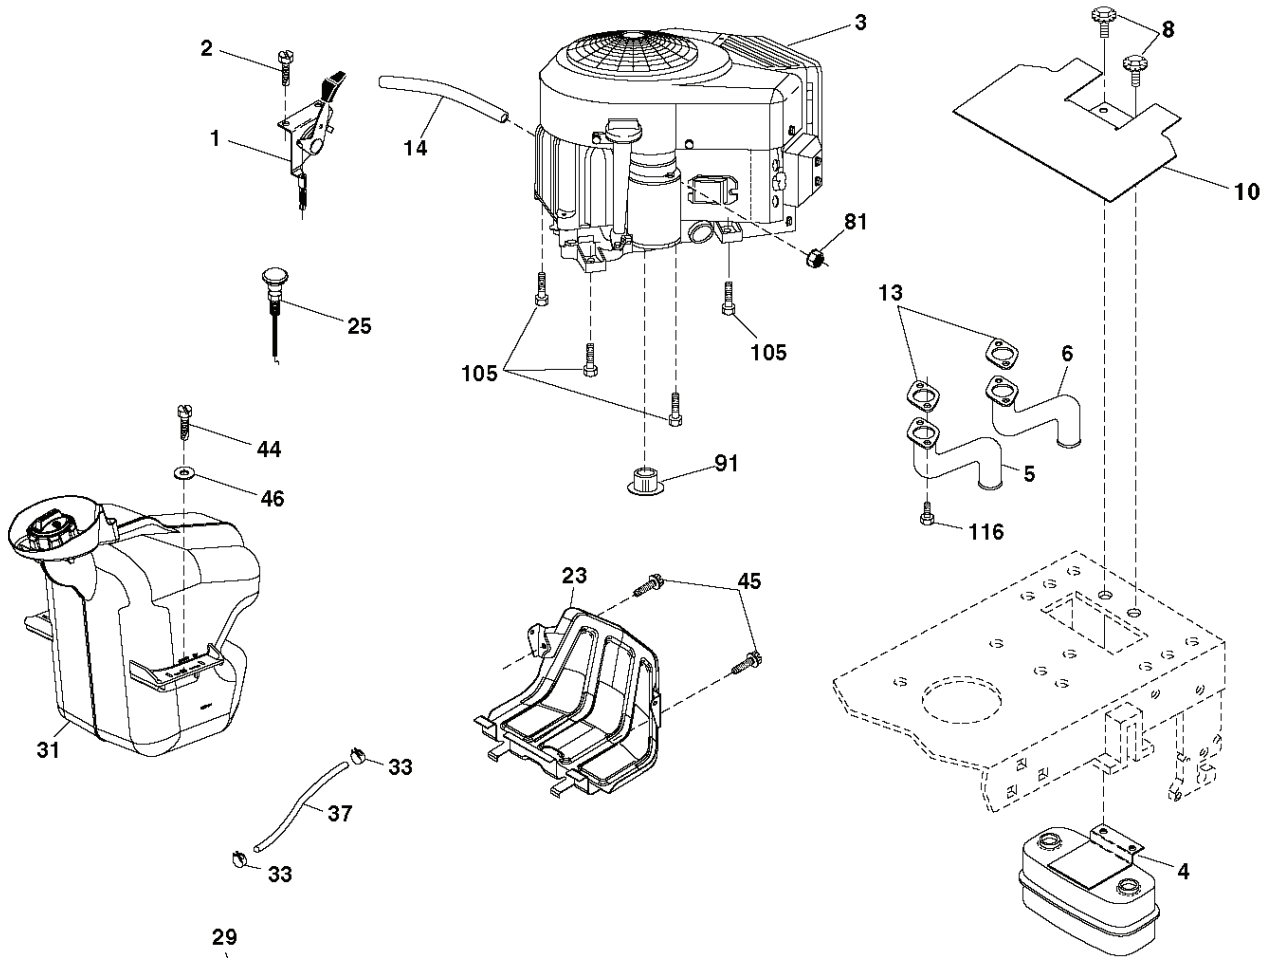

CTH222 T, 96061031100, 2010 - 11

SPARE PARTS LIST

steering-CRD_HUSQSR_10_w118

REF.	PART NO.	DESCRIPTION	REMARK	QTY.	KIT
1	532416480	STEERING WHEEL		1	
2	532193542	AXLE		1	
3	532169840	SPINDLE		1	
4	532169839	SPINDLE		1	
5	532124931	WASHER		1	
6	532121748	WASHER		1	
8	812000029	RETAINER RING		1	
10	532175121	ROD		1	
12	873940800	NUT		1	
11	810040600	WASHER		1	
13	532136518	PIPE		1	
15	873900600	NUT		1	
17	532177883	SHAFT		1	
29	817000612	SCREW		1	
32	532171888	ROD		1	
33	819111216	WASHER		1	
34	810040500	WASHER		1	
35	873540500	NUT		1	
36	532155105	BUSHING		1	
37	532152927	SCREW		1	
38	532415987	KNOB		1	
39	819183812	WASHER		1	
40	873540600	NUT		1	
41	532186737	ADAPTER		1	
43	532121749	WASHER		1	
46	532121232	HUB CAP		1	
65	532414736	SPACER		1	
67	872110618	BOLT		1	
68	532169827	SHAFT		1	
71	532175146	STEERING GEAR		1	
82	532199978	SUPPORT ESSIEU AVANT		1	
87	532173966	WASHER		1	
88	532175118	BOLT		1	
91	532175553	SPRING		1	
95	532188967	WASHER		1	
118	532406013	BEARING		1	

REF.	PART NO.	DESCRIPTION	REMARK	QTY.	KIT
1	532059192	CAP VALVE		1	
2	532065139	NIPPLE		1	
3	532106222	TIRE	Front 15 x 6.0-0	1	
4	532059904	HOSE	(Service Item Only)	1	
5	532138336	RIM	Front 6"	1	
6	532124957	FITTING	(Front Wheel Only)	1	
7	532124959	BEARING	(Front Wheel Only)	1	
8	532138337	RIM SPROCKET	Rear 8"	1	
9	532122082	TIRE	Rear 20 x 10-8	1	
10	532124926	HOSE	(Service Item Only)	1	
11	532175039	HUB CAP		1	
--	532144334	SEALING FOAM		1	

REF.	PART NO.	DESCRIPTION	REMARK	QTY.	KIT
1	532400389	LABEL		1	
3	581627301	DECAL		1	
4	532437962	DECAL		1	
6	532180432	DECAL		1	
7	532439586	DECAL		1	
8	532196841	DECAL		1	
10	532145005	DECAL		1	
11	532182166	DECAL		1	
12	532159737	DECAL		1	
13	532432641	DECAL		1	
14	532159736	DECAL		1	
17	532140837	DECAL		1	
20	532166960	DECAL		1	
21	532166286	DECAL		1	
--	532180435	DECAL		1	
--	532181917	PROTEGE*RPL.PAR 532179769418		1	
--	532181916	PROTEGE*RPL.PAR 532179768418		1	
--	532138311	DECAL		1	