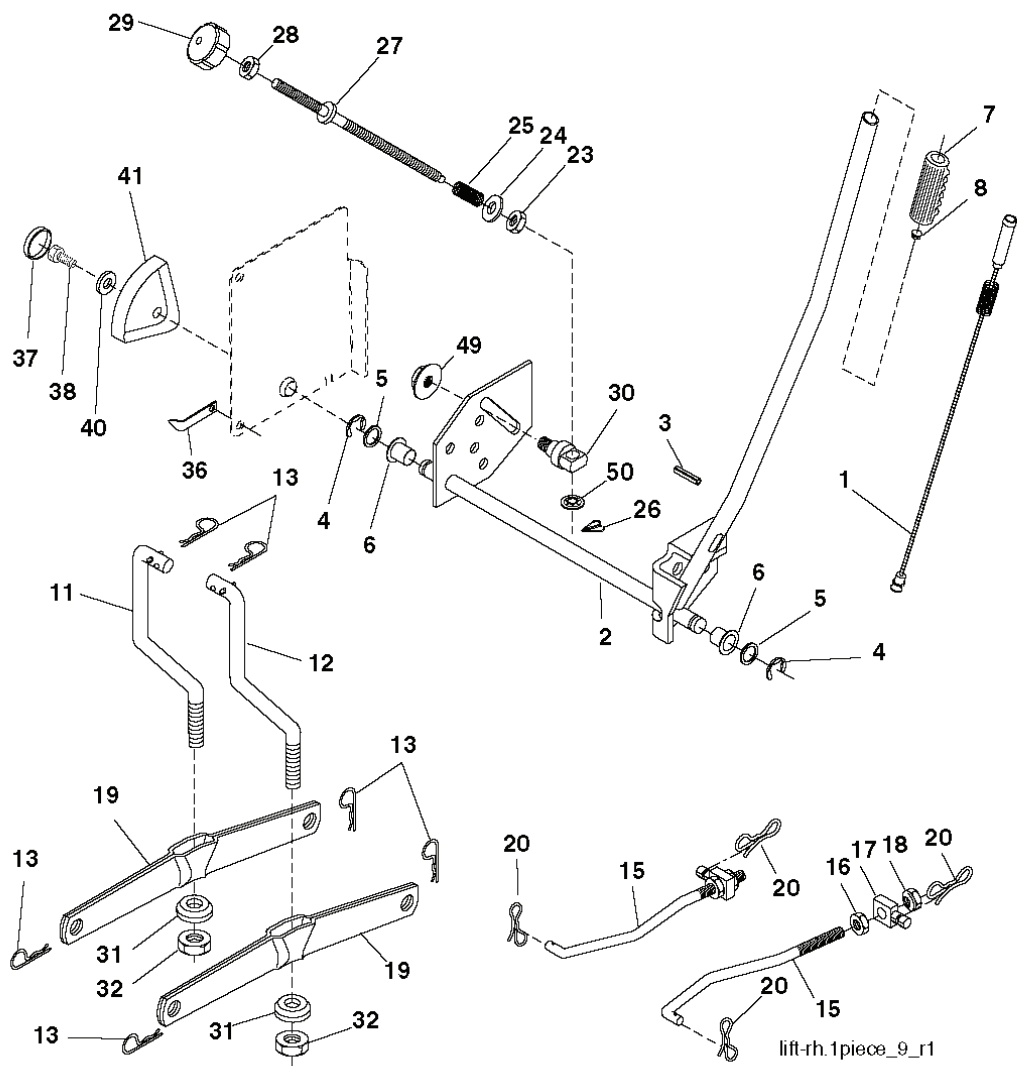

REF.	PART NO.	DESCRIPTION	REMARK	QTY.	KIT
1	532175790	MOWER HOUSING		1	
2	872140506	BOLT		1	
3	532431864	BRACKET		1	
4	532169167	BRACKET		1	
5	532124670	RETAINER RING		1	
6	532165557	ROD		1	
8	532181712	BOLT		1	
9	810030600	WASHER		1	
11	532180583	BLADE		1	
13	532137645	SHAFT		1	
14	532128774	BEARING HOUSING		1	
15	532110485	BEARING		1	
16	532180584	BLADE		1	
18	872110606	BOLT		1	
19	532132827	SPEC. BOLT		1	
20	532181713	BOLT		1	
21	873680500	NUT		1	
22	532169165	BRACKET		1	
23	532169166	BRACKET		1	
24	532413436	BRACKET		1	
25	532400105	BRACKET		1	
26	532400110	SUPPORT		1	
27	532169172	BRACKET		1	
28	532169168	BRACKET		1	
30	532173984	SCREW		1	
31	532187690	WASHER		1	
32	532198145	PULLEY		1	
33	532400234	NUT		1	
34	532400103	BRACKET		1	
35	532400104	BRACKET		1	
36	532146763	PULLEY		1	
38	532169851	SPACER		1	
39	872110622	BOLT		1	
40	873680600	NUT		1	
41	873900600	NUT		1	
44	532432773	COVER		1	
45	532432772	COVER		1	
55	532169849	LEVER		1	
61	532199487	SPRING		1	
68	532402009	BELT		1	
69	532165482	SHAFT		1	
84	532156085	BELT GUIDE		1	
116	532193406	BOLT		1	
117	532174873	WHEEL		1	
119	819132012	WASHER		1	
124	872110612	BOLT		1	
130	872110506	BOLT		1	
131	532438163	CHUTE		1	
161	532180424	BLADE		1	
162	532180878	ADAPTER		1	
163	532180425	BLADE		1	
164	532124937	BEARING COL. STRG.		1	
299	532415598	HOSE COUPLING		1	
300	532152927	SCREW		1	
313	532438197	COVER		1	
314	532435861	PEN		1	
315	532439928	SPRING		1	
317	532437988	RING		1	
--	532181857	BEARING HOUSING	(Includes housing, shaft assembly, and bearing only - pulley/nut/washer and blade bolt/washers not included).	1	
--	532181858	BEARING HOUSING		1	
--	532439257	CUTTING DECK		1