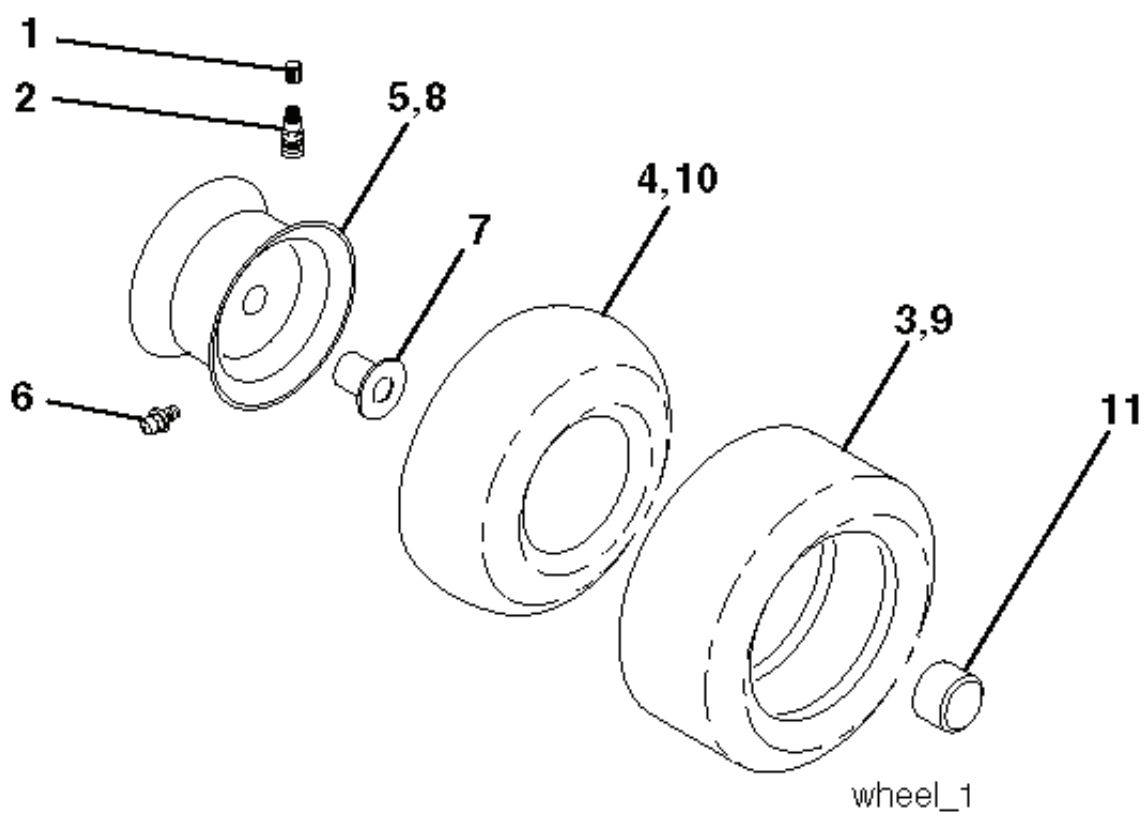

CTH222 T, 96061031100, 2010 - 11

SPARE PARTS LIST

steering-CRD_HUSQSR_10_w118

REF.	PART NO.	DESCRIPTION	REMARK	QTY.	KIT
1	532416480	STEERING WHEEL		1	
2	532193542	AXLE		1	
3	532169840	SPINDLE		1	
4	532169839	SPINDLE		1	
5	532124931	WASHER		1	
6	532121748	WASHER		1	
8	812000029	RETAINER RING		1	
10	532175121	ROD		1	
12	873940800	NUT		1	
11	810040600	WASHER		1	
13	532136518	PIPE		1	
15	873900600	NUT		1	
17	532177883	SHAFT		1	
29	817000612	SCREW		1	
32	532171888	ROD		1	
33	819111216	WASHER		1	
34	810040500	WASHER		1	
35	873540500	NUT		1	
36	532155105	BUSHING		1	
37	532152927	SCREW		1	
38	532415987	KNOB		1	
39	819183812	WASHER		1	
40	873540600	NUT		1	
41	532186737	ADAPTER		1	
43	532121749	WASHER		1	
46	532121232	HUB CAP		1	
65	532414736	SPACER		1	
67	872110618	BOLT		1	
68	532169827	SHAFT		1	
71	532175146	STEERING GEAR		1	
82	532199978	SUPPORT ESSIEU AVANT		1	
87	532173966	WASHER		1	
88	532175118	BOLT		1	
91	532175553	SPRING		1	
95	532188967	WASHER		1	
118	532406013	BEARING		1	

REF.	PART NO.	DESCRIPTION	REMARK	QTY.	KIT
1	532059192	CAP VALVE		1	
2	532065139	NIPPLE		1	
3	532106222	TIRE	Front 15 x 6.0-0	1	
4	532059904	HOSE	(Service Item Only)	1	
5	532138336	RIM	Front 6"	1	
6	532124957	FITTING	(Front Wheel Only)	1	
7	532124959	BEARING	(Front Wheel Only)	1	
8	532138337	RIM SPROCKET	Rear 8"	1	
9	532122082	TIRE	Rear 20 x 10-8	1	
10	532124926	HOSE	(Service Item Only)	1	
11	532175039	HUB CAP		1	
--	532144334	SEALING FOAM		1	