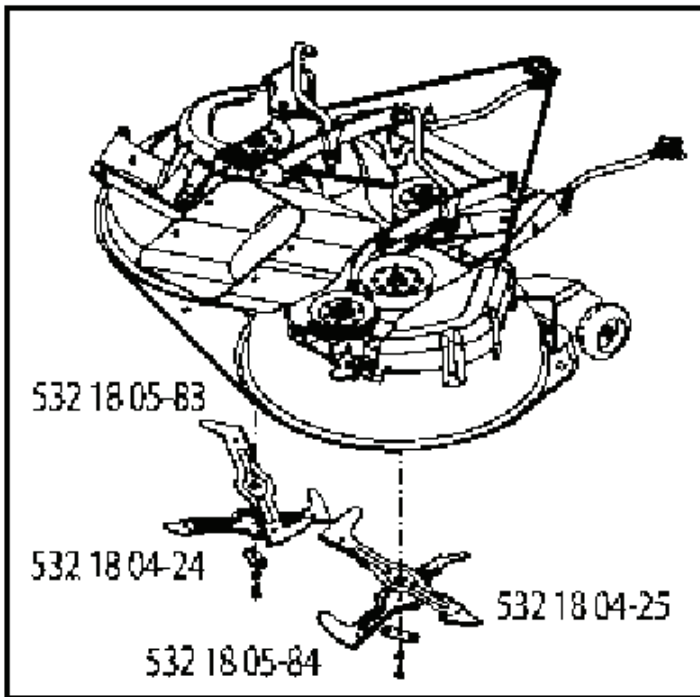

CTH222 T, 96061031100, 2010 - 11

SPARE PARTS LIST

steering-CRD_HUSQSR_10_w118

REF.	PART NO.	DESCRIPTION	REMARK	QTY.	KIT
1	532416480	STEERING WHEEL		1	
2	532193542	AXLE		1	
3	532169840	SPINDLE		1	
4	532169839	SPINDLE		1	
5	532124931	WASHER		1	
6	532121748	WASHER		1	
8	812000029	RETAINER RING		1	
10	532175121	ROD		1	
12	873940800	NUT		1	
11	810040600	WASHER		1	
13	532136518	PIPE		1	
15	873900600	NUT		1	
17	532177883	SHAFT		1	
29	817000612	SCREW		1	
32	532171888	ROD		1	
33	819111216	WASHER		1	
34	810040500	WASHER		1	
35	873540500	NUT		1	
36	532155105	BUSHING		1	
37	532152927	SCREW		1	
38	532415987	KNOB		1	
39	819183812	WASHER		1	
40	873540600	NUT		1	
41	532186737	ADAPTER		1	
43	532121749	WASHER		1	
46	532121232	HUB CAP		1	
65	532414736	SPACER		1	
67	872110618	BOLT		1	
68	532169827	SHAFT		1	
71	532175146	STEERING GEAR		1	
82	532199978	SUPPORT ESSIEU AVANT		1	
87	532173966	WASHER		1	
88	532175118	BOLT		1	
91	532175553	SPRING		1	
95	532188967	WASHER		1	
118	532406013	BEARING		1	

REF.	PART NO.	DESCRIPTION	REMARK	QTY.	KIT
1	532059192	CAP VALVE		1	
2	532065139	NIPPLE		1	
3	532106222	TIRE	Front 15 x 6.0-0	1	
4	532059904	HOSE	(Service Item Only)	1	
5	532138336	RIM	Front 6"	1	
6	532124957	FITTING	(Front Wheel Only)	1	
7	532124959	BEARING	(Front Wheel Only)	1	
8	532138337	RIM SPROCKET	Rear 8"	1	
9	532122082	TIRE	Rear 20 x 10-8	1	
10	532124926	HOSE	(Service Item Only)	1	
11	532175039	HUB CAP		1	
--	532144334	SEALING FOAM		1	