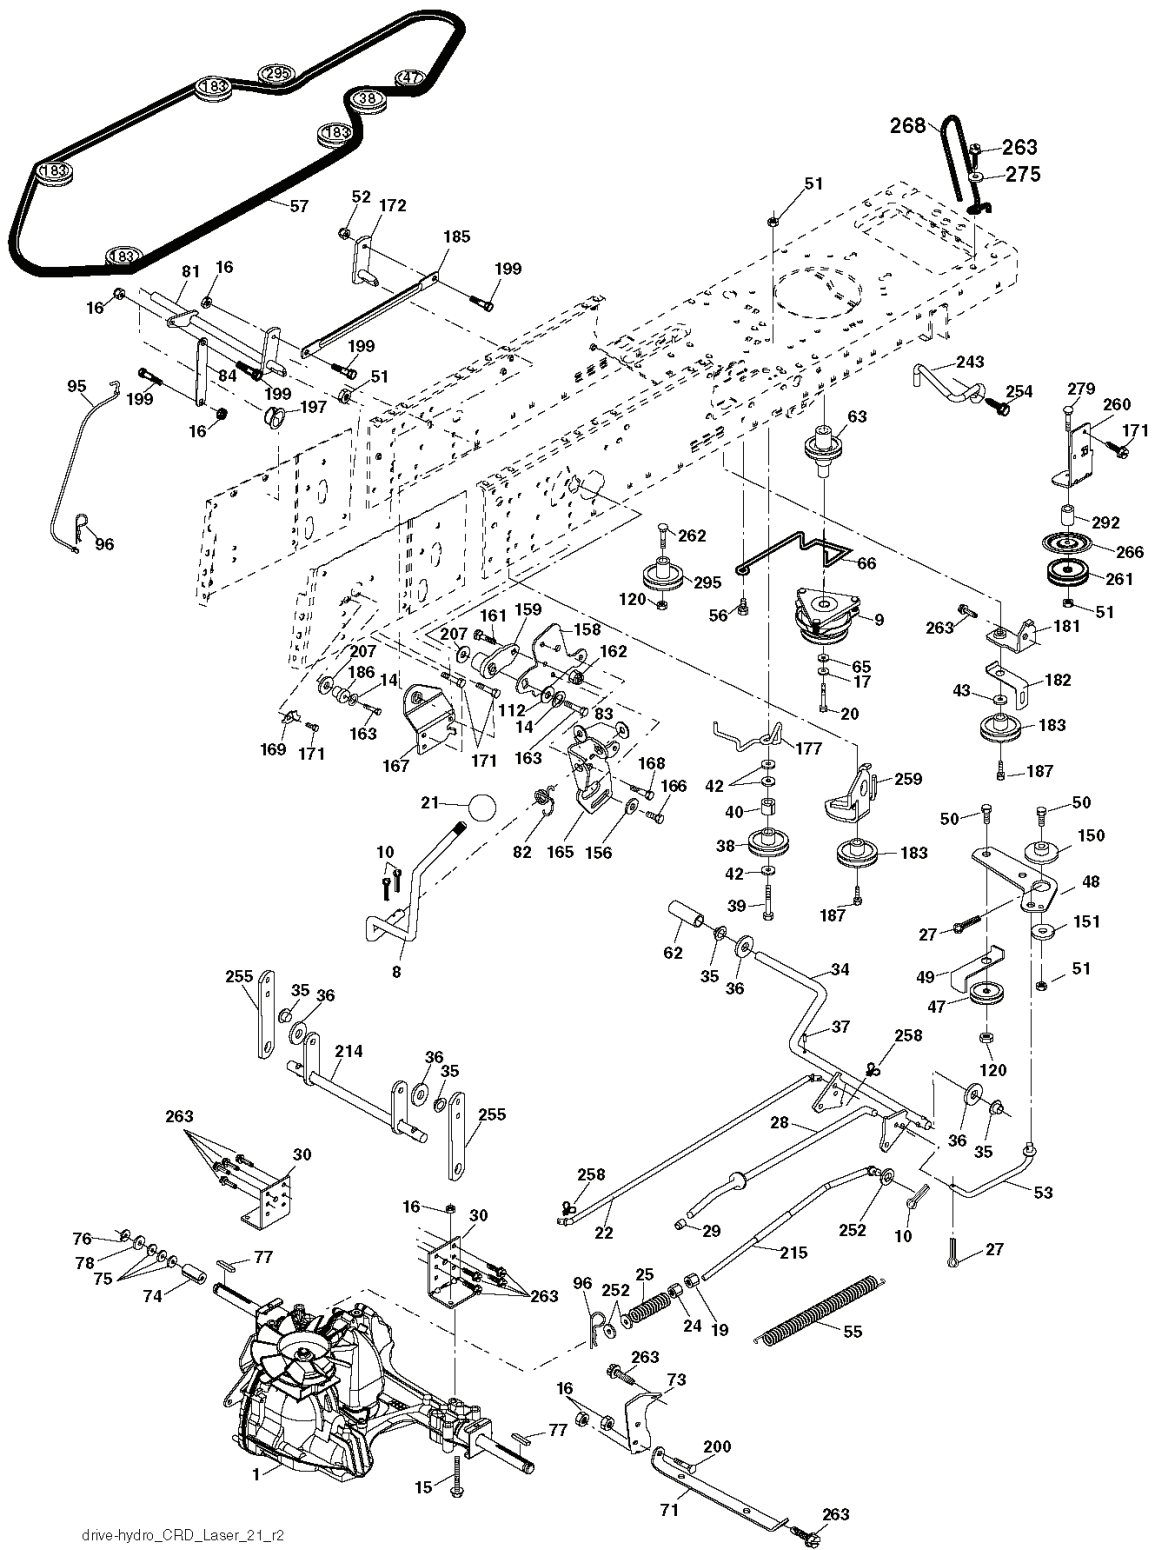

REF.	PART NO.	DESCRIPTION	REMARK	QTY.	KIT
1	000000000	W/O DESCRIPTION	Transaxle Hydro Gear 321-0510	1	
8	532192706	LEVER		1	
9	532198143	CLUTCH		1	
10	876020416	SPLIT PIN		1	
14	810040400	WASHER		1	
15	874490544	SCREW		1	
16	873800500	LOCK NUT		1	
17	532126197	WASHER		1	
19	873800600	NUT		1	
20	532173937	BOLT		1	
21	532121274	KNOB		1	
22	532175607	ROD		1	
24	873350600	NUT		1	
25	532192036	SPRING		1	
27	876020412	SPLIT PIN		1	
28	532175765	SHAFT		1	
29	532124236	PLUNGER		1	
30	532169592	BRACKET		1	
34	532175578	SHAFT		1	
35	532120183	BEARING		1	
36	819211616	WASHER		1	
37	532124963	PIN RETAINING SCREW		1	
38	532165936	PULLEY		1	
39	874760644	BOLT		1	
40	532124965	SPACER		1	
42	819131312	WASHER		1	
43	819111012	WASHER		1	
47	532127783	PULLEY		1	
48	532154407	GUIDE		1	
49	532123205	BELT GUIDE		1	
50	872110612	BOLT		1	
51	873680600	NUT		1	
52	873680500	NUT		1	
53	532199652	TIGE DE TENSION POULIE		1	
55	532105709	SPRING		1	
56	817060620	SCREW		1	
57	532170140	BELT		1	
62	532124872	PEDAL RUBBER		1	
63	532180397	PULLEY		1	
65	810040700	WASHER		1	
66	532154778	TENSIONER		1	
71	532169182	BRACKET		1	
73	532169183	ROD		1	
74	532137057	SPACER		1	
75	532121749	WASHER		1	
76	812000001	RETAINER RING		1	
77	532123583	KEY		1	
78	532121748	WASHER		1	
81	532170006	SHAFT		1	
82	532165711	SPRING		1	
83	819171216	WASHER		1	
84	532170007	LINK		1	
95	532170015	LINK		1	
96	532124788	RETAINER RING		1	
112	819091210	WASHER		1	
120	873900600	NUT		1	
150	532165850	BUSHING		1	
151	819133210	WASHER		1	
156	532166002	WASHER		1	
158	532165589	BRACKET		1	
159	532183900	LEVER		1	
161	872140406	BOLT		1	
162	873680400	NUT		1	
163	874780416	BOLT		1	
165	532165623	BRACKET		1	
166	817490510	SCREW		1	
167	532165588	BRACKET		1	
168	532165492	BOLT		1	
169	532165580	RETAINER		1	
171	817490608	SCREW		1	
172	532170271	LINK		1	
177	532165932	HOLDER		1	
181	532180211	BRACKET		1	
182	532182682	BELT GUIDE		1	
183	532199532	PULLEY		1	
185	532170008	LINK		1	
186	532165614	HUB		1