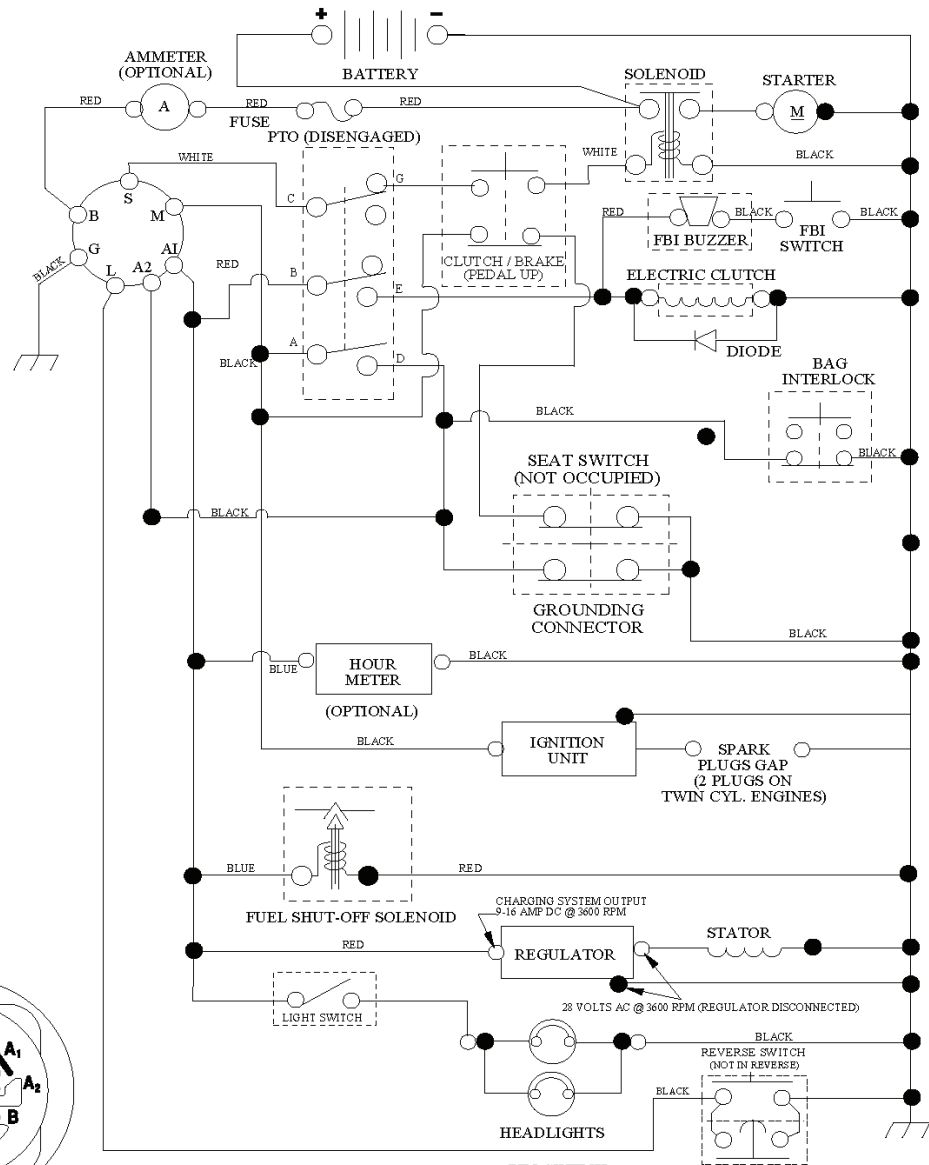

SCH05

IGNITION SWITCH

POSITION	CIRCUIT	"MAKE"
OFF	M+G+A1	
RUN/OVERRIDE	B+A1	
RUN	B+A1	L+A2
START	B+S+A1	

03048

WIRING INSULATED CLIPS
NOTE: IF WIRING INSULATED CLIPS WERE REMOVED FOR SERVICING OF UNIT, THEY SHOULD BE RE-INSTALLED TO PROPERLY SECURE YOUR WIRING.

POSITION	CIRCUIT
OFF	C + G, B + H
ON	C + F, B + E, A + D

NON-REMOVABLE CONNECTIONS

REMOVABLE CONNECTIONS