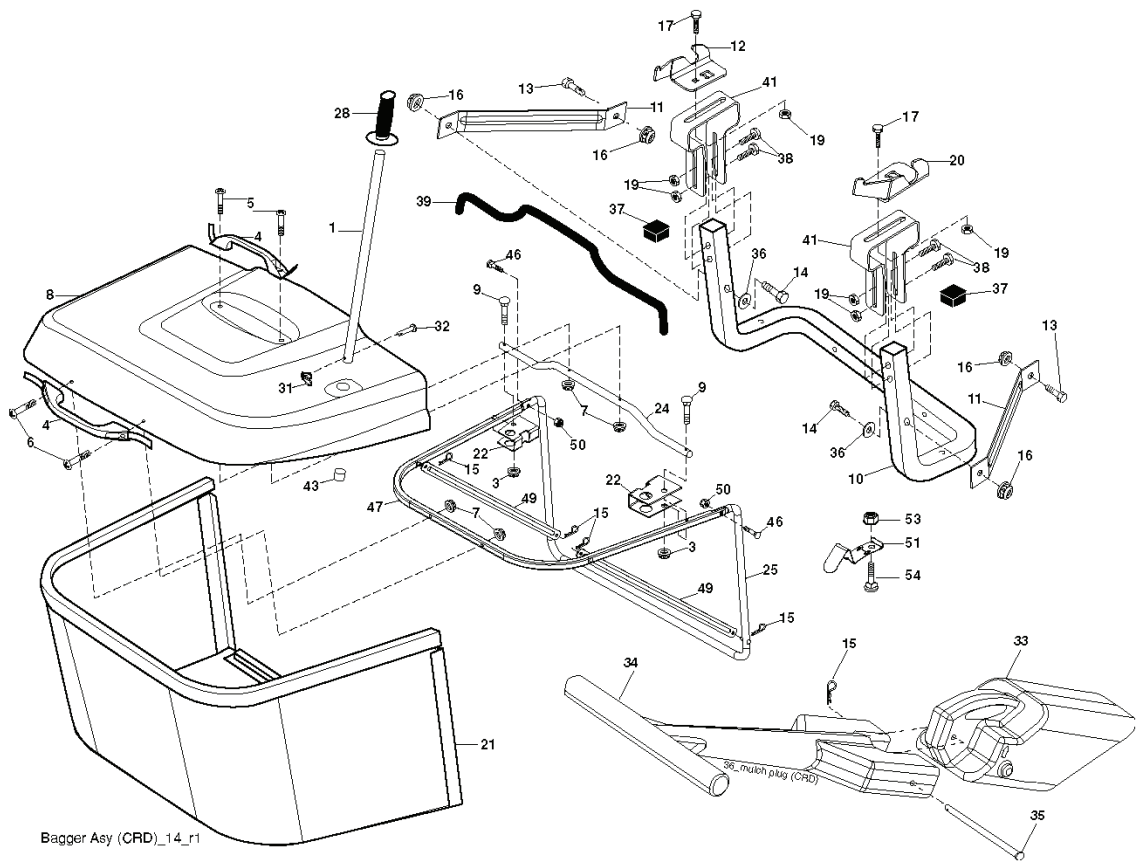

POSITION	CIRCUIT
OFF	C + G, B + H
ON	C + F, B + E, A + D

RELAY

NON-REMOVABLE CONNECTIONS

REMOVABLE CONNECTIONS

steering-CRD_special_1_w118

REF.	PART NO.	DESCRIPTION	REMARK	QTY.	KIT
1	532416480	STEERING WHEEL		1	
--	532193651	STEERING WHEEL		1	
2	532184706	SHAFT		1	
3	532169840	SPINDLE		1	
4	532169839	SPINDLE		1	
5	532124931	WASHER		1	
6	532121748	WASHER		1	
8	812000029	RETAINER RING		1	
10	532175121	ROD		1	
11	810040600	WASHER		1	
13	532136518	PIPE		1	
15	532145212	NUT		1	
17	532190753	ROD		1	
29	817000612	SCREW		1	
32	532171888	ROD		1	
33	819111216	WASHER		1	
34	810040500	WASHER		1	
35	873540500	NUT		1	
36	532155099	BUSHING		1	
37	532152927	SCREW		1	
38	532415987	KNOB		1	
--	532193652	HUB		1	
39	819113812	WASHER		1	
40	873540600	NUT		1	
41	532186737	ADAPTER		1	
42	532411139	STEERING COLUMN TUBE		1	
43	532121749	WASHER		1	
44	532190752	SHAFT		1	
46	532121232	HUB CAP		1	
65	532160367	SPACER		1	
67	872110618	BOLT		1	
68	532169827	SHAFT		1	
71	532175146	STEERING GEAR		1	
82	532199978	SUPPORT ESSIEU AVANT		1	
87	532173966	WASHER		1	
88	532175118	BOLT		1	
91	532175553	SPRING		1	
95	532188967	WASHER		1	
97	874780564	BOLT		1	
118	532406013	BEARING		1	
228	532404484	LABEL		1	

REF.	PART NO.	DESCRIPTION	REMARK	QTY.	KIT
1	532059192	CAP VALVE		1	
2	532065139	NIPPLE		1	
3	532106222	TIRE		1	
4	532059904	HOSE		1	
5	532138336	RIM		1	
6	532124957	FITTING		1	
7	532124959	BEARING		1	
8	532138337	RIM.SPROCKET		1	
9	532122082	TIRE		1	
10	532124926	HOSE		1	
11	532175039	HUB CAP		1	
--	532144334	SEALING FOAM		1	