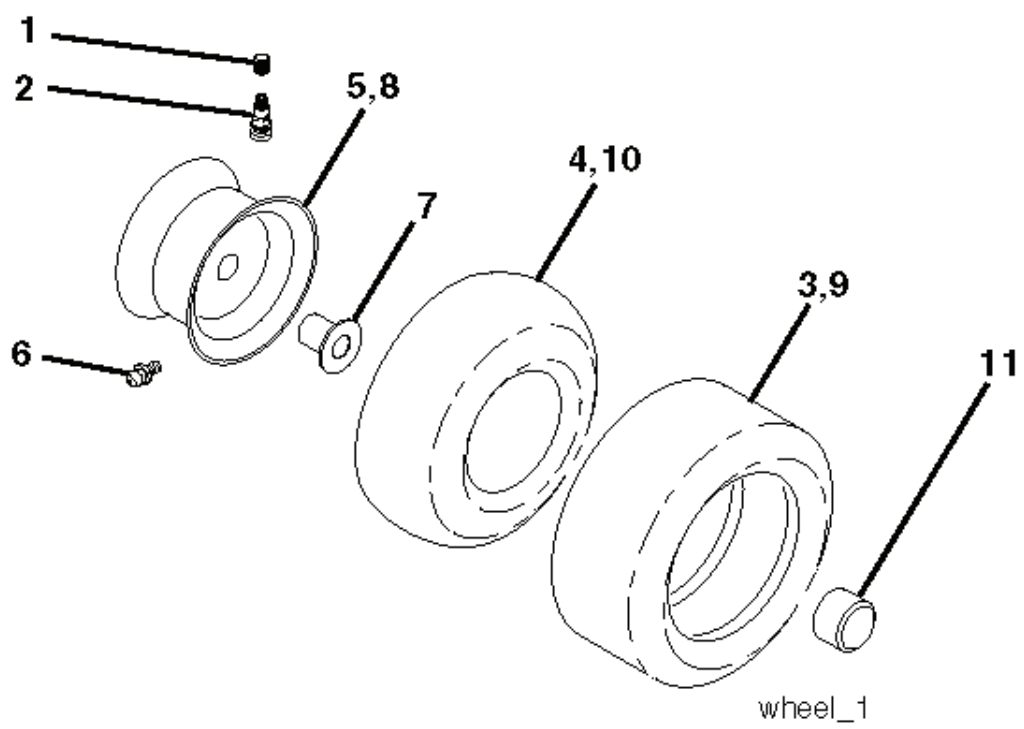

POSITION	CIRCUIT
OFF	C + G, B + H
ON	C + F, B + E, A + D

RELAY

NON-REMOVABLE CONNECTIONS

REMOVABLE CONNECTIONS

steering-CRD_special_1_w118

REF.	PART NO.	DESCRIPTION	REMARK	QTY.	KIT
1	532416480	STEERING WHEEL		1	
--	532193651	STEERING WHEEL		1	
2	532184706	SHAFT		1	
3	532169840	SPINDLE		1	
4	532169839	SPINDLE		1	
5	532124931	WASHER		1	
6	532121748	WASHER		1	
8	812000029	RETAINER RING		1	
10	532175121	ROD		1	
11	810040600	WASHER		1	
13	532136518	PIPE		1	
15	532145212	NUT		1	
17	532190753	ROD		1	
29	817000612	SCREW		1	
32	532171888	ROD		1	
33	819111216	WASHER		1	
34	810040500	WASHER		1	
35	873540500	NUT		1	
36	532155099	BUSHING		1	
37	532152927	SCREW		1	
38	532415987	KNOB		1	
--	532193652	HUB		1	
39	819113812	WASHER		1	
40	873540600	NUT		1	
41	532186737	ADAPTER		1	
42	532411139	STEERING COLUMN TUBE		1	
43	532121749	WASHER		1	
44	532190752	SHAFT		1	
46	532121232	HUB CAP		1	
65	532160367	SPACER		1	
67	872110618	BOLT		1	
68	532169827	SHAFT		1	
71	532175146	STEERING GEAR		1	
82	532199978	SUPPORT ESSIEU AVANT		1	
87	532173966	WASHER		1	
88	532175118	BOLT		1	
91	532175553	SPRING		1	
95	532188967	WASHER		1	
97	874780564	BOLT		1	
118	532406013	BEARING		1	
228	532404484	LABEL		1	

REF.	PART NO.	DESCRIPTION	REMARK	QTY.	KIT
1	532059192	CAP VALVE		1	
2	532065139	NIPPLE		1	
3	532106222	TIRE		1	
4	532059904	HOSE		1	
5	532138336	RIM		1	
6	532124957	FITTING		1	
7	532124959	BEARING		1	
8	532138337	RIM.SPROCKET		1	
9	532122082	TIRE		1	
10	532124926	HOSE		1	
11	532175039	HUB CAP		1	
--	532144334	SEALING FOAM		1	