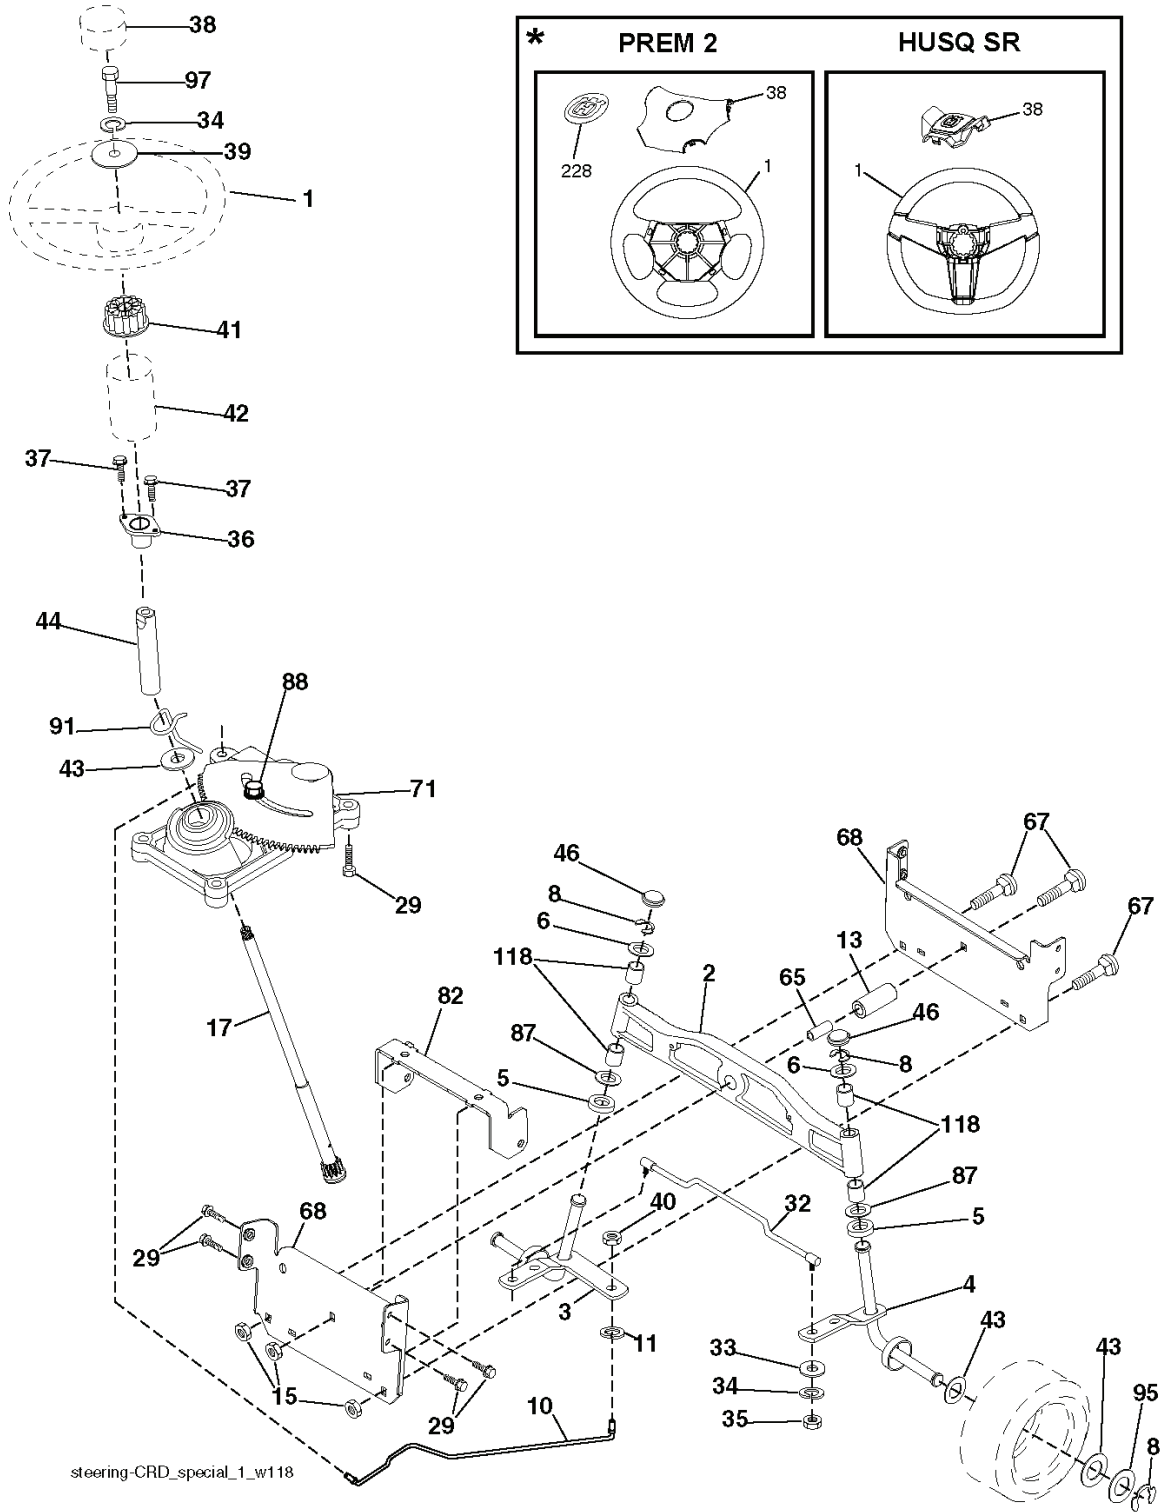

POSITION	CIRCUIT
OFF	C + G, B + H
ON	C + F, B + E, A + D

RELAY

NON-REMOVABLE CONNECTIONS

REMOVABLE CONNECTIONS

steering-CRD_special_1_w118

REF.	PART NO.	DESCRIPTION	REMARK	QTY.	KIT
1	532416480	STEERING WHEEL		1	
--	532193651	STEERING WHEEL		1	
2	532184706	SHAFT		1	
3	532169840	SPINDLE		1	
4	532169839	SPINDLE		1	
5	532124931	WASHER		1	
6	532121748	WASHER		1	
8	812000029	RETAINER RING		1	
10	532175121	ROD		1	
11	810040600	WASHER		1	
13	532136518	PIPE		1	
15	532145212	NUT		1	
17	532190753	ROD		1	
29	817000612	SCREW		1	
32	532171888	ROD		1	
33	819111216	WASHER		1	
34	810040500	WASHER		1	
35	873540500	NUT		1	
36	532155099	BUSHING		1	
37	532152927	SCREW		1	
38	532415987	KNOB		1	
--	532193652	HUB		1	
39	819113812	WASHER		1	
40	873540600	NUT		1	
41	532186737	ADAPTER		1	
42	532411139	STEERING COLUMN TUBE		1	
43	532121749	WASHER		1	
44	532190752	SHAFT		1	
46	532121232	HUB CAP		1	
65	532160367	SPACER		1	
67	872110618	BOLT		1	
68	532169827	SHAFT		1	
71	532175146	STEERING GEAR		1	
82	532199978	SUPPORT ESSIEU AVANT		1	
87	532173966	WASHER		1	
88	532175118	BOLT		1	
91	532175553	SPRING		1	
95	532188967	WASHER		1	
97	874780564	BOLT		1	
118	532406013	BEARING		1	
228	532404484	LABEL		1	

REF.	PART NO.	DESCRIPTION	REMARK	QTY.	KIT
1	532059192	CAP VALVE		1	
2	532065139	NIPPLE		1	
3	532106222	TIRE		1	
4	532059904	HOSE		1	
5	532138336	RIM		1	
6	532124957	FITTING		1	
7	532124959	BEARING		1	
8	532138337	RIM.SPROCKET		1	
9	532122082	TIRE		1	
10	532124926	HOSE		1	
11	532175039	HUB CAP		1	
--	532144334	SEALING FOAM		1	