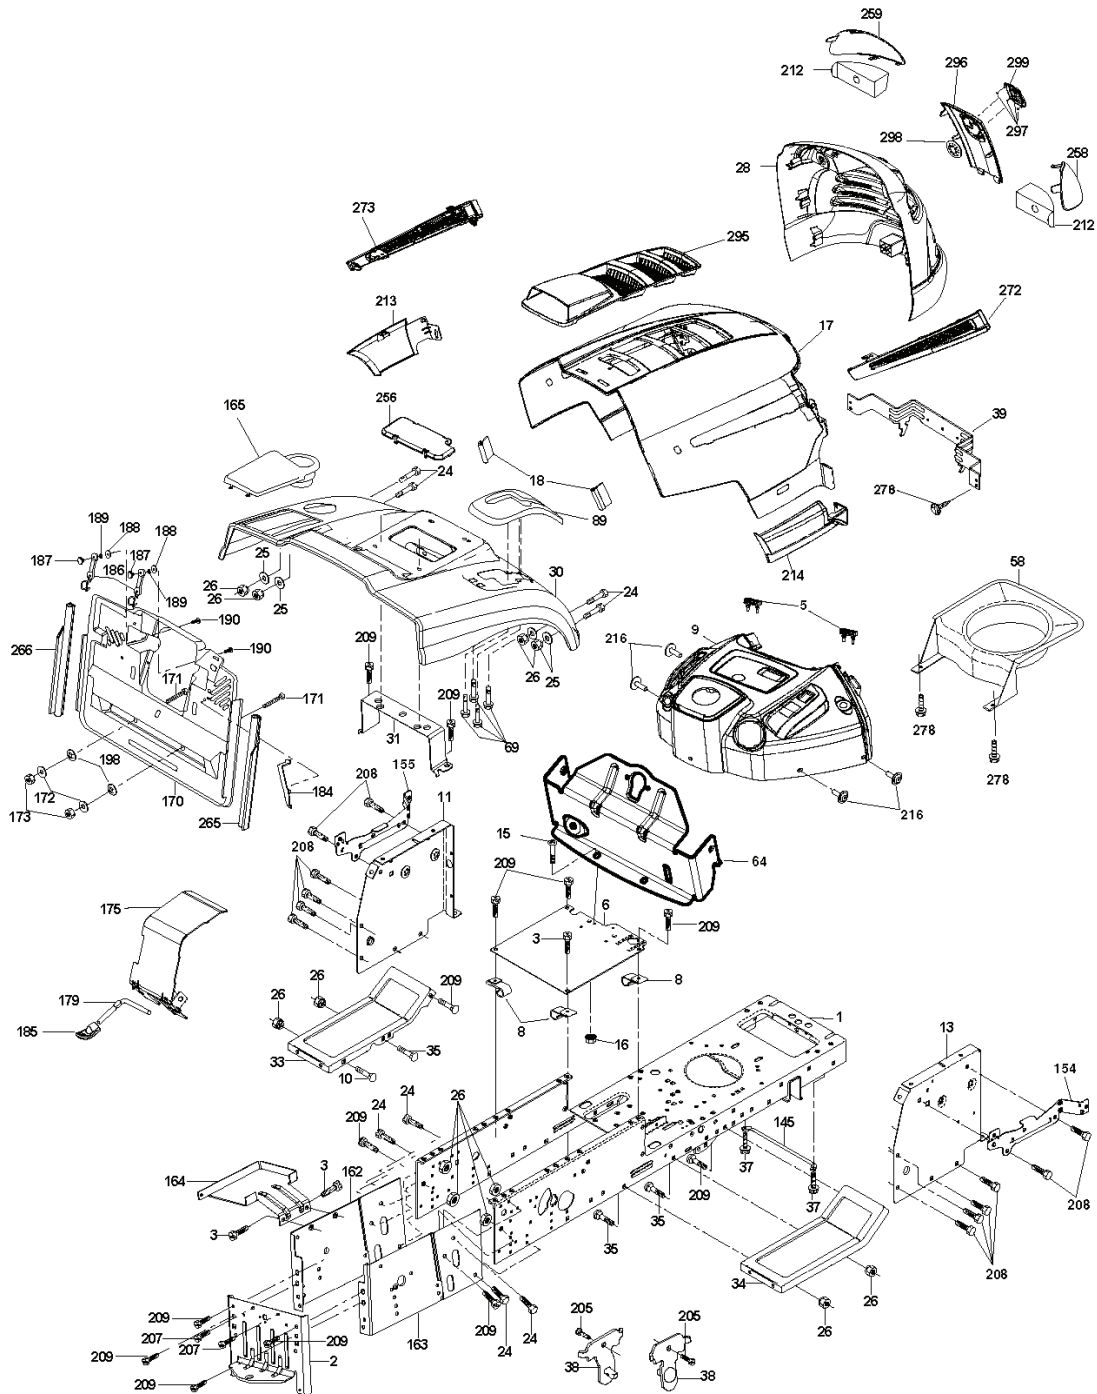

REF.	PART NO.	DESCRIPTION	REMARK	QTY.	KIT
1	532174620	CHASSIS		1	
2	532180384	DRAWBAR		1	
3	817060612	SCREW		1	
5	532407590	DAMPING PIECE		1	
6	532184419	PLATE		1	
8	532126471	CLIP		1	
9	532409467	PANEL		1	
10	872140608	BOLT		1	
11	532174996	DASHBOARD		1	
13	532172106	DASH		1	
15	874180512	SCREW		1	
16	873510500	NUT		1	
17	532411073	HOOD		1	
18	532404742	DAMPING PIECE		1	
24	874780616	BOLT		1	
25	819131312	WASHER		1	
26	873800600	NUT		1	
28	532406667	FRONT COVER		1	
30	532197376	GUARD		1	
31	532165156	BRACKET		1	
33	532181057	FOOTREST		1	
34	532181058	FOOTREST		1	
35	872110606	BOLT		1	
37	817490508	SCREW		1	
38	532181748	BRACKET		1	
39	532407807	BRACKET		1	
58	532407537	AIR CONDUCTOR		1	
64	532408127	PANEL		1	
69	532142432	SCREW		1	
89	532197377	BRACKET		1	
145	532409167	ROD		1	
154	532408122	BRACKET		1	
155	532408123	BRACKET		1	
162	532180382	BRACKET		1	
163	532180383	BRACKET		1	
164	532165605	SUPPORT		1	
165	532181100	COVER		1	
170	532199488	COVER		1	
171	872140620	BOLT		1	
172	819132016	WASHER		1	
173	873510600	NUT		1	
175	532188203	DOOR TRAP		1	
179	532188202	ROD PIVOT FBI		1	
184	532174662	BRACKET		1	
185	532181101	KNOB		1	
186	532160793	LATCH		1	
187	532125004	NUT		1	
188	819061216	WASHER		1	
189	810071000	WASHER		1	
190	871081010	SCREW		1	
198	532168937	WASHER		1	
205	817490608	SCREW		1	
207	817670508	SCREW		1	
208	817670608	SCREW		1	
209	817000612	SCREW		1	
212	532406665	INSERT		1	
213	532411077	FENDER		1	
214	532411076	FENDER		1	
216	817670412	SCREW		1	
256	532181361	COVER		1	
258	532441427	LENS		1	
259	532441428	LENS		1	
265	532185704	SEALING		1	
266	532185703	SEALING		1	
272	532440973	COVER		1	
273	532440974	COVER		1	
278	532191611	SCREW		1	
295	532411116	AIR CONDUCTOR		1	
296	532411119	FRONT COVER		1	
297	532199145	CLIP		1	
298	532110452	NUT		1	
299	532405012	LOGOTYPE		1