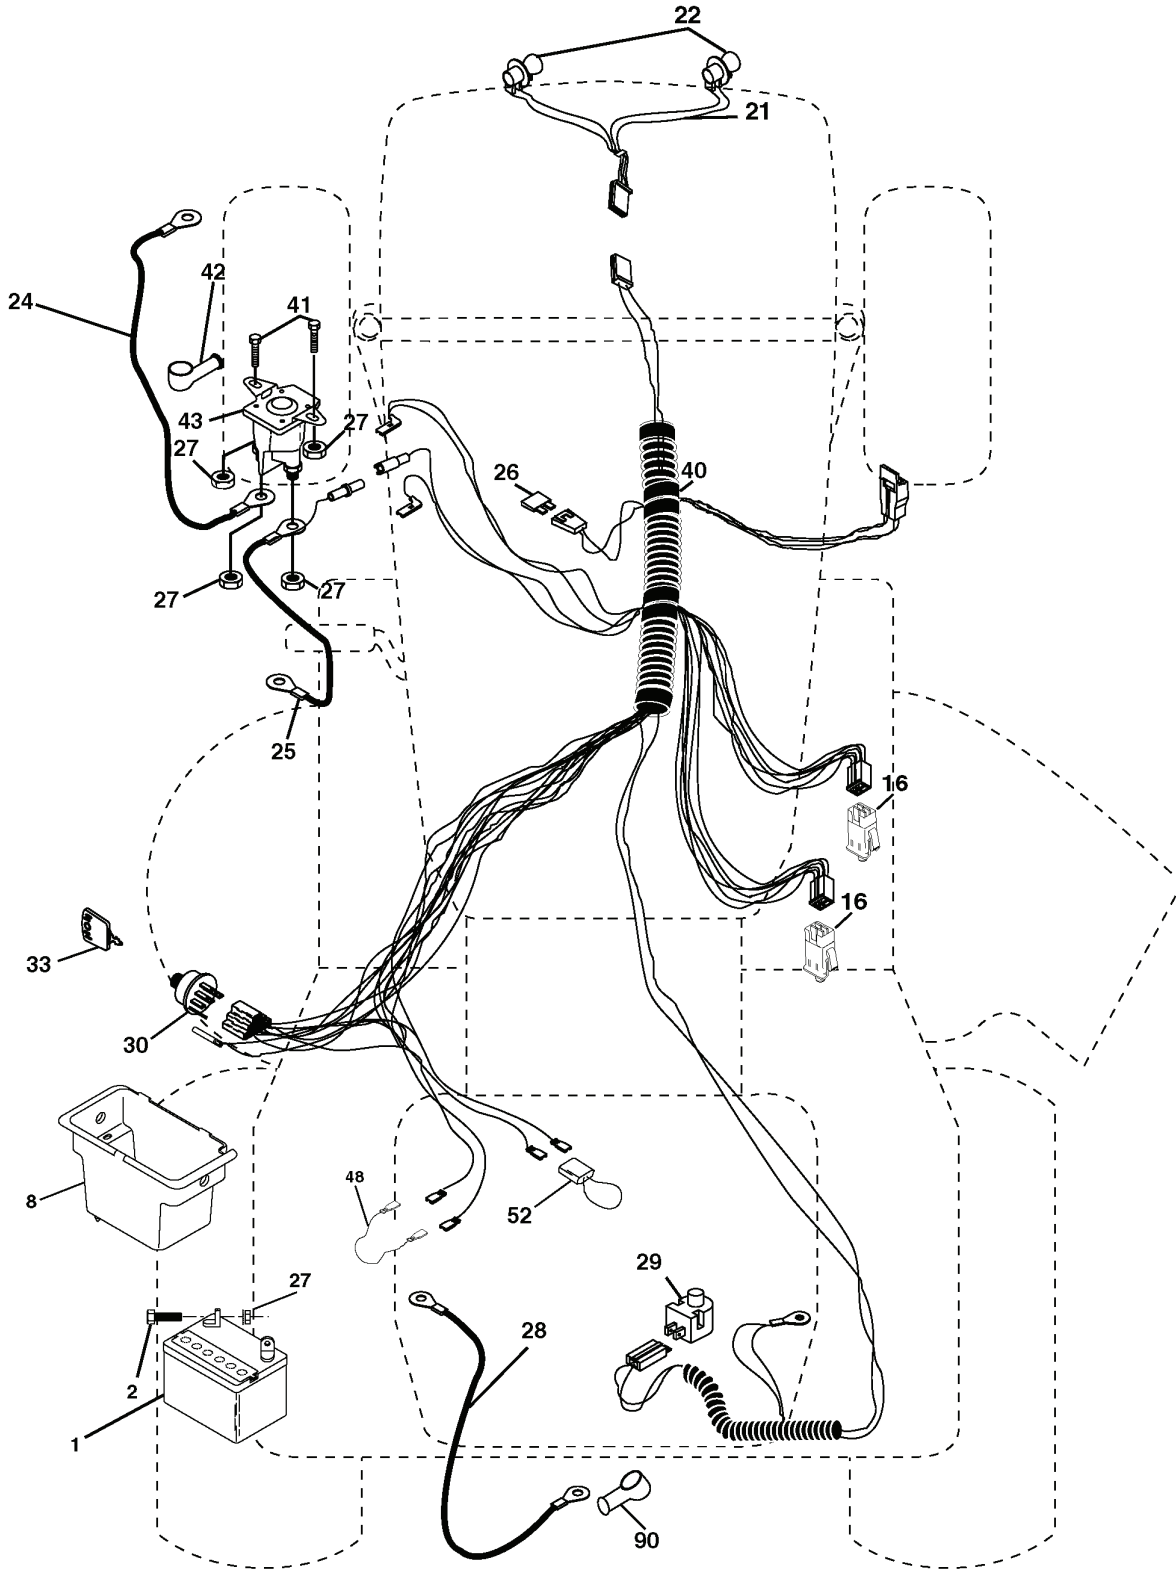

REPAIR PARTS

TRACTOR - MODEL NO. LTH151 (HEALTH151A), PRODUCT NO. 954 17 02-02
ELECTRICAL

REF.	PART NO.	DESCRIPTION	REMARK	QTY.	KIT
1	532144927	BATTERY		1	
2	874760412	BOLT		1	
8	532176689	BATTERY BOX		1	
16	532176138	MICRO SWITCH		1	
21	532175688	HARNESS		1	
22	532004152	BULB		1	
24	532124780	CABLE		1	
25	532146147	CABLE		1	
26	532175158	FUSE		1	
27	873510400	NUT		1	
28	532124773	CABLE		1	
29	532121305	SWITCH		1	
30	532175566	SWITCH		1	
33	532140401	KEY		1	
40	532179720	HARNESS		1	
41	871110408	BOLT		1	
42	532131563	COVER		1	
43	532178861	SOLENOID		1	
48	532140844	ADAPTER		1	
52	532141940	WIRE		1	
90	532180449	COVER		1