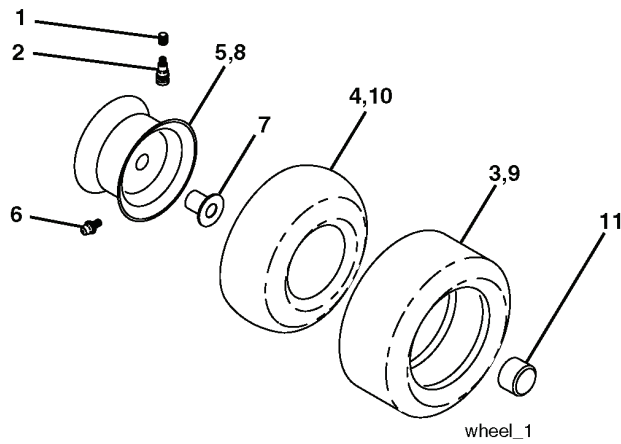

REPAIR PARTS

TRACTOR - MODEL NO. LTH151 (HELTH151A), PRODUCT NO. 954 17 02-02

WHEELS & TIRES

REF.	PART NO.	DESCRIPTION	REMARK	QTY.	KIT
1	532059192	CAP VALVE		1	
2	532065139	NIPPLE		1	
3	532106222	TIRE		1	
4	532059904	HOSE		1	
5	532138336	RIM		1	
6	532124957	FITTING		1	
7	532124959	BEARING		1	
8	532138337	RIM SPROCKET		1	
9	532106268	TIRE		1	
10	532124926	HOSE		1	
11	532175039	HUB CAP		1	
--	532144334	SEALING FOAM		1