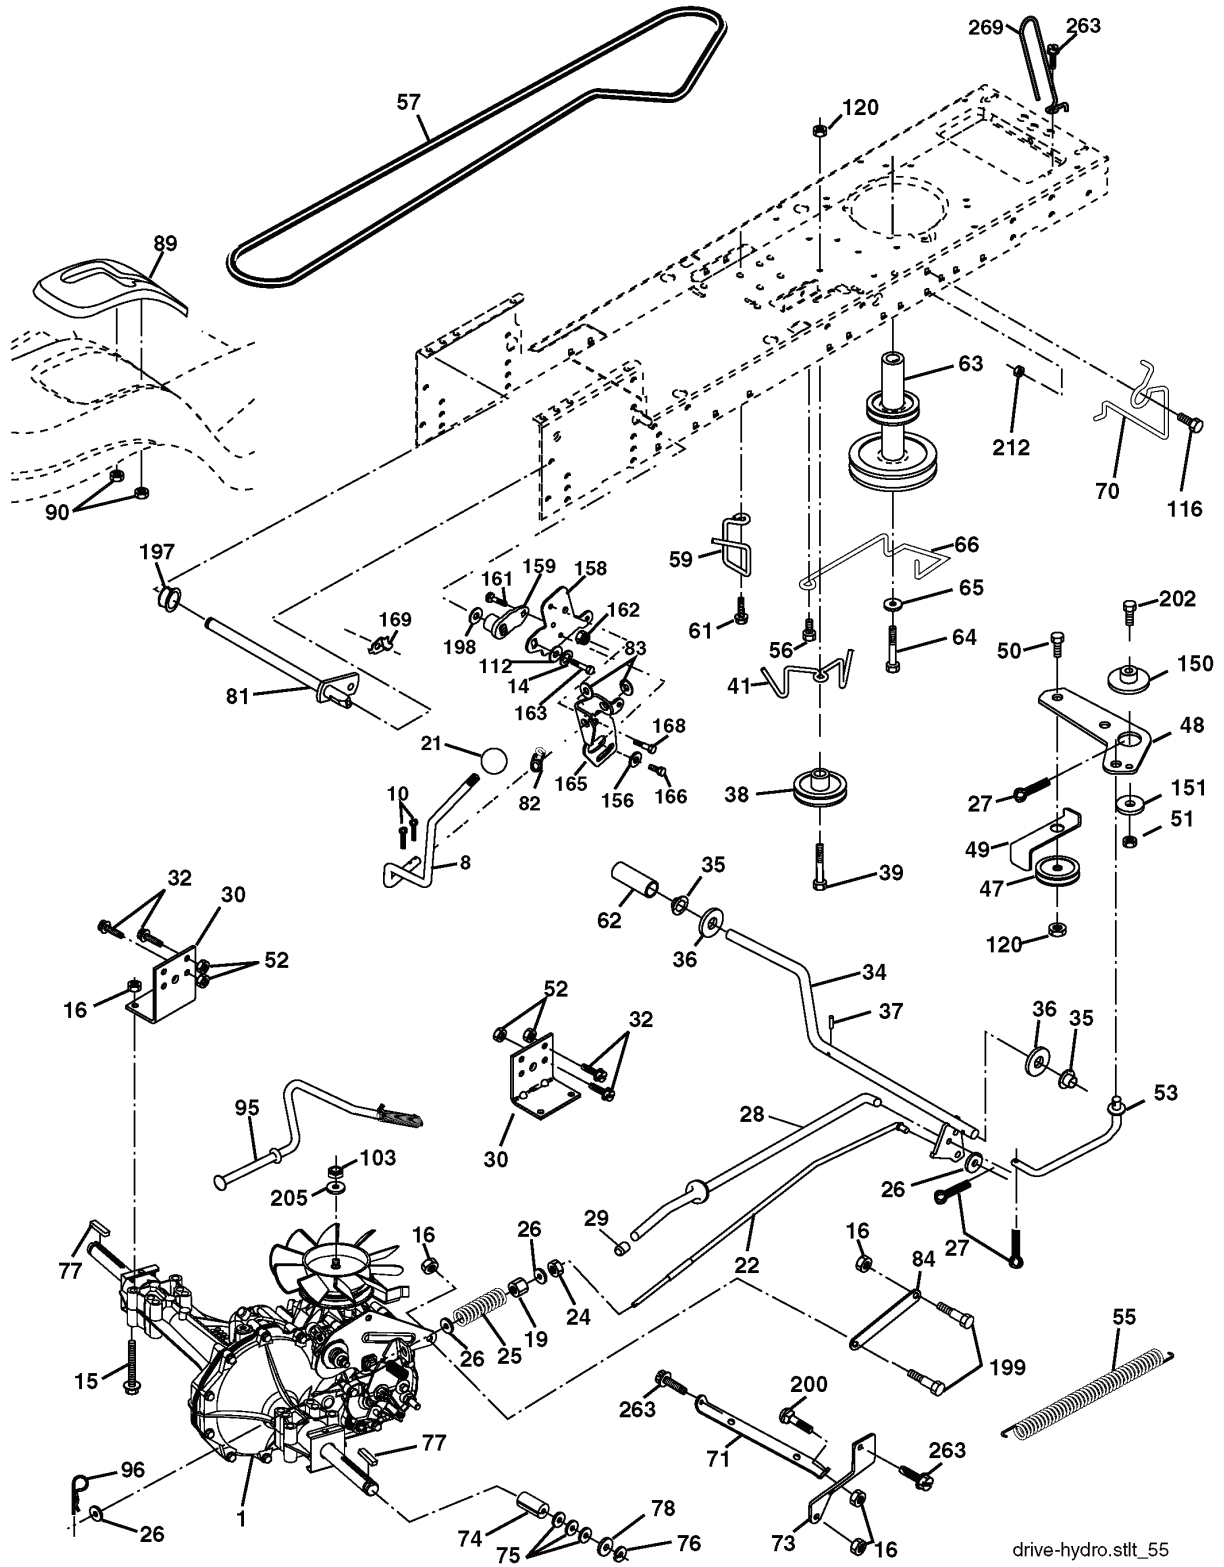

REPAIR PARTS

TRACTOR - MODEL NO. LTH151 (HEALTH151A), PRODUCT NO. 954 17 02-02
DRIVE

REF.	PART NO.	DESCRIPTION	REMARK	QTY.	KIT
8	532165866	ROD		1	
10	876020416	SPLIT PIN		1	
14	810040400	WASHER		1	
15	874490544	SCREW		1	
16	873800500	LOCK NUT		1	
19	873800600	NUT		1	
21	532121274	KNOB		1	
22	532169498	ROD		1	
24	873350600	NUT		1	
25	532106888	SPRING		1	
26	819131316	WASHER		1	
27	876020412	SPLIT PIN		1	
28	532175765	SHAFT		1	
29	532071673	COVER		1	
30	532174973	BRACKET		1	
32	874760512	BOLT		1	
34	532175578	SHAFT		1	
35	532120183	BEARING		1	
36	819211616	WASHER		1	
37	532124963	PIN RETAINING SCREW		1	
38	532179114	PULLEY		1	
39	872110622	BOLT		1	
41	532175556	BELT GUIDE		1	
47	532127783	PULLEY		1	
48	532154407	GUIDE		1	
49	532123205	BELT GUIDE		1	
50	872110612	BOLT		1	
51	873680600	NUT		1	
52	873680500	NUT		1	
53	532105710	LINK		1	
55	532105709	SPRING		1	
56	817060620	SCREW		1	
57	532140294	BELT		1	
59	532169691	BELT GUIDE		1	
61	817120614	SCREW		1	
62	532124872	PEDAL RUBBER		1	
63	532180219	PULLEY		1	
64	532173937	BOLT		1	
65	810040700	WASHER		1	
66	532154778	TENSIONER		1	
70	532180218	BELT GUIDE		1	
71	532169183	ROD		1	
73	532169182	BRACKET		1	
74	532137057	SPACER		1	
75	532121749	WASHER		1	
76	812000001	RETAINER RING		1	
77	532123583	KEY		1	
78	532121748	WASHER		1	
81	532165596	SHAFT		1	
82	532165711	SPRING		1	
83	819171216	WASHER		1	
84	532169843	LINK		1	
89	532166510	BRACKET		1	
90	532124346	NUT		1	
95	532170201	CONTROL		1	
96	532124788	RETAINER RING		1	
103	873940800	NUT		1	
112	819091210	WASHER		1	
116	872140608	BOLT		1	
120	873900600	NUT		1	
150	532175456	SPACER		1	
151	819133210	WASHER		1	
156	532166002	WASHER		1	
158	532165589	BRACKET		1	
159	532183900	LEVER		1	
161	872140406	BOLT		1	
162	873680400	NUT		1	
163	874780416	BOLT		1	
165	532165623	BRACKET		1	
166	817490510	SCREW		1	
168	532165492	BOLT		1	
169	532165580	RETAINER		1	
197	532169613	SLEEVE		1	
198	532169593	WASHER		1	
199	532169612	SCREW		1	
200	872140508	BOLT		1	
202	872110614	BOLT		1	
205	819171616	WASHER		1