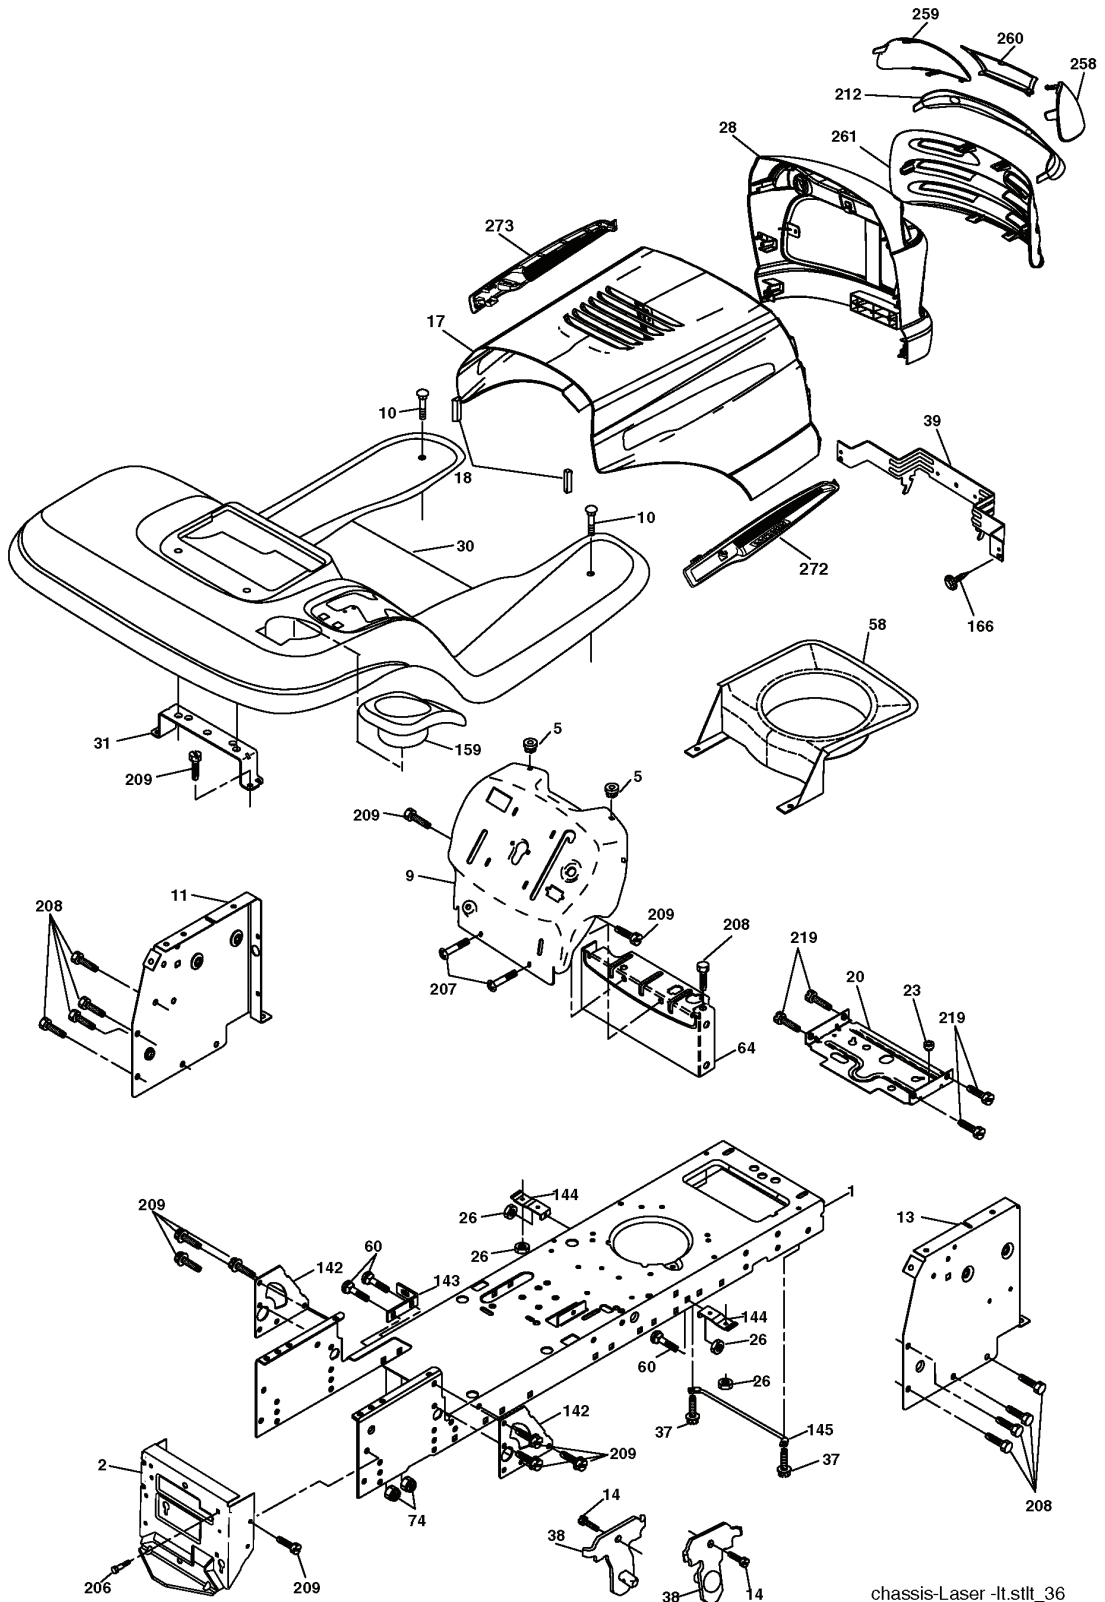

# REPAIR PARTS

TRACTOR - MODEL NO. LTH151 (HELTH151A), PRODUCT NO. 954 17 02-02  
MOWER LIFT

lift-rh.1piece\_3

---

REF.	PART NO.	DESCRIPTION	REMARK	QTY.	KIT
1	532159460	WIRE		1	
2	532159471	LEVER		1	
3	532105767	PIN RETAINING SCREW		1	
4	812000002	RETAINER RING		1	
5	819211621	WASHER		1	
6	532120183	BEARING		1	
7	532109413	GRIP		1	
8	532124526	KNOB		1	
11	532139865	LINK		1	
12	532139866	LINK		1	
13	532124670	RETAINER RING		1	
15	532173288	LINK		1	
16	873350800	NUT		1	
17	532175689	BRACKET		1	
18	873800800	NUT		1	
19	532139868	LEVER		1	
20	532163552	CLIP		1	
31	532169865	BEARING		1	
32	873540600	NUT		1	

# REPAIR PARTS

TRACTOR - MODEL NO. LTH151 (HELTH151A), PRODUCT NO. 954 17 02-02  
CHASSIS AND ENCLOSURES

REF.	PART NO.	DESCRIPTION	REMARK	QTY.	KIT
1	532174619	FRAME		1	
2	532176554	PLATE		1	
3	817060612	SCREW		1	
5	532155272	DAMPER		1	
9	532171853	DASH		1	
10	872140608	BOLT		1	
11	532174996	DASHBOARD		1	
13	532181719	DASHBOARD		1	
14	817490608	SCREW		1	
17	532188893	HOOD		1	
18	532184921	BUMPER		1	
26	873800600	NUT		1	
28	532183538	GRILL		1	
30	532180507	FENDER		1	
31	532139976	BRACKET		1	
37	817490508	SCREW		1	
38	532175710	BRACKET		1	
39	532174714	BRACKET PIVOT LASER LT		1	
58	532187154	DUCT		1	
60	872140606	BOLT		1	
64	532154798	PANEL		1	
74	873680600	NUT		1	
142	532175702	PLATE		1	
143	532186689	BRACKET		1	
144	532175582	BRACKET		1	
145	532156524	SHAFT		1	
166	532171875	SCREW		1	
206	532170165	BOLT		1	
207	817670508	SCREW		1	
208	817670608	SCREW		1	
209	817000612	SCREW		1	
212	532183548	INSERT		1	
258	532185213	LENS		1	
259	532185214	LENS		1	
260	532185216	INSERT		1	
261	532185212	INSERT		1	
272	532188895	VENT HOOD LH		1	
273	532188896	VENT HOOD RH		1	
--	532005479	PLUG		1	