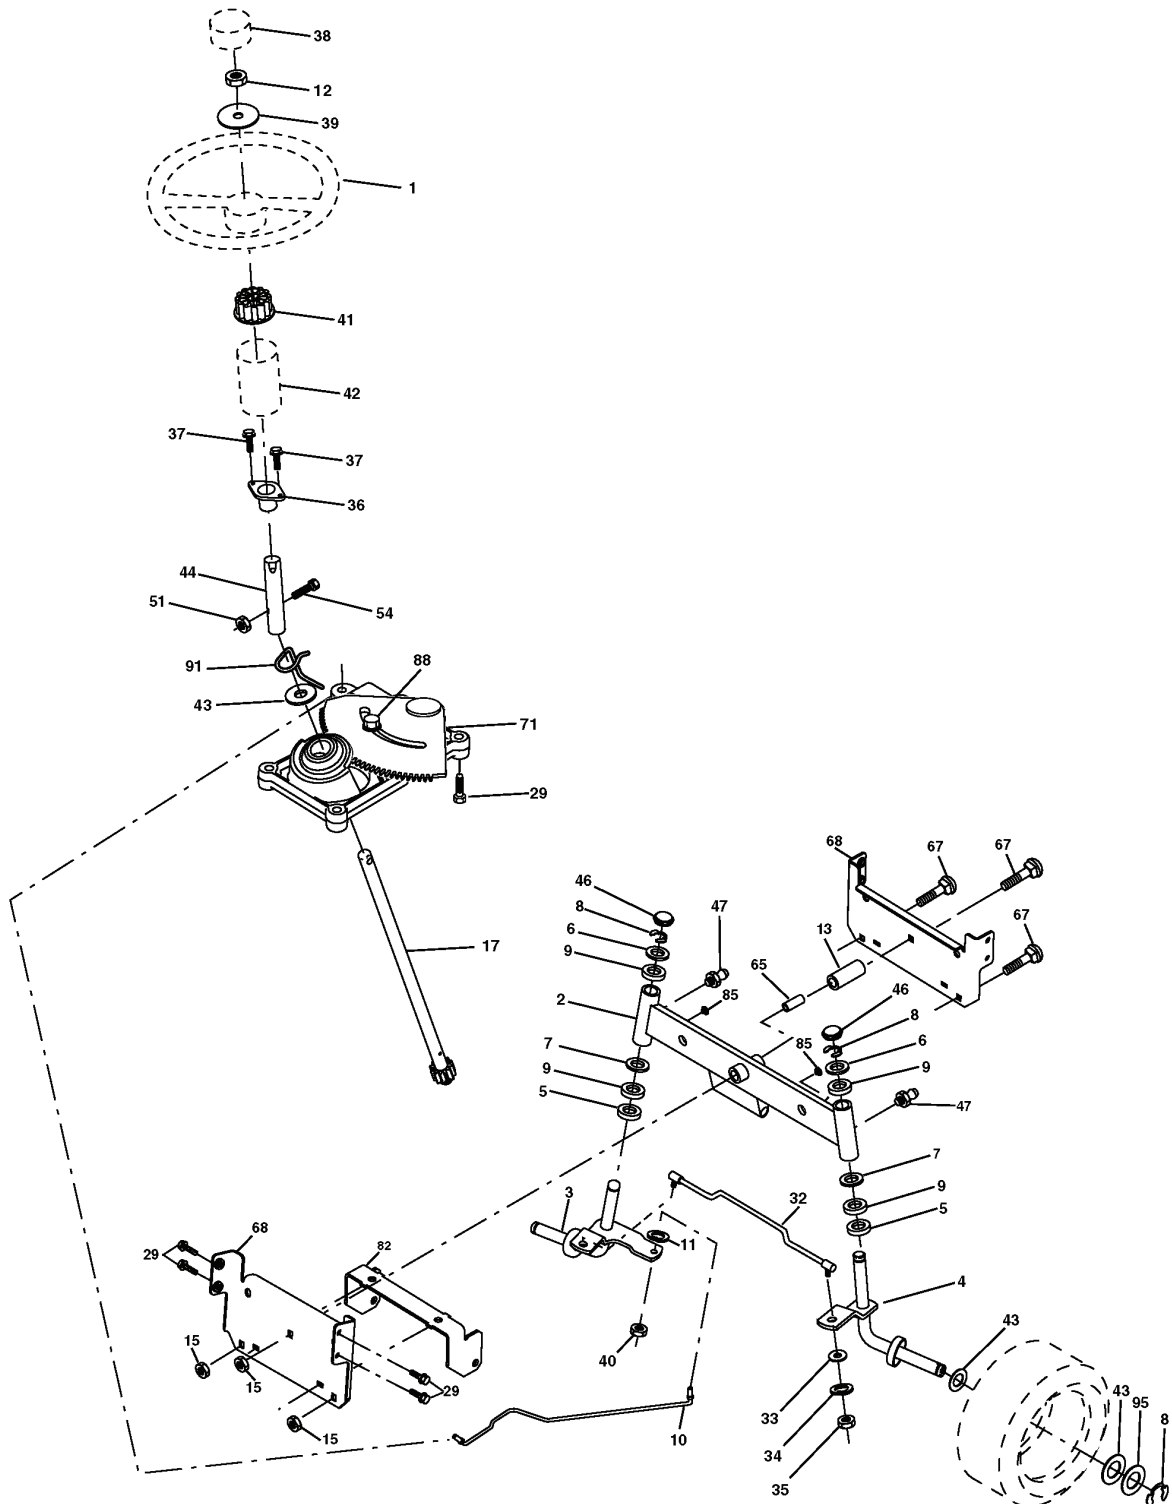

# REPAIR PARTS

TRACTOR - MODEL NO. LTH151 (HELTH151A), PRODUCT NO. 954 17 02-02  
SEAT ASSEMBLY

---

REF.	PART NO.	DESCRIPTION	REMARK	QTY.	KIT
1	532184992	SEAT		1	
2	532140551	BRACKET		1	
3	871110616	SCREW		1	
4	819131610	WASHER		1	
5	532145006	CLIP		1	
6	873800600	NUT		1	
7	532124181	SPRING		1	
8	817000616	SCREW		1	
9	819131614	WASHER		1	
10	532182493	BRACKET		1	
11	532166369	WING NUT		1	
12	532121246	BRACKET		1	
13	532121248	BUSHING		1	
14	872050412	BOLT		1	
15	532134300	SPACER		1	
16	532121250	SPRING		1	
17	532123976	LOCKNUT		1	
21	532171852	BOLT		1	
22	873800500	LOCK NUT		1	
24	819171912	WASHER		1	
25	532127018	BOLT		1	

# REPAIR PARTS

TRACTOR - MODEL NO. LTH151 (HELTH151A), PRODUCT NO. 954 17 02-02  
STEERING ASSEMBLY

REF.	PART NO.	DESCRIPTION	REMARK	QTY.	KIT
1	532166627	STEERING WHEEL		1	
2	532175131	AXLE		1	
3	532169840	SPINDLE		1	
4	532169839	SPINDLE		1	
5	532124931	WASHER		1	
6	532121748	WASHER		1	
7	819272016	WASHER		1	
8	812000029	RETAINER RING		1	
9	532124937	BEARING COL. STRG.		1	
10	532175121	ROD		1	
11	810040600	WASHER		1	
12	873940800	NUT		1	
13	532136518	PIPE		1	
15	532145212	NUT		1	
17	532180641	SHAFT		1	
29	817000612	SCREW		1	
32	532171888	ROD		1	
33	819111216	WASHER		1	
34	810040500	WASHER		1	
35	873540500	NUT		1	
36	532155099	BUSHING		1	
37	532152927	SCREW		1	
38	532166626	INSERT		1	
39	819182411	WASHER		1	
40	873540600	NUT		1	
41	532159945	ADAPTER		1	
42	532169634	SLEEVE		1	
43	532121749	WASHER		1	
44	532180640	SHAFT		1	
46	532121232	HUB CAP		1	
47	532183226	FITTING		1	
51	873540400	NUT		1	
54	871130420	BOLT		1	
65	532160367	SPACER		1	
67	872110618	BOLT		1	
68	532169827	SHAFT		1	
71	532175146	STEERING GEAR		1	
82	532169835	BRACKET		1	
85	532133835	XMAS TREE FASTNER		1	
88	532175118	BOLT		1	
91	532175553	SPRING		1	
95	532188967	WASHER		1	