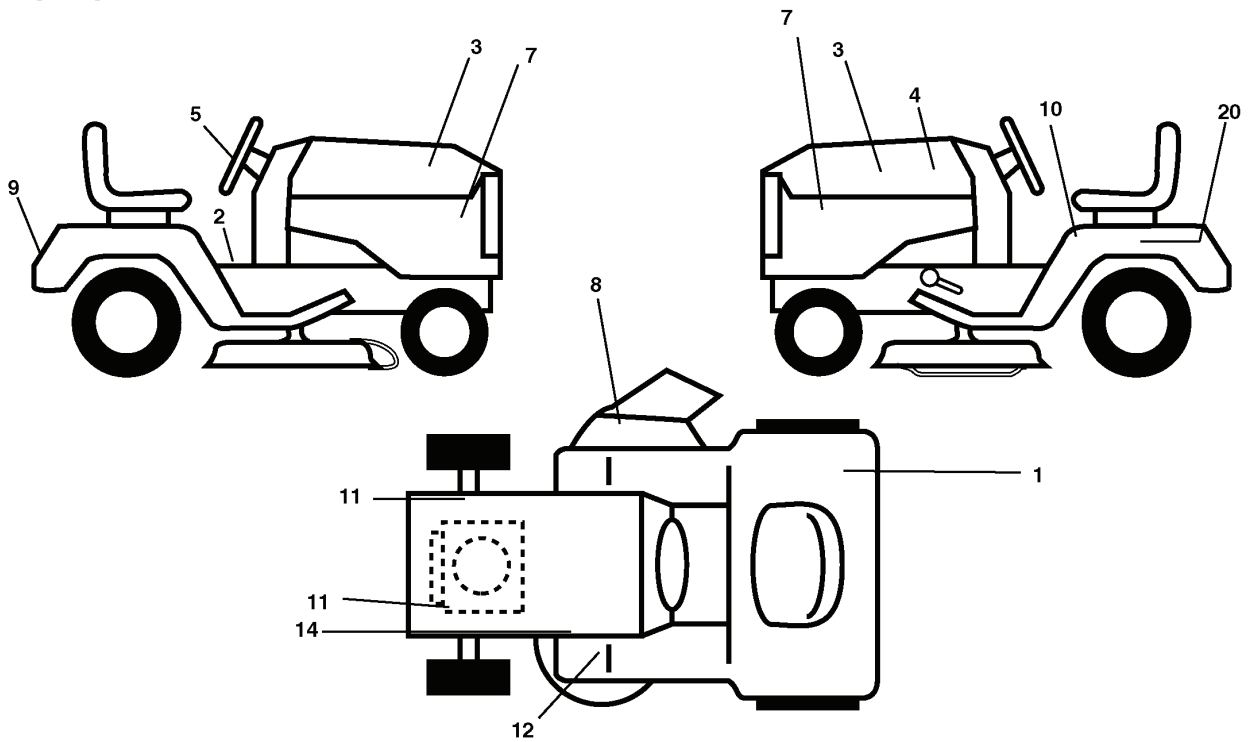

# REPAIR PARTS

TRACTOR - MODEL NO. LTH151 (HELTH151A), PRODUCT NO. 954 17 02-02  
DECALS

---

REF.	PART NO.	DESCRIPTION	REMARK	QTY.	KIT
1	532180432	DECAL		1	
2	532140837	DECAL		1	
3	532188923	DECAL		1	
4	532189151	DECAL.CAPOT		1	
5	532188925	DECAL		1	
7	532188921	DECAL		1	
8	532182166	DECAL		1	
9	532188931	DECAL		1	
10	532145498	DECAL		1	
11	532159736	DECAL		1	
12	532159737	DECAL		1	
14	532136832	DECAL		1	
20	532145005	DECAL		1	
--	532188252	PAD. FOOTREST LH		1	
--	532162598	DECAL		1	
--	532188253	PAD. FOOTREST RH		1	
--	532138311	DECAL		1	
--	532166960	DECAL		1	
--	532188607	OPERATORS MANUAL		1	
--	532188608	OPERATORS MANUAL		1	

# REPAIR PARTS

TRACTOR - MODEL NO. LTH151 (HELTH151A), PRODUCT NO. 954 17 02-02  
SEAT ASSEMBLY

---

REF.	PART NO.	DESCRIPTION	REMARK	QTY.	KIT
1	532184992	SEAT		1	
2	532140551	BRACKET		1	
3	871110616	SCREW		1	
4	819131610	WASHER		1	
5	532145006	CLIP		1	
6	873800600	NUT		1	
7	532124181	SPRING		1	
8	817000616	SCREW		1	
9	819131614	WASHER		1	
10	532182493	BRACKET		1	
11	532166369	WING NUT		1	
12	532121246	BRACKET		1	
13	532121248	BUSHING		1	
14	872050412	BOLT		1	
15	532134300	SPACER		1	
16	532121250	SPRING		1	
17	532123976	LOCKNUT		1	
21	532171852	BOLT		1	
22	873800500	LOCK NUT		1	
24	819171912	WASHER		1	
25	532127018	BOLT		1	