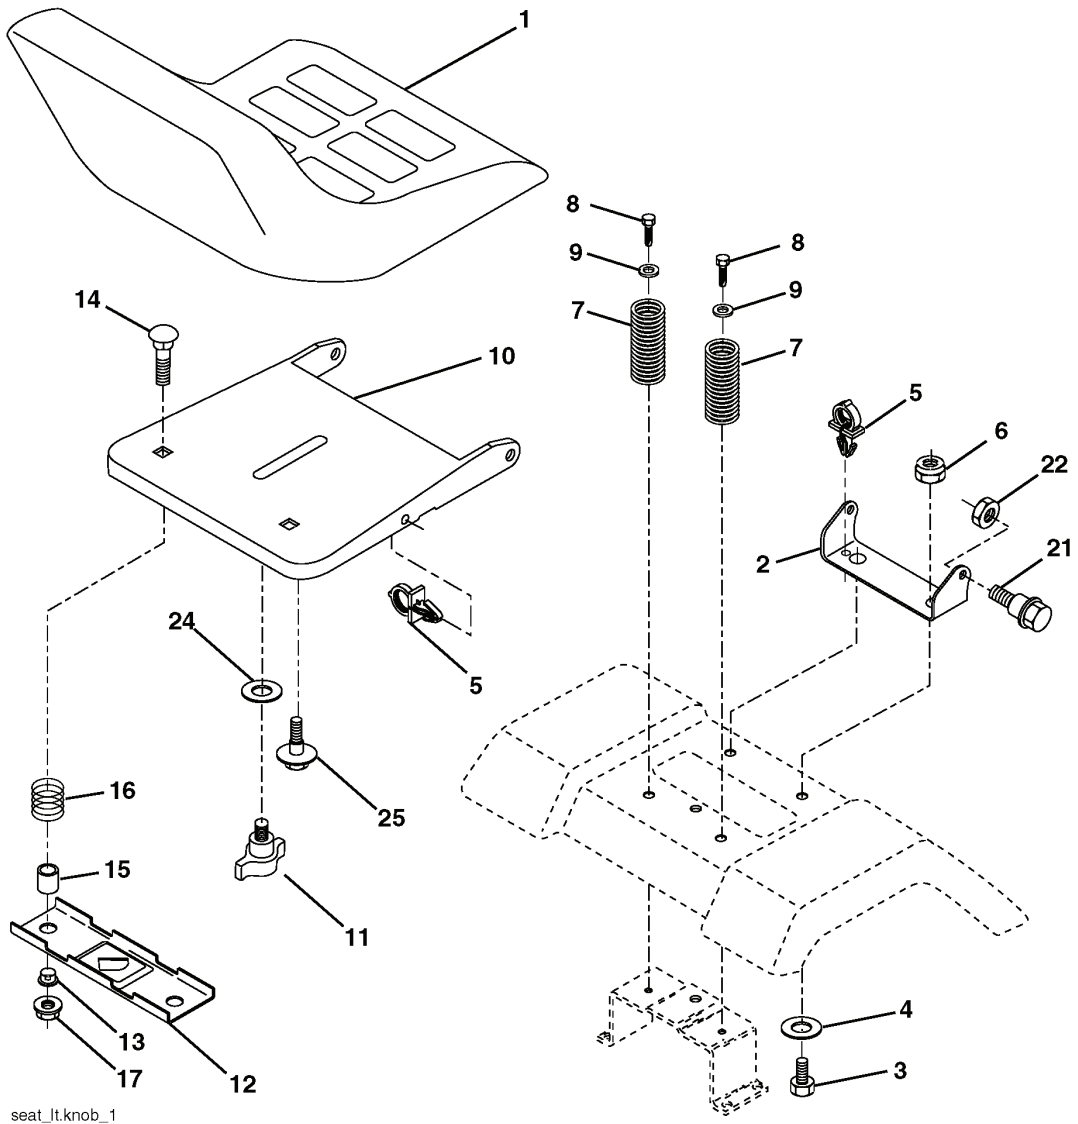

# REPAIR PARTS

TRACTOR - MODEL NO. LTH151 (HEALTH151A), PRODUCT NO. 954 17 02-02  
ELECTRICAL

---

REF.	PART NO.	DESCRIPTION	REMARK	QTY.	KIT
1	532144927	BATTERY		1	
2	874760412	BOLT		1	
8	532176689	BATTERY BOX		1	
16	532176138	MICRO SWITCH		1	
21	532175688	HARNESS		1	
22	532004152	BULB		1	
24	532124780	CABLE		1	
25	532146147	CABLE		1	
26	532175158	FUSE		1	
27	873510400	NUT		1	
28	532124773	CABLE		1	
29	532121305	SWITCH		1	
30	532175566	SWITCH		1	
33	532140401	KEY		1	
40	532179720	HARNESS		1	
41	871110408	BOLT		1	
42	532131563	COVER		1	
43	532178861	SOLENOID		1	
48	532140844	ADAPTER		1	
52	532141940	WIRE		1	
90	532180449	COVER		1	

# REPAIR PARTS

TRACTOR - MODEL NO. LTH151 (HELTH151A), PRODUCT NO. 954 17 02-02  
SEAT ASSEMBLY

---

REF.	PART NO.	DESCRIPTION	REMARK	QTY.	KIT
1	532184992	SEAT		1	
2	532140551	BRACKET		1	
3	871110616	SCREW		1	
4	819131610	WASHER		1	
5	532145006	CLIP		1	
6	873800600	NUT		1	
7	532124181	SPRING		1	
8	817000616	SCREW		1	
9	819131614	WASHER		1	
10	532182493	BRACKET		1	
11	532166369	WING NUT		1	
12	532121246	BRACKET		1	
13	532121248	BUSHING		1	
14	872050412	BOLT		1	
15	532134300	SPACER		1	
16	532121250	SPRING		1	
17	532123976	LOCKNUT		1	
21	532171852	BOLT		1	
22	873800500	LOCK NUT		1	
24	819171912	WASHER		1	
25	532127018	BOLT		1	