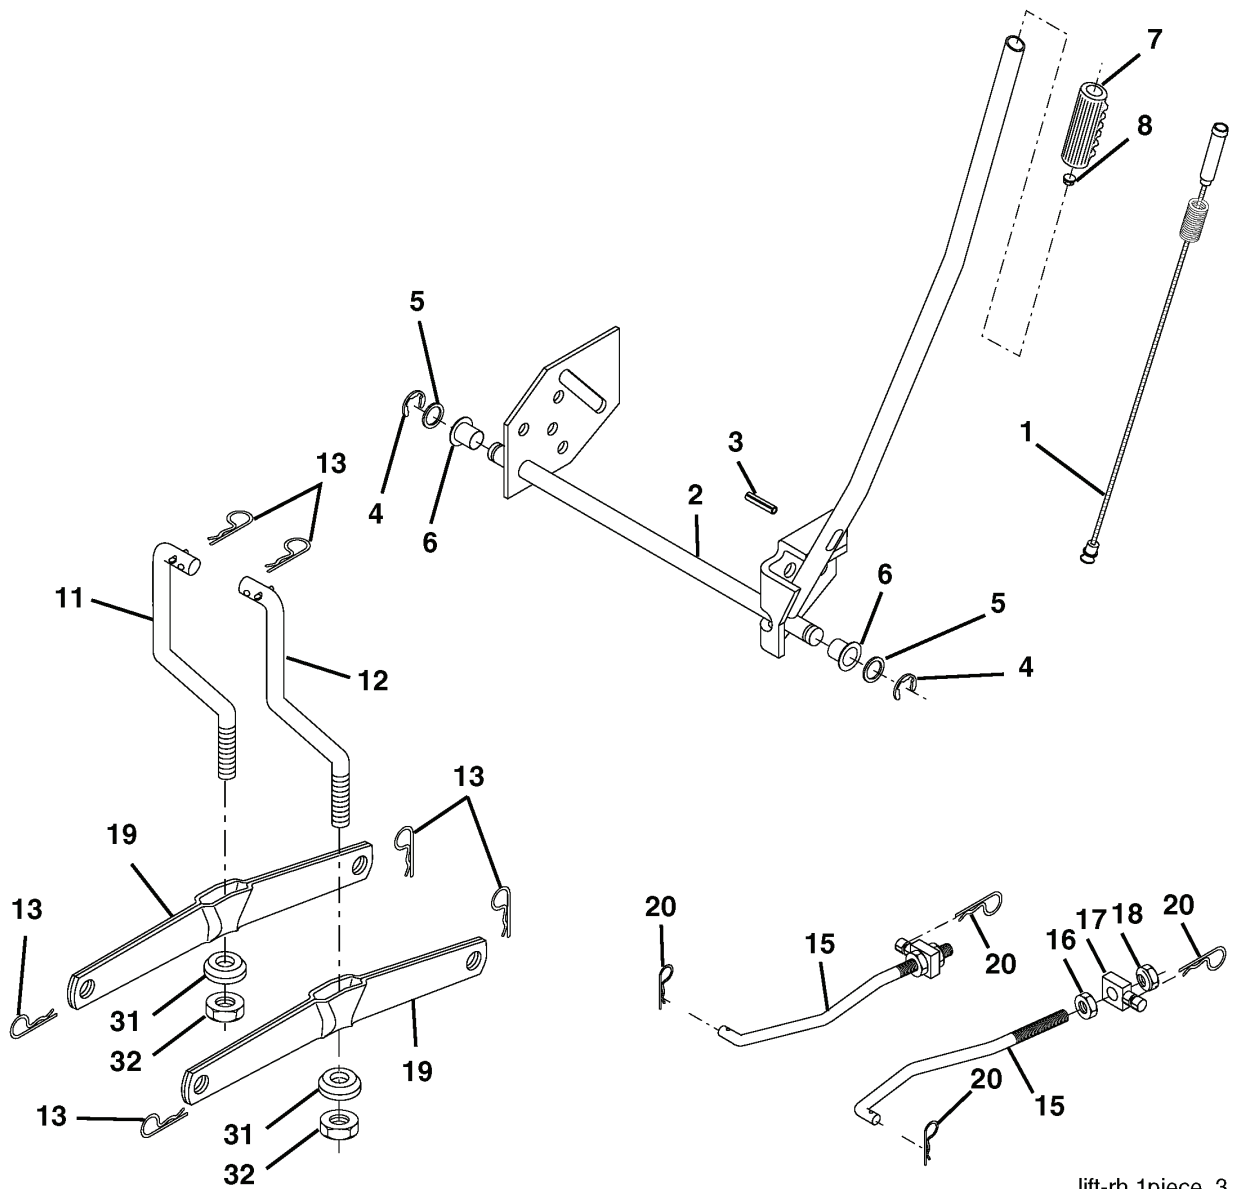

# REPAIR PARTS

TRACTOR - MODEL NO. LTH151 (HELTH151A), PRODUCT NO. 954 17 02-02  
STEERING ASSEMBLY

REF.	PART NO.	DESCRIPTION	REMARK	QTY.	KIT
1	532166627	STEERING WHEEL		1	
2	532175131	AXLE		1	
3	532169840	SPINDLE		1	
4	532169839	SPINDLE		1	
5	532124931	WASHER		1	
6	532121748	WASHER		1	
7	819272016	WASHER		1	
8	812000029	RETAINER RING		1	
9	532124937	BEARING COL. STRG.		1	
10	532175121	ROD		1	
11	810040600	WASHER		1	
12	873940800	NUT		1	
13	532136518	PIPE		1	
15	532145212	NUT		1	
17	532180641	SHAFT		1	
29	817000612	SCREW		1	
32	532171888	ROD		1	
33	819111216	WASHER		1	
34	810040500	WASHER		1	
35	873540500	NUT		1	
36	532155099	BUSHING		1	
37	532152927	SCREW		1	
38	532166626	INSERT		1	
39	819182411	WASHER		1	
40	873540600	NUT		1	
41	532159945	ADAPTER		1	
42	532169634	SLEEVE		1	
43	532121749	WASHER		1	
44	532180640	SHAFT		1	
46	532121232	HUB CAP		1	
47	532183226	FITTING		1	
51	873540400	NUT		1	
54	871130420	BOLT		1	
65	532160367	SPACER		1	
67	872110618	BOLT		1	
68	532169827	SHAFT		1	
71	532175146	STEERING GEAR		1	
82	532169835	BRACKET		1	
85	532133835	XMAS TREE FASTNER		1	
88	532175118	BOLT		1	
91	532175553	SPRING		1	
95	532188967	WASHER		1	

# REPAIR PARTS

TRACTOR - MODEL NO. LTH151 (HELTH151A), PRODUCT NO. 954 17 02-02  
MOWER LIFT

lift-rh.1piece\_3

---

REF.	PART NO.	DESCRIPTION	REMARK	QTY.	KIT
1	532159460	WIRE		1	
2	532159471	LEVER		1	
3	532105767	PIN RETAINING SCREW		1	
4	812000002	RETAINER RING		1	
5	819211621	WASHER		1	
6	532120183	BEARING		1	
7	532109413	GRIP		1	
8	532124526	KNOB		1	
11	532139865	LINK		1	
12	532139866	LINK		1	
13	532124670	RETAINER RING		1	
15	532173288	LINK		1	
16	873350800	NUT		1	
17	532175689	BRACKET		1	
18	873800800	NUT		1	
19	532139868	LEVER		1	
20	532163552	CLIP		1	
31	532169865	BEARING		1	
32	873540600	NUT		1	