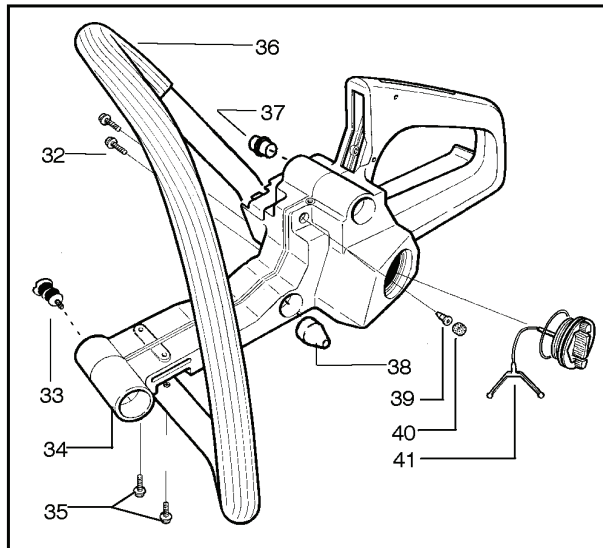

PARTS LIST NO. 530165406-01		Husqvarna® PARTS LIST	CHAIN SAW MODEL(s) 142 Export	
DATE 12/07/04	Replaces 11/10/04 - 530165405-01		Note: Illustration may differ from actual model due to design changes	PAGE NO. 4