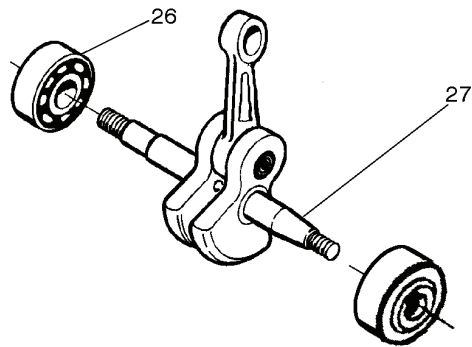

PARTS LIST NO.		Husqvarna® PARTS LIST	CHAIN SAW MODEL(s)
530165406-01			142 Export
DATE	Replaces	Note: Illustration may differ from actual model due to design changes	PAGE NO.
12/07/04	11/10/04 - 530165405-01		2