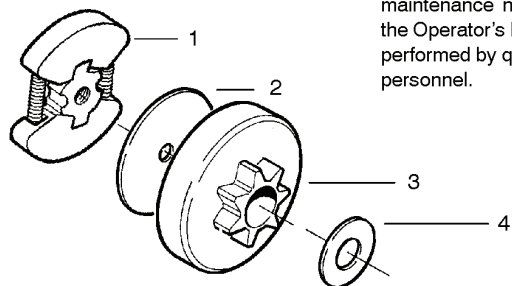

PARTS LIST NO. 530165406-01		Husqvarna® PARTS LIST	CHAIN SAW MODEL(s) 142 Export	
DATE 12/07/04	Replaces 11/10/04 - 530165405-01		Note: Illustration may differ from actual model due to design changes	PAGE NO. 3

⚠ WARNING

All repairs, adjustments and maintenance not described in the Operator's Manual must be performed by qualified service personnel.