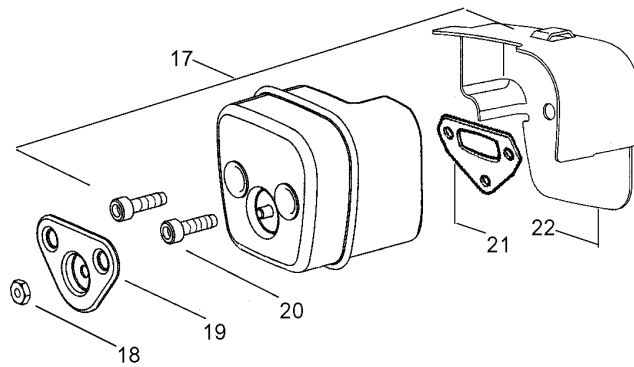

PARTS LIST NO. 530165248		Husqvarna® PARTS LIST	CHAIN SAW MODEL(s) 142 North America	
DATE 4/09/08	Replaces 530165248 - 2/21/08		Note: Illustration may differ from actual model due to design changes	PAGE NO. 3