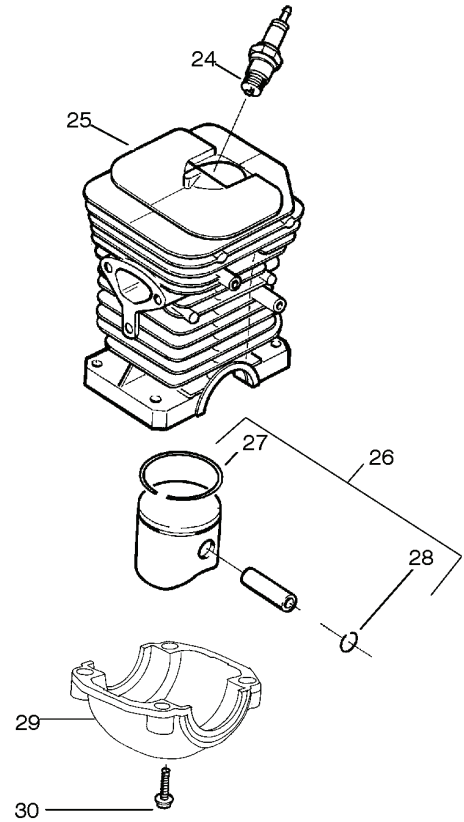

PARTS LIST NO. 530165406-01		Husqvarna® PARTS LIST	CHAIN SAW MODEL(e) 142 Export	
DATE 12/07/04	Replaces 11/10/04 - 530165405-01		Note: Illustration may differ from actual model due to design changes	PAGE NO. 1

⚠ WARNING

All repairs, adjustments and maintenance not described in the Operator's Manual must be performed by qualified service personnel.