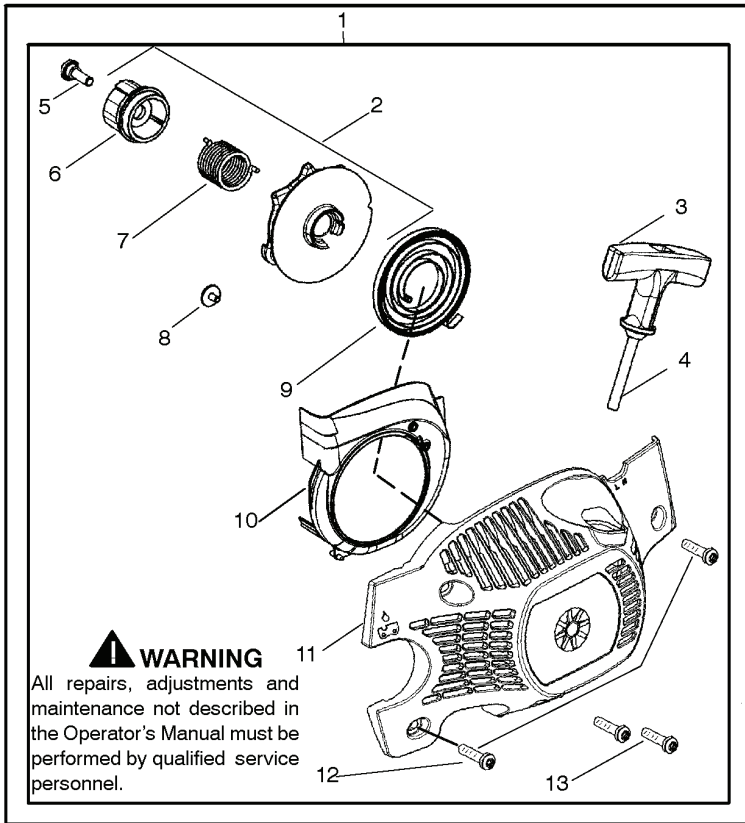

142, 20050100001-20064900000

SPARE PARTS LIST

PARTS LIST NO. 530165406-01		Husqvarna® PARTS LIST	CHAIN SAW MODEL(s) 142 Export
DATE 12/07/04	Replaces 11/10/04 - 530165405-01		Note: Illustration may differ from actual model due to design changes

REF.	PART NO.	DESCRIPTION	REMARK	QTY.	KIT
1	530071968	STARTER DEVICE		1	
2	530071966	STARTER PULLEY		1	
3	530038491	HANDLE		1	
4	530069232	STARTER ROPE		1	
5	530021179	SCREW		1	
6	530059677	SLEEVE		1	
7	530021180	SPRING		1	
8	530016392	SCREW		1	
9	530042095	SPRING		1	
10	530059959	BAFFLE		1	
11	530059958	STARTER		1	
12	530015893	SCREW		1	
13	530015892	SCREW		1	

PARTS LIST NO. 530165406-01		Husqvarna® PARTS LIST	CHAIN SAW MODEL(s) 142 Export
DATE 12/07/04	Replaces 11/10/04 - 530165405-01		Note: Illustration may differ from actual model due to design changes

REF.	PART NO.	DESCRIPTION	REMARK	QTY.	KIT
14	530052440	TUBE		1	
15	530015896	SCREW		1	
16	530015917	NUT		1	
17	530047855	PLATE		1	
18	530019228	SEALING		1	
19	530036043	SUPPORT		1	
20	530015877	BOLT		1	
21	530015878	SCREW		1	
22	530029850	CHAIN CATCHER		1	
23	530015893	SCREW		1	
24	530052428	COVER		1	
25	530015922	NUT		1	
26	530029830	GUIDE		1	
27	530029831	CHOKE CONTROL		1	
28	530071991	CRANKCASE		1	
29	530015922	NUT		1	
30	530016037	SCREW		1	
31	501765602	TANK CAP ASSY		1	

PARTS LIST NO. 530165406-01		Husqvarna® PARTS LIST	CHAIN SAW MODEL(s) 142 Export
DATE 12/07/04	Replaces 11/10/04 - 530165405-01		Note: Illustration may differ from actual model due to design changes

REF.	PART NO.	DESCRIPTION	REMARK	QTY.	KIT
22	530016154	SCREW		1	
23	530059960	CYLINDER COVER		1	