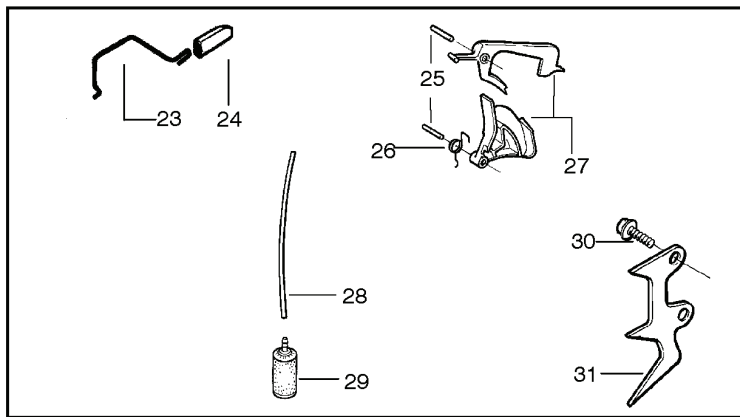

✓ = NEW PART NUMBER FOR THIS IPL * = REFER TO THE SERVICE REFERENCE INDICATED FOR MORE INFORMATION. (LOCATED AT END OF IPL)
● = THESE PARTS ARE ILLUSTRATED FOR CLARITY. ORDER COMPLETE ASSEMBLY.

REF.	PART NO.	DESCRIPTION	REMARK	QTY.	KIT
1	530035269	REPAIR KIT		1	

PARTS LIST NO. 530165406-01		Husqvarna® PARTS LIST	CHAIN SAW MODEL(s) 142 Export
DATE 12/07/04	Replaces 11/10/04 - 530165405-01		Note: Illustration may differ from actual model due to design changes

REF.	PART NO.	DESCRIPTION	REMARK	QTY.	KIT
1	530071348	LEVER		1	
2	530029879	SCREW		1	
3	530015915	SCREW		1	
4	530015911	SCREW		1	
5	530054741	KNEE LINK		1	
6	530016237	SPRING		1	
7	530024419	E-CLIP		1	
8	530016384	SCREW		1	
9	530056531	SHAFT PIVOT		1	
10	530029881	SHAFT PIVOT		1	
11	530015910	SPRING		1	
12	530015913	PEN		1	
13	530052232	BRAKE BAND		1	
14	530054802	CHAIN BRAKE ASSY		1	
15	530029878	SPRING		1	
16	530049483	CLUTCH COVER		1	
17	530015826	PEN		1	
18	530038593	RETAINER		1	
19	530016110	SCREW		1	
20	530053035	COVER		1	
21	530015911	SCREW		1	

PARTS LIST NO. 530165406-01		Husqvarna® PARTS LIST	CHAIN SAW MODEL(s) 142 Export
DATE 12/07/04	Replaces 11/10/04 - 530165405-01		Note: Illustration may differ from actual model due to design changes

REF.	PART NO.	DESCRIPTION	REMARK	QTY.	KIT
23	530029869	THROTTLE ROD		1	
24	530029863	HUB CAP		1	
25	530029860	SCREW		1	
26	530029861	SPRING		1	
27	530069587	THROTTLE TRIGGER		1	
28	530069247	HOSE		1	
29	530014497	FILTER		1	
30	530016439	SCREW		1	
31	530014381	FELLING DOG	NEW PART NUMBER FOR THIS IPL	1	