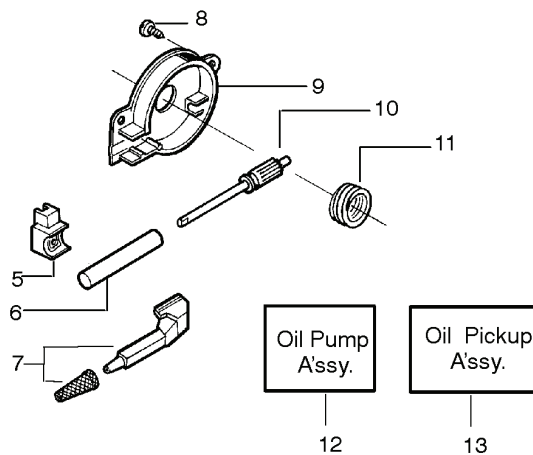

PARTS LIST NO. 530165406-01		Husqvarna® PARTS LIST	CHAIN SAW MODEL(s) 142 Export	
DATE 12/07/04	Replaces 11/10/04 - 530165405-01		Note: Illustration may differ from actual model due to design changes	PAGE NO. 3

⚠ WARNING

All repairs, adjustments and maintenance not described in the Operator's Manual must be performed by qualified service personnel.