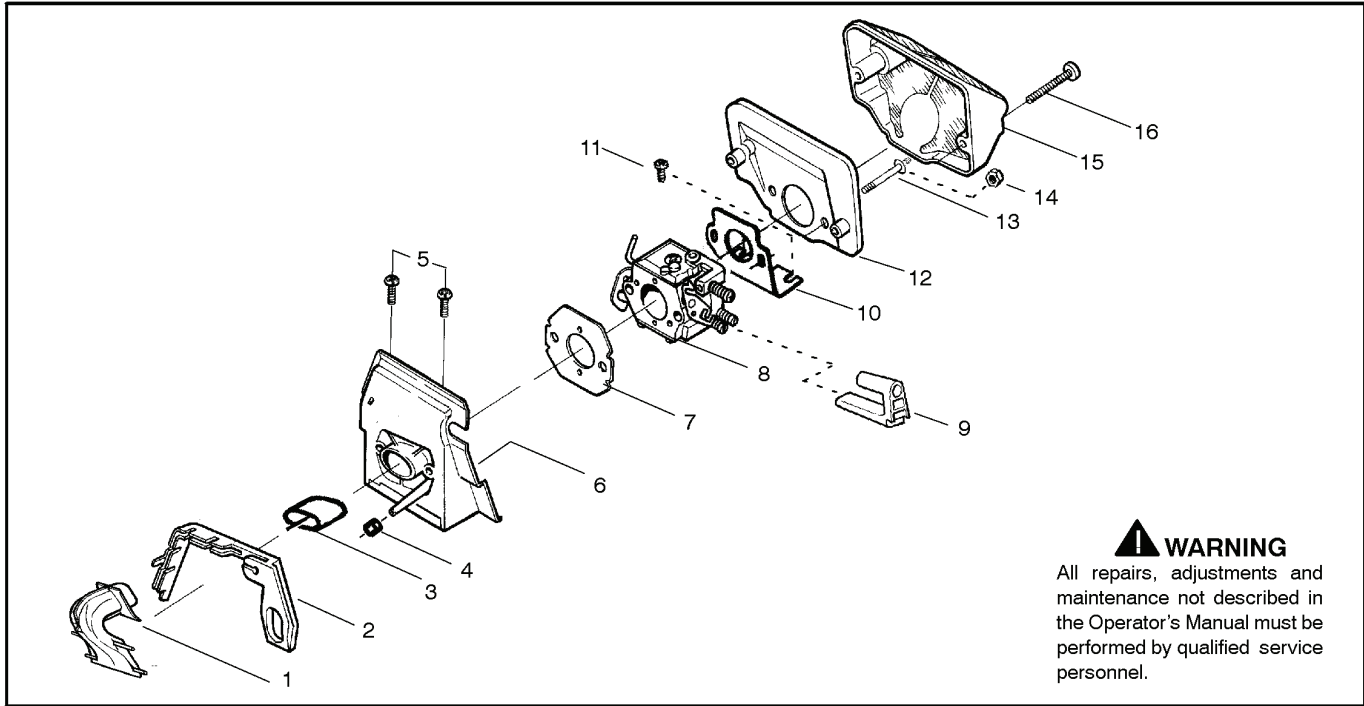

PARTS LIST NO. 530165406-01		Husqvarna® PARTS LIST	CHAIN SAW MODEL(s) 142 Export	
DATE 12/07/04	Replaces 11/10/04 - 530165405-01		Note: Illustration may differ from actual model due to design changes	PAGE NO. 2

⚠ WARNING

All repairs, adjustments and maintenance not described in the Operator's Manual must be performed by qualified service personnel.