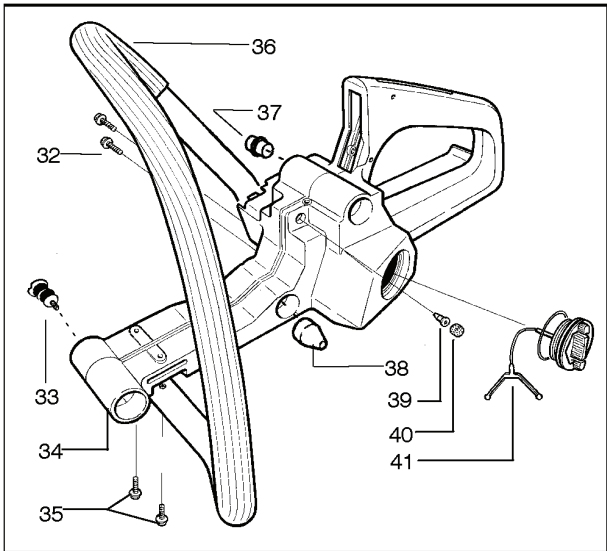

PARTS LIST NO. 530165406-01		Husqvarna® PARTS LIST	CHAIN SAW MODEL(s) 142 Export	
DATE 12/07/04	Replaces 11/10/04 - 530165405-01		Note: Illustration may differ from actual model due to design changes	PAGE NO. 4