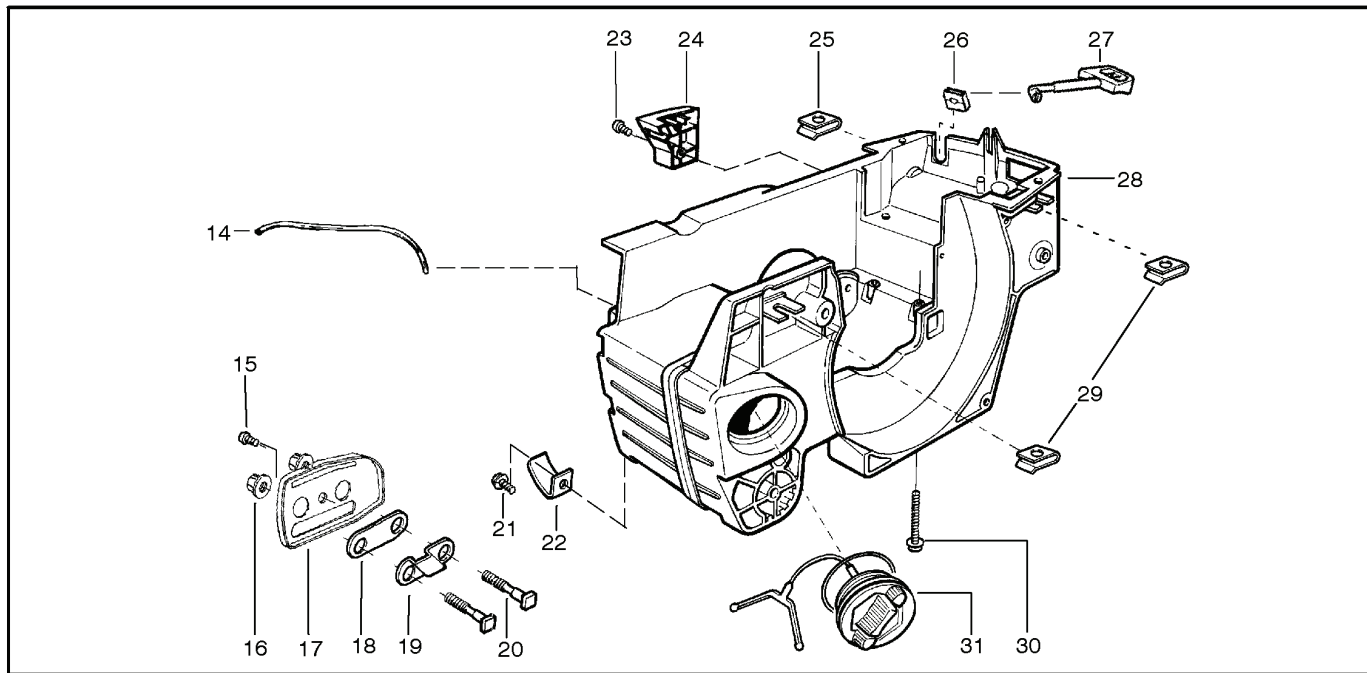

142, 20050100001-20064900000

SPARE PARTS LIST

PARTS LIST NO. 530165406-01		Husqvarna® PARTS LIST	CHAIN SAW MODEL(s) 142 Export
DATE 12/07/04	Replaces 11/10/04 - 530165405-01		Note: Illustration may differ from actual model due to design changes

REF.	PART NO.	DESCRIPTION	REMARK	QTY.	KIT
1	530071968	STARTER DEVICE		1	
2	530071966	STARTER PULLEY		1	
3	530038491	HANDLE		1	
4	530069232	STARTER ROPE		1	
5	530021179	SCREW		1	
6	530059677	SLEEVE		1	
7	530021180	SPRING		1	
8	530016392	SCREW		1	
9	530042095	SPRING		1	
10	530059959	BAFFLE		1	
11	530059958	STARTER		1	
12	530015893	SCREW		1	
13	530015892	SCREW		1	

PARTS LIST NO. 530165406-01		Husqvarna® PARTS LIST	CHAIN SAW MODEL(s) 142 Export
DATE 12/07/04	Replaces 11/10/04 - 530165405-01		Note: Illustration may differ from actual model due to design changes

REF.	PART NO.	DESCRIPTION	REMARK	QTY.	KIT
14	530052440	TUBE		1	
15	530015896	SCREW		1	
16	530015917	NUT		1	
17	530047855	PLATE		1	
18	530019228	SEALING		1	
19	530036043	SUPPORT		1	
20	530015877	BOLT		1	
21	530015878	SCREW		1	
22	530029850	CHAIN CATCHER		1	
23	530015893	SCREW		1	
24	530052428	COVER		1	
25	530015922	NUT		1	
26	530029830	GUIDE		1	
27	530029831	CHOKE CONTROL		1	
28	530071991	CRANKCASE		1	
29	530015922	NUT		1	
30	530016037	SCREW		1	
31	501765602	TANK CAP ASSY		1	

PARTS LIST NO. 530165406-01		Husqvarna® PARTS LIST	CHAIN SAW MODEL(s) 142 Export
DATE 12/07/04	Replaces 11/10/04 - 530165405-01		Note: Illustration may differ from actual model due to design changes

REF.	PART NO.	DESCRIPTION	REMARK	QTY.	KIT
22	530016154	SCREW		1	
23	530059960	CYLINDER COVER		1	