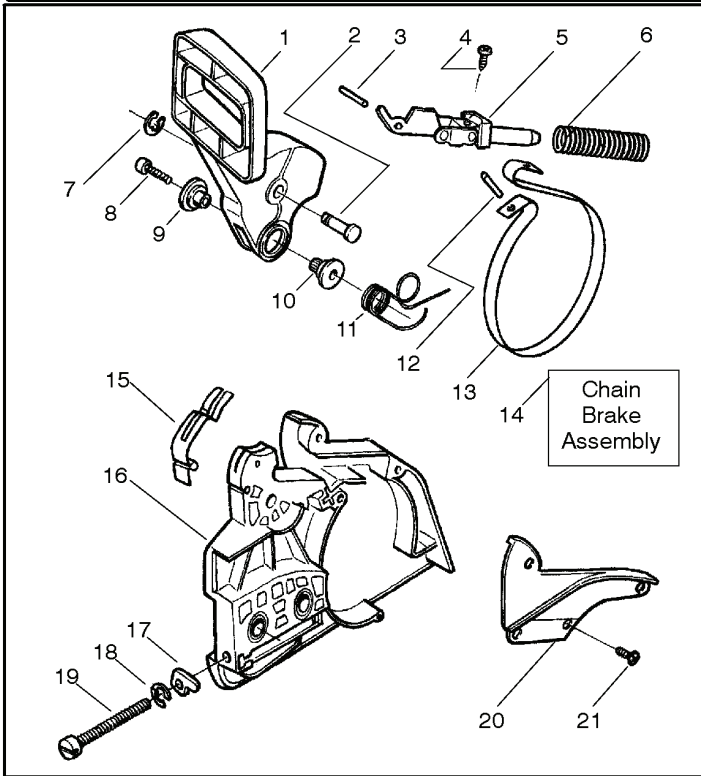

PARTS LIST NO. 530165406-01		Husqvarna® PARTS LIST	CHAIN SAW MODEL(s) 142 Export
DATE 12/07/04	Replaces 11/10/04 - 530165405-01		Note: Illustration may differ from actual model due to design changes

REF.	PART NO.	DESCRIPTION	REMARK	QTY.	KIT
14	530052440	TUBE		1	
15	530015896	SCREW		1	
16	530015917	NUT		1	
17	530047855	PLATE		1	
18	530019228	SEALING		1	
19	530036043	SUPPORT		1	
20	530015877	BOLT		1	
21	530015878	SCREW		1	
22	530029850	CHAIN CATCHER		1	
23	530015893	SCREW		1	
24	530052428	COVER		1	
25	530015922	NUT		1	
26	530029830	GUIDE		1	
27	530029831	CHOKE CONTROL		1	
28	530071991	CRANKCASE		1	
29	530015922	NUT		1	
30	530016037	SCREW		1	
31	501765602	TANK CAP ASSY		1	

Carb
Repair
Kit

1

Ref.	Part No.	Description
1.	530035269	Kit-Carburetor Repair (Zama)

⚠ WARNING

All repairs, adjustments and maintenance not described in the Operator's Manual must be performed by qualified service personnel.

PARTS LIST NO. 530165406-01		Husqvarna® PARTS LIST	CHAIN SAW MODEL(s) 142 Export
DATE 12/07/04	Replaces 11/10/04 - 530165405-01		Note: Illustration may differ from actual model due to design changes

REF.	PART NO.	DESCRIPTION	REMARK	QTY.	KIT
1	530071348	LEVER		1	
2	530029879	SCREW		1	
3	530015915	SCREW		1	
4	530015911	SCREW		1	
5	530054741	KNEE LINK		1	
6	530016237	SPRING		1	
7	530024419	E-CLIP		1	
8	530016384	SCREW		1	
9	530056531	SHAFT PIVOT		1	
10	530029881	SHAFT PIVOT		1	
11	530015910	SPRING		1	
12	530015913	PEN		1	
13	530052232	BRAKE BAND		1	
14	530054802	CHAIN BRAKE ASSY		1	
15	530029878	SPRING		1	
16	530049483	CLUTCH COVER		1	
17	530015826	PEN		1	
18	530038593	RETAINER		1	
19	530016110	SCREW		1	
20	530053035	COVER		1	
21	530015911	SCREW		1	