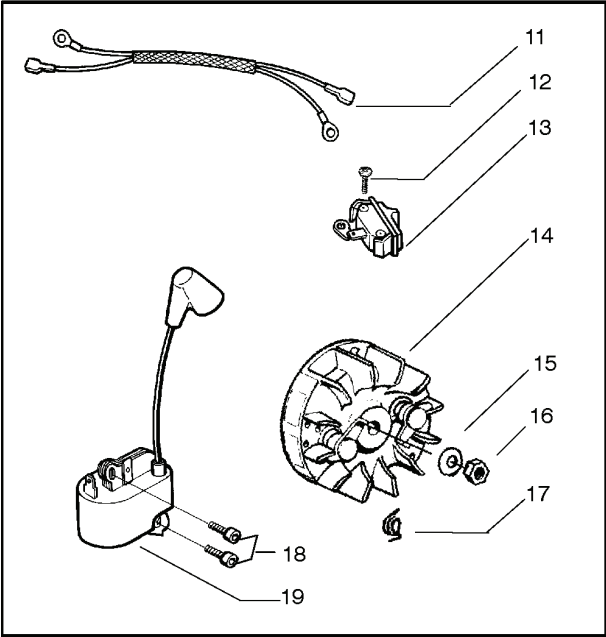

PARTS LIST NO. 106-232761		Husqvarna® PARTS LIST	MODEL(s) 136 & 141	
DATE 12/10/03	REPLACES 106-232761-6/11/03		Note: Illustration may differ from actual model due to design changes	PAGE NO. 4