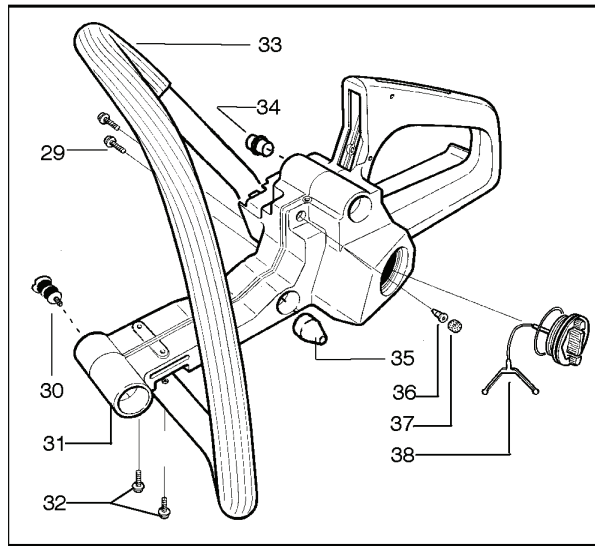

PARTS LIST NO. 106-232761		Husqvarna® PARTS LIST	MODEL(s) 136 & 141
DATE 12/10/03	REPLACES 106-232761-6/11/03		PAGE NO. 4
Note: Illustration may differ from actual model due to design changes