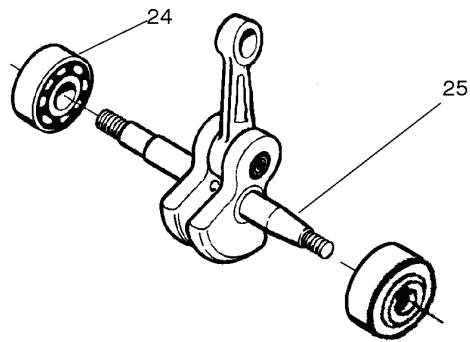

PARTS LIST NO. 106-232761		Husqvarna® PARTS LIST	MODEL(s) 136 & 141	
DATE 12/10/03	REPLACES 106-232761-6/11/03		Note: Illustration may differ from actual model due to design changes	PAGE NO. 2