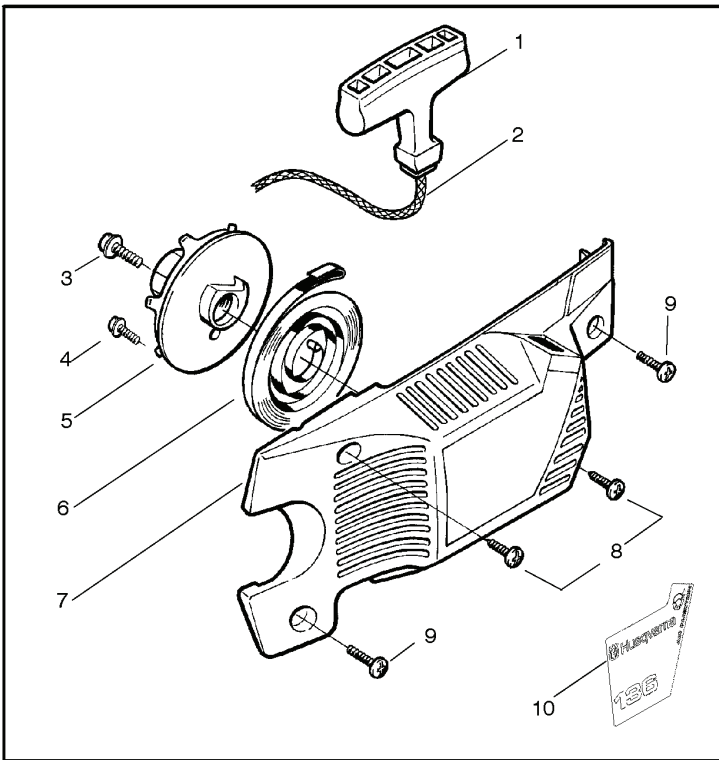

PARTS LIST NO. 106-232761		Husqvarna® PARTS LIST	MODEL(s) 136 & 141	
DATE 12/10/03	REPLACES 106-232761-6/11/03		NOTE: Illustration may differ from actual model due to design changes	PAGE NO. 4