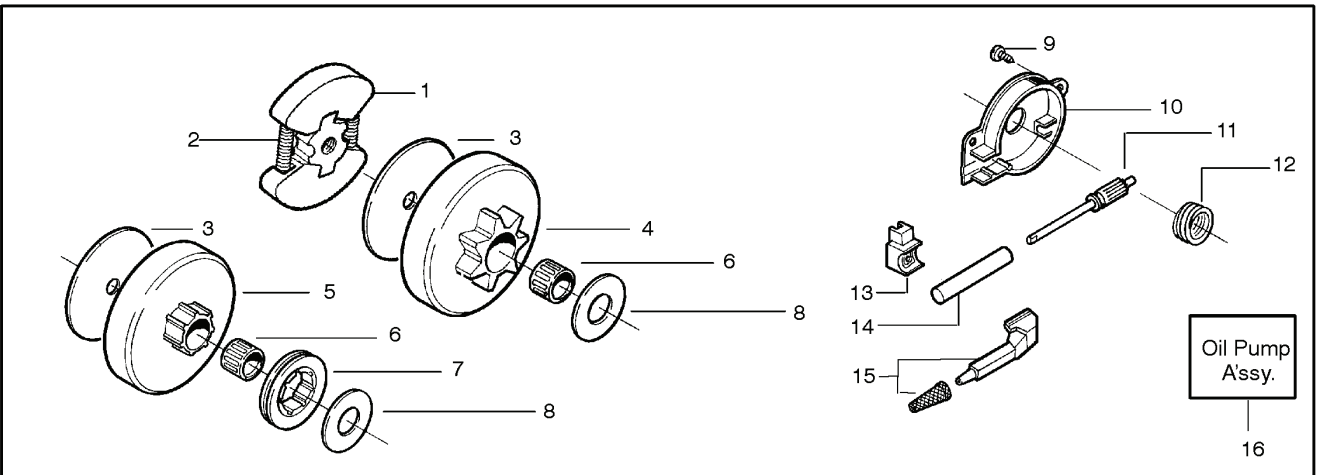

✓ = NEW PART NUMBER FOR THIS IPL ★ = REFER TO THE SERVICE REFERENCE INDICATED FOR MORE INFORMATION. (LOCATED AT END OF IPL)
● = THESE PARTS ARE ILLUSTRATED FOR CLARITY. ORDER COMPLETE ASSEMBLY.

REF.	PART NO.	DESCRIPTION	REMARK	QTY.	KIT
1	530035296	SCREW		1	
2	530035031	LEVER		1	
3	530035164	GASKET		1	
4	530035166	DIAPHRAGM PUMP		1	
5	507432582	SCREEN		1	
6	530035293	SPRING		1	
7	530035281	LOW SPEED NEEDLE		1	
8	530037259	HI-SPEED NEEDLE		1	
9	530035295	SPRING		1	
10	530035162	PLUG		1	
11	530035225	WELCH PLUG		1	
12	530035165	GASKET		1	
13	530035014	STYRMEMBRAN		1	
14	530035028	PEN		1	
15	530035016	SCREW		1	
16	530035106	NEEDLE VALVE		1	
17	530038479	HUB CAP		1	
18	530038478	HUB CAP		1	
530069826	530069826	REPAIR KIT		1	
530035269	530035269	REPAIR KIT		1	
20	530035188	SPRING		1	
530069844	530069844	GASKET KIT		1	
530035270	530035270	GASKET		1	
22	530035021	SCREW		1	
530031157	530031157	PULLER		1	
530031161	530031161	TOOL		1	

PARTS LIST NO. 106-232761		Husqvarna® PARTS LIST	MODEL(s) 136 & 141
DATE 12/10/03	REPLACES 106-232761-6/11/03		Note: Illustration may differ from actual model due to design changes

REF.	PART NO.	DESCRIPTION	REMARK	QTY.	KIT
1	530014949	CLUTCH		1	
2	530094188	SPRING		1	
3	530015611	WASHER		1	
4	530047061	CLUTCH DRUM ASSY		1	
5	530069316	CLUTCH DRUM		1	
6	530032119	BUSHING		1	
7	530028650	RIM SPROCKET		1	
8	530015907	WASHER		1	
9	530015896	SCREW		1	
10	530029835	HOUSING		1	
11	530029838	PISTON		1	
12	530029833	PUMP		1	
13	530019174	SEALING		1	
14	530029834	BARREL		1	
15	530014776	OIL PICK-UP		1	
16	530014410	OIL PUMP		1	