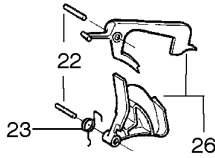

PARTS LIST NO. 106-232761		Husqvarna® PARTS LIST	MODEL(s) 136 & 141	
DATE 12/10/03	REPLACES 106-232761-6/11/03		Note: Illustration may differ from actual model due to design changes	PAGE NO. 4