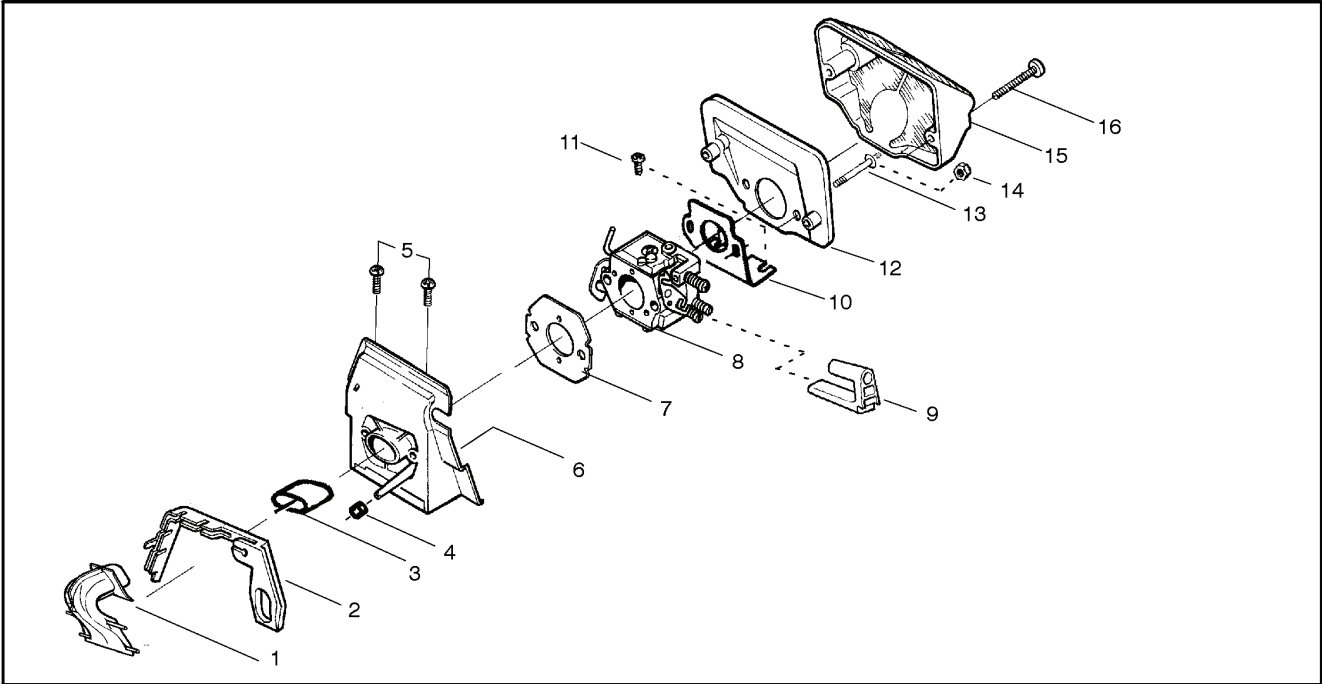

PARTS LIST NO.		Husqvarna® PARTS LIST	MODEL(s)
106-232761			136 & 141
DATE	REPLACES	Note: Illustration may differ from actual model due to design changes	PAGE NO.
12/10/03	106-232761-6/11/03		2