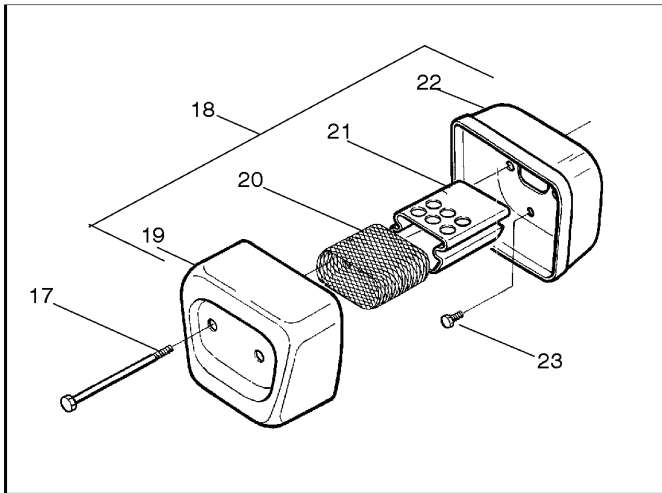

PARTS LIST NO. 106-232761		Husqvarna® PARTS LIST	MODEL(s) 136 & 141	
DATE 12/10/03	REPLACES 106-232761-6/11/03		NOTE: Illustration may differ from actual model due to design changes	PAGE NO. 2