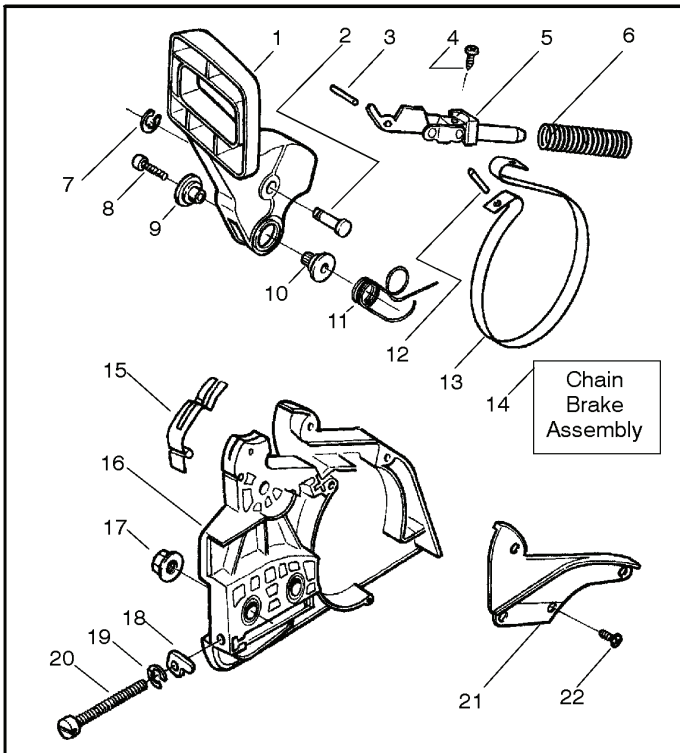

PARTS LIST NO. 106-232761		Husqvarna® PARTS LIST	MODEL(s) 136 & 141	
DATE 12/10/03	REPLACES 106-232761-6/11/03		NOTE: Illustration may differ from actual model due to design changes	PAGE NO. 1