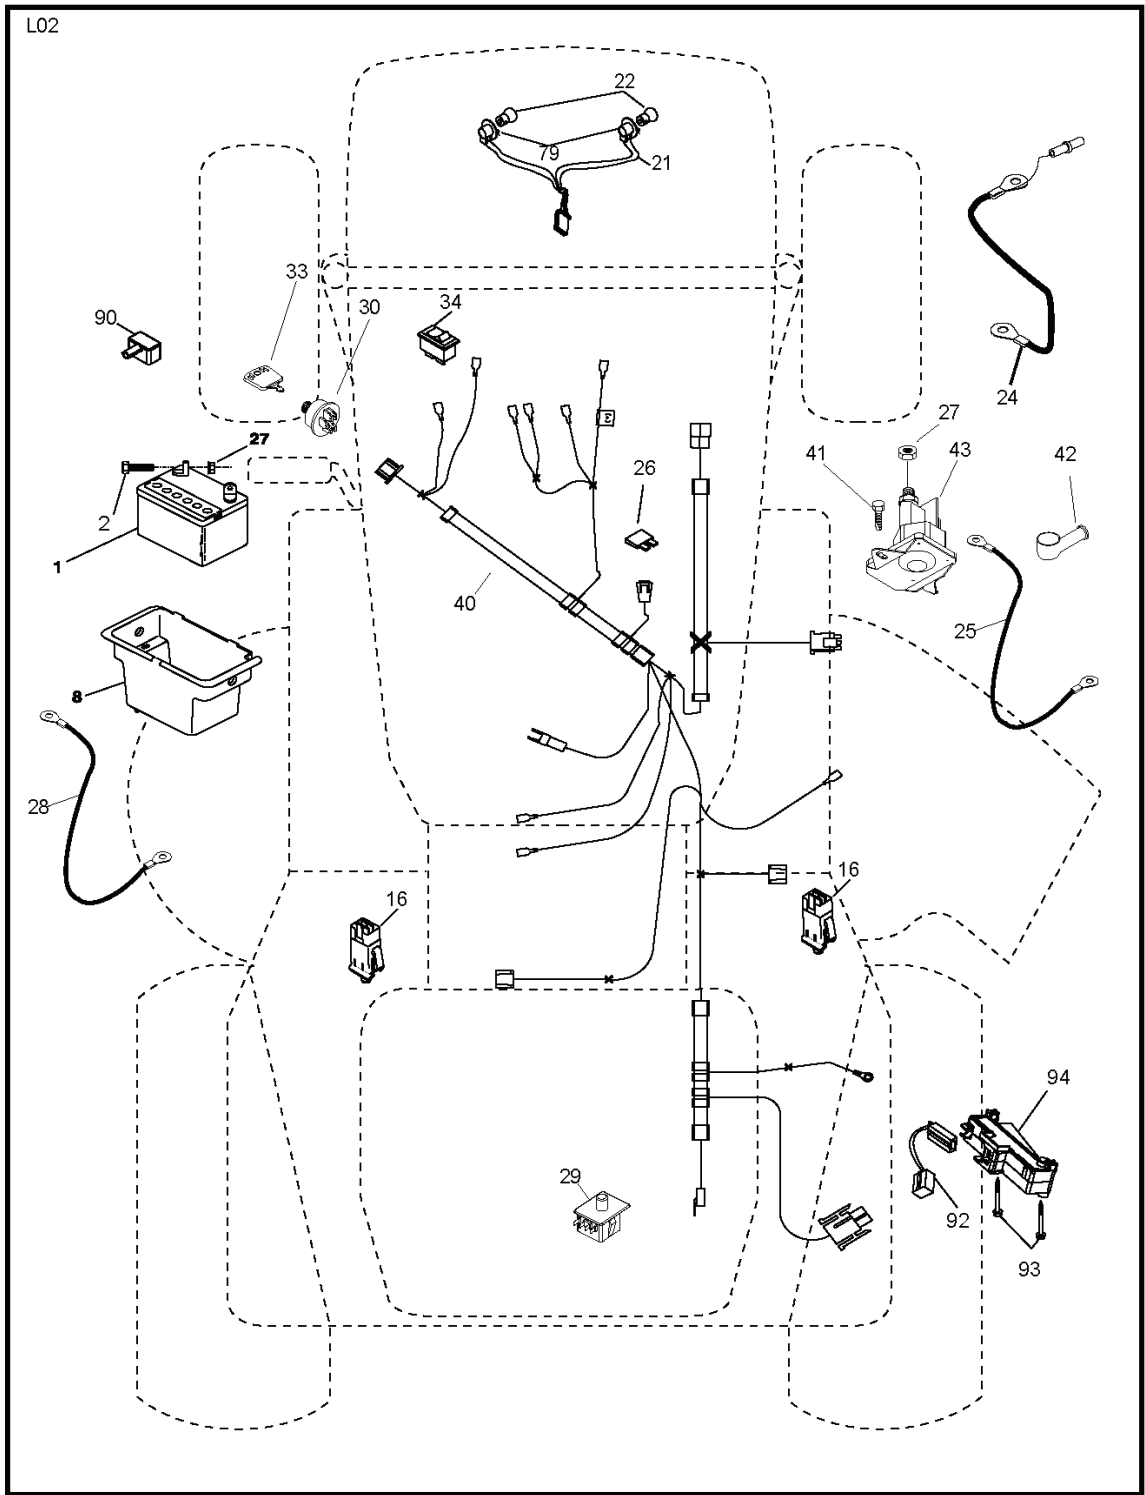

L02

REF.	PART NO.	DESCRIPTION	REMARK	QTY.	KIT
1	532163465	BATTERY		1	
2	874760412	BOLT		1	
8	532176689	BATTERY BOX		1	
16	532176138	MICRO SWITCH		1	
21	532175688	HARNESS		1	
22	532004152	BULB		1	
24	532124780	CABLE		1	
25	532146147	CABLE		1	
26	532175158	FUSE		1	
27	873510400	NUT		1	
28	532124773	CABLE		1	
29	532192749	SWITCH.SEAT.DP W/RAMPS		1	
30	532193350	IGNITION MODULE		1	
33	532411935	KEY		1	
34	532110712	SWITCH		1	
40	532197428	CABLE ASSY		1	
41	871110408	BOLT		1	
42	532131563	COVER		1	
43	532192507	SOLENOID		1	
79	532175242	HOLDER		1	
90	532180449	COVER		1	
92	532196615	CABLE ASSY		1	
93	532192540	SCREW		1	
94	532191834	MODULE.REVERSE.ROS		1