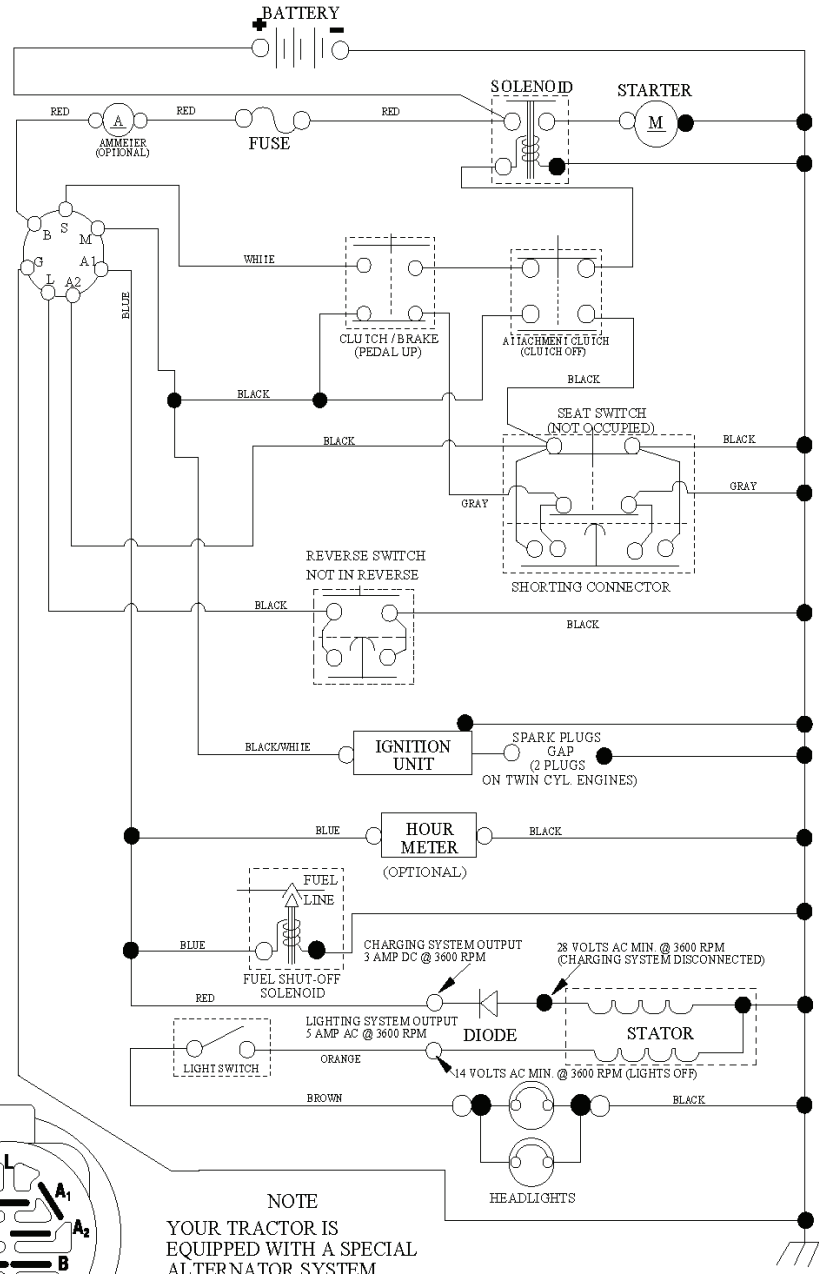

SCH03

IGNITION SWITCH

POSITION	CIRCUIT	"MAKE"
OFF	M+G+A1	
RUN/OVERRIDE	B+A1	
RUN	B+A1	L+A2
START	B + S + A1	

NOTE
YOUR TRACTOR IS EQUIPPED WITH A SPECIAL ALTERNATOR SYSTEM. THE LIGHTS ARE NOT CONNECTED TO THE BATTERY, BUT HAVE THEIR OWN ELECTRICAL SOURCE. BECAUSE OF THIS, THE BRIGHTNESS OF THE LIGHTS WILL CHANGE WITH ENGINE SPEED. AT IDLE THE LIGHTS WILL DIM. AS THE ENGINE IS SPEEDED UP, THE LIGHTS WILL BECOME THEIR BRIGHTEST.

WIRING INSULATED CLIPS
NOTE: IF WIRING INSULATED CLIPS WERE REMOVED FOR SERVICING OF UNIT, THEY SHOULD BE RE-INSTALLED TO PROPERLY SECURE YOUR WIRING.