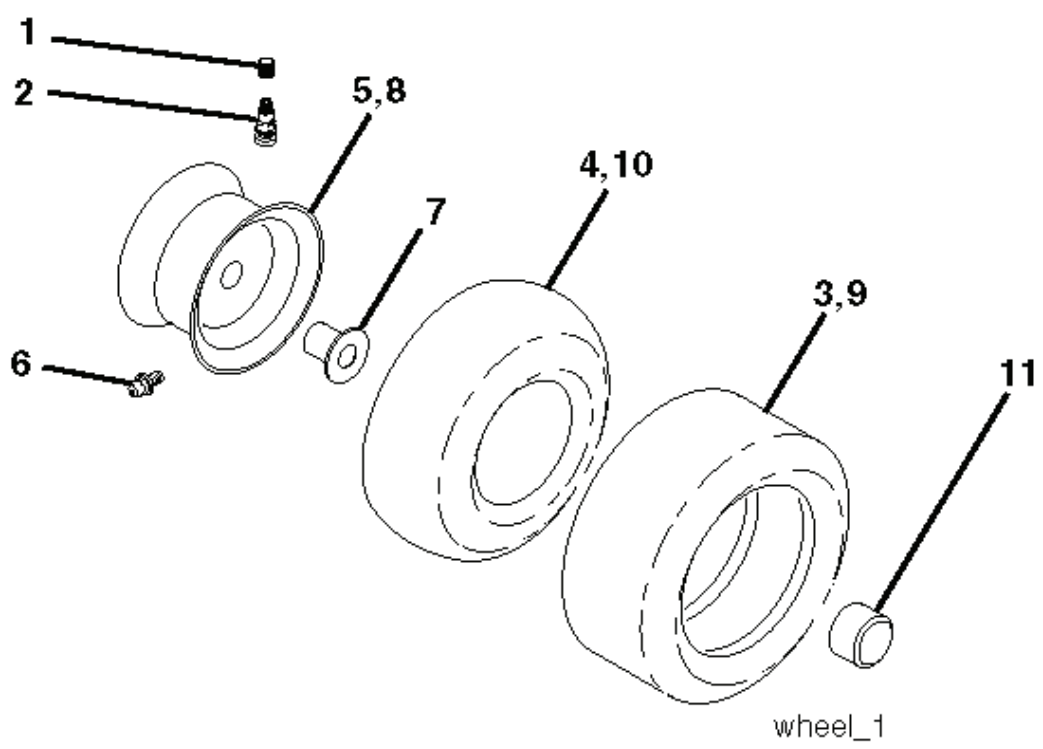

WIRING INSULATED CLIPS
 NOTE: IF WIRING INSULATED CLIPS WERE REMOVED FOR SERVICING OF UNIT, THEY SHOULD BE RE-INSTALLED TO PROPERLY SECURE YOUR WIRING.

seat-stlt_bolt_1

REF.	PART NO.	DESCRIPTION	REMARK	QTY.	KIT
1	532401042	SIEGE CONDUCTEUR		1	
2	532140551	BRACKET		1	
3	871110616	SCREW		1	
4	819131610	WASHER		1	
5	532145006	CLIP		1	
6	873800600	NUT		1	
7	532124181	SPRING		1	
8	817000616	SCREW		1	
9	819131614	WASHER		1	
10	532195530	BERCEAU DE SIEGE CONDUCTEUR		1	
12	532174648	BRACKET		1	
13	532121248	BUSHING		1	
14	872050412	BOLT		1	
15	532134300	SPACER		1	
16	532121250	SPRING		1	
17	532123976	LOCKNUT		1	
21	532171852	BOLT		1	
22	873800500	LOCK NUT		1	
23	871110814	BOLT		1	
24	819171912	WASHER		1	
25	532127018	BOLT		1	
26	810040800	WASHER		1	

Steering-stlt_OPP_1

REF.	PART NO.	DESCRIPTION	REMARK	QTY.	KIT
1	532186780	STEERING WHEEL		1	
2	532418168	AXLE		1	
3	532169840	SPINDLE		1	
4	532169839	SPINDLE		1	
5	532124931	WASHER		1	
6	532121748	WASHER		1	
7	819272016	WASHER		1	
8	812000029	RETAINER RING		1	
9	532124937	BEARING COL. STRG.		1	
10	532175121	ROD		1	
11	810040600	WASHER		1	
13	532136518	PIPE		1	
15	532145212	NUT		1	
17	532190753	ROD		1	
26	532126847	BUSHING		1	
28	819131416	WASHER		1	
29	817000612	SCREW		1	
30	876020412	SPLIT PIN		1	
32	532192757	TIGE D'ASSEMBLAGE		1	
34	810040500	WASHER		1	
36	532155099	BUSHING		1	
37	532152927	SCREW		1	
38	532192916	INSERT DE VOLANT		1	
39	819113812	WASHER		1	
40	873540600	NUT		1	
41	532186737	ADAPTER		1	
42	532169633	SLEEVE		1	
43	532121749	WASHER		1	
44	532190752	SHAFT		1	
46	532121232	HUB CAP		1	
65	532414736	SPACER		1	
67	872110618	BOLT		1	
68	532169827	SHAFT		1	
71	532175146	STEERING GEAR		1	
82	532199978	SUPPORT ESSIEU AVANT		1	
88	532175118	BOLT		1	
91	532175553	SPRING		1	
95	532188967	WASHER		1	
97	874780564	BOLT		1	