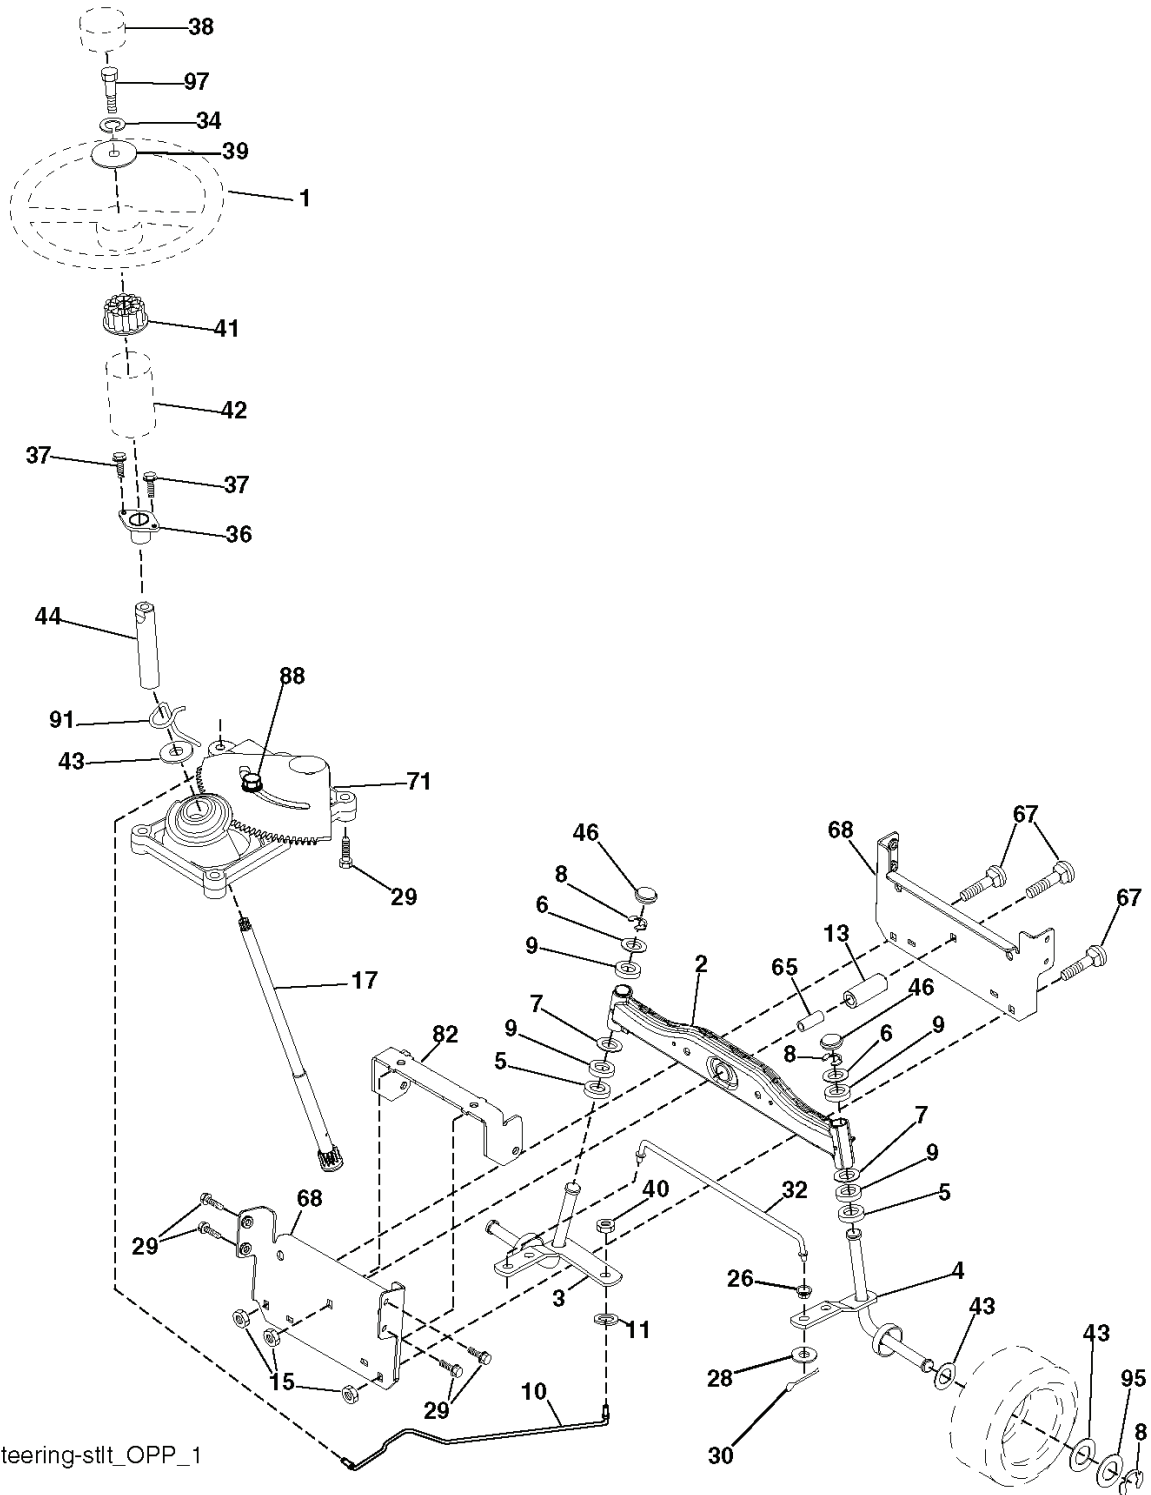

Steering-stlt_OPP_1

REF.	PART NO.	DESCRIPTION	REMARK	QTY.	KIT
1	532186780	STEERING WHEEL		1	
2	532418168	AXLE		1	
3	532169840	SPINDLE		1	
4	532169839	SPINDLE		1	
5	532124931	WASHER		1	
6	532121748	WASHER		1	
7	819272016	WASHER		1	
8	812000029	RETAINER RING		1	
9	532124937	BEARING COL. STRG.		1	
10	532175121	ROD		1	
11	810040600	WASHER		1	
13	532136518	PIPE		1	
15	532145212	NUT		1	
17	532190753	ROD		1	
26	532126847	BUSHING		1	
28	819131416	WASHER		1	
29	817000612	SCREW		1	
30	876020412	SPLIT PIN		1	
32	532192757	TIGE D'ASSEMBLAGE		1	
34	810040500	WASHER		1	
36	532155099	BUSHING		1	
37	532152927	SCREW		1	
38	532192916	INSERT DE VOLANT		1	
39	819113812	WASHER		1	
40	873540600	NUT		1	
41	532186737	ADAPTER		1	
42	532169633	SLEEVE		1	
43	532121749	WASHER		1	
44	532190752	SHAFT		1	
46	532121232	HUB CAP		1	
65	532414736	SPACER		1	
67	872110618	BOLT		1	
68	532169827	SHAFT		1	
71	532175146	STEERING GEAR		1	
82	532199978	SUPPORT ESSIEU AVANT		1	
88	532175118	BOLT		1	
91	532175553	SPRING		1	
95	532188967	WASHER		1	
97	874780564	BOLT		1