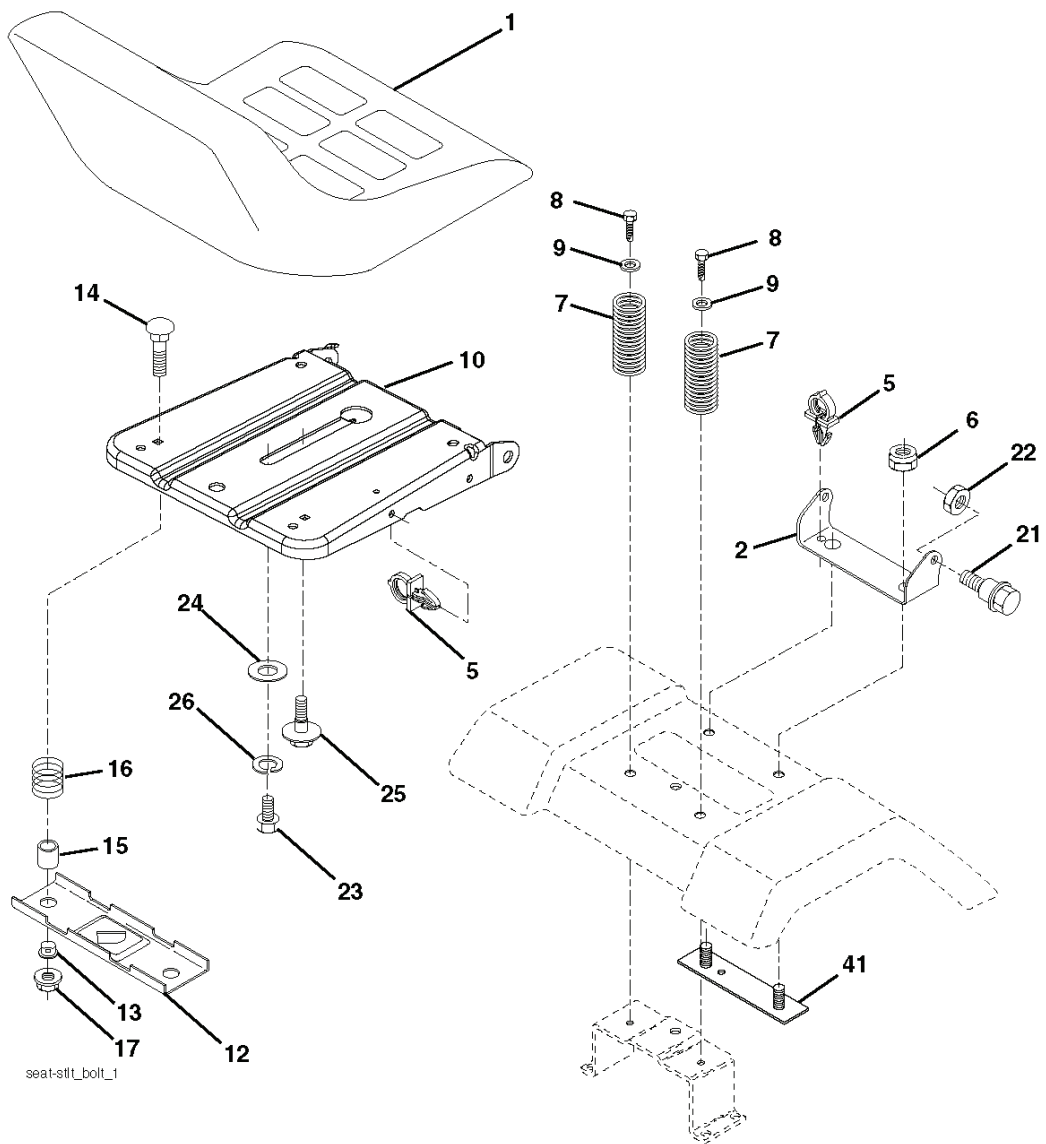

lift-rh.1piece_27

REF.	PART NO.	DESCRIPTION	REMARK	QTY.	KIT
1	532159460	WIRE		1	
2	532159471	LEVER		1	
3	532105767	PIN RETAINING SCREW		1	
4	812000002	RETAINER RING		1	
5	819211621	WASHER		1	
6	532120183	BEARING		1	
7	532109413	GRIP		1	
8	532124526	KNOB		1	
11	532139865	LINK		1	
12	532139866	LINK		1	
13	532124670	RETAINER RING		1	
15	532173288	LINK		1	
16	873350800	NUT		1	
17	532175689	BRACKET		1	
18	873800800	NUT		1	
19	532139868	LEVER		1	
20	532194209	SPRING		1	
31	532169865	BEARING		1	
32	873540600	NUT		1	
55	532194208	PIN		1	

SCH03

IGNITION SWITCH

POSITION	CIRCUIT	"MAKE"
OFF	M+G+A1	
RUN/OVERRIDE	B+A1	
RUN	B+A1	L+A2
START	B + S + A1	

NOTE
 YOUR TRACTOR IS EQUIPPED WITH A SPECIAL ALTERNATOR SYSTEM. THE LIGHTS ARE NOT CONNECTED TO THE BATTERY, BUT HAVE THEIR OWN ELECTRICAL SOURCE. BECAUSE OF THIS, THE BRIGHTNESS OF THE LIGHTS WILL CHANGE WITH ENGINE SPEED. AT IDLE THE LIGHTS WILL DIM. AS THE ENGINE IS SPEEDED UP, THE LIGHTS WILL BECOME THEIR BRIGHTEST.

WIRING INSULATED CLIPS
 NOTE: IF WIRING INSULATED CLIPS WERE REMOVED FOR SERVICING OF UNIT, THEY SHOULD BE RE-INSTALLED TO PROPERLY SECURE YOUR WIRING.

seat-stlt_bolt_1

REF.	PART NO.	DESCRIPTION	REMARK	QTY.	KIT
1	532401042	SIEGE CONDUCTEUR		1	
2	532140551	BRACKET		1	
3	871110616	SCREW		1	
4	819131610	WASHER		1	
5	532145006	CLIP		1	
6	873800600	NUT		1	
7	532124181	SPRING		1	
8	817000616	SCREW		1	
9	819131614	WASHER		1	
10	532195530	BERCEAU DE SIEGE CONDUCTEUR		1	
12	532174648	BRACKET		1	
13	532121248	BUSHING		1	
14	872050412	BOLT		1	
15	532134300	SPACER		1	
16	532121250	SPRING		1	
17	532123976	LOCKNUT		1	
21	532171852	BOLT		1	
22	873800500	LOCK NUT		1	
23	871110814	BOLT		1	
24	819171912	WASHER		1	
25	532127018	BOLT		1	
26	810040800	WASHER		1	