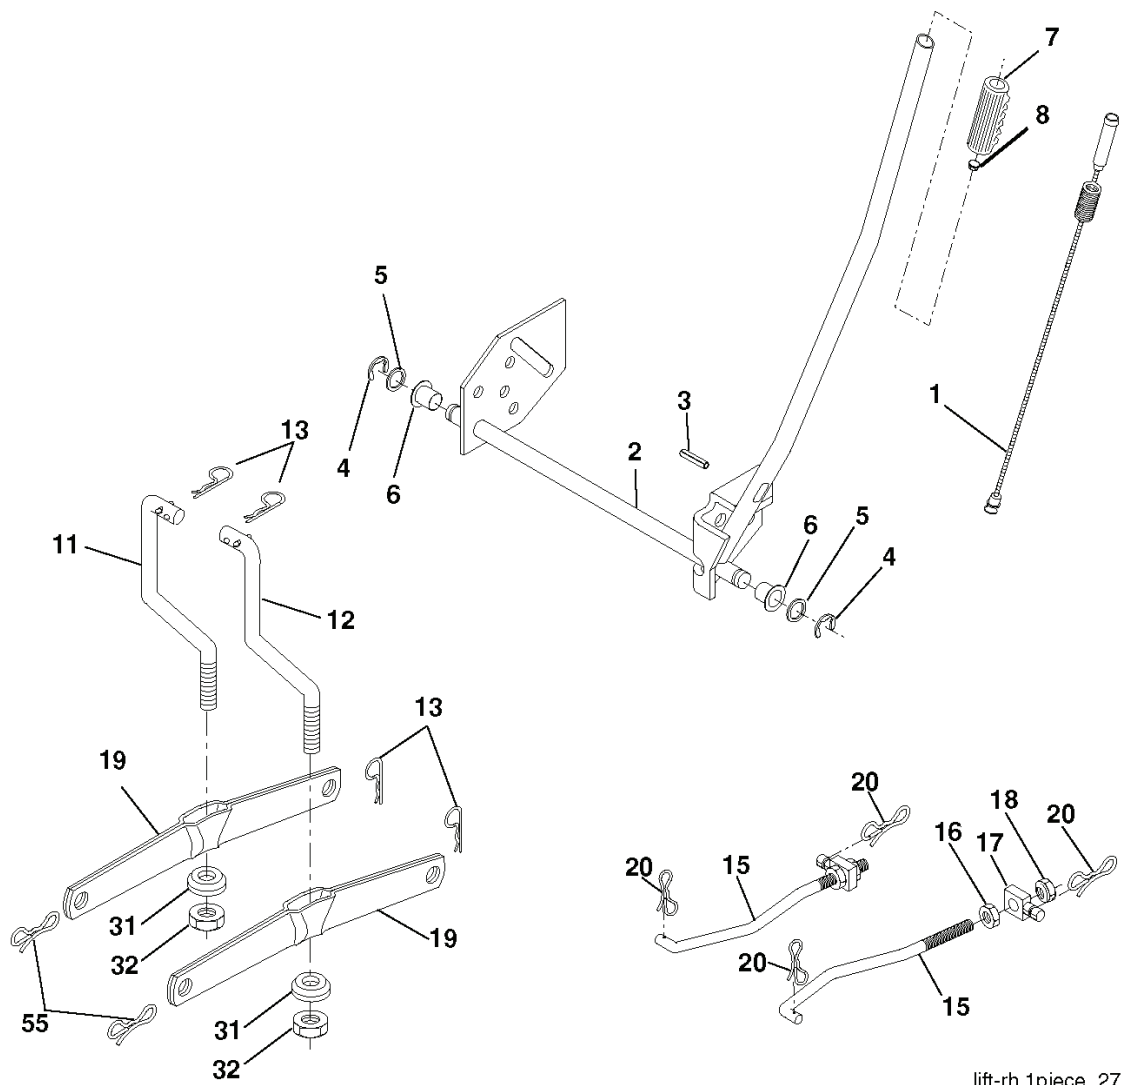

lift-rh.1piece_27

REF.	PART NO.	DESCRIPTION	REMARK	QTY.	KIT
1	532159460	WIRE		1	
2	532159471	LEVER		1	
3	532105767	PIN RETAINING SCREW		1	
4	812000002	RETAINER RING		1	
5	819211621	WASHER		1	
6	532120183	BEARING		1	
7	532109413	GRIP		1	
8	532124526	KNOB		1	
11	532139865	LINK		1	
12	532139866	LINK		1	
13	532124670	RETAINER RING		1	
15	532173288	LINK		1	
16	873350800	NUT		1	
17	532175689	BRACKET		1	
18	873800800	NUT		1	
19	532139868	LEVER		1	
20	532194209	SPRING		1	
31	532169865	BEARING		1	
32	873540600	NUT		1	
55	532194208	PIN		1