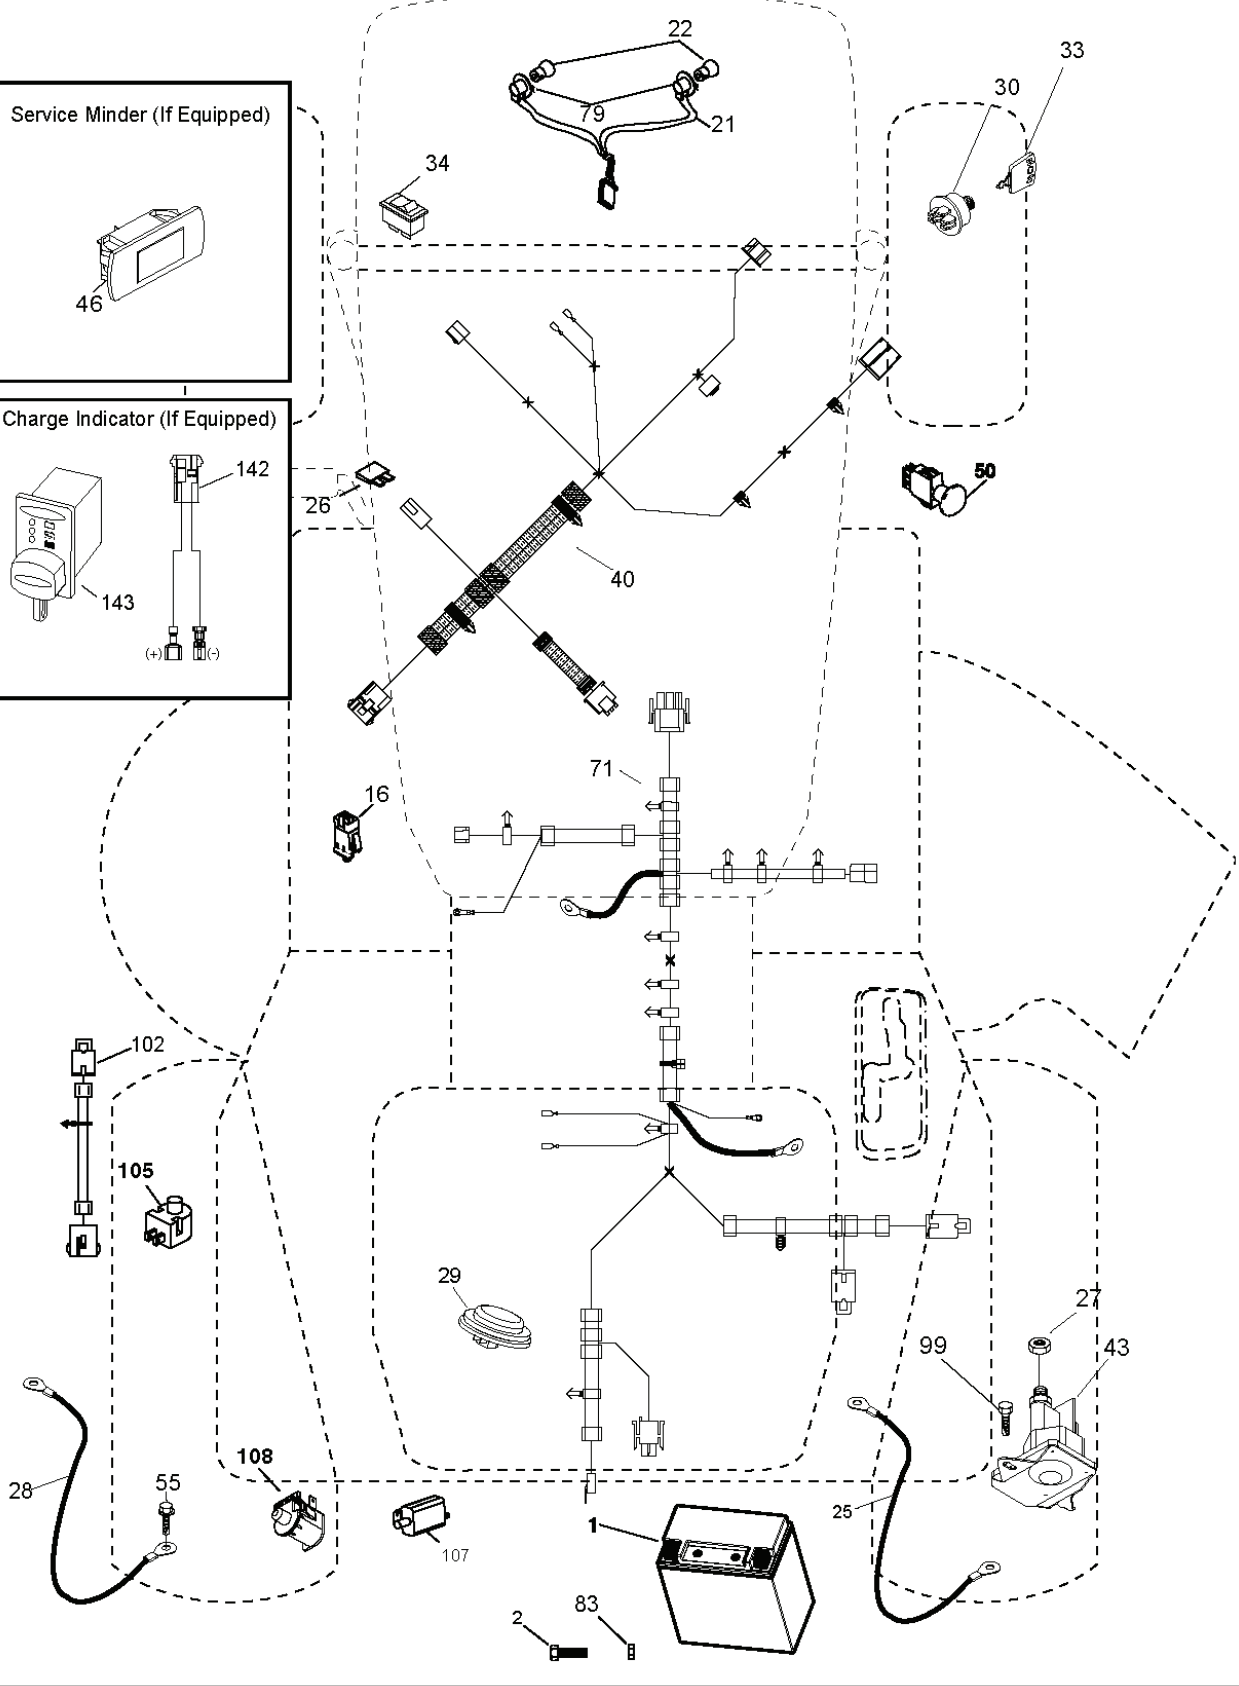

IGNITION SWITCH

POSITION	CIRCUIT	"MAKE"
OFF	M+G+A1	
RUN/OVERRIDE	B+A1	
RUN	B+A1	L+A2
START	B + S + A1	

CHASSIS HARNESS CONNECTOR (C1) (MATING SIDE)

DASH HARNESS CONNECTOR (C1) (MATING SIDE)

WIRING INSULATED CLIPS  
NOTE: IF WIRING INSULATED CLIPS WERE REMOVED FOR SERVICING OF UNIT, THEY SHOULD BE RE-INSTALLED TO PROPERLY SECURE YOUR WIRING.

NON-REMOVABLE CONNECTIONS

REMOVABLE CONNECTIONS

seat-hex\_6.5SL\_1\_r1

---

REF.	PART NO.	DESCRIPTION	REMARK	QTY.	KIT
1	532439822	SEAT		1	
2	532180166	BRACKET		1	
3	532140675	STRAP		1	
6	873800600	NUT		1	
7	532124181	SPRING		1	
8	532171877	BOLT		1	
10	532196977	PLATE		1	
21	532171852	BOLT		1	
37	873800500	LOCK NUT		1	
40	532197661	HANDLE		1	
41	532198200	SPRING		1	
43	874760612	BOLT		1	
44	819133812	WASHER		1	

---

REF.	PART NO.	DESCRIPTION	REMARK	QTY.	KIT
1	532059192	CAP VALVE		1	
2	532065139	NIPPLE		1	
3	532138336	RIM	Front 6"	1	
4	532059904	HOSE	(Service Item Only)	1	
5	532106222	TIRE	Front 15" x 6.0"-6"	1	
6	532124957	FITTING	(Front Wheel Only)	1	
7	532124959	BEARING	(Front Wheel Only)	1	
8	532175039	HUB CAP		1	
9	532420531	TIRE	Rear 18" x 9.5"-8"	1	
10	532124926	HOSE	(Service Item Only)	1	
11	532138337	RIM SPROCKET	Rear 8"	1	
--	532144334	SEALING FOAM		1	

TC06S

REF.	PART NO.	DESCRIPTION	REMARK	QTY.	KIT
1	532437157	BATTERY		1	
2	532440923	SCREW		1	
16	532176138	MICRO SWITCH		1	
21	532400252	HARNESS		1	
22	532004152	BULB		1	
25	532441382	CABLE		1	
26	532175158	FUSE		1	
27	873510400	NUT		1	
28	532441383	CABLE		1	
29	532401545	SWITCH		1	
30	532193350	IGNITION MODULE		1	
33	532411935	KEY		1	
34	532110712	SWITCH		1	
40	581686401	HARNESS		1	
43	532192507	SOLENOID		1	
46	532401763	DISPLAY		1	
50	532174651	SWITCH		1	
55	817060512	SCREW		1	
71	532440820	HARNESS		1	
79	532175242	HOLDER		1	
83	532436774	NUT		1	
99	817720408	SCREW		1	
102	532441262	HARNESS ASSY		1	
105	532407568	SWITCH		1	
107	532180379	SWITCH FBI		1	
108	532421062	SWITCH		1	
142	583857801	HARNESS		1	
143	532448059	HARNESS		1	
	PART NO.		REMARK		KIT