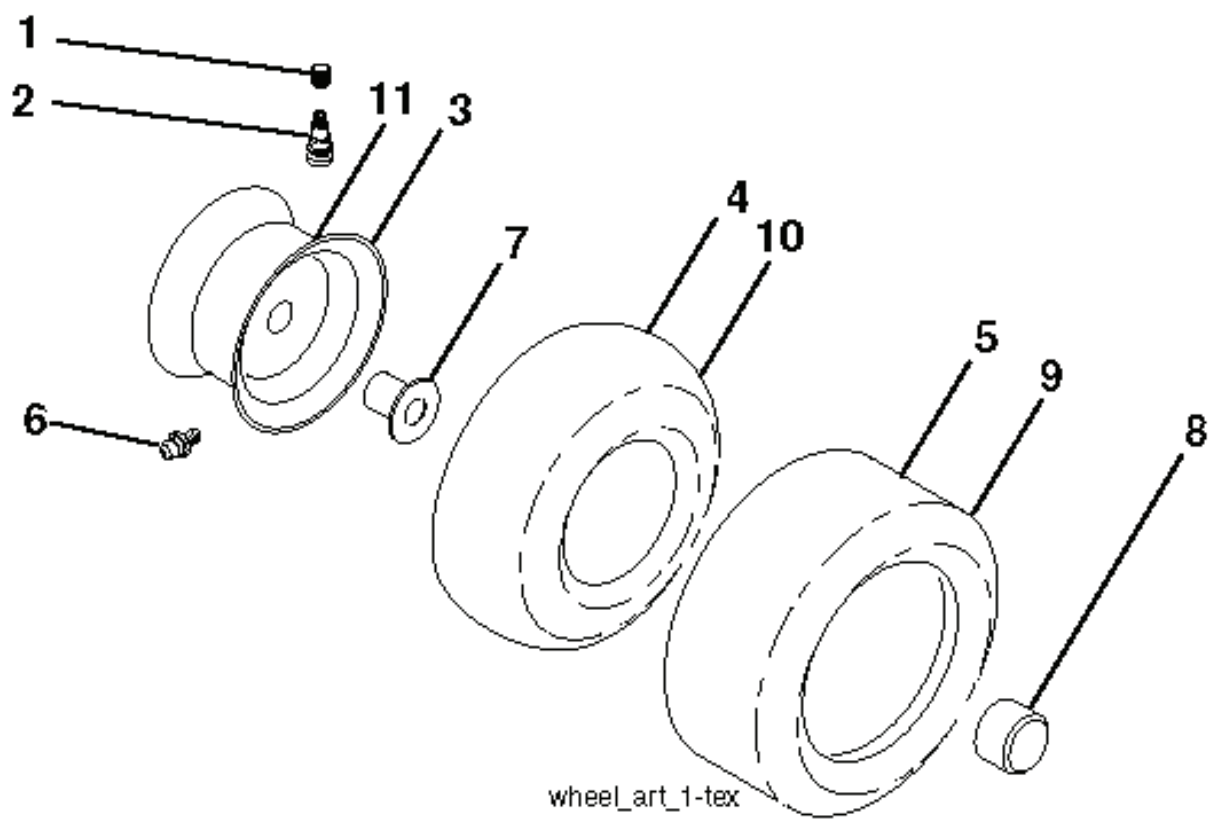

IGNITION SWITCH

POSITION	CIRCUIT	"MAKE"
OFF	M+G+A1	
RUN/OVERRIDE	B+A1	
RUN	B+A1	L+A2
START	B + S + A1	

CHASSIS HARNESS CONNECTOR (C1) (MATING SIDE)

DASH HARNESS CONNECTOR (C1) (MATING SIDE)

WIRING INSULATED CLIPS  
NOTE: IF WIRING INSULATED CLIPS WERE REMOVED FOR SERVICING OF UNIT, THEY SHOULD BE RE-INSTALLED TO PROPERLY SECURE YOUR WIRING.

NON-REMOVABLE CONNECTIONS

REMOVABLE CONNECTIONS

seat-hex\_6.5SL\_1\_r1

---

REF.	PART NO.	DESCRIPTION	REMARK	QTY.	KIT
1	532439822	SEAT		1	
2	532180166	BRACKET		1	
3	532140675	STRAP		1	
6	873800600	NUT		1	
7	532124181	SPRING		1	
8	532171877	BOLT		1	
10	532196977	PLATE		1	
21	532171852	BOLT		1	
37	873800500	LOCK NUT		1	
40	532197661	HANDLE		1	
41	532198200	SPRING		1	
43	874760612	BOLT		1	
44	819133812	WASHER		1	

steering-tex\_TTR\_82

REF.	PART NO.	DESCRIPTION	REMARK	QTY.	KIT
1	532439740	STEERING WHEEL		1	
2	532436870	WHEEL AXLE		1	
4	532436873	SPINDLE		1	
5	532436874	SPINDLE		1	
6	532124931	WASHER		1	
7	532121748	WASHER		1	
8	812000029	RETAINER RING		1	
9	532121232	HUB CAP		1	
13	532121749	WASHER		1	
14	810040600	WASHER		1	
15	873540600	NUT		1	
16	585869202	SHAFT		1	
19	532194729	PLATE		1	
20	532441425	COVER		1	
21	532437747	ADAPTER WHEEL		1	
22	585029901	BEARING		1	
26	532439743	HUB CAP		1	
27	819211616	WASHER		1	
28	817000612	SCREW		1	
33	810040500	WASHER		1	
35	532440770	GEAR		1	
45	819113812	WASHER		1	
53	532188967	WASHER		1	
57	532407465	BRACKET		1	
58	532194747	BOLT		1	
59	532194748	WASHER		1	
60	873971000	NUT		1	
61	532436884	LINK		1	
62	532436885	TUBE		1	
63	817000512	SCREW		1	
64	532199849	SPRING RETAINER		1	
66	871020748	BOLT		1	
67	532194737	BUSHING		1	
68	873900700	NUT		1	
69	532199162	WASHER		1	
70	532196197	BRACKET		1	
71	532190752	SHAFT		1	
72	532428982	BOLT		1	
75	580683701	PINION		1	
76	580683601	SCREW		1	
80	532001370	WASHER		1	
81	532436887	LINK		1	
82	532442147	BOLT		1	
85	532441873	PIVOT		1	
86	532441872	PIVOT		1	
122	532444962	CAP		1	