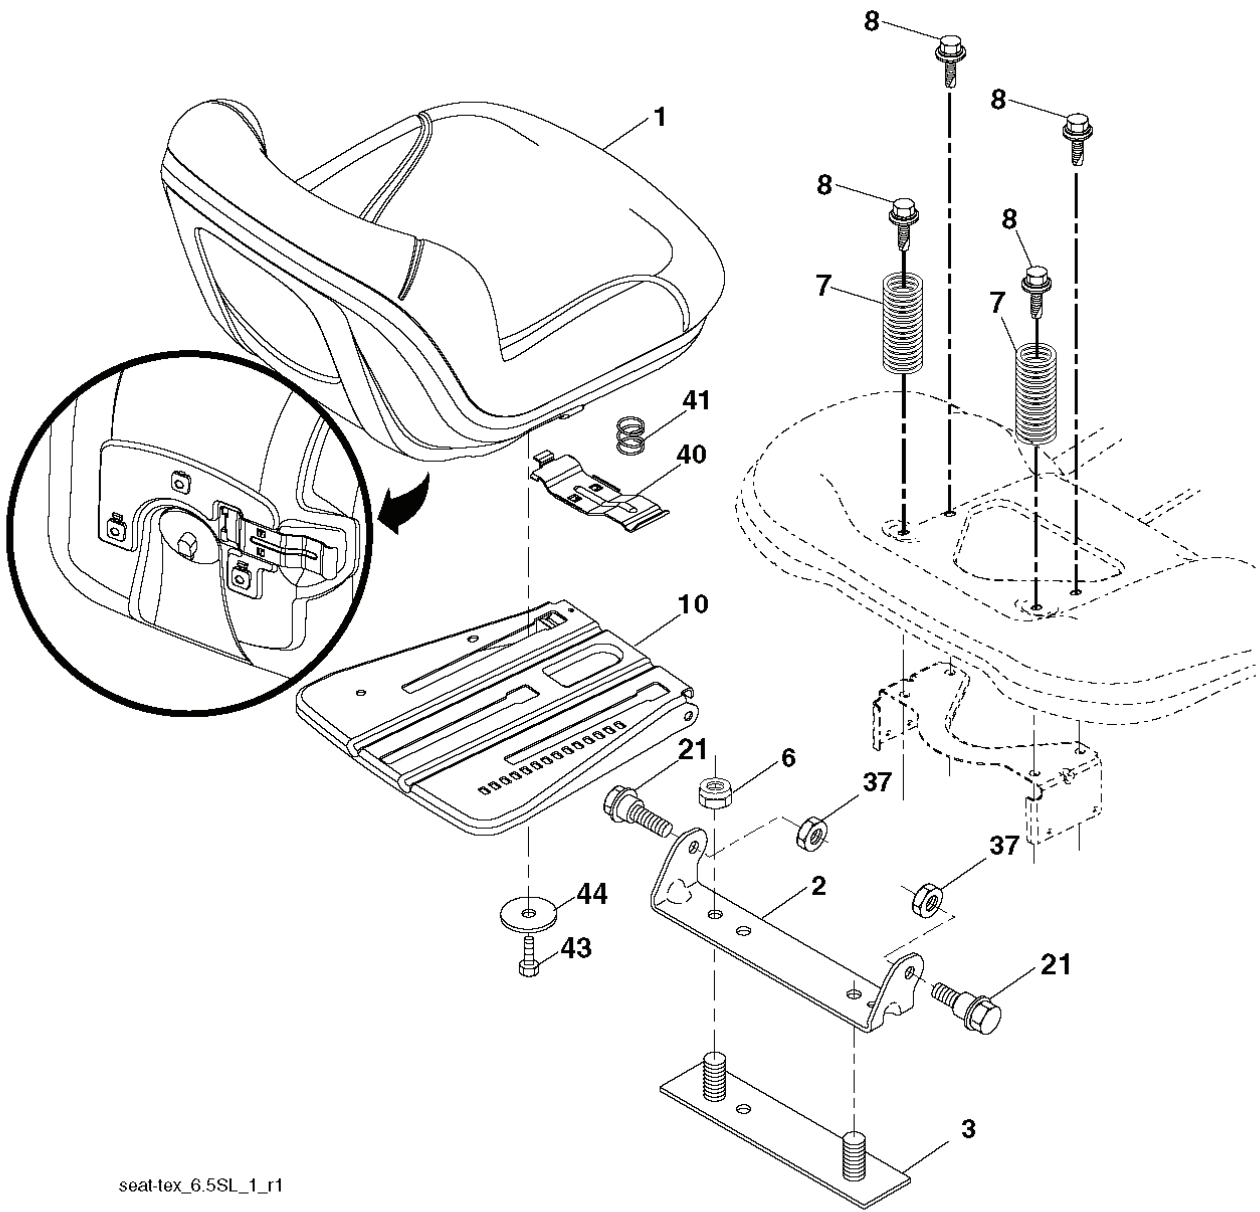

IGNITION SWITCH

POSITION	CIRCUIT	"MAKE"
OFF	M+G+A1	
RUN/OVERRIDE	B+A1	
RUN	B+A1	L+A2
START	B + S + A1	

CHASSIS HARNESS CONNECTOR (C1) (MATING SIDE)

DASH HARNESS CONNECTOR (C1) (MATING SIDE)

WIRING INSULATED CLIPS  
NOTE: IF WIRING INSULATED CLIPS WERE REMOVED FOR SERVICING OF UNIT, THEY SHOULD BE RE-INSTALLED TO PROPERLY SECURE YOUR WIRING.

NON-REMOVABLE CONNECTIONS

REMOVABLE CONNECTIONS

seat-hex\_6.5SL\_1\_r1

---

REF.	PART NO.	DESCRIPTION	REMARK	QTY.	KIT
1	532439822	SEAT		1	
2	532180166	BRACKET		1	
3	532140675	STRAP		1	
6	873800600	NUT		1	
7	532124181	SPRING		1	
8	532171877	BOLT		1	
10	532196977	PLATE		1	
21	532171852	BOLT		1	
37	873800500	LOCK NUT		1	
40	532197661	HANDLE		1	
41	532198200	SPRING		1	
43	874760612	BOLT		1	
44	819133812	WASHER		1	