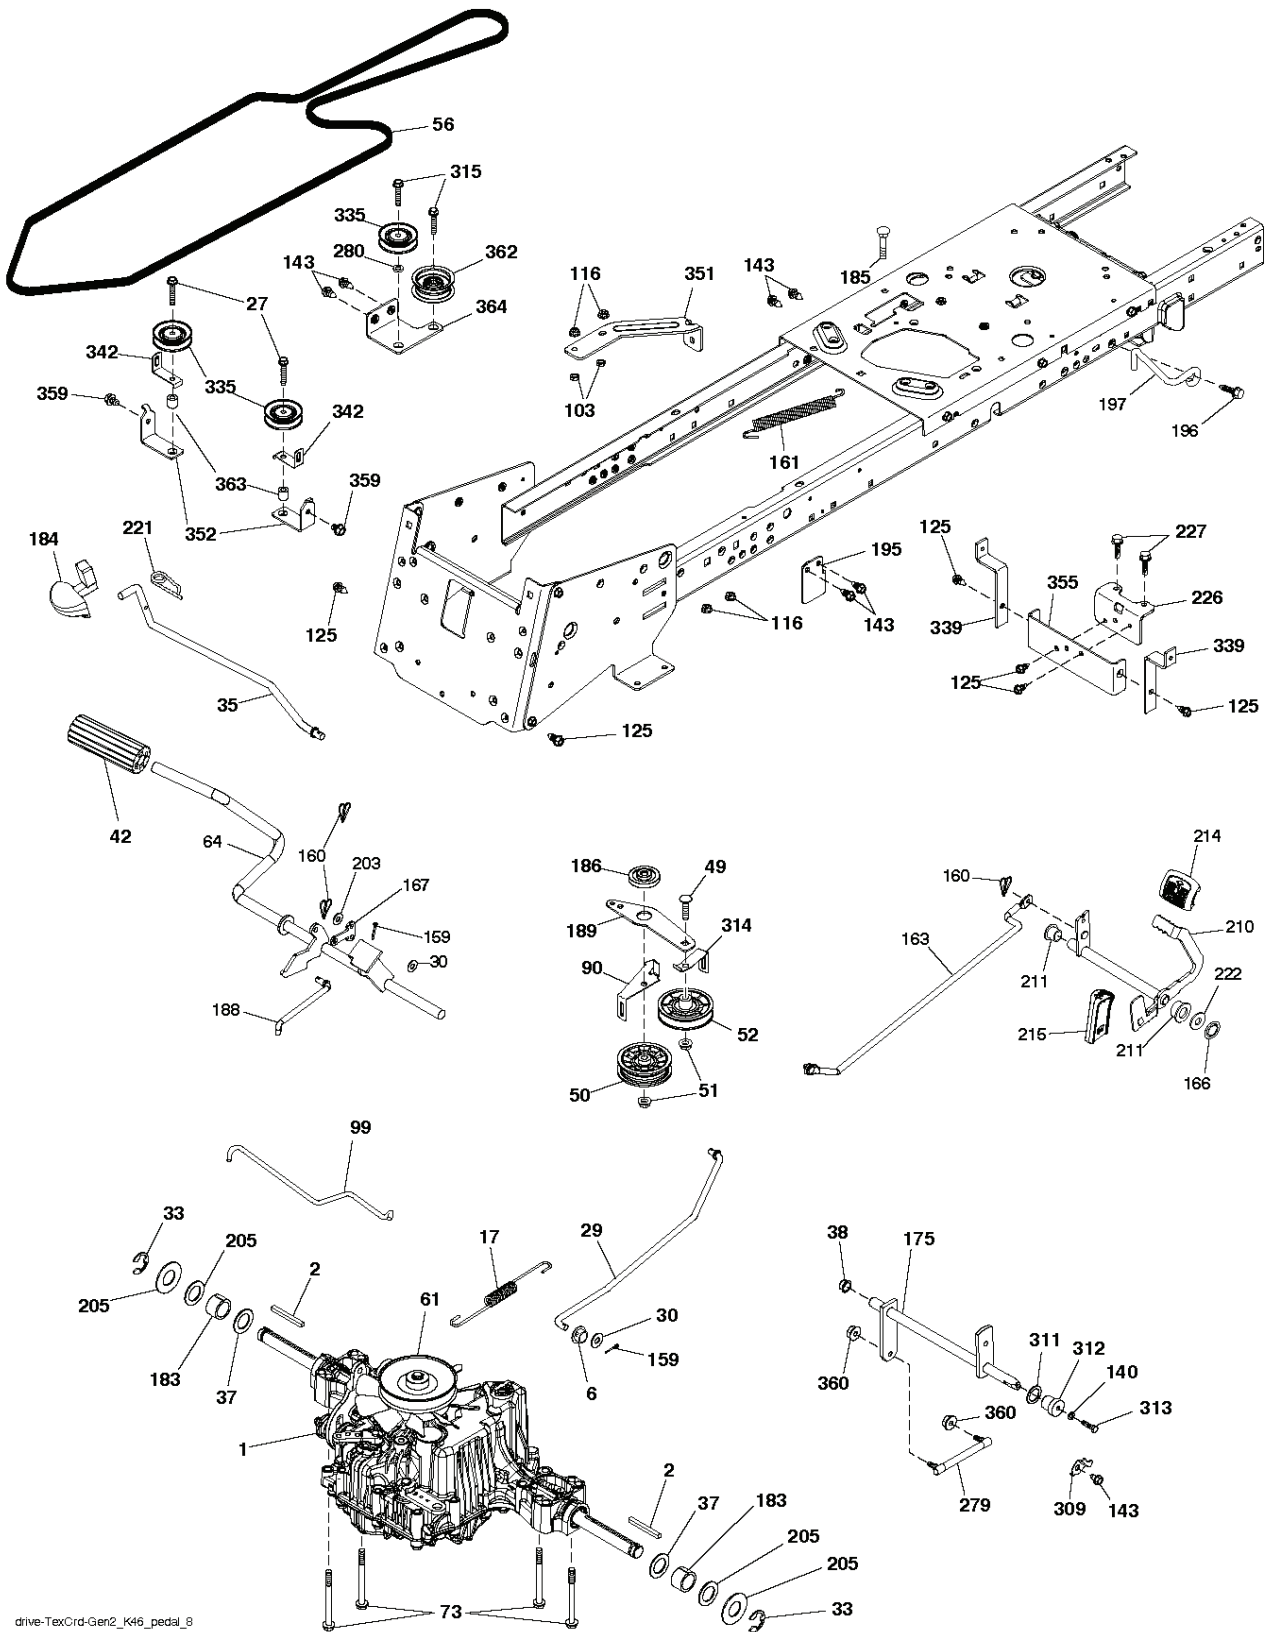

REF.	PART NO.	DESCRIPTION	REMARK	QTY.	KIT
1	000000000	W/O DESCRIPTION	Transaxle Tufftorq K46DF (446488)	1	
2	532123583	KEY		1	
6	532124028	BUSHING		1	
17	532436227	SPRING		1	
27	817490528	SCREW		1	
29	532442795	ROD		1	
30	819131616	WASHER		1	
33	812000001	RETAINER RING		1	
35	532401031	ROD		1	
37	532121749	WASHER		1	
38	532169613	SLEEVE		1	
42	532124872	PEDAL RUBBER		1	
49	872110614	BOLT		1	
50	532194327	PULLEY		1	
51	873900600	NUT		1	
52	532194326	PULLEY		1	
56	532442781	BELT		1	
61	532445151	PULLEY		1	
64	532197865	SHAFT		1	
73	874490544	SCREW		1	
90	532443605	KEEPER		1	
99	532443947	ROD		1	
103	873350500	NUT		1	
116	873900500	NUT		1	
125	817000512	SCREW		1	
140	810040400	WASHER		1	
143	817490508	SCREW		1	
159	876020412	SPLIT PIN		1	
160	532169484	PIN		1	
161	532105709	SPRING		1	
163	532442793	ROD		1	
166	532429164	NUT		1	
167	532405257	LATCH		1	
175	532429359	SHAFT		1	
183	532137057	SPACER		1	
184	532441407	BRAKE		1	
185	872110622	BOLT		1	
186	532194321	SPACER		1	
188	532194323	LINK		1	
189	532433611	BELLCRANK		1	
195	580456901	BRACKET		1	
196	817000616	SCREW		1	
197	585658601	CLUTCH		1	
203	819111116	WASHER		1	
205	532121748	WASHER		1	
210	532400980	PEDAL ARM		1	
211	532120183	BEARING		1	
214	532421263	PAD		1	
215	532419482	PEDAL RUBBER		1	
221	532403187	SPRING		1	
222	879212010	WASHER		1	
226	532401564	BRACKET		1	
227	817490512	SCREW		1	
279	532444283	LINK		1	
280	819111012	WASHER		1	
309	532165581	RETAINER		1	
311	532169845	WASHER		1	
312	532165614	HUB		1	
313	874780416	BOLT		1	
314	532444713	RETAINER		1	
315	817580520	BOLT		1	
335	532199534	PULLEY		1	
339	532436867	STRAP		1	
342	532182682	BELT GUIDE		1	
351	532436998	BRACKET		1	
352	532435645	BRACKET		1	
355	532435669	STRAP		1	
359	817490610	SCREW		1	
360	532444714	NUT		1	
362	532436812	IDLER		1	
363	532442780	SPACER		1	
364	532443032	BRACKET		1