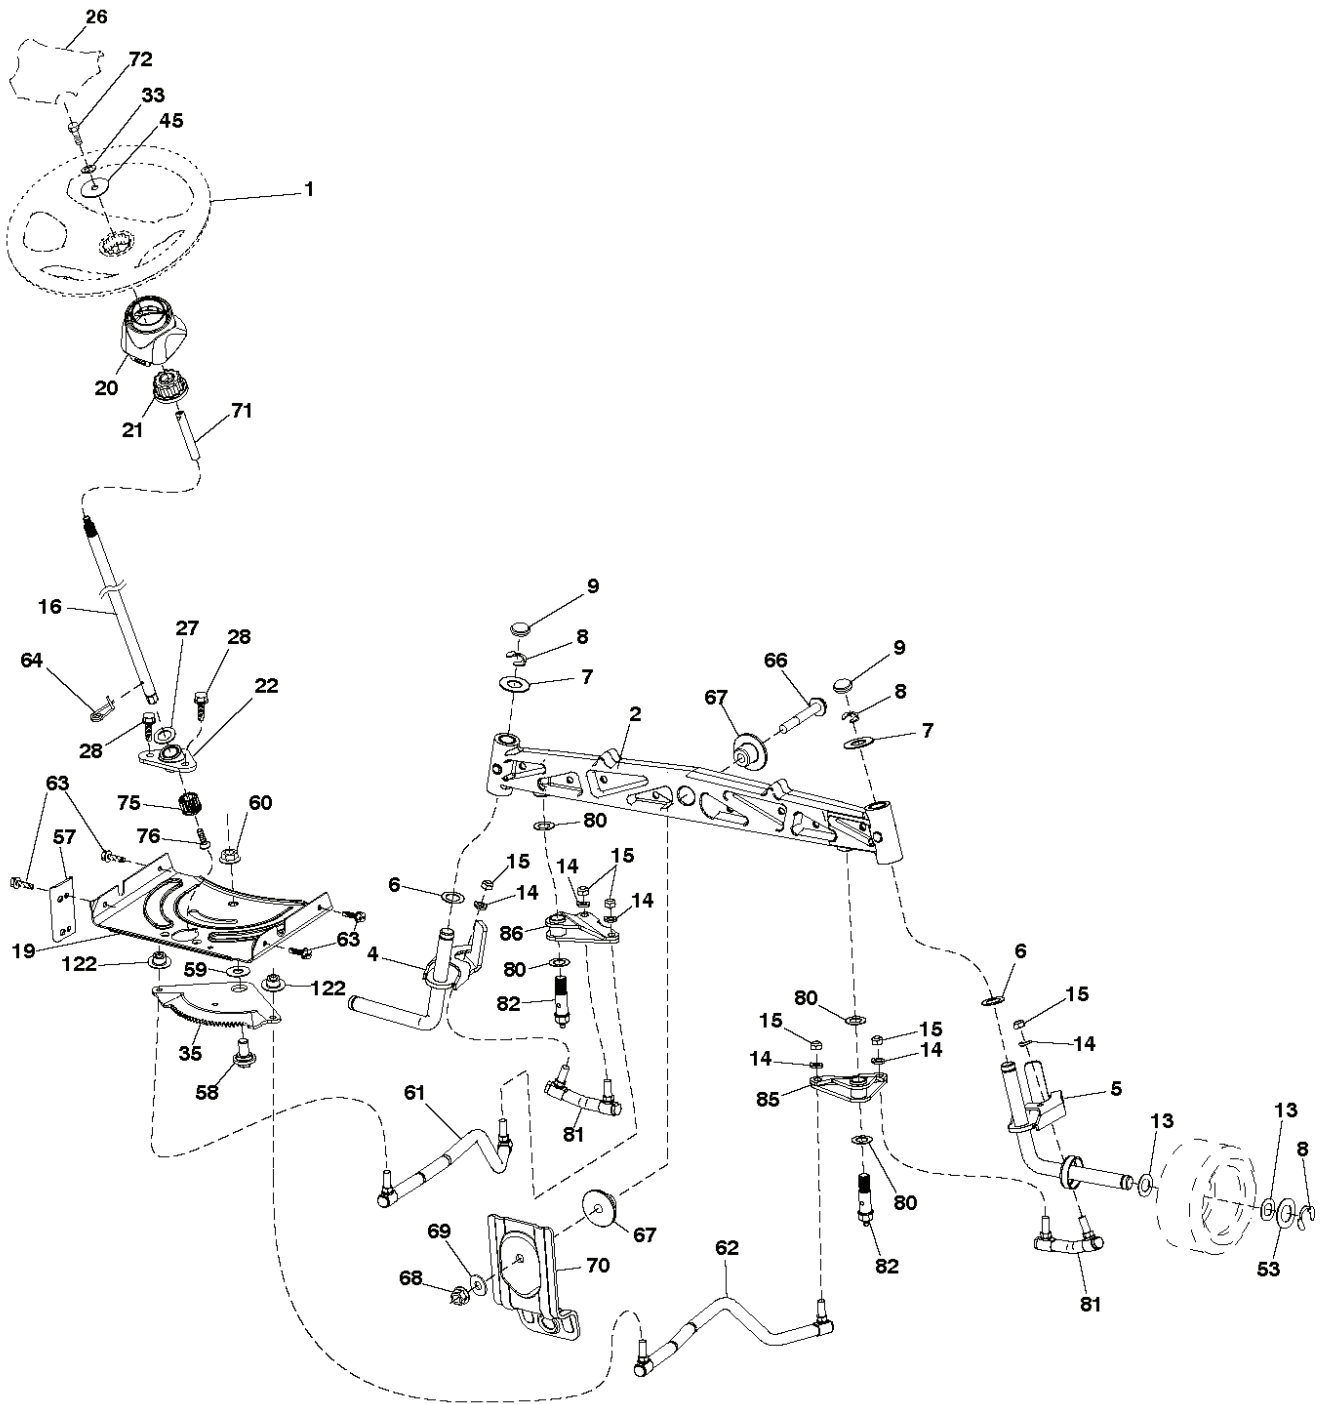

IGNITION SWITCH

POSITION	CIRCUIT	"MAKE"
OFF	M+G+A1	
RUN/OVERRIDE	B+A1	
RUN	B+A1	L+A2
START	B + S + A1	

CHASSIS HARNESS CONNECTOR (C1) (MATING SIDE)

DASH HARNESS CONNECTOR (C1) (MATING SIDE)

WIRING INSULATED CLIPS  
NOTE: IF WIRING INSULATED CLIPS WERE REMOVED FOR SERVICING OF UNIT, THEY SHOULD BE RE-INSTALLED TO PROPERLY SECURE YOUR WIRING.

NON-REMOVABLE CONNECTIONS

REMOVABLE CONNECTIONS

seat-hex\_6.5SL\_1\_r1

---

REF.	PART NO.	DESCRIPTION	REMARK	QTY.	KIT
1	532439822	SEAT		1	
2	532180166	BRACKET		1	
3	532140675	STRAP		1	
6	873800600	NUT		1	
7	532124181	SPRING		1	
8	532171877	BOLT		1	
10	532196977	PLATE		1	
21	532171852	BOLT		1	
37	873800500	LOCK NUT		1	
40	532197661	HANDLE		1	
41	532198200	SPRING		1	
43	874760612	BOLT		1	
44	819133812	WASHER		1	

steering-tex\_TTR\_82

REF.	PART NO.	DESCRIPTION	REMARK	QTY.	KIT
1	532439740	STEERING WHEEL		1	
2	532436870	WHEEL AXLE		1	
4	532436873	SPINDLE		1	
5	532436874	SPINDLE		1	
6	532124931	WASHER		1	
7	532121748	WASHER		1	
8	812000029	RETAINER RING		1	
9	532121232	HUB CAP		1	
13	532121749	WASHER		1	
14	810040600	WASHER		1	
15	873540600	NUT		1	
16	585869202	SHAFT		1	
19	532194729	PLATE		1	
20	532441425	COVER		1	
21	532437747	ADAPTER WHEEL		1	
22	585029901	BEARING		1	
26	532439743	HUB CAP		1	
27	819211616	WASHER		1	
28	817000612	SCREW		1	
33	810040500	WASHER		1	
35	532440770	GEAR		1	
45	819113812	WASHER		1	
53	532188967	WASHER		1	
57	532407465	BRACKET		1	
58	532194747	BOLT		1	
59	532194748	WASHER		1	
60	873971000	NUT		1	
61	532436884	LINK		1	
62	532436885	TUBE		1	
63	817000512	SCREW		1	
64	532199849	SPRING RETAINER		1	
66	871020748	BOLT		1	
67	532194737	BUSHING		1	
68	873900700	NUT		1	
69	532199162	WASHER		1	
70	532196197	BRACKET		1	
71	532190752	SHAFT		1	
72	532428982	BOLT		1	
75	580683701	PINION		1	
76	580683601	SCREW		1	
80	532001370	WASHER		1	
81	532436887	LINK		1	
82	532442147	BOLT		1	
85	532441873	PIVOT		1	
86	532441872	PIVOT		1	
122	532444962	CAP		1	