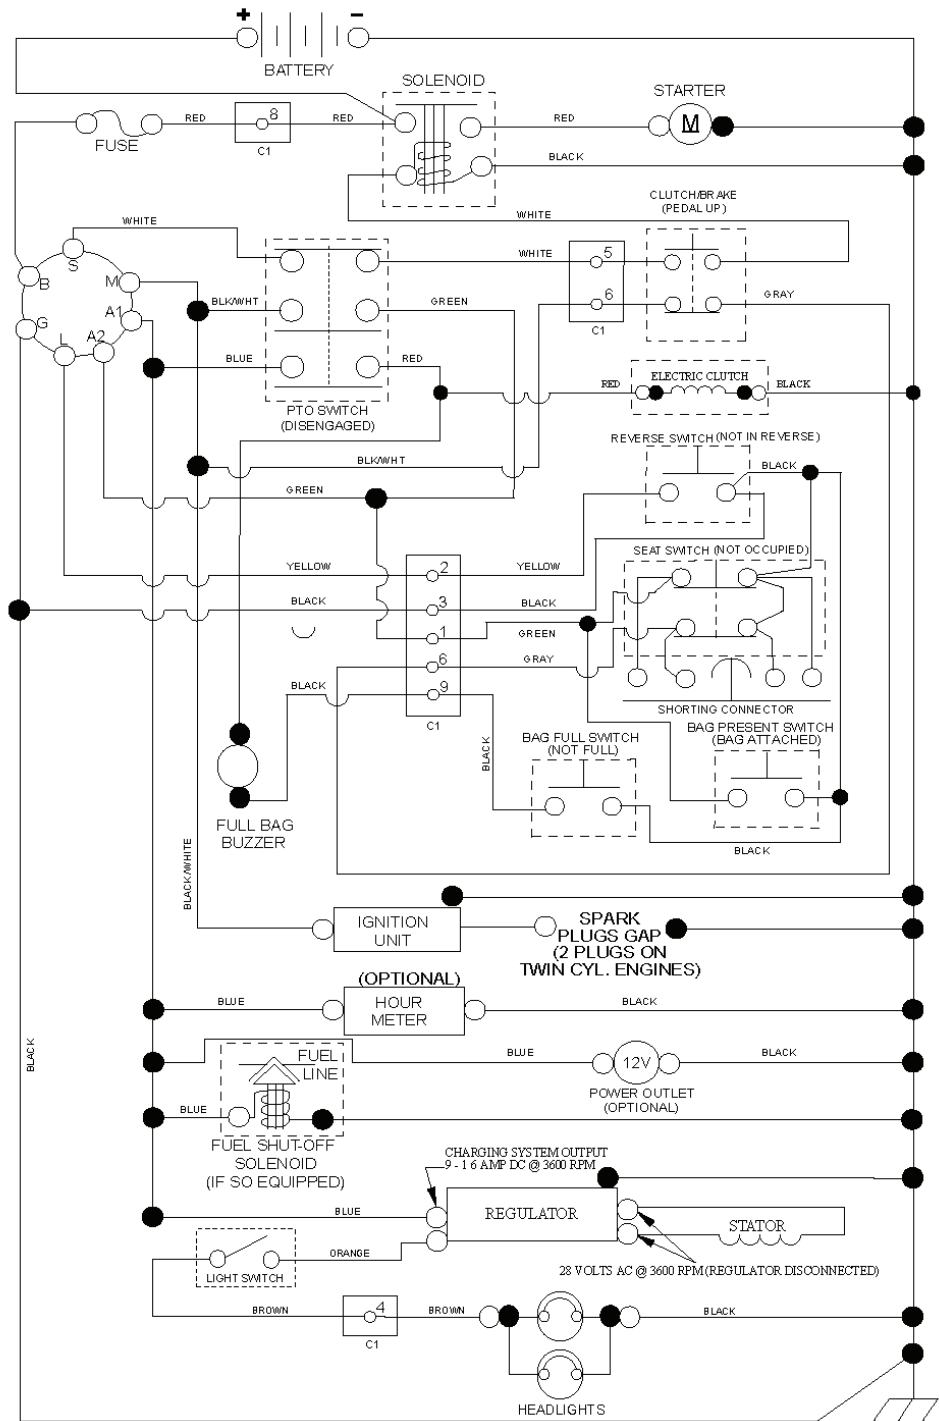

IGNITION SWITCH

POSITION	CIRCUIT	"MAKE"
OFF	M+G+A1	
RUN/OVERRIDE	B+A1	
RUN	B+A1	L+A2
START	B + S + A1	

WIRING INSULATED CLIPS
NOTE: IF WIRING INSULATED CLIPS WERE REMOVED FOR SERVICING OF UNIT, THEY SHOULD BE RE-INSTALLED TO PROPERLY SECURE YOUR WIRING.

NON-REMOVABLE CONNECTIONS

REMOVABLE CONNECTIONS