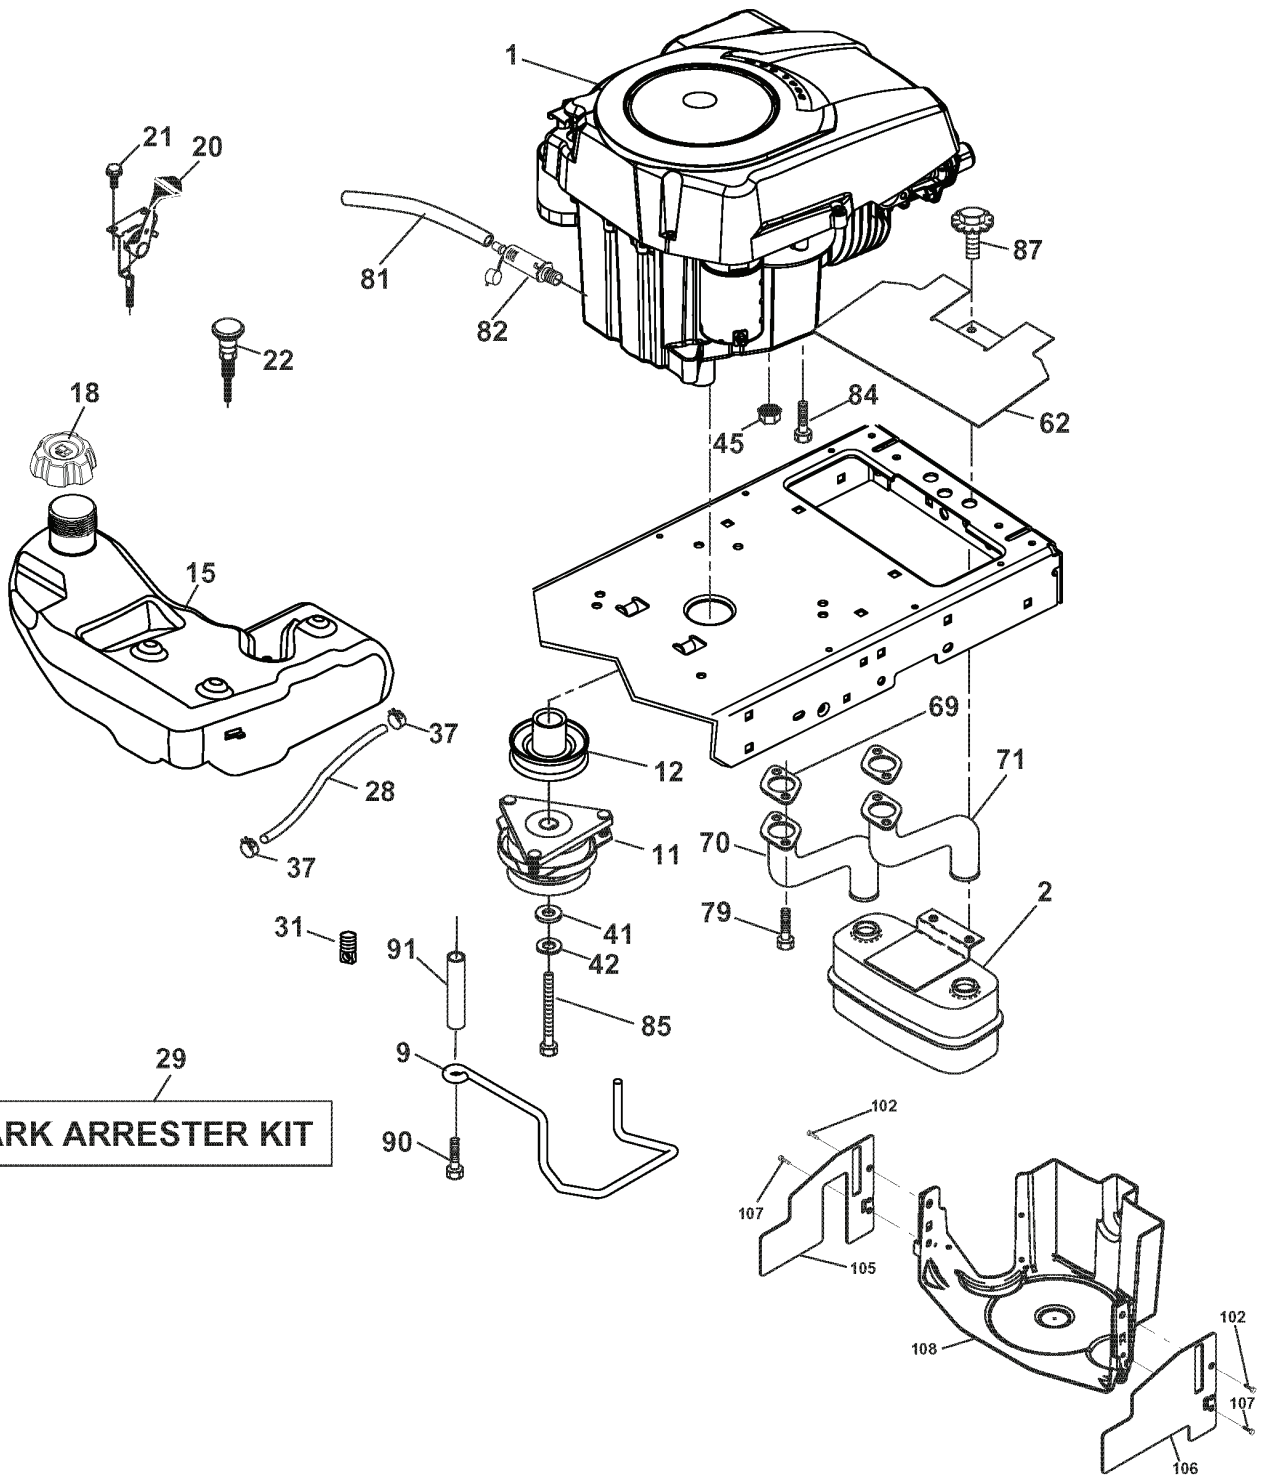

TRACTOR - MODEL NO. GTH260 TWIN (96041004400), PRODUCT NO. 960 41 00-44
ENGINE

REF.	PART NO.	DESCRIPTION	REMARK	QTY.	KIT
2	532149723	MUFFLER		1	
9	532194320	BELT GUIDE		1	
11	532179335	CLUTCH		1	
12	532194343	PULLEY		1	
15	532193499	FUEL TANK		1	
18	532194267	FUEL CAP		1	
20	532182937	THROTTLE CONTROL		1	
21	532191611	SCREW		1	
22	532191596	COMMA*RPLPAR 532187767428		1	
28	532008543	HOSE		1	
29	532137180	SPARK ARRESTER KIT		1	
31	532145006	CLIP		1	
37	532123487	HOSE CLAMP		1	
41	532126197	WASHER		1	
42	810040700	WASHER		1	
45	873510400	NUT		1	
62	532146629	HEAT SHIELD		1	
70	532146699	PIPE		1	
71	532146700	PIPE		1	
79	532192334	SCREW		1	
81	532148456	TUBE		1	
82	532181654	PLUG		1	
84	817120616	SCREW		1	
85	532179953	BOLT		1	
87	532198239	BOLT		1	
90	817000616	SCREW		1	
91	532187495	BUSHING		1	
102	817000512	SCREW		1	
105	532410616	SHIELD SIDE		1	
106	532410617	SHIELD SIDE		1	
107	532137729	SCREW		1	
108	532410532	ABDECKUNG		1