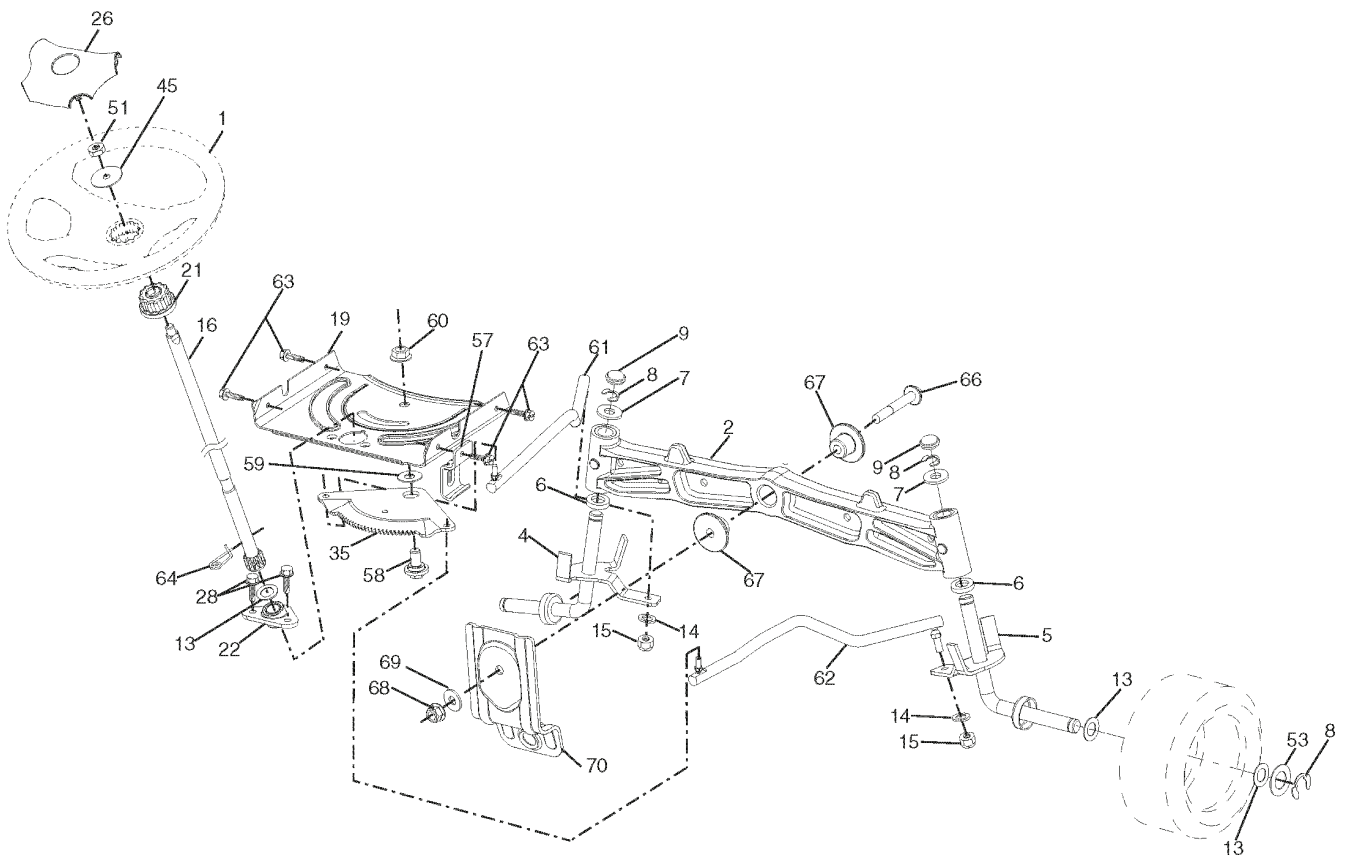

**TRACTOR - MODEL NO. GTH260 TWIN (96041004400), PRODUCT NO. 960 41 00-44
STEERING ASSEMBLY**

REF.	PART NO.	DESCRIPTION	REMARK	QTY.	KIT
1	532193651	STEERING WHEEL		1	
2	532195968	SHAFT		1	
4	532403172	SPINDLE SHAFT		1	
5	532403173	SPINDLE SHAFT		1	
6	532124931	WASHER		1	
7	532121748	WASHER		1	
8	812000029	RETAINER RING		1	
9	532121232	HUB CAP		1	
13	532121749	WASHER		1	
14	810040600	WASHER		1	
15	873540600	NUT		1	
16	532194746	SHAFT		1	
19	532194729	PLATE		1	
21	532186737	ADAPTER		1	
22	532194845	BUSHING		1	
26	532193652	HUB		1	
28	817000612	SCREW		1	
35	532194732	PLATE		1	
45	819183812	WASHER		1	
51	873940800	NUT		1	
53	532188967	WASHER		1	
58	532194747	BOLT		1	
59	532194748	WASHER		1	
60	873971000	NUT		1	
61	532194740	LINK		1	
62	532194741	LINK		1	
63	817060512	SCREW		1	
64	532199849	SPRING RETAINER		1	
66	871020748	BOLT		1	
67	532194737	BUSHING		1	
68	873900700	NUT		1	
69	532199162	WASHER		1	
70	532196197	BRACKET		1