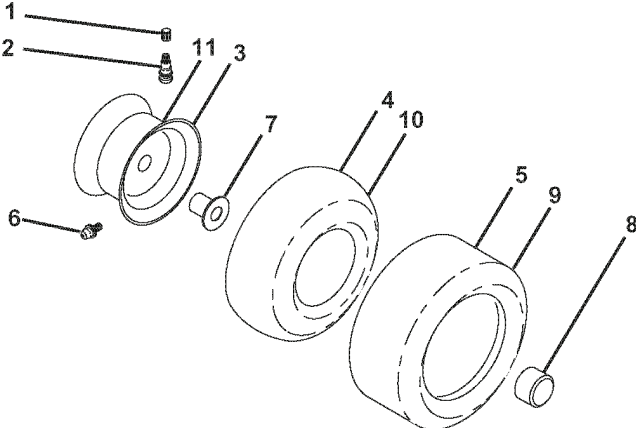

**TRACTOR - MODEL NO. GTH260 TWIN (96041004400), PRODUCT NO. 960 41 00-44
STEERING ASSEMBLY**

REF.	PART NO.	DESCRIPTION	REMARK	QTY.	KIT
1	532193651	STEERING WHEEL		1	
2	532195968	SHAFT		1	
4	532403172	SPINDLE SHAFT		1	
5	532403173	SPINDLE SHAFT		1	
6	532124931	WASHER		1	
7	532121748	WASHER		1	
8	812000029	RETAINER RING		1	
9	532121232	HUB CAP		1	
13	532121749	WASHER		1	
14	810040600	WASHER		1	
15	873540600	NUT		1	
16	532194746	SHAFT		1	
19	532194729	PLATE		1	
21	532186737	ADAPTER		1	
22	532194845	BUSHING		1	
26	532193652	HUB		1	
28	817000612	SCREW		1	
35	532194732	PLATE		1	
45	819183812	WASHER		1	
51	873940800	NUT		1	
53	532188967	WASHER		1	
58	532194747	BOLT		1	
59	532194748	WASHER		1	
60	873971000	NUT		1	
61	532194740	LINK		1	
62	532194741	LINK		1	
63	817060512	SCREW		1	
64	532199849	SPRING RETAINER		1	
66	871020748	BOLT		1	
67	532194737	BUSHING		1	
68	873900700	NUT		1	
69	532199162	WASHER		1	
70	532196197	BRACKET		1	

02928

CHASSIS HARNESS CONNECTOR (MATING SIDE)

DASH HARNESS CONNECTOR (MATING SIDE)

WIRING INSULATED CLIPS
NOTE: IF WIRING INSULATED CLIPS WERE REMOVED FOR SERVICING OF UNIT, THEY SHOULD BE REPLACED TO PROPERLY SECURE YOUR WIRING.

●
NON-REMOVABLE CONNECTIONS

○
REMOVABLE CONNECTIONS

TRACTOR - MODEL NO. GTH260 TWIN (96041004400), PRODUCT NO. 960 41 00-44

WHEELS AND TIRES

REF.	PART NO.	DESCRIPTION	REMARK	QTY.	KIT
1	532059192	CAP VALVE		1	
2	532065139	NIPPLE		1	
3	532144509	RIM SPROCKET		1	
4	532008134	HOSE		1	
5	532106230	TIRE		1	
6	532124957	FITTING		1	
7	532124959	BEARING		1	
8	532175039	HUB CAP		1	
9	532105588	TIRE		1	
10	532007154	HOSE		1	
11	532144510	WHEEL		1	
-	532144334	SEALING FOAM		1	