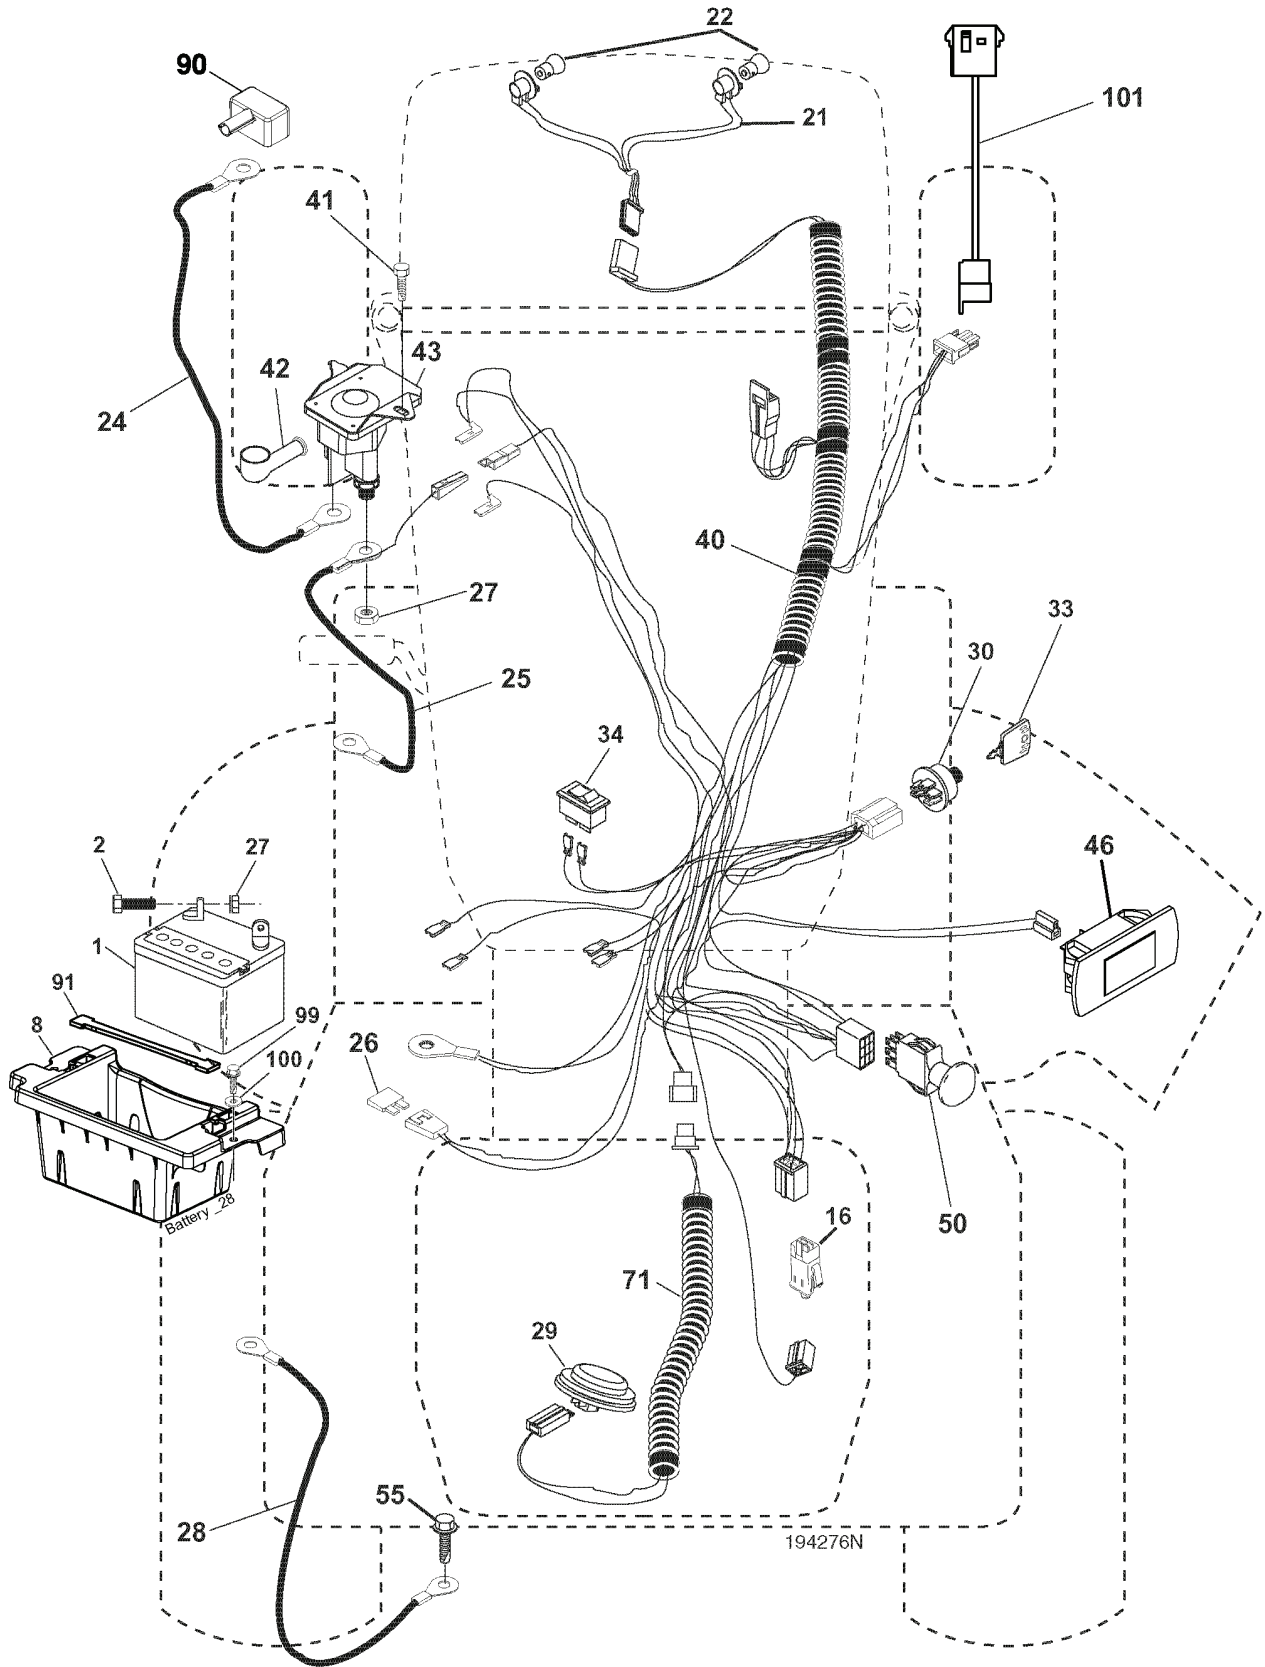

**TRACTOR - MODEL NO. GTH260 TWIN (96041004400), PRODUCT NO. 960 41 00-44
ELECTRICAL**

REF.	PART NO.	DESCRIPTION	REMARK	QTY.	KIT
1	532144927	BATTERY		1	
2	874760412	BOLT		1	
8	532186491	BOX		1	
16	532176138	MICRO SWITCH		1	
21	532183759	HARNESS		1	
22	532004152	BULB		1	
24	532400253	CABLE		1	
25	532198893	CABLE		1	
26	532175158	FUSE		1	
27	873510400	NUT		1	
28	532145491	CABLE		1	
29	532401545	SWITCH		1	
30	532193350	IGNITION MODULE		1	
33	532140401	KEY		1	
34	532110712	SWITCH		1	
40	532401104	CABLE ASSY		1	
41	817720408	SCREW		1	
42	532131563	COVER		1	
43	532192507	SOLENOID		1	
46	532401763	DISPLAY		1	
50	532174651	SWITCH		1	
55	817490508	SCREW		1	
71	532194276	CABLE ASSY		1	
90	532400724	COVER		1	
91	532190270	STRAP BATTERY MOUNT FRO		1	
99	817670412	SCREW		1	
100	819091416	WASHER		1	
101	532198317	CABLE		1	
	PART NO.		REMARK		KIT