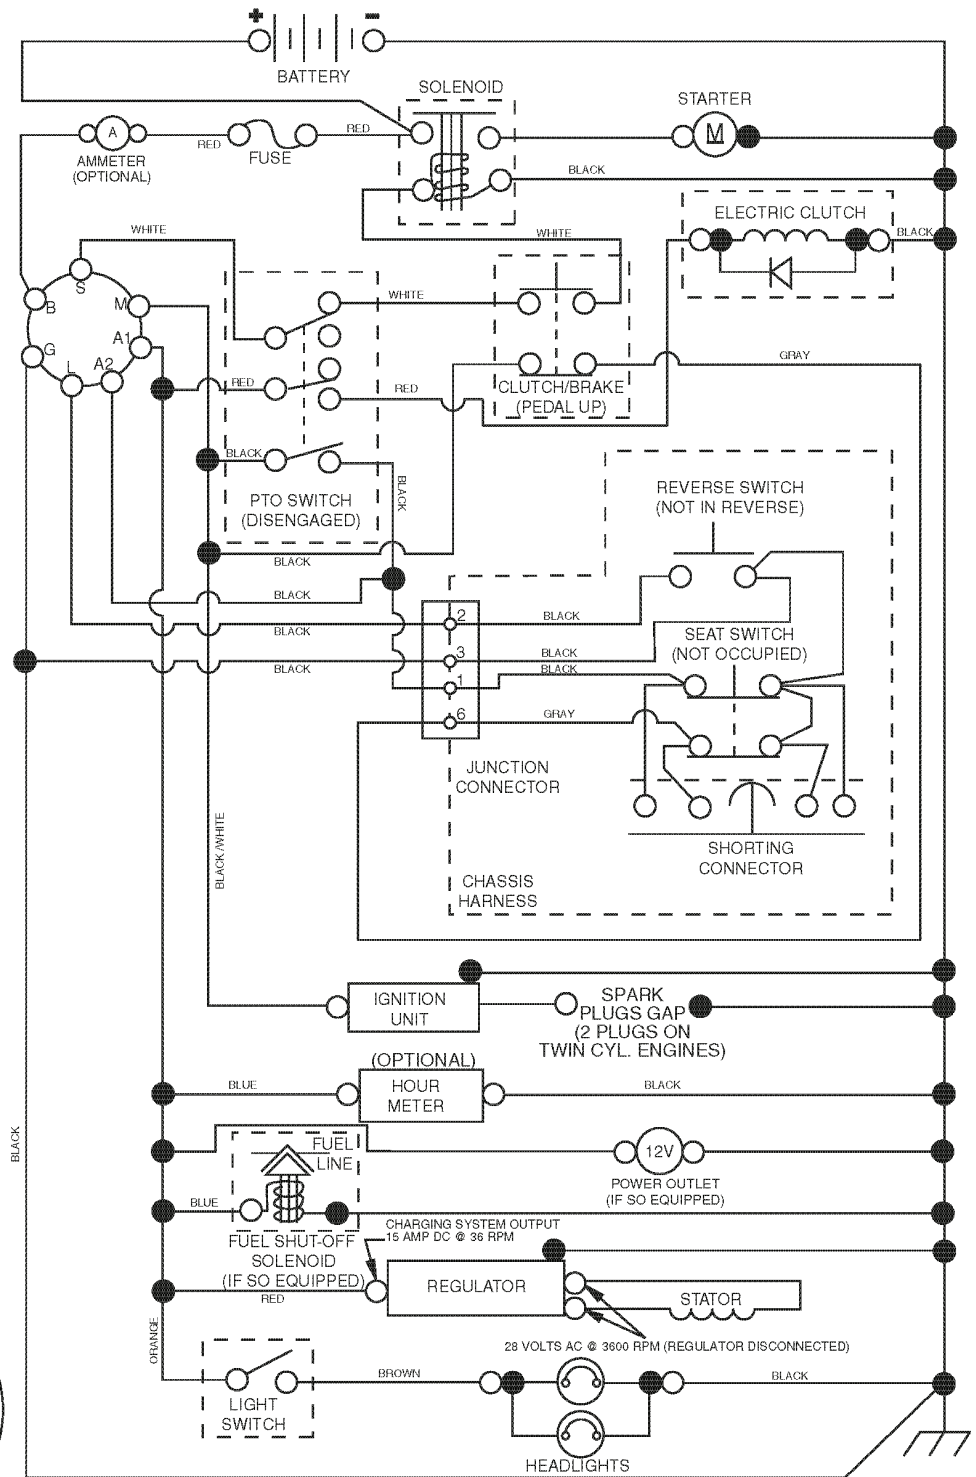

TH260 TWIN, 96041004400, 960410044, 200

SPARE PARTS LIST

REF.	PART NO.	DESCRIPTION	REMARK	QTY.	KIT
1	532404265	DECK WELDMENT		1	
2	532178345	PLUG		1	
6	532199405	COVER		1	
7	532199406	COVER		1	
8	532174365	BOLT		1	
11	532180054	BLADE		1	
12	532400337	TIGE ANTI-ROULIS		1	
13	532187291	SHAFT		1	
14	532187281	BEARING HOUSING		1	
15	532110485	BEARING		1	
16	819131312	WASHER		1	
17	872110505	BOLT		1	
18	872140505	BOLT		1	
19	532194208	PIN		1	
20	532174378	BAFFLE		1	
21	873680500	NUT		1	
22	532174493	STRIPPER. MANDREL BLACK		1	
24	532105304	HUB CAP		1	
25	532178102	SPRING		1	
26	532110452	NUT		1	
27	532411861	DEFLECTOR		1	
29	532131491	SHAFT		1	
30	532173984	SCREW		1	
31	532187690	WASHER		1	
32	532153532	PULLEY		1	
33	532400234	NUT		1	
39	532197380	PULLEY		1	
43	532196065	ARM		1	
46	532137729	SCREW		1	
47	532197242	BELT		1	
48	532193197	PULLEY		1	
49	873900600	NUT		1	
50	872110612	BOLT		1	
52	532197379	PULLEY		1	
54	817490636	SCREW		1	
97	532178515	WASHER		1	
98	532196105	SPRING		1	
113	872110508	BOLT		1	
114	532197451	TIGE DE TENSION		1	
116	532193406	BOLT		1	
117	532174873	WHEEL		1	
120	819132012	WASHER		1	
122	532187557	BUSHING		1	
185	873900700	NUT		1	
187	532195161	STUD		1	
188	873900500	NUT		1	
189	532195185	ARM		1	
190	532196539	BOLT		1	
194	872140716	BOLT		1	
280	817670608	SCREW		1	
-	532187292	MANDREL		1	
-	532403406	DECK SHELL		1	

TRACTOR - MODEL NO. GTH260 TWIN (96041004400), PRODUCT NO. 960 41 00-44
SEAT ASSEMBLY

REF.	PART NO.	DESCRIPTION	REMARK	QTY.	KIT
1	532406621	SEAT		1	
2	532180166	BRACKET		1	
3	532140675	STRAP		1	
6	873800600	NUT		1	
7	532124181	SPRING		1	
8	532171877	BOLT		1	
10	532196977	PLATE		1	
21	532171852	BOLT		1	
37	873800500	LOCK NUT		1	
40	532197661	HANDLE		1	
41	532198200	SPRING		1	
43	874760612	BOLT		1	
44	819133812	WASHER		1	

TRACTOR - MODEL NO. GTH260 TWIN (96041004400), PRODUCT NO. 960 41 00-44 SCHEMATIC

02928-194276 Regulated-Tex

IGNITION SWITCH

POSITION	CIRCUIT	"MAKE"
OFF	M+G+A1	
RUN/OVERRIDE	B+A1	
RUN	B+A1	L+A2
START	B + S + A1	