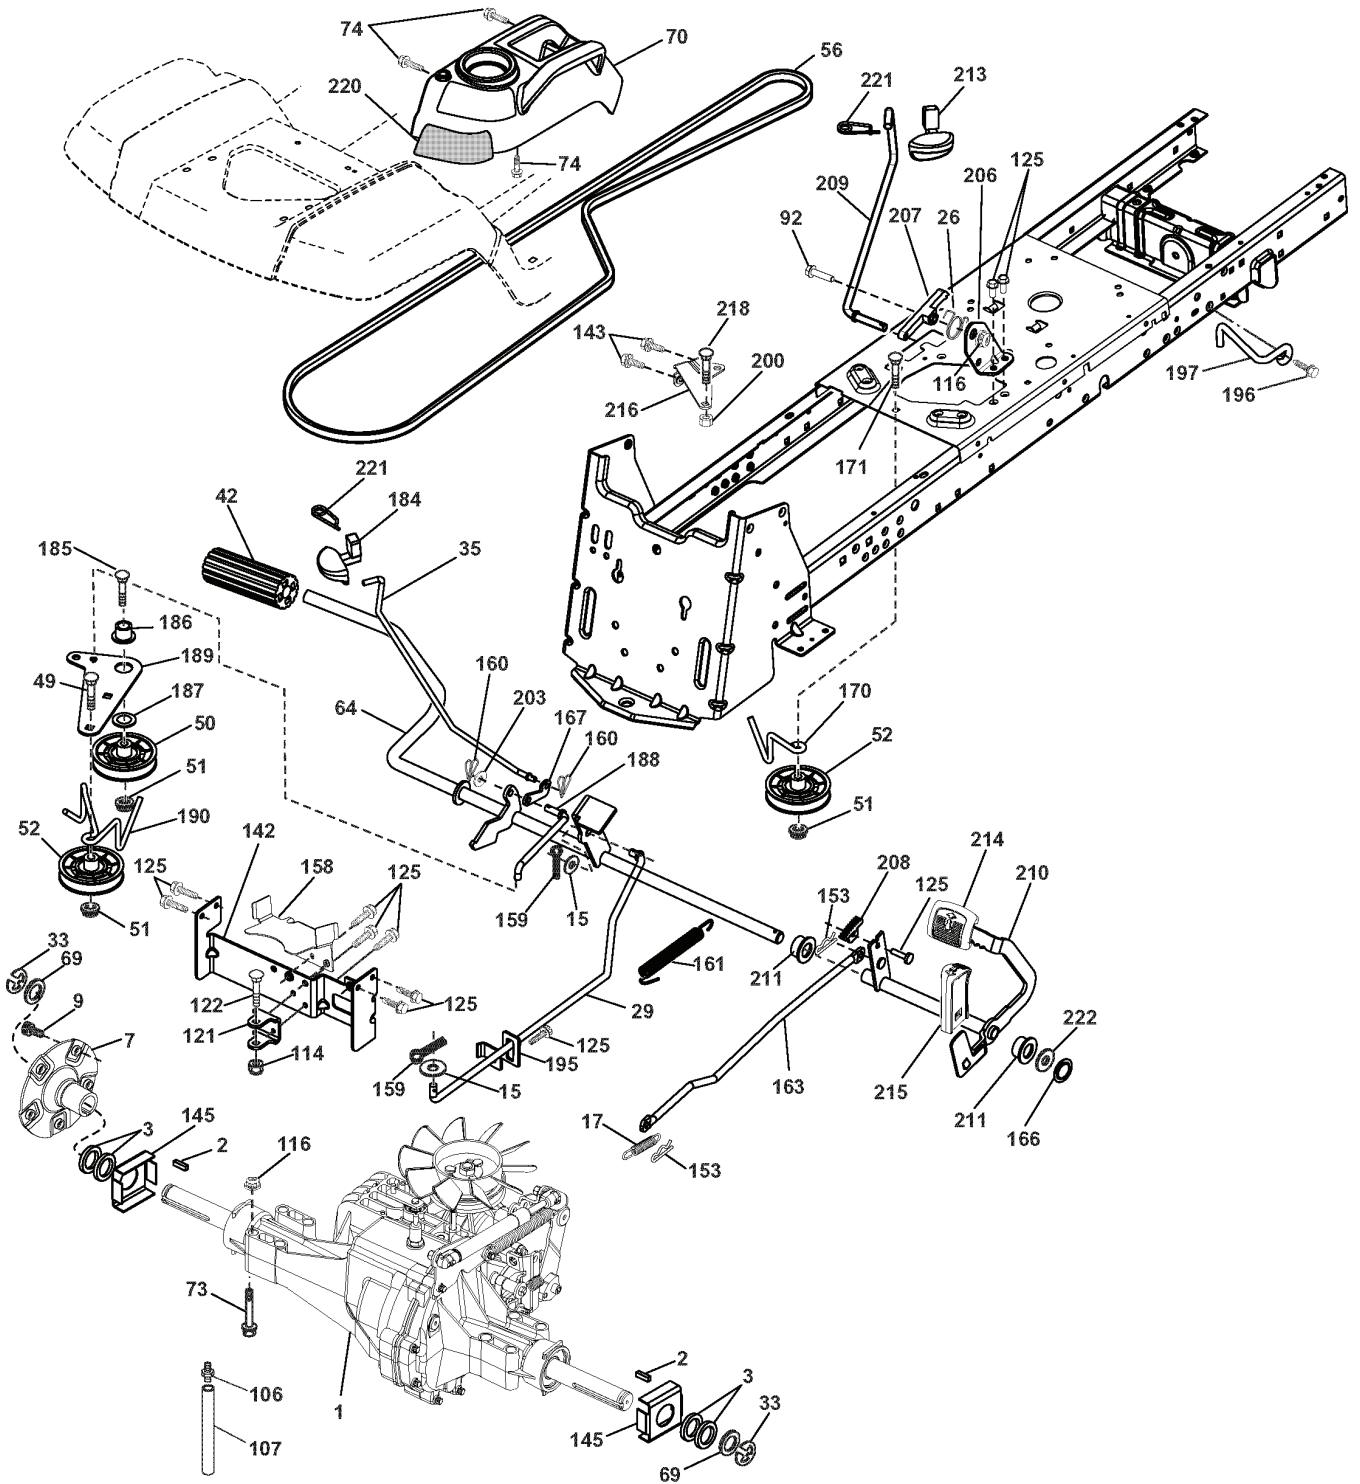

**TRACTOR - MODEL NO. GTH260 TWIN (96041004400), PRODUCT NO. 960 41 00-44
DRIVE**

REF.	PART NO.	DESCRIPTION	REMARK	QTY.	KIT
2	532007070	KEY		1	
3	532007563	WASHER		1	
7	532199837	WHEEL		1	
9	532140080	BOLT		1	
15	819131316	WASHER		1	
17	532197296	SPRING		1	
26	532199679	SPRING		1	
29	532197269	ROD		1	
33	812000053	E-CLIP		1	
35	532199591	ROD		1	
42	532123533	PEDAL RUBBER		1	
49	872110614	BOLT		1	
50	532194327	PULLEY		1	
51	873900600	NUT		1	
52	532194326	PULLEY		1	
56	532165813	BELT		1	
64	532197865	SHAFT		1	
69	532123800	WASHER		1	
70	532400530	PANEL		1	
73	874490548	BOLT		1	
74	532142432	SCREW		1	
92	874760520	BOLT		1	
106	532142917	VALVE		1	
107	532410481	TUBE		1	
114	873800500	LOCK NUT		1	
116	873900500	NUT		1	
121	532175611	CHAPPE DE FIXATION		1	
122	872010520	BOLT		1	
125	817000512	SCREW		1	
142	532404483	STRAP		1	
143	817490508	SCREW		1	
145	532163168	WASHER		1	
153	532124788	RETAINER RING		1	
158	532194351	BELT GUIDE		1	
159	876020412	SPLIT PIN		1	
160	532169484	PIN		1	
161	532195403	SPRING		1	
163	532197870	ROD		1	
166	532197290	NUT		1	
167	532405257	LATCH		1	
170	532194322	KEEPER		1	
171	872110616	BOLT		1	
184	532403118	CONTROL		1	
185	872110620	BOLT		1	
186	532194321	SPACER		1	
187	819133210	WASHER		1	
188	532194323	LINK		1	
189	532194317	PLATE		1	
190	532194318	BELT GUIDE		1	
195	532405113	RETAINER		1	
196	817000616	SCREW		1	
197	532199769	BRACKET		1	
200	873930500	NUT		1	
203	819111116	WASHER		1	
206	532197867	BRACKET		1	
207	532197868	LATCH		1	
208	532197869	SUPPORT		1	
209	532199592	ROD		1	
210	532197860	ARM		1	
211	532120183	BEARING		1	
213	532403119	CONTROL		1	
214	532401722	PEDAL		1	
215	532401723	PEDAL		1	
216	532196131	BRACKET		1	
218	874780520	BOLT		1	
220	532198908	LENS		1	
221	532403187	SPRING		1	
222	819212010	WASHER		1