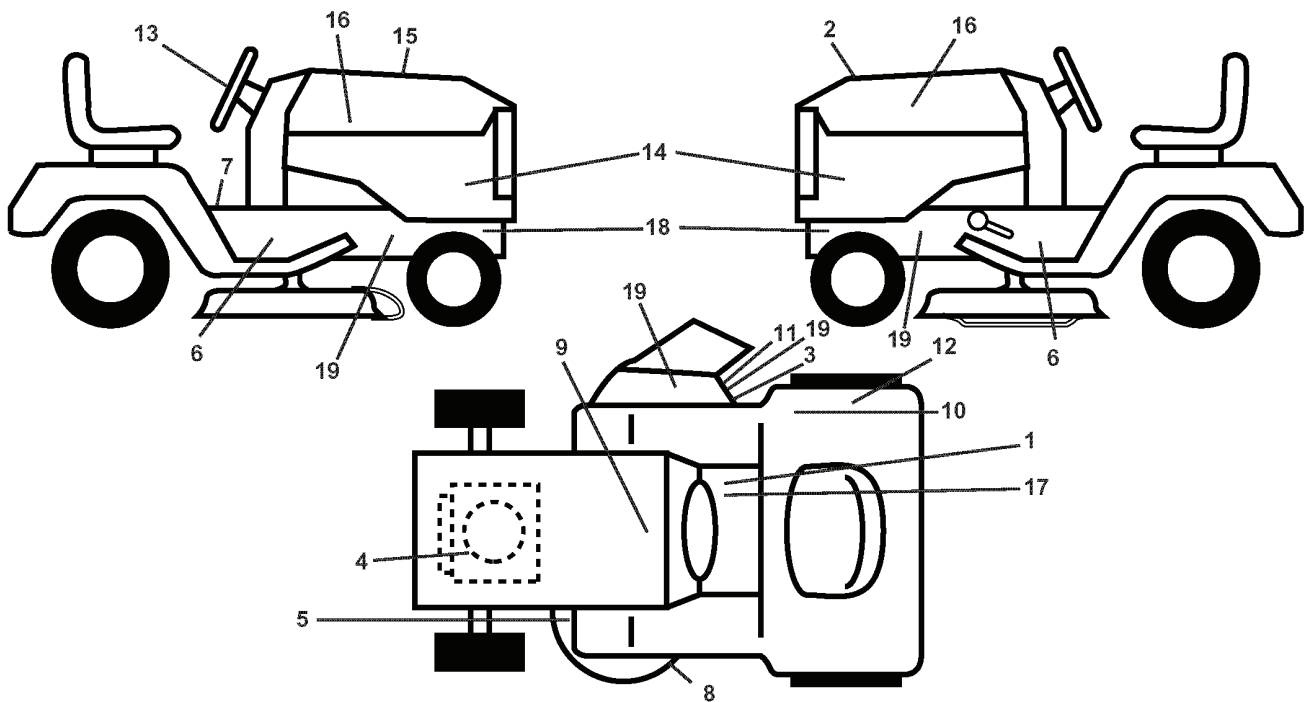

TRACTOR - MODEL NO. GTH260 TWIN (96041004400), PRODUCT NO. 960 41 00-44
DECALS

REF.	PART NO.	DESCRIPTION	REMARK	QTY.	KIT
1	532178302	DECAL		1	
2	532402128	LABEL		1	
3	532196357	DECALC."DANGER DEFLECTEUR"		1	
4	532196841	DECAL		1	
5	532159737	DECAL		1	
6	532401146	DECAL		1	
7	532400389	LABEL		1	
8	532198785	LABEL		1	
9	532145005	DECAL		1	
10	532180433	DECAL		1	
11	532182166	DECAL		1	
12	532178302	DECAL		1	
13	532404484	LABEL		1	
14	532408845	DECAL		1	
15	532408776	DECALC.INTERIEUR DE CAPOT		1	
16	532402832	LABEL		1	
17	532140837	DECAL		1	
18	532159736	DECAL		1	
19	532196842	DECAL		1	
-	532162598	DECAL		1	
-	532166960	DECAL		1	
-	532401771	FOOTREST		1	
-	532403773	FOOTREST		1	
-	532408877	OPERATOR'S MANUAL		1