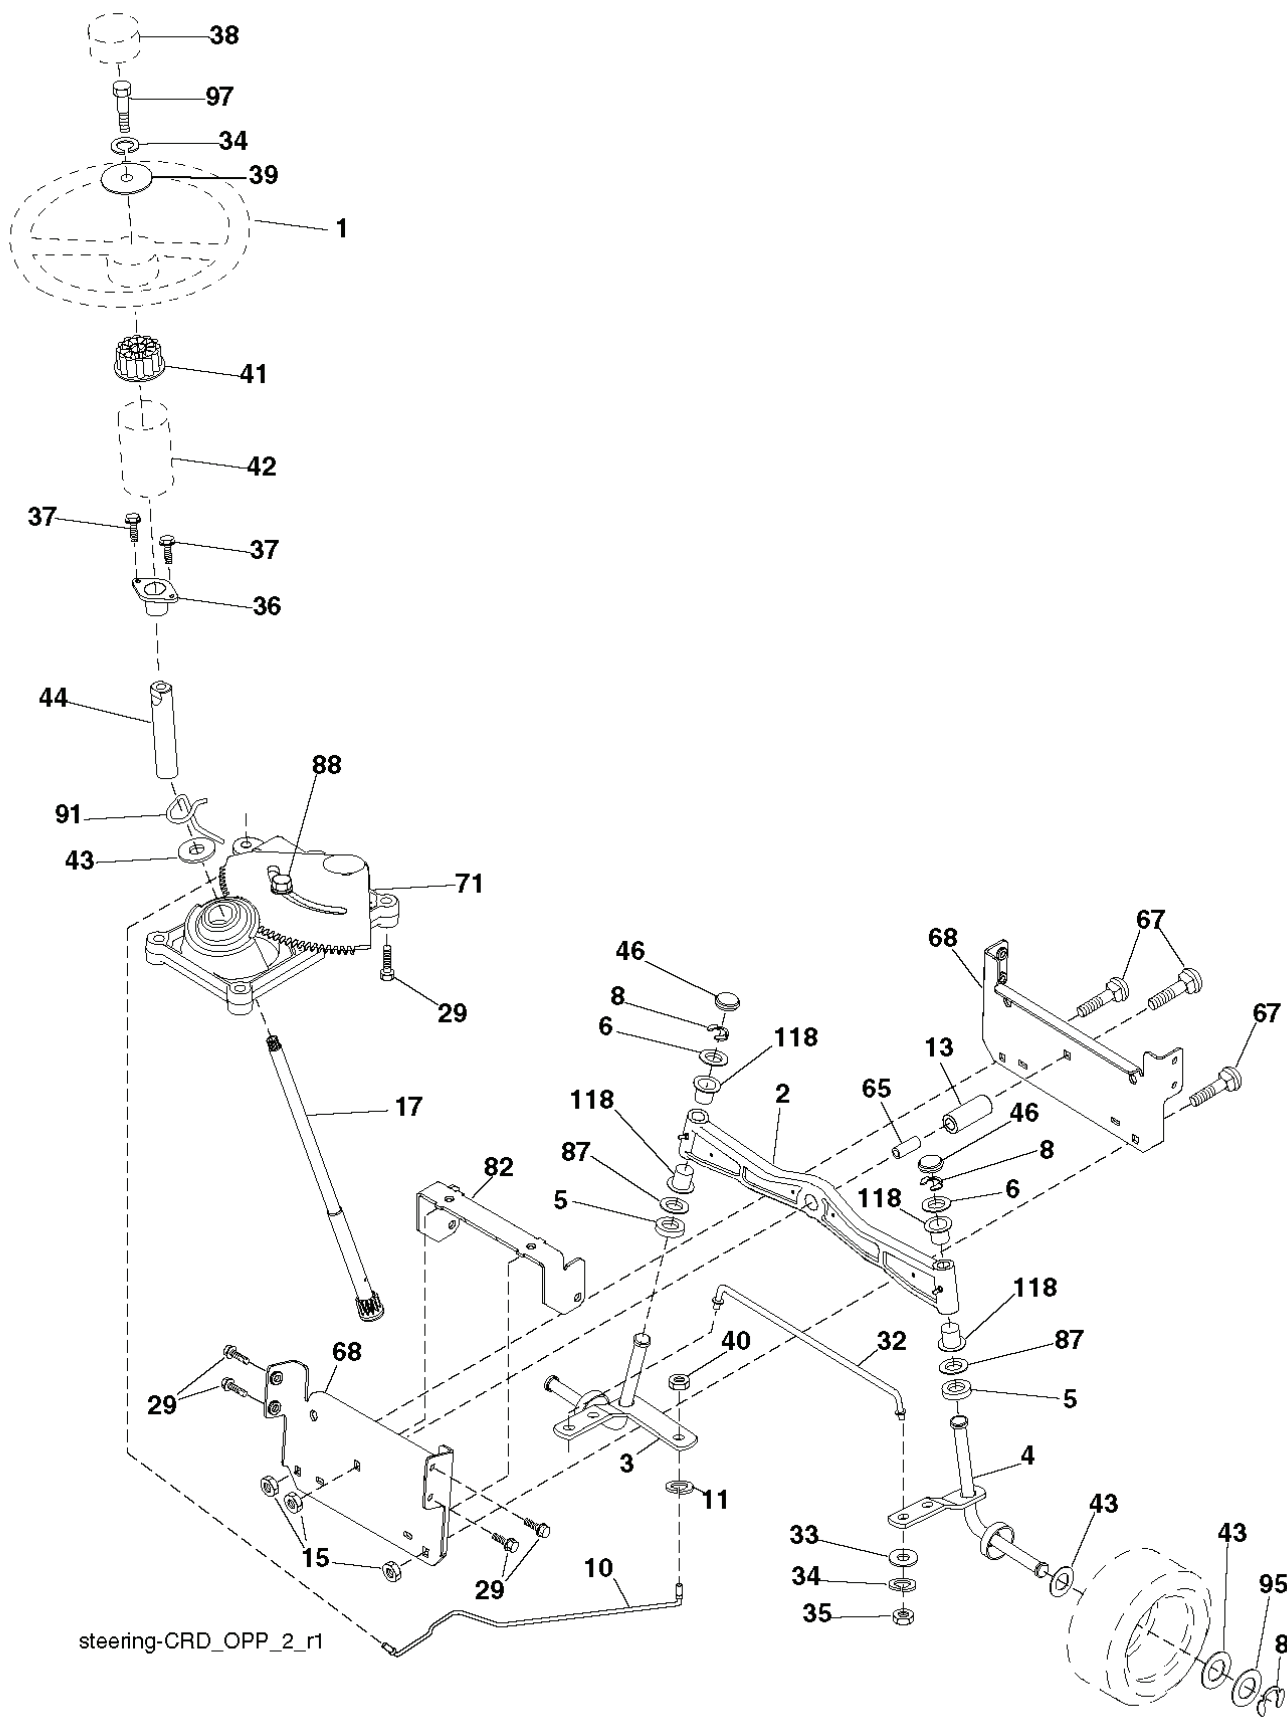

RELAY

seat_ll.bolt_9

REF.	PART NO.	DESCRIPTION	REMARK	QTY.	KIT
1	532401042	SIEGE CONDUCTEUR		1	
2	532140551	BRACKET		1	
3	871110616	SCREW		1	
4	819131610	WASHER		1	
5	532145006	CLIP		1	
6	873800600	NUT		1	
7	532124181	SPRING		1	
8	817000616	SCREW		1	
9	819131614	WASHER		1	
10	532195530	BERCEAU DE SIEGE CONDUCTEUR		1	
12	532174648	BRACKET		1	
13	532121248	BUSHING		1	
14	872050412	BOLT		1	
15	532134300	SPACER		1	
16	532121250	SPRING		1	
17	532123976	LOCKNUT		1	
21	532171852	BOLT		1	
22	873800500	LOCK NUT		1	
23	871110814	BOLT		1	
24	819171912	WASHER		1	
25	532127018	BOLT		1	
26	810040800	WASHER		1	

REF.	PART NO.	DESCRIPTION	REMARK	QTY.	KIT
1	532059192	CAP VALVE		1	
2	532065139	NIPPLE		1	
3	532106222	TIRE	Front 15" x 6.0"-6"	1	
4	532059904	HOSE	Front (Service Item Only)	1	
5	532138336	RIM	Front 6"	1	
6	532124957	FITTING	(Front Wheel Only)	1	
7	532124959	BEARING	(Front Wheel Only)	1	
8	532106222	TIRE	Front 15" x 6.0"-6"	1	
9	532420531	TIRE	Rear 8"	1	
10	532124926	HOSE	(Service Item Only)	1	
11	532175039	HUB CAP		1	
--	532144334	SEALING FOAM		1	

REF.	PART NO.	DESCRIPTION	REMARK	QTY.	KIT
187	817580520	BOLT		1	
203	871170780	BOLT		1	
207	532169845	WASHER		1	
214	532175609	LEVER		1	
215	532410142	ROD		1	
253	532175028	BRACKET		1	
254	817000616	SCREW		1	
255	532175608	SHAFT		1	
258	532178062	CLIP		1	
261	532131494	PULLEY		1	
262	872110622	BOLT		1	
263	817000612	SCREW		1	
264	532431174	BRACKET		1	
265	532426913	SPACER		1	
266	532182061	PROTECTOR		1	
268	532182402	PROTECTOR		1	
275	819131614	WASHER		1	
292	532400271	SPACER		1	
293	872140628	BOLT		1	
294	532197033	NUT		1	
295	532179114	PULLEY		1	
297	817490610	SCREW		1	