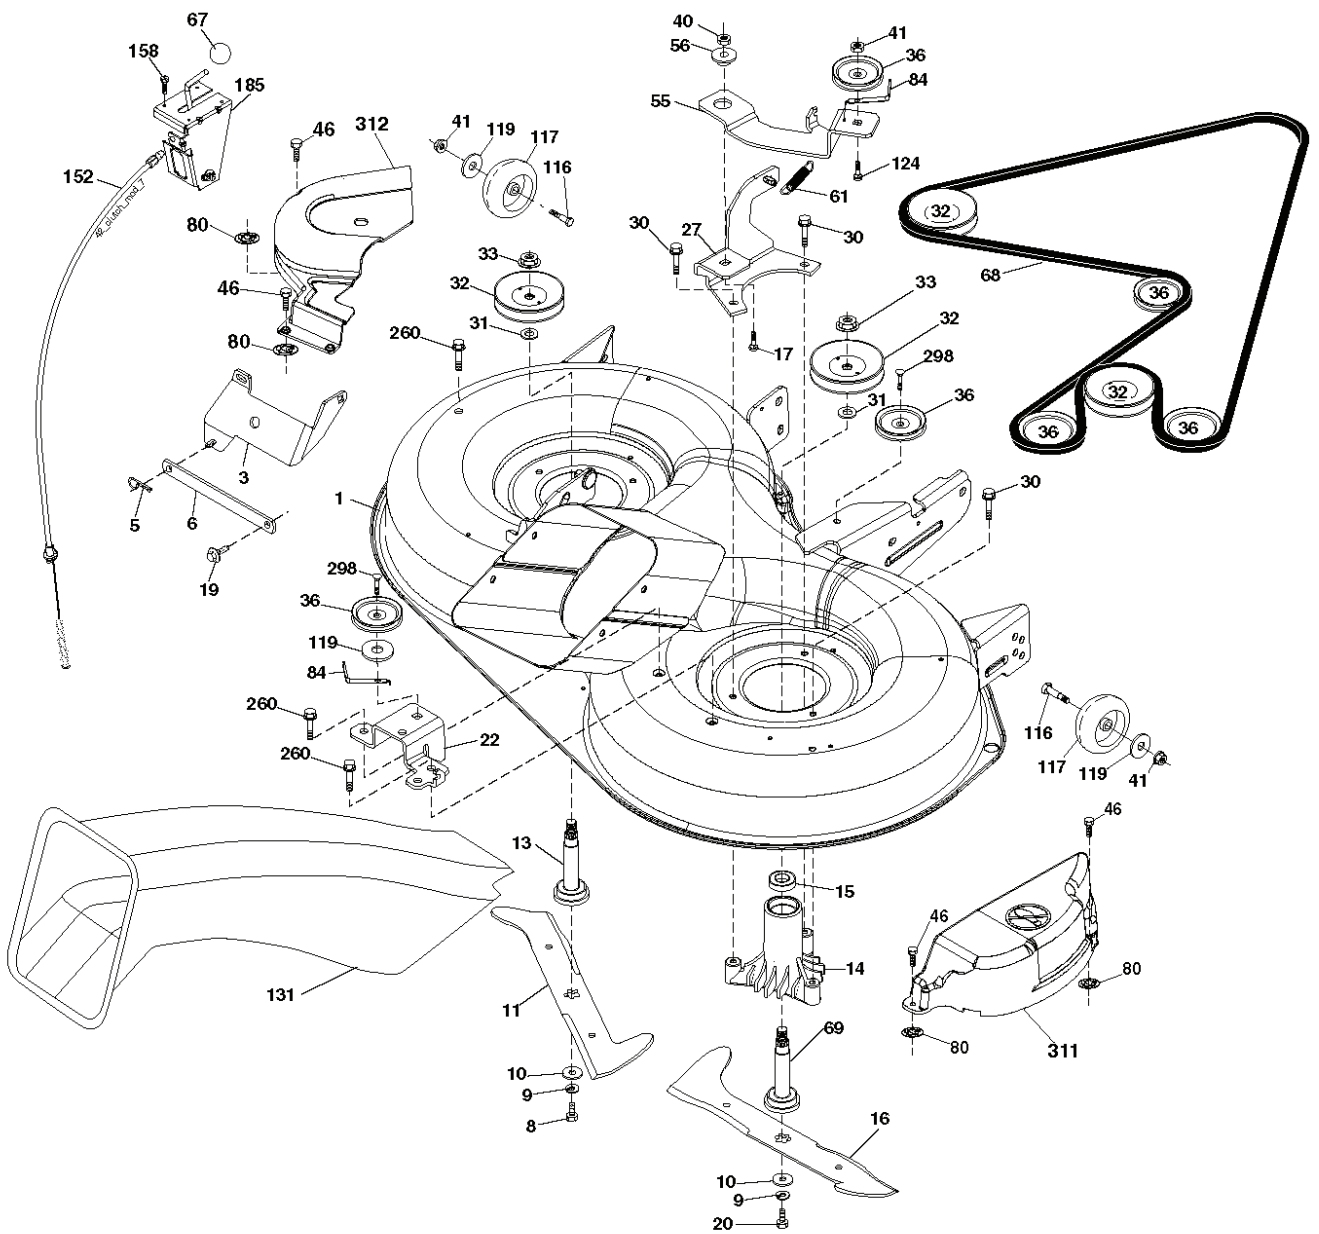

C01

REF.	PART NO.	DESCRIPTION	REMARK	QTY.	KIT
1	532163465	BATTERY		1	
2	874760412	BOLT		1	
16	532176138	MICRO SWITCH		1	
21	532175688	HARNESS		1	
22	532004152	BULB		1	
24	532165987	CABLE		1	
25	532421299	CABLE		1	
26	532175158	FUSE		1	
27	873510400	NUT		1	
28	532127725	CABLE		1	
29	532192749	SWITCH.SEAT.DP W/RAMPS		1	
30	532193350	IGNITION MODULE		1	
33	532411935	KEY		1	
34	532110712	SWITCH		1	
40	532197436	CABLE ASSY		1	
41	871110408	BOLT		1	
42	532131563	COVER		1	
43	532192507	SOLENOID		1	
48	532140844	ADAPTER		1	
58	532169419	BUZZER		1	
59	532180379	SWITCH FBI		1	
66	817490608	SCREW		1	
79	532175242	HOLDER		1	
81	532109748	RELAY		1	
92	532196615	CABLE ASSY		1	
93	532192540	SCREW		1	
94	532191834	MODULE.REVERSE.ROS		1	

29

OPTIONAL EQUIPMENT

Spark Arrester

engine-CRD_bs_20

REF.	PART NO.	DESCRIPTION	REMARK	QTY.	KIT
1	532170551	THROTTLE CONTROL		1	
2	817720408	SCREW		1	
3	000000000	W/O DESCRIPTION	Engine B&S Model No. 31A507-2391-B1 (438618)	1	
4	532137352	MUFFLER		1	
13	532165291	GASKET		1	
23	532169837	HEAT SHIELD		1	
25	532190695	CONTROL CHOKE		1	
29	532137180	SPARK ARRESTER KIT		1	
31	532407551	FUEL TANK		1	
32	532430220	FUEL CAP		1	
33	532123487	HOSE CLAMP		1	
37	532137040	HOSE		1	
44	817670412	SCREW		1	
45	817000612	SCREW		1	
46	819091416	WASHER		1	
72	532192334	SCREW		1	
78	817060620	SCREW		1	
81	873510400	NUT		1	
122	532421922	EXTENSION PIPE		1	

REF.	PART NO.	DESCRIPTION	REMARK	QTY.	KIT
736031	TBD	TBD		1	
QC12YC	531029776	SPARK PLUG		1	
394358	582288363	FUEL FILTER		1	
532165631	532165631	BELT		1	
532429532	532429532	BELT		1	
532427984	532427984	RIDE ON BLADE		1	
532427995	532427995	BRACES		1	