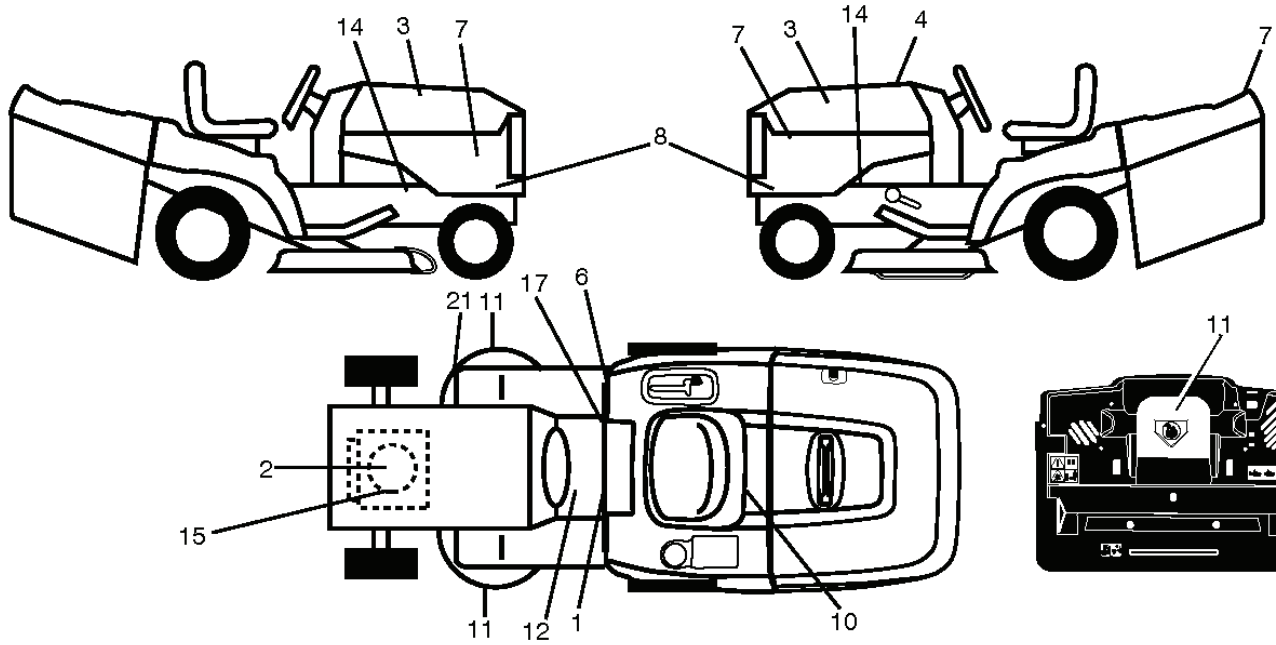

REF.	PART NO.	DESCRIPTION	REMARK	QTY.	KIT
1	532400389	LABEL		1	
2	532196841	DECAL		1	
3	532415558	DECAL		1	
4	532446911	DECAL		1	
6	532180432	DECAL		1	
7	532439437	DECAL		1	
8	532447030	DECAL		1	
10	532145005	DECAL		1	
11	532182166	DECAL		1	
12	532159737	DECAL		1	
14	532159736	DECAL		1	
15	532437412	DECAL		1	
17	532140837	DECAL		1	
21	532166286	DECAL		1	
--	532138311	DECAL		1