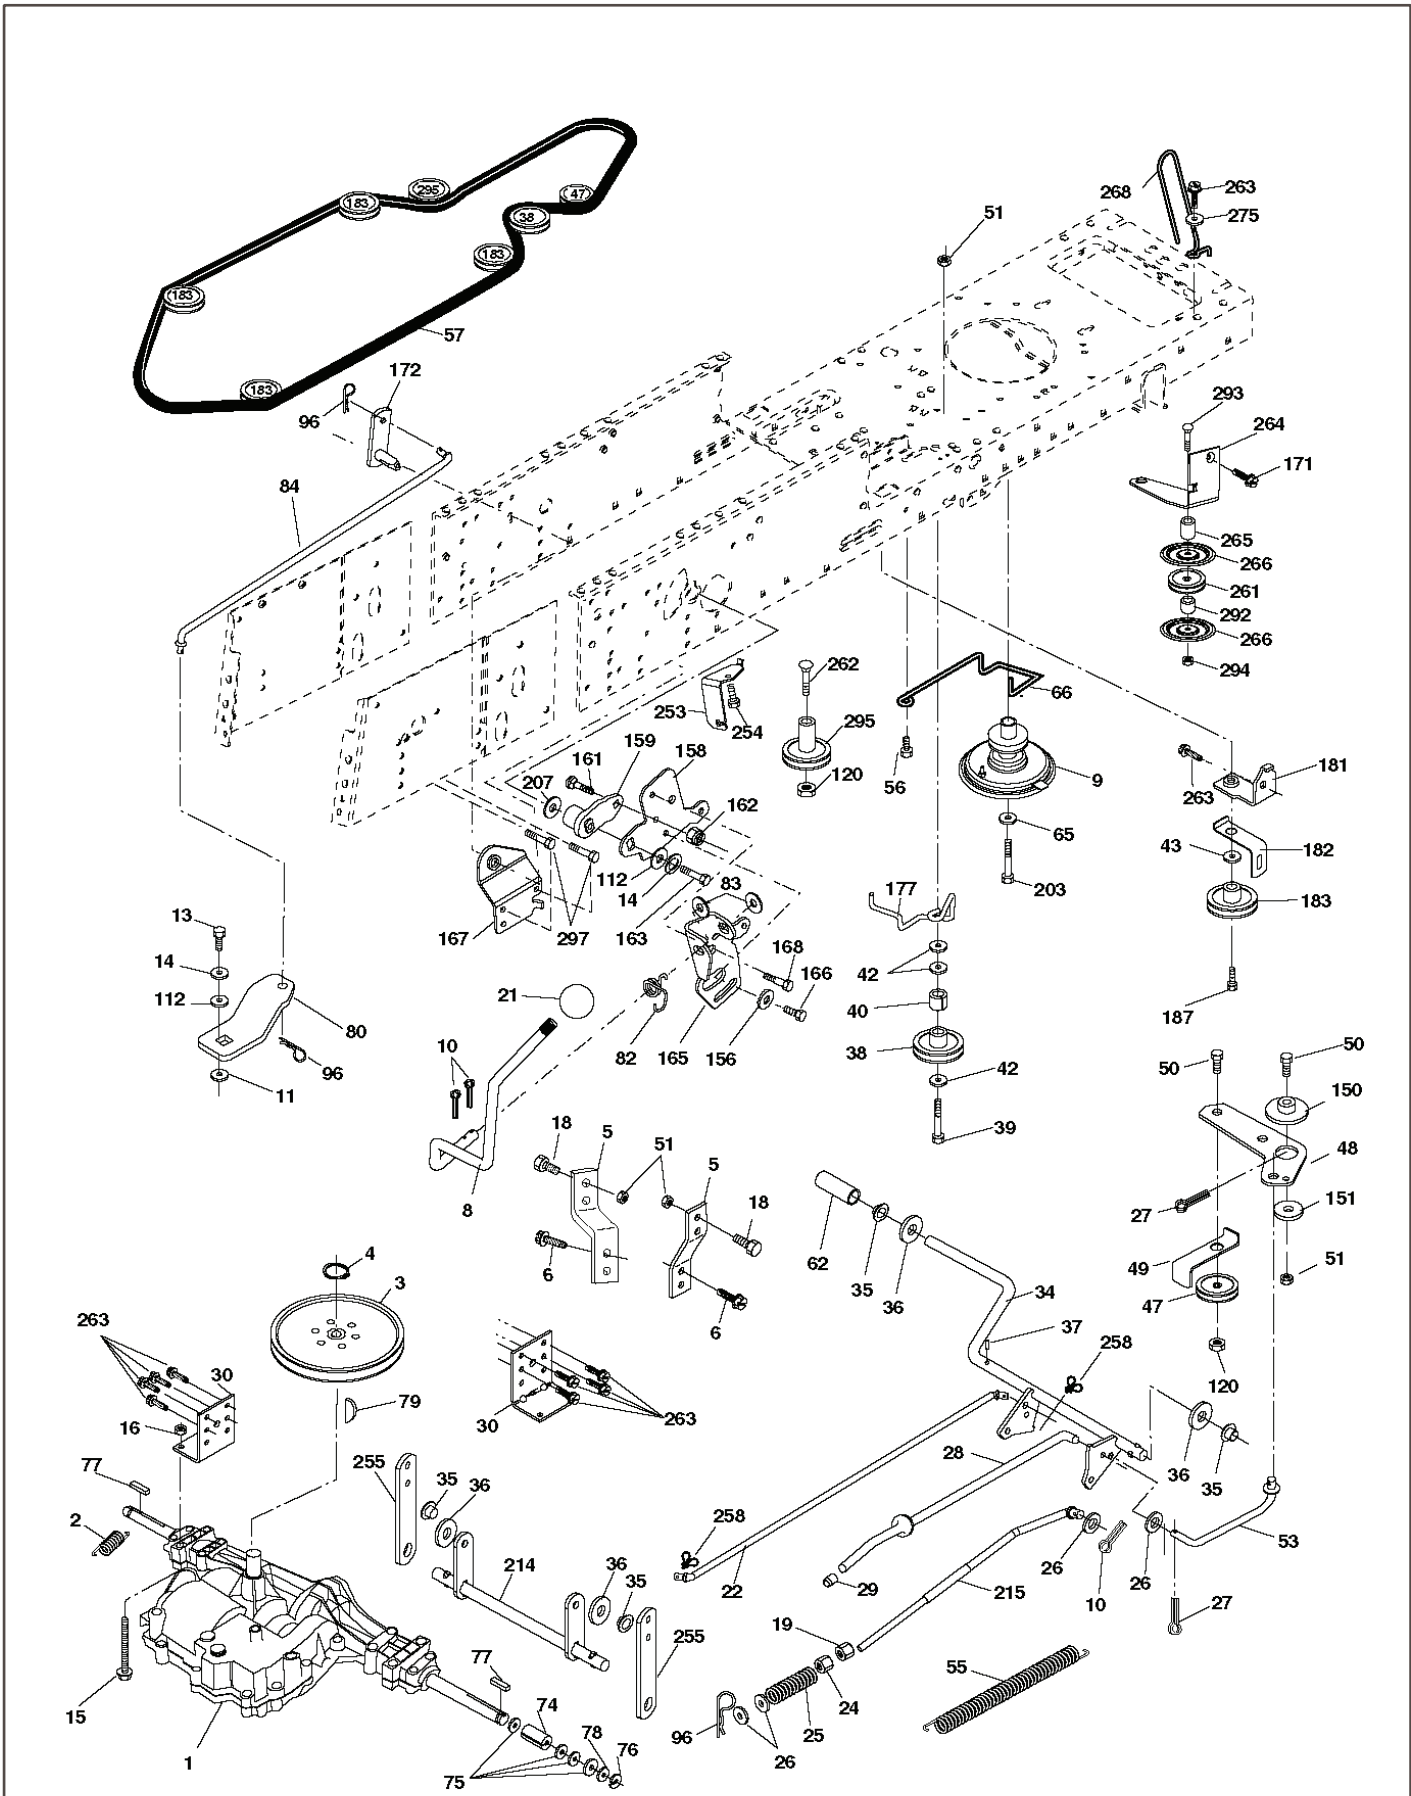

drive-CRD_Peerless_fender_16

REF.	PART NO.	DESCRIPTION	REMARK	QTY.	KIT
1	000000000	W/O DESCRIPTION	TRANSAXLE PEERLESS MODEL 206-546 (165628)	1	
2	532146682	SPRING		1	
3	532165999	PULLEY		1	
4	812000028	CLIP		1	
5	532121520	BRACKET		1	
6	817060512	SCREW		1	
8	532192706	LEVER		1	
9	532408579	CLUTCH		1	
10	876020416	SPLIT PIN		1	
11	532105701	WASHER		1	
13	874550412	BOLT		1	
14	810040400	WASHER		1	
15	874490540	BOLT		1	
16	873800500	LOCK NUT		1	
18	874780616	BOLT		1	
19	873800600	NUT		1	
21	532106933	KNOB		1	
22	532175607	ROD		1	
24	873350600	NUT		1	
25	532106888	SPRING		1	
26	819131316	WASHER		1	
27	876020412	SPLIT PIN		1	
28	532175765	SHAFT		1	
29	532071673	COVER		1	
30	532174973	BRACKET		1	
34	532175578	SHAFT		1	
35	532120183	BEARING		1	
36	819211616	WASHER		1	
37	532124963	PIN RETAINING SCREW		1	
38	532165936	PULLEY		1	
39	874760644	BOLT		1	
40	532124965	SPACER		1	
42	819131312	WASHER		1	
43	819111012	WASHER		1	
47	532127783	PULLEY		1	
48	532154407	GUIDE		1	
49	532123205	BELT GUIDE		1	
50	872110612	BOLT		1	
51	873680600	NUT		1	
53	532199652	TIGE DE TENSION POULIE		1	
55	532105709	SPRING		1	
56	817060620	SCREW		1	
57	532165631	BELT		1	
62	532124872	PEDAL RUBBER		1	
65	810040700	WASHER		1	
66	532154778	TENSIONER		1	
74	532137057	SPACER		1	
75	532121749	WASHER		1	
76	812000001	RETAINER RING		1	
77	532123583	KEY		1	
78	532121748	WASHER		1	
79	532125096	WOODRUFF KEY		1	
80	532145090	LEVER		1	
82	532165711	SPRING		1	
83	819171216	WASHER		1	
84	532165621	LINK		1	
96	532124788	RETAINER RING		1	
112	819091210	WASHER		1	
120	873900600	NUT		1	
150	532165850	BUSHING		1	
151	819133210	WASHER		1	
156	532166002	WASHER		1	
158	532437458	BRACKET		1	
159	532444304	LEVER		1	
161	872140406	BOLT		1	
162	873680400	NUT		1	
163	874780416	BOLT		1	
165	532438250	BRACKET		1	
166	817490510	SCREW		1	
167	532165588	BRACKET		1	
168	532165492	BOLT		1	
171	817490608	SCREW		1	
172	532165635	SHAFT		1	
177	532165932	HOLDER		1	
181	532180211	BRACKET		1	
182	532182682	BELT GUIDE		1	
183	532199534	PULLEY		1