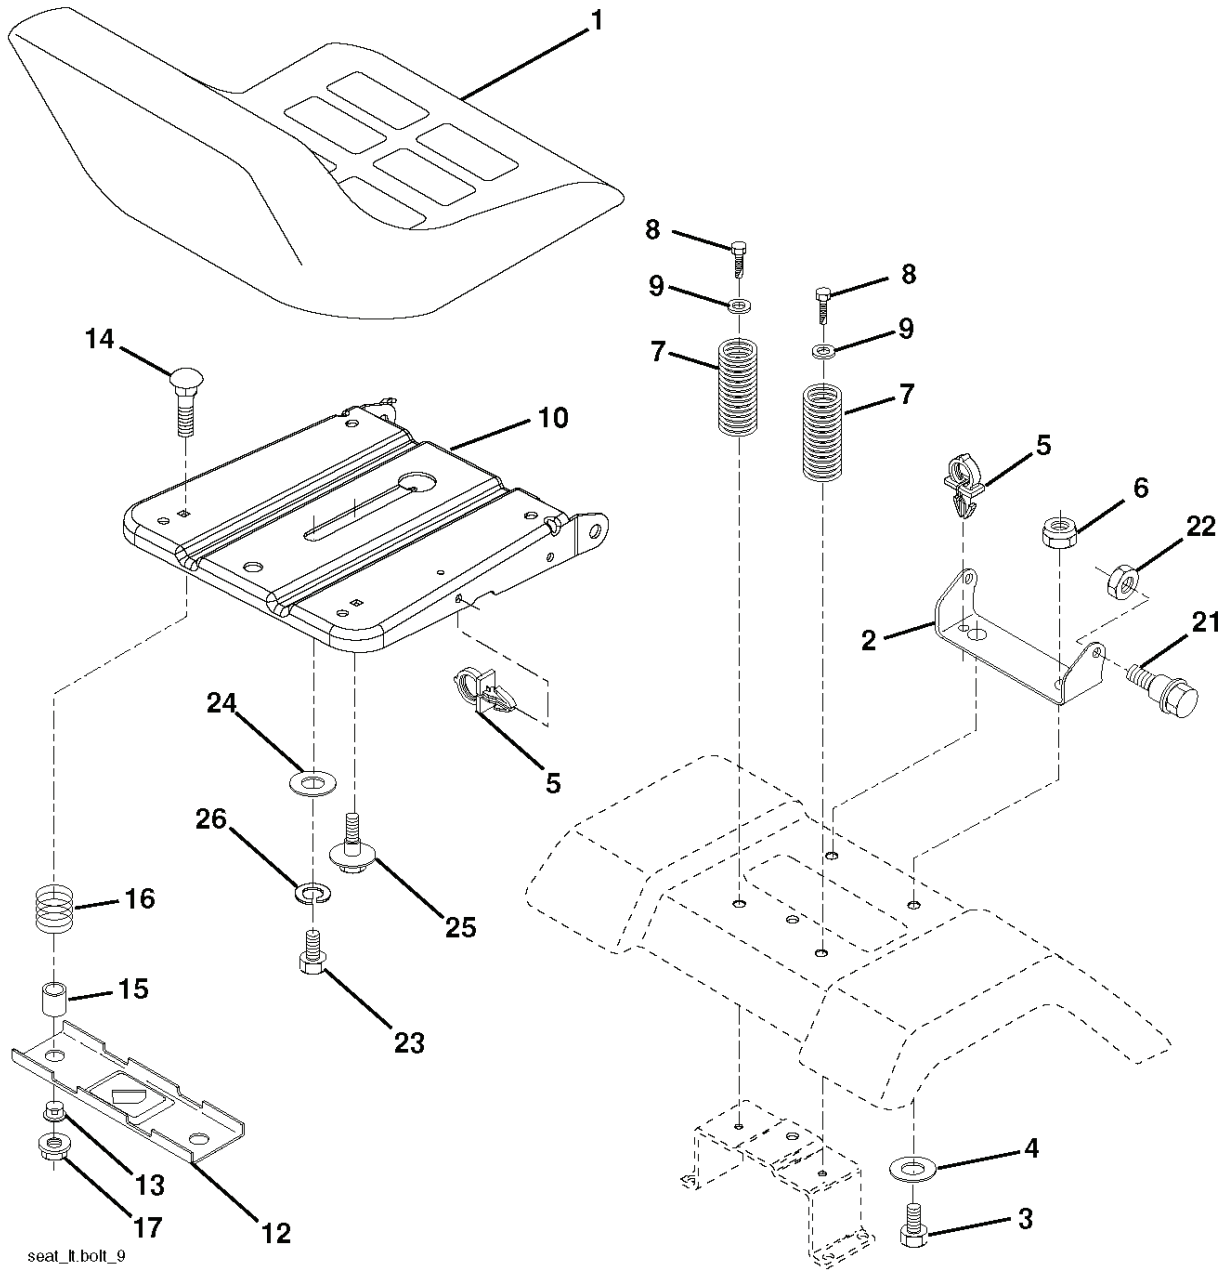

IGNITION SWITCH

POSITION	CIRCUIT	"MAKE"
OFF	M+G+A1	
RUN/OVERRIDE	B+A1	
RUN	B+A1	L+A2
START	B + S + A1	

WIRING INSULATED CLIPS

NOTE: IF WIRING INSULATED CLIPS WERE REMOVED FOR SERVICING OF UNIT, THEY SHOULD BE RE-INSTALLED TO PROPERLY SECURE YOUR WIRING.

RELAY

seat_ll.bolt_9

REF.	PART NO.	DESCRIPTION	REMARK	QTY.	KIT
1	532401042	SIEGE CONDUCTEUR		1	
2	532140551	BRACKET		1	
3	871110616	SCREW		1	
4	819131610	WASHER		1	
5	532145006	CLIP		1	
6	873800600	NUT		1	
7	532124181	SPRING		1	
8	817000616	SCREW		1	
9	819131614	WASHER		1	
10	532195530	BERCEAU DE SIEGE CONDUCTEUR		1	
12	532174648	BRACKET		1	
13	532121248	BUSHING		1	
14	872050412	BOLT		1	
15	532134300	SPACER		1	
16	532121250	SPRING		1	
17	532123976	LOCKNUT		1	
21	532171852	BOLT		1	
22	873800500	LOCK NUT		1	
23	871110814	BOLT		1	
24	819171912	WASHER		1	
25	532127018	BOLT		1	
26	810040800	WASHER		1	