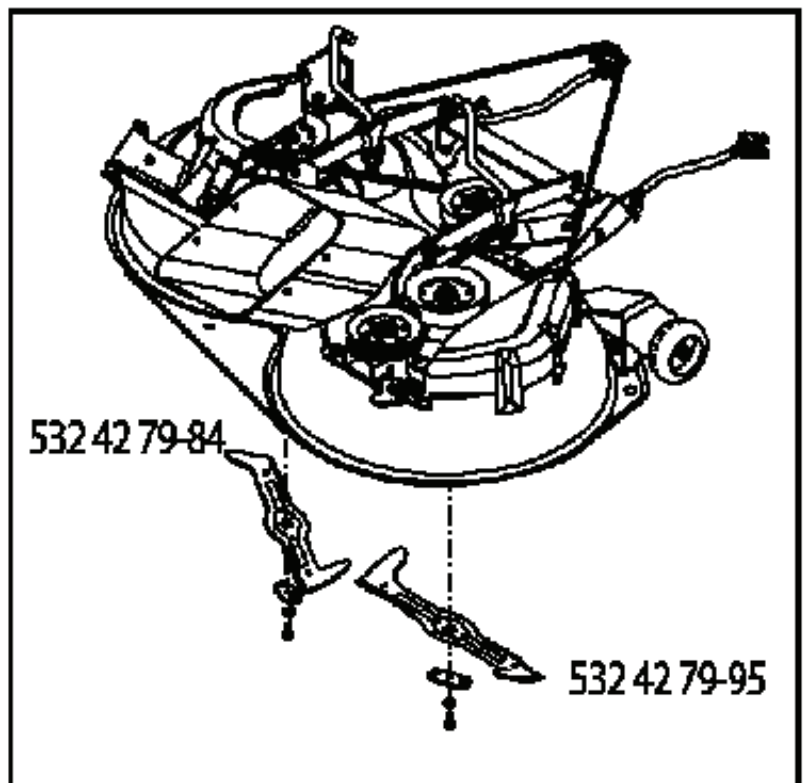

REF.	PART NO.	DESCRIPTION	REMARK	QTY.	KIT
1	532170551	THROTTLE CONTROL		1	
2	817720408	SCREW		1	
3	000000000	W/O DESCRIPTION	Engine B&S Model No. 31A507-2391-B1 (438618)	1	
4	532137352	MUFFLER		1	
13	532165291	GASKET		1	
23	532169837	HEAT SHIELD		1	
25	532190695	CONTROL CHOKE		1	
29	532137180	SPARK ARRESTER KIT		1	
31	532407551	FUEL TANK		1	
32	532430220	FUEL CAP		1	
33	532123487	HOSE CLAMP		1	
37	532137040	HOSE		1	
44	817670412	SCREW		1	
45	817000612	SCREW		1	
46	819091416	WASHER		1	
72	532192334	SCREW		1	
78	817060620	SCREW		1	
81	873510400	NUT		1	
122	532421922	EXTENSION PIPE		1