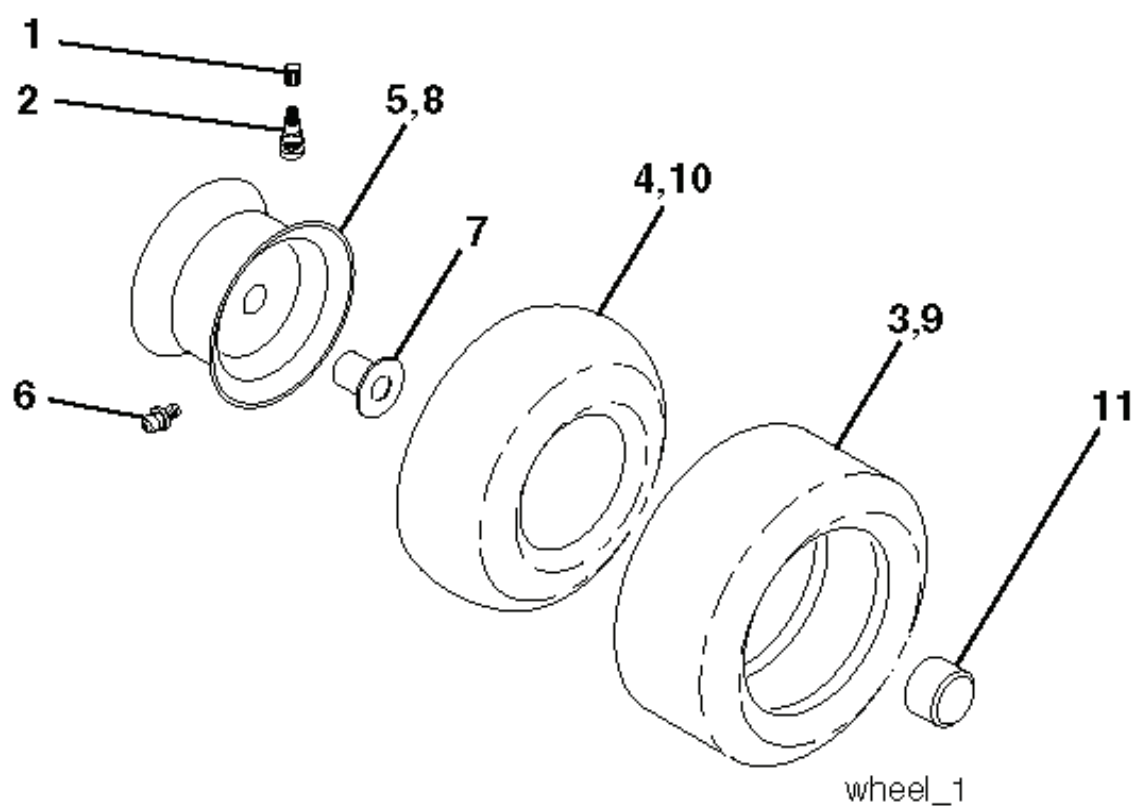

IGNITION SWITCH

POSITION	CIRCUIT	"MAKE"
OFF	M+G+A1	
RUN/OVERRIDE	B+A1	
RUN	B+A1	L+A2
START	B + S + A1	

WIRING INSULATED CLIPS

NOTE: IF WIRING INSULATED CLIPS WERE REMOVED FOR SERVICING OF UNIT, THEY SHOULD BE RE-INSTALLED TO PROPERLY SECURE YOUR WIRING.

REF.	PART NO.	DESCRIPTION	REMARK	QTY.	KIT
1	532059192	CAP VALVE		1	
2	532065139	NIPPLE		1	
3	532106222	TIRE	Front 15" x 6.0"-6"	1	
4	532059904	HOSE	Front (Service Item Only)	1	
5	532138336	RIM	Front 6"	1	
6	532124957	FITTING	(Front Wheel Only)	1	
7	532124959	BEARING	(Front Wheel Only)	1	
8	532106222	TIRE	Front 15" x 6.0"-6"	1	
9	532420531	TIRE	Rear 8"	1	
10	532124926	HOSE	(Service Item Only)	1	
11	532175039	HUB CAP		1	
--	532144334	SEALING FOAM		1	