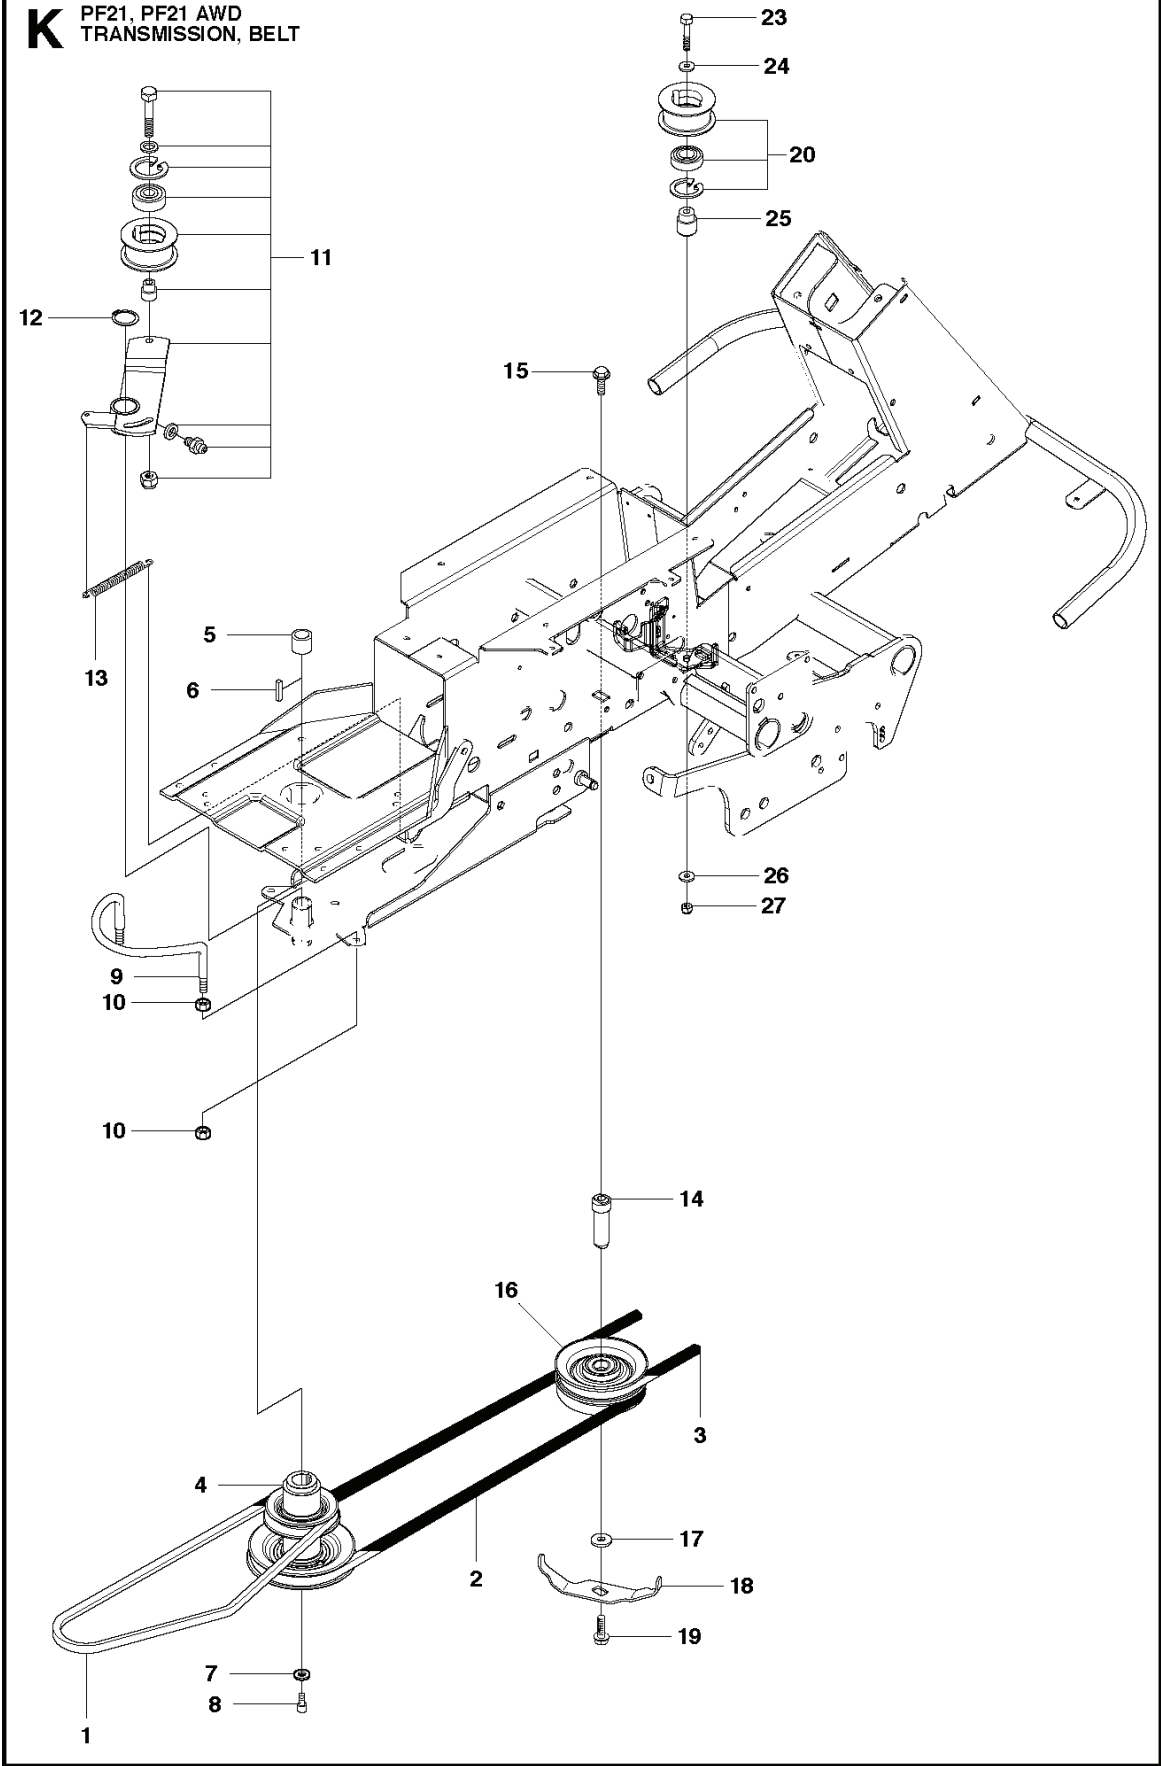

K PF21, PF21 AWD
TRANSMISSION, BELT

REF.	PART NO.	DESCRIPTION	REMARK	QTY.	KIT
1	506991901	DRIVE BELT		1	
2	589532901	BELT		1	
3	589531101	BELT		1	
4	535482401	PULLEY		1	
5	506509201	SPACING SLEEVE		1	
6	506555901	WEDGE		1	
7	506597501	WASHER		1	
8	506556002	SCREW UNC		1	
9	506664501	BELT GUIDE		1	
10	731232051	HEXAGON NUT		4	
11	535484402	BELT TENSIONER ASSY		1	
12	735312600	CIRCLIP		1	
13	506665601	SPRING		1	
14	544426102	SHAFT		1	
15	506675402	SCREW EHHFM		1	
16	535482201	PULLEY		1	
17	506775701	WASHER		1	
18	544405301	BELT GUIDE		1	
19	506570105	SCREW EHHFM		1	
20	505153901	BELT TENSIONER WHEEL ASSY		1	
23	725246151	SCREW EHHM		1	
24	734116441	WASHER		1	
25	544002901	BUSHING		1	
26	734116401	WASHER		1	
27	732211801	LOCK NUT		1