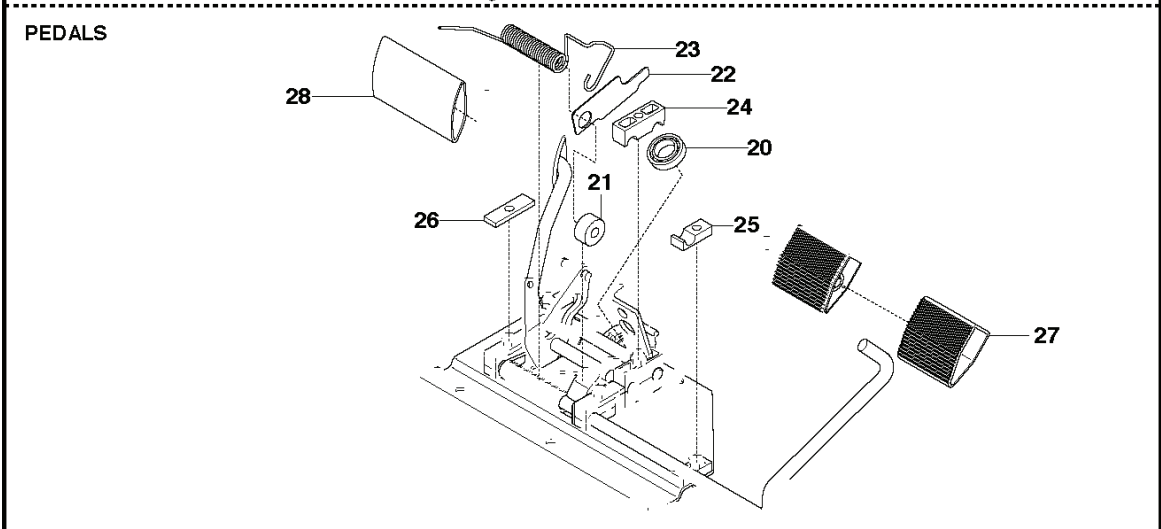

F PF21, PF21 AWD
PEDAL SYSTEM

PEDALS