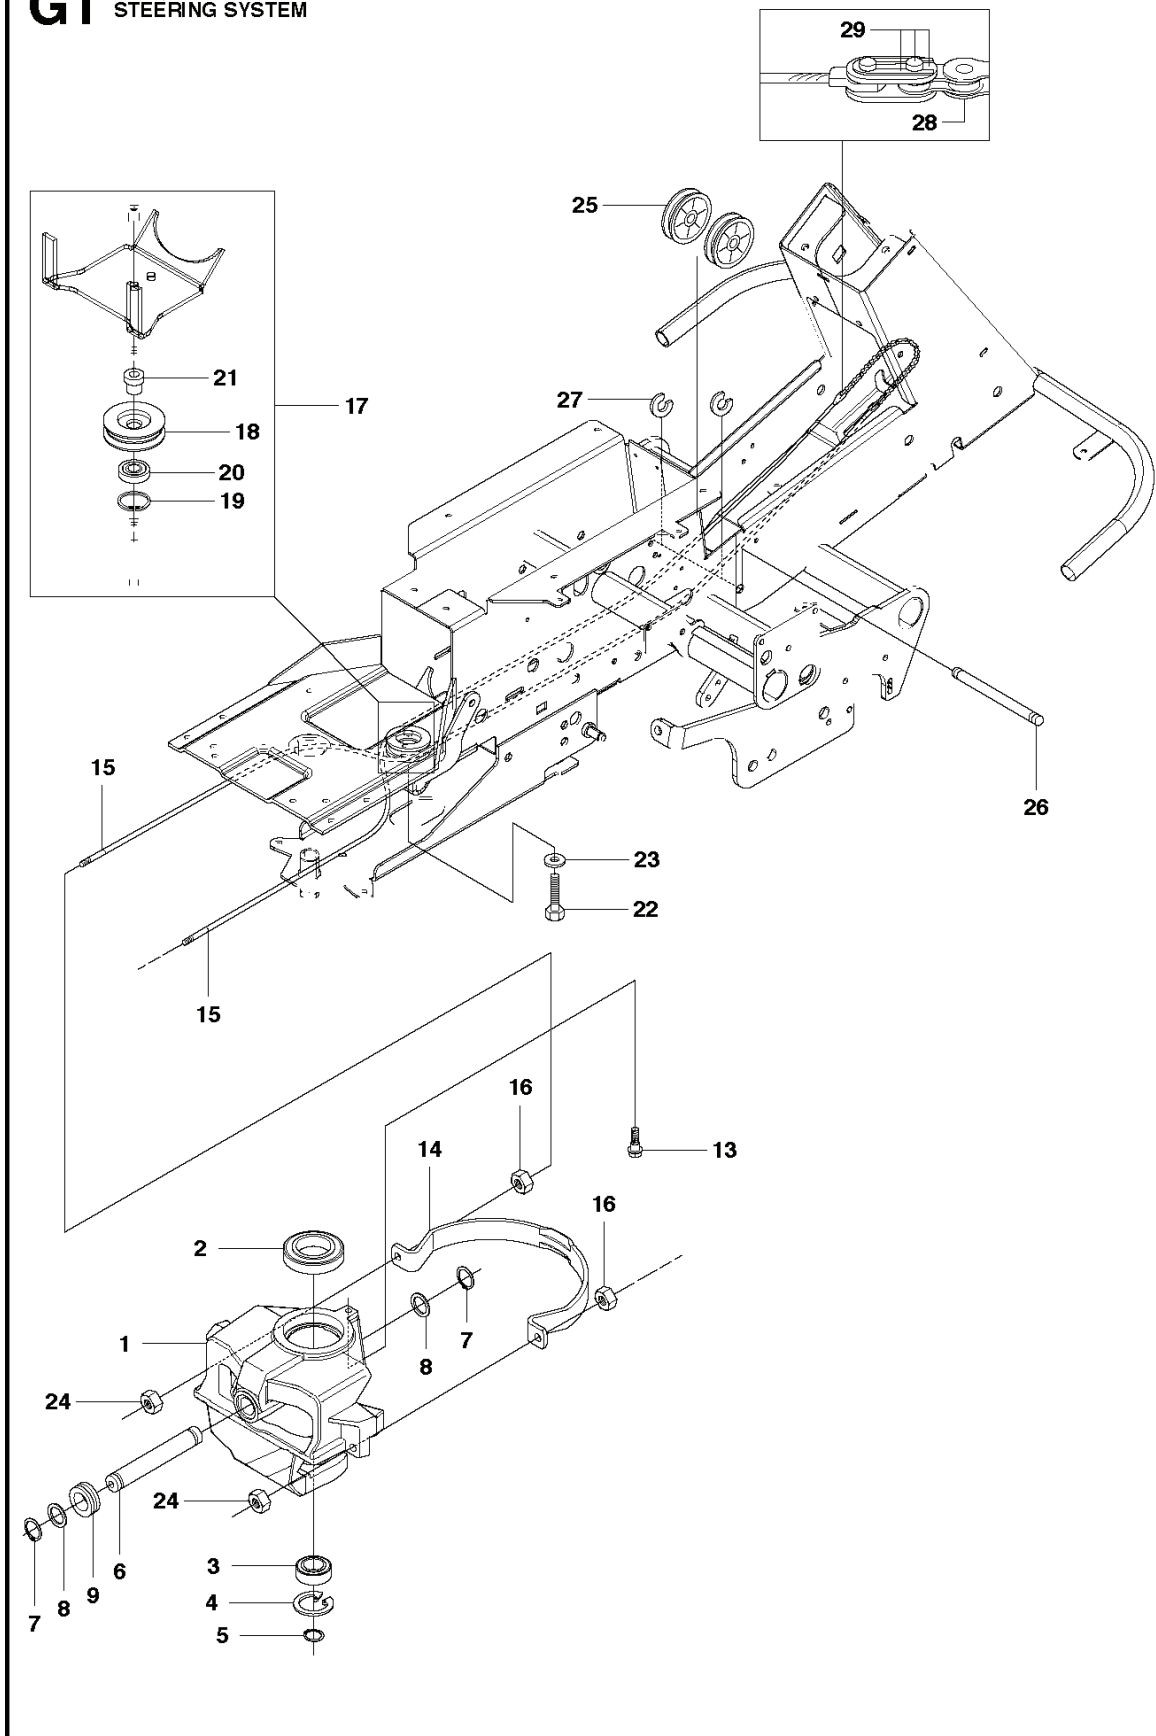

G1 PF21, PF21 AWD STEERING SYSTEM

REF.	PART NO.	DESCRIPTION	REMARK	QTY.	KIT
1	506934702	SPINDLE		1	
2	738211004	BALL BEARING		1	
3	738210504	BALL BEARING		1	
4	735314010	CIRCLIP		1	
5	735312600	CIRCLIP		1	
6	535463001	SWING AXLE		1	
7	735312600	CIRCLIP		2	
8	506773401	WASHER		2	
9	740681421	V-RING		1	
13	506597401	SCREW EHHFM		1	
14	544427301	WIRE GUIDE		1	
15	577199903	WIRE ASSY		2	
16	731232051	HEXAGON NUT		2	
17	506500903	BARRING WHEEL		1	
18	535424101	BARRING WHEEL		1	17
19	735314010	CIRCLIP		1	17
20	738220419	BALL BEARING		1	17
21	506500802	BUSHING		1	17
22	725250051	SCREW EHHM		1	
23	734117441	WASHER		1	
24	732212051	NUT		2	
25	506522401	STARTER PULLEY		2	
26	506539403	SHAFT		1	
27	735311420	E-CLIP		2	
28	506554601	CHAIN		1	
29	506554701	LINKAGE		2