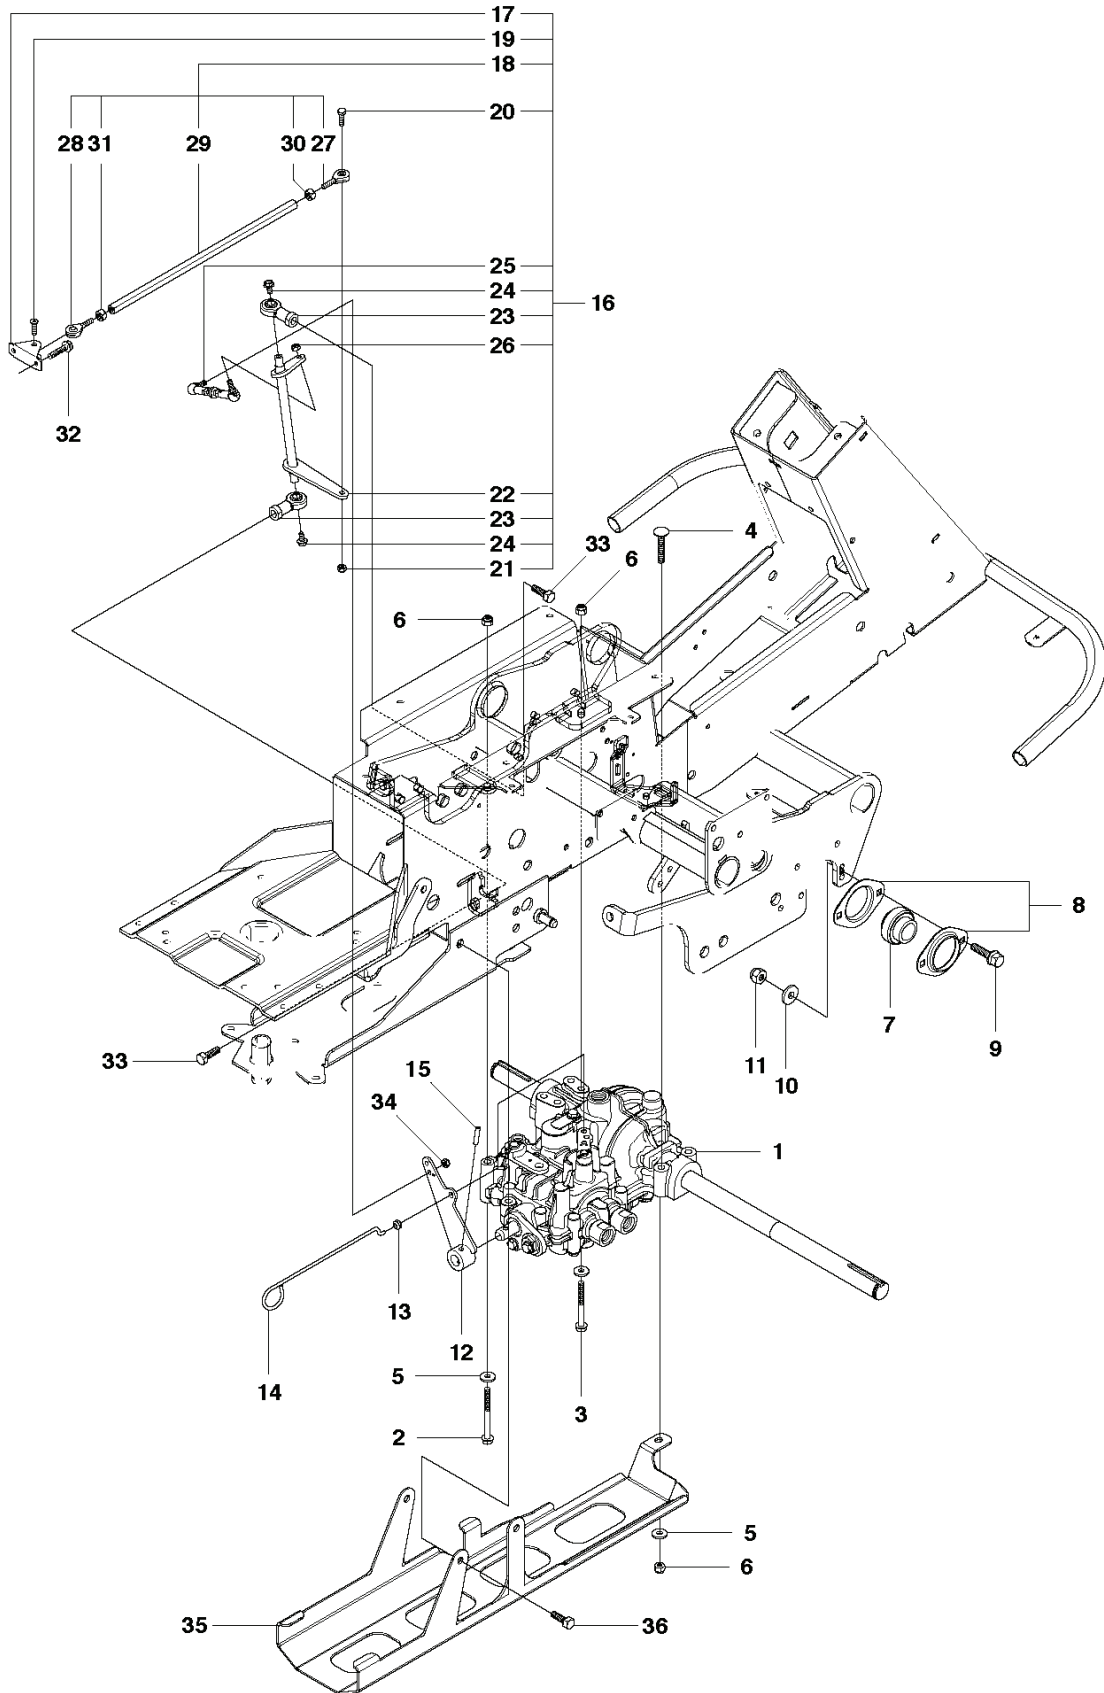

N PF21 AWD
TRANSMISSION, FRONT

REF.	PART NO.	DESCRIPTION	REMARK	QTY.	KIT
1	577531901	TRANSMISSION		1	
2	725246751	SCREW EHHM		1	
3	725246451	SCREW EHHM		1	
4	535423803	SCREW RSQM		1	
5	734116401	WASHER		3	
6	732211801	LOCK NUT		3	
7	544008902	BEARING		1	
8	544009002	BEARING HOUSING		1	
9	506570105	SCREW EHHFM		2	
10	734116401	WASHER		2	
11	732211801	LOCK NUT		2	
12	544435201	LEVER		1	
13	503735801	BUSHING		1	
14	535499701	ARM		1	
15	721434701	SPRING PIN		1	
16	544841501	LINK ASSY		1	
17	535492802	BRACKET		1	16
18	544456701	ROD		1	16
19	544841701	SCREW		1	16
20	725237071	SCREW EHHM		1	16
21	732251601	HEXAGON LOCKING NUT		1	16
22	535497401	LEVER		1	16
23	506951701	ROD END		2	16
24	535475212	SCREW EHHFM		2	16
25	544441901	ADJUSTMENT ROD		1	16
26	732251601	HEXAGON LOCKING NUT		1	16
27	535486601	ROD END		1	18
28	535486602	ROD END		1	18
29	535486501	ROD		1	18
30	731231601	HEXAGON NUT		1	18
31	503221018	HEXAGON NUT		1	18
32	725236651	HEXAGONAL SCREW M6X12		2	
33	725249371	SCREW EHHM		2	
34	732211601	LOCK NUT		1	
35	544845701	SKID PLATE		1	
36	506570104	SCREW EHHFM		3