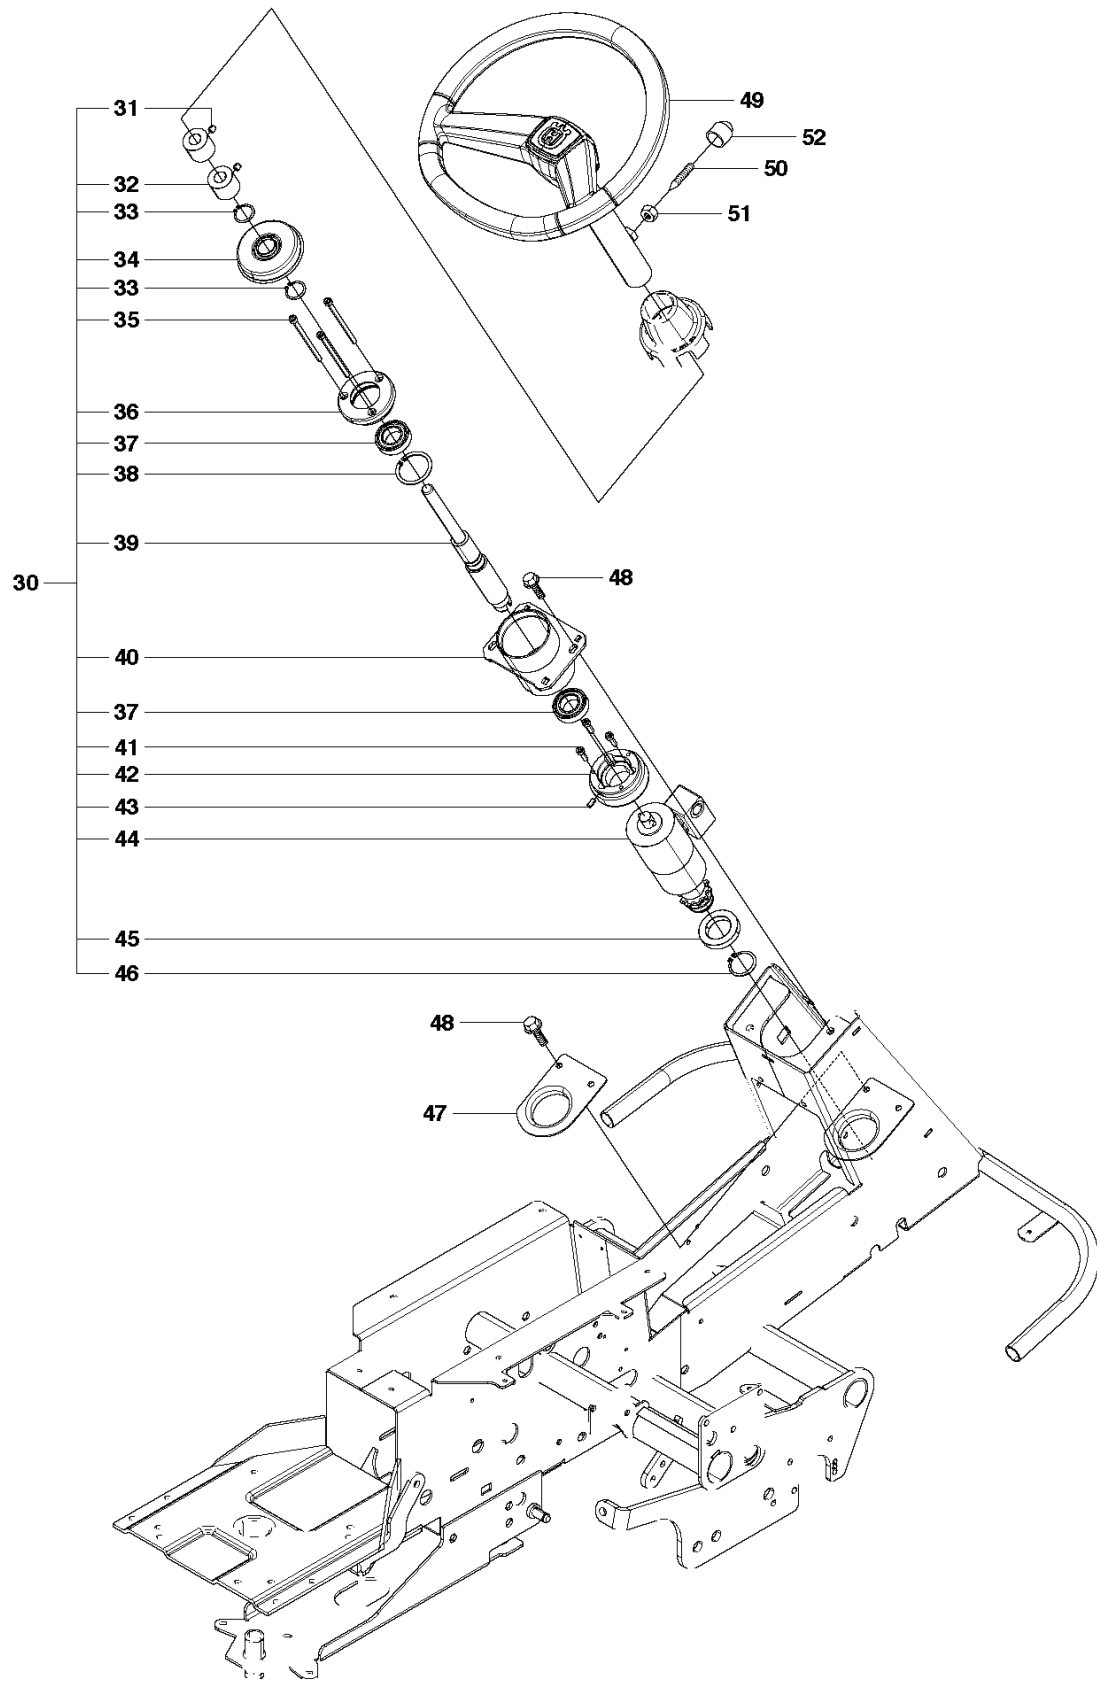

G2 PF21, PF21 AWD STEERING SYSTEM

REF.	PART NO.	DESCRIPTION	REMARK	QTY.	KIT
30	502636001	COMFORT STEERING		1	
31	728844305	SCREW IHSETM		2	30
32	506863401	DRIVER		2	30
33	735312600	CIRCLIP		2	30
34	535423701	BELLOWS		1	30
35	535432801	SCREW IHSCM		3	30
36	535423601	BEARING HOUSING		1	30
37	738210504	BALL BEARING		2	30
38	735314010	CIRCLIP		1	30
39	535421901	STEERING ROD		1	30
40	502296201	REINFORCING TUBE		1	30
41	725537001	SCREW IHSCM		3	30
42	535423501	BEARING HOUSING		1	30
43	721433501	SPRING PIN		1	30
44	535457102	COMFORT STEERING		1	30
45	535427801	BALL BEARING		1	30
46	735313300	CIRCLIP		1	30
47	504538201	BEARING CAGE		1	
48	506570104	SCREW EHFHM		4	
49	544375201	STEERING WHEEL		1	
50	728745505	SCREW IHSETM		1	
51	731231801	HEXAGON NUT		1	
52	544433201	PROTECTIVE COVER		1