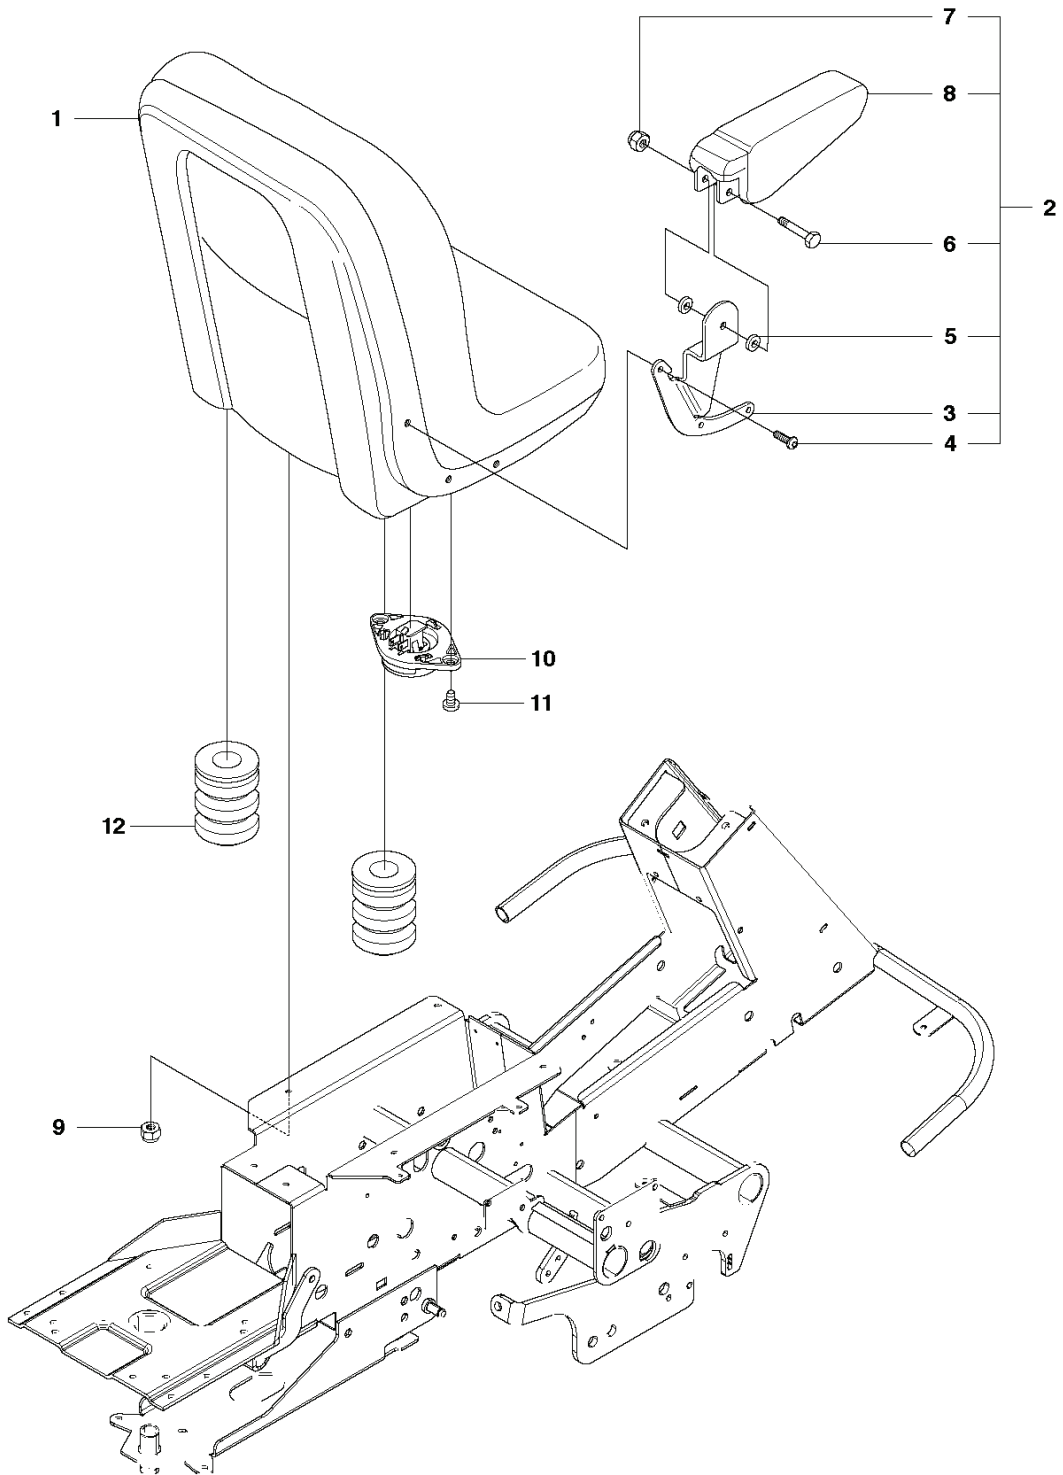

F PF21, PF21 AWD
PEDAL SYSTEM

PEDALS

REF.	PART NO.	DESCRIPTION	REMARK	QTY.	KIT
1	544126001	PEDAL PLATE ASSY		1	
2	535473701	KNOB		1	
3	506570104	SCREW EHHFM		4	
4	506938301	DAMPING PIECE		1	
5	506938402	SHAFT		1	
6	735310920	E-CLIP		2	
7	506946301	BRAKE SPRING		1	
8	506992702	CABLE	PF21	1	
8	576712101	BRAKE WIRE	PF21 AWD	1	
9	735310920	E-CLIP		1	
10	506538404	BROMSSPÄRR KPL. GEM.		1	
11	725236461	SCREW EHHFT		2	
12	574411201	CONTROL CABLE		1	
13	731231401	HEXAGON NUT		2	
14	506557301	VINKELLAS8 DIN71802		2	
15	732211401	LOCK NUT		2	
16	506800001	BRACKET		1	
17	535475316	SCREW EHHFM		2	
18	732211401	LOCK NUT		2	
19	506566501	CLIP		1	
20	738210204	BALL BEARING		1	1
21	535480201	ROLLER		1	1
22	535480601	PROTECTIVE PLATE		1	1
23	535480701	SPRING		1	1
24	535480801	BEARING SUPPORT		4	1
25	535480901	BEARING SUPPORT		5	1
26	535481001	REINFORCEMENT PLATE		3	1
27	535478801	PEDAL		1	1
28	535478802	PEDAL		1	1
29	506538501	LOCKING ARM		1	10
30	506538601	BRACKET		1	10
31	506538901	SPRING		1	10
32	506538801	SHAFT		1	10
33	735583501	WASHER		2	10
34	506538704	CONTROL BUTTON		1	10
35	729532971	SCREW CRPANT		1	10

A PF21, PF21 AWD
SEAT

REF.	PART NO.	DESCRIPTION	REMARK	QTY.	KIT
1	535458501	SEAT ASSY		1	
2	535458601	ARM REST KIT		1	
3	535414975	BRACKET		1	2
3	535414976	BRACKET		1	2
4	535414977	SCREW		6	2
5	535414978	SPACER		4	2
6	535414979	SCREW		2	2
7	535414980	NUT		2	2
8	535414981	ARMSTÖD		2	2
9	732211801	LOCK NUT		4	
10	506565601	SÄTESBRYTARE KPL		1	
11	503218816	SCREW IH SCT		2	
12	529292401	DAMPING PIECE		2	