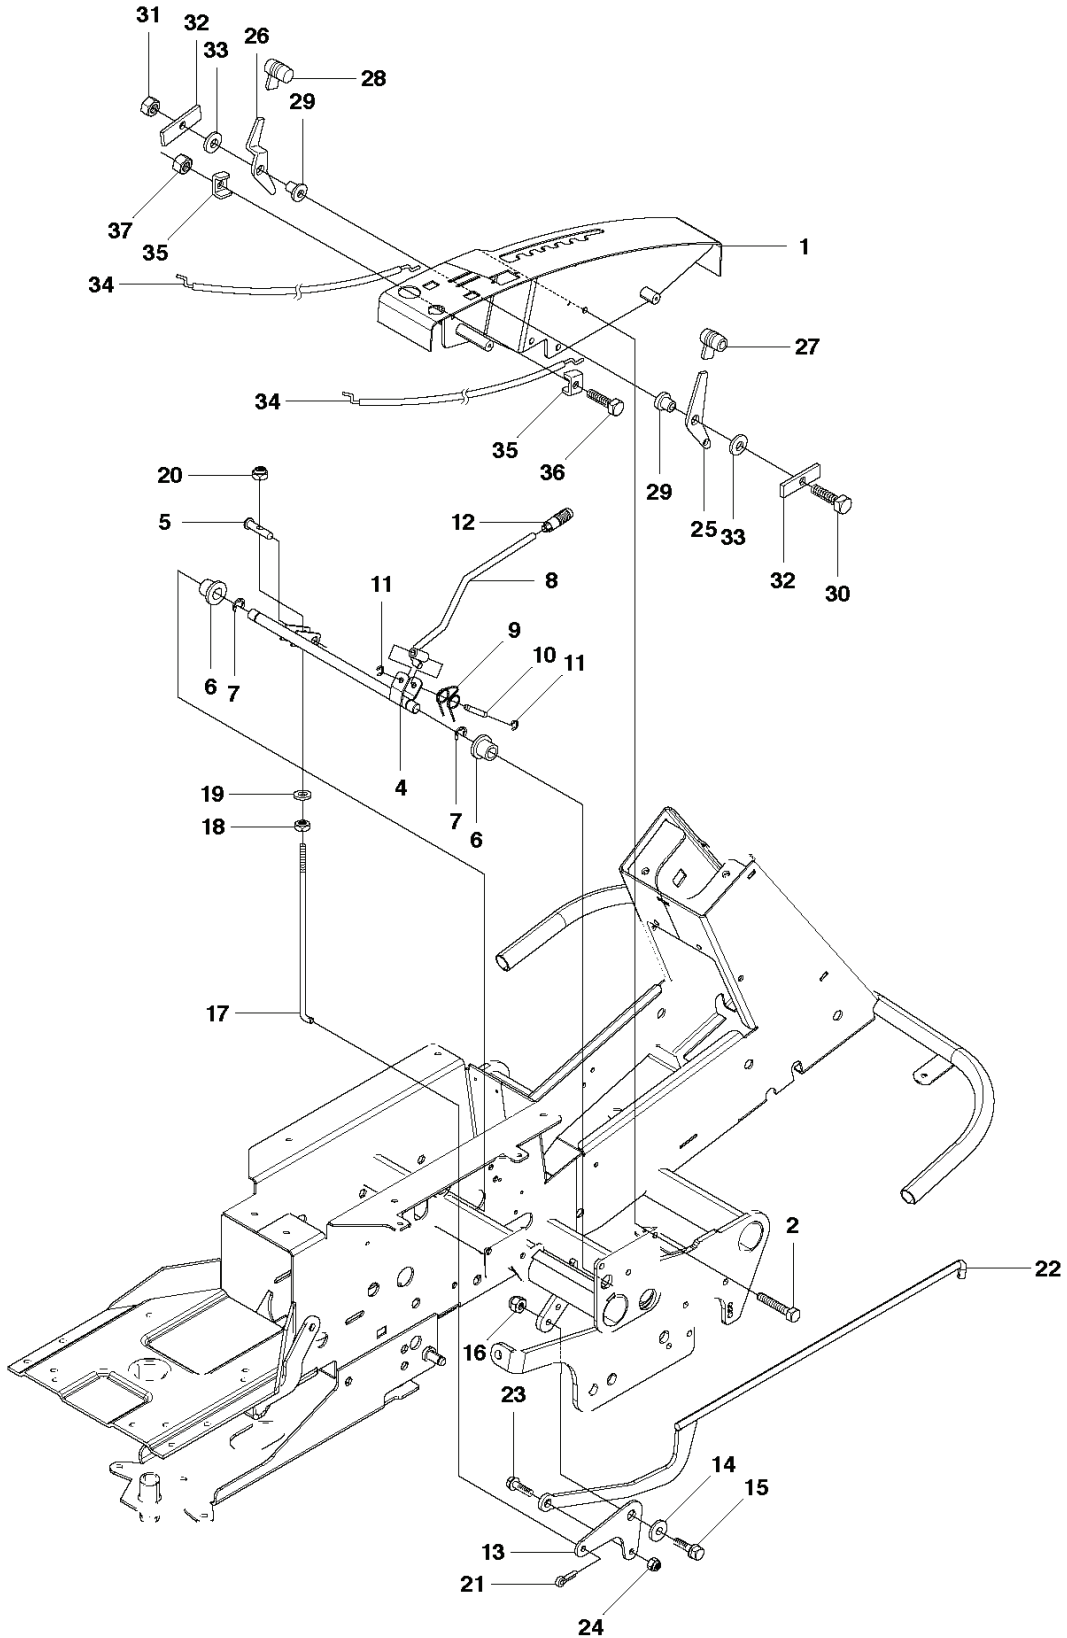

E PF21, PF21 AWD
HEIGHT ADJUSTER & CONTROL UNIT

REF.	PART NO.	DESCRIPTION	REMARK	QTY.	KIT
1	535475401	CONTROL PLATE		1	
1	535475402	CONTROL PLATE	AWD	1	
2	725245171	SCREW EHHM		3	
4	506784502	CONTROL LEVER		1	
5	506784601	PEN		1	
6	506554301	BEARING		2	
7	735312220	E-CLIP		2	
8	506784701	REGLERSPAK KPL.		1	
9	506531401	SPRING		1	
10	506531501	SHAFT		1	
11	735310920	E-CLIP		2	
12	506542001	HANDLE		1	
13	502636301	LINK		1	
14	506918702	WASHER		1	
15	725245371	SCREW EHHM		1	
16	732211601	LOCK NUT		1	
17	506854501	HEIGHT ROD		1	
18	731231801	HEXAGON NUT		1	
19	734117201	WASHER		1	
20	732211801	LOCK NUT		1	
21	721618301	SPLIT PIN		1	
22	502636402	CONNECTOR		1	
23	506597401	SCREW EHHFM		1	
24	731231801	HEXAGON NUT		1	
25	506865903	CONTROL		1	
26	506865904	CONTROL		1	
27	506889101	KNOB		1	
28	506889102	KNOB		1	
29	506888901	BUSHING		2	
30	725237471	SCREW EHHM		1	
31	732211601	LOCK NUT		1	
32	506928502	LOCKWASHER		2	
33	506839401	SPRING WASHER		2	
34	506863907	GASWIRE KPL.		2	
35	506508201	CLIP		2	
36	725233551	SCREW EHHM		1	
37	732211401	LOCK NUT		1