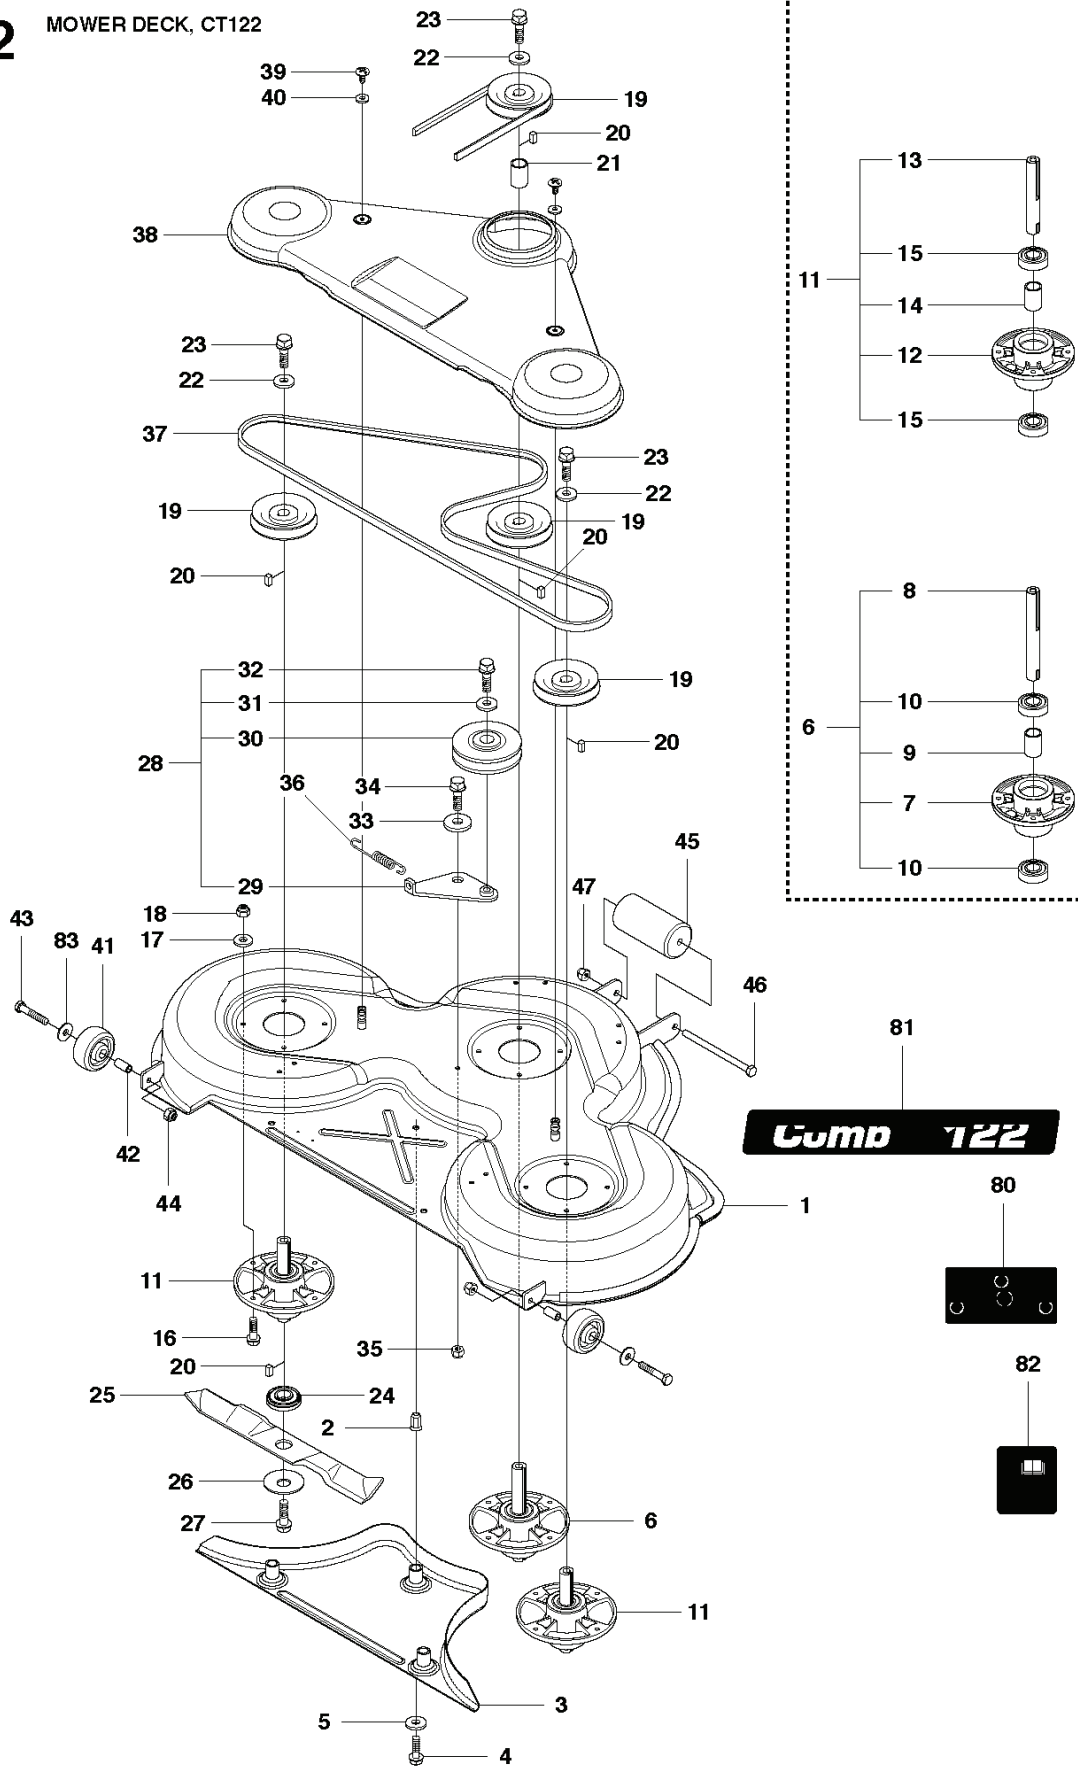

Y2

MOWER DECK, CT122

REF.	PART NO.	DESCRIPTION	REMARK	QTY.	KIT
1	522505601	CUTTING DECK KIT		1	
2	506916201	NUT		3	
3	535428302	PLUG ASSY		1	
4	725246051	SCREW EHHM		3	
5	734116401	WASHER		3	
6	535428601	BLADE HOUSING ASSY		1	
7	535428901	BEARING HOUSING		1	6
8	535428701	SHAFT		1	6
9	535428801	SPACER		1	6
10	738220519	BALL BEARING		2	6
11	535428602	BLADE HOUSING ASSY		2	
12	535428901	BEARING HOUSING		1	11
13	535428702	SHAFT		1	11
14	535428801	SPACER		1	11
15	738220519	BALL BEARING		2	11
16	535423801	SCREW RSQM		12	
17	734116401	WASHER		12	
18	732211801	LOCK NUT		12	
19	535429001	PULLEY		4	
20	506533501	PARALLEL KEY		7	
21	535428801	SPACER		1	
22	535429201	WASHER		3	
23	725254251	SCREW EHHM		3	
24	535504201	ADAPTER		3	
25	535429410	BLADE		3	
26	506792302	KNIFE PLATE		3	
27	725254251	SCREW EHHM		3	
28	506540701	BELT TENSIONER ASSY		1	
29	506519501	SPÄNNARM KPL.		1	28
30	506532701	PULLEY		1	28
31	734116441	WASHER		1	28
32	506558302	SCREW EHHFT		1	28
33	506918702	WASHER		1	
34	725245171	SCREW EHHM		1	
35	732211801	LOCK NUT		1	
36	506533101	SPRING		1	
37	589533001	BELT		1	
38	535429601	BELT COVER		1	
39	506982601	SCREW		2	
40	506559701	WASHER		2	
41	505441601	WHEEL		2	
42	505450301	TUBE		2	
43	725250271	SCREW EHHM		2	
44	732212001	LOCK NUT		2	
45	544185401	ROLLER		1	
46	544221001	SCREW EHHM		1	
47	732212201	NUT		1	
80	506789701	LABEL		1	
81	544238113	LABEL		1	
82	506929001	LABEL		1	
83	734117441	WASHER		2