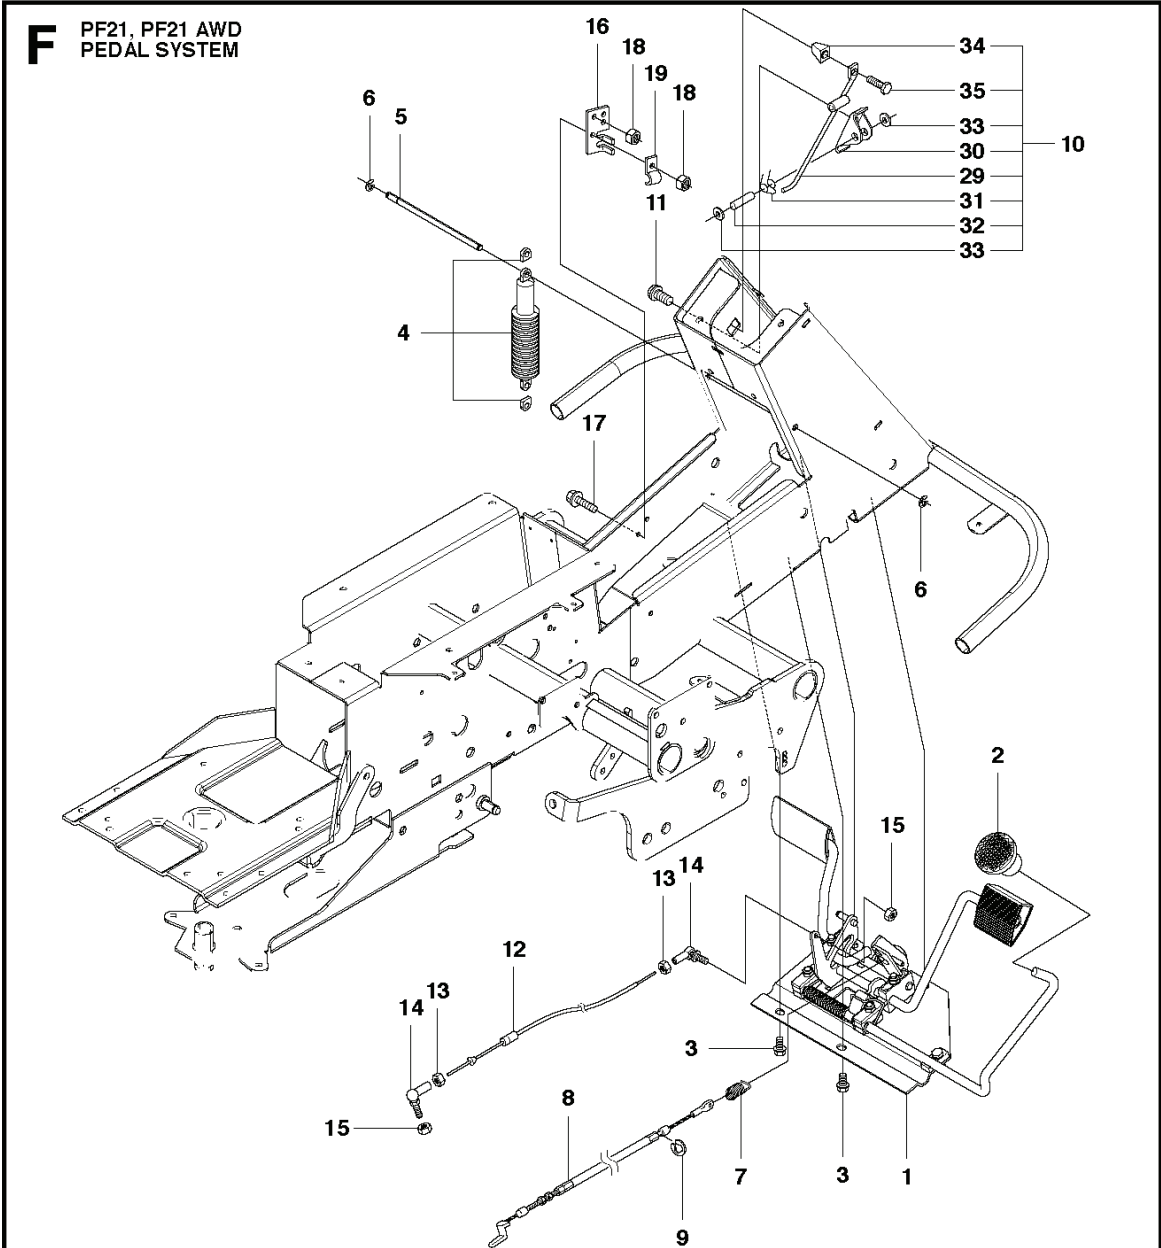

F PF21, PF21 AWD
PEDAL SYSTEM

REF.	PART NO.	DESCRIPTION	REMARK	QTY.	KIT
1	544126001	PEDAL PLATE ASSY		1	
2	535473701	KNOB		1	
3	506570104	SCREW EHHFM		4	
4	506938301	DAMPING PIECE		1	
5	506938402	SHAFT		1	
6	735310920	E-CLIP		2	
7	506946301	BRAKE SPRING		1	
8	506992702	CABLE	PF21	1	
8	576712101	BRAKE WIRE	PF21 AWD	1	
9	735310920	E-CLIP		1	
10	506538404	BROMSSPÄRR KPL. GEM.		1	
11	725236461	SCREW EHHFT		2	
12	574411201	CONTROL CABLE		1	
13	731231401	HEXAGON NUT		2	
14	506557301	VINKELLAS8 DIN71802		2	
15	732211401	LOCK NUT		2	
16	506800001	BRACKET		1	
17	535475316	SCREW EHHFM		2	
18	732211401	LOCK NUT		2	
19	506566501	CLIP		1	
20	738210204	BALL BEARING		1	1
21	535480201	ROLLER		1	1
22	535480601	PROTECTIVE PLATE		1	1
23	535480701	SPRING		1	1
24	535480801	BEARING SUPPORT		4	1
25	535480901	BEARING SUPPORT		5	1
26	535481001	REINFORCEMENT PLATE		3	1
27	535478801	PEDAL		1	1
28	535478802	PEDAL		1	1
29	506538501	LOCKING ARM		1	10
30	506538601	BRACKET		1	10
31	506538901	SPRING		1	10
32	506538801	SHAFT		1	10
33	735583501	WASHER		2	10
34	506538704	CONTROL BUTTON		1	10
35	729532971	SCREW CRPANT		1	10