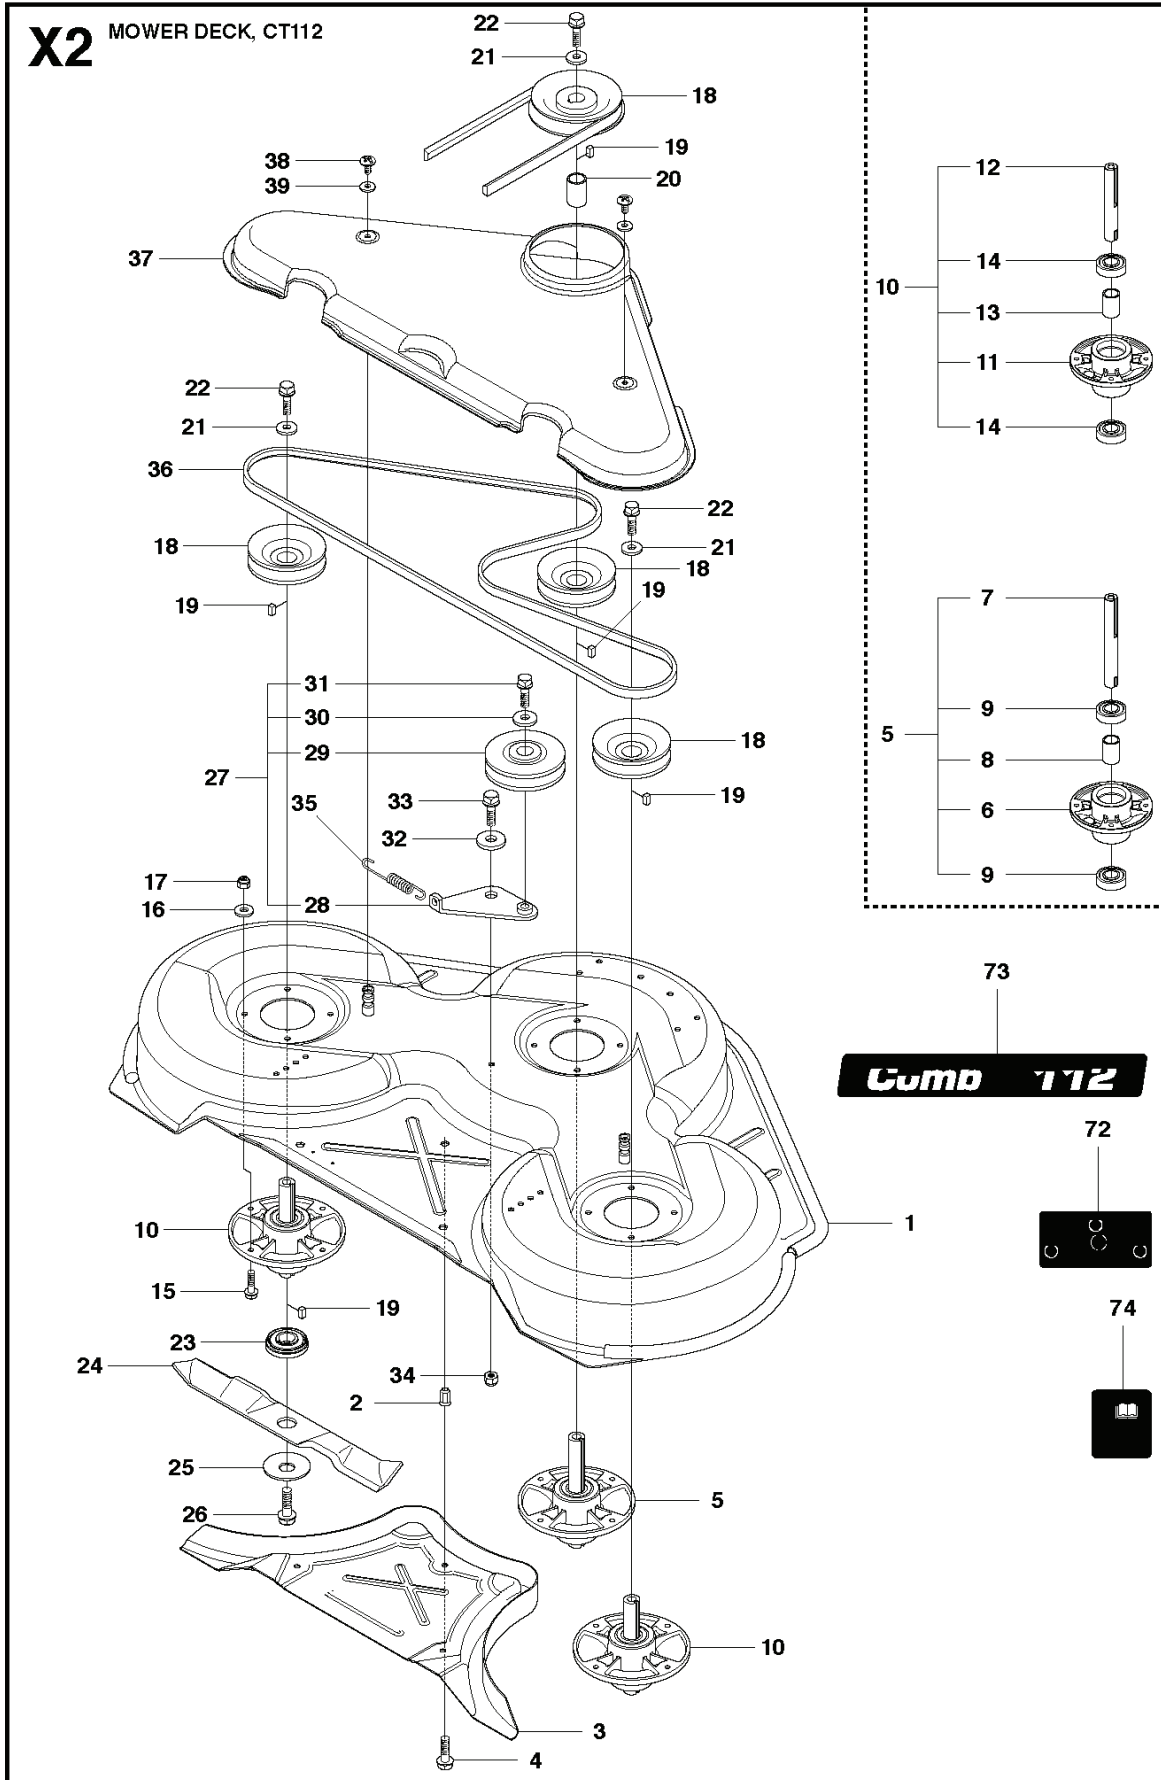

REF.	PART NO.	DESCRIPTION	REMARK	QTY.	KIT
1	535426806	PIPE FITTING		2	
2	544450401	HYDRAULIC PIPE		1	
3	544450501	HYDRAULIC PIPE		1	
4	544456401	HYDRAULIC HOSE		2	
9	574531101	HYDRAULIC HOSE		1	
10	544026607	HOSE GUARD		1	
12	599432701	HOSE CLAMP		1	
15	725236871	SCREW EHHM		1	
52	504629601	BRACKET		1	
53	504629701	BRACKET		1	
54	535475212	SCREW EHHFM		6	
55	732211601	LOCK NUT		3	
56	505520401	HYDRAULIC HOSE		1	
57	505496901	HYDRAULIC HOSE		1	
58	505459001	OIL COOLER		1	
59	504629301	FAN		1	
60	505459101	OIL COOLER		1	
61	505459201	FAN COVER		1	
62	505459301	AIR INTAKE		1	
63	725236671	SCREW EHHM		6	
64	725237071	SCREW EHHM		1	
65	734115201	WASHER		7	

X2 MOWER DECK, CT112