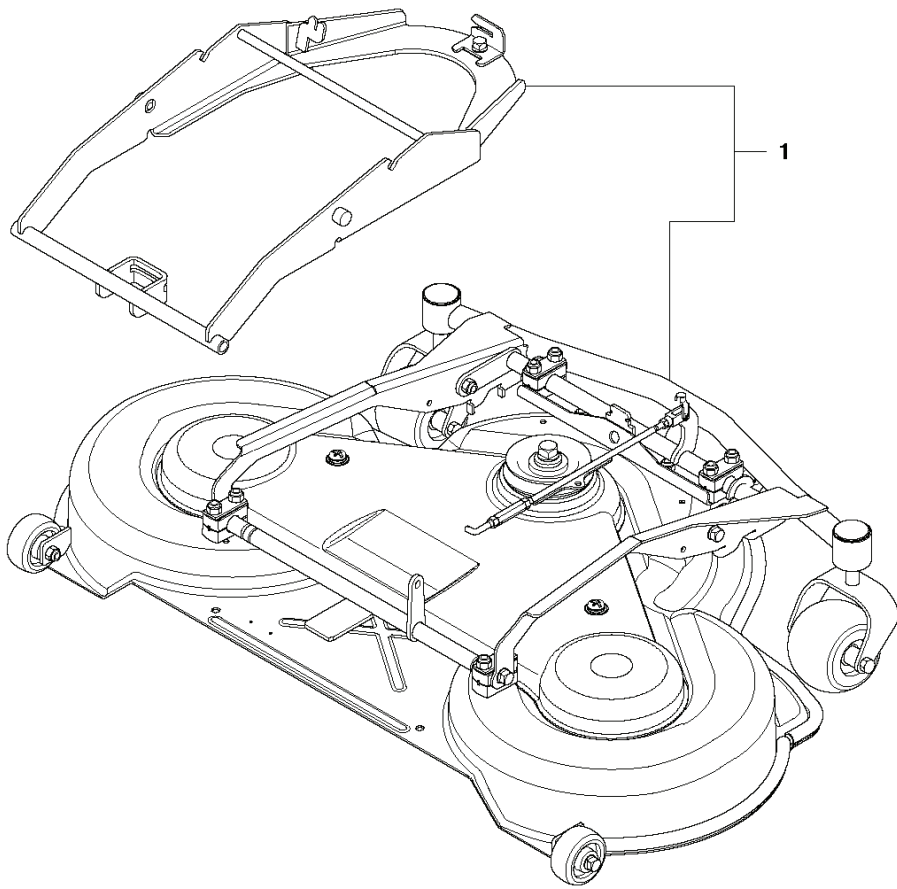

V MOWER DECK, CT122