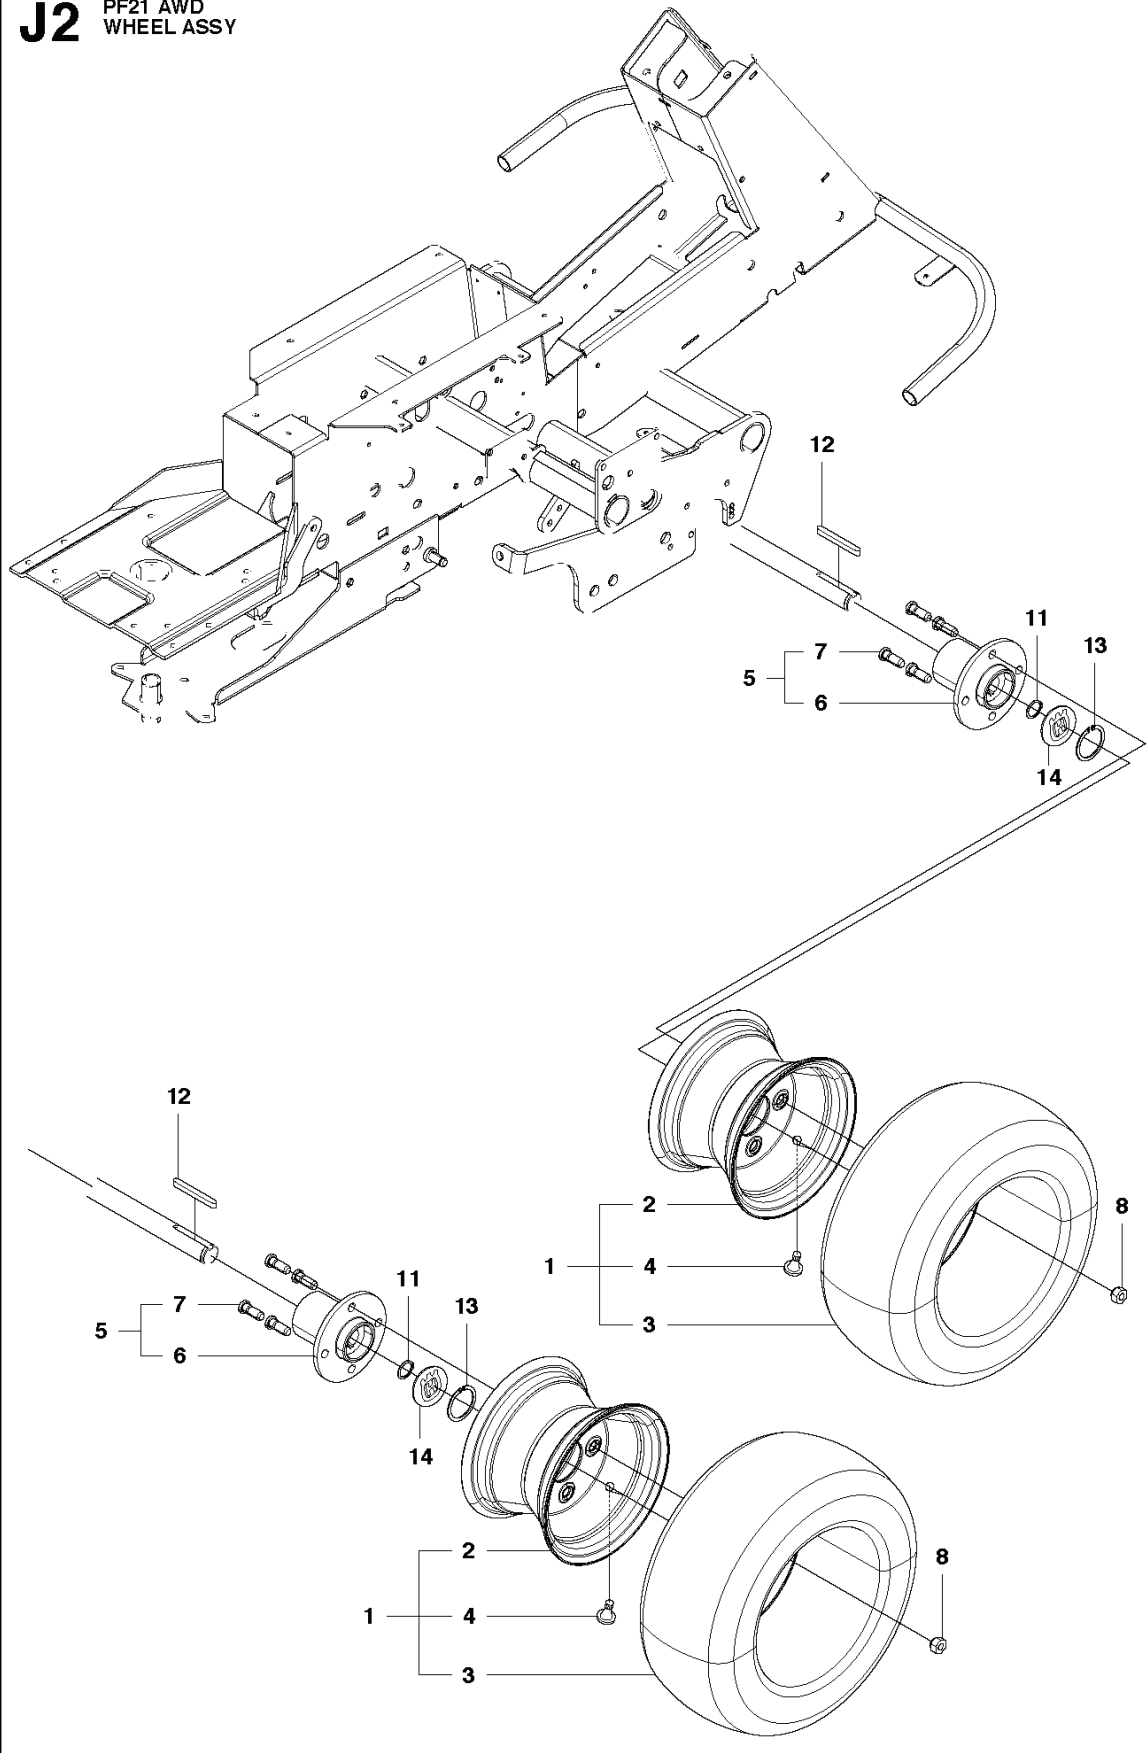

J2 PF21 AWD
WHEEL ASSY

REF.	PART NO.	DESCRIPTION	REMARK	QTY.	KIT
1	504630002	WHEEL ASSY		4	
2	506867801	RIM		1	1
3	535467901	TIRE		1	1
4	506574301	VALVE ASSY		1	1
5	577573001	HUB ASSY		4	
6	506890001	HUB		1	5
7	506890201	BOLT		4	5
8	506865001	WHEEL NUT		16	
11	574458801	CIRCLIP		4	
12	506555901	WEDGE		4	
13	735314110	CIRCLIP		4	
14	577591501	COVER WASHER		4