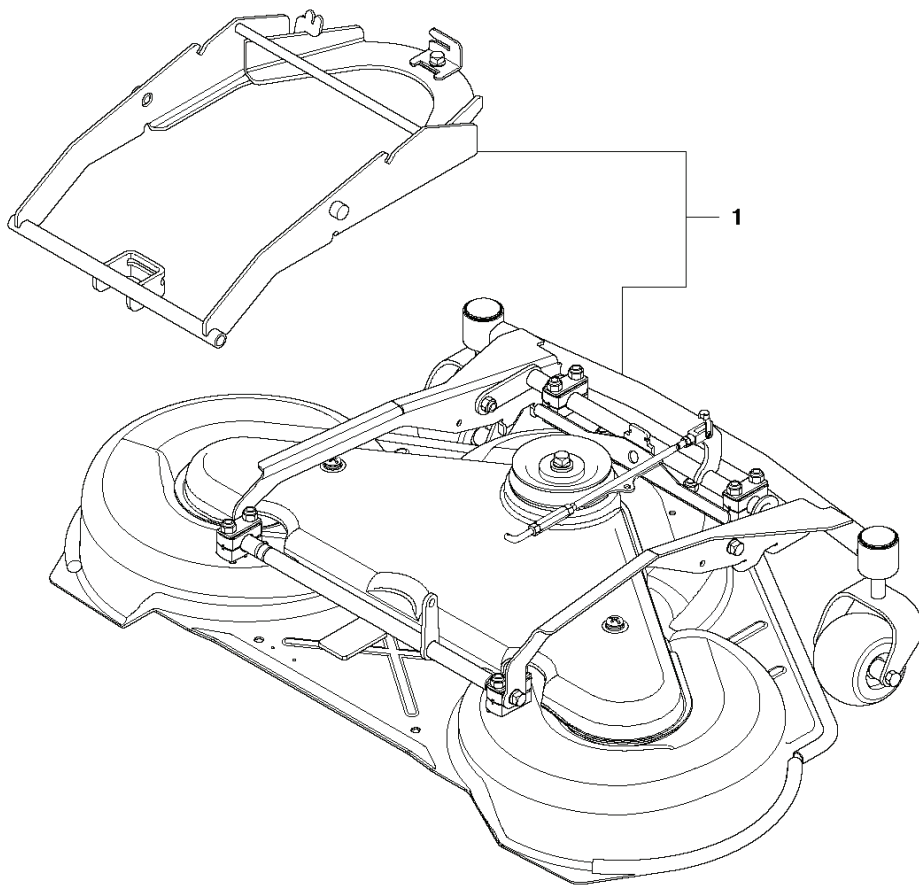

REF.	PART NO.	DESCRIPTION	REMARK	QTY.	KIT
1	504569901	DECK SHELL ASSY		1	
2	506916201	NUT		1	
3	544449301	PLUG		1	
4	506570104	SCREW EHHFM		1	
5	535503501	MANDREL		1	
6	544067801	BEARING HOUSING		1	5
7	535428701	SHAFT		1	5
8	535428801	SPACER		1	5
9	738220519	BALL BEARING		2	5
10	535503502	MANDREL		2	
11	544067801	BEARING HOUSING		1	10
12	535428702	SHAFT		1	10
13	535428801	SPACER		1	10
14	738220519	BALL BEARING		2	10
15	535423801	SCREW RSQM		12	
16	734116401	WASHER		12	
17	732211801	LOCK NUT		12	
18	535429001	PULLEY		4	
19	506533501	PARALLEL KEY		7	
20	535428801	SPACER		1	
21	535429201	WASHER		3	
22	725254251	SCREW EHHM		3	
23	535504201	ADAPTER		3	
24	504187810	BLADE		3	
25	506792302	KNIFE PLATE		3	
26	725254251	SCREW EHHM		3	
27	506540701	BELT TENSIONER ASSY		1	
28	506519501	SPÄNNARM KPL.		1	27
29	506532701	PULLEY		1	27
30	734116441	WASHER		1	27
31	506558302	SCREW EHHFT		1	27
32	506918702	WASHER		1	
33	725245171	SCREW EHHM		1	
34	732211801	LOCK NUT		1	
35	506533101	SPRING		1	
36	589531901	BELT		1	
37	544096201	BELT COVER		1	
38	506982601	SCREW		2	
39	506559701	WASHER		2	
72	506789701	LABEL		1	
73	544238112	LABEL		1	
74	506929001	LABEL		1	

U MOWER DECK, CT112