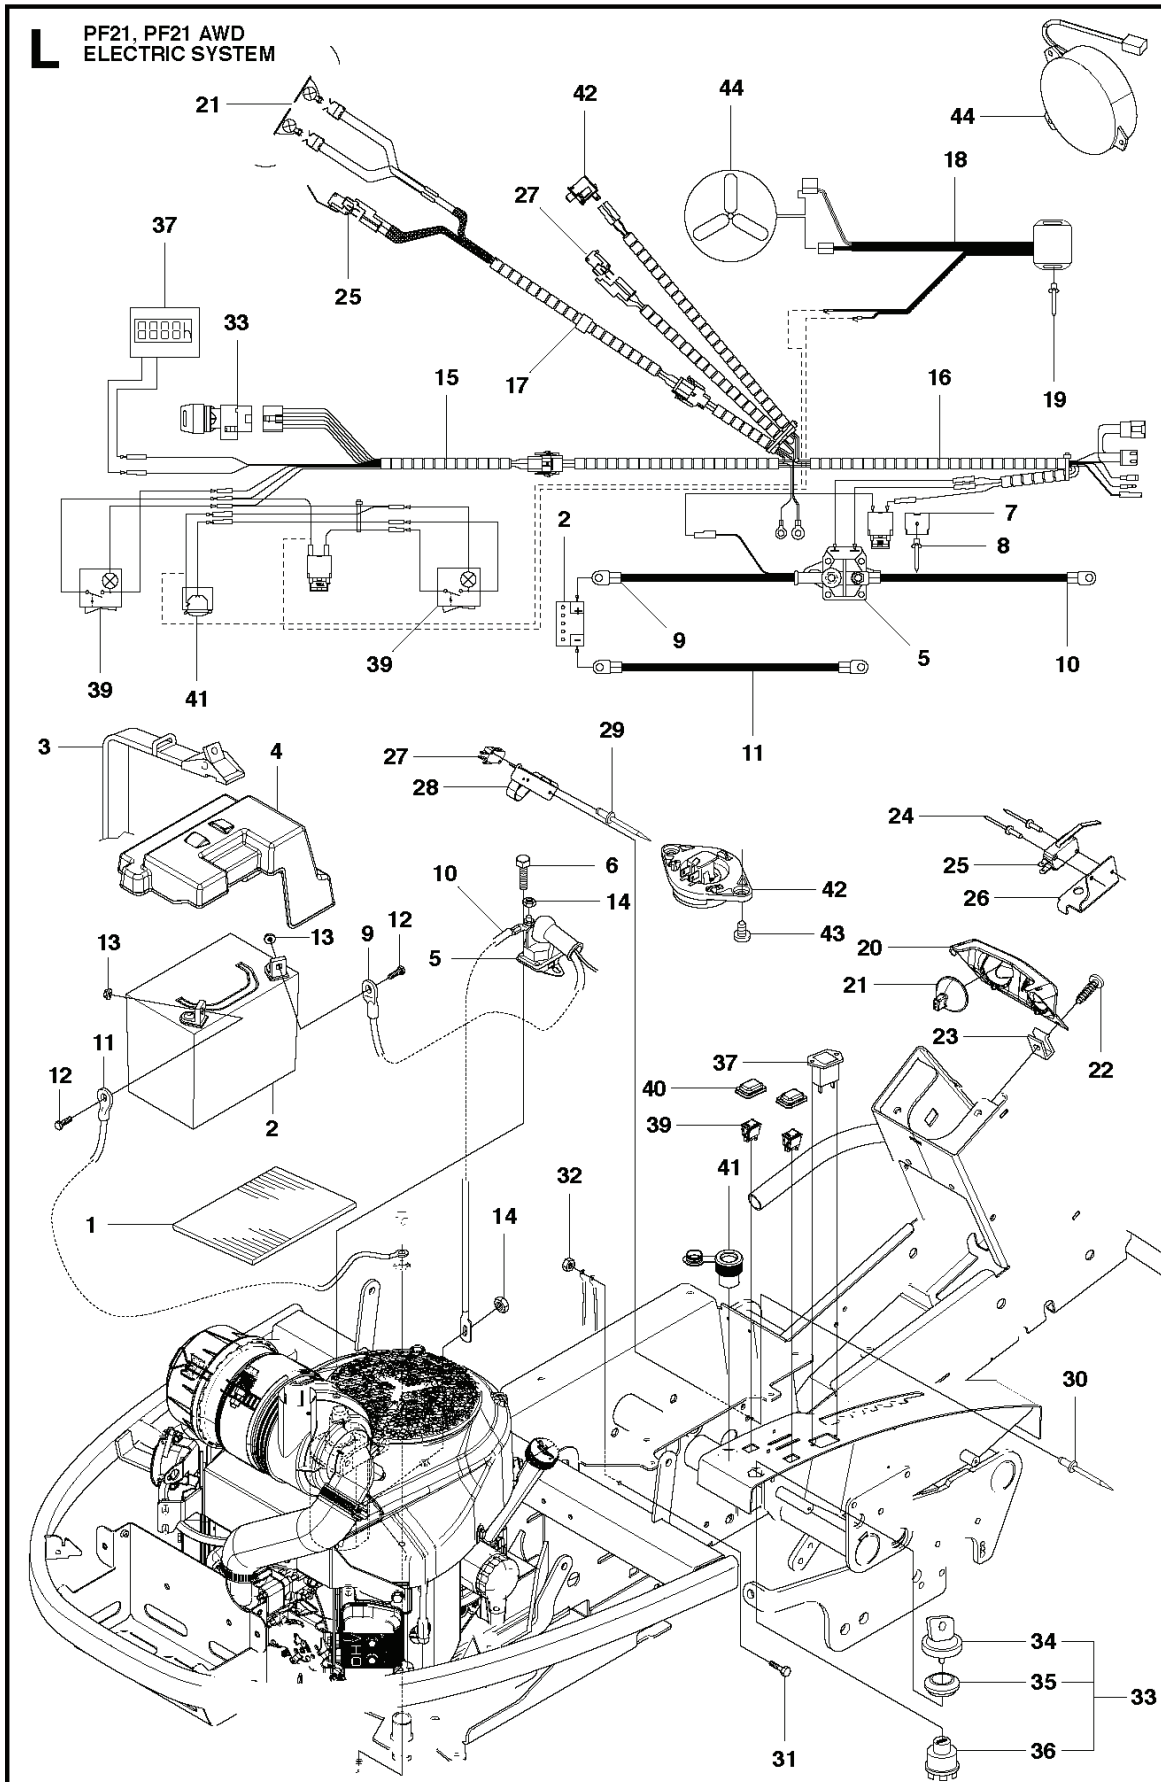

L PF21, PF21 AWD
ELECTRIC SYSTEM

REF.	PART NO.	DESCRIPTION	REMARK	QTY.	KIT
1	535441101	BATTERY MAT		1	
2	577041601	BATTERY		1	
3	506836802	BELT		1	
4	504639202	COVER		1	
5	544439801	RELAY		1	
6	725236461	SCREW EHHFT		1	
7	501007501	CLIP		1	
8	722782209	BLIND RIVET		1	
9	576184001	CABLE		1	
10	576183901	CABLE		1	
11	576183802	CABLE		1	
12	522622101	SCREW EHHM		2	
13	522624301	NUT		2	
14	506899801	NUT		3	
15	577013701	WIRING		1	
16	577013401	WIRING		1	
17	577013501	WIRING		1	
18	504639401	THERMOSTAT ASSY	PF21 AWD	1	
19	722782902	BLIND RIVET	PF21 AWD	2	
20	535446701	HOUSING		1	
21	535446801	LAMP		2	
22	535415619	SCREW		2	
23	506892001	SPEED NUT		2	
24	544440701	RIVET		2	
25	574316101	SWITCH		1	
26	544415701	BRACKET		1	
27	574316001	SWITCH		1	
28	535457001	PLATE SPRING		1	
29	544440701	RIVET		2	
30	722783902	BLIND RIVET		2	
31	725232551	SCREW		1	
32	731231401	HEXAGON NUT		1	
33	535474901	KEY SWITCH		1	
34	535476001	IGNITION KEY		1	33
35	535475001	WASHER		1	33
36	504851701	KEY SWITCH		1	33
37	577092701	HOUR METER		1	
39	535462301	SWITCH		2	
40	535462401	SHIELDING MEDIUM		2	
41	535474801	POWER SOCKET		1	
42	506565601	SÄTESBRYTARE KPL		1	
43	503218816	SCREW IH SCT		2	
44	504629301	FAN	PF21 AWD	1