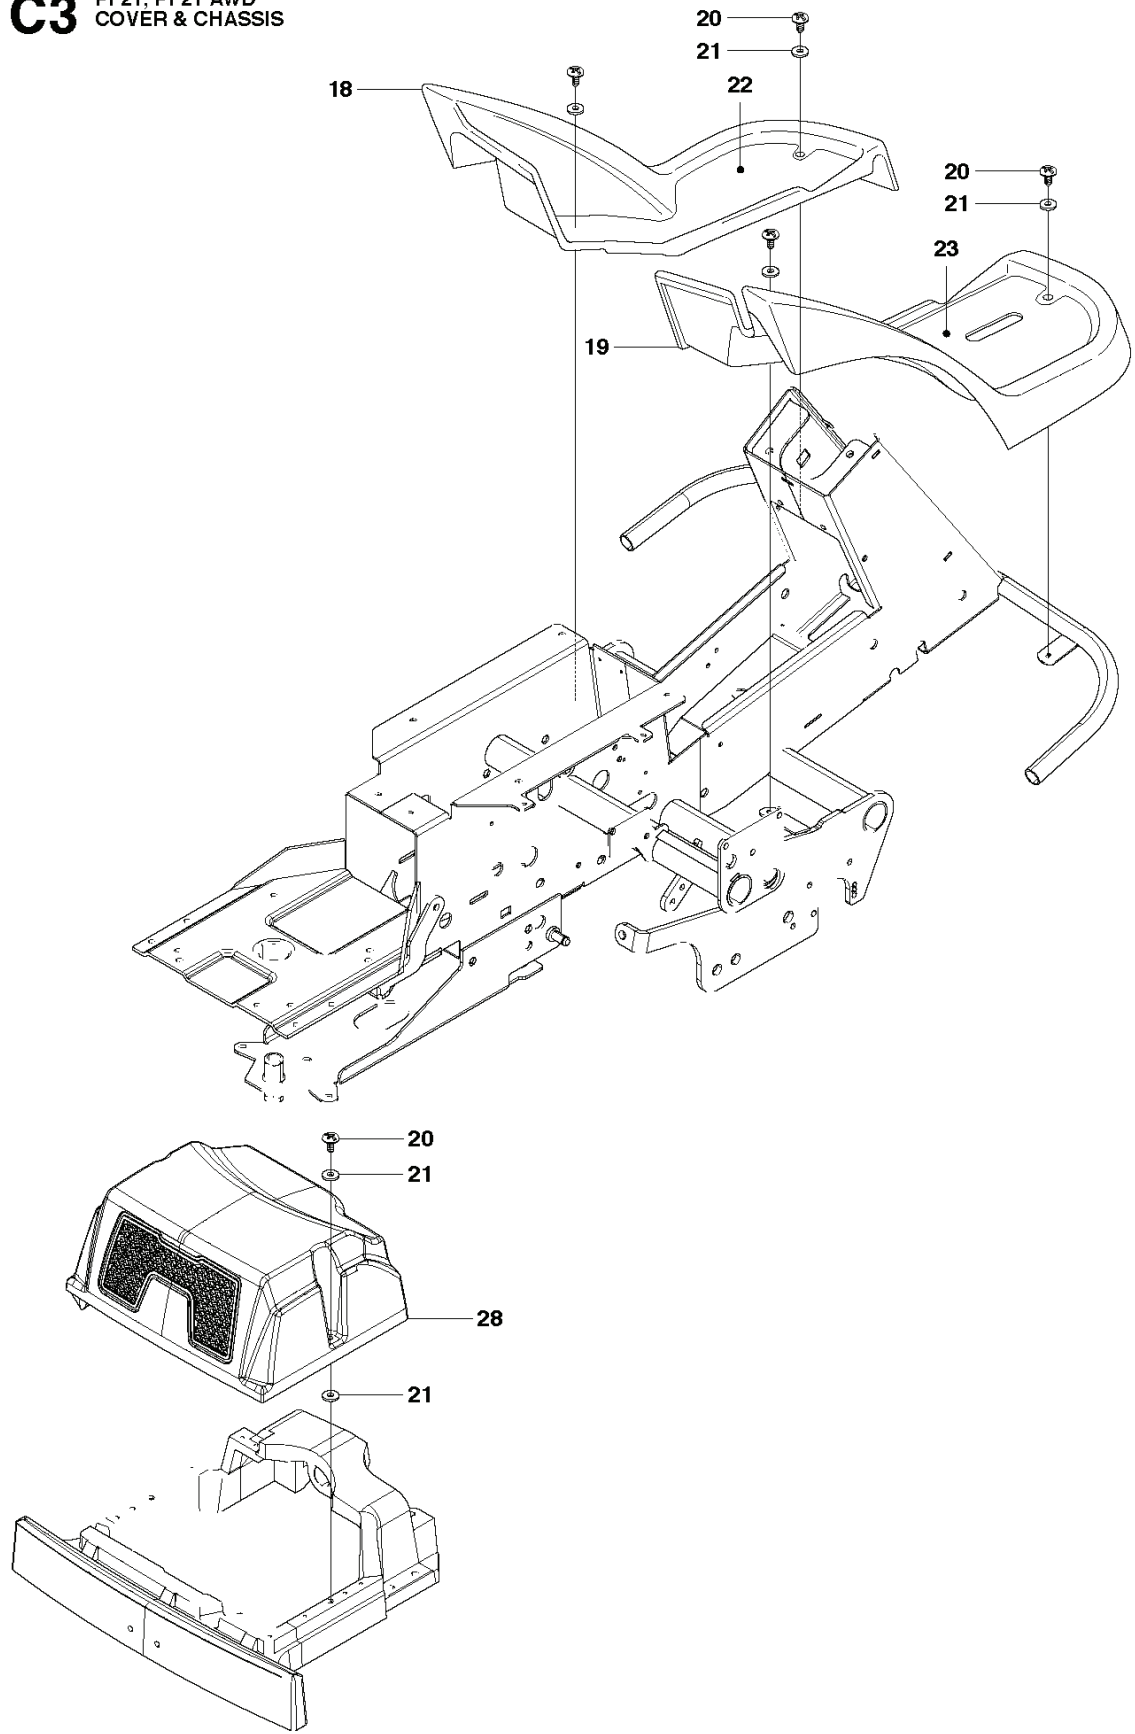

C3 PF21, PF21 AWD
COVER & CHASSIS

REF.	PART NO.	DESCRIPTION	REMARK	QTY.	KIT
18	535432103	FLYGEL VÄNSTER		1	
19	535474602	FLYGEL HÖGER		1	
20	506982601	SCREW		6	
21	506559701	WASHER		8	
22	535474701	PEDISTAL MAT		1	
23	535474702	PEDISTAL MAT		1	
28	574886101	COVER		1