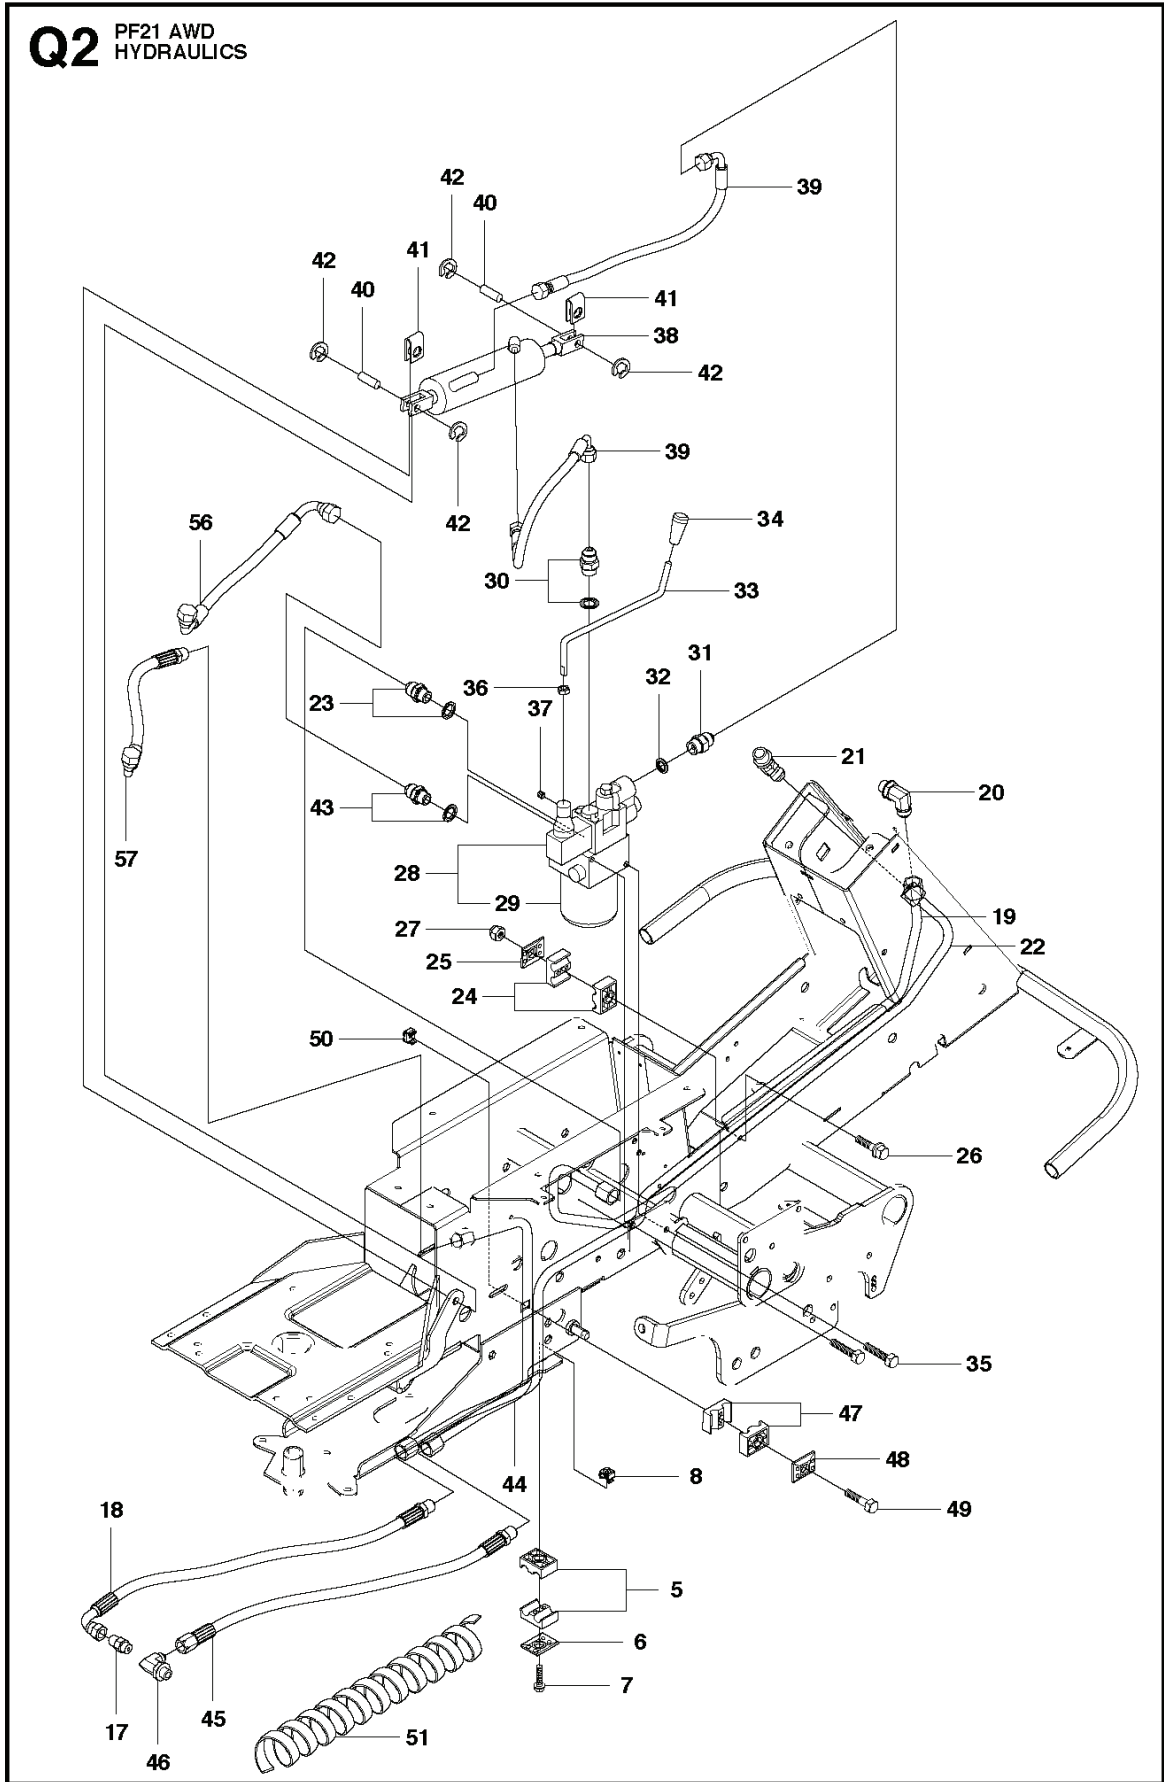

Q2 PF21 AWD HYDRAULICS

REF.	PART NO.	DESCRIPTION	REMARK	QTY.	KIT
5	544373302	PIPE CLAMP		1	
6	544373802	COVER PLATE		1	
7	506570107	SCREW EHHFM		1	
8	544811701	CAGE NUT		1	
17	535426805	PIPE FITTING		1	
18	535450301	HYDRAULIC HOSE		1	
19	544834201	HYDRAULIC PIPE		1	
20	535437301	PIPE FITTING		1	
21	535426901	PIPE FITTING		1	
22	504209901	HYDRAULIC PIPE		1	
23	535426801	PIPE FITTING		1	
24	544373303	PIPE CLAMP		1	
25	535438501	COVER WASHER		1	
26	535475245	SCREW EHHFM		1	
27	732211601	LOCK NUT		1	
28	522535602	FILTER UNIT		1	
29	535427502	FILTER		1	
30	535426805	PIPE FITTING		1	
31	535437101	PIPE FITTING		1	
32	535437201	WASHER		1	
33	505440001	LIFTING LEVER		1	
34	535438201	KNOB		1	
35	725244971	SCREW EHHM		2	
36	731231801	HEXAGON NUT		1	
37	728844305	SCREW IHSETM		1	
38	535427201	CYLINDER ASSY		1	
39	535427103	HYDRAULIC HOSE		2	
40	535437601	LOCKING PIN		2	
41	535456601	U-PLÁT		2	
42	735311200	CIRCLIP		4	
43	535426801	PIPE FITTING		1	
44	504643401	HYDRAULIC PIPE		1	
45	575415301	HYDRAULIC HOSE		1	
46	535437305	PIPE FITTING		1	
47	544373303	PIPE CLAMP		1	
48	535438501	COVER WASHER		1	
49	535475245	SCREW EHHFM		1	
50	544811702	CAGE NUT		1	
51	544026607	HOSE GUARD		1	
56	505520401	HYDRAULIC HOSE		1	
57	505496901	HYDRAULIC HOSE		1