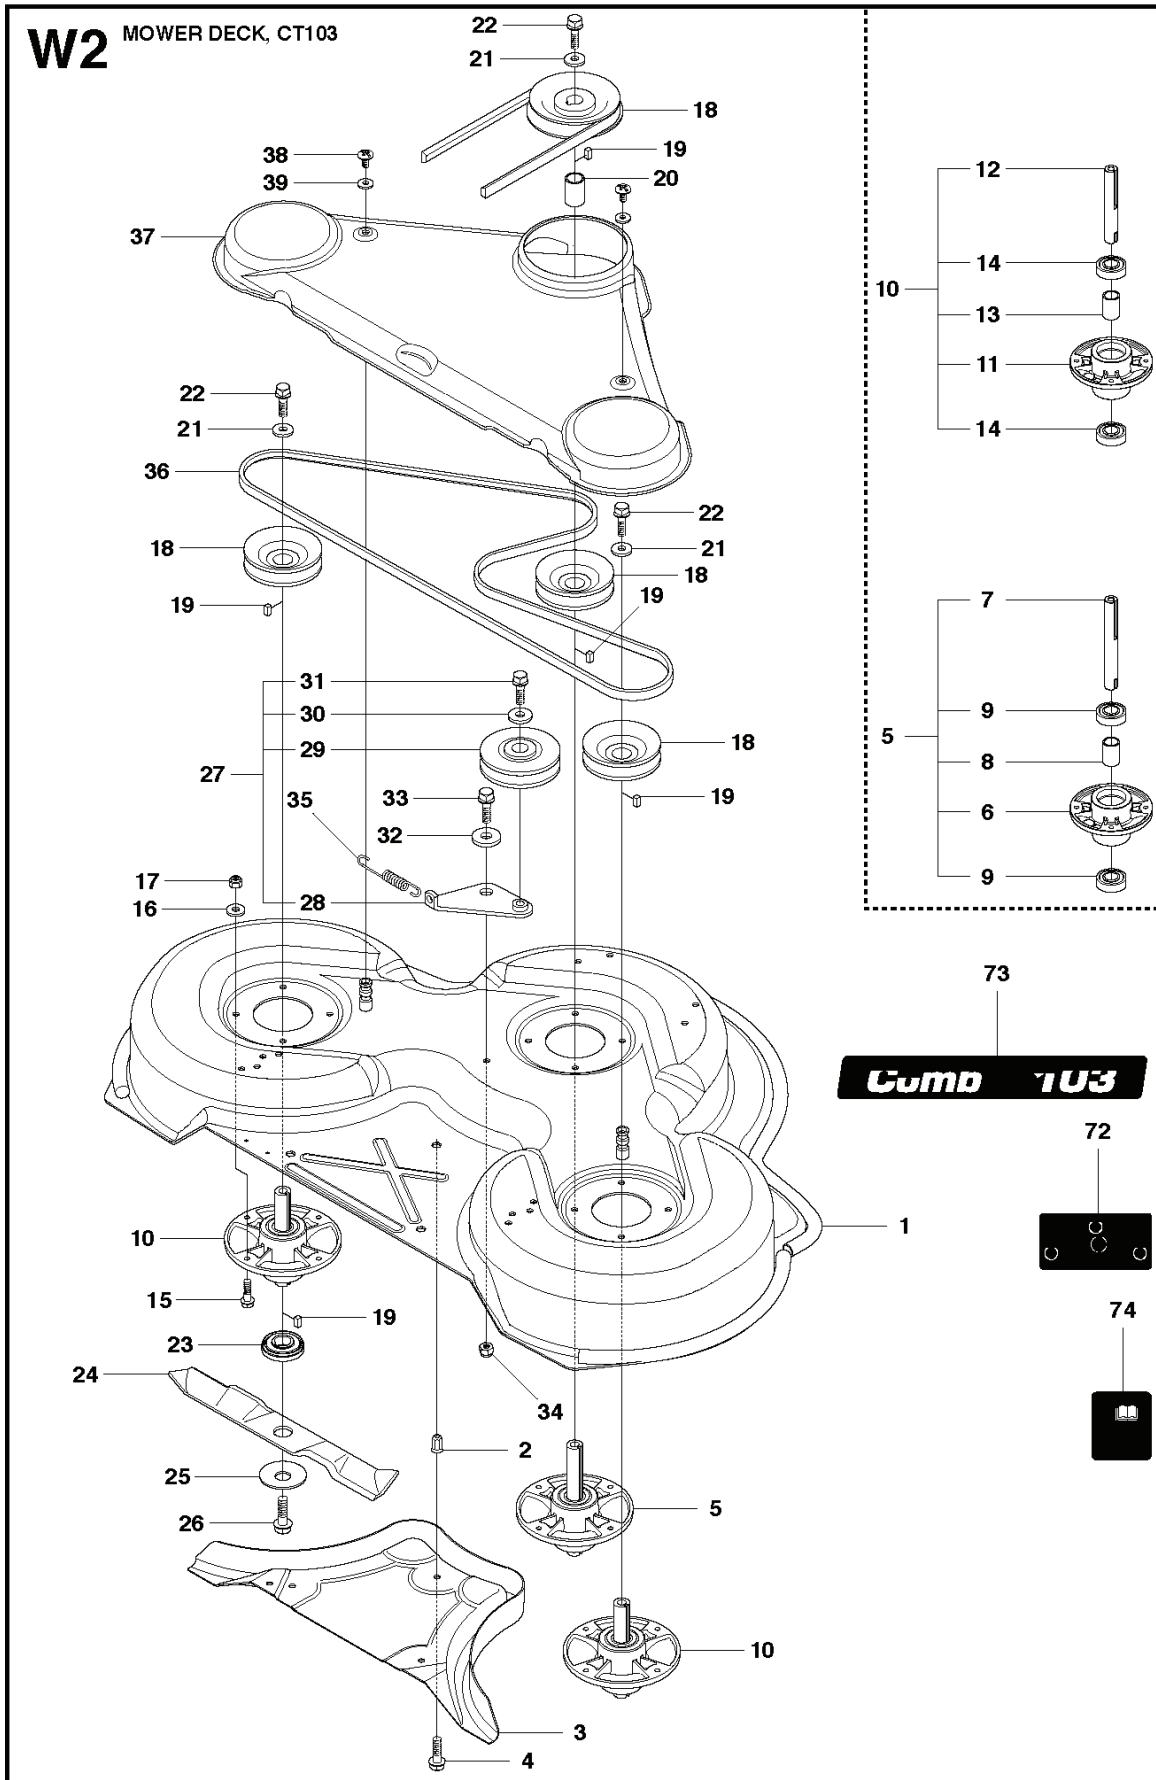

W2 MOWER DECK, CT103

REF.	PART NO.	DESCRIPTION	REMARK	QTY.	KIT
1	504569801	DECK SHELL ASSY		1	
2	506916201	NUT		3	
3	544449201	PLUG		1	
4	506570104	SCREW EHHFM		3	
5	535503501	MANDREL		1	
6	544067801	BEARING HOUSING		1	5
7	535428701	SHAFT		1	5
8	535428801	SPACER		1	5
9	738220519	BALL BEARING		2	5
10	535503502	MANDREL		2	
11	544067801	BEARING HOUSING		1	10
12	535428702	SHAFT		1	10
13	535428801	SPACER		1	10
14	738220519	BALL BEARING		2	10
15	535423801	SCREW RSQM		12	
16	734116401	WASHER		12	
17	732211801	LOCK NUT		12	
18	535429001	PULLEY		4	
19	506533501	PARALLEL KEY		7	
20	535428801	SPACER		1	
21	535429201	WASHER		3	
22	725254251	SCREW EHHM		3	
23	535504201	ADAPTER		3	
24	504190410	BLADE		3	
25	506792302	KNIFE PLATE		3	
26	725254251	SCREW EHHM		3	
27	506540701	BELT TENSIONER ASSY		1	
28	506519501	SPÄNNARM KPL.		1	27
29	506532701	PULLEY		1	27
30	734116441	WASHER		1	27
31	506558302	SCREW EHHFT		1	27
32	506918702	WASHER		1	
33	725245171	SCREW EHHM		1	
34	732211801	LOCK NUT		1	
35	506533101	SPRING		1	
36	589534401	BELT		1	
37	544096101	BELT COVER		1	
38	506982601	SCREW		2	
39	506559701	WASHER		2	
72	506789701	LABEL		1	
73	544238111	LABEL		1	
74	506929001	LABEL		1