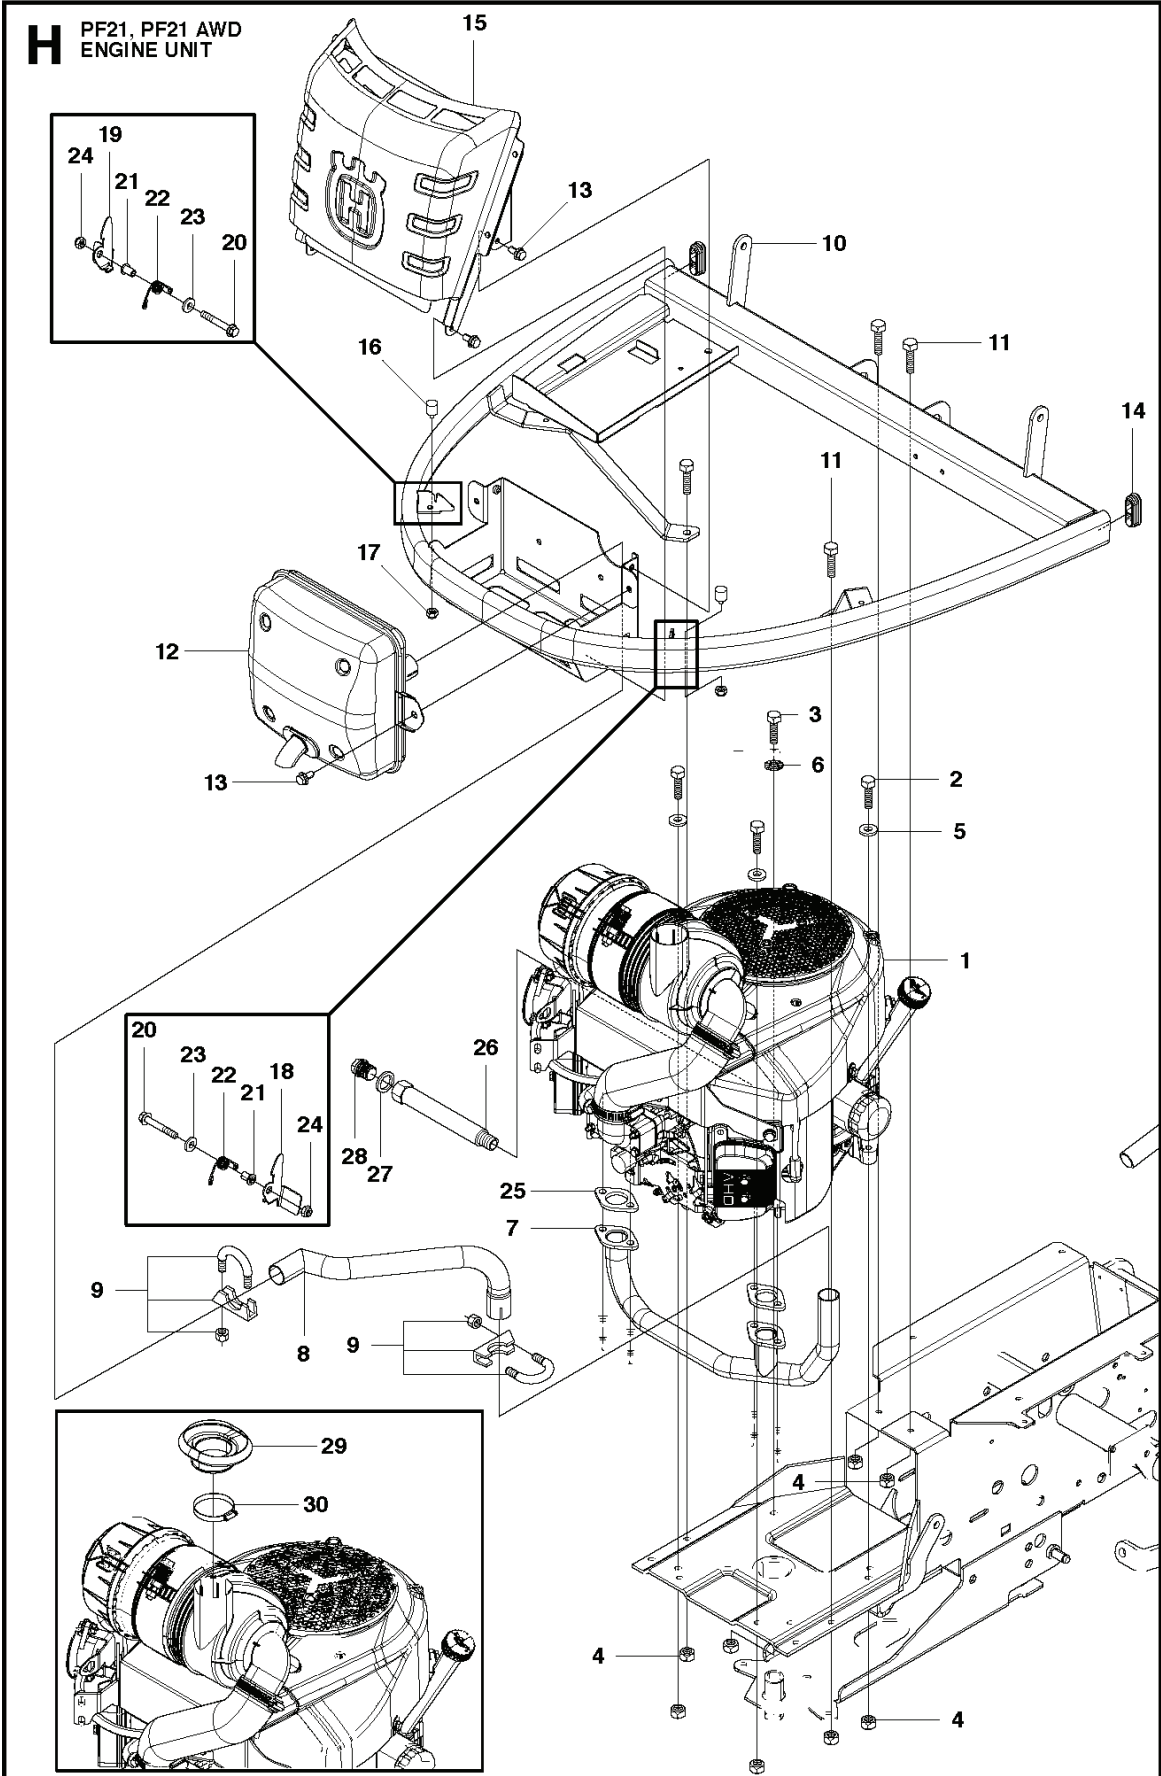

H PF21, PF21 AWD
ENGINE UNIT

REF.	PART NO.	DESCRIPTION	REMARK	QTY.	KIT
1	502636601	ENGINE		1	
2	725245751	SCREW		3	
3	725245951	SCREW EHHM		1	
4	732211801	LOCK NUT		8	
5	734116401	WASHER		3	
6	735216400	LOCKWASHER		1	
7	502636801	EXHAUST PIPE		1	
8	502637001	EXHAUST EXTENDER		1	
9	506668401	CLAMP ASSY		2	
10	502530402	ENGINE FRAME		1	
11	725245171	SCREW EHHM		4	
12	544392701	MUFFLER ASSY		1	
13	535475212	SCREW EHHFM		6	
14	504643601	PLUG		2	
15	505395502	HEAT PROTECTOR		1	
16	504638801	DAMPER		2	
17	732211401	LOCK NUT		2	
18	504613403	LATCH	RIGHT	1	
19	504613404	LATCH	LEFT	1	
20	725237451	SCREW EHHM		2	
21	504638401	BUSHING		2	
22	504639001	SPRING		2	
23	734115441	WASHER		2	
24	732211601	LOCK NUT		2	
25	535414236	GASKET		2	1
26	535414416	JOINT		1	1
27	531001190	O-RING		1	1
28	535414460	PLUG		1	1
29	504546901	BELLOWS		1	
30	544202703	HOSE CLAMP		1