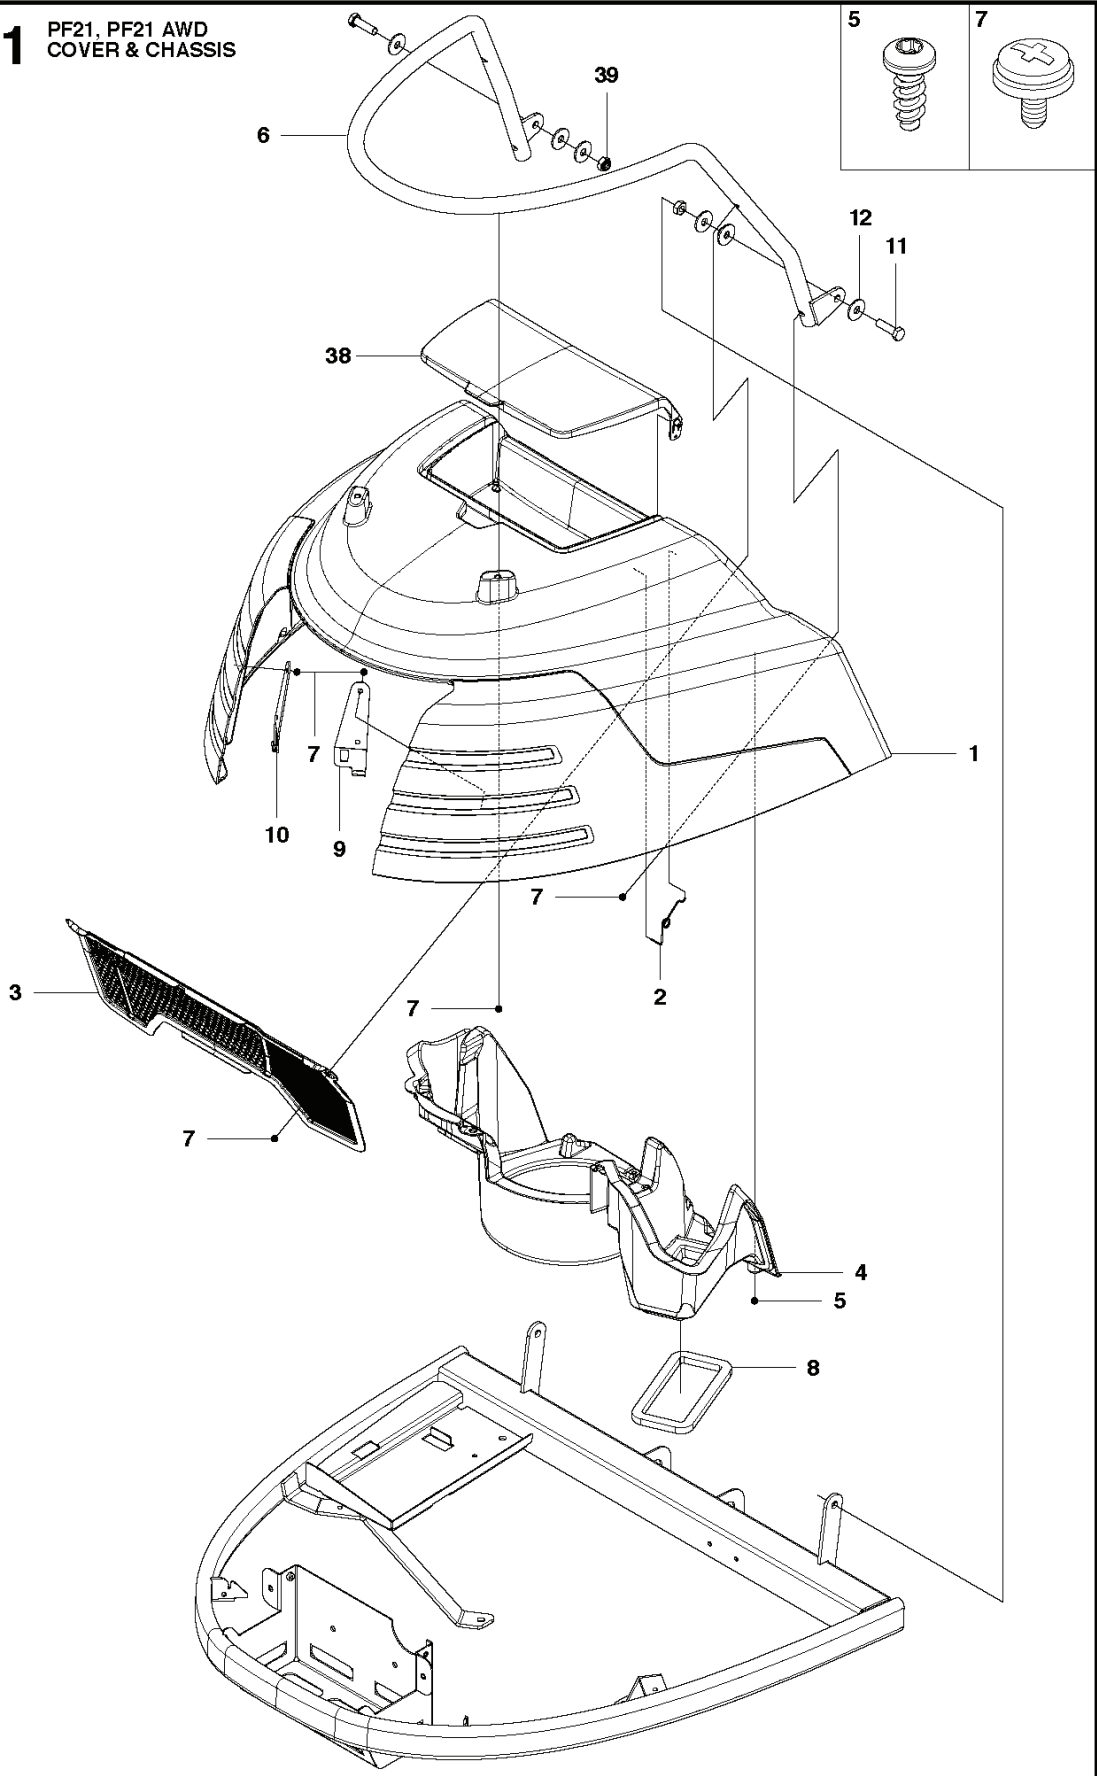

C1 PF21, PF21 AWD
COVER & CHASSIS

REF.	PART NO.	DESCRIPTION	REMARK	QTY.	KIT
1	502625501	ENGINE HOOD ASSY		1	
2	504124101	SPRING		2	
3	502482201	GRID		1	
4	504101902	AIR CONDUCTOR		1	
5	504610901	SCREW ITPANT		5	
6	502494601	LOAD CARRIER		1	
7	544400501	SCREW		10	
8	504629501	SEALING		1	
9	504613901	GUIDE PLATE		1	
10	504613902	GUIDE PLATE		1	
11	725249751	SCREW		2	
12	734117460	WASHER		6	
38	504101401	LID		1	
39	732212051	NUT		2