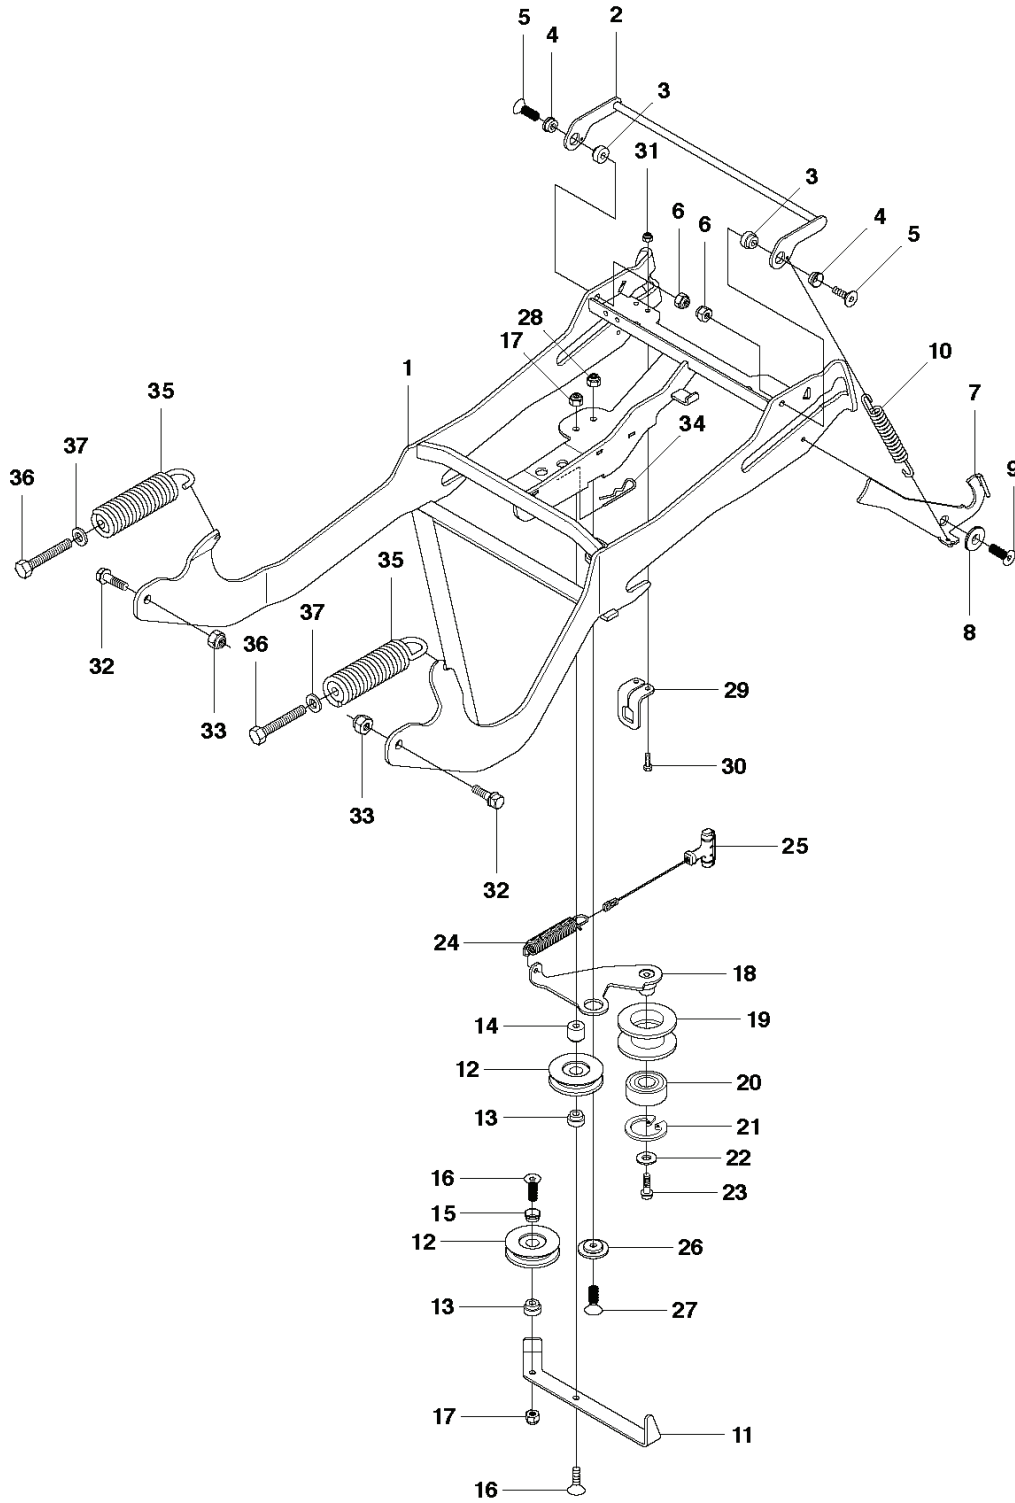

R PF21, PF21 AWD
EQUIPMENT FRAME ASSY

REF.	PART NO.	DESCRIPTION	REMARK	QTY.	KIT
1	502637901	EQUIPMENT FRAME		1	
2	504557801	HOOK		1	
3	544003401	BUSHING		2	
4	506993302	SLEEVE		2	
5	725645901	SCREW IHCSFM		2	
6	732211801	LOCK NUT		2	
7	504558001	LEVER		1	
8	506918701	WASHER		1	
9	725644801	SCREW IHCSFM		1	
10	506535603	DRAW SPRING		1	
11	504812801	BELT GUIDE		1	
12	544004601	PULLEY ASSY		2	
13	544003401	BUSHING		2	
14	544003402	BUSHING		1	
15	506993302	SLEEVE		1	
16	725645901	SCREW IHCSFM		2	
17	732211801	LOCK NUT		2	
18	504621901	BELT TENSIONER		1	
19	506928901	PULLEY		1	
20	738210404	BALL BEARING		1	
21	735313810	CIRCLIP		1	
22	734116441	WASHER		1	
23	506558302	SCREW EHHFT		1	
24	504622401	SPRING		1	
25	504622101	HANDLE ASSY		1	
26	505451701	WASHER		1	
27	725645301	SCREW IHCSFM		1	
28	732211801	LOCK NUT		1	
29	504621701	GUIDE		1	
30	725236871	SCREW EHHM		2	
31	732211601	LOCK NUT		2	
32	506895801	COLLAR SCREW		2	
33	732252201	HEXAGON LOCKING NUT		2	
34	506966601	HAIR PIN COTTER		1	
35	505420901	SPRING		2	
36	725251571	SCREW EHHM		2	
37	734117201	WASHER		2