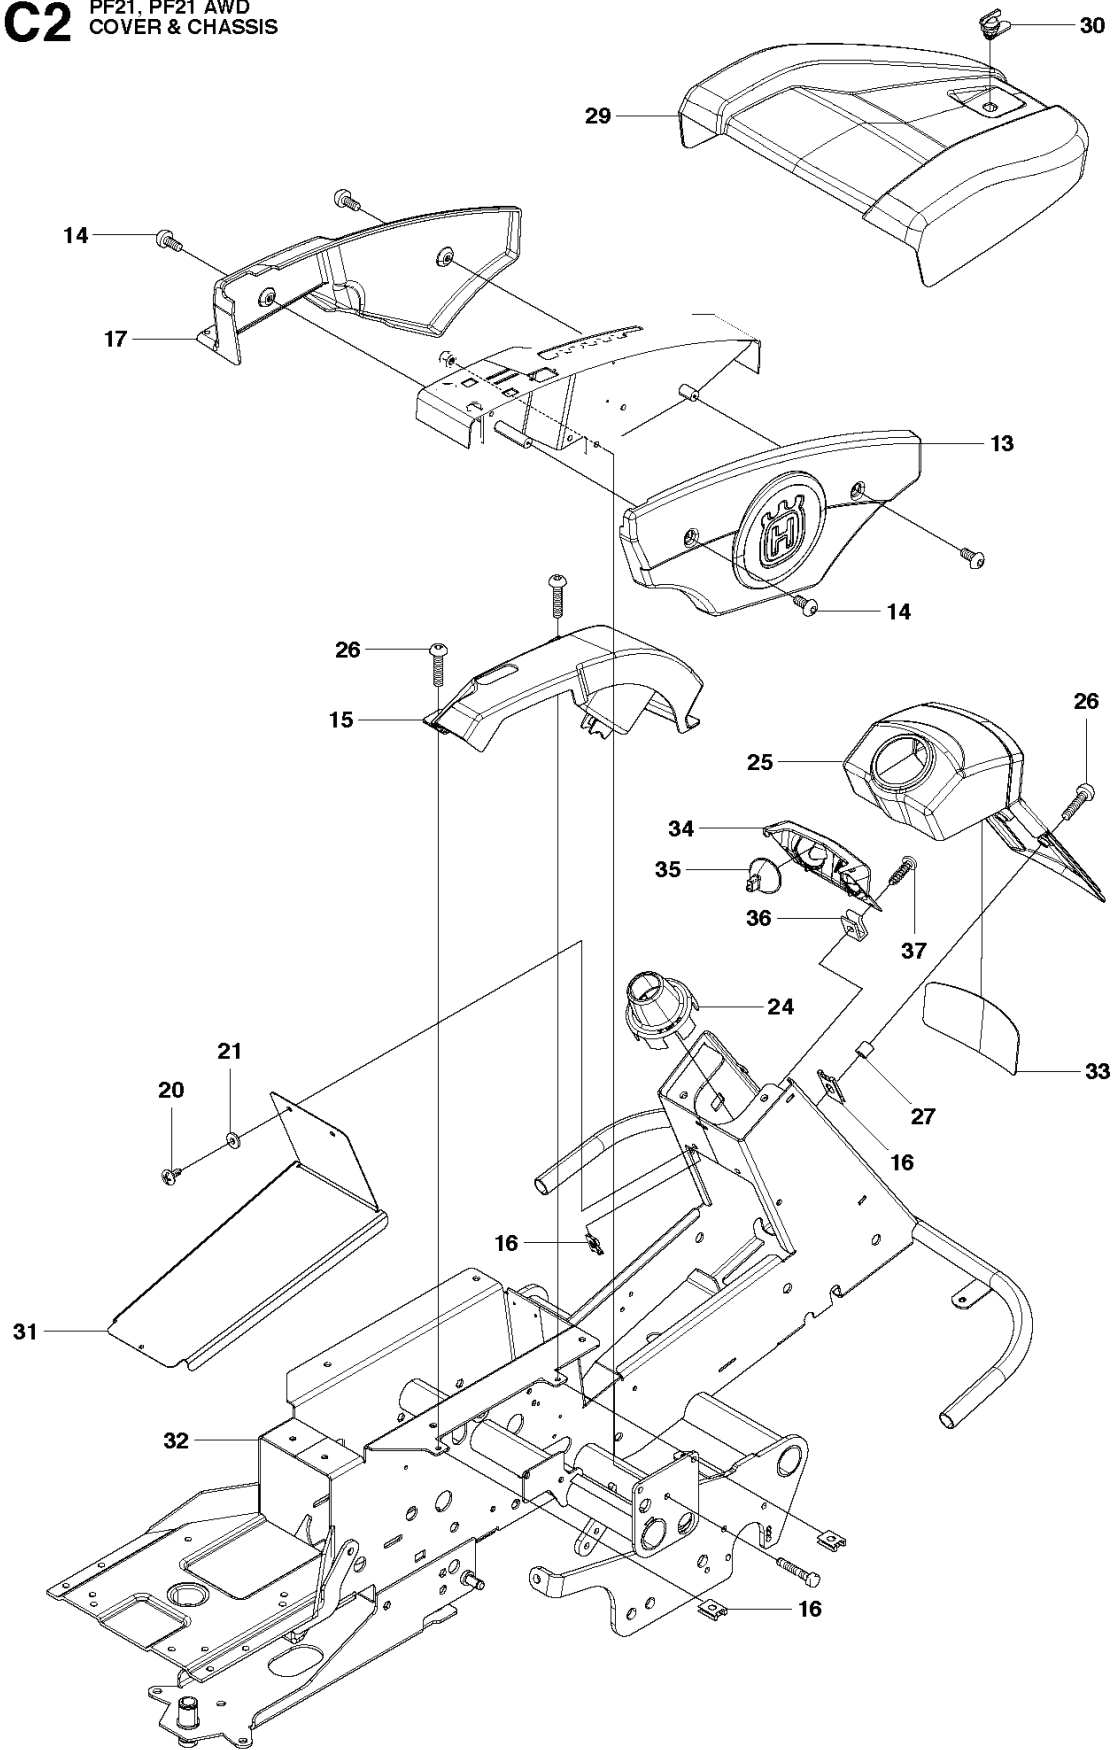

C2 PF21, PF21 AWD COVER & CHASSIS

REF.	PART NO.	DESCRIPTION	REMARK	QTY.	KIT
13	502637501	CONTROL COVER		1	
14	535425801	SCREW IH PANM		4	
15	502637701	CONTROL COVER		1	
16	535429101	SPRING NUT		6	
17	535476501	CONTROL CAP INNER		1	
20	506982601	SCREW		6	
21	506559701	WASHER		8	
24	535460501	SEALING		1	
25	535459701	COVER		1	
26	535425802	SCREW IH PANM		4	
27	535462901	SPACER		2	
29	502286901	UNIT COVER		1	
30	525390501	LOCK		1	
31	535421501	LOCK GOLVTUNNEL		1	
32	502298302	CHASSIS		1	
33	535447101	LAMP CHIMNEY		1	
34	535446701	HOUSING		1	
35	535446801	LAMP		2	
36	535415619	SCREW		2	
37	506892001	SPEED NUT		2