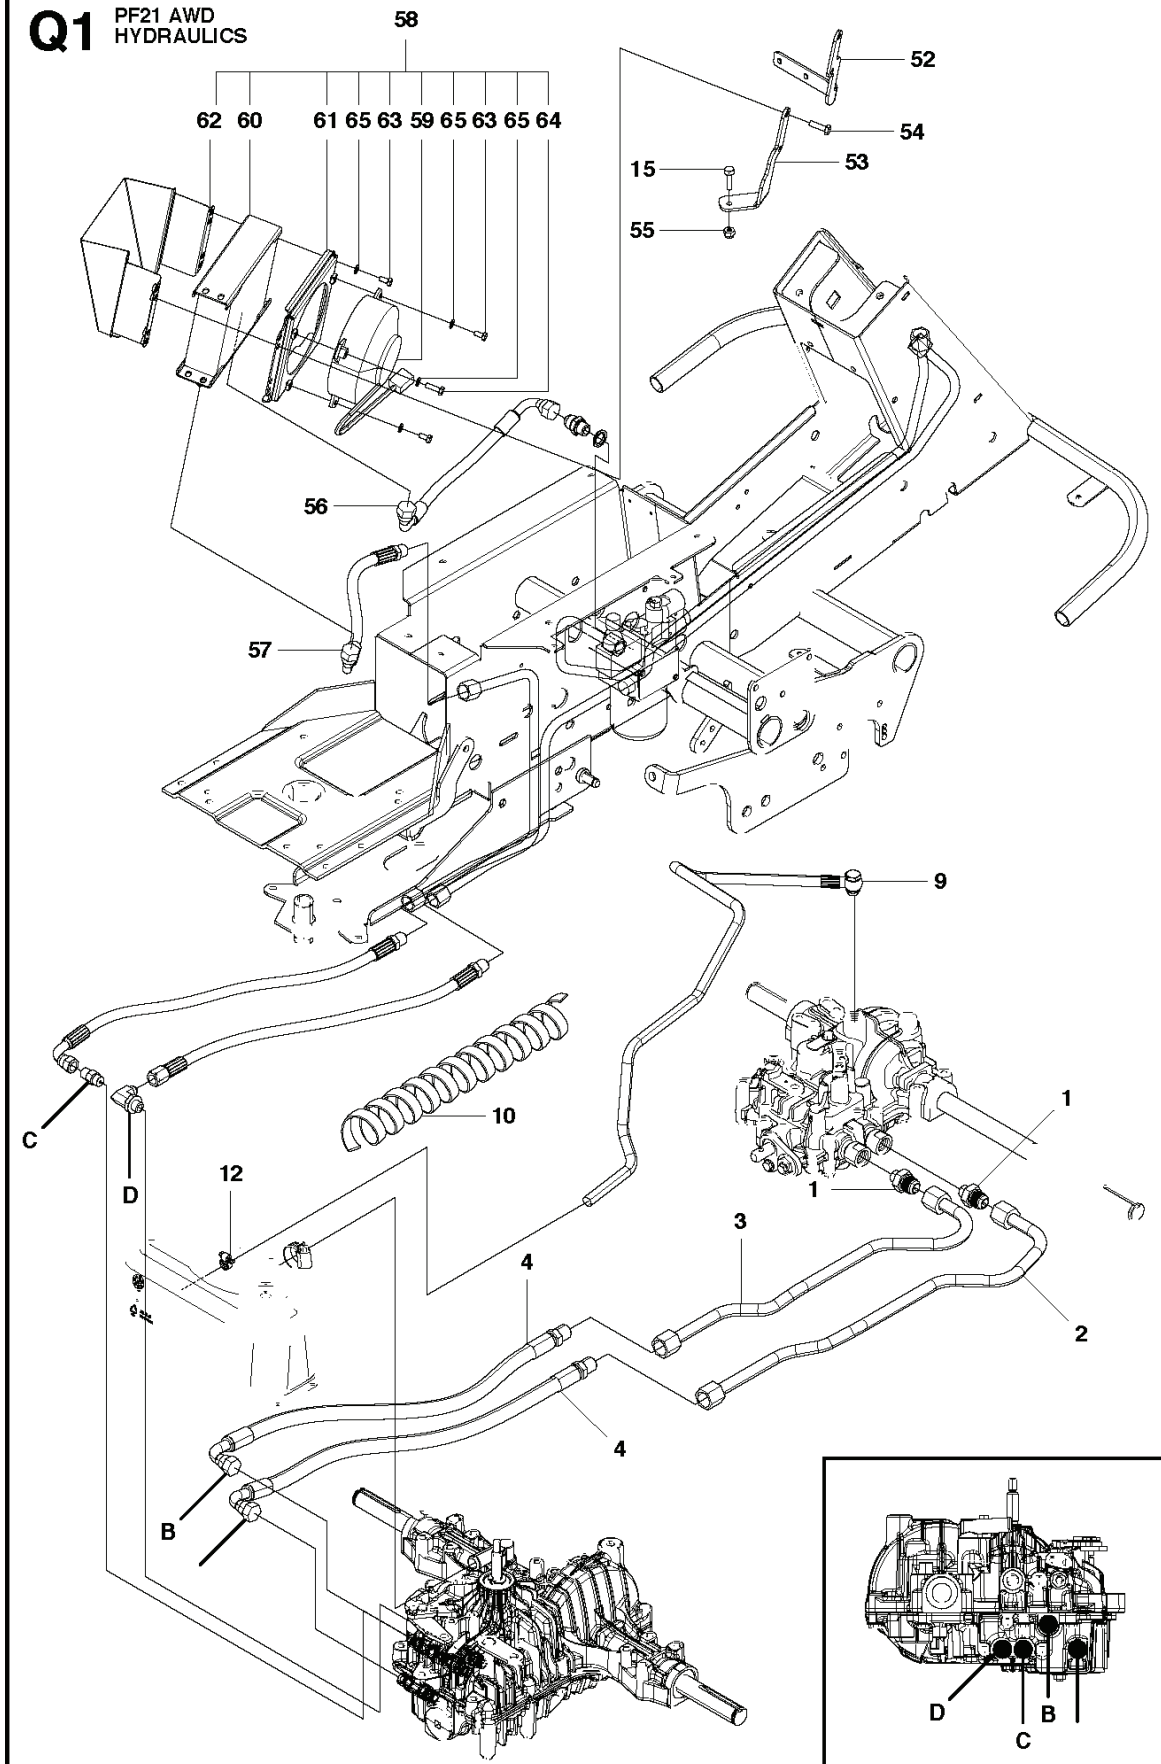

REF.	PART NO.	DESCRIPTION	REMARK	QTY.	KIT
1	535425201	FUEL TANK		1	
2	506673301	TANK CAP ASSY		1	
3	504800005	FUEL HOSE		1	
4	535469701	HOSE BRACE		2	
5	506891801	CONNECTION		1	
6	740481202	O-RING		1	
7	535415619	SCREW		2	
8	535432701	DESIGN COVER TANK		1	
9	535425801	SCREW IHANM		5	
10	535438601	BRACKET		1	
11	725245171	SCREW EHHM		3	
12	725236651	HEXAGONAL SCREW M6X12		3	
13	734115601	WASHER		3	
14	535438801	TANK SUPPORT		1	
15	725249571	SCREW EHHM		1	
16	732212001	LOCK NUT		1	
17	506791001	FUEL FILTER		1	

Q1 PF21 AWD
HYDRAULICS