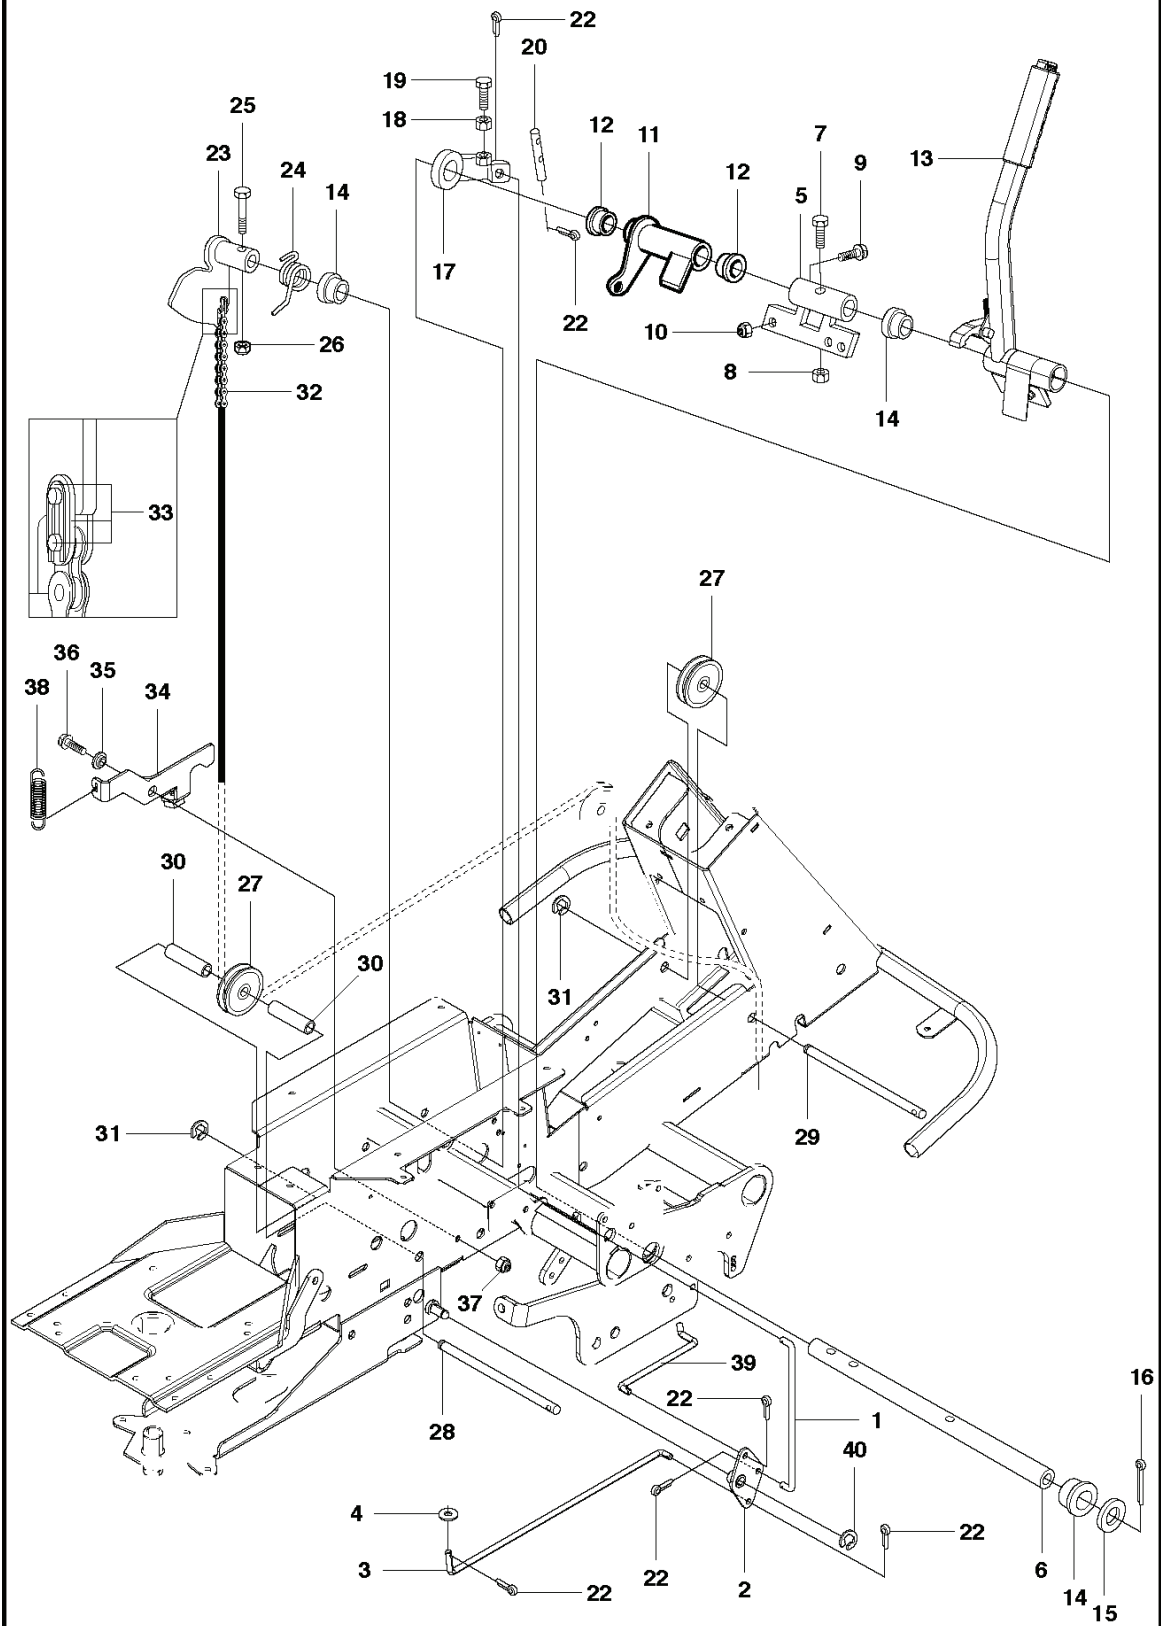

PROFLEX 21 AWD, 965192501, 2011-03

SPARE PARTS LIST

D PF21, PF21 AWD
LIFTING SYSTEM

REF.	PART NO.	DESCRIPTION	REMARK	QTY.	KIT
1	506665901	CLUTCH ROD FRONT		1	
2	504636701	LINK		1	
3	535444702	CLUTCH ROD REAR		1	
4	734116441	WASHER		1	
5	506951101	DRIVER ASSY		1	
6	506968001	SHAFT		1	
7	725254451	SCREW EHHM		1	
8	732252201	HEXAGON LOCKING NUT		1	
9	725245351	SCREW EHHM		2	
10	731231801	HEXAGON NUT		2	
11	506951401	ACTUATOR		1	
12	506556501	BEARING		2	
13	504907901	LIFTING LEVER ASSY		1	
14	506556501	BEARING		3	
15	506515701	WASHER		1	
16	721620101	SPLIT PIN		1	
17	506784301	LINK ASSY		1	
18	731232051	HEXAGON NUT		1	
19	725249751	SCREW		1	
20	525406601	PEN		1	
22	721618301	SPLIT PIN		6	
23	506940501	LIFTING ARM		1	
24	506817001	SPRING		1	
25	725254471	SCREW EHHM		1	
26	732252201	HEXAGON LOCKING NUT		1	
27	506905601	OFFSET PULLEY		2	
28	506905701	SHAFT		1	
29	506905702	SHAFT		1	
30	506905801	TUBE SLEEVE		2	
31	735311820	E-CLIP		2	
32	506554608	CHAIN		1	
33	506554701	LINKAGE		1	
34	504628701	BRAKE LEVER		1	
35	506918702	WASHER		1	
36	506570105	SCREW EHHFM		1	
37	732211801	LOCK NUT		1	
38	506542501	SPRING		1	
39	504636801	ROD		1	
40	735311420	E-CLIP		1	

A PF21, PF21 AWD
SEAT

REF.	PART NO.	DESCRIPTION	REMARK	QTY.	KIT
1	535458501	SEAT ASSY		1	
2	535458601	ARM REST KIT		1	
3	535414975	BRACKET		1	2
3	535414976	BRACKET		1	2
4	535414977	SCREW		6	2
5	535414978	SPACER		4	2
6	535414979	SCREW		2	2
7	535414980	NUT		2	2
8	535414981	ARMSTÖD		2	2
9	732211801	LOCK NUT		4	
10	506565601	SÄTESBRYTARE KPL		1	
11	503218816	SCREW IH SCT		2	
12	529292401	DAMPING PIECE		2	