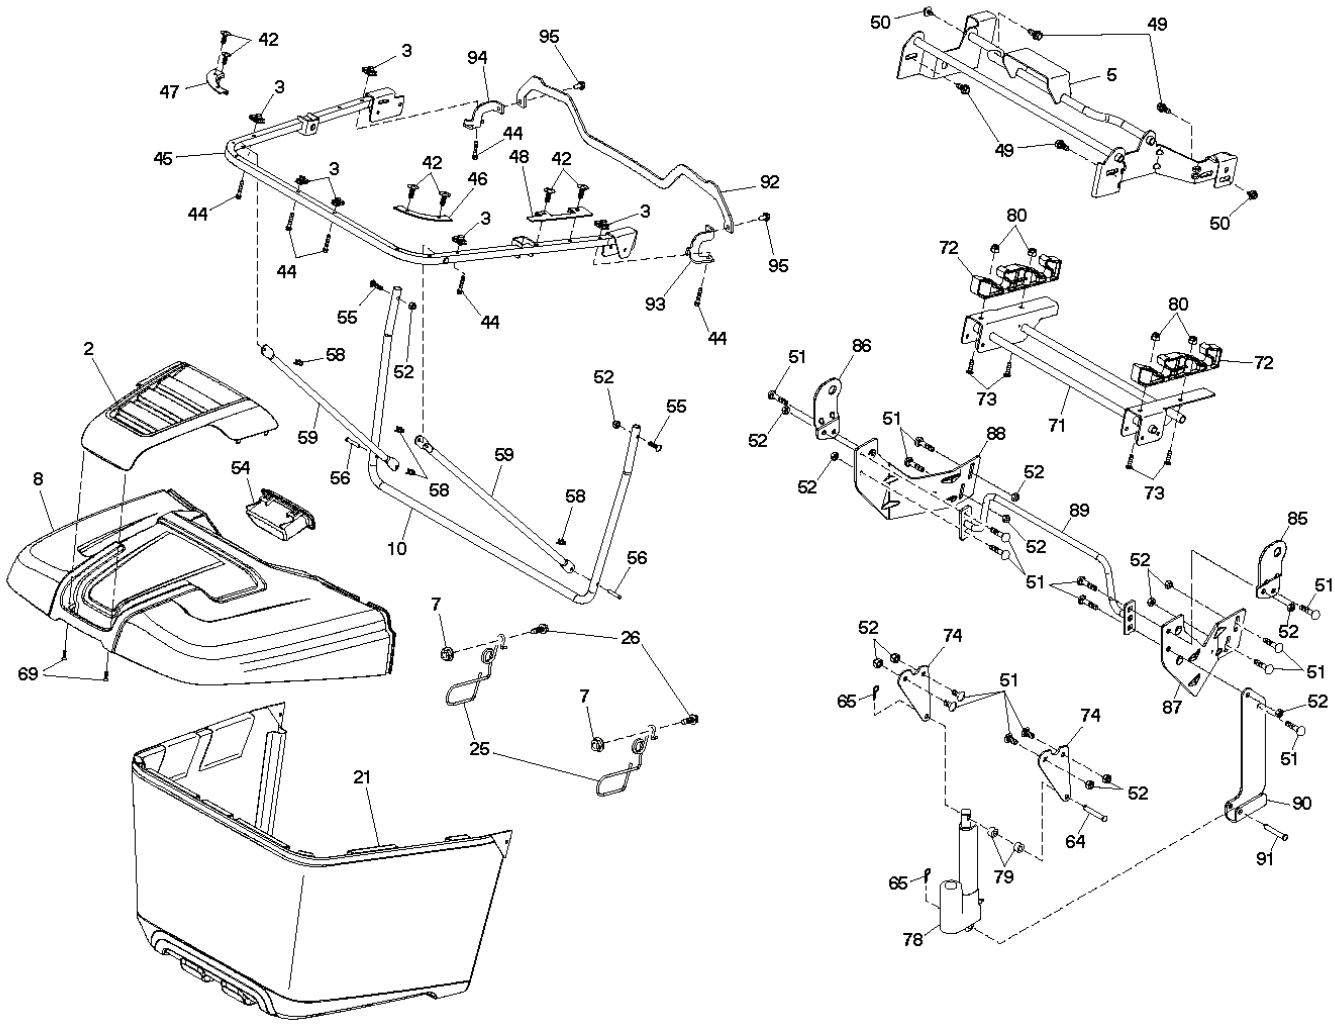

seal-tex\_6.5SL\_3

---

REF.	PART NO.	DESCRIPTION	REMARK	QTY.	KIT
1	532439822	SEAT		1	
2	532180166	BRACKET		1	
3	532140675	STRAP		1	
6	873800600	NUT		1	
7	532124181	SPRING		1	
8	532171877	BOLT		1	
10	532196977	PLATE		1	
21	532171852	BOLT		1	
37	873800500	LOCK NUT		1	
40	532197661	HANDLE		1	
41	532198200	SPRING		1	
43	874760612	BOLT		1	
44	819133812	WASHER		1	

---

REF.	PART NO.	DESCRIPTION	REMARK	QTY.	KIT
1	532059192	CAP VALVE		1	
2	532065139	NIPPLE		1	
3	532138336	RIM	Front 6"	1	
4	532059904	HOSE	(Service Item Only)	1	
5	532106222	TIRE	Front 15" x 6.0"-6"	1	
6	532124957	FITTING	(Front Wheel Only)	1	
7	532124959	BEARING	(Front Wheel Only)	1	
8	532175039	HUB CAP		1	
9	532420531	TIRE	Rear 18" x 9.5"-8"	1	
10	532124926	HOSE	(Service Item Only)	1	
11	532138337	RIM SPROCKET	Rear 8"	1	
--	532144334	SEALING FOAM		1	