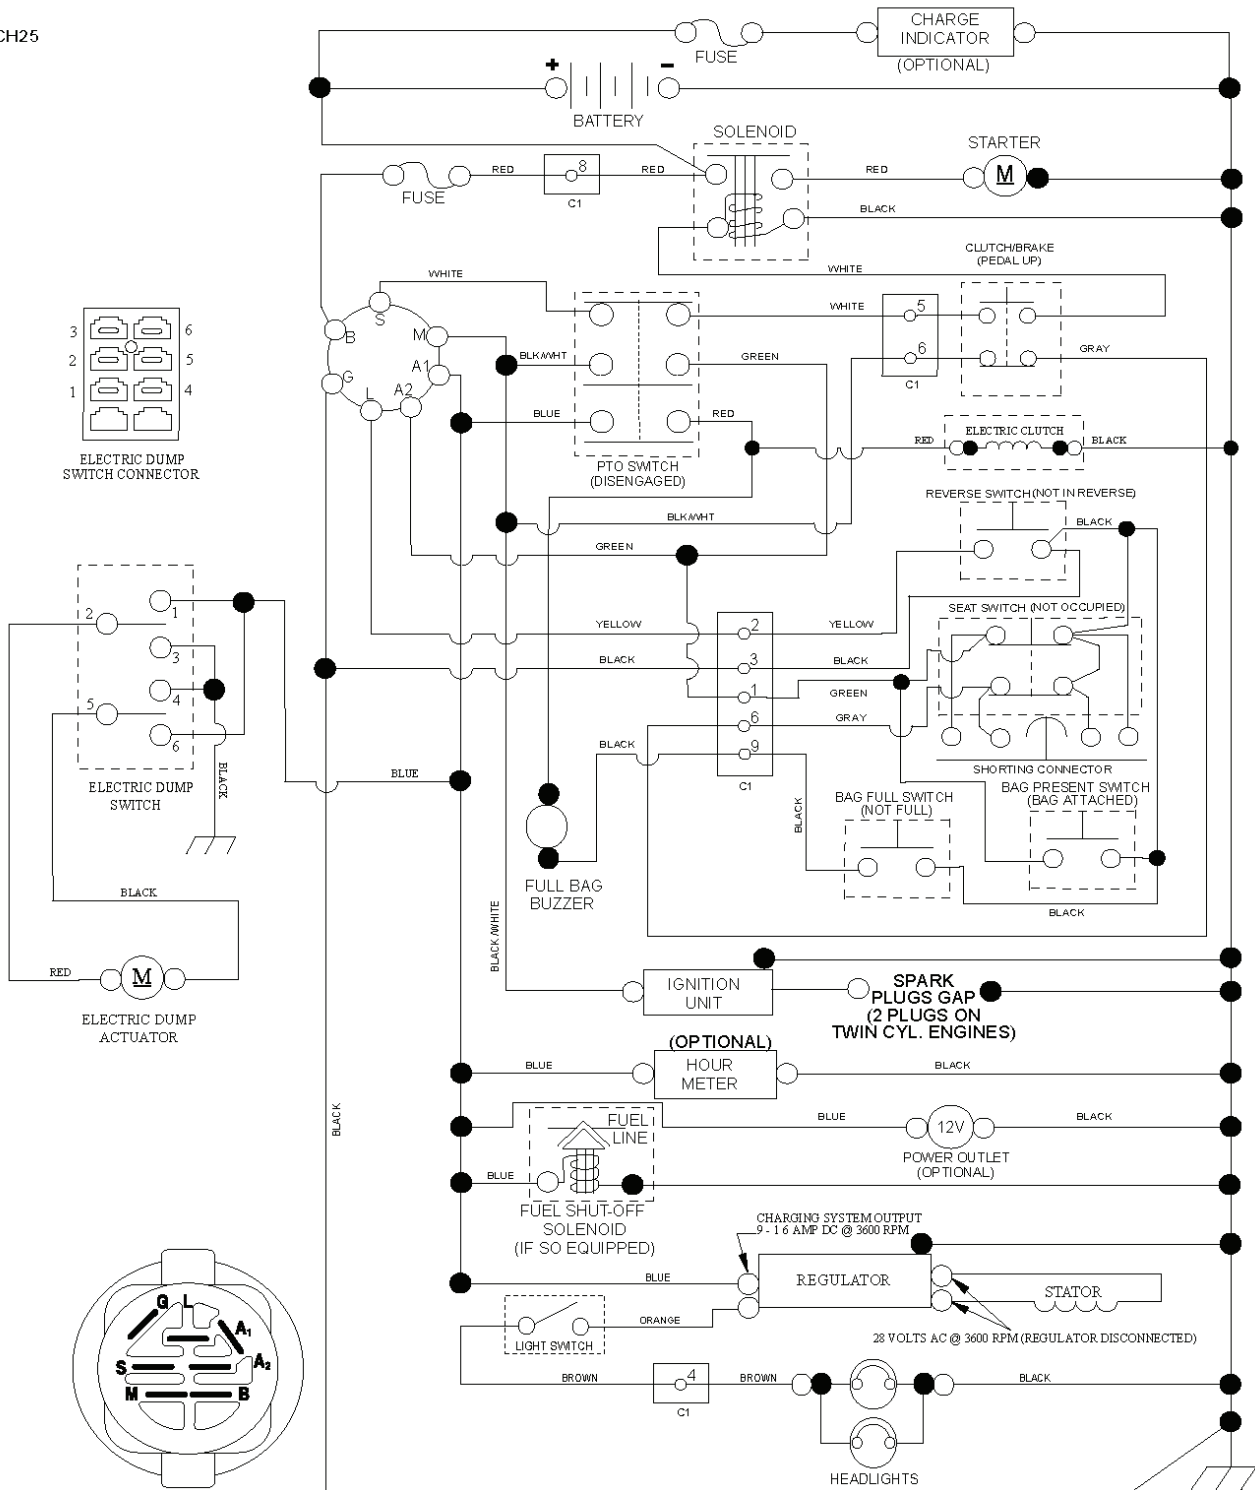

SCH25

POSITION	CIRCUIT	"MAKE"
OFF	M+G+A1	
RUN/OVERRIDE	B+A1	
RUN	B+A1	L+A2
START	B + S + A1	

WIRING INSULATED CLIPS
NOTE: IF WIRING INSULATED CLIPS WERE REMOVED FOR SERVICING OF UNIT, THEY SHOULD BE RE-INSTALLED TO PROPERLY SECURE YOUR WIRING.