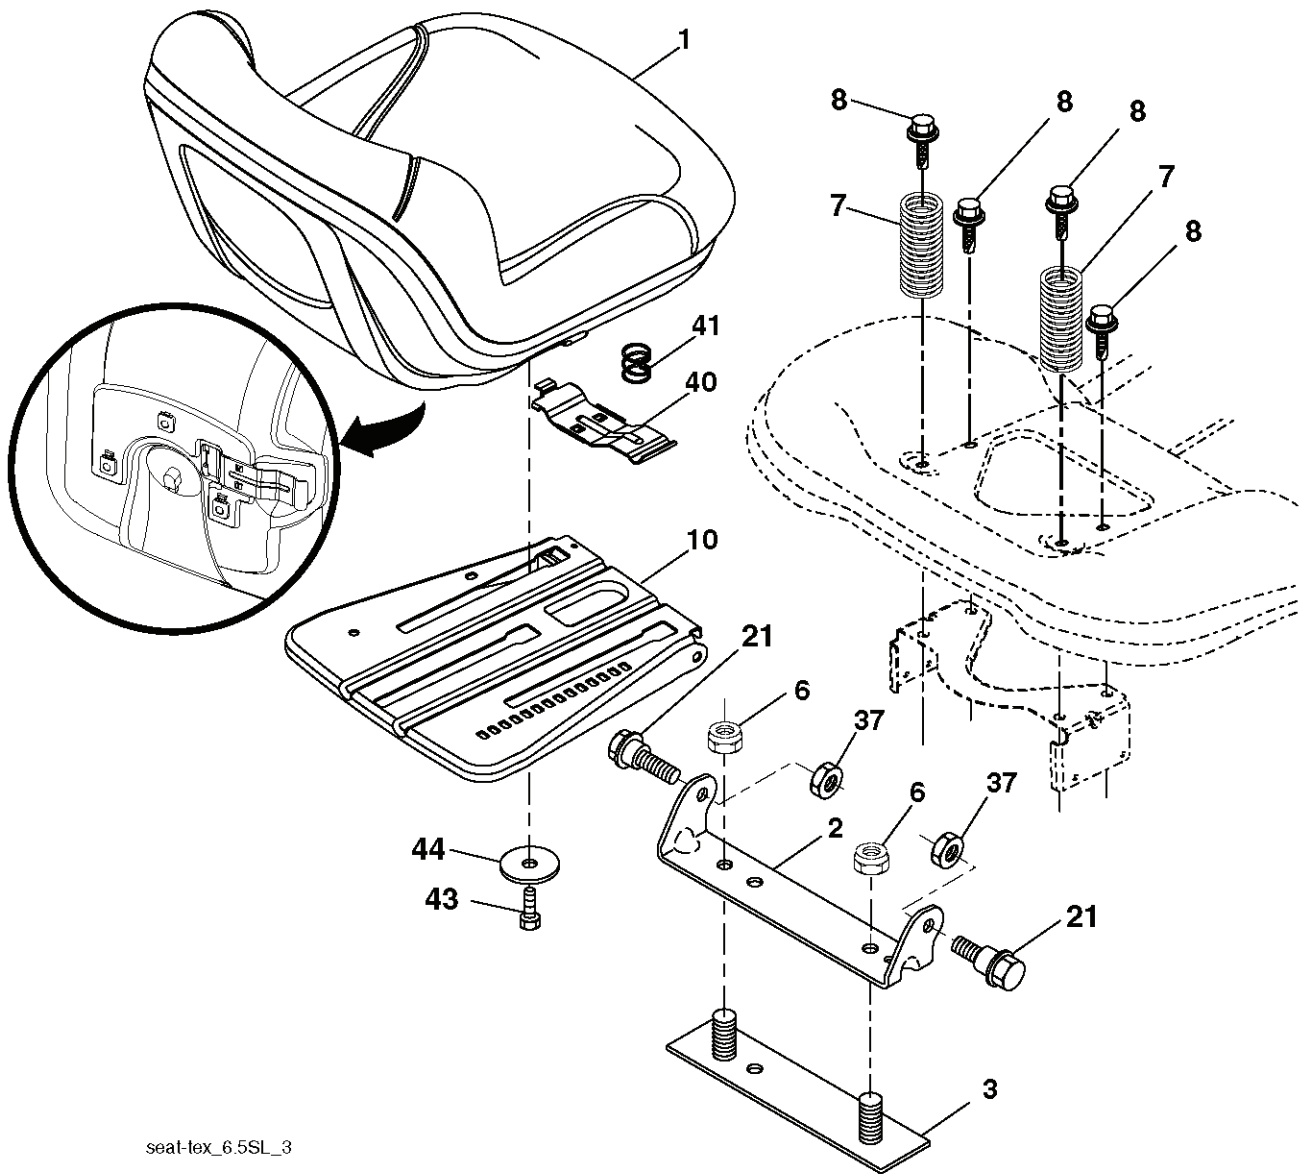

seal-tex_6.5SL_3

REF.	PART NO.	DESCRIPTION	REMARK	QTY.	KIT
1	532439822	SEAT		1	
2	532180166	BRACKET		1	
3	532140675	STRAP		1	
6	873800600	NUT		1	
7	532124181	SPRING		1	
8	532171877	BOLT		1	
10	532196977	PLATE		1	
21	532171852	BOLT		1	
37	873800500	LOCK NUT		1	
40	532197661	HANDLE		1	
41	532198200	SPRING		1	
43	874760612	BOLT		1	
44	819133812	WASHER		1