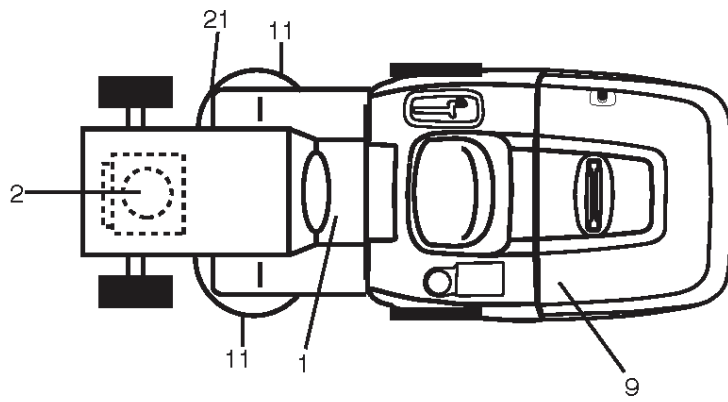

REF.	PART NO.	DESCRIPTION	REMARK	QTY.	KIT
3	532439752	LOGOTYPE		1	
5	532437484	DASH		1	
14	532441177	HOOD		1	
15	532439733	LENS		1	
18	532440653	GRILLE		1	
25	532443385	LENS		1	
34	580910901	PLATE		1	
36	817060512	SCREW		1	
37	532441419	FENDER		1	
52	873680500	NUT		1	
62	872110608	BOLT		1	
68	817490508	SCREW		1	
118	819131316	WASHER		1	
119	873680600	NUT		1	
130	532416358	SCREW		1	
137	532407590	DAMPING PIECE		1	
150	532439731	AIR DUCT		1	
151	532436670	BRACKET		1	
152	532439870	SHIELD		1	
159	817000612	SCREW		1	
162	532142432	SCREW		1	
175	532196304	SUPPORT		1	
176	532400776	SCREW		1	
177	532195228	BUSHING		1	
178	532199782	NET		1	
180	583902701	CHASSIS		1	
182	532438967	DASH		1	
183	874520520	BOLT		1	
189	817000512	SCREW		1	
191	532437455	INSERT		1	
194	873900500	NUT		1	
195	532404137	TROU*RPLPAR 532401556428		1	
198	532441552	INDICATOR		1	
199	532418739	PLATE		1	
202	532439728	COVER		1	
203	532439727	COVER		1	
204	532440665	COVER		1	
205	532439730	SKIRT		1	
206	532439729	SKIRT		1	
207	532439734	CUP		1	
208	532439735	CUP		1	
213	874760512	BOLT		1	
214	532199145	CLIP		1	
217	532409167	ROD		1	
218	532196395	PLATE		1	
228	532195161	STUD		1	
229	532441463	LID		1	
234	532404742	DAMPING PIECE		1	
235	532406129	SPACER		1	
236	873930500	NUT		1	
282	532414110	CLIP		1	
283	532447212	CONSOLE		1	
284	532447317	CONSOLE		1	
287	817600406	SCREW		1	
297	532437456	INSERT		1	
308	532171877	BOLT		1	
309	581328911	BACKPLATE		1	
319	581313906	LEVER		1	
334	532442537	BRACKET		1	
335	532448204	COVER		1	
336	532445309	COVER		1	
338	532436640	BOLT		1	
339	532436641	LEVER		1	
340	581329001	BATTERY		1	
342	532435938	SUPPORT		1	
343	532440749	CLIP		1	
344	532438970	CONTROL		1	
345	532440639	KNOB		1	
347	532442887	HITCH		1	
349	532436606	SUPPORT		1	
350	532445143	CLIP		1	
366	581314602	BRACKET		1	
367	581314502	BRACKET		1	
368	581424801	SHROUD		1	
--	532400944	FRONT BUMPER	*SUBS/2*	1