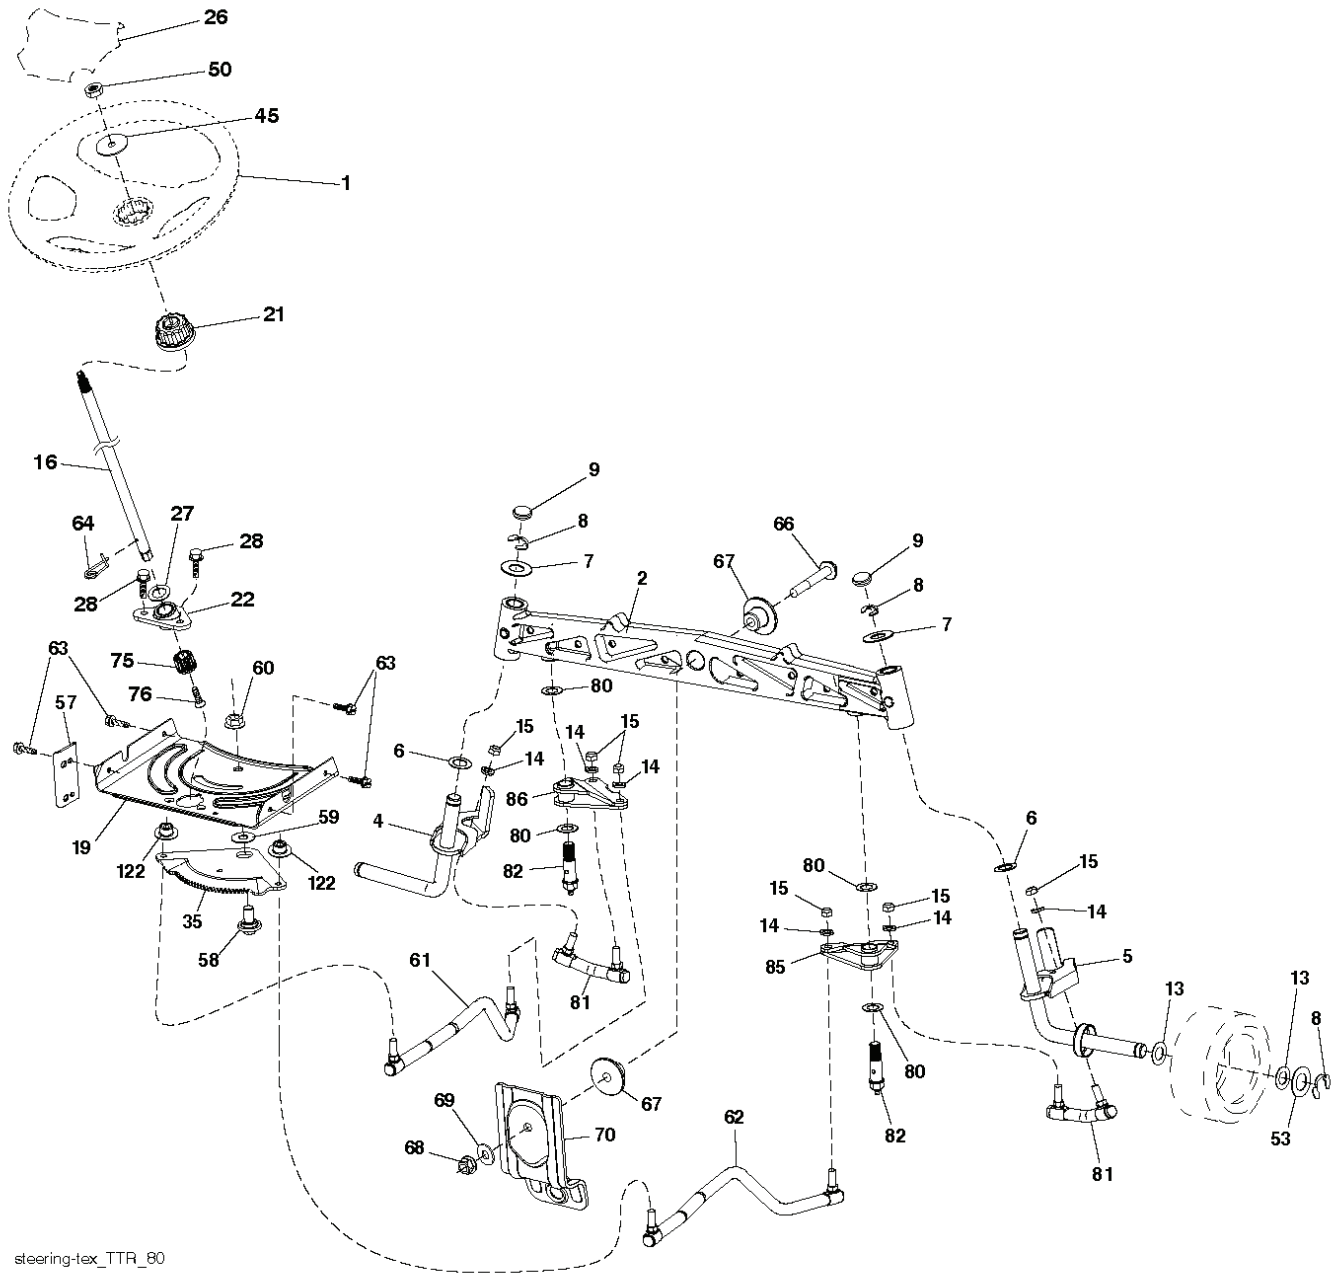

---

REF.	PART NO.	DESCRIPTION	REMARK	QTY.	KIT
2	532436996	SHAFT		1	
3	532195231	LEVER		1	
7	580962301	GRIP		1	
10	532196314	SPRING		1	
87	532194209	SPRING		1	
88	532445496	SPRING		1	
89	819191912	WASHER		1	
90	532194208	PIN		1	
91	532195181	LINK		1	
97	817490608	SCREW		1	
98	532195270	LINK		1	
100	873930600	NUT		1	
101	532407003	LINK		1	

SCH25

POSITION	CIRCUIT	"MAKE"
OFF	M+G+A1	
RUN/OVERRIDE	B+A1	
RUN	B+A1	L+A2
START	B + S + A1	

WIRING INSULATED CLIPS  
NOTE: IF WIRING INSULATED CLIPS WERE REMOVED FOR SERVICING OF UNIT, THEY SHOULD BE RE-INSTALLED TO PROPERLY SECURE YOUR WIRING.

REF.	PART NO.	DESCRIPTION	REMARK	QTY.	KIT
1	532439740	STEERING WHEEL		1	
2	532436870	WHEEL AXLE		1	
4	532436873	SPINDLE		1	
5	532436874	SPINDLE		1	
6	532124931	WASHER		1	
7	532121748	WASHER		1	
8	812000029	RETAINER RING		1	
9	532121232	HUB CAP		1	
13	532121749	WASHER		1	
14	810040600	WASHER		1	
15	873540600	NUT		1	
16	587016002	SHAFT		1	
19	532194729	PLATE		1	
21	586840201	ADAPTER		1	
22	585029901	BEARING		1	
26	532439743	HUB CAP		1	
27	819211616	WASHER		1	
28	817000612	SCREW		1	
35	532440770	GEAR		1	
45	819183812	WASHER		1	
50	873900600	NUT		1	
53	532188967	WASHER		1	
57	532407465	BRACKET		1	
58	532194747	BOLT		1	
59	532194748	WASHER		1	
60	873971000	NUT		1	
61	532436884	LINK		1	
62	532436885	TUBE		1	
63	817000512	SCREW		1	
64	532199849	SPRING RETAINER		1	
66	871020748	BOLT		1	
67	532194737	BUSHING		1	
68	873900700	NUT		1	
69	532199162	WASHER		1	
70	532196197	BRACKET		1	
75	580683701	PINION		1	
76	580683601	SCREW		1	
80	532001370	WASHER		1	
81	532436887	LINK		1	
82	532442147	BOLT		1	
85	532441873	PIVOT		1	
86	532441872	PIVOT		1	
122	532444962	CAP		1	
	PART NO.		REMARK		KIT