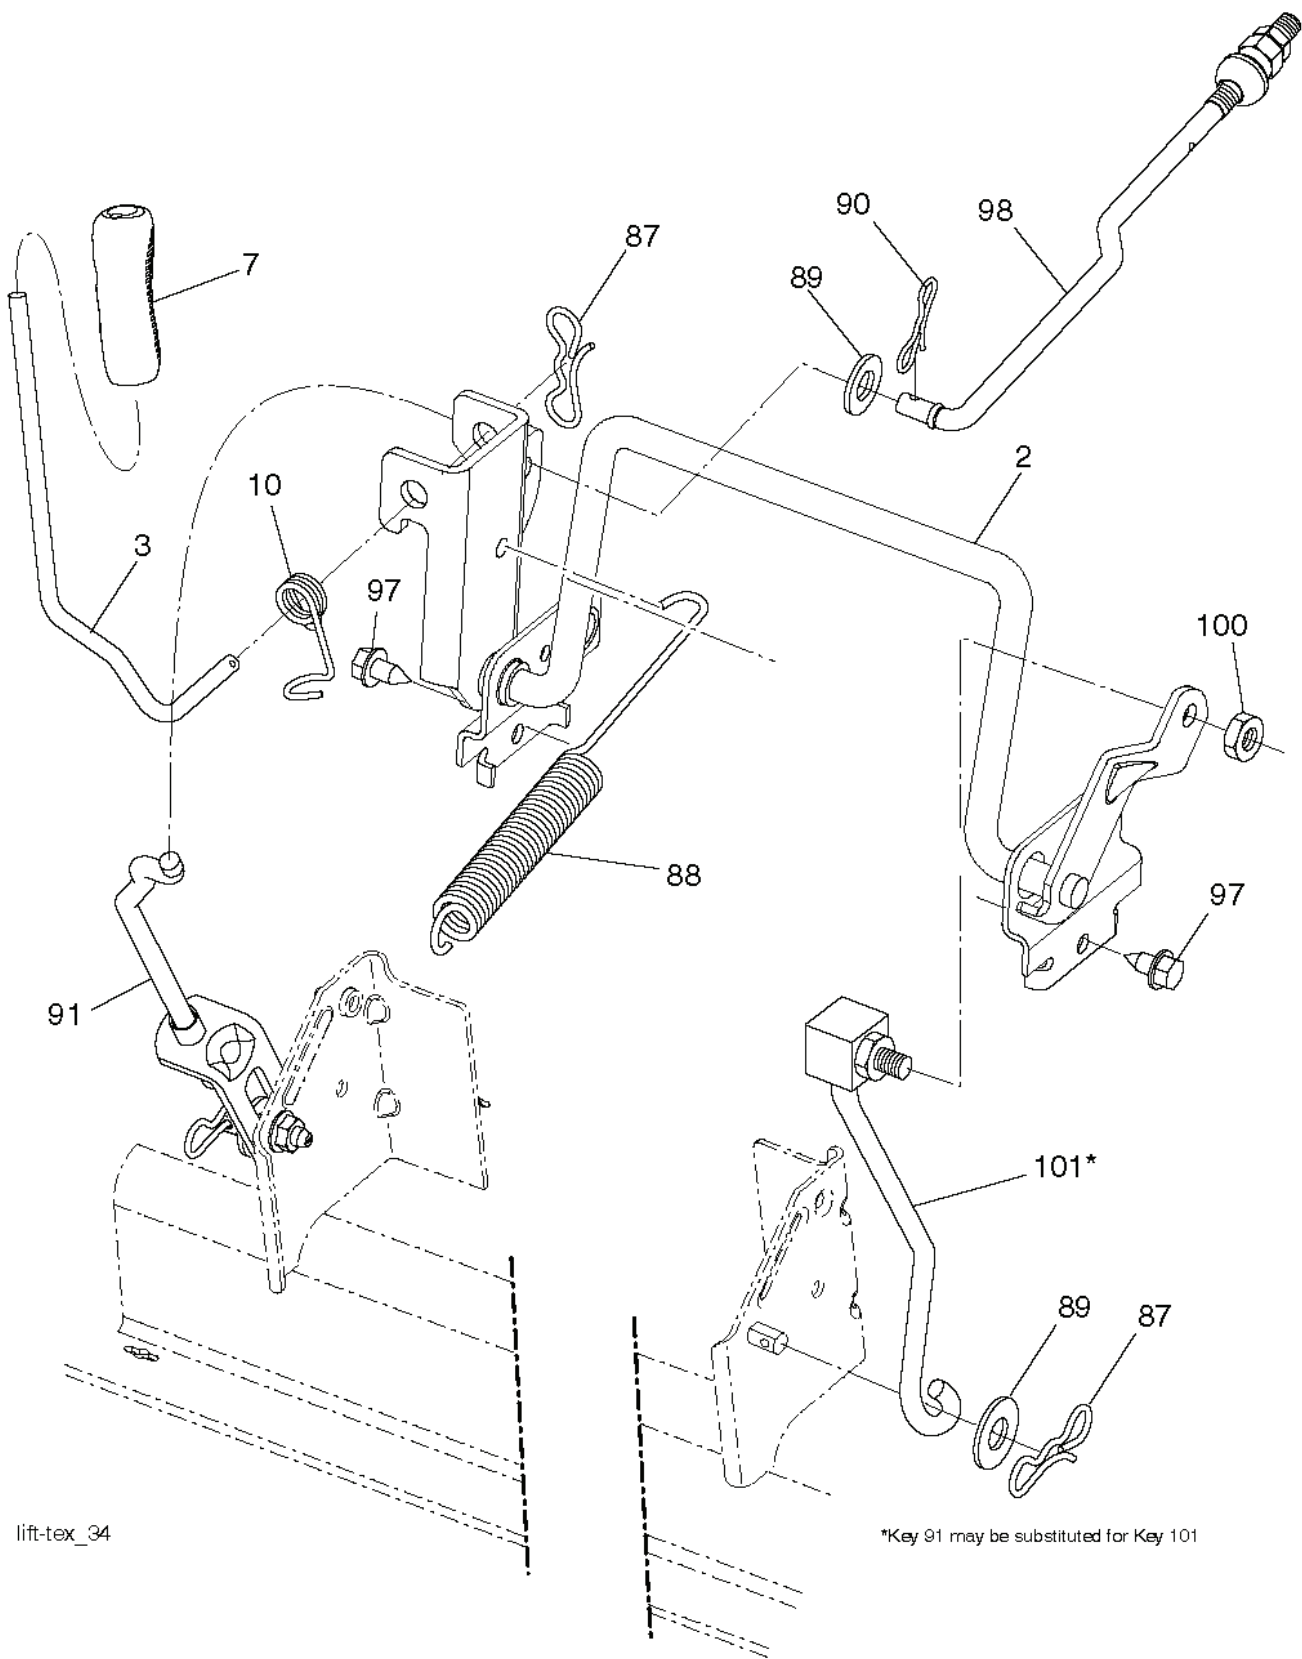

REF.	PART NO.	DESCRIPTION	REMARK	QTY.	KIT
1	581578301	DECAL		1	
2	581579701	DECAL		1	
3	581627301	DECAL		1	
4	581517201	DECAL		1	
7	581578401	DECAL		1	
8	532446158	DECAL		1	
9	581578501	DECAL		1	
11	581579101	DECAL		1	
14	581579601	DECAL		1	
21	532441189	DECAL		1	
--	532444619	DECAL		1	
--	532441409	PAD		1	
--	532441410	PAD		1