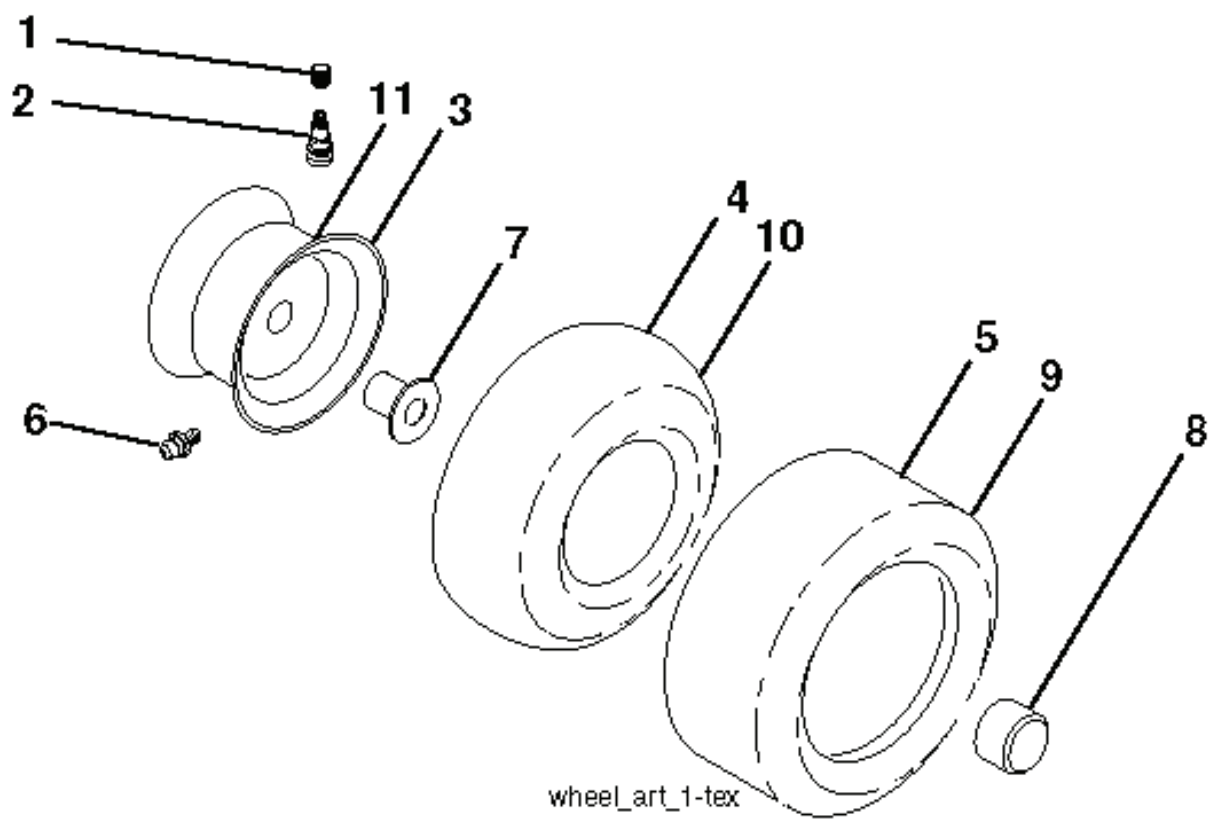

REF.	PART NO.	DESCRIPTION	REMARK	QTY.	KIT
1	532059192	CAP VALVE		1	
2	532065139	NIPPLE		1	
3	532138336	RIM	Front 6"	1	
4	532059904	HOSE	(Service Item Only)	1	
5	532106222	TIRE	Front 15" x 6.0"-6"	1	
6	532124957	FITTING	(Front Wheel Only)	1	
7	532124959	BEARING	(Front Wheel Only)	1	
8	532175039	HUB CAP		1	
9	532420531	TIRE	Rear 18" x 9.5"-8"	1	
10	532124926	HOSE	(Service Item Only)	1	
11	532138337	RIM SPROCKET	Rear 8"	1	
--	532144334	SEALING FOAM		1