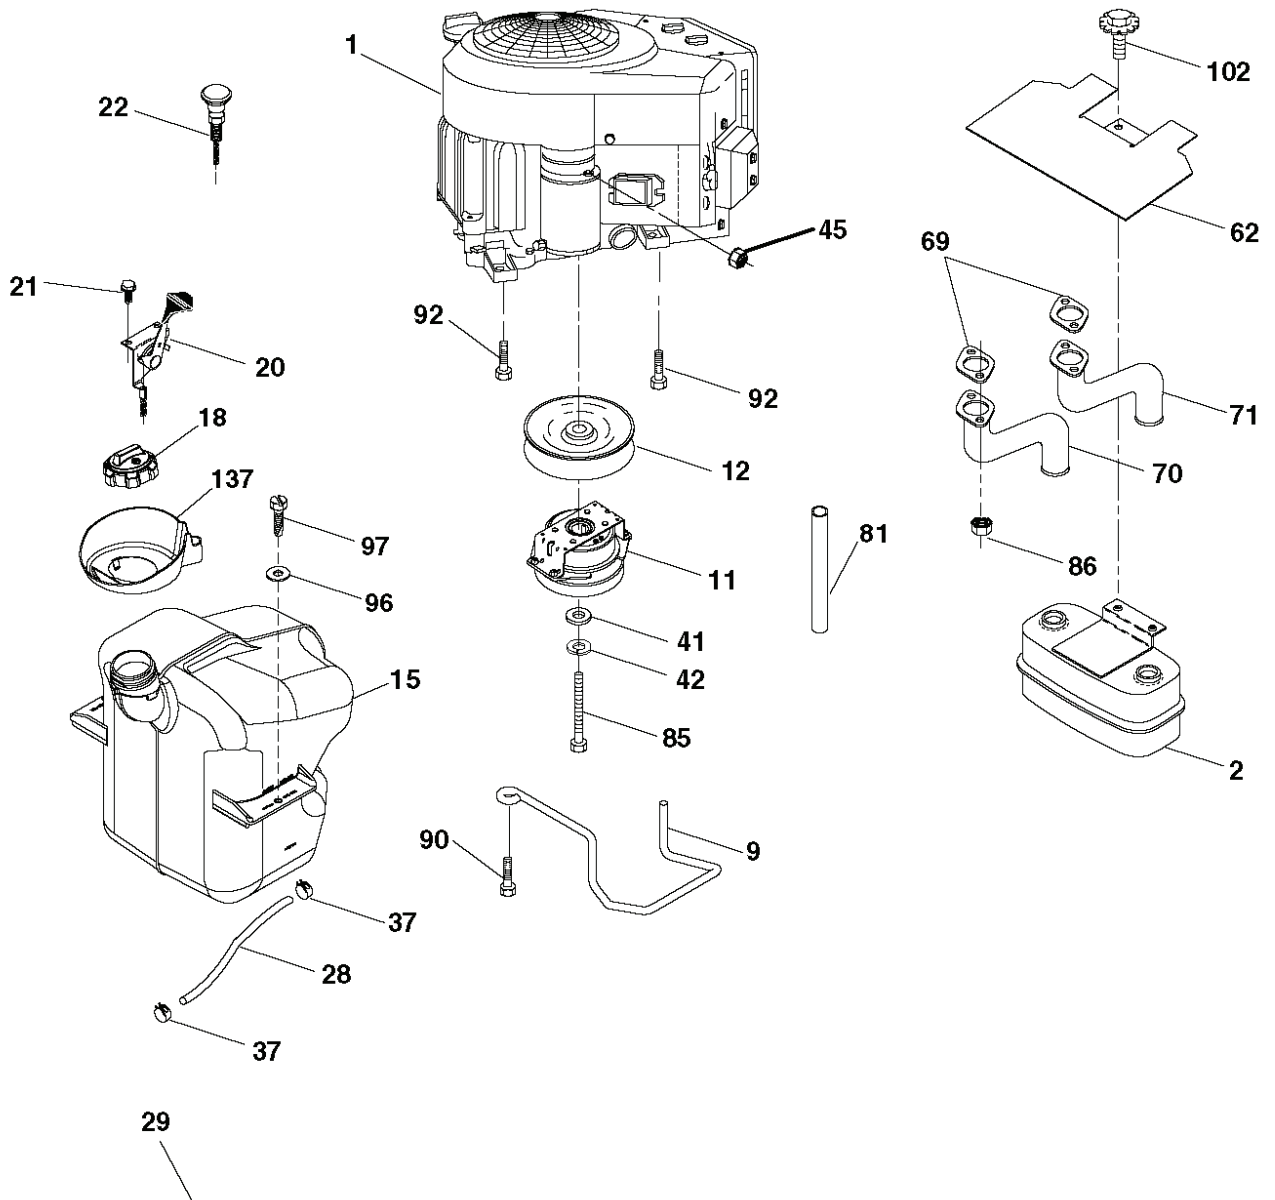

SPARK ARRESTER KIT

engine-tex_Kawa-2cyl_34_r1

REF.	PART NO.	DESCRIPTION	REMARK	QTY.	KIT
1	000000000	W/O DESCRIPTION	Engine Kawasaki Model No. FS541V-CS51(445366)	1	
2	532445962	MUFFLER		1	
9	584908001	KEEPER		1	
11	587241601	CLUTCH		1	
12	532405097	PULLEY		1	
15	532435816	FUEL TANK		1	
18	532441462	CUP		1	
20	532412165	CABLE		1	
21	532416358	SCREW		1	
22	532189541	CHOKER CONTROL		1	
28	532137040	HOSE		1	
29	532137180	SPARK ARRESTER KIT		1	
37	532123487	HOSE CLAMP		1	
41	532126197	WASHER		1	
42	810040700	WASHER		1	
45	873510400	NUT		1	
62	532434017	SHIELD		1	
69	532178151	MUFFLER GASKET		1	
70	532424765	EXHAUST		1	
71	532424766	EXHAUST		1	
81	532148456	TUBE		1	
85	532179953	BOLT		1	
86	532184362	NUT		1	
90	817000616	SCREW		1	
92	817120616	SCREW		1	
96	819091416	WASHER		1	
97	817670412	SCREW		1	
102	817000512	SCREW		1	
137	532441461	FUEL CAP ASSY		1