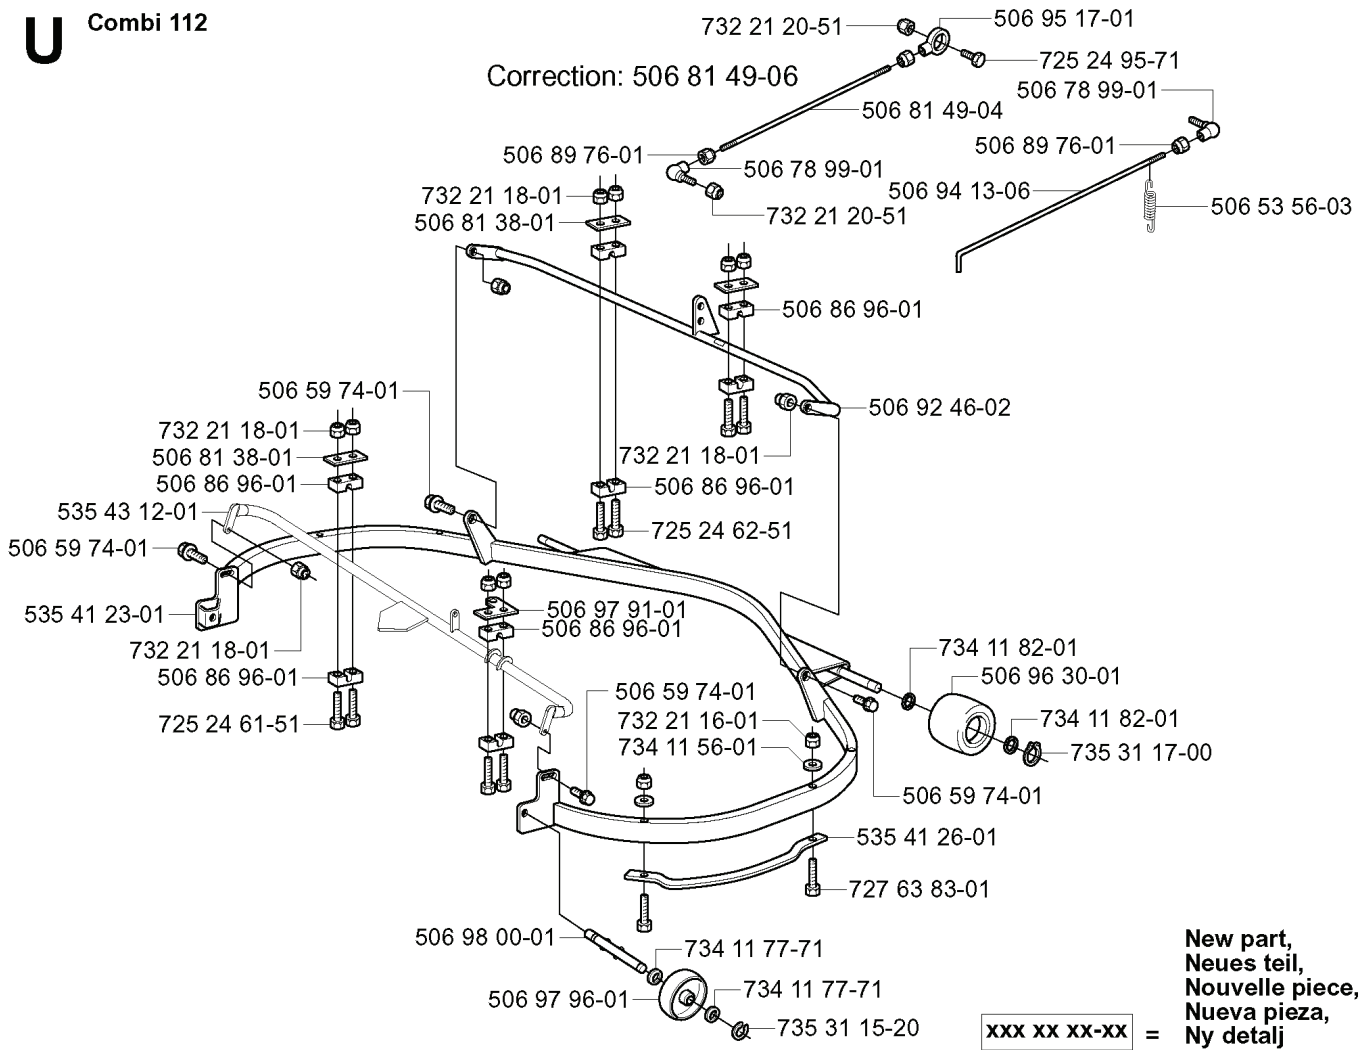

U Combi 112

xxx xx xx-xx =

**New part,
Neues teil,
Nouvelle piece,
Nueva pieza,
Ny detalj**