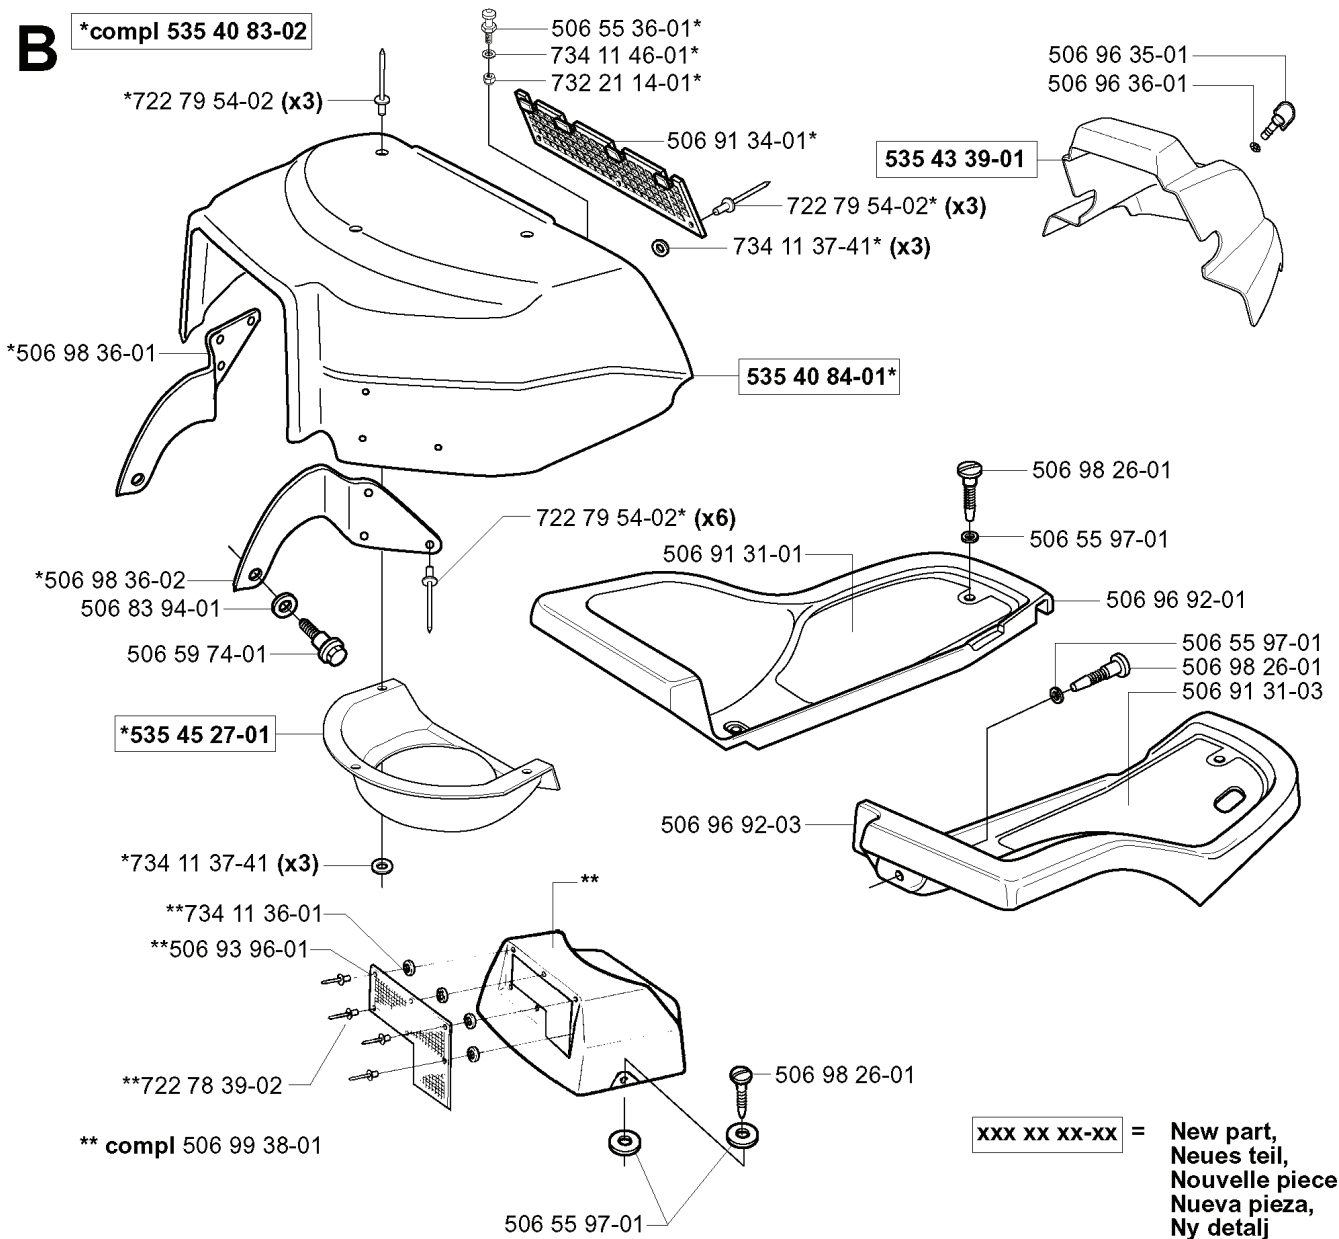

B

*compl 535 40 83-02

**xxx xx xx-xx = New part,
Neues teil,
Nouvelle piece,
Nueva pieza,
Ny detalj**