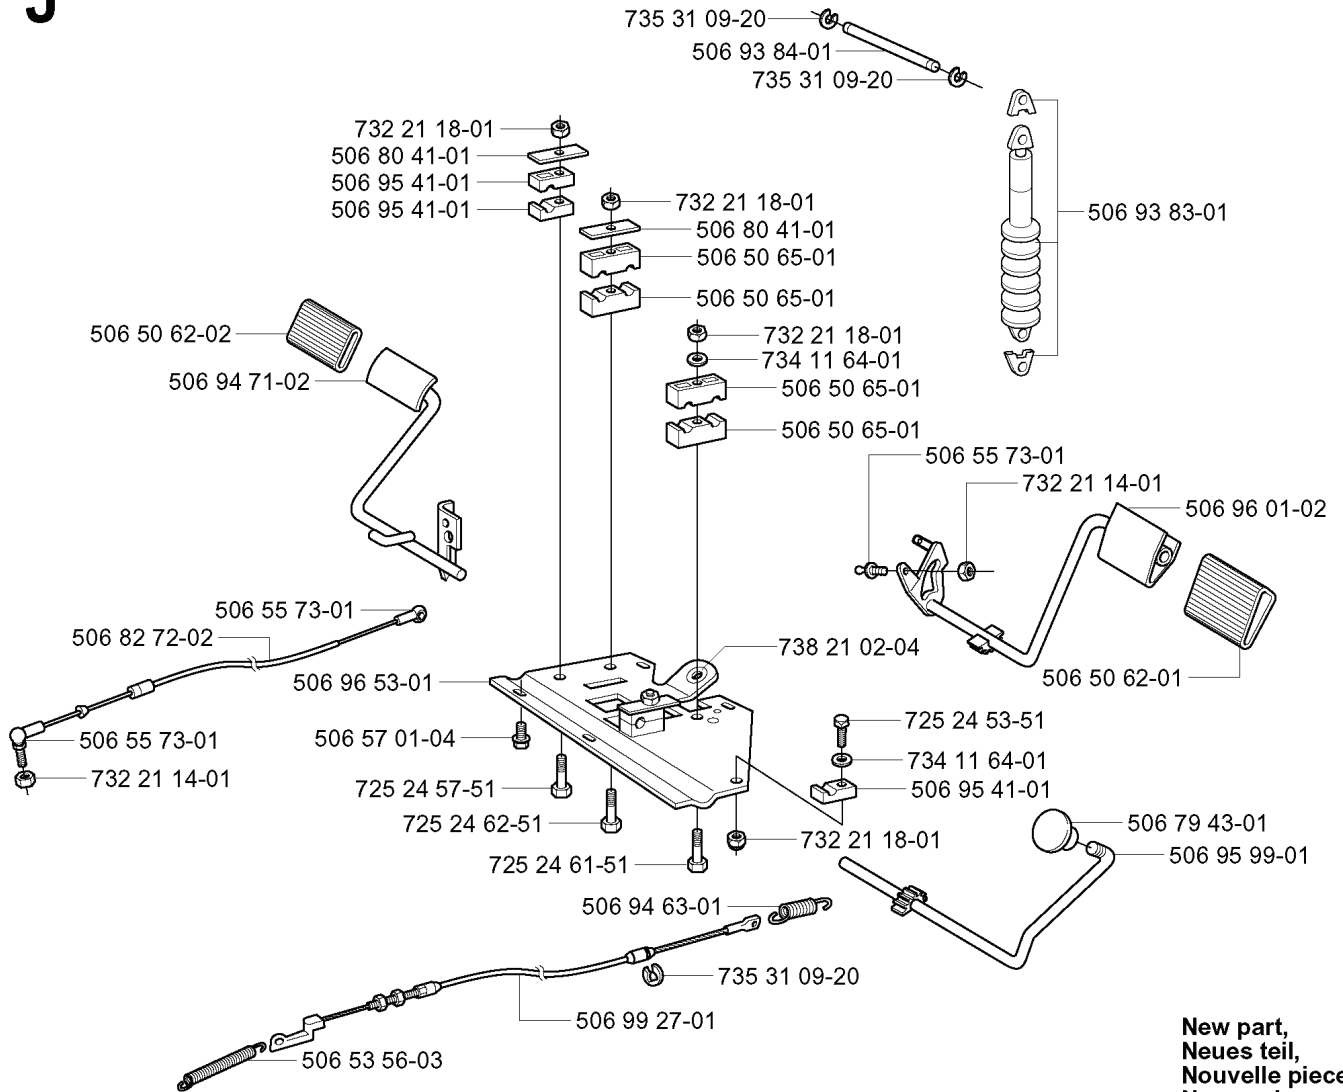

RIDER PRO 15, 2003-01

SPARE PARTS LIST

J

xxx xx xx-xx = New part,
Neues teil,
Nouvelle piece,
Nueva pieza,
Ny detalj

REF.	PART NO.	DESCRIPTION	REMARK	QTY.	KIT
506 93 84-01	506938401	SHAFT		1	
735 31 09-20	735310920	E-CLIP		1	
506 80 41-01	506804101	PLATE		1	
506 50 62-02	506506202	PEDAL RUBBER		1	
506 94 71-02	506947102	BRAKE PEDAL ASSY		1	
506 82 72-02	506827202	CONTROL CABLE		1	
506 55 73-01	506557301	VINKELLAS8 DIN71802		1	
732 21 14-01	732211401	LOCK NUT		1	
506 53 56-03	506535603	DRAW SPRING		1	
506 99 27-01	506992701	BRAKE WIRE		1	
506 94 63-01	506946301	BRAKE SPRING		1	
725 24 61-51	725246151	SCREW EHHM		1	
725 24 62-51	725246251	SCREW EHHM		1	
725 24 57-51	725245751	SCREW		1	
506 57 01-04	506570104	SCREW EHHFM		1	
506 96 53-01	506965301	PEDAL PLATE		1	
506 95 41-01	506954101	BEARING SUPPORT		1	
725 24 53-51	725245351	SCREW EHHM		1	
738 21 02-04	738210204	BALL BEARING		1	
506 50 62-01	506506201	PEDAL RUBBER		1	
506 79 43-01	506794301	KNOB		1	
506 95 99-01	506959901	REVERSE PEDAL		1	
506 96 01-02	506960102	HYDROSTATIC PEDAL ASSY		1	
734 11 64-01	734116401	WASHER		1	
506 50 65-01	506506501	BEARING SUPPORT		1	
732 21 18-01	732211801	LOCK NUT		1	
506 93 83-01	506938301	DAMPING PIECE		1	

REF.	PART NO.	DESCRIPTION	REMARK	QTY.	KIT
535 41 52-01	535415201	DECAL		1	
735 31 38-10	735313810	CIRCLIP		1	
535 41 00-01	535410001	PULLEY		1	
535 41 01-01	535410101	SPACER		1	
506 67 54-01	506675401	SCREW EHHFM		1	
738 21 04-04	738210404	BALL BEARING		1	
506 56 38-01	506563801	TENSION ROLLER		1	
535 41 03-01	535410301	BELT TENSIONER ASSY		1	
506 98 86-01	506988601	SPRING		1	
535 41 02-01	535410201	BELT TENSIONER ASSY		1	