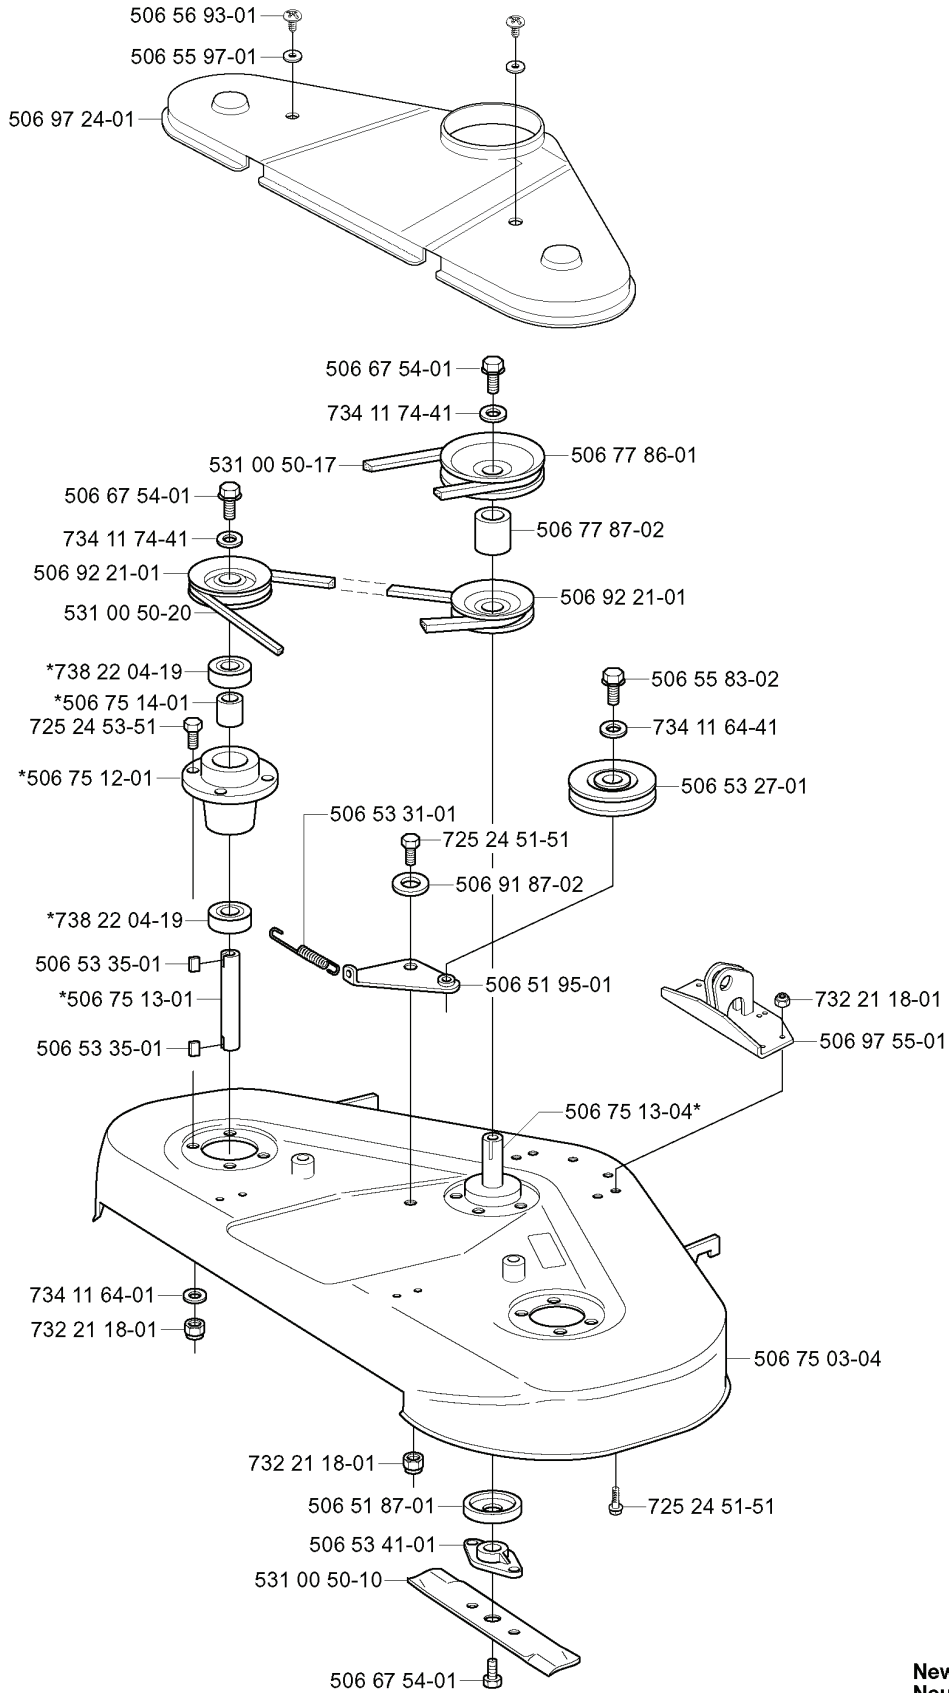

Rear 97

*compl 506 75 11-01 Yttre. Outer. Exterieur. Äusser. Ulko.

*compl 506 75 11-04 Mitten. Centre. Centre. Zentrum. Keski.

New part,
Neues teil,
Nouvelle piece,
Nueva pieza,
Ny detalj

xxx xx xx-xx =