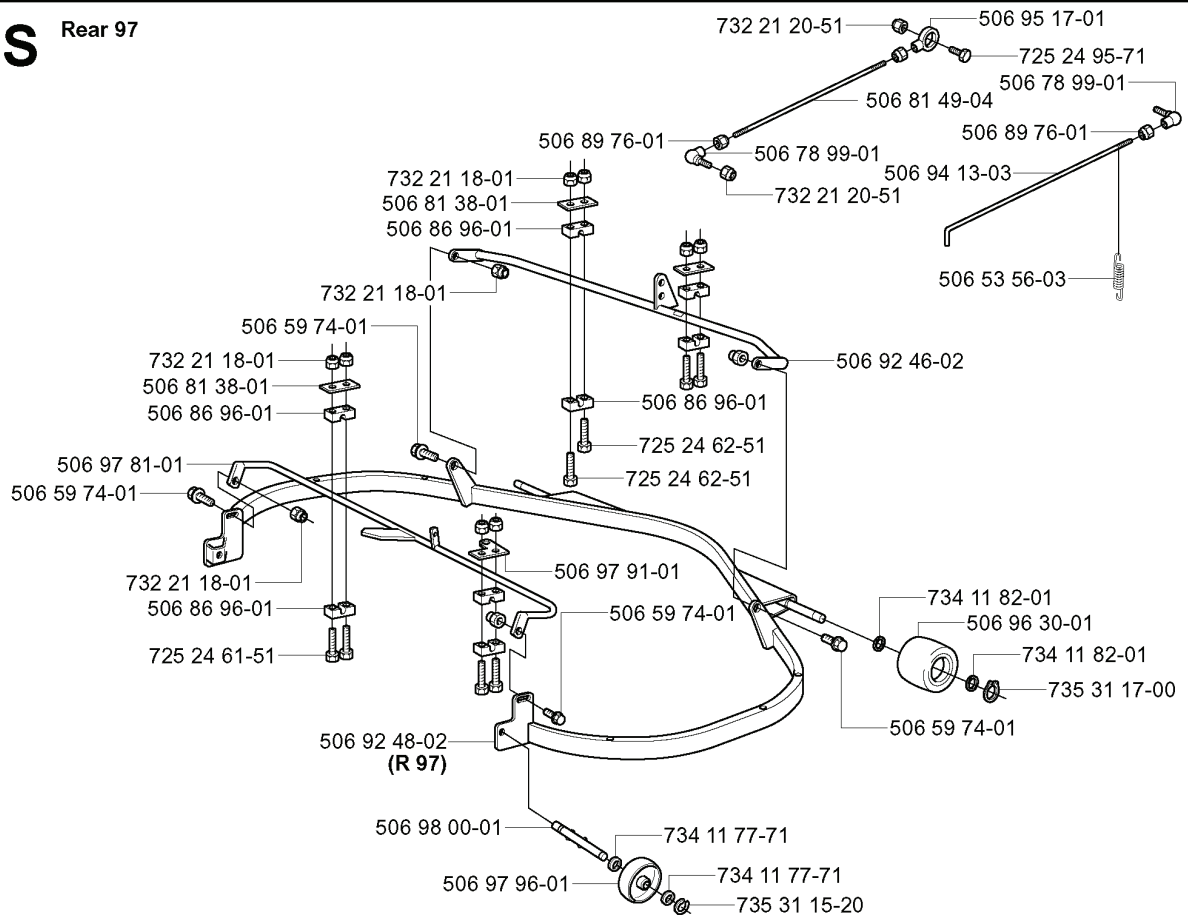

S Rear 97

S Combi 103

xxx xx xx-xx = New part,
Neues teil,
Nouvelle piece,
Nueva pieza,
Ny detalj