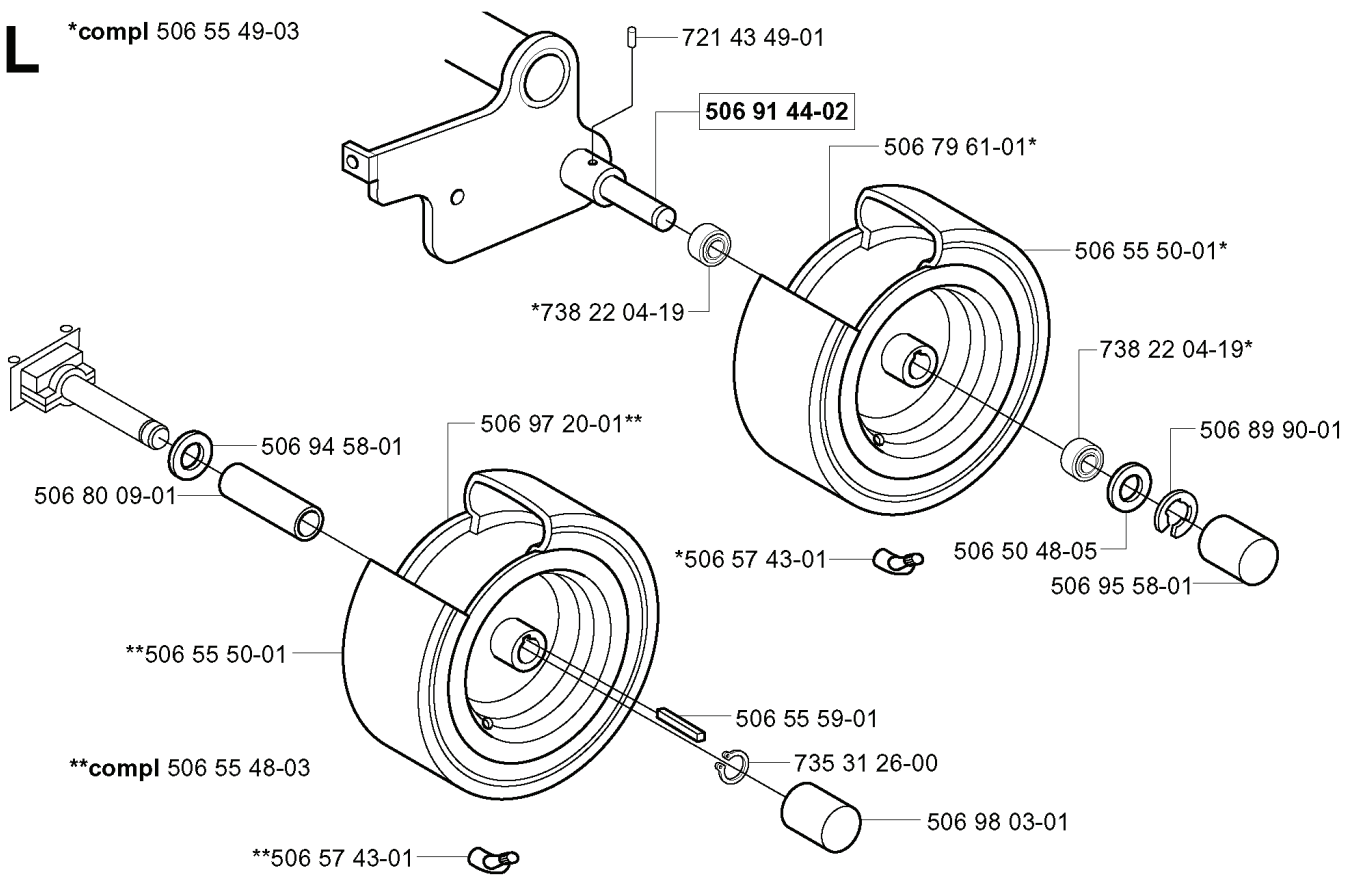

B

***compl 535 40 83-02**

**xxx xx xx-xx = New part,
Neues teil,
Nouvelle piece,
Nueva pieza,
Ny detalj**

REF.	PART NO.	DESCRIPTION	REMARK	QTY.	KIT
535 40 83-02	535408302	ENGINE HOOD ASSY		1	
722 79 54-02	722795402	RIVET		3	
506 98 36-01	506983601	PIVOT LEFT		1	
506 98 36-02	506983602	HINGE		1	
506 83 94-01	506839401	SPRING WASHER		1	
506 59 74-01	506597401	SCREW EHHFM		1	
535 45 27-01	535452701	AIR CONDUCTOR		1	
734 11 36-01	734113601	WASHER		1	
506 93 96-01	506939601	SCREEN		1	
722 78 39-02	722783902	BLIND RIVET		1	
506 99 38-01	506993801	COVER		1	
506 98 26-01	506982601	SCREW		1	
506 96 92-03	506969203	FLYGEL HÖ. HST		1	
506 91 31-01	506913101	FOTMATT A V		1	
535 40 84-01	535408401	MOTOR COVER		1	
734 11 37-41	734113741	WASHER		3	
506 91 34-01	506913401	AIR GRIND		1	
732 21 14-01	732211401	LOCK NUT		1	
734 11 46-01	734114601	WASHER		1	
506 55 36-01	506553601	KNOB		1	
535 43 39-01	535433901	COVER		1	
506 91 31-03	506913103	FOTMATT A H M.SPÅR		1	
506 55 97-01	506559701	WASHER		1	
506 96 92-01	506969201	FLYGEL VÅ.		1	
506 96 36-01	506963601	WASHER		1	
506 96 35-01	506963501	VRIDTAPP		1	

*compl 506 55 49-03

REF.	PART NO.	DESCRIPTION	REMARK	QTY.	KIT
506 55 49-03	506554903	WHEEL		1	
506 94 58-01	506945801	WASHER		1	
506 80 09-01	506800901	SLEEVE		1	
506 55 50-01	506555001	TIRE		1	
506 55 48-03	506554803	REAR WHEEL		1	
506 98 03-01	506980301	CUP		1	
735 31 26-00	735312600	CIRCLIP		1	
506 55 59-01	506555901	WEDGE		1	
506 57 43-01	506574301	VALVE ASSY		1	
506 97 20-01	506972001	RIM		1	
738 22 04-19	738220419	BALL BEARING		1	
506 50 48-05	506504805	WASHER		1	
506 95 58-01	506955801	CUP		1	
506 89 90-01	506899001	E-CLIP		1	
506 79 61-01	506796101	RIM		1	
506 91 44-02	506914402	WHEEL AXLE		1	
721 43 49-01	721434901	SPRING PIN		1	