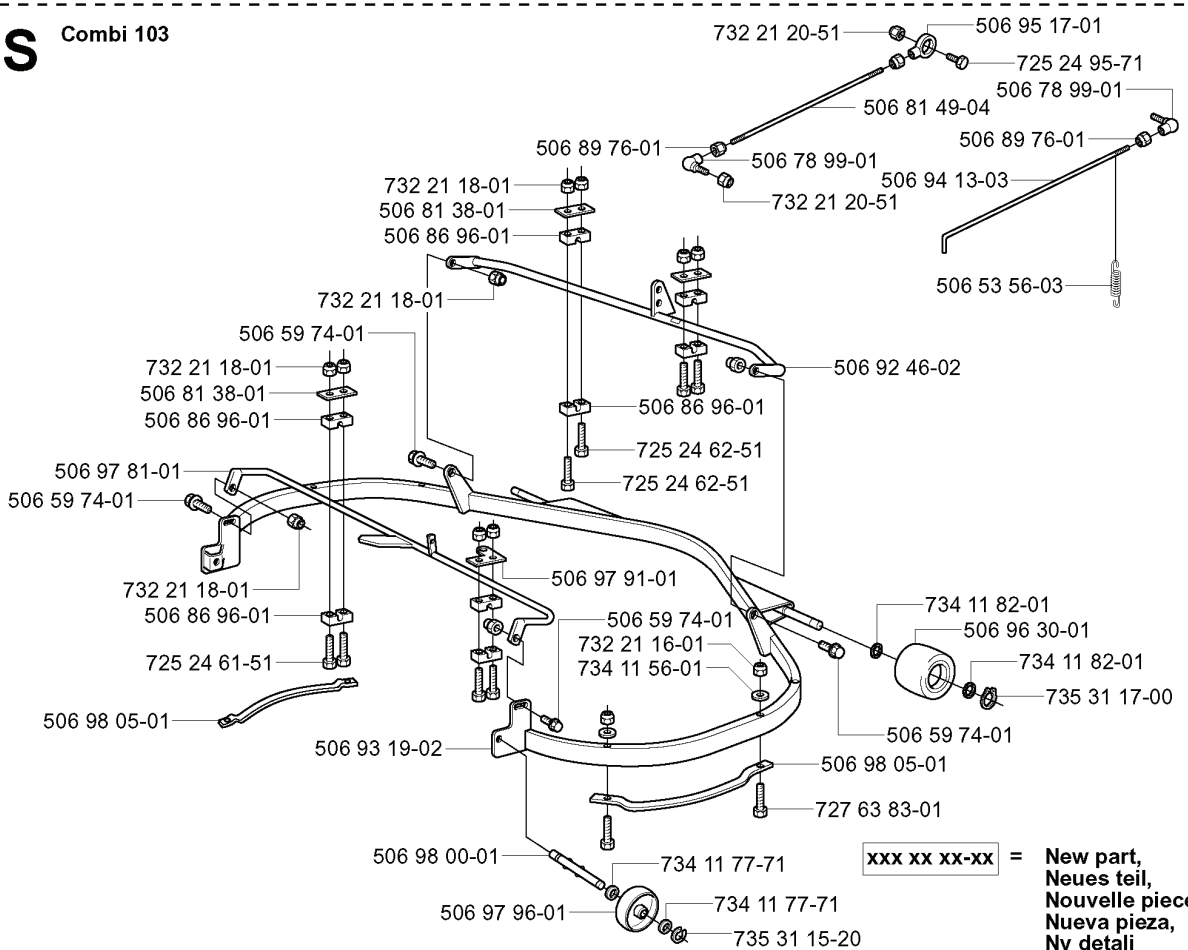

S Combi 103

xxx xx xx-xx = New part,
Neues teil,
Nouvelle piece,
Nueva pieza,
Ny detalj