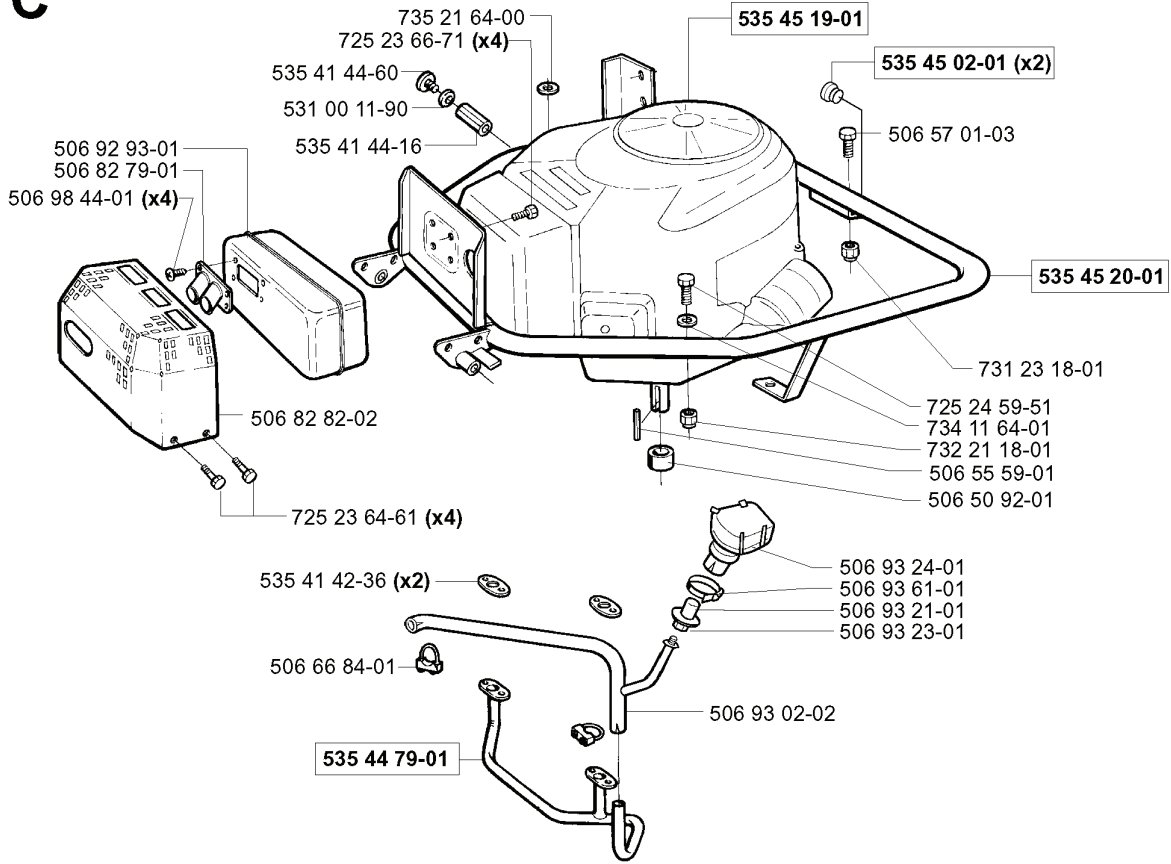

C Kawasaki FH430V