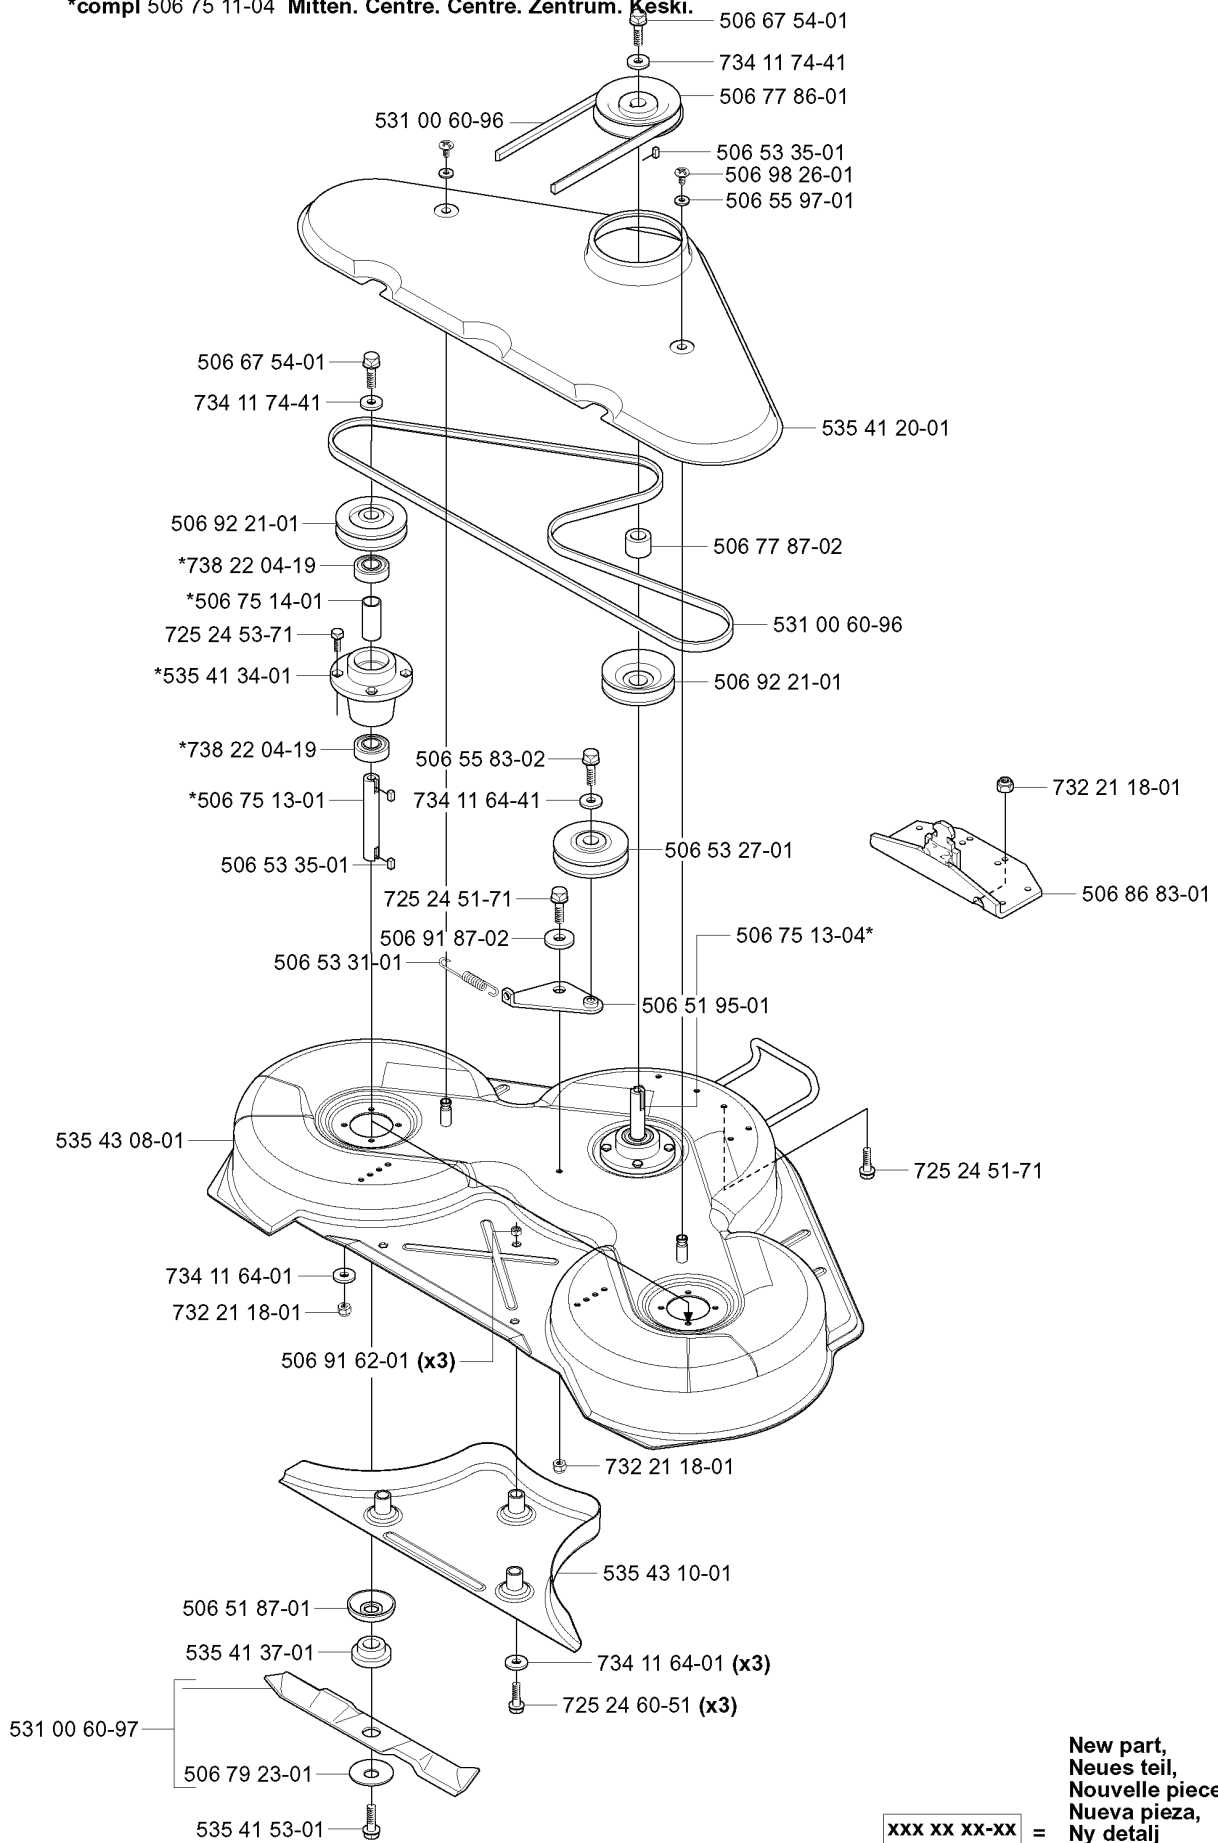

Z

Combi 112

*compl 506 75 11-01 Yttre. Outer. Exterieur. Äusser. Ulko.

*compl 506 75 11-04 Mitten. Centre. Centre. Zentrum. Keski.

New part,
Neues teil,
Nouvelle piece,
Nueva pieza,
Ny detalj

xxx xx xx-xx =