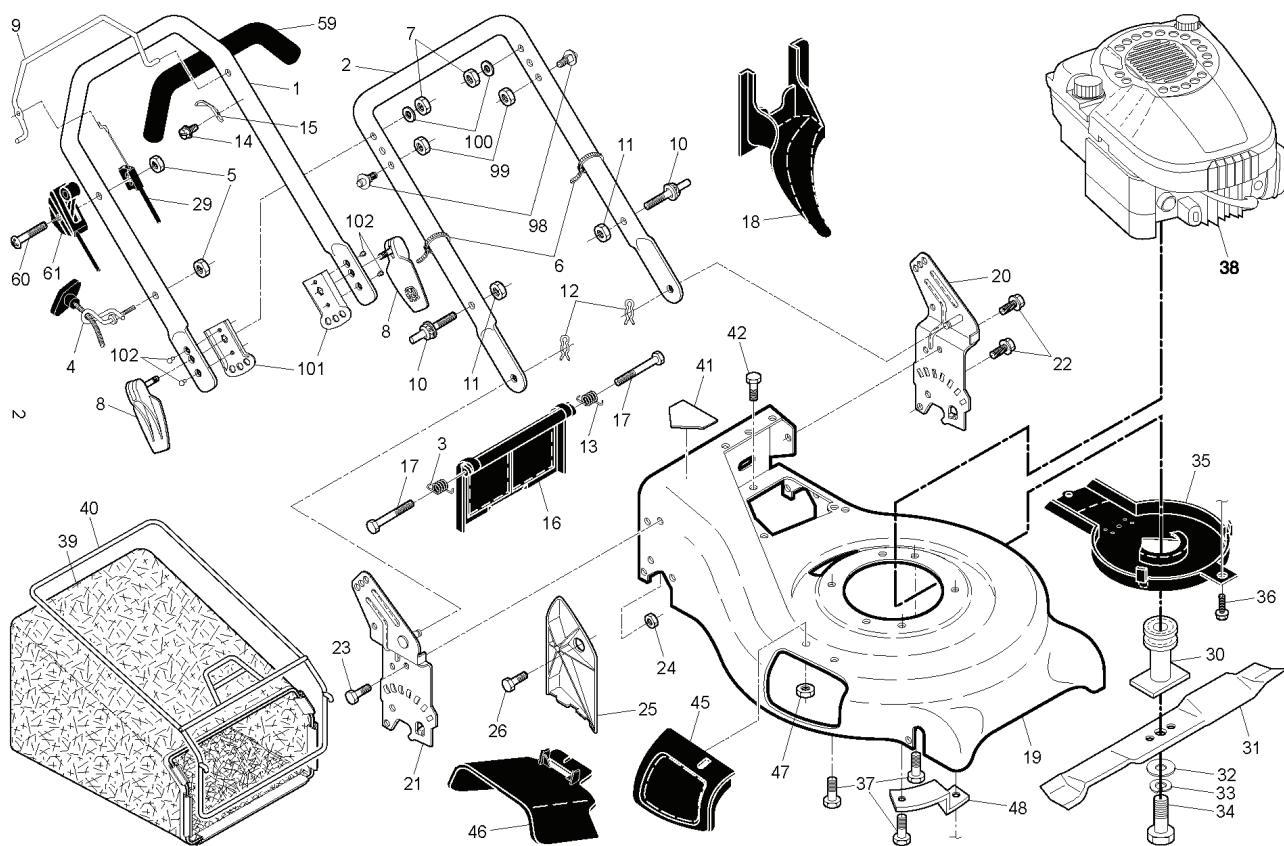

ROTARY LAWN MOWER -- MODEL NUMBER R 52S (96141006007) PRODUCT NUMBER 961 41 00-60

REF.	PART NO.	DESCRIPTION	REMARK	QTY.	KIT
1	532420835	HANDLE HALF		1	
2	532416703	HANDLE		1	
3	532405416	SPRING		1	
4	532194788	GUIDE		1	
5	532132004	NUT		1	
6	532066426	HOOP		1	
7	532400413	NUT		1	
8	532430679	KNOB		1	
9	532411083	CONTROL LEVER		1	
10	532188821	BOLT		1	
11	532751153	NUT		1	
12	532051793	PIN		1	
13	532405415	SPRING		1	
14	532750634	SCREW		1	
15	532125162	PLATE		1	
16	532408888	DEFLECTOR		1	
17	532184193	BOLT		1	
18	532198170	PLUG		1	
19	532408000	KIT.HGS.21.RGD.MC.ORG*SUBS/2*		1	
20	532418239	BRACKET.HNDL.ASM.21.RWGD.LT		1	
21	532418251	BRACKET.HNDL.ASM.21.RWGD.RT		1	
22	532428867	BOLT		1	
23	532163183	BOLT		1	
24	873800500	LOCK NUT		1	
25	532161333	PLATE		1	
26	532163409	SCREW		1	
29	532133107	WIRE		1	
30	532421176	ADAPTER		1	
31	532199377	MOWER BLADE		1	
32	532851074	WASHER		1	
33	532850263	WASHER		1	
34	532851084	SCREW		1	
35	532405843	SHEILD		1	
36	532192325	SCREW		1	
37	532150406	BOLT		1	
38	000000000	W/O DESCRIPTION	Engine, Briggs & Stratton, Model Number 126T02- 1155-B1 (Order parts from engine manufacturer)	1	
39	532410468	GBAG.947.10060.STGRY.GE*SUBS/2*		1	
40	532411951	FRAME		1	
41	532182166	DECAL		1	
42	817060410	SCREW		1	
45	532190510	DOOR		1	
46	532190512	DEFLECTOR		1	
47	532088349	NUT		1	
48	532190939	BRACKET		1	
59	532164265	HANDLE		1	
60	532420610	THROTTLE CONTROL		1	
61	532183365	SCREW		1	
98	532199255	PEN		1	
99	532751153	NUT		1	
100	532155415	WASHER		1	
101	532413534	BRACKET		1	
102	532199697	RIVET		1