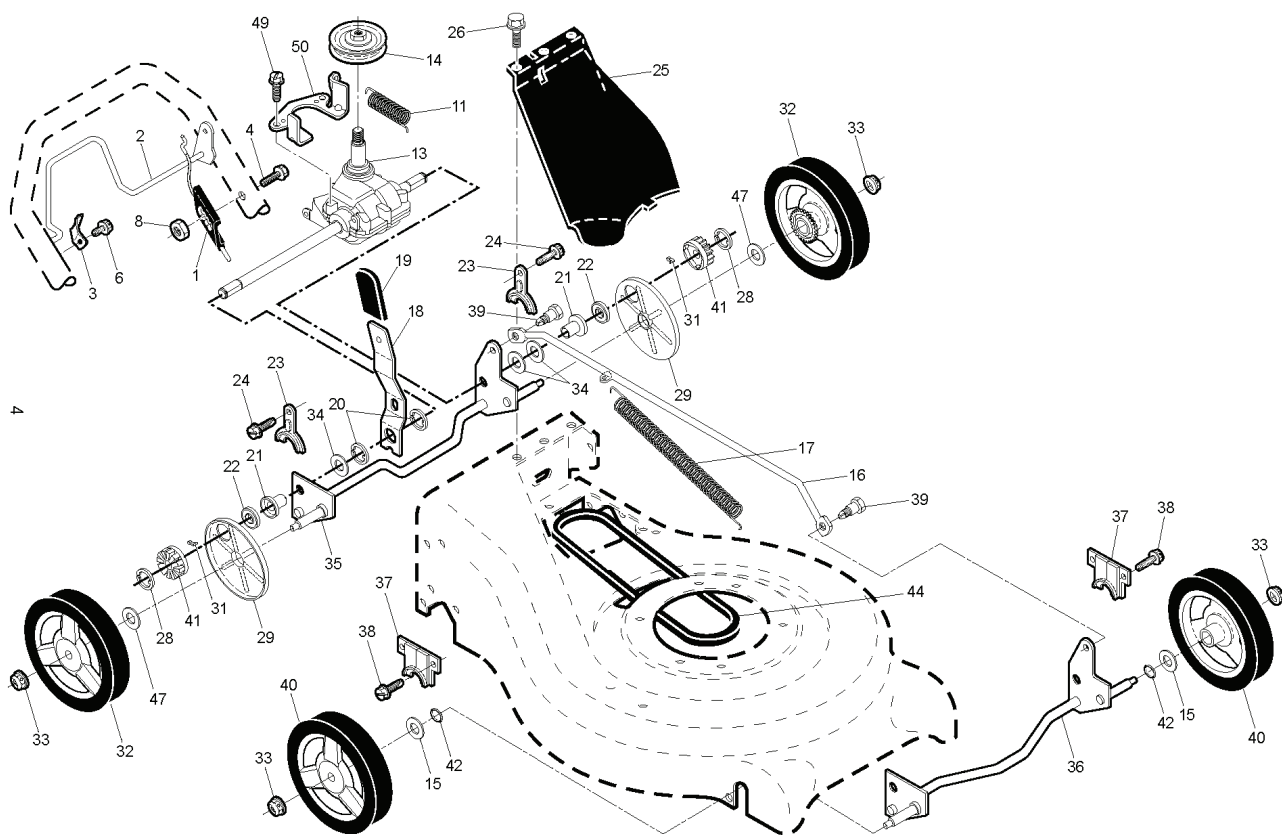

R52 S, 96141006007, 2009-09

SPARE PARTS LIST

ROTARY LAWN MOWER -- MODEL NUMBER R 52S (96141006007) PRODUCT NUMBER 961 41 00-60

REF.	PART NO.	DESCRIPTION	REMARK	QTY.	KIT
1	532406531	CABLE		1	
2	532417821	DRIVE CONTROL		1	
3	532164557	STOP		1	
4	532199687	SCREW		1	
6	532750634	SCREW		1	
44	532406557	BELT		1	
8	532191730	NUT		1	
11	532406558	SPRING		1	
13	532419213	GEARBOX ASSY		1	
14	532405703	PULLEY		1	
15	532088348	WASHER		1	
16	532407147	ROD		1	
17	532409616	SPRING		1	
18	532418866	SPRING		1	
19	532190069	KNOB		1	
20	812000022	RETAINER RING		1	
21	532412450	BEARING SUPPORT		1	
22	532191039	BEARING		1	
23	532164555	BRACKET		1	
24	817060410	SCREW		1	
25	532400783	COVER		1	
26	532750634	SCREW		1	
28	812000058	E-CLIP		1	
29	532189403	DUST COVER		1	
31	532404845	PAWL, DRIVE		1	
32	532413105	WHEEL & TIRE ASSY, REAR		1	
33	532409148	NUT		1	
34	532851226	WASHER		1	
35	532410922	SHAFT		1	
36	532410933	SHAFT		1	
37	532161463	BRACKET		1	
39	532407059	BOLT		1	
40	532410831	WHEEL		1	
41	532404835	PINION		1	
42	532197480	O-RING		1	
47	532067725	WASHER		1	
49	532163409	SCREW		1	
50	532413722	BRACKET.BELT.KEEPE/AUT*SUBS/2*		1	
38	532163409	SCREW		1	