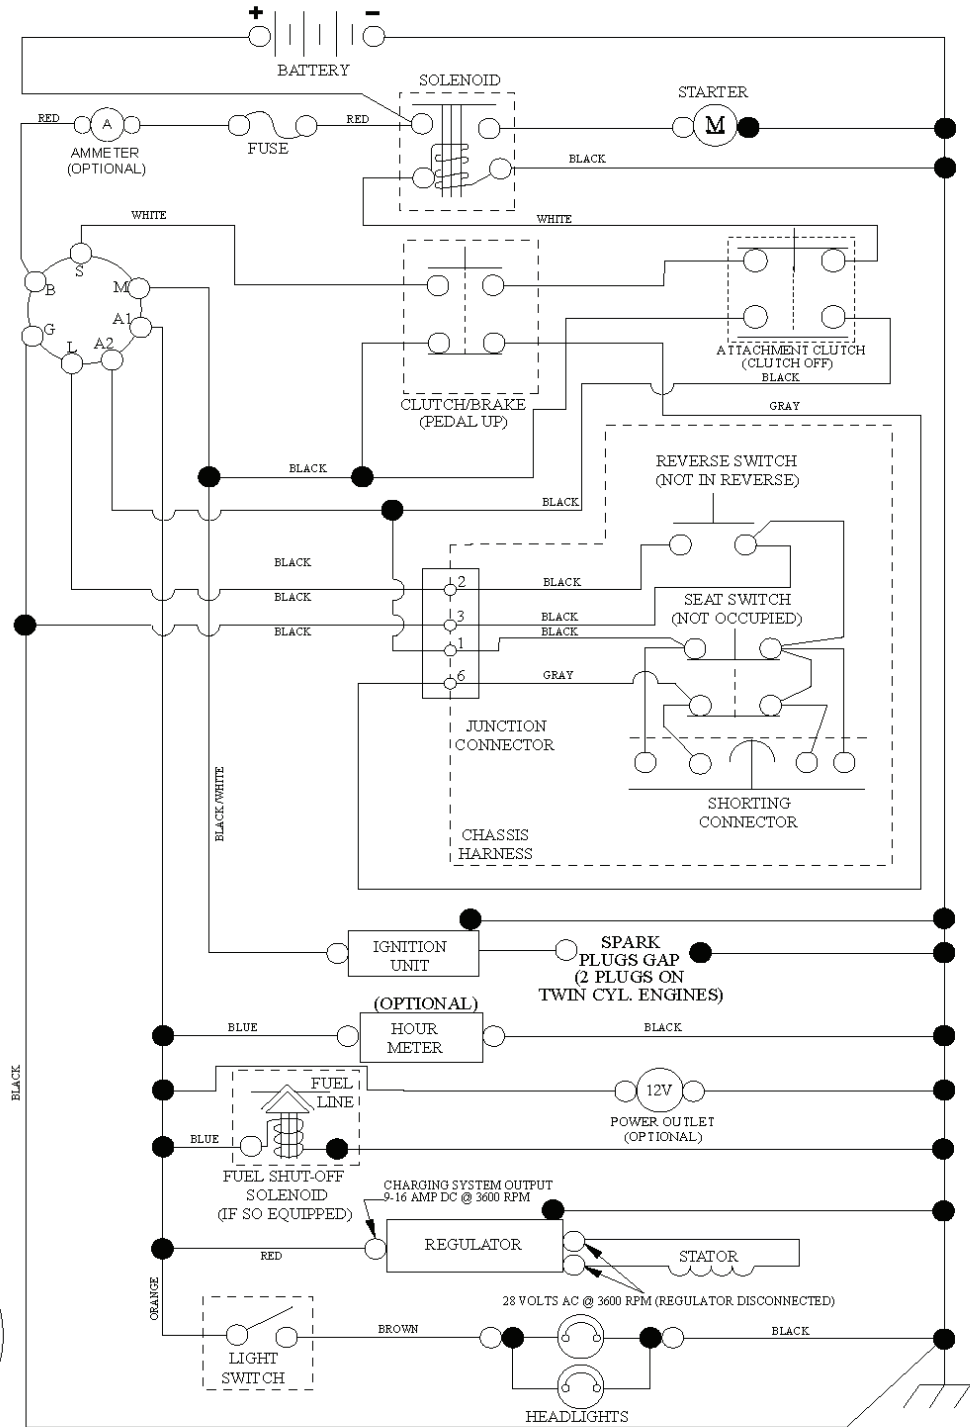

IGNITION SWITCH

POSITION	CIRCUIT "MAKE"
OFF	M+G+A1
RUN/OVERRIDE	B+A1
RUN	B+A1 L+A2
START	B + S + A1

03107

WIRING INSULATED CLIPS
NOTE: IF WIRING INSULATED CLIPS WERE REMOVED FOR SERVICING OF UNIT, THEY SHOULD BE RE-INSTALLED TO PROPERLY SECURE YOUR WIRING.