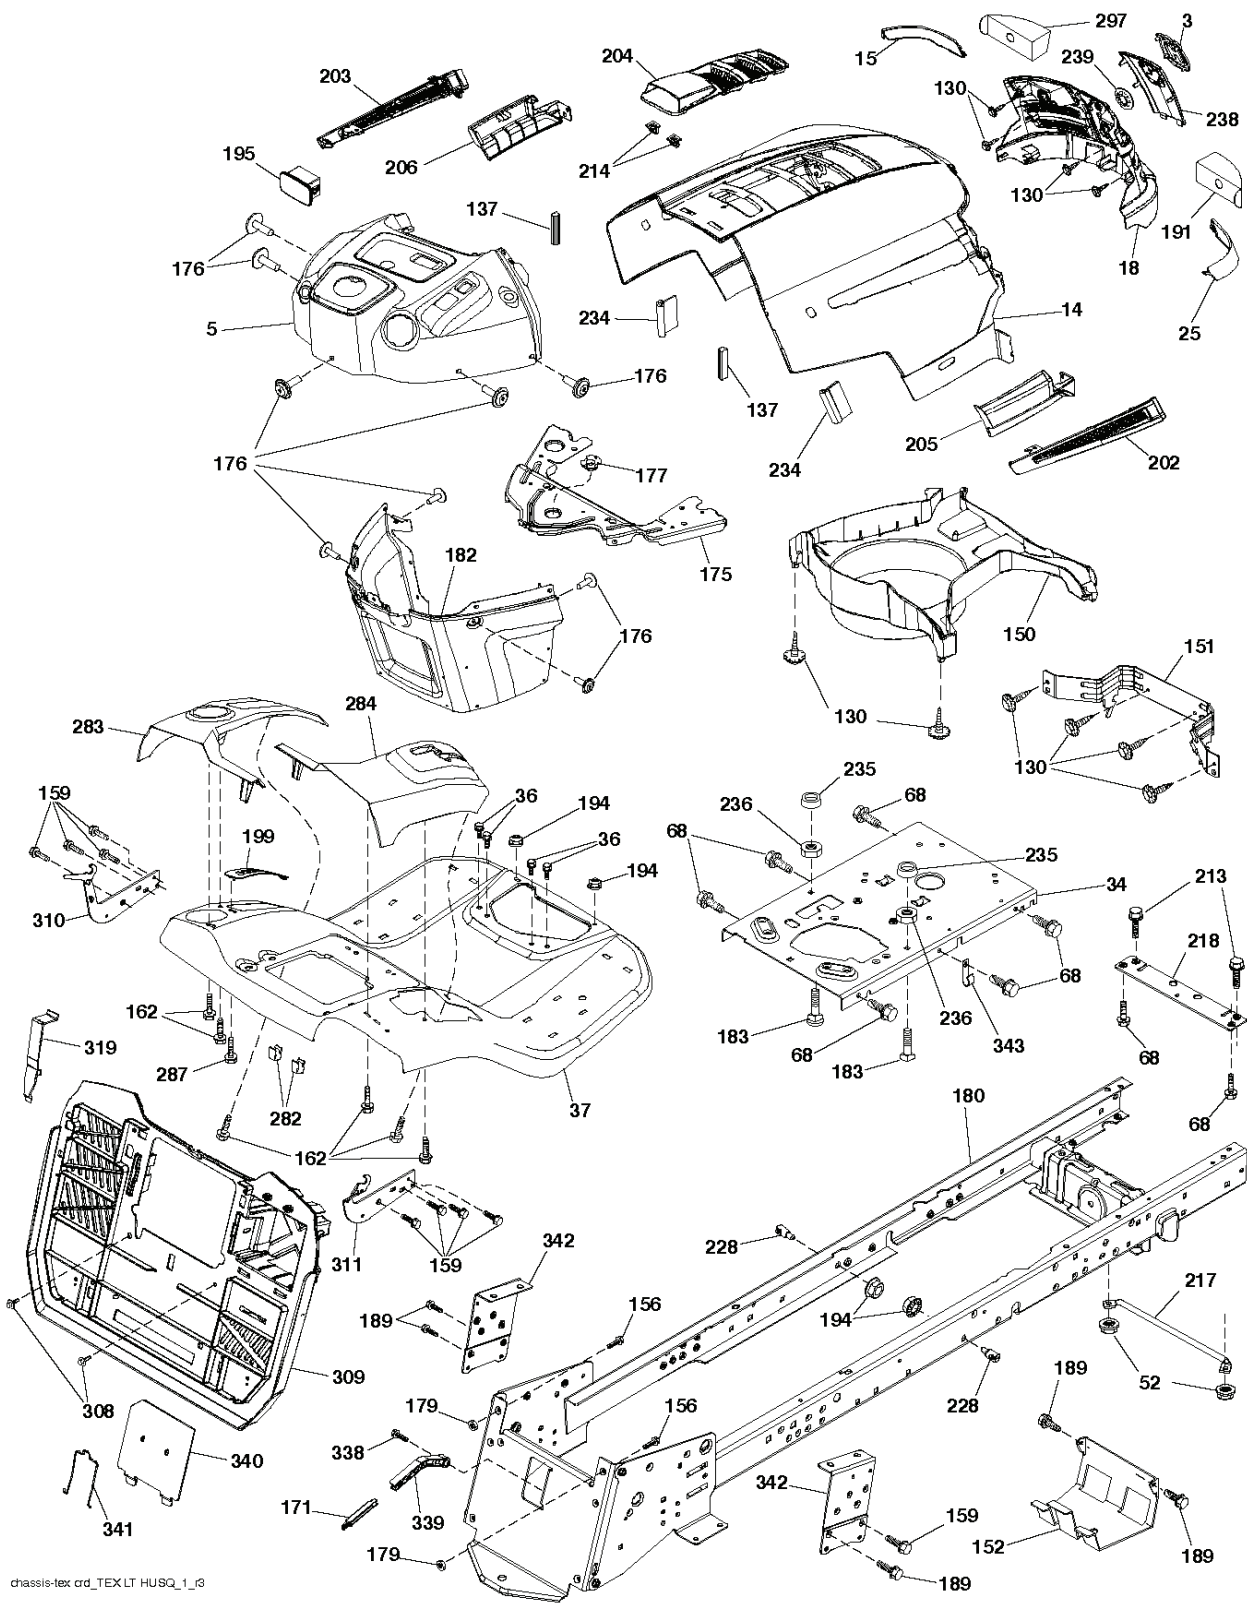

REF.	PART NO.	DESCRIPTION	REMARK	QTY.	KIT
3	532405012	LOGOTYPE		1	
5	532438964	DASH		1	
14	532441267	HOOD		1	
15	532441428	LENS		1	
18	532441368	GRILLE		1	
25	532441427	LENS		1	
34	532196125	PLATE		1	
36	817060512	SCREW		1	
37	532441419	FENDER		1	
52	873680500	NUT		1	
68	817490508	SCREW		1	
130	532416358	SCREW		1	
137	532407590	DAMPING PIECE		1	
150	532407537	AIR CONDUCTOR		1	
151	532407807	BRACKET		1	
152	532199535	SHIELD		1	
156	872140614	BOLT		1	
159	817000612	SCREW		1	
162	532142432	SCREW		1	
171	532441289	BAGGER		1	
175	532199472	PLATE		1	
176	532400776	SCREW		1	
177	532195228	BUSHING		1	
179	532168937	WASHER		1	
180	532435472	CHASSIS		1	
182	532407176	DASH		1	
183	874520520	BOLT		1	
189	817000512	SCREW		1	
191	532416501	INSERT		1	
194	873900500	NUT		1	
195	532447253	PLATE		1	
199	532418739	PLATE		1	
202	532441342	COVER		1	
203	532441343	COVER		1	
204	532441375	COVER		1	
205	532441344	SKIRT		1	
206	532441345	SKIRT		1	
213	874760512	BOLT		1	
214	532199145	CLIP		1	
217	532409167	ROD		1	
218	532196395	PLATE		1	
228	532195161	STUD		1	
234	532404742	DAMPING PIECE		1	
235	532406129	SPACER		1	
236	873930500	NUT		1	
238	532441374	SPARE PARTS		1	
239	532404883	CLIP		1	
282	532414110	CLIP		1	
283	532440531	CONSOLE		1	
284	532440530	CONSOLE		1	
287	817600406	SCREW		1	
297	532406665	INSERT		1	
308	532171877	BOLT		1	
309	532436626	BACK PLATE		1	
310	532446636	BRACKET		1	
311	532446637	BRACKET		1	
319	532174662	BRACKET		1	
338	532436640	BOLT		1	
339	532441288	LEVER		1	
340	532440931	DOOR		1	
341	532436638	LATCH		1	
342	532435938	SUPPORT		1	
343	532440749	CLIP		1