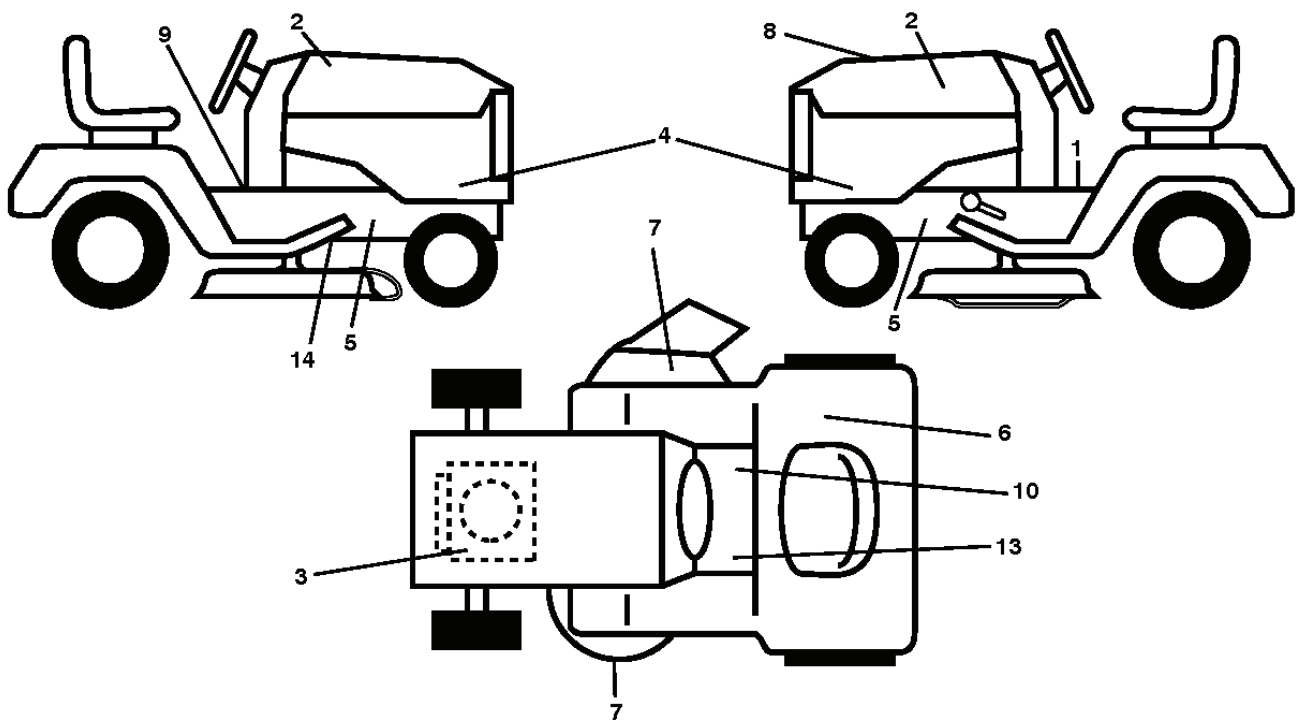

REF.	PART NO.	DESCRIPTION	REMARK	QTY.	KIT
1	532400389	LABEL		1	
2	581627301	DECAL		1	
3	532196841	DECAL		1	
4	532439955	DECAL		1	
5	532159736	DECAL		1	
6	532180432	DECAL		1	
7	532182166	DECAL		1	
8	532439837	DECAL		1	
9	532178302	DECAL		1	
10	532140837	DECAL		1	
13	532159737	DECAL		1	
14	532441189	DECAL		1	
--	532441409	PAD		1	
--	532441410	PAD		1	
--	532442744	DECAL		1	
--	532440901	DECAL		1