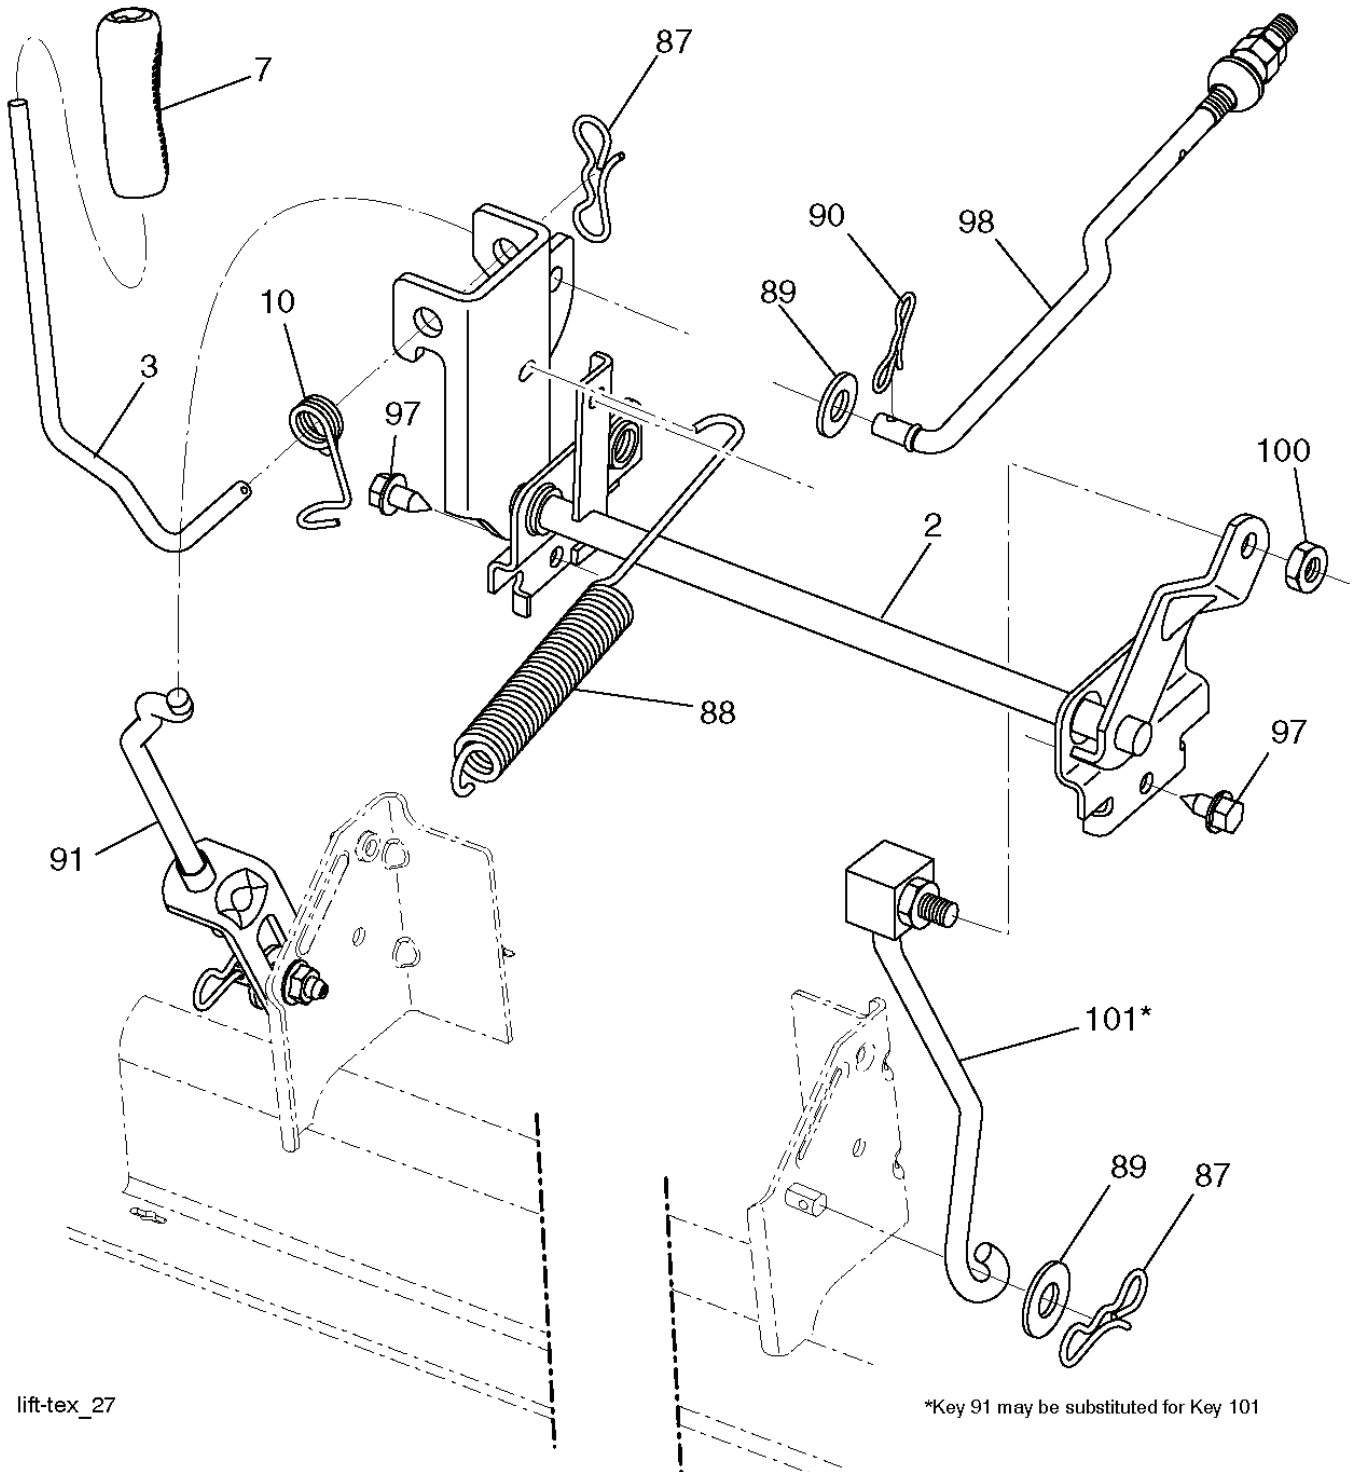

lift-tex_27

*Key 91 may be substituted for Key 101

REF.	PART NO.	DESCRIPTION	REMARK	QTY.	KIT
2	532436996	SHAFT		1	
3	532195231	LEVER		1	
7	532411555	GRIP		1	
10	532196314	SPRING		1	
87	532194209	SPRING		1	
88	532436995	SPRING		1	
89	819191912	WASHER		1	
90	532194208	PIN		1	
91	532195181	LINK		1	
97	817490608	SCREW		1	
98	532195270	LINK		1	
100	873930600	NUT		1	
101	532407003	LINK		1