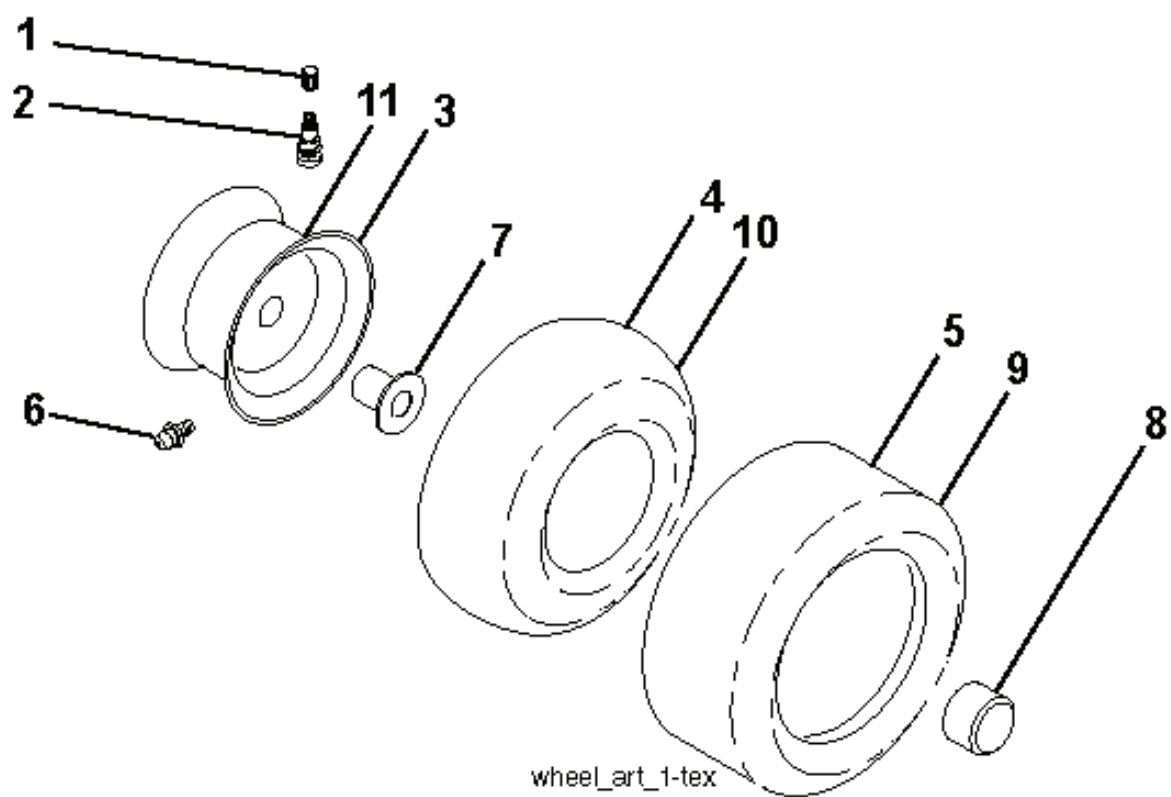

NON-REMOVABLE CONNECTIONS

REMOVABLE CONNECTIONS

seat-tex_6.5SL_2

REF.	PART NO.	DESCRIPTION	REMARK	QTY.	KIT
1	532439822	SEAT		1	
2	532180166	BRACKET		1	
3	532140675	STRAP		1	
6	873800600	NUT		1	
7	532124181	SPRING		1	
8	532171877	BOLT		1	
10	532196977	PLATE		1	
21	532171852	BOLT		1	
37	873800500	LOCK NUT		1	
40	532197661	HANDLE		1	
41	532198200	SPRING		1	
43	874760612	BOLT		1	
44	819133812	WASHER		1	

REF.	PART NO.	DESCRIPTION	REMARK	QTY.	KIT
1	532439740	STEERING WHEEL		1	
2	532195968	SHAFT		1	
4	532403087	SPINDLE		1	
5	532403088	SPINDLE		1	
6	532124931	WASHER		1	
7	532121748	WASHER		1	
8	812000029	RETAINER RING		1	
9	532121232	HUB CAP		1	
13	532121749	WASHER		1	
14	810040600	WASHER		1	
15	873540600	NUT		1	
16	532429373	SHAFT		1	
19	532194729	PLATE		1	
20	532441425	COVER		1	
21	532186737	ADAPTER		1	
22	532420537	SUPPORT		1	
26	532439743	HUB CAP		1	
28	817000612	SCREW		1	
33	810040500	WASHER		1	
35	532194732	PLATE		1	
45	819113812	WASHER		1	
53	532188967	WASHER		1	
57	532407465	BRACKET		1	
58	532194747	BOLT		1	
59	532194748	WASHER		1	
60	873971000	NUT		1	
61	532194740	LINK		1	
62	532194741	LINK		1	
63	817000512	SCREW		1	
64	532199849	SPRING RETAINER		1	
66	871020748	BOLT		1	
67	532194737	BUSHING		1	
68	873900700	NUT		1	
69	532199162	WASHER		1	
70	532196197	BRACKET		1	
71	532190752	SHAFT		1	
72	532428982	BOLT		1	
122	532444962	CAP		1	

REF.	PART NO.	DESCRIPTION	REMARK	QTY.	KIT
1	532059192	CAP VALVE		1	
2	532065139	NIPPLE		1	
3	532138336	RIM	Front 6"	1	
4	532059904	HOSE	(Service Item Only)	1	
5	532106222	TIRE	Front 15" x 6.0"-6"	1	
6	532124957	FITTING	(Front Wheel Only)	1	
7	532124959	BEARING	(Front Wheel Only)	1	
8	532175039	HUB CAP		1	
9	532420531	TIRE	Rear 18" x 9.5"-8"	1	
10	532124926	HOSE	(Service Item Only)	1	
11	532138337	RIM SPROCKET	Rear 8"	1	
--	532144334	SEALING FOAM		1	