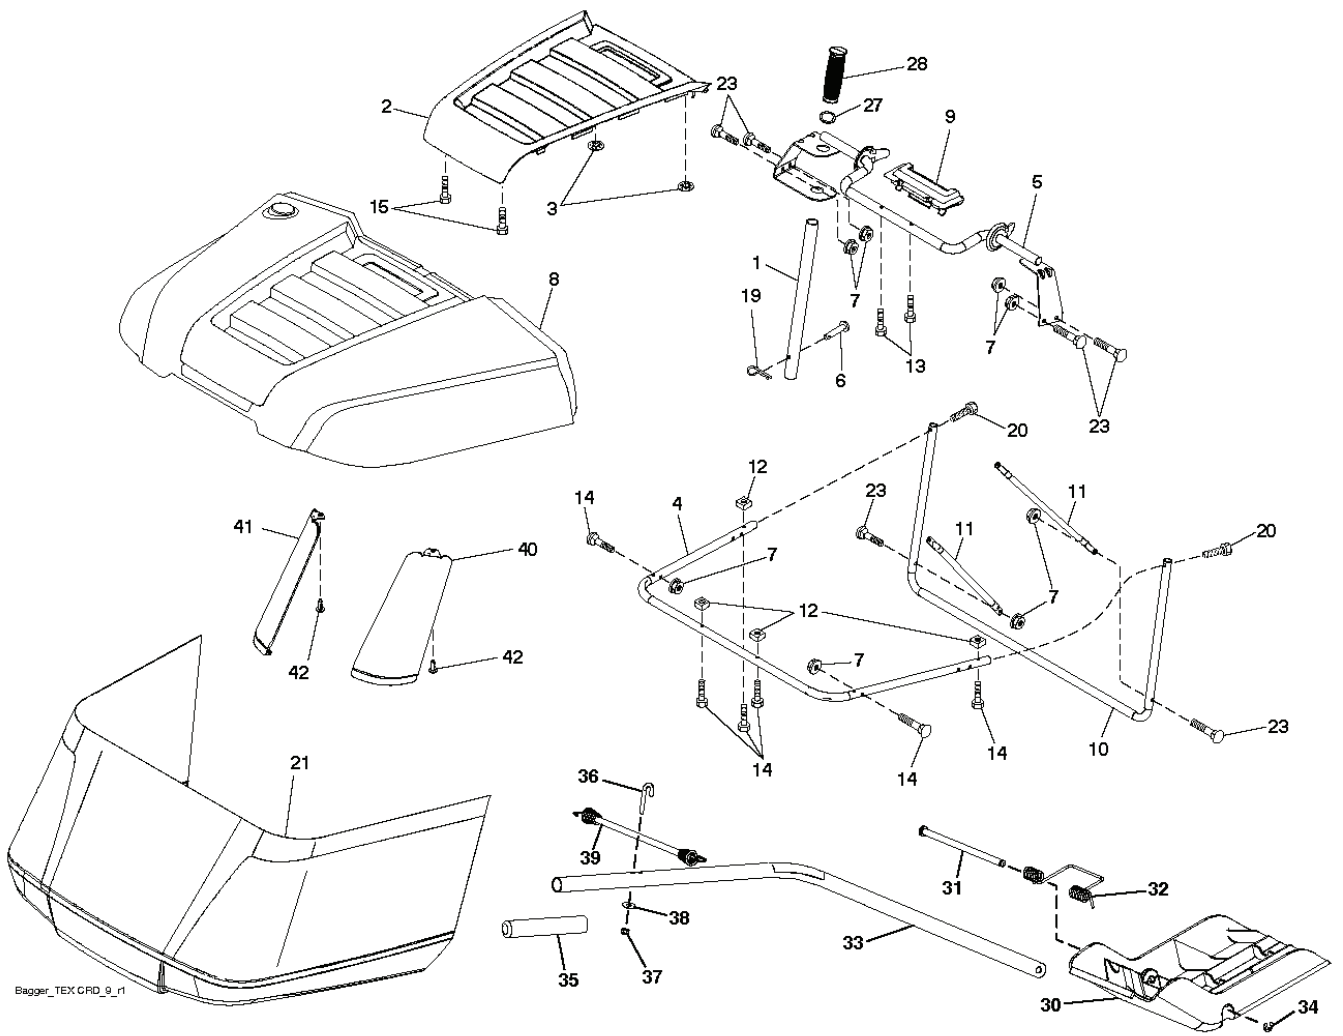

Bagger_TEX.CPD_9_r1

REF.	PART NO.	DESCRIPTION	REMARK	QTY.	KIT
1	532428610	TUBE		1	
2	532441358	BAGGER		1	
3	532413808	NUT		1	
4	532439612	TUBE		1	
5	532417632	FRAME		1	
6	532126875	RIVET		1	
7	873900400	NUT		1	
8	532435165	COVER		1	
9	532417629	INSERT		1	
10	532436770	FRAME		1	
11	532436771	BRACE		1	
12	532421793	NUT SQUARE		1	
13	532421780	SCREW		1	
14	532421800	BOLT		1	
15	532421801	SCREW		1	
19	532194208	PIN		1	
20	585368801	BOLT		1	
21	532441261	COVER		1	
23	872040410	BOLT		1	
27	532421262	GROMMET		1	
28	532165787	HANDLE		1	
30	532437452	PLUG		1	
31	532435861	PEN		1	
32	532437454	SPRING		1	
33	532438451	SHAFT		1	
34	532437988	RING		1	
35	532439139	GRIP		1	
36	532439098	BOLT		1	
37	532069180	NUT		1	
38	819070818	WASHER		1	
39	532439242	BUBGEE		1	
40	532439418	SUPPORT		1	
41	532439435	SUPPORT		1	
42	532440428	CLIP		1