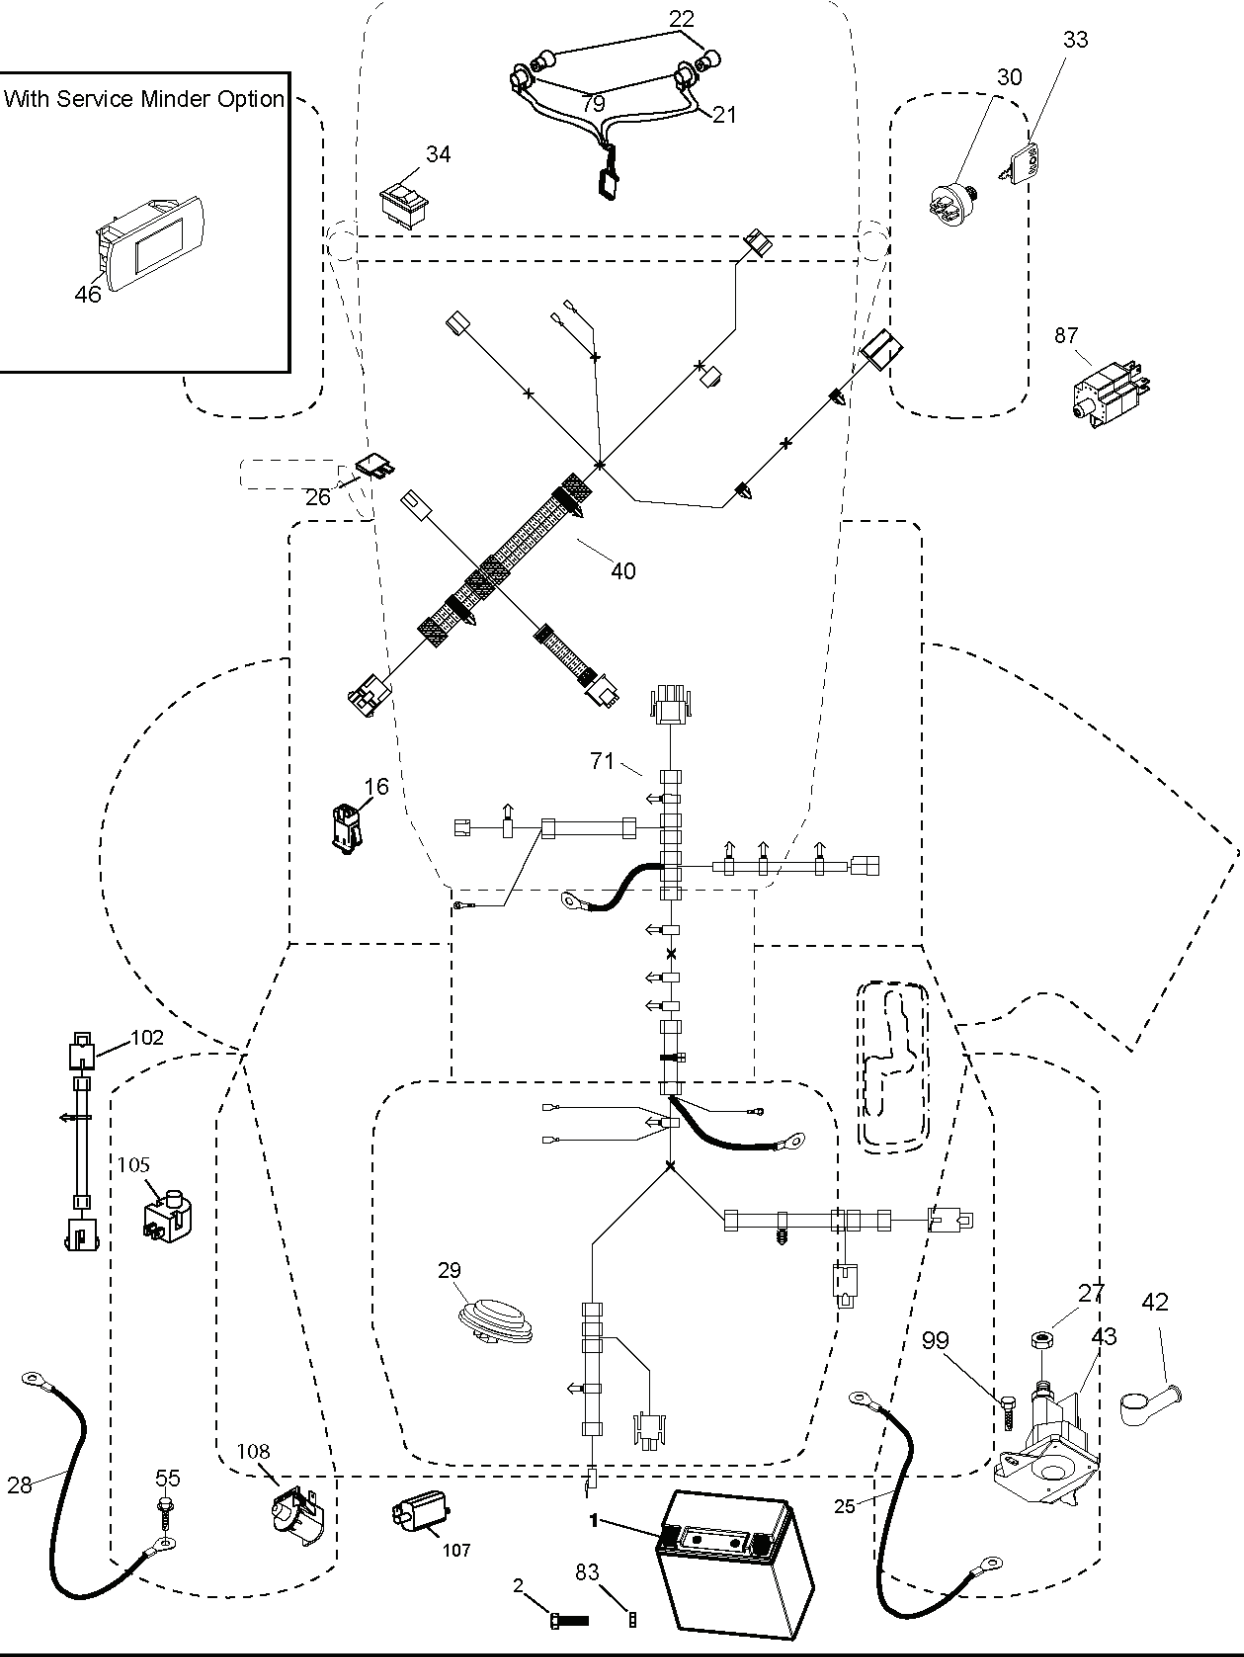

TC03S

With Service Minder Option

REF.	PART NO.	DESCRIPTION	REMARK	QTY.	KIT
1	532437157	BATTERY		1	
2	532440923	SCREW		1	
16	532176138	MICRO SWITCH		1	
21	532400252	HARNESS		1	
22	532004152	BULB		1	
25	532437163	CABLE		1	
26	532175158	FUSE		1	
27	873510400	NUT		1	
28	532437163	CABLE		1	
29	532401545	SWITCH		1	
30	532193350	IGNITION MODULE		1	
33	532411935	KEY		1	
34	532110712	SWITCH		1	
40	532421002	HARNESS		1	
42	532131563	COVER		1	
43	532192507	SOLENOID		1	
55	817060512	SCREW		1	
71	532440819	HARNESS		1	
79	532175242	HOLDER		1	
83	532436774	NUT		1	
87	532421060	SWITCH		1	
99	817720408	SCREW		1	
102	532404454	CABLE		1	
105	532407568	SWITCH		1	
107	532180379	SWITCH FBI		1	
108	532421062	SWITCH		1