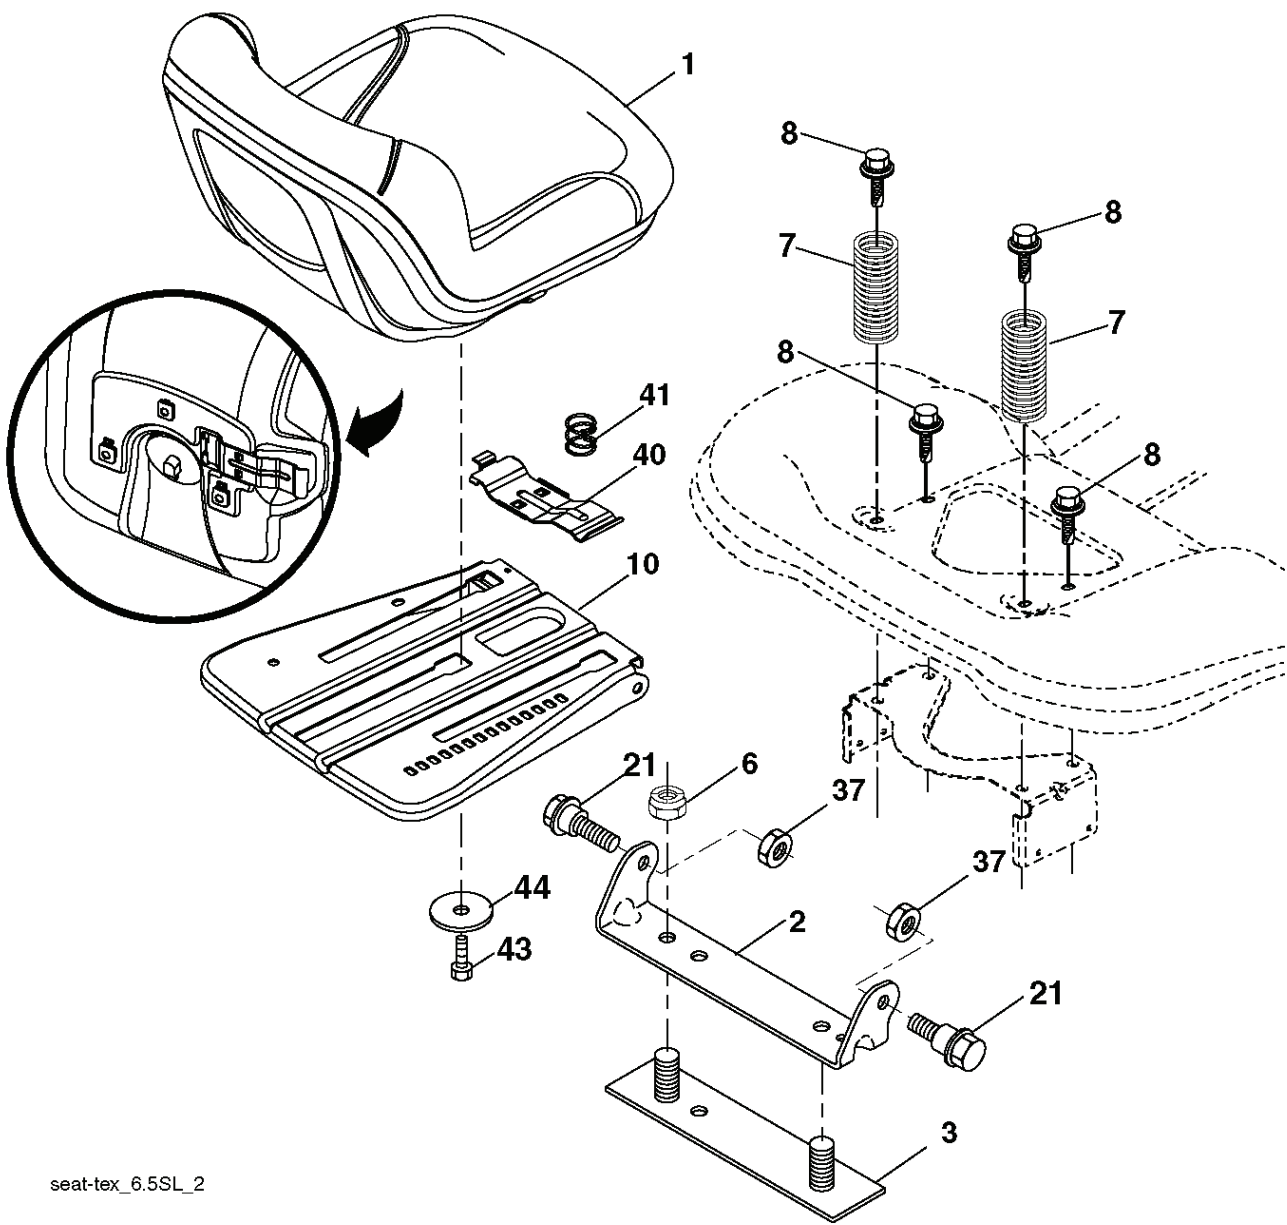

seat-tex_6.5SL_2

REF.	PART NO.	DESCRIPTION	REMARK	QTY.	KIT
1	532439822	SEAT		1	
2	532180166	BRACKET		1	
3	532140675	STRAP		1	
6	873800600	NUT		1	
7	532124181	SPRING		1	
8	532171877	BOLT		1	
10	532196977	PLATE		1	
21	532171852	BOLT		1	
37	873800500	LOCK NUT		1	
40	532197661	HANDLE		1	
41	532198200	SPRING		1	
43	874760612	BOLT		1	
44	819133812	WASHER		1