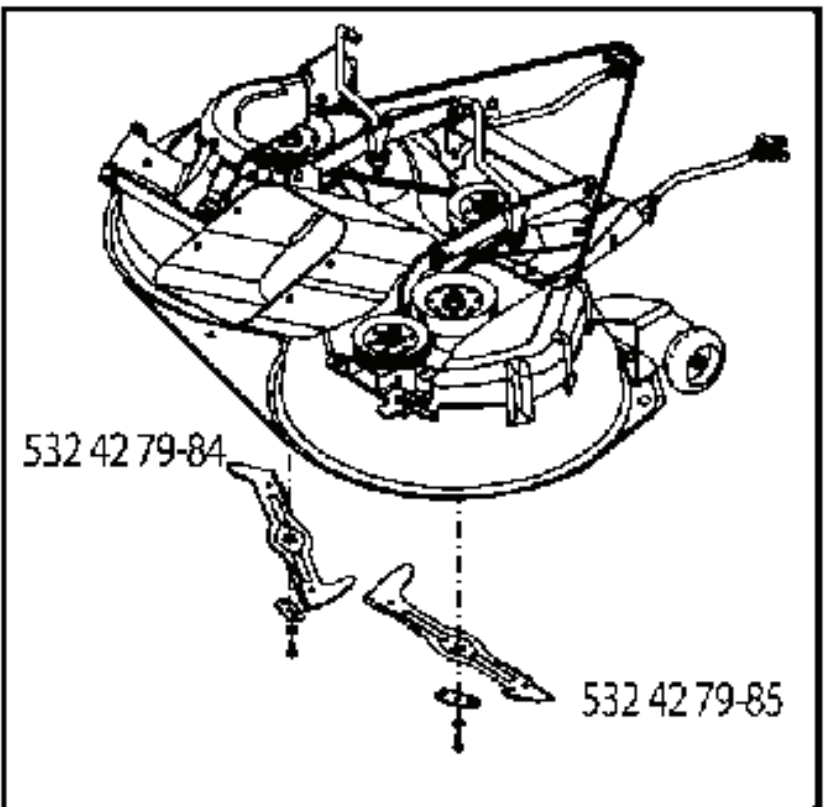

REF.	PART NO.	DESCRIPTION	REMARK	QTY.	KIT
1	532059192	CAP VALVE		1	
2	532065139	NIPPLE		1	
3	532138336	RIM	Front 6"	1	
4	532059904	HOSE	(Service Item Only)	1	
5	532106222	TIRE	Front 15" x 6.0"-6"	1	
6	532124957	FITTING	(Front Wheel Only)	1	
7	532124959	BEARING	(Front Wheel Only)	1	
8	532175039	HUB CAP		1	
9	532420531	TIRE	Rear 18" x 9.5"-8"	1	
10	532124926	HOSE	(Service Item Only)	1	
11	532138337	RIM SPROCKET	Rear 8"	1	
--	532144334	SEALING FOAM		1	