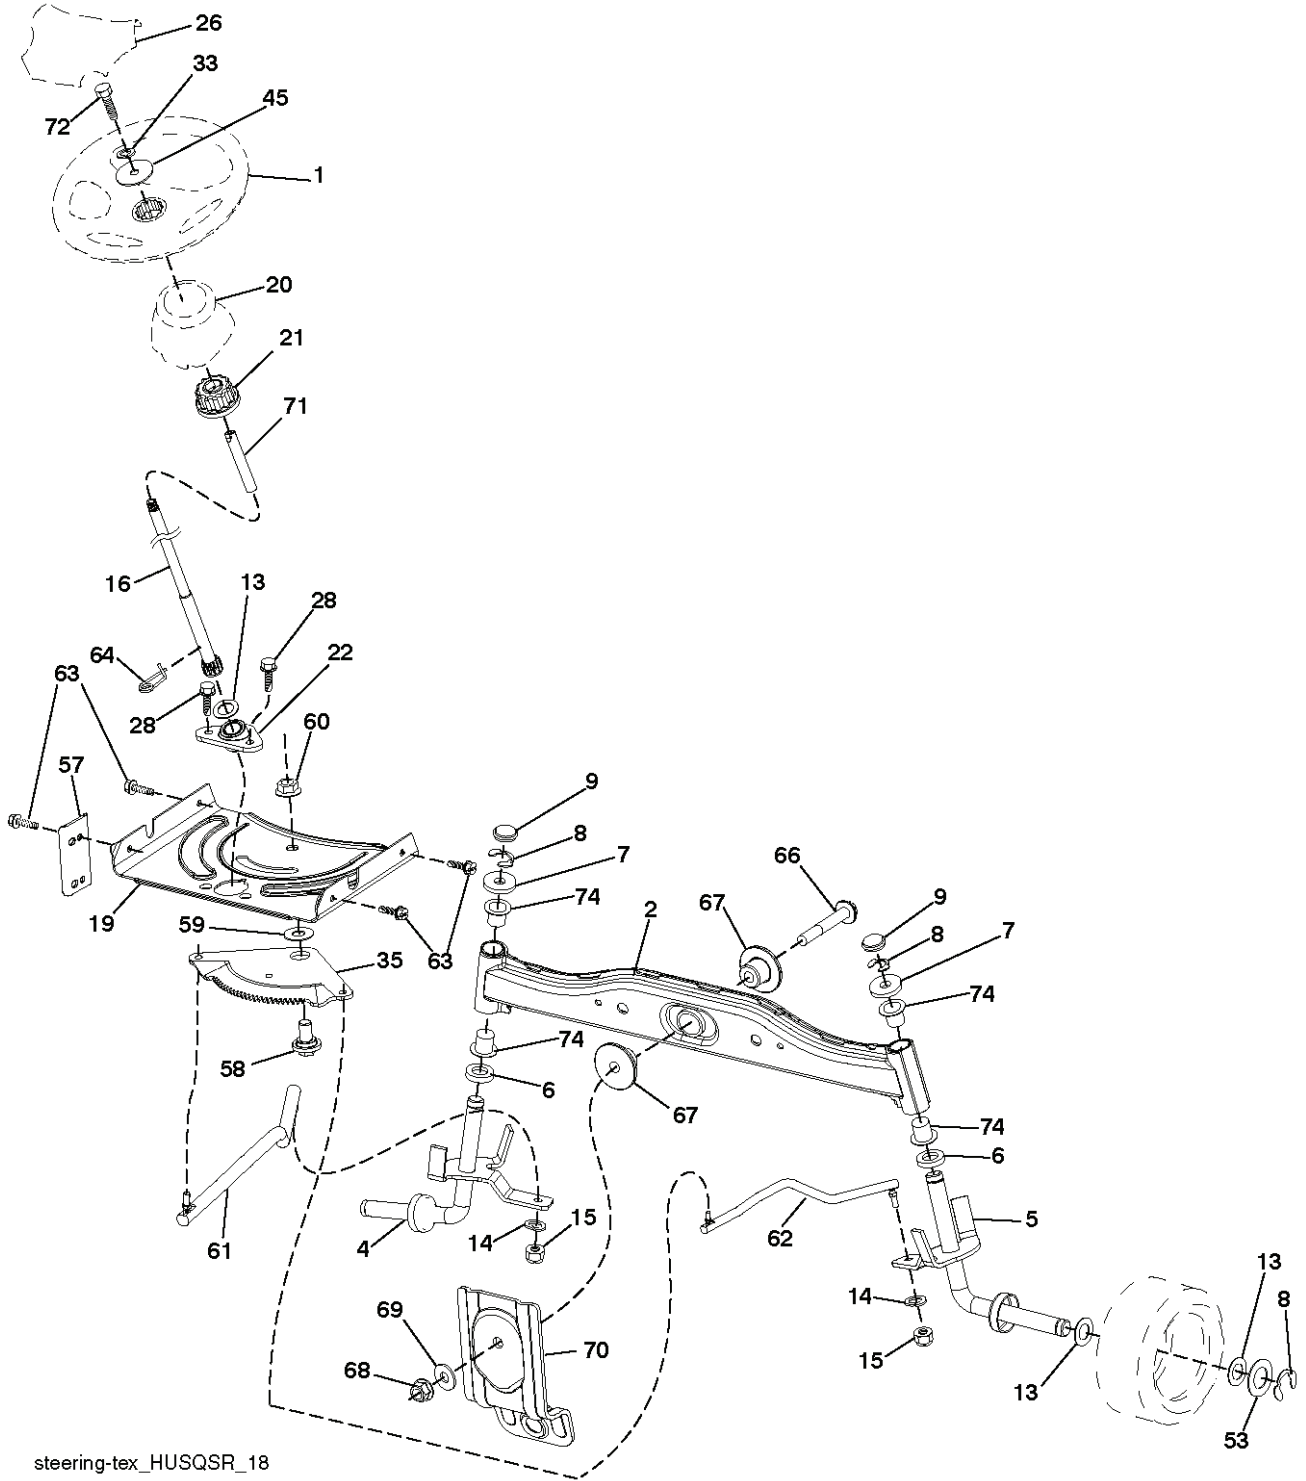

REF.	PART NO.	DESCRIPTION	REMARK	QTY.	KIT
1	532434555	CUTTING DECK		0	
2	532195161	STUD		0	
3	873900500	NUT		0	
4	532417645	BRACKET		0	
5	817000510	BOLT		0	
6	532418863	ARM		0	
8	532420252	ARM		0	
9	532199092	SPACER		0	
10	817000616	SCREW		0	
11	532137729	SCREW		0	
13	872110612	BOLT		0	
14	532156085	BELT GUIDE		0	
15	532146763	PULLEY		0	
16	873900600	NUT		0	
17	532400234	NUT		0	
18	532187690	WASHER		0	
19	532110485	BEARING		0	
20	532173984	SCREW		0	
22	532175820	PULLEY		0	
23	817490628	SCREW		0	
24	819132012	WASHER		0	
25	532420253	BELT GUARD		0	
26	532430313	COVER		0	
27	532419271	BELT		0	
28	532417344	DEFLECTOR		0	
29	532420895	HINGE PIN		0	
30	532197026	TORSION SPRING		0	
31	532110452	NUT		0	
32	532197251	SPRING		0	
33	532187281	BEARING HOUSING		0	
34	532192872	SHAFT ASSY		0	
35	532419273	RIDE ON BLADE		0	
36	532193003	SCREW		0	
38	532196539	BOLT		0	
39	532105304	HUB CAP		0	
43	532416877	PULLEY		0	
76	532415598	HOSE COUPLING		0	
--	532192870	SPINDLE		0	
--	532438109	CUTTING DECK		0	

---

REF.	PART NO.	DESCRIPTION	REMARK	QTY.	KIT
2	532422027	SHAFT		0	
3	532195231	LEVER		0	
7	532411555	GRIP		0	
10	532196314	SPRING		0	
87	532194209	SPRING		0	
88	532410710	SPRING		0	
89	819191912	WASHER		0	
90	532194208	PIN		0	
91	532195181	LINK		0	
97	817000612	SCREW		0	
98	532195264	LINK		0	
100	873930600	NUT		0	
101	532407003	LINK		0	
113	819171912	WASHER		0	

●  
NON-REMOVABLE CONNECTIONS

○  
REMOVABLE CONNECTIONS

seat-tex\_6-tex LT

---

REF.	PART NO.	DESCRIPTION	REMARK	QTY.	KIT
1	532424067	SEAT		0	
2	532180166	BRACKET		0	
3	532140675	STRAP		0	
6	873800600	NUT		0	
7	532124181	SPRING		0	
8	532171877	BOLT		0	
10	532196977	PLATE		0	
21	532171852	BOLT		0	
37	873800500	LOCK NUT		0	
40	532197661	HANDLE		0	
41	532198200	SPRING		0	
43	874760612	BOLT		0	
44	819133812	WASHER		0	