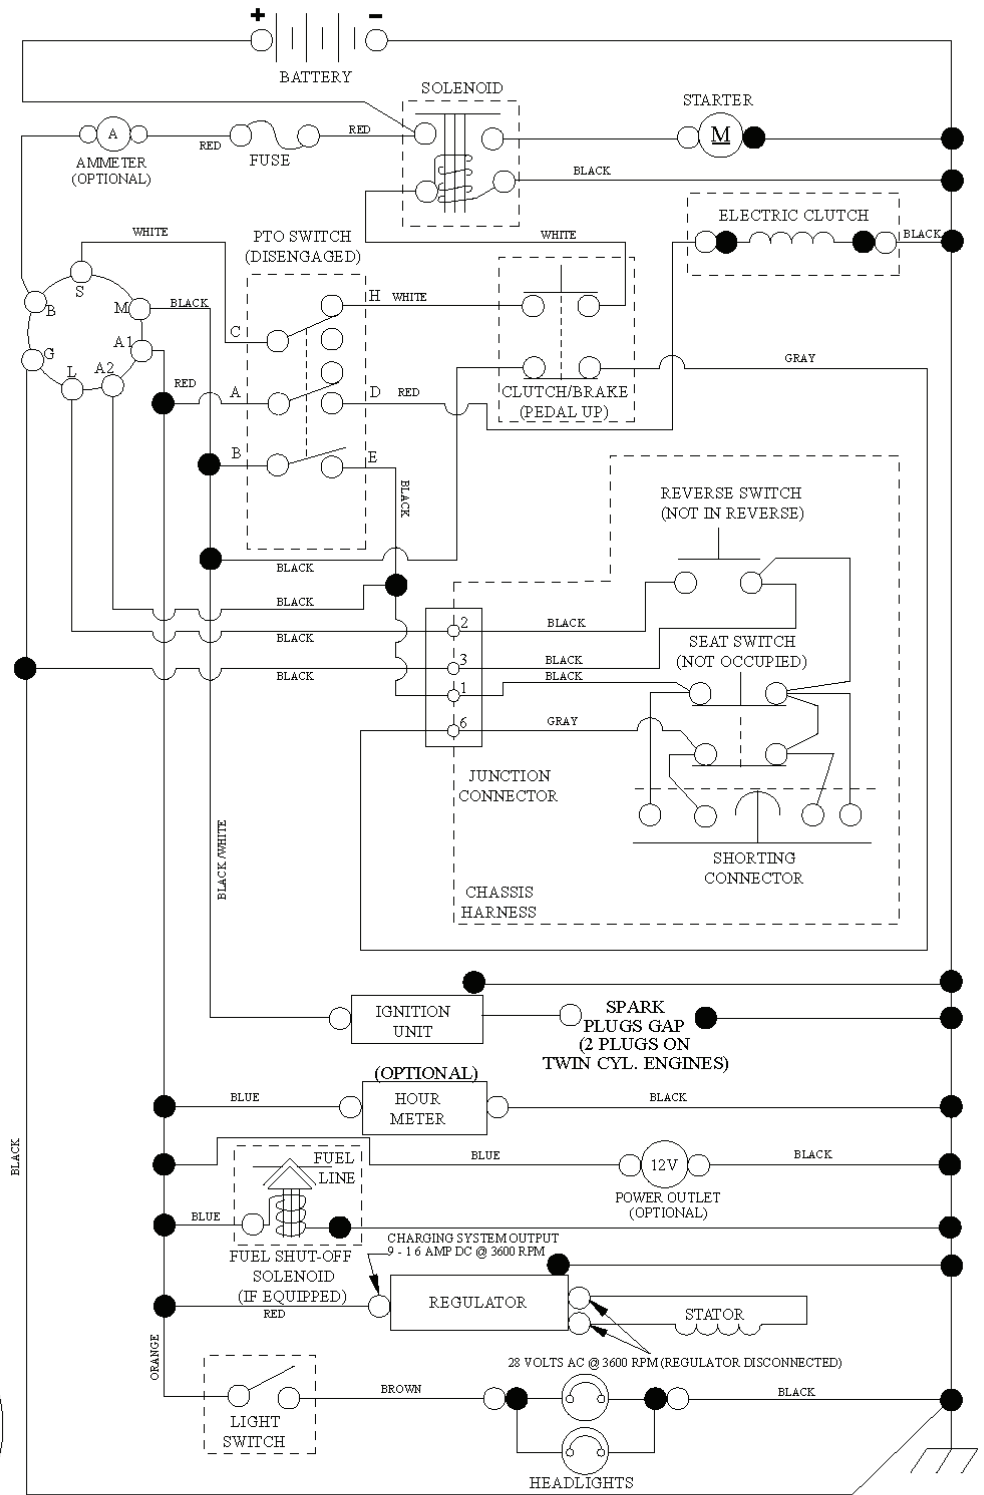

---

REF.	PART NO.	DESCRIPTION	REMARK	QTY.	KIT
796032	586617101	AIR FILTER		0	
394358	582288363	FUEL FILTER		0	
QC12YC	531029776	SPARK PLUG		0	
532125907	532125907	BELT		0	
532419271	532419271	BELT		0	
532419273	532419273	RIDE ON BLADE		0	

REF.	PART NO.	DESCRIPTION	REMARK	QTY.	KIT
1	532434555	CUTTING DECK		0	
2	532195161	STUD		0	
3	873900500	NUT		0	
4	532417645	BRACKET		0	
5	817000510	BOLT		0	
6	532418863	ARM		0	
8	532420252	ARM		0	
9	532199092	SPACER		0	
10	817000616	SCREW		0	
11	532137729	SCREW		0	
13	872110612	BOLT		0	
14	532156085	BELT GUIDE		0	
15	532146763	PULLEY		0	
16	873900600	NUT		0	
17	532400234	NUT		0	
18	532187690	WASHER		0	
19	532110485	BEARING		0	
20	532173984	SCREW		0	
22	532175820	PULLEY		0	
23	817490628	SCREW		0	
24	819132012	WASHER		0	
25	532420253	BELT GUARD		0	
26	532430313	COVER		0	
27	532419271	BELT		0	
28	532417344	DEFLECTOR		0	
29	532420895	HINGE PIN		0	
30	532197026	TORSION SPRING		0	
31	532110452	NUT		0	
32	532197251	SPRING		0	
33	532187281	BEARING HOUSING		0	
34	532192872	SHAFT ASSY		0	
35	532419273	RIDE ON BLADE		0	
36	532193003	SCREW		0	
38	532196539	BOLT		0	
39	532105304	HUB CAP		0	
43	532416877	PULLEY		0	
76	532415598	HOSE COUPLING		0	
--	532192870	SPINDLE		0	
--	532438109	CUTTING DECK		0	

---

REF.	PART NO.	DESCRIPTION	REMARK	QTY.	KIT
2	532422027	SHAFT		0	
3	532195231	LEVER		0	
7	532411555	GRIP		0	
10	532196314	SPRING		0	
87	532194209	SPRING		0	
88	532410710	SPRING		0	
89	819191912	WASHER		0	
90	532194208	PIN		0	
91	532195181	LINK		0	
97	817000612	SCREW		0	
98	532195264	LINK		0	
100	873930600	NUT		0	
101	532407003	LINK		0	
113	819171912	WASHER		0	