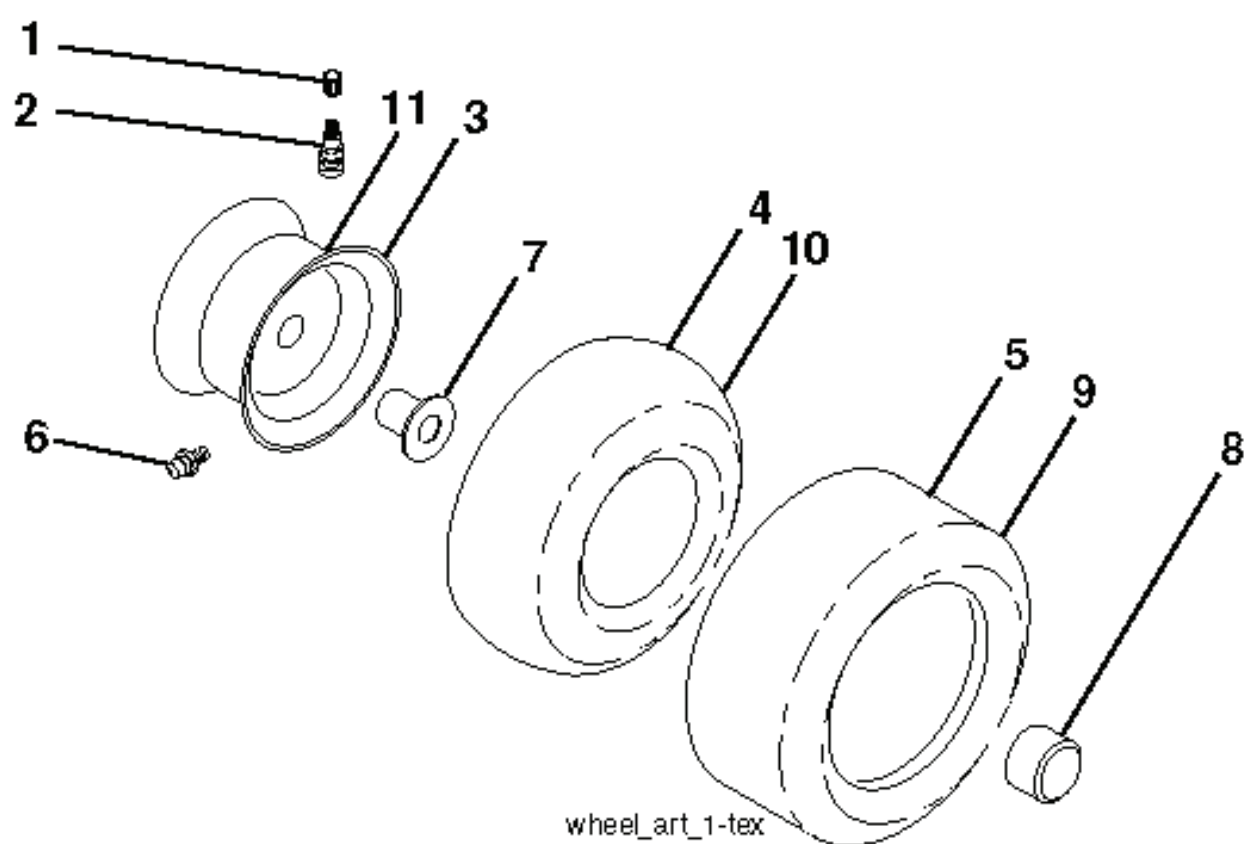

PTO SWITCH (MATING SIDE)

IGNITION SWITCH

POSITION	CIRCUIT	"MAKE"
OFF	M+G+A1	
RUN/OVERRIDE	B+A1	
RUN	B+A1	L+A2
START	B+S+A1	

CHASSIS HARNESS CONNECTOR (MATING SIDE)

DASH HARNESS CONNECTOR

WIRING INSULATED CLIPS  
NOTE: IF WIRING INSULATED CLIPS WERE REMOVED FOR SERVICING OF UNIT, THEY SHOULD BE RE-INSTALLED TO PROPERLY SECURE YOUR WIRING.

●  
NON-REMOVABLE CONNECTIONS

○  
REMOVABLE CONNECTIONS

seat-tex\_6-tex LT

---

REF.	PART NO.	DESCRIPTION	REMARK	QTY.	KIT
1	532424067	SEAT		0	
2	532180166	BRACKET		0	
3	532140675	STRAP		0	
6	873800600	NUT		0	
7	532124181	SPRING		0	
8	532171877	BOLT		0	
10	532196977	PLATE		0	
21	532171852	BOLT		0	
37	873800500	LOCK NUT		0	
40	532197661	HANDLE		0	
41	532198200	SPRING		0	
43	874760612	BOLT		0	
44	819133812	WASHER		0	

steering-tex\_HUSQSR\_18

REF.	PART NO.	DESCRIPTION	REMARK	QTY.	KIT
1	532416480	STEERING WHEEL		0	
2	532418168	AXLE		0	
4	532416845	SPINDLE		0	
5	532416846	SPINDLE		0	
6	532124931	WASHER		0	
7	532121748	WASHER		0	
8	812000029	RETAINER RING		0	
9	532121232	HUB CAP		0	
13	532121749	WASHER		0	
14	810040600	WASHER		0	
15	873540600	NUT		0	
16	532429373	SHAFT		0	
19	532194729	PLATE		0	
20	532411139	STEERING COLUMN TUBE		0	
21	532186737	ADAPTER		0	
22	532420537	SUPPORT		0	
26	532415987	KNOB		0	
28	817000612	SCREW		0	
33	810040500	WASHER		0	
35	532194732	PLATE		0	
45	819113812	WASHER		0	
53	532188967	WASHER		0	
57	532407465	BRACKET		0	
58	532194747	BOLT		0	
59	532194748	WASHER		0	
60	873971000	NUT		0	
61	532194740	LINK		0	
62	532194741	LINK		0	
63	817000512	SCREW		0	
64	532199849	SPRING RETAINER		0	
66	871020748	BOLT		0	
67	532194737	BUSHING		0	
68	873900700	NUT		0	
69	532199162	WASHER		0	
70	532417065	BRACKET		0	
71	532190752	SHAFT		0	
72	532428982	BOLT		0	
74	532124937	BEARING COL. STRG.		0	