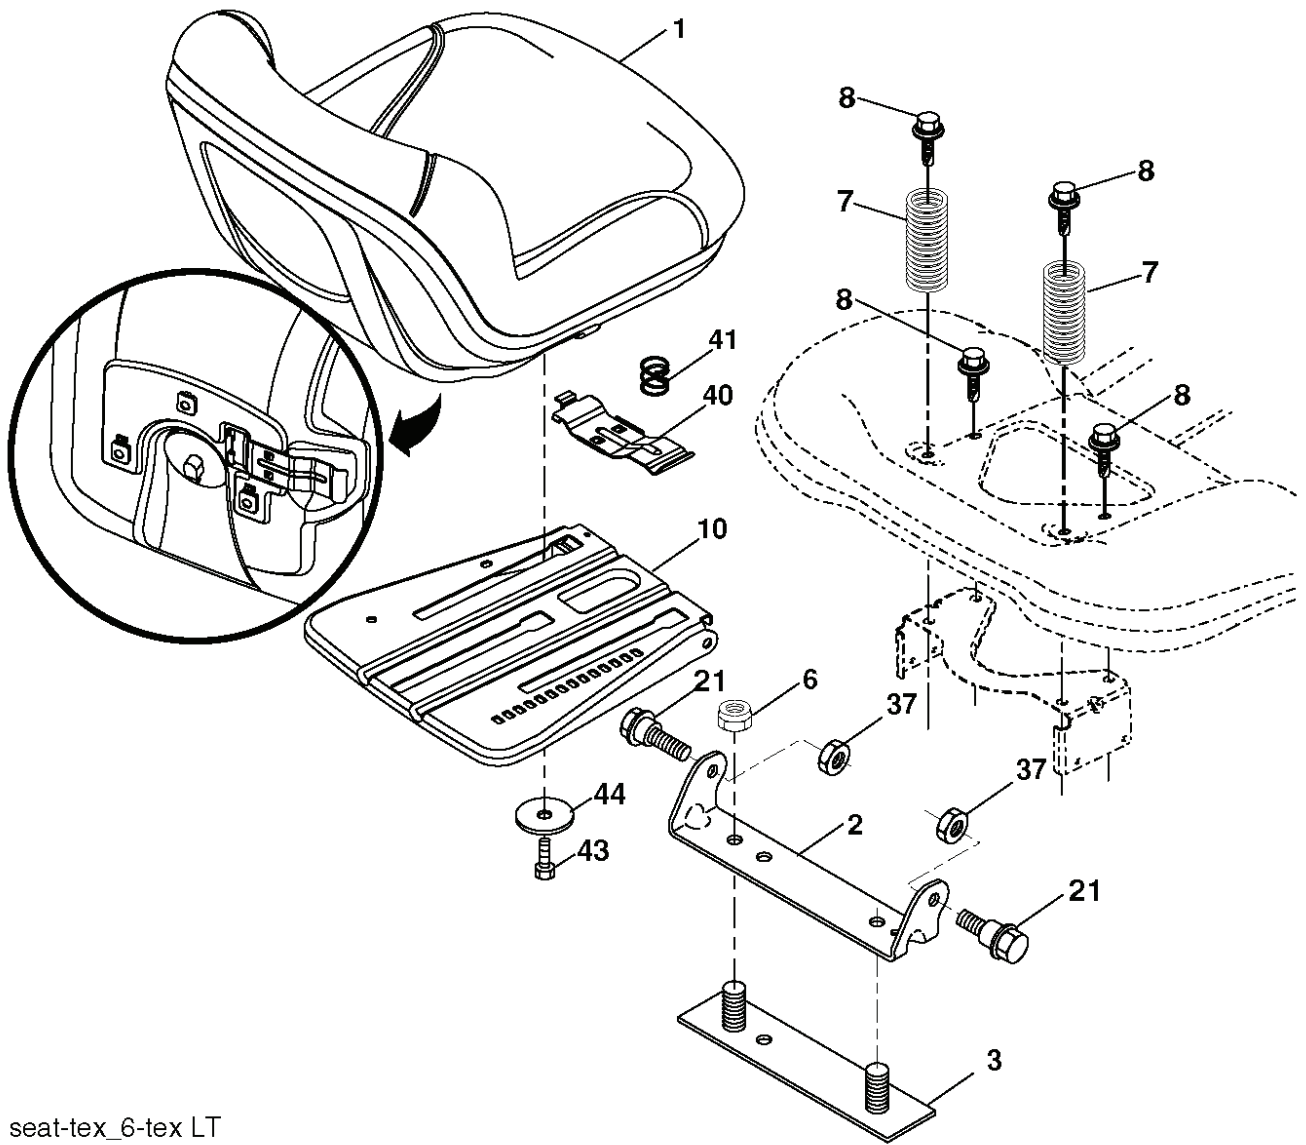

---

REF.	PART NO.	DESCRIPTION	REMARK	QTY.	KIT
2	532422027	SHAFT		0	
3	532195231	LEVER		0	
7	532411555	GRIP		0	
10	532196314	SPRING		0	
87	532194209	SPRING		0	
88	532410710	SPRING		0	
89	819191912	WASHER		0	
90	532194208	PIN		0	
91	532195181	LINK		0	
97	817000612	SCREW		0	
98	532195264	LINK		0	
100	873930600	NUT		0	
101	532407003	LINK		0	
113	819171912	WASHER		0	

PTO SWITCH (MATING SIDE)

IGNITION SWITCH

POSITION	CIRCUIT	"MAKE"
OFF	M+G+A1	
RUN/OVERRIDE	B+A1	
RUN	B+A1	L+A2
START	B+S+A1	

CHASSIS HARNESS CONNECTOR (MATING SIDE)

DASH HARNESS CONNECTOR

WIRING INSULATED CLIPS  
NOTE: IF WIRING INSULATED CLIPS WERE REMOVED FOR SERVICING OF UNIT, THEY SHOULD BE RE-INSTALLED TO PROPERLY SECURE YOUR WIRING.

●  
NON-REMOVABLE CONNECTIONS

○  
REMOVABLE CONNECTIONS

seat-tex\_6-tex LT

---

REF.	PART NO.	DESCRIPTION	REMARK	QTY.	KIT
1	532424067	SEAT		0	
2	532180166	BRACKET		0	
3	532140675	STRAP		0	
6	873800600	NUT		0	
7	532124181	SPRING		0	
8	532171877	BOLT		0	
10	532196977	PLATE		0	
21	532171852	BOLT		0	
37	873800500	LOCK NUT		0	
40	532197661	HANDLE		0	
41	532198200	SPRING		0	
43	874760612	BOLT		0	
44	819133812	WASHER		0	