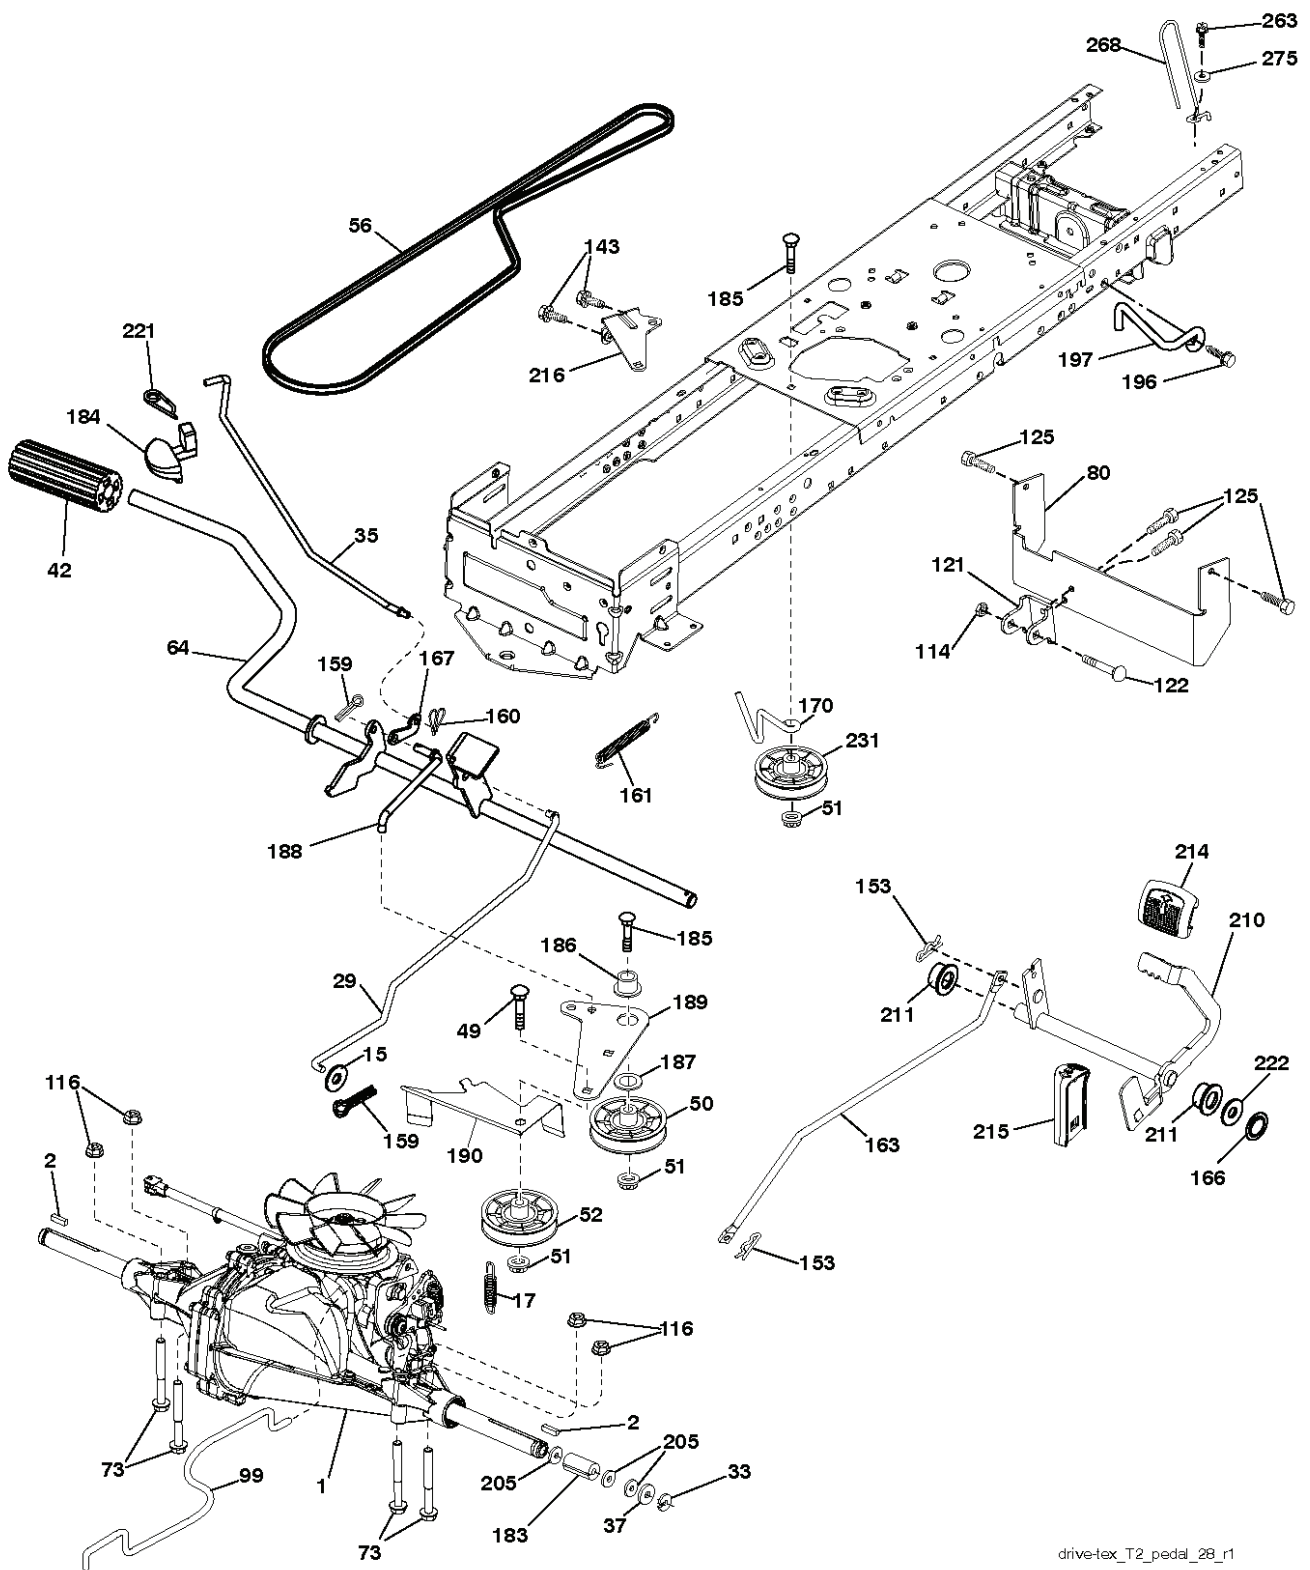

REF.	PART NO.	DESCRIPTION	REMARK	QTY.	KIT
1	000000000	W/O DESCRIPTION	TRANSAXLE HYDRO T2- BABC-1X2B-1GX1 (421645)	0	
2	532123583	KEY		0	
15	819131316	WASHER		0	
17	532197296	SPRING		0	
29	532423239	ROD		0	
33	812000001	RETAINER RING		0	
35	532401031	ROD		0	
37	532121749	WASHER		0	
42	532124872	PEDAL RUBBER		0	
49	872110614	BOLT		0	
50	532194327	PULLEY		0	
51	873900600	NUT		0	
52	532194326	PULLEY		0	
56	532125907	BELT		0	
64	532197865	SHAFT		0	
73	874490544	SCREW		0	
80	581550701	STRAP		0	
99	532408418	ROD		0	
114	873800500	LOCK NUT		0	
116	873900500	NUT		0	
121	532175611	CHAPPE DE FIXATION		0	
122	872010520	BOLT		0	
125	817000512	SCREW		0	
143	817490508	SCREW		0	
153	532124788	RETAINER RING		0	
159	876020412	SPLIT PIN		0	
160	532169484	PIN		0	
161	532105709	SPRING		0	
163	532413322	ROD.CONTROL.PCH.T2.TEX		0	
166	532429164	NUT		0	
167	532405257	LATCH		0	
170	532413430	BELT GUIDE		0	
183	532156972	SPACER		0	
184	532409747	KNOB		0	
185	872110622	BOLT		0	
186	532194321	SPACER		0	
187	819133210	WASHER		0	
188	532194323	LINK		0	
189	532194317	PLATE		0	
190	532194318	BELT GUIDE		0	
196	817000616	SCREW		0	
197	532195804	BRACKET		0	
205	532121748	WASHER		0	
210	532400980	PEDAL ARM		0	
211	532120183	BEARING		0	
214	532421263	PAD		0	
215	532401723	PEDAL		0	
216	532196131	BRACKET		0	
221	532403187	SPRING		0	
222	879212010	WASHER		0	
231	532407287	PULLEY		0	
263	817000612	SCREW		0	
268	532182402	PROTECTOR		0	
275	819131614	WASHER		0