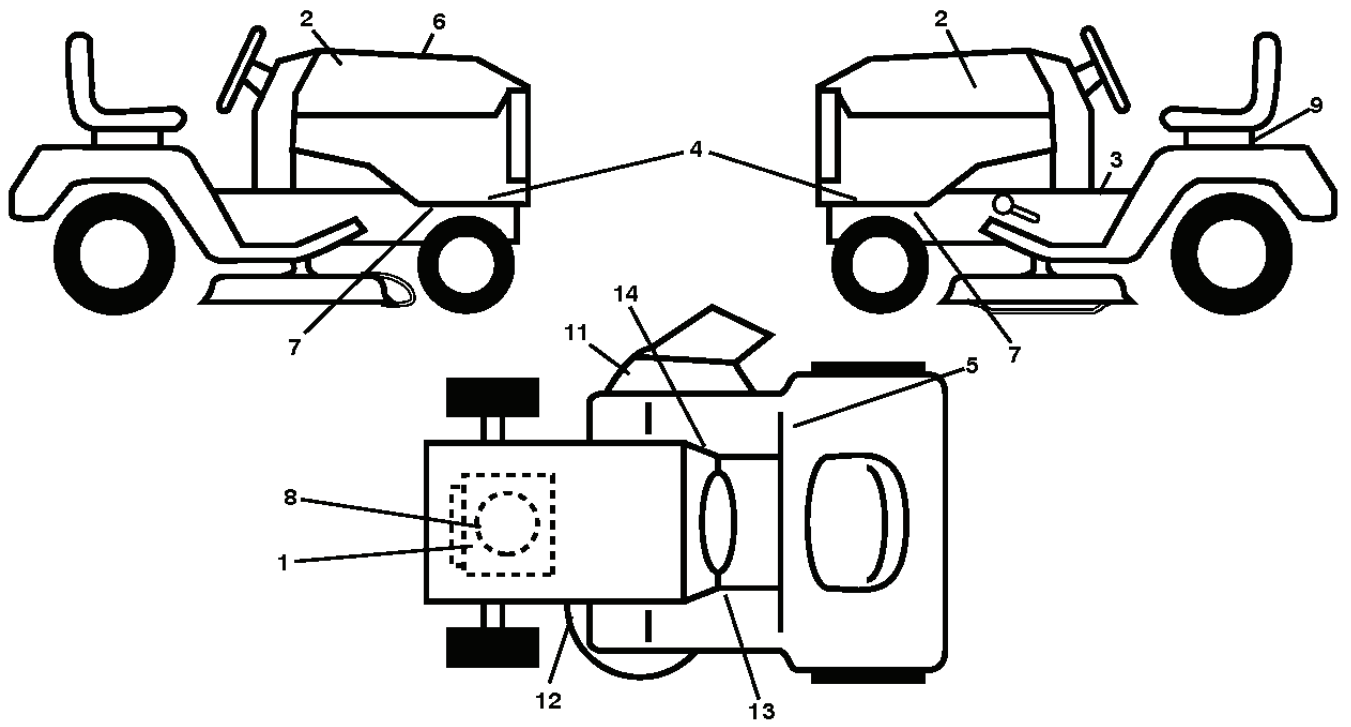

PTO SWITCH (MATING SIDE)

IGNITION SWITCH

POSITION	CIRCUIT	"MAKE"
OFF	M+G+A1	
RUN/OVERRIDE	B+A1	
RUN	B+A1	L+A2
START	B+S+A1	

CHASSIS HARNESS CONNECTOR (MATING SIDE)

DASH HARNESS CONNECTOR

WIRING INSULATED CLIPS
NOTE: IF WIRING INSULATED CLIPS WERE REMOVED FOR SERVICING OF UNIT, THEY SHOULD BE RE-INSTALLED TO PROPERLY SECURE YOUR WIRING.

●
NON-REMOVABLE CONNECTIONS

○
REMOVABLE CONNECTIONS

seat-tex_6-tex LT

REF.	PART NO.	DESCRIPTION	REMARK	QTY.	KIT
1	532439819	SEAT		0	
2	532180166	BRACKET		0	
3	532140675	STRAP		0	
6	873800600	NUT		0	
7	532124181	SPRING		0	
8	532171877	BOLT		0	
10	532196977	PLATE		0	
21	532171852	BOLT		0	
37	873800500	LOCK NUT		0	
40	532197661	HANDLE		0	
41	532198200	SPRING		0	
43	874760612	BOLT		0	
44	819133812	WASHER		0	

REF.	PART NO.	DESCRIPTION	REMARK	QTY.	KIT
1	532059192	CAP VALVE		0	
2	532065139	NIPPLE		0	
3	532425261	RIM	Front 6" x 3.25"	0	
4	532421652	TUBE	(Service Item Only)	0	
5	532123410	TIRE	Front 13" x 5.0"-6"	0	
6	532124957	FITTING	(Front Wheel Only)	0	
7	532124959	BEARING	(Front Wheel Only)	0	
8	532175039	HUB CAP		0	
9	532106230	TIRE	Rear 16" x 6.5"-8"	0	
10	532007154	HOSE	(Service Item Only)	0	
11	532425262	RIM	Rear 8" x 5.375"	0	
--	532144334	SEALING FOAM		0	