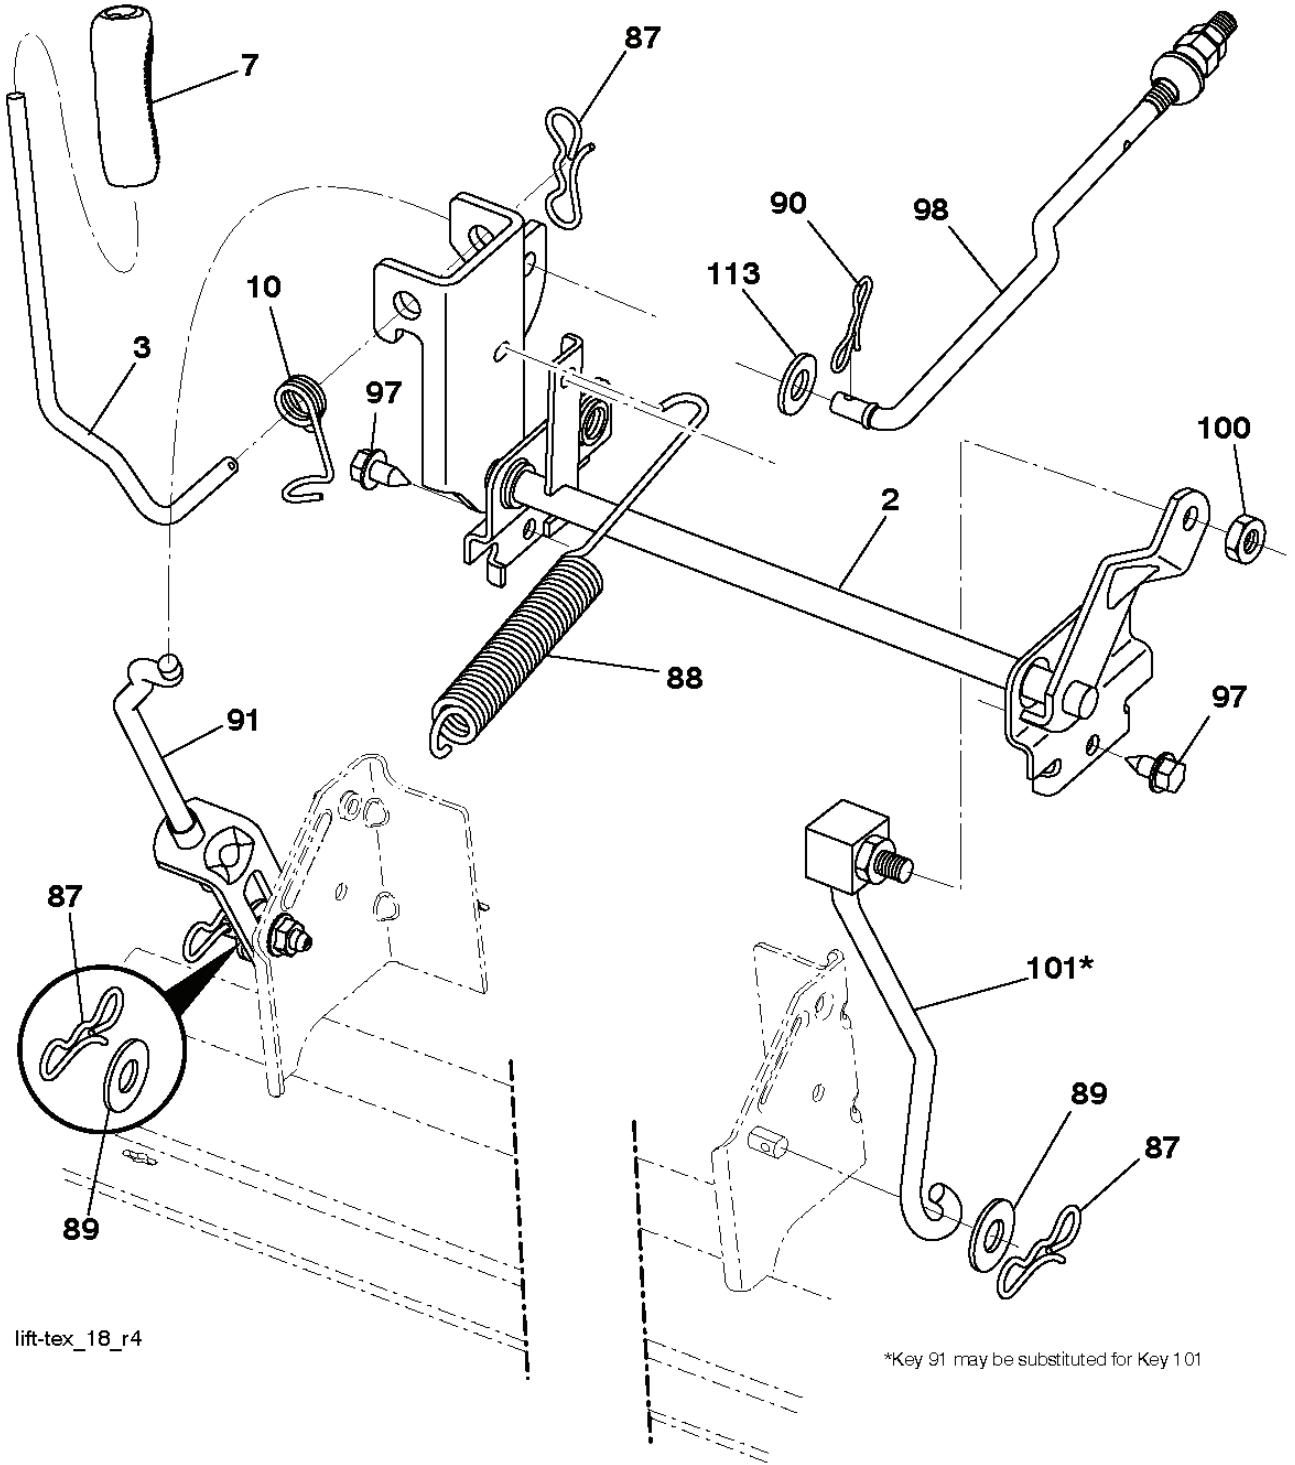

LTH126, 96041019902, 2012-05

SPARE PARTS LIST

REF.	PART NO.	DESCRIPTION	REMARK	QTY.	KIT
1	532442048	CUTTING DECK		0	
2	532195161	STUD		0	
3	873900500	NUT		0	
4	532417645	BRACKET		0	
5	817000510	BOLT		0	
6	532418863	ARM		0	
8	532420252	ARM		0	
9	532199092	SPACER		0	
10	817000616	SCREW		0	
11	532137729	SCREW		0	
13	872110612	BOLT		0	
14	532156085	BELT GUIDE		0	
15	532146763	PULLEY		0	
16	873900600	NUT		0	
17	532400234	NUT		0	
18	532187690	WASHER		0	
19	532110485	BEARING		0	
20	532173984	SCREW		0	
22	532175820	PULLEY		0	
23	817490628	SCREW		0	
24	819132012	WASHER		0	
25	532420253	BELT GUARD		0	
26	532420255	COVER		0	
27	532419271	BELT		0	
28	532417344	DEFLECTOR		0	
29	532420895	HINGE PIN		0	
30	532197026	TORSION SPRING		0	
31	532110452	NUT		0	
32	532197251	SPRING		0	
33	532187281	BEARING HOUSING		0	
34	532192872	SHAFT ASSY		0	
35	532419273	RIDE ON BLADE		0	
36	532193003	SCREW		0	
38	532196539	BOLT		0	
39	532105304	HUB CAP		0	
43	532416877	PULLEY		0	
76	532415598	HOSE COUPLING		0	
80	532423062	NUT		1	
--	532192870	SPINDLE		0	
--	532438109	CUTTING DECK		0	

lift-tex_18_r4

REF.	PART NO.	DESCRIPTION	REMARK	QTY.	KIT
2	532422027	SHAFT		0	
3	532195231	LEVER		0	
7	580962301	GRIP		0	
10	532196314	SPRING		0	
87	532194209	SPRING		0	
88	532410710	SPRING		0	
89	819191912	WASHER		0	
90	532194208	PIN		0	
91	532195181	LINK		0	
97	817000612	SCREW		0	
98	532195264	LINK		0	
100	873930600	NUT		0	
101	532407003	LINK		0	
113	819171912	WASHER		0	

REF.	PART NO.	DESCRIPTION	REMARK	QTY.	KIT
1	532059192	CAP VALVE		0	
2	532065139	NIPPLE		0	
3	532425261	RIM	Front 6" x 3.25"	0	
4	532421652	TUBE	(Service Item Only)	0	
5	532123410	TIRE	Front 13" x 5.0"-6"	0	
6	532124957	FITTING	(Front Wheel Only)	0	
7	532124959	BEARING	(Front Wheel Only)	0	
8	532175039	HUB CAP		0	
9	532106230	TIRE	Rear 16" x 6.5"-8"	0	
10	532007154	HOSE	(Service Item Only)	0	
11	532425262	RIM	Rear 8" x 5.375"	0	
--	532144334	SEALING FOAM		0	