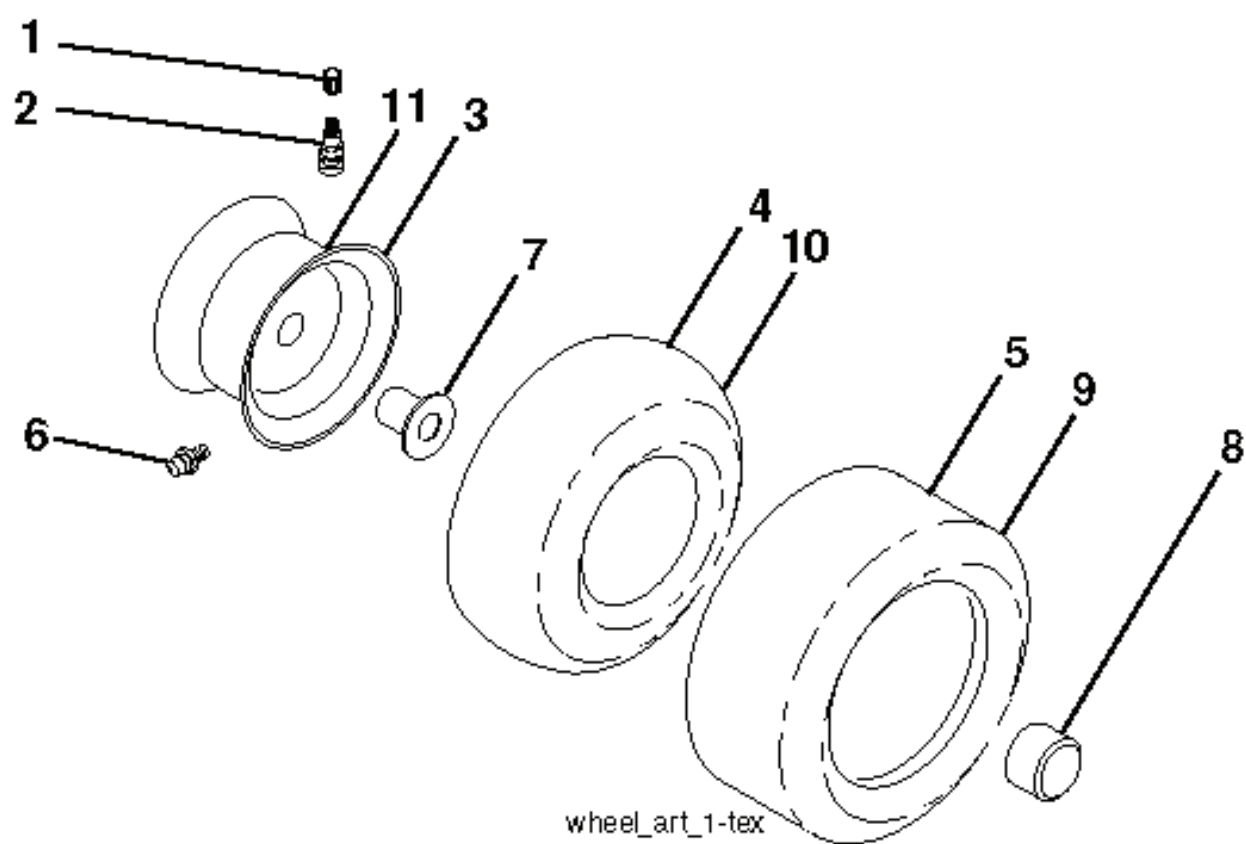

LTH126, 96041019902, 2012-05

SPARE PARTS LIST

REF.	PART NO.	DESCRIPTION	REMARK	QTY.	KIT
1	532442048	CUTTING DECK		0	
2	532195161	STUD		0	
3	873900500	NUT		0	
4	532417645	BRACKET		0	
5	817000510	BOLT		0	
6	532418863	ARM		0	
8	532420252	ARM		0	
9	532199092	SPACER		0	
10	817000616	SCREW		0	
11	532137729	SCREW		0	
13	872110612	BOLT		0	
14	532156085	BELT GUIDE		0	
15	532146763	PULLEY		0	
16	873900600	NUT		0	
17	532400234	NUT		0	
18	532187690	WASHER		0	
19	532110485	BEARING		0	
20	532173984	SCREW		0	
22	532175820	PULLEY		0	
23	817490628	SCREW		0	
24	819132012	WASHER		0	
25	532420253	BELT GUARD		0	
26	532420255	COVER		0	
27	532419271	BELT		0	
28	532417344	DEFLECTOR		0	
29	532420895	HINGE PIN		0	
30	532197026	TORSION SPRING		0	
31	532110452	NUT		0	
32	532197251	SPRING		0	
33	532187281	BEARING HOUSING		0	
34	532192872	SHAFT ASSY		0	
35	532419273	RIDE ON BLADE		0	
36	532193003	SCREW		0	
38	532196539	BOLT		0	
39	532105304	HUB CAP		0	
43	532416877	PULLEY		0	
76	532415598	HOSE COUPLING		0	
80	532423062	NUT		1	
--	532192870	SPINDLE		0	
--	532438109	CUTTING DECK		0	

PTO SWITCH (MATING SIDE)

IGNITION SWITCH

POSITION	CIRCUIT	"MAKE"
OFF	M+G+A1	
RUN/OVERRIDE	B+A1	
RUN	B+A1	L+A2
START	B+S+A1	

CHASSIS HARNESS CONNECTOR (MATING SIDE)

DASH HARNESS CONNECTOR

WIRING INSULATED CLIPS
NOTE: IF WIRING INSULATED CLIPS WERE REMOVED FOR SERVICING OF UNIT, THEY SHOULD BE RE-INSTALLED TO PROPERLY SECURE YOUR WIRING.

REF.	PART NO.	DESCRIPTION	REMARK	QTY.	KIT
1	532059192	CAP VALVE		0	
2	532065139	NIPPLE		0	
3	532425261	RIM	Front 6" x 3.25"	0	
4	532421652	TUBE	(Service Item Only)	0	
5	532123410	TIRE	Front 13" x 5.0"-6"	0	
6	532124957	FITTING	(Front Wheel Only)	0	
7	532124959	BEARING	(Front Wheel Only)	0	
8	532175039	HUB CAP		0	
9	532106230	TIRE	Rear 16" x 6.5"-8"	0	
10	532007154	HOSE	(Service Item Only)	0	
11	532425262	RIM	Rear 8" x 5.375"	0	
--	532144334	SEALING FOAM		0	