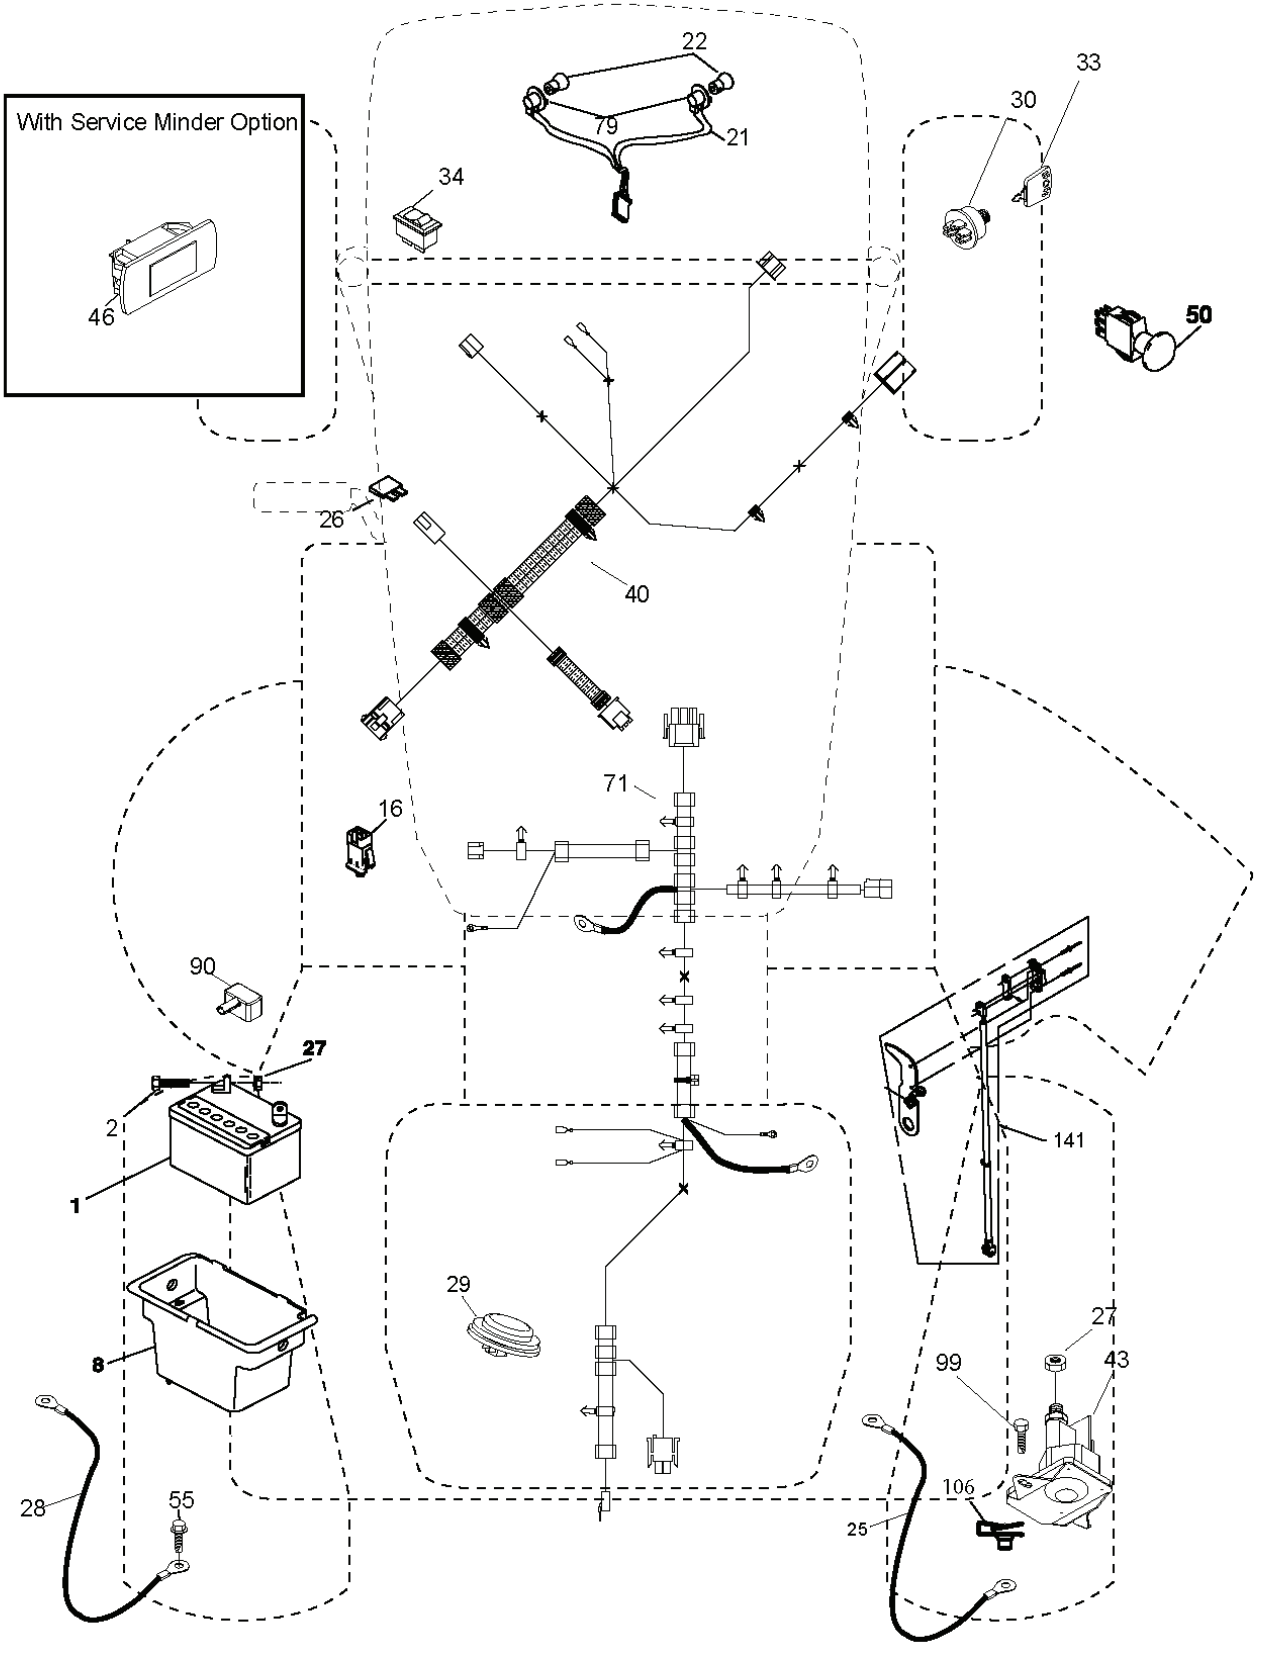

TR08S

With Service Minder Option

REF.	PART NO.	DESCRIPTION	REMARK	QTY.	KIT
1	532163465	BATTERY		0	
2	874760412	BOLT		0	
8	532193228	BOX		0	
16	532176138	MICRO SWITCH		0	
21	532400252	HARNESS		0	
22	532004152	BULB		0	
25	581498001	CABLE		0	
26	532175158	FUSE		0	
27	873510400	NUT		0	
28	532421686	CABLE		0	
29	532401545	SWITCH		0	
30	532193350	IGNITION MODULE		0	
33	532411935	KEY		0	
34	532110712	SWITCH		0	
40	581023201	HARNESS		0	
43	532192507	SOLENOID		0	
46	532401763	DISPLAY		0	
50	532174651	SWITCH		0	
55	817060512	SCREW		0	
71	581023001	HARNESS		0	
79	532175242	HOLDER		0	
90	532435395	TERMINAL COVER		0	
99	817670412	SCREW		1	
106	532174814	NUT		1	
141	532416977	KIT		0