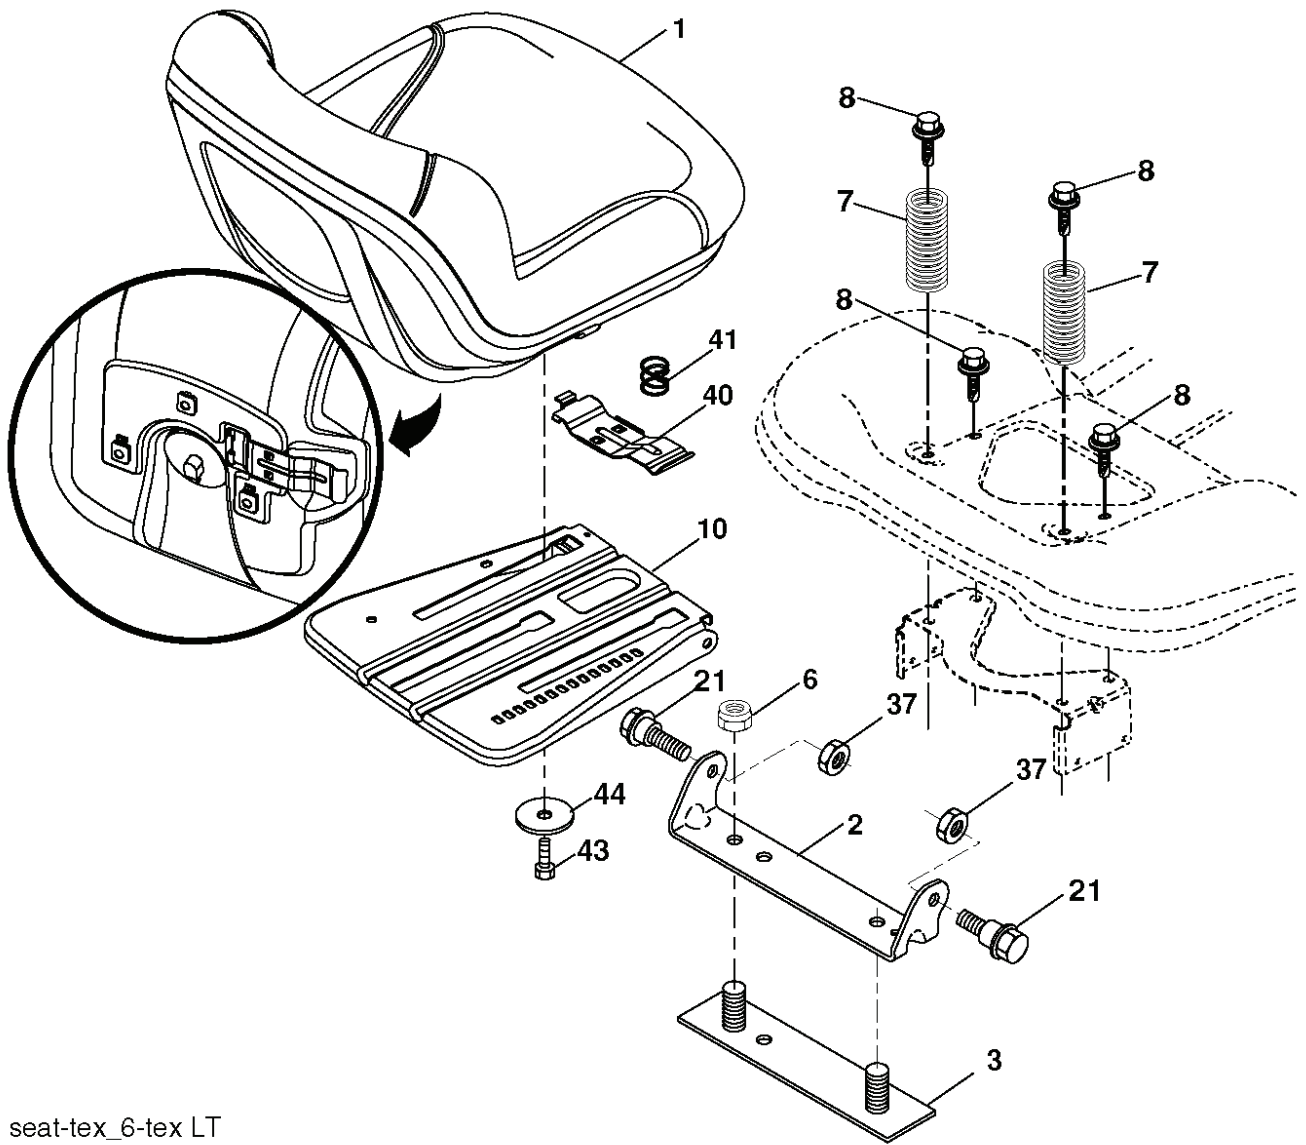

PTO SWITCH (MATING SIDE)

IGNITION SWITCH

POSITION	CIRCUIT	"MAKE"
OFF	M+G+A1	
RUN/OVERRIDE	B+A1	
RUN	B+A1	L+A2
START	B+S+A1	

CHASSIS HARNESS CONNECTOR (MATING SIDE)

DASH HARNESS CONNECTOR

WIRING INSULATED CLIPS
NOTE: IF WIRING INSULATED CLIPS WERE REMOVED FOR SERVICING OF UNIT, THEY SHOULD BE RE-INSTALLED TO PROPERLY SECURE YOUR WIRING.

●
NON-REMOVABLE CONNECTIONS

○
REMOVABLE CONNECTIONS

seat-tex_6-tex LT

REF.	PART NO.	DESCRIPTION	REMARK	QTY.	KIT
1	532439819	SEAT		0	
2	532180166	BRACKET		0	
3	532140675	STRAP		0	
6	873800600	NUT		0	
7	532124181	SPRING		0	
8	532171877	BOLT		0	
10	532196977	PLATE		0	
21	532171852	BOLT		0	
37	873800500	LOCK NUT		0	
40	532197661	HANDLE		0	
41	532198200	SPRING		0	
43	874760612	BOLT		0	
44	819133812	WASHER		0	

REF.	PART NO.	DESCRIPTION	REMARK	QTY.	KIT
1	532059192	CAP VALVE		0	
2	532065139	NIPPLE		0	
3	532425261	RIM	Front 6" x 3.25"	0	
4	532421652	TUBE	(Service Item Only)	0	
5	532123410	TIRE	Front 13" x 5.0"-6"	0	
6	532124957	FITTING	(Front Wheel Only)	0	
7	532124959	BEARING	(Front Wheel Only)	0	
8	532175039	HUB CAP		0	
9	532106230	TIRE	Rear 16" x 6.5"-8"	0	
10	532007154	HOSE	(Service Item Only)	0	
11	532425262	RIM	Rear 8" x 5.375"	0	
--	532144334	SEALING FOAM		0	