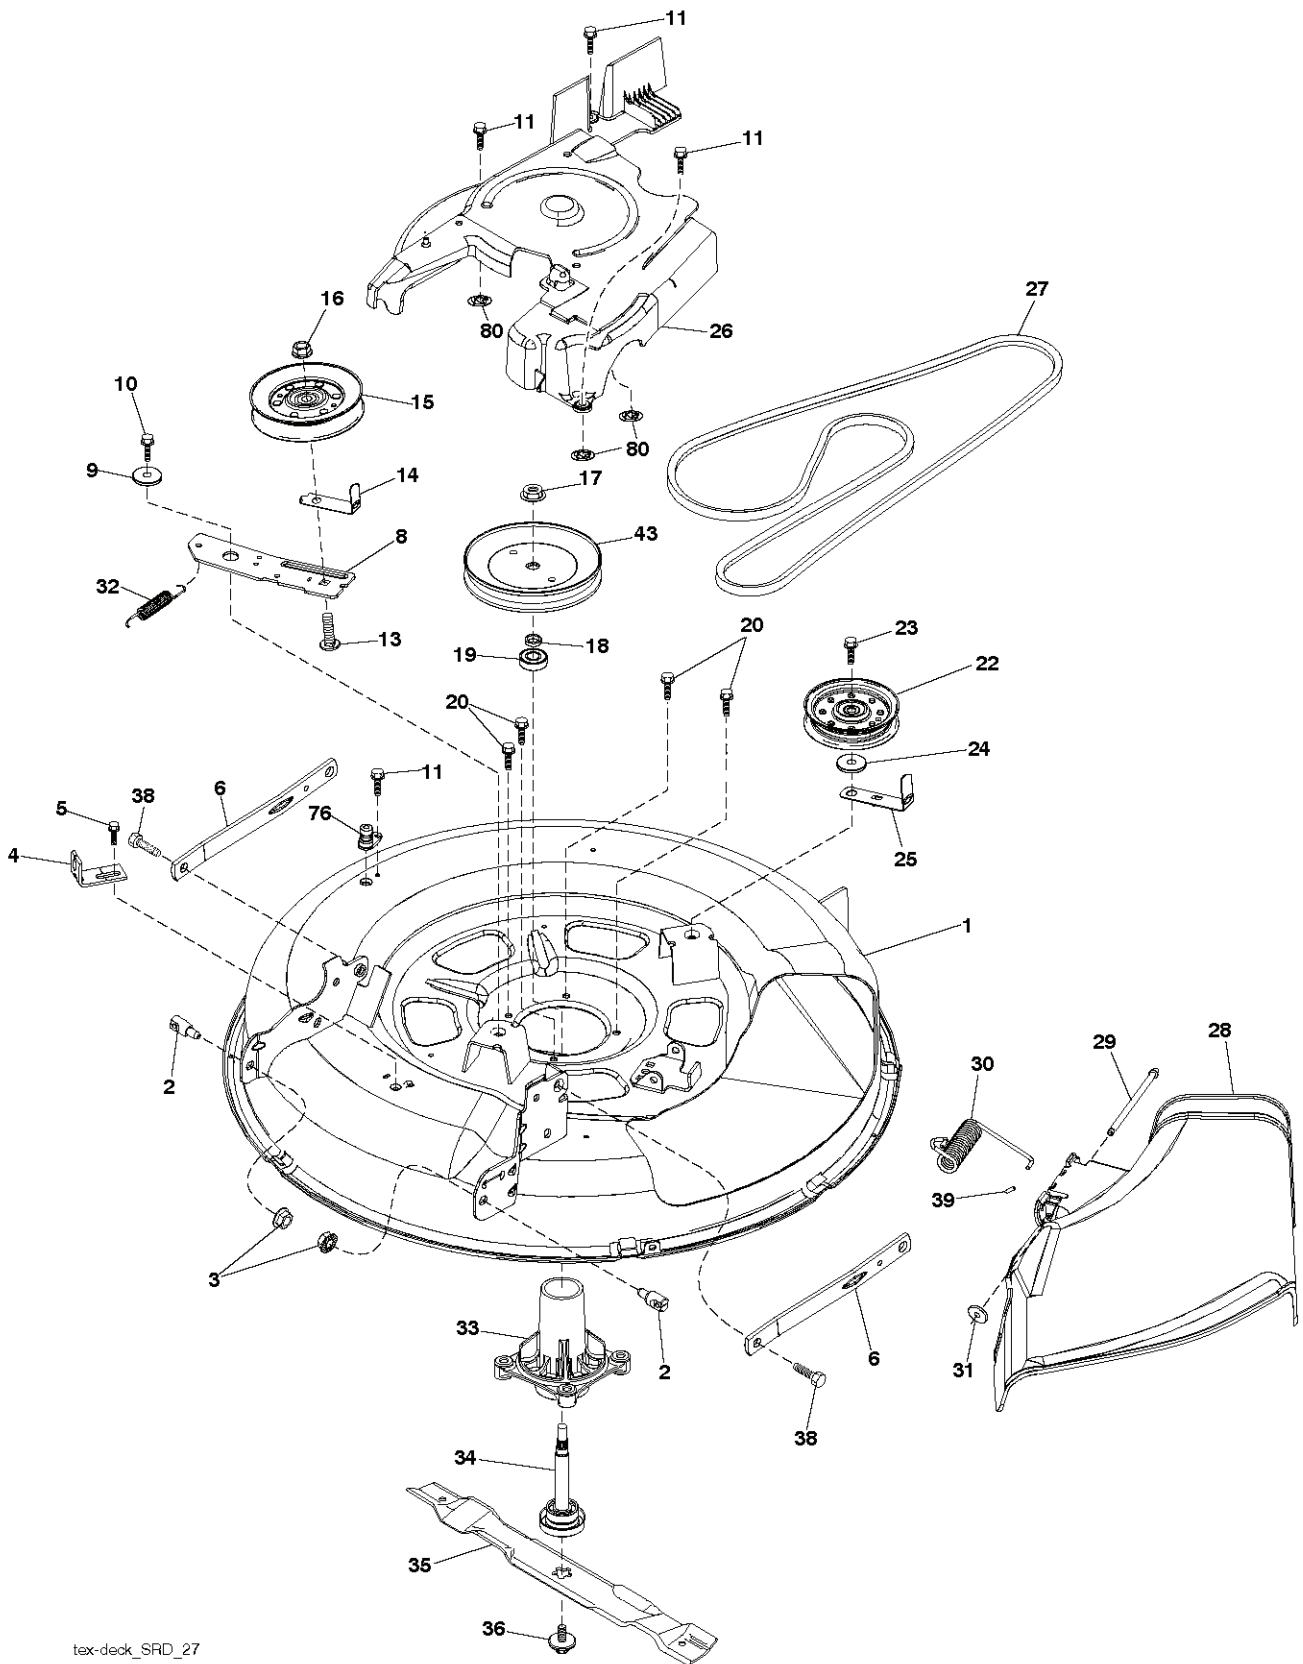

LTH126, 96041019902, 2012-05

SPARE PARTS LIST

REF.	PART NO.	DESCRIPTION	REMARK	QTY.	KIT
1	532442048	CUTTING DECK		0	
2	532195161	STUD		0	
3	873900500	NUT		0	
4	532417645	BRACKET		0	
5	817000510	BOLT		0	
6	532418863	ARM		0	
8	532420252	ARM		0	
9	532199092	SPACER		0	
10	817000616	SCREW		0	
11	532137729	SCREW		0	
13	872110612	BOLT		0	
14	532156085	BELT GUIDE		0	
15	532146763	PULLEY		0	
16	873900600	NUT		0	
17	532400234	NUT		0	
18	532187690	WASHER		0	
19	532110485	BEARING		0	
20	532173984	SCREW		0	
22	532175820	PULLEY		0	
23	817490628	SCREW		0	
24	819132012	WASHER		0	
25	532420253	BELT GUARD		0	
26	532420255	COVER		0	
27	532419271	BELT		0	
28	532417344	DEFLECTOR		0	
29	532420895	HINGE PIN		0	
30	532197026	TORSION SPRING		0	
31	532110452	NUT		0	
32	532197251	SPRING		0	
33	532187281	BEARING HOUSING		0	
34	532192872	SHAFT ASSY		0	
35	532419273	RIDE ON BLADE		0	
36	532193003	SCREW		0	
38	532196539	BOLT		0	
39	532105304	HUB CAP		0	
43	532416877	PULLEY		0	
76	532415598	HOSE COUPLING		0	
80	532423062	NUT		1	
--	532192870	SPINDLE		0	
--	532438109	CUTTING DECK		0	

lift-tex_18_r4

REF.	PART NO.	DESCRIPTION	REMARK	QTY.	KIT
2	532422027	SHAFT		0	
3	532195231	LEVER		0	
7	580962301	GRIP		0	
10	532196314	SPRING		0	
87	532194209	SPRING		0	
88	532410710	SPRING		0	
89	819191912	WASHER		0	
90	532194208	PIN		0	
91	532195181	LINK		0	
97	817000612	SCREW		0	
98	532195264	LINK		0	
100	873930600	NUT		0	
101	532407003	LINK		0	
113	819171912	WASHER		0	

REF.	PART NO.	DESCRIPTION	REMARK	QTY.	KIT
1	532059192	CAP VALVE		0	
2	532065139	NIPPLE		0	
3	532425261	RIM	Front 6" x 3.25"	0	
4	532421652	TUBE	(Service Item Only)	0	
5	532123410	TIRE	Front 13" x 5.0"-6"	0	
6	532124957	FITTING	(Front Wheel Only)	0	
7	532124959	BEARING	(Front Wheel Only)	0	
8	532175039	HUB CAP		0	
9	532106230	TIRE	Rear 16" x 6.5"-8"	0	
10	532007154	HOSE	(Service Item Only)	0	
11	532425262	RIM	Rear 8" x 5.375"	0	
--	532144334	SEALING FOAM		0	