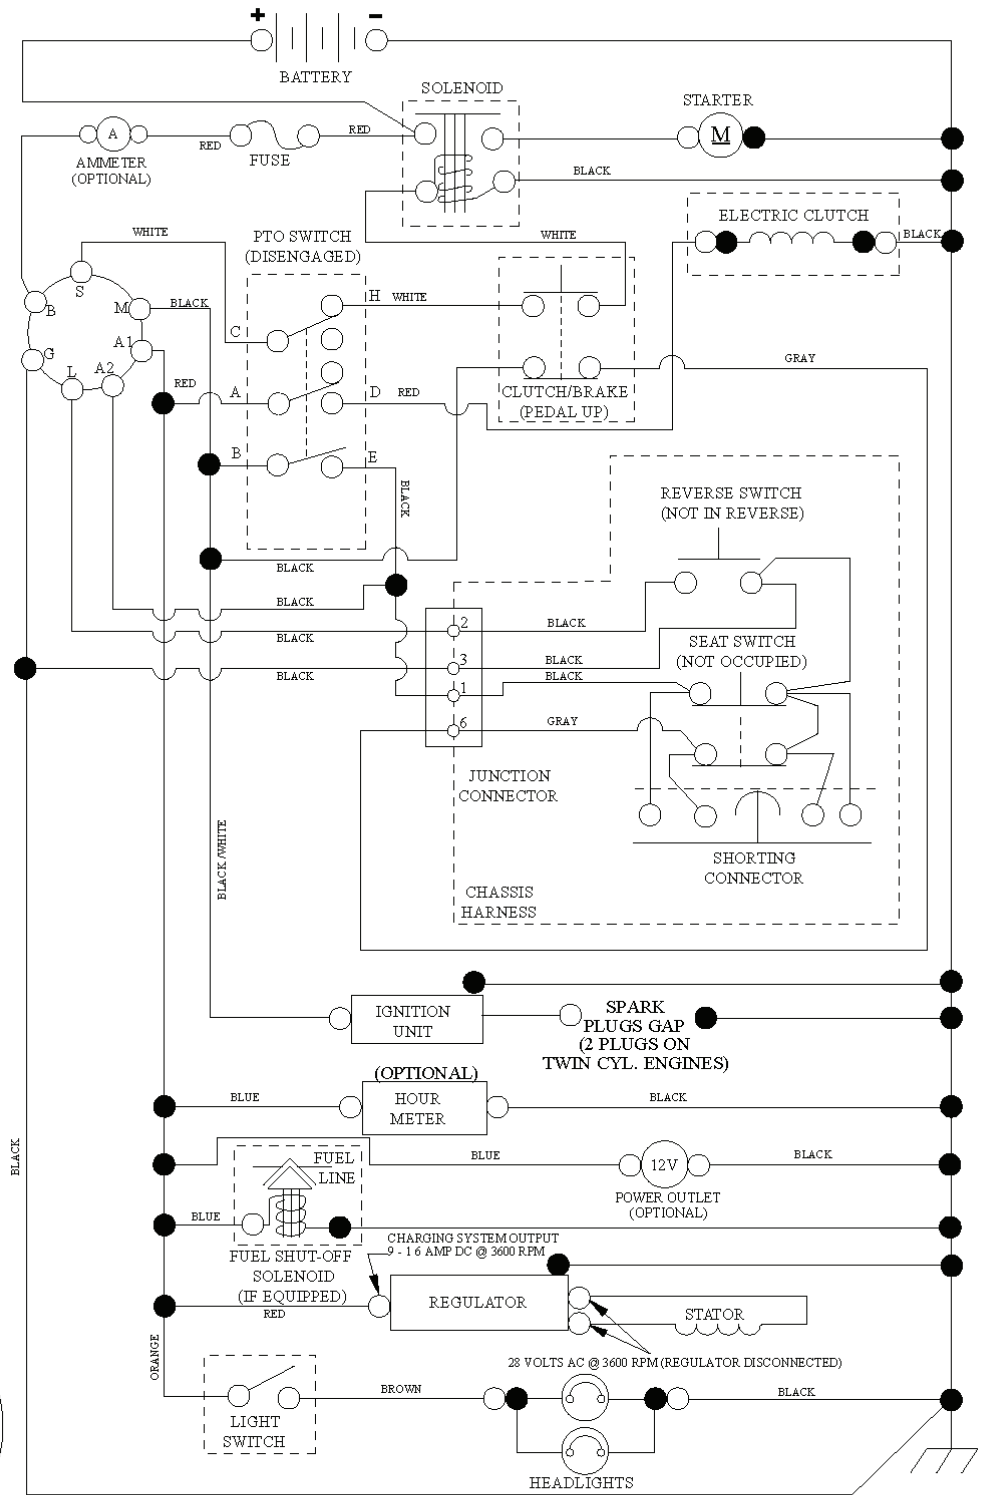

LTH126, 96041019902, 2012-05

SPARE PARTS LIST

REF.	PART NO.	DESCRIPTION	REMARK	QTY.	KIT
1	532442048	CUTTING DECK		0	
2	532195161	STUD		0	
3	873900500	NUT		0	
4	532417645	BRACKET		0	
5	817000510	BOLT		0	
6	532418863	ARM		0	
8	532420252	ARM		0	
9	532199092	SPACER		0	
10	817000616	SCREW		0	
11	532137729	SCREW		0	
13	872110612	BOLT		0	
14	532156085	BELT GUIDE		0	
15	532146763	PULLEY		0	
16	873900600	NUT		0	
17	532400234	NUT		0	
18	532187690	WASHER		0	
19	532110485	BEARING		0	
20	532173984	SCREW		0	
22	532175820	PULLEY		0	
23	817490628	SCREW		0	
24	819132012	WASHER		0	
25	532420253	BELT GUARD		0	
26	532420255	COVER		0	
27	532419271	BELT		0	
28	532417344	DEFLECTOR		0	
29	532420895	HINGE PIN		0	
30	532197026	TORSION SPRING		0	
31	532110452	NUT		0	
32	532197251	SPRING		0	
33	532187281	BEARING HOUSING		0	
34	532192872	SHAFT ASSY		0	
35	532419273	RIDE ON BLADE		0	
36	532193003	SCREW		0	
38	532196539	BOLT		0	
39	532105304	HUB CAP		0	
43	532416877	PULLEY		0	
76	532415598	HOSE COUPLING		0	
80	532423062	NUT		1	
--	532192870	SPINDLE		0	
--	532438109	CUTTING DECK		0	

lift-tex_18_r4

REF.	PART NO.	DESCRIPTION	REMARK	QTY.	KIT
2	532422027	SHAFT		0	
3	532195231	LEVER		0	
7	580962301	GRIP		0	
10	532196314	SPRING		0	
87	532194209	SPRING		0	
88	532410710	SPRING		0	
89	819191912	WASHER		0	
90	532194208	PIN		0	
91	532195181	LINK		0	
97	817000612	SCREW		0	
98	532195264	LINK		0	
100	873930600	NUT		0	
101	532407003	LINK		0	
113	819171912	WASHER		0	

PTO SWITCH (MATING SIDE)

IGNITION SWITCH

POSITION	CIRCUIT	"MAKE"
OFF	M+G+A1	
RUN/OVERRIDE	B+A1	
RUN	B+A1	L+A2
START	B+S+A1	

CHASSIS HARNESS CONNECTOR (MATING SIDE)

DASH HARNESS CONNECTOR

WIRING INSULATED CLIPS
NOTE: IF WIRING INSULATED CLIPS WERE REMOVED FOR SERVICING OF UNIT, THEY SHOULD BE RE-INSTALLED TO PROPERLY SECURE YOUR WIRING.