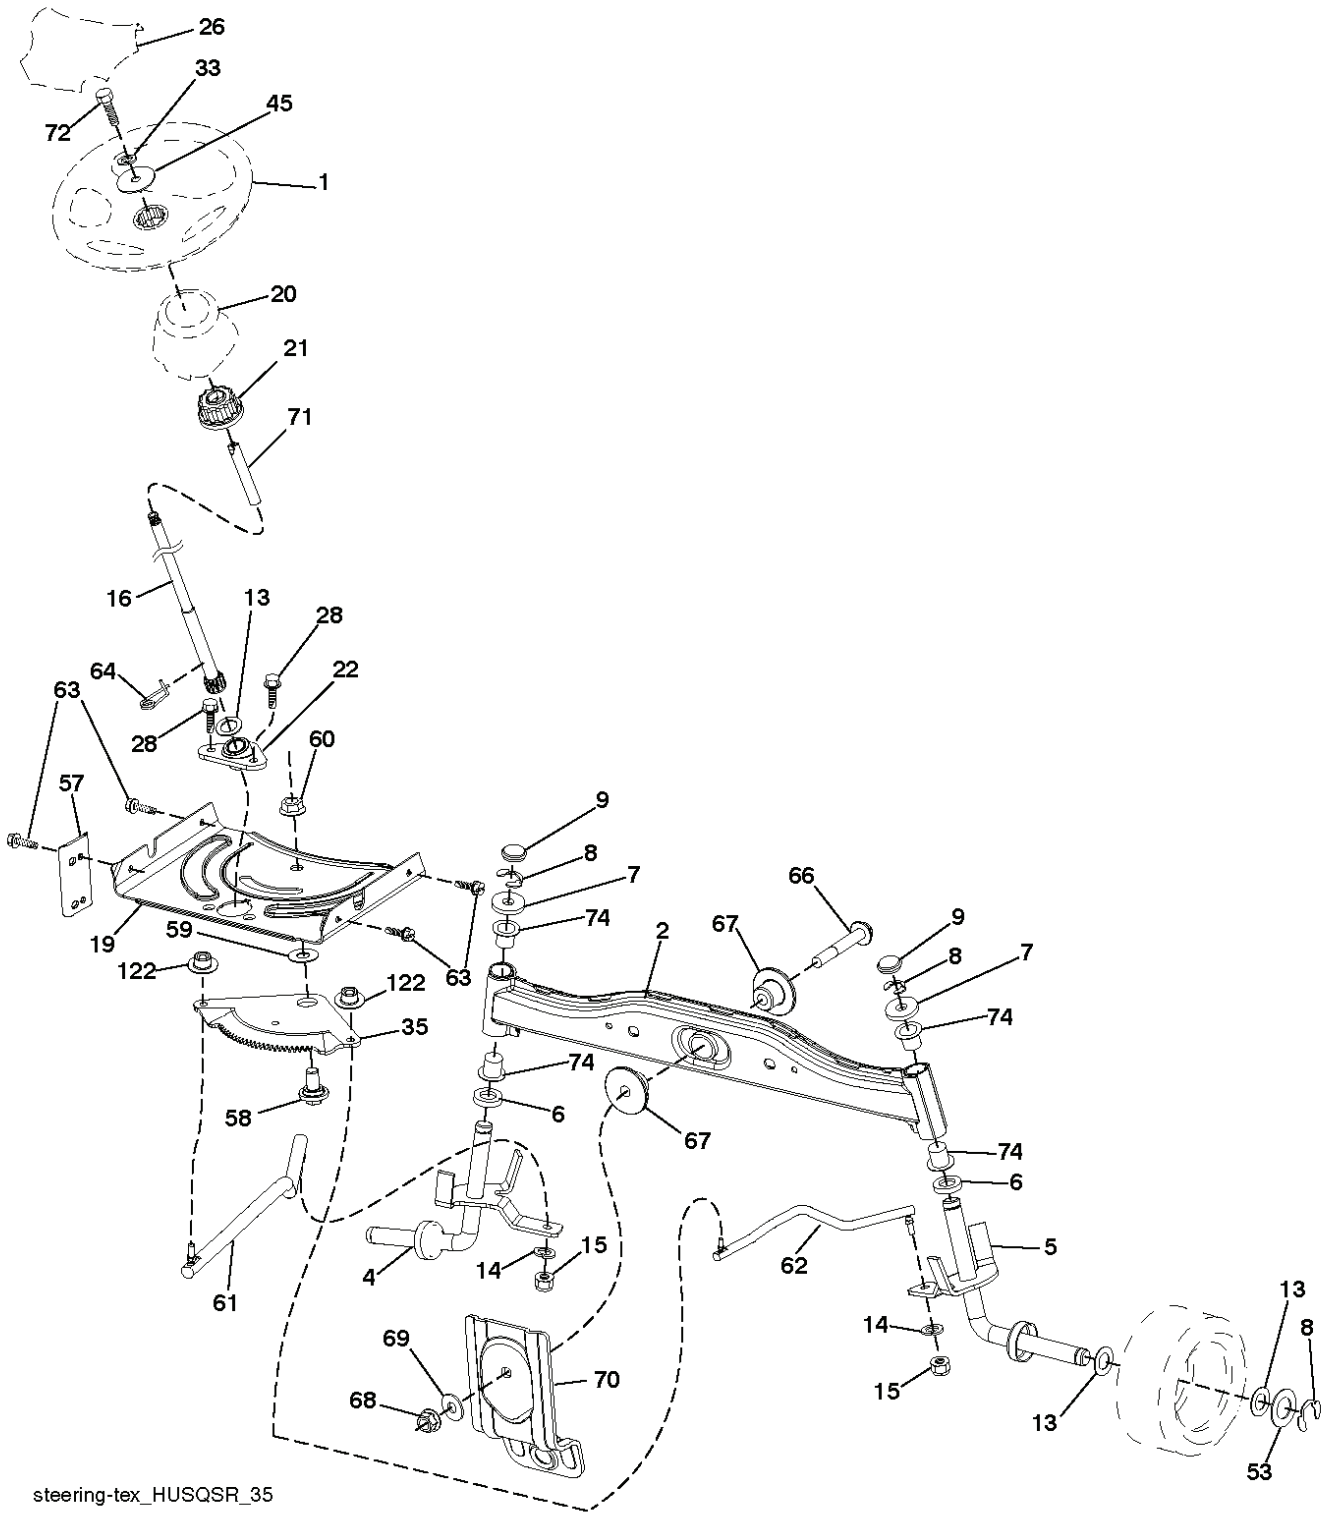

steering-tex_HUSQSR_35

REF.	PART NO.	DESCRIPTION	REMARK	QTY.	KIT
1	532439740	STEERING WHEEL		0	
2	532418168	AXLE		0	
4	532416845	SPINDLE		0	
5	532416846	SPINDLE		0	
6	532124931	WASHER		0	
7	532121748	WASHER		0	
8	812000029	RETAINER RING		0	
9	532121232	HUB CAP		0	
13	532121749	WASHER		0	
14	810040600	WASHER		0	
15	873540600	NUT		0	
16	532429373	SHAFT		0	
19	532194729	PLATE		0	
20	532441425	COVER		0	
21	532186737	ADAPTER		0	
22	532420537	SUPPORT		0	
26	532439743	HUB CAP		0	
28	817000612	SCREW		0	
33	810040500	WASHER		0	
35	532194732	PLATE		0	
45	819113812	WASHER		0	
53	532188967	WASHER		0	
57	532407465	BRACKET		0	
58	532194747	BOLT		0	
59	532194748	WASHER		0	
60	873971000	NUT		0	
61	532194740	LINK		0	
62	532194741	LINK		0	
63	817000512	SCREW		0	
64	532199849	SPRING RETAINER		0	
66	871020748	BOLT		0	
67	532194737	BUSHING		0	
68	873900700	NUT		0	
69	532199162	WASHER		0	
70	532417065	BRACKET		0	
71	532190752	SHAFT		0	
72	532428982	BOLT		0	
74	532124937	BEARING COL. STRG.		0	
122	532444962	CAP		1