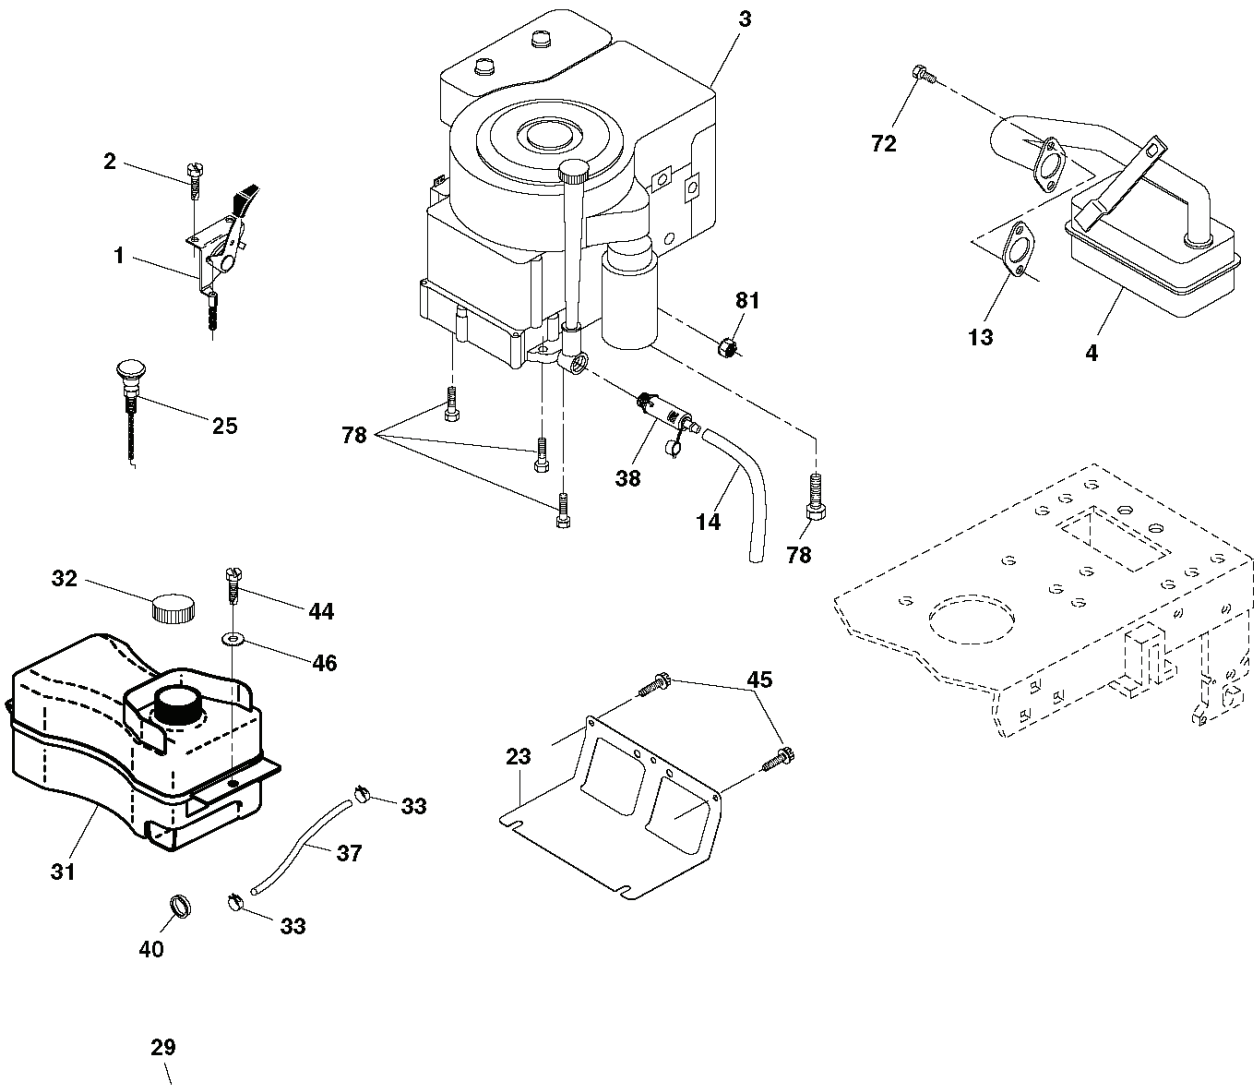

29

OPTIONAL EQUIPMENT
Spark Arrester

engine-bs.1cyl_38

REF.	PART NO.	DESCRIPTION	REMARK	QTY.	KIT
1	532170551	THROTTLE CONTROL		1	
2	817720408	SCREW		1	
3				1	
4	532179758	MUFFLER		1	
13	532165291	GASKET		1	
14	532148456	TUBE		1	
23	532169837	HEAT SHIELD		1	
25	532190695	CONTROL CHOKE		1	
29	532137180	SPARK ARRESTER KIT		1	
31	532407516	FUEL TANK		1	
32	532197725	PLUG		1	
33	532123487	HOSE CLAMP		1	
37	532137040	HOSE		1	
38	532181654	PLUG		1	
40	532124028	BUSHING		1	
44	817670412	SCREW		1	
45	817000612	SCREW		1	
46	819091416	WASHER		1	
72	532192334	SCREW		1	
78	817060620	SCREW		1	
81	873510400	NUT		1