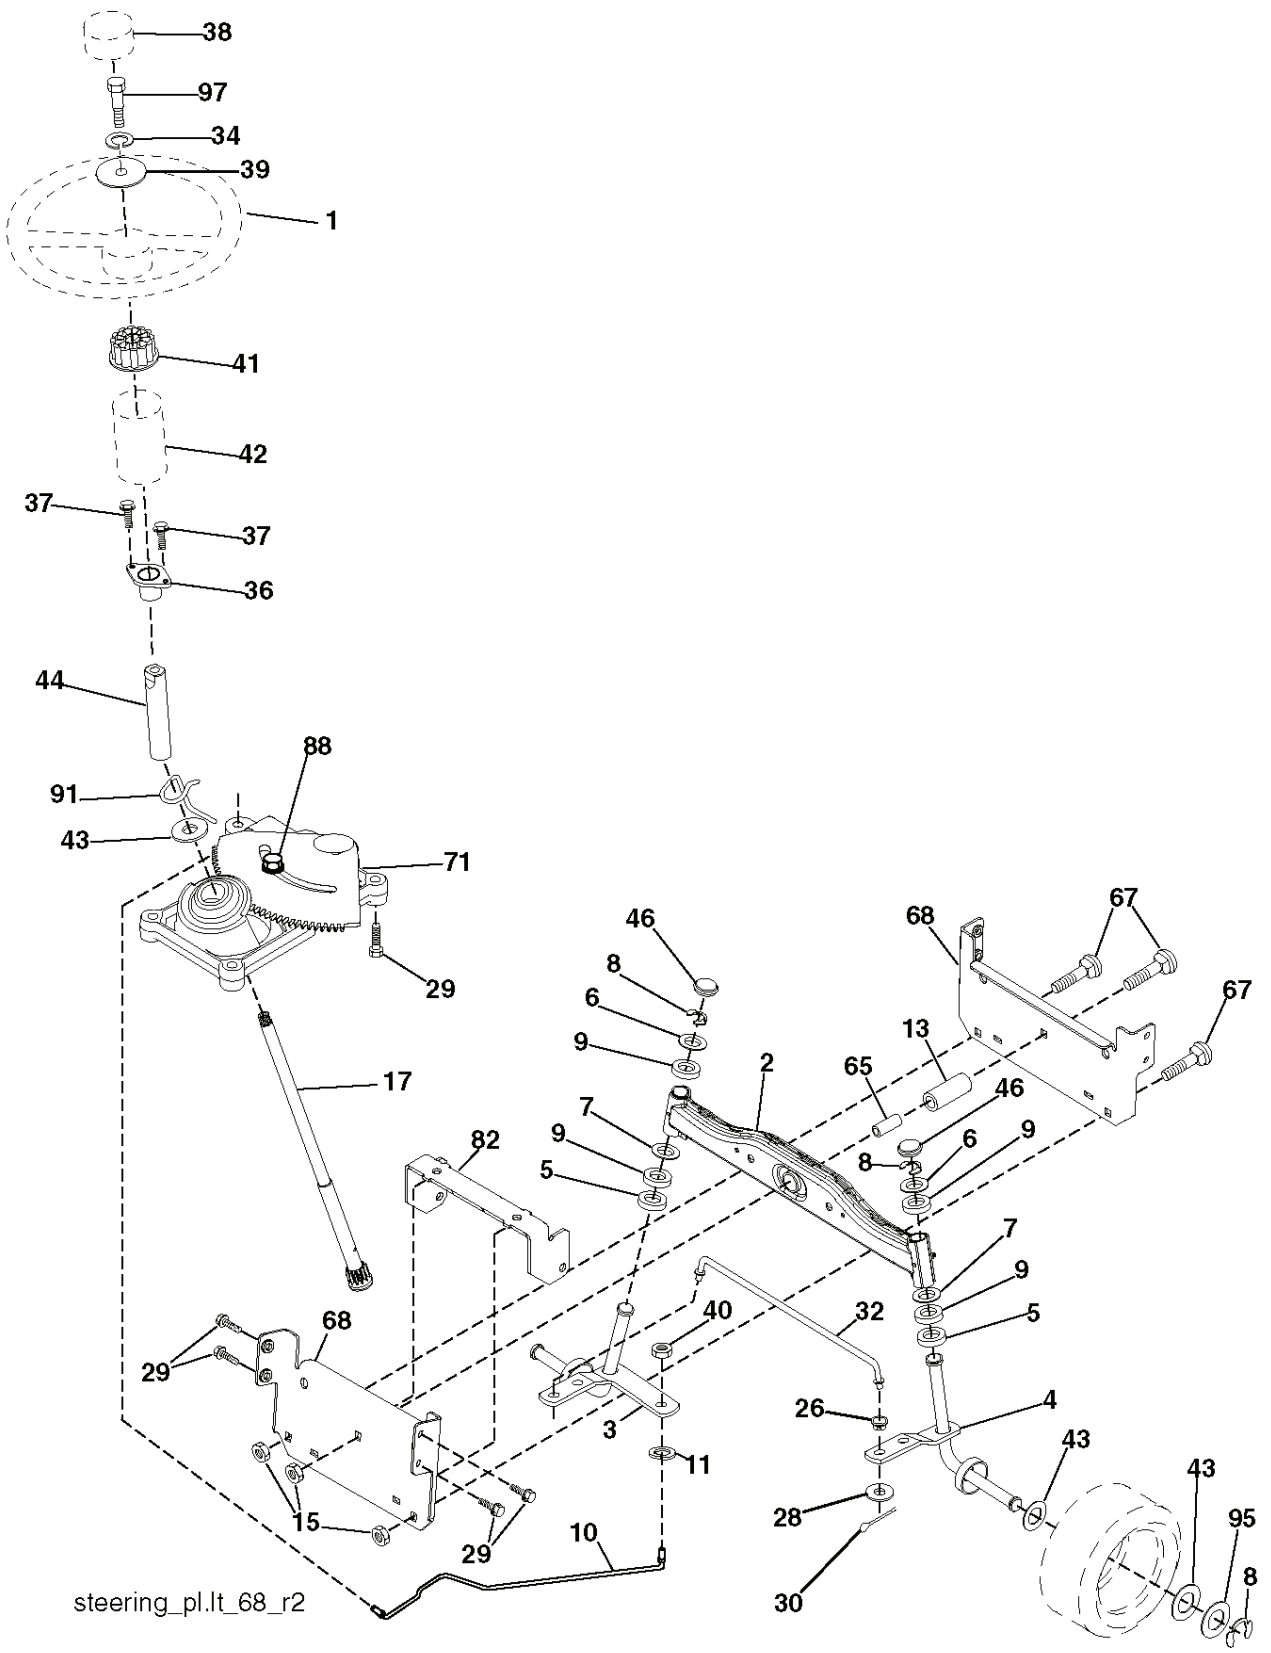

steering_pl.lt_68_r2

REF.	PART NO.	DESCRIPTION	REMARK	QTY.	KIT
1	532186780	STEERING WHEEL		1	
2	532418168	AXLE		1	
3	532169840	SPINDLE		1	
4	532169839	SPINDLE		1	
5	532124931	WASHER		1	
6	532121748	WASHER		1	
7	819272016	WASHER		1	
8	812000029	RETAINER RING		1	
9	532124937	BEARING COL. STRG.		1	
10	532175121	ROD		1	
11	810040600	WASHER		1	
13	532136518	PIPE		1	
15	532145212	NUT		1	
17	532190753	ROD		1	
26	532126847	BUSHING		1	
28	819131416	WASHER		1	
29	817000612	SCREW		1	
30	876020412	SPLIT PIN		1	
32	532192757	TIGE D'ASSEMBLAGE		1	
34	810040500	WASHER		1	
36	532155099	BUSHING		1	
37	532152927	SCREW		1	
38	532192916	INSERT DE VOLANT		1	
39	819113812	WASHER		1	
40	873540600	NUT		1	
41	532186737	ADAPTER		1	
42	532169633	SLEEVE		1	
43	532121749	WASHER		1	
44	532190752	SHAFT		1	
46	532121232	HUB CAP		1	
65	532414736	SPACER		1	
67	872110618	BOLT		1	
68	532169827	SHAFT		1	
71	532175146	STEERING GEAR		1	
82	532199978	SUPPORT ESSIEU AVANT		1	
88	532175118	BOLT		1	
91	532175553	SPRING		1	
95	532188967	WASHER		1	
97	874780564	BOLT		1