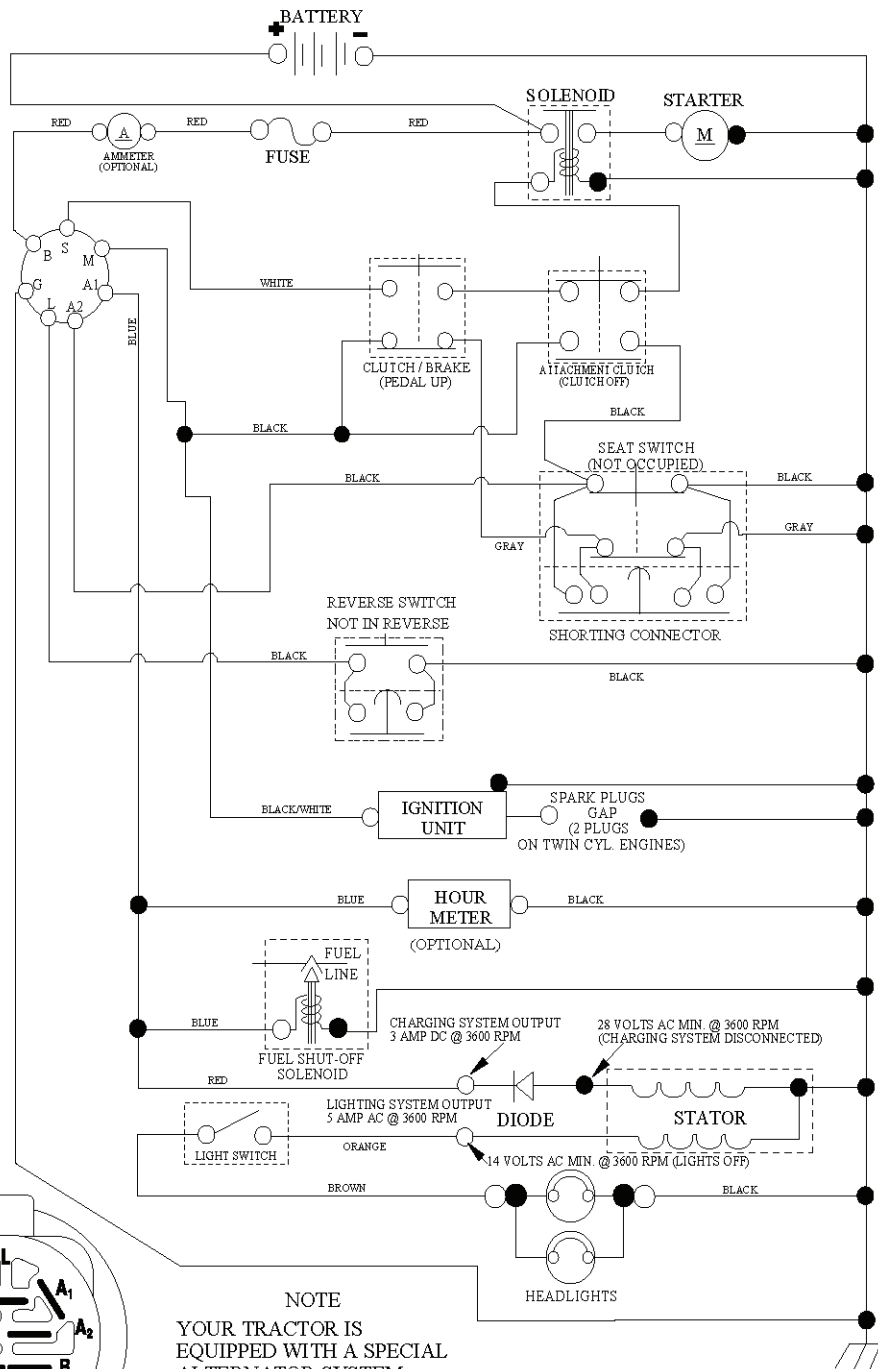

IGNITION SWITCH

POSITION	CIRCUIT	"MAKE"
OFF	M+G+A1	
RUN/OVERRIDE	B+A1	
RUN	B+A1	L+A2
START	B + S + A1	

NOTE

YOUR TRACTOR IS EQUIPPED WITH A SPECIAL ALTERNATOR SYSTEM. THE LIGHTS ARE NOT CONNECTED TO THE BATTERY, BUT HAVE THEIR OWN ELECTRICAL SOURCE. BECAUSE OF THIS, THE BRIGHTNESS OF THE LIGHTS WILL CHANGE WITH ENGINE SPEED. AT IDLE THE LIGHTS WILL DIM. AS THE ENGINE IS SPEEDED UP, THE LIGHTS WILL BECOME THEIR BRIGHTEST.

NON-REMOVABLE CONNECTIONS

REMOVABLE CONNECTIONS

WIRING INSULATED CLIPS
NOTE: IF WIRING INSULATED CLIPS WERE REMOVED FOR SERVICING OF UNIT, THEY SHOULD BE RE-INSTALLED TO PROPERLY SECURE YOUR WIRING.