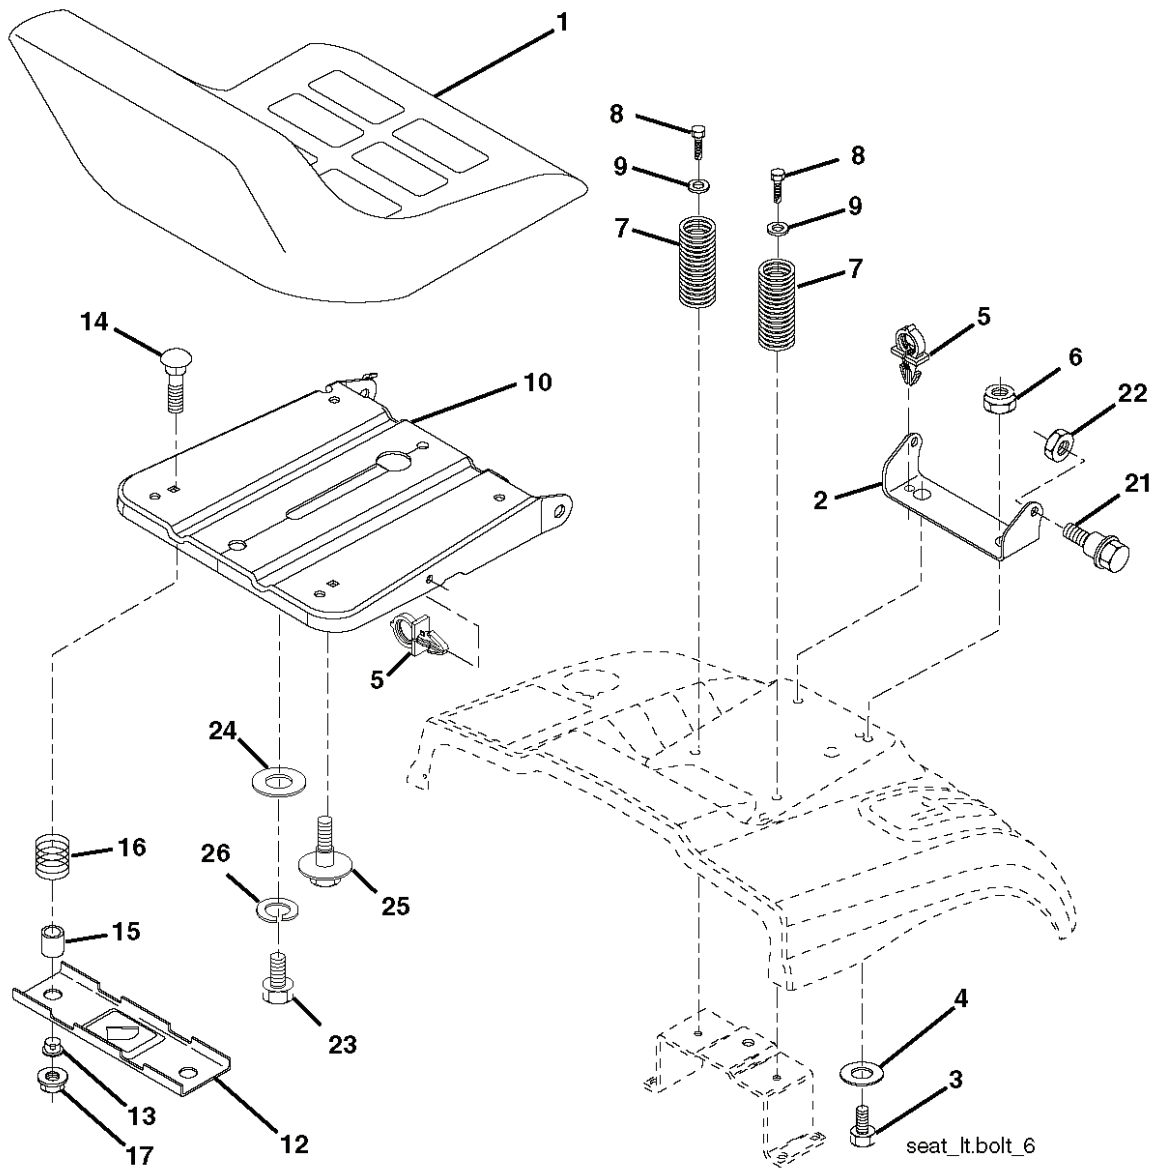

lift-rh.1piece_27

REF.	PART NO.	DESCRIPTION	REMARK	QTY.	KIT
1	532404981	PLUNGE		1	
2	532159471	LEVER		1	
3	532105767	PIN RETAINING SCREW		1	
4	812000002	RETAINER RING		1	
5	819211621	WASHER		1	
6	532120183	BEARING		1	
7	532109413	GRIP		1	
8	532124526	KNOB		1	
11	532139865	LINK		1	
12	532139866	LINK		1	
13	532124670	RETAINER RING		1	
15	532173288	LINK		1	
16	873350800	NUT		1	
17	532175689	BRACKET		1	
18	873800800	NUT		1	
19	532139868	LEVER		1	
20	532194209	SPRING		1	
31	532169865	BEARING		1	
32	873540600	NUT		1	
55	532194208	PIN		1	

IGNITION SWITCH

POSITION	CIRCUIT	"MAKE"
OFF	M+G+A1	
RUN/OVERRIDE	B+A1	
RUN	B+A1	L+A2
START	B + S + A1	

NOTE

YOUR TRACTOR IS EQUIPPED WITH A SPECIAL ALTERNATOR SYSTEM. THE LIGHTS ARE NOT CONNECTED TO THE BATTERY, BUT HAVE THEIR OWN ELECTRICAL SOURCE. BECAUSE OF THIS, THE BRIGHTNESS OF THE LIGHTS WILL CHANGE WITH ENGINE SPEED. AT IDLE THE LIGHTS WILL DIM. AS THE ENGINE IS SPEEDED UP, THE LIGHTS WILL BECOME THEIR BRIGHTEST.

NON-REMOVABLE CONNECTIONS

REMOVABLE CONNECTIONS

WIRING INSULATED CLIPS
NOTE: IF WIRING INSULATED CLIPS WERE REMOVED FOR SERVICING OF UNIT, THEY SHOULD BE RE-INSTALLED TO PROPERLY SECURE YOUR WIRING.

REF.	PART NO.	DESCRIPTION	REMARK	QTY.	KIT
1	532401042	SIEGE CONDUCTEUR		1	
2	532140551	BRACKET		1	
3	871110616	SCREW		1	
4	819131610	WASHER		1	
5	532145006	CLIP		1	
6	873800600	NUT		1	
7	532124181	SPRING		1	
8	817000616	SCREW		1	
9	819131614	WASHER		1	
10	532195530	BERCEAU DE SIEGE CONDUCTEUR		1	
12	532174648	BRACKET		1	
13	532121248	BUSHING		1	
14	872050412	BOLT		1	
15	532134300	SPACER		1	
16	532121250	SPRING		1	
17	532123976	LOCKNUT		1	
21	532171852	BOLT		1	
22	873800500	LOCK NUT		1	
23	871110814	BOLT		1	
24	819171912	WASHER		1	
25	532127018	BOLT		1	
26	810040800	WASHER		1	