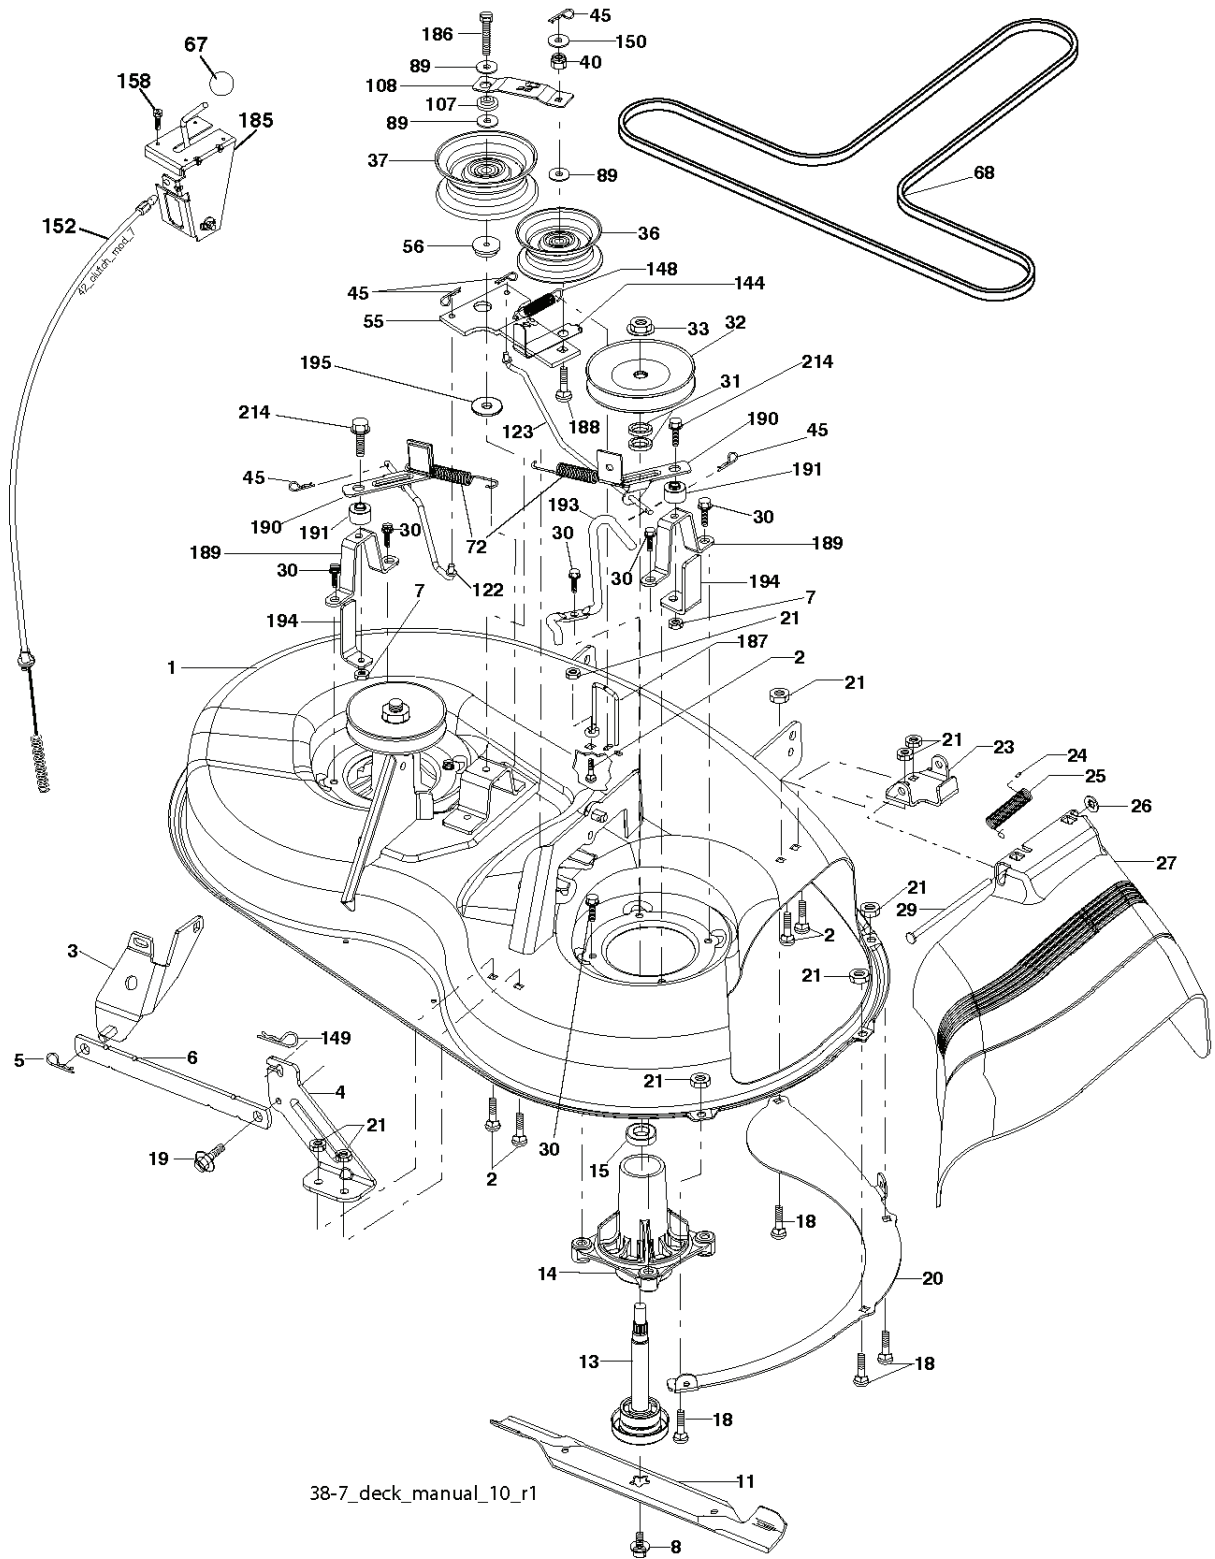

38-7_deck_manual_10_r1

REF.	PART NO.	DESCRIPTION	REMARK	QTY.	KIT
1	532192556	DECK SHELL		1	
2	872140506	BOLT		1	
3	532138017	BRACKE		1	
4	532192568	SUPPORT CARTER ARRIERE		1	
5	532124670	RETAINER RING		1	
6	532178024	LEVER		1	
7	873800500	LOCK NUT		1	
8	532193003	SCREW		1	
11	532193957	RIDE ON BLADE		1	
13	532192872	SHAFT ASSY		1	
14	532187281	BEARING HOUSING		1	
15	532110485	BEARING		1	
18	872140505	BOLT		1	
19	532132827	SPEC. BOLT		1	
20	532400095	BAFFLE		1	
21	873680500	NUT		1	
23	532192557	HINGE		1	
24	532105304	HUB CAP		1	
25	532197026	TORSION SPRING		1	
26	532110452	NUT		1	
27	532401472	DEFLECTOR		1	
29	532131491	SHAFT		1	
30	532173984	SCREW		1	
31	532187690	WASHER		1	
32	532153532	PULLEY		1	
33	532400234	NUT		1	
36	532131494	PULLEY		1	
37	532193198	PULLEY		1	
40	873680600	NUT		1	
45	532124788	RETAINER RING		1	
55	532133840	LEVER		1	
56	532165723	SPACER		1	
67	532106932	KNOB		1	
68	532193214	BELT		1	
72	532193216	RESSORT RETOUR FREIN DE LAME		1	
89	819131311	WASHER		1	
107	532133502	SPACER		1	
108	532133503	LEVER		1	
122	532410189	ROD		1	
123	532410190	ROD		1	
144	532193414	BELT GUIDE		1	
148	532169022	SPRING		1	
149	532165898	SPRING		1	
150	819091210	WASHER		1	
152	532193235	CABLE		1	
158	817720408	SCREW		1	
185	532188234	CABLE		1	
186	817490644	SCREW		1	
187	532193412	BELT GUIDE		1	
188	532165891	BOLT		1	
189	532192559	SUPPORT BRAS DE FREIN		1	
190	532192560	ARM		1	
191	532192561	SPACER		1	
193	532193413	BELT GUIDE		1	
194	532194105	GARDE DE FREIN DE LAME		1	
195	819133210	WASHER		1	
214	532193782	BOLT		1	
--	532192558	FREIN DE LAME CPT.	Brake Assembly (Includes Stand, Arm and Guard Components)	1	
--	532192870	SPINDLE	Mandrel Assembly (Includes housing, shaft assembly, and bearing only - pulley/nut/washer and blade bolt/washers not included)	1	
--	532193646	HOUSING		1