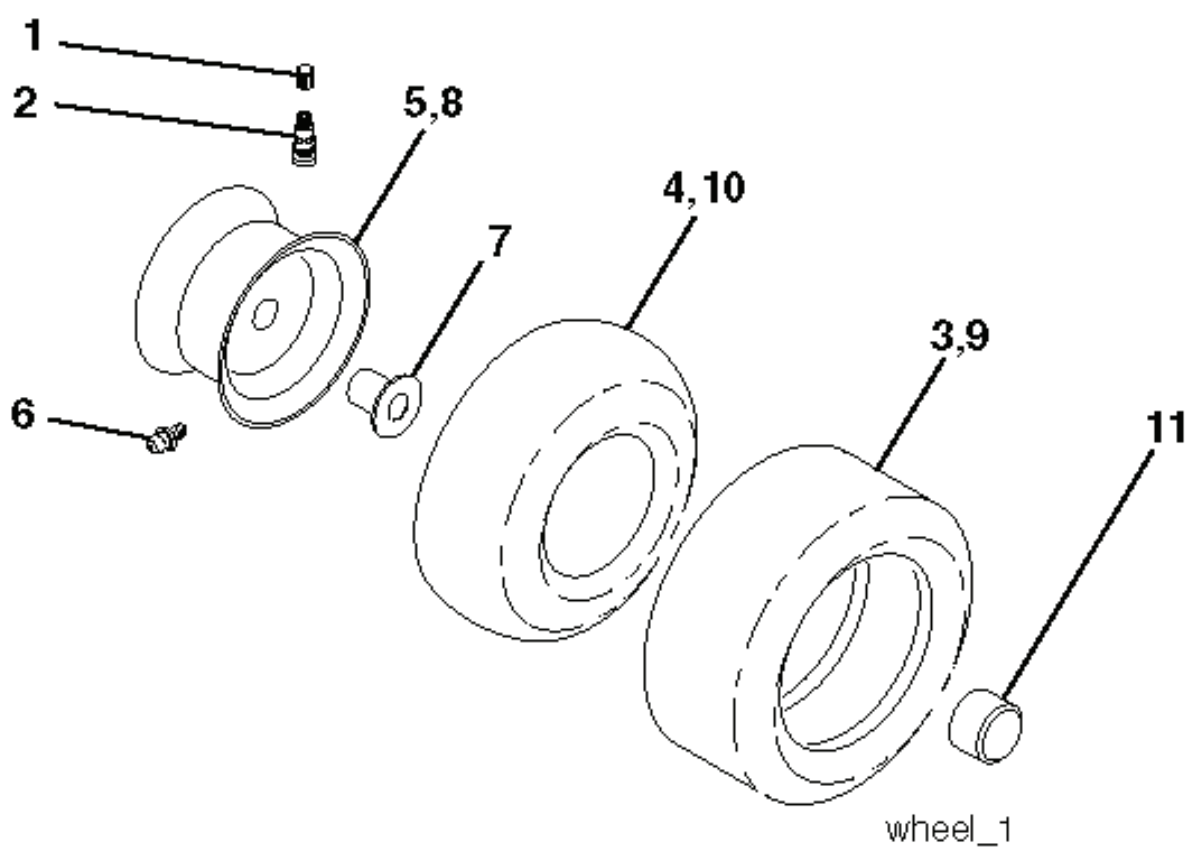

NON-REMOVABLE CONNECTIONS

REMOVABLE CONNECTIONS

WIRING INSULATED CLIPS
NOTE: IF WIRING INSULATED CLIPS WERE REMOVED FOR SERVICING OF UNIT, THEY SHOULD BE RE-INSTALLED TO PROPERLY SECURE YOUR WIRING.

REF.	PART NO.	DESCRIPTION	REMARK	QTY.	KIT
1	532401042	SIEGE CONDUCTEUR		1	
2	532140551	BRACKET		1	
3	871110616	SCREW		1	
4	819131610	WASHER		1	
5	532145006	CLIP		1	
6	873800600	NUT		1	
7	532124181	SPRING		1	
8	817000616	SCREW		1	
9	819131614	WASHER		1	
10	532195530	BERCEAU DE SIEGE CONDUCTEUR		1	
12	532174648	BRACKET		1	
13	532121248	BUSHING		1	
14	872050412	BOLT		1	
15	532134300	SPACER		1	
16	532121250	SPRING		1	
17	532123976	LOCKNUT		1	
21	532171852	BOLT		1	
22	873800500	LOCK NUT		1	
23	871110814	BOLT		1	
24	819171912	WASHER		1	
25	532127018	BOLT		1	
26	810040800	WASHER		1	

steering_pl.lt_68_r2

REF.	PART NO.	DESCRIPTION	REMARK	QTY.	KIT
1	532186780	STEERING WHEEL		1	
2	532418168	AXLE		1	
3	532169840	SPINDLE		1	
4	532169839	SPINDLE		1	
5	532124931	WASHER		1	
6	532121748	WASHER		1	
7	819272016	WASHER		1	
8	812000029	RETAINER RING		1	
9	532124937	BEARING COL. STRG.		1	
10	532175121	ROD		1	
11	810040600	WASHER		1	
13	532136518	PIPE		1	
15	532145212	NUT		1	
17	532190753	ROD		1	
26	532126847	BUSHING		1	
28	819131416	WASHER		1	
29	817000612	SCREW		1	
30	876020412	SPLIT PIN		1	
32	532192757	TIGE D'ASSEMBLAGE		1	
34	810040500	WASHER		1	
36	532155099	BUSHING		1	
37	532152927	SCREW		1	
38	532192916	INSERT DE VOLANT		1	
39	819113812	WASHER		1	
40	873540600	NUT		1	
41	532186737	ADAPTER		1	
42	532169633	SLEEVE		1	
43	532121749	WASHER		1	
44	532190752	SHAFT		1	
46	532121232	HUB CAP		1	
65	532414736	SPACER		1	
67	872110618	BOLT		1	
68	532169827	SHAFT		1	
71	532175146	STEERING GEAR		1	
82	532199978	SUPPORT ESSIEU AVANT		1	
88	532175118	BOLT		1	
91	532175553	SPRING		1	
95	532188967	WASHER		1	
97	874780564	BOLT		1	