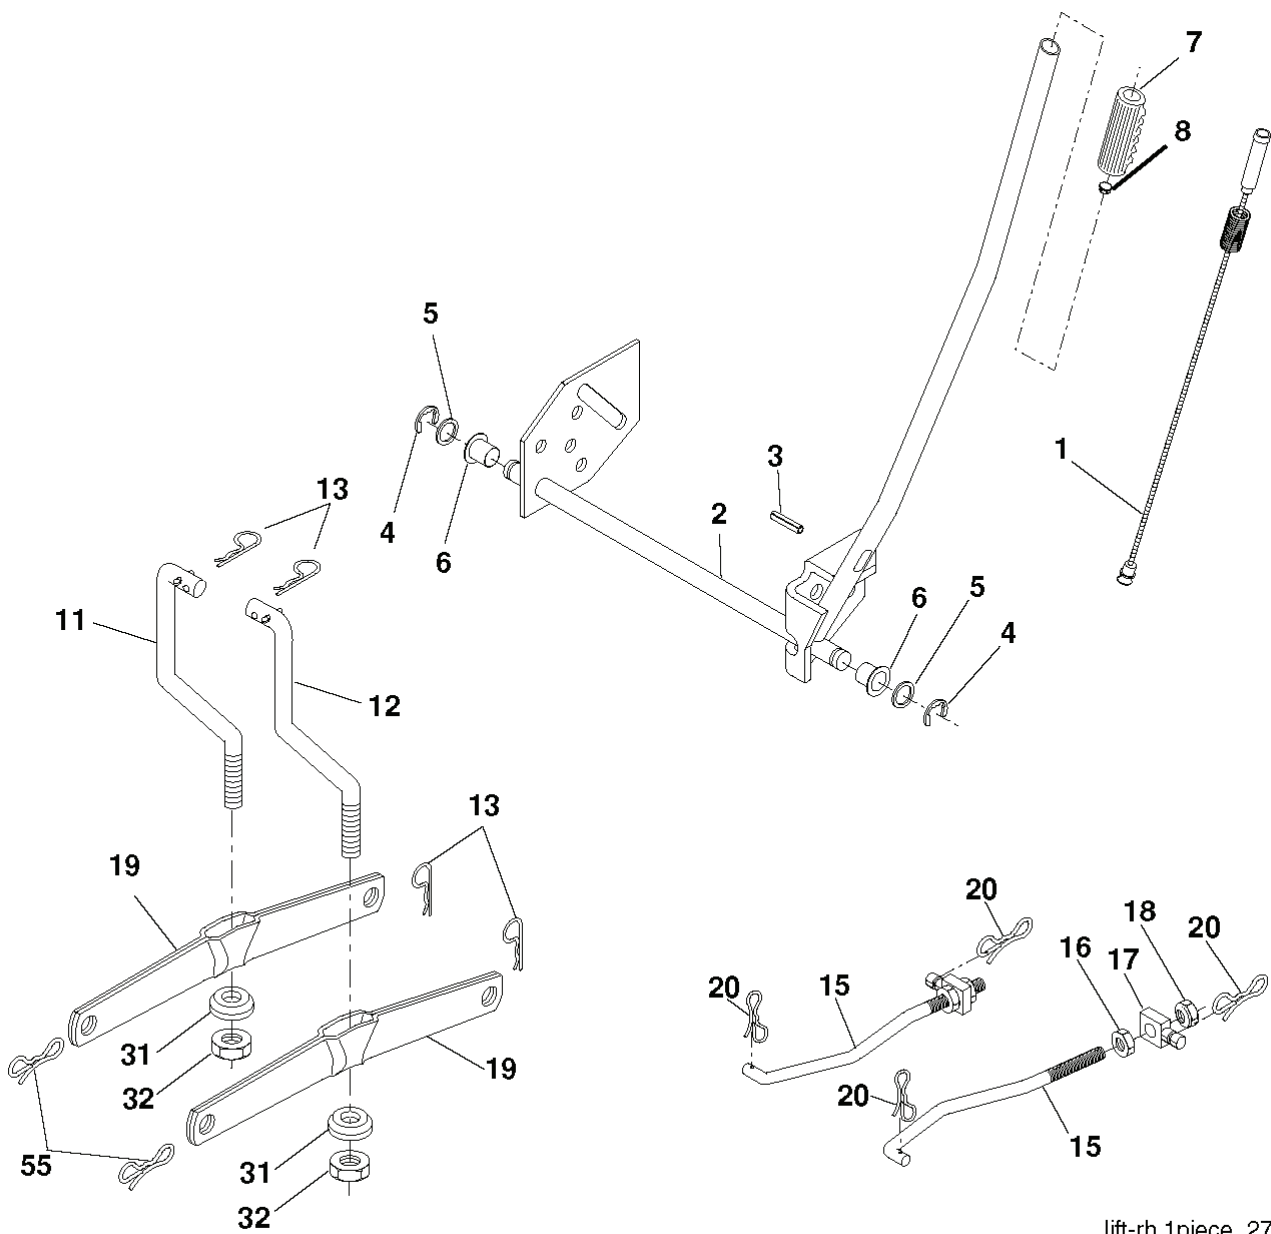

38-7_deck_manual_10_r1

REF.	PART NO.	DESCRIPTION	REMARK	QTY.	KIT
1	532192556	DECK SHELL		1	
2	872140506	BOLT		1	
3	532138017	BRACKE		1	
4	532192568	SUPPORT CARTER ARRIERE		1	
5	532124670	RETAINER RING		1	
6	532178024	LEVER		1	
7	873800500	LOCK NUT		1	
8	532193003	SCREW		1	
11	532193957	RIDE ON BLADE		1	
13	532192872	SHAFT ASSY		1	
14	532187281	BEARING HOUSING		1	
15	532110485	BEARING		1	
18	872140505	BOLT		1	
19	532132827	SPEC. BOLT		1	
20	532400095	BAFFLE		1	
21	873680500	NUT		1	
23	532192557	HINGE		1	
24	532105304	HUB CAP		1	
25	532197026	TORSION SPRING		1	
26	532110452	NUT		1	
27	532401472	DEFLECTOR		1	
29	532131491	SHAFT		1	
30	532173984	SCREW		1	
31	532187690	WASHER		1	
32	532153532	PULLEY		1	
33	532400234	NUT		1	
36	532131494	PULLEY		1	
37	532193198	PULLEY		1	
40	873680600	NUT		1	
45	532124788	RETAINER RING		1	
55	532133840	LEVER		1	
56	532165723	SPACER		1	
67	532106932	KNOB		1	
68	532193214	BELT		1	
72	532193216	RESSORT RETOUR FREIN DE LAME		1	
89	819131311	WASHER		1	
107	532133502	SPACER		1	
108	532133503	LEVER		1	
122	532410189	ROD		1	
123	532410190	ROD		1	
144	532193414	BELT GUIDE		1	
148	532169022	SPRING		1	
149	532165898	SPRING		1	
150	819091210	WASHER		1	
152	532193235	CABLE		1	
158	817720408	SCREW		1	
185	532188234	CABLE		1	
186	817490644	SCREW		1	
187	532193412	BELT GUIDE		1	
188	532165891	BOLT		1	
189	532192559	SUPPORT BRAS DE FREIN		1	
190	532192560	ARM		1	
191	532192561	SPACER		1	
193	532193413	BELT GUIDE		1	
194	532194105	GARDE DE FREIN DE LAME		1	
195	819133210	WASHER		1	
214	532193782	BOLT		1	
--	532192558	FREIN DE LAME CPT.	Brake Assembly (Includes Stand, Arm and Guard Components)	1	
--	532192870	SPINDLE	Mandrel Assembly (Includes housing, shaft assembly, and bearing only - pulley/nut/washer and blade bolt/washers not included)	1	
--	532193646	HOUSING		1	