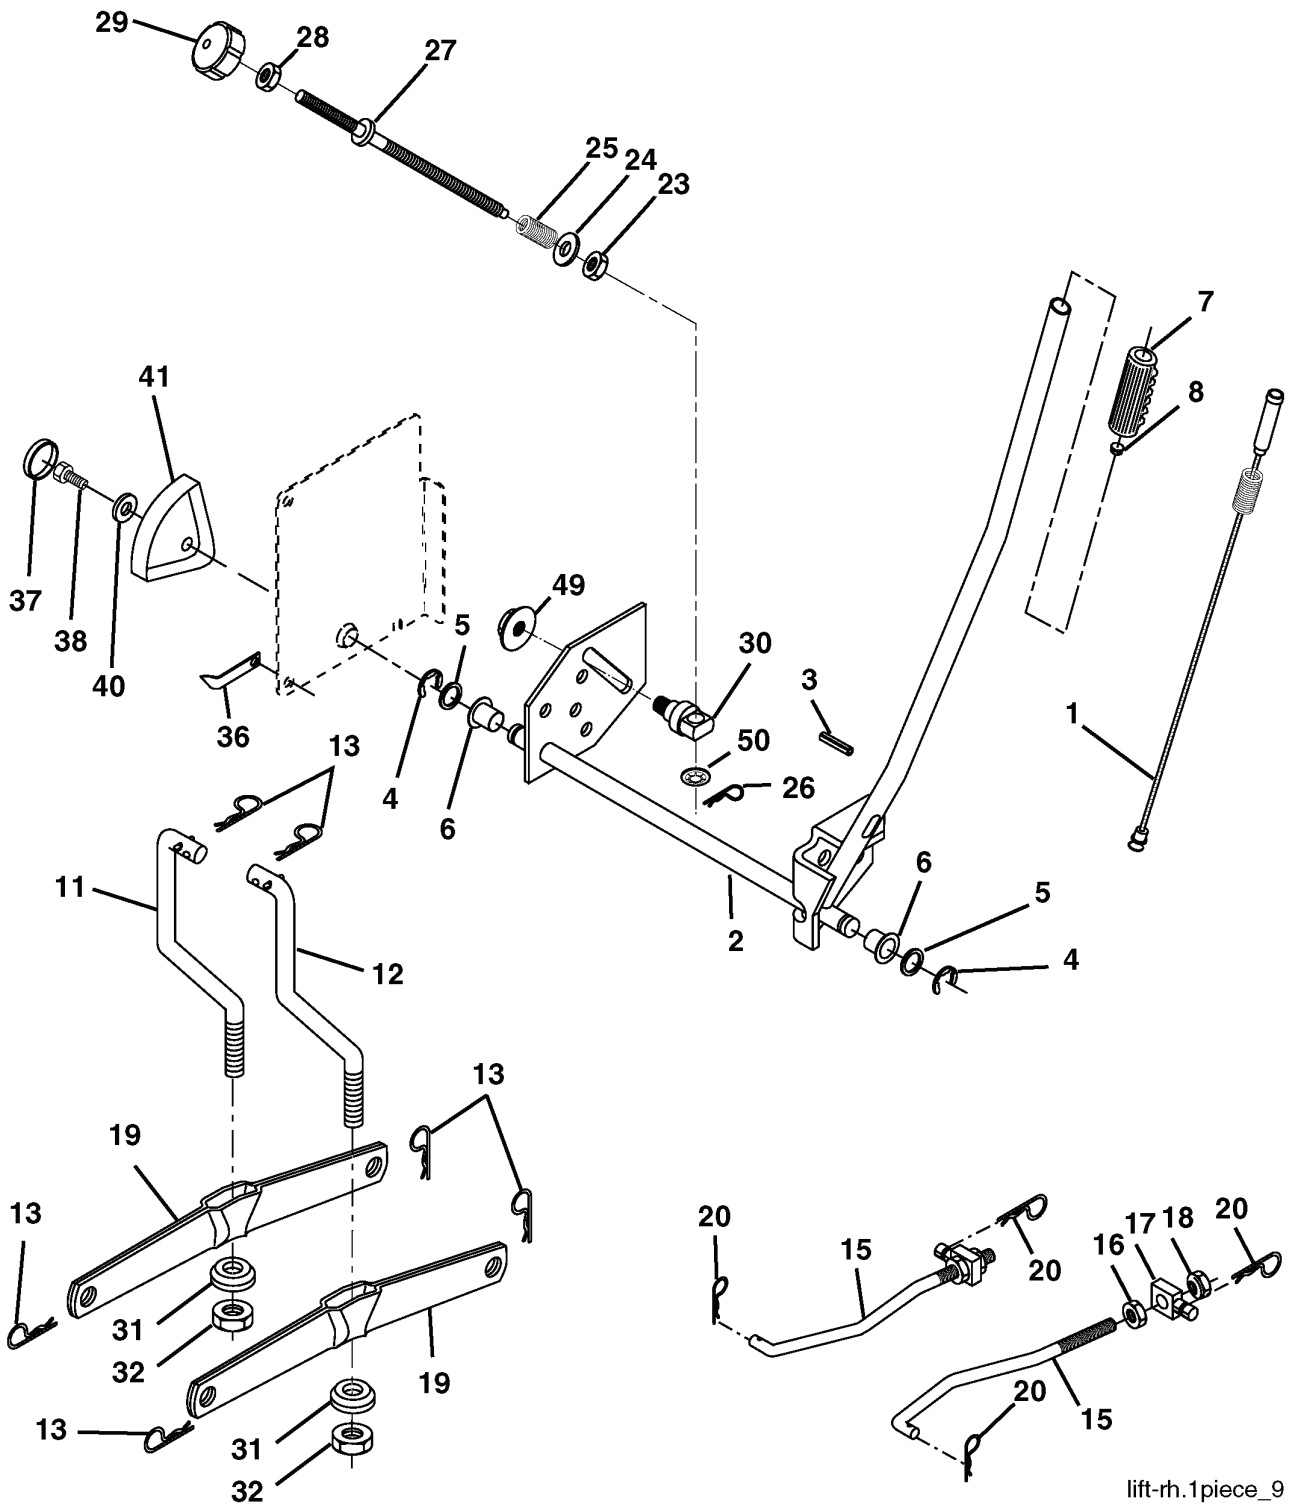

REPAIR PARTS

TRACTOR- -MODEL NO. CTH191 (96061000700), PRODUCT NO. 954 17 02-39
DECALS

REF.	PART NO.	DESCRIPTION	REMARK	QTY.	KIT
1	532145498	DECAL		1	
2	532193824	DECAL		1	
3	532188923	DECAL		1	
4	532194162	DECALC.INTERIEUR DE CAPOT		1	
5	532188925	DECAL		1	
6	532180432	DECAL		1	
7	532188921	DECAL		1	
9	532193823	DECALC.BAC ARRIERE		1	
10	532145005	DECAL		1	
11	532182166	DECAL		1	
12	532159737	DECAL		1	
14	532159736	DECAL		1	
17	532140837	DECAL		1	
20	532166960	DECAL		1	
21	532166286	DECAL		1	
--	532138311	DECAL		1	
--	532181090	PLATE		1	
--	532181091	PLATE		1	
--	532182621	DECAL		1	
--	532193834	OPERATORS MANUAL		1	
--	532193835	OPERATORS MANUAL		1	

REPAIR PARTS

TRACTOR- -MODEL NO. CTH191 (96061000700), PRODUCT NO. 954 17 02-39
MOWER LIFT

lift-rh.1piece_9

REF.	PART NO.	DESCRIPTION	REMARK	QTY.	KIT
1	532159460	WIRE		1	
2	532159471	LEVER		1	
3	532105767	PIN RETAINING SCREW		1	
4	812000002	RETAINER RING		1	
5	819211621	WASHER		1	
6	532120183	BEARING		1	
7	532125631	HANDLE		1	
8	532124526	KNOB		1	
11	532165829	ROD		1	
12	532165831	ROD		1	
13	532124670	RETAINER RING		1	
15	532173288	LINK		1	
16	873350800	NUT		1	
17	532175689	BRACKET		1	
18	873800800	NUT		1	
19	532139868	LEVER		1	
20	532163552	CLIP		1	
23	532110807	NUT		1	
24	819131016	WASHER		1	
25	532124874	SPRING		1	
26	532169484	PIN		1	
27	532126971	LEVER		1	
28	873350600	NUT		1	
29	532138057	KNOB		1	
30	532150233	TRUNNION		1	
31	532169865	BEARING		1	
32	873540600	NUT		1	
36	532155097	INDICATOR		1	
37	532123935	PLUG		1	
38	817060516	SCREW		1	
40	819112410	WASHER		1	
41	532123934	INDICATOR		1	
49	532145212	NUT		1	
50	532110452	NUT		1	