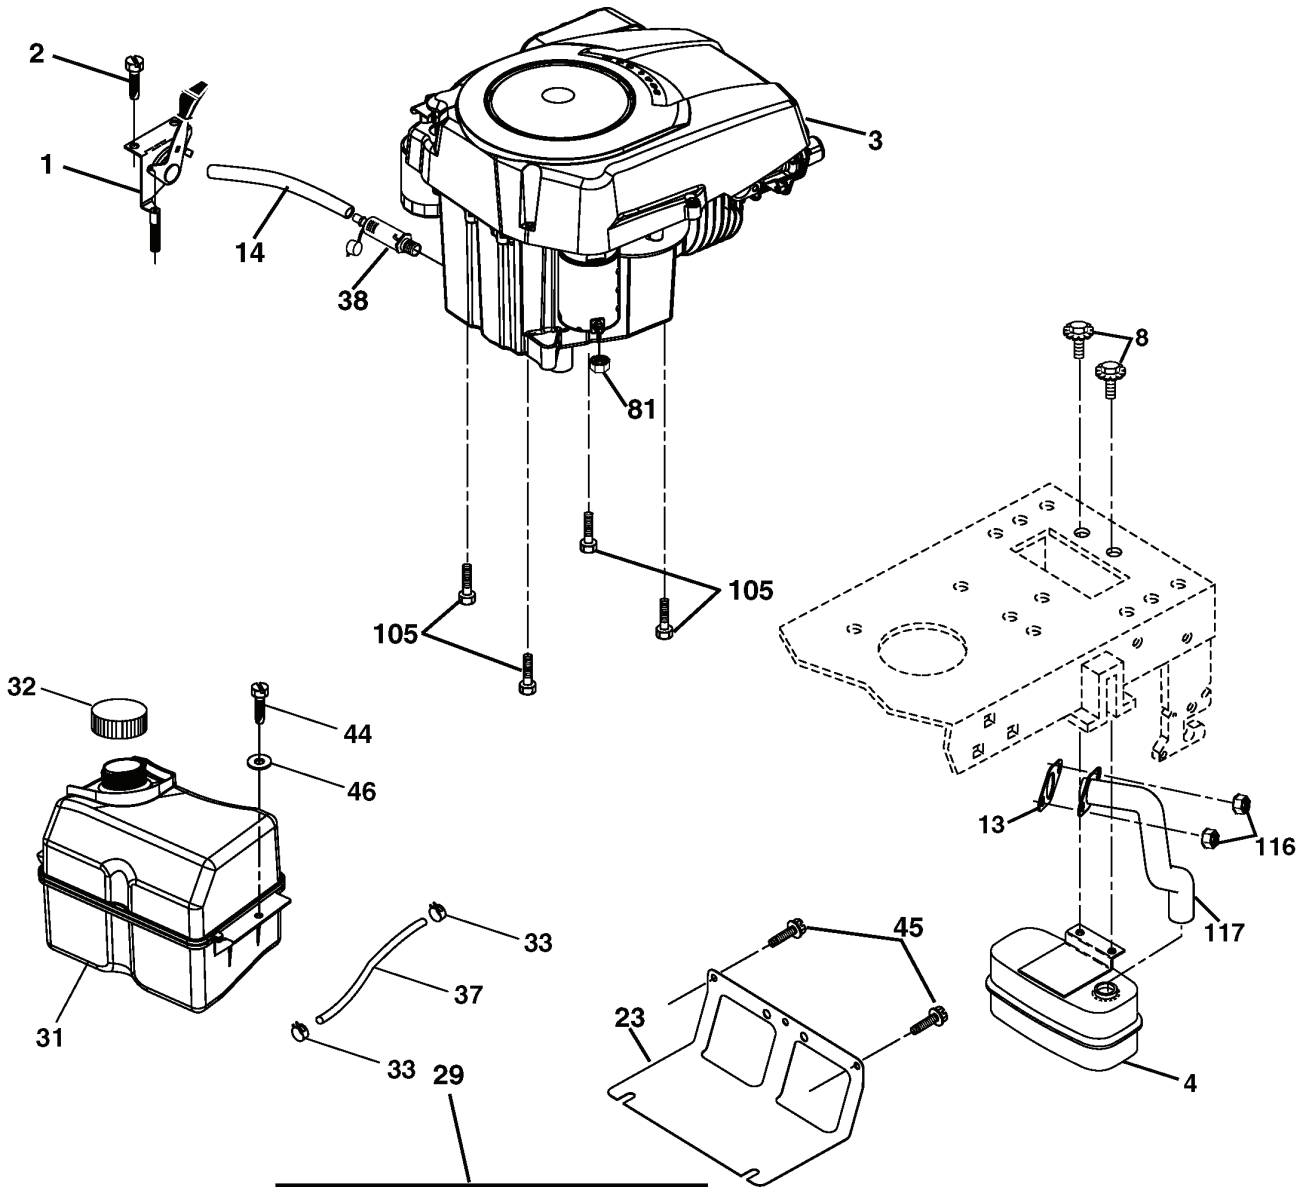

REPAIR PARTS

TRACTOR- -MODEL NO. CTH191 (96061000700), PRODUCT NO. 954 17 02-39
ENGINE

OPTIONAL EQUIPMENT
Spark Arrester

REF.	PART NO.	DESCRIPTION	REMARK	QTY.	KIT
1	532170805	CONTROL THROT /CH FLAG		1	
2	817720408	SCREW		1	
4	532188655	MUFFLER		1	
8	532171877	BOLT		1	
13	532185909	GASKET		1	
14	532148456	TUBE		1	
23	532169837	HEAT SHIELD		1	
29	532137180	SPARK ARRESTER KIT		1	
31	532185534	TANK UNIT		1	
32	532140527	FUEL CAP		1	
33	532123487	HOSE CLAMP		1	
37	532137040	HOSE		1	
38	532181654	PLUG		1	
44	817670412	SCREW		1	
45	817000612	SCREW		1	
46	819091416	WASHER		1	
81	873510400	NUT		1	
105	817120616	SCREW		1	
116	532184362	NUT		1	
117	532188654	TUBE EXHAUST		1