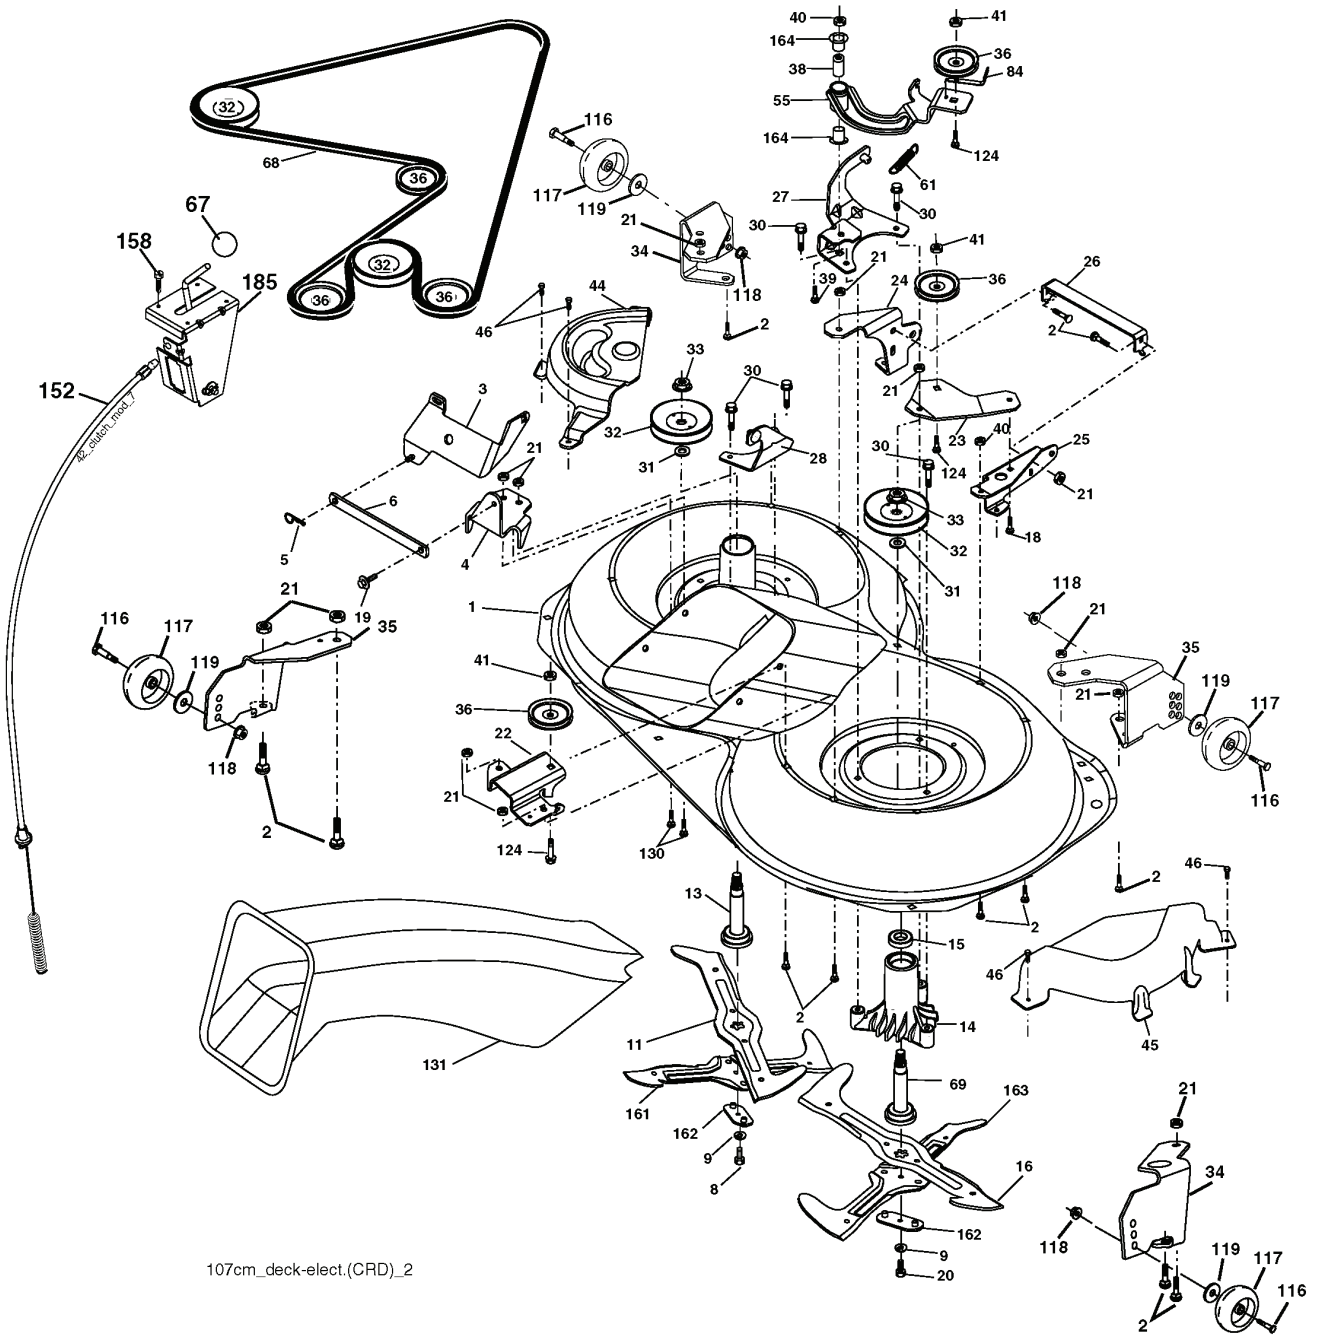

CTH191, 96061000700, 954170239, 2005-0

SPARE PARTS LIST

REPAIR PARTS

TRACTOR- -MODEL NO. CTH191 (96061000700), PRODUCT NO. 954 17 02-39
MOWER

107cm_deck-elect.(CRD)_2

REF.	PART NO.	DESCRIPTION	REMARK	QTY.	KIT
1	532169160	HOUSING		1	
2	872140506	BOLT		1	
3	532165569	BRACKET		1	
4	532169167	BRACKET		1	
5	532124670	RETAINER RING		1	
6	532165557	ROD		1	
8	532181712	BOLT		1	
9	810030600	WASHER		1	
11	532180583	BLADE		1	
13	532137645	SHAFT		1	
14	532128774	BEARING HOUSING		1	
15	532110485	BEARING		1	
16	532180584	BLADE		1	
18	872110606	BOLT		1	
19	532132827	SPEC. BOLT		1	
20	532181713	BOLT		1	
21	873680500	NUT		1	
22	532169165	BRACKET		1	
23	532169166	BRACKET		1	
24	532169170	BRACKET		1	
25	532169171	BRACKET		1	
26	532165237	ROD		1	
27	532169172	BRACKET		1	
28	532169168	BRACKET		1	
30	532173984	SCREW		1	
31	532187690	WASHER		1	
32	532175707	MANDREL PULLEY		1	
33	532178342	NUT		1	
34	532179509	BRACKET		1	
35	532176292	BRACKET		1	
36	532146763	PULLEY		1	
38	532169851	SPACER		1	
39	872110622	BOLT		1	
40	873680600	NUT		1	
41	873900600	NUT		1	
44	532175538	COVER		1	
45	532175539	COVER		1	
46	532137729	SCREW		1	
55	532169849	LEVER		1	
61	532175159	SPRING		1	
68	532169178	BELT		1	
69	532165482	SHAFT		1	
84	532156085	BELT GUIDE		1	
116	532184219	BOLT		1	
117	532133957	WHEEL		1	
118	873930600	NUT		1	
119	819121414	WASHER		1	
124	872110612	BOLT		1	
130	872110506	BOLT		1	
131	532165661	PIPE		1	
152	532176074	WIRE		1	
158	817720408	SCREW		1	
161	532180424	BLADE		1	
162	532180878	ADAPTER		1	
163	532180425	BLADE		1	
164	532124937	BEARING COL. STRG.		1	
185	532188234	CABLE		1	
--	532181857	BEARING HOUSING		1	
--	532181858	BEARING HOUSING		1	
--	532181770	HOUSING		1	