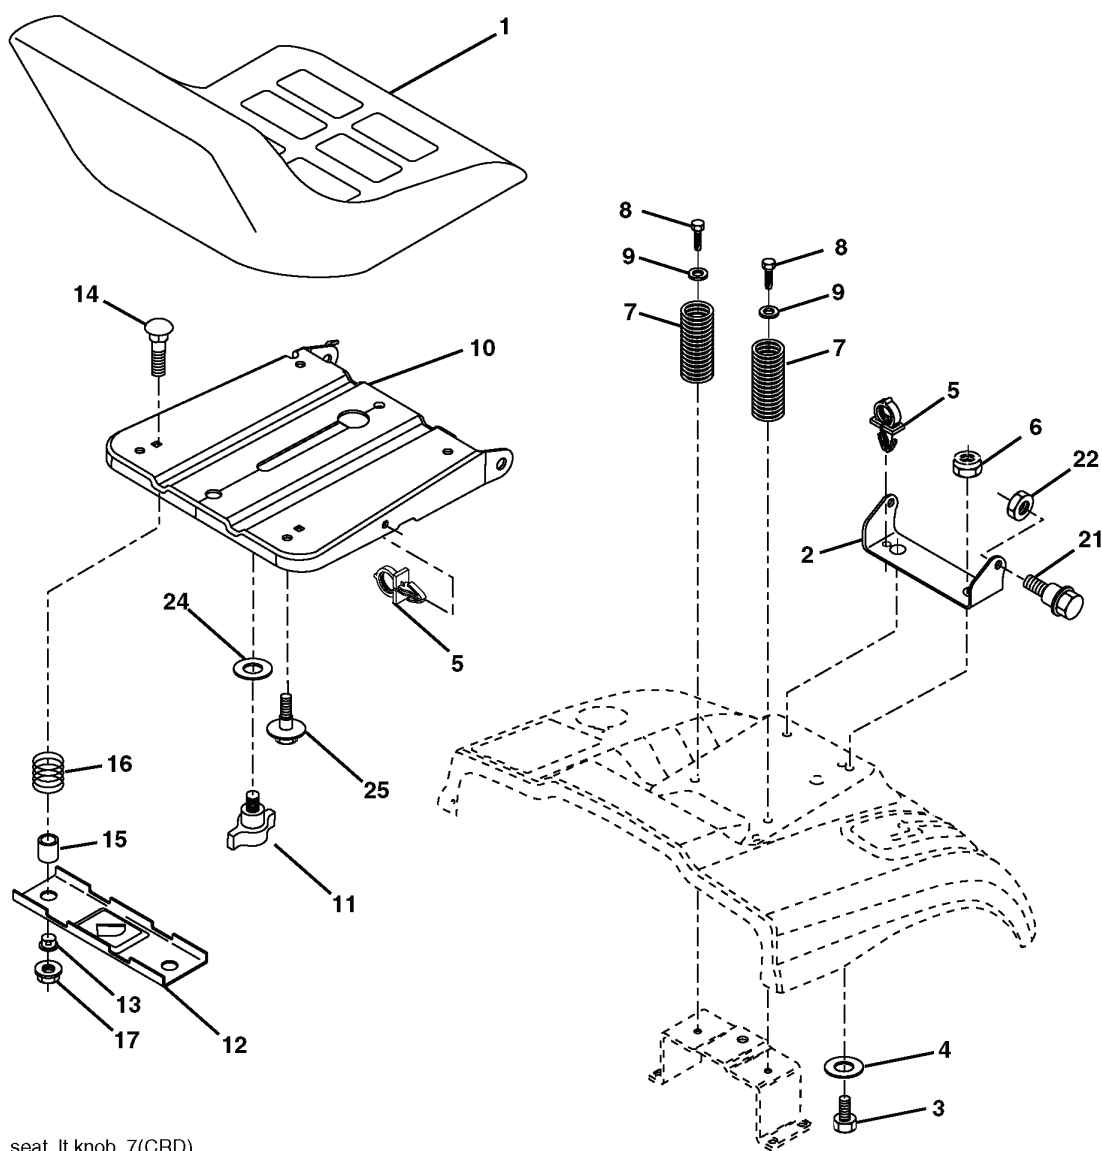

REPAIR PARTS

TRACTOR- -MODEL NO. CTH191 (96061000700), PRODUCT NO. 954 17 02-39
ENGINE

OPTIONAL EQUIPMENT
Spark Arrester

REF.	PART NO.	DESCRIPTION	REMARK	QTY.	KIT
1	532170805	CONTROL THROT /CH FLAG		1	
2	817720408	SCREW		1	
4	532188655	MUFFLER		1	
8	532171877	BOLT		1	
13	532185909	GASKET		1	
14	532148456	TUBE		1	
23	532169837	HEAT SHIELD		1	
29	532137180	SPARK ARRESTER KIT		1	
31	532185534	TANK UNIT		1	
32	532140527	FUEL CAP		1	
33	532123487	HOSE CLAMP		1	
37	532137040	HOSE		1	
38	532181654	PLUG		1	
44	817670412	SCREW		1	
45	817000612	SCREW		1	
46	819091416	WASHER		1	
81	873510400	NUT		1	
105	817120616	SCREW		1	
116	532184362	NUT		1	
117	532188654	TUBE EXHAUST		1	

REPAIR PARTS

TRACTOR- -MODEL NO. CTH191 (96061000700), PRODUCT NO. 954 17 02-39
SEAT ASSEMBLY

seat_lt.knob_7(CRD)

REF.	PART NO.	DESCRIPTION	REMARK	QTY.	KIT
1	532184995	SEAT		1	
2	532140551	BRACKET		1	
3	871110616	SCREW		1	
4	819131610	WASHER		1	
5	532145006	CLIP		1	
6	873800600	NUT		1	
7	532124181	SPRING		1	
8	817000616	SCREW		1	
9	819131614	WASHER		1	
10	532182493	BRACKET		1	
11	532166369	WING NUT		1	
12	532121246	BRACKET		1	
13	532121248	BUSHING		1	
14	872050412	BOLT		1	
15	532121249	SPACER		1	
16	532123740	SPRING		1	
17	532123976	LOCKNUT		1	
21	532171852	BOLT		1	
22	873800500	LOCK NUT		1	
24	819171912	WASHER		1	
25	532127018	BOLT		1	

REPAIR PARTS

TRACTOR- -MODEL NO. CTH191 (96061000700), PRODUCT NO. 954 17 02-39
DECALS

REF.	PART NO.	DESCRIPTION	REMARK	QTY.	KIT
1	532145498	DECAL		1	
2	532193824	DECAL		1	
3	532188923	DECAL		1	
4	532194162	DECALC.INTERIEUR DE CAPOT		1	
5	532188925	DECAL		1	
6	532180432	DECAL		1	
7	532188921	DECAL		1	
9	532193823	DECALC.BAC ARRIERE		1	
10	532145005	DECAL		1	
11	532182166	DECAL		1	
12	532159737	DECAL		1	
14	532159736	DECAL		1	
17	532140837	DECAL		1	
20	532166960	DECAL		1	
21	532166286	DECAL		1	
--	532138311	DECAL		1	
--	532181090	PLATE		1	
--	532181091	PLATE		1	
--	532182621	DECAL		1	
--	532193834	OPERATORS MANUAL		1	
--	532193835	OPERATORS MANUAL		1	