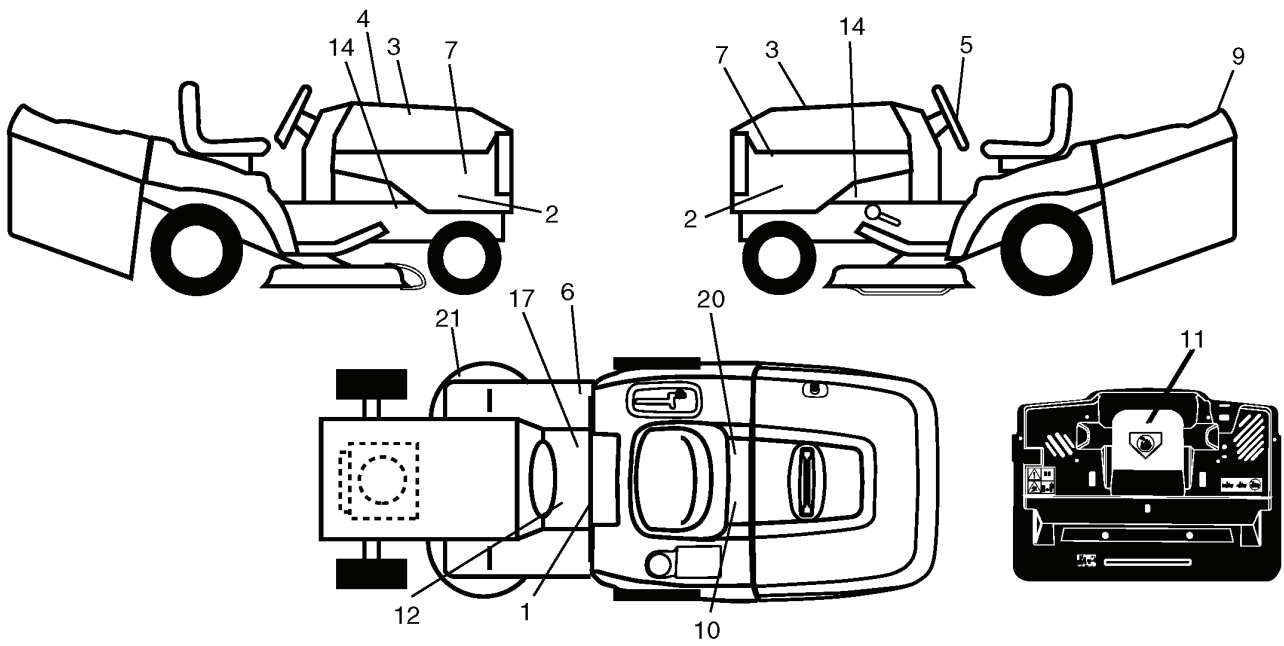

REPAIR PARTS

TRACTOR- -MODEL NO. CTH191 (96061000700), PRODUCT NO. 954 17 02-39
ENGINE

OPTIONAL EQUIPMENT
Spark Arrester

REF.	PART NO.	DESCRIPTION	REMARK	QTY.	KIT
1	532170805	CONTROL THROT /CH FLAG		1	
2	817720408	SCREW		1	
4	532188655	MUFFLER		1	
8	532171877	BOLT		1	
13	532185909	GASKET		1	
14	532148456	TUBE		1	
23	532169837	HEAT SHIELD		1	
29	532137180	SPARK ARRESTER KIT		1	
31	532185534	TANK UNIT		1	
32	532140527	FUEL CAP		1	
33	532123487	HOSE CLAMP		1	
37	532137040	HOSE		1	
38	532181654	PLUG		1	
44	817670412	SCREW		1	
45	817000612	SCREW		1	
46	819091416	WASHER		1	
81	873510400	NUT		1	
105	817120616	SCREW		1	
116	532184362	NUT		1	
117	532188654	TUBE EXHAUST		1	

REPAIR PARTS

TRACTOR- -MODEL NO. CTH191 (96061000700), PRODUCT NO. 954 17 02-39
SEAT ASSEMBLY

seat_lt.knob_7(CRD)

REF.	PART NO.	DESCRIPTION	REMARK	QTY.	KIT
1	532184995	SEAT		1	
2	532140551	BRACKET		1	
3	871110616	SCREW		1	
4	819131610	WASHER		1	
5	532145006	CLIP		1	
6	873800600	NUT		1	
7	532124181	SPRING		1	
8	817000616	SCREW		1	
9	819131614	WASHER		1	
10	532182493	BRACKET		1	
11	532166369	WING NUT		1	
12	532121246	BRACKET		1	
13	532121248	BUSHING		1	
14	872050412	BOLT		1	
15	532121249	SPACER		1	
16	532123740	SPRING		1	
17	532123976	LOCKNUT		1	
21	532171852	BOLT		1	
22	873800500	LOCK NUT		1	
24	819171912	WASHER		1	
25	532127018	BOLT		1	

REPAIR PARTS

TRACTOR- -MODEL NO. CTH191 (96061000700), PRODUCT NO. 954 17 02-39
DECALS

REF.	PART NO.	DESCRIPTION	REMARK	QTY.	KIT
1	532145498	DECAL		1	
2	532193824	DECAL		1	
3	532188923	DECAL		1	
4	532194162	DECALC.INTERIEUR DE CAPOT		1	
5	532188925	DECAL		1	
6	532180432	DECAL		1	
7	532188921	DECAL		1	
9	532193823	DECALC.BAC ARRIERE		1	
10	532145005	DECAL		1	
11	532182166	DECAL		1	
12	532159737	DECAL		1	
14	532159736	DECAL		1	
17	532140837	DECAL		1	
20	532166960	DECAL		1	
21	532166286	DECAL		1	
--	532138311	DECAL		1	
--	532181090	PLATE		1	
--	532181091	PLATE		1	
--	532182621	DECAL		1	
--	532193834	OPERATORS MANUAL		1	
--	532193835	OPERATORS MANUAL		1	