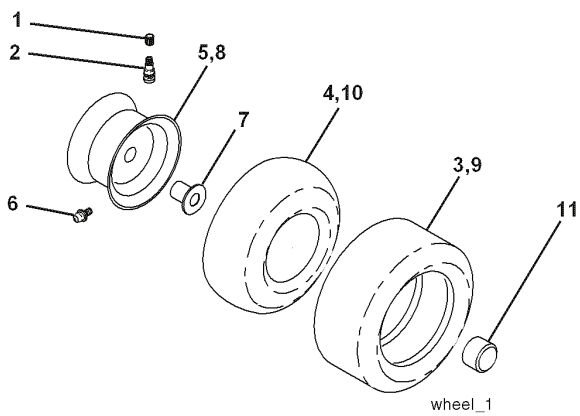

CTH171, 96061018300, 2007-04

SPARE PARTS LIST

TRACTOR - - MODEL NO. CTH171 (96061018300) PRODUCT NO. 960 61 01-83
STEERING ASSEMBLY

steering_pl.lt_60_r1

REF.	PART NO.	DESCRIPTION	REMARK	QTY.	KIT
1	532193651	STEERING WHEEL		1	
2	532184706	SHAFT		1	
3	532169840	SPINDLE		1	
4	532169839	SPINDLE		1	
5	532124931	WASHER		1	
6	532121748	WASHER		1	
8	812000029	RETAINER RING		1	
10	532175121	ROD		1	
11	810040600	WASHER		1	
13	532136518	PIPE		1	
15	532145212	NUT		1	
17	532190753	ROD		1	
29	817000612	SCREW		1	
32	532171888	ROD		1	
33	819111216	WASHER		1	
34	810040500	WASHER		1	
35	873540500	NUT		1	
36	532155099	BUSHING		1	
37	532152927	SCREW		1	
38	532193652	HUB		1	
39	819113812	WASHER		1	
40	873540600	NUT		1	
41	532186737	ADAPTER		1	
42	532411139	STEERING COLUMN TUBE		1	
43	532121749	WASHER		1	
44	532190752	SHAFT		1	
46	532121232	HUB CAP		1	
65	532160367	SPACER		1	
67	872110618	BOLT		1	
68	532169827	SHAFT		1	
71	532175146	STEERING GEAR		1	
82	532199978	SUPPORT ESSIEU AVANT		1	
87	532173966	WASHER		1	
88	532175118	BOLT		1	
91	532175553	SPRING		1	
95	532188967	WASHER		1	
97	874780564	BOLT		1	

TRACTOR - - MODEL NO. CTH171 (96061018300) PRODUCT NO. 960 61 01-83
WHEELS & TIRES

REF.	PART NO.	DESCRIPTION	REMARK	QTY.	KIT
1	532059192	CAP VALVE		1	
2	532065139	NIPPLE		1	
3	532106222	TIRE		1	
4	532059904	HOSE		1	
5	532138336	RIM		1	
6	532124957	FITTING		1	
7	532124959	BEARING		1	
8	532138337	RIM SPROCKET		1	
9	532122082	TIRE		1	
10	532124926	HOSE		1	
11	532175039	HUB CAP		1	
-	532144334	SEALING FOAM		1	