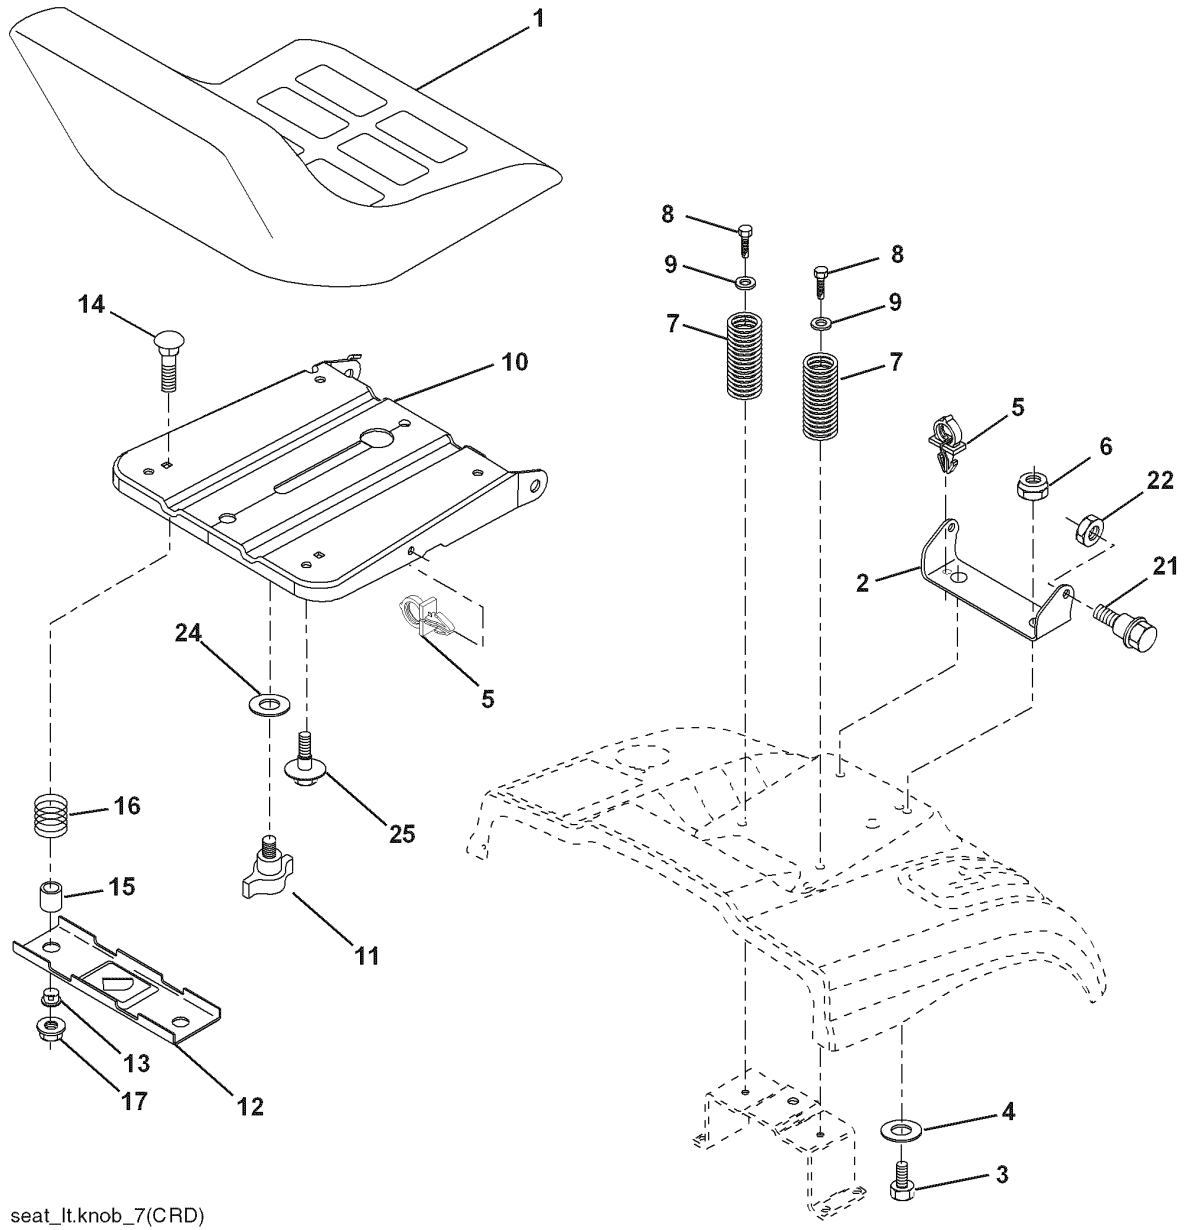

**TRACTOR - - MODEL NO. CTH171 (96061018300) PRODUCT NO. 960 61 01-83
SEAT ASSEMBLY**

seat_lt.knob_7(CRD)

REF.	PART NO.	DESCRIPTION	REMARK	QTY.	KIT
1	532188715	SIEGE CONDUCTEUR		1	
2	532140551	BRACKET		1	
3	871110616	SCREW		1	
4	819131610	WASHER		1	
5	532145006	CLIP		1	
6	873800600	NUT		1	
7	532124181	SPRING		1	
8	817000616	SCREW		1	
9	819131614	WASHER		1	
10	532195530	BERCEAU DE SIEGE CONDUCTEUR		1	
11	532166369	WING NUT		1	
12	532174648	BRACKET		1	
13	532121248	BUSHING		1	
14	872050412	BOLT		1	
15	532121249	SPACER		1	
16	532123740	SPRING		1	
17	532123976	LOCKNUT		1	
21	532171852	BOLT		1	
22	873800500	LOCK NUT		1	
24	819171912	WASHER		1	
25	532127018	BOLT		1