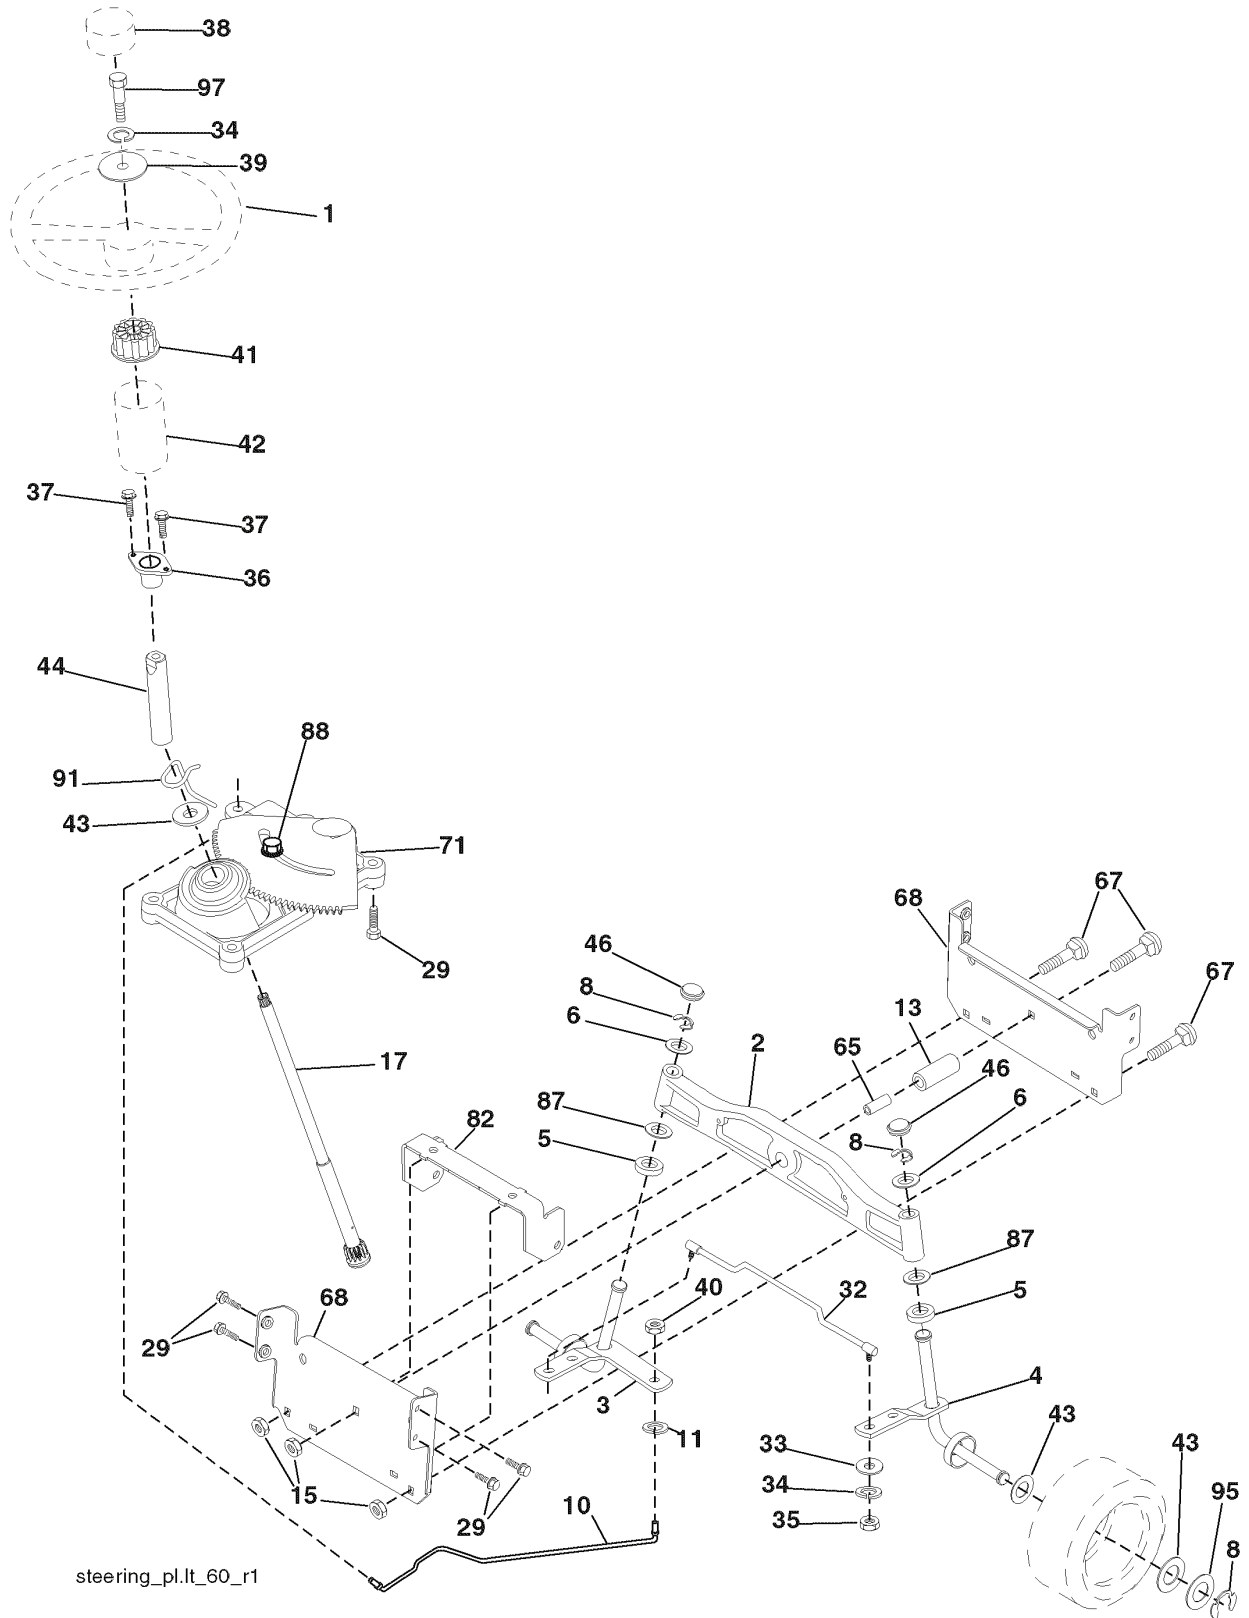

CTH171, 96061018300, 2007-04

SPARE PARTS LIST

TRACTOR - - MODEL NO. CTH171 (96061018300) PRODUCT NO. 960 61 01-83
STEERING ASSEMBLY

steering_pl.lt_60_r1

REF.	PART NO.	DESCRIPTION	REMARK	QTY.	KIT
1	532193651	STEERING WHEEL		1	
2	532184706	SHAFT		1	
3	532169840	SPINDLE		1	
4	532169839	SPINDLE		1	
5	532124931	WASHER		1	
6	532121748	WASHER		1	
8	812000029	RETAINER RING		1	
10	532175121	ROD		1	
11	810040600	WASHER		1	
13	532136518	PIPE		1	
15	532145212	NUT		1	
17	532190753	ROD		1	
29	817000612	SCREW		1	
32	532171888	ROD		1	
33	819111216	WASHER		1	
34	810040500	WASHER		1	
35	873540500	NUT		1	
36	532155099	BUSHING		1	
37	532152927	SCREW		1	
38	532193652	HUB		1	
39	819113812	WASHER		1	
40	873540600	NUT		1	
41	532186737	ADAPTER		1	
42	532411139	STEERING COLUMN TUBE		1	
43	532121749	WASHER		1	
44	532190752	SHAFT		1	
46	532121232	HUB CAP		1	
65	532160367	SPACER		1	
67	872110618	BOLT		1	
68	532169827	SHAFT		1	
71	532175146	STEERING GEAR		1	
82	532199978	SUPPORT ESSIEU AVANT		1	
87	532173966	WASHER		1	
88	532175118	BOLT		1	
91	532175553	SPRING		1	
95	532188967	WASHER		1	
97	874780564	BOLT		1	

TRACTOR - - MODEL NO. CTH171 (96061018300) PRODUCT NO. 960 61 01-83
WHEELS & TIRES

REF.	PART NO.	DESCRIPTION	REMARK	QTY.	KIT
1	532059192	CAP VALVE		1	
2	532065139	NIPPLE		1	
3	532106222	TIRE		1	
4	532059904	HOSE		1	
5	532138336	RIM		1	
6	532124957	FITTING		1	
7	532124959	BEARING		1	
8	532138337	RIM SPROCKET		1	
9	532122082	TIRE		1	
10	532124926	HOSE		1	
11	532175039	HUB CAP		1	
-	532144334	SEALING FOAM		1	