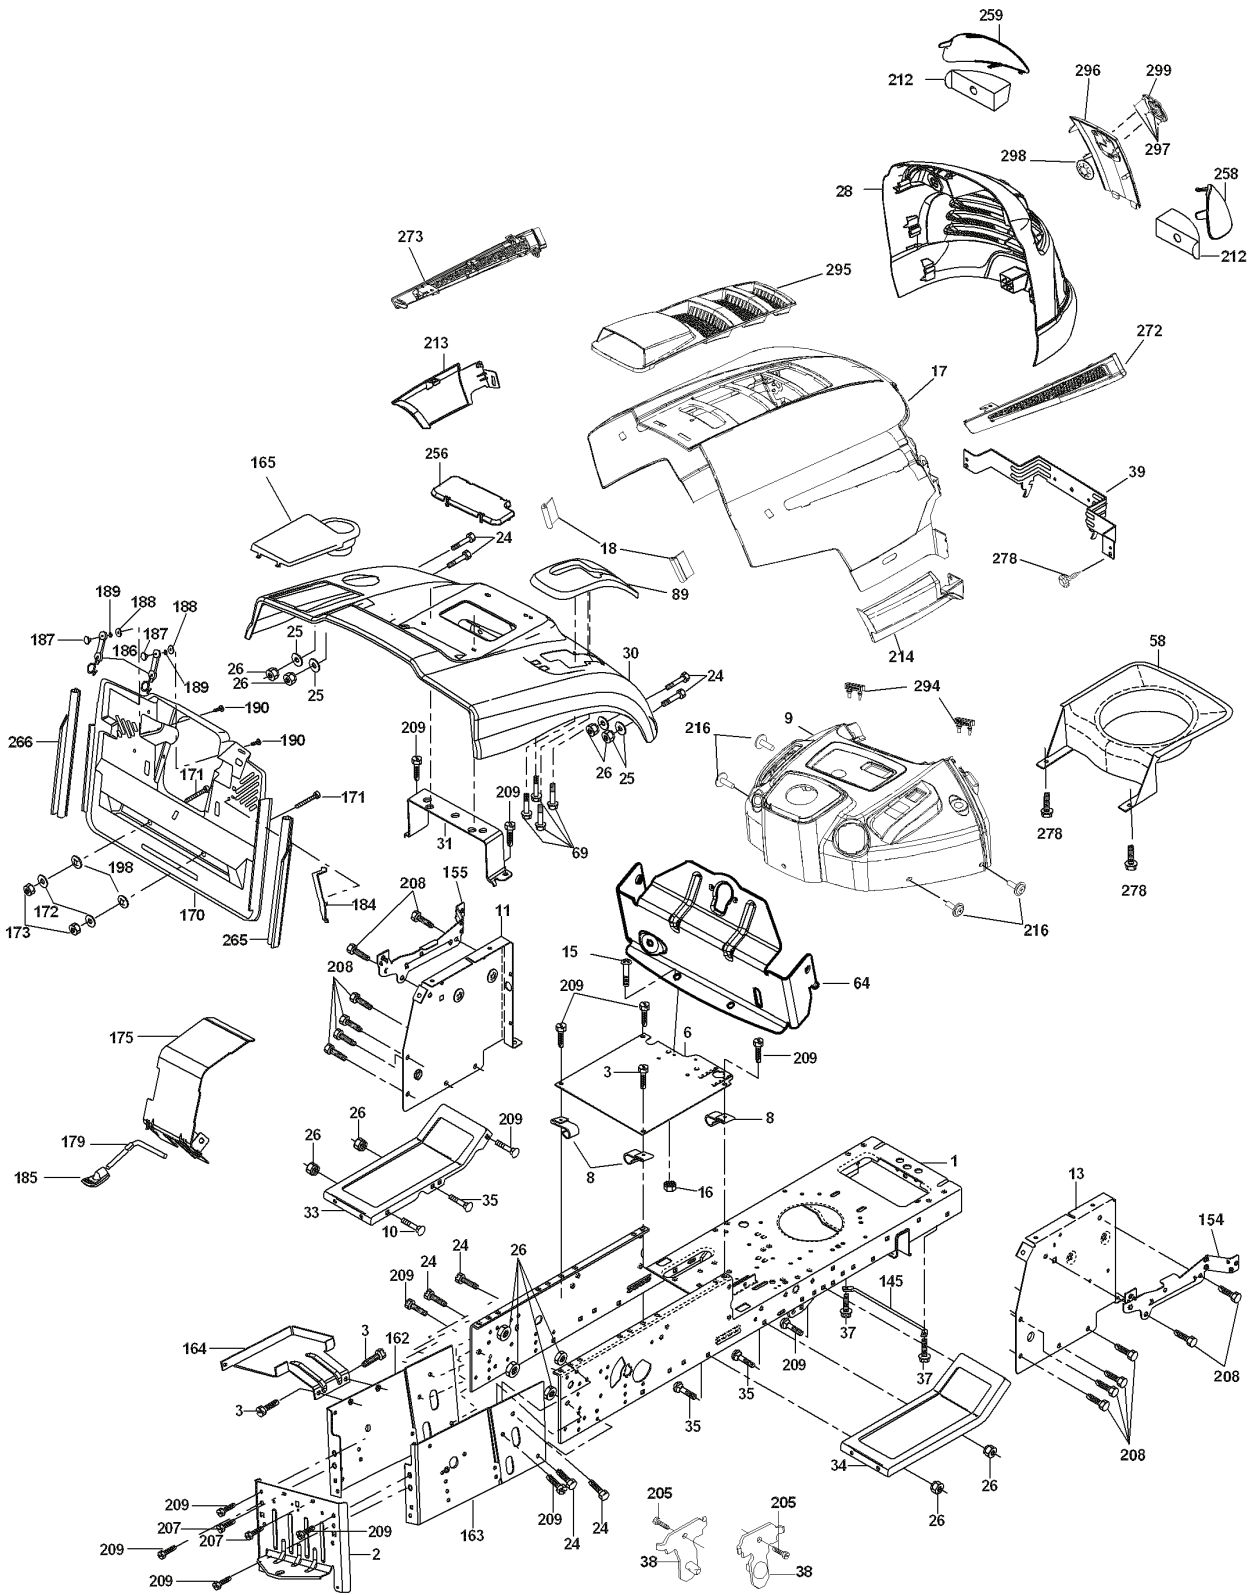

TRACTOR - - MODEL NO. CTH171 (96061018300) PRODUCT NO. 960 61 01-83 CHASSIS

REF.	PART NO.	DESCRIPTION	REMARK	QTY.	KIT
1	532174620	CHASSIS		1	
2	532180384	DRAWBAR		1	
3	817060612	SCREW		1	
6	532184419	PLATE		1	
8	532126471	CLIP		1	
9	532409467	PANEL		1	
10	872140608	BOLT		1	
11	532174996	DASHBOARD		1	
13	532172106	DASH		1	
15	874180512	SCREW		1	
16	873510500	NUT		1	
17	532404864	HOOD		1	
18	532404742	DAMPING PIECE		1	
24	874780616	BOLT		1	
25	819131312	WASHER		1	
26	873800600	NUT		1	
28	532406667	FRONT COVER		1	
30	532197376	GUARD		1	
31	532165156	BRACKET		1	
33	532181057	FOOTREST		1	
34	532181058	FOOTREST		1	
35	872110606	BOLT		1	
37	817490508	SCREW		1	
38	532181748	BRACKET		1	
39	532407807	BRACKET		1	
58	532407537	AIR CONDUCTOR		1	
64	532408127	PANEL		1	
69	532142432	SCREW		1	
89	532197531	CONSOLE		1	
145	532156524	SHAFT		1	
154	532408122	BRACKET		1	
155	532408123	BRACKET		1	
162	532180382	BRACKET		1	
163	532180383	BRACKET		1	
164	532165605	SUPPORT		1	
165	532181100	COVER		1	
170	532199488	COVER		1	
171	872140620	BOLT		1	
172	819132016	WASHER		1	
173	873510600	NUT		1	
175	532188203	DOOR TRAP		1	
179	532188202	ROD PIVOT FBI		1	
184	532174662	BRACKET		1	
185	532181101	KNOB		1	
186	532160793	LATCH		1	
187	532125004	NUT		1	
188	819061216	WASHER		1	
189	810071000	WASHER		1	
190	871081010	SCREW		1	
198	532168937	WASHER		1	
205	817490608	SCREW		1	
207	817670508	SCREW		1	
208	817670608	SCREW		1	
209	817000612	SCREW		1	
212	532406665	INSERT		1	
213	532411077	FENDER		1	
214	532411076	FENDER		1	
216	817670412	SCREW		1	
256	532181361	COVER		1	
258	532411078	LENS		1	
259	532411079	LENS		1	
265	532185704	SEALING		1	
266	532185703	SEALING		1	
272	532411074	AIR CONDUCTOR		1	
273	532411075	AIR CONDUCTOR		1	
278	532191611	SCREW		1	
293	817490416	SCREW		1	
294	532407590	DAMPING PIECE		1	
295	532411116	AIR CONDUCTOR		1	
296	532411119	FRONT COVER		1	
297	532199145	CLIP		1	
298	532110452	NUT		1	
299	532405012	LOGOTYPE		1	
-	532187801	PLUG		1