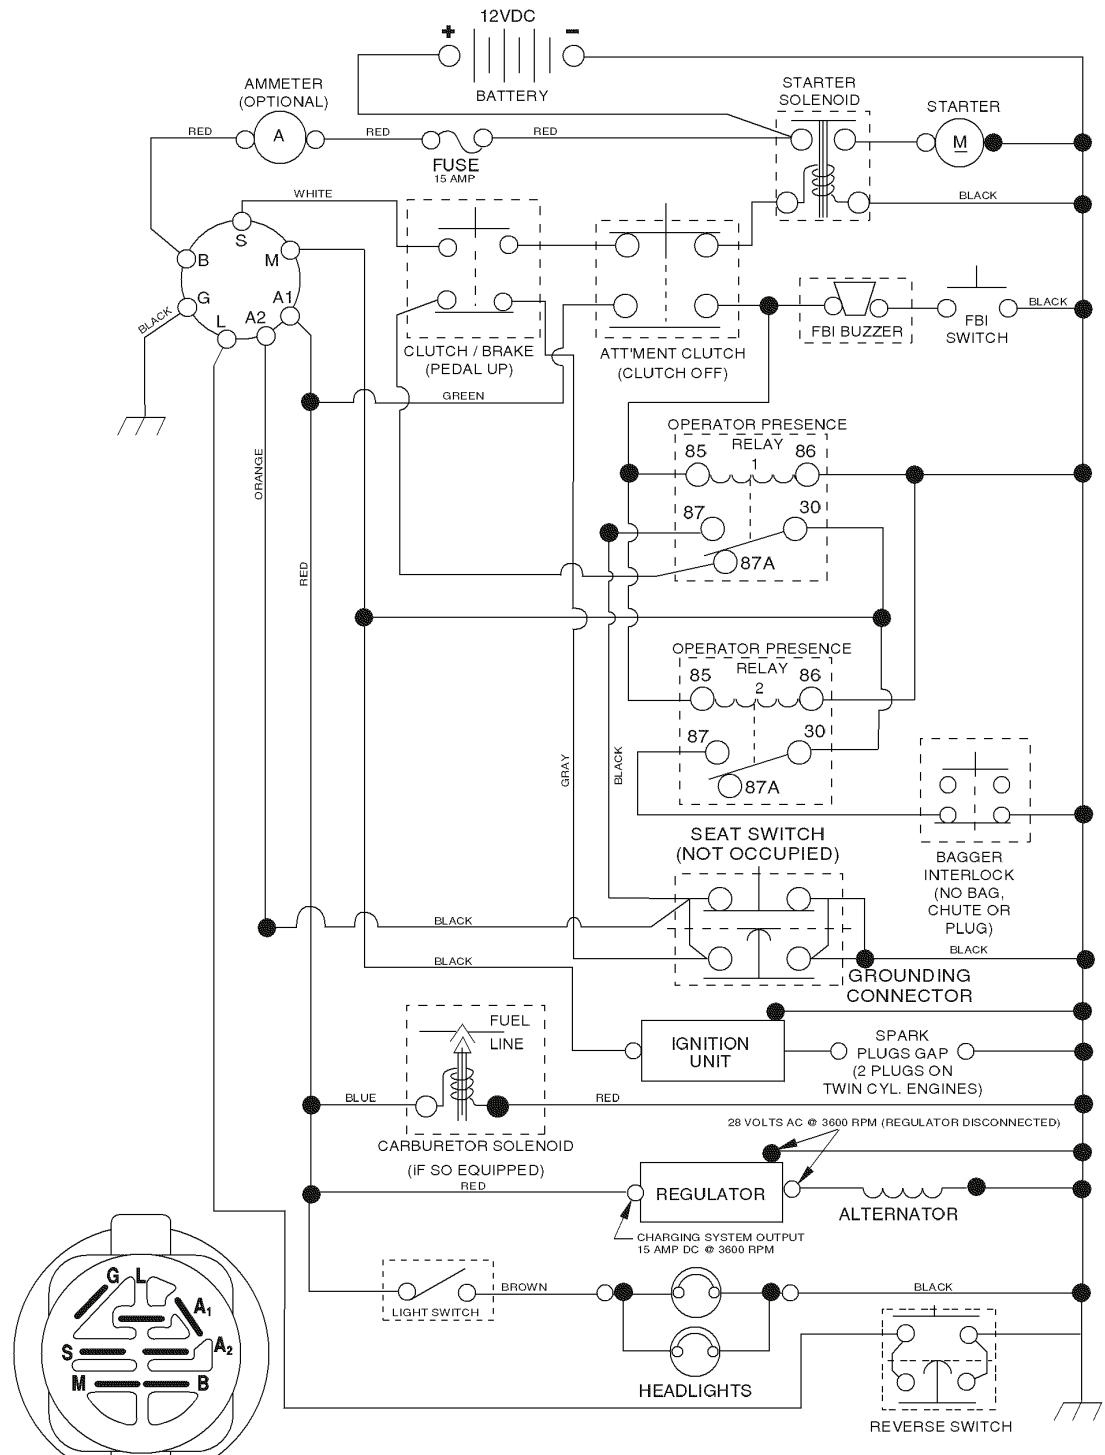

CTH171, 96061018300, 2007-04

SPARE PARTS LIST

TRACTOR - - MODEL NO. CTH171 (96061018300) PRODUCT NO. 960 61 01-83
STEERING ASSEMBLY

steering_pl.lt_60_r1

REF.	PART NO.	DESCRIPTION	REMARK	QTY.	KIT
1	532193651	STEERING WHEEL		1	
2	532184706	SHAFT		1	
3	532169840	SPINDLE		1	
4	532169839	SPINDLE		1	
5	532124931	WASHER		1	
6	532121748	WASHER		1	
8	812000029	RETAINER RING		1	
10	532175121	ROD		1	
11	810040600	WASHER		1	
13	532136518	PIPE		1	
15	532145212	NUT		1	
17	532190753	ROD		1	
29	817000612	SCREW		1	
32	532171888	ROD		1	
33	819111216	WASHER		1	
34	810040500	WASHER		1	
35	873540500	NUT		1	
36	532155099	BUSHING		1	
37	532152927	SCREW		1	
38	532193652	HUB		1	
39	819113812	WASHER		1	
40	873540600	NUT		1	
41	532186737	ADAPTER		1	
42	532411139	STEERING COLUMN TUBE		1	
43	532121749	WASHER		1	
44	532190752	SHAFT		1	
46	532121232	HUB CAP		1	
65	532160367	SPACER		1	
67	872110618	BOLT		1	
68	532169827	SHAFT		1	
71	532175146	STEERING GEAR		1	
82	532199978	SUPPORT ESSIEU AVANT		1	
87	532173966	WASHER		1	
88	532175118	BOLT		1	
91	532175553	SPRING		1	
95	532188967	WASHER		1	
97	874780564	BOLT		1	

TRACTOR - - MODEL NO. CTH171 (96061018300) PRODUCT NO. 960 61 01-83
WHEELS & TIRES

REF.	PART NO.	DESCRIPTION	REMARK	QTY.	KIT
1	532059192	CAP VALVE		1	
2	532065139	NIPPLE		1	
3	532106222	TIRE		1	
4	532059904	HOSE		1	
5	532138336	RIM		1	
6	532124957	FITTING		1	
7	532124959	BEARING		1	
8	532138337	RIM SPROCKET		1	
9	532122082	TIRE		1	
10	532124926	HOSE		1	
11	532175039	HUB CAP		1	
-	532144334	SEALING FOAM		1	

TRACTOR - - MODEL NO. CTH171 (96061018300) PRODUCT NO. 960 61 01-83 SCHEMATIC

IGNITION SWITCH

POSITION	CIRCUIT	"MAKE"
OFF	M+G+A1	
RUN/OVERRIDE	B+A1	
RUN	B+A1	L+A2
START	B + S + A1	

WIRING INSULATED CLIPS
NOTE: IF WIRING INSULATED CLIPS WERE REMOVED FOR SERVICING OF UNIT, THEY SHOULD BE REPLACED TO PROPERLY SECURE YOUR WIRING.