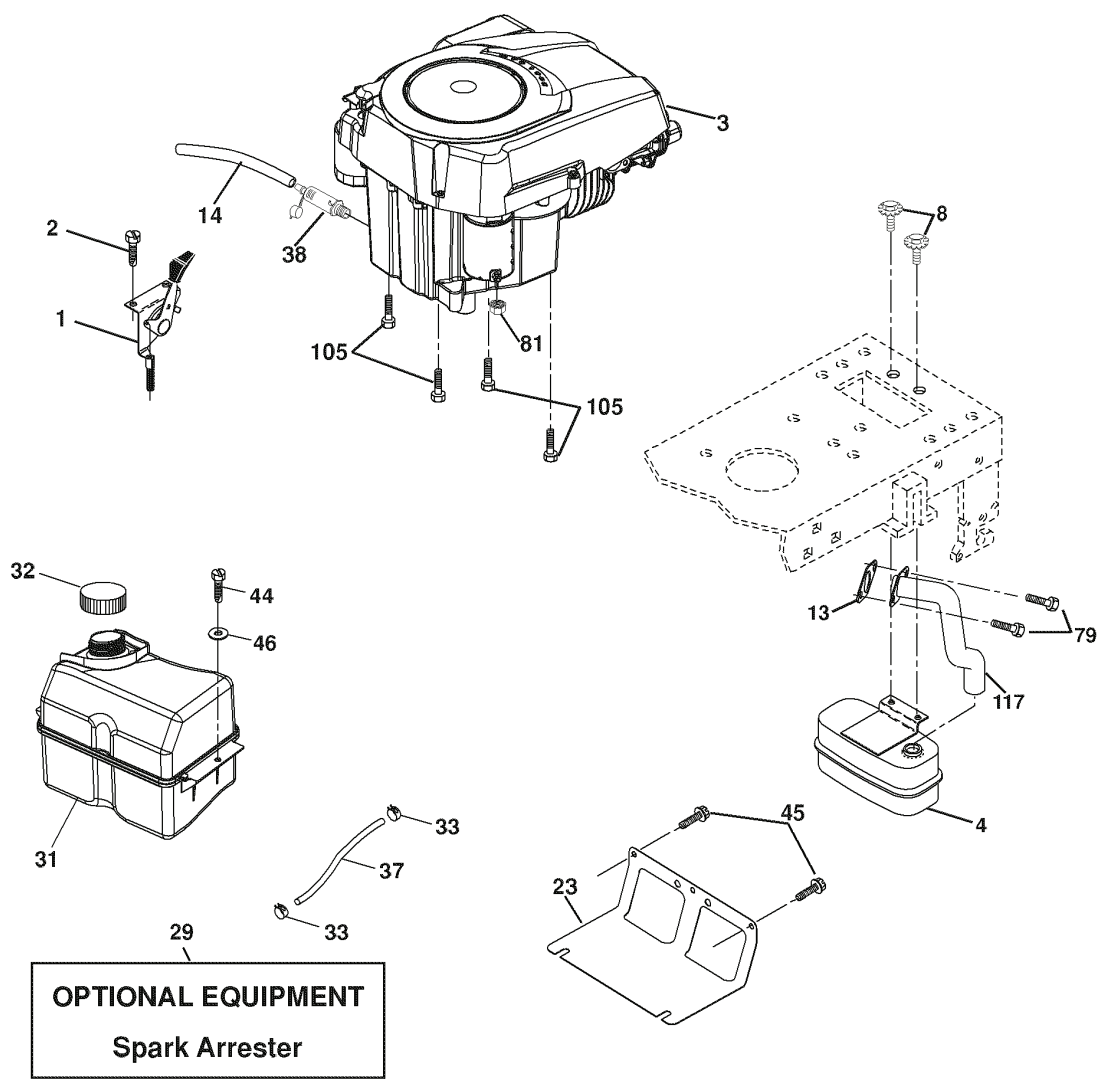

**TRACTOR - - MODEL NO. CTH171 (96061018300) PRODUCT NO. 960 61 01-83
ENGINE**

REF.	PART NO.	DESCRIPTION	REMARK	QTY.	KIT
1	532183897	CONTROL		1	
2	532191611	SCREW		1	
4	532188655	MUFFLER		1	
8	532171877	BOLT		1	
13	532185909	GASKET		1	
14	532148456	TUBE		1	
23	532169837	HEAT SHIELD		1	
29	532137180	SPARK ARRESTER KIT		1	
31	532407545	FUEL TANK		1	
32	532197725	PLUG		1	
33	532123487	HOSE CLAMP		1	
37	532137040	HOSE		1	
38	532181654	PLUG		1	
44	817670412	SCREW		1	
45	817000612	SCREW		1	
46	819091416	WASHER		1	
79	532192334	SCREW		1	
81	873510400	NUT		1	
105	817120616	SCREW		1	
117	532188654	TUBE EXHAUST		1