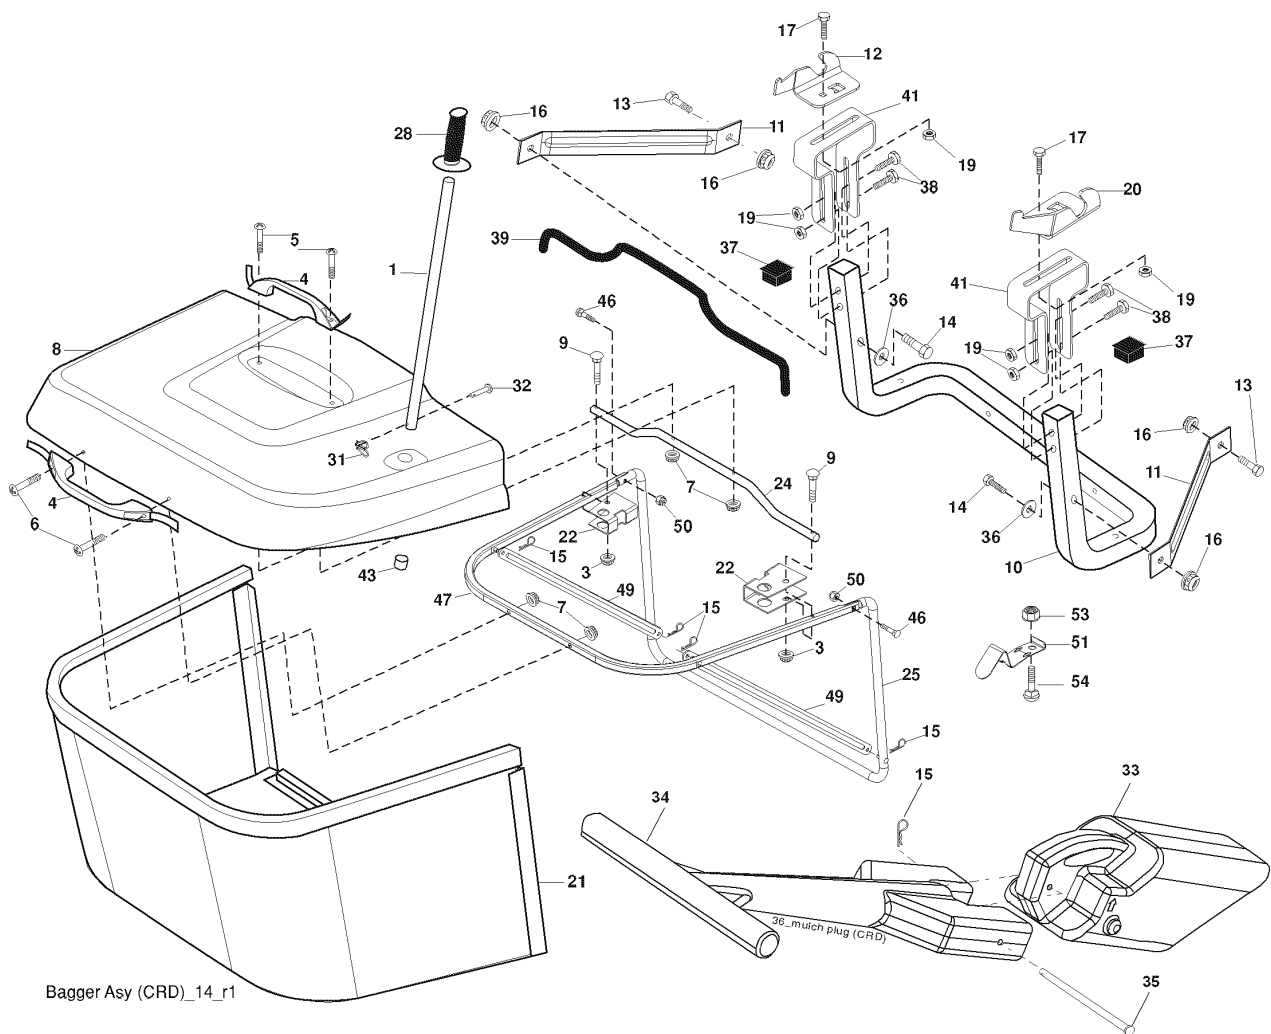

REF.	PART NO.	DESCRIPTION	REMARK	QTY.	KIT
1	532400108	HOUSING		1	
2	872140506	BOLT		1	
3	532165569	BRACKET		1	
4	532165558	BRACKET		1	
5	532124670	RETAINER RING		1	
6	532165557	ROD		1	
8	532181712	BOLT		1	
9	810030600	WASHER		1	
11	532186385	BLADE		1	
13	532137645	SHAFT		1	
14	532128774	BEARING HOUSING		1	
15	532110485	BEARING		1	
16	532186386	BLADE		1	
17	872140610	BOLT		1	
18	872110606	BOLT		1	
19	532132827	SPEC. BOLT		1	
20	532181713	BOLT		1	
21	873680500	NUT		1	
22	532199590	BRACKET		1	
23	532165446	PLATE		1	
24	532165242	BRACKET		1	
25	532165244	BRACKET		1	
26	532400110	SUPPORT		1	
27	532165568	BRACKET		1	
28	532165567	BRACKET		1	
30	532173984	SCREW		1	
31	532187690	WASHER		1	
32	532175707	MANDREL PULLEY		1	
33	532400234	NUT		1	
34	532400107	BRACKET		1	
35	532400106	BRACKET		1	
36	532146763	PULLEY		1	
40	873680600	NUT		1	
41	873900600	NUT		1	
44	532175538	COVER		1	
45	532175539	COVER		1	
46	532137729	SCREW		1	
55	532199498	ARM		1	
56	532165723	SPACER		1	
61	532199486	SPRING		1	
68	532402008	BELT		1	
69	532165482	SHAFT		1	
84	532156085	BELT GUIDE		1	
116	532193406	BOLT		1	
117	532174873	WHEEL		1	
118	873930600	NUT		1	
119	819132012	WASHER		1	
124	872110612	BOLT		1	
130	872110506	BOLT		1	
131	532165661	PIPE		1	
161	532186387	BLADE		1	
162	532180878	ADAPTER		1	
163	532186388	BLADE		1	
-	532181857	BEARING HOUSING		1	
-	532181858	BEARING HOUSING		1	
-	532400311	HOUSING		1	

**TRACTOR - - MODEL NO. CTH171 (96061018300) PRODUCT NO. 960 61 01-83
BAGGER**

Bagger Asy (CRD)_14_r1