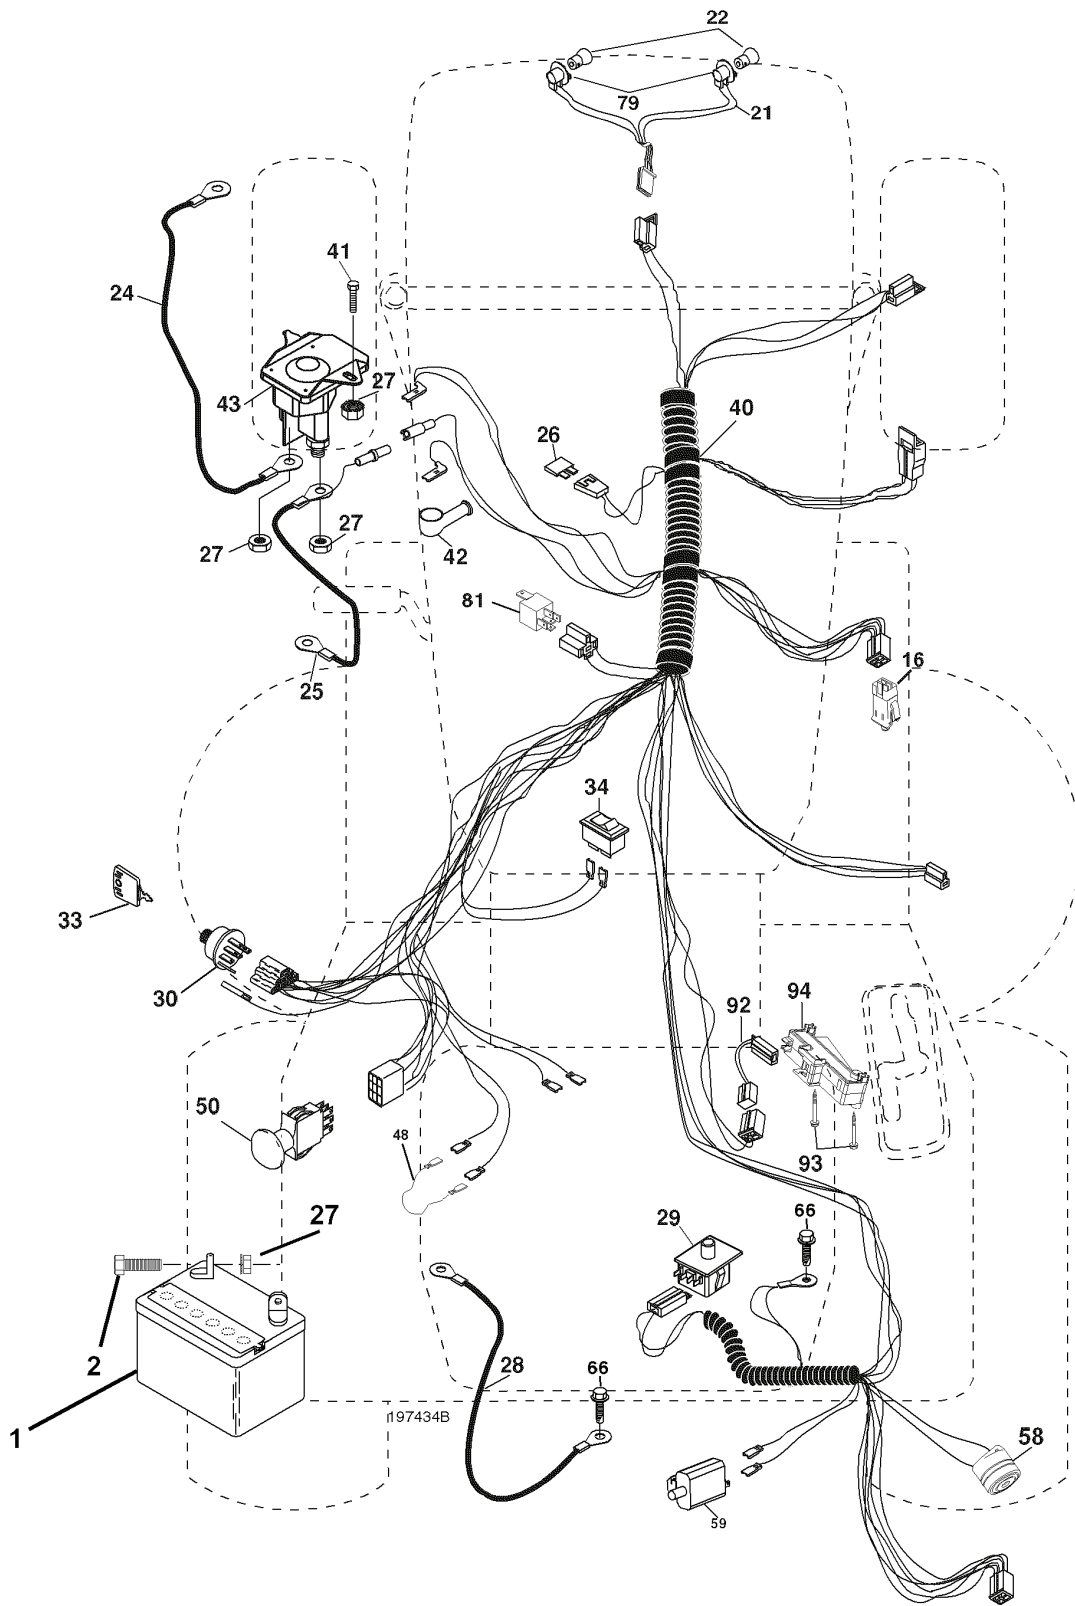

TRACTOR - - MODEL NO. CTH171 (96061018300) PRODUCT NO. 960 61 01-83
ELECTRICAL

REF.	PART NO.	DESCRIPTION	REMARK	QTY.	KIT
1	532144927	BATTERY		1	
2	874760412	BOLT		1	
16	532176138	MICRO SWITCH		1	
21	532400252	HARNESS		1	
22	532004152	BULB		1	
24	532124780	CABLE		1	
25	532165987	CABLE		1	
26	532175158	FUSE		1	
27	873510400	NUT		1	
28	532127725	CABLE		1	
29	532192749	SWITCH.SEAT.DP W/RAMPS		1	
30	532193350	IGNITION MODULE		1	
33	532140401	KEY		1	
34	532110712	SWITCH		1	
40	532197434	CABLE ASSY		1	
41	871110408	BOLT		1	
42	532131563	COVER		1	
43	532192507	SOLENOID		1	
48	532140844	ADAPTER		1	
50	532174651	SWITCH		1	
58	532169419	BUZZER		1	
59	532180379	SWITCH FBI		1	
66	817490608	SCREW		1	
79	532175242	HOLDER		1	
81	532109748	RELAY		1	
92	532196615	CABLE ASSY		1	
93	532192540	SCREW		1	
94	532191834	MODULE.REVERSE.ROS		1	
-	532411115	PLUG		1