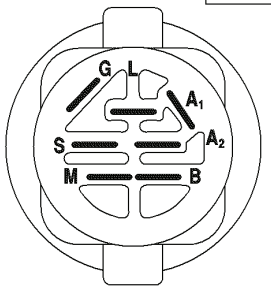

TRACTOR - - MODEL NO. CTH171 (96061018300) PRODUCT NO. 960 61 01-83 SCHEMATIC