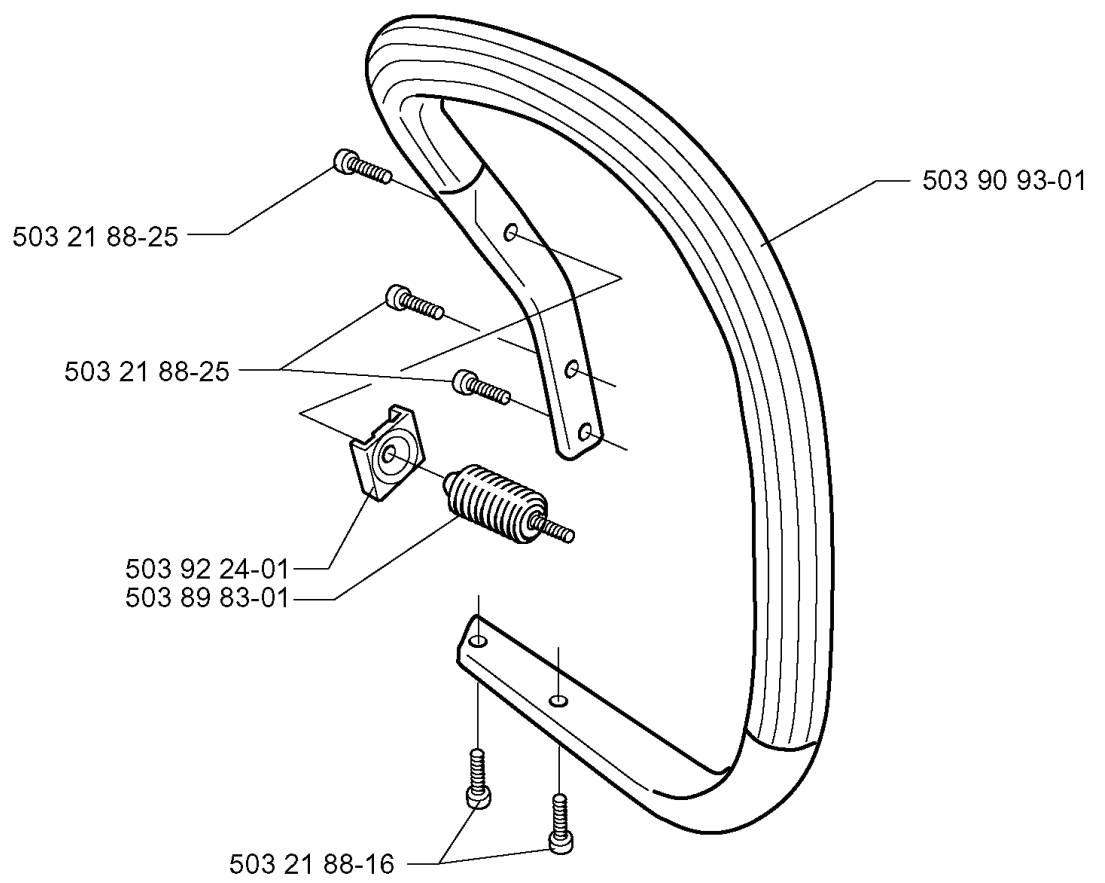

350, 19980400001-19993600000

SPARE PARTS LIST

M

*compl 503 88 76-01

REF.	PART NO.	DESCRIPTION	REMARK	QTY.	KIT
503 88 76-01	503887601	STARTER		1	
503 89 06-01	503890601	AIR CONDUCTOR		1	
503 21 77-16	503217716	SCREW IHSCT		1	
503 87 63-01	503876301	STARTER PULLEY		1	
503 85 99-01	503859901	RECOIL SPRING		1	
503 88 77-01	503887701	STARTER HOUSING		1	
503 91 04-02	503910402	LABEL		1	
503 21 73-21	503217321	SCREW		4	
505 30 51-25	505305125	STARTER ROPE		1	
503 54 39-01	503543901	STARTER HANDLE		1	

B

REF.	PART NO.	DESCRIPTION	REMARK	QTY.	KIT
503 81 56-01	503815601	CLUTCH SPRING		1	
503 81 59-01	503815901	CLUTCH ASSY		1	
503 21 74-12	503217412	SCREW IHSCT		1	
503 85 48-01	503854801	SEALING		1	
503 89 22-02	503892202	PUMP PINION	.325X7	1	
503 25 52-01	503255201	NEEDLE BEARING		1	
503 87 30-71	503873071	CLUTCH DRUM	.325X7	1	
721 11 65-30	721116530	GROOVED PIN		1	
503 89 14-01	503891401	ADJUSTER		1	
503 89 15-01	503891501	SPRING		1	
503 89 16-01	503891601	SPRING		1	
503 23 00-60	503230060	WASHER		1	
503 89 13-01	503891301	PUMP PISTON		1	
503 89 17-01	503891701	OIL PUMP		1	

K

REF.	PART NO.	DESCRIPTION	REMARK	QTY.	KIT
5032188-25	503218825	SCREW IHSCFT		1	
5039224-01	503922401	SPACER		1	
5038983-01	503898301	ANTIVIBRATION ELEMENT		1	
5032188-16	503218816	SCREW IHSCFT		1	
5039093-01	503909301	HANDLE		1	

A

REF.	PART NO.	DESCRIPTION	REMARK	QTY.	KIT
503 85 09-01	503850901	HAND GUARD		1	
503 89 30-01	503893001	SCREW		1	
503 89 64-01	503896401	LABEL		1	
503 22 00-01	503220001	HEXAGON NUT		2	
503 85 66-01	503856601	COVER PLATE		1	
503 89 07-01	503890701	HUB CAP		1	
503 85 52-01	503855201	GUIDE BUSHING		1	
503 89 18-01	503891801	CHAIN BRAKE		1	
735 31 08-20	735310820	E-CLIP		1	
503 85 62-01	503856201	BRAKE BAND ASSY		1	
503 46 59-01	503465901	BRAKE SPRING		1	
503 89 08-01	503890801	KNEE JOINT ASSY		1	
503 21 70-10	503217010	SCREW CCRPANT		1	
503 89 29-01	503892901	PIN		1	