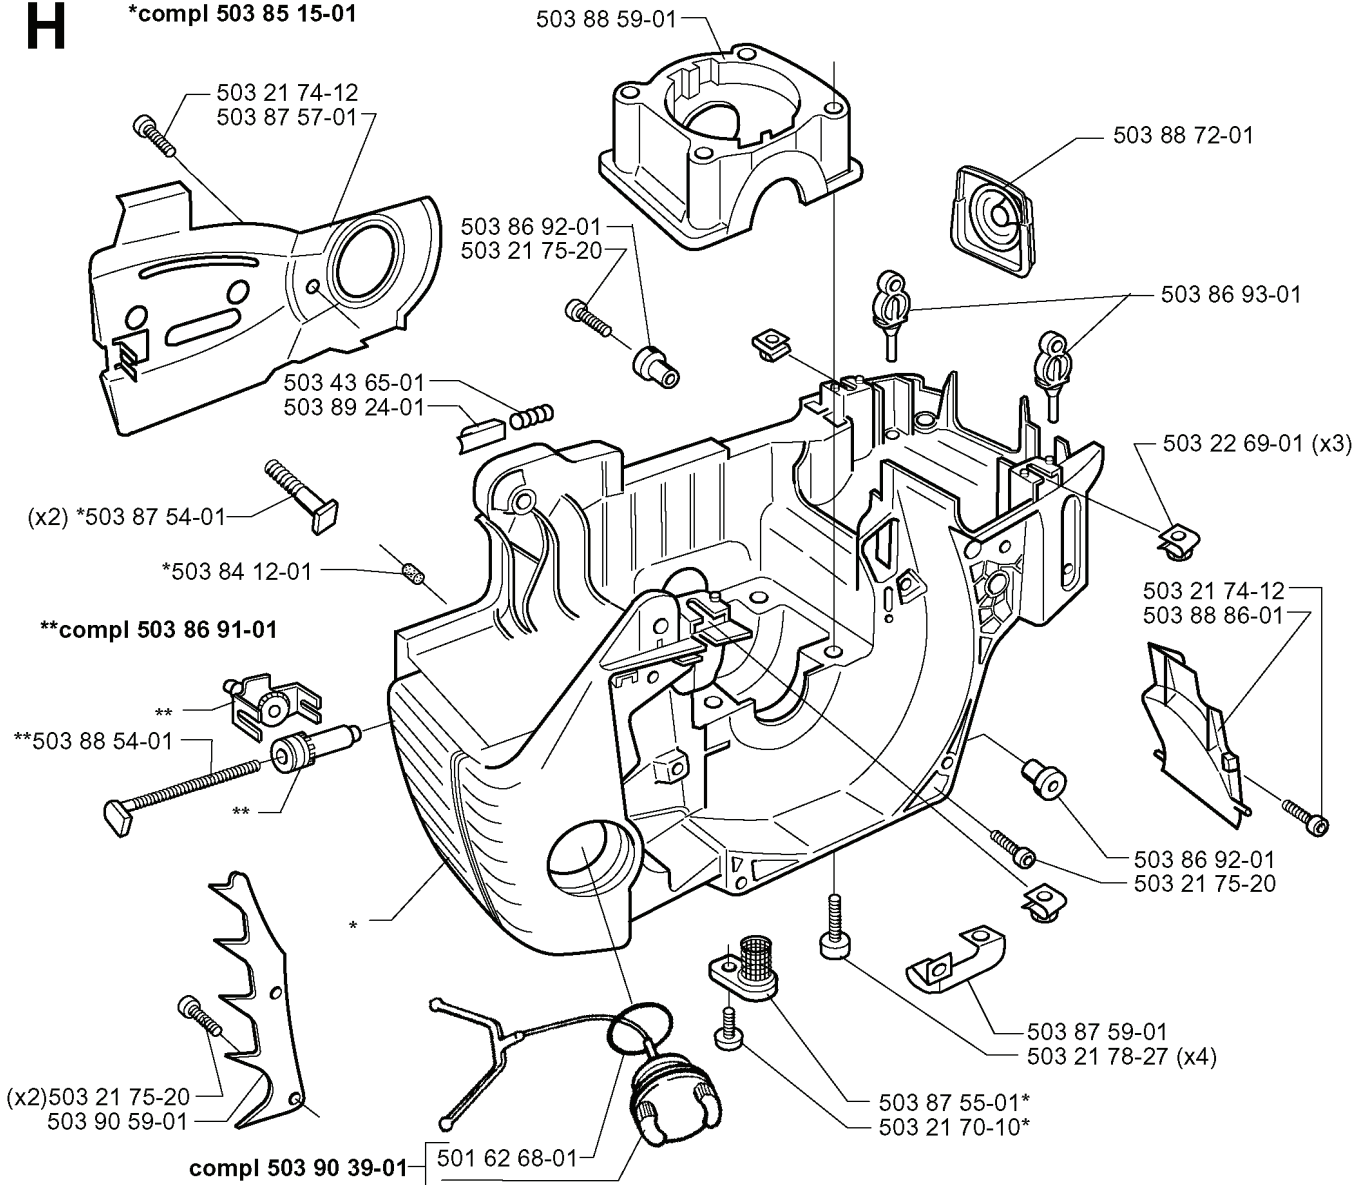

C

***compl 503 91 05-01**

(x3)*503 20 34-25

REF.	PART NO.	DESCRIPTION	REMARK	QTY.	KIT
503 91 05- 01	503910501	CYLINDER COVER ASSY		1	
503 20 34- 25	503203425	SCREW CCRPANMO		3	

G

REF.	PART NO.	DESCRIPTION	REMARK	QTY.	KIT
503 88 92-01	503889201	THROTTLE ROD		1	
503 28 16-13	503281613	CARBURETTOR	HDA 154 A	1	
503 28 16-14	503281614	CARBURETTOR	(HDA 159 A) EPA	1	
503 86 65-01	503866501	SUPPORT RING		1	
503 89 60-01	503896001	IMPULSE HOSE		1	
503 86 64-01	503866401	FLANGE		1	
503 86 63-01	503866301	BELLOWS		1	
503 86 62-01	503866201	INSULATION WALL		1	
503 86 97-01	503869701	SHORT CIRCUIT SPRING		1	
503 86 95-01	503869501	STOP CONTROL		1	
503 86 96-01	503869601	CHOKE CONTROL		1	
503 21 74-50	503217450	SCREW IHSCT		2	
503 86 94-01	503869401	INLET BEND		1	
503 85 53-03	503855303	AIR FILTER ASSY	FELT	1	

H

***compl 503 85 15-01**

REF.	PART NO.	DESCRIPTION	REMARK	QTY.	KIT
503 85 15-01	503851501	CRANKCASE ASSY		1	
503 87 57-01	503875701	CHAIN GUIDE PLATE		1	
503 43 65-01	503436501	POSITION SPRING		1	
503 89 24-01	503892401	LOCK		1	
503 87 54-01	503875401	BAR BOLT		2	
503 84 12-01	503841201	VALVE		1	
503 86 91-01	503869101	CHAIN TENSIONER		1	
503 88 54-01	503885401	SCREW		1	
503 90 59-01	503905901	SPIKE		1	
503 90 39-01	503903901	TANK		1	
501 62 68-01	501626801	GASKET		1	
503 86 92-01	503869201	BUSHING		1	
503 88 59-01	503885901	BEARING COVER		1	
503 88 72-01	503887201	BELLOWS		1	
503 86 93-01	503869301	SUPPORT		1	
503 22 69-01	503226901	NUT		3	
503 21 74-12	503217412	SCREW IHSCFT		1	
503 88 86-01	503888601	AIR NOZZLE		1	
503 21 75-20	503217520	SCREW IHSCFT		1	
503 87 59-01	503875901	GROUND PLATE		1	
503 21 78-27	503217827	SCREW IHSCFT		4	
503 87 55-01	503875501	OIL SCREEN		1	
503 21 70-10	503217010	SCREW CCRPANT		1	