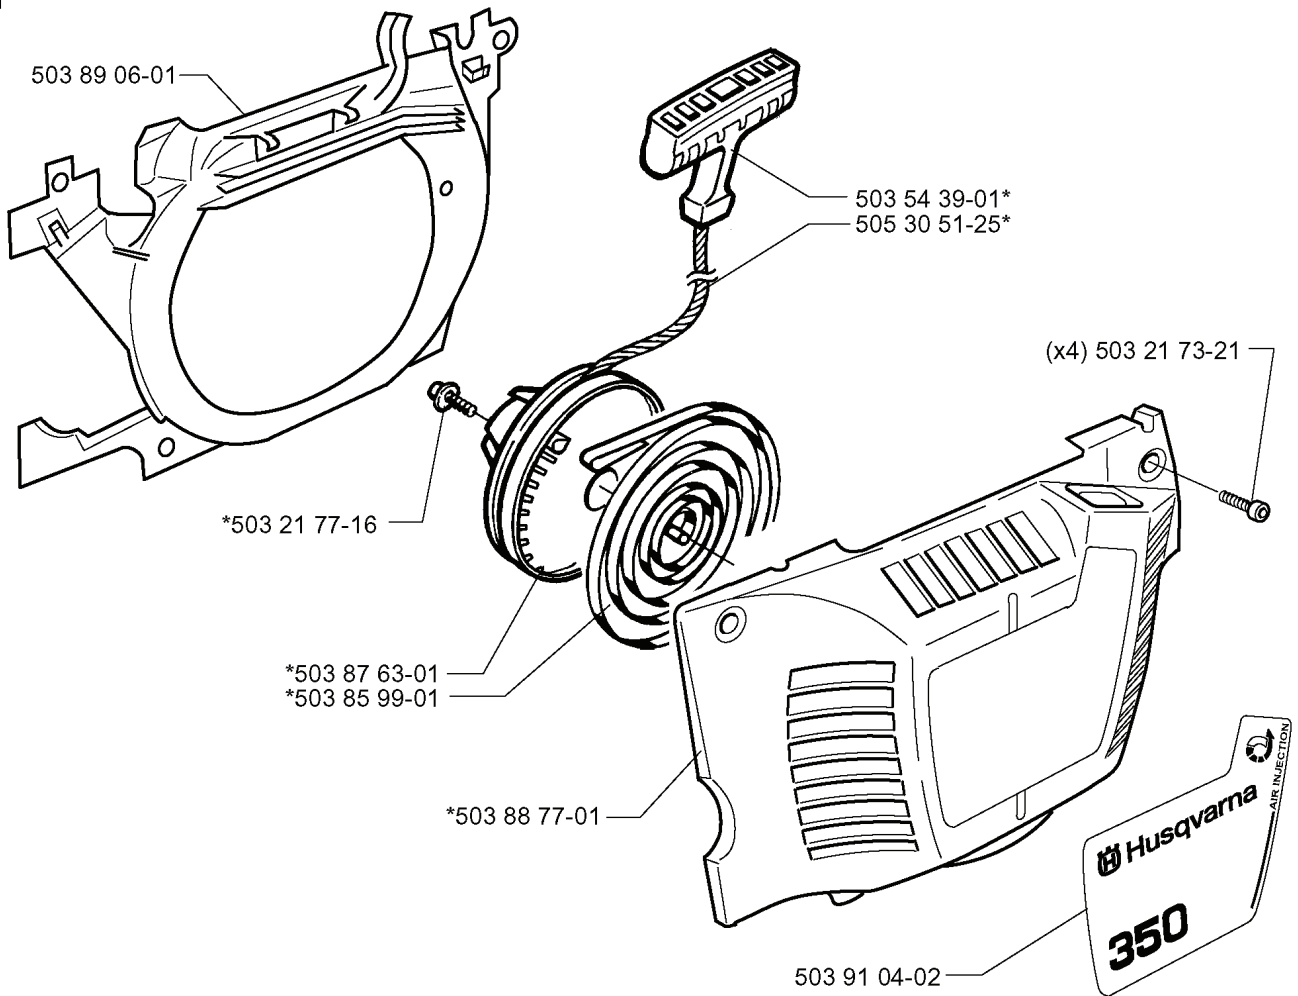

350, 19980400001-19993600000

SPARE PARTS LIST

M

*compl 503 88 76-01

REF.	PART NO.	DESCRIPTION	REMARK	QTY.	KIT
503 88 76-01	503887601	STARTER		1	
503 89 06-01	503890601	AIR CONDUCTOR		1	
503 21 77-16	503217716	SCREW IHSCT		1	
503 87 63-01	503876301	STARTER PULLEY		1	
503 85 99-01	503859901	RECOIL SPRING		1	
503 88 77-01	503887701	STARTER HOUSING		1	
503 91 04-02	503910402	LABEL		1	
503 21 73-21	503217321	SCREW		4	
505 30 51-25	505305125	STARTER ROPE		1	
503 54 39-01	503543901	STARTER HANDLE		1	

B

REF.	PART NO.	DESCRIPTION	REMARK	QTY.	KIT
503 81 56-01	503815601	CLUTCH SPRING		1	
503 81 59-01	503815901	CLUTCH ASSY		1	
503 21 74-12	503217412	SCREW IHSCT		1	
503 85 48-01	503854801	SEALING		1	
503 89 22-02	503892202	PUMP PINION	.325X7	1	
503 25 52-01	503255201	NEEDLE BEARING		1	
503 87 30-71	503873071	CLUTCH DRUM	.325X7	1	
721 11 65-30	721116530	GROOVED PIN		1	
503 89 14-01	503891401	ADJUSTER		1	
503 89 15-01	503891501	SPRING		1	
503 89 16-01	503891601	SPRING		1	
503 23 00-60	503230060	WASHER		1	
503 89 13-01	503891301	PUMP PISTON		1	
503 89 17-01	503891701	OIL PUMP		1	

K

REF.	PART NO.	DESCRIPTION	REMARK	QTY.	KIT
5032188-25	503218825	SCREW IHSCFT		1	
5039224-01	503922401	SPACER		1	
5038983-01	503898301	ANTIVIBRATION ELEMENT		1	
5032188-16	503218816	SCREW IHSCFT		1	
5039093-01	503909301	HANDLE		1	

A

REF.	PART NO.	DESCRIPTION	REMARK	QTY.	KIT
503 85 09-01	503850901	HAND GUARD		1	
503 89 30-01	503893001	SCREW		1	
503 89 64-01	503896401	LABEL		1	
503 22 00-01	503220001	HEXAGON NUT		2	
503 85 66-01	503856601	COVER PLATE		1	
503 89 07-01	503890701	HUB CAP		1	
503 85 52-01	503855201	GUIDE BUSHING		1	
503 89 18-01	503891801	CHAIN BRAKE		1	
735 31 08-20	735310820	E-CLIP		1	
503 85 62-01	503856201	BRAKE BAND ASSY		1	
503 46 59-01	503465901	BRAKE SPRING		1	
503 89 08-01	503890801	KNEE JOINT ASSY		1	
503 21 70-10	503217010	SCREW CCRPANT		1	
503 89 29-01	503892901	PIN		1	