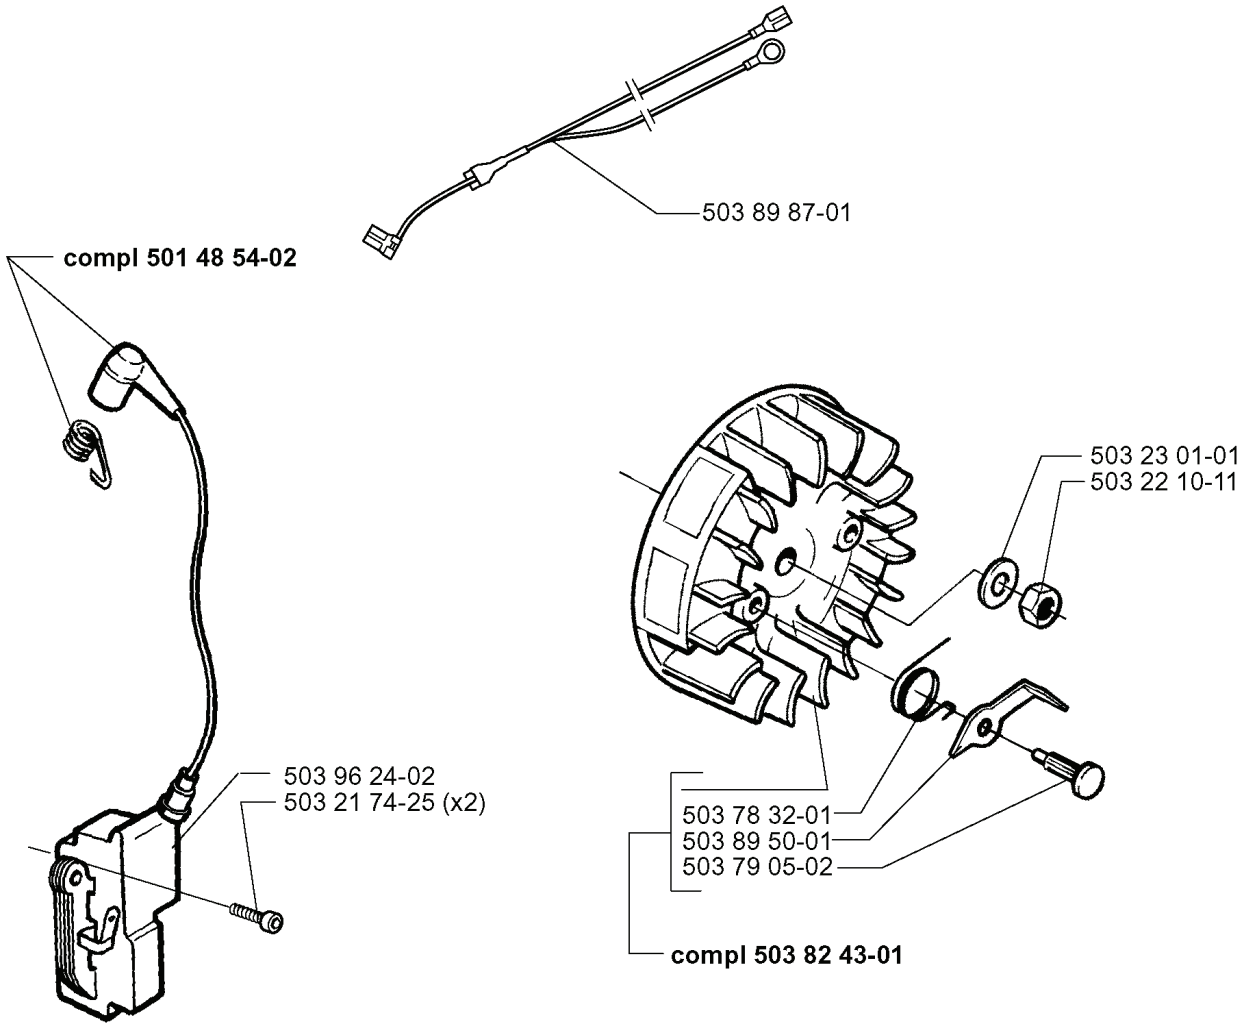

H

***compl 503 85 15-01**

REF.	PART NO.	DESCRIPTION	REMARK	QTY.	KIT
503 85 15-01	503851501	CRANKCASE ASSY		1	
503 87 57-01	503875701	CHAIN GUIDE PLATE		1	
503 43 65-01	503436501	POSITION SPRING		1	
503 89 24-01	503892401	LOCK		1	
503 87 54-01	503875401	BAR BOLT		2	
503 84 12-01	503841201	VALVE		1	
503 86 91-01	503869101	CHAIN TENSIONER		1	
503 88 54-01	503885401	SCREW		1	
503 90 59-01	503905901	SPIKE		1	
503 90 39-01	503903901	TANK		1	
501 62 68-01	501626801	GASKET		1	
503 86 92-01	503869201	BUSHING		1	
503 88 59-01	503885901	BEARING COVER		1	
503 88 72-01	503887201	BELLOWS		1	
503 86 93-01	503869301	SUPPORT		1	
503 22 69-01	503226901	NUT		3	
503 21 74-12	503217412	SCREW IHSCFT		1	
503 88 86-01	503888601	AIR NOZZLE		1	
503 21 75-20	503217520	SCREW IHSCFT		1	
503 87 59-01	503875901	GROUND PLATE		1	
503 21 78-27	503217827	SCREW IHSCFT		4	
503 87 55-01	503875501	OIL SCREEN		1	
503 21 70-10	503217010	SCREW CCRPANT		1	

E

*compl 503 85 80-71

REF.	PART NO.	DESCRIPTION	REMARK	QTY.	KIT
503 85 80-71	503858071	CRANKSHAFT		1	
503 93 23-01	503932301	BEARING CAGE		1	
501 45 16-01	501451601	NEEDLE BEARING		1	

L

REF.	PART NO.	DESCRIPTION	REMARK	QTY.	KIT
5014854-02	501485402	SPARK PLUG CAP		1	
5039624-02	503962402	ELECTRONIC MODULE		1	
5032174-25	503217425	SCREW IHSCT		2	
5038243-01	503824301	FLYWHEEL		1	
5037905-02	503790502	RIVET		1	
5038950-01	503895001	STARTER PAWL		1	
5037832-01	503783201	SPRING		1	
5032210-11	503221011	HEXAGON NUT		1	
5032301-01	503230101	WASHER		1	
5038987-01	503898701	WIRING ASSY		1	