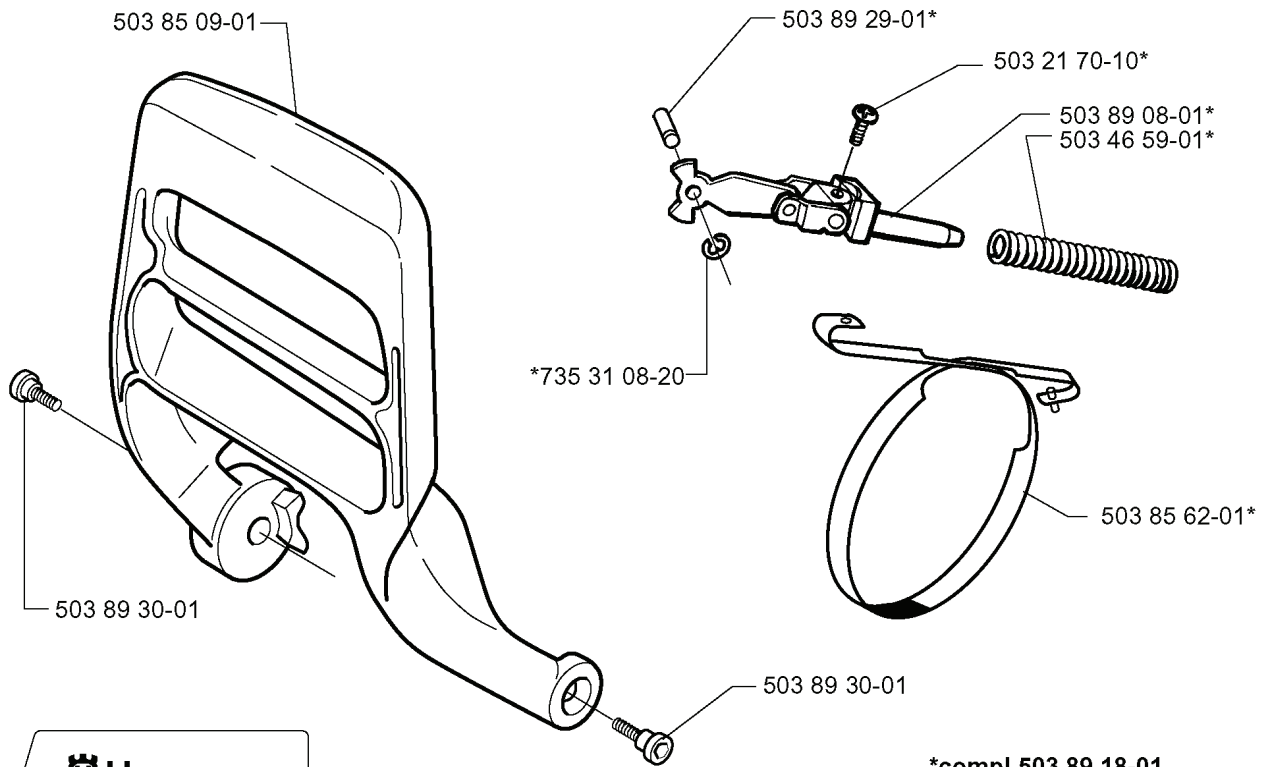

P

*compl 503 92 65-01

REF.	PART NO.	DESCRIPTION	REMARK	QTY.	KIT
5016917-01	501691701	COMBINATION WRENCH		1	
5039265-01	503926501	WINTER COVER		1	
7404201-00	740420100	O-RING		1	
5032170-16	503217016	SCREW CCRPANT		1	
5039106-71	503910671	KIT		1	

A

REF.	PART NO.	DESCRIPTION	REMARK	QTY.	KIT
503 85 09-01	503850901	HAND GUARD		1	
503 89 30-01	503893001	SCREW		1	
503 89 64-01	503896401	LABEL		1	
503 22 00-01	503220001	HEXAGON NUT		2	
503 85 66-01	503856601	COVER PLATE		1	
503 89 07-01	503890701	HUB CAP		1	
503 85 52-01	503855201	GUIDE BUSHING		1	
503 89 18-01	503891801	CHAIN BRAKE		1	
735 31 08-20	735310820	E-CLIP		1	
503 85 62-01	503856201	BRAKE BAND ASSY		1	
503 46 59-01	503465901	BRAKE SPRING		1	
503 89 08-01	503890801	KNEE JOINT ASSY		1	
503 21 70-10	503217010	SCREW CCRPANT		1	
503 89 29-01	503892901	PIN		1	

H

***compl 503 85 15-01**

REF.	PART NO.	DESCRIPTION	REMARK	QTY.	KIT
503 85 15-01	503851501	CRANKCASE ASSY		1	
503 87 57-01	503875701	CHAIN GUIDE PLATE		1	
503 43 65-01	503436501	POSITION SPRING		1	
503 89 24-01	503892401	LOCK		1	
503 87 54-01	503875401	BAR BOLT		2	
503 84 12-01	503841201	VALVE		1	
503 86 91-01	503869101	CHAIN TENSIONER		1	
503 88 54-01	503885401	SCREW		1	
503 90 59-01	503905901	SPIKE		1	
503 90 39-01	503903901	TANK		1	
501 62 68-01	501626801	GASKET		1	
503 86 92-01	503869201	BUSHING		1	
503 88 59-01	503885901	BEARING COVER		1	
503 88 72-01	503887201	BELLOWS		1	
503 86 93-01	503869301	SUPPORT		1	
503 22 69-01	503226901	NUT		3	
503 21 74-12	503217412	SCREW IHSCFT		1	
503 88 86-01	503888601	AIR NOZZLE		1	
503 21 75-20	503217520	SCREW IHSCFT		1	
503 87 59-01	503875901	GROUND PLATE		1	
503 21 78-27	503217827	SCREW IHSCFT		4	
503 87 55-01	503875501	OIL SCREEN		1	
503 21 70-10	503217010	SCREW CCRPANT		1	