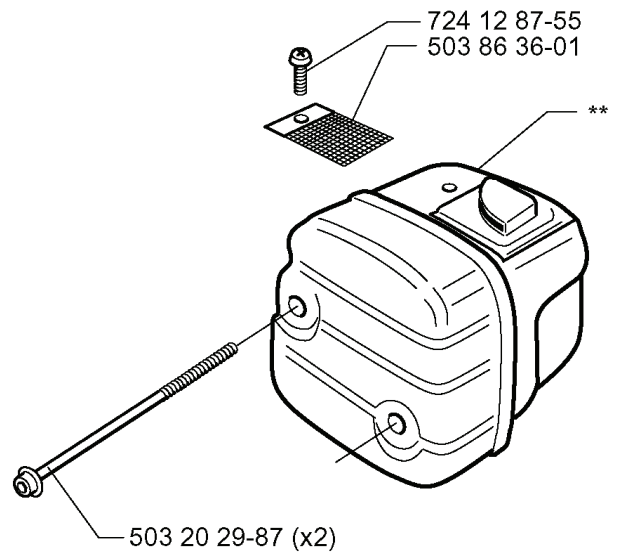

F

*compl 503 86 27-02 (EU)
**compl 503 86 28-02 (DF)