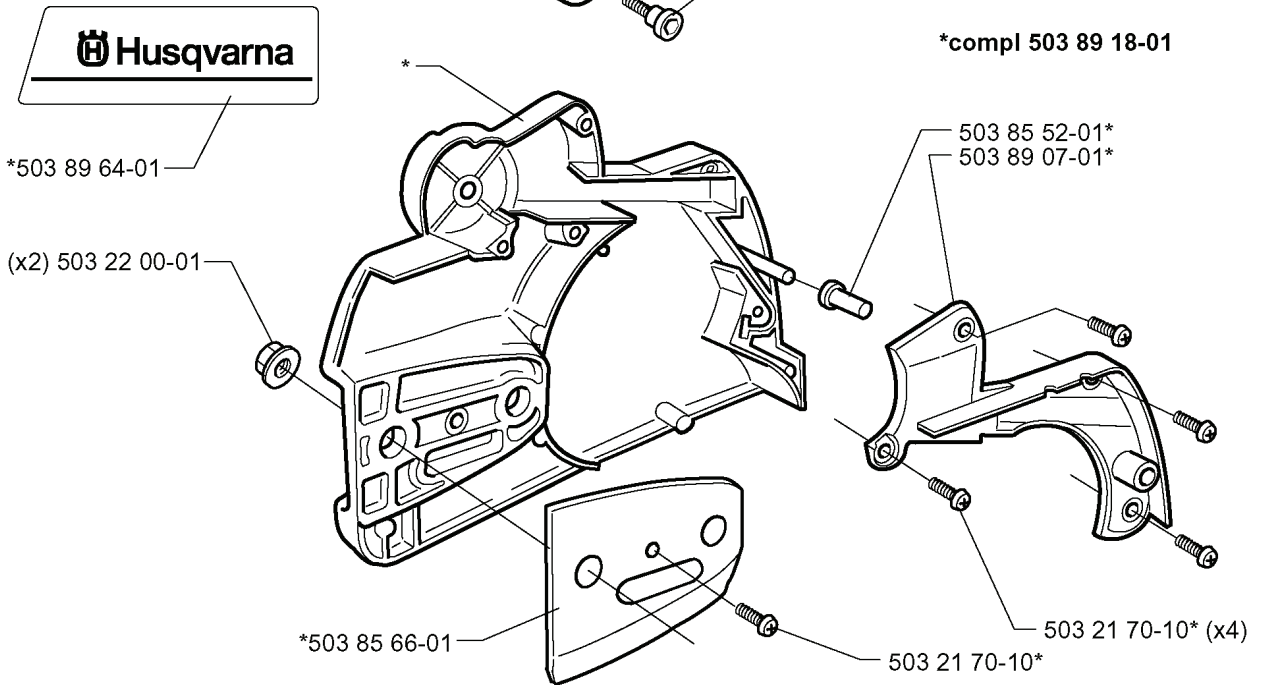

P

*compl 503 92 65-01

REF.	PART NO.	DESCRIPTION	REMARK	QTY.	KIT
5016917-01	501691701	COMBINATION WRENCH		1	
5039265-01	503926501	WINTER COVER		1	
7404201-00	740420100	O-RING		1	
5032170-16	503217016	SCREW CCRPANT		1	
5039106-71	503910671	KIT		1	

A

REF.	PART NO.	DESCRIPTION	REMARK	QTY.	KIT
503 85 09-01	503850901	HAND GUARD		1	
503 89 30-01	503893001	SCREW		1	
503 89 64-01	503896401	LABEL		1	
503 22 00-01	503220001	HEXAGON NUT		2	
503 85 66-01	503856601	COVER PLATE		1	
503 89 07-01	503890701	HUB CAP		1	
503 85 52-01	503855201	GUIDE BUSHING		1	
503 89 18-01	503891801	CHAIN BRAKE		1	
735 31 08-20	735310820	E-CLIP		1	
503 85 62-01	503856201	BRAKE BAND ASSY		1	
503 46 59-01	503465901	BRAKE SPRING		1	
503 89 08-01	503890801	KNEE JOINT ASSY		1	
503 21 70-10	503217010	SCREW CCRPANT		1	
503 89 29-01	503892901	PIN		1	

H

***compl 503 85 15-01**

REF.	PART NO.	DESCRIPTION	REMARK	QTY.	KIT
503 85 15-01	503851501	CRANKCASE ASSY		1	
503 87 57-01	503875701	CHAIN GUIDE PLATE		1	
503 43 65-01	503436501	POSITION SPRING		1	
503 89 24-01	503892401	LOCK		1	
503 87 54-01	503875401	BAR BOLT		2	
503 84 12-01	503841201	VALVE		1	
503 86 91-01	503869101	CHAIN TENSIONER		1	
503 88 54-01	503885401	SCREW		1	
503 90 59-01	503905901	SPIKE		1	
503 90 39-01	503903901	TANK		1	
501 62 68-01	501626801	GASKET		1	
503 86 92-01	503869201	BUSHING		1	
503 88 59-01	503885901	BEARING COVER		1	
503 88 72-01	503887201	BELLOWS		1	
503 86 93-01	503869301	SUPPORT		1	
503 22 69-01	503226901	NUT		3	
503 21 74-12	503217412	SCREW IHSCFT		1	
503 88 86-01	503888601	AIR NOZZLE		1	
503 21 75-20	503217520	SCREW IHSCFT		1	
503 87 59-01	503875901	GROUND PLATE		1	
503 21 78-27	503217827	SCREW IHSCFT		4	
503 87 55-01	503875501	OIL SCREEN		1	
503 21 70-10	503217010	SCREW CCRPANT		1	