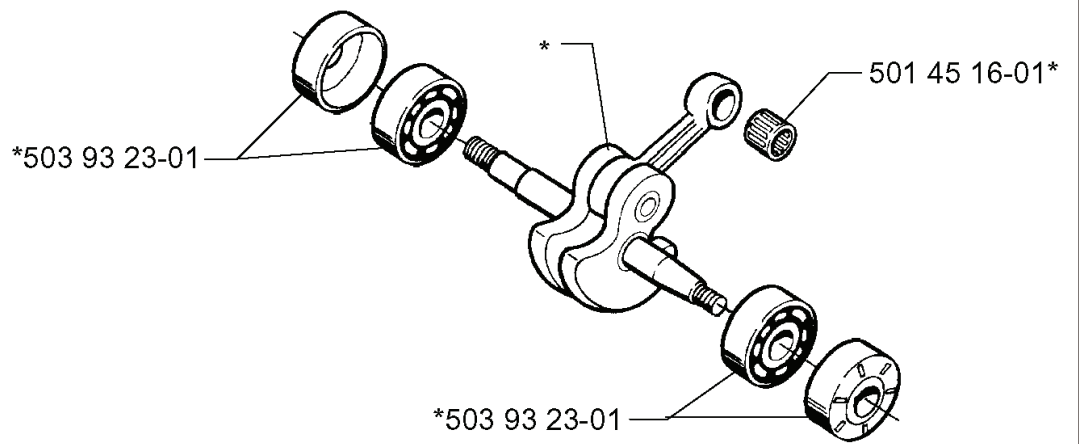

H

***compl 503 85 15-01**

REF.	PART NO.	DESCRIPTION	REMARK	QTY.	KIT
503 85 15-01	503851501	CRANKCASE ASSY		1	
503 87 57-01	503875701	CHAIN GUIDE PLATE		1	
503 43 65-01	503436501	POSITION SPRING		1	
503 89 24-01	503892401	LOCK		1	
503 87 54-01	503875401	BAR BOLT		2	
503 84 12-01	503841201	VALVE		1	
503 86 91-01	503869101	CHAIN TENSIONER		1	
503 88 54-01	503885401	SCREW		1	
503 90 59-01	503905901	SPIKE		1	
503 90 39-01	503903901	TANK		1	
501 62 68-01	501626801	GASKET		1	
503 86 92-01	503869201	BUSHING		1	
503 88 59-01	503885901	BEARING COVER		1	
503 88 72-01	503887201	BELLOWS		1	
503 86 93-01	503869301	SUPPORT		1	
503 22 69-01	503226901	NUT		3	
503 21 74-12	503217412	SCREW IHSCFT		1	
503 88 86-01	503888601	AIR NOZZLE		1	
503 21 75-20	503217520	SCREW IHSCFT		1	
503 87 59-01	503875901	GROUND PLATE		1	
503 21 78-27	503217827	SCREW IHSCFT		4	
503 87 55-01	503875501	OIL SCREEN		1	
503 21 70-10	503217010	SCREW CCRPANT		1	

E

*compl 503 85 80-71

REF.	PART NO.	DESCRIPTION	REMARK	QTY.	KIT
503 85 80-71	503858071	CRANKSHAFT		1	
503 93 23-01	503932301	BEARING CAGE		1	
501 45 16-01	501451601	NEEDLE BEARING		1	

L

REF.	PART NO.	DESCRIPTION	REMARK	QTY.	KIT
5014854-02	501485402	SPARK PLUG CAP		1	
5039624-02	503962402	ELECTRONIC MODULE		1	
5032174-25	503217425	SCREW IHSCT		2	
5038243-01	503824301	FLYWHEEL		1	
5037905-02	503790502	RIVET		1	
5038950-01	503895001	STARTER PAWL		1	
5037832-01	503783201	SPRING		1	
5032210-11	503221011	HEXAGON NUT		1	
5032301-01	503230101	WASHER		1	
5038987-01	503898701	WIRING ASSY		1	