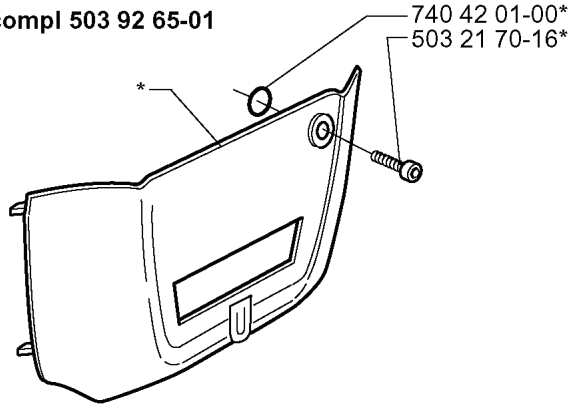

P

*compl 503 92 65-01