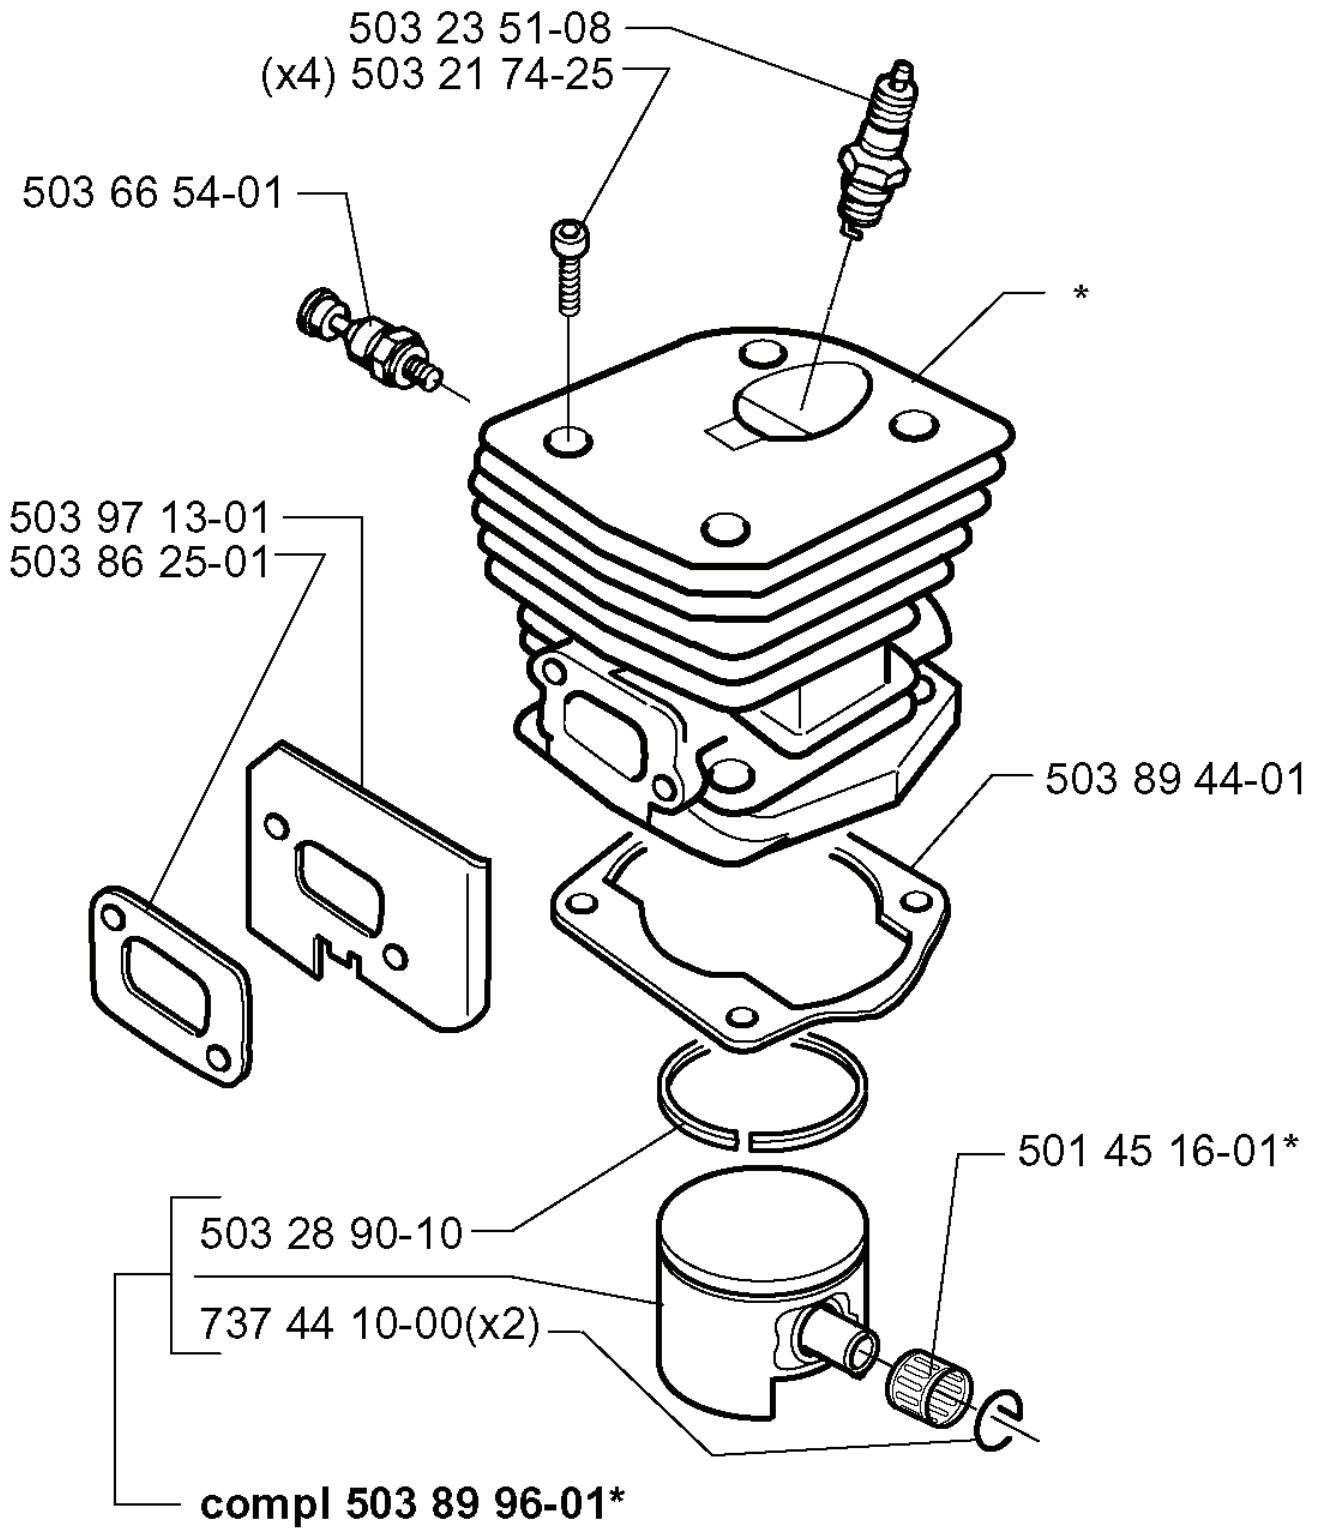

D

*compl 503 86 99-71