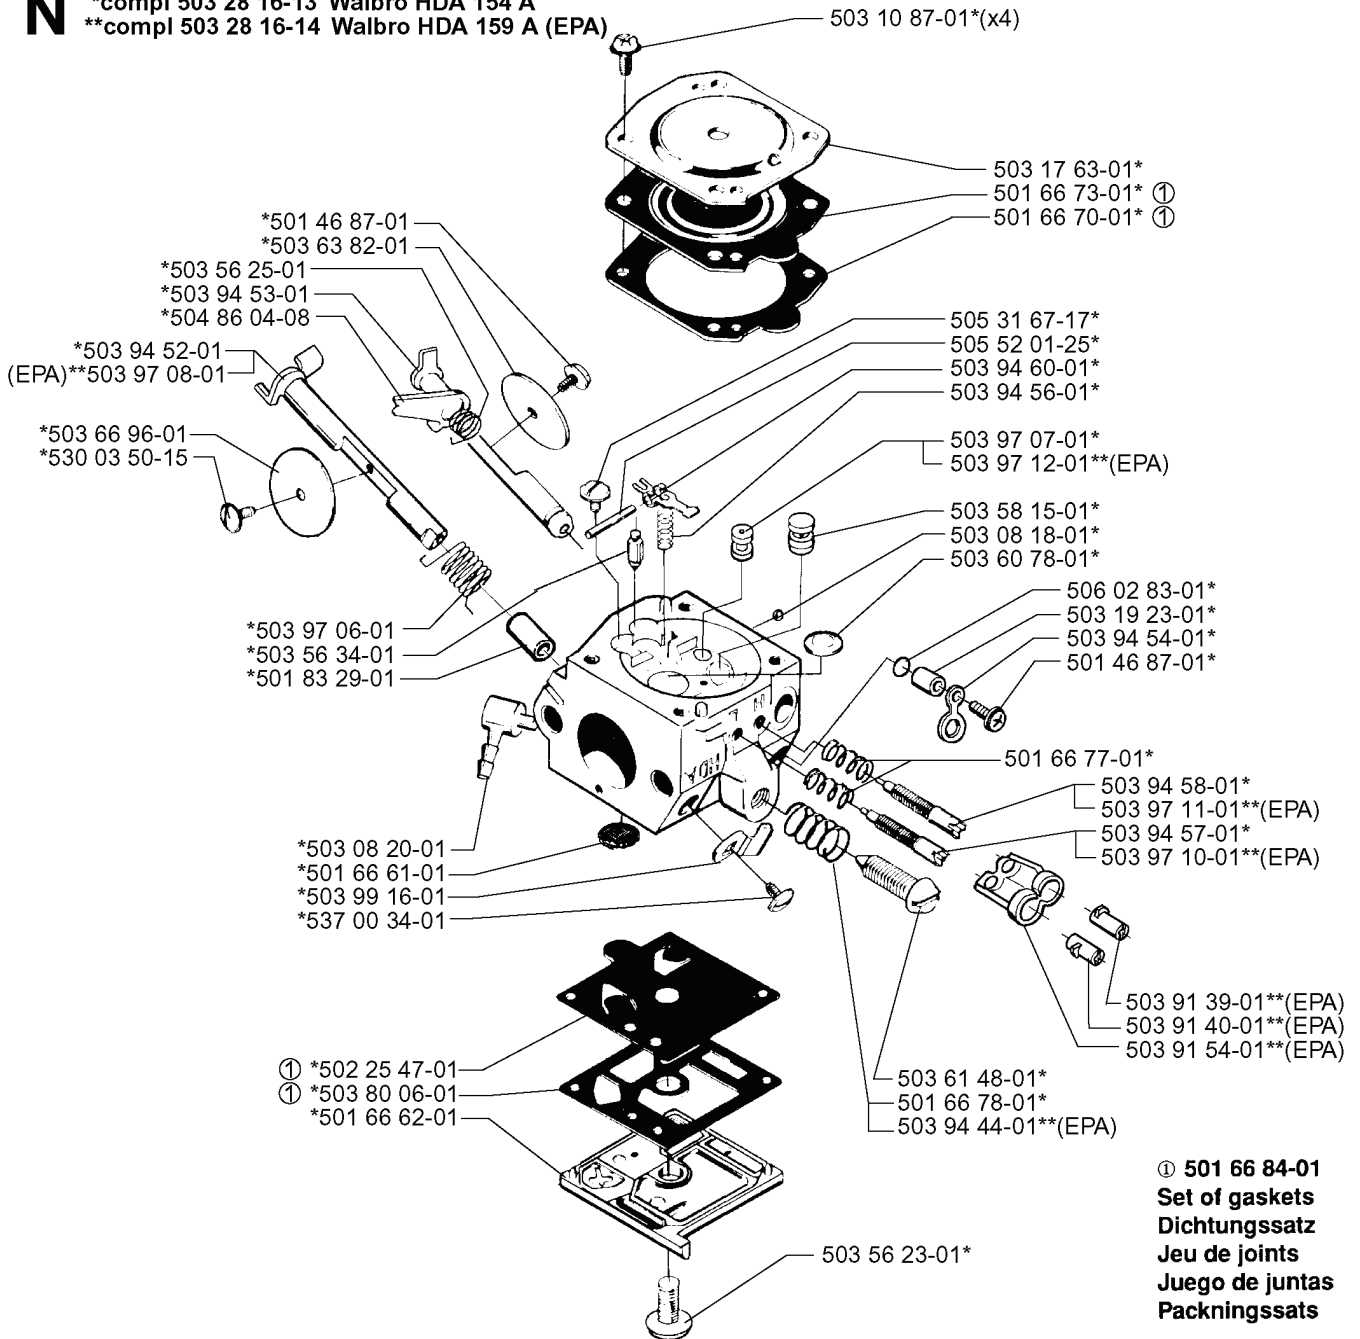

N *compl 503 28 16-13 Walbro HDA 154 A
**compl 503 28 16-14 Walbro HDA 159 A (EPA)