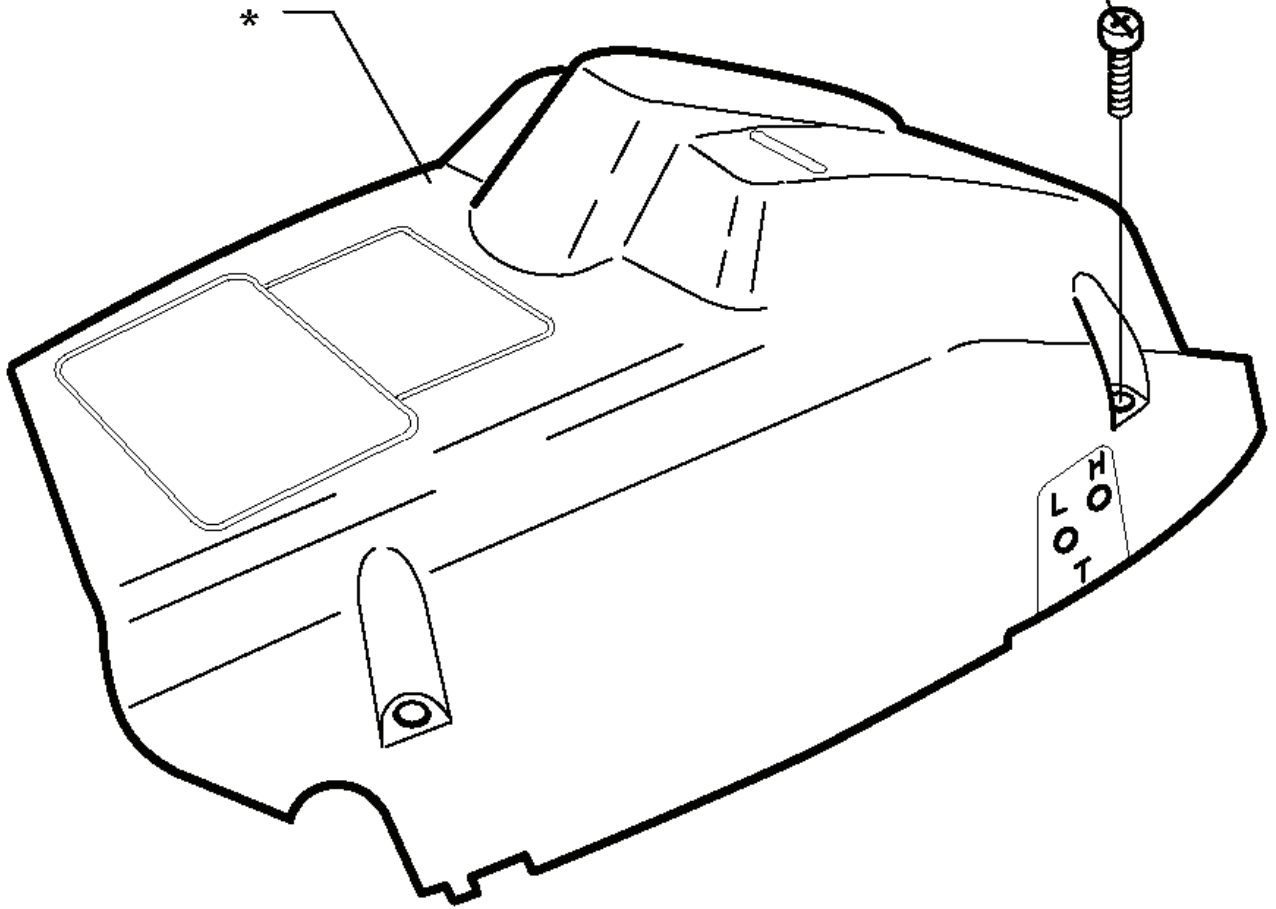

C

*compl 503 91 05-01

(x3)*503 20 34-25