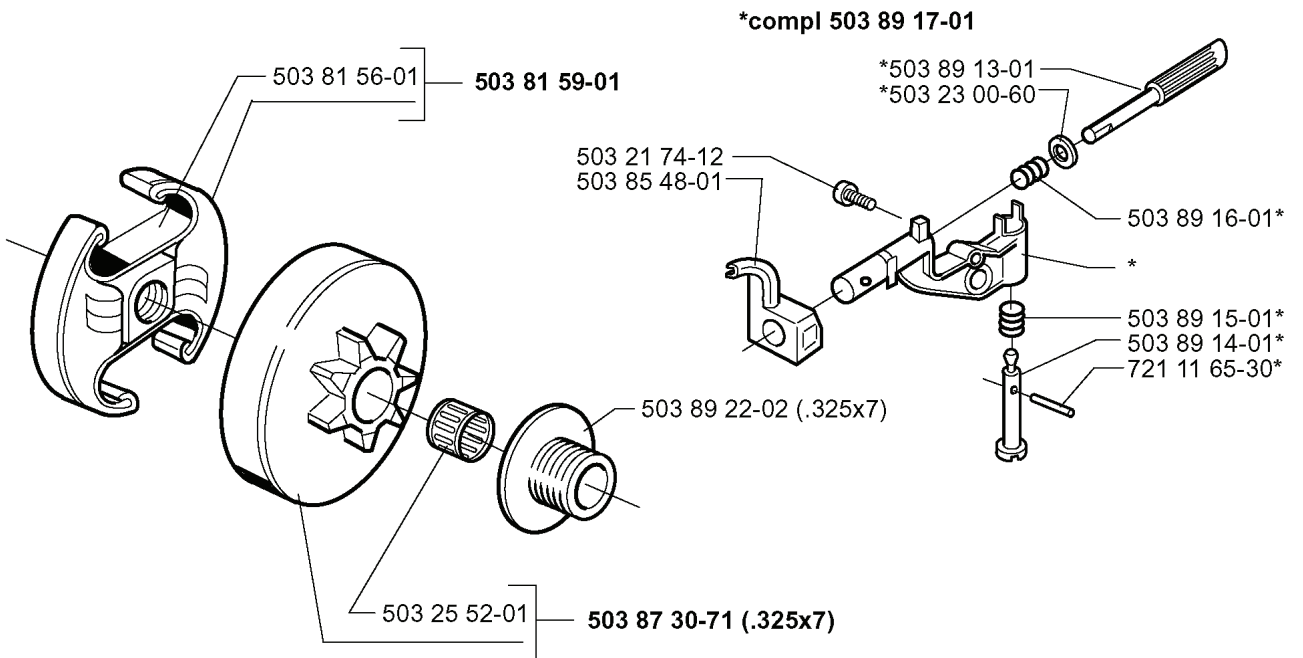

350, 19980400001-19993600000

SPARE PARTS LIST

M

*compl 503 88 76-01

REF.	PART NO.	DESCRIPTION	REMARK	QTY.	KIT
503 88 76-01	503887601	STARTER		1	
503 89 06-01	503890601	AIR CONDUCTOR		1	
503 21 77-16	503217716	SCREW IHSCT		1	
503 87 63-01	503876301	STARTER PULLEY		1	
503 85 99-01	503859901	RECOIL SPRING		1	
503 88 77-01	503887701	STARTER HOUSING		1	
503 91 04-02	503910402	LABEL		1	
503 21 73-21	503217321	SCREW		4	
505 30 51-25	505305125	STARTER ROPE		1	
503 54 39-01	503543901	STARTER HANDLE		1	

B

REF.	PART NO.	DESCRIPTION	REMARK	QTY.	KIT
503 81 56-01	503815601	CLUTCH SPRING		1	
503 81 59-01	503815901	CLUTCH ASSY		1	
503 21 74-12	503217412	SCREW IHSCT		1	
503 85 48-01	503854801	SEALING		1	
503 89 22-02	503892202	PUMP PINION	.325X7	1	
503 25 52-01	503255201	NEEDLE BEARING		1	
503 87 30-71	503873071	CLUTCH DRUM	.325X7	1	
721 11 65-30	721116530	GROOVED PIN		1	
503 89 14-01	503891401	ADJUSTER		1	
503 89 15-01	503891501	SPRING		1	
503 89 16-01	503891601	SPRING		1	
503 23 00-60	503230060	WASHER		1	
503 89 13-01	503891301	PUMP PISTON		1	
503 89 17-01	503891701	OIL PUMP		1	