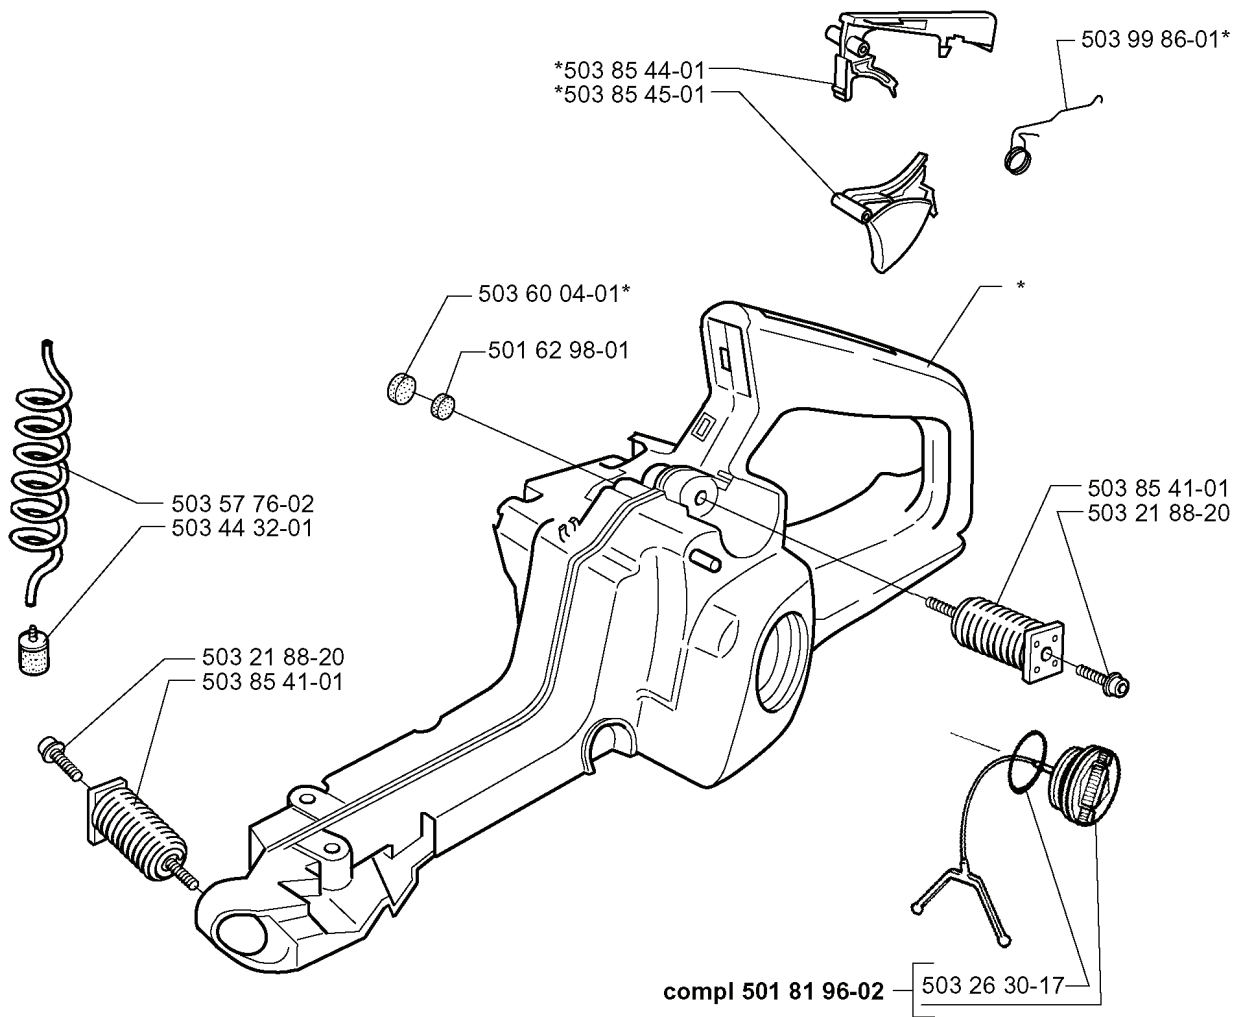

J

*compl 503 86 37-71