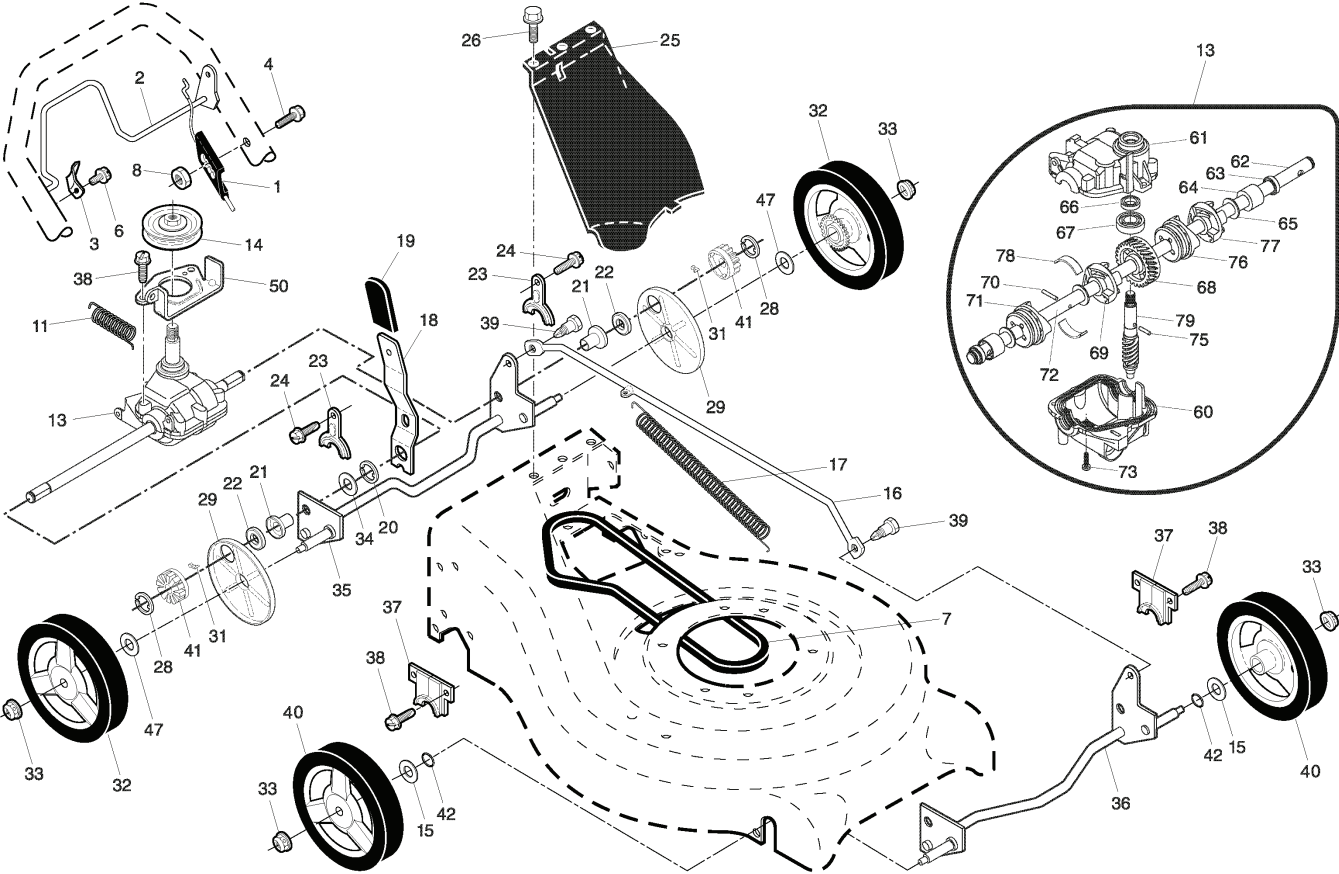

R52 S, 96141006005, 961410060, 2008-02

SPARE PARTS LIST

ROTARY LAWN MOWER - - MODEL NUMBER R52S (96141006005) PRODUCT NUMBER 961 41 00-60

REF.	PART NO.	DESCRIPTION	REMARK	QTY.	KIT
1	532406531	CABLE		1	
2	532188760	LOOP		1	
3	532164557	STOP		1	
4	532199687	SCREW		1	
6	532750634	SCREW		1	
7	532406557	BELT		1	
8	532191730	NUT		1	
11	532406558	SPRING		1	
13	532404839	GEAR CASE		1	
14	532405703	PULLEY		1	
15	532088348	WASHER		1	
16	532407147	ROD		1	
17	532409616	SPRING		1	
18	532196162	CONTROL		1	
19	532190069	KNOB		1	
20	812000022	RETAINER RING		1	
21	532412450	BEARING SUPPORT		1	
22	532191039	BEARING		1	
23	532164555	BRACKET		1	
24	532057808	SCREW		1	
25	532400783	COVER		1	
26	532750634	SCREW		1	
28	812000058	E-CLIP		1	
29	532189403	DUST COVER		1	
31	532404845	PAWL, DRIVE		1	
32	532413105	WHEEL & TIRE ASSY, REAR		1	
33	532409148	NUT		1	
34	532851226	WASHER		1	
35	532410922	SHAFT		1	
36	532410933	SHAFT		1	
37	532161463	BRACKET		1	
38	532163409	SCREW		1	
39	532407059	BOLT		1	
40	532410831	WHEEL		1	
41	532404835	PINION		1	
42	532197480	O-RING		1	
47	532067725	WASHER		1	
50	532413722	BRACKET.BELT.KEEPE/AUT*SUBS/2*		1	
60	532412747	CASE		1	
61	532412736	CASE		1	
62	532412757	SHAFT OUTPUT LONG		1	
63	532183508	SEAL, OUTPUT SHAFT		1	
64	532183511	BUSHING		1	
65	532183509	WASHER		1	
66	532183514	SEAL, INPUT SHAFT		1	
67	532183506	BALL BEARING		1	
68	532412742	GEAR		1	
69	532412739	FIXED DOG CLUTCH LH		1	
70	532412741	PIN 7 33732		1	
71	532412740	MOVEABLE DOG CLUTCH LH		1	
72	532412756	SHAFT OUTPUT SHORT		1	
73	532183513	SCREW		1	
75	532412746	PIN 3.50.337		1	
76	532412744	FIXED DOG CLUTCH RH		1	
77	532412743	CLUTCH		1	
78	532410731	SPRING		1	
79	532412737	SHAFT WORM		1	