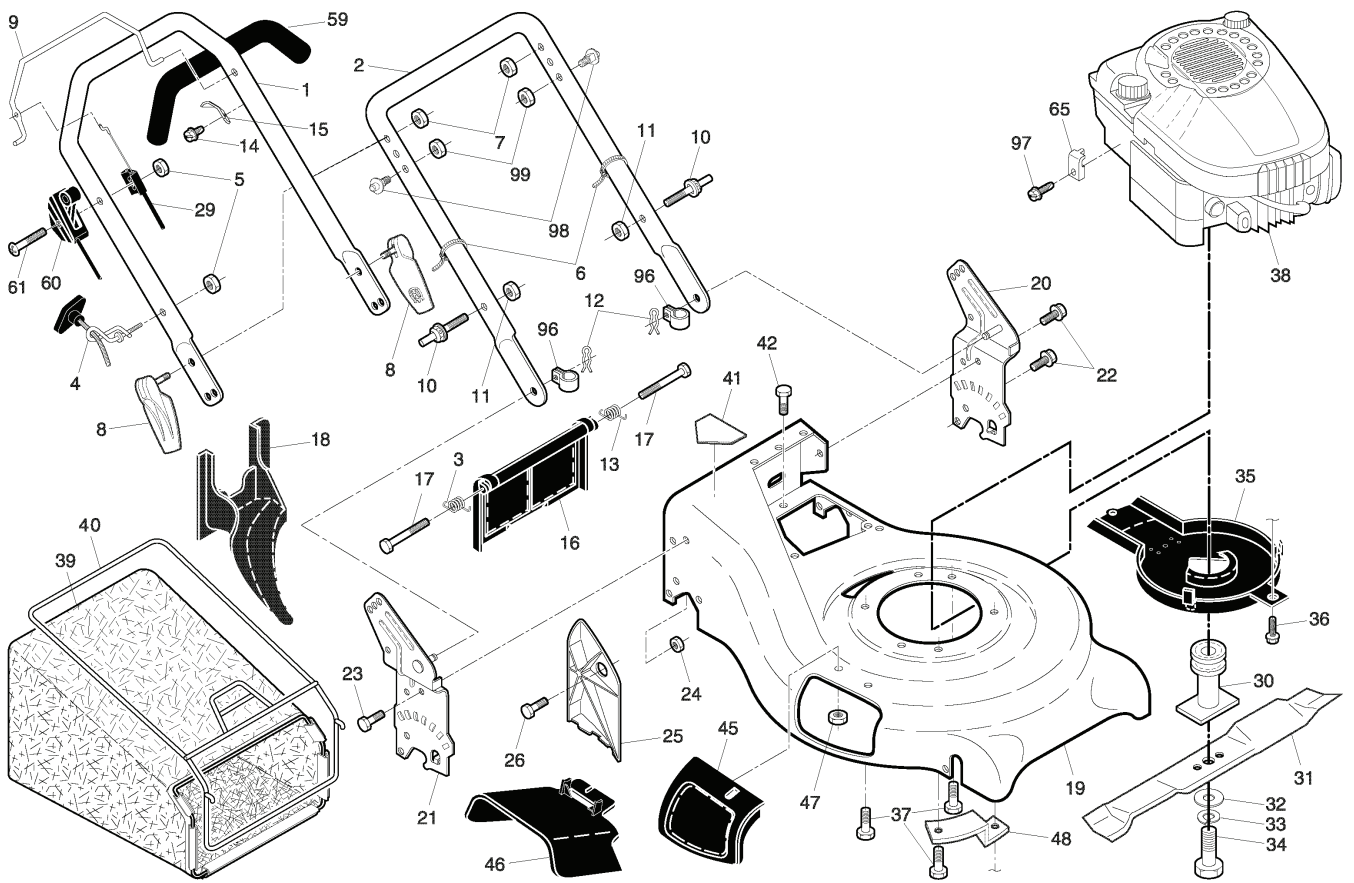

ROTARY LAWN MOWER -- MODEL NUMBER R52S (96141006005) PRODUCT NUMBER 961 41 00-60

REF.	PART NO.	DESCRIPTION	REMARK	QTY.	KIT
1	532416058	HANDLE HALF		1	
2	532416703	HANDLE		1	
3	532405416	SPRING		1	
4	532194788	GUIDE		1	
5	532132004	NUT		1	
6	532066426	HOOP		1	
7	532191730	NUT		1	
8	532416668	KNOB		1	
9	532411083	CONTROL LEVER		1	
10	532188821	BOLT		1	
11	532751153	NUT		1	
12	532051793	PIN		1	
13	532405415	SPRING		1	
14	532750634	SCREW		1	
15	532125162	PLATE		1	
16	532408888	DEFLECTOR		1	
17	532184193	BOLT		1	
18	532198170	PLUG		1	
19	532408000	KIT.HGS.21.RGD.MC.ORG*SUBS/2*		1	
20	532194029	BRACKET		1	
21	532194031	BRACKET		1	
22	532150078	SCREW		1	
23	532163183	BOLT		1	
24	873800500	LOCK NUT		1	
25	532161333	PLATE		1	
26	532163409	SCREW		1	
29	532133107	WIRE		1	
30	532189179	ADAPTER		1	
31	532199377	MOWER BLADE		1	
32	532851074	WASHER		1	
33	532850263	WASHER		1	
34	532851084	SCREW		1	
35	532405843	SHEILD		1	
36	532192325	SCREW		1	
37	532150406	BOLT		1	
39	532410468	GBAG.94710060.STGRY.GE*SUBS/2*		1	
40	532411951	FRAME		1	
41	532182166	DECAL		1	
42	532054583	SCREW		1	
45	532190510	DOOR		1	
46	532190512	DEFLECTOR		1	
47	532088349	NUT		1	
48	532190939	BRACKET		1	
59	532164265	HANDLE		1	
60	532182154	THROTTLE CONTROL		1	
61	532183365	SCREW		1	
65	532111190	CLAMP		1	
96	532197991	CLIP		1	
97	532083816	SCREW		1	
98	532199255	PEN		1	
99	532751153	NUT		1	
-	532182134	DECALC."WARNING"		1	
38	000000000	W/O DESCRIPTION	B&S 126T02-1006-B1 FOR SERVICE & PARTS 1-800-233-3723	1